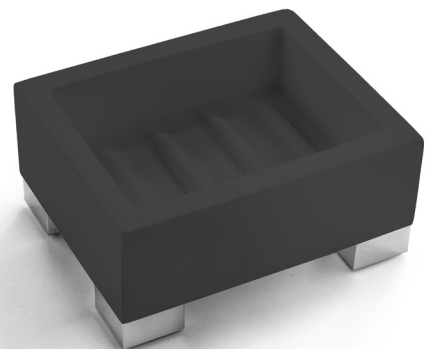

BEMDN01A
Porta Sapone - Standing Soap Holder
A 2.5000 B 2.9000
L.10 - H.3,5 - P.8