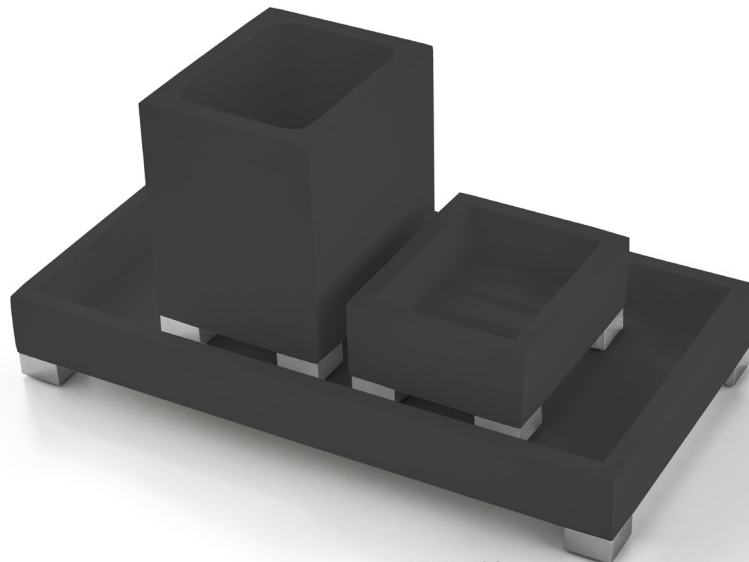

BEMDN97A
 Set 4 pezzi, Bicchiere, Dispenser, Sapone, Vassoio - Set 4 pieces, Brush, Dispencer, Soap Dish, Tray
 A 4.0100 B 4.3100
 L. 27,5 - H. 18 - P. 15

BEMDN98A
 Set 3 pezzi, Bicchiere, Sapone, Vassoio - Set 3 pieces, Brush, Soap Dish, Tray
 A 4.0100 B 4.3100
 L. 27,5 - H. 13 - P. 15