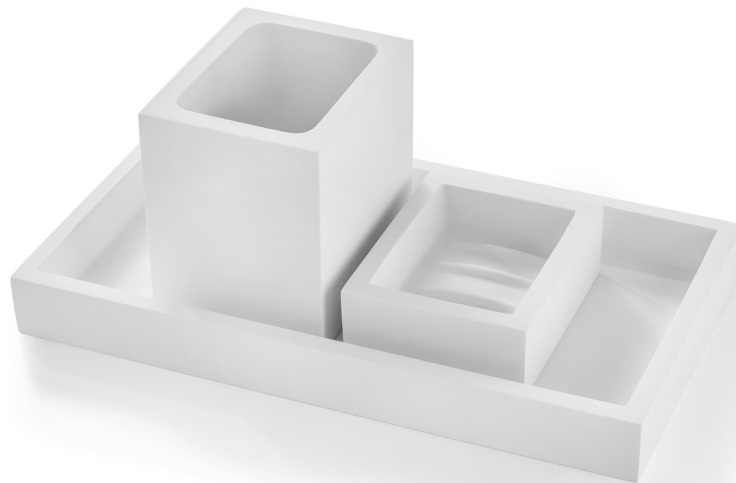

Per rigore delle forme e la purezza del colore, sono il complemento perfetto per Bagni moderni e Classici. Le parti metalliche sono disponibili in tutte le finiture della nostra gamma.

BeMood White is the evolution of the Mood series. Thanks to continuous research, we have created a solid surface quality that is literally "unsurpassed", both in terms of resistance to absorption and in the point of whiteness.

Pure shapes and magnificent color are the perfect complement for modern and classic bathrooms.

The brass parts can be available in all the finishes of our range.

BEMW97A
Set 4 pezzi, Bicchiere, Dispenser, Sapone, Vassoio - Set 4 pieces, Brush, Dispencer, Sopa Dish, Tray
A 4.0100 B 4.3100
L.27,5 - H.17 - P.15

BEMW98A
Set 3 pezzi, Bicchiere, Sapone, Vassoio - Set 3 pieces, Brush, Soap Dish, Tray
A 4.0100 B 4.3100
L.27,5 - H.11 - P.15

BEMW99A
Set 3 pezzi, Bicchiere, Dispenser, Vassoio - Set 3 pieces, Brush, Dispencer, Tray
A 4.0100 B 4.3100
L.27,5 - H.17 - P.15