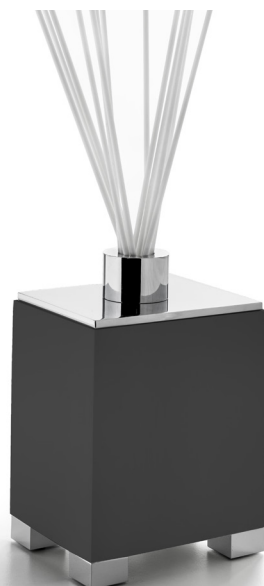

BEMDN01PA
Profumatore - Fragrance Diffuser
A 3.5600 B 4.2400
L.10 - H.31 - P.8