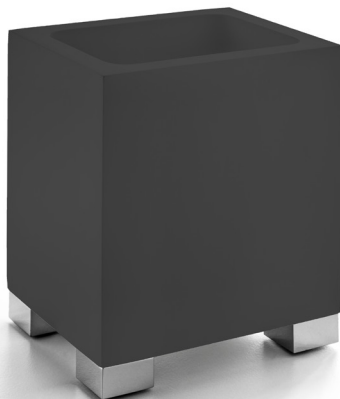

BEMDN03A
Bicchiere - Toothbrush Holder
A 2.5000 B 2.9000
L.10 - H.11 - P.8