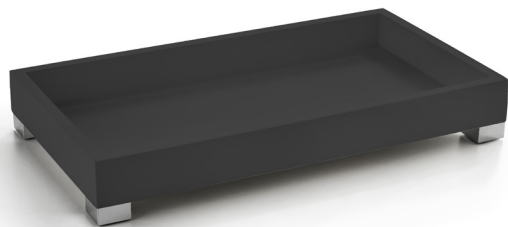

BEMDN66A
Vassoio - Tray
A 3.4000 B 3.8000
L.27,5 - H.4 - P.15