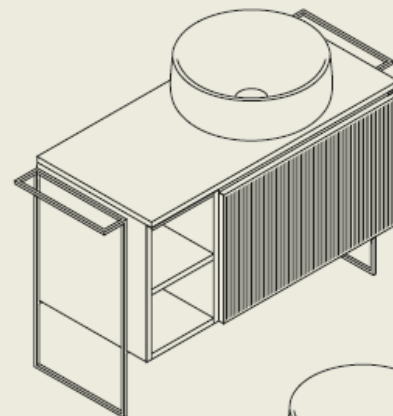

BASE A GIORNO/OPEN BASE 25 CM (ACM125)

BASE 70 CM (ACM270)
ANTA/DOOR 70 CM (ACM170)

SOSTEGNO CON PORTA ASCIUGAMANI/
SUPPORT WITH TOWELHOLDER (ACA102)