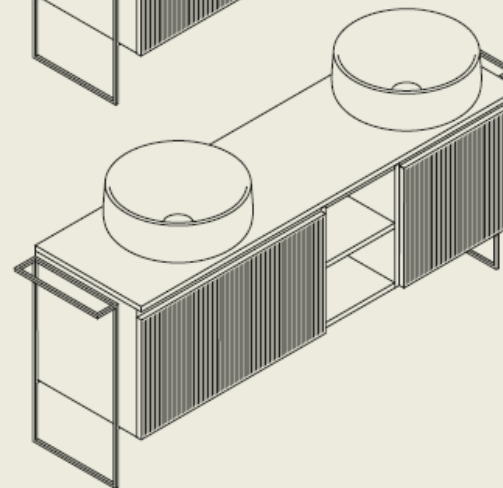

BASE A GIORNO/OPEN BASE 35 CM (ACM135)

BASE 90 CM (ACM290)  
ANTA/DOOR 90 CM (ACM190)

SOSTEGNO CON PORTA ASCIUGAMANI/  
SUPPORT WITH TOWELHOLDER (ACA102)

BASE 60 CM (ACM260)  
ANTA/DOOR 60 CM (ACM160)

BASE A GIORNO/OPEN BASE 30 CM (ACM130)

SOSTEGNO CON PORTA ASCIUGAMANI/  
SUPPORT WITH TOWELHOLDER (ACA102)

RELAX - TIPS

BASE A GIORNO/OPEN BASE 25 CM (ACM125)

BASE 70 CM (ACM270)  
ANTA/DOOR 70 CM (ACM170)

SOSTEGNO CON PORTA ASCIUGAMANI/  
SUPPORT WITH TOWELHOLDER (ACA102)

BASE 80 CM (ACM280)  
ANTA/DOOR 80 CM (ACM180)

SOSTEGNO CON PORTA ASCIUGAMANI/  
SUPPORT WITH TOWELHOLDER (ACA102)

BASE 80 CM (ACM280)  
ANTA/DOOR 80 CM (ACM180)

BASE A GIORNO/OPEN BASE 30 CM (ACM130)

BASE 60 CM (ACM260)  
ANTA/DOOR 60 CM (ACM160)