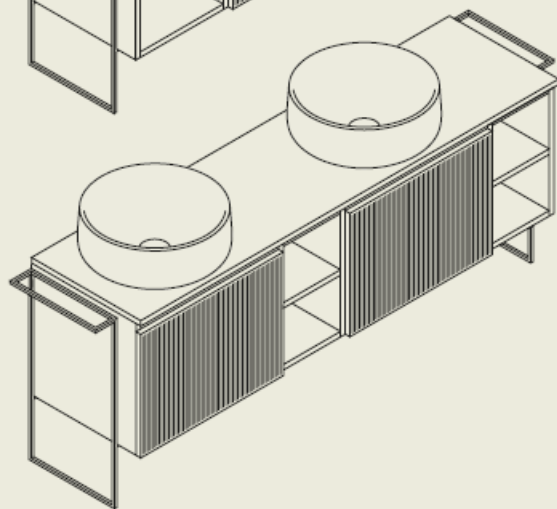

BASE A GIORNO/OPEN BASE 35 CM (ACM135)

BASE 90 CM (ACM290)  
ANTA/DOOR 90 CM (ACM190)

SOSTEGNO CON PORTA ASCIUGAMANI/  
SUPPORT WITH TOWELHOLDER (ACA102)

BASE 60 CM (ACM260)  
ANTA/DOOR 60 CM (ACM160)

BASE A GIORNO/OPEN BASE 30 CM (ACM130)