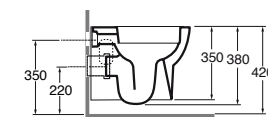

Sedile termoindurente
Termosetting
cover-seat

ABS 1800	90,00