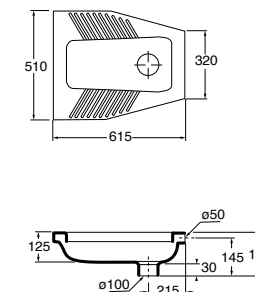

Cassetta alta
High-level cistern

SANITARI, SANITARY WARES

DIMENSIONE SIZE	PESO WEIGHT	CODICE CODE	PLT ITALY (PZ)	PLT EXPORT (PCS)	PREZZO PRICE
61x51xH20 cm	15 kg	ACVCUS000000BI	20	20	115,00

Vaso alla turca 61 cm.
Squat closet 61 cm