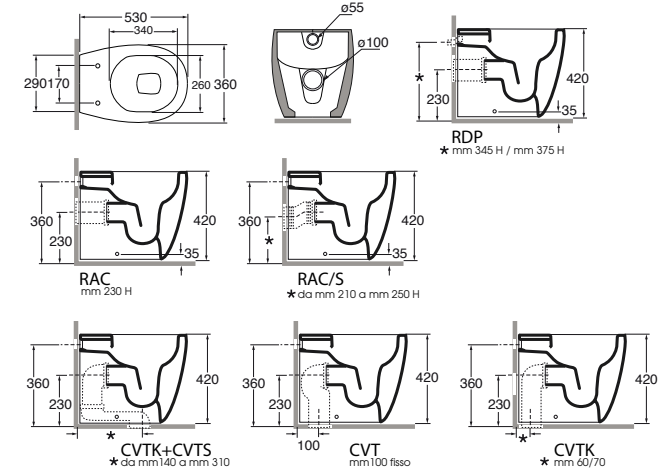

DIMENSIONE SIZE	PESO WEIGHT	CODICE CODE	PLT ITALY (PZ)	PLT EXPORT (PCS)	PREZZO PRICE
52,5x36xh42 cm	26 kg	UVVCTTE000000BI	18	20	340,00

Vaso a terra EASY CLEAN TRASLATO. Floor standing Easy Clean with adjustable flush system

TECNOLOGIE TECHNOLOGIES