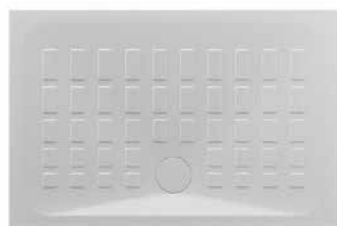

80x120xH4 cm	39 kg	CBPD12008040BI	18	18	355,00

Piatto doccia Cube cm 80x120.
Cm 80x120 Cube shower tray.