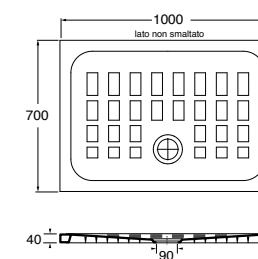

62x40xH15 cm	12 kg	ZELA06240000BI	20	40	275,00
--------------	-------	----------------	----	----	---------------

Lavabo ZETA da appoggio cm 62.
ZETA cm 62 over counter washbasin

PIATTI DOCCIA CUBE

Contract piatto doccia H10 cm 100x70. Contract H10 100x70cm shower tray.

Contract piatto doccia H10 cm 100x80. Contract H10 100x80cm shower tray.

DIMENSIONE SIZE	PESO WEIGHT	CODICE CODE	PLT ITALY (PZ)	PLT EXPORT (PCS)	PREZZO PRICE
80x80xH4 cm	24 kg	CBPD08008040BI	18	18	190,00

Piatto doccia Cube cm 80x80.
Cm 80x80 Cube shower tray.

90x90xH4 cm	31 kg	CBPD09009040BI	18	18	225,00
-------------	-------	----------------	----	----	---------------

Piatto doccia Cube cm 90x90.
Cm 90x90 Cube shower tray.

70x90xH4 cm	25 kg	CBPD09007040BI	18	18	225,00
-------------	-------	----------------	----	----	---------------

Piatto doccia Cube cm 70x90.
Cm 70x90 Cube shower tray.

DIMENSIONE SIZE	PESO WEIGHT	CODICE CODE	PLT ITALY (PZ)	PLT EXPORT (PCS)	PREZZO PRICE
70x100xH4 cm	28 kg	CBPD10007040BI	18	18	310,00