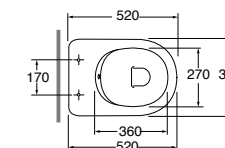

mm 160* = distanza vaso dalla parete = mm 30*
mm 160* = distance of the vase from the wall = mm 30*