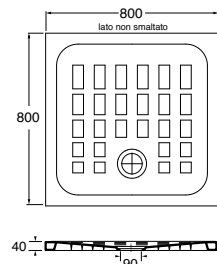

LAVABI, WASHBASINS

DIMENSIONE SIZE	PESO WEIGHT	CODICE CODE	PLT ITALY (PZ)	PLT EXPORT (PCS)	PREZZO PRICE
44x44xH13 cm	9 kg	ZELA04413000BI	24	47	242,00

Lavabo ZETA da appoggio cm 44.
ZETA cm 44 over counter washbasin

62x40xH15 cm	12 kg	ZELA06240000BI	20	40	275,00
--------------	-------	----------------	----	----	---------------

Lavabo ZETA da appoggio cm 62.
ZETA cm 62 over counter washbasin

PIATTI DOCCIA CUBE

Contract piatto doccia H10 cm 100x70. Contract H10 100x70cm shower tray.

Contract piatto doccia H10 cm 100x80. Contract H10 100x80cm shower tray.

DIMENSIONE SIZE	PESO WEIGHT	CODICE CODE	PLT ITALY (PZ)	PLT EXPORT (PCS)	PREZZO PRICE
80x80xH4 cm	24 kg	CBPD08008040BI	18	18	190,00