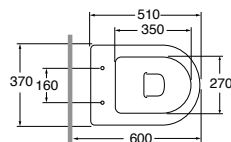

*Misura consigliata
Recommended Sizes