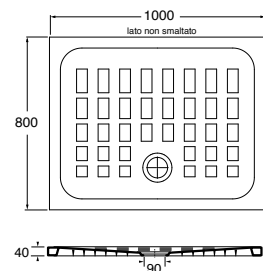

Contract piatto doccia H10 cm 100x80. Contract H10 100x80cm shower tray.

DIMENSIONE SIZE	PESO WEIGHT	CODICE CODE	PLT ITALY (PZ)	PLT EXPORT (PCS)	PREZZO PRICE
80x80xH4 cm	24 kg	CBPD08008040BI	18	18	190,00

70x90xH4 cm	25 kg	CBPD09007040BI	18	18	225,00
-------------	-------	----------------	----	----	---------------

Piatto doccia Cube cm 70x90.
Cm 70x90 Cube shower tray.

DIMENSIONE SIZE	PESO WEIGHT	CODICE CODE	PLT ITALY (PZ)	PLT EXPORT (PCS)	PREZZO PRICE
70x100xH4 cm	28 kg	CBPD10007040BI	18	18	310,00

Piatto doccia Cube cm 70x100.
Cm 70x100 Cube shower tray.

70x120xH4 cm	34 kg	CBPD12007040BI	18	18	340,00
--------------	-------	----------------	----	----	---------------

Piatto doccia Cube cm 70x120.
Cm 70x120 Cube shower tray.

70x140xH4 cm	38 kg	CBPD14007040BI	18	18	500,00
--------------	-------	----------------	----	----	---------------

Piatto doccia Cube cm 70x140.
Cm 70x140 Cube shower tray.

DIMENSIONE SIZE	PESO WEIGHT	CODICE CODE	PLT ITALY (PZ)	PLT EXPORT (PCS)	PREZZO PRICE
80x100xH4 cm	31 kg	CBPD10008040BI	18	18	335,00