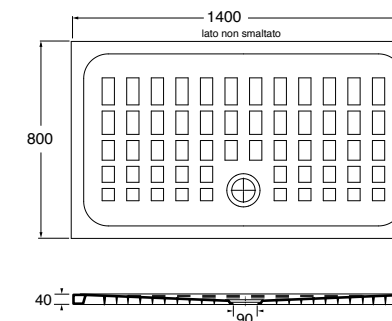

70x90xH4 cm	25 kg	CBPD09007040BI	18	18	225,00
-------------	-------	----------------	----	----	---------------

Piatto doccia Cube cm 70x90.
Cm 70x90 Cube shower tray.

DIMENSIONE SIZE	PESO WEIGHT	CODICE CODE	PLT ITALY (PZ)	PLT EXPORT (PCS)	PREZZO PRICE
70x100xH4 cm	28 kg	CBPD10007040BI	18	18	310,00

Piatto doccia Cube cm 70x100.
Cm 70x100 Cube shower tray.

70x120xH4 cm	34 kg	CBPD12007040BI	18	18	340,00
--------------	-------	----------------	----	----	---------------

Piatto doccia Cube cm 70x120.
Cm 70x120 Cube shower tray.

70x140xH4 cm	38 kg	CBPD14007040BI	18	18	500,00
--------------	-------	----------------	----	----	---------------

Piatto doccia Cube cm 70x140.
Cm 70x140 Cube shower tray.

DIMENSIONE SIZE	PESO WEIGHT	CODICE CODE	PLT ITALY (PZ)	PLT EXPORT (PCS)	PREZZO PRICE
80x100xH4 cm	31 kg	CBPD10008040BI	18	18	335,00

Piatto doccia Cube cm 80x100.
Cm 80x100 Cube shower tray.

DIMENSIONE SIZE	PESO WEIGHT	CODICE CODE	PLT ITALY (PZ)	PLT EXPORT (PCS)	PREZZO PRICE
80x140xH4 cm	46 kg	CBPD14008040BI	18	18	530,00

Piatto doccia Cube cm 80x140.
Cm 80x140 Cube shower tray.