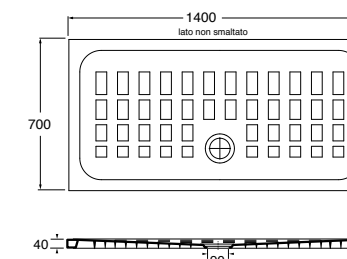

70x140xH4 cm	38 kg	CBPD14007040BI	18	18	500,00

Piatto doccia Cube cm 70x140.
Cm 70x140 Cube shower tray.