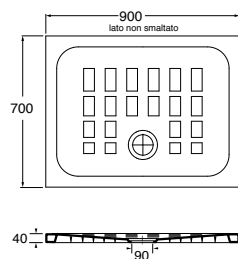

70x90xH4 cm	25 kg	CBPD09007040BI	18	18	225,00

Piatto doccia Cube cm 70x90.
Cm 70x90 Cube shower tray.