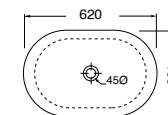

LAVABI, WASHBASINS

DIMENSIONE SIZE	PESO WEIGHT	CODICE CODE	PLT ITALY (PZ)	PLT EXPORT (PCS)	PREZZO PRICE
44x44xH13 cm	9 kg	ZELA04413000BI	24	47	242,00

Lavabo ZETA da appoggio cm 44.
ZETA cm 44 over counter washbasin

62x40xH15 cm	12 kg	ZELA06240000BI	20	40	275,00
--------------	-------	----------------	----	----	---------------

Lavabo ZETA da appoggio cm 62.
ZETA cm 62 over counter washbasin

PIATTI DOCCIA CUBE

Contract piatto doccia H10 cm 100x70. Contract H10 100x70cm shower tray.

Contract piatto doccia H10 cm 100x80. Contract H10 100x80cm shower tray.

DIMENSIONE SIZE	PESO WEIGHT	CODICE CODE	PLT ITALY (PZ)	PLT EXPORT (PCS)	PREZZO PRICE
80x80xH4 cm	24 kg	CBPD08008040BI	18	18	190,00