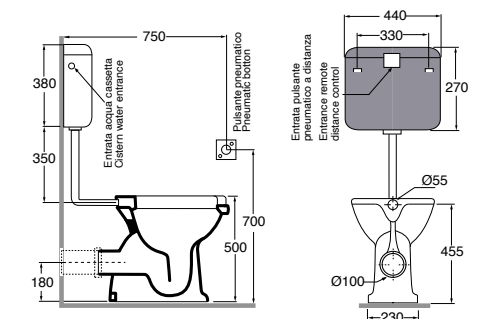

C 1800 LM/DIS			95,00

Cassetta a zaino in ABS con comando a distanza. ABS low level cistern with remote control

ST 5600			223,00