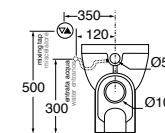

Sedile in plastica.
Plastic cover-seat

C 1800 PP	33,00