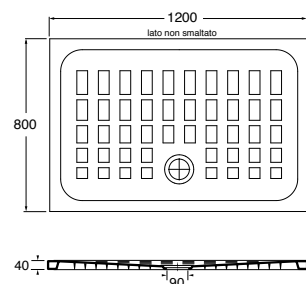

80x120xH4 cm	39 kg	CBPD12008040BI	18	18	355,00

Piatto doccia Cube cm 80x120.
Cm 80x120 Cube shower tray.