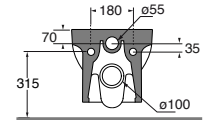

Sedile termoindurente
Termosetting
cover-seat

ABS 1800	90,00