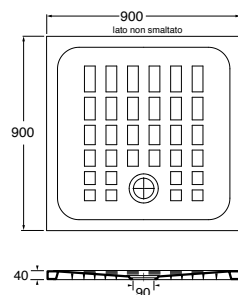

90x90xH4 cm	31 kg	CBPD09009040BI	18	18	225,00

Piatto doccia Cube cm 90x90.
Cm 90x90 Cube shower tray.