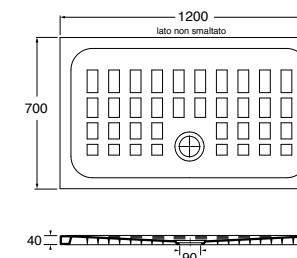

Contract piatto doccia H10 cm 100x80. Contract H10 100x80cm shower tray.

DIMENSIONE SIZE	PESO WEIGHT	CODICE CODE	PLT ITALY (PZ)	PLT EXPORT (PCS)	PREZZO PRICE
80x80xH4 cm	24 kg	CBPD08008040BI	18	18	190,00

Piatto doccia Cube cm 80x80.
Cm 80x80 Cube shower tray.

90x90xH4 cm	31 kg	CBPD09009040BI	18	18	225,00
-------------	-------	----------------	----	----	---------------

Piatto doccia Cube cm 90x90.
Cm 90x90 Cube shower tray.

70x90xH4 cm	25 kg	CBPD09007040BI	18	18	225,00
-------------	-------	----------------	----	----	---------------

Piatto doccia Cube cm 70x90.
Cm 70x90 Cube shower tray.

DIMENSIONE SIZE	PESO WEIGHT	CODICE CODE	PLT ITALY (PZ)	PLT EXPORT (PCS)	PREZZO PRICE
70x100xH4 cm	28 kg	CBPD10007040BI	18	18	310,00

Piatto doccia Cube cm 70x100.
Cm 70x100 Cube shower tray.

70x120xH4 cm	34 kg	CBPD12007040BI	18	18	340,00
--------------	-------	----------------	----	----	---------------

Piatto doccia Cube cm 70x120.
Cm 70x120 Cube shower tray.