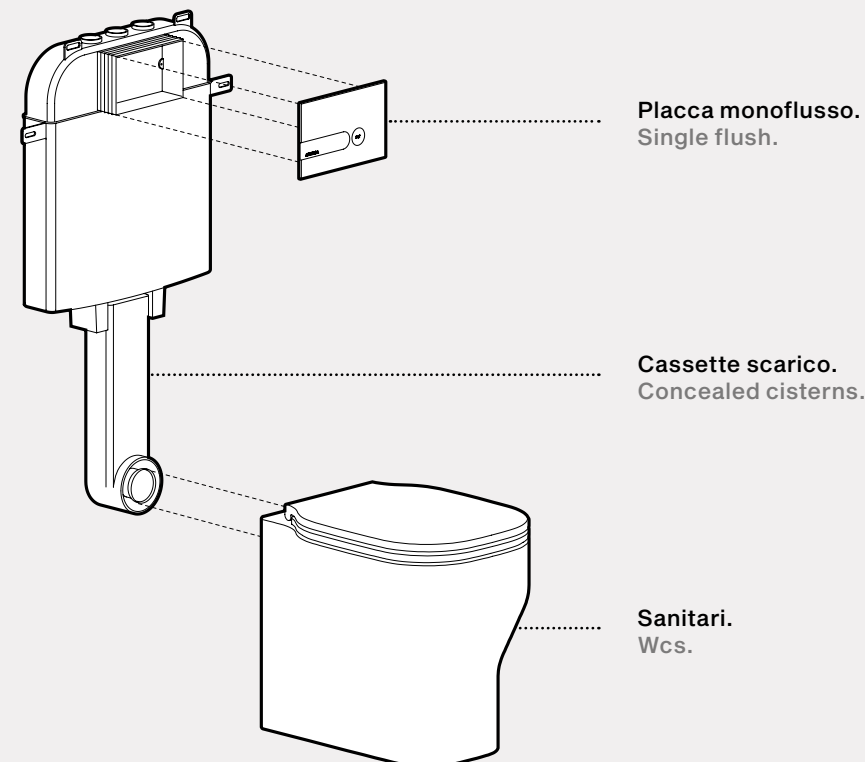

TECNOLOGIE TECHNOLOGIES	SCARICO TRASLATO ADJ. FLUSH SYSTEM	EASYCLEAN	WATERSAVING	VASOBIDET VASOBIDET
Fast				
Glaze			✓	
1Versale®	✓	✓		
Abe		✓		
Elios				
Diana				✓
Disabili				✓

WATER SAVING

Socio di GBC Italia