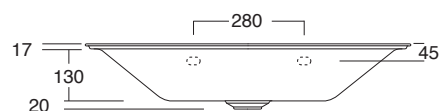

33195101 Lavabo NUR 82x46
33195101 NUR Washbasin 82x46