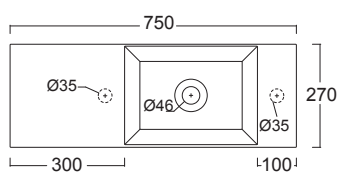

34150101 Lavabo SPY 75x27
34150101 Washbasin SPY 75x27