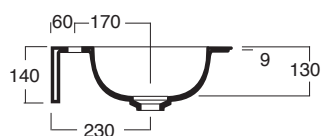

33195101 Lavabo NUR 82x46
33195101 NUR Washbasin 82x46