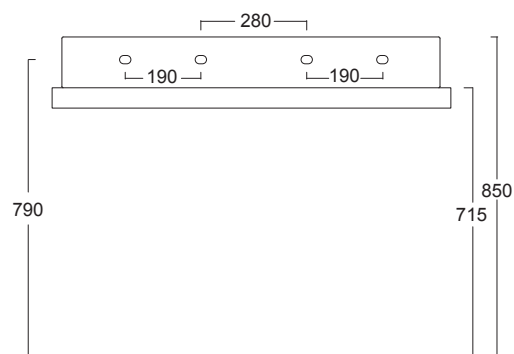

31250101S Lavabo HIDE 100x45
31250101S Washbasin HIDE 100x45