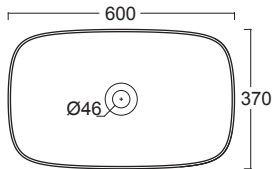

22450101 Lavabo FORM Rettangolare 60x37
22450101 Washbasin FORM Rettangolare 60x37