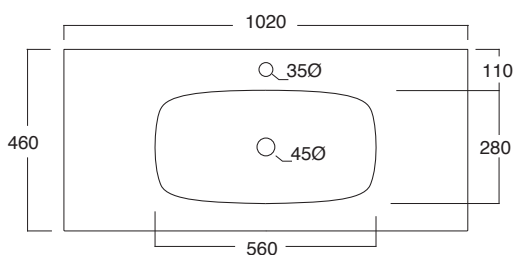

33197101 Lavabo NUR 102x46
33197101 NUR Washbasin 102x46