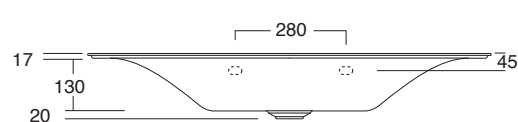

33197101 Lavabo NUR 102x46
33197101 NUR Washbasin 102x46