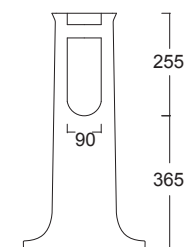

28240101 Colonna in ceramica
per lavabo BOHEME
28240101 Ceramic column
for washbasin BOHEME