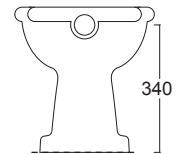

28230101S Vaso sospeso BOHEME
 28230101S Wall hung WC BOHEME

28240101S Bidet sospeso BOHEME
 28240101S Wall hung bidet BOHEME

28200101 Vaso BOHEME scarico terra
 28200101 WC BOHEME with p outlet

28220101 Bidet BOHEME
 28220101 Bidet BOHEME