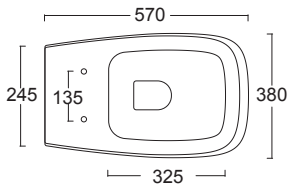

33130101 Bidet sospeso NUR
33130101 Wall hung bidet NUR