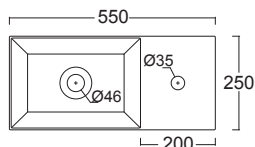

34100101 Lavabo SPY 55x25
34100101 Washbasin SPY 55x25