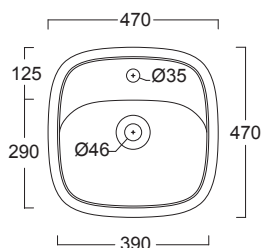

33140101 Lavabo freestanding NUR
33140101 Washbasin freestanding NUR

33150101 Lavabo freestanding NUR PLAN
33150101 Washbasin freestanding NUR PLAN