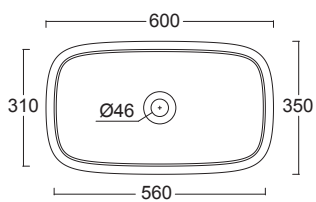

33250101 Lavabo NUR 60x35
33250101 Washbasin NUR 60x35