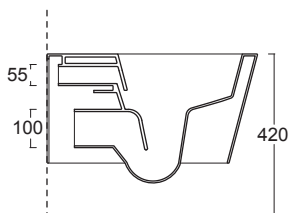

31210101 Vaso sospeso HIDE SQUARE
31210101 Wall hung WC HIDE SQUARE