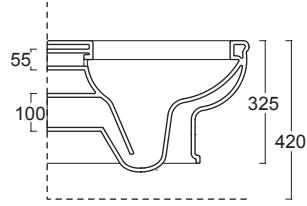

28230101S Vaso sospeso BOHEME
 28230101S Wall hung WC BOHEME

28240101S Bidet sospeso BOHEME
 28240101S Wall hung bidet BOHEME

28200101 Vaso BOHEME scarico terra
 28200101 WC BOHEME with p outlet

28220101 Bidet BOHEME
 28220101 Bidet BOHEME