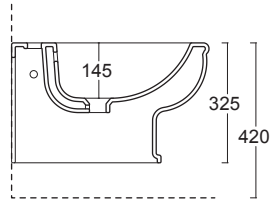

28230101S Vaso sospeso BOHEME
 28230101S Wall hung WC BOHEME

28240101S Bidet sospeso BOHEME
 28240101S Wall hung bidet BOHEME

28200101 Vaso BOHEME scarico terra
 28200101 WC BOHEME with p outlet

28220101 Bidet BOHEME
 28220101 Bidet BOHEME