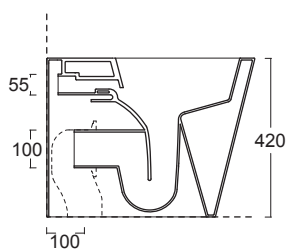

31190101 Vaso HIDE SQUARE
31190101 WC HIDE SQUARE