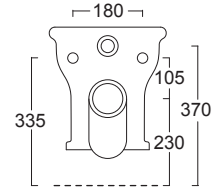

28230101S Vaso sospeso BOHEME
 28230101S Wall hung WC BOHEME

28240101S Bidet sospeso BOHEME
 28240101S Wall hung bidet BOHEME

28200101 Vaso BOHEME scarico terra
 28200101 WC BOHEME with p outlet

28220101 Bidet BOHEME
 28220101 Bidet BOHEME