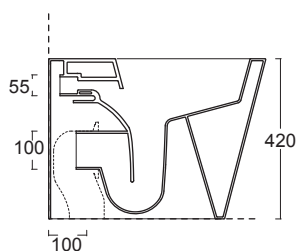

31150101 Vaso HIDE ROUND
31150101 WC HIDE ROUND