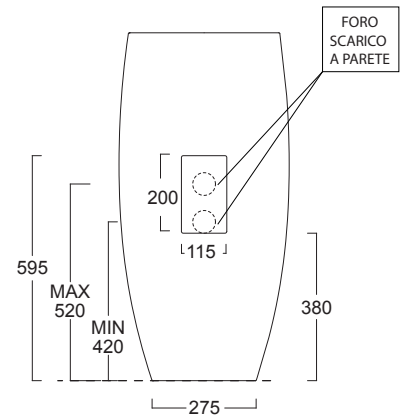

33230101 Lavabo freestanding NUR OPEN
33230101 Washbasin freestanding NUR OPEN