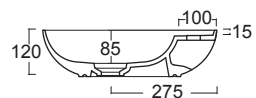

NEW 22470101 Lavabo FORM Plan Rettangolare 60x45 H12
NEW 22470101 Washbasin FORM Plan Rectangular 60x45 H12