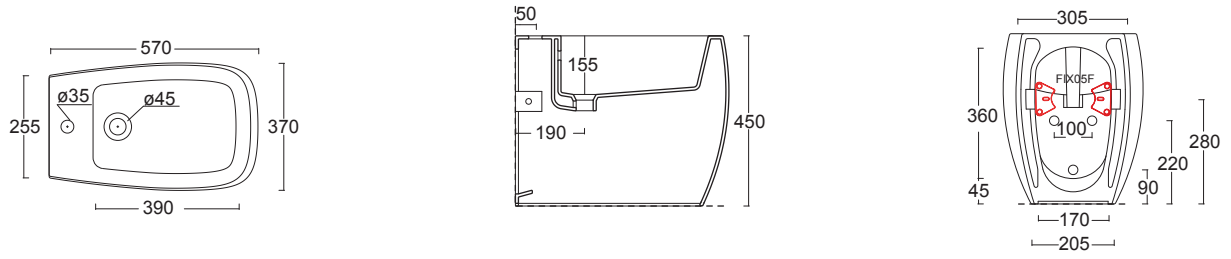

33110101 Bidet NUR
33110101 Bidet NUR