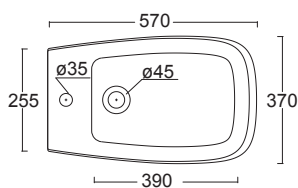

33130101 Bidet sospeso NUR
33130101 Wall hung bidet NUR