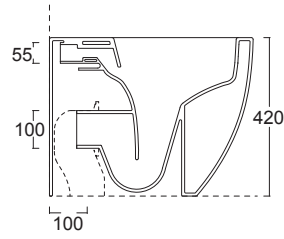

22240101 Vaso FORM
22240101 WC FORM