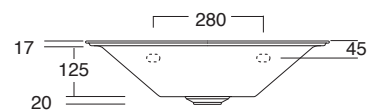

33193101 Lavabo NUR 62x46
33193101 NUR Washbasin 62x46