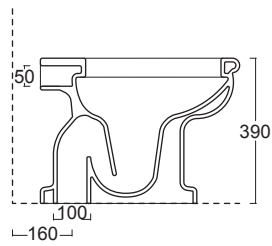

28230101S Vaso sospeso BOHEME
 28230101S Wall hung WC BOHEME

28240101S Bidet sospeso BOHEME
 28240101S Wall hung bidet BOHEME

28200101 Vaso BOHEME scarico terra
 28200101 WC BOHEME with p outlet

28220101 Bidet BOHEME
 28220101 Bidet BOHEME