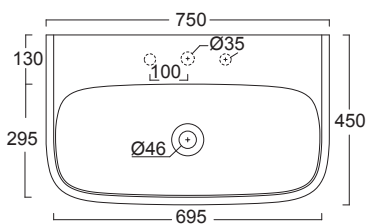

33170101 Lavabo NUR 75x45
33170101 Washbasin NUR 75x45