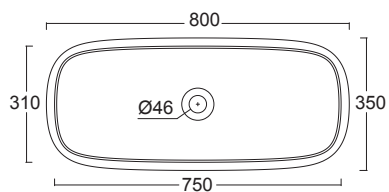

33240101 Lavabo NUR 80x35
33240101 Washbasin NUR 80x35