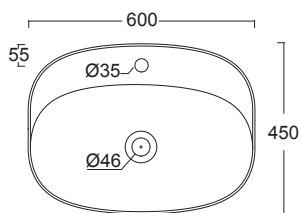

NEW 22460101 Lavabo FORM Plan Ovale 60x45 H12
NEW 22460101 Washbasin FORM Plan Oval 60x45 H12