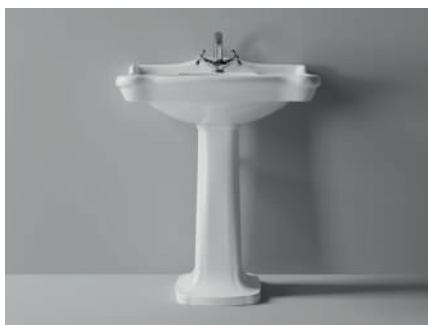

Lavabo BOHEME 70
Washbasin BOHEME 70

Lavabo Boheme 70
Boheme Washbasin 70

	COD.	EURO Bianco White	EURO Colore Color	EURO Bicolore Bicolor	- EURO I Lucidi	EURO Materia	CM	KG	PACKAGING ITA	PACKAGING EX
	28230101	568,06	-	-			68x55	20	20	20
	Colonna in ceramica Ceramic column	28240101	259,05	-	-		H61	12	24	27
	Kit fissaggio per lavabo sospeso Fixing kit for wall-hung washbasin	FIX01								
	Piletta in ceramica scarico libero Free flow drain in ceramic	PIL006	113,39	113,39	113,39	113,39	113,39			
	Piletta Up&Down Up&Down drain	PIL008	113,39	113,39	113,39	113,39	113,39			
	Sifone tondo in ottone Finitura cromo Round brass siphon Chrome finish	SIF01								
	Sifone tondo in ottone Finitura nero matt Round brass siphon Black matt finish	SIF01N								
	Placca cromo Chrome plate	PLACCACROMO								
	Placca cromo ALICE ALICE chrome plate	PLACCACROMOAL