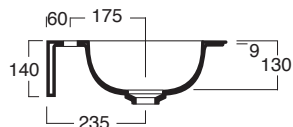

33193101 Lavabo NUR 62x46
33193101 NUR Washbasin 62x46