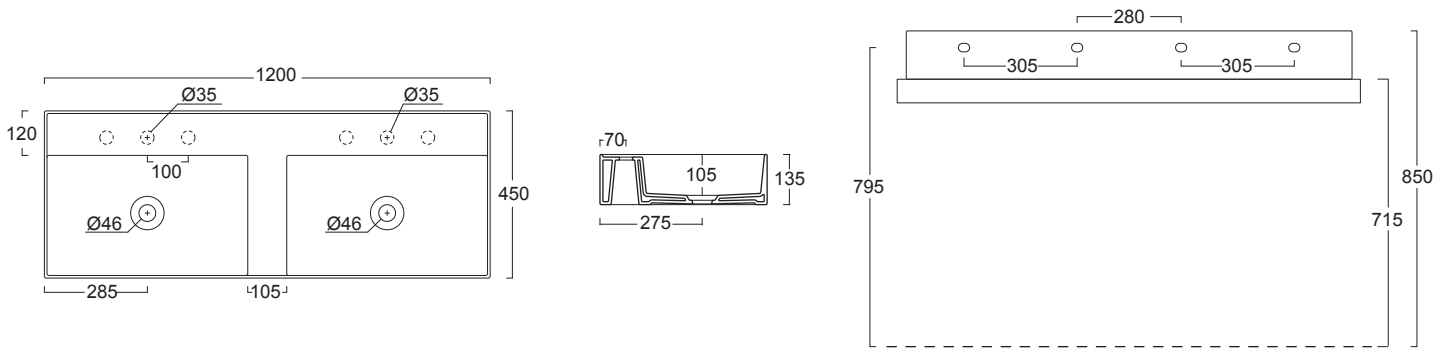

31260101S Lavabo HIDE 120x45
31260101S Washbasin HIDE 120x45