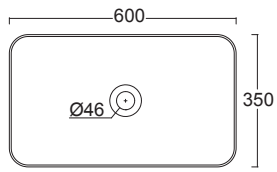

22410101 Lavabo FORM 60x35 H12
22410101 Washbasin FORM 60x35 H12