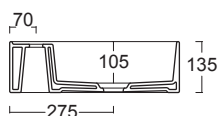

31240101S Lavabo HIDE 80x45
31240101S Washbasin HIDE 80x45