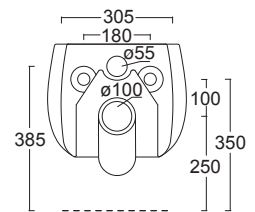

33130101 Bidet sospeso NUR
33130101 Wall hung bidet NUR