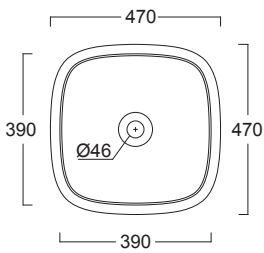

33230101 Lavabo freestanding NUR OPEN
33230101 Washbasin freestanding NUR OPEN