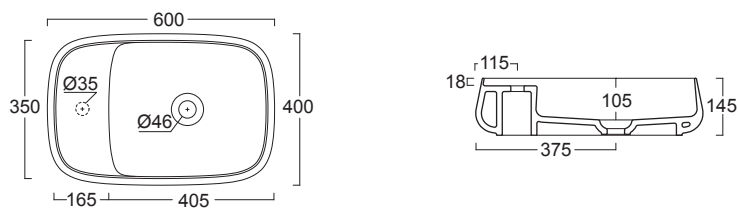

33200101 Lavabo NUR 60x40 PLAN
33200101 Washbasin NUR 60x40 PLAN