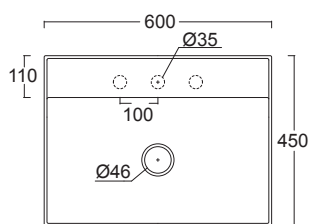

31230101S Lavabo HIDE 60x45
31230101S Washbasin HIDE 60x45