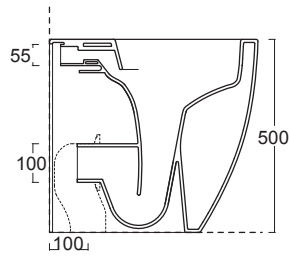

22270101 Vaso H 50 FORM
22270101 WC FORM H 50