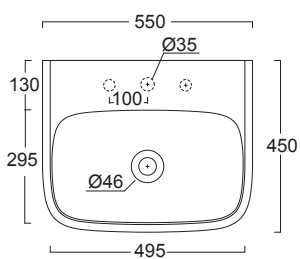

33180101 Lavabo NUR 55x45
33180101 Washbasin NUR 55x45