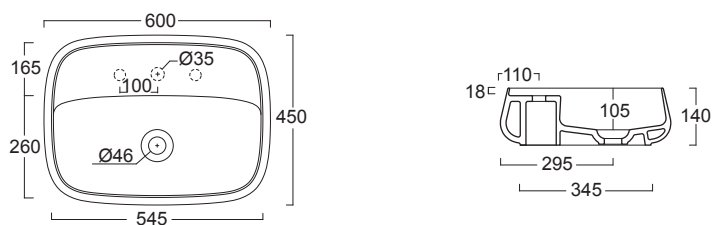

33210101 Lavabo NUR 60x45 PLAN
33210101 Washbasin NUR 60x45 PLAN