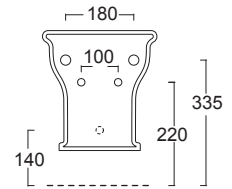

28230101S Vaso sospeso BOHEME
 28230101S Wall hung WC BOHEME

28240101S Bidet sospeso BOHEME
 28240101S Wall hung bidet BOHEME

28200101 Vaso BOHEME scarico terra
 28200101 WC BOHEME with p outlet

28220101 Bidet BOHEME
 28220101 Bidet BOHEME