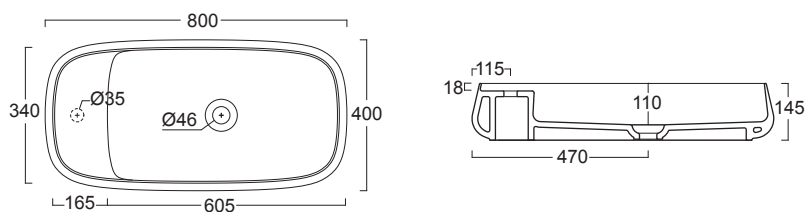

33190101 Lavabo NUR 80x40 PLAN
33190101 Washbasin NUR 80x40 PLAN