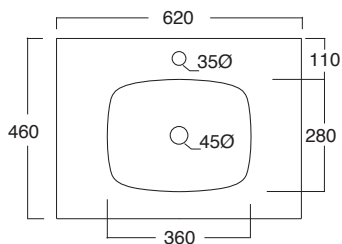

33193101 Lavabo NUR 62x46
33193101 NUR Washbasin 62x46