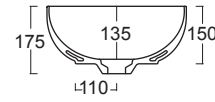

22450101 Lavabo FORM Rettangolare 60x37
22450101 Washbasin FORM Rettangolare 60x37