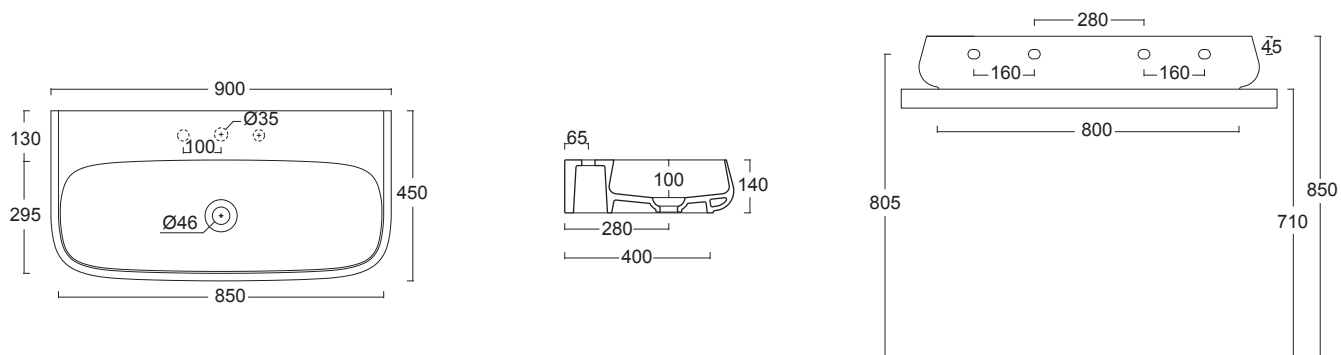

33160101 Lavabo NUR 90x45
33160101 Washbasin NUR 90x45