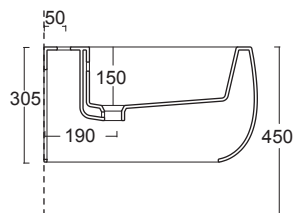

33130101 Bidet sospeso NUR
33130101 Wall hung bidet NUR