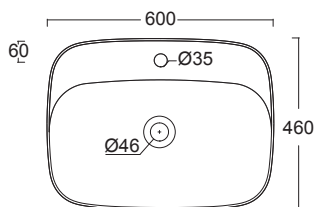

NEW 22470101 Lavabo FORM Plan Rettangolare 60x45 H12
NEW 22470101 Washbasin FORM Plan Rectangular 60x45 H12