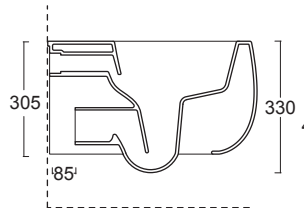

33130101 Bidet sospeso NUR
33130101 Wall hung bidet NUR