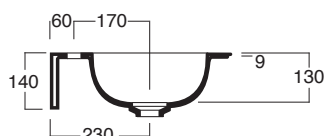

33197101 Lavabo NUR 102x46
33197101 NUR Washbasin 102x46