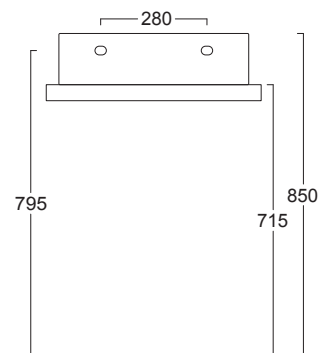

31270101S Lavabo HIDE 50x35
31270101S Washbasin HIDE 50x35