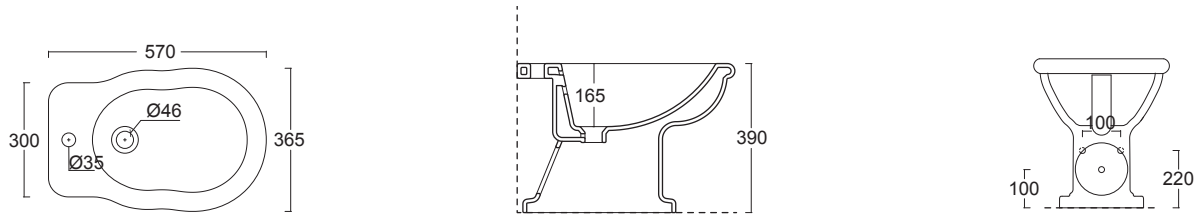

28230101S Vaso sospeso BOHEME
 28230101S Wall hung WC BOHEME

28240101S Bidet sospeso BOHEME
 28240101S Wall hung bidet BOHEME

28200101 Vaso BOHEME scarico terra
 28200101 WC BOHEME with p outlet

28220101 Bidet BOHEME
 28220101 Bidet BOHEME