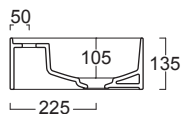

31270101S Lavabo HIDE 50x35
31270101S Washbasin HIDE 50x35