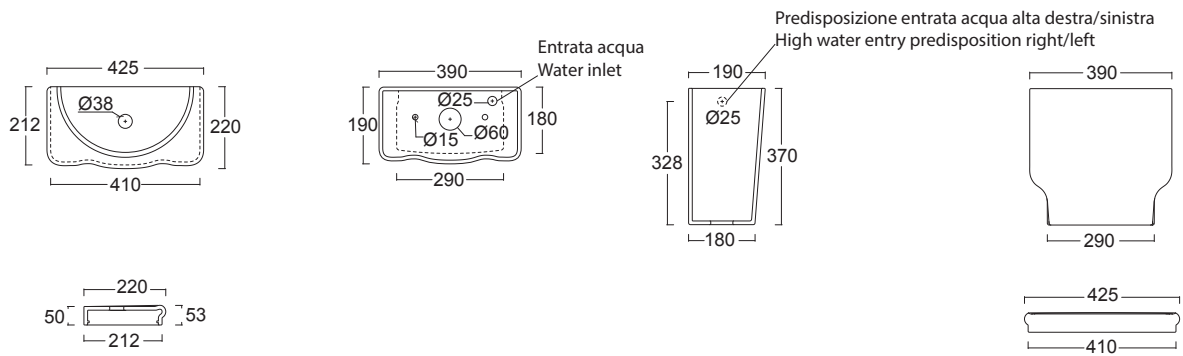

28300101 Cassetta monoblocco BOHEME
28300101 Monoblock cistern BOHEME