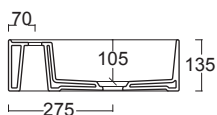

31230101S Lavabo HIDE 60x45
31230101S Washbasin HIDE 60x45