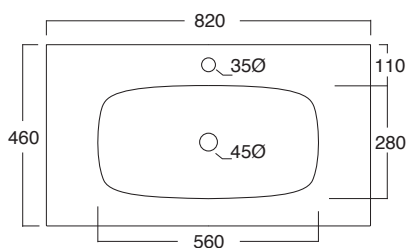

33195101 Lavabo NUR 82x46
33195101 NUR Washbasin 82x46