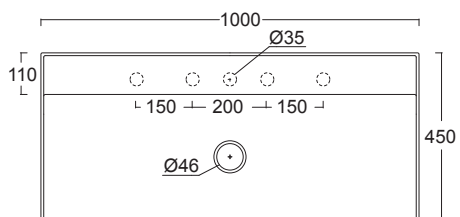

31250101S Lavabo HIDE 100x45
31250101S Washbasin HIDE 100x45