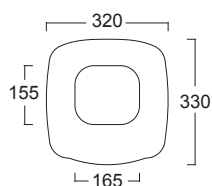

28230101S Vaso sospeso BOHEME
 28230101S Wall hung WC BOHEME

28240101S Bidet sospeso BOHEME
 28240101S Wall hung bidet BOHEME

28200101 Vaso BOHEME scarico terra
 28200101 WC BOHEME with p outlet

28220101 Bidet BOHEME
 28220101 Bidet BOHEME