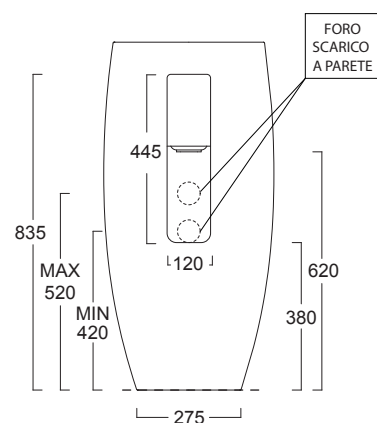

33150101 Lavabo freestanding NUR PLAN
33150101 Washbasin freestanding NUR PLAN