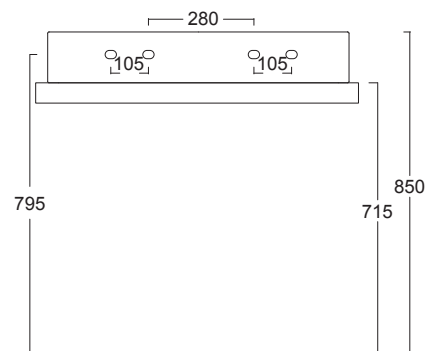

31240101S Lavabo HIDE 80x45
31240101S Washbasin HIDE 80x45