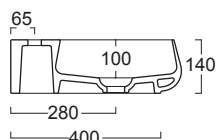

33180101 Lavabo NUR 55x45
33180101 Washbasin NUR 55x45