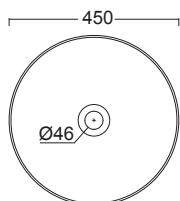

22420101 Lavabo FORM 45 H12
22420101 Washbasin FORM 45 H12