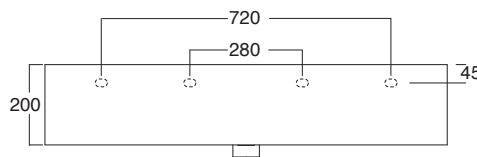

NEW 35710101 Lavabo KUBO 100x50
NEW 35710101 Washbasin KUBO 100x50