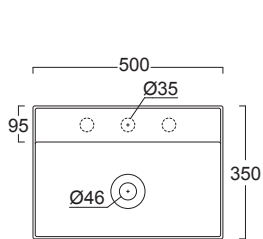

31270101S Lavabo HIDE 50x35
31270101S Washbasin HIDE 50x35