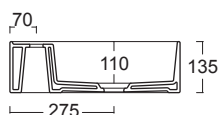

31250101S Lavabo HIDE 100x45
31250101S Washbasin HIDE 100x45