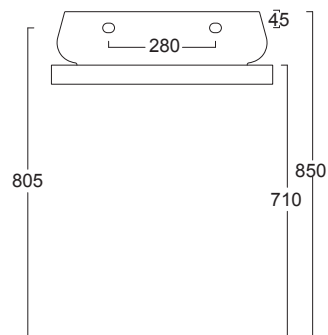

33180101 Lavabo NUR 55x45
33180101 Washbasin NUR 55x45