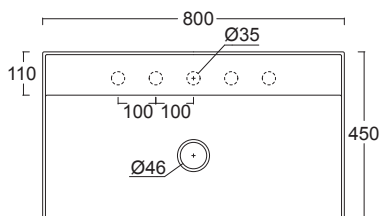

31240101S Lavabo HIDE 80x45
31240101S Washbasin HIDE 80x45