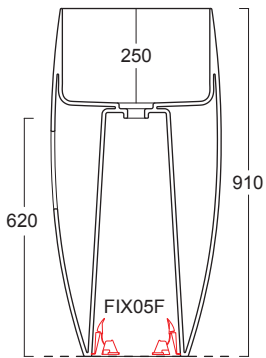

33230101 Lavabo freestanding NUR OPEN
33230101 Washbasin freestanding NUR OPEN