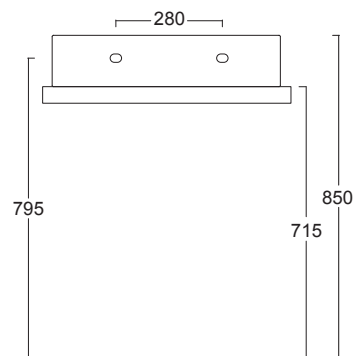

31230101S Lavabo HIDE 60x45
31230101S Washbasin HIDE 60x45