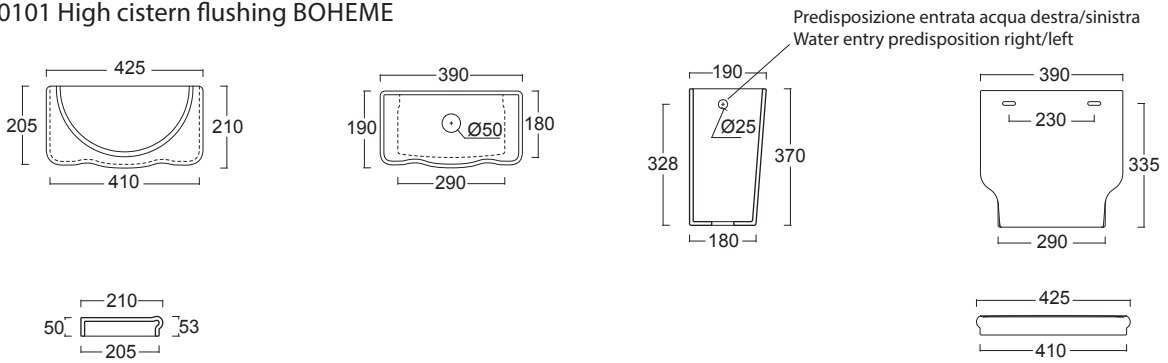

28320101 Cassetta alta BOHEME
28320101 High cistern flushing BOHEME