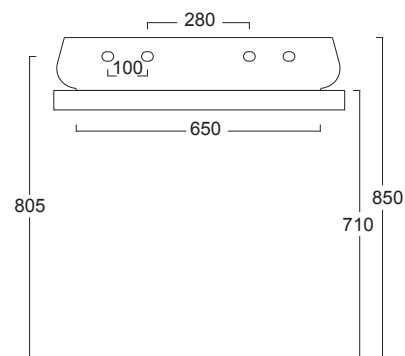

33170101 Lavabo NUR 75x45
33170101 Washbasin NUR 75x45