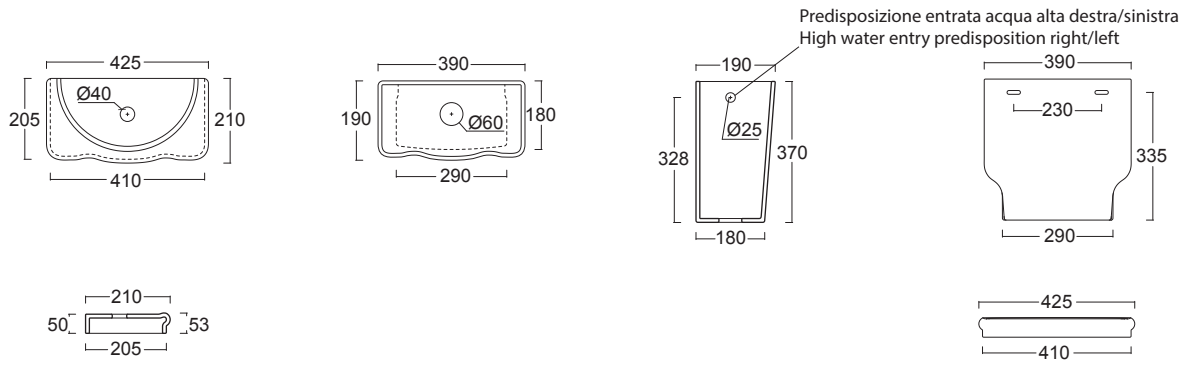

28330101 Cassetta a zaino BOHEME
28330101 Low level flushing BOHEME