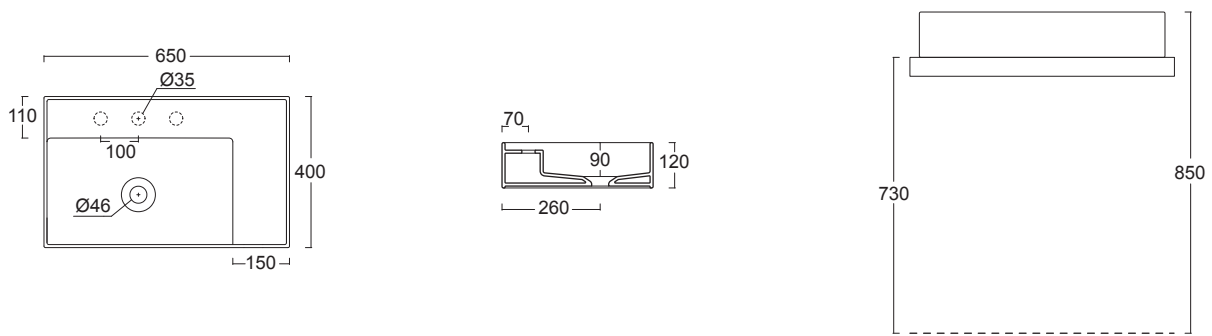

31110101 Lavabo HIDE 65x40
31110101 Washbasin HIDE 65x40