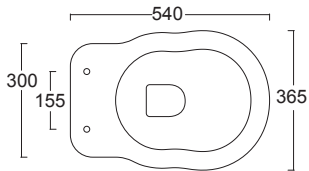

28230101S Vaso sospeso BOHEME
 28230101S Wall hung WC BOHEME

28240101S Bidet sospeso BOHEME
 28240101S Wall hung bidet BOHEME

28200101 Vaso BOHEME scarico terra
 28200101 WC BOHEME with p outlet

28220101 Bidet BOHEME
 28220101 Bidet BOHEME