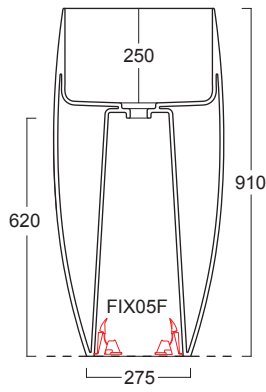

33130101 Bidet sospeso NUR
33130101 Wall hung bidet NUR