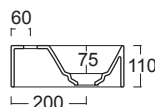

34140101 Lavabo SPY 60x30
34140101 Washbasin SPY 60x30