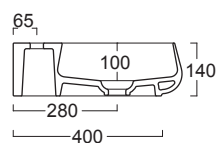

33170101 Lavabo NUR 75x45
33170101 Washbasin NUR 75x45