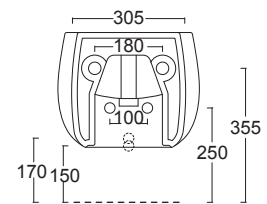

33130101 Bidet sospeso NUR
33130101 Wall hung bidet NUR