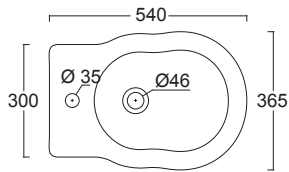

28230101S Vaso sospeso BOHEME
 28230101S Wall hung WC BOHEME

28240101S Bidet sospeso BOHEME
 28240101S Wall hung bidet BOHEME

28200101 Vaso BOHEME scarico terra
 28200101 WC BOHEME with p outlet

28220101 Bidet BOHEME
 28220101 Bidet BOHEME