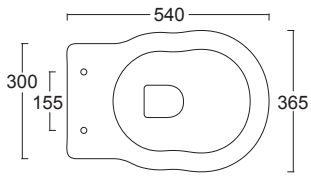

28230101S Vaso sospeso BOHEME
 28230101S Wall hung WC BOHEME

28240101S Bidet sospeso BOHEME
 28240101S Wall hung bidet BOHEME

28200101 Vaso BOHEME scarico terra
 28200101 WC BOHEME with p outlet

28220101 Bidet BOHEME
 28220101 Bidet BOHEME