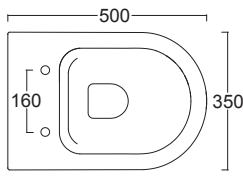

22300101 Vaso sospeso FORM
22300101 Wall hung WC FORM