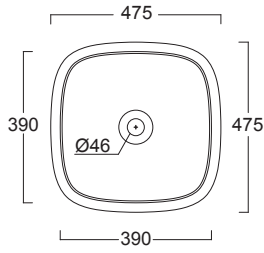

33130101 Bidet sospeso NUR
33130101 Wall hung bidet NUR