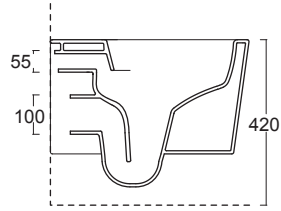

22300101 Vaso sospeso FORM
22300101 Wall hung WC FORM