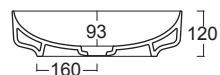

22420101 Lavabo FORM 45 H12
22420101 Washbasin FORM 45 H12