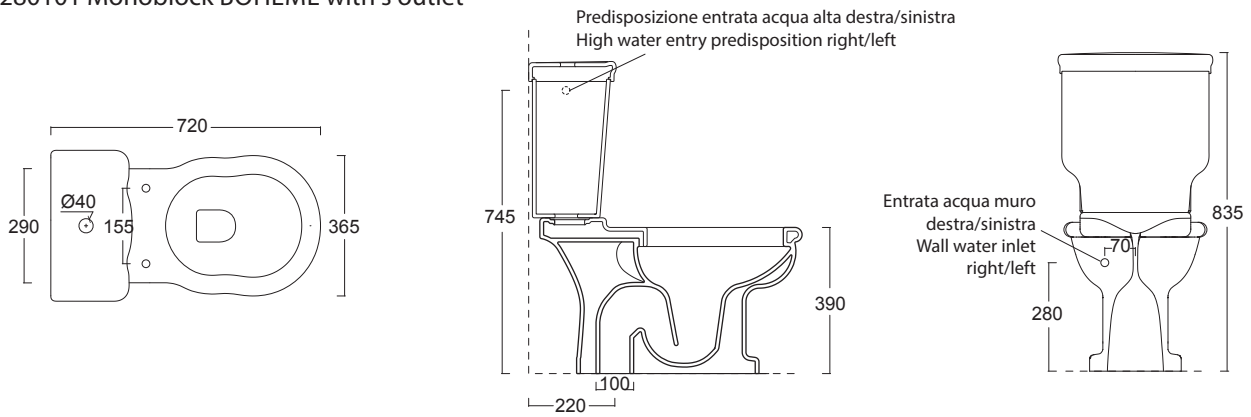

28280101 Monoblocco BOHEME scarico terra
28280101 Monoblock BOHEME with s outlet