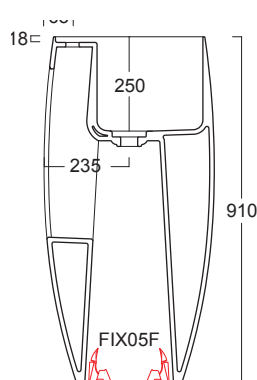

33150101 Lavabo freestanding NUR PLAN
33150101 Washbasin freestanding NUR PLAN