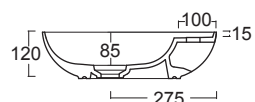

NEW 22460101 Lavabo FORM Plan Ovale 60x45 H12
NEW 22460101 Washbasin FORM Plan Oval 60x45 H12