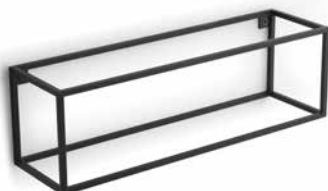

### 1. CHOOSE THE FRAME DIMENSION

You can choose among the available following sizes: 60/48/36 cm or the multifunctional frame with toilet paper holder.