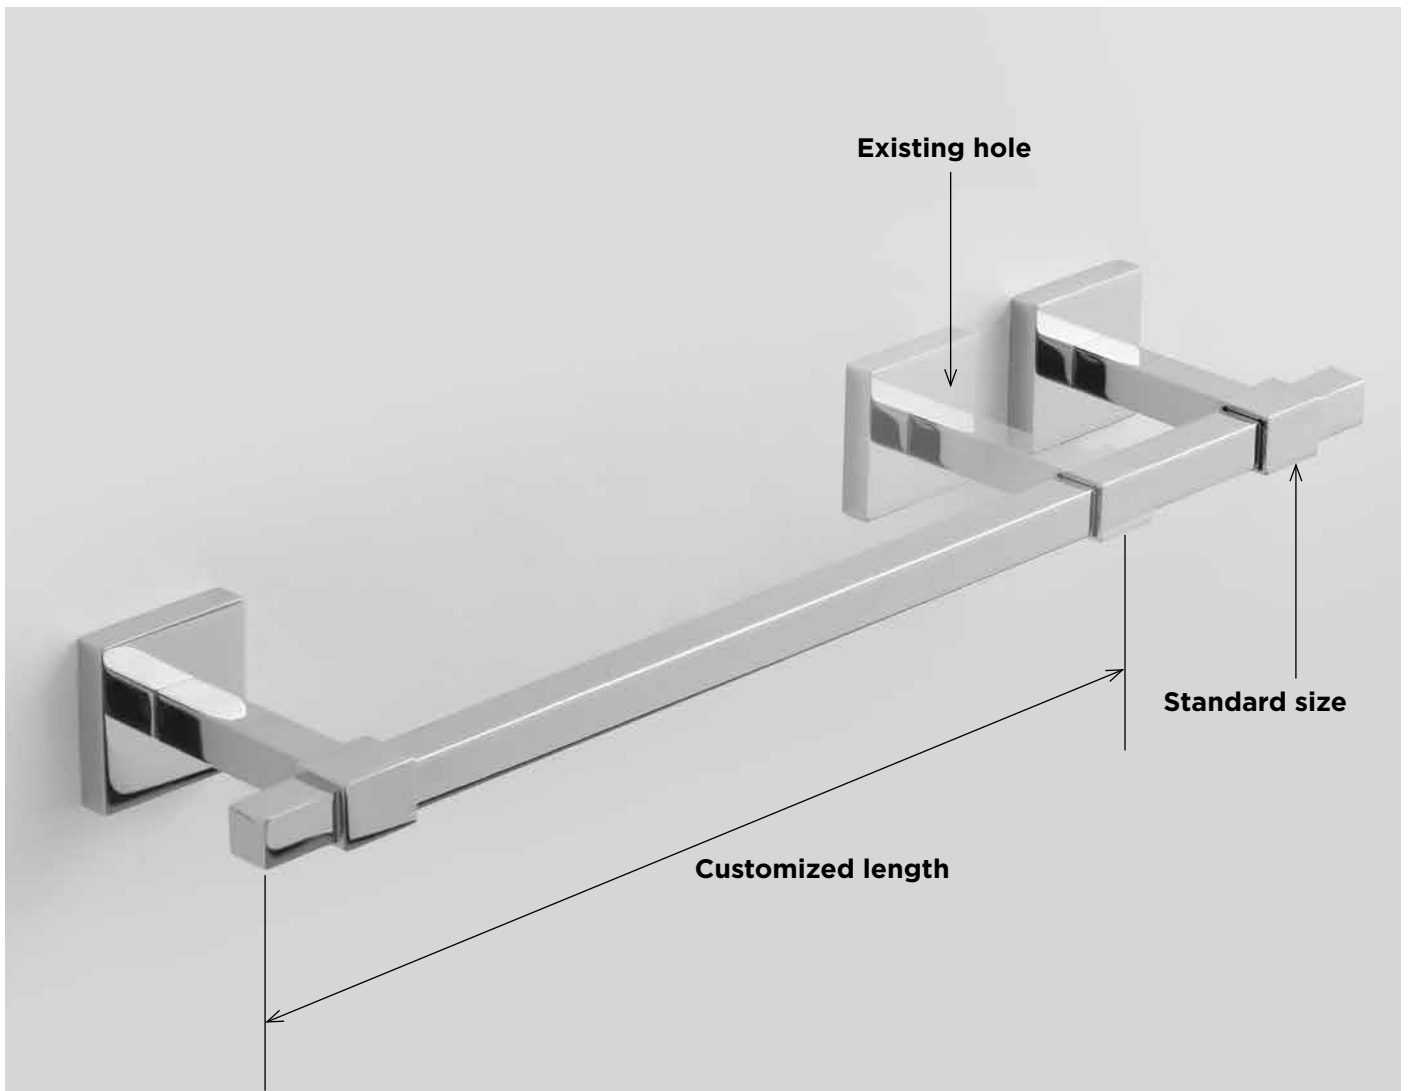

## USE OF EXISTING DRILLING

All the accessories from Settecento, Cinquecento, Scacco and Easy collection are supplied with dowels screws for wall mounting and their length can be adapted to use the existing holes on the wall. Perfect solution to replace your old towel holder. Simple, easy and fast mounting. Gluing kit optional.