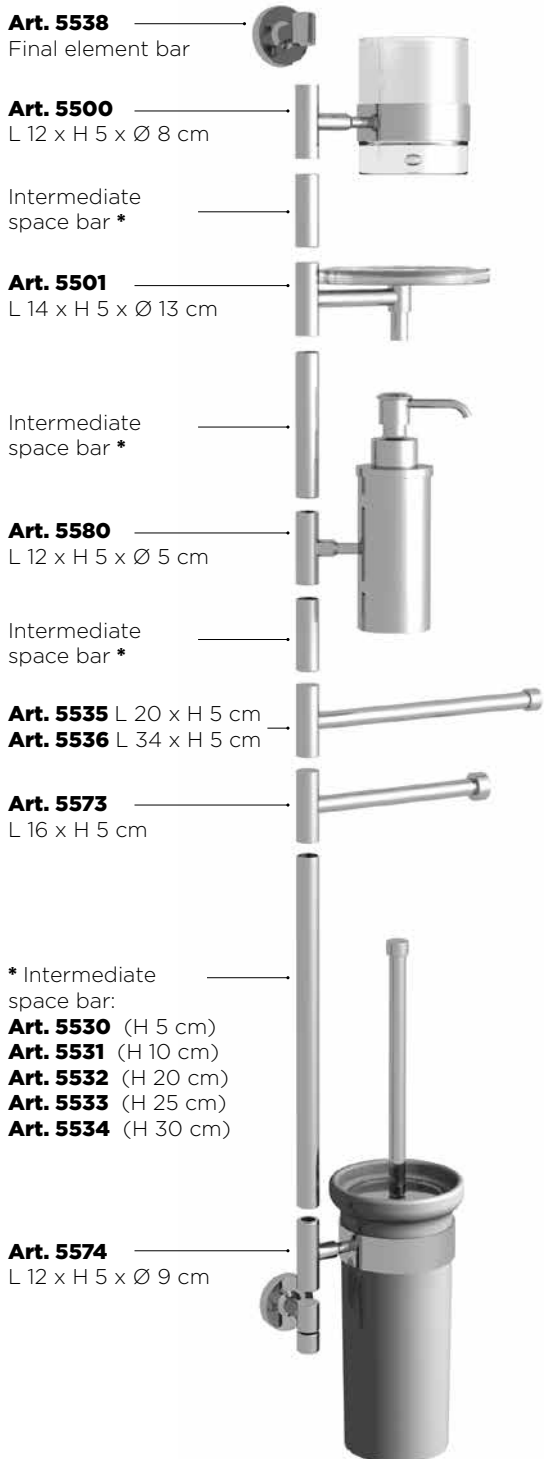

CINQUECENTO componibile

OFFICINA BERTOCCHI

(Group Code 110)

EQUIPPED BARS

Different custom made bars are available and can be produced choosing among a wide range of modular elements to be combined ; for customized stands or any other special requires please contact us and we will tell you feasibility and price.