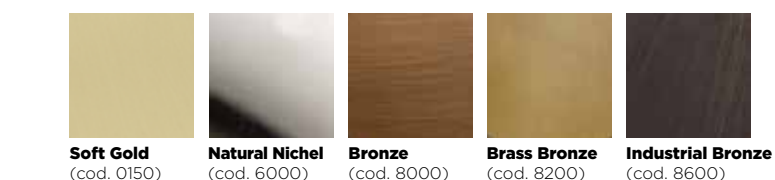

Matt Grey
(cod. 1300)

Matt Beige
(cod. 0300)

Matt Red
(cod. 0400)

Corten
(cod. 8050)

Matt Gold Paint.
(cod. 5100)