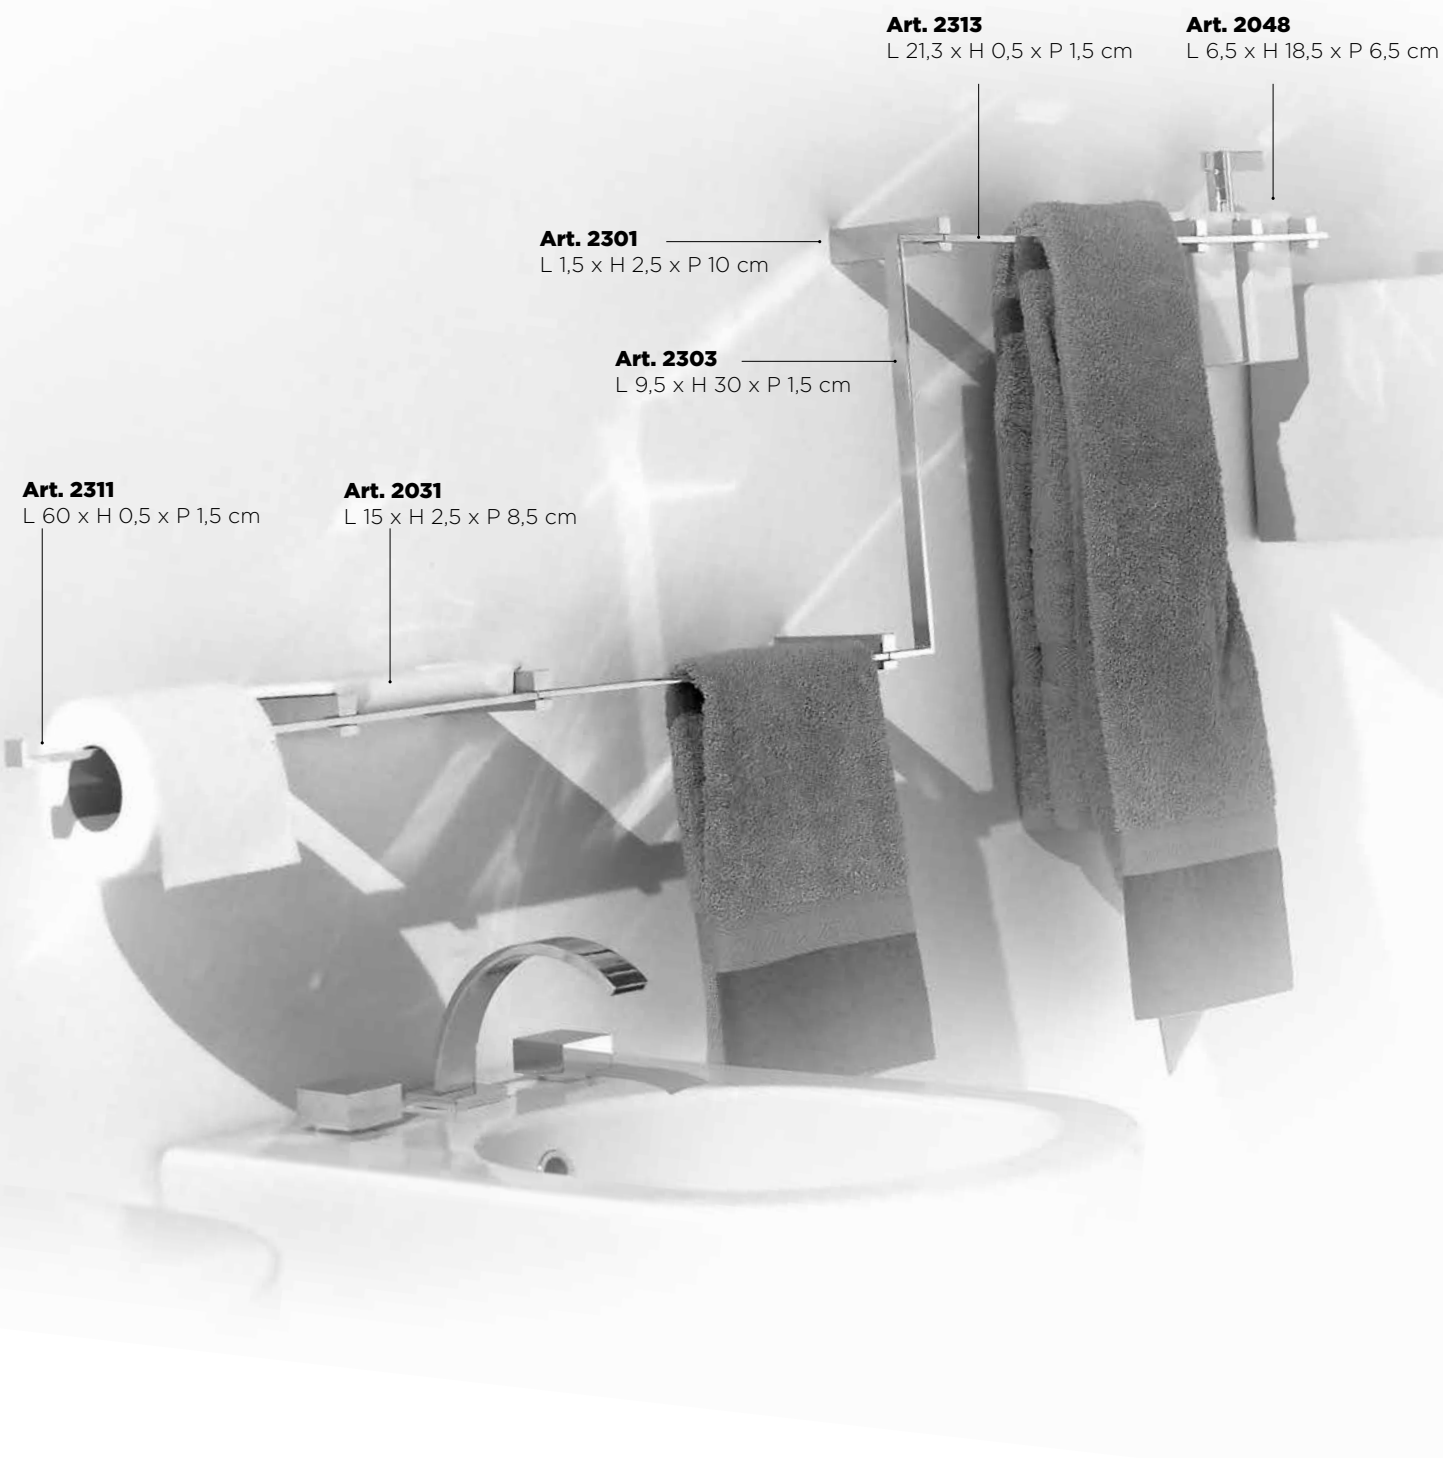

ON-LINE COMPONIBLE

DESIGN **PAOLO SCHICCHI**

(Group Code 122)

Prices expressed in euros VAT. excluded

Different custom made bars are available and can be produced choosing among a wide range of modular elements to be combined; for customized stands or any other special requires please contact us and we will tell you feasibility and price.

EXAMPLE OF INSTALLATION