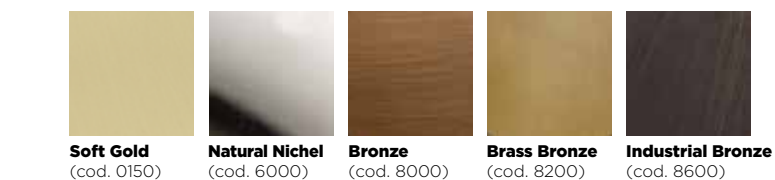

### N.B.

The ladders are only available in **Group B + C** finishes

		Code		A	B	C	D	E
				Chrome / Natural Brass	White / Black	Other Paints (see series intro)	Soft Gold / Natural Nickel / Bronze / Brass Bronze / Industrial Bronze / Dark Bronze / Gold / Pink Gold / Rame Old Style / Brush. Nickel	Glossy Black Nickel / Matt Gold / Matt Black Nickel
	<b>Multi-use toilet brush stand</b> • Freestanding	<b>147.0370</b>	<b>335,00</b>	263,00	278,00	468,00	O.R.	
	<b>Art. 370</b> L 12 x H 73 x D 15 cm							
	<b>Multi-use toilet brush stand + bidet</b> • Freestanding	<b>147.0371</b>	<b>402,00</b>	367,00	390,00	481,00	O.R.	
	<b>Art. 371</b> L 12 x H 82 x D 22 cm							
	<b>Multi-use toilet brush stand + bidet</b> • Freestanding	<b>147.0372</b>	<b>390,00</b>	296,00	304,00	474,00	O.R.	
	<b>Art. 372</b> L 12 x H 82 x D 22 cm							
	<b>Towel stand</b> • Freestanding	<b>147.0373</b>	<b>376,00</b>	291,00	304,00	468,00	O.R.	
	<b>Art. 373</b> L 12 x H 82 x D 22 cm							
	<b>Towel stand</b> • Freestanding	<b>147.0374</b>	<b>376,00</b>	293,00	306,00	478,00	O.R.	
	<b>Art. 374</b> L 12 x H 110 x D 22 cm							
	<b>Towel stand</b> • Freestanding	<b>147.0375</b>	<b>342,00</b>	250,00	263,00	430,00	O.R.	
	<b>Art. 375</b> L 35 x H 82 x D 23 cm							