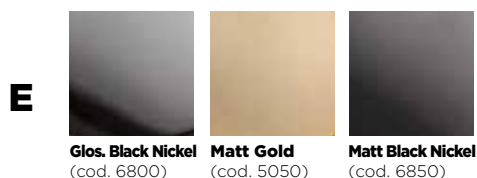

OFFICINA 01

DESIGN **ARCH. LUIGI FRAGOLA**
(Group Code 127)

FINISHES