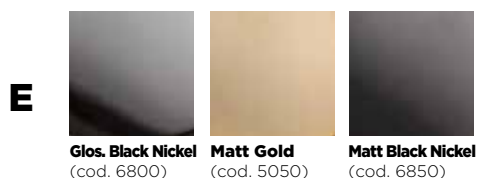

### N.B.

The ladders are only available in **Group B + C** finishes

		Code		A	B	C	D	E
				Chrome / Natural Brass	White / Black	Other Paints (see series intro)	Soft Gold / Natural Nickel / Bronze / Brass Bronze / Industrial Bronze / Dark Bronze / Gold / Pink Gold / Rame Old Style / Brush. Nickel	Glossy Black Nickel / Matt Gold / Matt Black Nickel
	<b>Multi-use toilet brush stand</b> • Freestanding	<b>147.0370</b>	<b>335,00</b>	263,00	278,00	468,00	O.R.	
	<b>Art. 370</b> L 12 x H 73 x D 15 cm							
	<b>Multi-use toilet brush stand + bidet</b> • Freestanding	<b>147.0371</b>	<b>402,00</b>	367,00	390,00	481,00	O.R.	
	<b>Art. 371</b> L 12 x H 82 x D 22 cm							
	<b>Multi-use toilet brush stand + bidet</b> • Freestanding	<b>147.0372</b>	<b>390,00</b>	296,00	304,00	474,00	O.R.	
	<b>Art. 372</b> L 12 x H 82 x D 22 cm							
	<b>Towel stand</b> • Freestanding	<b>147.0373</b>	<b>376,00</b>	291,00	304,00	468,00	O.R.	
	<b>Art. 373</b> L 12 x H 82 x D 22 cm							
	<b>Towel stand</b> • Freestanding	<b>147.0374</b>	<b>376,00</b>	293,00	306,00	478,00	O.R.	
	<b>Art. 374</b> L 12 x H 110 x D 22 cm							
	<b>Towel stand</b> • Freestanding	<b>147.0375</b>	<b>342,00</b>	250,00	263,00	430,00	O.R.	
	<b>Art. 375</b> L 35 x H 82 x D 23 cm							