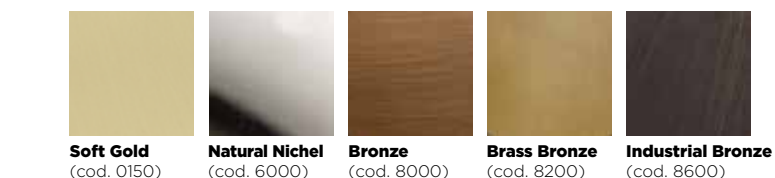

COMPLEMENTS

White ceramic

Black ceramic