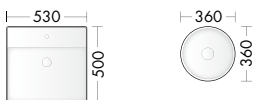

CERAMIC BASINS | MINERAL CAST WASHBASIN SIT ON VESSEL