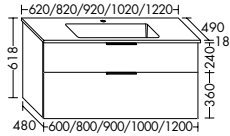

NEW 01.05.2024

1. **Mineral cast washbasin**
   - depth of basin: 120 mm
   vanity unit
   - 1 drawer top, 350 mm deep, with bottle-trap cut-out and interior divider
   - 1 pull out drawer bottom, 420 mm deep
   - incl. burgbad cleanFlow

SHCB062		620 mm	1558,-
SHCB082		820 mm	1658,-
SHCB092		920 mm	1763,-
SHCB102		1020 mm	1858,-
SHCB122		1220 mm	1984,-