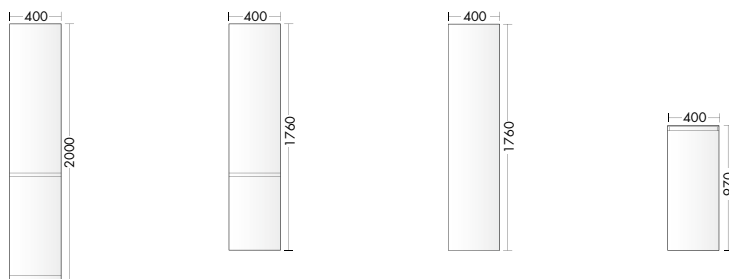

CABINETS / TALL MIRROR