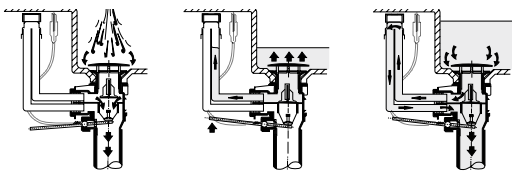

A

ABS thick edges - (ABS = Acrylonitrile Butadiene Styrene) - ABS thick edges are 1, 2 or 4 mm thick. By applying these thick edges, rounding of the edges with radii from 2-4 mm can be achieved

C

Ceramics - are industrially produced of high-quality porcelain raw materials: kaolin, clay feldspart and quartz. When firing temperatures reach approximately 1,250°C, the ceramic body creates a lasting compound with the glaze that gives the product a high mechanical consistency and a cohesive glass surface.

„Clou“ - The drainage and overflow system by Geberit without a visible overflow opening is supplied with the mineral cast washbasins with vanity tops. A plastic tube divided in two parallel chambers is hidden behind the washbasin, directly under the top edge of the possible water level. If the maximum water level in the washbasin is reached, the overflowing water drains out through the two tube chamber.

H

HPL panels - (high pressure laminate panels) The HPL panel is often referred to as Resopal®; is made of a phenolic resin core with a thickness of 0.6 to 1 mm. This core is treated with a one - two melamine resin laminate panels. Adding another overlay increases the maximum abrasion resistance for this panel. HPL is mainly used for cover plates and vanity units, but also for high-quality fronts.

M

M Seal of Quality - The burgbad bathroom furniture has been awarded with the seal of quality by Möbel e.V. (Registered Association of Furniture Manufacturers). The Gütegemeinschaft Möbel is a federation of furniture manufacturers and suppliers whose products are tested by an independent testing facility, the Landesgewerbeanstalt (State Trade Agency).

MDF - (medium density fiberboard) - The medium density fiberboard (MDF) is made of wood fiber that are produced in a mechanical and chemical manner. The particularly fine surface of the MDF is perfect for secondary processing. The edges can be contoured and lacquered.

Melamine panels - Melamine panels are particle boards that are treated with a melamine paper (impregnated with 80 to 140g of melamine resin) The lamination has an insoluble bond with the particle board by using a melamine coating, high pressure and heat. The surface structure (matte, glossy, porous structure, pearl structure etc.) is determined by the type of pressing plates. The colouring is determined by printing.

Mineral cast - The basic material of mineral cast products is a composite material made of natural stone powder and polyester resin as a adhesive agent. The surface consists of a high-gloss polyester lacquer. The advantage of the material is that it is easy to clean and if damage should occur, it can be repaired.

Miter cut - The corner connection of two components that are cut at an angle and the joined is known as a mitre cut. The advantage of a miter cut is the greater contact or connection surface. This increases the stability of the components. Furthermore, the butt joints of both pieces meet at an edge and is therefore less noticeable.

P

Particle board (E1) - Particle boards are among the most important basic materials of modern furniture manufacturing. To produce particle boards, pieces of waste are not used; only specially chipped natural wood, primarily spruce, pine and beech are processed.

Particle boards are divided into emission categories E1, E2 and E3. The classification of the boards depends on their formaldehyde emissions. For the E1 particle board, the formaldehyde evaporation may have a maximum 0.1 mg/ m³. The E1 particle board with this emission category does not pose a health hazard.