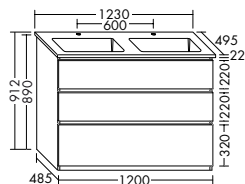

DESCRIPTION	REF.NO	WIDTH	PG 1	PG 2	PG 3
Washbasin colour	Included	Material				
  White No. C0001	 Matt black no. C0038 Surcharge SOAS999: 219,-					
Ceramics - are industrially produced of high-quality porcelain raw materials: kaolin, clay feldspat and quartz. When firing temperatures reach approximately 1,250°C, the ceramic body creates a lasting compound with the glaze that gives the product a high mechanical consistency and a cohesive glass surface.						

CERAMIC WASHBASINS INCL. VANITY UNIT DEPTH 495

Ceramic double washbasin

- depth of basin: 120 mm
- **Under cupboard**
- 1 drawer top, 350 mm deep, with 2 bottle-trap cut-outs and 2 interior dividers
- 1 drawer central, 350 mm deep
- 1 pull out drawer bottom
- spec. siphon
- with plinth

SGHM123	1230 mm	3191,-	3692,-	3934,-