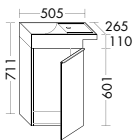

Left version:
door hinge
right

Mineral cast washbasin

- depth of basin: 95 mm
- 1 towel hook
- 1 toilet role holder

Under cupboard

- 1 door
- incl. burgbad cleanFlow

SFKP051	L/R	505 mm	1479,-	1532,-

i You can choose how the washbasin is mounted, basin R or L.