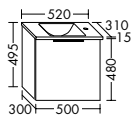

VANITY UNIT INCL. GLASS WASHBASIN

Washbasin colour	Included	Material
White No. A0070		Glass is a composition of natural raw materials including quartz sand, soda, lime, potassium feldspar. This is heated to temperatures of up to 1600°C. Glass is 100% recyclable. Burgbad's opti-white glass has a neutral look and is colour lacquered twice.
White No. A0070	Cover: Chrome	

glass washbasin
– depth of basin: 100 mm
vantiy unit
– 1 flap with interior divider, bonded with front

SFPH052		520 mm	870,-