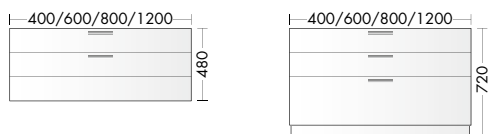

MINERAL CAST WASHBASINS

VANITY UNITS

BASE UNITS

MIRROR CABINETS | ILLUMINATED MIRROR

CABINETS