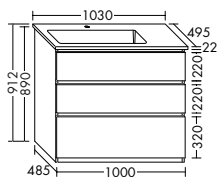

ceramic washbasin
– depth of basin: 120 mm
Under cupboard
– 1 drawer top, 350 mm deep, with bottle-trap cut-out and interior divider
– 1 drawer central, 350 mm deep
– 1 pull out drawer bottom
– spec. siphon
– with plinth

SGHI103 L	1030 mm	2700,-	3174,-	3414,-

F Drilling of 3-hole fittings available. Surcharge per fitting MPFBOL3: **156,-**. Washbasin only available with mixer hole.