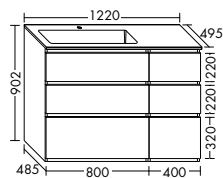

DESCRIPTION	REF.NO	WIDTH	PG 1	PG 2	PG 3
Washbasin colours	Included	Material				
  White gloss No. C0001 (Standard)	 White Matt No. C0037 Surcharge SOAS999: 219,-		Mineral cast: combination of pulverised natural stone powder and polyester resin as binding agent. Polyester surface is finished to high gloss dirt repellent surface - free of pores.			

MINERAL CAST WASHBASIN INCL. VANITY UNIT DEPTH 495

Version L

Mineral cast washbasin
– depth of basin: 100 mm
Under cupboard
– 1 drawer top, 350 mm deep, with bottle-trap cut-out and interior divider
– 1 drawer top, 350 mm deep
– 2 drawers, central, 350 mm deep
– 2 pull out drawers bottom, 350 mm deep
– incl. burgbad cleanFlow
– with plinth

SGIK122	L/R	1220 mm	4215,-	5006,-	5394,-