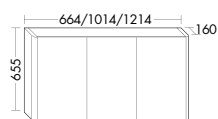

Lavo 2.0

	DESCRIPTION	REF.NO	WATT	WIDTH	PG 1	PG 2

MIRROR CABINETS WITH VERTICAL LED-LIGHT

- double mirrored doors
- LED-light, 2700 K - 6500 K
- Energy efficiency grade F
- 1 switch/ 1 socket
- Light temperature control: Cold/warm white and dimming function
- glass shelves
- 2 boxes
- 1 magnifying mirror
- 1 magnetic rail
- IP24

SPOV072	2x12,9	664 mm	2792,-	3156,-
SPOV102 L/R	2x12,9	1014 mm	3090,-	3497,-
SPOV122 L/R	2x12,9	1214 mm	3291,-	3731,-

i Article not available in UK.