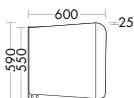

ILLUMINATED MIRROR

Version R