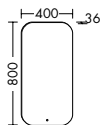

MIRROR WITH LED-LIGHT

- circulating LED-light, 4000 K
- Energy efficiency grade E
- 1 sensor-switch
- Carcass: White
- IP44

SIIN040		20,7	400 mm	1093,-	1093,-	1093,-

Room switches and electrical equipment can be altered to make them suitable for use in your country. Surcharge SOAS999: **219,-**, infos see page: 7.