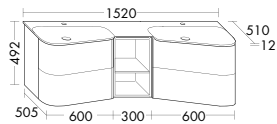

Mineral cast washbasin

- depth of basin: 120 mm

Under cupboard

- 2 pull out drawers top with bottle-trap cut-out and divider
- 2 pull out drawers bottom
- open shelf with 1 fixed shelf
- incl. burgbad cleanFlow

SFUJ152 1520 mm **4449,-**