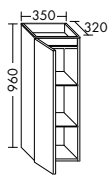

DESCRIPTION	REF.NO	WIDTH	PRICE

MID HEIGHT CABINET

- 1 door
- 1 metal box
- 2 glass shelves

box:			
Black	white		
UHEH035 L/R	UHEK035 L/R	350 mm	878,-