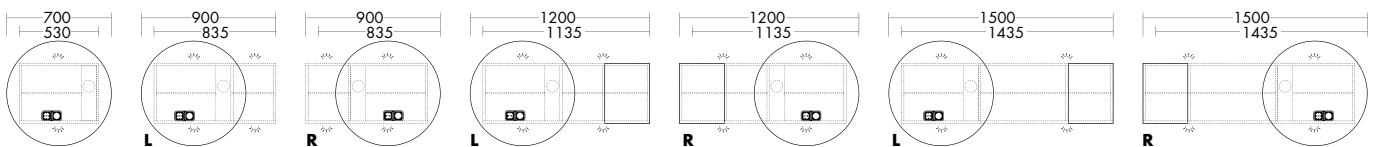

DESCRIPTION	REF.NO	WATT	WIDTH	PG 1	PG 2	PG 3

MIRROR CABINETS

- double mirrored door
- LED-light, 2700 K - 6400 K
- Energy efficiency grade G
- 1 switch/ 1 socket
- Light temperature control: Cold/ warm white and dimming function
- 1 magnifying mirror
- shelves
- indirect LED wall/washbasin lighting
- IP20

SPRM070	L/R	31,4	700 mm	3889,-	4063,-	4384,-

i Article not available in UK.
Top section of mirrored door with satin-textured design.

- double mirrored door
- LED-light, 2700 K - 6400 K
- Energy efficiency grade G
- 1 switch/ 1 socket
- Light temperature control: Cold/ warm white and dimming function
- 1 magnifying mirror
- shelves
- 1 fixed shelf, 1 central panel
- indirect LED wall/washbasin lighting
- IP20

SPRM090	L/R	34,0	900 mm	4269,-	4468,-	4794,-

i Article not available in UK.
Top section of mirrored door with satin-textured design.

- double mirrored door
- 1 door
- LED-light, 2700 K - 6400 K
- Energy efficiency grade G
- 1 switch/ 1 socket
- Light temperature control: Cold/ warm white and dimming function
- 1 magnifying mirror
- shelves
- 1 fixed shelf, 2 central panels
- indirect LED wall/washbasin lighting
- IP20

SPRM120	L/R	37,4	1200 mm	4650,-	4860,-	5124,-

SPRM150	L/R	40,6	1500 mm	4804,-	5023,-	5288,-

i Article not available in UK.
Top section of mirrored door with satin-textured design.

ILLUMINATED MIRROR

- circulating LED-light, 2700 K - 6400 K
- Energy efficiency grade G
- 1 switch, selection: cold/warm white
- carcass: alu coloured
- IP20

SIHX070		14,4	700 mm	2265,-	2265,-	2265,-

i Top section of mirrored door with satin-textured design.

	Wood grain: horizontal		wood grain front: vertical
	Room switches and electrical equipment can be altered to make them suitable for use in your country. Surcharge SOAS999: 219,-, infos see page: 7.