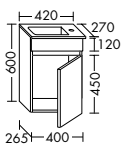

GENERAL INFORMATION

WOOD GRAIN:

horizontal

It is not possible to guarantee a continuous grain pattern due to the process used.
Small colour variances are material based.

Dimensions online:
<http://montageanleitungen.eu/M1263.pdf>

DESCRIPTION	REF.NO	WATT	WIDTH	PG 1	PG 2	PG 3

CERAMIC WASHBASIN INCL. VANITY UNIT

Washbasin colour

White No. C0001

Included

Material

Ceramics - are industrially produced of high-quality porcelain raw materials: kaolin, clay feldspat and quartz. When firing temperatures reach approximately 1,250°C, the ceramic body creates a lasting compound with the glaze that gives the product a high mechanical consistency and a cohesive glass surface.

1. **ceramic washbasin**
   - depth of basin: 100 mm
2. **base unit**
   - 1 fascia
   - 1 door

SGID043	L/R	430 mm	1131,-	1369,-	1487,-

i You can choose how the washbasin is mounted, basin R or L.

Left version: door hinge right

MINERAL CAST WASHBASIN INCL. VANITY UNIT

Washbasin colours

White gloss No. C0001 (Standard)

White Matt No. C0037
Surcharge SOAS999**219,-**

Included

Material

Mineral cast: combination of pulverised natural stone powder and polyester resin as binding agent. Polyester surface is finished to high gloss dirt repellent surface - free of pores.

1. **mineral cast washbasin:**
   - depth of basin: 90 mm
2. **vanity unit:**
   - 1 fascia
   - 1 door

SGIE042	L/R	420 mm	1131,-	1369,-	1487,-

i You can choose how the washbasin is mounted, basin R or L.

Left version: door hinge right

MIRROR WITH VERTICAL LED-LIGHTING

- LED-light, 4000 K
- Energy efficiency grade E
- connection to room light
- carcass chrome coloured
- reversible
- IP44

SIEG040	9,6	400 mm	570,-	570,-	570,-