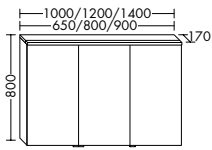

MIRROR CABINETS WITH HORIZONTAL LED-LIGHTING

- double mirrored doors
- LED lighting top, 4250 K
- Energy efficiency grade G
- 1 switch/ 1 socket
- glass shelves
- IP24

SPGS065		4,6	650 mm	1275,-
SPGS080		5,8	800 mm	1376,-
SPGS090		6,5	900 mm	1434,-
SPGS100		7,2	1000 mm	1498,-
SPGS120	L/R	8,7	1200 mm	1766,-
SPGS140	L/R	10,2	1400 mm	2186,-