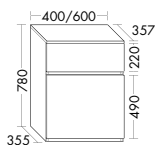

- 1 drawer top
- 1 pull out drawer bottom
- incl. worktop
- with plinth

made to measure:

➡ 300 - 600

DEPTH	357 mm	for for washbasin depth 370		
USJG040	400 mm	1508,-	1832,-	2042,-
USJG060	600 mm	1674,-	2044,-	2289,-