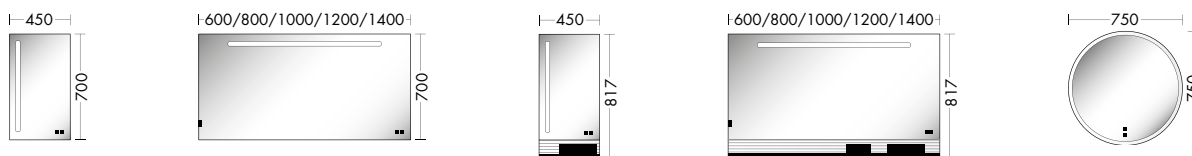

ILLUMINATED MIRROR