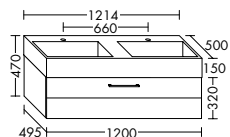

DESCRIPTION	REF.NO	WIDTH	PG 1	PG 2
Washbasin colours	Included	Material			
 White gloss No. C0001 (Standard)	 White Matt No. C0037 Surcharge SOAS999: 219,-		Mineral cast: combination of pulverised natural stone powder and polyester resin as binding agent. Polyester surface is finished to high gloss dirt repellent surface - free of pores.		

DOUBLE MINERAL CAST WASHBASINS (DEPTH: 500 MM)

Mineral cast washbasin
– depth of basin: 130 mm
Under cupboard
– 1 pull out drawer with splitted front fascia
– 2 metal boxes
– incl. burgbad cleanFlow

SEVA121   1214 mm   **4093,-**   **4433,-**