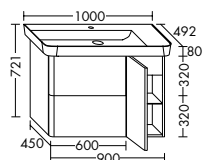

Version L

Mineral cast washbasin
– depth of basin: 120 mm
vantiy unit
– 1 pull out drawer top with divider
– 1 pull out drawer bottom
– 1 door
– 1 interior drawer
– incl. burgbad cleanFlow

SFFV100	L/R	1000 mm	2681,-

INCL. LED LIGHTING OF RECESSED GRIP
4200 K, vertical / connected to room light* / IP24 / EEG G

SFFW100	L/R	2x6	1000 mm	3090,-