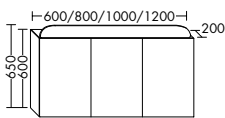

- double mirrored doors
- LED lighting top, 3000 - 6000 K
- dimmable
- Energy efficiency grade G
- selection: cold/warm white
- 1 switch/ 1 socket
- glass shelf
- carcass exterior in carcass colour
- carcass interior Anthracite grey
- IP24

SGUE060	6	600 mm	2468,-	2764,-
SGUE080	8	800 mm	2559,-	2867,-
SGUE100	10	1000 mm	2777,-	3111,-
SGUE120 L/R	12	1200 mm	3152,-	3529,-

i Article not available in UK.