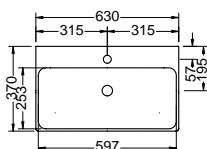

F Washbasin only available with 1 mixer hole.