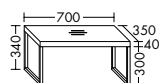

BENCH

- metal legs, Silk black (thickness: 20 mm)

BANB070		700 mm	1016,-	1193,-	1451,-

	DESCRIPTION	REF.NO	WIDTH	PRICE