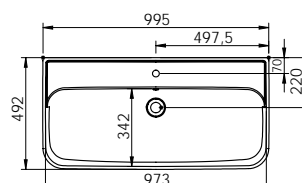

*Vanity unit lighting with touch switch feasible (installation of body on the right). Surcharge SOAS999: **219,-**

Washbasin only available with 1 mixer hole.