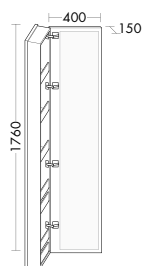

Version L

	DESCRIPTION	REF.NO	WIDTH	PG 1	PG 2	PG 3

TALL MIRROR