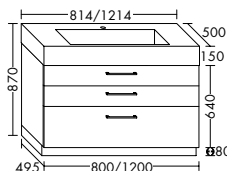

Mineral cast washbasin

1. depth of basin: 130 mm
2. ### vanity unit
3. 1 pull out drawer with bottle-trap cut-out on top
   - 2 pull out drawers bottom
   - 1 metal box
   - 1 plinth
   - incl. burgbad cleanFlow

SEUV081	814 mm	4277,-	4729,-
SEUV121	1214 mm	4847,-	5338,-