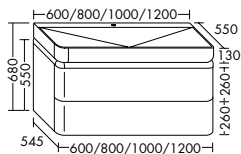

Mineral cast washbasin
– depth of basin: 113 mm
Under cupboard
– 2 pull out drawers
– incl. burgbad cleanFlow

SGZA060	600 mm	3163,-	3557,-
SGZA080	800 mm	3426,-	3848,-
SGZA100	1000 mm	3699,-	4159,-
SGZA120	1200 mm	3999,-	4491,-

NEW 01.04.2024

Mineral cast washbasin
– depth of basin: 113 mm
Under cupboard
– 2 pull out drawers
– 1 double socket right
– Direct electrical connection
– incl. burgbad cleanFlow
– IP24

SGTW060	600 mm	3279,-	3673,-
SGTW080	800 mm	3542,-	3966,-
SGTW100	1000 mm	3818,-	4275,-
SGTW120	1200 mm	4116,-	4609,-

i Article not available in UK.
Electrical connection required