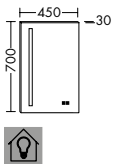

– LED-light, 5700 K, EEG E
– 1 sensor-switch: ON/OFF
– 1 mirror heating, 38 W
– 1 sensor-switch: mirror heating
– mirror carcass alu coloured
– IP44

SIJV045	10	450 mm	570,-