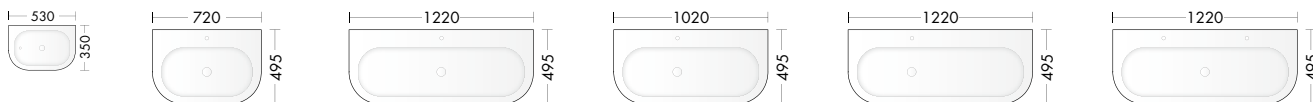

MINERAL CAST WASHBASINS