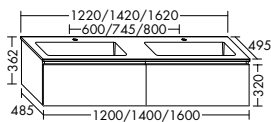

DESCRIPTION	REF.NO	WIDTH	PG 1	PG 2	PG 3
Washbasin colours White gloss No. C0001 (Standard) White Matt No. C0037 Surcharge SOAS99 219,-	Included 	Material Mineral cast: combination of pulverised natural stone powder and polyester resin as binding agent. Polyester surface is finished to high gloss dirt repellent surface - free of pores.			

MINERAL CAST WASHBASIN INCL. VANITY UNIT DEPTH 495

Mineral cast double washbasin
– depth of basin: 100 mm
Under cupboard
– 2 pull out drawers, 350 mm deep, with bottle-trap cut-out and divider
– incl. burgbad cleanFlow

SGWD122	1220 mm	3023,-	3658,-	3969,-
SGWD142	1420 mm	3384,-	4041,-	4363,-
SGWD162	1620 mm	3583,-	4226,-	4547,-