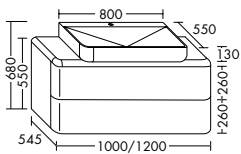

Mineral cast washbasin
- depth of basin: 113 mm
Under cupboard
- 2 pull out drawers
- incl. burgbad cleanFlow

SHCV100	1000 mm	3699,-	4159,-
SHCV120	1200 mm	3999,-	4491,-

NEW 01.04.2024