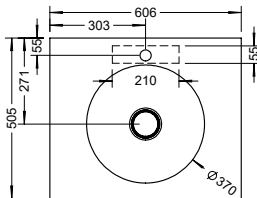

Wood grain: horizontal wood grain front: vertical

burgbad cleanFlow: allows water to accumulate in the basin **FLOA080 cover**. See page: 153. Please order separately.

Drilling of 2/3-hole fittings available. Surcharge per fitting MPFBOL3: **156,-**. Without tap hole: no surcharge.