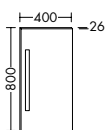

- LED-light, 4000 K
- Energy efficiency grade E
- connection to room light
- carcass chrome coloured
- reversible
- IP44

SIEG040		9,6	400 mm	570,-	570,-

burgbad cleanFlow: allows water to accumulate in the basin **FLOA080 cover**. See page: 153. Please order separately.

Room switches and electrical equipment can be altered to make them suitable for use in your country. Surcharge SOAS999: **219,-**, infos see page: 7.