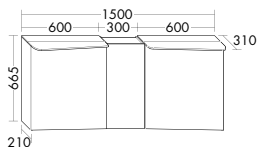

- 3 double mirrored doors
- 2 LED-lights, 4200 K
- Energy efficiency grade E
- 2 switches/ 2 sockets
- glass shelves
- IP24

SFTZ150 L/R   2x8   1500 mm   **2814,-**

i Article not available in UK.

INCL. LED-ILLUMINATION OF WASHBASIN, 5 W

SFUF150 L/R   2x8   1500 mm   **3396,-**