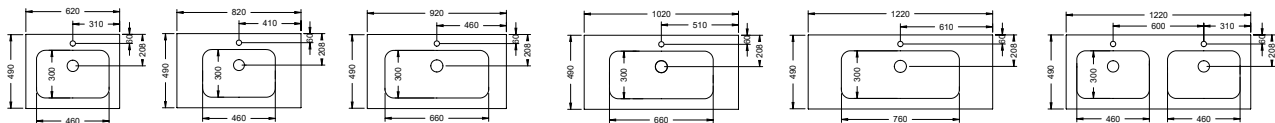

DESCRIPTION	REF.NO	WIDTH	PRICE
Washbasin colour White No. A0070	Included Cover: Chrome	Material Glass is a composition of natural raw materials including quartz sand, soda, lime, potassium feldspar. This is heated to temperatures of up to 1600°C. Glass is 100% recyclable. Burgbad's opti-white glass has a neutral look and is colour lacquered twice.		

VANITY UNIT INCL. GLASS WASHBASIN

glass washbasin

- depth of basin: 125 mm
- **Under cupboard**
- 1 drawer top, 350 mm deep, with bottle-trap cut-out and interior divider
- 1 pull out drawer bottom, 420 mm deep

SEYX062	620 mm	1965,-
SEYX082	820 mm	2186,-
SEYX092	920 mm	2325,-
SEYX102	1020 mm	2456,-
SEYX122	1220 mm	2578,-

glass double washbasin

- depth of basin: 125 mm
- **Under cupboard**
- 2 drawers top, 350 mm deep, with bottle-trap cut-out and interior divider
- 2 pull out drawers bottom, 420 mm deep

SEYY122	1220 mm	3608,-