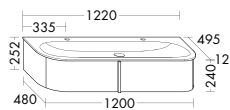

DESCRIPTION	REF.NO	WIDTH	PG 1	PG 2
Washbasin colours	Included	Material			
  White gloss No. C0001 (Standard)	 White Matt No. C0037 Surcharge SOAS999: 219,-		Mineral cast: combination of pulverised natural stone powder and polyester resin as binding agent. Polyester surface is finished to high gloss dirt repellent surface - free of pores.		

MINERAL CAST WASHBASINS INCL. VANITY UNIT

NEW 01.01.2024

Mineral cast washbasin

- depth of basin: 120 mm

vanity unit

- 1 drawer with cut-out for plumbing and 2 storage boxes
- incl. burgbad cleanFlow

SGZC122	1220 mm	3092,-	3780,-