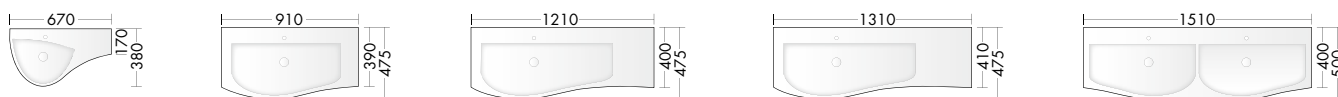

MINERAL CAST WASHBASINS