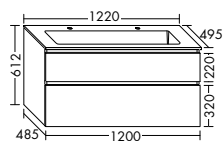

Mineral cast washbasin with 2 tap holes
– depth of basin: 100 mm
vanity unit
– 1 drawer top, 350 mm deep, with bottle-trap cut-out and interior divider
– 1 pull out drawer bottom
– incl. burgbad cleanFlow

SGHV122		1220 mm	2533,-	3023,-	3253,-