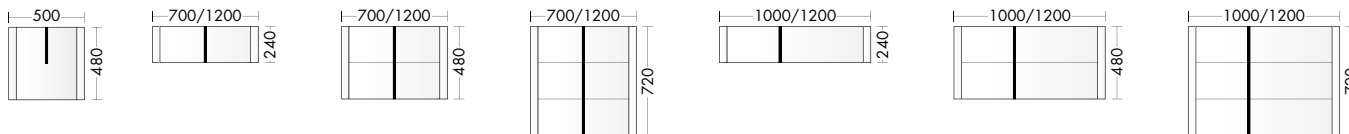

VANITY UNITS