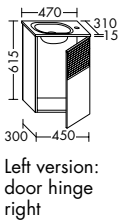

Mineral cast washbasin
– depth of basin: 90 mm
– basin size: 300x180 mm
vantiy unit
– 1 door top with pleat-effect structure

SGGV047 L/R	470 mm	986,-

i You can choose how the washbasin is mounted, basin R or L.