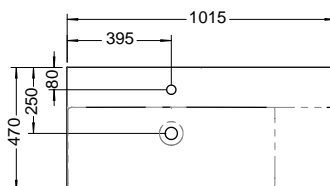

burgbad cleanFlow: allows water to accumulate in the basin **FLOA080 cover**. See page: 153. Please order separately.

Drilling of 2/3-hole fittings available. Surcharge per fitting MPFBOL3: **156,-**. Without tap hole: no surcharge.