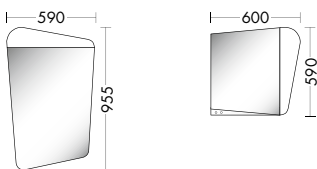

ILLUMINATED MIRROR