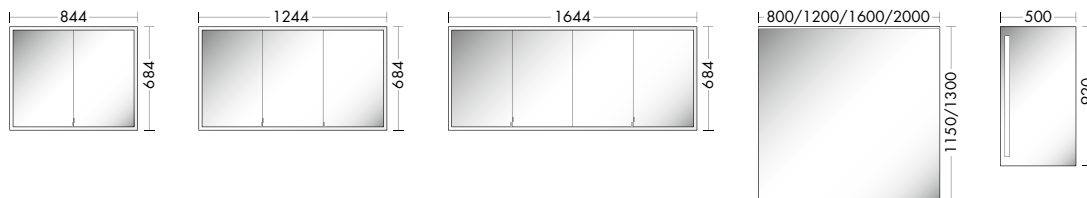

Mirror cabinet with all-round LED lighting and light temperature control

Mineral cast double washbasin in 1214 mm width

Tall unit with mirror

MINERAL CAST WASHBASINS

VANITY UNITS

BASE UNITS

MIRROR CABINETS | ILLUMINATED MIRROR