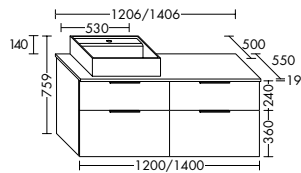

Version L

1. **Ceramic washbasin**
   - depth of basin: 125 mm
2. **Under cupboard**
   - console plate in front colour
   - 1 drawer top, 350 mm deep, with bottle-trap cut-out and interior divider
   - 1 drawer top, 350 mm deep
   - 2 pull out drawers bottom, 420 mm deep
   - incl. metal consoles

SGUS120 L/R	1206 mm	3508,-
SGUS140 L/R	1406 mm	3928,-