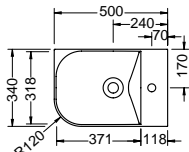

Version L

mineral cast washbasin:

- depth of basin: 113 mm

vanity unit:

- 1 pull out drawer

- incl. burghad cleanFlow

SGUC050	L/R	500 mm	2724,-	3051,-
----------------	-----	--------	---------------	---------------