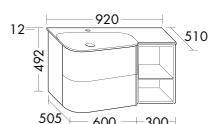

Version L

Mineral cast washbasin

- depth of basin: 120 mm
- **Under cupboard**
- 1 pull out drawer top with bottle-trap cut-out and divider
- 1 pull out drawer bottom
- open shelf with 1 fixed shelf
- incl. burgbad cleanFlow

SFUV092 L/R   920 mm   **2694,-**