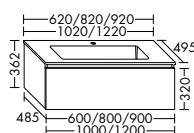

MINERAL CAST WASHBASIN INCL. VANITY UNIT DEPTH 495

Mineral cast washbasin
– depth of basin: 100 mm
Under cupboard
– 1 pull out drawer, 350 mm deep, with bottle-trap cut-out and divider
– incl. burgbad cleanFlow

SGVX062	620 mm	1693,-	2046,-	2228,-
SGVX082	820 mm	1781,-	2153,-	2346,-
SGVX092	920 mm	1853,-	2235,-	2428,-
SGVX102	1020 mm	1922,-	2316,-	2511,-
SGVX122	1220 mm	2061,-	2477,-	2672,-