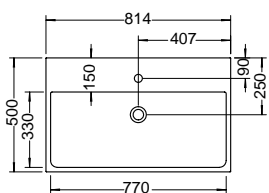

- **burgbad cleanFlow:** allows water to accumulate in the basin **FLOA080 cover.** See page: 153 . Please order separately.
- Drilling of 2/3-hole fittings available. Surcharge per fitting MPFBOL3: **156,-**. Without tap hole: no surcharge.
- **made to measure possible.** Surcharge SOAT999 **219,-**, infos see page: 7.