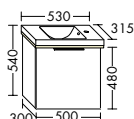

ceramic washbasin

- depth of basin: 100 mm

vanity unit

- 1 flap with interior divider, bonded with front

SFPQ053

8

530 mm

988,-

i Socket necessary

LED-lighting of vanity unit

- incl. switch to dim, 4000 K, EEK G, IP24

F Washbasin only available with 1 mixer hole.

i You can choose how the washbasin is mounted, basin R or L.