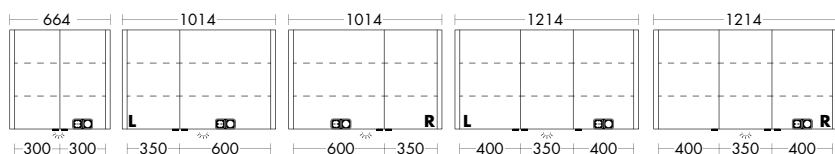

Lavo 2.0

	DESCRIPTION	REF.NO	WATT	WIDTH	PG 1	PG 2

MIRROR CABINETS WITH VERTICAL LED-LIGHT

- double mirrored doors
- LED-light, 2700 K - 6500 K
- Energy efficiency grade F
- 1 switch/ 1 socket
- Light temperature control: Cold/warm white and dimming function
- glass shelves
- 2 boxes
- 1 magnifying mirror
- 1 magnetic rail
- IP24

SPOV072	2x12,9	664 mm	2792,-	3156,-
SPOV102 L/R	2x12,9	1014 mm	3090,-	3497,-
SPOV122 L/R	2x12,9	1214 mm	3291,-	3731,-

i Article not available in UK.

- double mirrored doors
- LED-light, 2700 K - 6500 K
- Energy efficiency grade F
- 1 switch/ 1 socket
- Light temperature control: Cold/warm white and dimming function
- glass shelves
- 2 boxes
- 1 magnifying mirror
- 1 magnetic rail
- LED-lighting of washbasin, 2 W
- IP24

SPOW072	2x12,9	664 mm	2961,-	3341,-
SPOW102 L/R	2x12,9	1014 mm	3259,-	3683,-
SPOW122 L/R	2x12,9	1214 mm	3459,-	3917,-

i Article not available in UK.

ILLUMINATED MIRROR

- circulating LED-light, 2700 K - 6500 K
- dimmable (3 levels)
- Energy efficiency grade G
- 1 switch, selection: cold/warm white
- Carcass: White
- IP24

SIJH050	40,3	500 mm	1161,-	1161,-

i Changing position of socket possible. Only horizontally! Surcharge SOAS999: **219,-**, infos see page: 7.

i Room switches and electrical equipment can be altered to make them suitable for use in your country. Surcharge SOAS999: **219,-**, infos see page: 7.