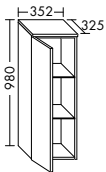

- 1 door
- 2 glass shelves
- incl. worktop

UHDZ035 L/R   352 mm   **932,-**

NIGHT LIGHT WITH MOTION SENSOR

- Night light for mounting under the vanity unit, 4.1 W, 4500 K
- Energy efficiency grade G
- Motion sensor
- Socket connection
- IP24

ZUBI045   450 mm   **326,-**

i Article not available in UK.
Provide a socket inside the vanity unit.