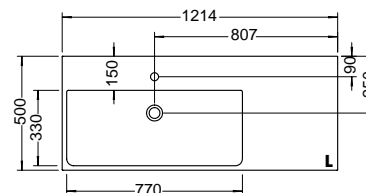

- **burgbad cleanFlow:** allows water to accumulate in the basin **FLOA080 cover.** See page: 153 . Please order separately.
- Drilling of 2/3-hole fittings available. Surcharge per fitting MPFBOL3: **156,-**. Without tap hole: no surcharge.
- **made to measure possible.** Surcharge SOAT999 **219,-**, infos see page: 7.