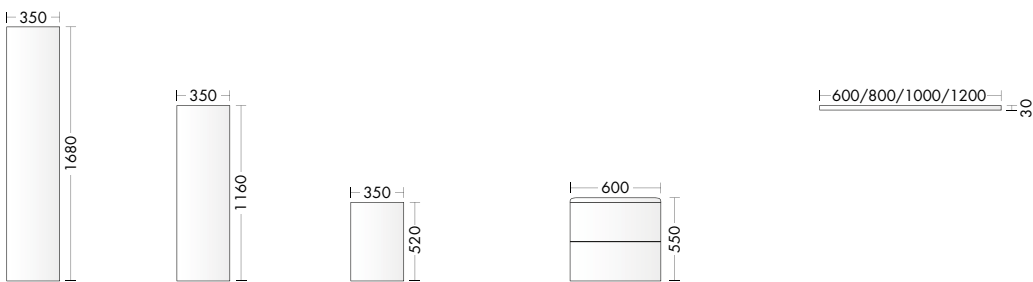

ILLUMINATED MIRROR

CABINETS | SIDEBORD | WALL RACKS