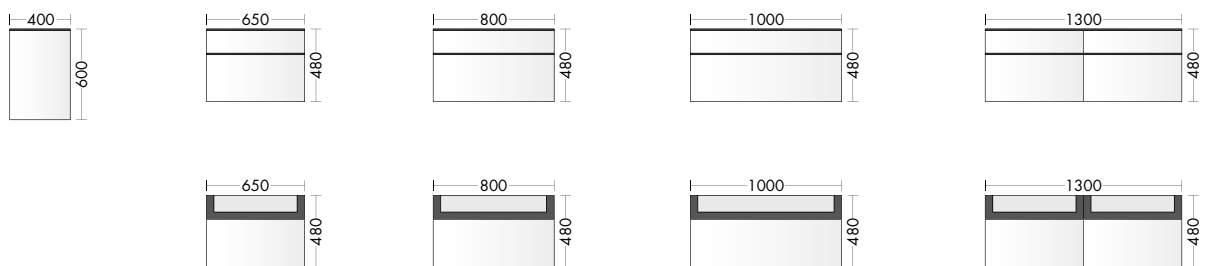

VANITY UNITS