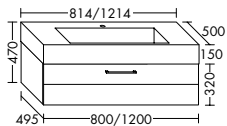

DESCRIPTION	REF.NO	WIDTH	PG 1	PG 2
Washbasin colours	Included	Material			
 White gloss No. C0001 (Standard)	 White Matt No. C0037 Surcharge SOAS999: 219,-		Mineral cast: combination of pulverised natural stone powder and polyester resin as binding agent. Polyester surface is finished to high gloss dirt repellent surface - free of pores.		

MINERAL CAST WASHBASIN (DEPTH 500 MM) INCL. VANITY UNIT

Mineral cast washbasin

1. depth of basin: 130 mm
2. ### Under cupboard
3. 1 pull out drawer with splitted front fascia
   - 2 metal boxes
   - incl. burgbad cleanFlow

SEUT081	814 mm	3441,-	3748,-
SEUT121	1214 mm	3827,-	4243,-