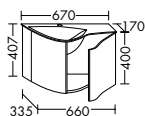

SFHM067

L/R

1

670 mm

2451,-

2627,-

2865,-

Left version: washbasin left, door hinge right

Mineral cast washbasin

- depth of basin: 110 mm

Under cupboard

- 1 door

- incl. burgbad cleanFlow

DEPTH

380 mm

SFHB06T

L/R

670 mm

1958,-

2128,-

2366,-