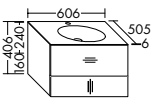

TIP ON

Mineral cast washbasin
– depth of basin: 90 mm
Under cupboard
– 1 drawer top with bottle-trap cut-out
– 1 drawer bottom
– 1 metal box
– incl. burgbad cleanFlow

SFHR060	606 mm	3184,-	3705,-	3975,-
i	3 tap drilling not possible.