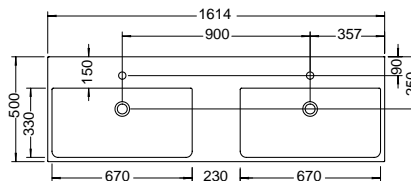

made to measure:

870 - 910

- **burgbad cleanFlow:** allows water to accumulate in the basin **FLOA080 cover.** See page: 153 . Please order separately.
- Drilling of 2/3-hole fittings available. Surcharge per fitting MPFBOL3: **156,-**. Without tap hole: no surcharge.
- made to measure possible. Surcharge SOAT999 **219,-**, infos see page: 7.