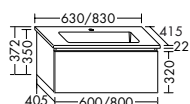

CERAMIC WASHBASINS INCL. VANITY UNIT DEPTH 415

ceramic washbasin

- depth of basin: 120 mm

Under cupboard

- 1 pull out drawer, 260 mm deep, with bottle-trap cut-out and divider

SGVP063	630 mm	1556,-	1892,-	2066,-
SGVP083	830 mm	1697,-	2046,-	2229,-