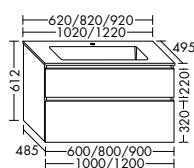

Mineral cast washbasin
– depth of basin: 100 mm
Under cupboard
– 1 drawer top, 350 mm deep, with bottle-trap cut-out and interior divider
– 1 pull out drawer bottom
– incl. burgbad cleanFlow

SGHT062	620 mm	1991,-	2406,-	2621,-
SGHT082	820 mm	2096,-	2533,-	2760,-
SGHT092	920 mm	2179,-	2629,-	2858,-
SGHT102	1020 mm	2261,-	2724,-	2953,-
SGHT122	1220 mm	2424,-	2914,-	3144,-

burgbad cleanFlow: allows water to accumulate in the basin **FLOA080 cover**. See page: 153. Please order separately.

Drilling of 2/3-hole fittings available. Surcharge per fitting MPFBOL3: **156,-**. Without tap hole: no surcharge.