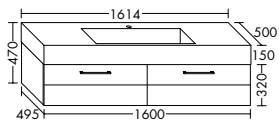

Mineral cast washbasin
– depth of basin: 130 mm
vanity unit
– 2 pull out drawers with splitted front fascia
– 2 metal boxes
– incl. burgbad cleanFlow

SEUT161		1614 mm	4738,-	5139,-