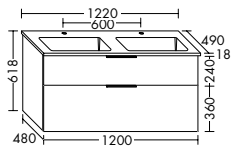

DESCRIPTION	REF.NO	WATT	WIDTH	PRICE
Washbasin colour	Included	Material			
		Mineral cast: combination of pulverised natural stone powder and polyester resin as binding agent. Polyester surface is finished to high gloss dirt repellent surface - free of pores.			
White gloss No. C0001					

MINERAL CAST WASHBASINS INCL. VANITY UNIT

NEW 01.05.2024

Mineral cast double washbasin vanity unit	SHCD122		1220 mm	2211,-
– depth of basin: 120 mm – 1 drawer top, 350 mm deep, with 2 bottle-trap cut-outs and interior divider – 1 pull out drawer bottom, 420 mm deep – incl. burgbad cleanFlow