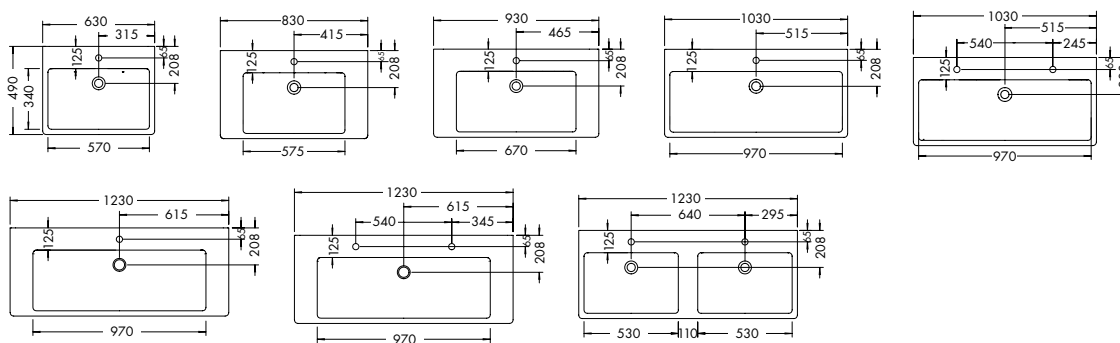

DESCRIPTION	REF.NO	WATT	WIDTH	PRICE
Washbasin colour	Included Material				
	Ceramics - are industrially produced of high-quality porcelain raw materials: kaolin, clay feldspat and quartz. When firing temperatures reach approximately 1,250°C, the ceramic body creates a lasting compound with the glaze that gives the product a high mechanical consistency and a cohesive glass surface.				
White No. C0001					

CERAMIC WASHBASINS INCL. VANITY UNIT

Ceramic double washbasin

- depth of basin: 130 mm

Under cupboard

- 1 drawer top, 350 mm deep, with 2 bottle-trap cut-outs and interior divider
- 1 pull out drawer bottom, 420 mm deep

LED-lighting of vanity unit

- incl. switch to dim, 4000 K, EEK G, IP24

SEZC123

14,7

1230 mm

2713,-

Socket necessary

Ceramic double washbasin

- depth of basin: 130 mm

Under cupboard

- 2 drawers top, 350 mm deep, with bottle-trap cut-out and interior divider
- 2 pull out drawers bottom, 420 mm deep

SEYT123

1230 mm

2927,-

Ceramic double washbasin

- depth of basin: 130 mm

Under cupboard

- 2 drawers top, 350 mm deep, with bottle-trap cut-out and interior divider
- 2 pull out drawers bottom, 420 mm deep

LED-lighting of vanity unit

- incl. switch to dim, 4000 K, EEK G, IP24

SEZD123

14,7

1230 mm

3431,-

Socket necessary

Washbasin only available with 1 mixer hole.