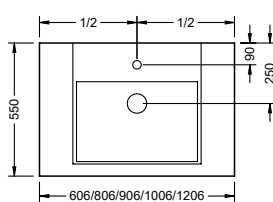

SGUP060/080/090/100/120