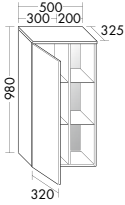

DESCRIPTION	REF.NO	WIDTH	PRICE

MID-HEIGHT UNITS

Open shelf of mid height cabinets UHGZ050 and UHUA050 can be ordered in following colours:

Carcass colour No. T0000   White hgl. No. T0014   Platinum No. T0011   Bronze No. T0012

Available in another Badu carcass colour on request. Surcharge SOAS999: **219,-**

- 1 door open with overhang
- 2 glass shelves
- open shelf with 2 shelves
- 1 fixed central panel
- incl. top

UHGZ050 L/R   500 mm   **1403,-**

Version L

- 1 door open with overhang
- 2 glass shelves
- 1 open shelf with 2 shelves and verticaler LED-light, 4,3 W, 4200 K
- Energy efficiency grade G
- connected to room light
- 1 fixed central panel
- incl. worktop
- IP20

UHUA050 L/R   500 mm   **1708,-**

Version L

- 1 door
- 2 glass shelves
- incl. worktop

UHDZ035 L/R   352 mm   **932,-**

NIGHT LIGHT WITH MOTION SENSOR

- Night light for mounting under the vanity unit, 4.1 W, 4500 K
- Energy efficiency grade G
- Motion sensor
- Socket connection
- IP24

ZUBI045   450 mm   **326,-**

i Article not available in UK.
Provide a socket inside the vanity unit.