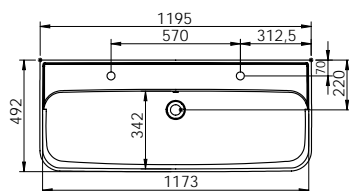

*Vanity unit lighting with touch switch feasible (installation of body on the right). Surcharge SOAS999: **219,-**

Washbasin only available with 1 mixer hole.