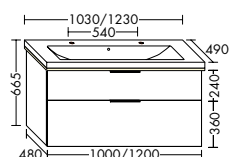

1. **ceramic washbasin with 2 tap holes**
   – depth of basin: 130 mm
   Under cupboard
   – 1 drawer top, 350 mm deep, with bottle-trap cut-out and interior divider
   – 1 pull out drawer bottom, 420 mm deep
   LED-lighting of vanity unit
   – incl. switch to dim, 4000 K, EEK G, IP24

SEZB103	14,0	1030 mm	2441,-
SEZB123	14,7	1230 mm	2588,-

Can be mounted only with push to open system or spec. siphon.
Socket necessary