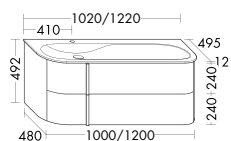

Version L

Mineral cast washbasin

– depth of basin: 120 mm

Under cupboard

- 1 top drawer with ut-out for plumbing and 2 storage boxes
- 1 pull out drawer bottom
- incl. burbad cleanFlow

SFZS102	L/R	1020 mm	2972,-	3893,-
SFZS122	L/R	1220 mm	3191,-	4181,-