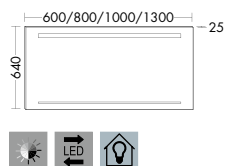

SPIZ060	6,0	606 mm	1646,-	1646,-
SPIZ080	8,0	806 mm	1926,-	1926,-
SPIZ100	9,6	1006 mm	2141,-	2141,-
SPIZ130 L/R	12,5	1306 mm	2655,-	2655,-

i Article not available in UK.

MIRROR WITH HORIZONTAL LED-LIGHT