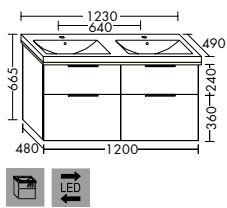

- depth of basin: 130 mm

Under cupboard

- 2 drawers top, 350 mm deep, with bottle-trap cut-out and interior divider
- 2 pull out drawers bottom, 420 mm deep

SEYT123

1230 mm

2927,-

Ceramic double washbasin

- depth of basin: 130 mm