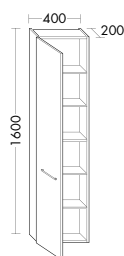

TALL UNIT

- 1 door
- 4 glass shelves
- 1 fixed shelf

HSGM040 L/R	400 mm	1704,-	2064,-