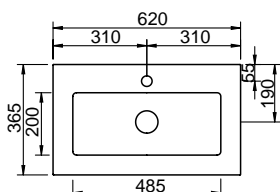

burgbad cleanFlow: allows water to accumulate in the basin **FLOA080 cover**. See page: 153. Please order separately.

Drilling of 2/3-hole fittings available. Surcharge per fitting MPFBOL3: **156,-**. Without tap hole: no surcharge.