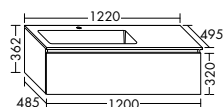

Version L

Mineral cast washbasin

- depth of basin: 100 mm

Under cupboard

- 1 pull out drawer, 350 mm deep, with bottle-trap cut-out and divider
- incl. burgbad cleanFlow

SGVY122 L/R	1220 mm	2153,-	2569,-	2766,-