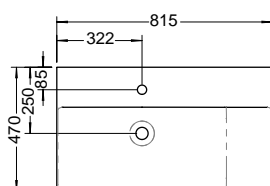

burgbad cleanFlow: allows water to accumulate in the basin **FLOA080 cover**. See page: 153. Please order separately.

Drilling of 2/3-hole fittings available. Surcharge per fitting MPFBOL3: **156,-**. Without tap hole: no surcharge.