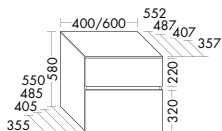

USIQ080	800 mm	1251,-	1616,-	1866,-
USIQ100	1000 mm	1316,-	1712,-	1969,-
USIQ120	1200 mm	1382,-	1798,-	2064,-

BASE UNITS

- 1 drawer top
- 1 pull out drawer bottom
- incl. worktop

made to measure:

➡ 300 - 600