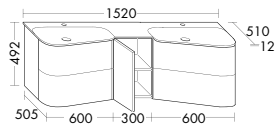

Version L

Mineral cast washbasin

- depth of basin: 120 mm

Under cupboard

- 2 pull out drawers top with bottle-trap cut-out and divider
- 2 pull out drawers bottom
- 1 door, 1 glass shelf in centre, with tip on-technique
- incl. burgbad cleanFlow

SFUL152 L/R 1520 mm **4686,-**