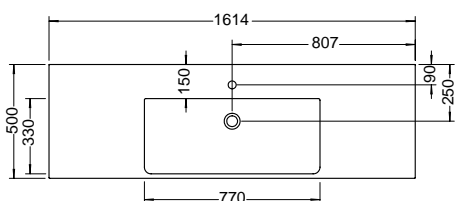

- **burgbad cleanFlow:** allows water to accumulate in the basin **FLOA080 cover.** See page: 153 . Please order separately.
- Drilling of 2/3-hole fittings available. Surcharge per fitting MPFBOL3: **156,-**. Without tap hole: no surcharge.
- **made to measure possible.** Surcharge SOAT999 **219,-**, infos see page: 7.