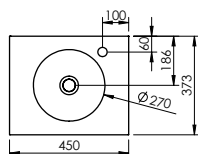

Version R

ILLUMINATED MIRROR

NEW 01.01.2024

- circulating LED-light, 2700 K - 6500 K
- dimmable (3 levels)
- Energy efficiency grade G
- 1 switch, selection: cold/warm white
- Carcass: White Matt no. K0023, Black matt No. K0087
- IP24

SIIK050	20,9	500 mm	1571,-	1571,-	1571,-

Wood grain: horizontal wood grain front: vertical

burghbad cleanFlow: allows water to accumulate in the basin **FLOA080 cover**. See page: 153. Please order separately.

Washbasin only available with 1 mixer hole. Without tap hole: no no surcharge.