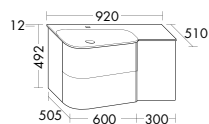

Version L

Mineral cast washbasin

- depth of basin: 120 mm
- **Under cupboard**
- 1 pull out drawer top with bottle-trap cut-out and divider
- 1 pull out drawer bottom
- 1 door, 1 glass shelf on side, with tip on-technique
- incl. burgbad cleanFlow

SFUH092 L/R   920 mm   **2927,-**