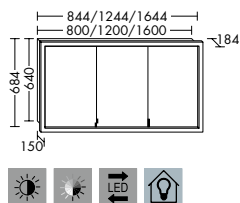

MIRROR CABINET WITH FRAME WORK INCL. LED ILLUMINATION TO BE BUILT INTO WALL

- double mirrored doors
- Installation frame, matt white, with LED lighting, 2700 K - 6500 K
- Energy efficiency grade G
- 1 switch, selection: cold/warm white
- 1 functional panel incl. 2 sockets, 1 magnifying mirror
- SPFT160: 2 functional panels
- 1 interior divider
- carcass melamine grey
- IP24

SPFT080	38,7	844 mm	5038,-	5038,-
SPFT120	49,0	1244 mm	5993,-	5993,-
SPFT160	59,3	1644 mm	7408,-	7408,-

i Article not available in UK.

Installation dimension online:
<http://montageanleitungen.eu/M1141.pdf>