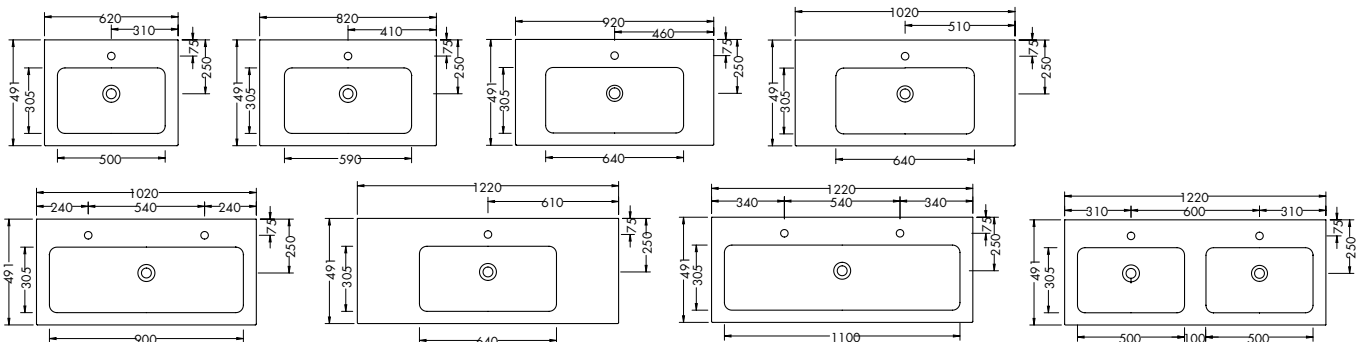

MINERAL CAST WASHBASINS INCL. VANITY UNIT

NEW 01.05.2024

Mineral cast double washbasin vanity unit	SHCD122		1220 mm	2211,-
– depth of basin: 120 mm – 1 drawer top, 350 mm deep, with 2 bottle-trap cut-outs and interior divider – 1 pull out drawer bottom, 420 mm deep – incl. burgbad cleanFlow				

NEW 01.05.2024

Mineral cast double washbasin vanity unit	SHCE122	14,7	1220 mm	2713,-
– depth of basin: 120 mm – 1 drawer top, 350 mm deep, with 2 bottle-trap cut-outs and interior divider – 1 pull out drawer bottom, 420 mm deep – incl. burgbad cleanFlow LED-lighting of vanity unit – incl. switch to dim, 4000 K, EEK G, IP24				

NEW 01.05.2024

Mineral cast double washbasin vanity unit	SHCF122		1220 mm	2927,-
– depth of basin: 120 mm – 2 drawers top, 350 mm deep, with bottle-trap cut-out and interior divider – 2 pull out drawers bottom, 420 mm deep – incl. burgbad cleanFlow				

NEW 01.05.2024

Mineral cast double washbasin vanity unit	SHCG122	14,7	1220 mm	3431,-
– depth of basin: 120 mm – 2 drawers top, 350 mm deep, with bottle-trap cut-out and interior divider – 2 pull out drawers bottom, 420 mm deep – incl. burgbad cleanFlow LED-lighting of vanity unit – incl. switch to dim, 4000 K, EEK G, IP24				

burgbad cleanFlow: allows water to accumulate in the basin with **FLOA071 cover**. See page: 153. Please order separately.
Washbasin only available with 1 mixer hole.