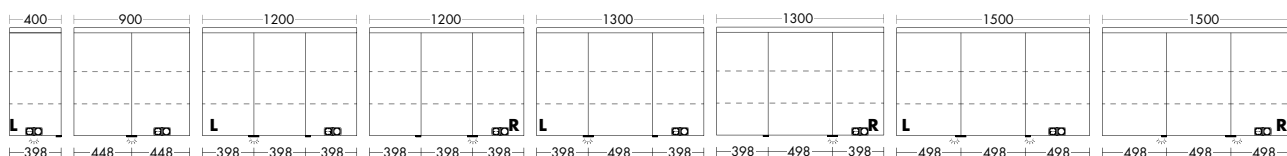

DESCRIPTION	REF.NO	WATT	WIDTH	PG 1	PG 2	PG 3

MIRROR CABINETS WITH HORIZONTAL LED-LIGHTING

- double mirrored doors
- LED lighting top, 3000 K - 6000 K
- Energy efficiency grade G
- 1 switch/ 1 socket
- Light temperature control: Cold/ warm white and dimming function
- glass shelves
- 1 magnifying mirror
- IP24

SPRN040 L/R	6,0	400 mm	1266,-	1371,-	1494,-
SPRN090	13,0	900 mm	2404,-	2606,-	2850,-
SPRN120 L/R	17,5	1200 mm	2936,-	3161,-	3461,-
SPRN130 L/R	19,0	1300 mm	3195,-	3461,-	3758,-
SPRN150 L/R	21,5	1500 mm	3407,-	3692,-	3981,-

i Article not available in UK.

- double mirrored doors
- LED lighting top, 3000 K - 6000 K
- Energy efficiency grade G
- 1 switch/ 1 socket
- Light temperature control: Cold/ warm white and dimming function
- glass shelves
- 1 magnifying mirror
- LED-lighting of washbasin, 2 W
- IP24

SPRO040 L/R	6,0	400 mm	1515,-	1614,-	1748,-
SPRO090	13,0	900 mm	2649,-	2850,-	3098,-
SPRO120 L/R	17,5	1200 mm	3184,-	3407,-	3707,-
SPRO130 L/R	19,0	1300 mm	3441,-	3707,-	4009,-
SPRO150 L/R	21,5	1500 mm	3656,-	3941,-	4230,-

i Article not available in UK.

MIRROR WITH LED-LIGHT

- circulating LED-light, 4000 K
- Energy efficiency grade E
- 1 sensor-switch
- Carcass: White
- IP44

SIIN040	20,7	400 mm	1093,-	1093,-	1093,-
SIIN090	30,3	900 mm	1346,-	1346,-	1346,-
SIIN120	36,1	1200 mm	1493,-	1493,-	1493,-
SIIN140	39,9	1400 mm	1599,-	1599,-	1599,-

Changing position of socket possible. Only horizontally! Surcharge SOAS999: **219,-**, infos see page: 7.

Room switches and electrical equipment can be altered to make them suitable for use in your country. Surcharge SOAS999: **219,-**, infos see page: 7.