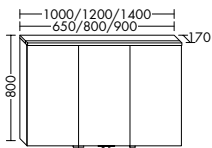

- double mirrored doors
- LED lighting top, 4250 K
- Energy efficiency grade G
- 1 switch/ 1 socket
- glass shelves
- LED-lighting of washbasin 5 W
- IP24

SPGT065		4,6	650 mm	1515,-
SPGT080		5,7	800 mm	1624,-
SPGT090		6,5	900 mm	1678,-
SPGT100		7,2	1000 mm	1740,-
SPGT120	L/R	8,7	1200 mm	2004,-
SPGT140	L/R	10,2	1400 mm	2423,-

i Article not available in UK.