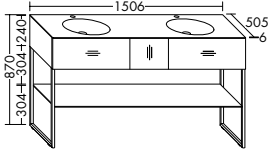

DESCRIPTION	REF.NO	WIDTH	PG 1	PG 2	PG 3
Washbasin colours	Included	Material				
 White gloss No. C0001 (Standard)	 White Matt No. C0037 Surcharge SOAS999: 219,-		Mineral cast: combination of pulverised natural stone powder and polyester resin as binding agent. Polyester surface is finished to high gloss dirt repellent surface - free of pores.			

MINERAL CAST WASHBASINS INCL. VANITY UNIT

TIP ON

Mineral cast washbasin

- depth of basin: 90 mm

Under cupboard

- 1 pull out drawer with bottle-trap cut-out, front divided and bonded
- 1 pull out drawer with bottle-trap cut-out
- 1 metal box
- 1 shelf
- metal legs, Silk black (thickness: 20 mm)
- incl. burgbad cleanFlow

SFHQ150 L/R 1506 mm **5226,-** **5951,-** **6227,-**

- **i** Version L: pull out drawer left, front divided and bonded
- Version R: pull out drawer right, front divided and bonded