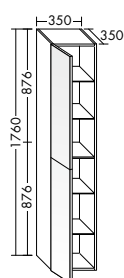

- 2 doors with tip on-technique
- 2 interior drawers
- 4 shelves
- 1 fixed shelf

HSIU035	L/R	350 mm	1733,-	2055,-	2321,-

TIP ON

- 2 mirror doors with tip on-technique
- 4 shelves
- 1 fixed shelf

HSIW035	L/R	350 mm	1802,-	2124,-	2355,-

TIP ON

BENCH

- metal legs, Silk black (thickness: 20 mm)

BANB070		700 mm	1016,-	1193,-	1451,-

	DESCRIPTION	REF.NO	WIDTH	PRICE