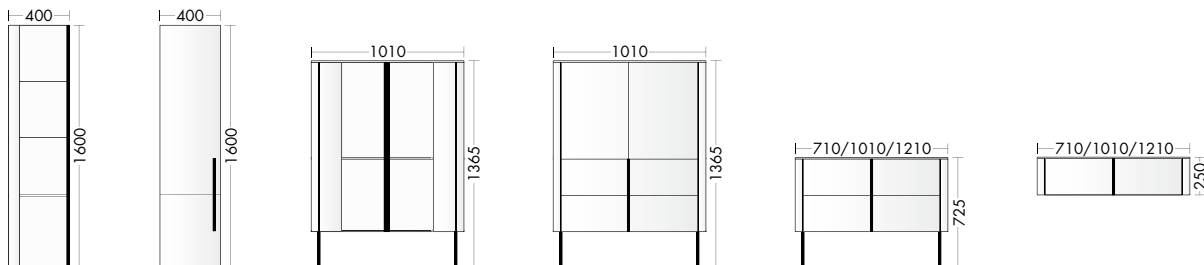

MINERAL CAST WASHBASINS

VANITY UNITS

MIRROR CABINETS | ILLUMINATED MIRROR

CABINETS

ACCESSORIES