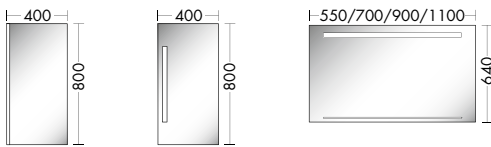

ILLUMINATED MIRROR