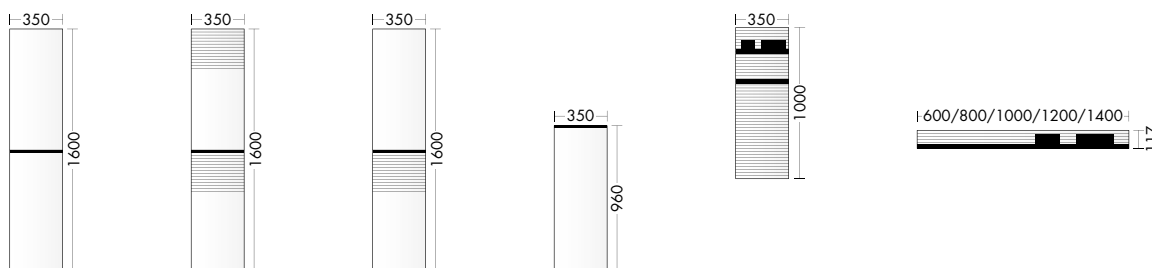

MINERAL CAST WASHBASINS

VANITY UNITS

MIRROR CABINETS

ILLUMINATED MIRROR

CABINETS