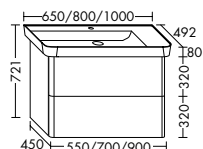

Version L

Mineral cast washbasin
– depth of basin: 120 mm
vantiy unit
– 1 pull out drawer top, 350 mm deep, with interior divider
– 1 pull out drawer bottom
– incl. burgbad cleanFlow

SFEO065	L/R	650 mm	1856,-
SFEO080	L/R	800 mm	2034,-
SFEO100	L/R	1000 mm	2188,-

INCL. LED LIGHTING OF RECESSED GRIP
4200 K, vertical / connected to room light* / IP24 / EEG G

SFFU065	L/R	2x6	650 mm	2267,-
SFFU080	L/R	2x6	800 mm	2445,-
SFFU100	L/R	2x6	1000 mm	2603,-