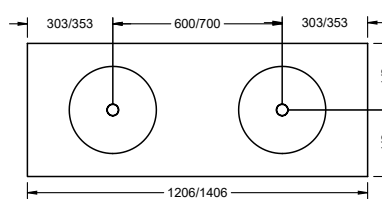

SGUO120/140

F Bore holes have to be drilled at site.