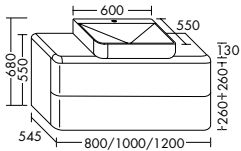

Mineral cast washbasin
- depth of basin: 113 mm
Under cupboard
- 2 pull out drawers
- incl. burgbad cleanFlow

SHCU080	800 mm	3426,-	3848,-
SHCU100	1000 mm	3699,-	4159,-
SHCU120	1200 mm	3999,-	4491,-

NEW 01.04.2024