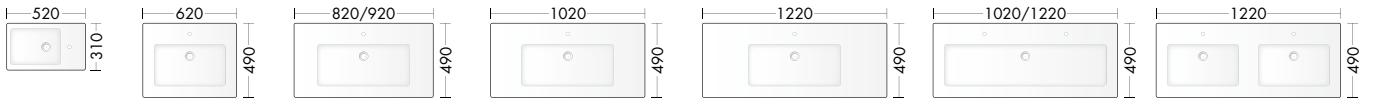

CERAMIC WASHBASINS EQIO SLIM