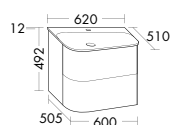

Version L

Mineral cast washbasin

- depth of basin: 120 mm
- **Under cupboard**
- 1 pull out drawer top with bottle-trap cut-out and divider
- 1 pull out drawer bottom
- incl. burgbad cleanFlow

SFUV062 L/R   620 mm   **2089,-**