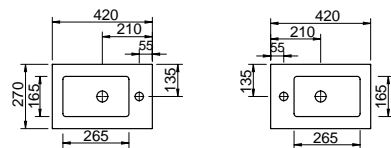

MIRROR WITH VERTICAL LED-LIGHTING

- LED-light, 4000 K
- Energy efficiency grade E
- connection to room light
- carcass chrome coloured
- reversible
- IP44

SIEG040	9,6	400 mm	570,-	570,-	570,-