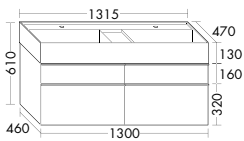

Mineral cast washbasin

- depth of basin: 105 mm

Under cupboard

- 2 drawers top, 300 mm deep, with bottle-trap cut-out
- 2 pull out drawers bottom, 350 mm deep
- incl. burgbad cleanFlow

SFKO132	1315 mm	4236,-	4423,-