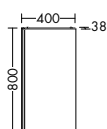

MIRROR WITH VERTICAL LED-LIGHTING

Version L

- LED-light, 4200 K
- Energy efficiency grade G
- 1 dimmer switch
- carcass: alu coloured
- IP24

SIHO040	L/R	7,4	400 mm	739,-