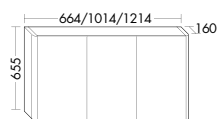

SPOV072	2x12,9	664 mm	2792,-	3156,-
SPOV102 L/R	2x12,9	1014 mm	3090,-	3497,-
SPOV122 L/R	2x12,9	1214 mm	3291,-	3731,-

i Article not available in UK.

- double mirrored doors
- LED-light, 2700 K - 6500 K
- Energy efficiency grade F
- 1 switch/ 1 socket
- Light temperature control: Cold/warm white and dimming function
- glass shelves
- 2 boxes
- 1 magnifying mirror
- 1 magnetic rail
- LED-lighting of washbasin, 2 W
- IP24