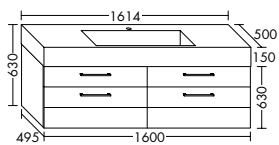

Mineral cast washbasin
– depth of basin: 130 mm
Under cupboard
– 2 pull out drawers top
– 2 pull out drawers bottom with splitted front fascia
– 4 metal boxes
– incl. burgbad cleanFlow

SEUU161		1614 mm	5638,-	6195,-