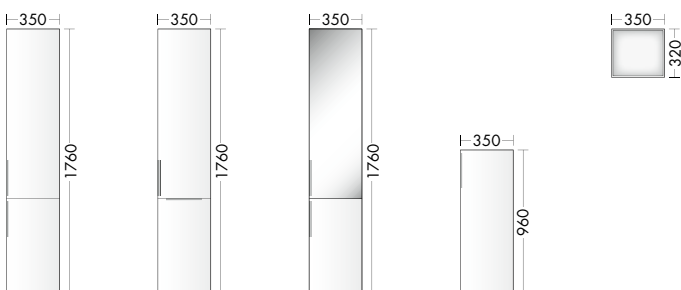

CERAMIC WASHBASINS EQIO

CERAMIC WASHBASINS EQIO SLIM

MINERAL CAST WASHBASINS

GLASS WASHBASINS

CERAMIC BASINS | MINERAL CAST WASHBASIN SIT ON VESSEL

VANITY UNITS | VANTIIY UNITS INCL. COUNTERTOPS

MIRROR CABINETS

ILLUMINATED MIRROR

CABINETS