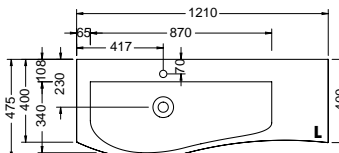

- burgbad cleanFlow: allows water to accumulate in the basin **FLOA080 cover**. See page: 153. Please order separately.
- Room switches and electrical equipment can be altered to make them suitable for use in your country. Surcharge SOAS999: **219,-**, infos see page: 7.
- Drilling of 2/3-hole fittings available. Surcharge per fitting MPFBOL3: **156,-**. Without tap hole: no surcharge.
- *Light in vanity unit: Touch control version L: lateral left, version R: lateral right.