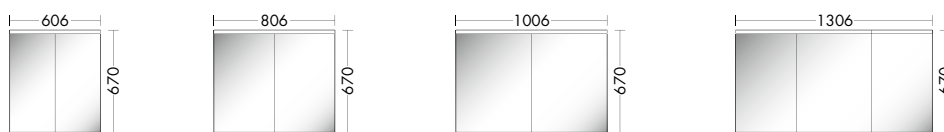

MIRROR CABINETS