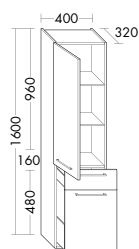

- 1 door
- 2 glass shelves
- 1 drawer
- 1 pull out drawer

HSGP040 L/R	400 mm	2130,-	2582,-

Room switches and electrical equipment can be altered to make them suitable for use in your country. Surcharge SOAS999: **219,-**, infos see page: 7.