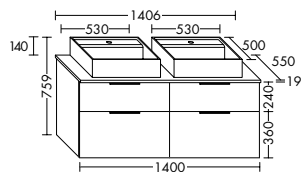

1. **Ceramic washbasin**
   - depth of basin: 125 mm
2. **Under cupboard**
   - console plate in front colour
   - 2 drawers top, 350 mm deep, with bottle-trap cut-out and interior divider
   - 2 pull out drawers bottom, 420 mm deep
   - incl. metal consoles

SGUR140	1406 mm	4498,-