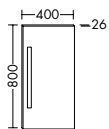

MIRROR WITH VERTICAL LED-LIGHTING

– LED-light, 4000 K
– Energy efficiency grade E
– connection to room light
– carcass chrome coloured
– reversible
– IP44

SIEG040	9,6	400 mm	570,-