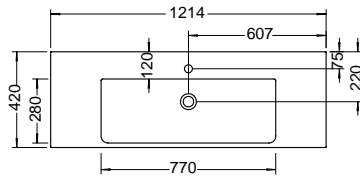

- **burgbad cleanFlow:** allows water to accumulate in the basin **FLOA080 cover.** See page: 153. Please order separately.
- Drilling of 2/3-hole fittings available. Surcharge per fitting MPFBOL3: **156,-**. Without tap hole: no surcharge.
- made to measure possible. Surcharge SOAT999 **219,-**, infos see page: 7.