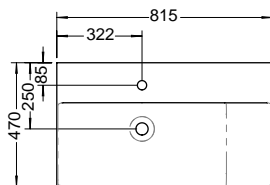

burgbad cleanFlow: allows water to accumulate in the basin **FLOA080 cover**. See page: 153. Please order separately.

Drilling of 2/3-hole fittings available. Surcharge per fitting MPFBOL3: **156,-**. Without tap hole: no surcharge.