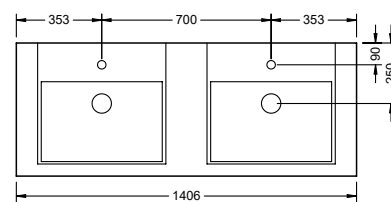

SGUR140

F Washbasin only available with 1 mixer hole.