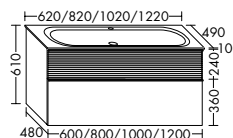

MINERAL CAST WASHBASINS INCL. VANITY UNIT

Mineral cast washbasin

- depth of basin: 100 mm

vantiy unit

- 1 drawer top, 350 mm deep, with bottle-trap cut-out and interior divider
- 1 pull out drawer bottom

SFXL062	620 mm	1828,-
SFXL082	820 mm	2053,-
SFXL102	1020 mm	2278,-
SFXL122	1220 mm	2503,-