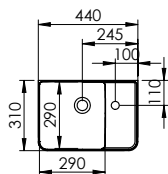

GENERAL INFORMATION

WOOD GRAIN:

vertical

It is not possible to guarantee a continuous grain pattern due to the process used.

Small colour variances are material based.

Dimensions online:

<http://montageanleitungen.eu/M1155.pdf>

DESCRIPTION	REF.NO	WATT	WIDTH	PRICE

MINERAL CAST WASHBASIN INCL. VANITY UNIT

Washbasin colour

White gloss No. C0001

Included

Material

Mineral cast: combination of pulverised natural stone powder and polyester resin as binding agent. Polyester surface is finished to high gloss dirt repellent surface - free of pores.

Left version:
washbasin left,
door hinge
right

Mineral cast washbasin

- depth of basin: 100 mm

Under cupboard

- 1 door
- 1 glass shelf
- toilet role holder

SFFZ044	L/R	440 mm	1080,-

INCL. LED LIGHTING OF RECESSED GRIP

- 4200 K, vertical / connected to room light* / IP24 / EEG G

SFGX044	L/R	2x6	440 mm	1284,-

Version L

MIRROR WITH VERTICAL LED-LIGHTING

- LED-light, 4200 K
- Energy efficiency grade G
- 1 dimmer switch
- carcass: alu coloured
- IP24

SIHO040	L/R	7,4	400 mm	739,-

- LED-light, 4000 K
- Energy efficiency grade E
- connection to room light
- carcass chrome coloured
- reversible
- IP44

SIEG040		9,6	400 mm	570,-

*Vanity unit lighting with touch switch feasible (installation of body on the right). Surcharge SOAS999: **219,-**

Washbasin only available with 1 mixer hole.