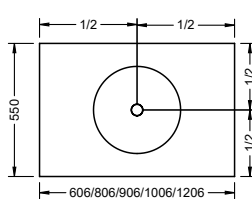

SGUM060/080/090/100/120