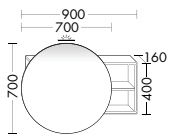

- double mirrored door
- LED-light, 2700 K - 6400 K
- Energy efficiency grade G
- 1 switch/ 1 socket
- Light temperature control: Cold/ warm white and dimming function
- 1 magnifying mirror
- shelves
- 1 fixed shelf, 1 central panel
- indirect LED wall/washbasin lighting
- IP20

SPRM090	L/R	34,0	900 mm	4269,-	4468,-	4794,-

i Article not available in UK.
Top section of mirrored door with satin-textured design.