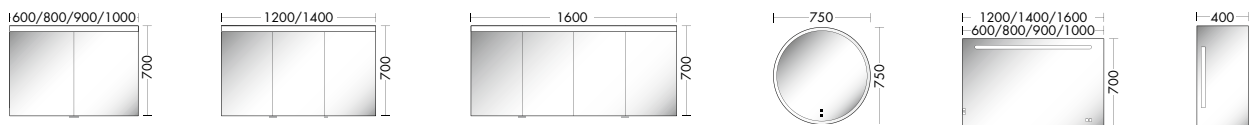

MIRROR CABINETS | ILLUMINATED MIRROR