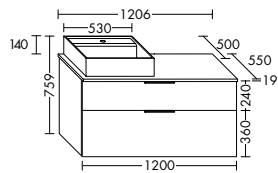

Version L

1. **Ceramic washbasin**
   - depth of basin: 125 mm
2. **Under cupboard**
   - console plate in front colour
   - 1 drawer top, 350 mm deep, with bottle-trap cut-out and interior divider
   - 1 pull out drawer bottom, 420 mm deep
   - incl. metal consoles

SGUQ120 L/R	1206 mm	2447,-