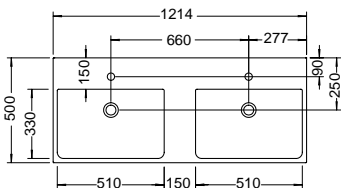

made to measure:

870 - 910

- **burgbad cleanFlow:** allows water to accumulate in the basin **FLOA080 cover.** See page: 153 . Please order separately.
- Drilling of 2/3-hole fittings available. Surcharge per fitting MPFBOL3: **156,-**. Without tap hole: no surcharge.
- made to measure possible. Surcharge SOAT999 **219,-**, infos see page: 7.