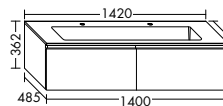

Mineral cast washbasin with 2 tap holes
– depth of basin: 100 mm
vanity unit
– 2 pull out drawers, 350 mm deep, with bottle-trap cut-out and divider
– incl. burgbad cleanFlow

SGWB142		1420 mm	3398,-	4031,-	4352,-

burgbad cleanFlow: allows water to accumulate in the basin **FLOA080 cover**. See page: 153. Please order separately.
Drilling of 2/3-hole fittings available. Surcharge per fitting MPFBOL3: **156,-**. Without tap hole: no surcharge.