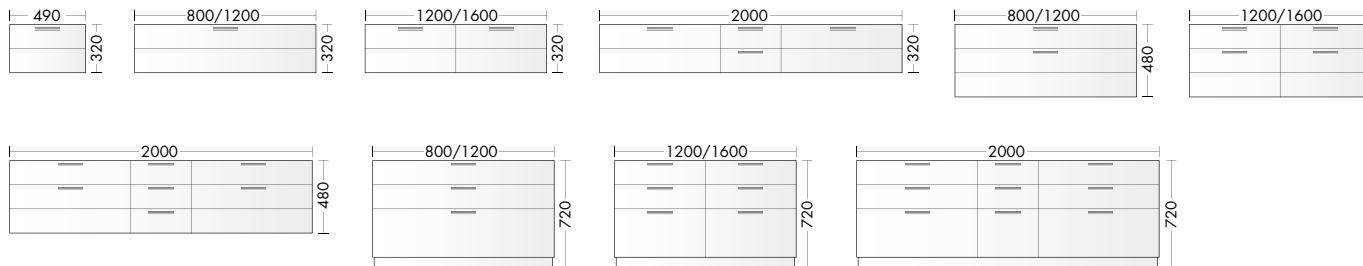

VANITY UNITS