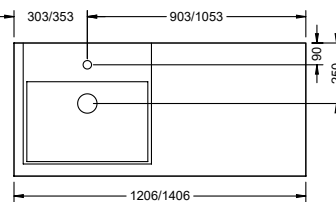

SGUQ120/SGUS140