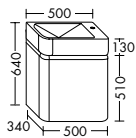

Version L

mineral cast washbasin:

- depth of basin: 113 mm

vanity unit:

- 1 pull out drawer

- incl. burghad cleanFlow

SGUC050	L/R	500 mm	2724,-	3051,-