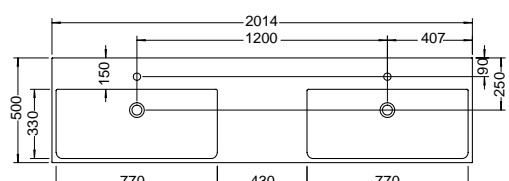

made to measure:

870 - 910

- **burgbad cleanFlow:** allows water to accumulate in the basin **FLOA080 cover.** See page: 153 . Please order separately.
- Drilling of 2/3-hole fittings available. Surcharge per fitting MPFBOL3: **156,-**. Without tap hole: no surcharge.
- made to measure possible. Surcharge SOAT999 **219,-**, infos see page: 7.