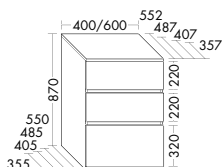

- 1 drawer top
- 1 drawer central
- 1 pull out drawer bottom
- incl. worktop
- with plinth

made to measure:

➡ 300 - 600

DEPTH	552 mm	suitable for depth 552		
USJI040	400 mm	1571,-	1909,-	2128,-
USJI060	600 mm	1746,-	2134,-	2389,-
DEPTH	487 mm	for washbasin depth 495		
USIV040	400 mm	1571,-	1909,-	2128,-
USIV060	600 mm	1746,-	2134,-	2389,-
DEPTH	407 mm	for washbasin depth 415		
USIW040	400 mm	1571,-	1909,-	2128,-
USIW060	600 mm	1746,-	2134,-	2389,-
DEPTH	357 mm	for for washbasin depth 365		
USIX040	400 mm	1571,-	1909,-	2128,-
USIX060	600 mm	1746,-	2134,-	2389,-

➡ Price for made to measure: next standard price. + surcharge SOAS999: **219,-**, infos see page: 7.