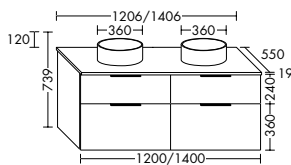

1. **Ceramic washbasin**
   - depth of basin: 100 mm
2. **Under cupboard**
   - console plate in front colour
   - 2 drawers top, 350 mm deep, with bottle-trap cut-out and interior divider
   - 2 pull out drawers bottom, 420 mm deep
   - incl. metal consoles

SGUO120	1206 mm	3741,-
SGUO140	1406 mm	4123,-