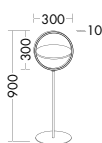

MOBILE TRAY WITH HAND TOWEL HOLDER

- 1 metal ring, gold colour
- 1 shelf, walnut finish
- 1 towel rail bottom
- 1 foot plate

DEPTH	290mm	
ACFQ030	300mm	900,-