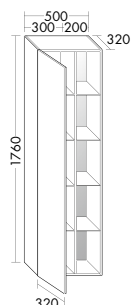

- 1 door open with overhang
- 4 glass shelves
- open shelf with 4 shelves
- 1 fixed central panel

HSZC050 L/R   500 mm   **1547,-**

i High gloss doors consist of two front panels that are joined in the middle

Version L