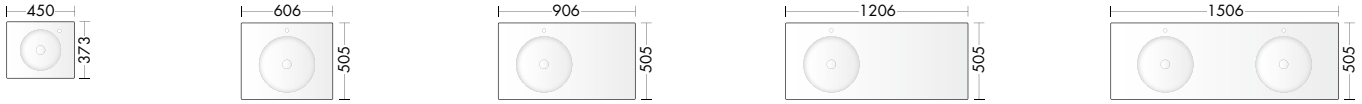

MINERAL CAST WASHBASINS