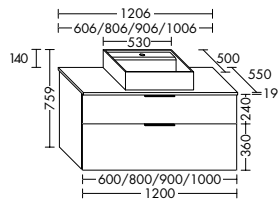

1. **Ceramic washbasin**
   - depth of basin: 125 mm
2. **Under cupboard**
   - console plate in front colour
   - 1 drawer top, 350 mm deep, with bottle-trap cut-out and interior divider
   - 1 pull out drawer bottom, 420 mm deep
   - incl. metal consoles

SGUP060	606 mm	2023,-
SGUP080	806 mm	2164,-
SGUP090	906 mm	2235,-
SGUP100	1006 mm	2304,-
SGUP120	1206 mm	2447,-