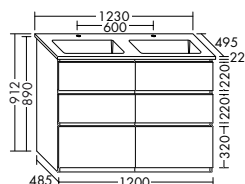

Ceramic double washbasin

- depth of basin: 120 mm
- **Under cupboard**
- 2 drawers top, 350 mm deep, with bottle-trap cut-out and interior divider
- 2 drawers, central, 350 mm deep
- 2 pull out drawers bottom, 350 mm deep
- spec. siphon
- with plinth

SGHO123	1230 mm	4391,-	5181,-	5569,-