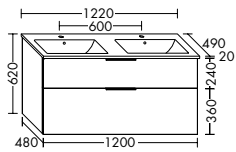

DESCRIPTION	REF.NO	WATT	WIDTH	PRICE
Washbasin colour	Included Material				
	Ceramics - are industrially produced of high-quality porcelain raw materials: kaolin, clay feldspat and quartz. When firing temperatures reach approximately 1,250°C, the ceramic body creates a lasting compound with the glaze that gives the product a high mechanical consistency and a cohesive glass surface.				
White No. C0001					

CERAMIC WASHBASINS EQIO SLIM INCL. VANITY UNIT

NEW 01.09.2024

Ceramic double washbasin

- depth of basin: 130 mm

vanity unit

- 1 drawer top, 350 mm deep, with 2 bottle-trap cut-outs and interior divider
- 1 pull out drawer bottom, 420 mm deep

SHBX122

1220 mm

2211,-