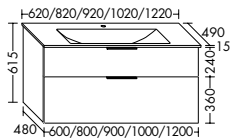

VANITY UNIT INCL. GLASS WASHBASIN

glass washbasin

- depth of basin: 125 mm
- **Under cupboard**
- 1 drawer top, 350 mm deep, with bottle-trap cut-out and interior divider
- 1 pull out drawer bottom, 420 mm deep

SEYX062	620 mm	1965,-
SEYX082	820 mm	2186,-
SEYX092	920 mm	2325,-
SEYX102	1020 mm	2456,-
SEYX122	1220 mm	2578,-