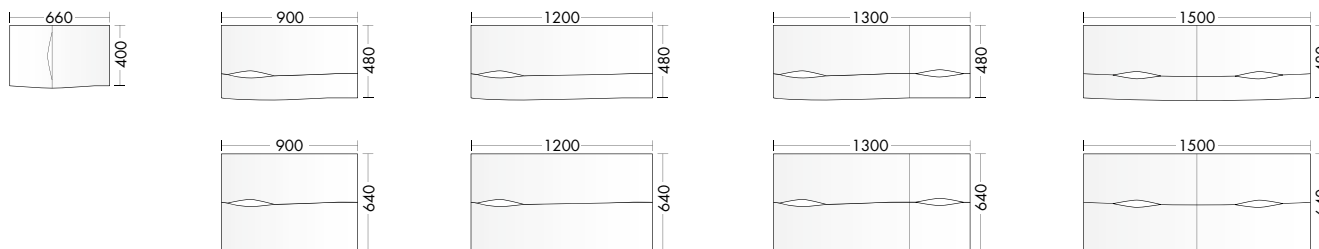

VANITY UNITS