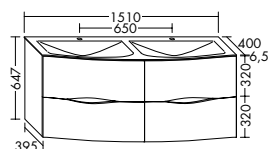

Mineral cast washbasin

- depth of basin: 130 mm
- **Under cupboard**
- 2 pull out drawers with bottle-trap cut-out and recessed grip top
- 2 pull out drawers with recessed grip bottom
- 1 interior divider
- incl. burgbad cleanFlow

DEPTH	500 mm			
SFGZ151	1510 mm	4926,-	5233,-	5608,-

INCL. LED LIGHTING OF RECESSED GRIP
incl. switch* / 4500 K / IP24 / EEG G

SFHA151	5,8	1510 mm	5653,-	5963,-	6336,-