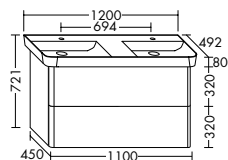

Mineral cast washbasin
– depth of basin: 120 mm
vantiy unit
– 1 pull out drawer top, 350 mm deep, with interior divider
– 1 pull out drawer bottom
– incl. burgbad cleanFlow

SFEO120		1200 mm	2681,-

INCL. LED LIGHTING OF RECESSED GRIP
4200 K, vertical / connected to room light* / IP24 / EEG G

SFFU120		2x6	1200 mm	3090,-