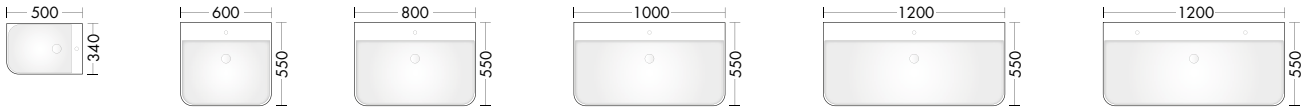

MINERAL CAST WASHBASINS