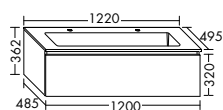

Mineral cast washbasin with 2 tap holes
– depth of basin: 100 mm
vanity unit
– 1 pull out drawer, 350 mm deep, with bottle-trap cut-out and divider
– incl. burgbad cleanFlow

SGWA122		1220 mm	2153,-	2569,-	2766,-