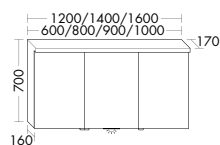

DESCRIPTION	REF.NO	WATT	WIDTH	PG 1	PG 2	PG 3

MIRROR CABINETS WITH HORIZONTAL LED-LIGHTING

- double mirrored doors
- LED-light, 2700 K - 6500 K
- Energy efficiency grade G
- 1 switch/ 1 socket
- Light temperature control: Cold/warm white and dimming function
- glass shelves
- 1 magnifying mirror
- 1 magnetic rail
- IP24

SPQK060		7,5	600 mm	1695,-	1851,-	1958,-
SPQK080		10,0	800 mm	1828,-	1980,-	2091,-
SPQK090		11,5	900 mm	1883,-	2036,-	2147,-
SPQK100		12,5	1000 mm	1937,-	2091,-	2201,-
SPQK120	L/R	15,0	1200 mm	2156,-	2312,-	2421,-
SPQK140	L/R	17,5	1400 mm	2378,-	2529,-	2640,-
SPQK160		20,0	1600 mm	2595,-	2751,-	2859,-

i Article not available in UK.

- double mirrored doors
- LED-light, 2700 K - 6500 K
- Energy efficiency grade G
- 1 switch/ 1 socket
- Light temperature control: Cold/warm white and dimming function
- glass shelves
- 1 magnifying mirror
- 1 magnetic rail
- LED-lighting of washbasin, 2 W
- IP24

SPQL060		7,5	600 mm	1864,-	2018,-	2128,-
SPQL080		10,0	800 mm	1997,-	2151,-	2261,-
SPQL090		11,5	900 mm	2051,-	2205,-	2316,-
SPQL100		12,5	1000 mm	2108,-	2261,-	2370,-
SPQL120	L/R	15,0	1200 mm	2325,-	2479,-	2589,-
SPQL140	L/R	17,5	1400 mm	2681,-	2837,-	2946,-
SPQL160		20,0	1600 mm	2903,-	3054,-	3165,-

i Article not available in UK.

MIRROR WITH LED-LIGHT

- circulating LED-light, 5700 K
- Energy efficiency grade F
- 1 sensor-switch: ON/OFF
- 1 sensor-switch for mirror heating, 21 W
- IP44

SIJN075		12	750 mm	671,-	671,-	671,-

MIRROR WITH HORIZONTAL LED-LIGHT

- LED-light, 5700 K, EEG E
- 1 sensor-switch: ON/OFF
- 1 sensor-switch for mirror heating, 38 W
- 2 USB-ports for type A left
- 1 self-adhesive plastic housing for mobile phone
- carcass: alu coloured
- IP44