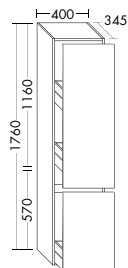

APOTHECARY UNIT I WALL MOUNTED

- 1 pull-out drawer top
- 1 pull out drawer bottom
- 1 double socket
- 1 holder for hair dryer, metal, graphite

HSP0040	400 mm	2085,-	2432,-	2653,-

i Article not available in UK.

↔ made to measure possible. Surcharge SOAT999 **219,-**, infos see page: 7.