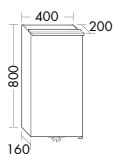

DESCRIPTION	REF.NO	WATT	WIDTH	PG 1	PG 2	PG 3

MIRROR CABINETS WITH HORIZONTAL LED-LIGHTING

- double mirrored door
- LED lighting top, 3000 K - 6000 K
- Energy efficiency grade G
- 1 switch/ 1 socket
- Light temperature control: Cold/warm white and dimming function
- glass shelves
- 1 magnifying mirror
- IP24

SPRN040	L/R	6,0	400 mm	1266,-	1371,-	1494,-

Article not available in UK.

Version L

- double mirrored door
- LED lighting top, 3000 K - 6000 K
- Energy efficiency grade G
- 1 switch/ 1 socket
- Light temperature control: Cold/warm white and dimming function
- glass shelves
- 1 magnifying mirror
- LED-lighting of washbasin, 2 W
- IP24

SPRO040	L/R	6,0	400 mm	1515,-	1614,-	1748,-

Article not available in UK.

MIRROR WITH LED-LIGHT

- circulating LED-light, 4000 K
- Energy efficiency grade E
- 1 sensor-switch
- Carcass: White
- IP44

SIIN040		20,7	400 mm	1093,-	1093,-	1093,-

Room switches and electrical equipment can be altered to make them suitable for use in your country. Surcharge SOAS999: **219,-**, infos see page: 7.