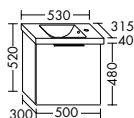

ceramic washbasin

- depth of basin: 100 mm

vanity unit

- 1 flap with interior divider, bonded with front

SFPF053

530 mm

701,-