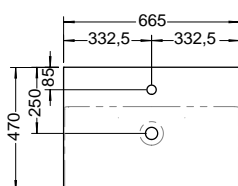

burgbad cleanFlow: allows water to accumulate in the basin **FLOA080 cover**. See page: 153. Please order separately.

Drilling of 2/3-hole fittings available. Surcharge per fitting MPFBOL3: **156,-**. Without tap hole: no surcharge.