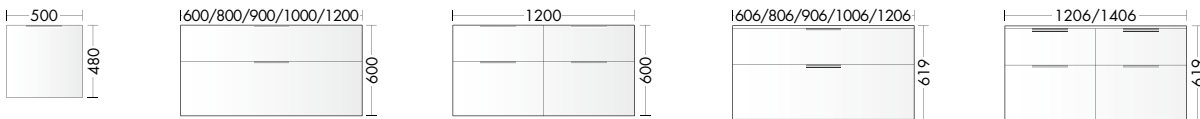

CERAMIC BASINS | MINERAL CAST WASHBASIN SIT ON VESSEL

VANITY UNITS | VANTIIY UNITS INCL. COUNTERTOPS