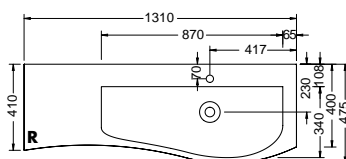

- burgbad cleanFlow: allows water to accumulate in the basin **FLOA080 cover**. See page: 153. Please order separately.
- Room switches and electrical equipment can be altered to make them suitable for use in your country. Surcharge SOAS999: **219,-**, infos see page: 7.
- Drilling of 2/3-hole fittings available. Surcharge per fitting MPFBOL3: **156,-**. Without tap hole: no surcharge.
- *Light in vanity unit: Touch control version L: lateral left, version R: lateral right.