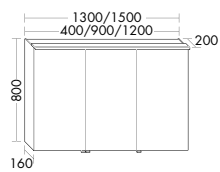

DESCRIPTION	REF.NO	WATT	WIDTH	PG 1	PG 2	PG 3

MIRROR CABINETS WITH HORIZONTAL LED-LIGHTING

- double mirrored doors
- LED lighting top, 3000 K - 6000 K
- Energy efficiency grade G
- 1 switch/ 1 socket
- Light temperature control: Cold/ warm white and dimming function
- glass shelves
- 1 magnifying mirror
- IP24

SPRN040 L/R	6,0	400 mm	1266,-	1371,-	1494,-
SPRN090	13,0	900 mm	2404,-	2606,-	2850,-
SPRN120 L/R	17,5	1200 mm	2936,-	3161,-	3461,-
SPRN130 L/R	19,0	1300 mm	3195,-	3461,-	3758,-
SPRN150 L/R	21,5	1500 mm	3407,-	3692,-	3981,-

i Article not available in UK.