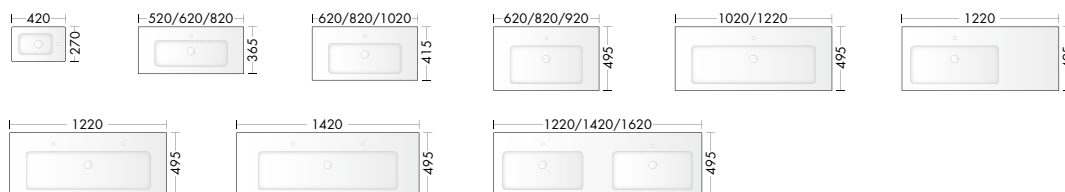

MINERAL CAST WASHBASINS