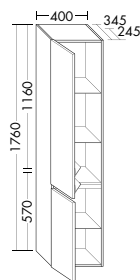

- 2 doors
- 3 glass shelves
- 1 fixed shelf
- 2 shelves, metal, graphit

DEPTH	345 mm			
HSPE040 L/R	400 mm	1359,-	1708,-	1928,-
DEPTH	245 mm			
HSPF040 L/R	400 mm	1359,-	1708,-	1928,-