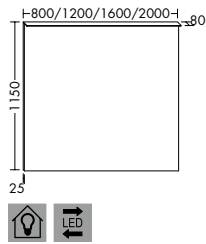

DESCRIPTION	REF.NO	WATT	WIDTH	PG 1	PG 2
-------------	--------	------	-------	------	------

ILLUMINATED MIRROR WITH HORIZONTAL LED-LIGHT CONNECTED TO ROOM LIGHT

- LED lighting top, 4000 K
- Energy efficiency grade E
- connection to room light
- carcass: Melaminee anthracite grey
- 1 plastic strip (10 mm) bottom
- IP24