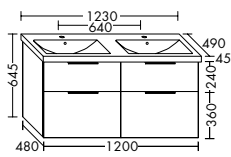

Ceramic double washbasin

- depth of basin: 130 mm

Under cupboard

- 2 drawers top, 350 mm deep, with bottle-trap cut-out and interior divider
- 2 pull out drawers bottom, 420 mm deep

SEYT123

1230 mm

2927,-