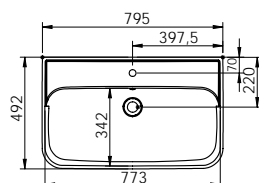

*Vanity unit lighting with touch switch feasible (installation of body on the right). Surcharge SOAS999: **219,-**

Washbasin only available with 1 mixer hole.