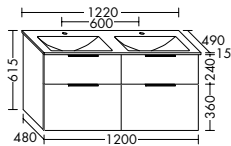

glass double washbasin

- depth of basin: 125 mm
- **Under cupboard**
- 2 drawers top, 350 mm deep, with bottle-trap cut-out and interior divider
- 2 pull out drawers bottom, 420 mm deep

SEYY122	1220 mm	3608,-