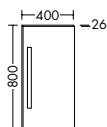

Version L

- LED-light, 4000 K
- Energy efficiency grade E
- connection to room light
- carcass chrome coloured
- reversible
- IP44

SIEG040		9,6	400 mm	570,-

*Vanity unit lighting with touch switch feasible (installation of body on the right). Surcharge SOAS999: **219,-**

Washbasin only available with 1 mixer hole.