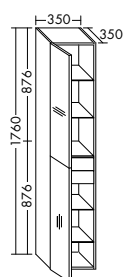

DESCRIPTION	REF.NO	WIDTH	PG 1	PG 2	PG 3

TALL UNIT