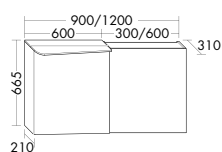

i Article not available in UK.

Version L

- 2 double mirrored doors
- LED lighting, 4200 K
- Energy efficiency grade E
- 1 switch/ 1 socket
- glass shelves
- IP24

SFTV090	L/R	8	900 mm	1761,-
----------------	-----	---	--------	---------------