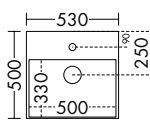

SGUP060/080/090/100/120