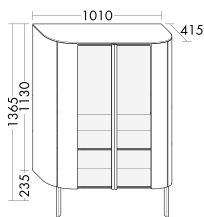

Lavo 2.0

	DESCRIPTION	REF.NO	WATT	WIDTH	PG 1	PG 2

MID-HEIGHT UNITS

- 2 clear thermoformed glass doors and handle strip
- 1 interior unit with 2 doors, 1 shelf
- 1 fixed shelf
- 2 alu legs
- 1 work top
- interior LED-light, 4000 K
- Energy efficiency grade G
- 1 motion sensor, below
- IP24

SGCK101	10,6	1010mm	4508,-	6084,-

i For plain decors: Please note the colour of back panel and interior. Only possible with a handle. (G0226 / G0227)