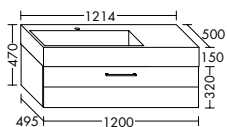

made to measure:

870 - 910

Mineral cast washbasin

1. depth of basin: 130 mm
2. ### Under cupboard
3. 1 pull out drawer with splitted front fascia
   - 2 metal boxes
   - incl. burgbad cleanFlow

SEUW121 L/R	1214 mm	3921,-	4243,-

Version L