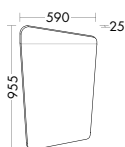

ILLUMINATED MIRROR

- LED-light, 4200 K
- Energy efficiency grade E
- 1 dimmer switch
- carcass: alu coloured
- IP24

SIIS059 L/R   8   590 mm   **1170,-**

Version L

i Room switches and electrical equipment can be altered to make them suitable for use in your country. Surcharge SOAS999: **219,-**, infos see page: 7.

i The following handle strip can be selected for the mirror cabinets: Anthracite, anodised, G0196 (standard), white G0273 or black G0274