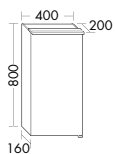

DESCRIPTION	REF.NO	WATT	WIDTH	PG 1	PG 2	PG 3

MIRROR CABINETS WITH HORIZONTAL LED-LIGHTING

Version L