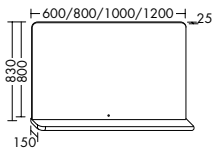

MIRROR WITH LIGHTING AND SHELF

- circulating LED-light, 2800 - 6000 K
- dimmable (3 levels)
- Energy efficiency grade E
- 1 switch, light temperature control: cool/warm white
- Carcass: White
- 1 shelf in front colour
- „IP24 in testing“