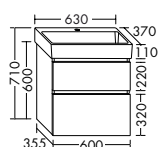

CERAMIC WASHBASINS INCL. VANITY UNIT DEPTH 370

ceramic washbasin

- depth of basin: 100 mm

Under cupboard

- 1 pull out drawer, 260 mm deep, with bottle-trap cut-out and divider

SGVO063	630 mm	1485,-	1787,-	1950,-
----------------	--------	---------------	---------------	---------------