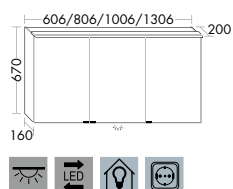

- double mirrored doors
- LED lighting, 4200 K
- Energy efficiency grade E
- 1 switch/ 1 socket
- glass shelves
- carcass exterior, mirrored
- carcass interior Anthracite grey
- LED-lighting of washbasin 5 W
- IP24

SPIZ060	6,0	606 mm	1646,-	1646,-
SPIZ080	8,0	806 mm	1926,-	1926,-
SPIZ100	9,6	1006 mm	2141,-	2141,-
SPIZ130 L/R	12,5	1306 mm	2655,-	2655,-

i Article not available in UK.