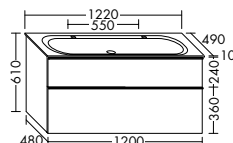

Mineral cast washbasin

- 2 tap holes
- depth of basin: 100 mm
- incl. waste outlet, free flow

vantiy unit

- 1 drawer top, 350 mm deep, with bottle-trap cut-out and interior divider
- 1 pull out drawer bottom

SFXM122	1220 mm	2593,-