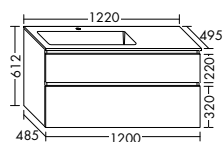

Version L

Mineral cast washbasin

- depth of basin: 100 mm

Under cupboard

- 1 drawer top, 350 mm deep, with bottle-trap cut-out and interior divider
- 1 pull out drawer bottom
- incl. burgbad cleanFlow

SGHX122 L/R	1220 mm	2533,-	3023,-	3253,-