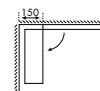

- 1 door with partition
- 5 shelves
- 1 mirror

SPQN040	L/R	400 mm	1421,-	1725,-	1988,-

i Divider: anthracite
Minimum distance to wall: 150 mm