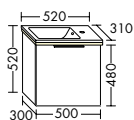

vanity unit

- 1 flap with interior divider, bonded with front

SGZJ052

520 mm

701,-

NEW 01.09.2024

ceramic washbasin

- depth of basin: 100 mm

vanity unit

- 1 flap with interior divider, bonded with front

SHCH052

8

520 mm

988,-

i Socket necessary

NEW 01.09.2024

LED-lighting of vanity unit

- incl. switch to dim, 4000 K, EEK G, IP24