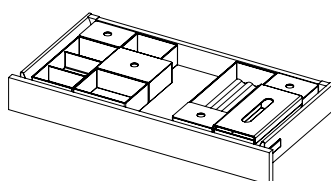

Example 2

drawers / pull out drawers (width: 800 mm)
drawers / pull out drawers (depth: 350 mm)