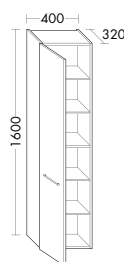

- 1 door, door interior mirrored
- 5 glass shelves

HSGN040 L/R	400 mm	1898,-	2295,-