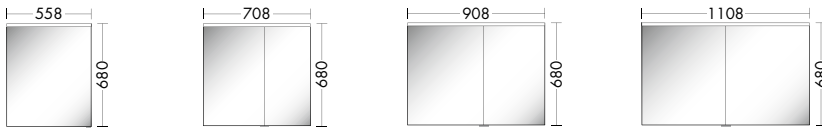

MIRROR CABINETS