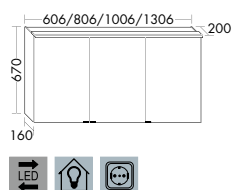

DESCRIPTION	REF.NO	WATT	WIDTH	PG 1	PG 2

MIRROR CABINETS WITH HORIZONTAL LED-LIGHTING

- double mirrored doors
- LED lighting, 4200 K
- Energy efficiency grade E
- 1 switch/ 1 socket
- glass shelves
- carcass exterior, mirrored
- carcass interior Anthracite grey
- IP24

SPIY060	6,0	606 mm	1446,-	1446,-
SPIY080	8,0	806 mm	1723,-	1723,-
SPIY100	9,6	1006 mm	1937,-	1937,-
SPIY130 L/R	12,5	1306 mm	2278,-	2278,-

i Article not available in UK.