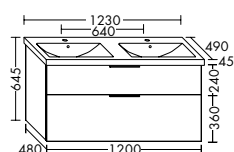

1. **Ceramic double washbasin**
   – depth of basin: 130 mm
   Under cupboard
   – 1 drawer top, 350 mm deep, with 2 bottle-trap cut-outs and interior divider
   – 1 pull out drawer bottom, 420 mm deep

SEYS123		1230 mm	2211,-

Washbasin only available with 1 mixer hole.