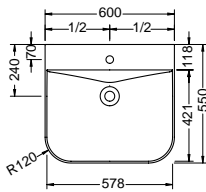

burgbad cleanFlow: allows water to accumulate in the basin **FLOA080 cover**. See page: 153. Please order separately.

Drilling of 2/3-hole fittings available. Surcharge per fitting MPFBOL3: **156,-**. Without tap hole: no surcharge.