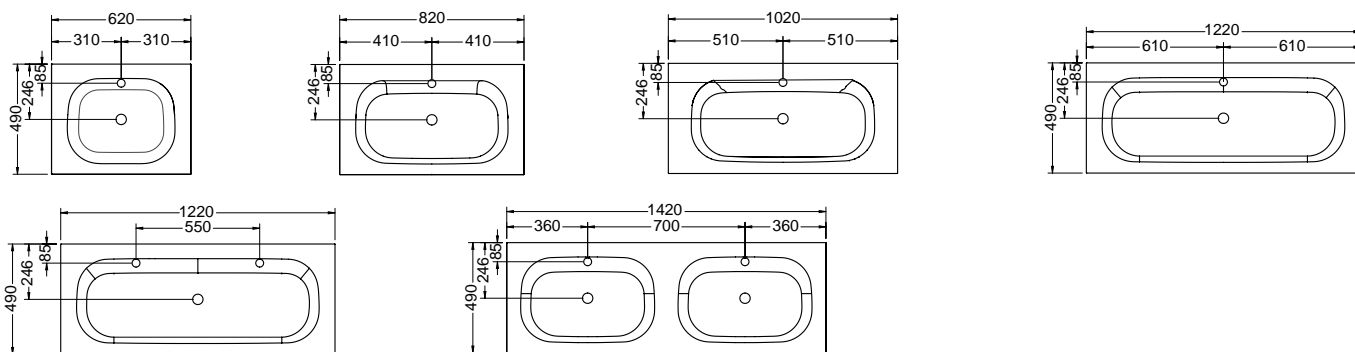

DESCRIPTION	REF.NO	WIDTH	PRICE

MINERAL CAST WASHBASINS INCL. VANITY UNIT

Mineral cast double washbasin vanity unit
- depth of basin: 100 mm
- 2 drawers top, 350 mm deep, with pleat-effect front incl. bottle-trap cut-out and interior divider
- 2 pull out drawers bottom, 350 mm deep

SGGS142	1420 mm	3368,-

	DESCRIPTION	REF.NO	WATT	WIDTH	PRICE

MIRROR CABINETS WITH HORIZONTAL LED-LIGHTING

- double mirrored doors
- LED lighting, 4200 K
- Energy efficiency grade E
- 1 switch/ 1 socket
- glass shelves
- carcass exterior, mirrored
- carcass interior Anthracite grey
- IP24

SPIY061	L/R	6,0	606 mm	1354,-
SPIY080		8,0	806 mm	1723,-
SPIY100		9,6	1006 mm	1937,-
SPIY121		11,5	1206 mm	2158,-
SPIY140	L/R	13,5	1406 mm	2441,-

i Article not available in UK.

- double mirrored doors
- LED lighting, 4200 K
- Energy efficiency grade E
- 1 switch/ 1 socket
- glass shelves
- carcass exterior, mirrored
- carcass interior Anthracite grey
- LED-lighting of washbasin 5 W
- IP24

SPIZ061	L/R	6,0	606 mm	1553,-
SPIZ080		8,0	806 mm	1926,-
SPIZ100		9,6	1006 mm	2141,-
SPIZ121		11,5	1206 mm	2361,-
SPIZ140	L/R	13,5	1406 mm	2818,-

i Article not available in UK.