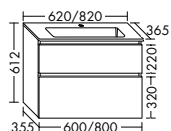

Mineral cast washbasin

- depth of basin: 100 mm

Under cupboard

- 1 drawer top, 260 mm deep, with bottle-trap cut-out and interior divider
- 1 pull out drawer bottom, 260 mm deep
- incl. burgbad cleanFlow

SGHP062	620 mm	1748,-	2102,-	2295,-

SGHP082	820 mm	1890,-	2271,-	2479,-