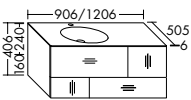

Version L

TIP ON

Mineral cast washbasin
– depth of basin: 90 mm
Under cupboard
– 1 drawer top with bottle-trap cut-out, front divided and bonded
– 1 drawer bottom, front divided and bonded
– 1 metal box
– incl. burgbad cleanFlow

SFHR090 L/R	906 mm	3806,-	4446,-	4714,-
SFHR120 L/R	1206 mm	4050,-	4684,-	4952,-

Wood grain: horizontal   wood grain front: vertical

burgbad clean**Flow**: allows water to accumulate in the basin **FLOA080 cover**. See page: 153. Please order separately.

Drilling of 2/3-hole fittings available. Surcharge per fitting MPFBOL3: **156,-**. Without tap hole: no surcharge.