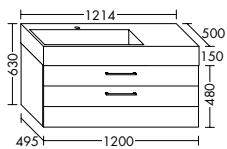

Mineral cast washbasin

1. depth of basin: 130 mm
2. ### Under cupboard
3. 1 pull out drawer with bottle-trap cut-out on top
   - 1 pull out drawer bottom with splitted front fascia
   - 1 metal box
   - incl. burgbad cleanFlow

SEUX121 L/R	1214 mm	4419,-	4834,-

Version L

burgbad cleanFlow: allows water to accumulate in the basin **FLOA080 cover**. See page: 153. Please order separately.

Drilling of 2/3-hole fittings available. Surcharge per fitting MPFBOL3: **156,-**. Without tap hole: no surcharge.

made to measure possible. Surcharge SOAT999 **219,-**, infos see page: 7.