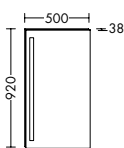

MIRROR WITH VERTICAL LIGHT

- 1 LED-light, 840 K
- Energy efficiency grade G
- 1 switch in centre
- frame white
- IP20

SIAE050

L/R

21

500 mm

1313,-

1313,-

Version L

burgbad cleanFlow: allows water to accumulate in the basin **FLOA080 cover**. See page: 153. Please order separately.

Washbasin only available with 1 mixer hole. Without tap hole: no no surcharge.