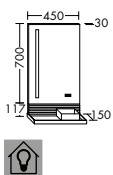

– LED-light, 5700 K, EEG E
– 1 sensor-switch: ON/OFF
– 1 sensor-switch for mirror heating, 38 W
– mirror carcass alu coloured
– 1 wall panel with pleat-effect structure in front colour
– 1 metal rail with 1 shelf for box
– 1 plastic box
– IP44

metal rail, boxes:		WATT	WIDTH	PRICE
Black	white			
SFXP045	SFXU045	10	450 mm	917,-

F Washbasin only available with 1 mixer hole.