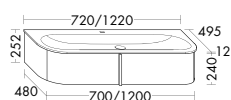

NEW SFZO122:
01.01.2024

Mineral cast washbasin

– depth of basin: 120 mm

Under cupboard

- 1 drawer with cut-out for plumbing and 2 storage boxes
- incl. burbad cleanFlow

SFZO072		720 mm	2216,-	2936,-
SFZO122	NEW	1220 mm	2981,-	3668,-