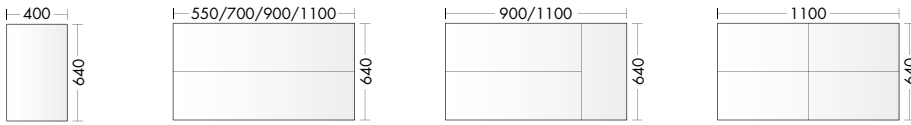

VANITY UNITS