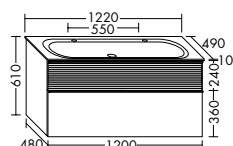

Mineral cast washbasin

- 2 tap holes
- depth of basin: 100 mm
- incl. waste outlet, free flow

vantiy unit

- 1 drawer top, 350 mm deep, with pleat-effect front incl. bottle-trap cut-out and interior divider
- 1 pull out drawer bottom

SFXO122	1220 mm	2593,-