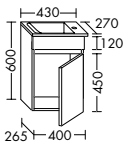

GENERAL INFORMATION

WOOD GRAIN:

horizontal

It is not possible to guarantee a continuous grain pattern due to the process used.
Small colour variances are material based.

Dimensions online:
<http://montageanleitungen.eu/M1263.pdf>

DESCRIPTION	REF.NO	WATT	WIDTH	PG 1	PG 2	PG 3

CERAMIC WASHBASIN INCL. VANITY UNIT

Washbasin colour

White No. C0001

Included

Material

Ceramics - are industrially produced of high-quality porcelain raw materials: kaolin, clay feldspat and quartz. When firing temperatures reach approximately 1,250°C, the ceramic body creates a lasting compound with the glaze that gives the product a high mechanical consistency and a cohesive glass surface.

1. **ceramic washbasin**
   - depth of basin: 100 mm
2. **base unit**
   - 1 fascia
   - 1 door

SGID043	L/R	430 mm	1131,-	1369,-	1487,-

i You can choose how the washbasin is mounted, basin R or L.

Left version: door hinge right

MINERAL CAST WASHBASIN INCL. VANITY UNIT

Washbasin colours

White gloss No. C0001 (Standard)

White Matt No. C0037
Surcharge SOAS999**219,-**

Included

Material

Mineral cast: combination of pulverised natural stone powder and polyester resin as binding agent. Polyester surface is finished to high gloss dirt repellent surface - free of pores.

1. **mineral cast washbasin:**
   - depth of basin: 90 mm
2. **vanity unit:**
   - 1 fascia
   - 1 door

SGIE042	L/R	420 mm	1131,-	1369,-	1487,-

i You can choose how the washbasin is mounted, basin R or L.

Left version: door hinge right

MIRROR WITH VERTICAL LED-LIGHTING

- LED-light, 4000 K
- Energy efficiency grade E
- connection to room light
- carcass chrome coloured
- reversible
- IP44

SIEG040	9,6	400 mm	570,-	570,-	570,-