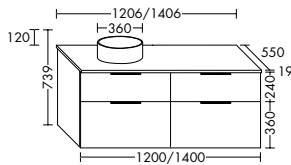

Version L

1. **Ceramic washbasin**
   - depth of basin: 100 mm
2. **Under cupboard**
   - console plate in front colour
   - 1 drawer top, 350 mm deep, with bottle-trap cut-out and interior divider
   - 1 drawer top, 350 mm deep
   - 2 pull out drawers bottom, 420 mm deep
   - incl. metal consoles

SGUW120 L/R	1206 mm	3251,-
SGUW140 L/R	1406 mm	3741,-