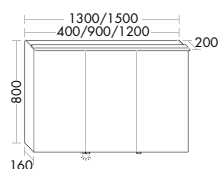

- double mirrored doors
- LED lighting top, 3000 K - 6000 K
- Energy efficiency grade G
- 1 switch/ 1 socket
- Light temperature control: Cold/ warm white and dimming function
- glass shelves
- 1 magnifying mirror
- LED-lighting of washbasin, 2 W
- IP24

SPRO040 L/R	6,0	400 mm	1515,-	1614,-	1748,-
SPRO090	13,0	900 mm	2649,-	2850,-	3098,-
SPRO120 L/R	17,5	1200 mm	3184,-	3407,-	3707,-
SPRO130 L/R	19,0	1300 mm	3441,-	3707,-	4009,-
SPRO150 L/R	21,5	1500 mm	3656,-	3941,-	4230,-

i Article not available in UK.