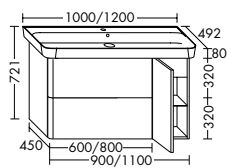

Version L

1. **ceramic washbasin**
   – depth of basin: 110 mm
2. **vantiy unit**
   – 1 pull out drawer top, 350 mm deep, with interior divider
   – 1 pull out drawer bottom
   – 1 door
   – 1 interior drawer
   – spec. siphon

SFEZ100	L/R	1000 mm	2653,-
SFEZ120	L/R	1200 mm	2874,-

INCL. LED LIGHTING OF RECESSED GRIP
4200 K, vertical / connected to room light* / IP24 / EEG G

SFFR100	L/R	2x6	1000 mm	3060,-
SFFR120	L/R	2x6	1200 mm	3279,-