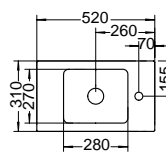

SFPH052

	Washbasin only available with 1 mixer hole.
	You can choose how the washbasin is mounted, basin R or L.