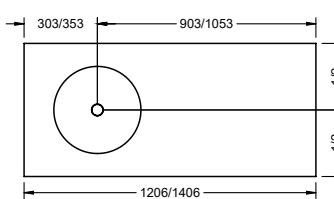

SGUN120/SGUW140