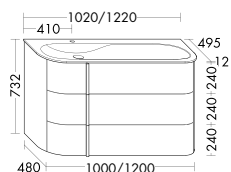

Version L

Mineral cast washbasin

– depth of basin: 120 mm

Under cupboard

- 1 top drawer with ut-out for plumbing and 2 storage boxes
- 1 pull out drawer, centered
- 1 pull out drawer bottom
- incl. burbad cleanFlow

SFZT102	L/R	1020 mm	3364,-	4356,-
SFZT122	L/R	1220 mm	3609,-	4674,-

burbad cleanFlow: allows water to accumulate in the basin **FLOA080 cover**. See page: 153. Please order separately.

Drilling of 2/3-hole fittings available. Surcharge per fitting MPFBOL3: **156,-**. Without tap hole: no surcharge.