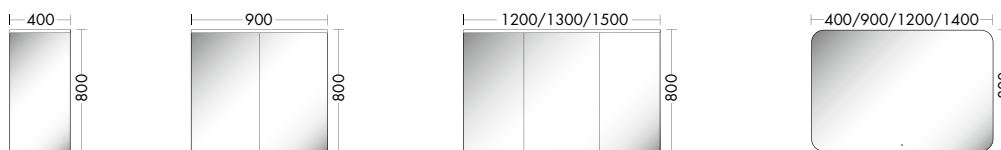

MIRROR CABINETS | ILLUMINATED MIRROR