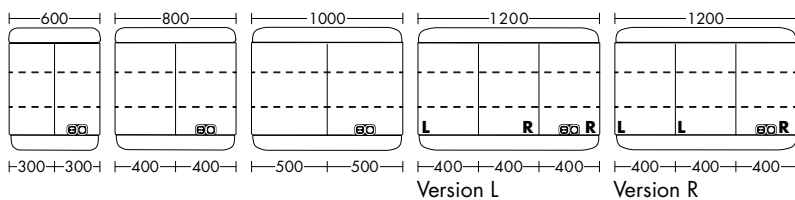

DESCRIPTION	REF.NO	WATT	WIDTH	PG 1	PG 2

MIRROR WITH LIGHTING AND SHELF

- circulating LED-light, 2800 - 6000 K
- dimmable (3 levels)
- Energy efficiency grade E
- 1 switch, light temperature control: cool/warm white
- Carcass: White
- 1 shelf in front colour
- „IP24 in testing“

SGTV060	28	600 mm	1622,-	1817,-
SGTV080	33	800 mm	1725,-	1931,-
SGTV100	37	1000 mm	1836,-	2055,-
SGTV120	42	1200 mm	2096,-	2348,-

MIRROR CABINETS WITH HORIZONTAL LED-LIGHTING

- double mirrored doors
- LED lighting top, 3000 - 6000 K
- dimmable
- Energy efficiency grade G
- selection: cold/warm white
- 1 switch/ 1 socket
- glass shelf
- carcass exterior in carcass colour
- carcass interior Anthracite grey
- IP24

SGUD060	12	600 mm	3000,-	3360,-
SGUD080	16	800 mm	3231,-	3617,-
SGUD100	20	1000 mm	3581,-	4011,-
SGUD120 L/R	24	1200 mm	4076,-	4564,-

i Article not available in UK.

- double mirrored doors
- LED lighting top, 3000 - 6000 K
- dimmable
- Energy efficiency grade G
- selection: cold/warm white
- 1 switch/ 1 socket
- glass shelf
- carcass exterior in carcass colour
- carcass interior Anthracite grey
- IP24

SGUE060	6	600 mm	2468,-	2764,-
SGUE080	8	800 mm	2559,-	2867,-
SGUE100	10	1000 mm	2777,-	3111,-
SGUE120 L/R	12	1200 mm	3152,-	3529,-

i Article not available in UK.

Changing position of socket possible. Only horizontally! Surcharge SOAS999: **219,-**, infos see page: 7.

Room switches and electrical equipment can be altered to make them suitable for use in your country. Surcharge SOAS999: **219,-**, infos see page: 7.