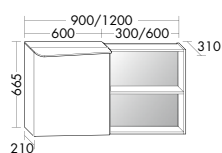

Version L

- 1 mirror door, mirrored both sides
- open shelf with 1 fixed shelf
- LED lighting, 4200 K
- Energy efficiency grade E
- 1 switch/ 1 socket
- glass shelves
- IP24

SFTW090	L/R	8	900 mm	1761,-

SFTW120	L/R	8	1200 mm	1993,-

i Article not available in UK.

INCL. LED-ILLUMINATION OF WASHBASIN, 5 W

SFUC090	L/R	8	900 mm	1991,-

SFUC120	L/R	8	1200 mm	2226,-

i Article not available in UK.