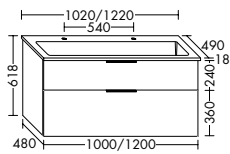

NEW 01.05.2024

1. **Mineral cast washbasin**
   - 2 tap holes
   - depth of basin: 120 mm
   vanity unit
   - 1 drawer top, 350 mm deep, with bottle-trap cut-out and interior divider
   - 1 pull out drawer bottom, 420 mm deep
   - incl. burgbad cleanFlow

SHCS102		1020 mm	1967,-
SHCS122		1220 mm	2089,-