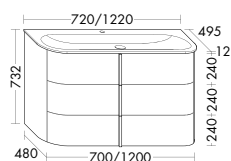

NEW SFZQ122:
01.01.2024

Mineral cast washbasin

– depth of basin: 120 mm

Under cupboard

- 1 top drawer with ut-out for plumbing and 2 storage boxes
- 1 pull out drawer, centered
- 1 pull out drawer bottom
- incl. burbad cleanFlow

SFZQ072		720 mm	3023,-	3915,-
SFZQ122	NEW	1220 mm	3887,-	4674,-