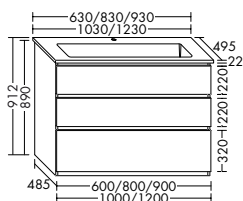

ceramic washbasin
– depth of basin: 120 mm
Under cupboard
– 1 drawer top, 350 mm deep, with bottle-trap cut-out and interior divider
– 1 drawer central, 350 mm deep
– 1 pull out drawer bottom
– spec. siphon
– with plinth

SGHG063	630 mm	2408,-	2833,-	3060,-
SGHG083	830 mm	2535,-	2983,-	3221,-
SGHG093	930 mm	2618,-	3079,-	3319,-
SGHG103	1030 mm	2700,-	3174,-	3414,-
SGHG123	1230 mm	2865,-	3366,-	3608,-