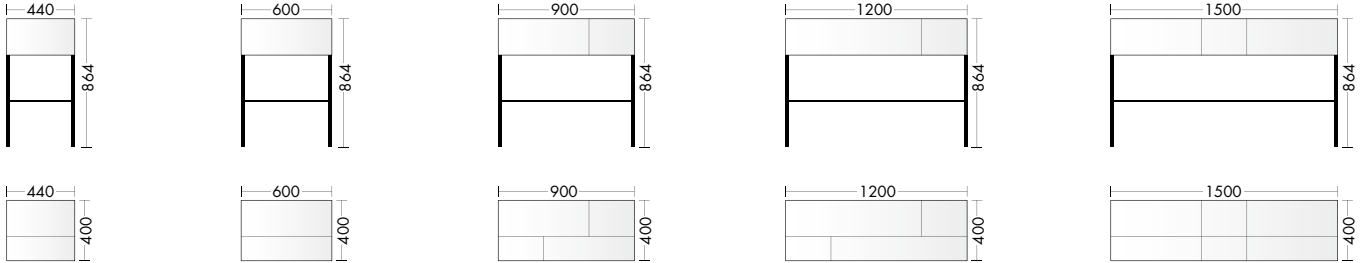

VANITY UNITS