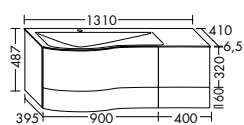

Version L

TIP ON

1. **Mineral cast washbasin**
   - depth of basin: 130 mm
2. **Under cupboard**
3. 1 pull out drawer with bottle-trap cut-out on top
   - 1 drawer bottom with bottle-trap cut-out
   - 1 pull out drawer top
   - 1 drawer bottom
   - 1 interior divider
   - incl. burgbad cleanFlow

DEPTH		475 mm				
SFFQ13T	L/R	1310 mm	4502,-	4793,-	5154,-