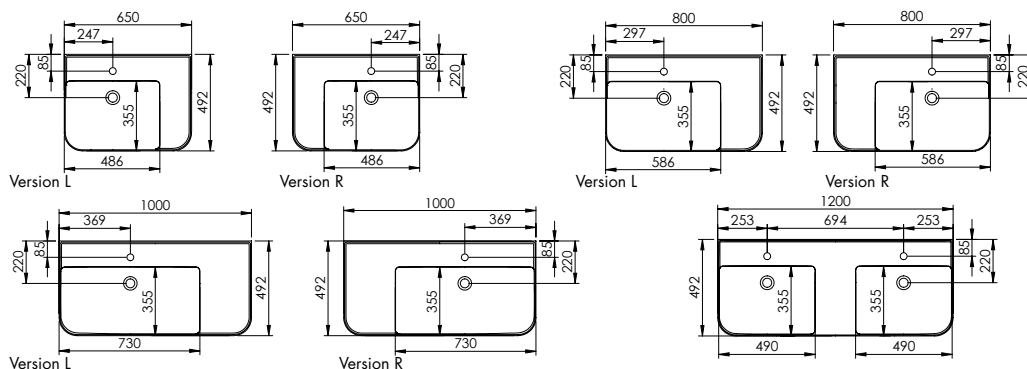

burgbad cleanFlow: allows water to accumulate in the basin **FLOA080 cover**. See page: 153. Please order separately.

*Vanity unit lighting with touch switch feasible (installation of body on the right). Surcharge SOAS999: **219,-**

Drilling of 2/3-hole fittings available. Surcharge per fitting MPFBOL3: **156,-**. Without tap hole: no surcharge.