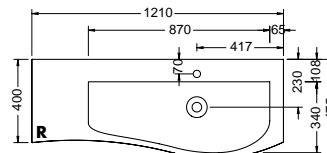

- burgbad cleanFlow: allows water to accumulate in the basin **FLOA080 cover**. See page: 153. Please order separately.
- Room switches and electrical equipment can be altered to make them suitable for use in your country. Surcharge SOAS999: **219,-**, infos see page: 7.
- Drilling of 2/3-hole fittings available. Surcharge per fitting MPFBOL3: **156,-**. Without tap hole: no surcharge.
- *Light in vanity unit: Touch control version L: lateral left, version R: lateral right.