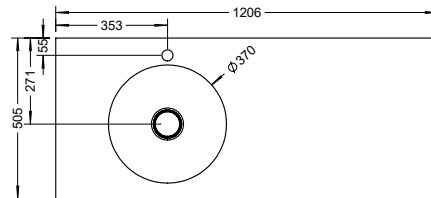

SFHR150 L/R 1506 mm **5576,-** **6364,-** **6626,-**

- i** Version L: pull out drawer left, front divided and bonded
- Version R: pull out drawer right, front divided and bonded

 Wood grain: horizontal  wood grain front: vertical