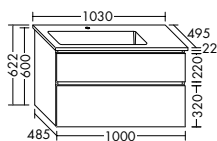

ceramic washbasin
– depth of basin: 120 mm
Under cupboard
– 1 drawer top, 350 mm deep, with bottle-trap cut-out and interior divider
– 1 pull out drawer bottom

SGHH103 L	1030 mm	2261,-	2724,-	2953,-