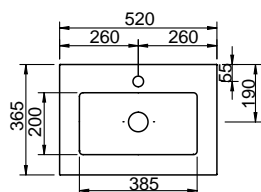

burgbad cleanFlow: allows water to accumulate in the basin **FLOA080 cover**. See page: 153. Please order separately.

Drilling of 2/3-hole fittings available. Surcharge per fitting MPFBOL3: **156,-**. Without tap hole: no surcharge.