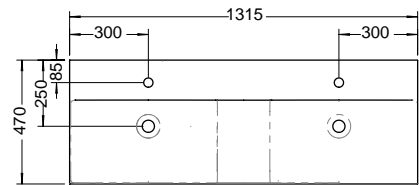

burgbad cleanFlow: allows water to accumulate in the basin **FLOA080 cover**. See page: 153. Please order separately.

Drilling of 2/3-hole fittings available. Surcharge per fitting MPFBOL3: **156,-**. Without tap hole: no surcharge.