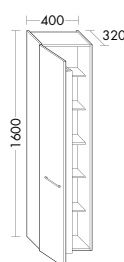

- 1 door with divider
- 4 glass shelves
- 1 fixed shelf

HSGO040 L/R	400 mm	2085,-	2374,-