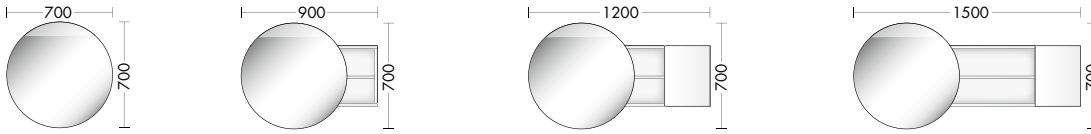

MIRROR CABINETS