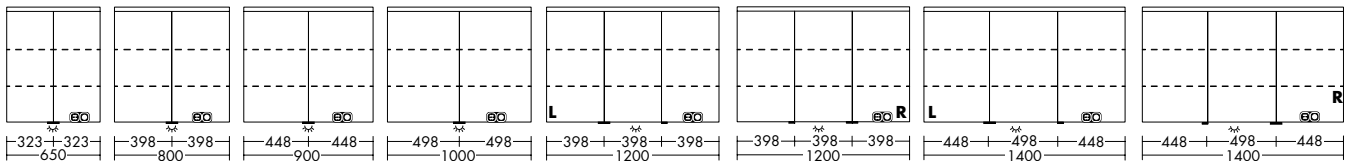

MIRROR CABINETS WITH HORIZONTAL LED-LIGHTING

- double mirrored doors
- LED lighting top, 4250 K
- Energy efficiency grade G
- 1 switch/ 1 socket
- glass shelves
- IP24

SPGS065		4,6	650 mm	1275,-
SPGS080		5,8	800 mm	1376,-
SPGS090		6,5	900 mm	1434,-
SPGS100		7,2	1000 mm	1498,-
SPGS120	L/R	8,7	1200 mm	1766,-
SPGS140	L/R	10,2	1400 mm	2186,-

i Article not available in UK.

- double mirrored doors
- LED lighting top, 4250 K
- Energy efficiency grade G
- 1 switch/ 1 socket
- glass shelves
- LED-lighting of washbasin 5 W
- IP24

SPGT065		4,6	650 mm	1515,-
SPGT080		5,7	800 mm	1624,-
SPGT090		6,5	900 mm	1678,-
SPGT100		7,2	1000 mm	1740,-
SPGT120	L/R	8,7	1200 mm	2004,-
SPGT140	L/R	10,2	1400 mm	2423,-

i Article not available in UK.

MIRROR WITH HORIZONTAL LED-LIGHT

- LED-light, 4000 K
- Energy efficiency grade E
- connection to room light
- carcass chrome coloured
- IP44

SIGP065		5,0	650 mm	587,-
SIGP080		6,0	800 mm	615,-
SIGP090		7,0	900 mm	632,-
SIGP100		8,0	1000 mm	658,-
SIGP120		9,0	1200 mm	696,-
SIGP140		11,0	1400 mm	739,-