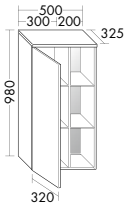

- 1 door open with overhang
- 2 glass shelves
- open shelf with 2 shelves
- 1 fixed central panel
- incl. top

UHGZ050 L/R   500 mm   **1403,-**

Version L

- 1 door open with overhang
- 2 glass shelves
- 1 open shelf with 2 shelves and verticaler LED-light, 4,3 W, 4200 K
- Energy efficiency grade G
- connected to room light
- 1 fixed central panel
- incl. worktop
- IP20

UHUA050 L/R   500 mm   **1708,-**

Version L