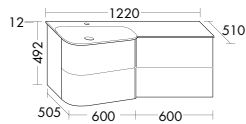

MINERAL CAST WASHBASINS INCL. VANITY UNIT

Version L

Mineral cast washbasin

- depth of basin: 120 mm

Under cupboard

- 1 pull out drawer top with bottle-trap cut-out and divider
- 1 pull out drawer bottom
- 2 drawers, on side, with tip on-technique
- incl. burgbad cleanFlow

SFUG122 L/R 1220 mm **3983,-**