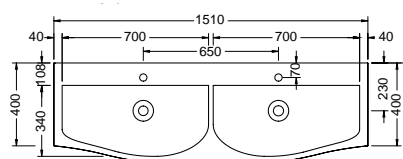

- burgbad cleanFlow: allows water to accumulate in the basin **FLOA080 cover**. See page: 153. Please order separately.
- Room switches and electrical equipment can be altered to make them suitable for use in your country. Surcharge SOAS999: **219,-**, infos see page: 7.
- Drilling of 2/3-hole fittings available. Surcharge per fitting MPFBOL3: **156,-**. Without tap hole: no surcharge.
- *Light in vanity unit: Touch control version L: lateral left, version R: lateral right.