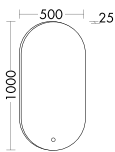

ILLUMINATED MIRROR

- circulating LED-light, 2700 K - 6500 K
- dimmable (3 levels)
- Energy efficiency grade G
- 1 switch,
  selection: cold/warm white
- Carcass: White
- IP24

SIJH050	40,3	500 mm	1161,-	1161,-