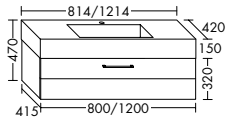

MINERAL CAST WASHBASIN (DEPTH 420 MM) INCL. VANITY UNIT

1. **Mineral cast washbasin**
   - depth of basin: 130 mm
   Under cupboard
   - 1 pull out drawer with splitted front fascia
   - 2 metal boxes
   - incl. burgbad cleanFlow

SEUQ081	814 mm	3407,-	3705,-
SEUQ121	1214 mm	3789,-	4116,-