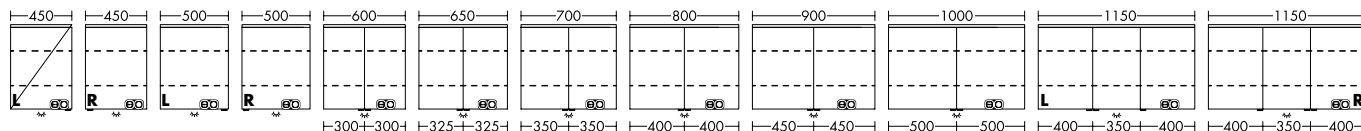

MIRROR CABINETS

POSITION DOUBLE SOCKET

POSITION / NUMBER LIGHTS DOWN TO WASHBASIN

POSITION SWITCH/ SOCKET ELEMENT

POSITION SWITCH

EXAMPLES:

SURCHARGE FOR COSTUM-MADE PRODUCTS SOAS999: 219,- / SOAT999 77,-

(special designs are not feasible in the sys10 series)