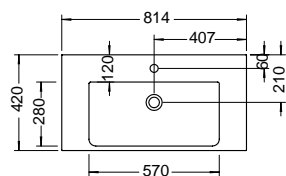

- **burgbad cleanFlow:** allows water to accumulate in the basin **FLOA080 cover.** See page: 153. Please order separately.
- Drilling of 2/3-hole fittings available. Surcharge per fitting MPFBOL3: **156,-**. Without tap hole: no surcharge.
- made to measure possible. Surcharge SOAT999 **219,-**, infos see page: 7.