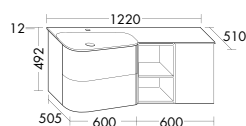

Version L

Mineral cast washbasin

- depth of basin: 120 mm
- **Under cupboard**
- 1 pull out drawer top with bottle-trap cut-out and divider
- 1 pull out drawer bottom
- open shelf with 1 fixed shelf
- 1 door, 1 glass shelf on side, with tip on-technique
- incl. burgbad cleanFlow

SFUI122 L/R   1220 mm   **3396,-**

burgbad cleanFlow: allows water to accumulate in the basin **FLOA080 cover**. See page: 153. Please order separately.

Drilling of 2/3-hole fittings available. Surcharge per fitting MPFBOL3: **156,-**. Without tap hole: no surcharge.