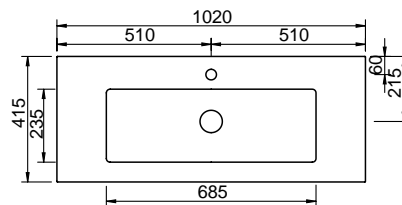

DESCRIPTION	REF.NO	WIDTH	PG 1	PG 2	PG 3
Washbasin colours White gloss No. C0001 (Standard) White Matt No. C0037 Surcharge SOAS999: 219,-	Included 	Material Mineral cast: combination of pulverised natural stone powder and polyester resin as binding agent. Polyester surface is finished to high gloss dirt repellent surface-free of pores.			

MINERAL CAST WASHBASIN INCL. VANITY UNIT DEPTH 415

Mineral cast washbasin
– depth of basin: 100 mm
Under cupboard
– 1 pull out drawer, 260 mm deep, with bottle-trap cut-out and divider
– incl. burgbad cleanFlow

SGVW062	620 mm	1556,-	1892,-	2066,-
SGVW082	820 mm	1697,-	2046,-	2229,-
SGVW102	1020 mm	1836,-	2198,-	2394,-

Mineral cast washbasin
– depth of basin: 100 mm
Under cupboard
– 1 drawer top, 260 mm deep, with bottle-trap cut-out and interior divider
– 1 pull out drawer bottom, 260 mm deep
– incl. burgbad cleanFlow

SGHR062	620 mm	1832,-	2226,-	2430,-
SGHR082	820 mm	1997,-	2406,-	2623,-
SGHR102	1020 mm	2160,-	2586,-	2816,-

Mineral cast washbasin
– depth of basin: 100 mm
Under cupboard
– 1 drawer top, 260 mm deep, with bottle-trap cut-out and interior divider
– 1 drawer central, 260 mm deep
– 1 pull out drawer bottom, 260 mm deep
– incl. burgbad cleanFlow
– with plinth

SGHS062	620 mm	2261,-	2664,-	2880,-
SGHS082	820 mm	2424,-	2844,-	3073,-
SGHS102	1020 mm	2589,-	3024,-	3266,-

MINERAL CAST WASHBASIN INCL. VANITY UNIT DEPTH 495

Mineral cast washbasin
– depth of basin: 100 mm
Under cupboard
– 1 pull out drawer, 350 mm deep, with bottle-trap cut-out and divider
– incl. burgbad cleanFlow

SGVX062	620 mm	1693,-	2046,-	2228,-
SGVX082	820 mm	1781,-	2153,-	2346,-
SGVX092	920 mm	1853,-	2235,-	2428,-
SGVX102	1020 mm	1922,-	2316,-	2511,-
SGVX122	1220 mm	2061,-	2477,-	2672,-

Mineral cast washbasin
– depth of basin: 100 mm
Under cupboard
– 1 drawer top, 350 mm deep, with bottle-trap cut-out and interior divider
– 1 pull out drawer bottom
– incl. burgbad cleanFlow

SGHT062	620 mm	1991,-	2406,-	2621,-
SGHT082	820 mm	2096,-	2533,-	2760,-
SGHT092	920 mm	2179,-	2629,-	2858,-
SGHT102	1020 mm	2261,-	2724,-	2953,-
SGHT122	1220 mm	2424,-	2914,-	3144,-

burgbad cleanFlow: allows water to accumulate in the basin **FLOA080 cover**. See page: 153. Please order separately.

Drilling of 2/3-hole fittings available. Surcharge per fitting MPFBOL3: **156,-**. Without tap hole: no surcharge.