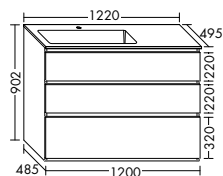

Version L

Mineral cast washbasin

- depth of basin: 100 mm

Under cupboard

- 1 drawer top, 350 mm deep, with bottle-trap cut-out and interior divider
- 1 drawer central, 350 mm deep
- 1 pull out drawer bottom
- incl. burgbad cleanFlow
- with plinth

SGHY122 L/R	1220 mm	2972,-	3474,-	3714,-