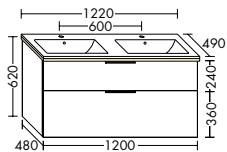

NEW 01.09.2024

Ceramic double washbasin

- depth of basin: 130 mm

vanity unit

- 1 drawer top, 350 mm deep, with 2 bottle-trap cut-outs and interior divider
- 1 pull out drawer bottom, 420 mm deep

LED-lighting of vanity unit

- incl. switch to dim, 4000 K, EEK G, IP24

SHBY122

14,7

1220 mm

2713,-

Socket needed