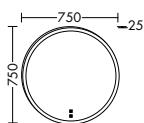

SPIZ061	L/R	6,0	606 mm	1553,-
SPIZ080		8,0	806 mm	1926,-
SPIZ100		9,6	1006 mm	2141,-
SPIZ121		11,5	1206 mm	2361,-
SPIZ140	L/R	13,5	1406 mm	2818,-

i Article not available in UK.

MIRROR WITH LED-LIGHT

- circulating LED-light, 5700 K
- Energy efficiency grade F
- 1 sensor-switch: ON/OFF
- 1 sensor-switch for mirror heating, 21 W
- IP44