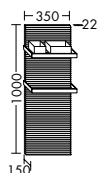

WALL PANEL

- 1 wall panel with pleat-effect structure in front colour
- 2 towel rails, metal, with shelf for boxes
- 2 plastic boxes

Towel rail, boxes:			
Black	white		
WAAT035	WAAU035	350 mm	563,-

WALL RACKS WITH METAL RAIL

- 1 wall panel with pleat-effect structure in front colour
- 1 metal rail with 1 shelf for box
- 1 plastic box
- cover caps for fixing holes top, grey anthracite

metal rail, boxes:			
Black	white		
ACDX045	ACDY045	450 mm	390,-