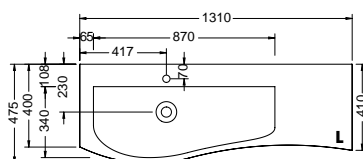

- burgbad cleanFlow: allows water to accumulate in the basin **FLOA080 cover**. See page: 153. Please order separately.
- Room switches and electrical equipment can be altered to make them suitable for use in your country. Surcharge SOAS999: **219,-**, infos see page: 7.
- Drilling of 2/3-hole fittings available. Surcharge per fitting MPFBOL3: **156,-**. Without tap hole: no surcharge.
- *Light in vanity unit: Touch control version L: lateral left, version R: lateral right.