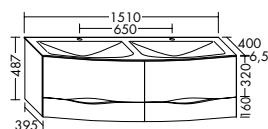

1. **Mineral cast washbasin**
   - depth of basin: 130 mm
2. **Under cupboard**
3. 2 pull out drawers with bottle-trap cut-out and recessed grip top
   - 2 drawers with recessed grip bottom
   - 1 interior divider
   - incl. burgbad cleanFlow

DEPTH		500 mm				
SFFQ151		1510 mm	4860,-	5162,-	5535,-	
INCL. LED LIGHTING OF RECESSED GRIP						
incl. switch* / 4500 K / IP24 / EEG G						
SFGY151		5,8	1510 mm	5588,-	5889,-	6253,-

- burgbad cleanFlow: allows water to accumulate in the basin **FLOA080 cover**. See page: 167. Please order separately.
- Room switches and electrical equipment can be altered to make them suitable for use in your country. Surcharge SOAS999: **219,-**, infos see page: 7.
- Drilling of 2/3-hole fittings available. Surcharge per fitting MPFBOL3: **156,-**. Without tap hole: no surcharge.
- *Light in vanity unit: Touch control version L: lateral left, version R: lateral right.