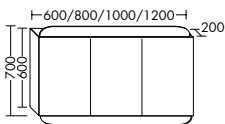

MIRROR CABINETS WITH HORIZONTAL LED-LIGHTING

- double mirrored doors
- LED lighting top, 3000 - 6000 K
- dimmable
- Energy efficiency grade G
- selection: cold/warm white
- 1 switch/ 1 socket
- glass shelf
- carcass exterior in carcass colour
- carcass interior Anthracite grey
- IP24

SGUD060	12	600 mm	3000,-	3360,-
SGUD080	16	800 mm	3231,-	3617,-
SGUD100	20	1000 mm	3581,-	4011,-
SGUD120 L/R	24	1200 mm	4076,-	4564,-

i Article not available in UK.