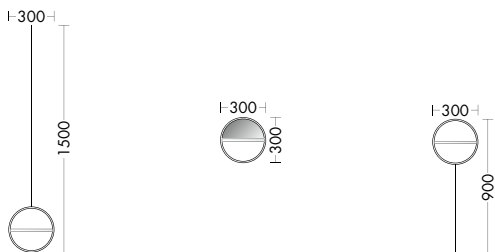

ACCESSORIES