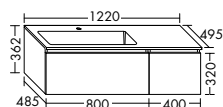

Version L

Mineral cast washbasin

- depth of basin: 100 mm

Under cupboard

- 1 pull out drawer, 350 mm deep, with bottle-trap cut-out and divider
- 1 pull out drawer, 350 mm deep
- incl. burgbad cleanFlow

SGVZ122 L/R	1220 mm	2874,-	3508,-	3819,-