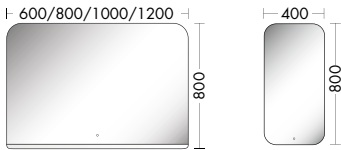

ILLUMINATED MIRROR