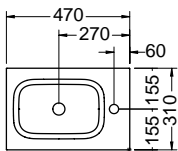

MIRROR WITH VERTICAL LED-LIGHTING