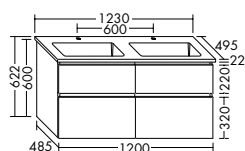

Ceramic double washbasin

- depth of basin: 120 mm
- **Under cupboard**
- 2 drawers top, 350 mm deep, with bottle-trap cut-out and interior divider
- 2 pull out drawers bottom, 350 mm deep

SGHN123	1230 mm	3555,-	4303,-	4669,-