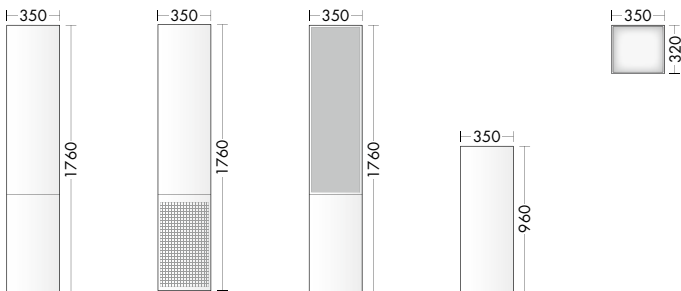

CERAMIC WASHBASINS

MINERAL CAST WASHBASINS

VANITY UNITS

MIRROR CABINETS

ILLUMINATED MIRROR

CABINETS