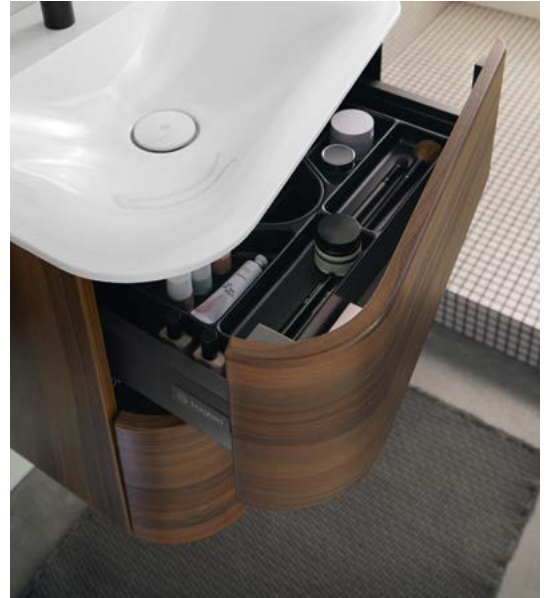

MINERAL CAST WASHBASINS

VANITY UNITS

MIRROR CABINETS

ILLUMINATED MIRROR

CABINETS