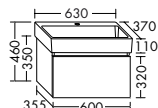

CERAMIC WASHBASINS INCL. VANITY UNIT DEPTH 370

ceramic washbasin

- depth of basin: 100 mm

Under cupboard

- 1 pull out drawer, 260 mm deep, with bottle-trap cut-out and divider

SGVO063	630 mm	1485,-	1787,-	1950,-
----------------	--------	---------------	---------------	---------------