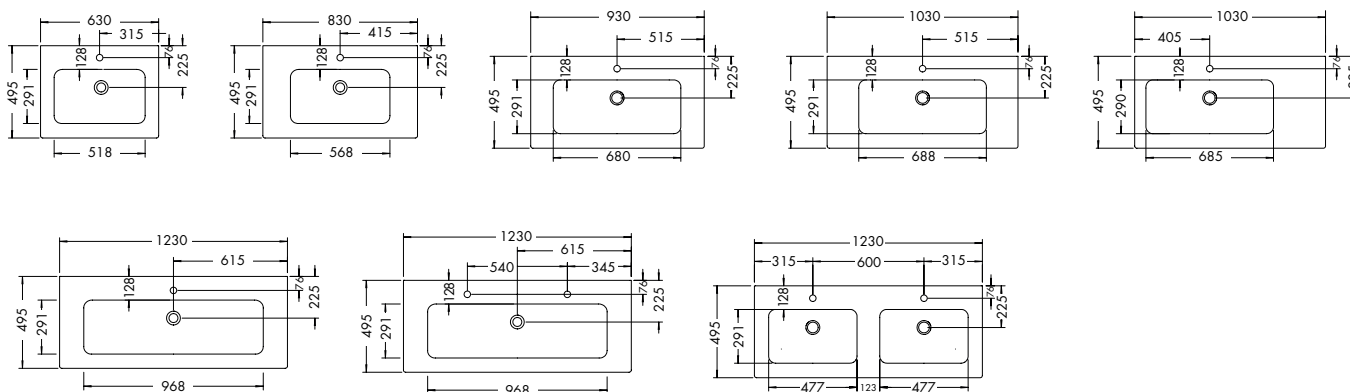

DESCRIPTION	REF.NO	WIDTH	PG 1	PG 2	PG 3
Washbasin colour	Included	Material				
  White No. C0001	 Matt black no. C0038 Surcharge SOAS999: 219,-					
Ceramics - are industrially produced of high-quality porcelain raw materials: kaolin, clay feldspat and quartz. When firing temperatures reach approximately 1,250°C, the ceramic body creates a lasting compound with the glaze that gives the product a high mechanical consistency and a cohesive glass surface.						

CERAMIC WASHBASINS INCL. VANITY UNIT DEPTH 495

Ceramic double washbasin

- depth of basin: 120 mm
- **Under cupboard**
- 1 drawer top, 350 mm deep, with 2 bottle-trap cut-outs and 2 interior dividers
- 1 drawer central, 350 mm deep
- 1 pull out drawer bottom
- spec. siphon
- with plinth

SGHM123	1230 mm	3191,-	3692,-	3934,-

Ceramic double washbasin

- depth of basin: 120 mm
- **Under cupboard**
- 2 pull out drawers, 350 mm deep, with bottle-trap cut-out and divider

SGVU123	1230 mm	3023,-	3658,-	3969,-

Ceramic double washbasin

- depth of basin: 120 mm
- **Under cupboard**
- 2 drawers top, 350 mm deep, with bottle-trap cut-out and interior divider
- 2 pull out drawers bottom, 350 mm deep

SGHN123	1230 mm	3555,-	4303,-	4669,-

Ceramic double washbasin

- depth of basin: 120 mm
- **Under cupboard**
- 2 drawers top, 350 mm deep, with bottle-trap cut-out and interior divider
- 2 drawers, central, 350 mm deep
- 2 pull out drawers bottom, 350 mm deep
- spec. siphon
- with plinth

SGHO123	1230 mm	4391,-	5181,-	5569,-

Drilling of 3-hole fittings available. Surcharge per fitting MPFBOL3: **156,-**. Washbasin only available with mixer hole.