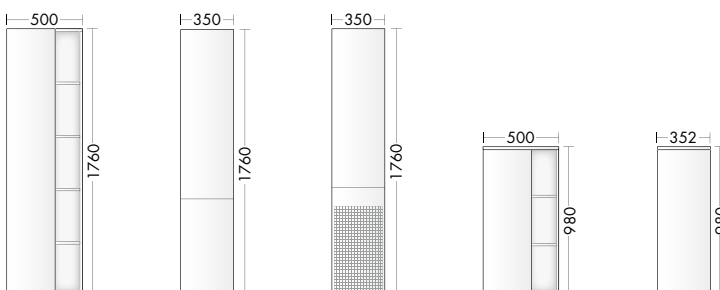

ILLUMINATED MIRROR

CABINETS