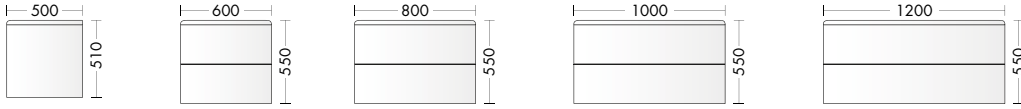

VANITY UNITS