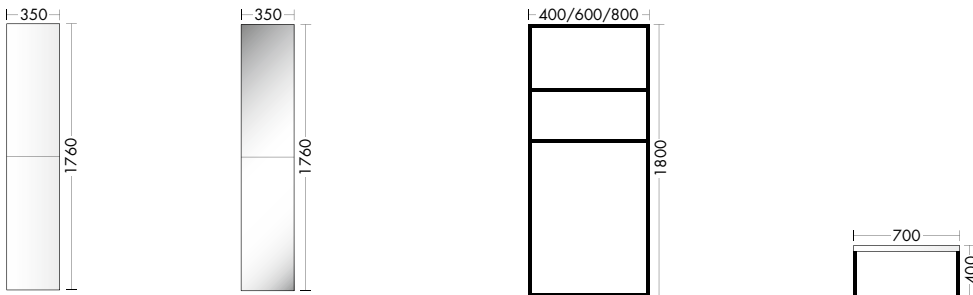

MINERAL CAST WASHBASINS

VANITY UNITS

MIRROR CABINETS

ILLUMINATED MIRROR

CABINETS / TOWEL RAIL / BENCH

GENERAL INFORMATION

Wood grain:

Front: horizontal  and vertical  / Carcass: horizontal