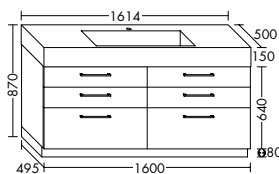

Mineral cast washbasin
– depth of basin: 130 mm
Under cupboard
– 6 pull out drawers
– incl. divider
– 1 plinth
– incl. burgbad cleanFlow

made to measure:
870 - 910

SEUV161		1614 mm	6375,-	7069,-