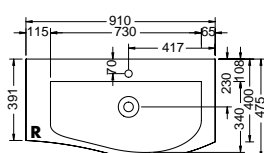

- burgbad cleanFlow: allows water to accumulate in the basin **FLOA080 cover**. See page: 153. Please order separately.
- Room switches and electrical equipment can be altered to make them suitable for use in your country. Surcharge SOAS999: **219,-**, infos see page: 7.
- Drilling of 2/3-hole fittings available. Surcharge per fitting MPFBOL3: **156,-**. Without tap hole: no surcharge.
- *Light in vanity unit: Touch control version L: lateral left, version R: lateral right.