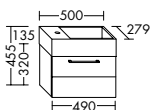

mineral cast washbasin:

- depth of basin: 125 mm

base unit

- splitted front fascia
- 1 flap, **tip on technique not possible**
- incl. burgbad cleanFlow

SECB050C

500 mm

1731,-

1978,-

You can choose how the washbasin is mounted, basin R or L.