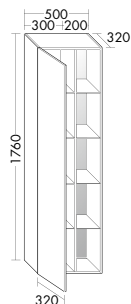

DESCRIPTION	REF.NO	WIDTH	PRICE

Open shelf of tall units HSZC050 and HSZD050 can be ordered in following colours:

Carcass colour No. T0000   White hgl. No. T0014   Platinum No. T0011   Bronze No. T0012

Available in another Badu carcass colour on request. Surcharge SOAS999: **219,-**

TALL UNIT

- 1 door open with overhang
- 4 glass shelves
- open shelf with 4 shelves
- 1 fixed central panel

HSZC050 L/R   500 mm   **1547,-**

i High gloss doors consist of two front panels that are joined in the middle

- 1 door open with overhang
- 4 glass shelves
- 1 open shelf with 4 shelves incl. verticaler LED-light, 8,2 W, 4200 K
- Energy efficiency grade G
- connected to room light
- 1 fixed central panel
- IP20

HSZD050 L/R   500 mm   **1944,-**

i High gloss doors consist of two front panels that are joined in the middle

- 2 doors
- 4 glass shelves
- 1 fixed shelf

HSIE035 L/R   350 mm   **1136,-**

- 2 doors
- 1 interior drawer
- 4 glass shelves
- 1 fixed shelf

HSIF035 L/R   350 mm   **1365,-**

- 1 door
- 1 linen basket
- 3 glass shelves
- 1 fixed shelf

HSIG035 L/R   350 mm   **1241,-**