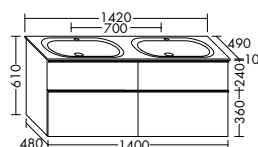

Mineral cast double washbasin

- depth of basin: 100 mm

vantiy unit

- 2 drawers top, 350 mm deep with bottle-trap cut-out and interior divider
- 2 pull out drawers bottom, 350 mm deep

SGGR142	1420 mm	3368,-

F Washbasin only available with 1 mixer hole.