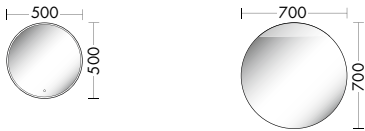

ILLUMINATED MIRROR