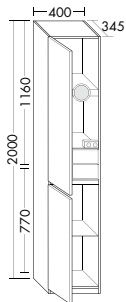

- 1 door top, mirrored inside
- 1 door bottom
- 2 interior drawers, anthracite grey
- 1 magnifying mirror
- interior LED-light, 6,7 W, 4200 K
- Energy efficiency grade G
- 1 double socket
- 1 contact switch
- IP24
- with plinth

HSPN040	L/R	400 mm	2321,-	2738,-	3004,-

i Article not available in UK.