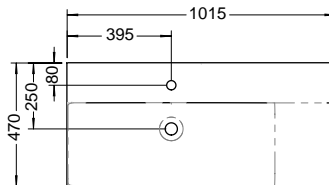

burgbad cleanFlow: allows water to accumulate in the basin **FLOA080 cover**. See page: 153. Please order separately.

Drilling of 2/3-hole fittings available. Surcharge per fitting MPFBOL3: **156,-**. Without tap hole: no surcharge.