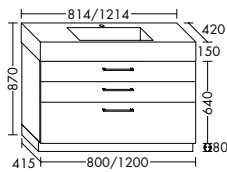

1. **Mineral cast washbasin**
   - depth of basin: 130 mm
   Under cupboard
   - 1 drawer top with bottle-trap cut-out
   - 1 drawer central
   - 1 pull out drawer bottom
   - 1 metal box
   - 1 plinth
   - incl. burgbad cleanFlow

SEUS081	814 mm	4228,-	4673,-
SEUS121	1214 mm	4641,-	5113,-

made to measure:
870 - 910