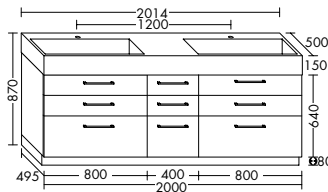

Mineral cast washbasin

- depth of basin: 130 mm
- **Under cupboard**
- 2 pull out drawers top with bottle-trap cut-out and divider
- 4 drawers down
- 3 drawers, central
- 1 plinth
- incl. burgbad cleanFlow

SEVC201	2014 mm	9191,-	10221,-