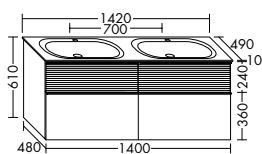

DESCRIPTION	REF.NO	WIDTH	PRICE

MINERAL CAST WASHBASINS INCL. VANITY UNIT

Mineral cast double washbasin vanity unit
- depth of basin: 100 mm
- 2 drawers top, 350 mm deep, with pleat-effect front incl. bottle-trap cut-out and interior divider
- 2 pull out drawers bottom, 350 mm deep

SGGS142	1420 mm	3368,-