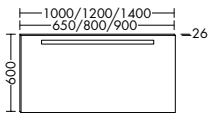

MIRROR WITH HORIZONTAL LED-LIGHT

- LED-light, 4000 K
- Energy efficiency grade E
- connection to room light
- carcass chrome coloured
- IP44

SIGP065		5,0	650 mm	587,-
SIGP080		6,0	800 mm	615,-
SIGP090		7,0	900 mm	632,-
SIGP100		8,0	1000 mm	658,-
SIGP120		9,0	1200 mm	696,-
SIGP140		11,0	1400 mm	739,-