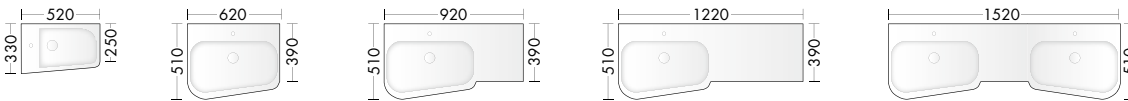

MINERAL CAST WASHBASINS