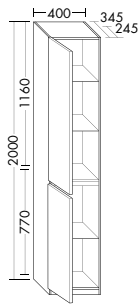

DESCRIPTION	REF.NO	WIDTH	PG 1	PG 2	PG 3

TALL UNITS | FLOORSTANDING

- 2 doors
- 3 glass shelves
- 1 fixed shelf
- with plinth

made to measure:

- ☑ 167 - 345
- ☑ 200 - 450

DEPTH		345 mm			
HSPJ040	L/R	400 mm	1421,-	1836,-	2104,-
DEPTH		245 mm			
HSPK040	L/R	400 mm	1421,-	1836,-	2104,-