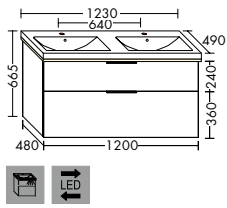

DESCRIPTION	REF.NO	WATT	WIDTH	PRICE
Washbasin colour	Included Material				
	Ceramics - are industrially produced of high-quality porcelain raw materials: kaolin, clay feldspat and quartz. When firing temperatures reach approximately 1,250°C, the ceramic body creates a lasting compound with the glaze that gives the product a high mechanical consistency and a cohesive glass surface.				
White No. C0001					

CERAMIC WASHBASINS INCL. VANITY UNIT

Ceramic double washbasin

- depth of basin: 130 mm

Under cupboard

- 1 drawer top, 350 mm deep, with 2 bottle-trap cut-outs and interior divider
- 1 pull out drawer bottom, 420 mm deep

LED-lighting of vanity unit

- incl. switch to dim, 4000 K, EEK G, IP24

SEZC123

14,7

1230 mm

2713,-

Socket necessary