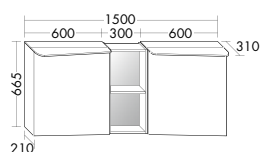

Version L

- 2 double mirrored doors
- open shelf with 1 fixed shelf
- 2 LED-lights, 4200 K
- Energy efficiency grade E
- 2 switches/ 2 sockets
- glass shelves
- IP24

SFTY150	2x8	1500 mm	2814,-

i Article not available in UK.

INCL. LED-ILLUMINATION OF WASHBASIN, 5 W

SFUE150	2x8	1500 mm	3396,-

i Article not available in UK.

Room switches and electrical equipment can be altered to make them suitable for use in your country. Surcharge SOAS999: **219,-**, infos see page: 7.

i The following handle strip can be selected for the mirror cabinets: Anthracite, anodised, G0196 (standard), white G0273 or black G0274