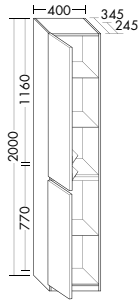

- 2 doors
- 3 glass shelves
- 1 fixed shelf
- 2 shelves, metal, graphite
- with plinth

DEPTH		345 mm			
HSPL040	L/R	400 mm	1598,-	2012,-	2282,-
DEPTH		245 mm			
HSPM040	L/R	400 mm	1598,-	2012,-	2282,-