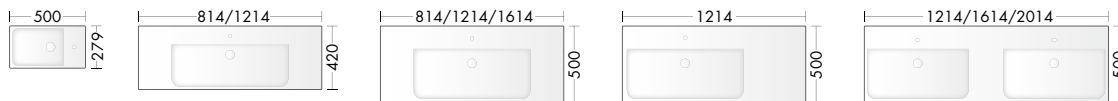

MINERAL CAST WASHBASINS