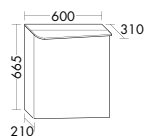

MIRROR CABINETS WITH HORIZONTAL LED-LIGHTING

Version L

- 1 mirror door, mirrored both sides
- LED lighting, 4200 K
- Energy efficiency grade E
- 1 switch/ 1 socket
- glass shelves
- IP24

SFTU060	L/R	8	600 mm	1311,-

i Article not available in UK.

INCL. LED-ILLUMINATION OF WASHBASIN, 5 W

SFUA060	L/R	8	600 mm	1523,-

i Article not available in UK.