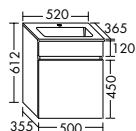

MINERAL CAST WASHBASIN INCL. VANITY UNIT DEPTH 365

Mineral cast washbasin

- depth of basin: 100 mm

Under cupboard

- 1 fascia
- 1 pull out drawer, 260 mm deep

SGQZ052	520 mm	1429,-	1718,-	1875,-