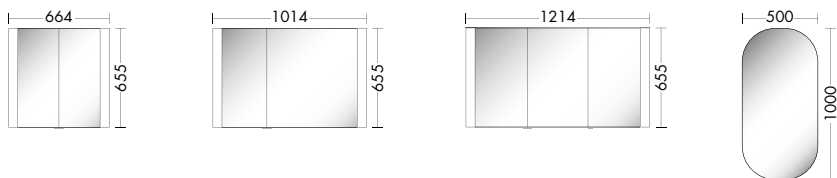

MIRROR CABINETS | ILLUMINATED MIRROR