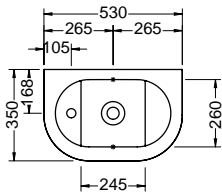

GENERAL INFORMATION

WOOD GRAIN:

It is not possible to guarantee a continuous grain pattern due to the process used.
Small colour variances are material based.

horizontal

Dimensions online:
<http://montageanleitungen.eu/M1248.pdf>

DESCRIPTION	REF.NO	WATT	WIDTH	PG 1	PG 2

MINERAL CAST WASHBASIN INCL. VANITY UNIT

Washbasin colours

White gloss No. C0001
(Standard)

White Matt No. C0037
Surcharge SOAS999: **219,-**

Included

Material

Mineral cast: combination of pulverised natural stone powder and polyester resin as binding agent. Polyester surface is finished to high gloss dirt repellent surface - free of pores.

Left version: Tap (left),
door hinge (left)

Mineral cast washbasin

- depth of basin: 100 mm

Under cupboard

- 1 door
- incl. burgbad cleanFlow

SGCG053 L/R	530 mm	1776,-	2396,-

Version L

ILLUMINATED MIRROR

- circulating LED-light, 2700 K - 6500 K
- dimmable (3 levels)
- Energy efficiency grade G
- 1 switch,
  selection: cold/warm white
- Carcass: White
- IP24

SIJH050	40,3	500 mm	1161,-	1161,-

burgbad cleanFlow: allows water to accumulate in the basin **FLOA080 cover**. See page: 153. Please order separately.

Room switches and electrical equipment can be altered to make them suitable for use in your country. Surcharge SOAS999: **219,-**, infos see page: 7.

Washbasin only available with 1 mixer hole. Without tap hole: no no surcharge.