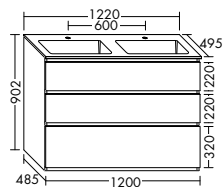

Mineral cast double washbasin

- depth of basin: 100 mm

Under cupboard

- 1 drawer top, 350 mm deep, with 2 bottle-trap cut-outs and 2 interior dividers
- 1 drawer central, 350 mm deep
- 1 pull out drawer bottom
- incl. burgbad cleanFlow
- with plinth

SGIA122	1220 mm	3191,-	3692,-	3934,-

burgbad cleanFlow: allows water to accumulate in the basin **FLOA080 cover**. See page: 153. Please order separately.

Drilling of 2/3-hole fittings available. Surcharge per fitting MPFBOL3: **156,-**. Without tap hole: no surcharge.