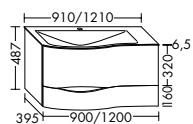

MINERAL CAST WASHBASINS INCL. VANITY UNIT

Version L

Mineral cast washbasin

- depth of basin: 130 mm
- **Under cupboard**
- 1 pull out drawer top with bottle-trap cut-out and Recessed grip
- 1 drawer with recessed grip bottom
- 1 interior divider
- incl. burgbad cleanFlow

		DEPTH	475 mm		
SFFQ091	L/R	910 mm	3360,-	3568,-	3821,-
SFFQ121	L/R	1210 mm	3639,-	3863,-	4133,-

INCL. LED LIGHTING OF RECESSED GRIP

incl. switch* / 4500 K / IP24 / EEG G

SFGY091	L/R	3,4	910 mm	3960,-	4170,-	4423,-
SFGY121	L/R	4,6	1210 mm	4262,-	4485,-	4759,-