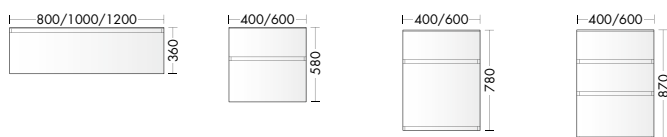

SIDEBOARDS / BASE UNITS