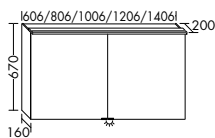

SPIY061	L/R	6,0	606 mm	1354,-
SPIY080		8,0	806 mm	1723,-
SPIY100		9,6	1006 mm	1937,-
SPIY121		11,5	1206 mm	2158,-
SPIY140	L/R	13,5	1406 mm	2441,-

i Article not available in UK.

- double mirrored doors
- LED lighting, 4200 K
- Energy efficiency grade E
- 1 switch/ 1 socket
- glass shelves
- carcass exterior, mirrored
- carcass interior Anthracite grey
- LED-lighting of washbasin 5 W
- IP24