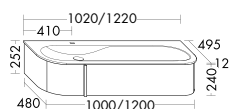

Version L

Mineral cast washbasin

– depth of basin: 120 mm

Under cupboard

- 1 drawer with cut-out for plumbing and 2 storage boxes
- incl. burbad cleanFlow

SFZR102	L/R	1020 mm	2561,-	3394,-
SFZR122	L/R	1220 mm	2768,-	3668,-