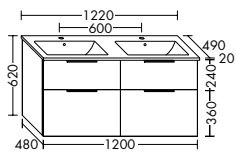

NEW 01.09.2024

Ceramic double washbasin

- depth of basin: 130 mm

vanity unit

- 2 drawers top, 350 mm deep, with bottle-trap cut-out and interior divider
- 2 pull out drawers bottom, 420 mm deep

SHBZ122

1220 mm

2927,-