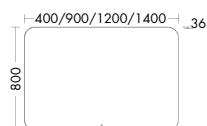

MIRROR WITH LED-LIGHT

- circulating LED-light, 4000 K
- Energy efficiency grade E
- 1 sensor-switch
- Carcass: White
- IP44

SIIN040	20,7	400 mm	1093,-	1093,-	1093,-
SIIN090	30,3	900 mm	1346,-	1346,-	1346,-
SIIN120	36,1	1200 mm	1493,-	1493,-	1493,-
SIIN140	39,9	1400 mm	1599,-	1599,-	1599,-

Changing position of socket possible. Only horizontally! Surcharge SOAS999: **219,-**, infos see page: 7.

Room switches and electrical equipment can be altered to make them suitable for use in your country. Surcharge SOAS999: **219,-**, infos see page: 7.