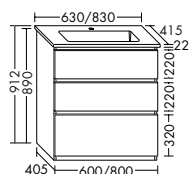

ceramic washbasin

- depth of basin: 120 mm

Under cupboard

- 1 drawer top, 260 mm deep, with bottle-trap cut-out and interior divider
- 1 drawer central, 260 mm deep
- 1 pull out drawer bottom, 260 mm deep
- spec. siphon
- with plinth

SGHE063	630 mm	2261,-	2664,-	2880,-
SGHE083	830 mm	2424,-	2844,-	3073,-