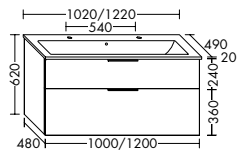

NEW 01.09.2024

1. **ceramic washbasin**
   - 2 tap holes
   - depth of basin: 130 mm
2. **vanity unit**
   - 1 drawer top, 350 mm deep, with bottle-trap cut-out and interior divider
   - 1 pull out drawer bottom, 420 mm deep

SHBV102		1020 mm	1967,-
SHBV122		1220 mm	2089,-