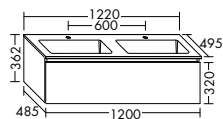

Mineral cast double washbasin

- depth of basin: 100 mm

Under cupboard

- 1 pull out drawer, 350 mm deep, with 2 bottle-trap cut-outs und 2 dividers
- incl. burgbad cleanFlow

SGWC122	1220 mm	2340,-	2758,-	2953,-