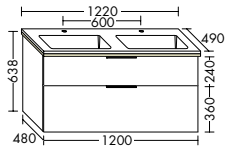

NEW 01.05.2024

Mineral cast double washbasin vanity unit	SHCE122	14,7	1220 mm	2713,-
– depth of basin: 120 mm – 1 drawer top, 350 mm deep, with 2 bottle-trap cut-outs and interior divider – 1 pull out drawer bottom, 420 mm deep – incl. burgbad cleanFlow LED-lighting of vanity unit – incl. switch to dim, 4000 K, EEK G, IP24