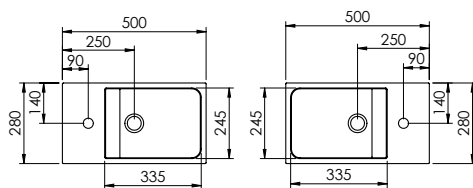

MIRROR WITH VERTICAL LIGHT

- 1 LED-light, 840 K
- Energy efficiency grade G
- 1 switch in centre
- frame white
- IP20

SIAE050

L/R

21

500 mm

1313,-

1313,-

Version L

burgbad cleanFlow: allows water to accumulate in the basin **FLOA080 cover**. See page: 153. Please order separately.

Washbasin only available with 1 mixer hole. Without tap hole: no no surcharge.