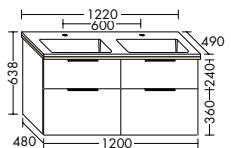

NEW 01.05.2024

Mineral cast double washbasin vanity unit	SHCG122	14,7	1220 mm	3431,-
– depth of basin: 120 mm – 2 drawers top, 350 mm deep, with bottle-trap cut-out and interior divider – 2 pull out drawers bottom, 420 mm deep – incl. burgbad cleanFlow LED-lighting of vanity unit – incl. switch to dim, 4000 K, EEK G, IP24