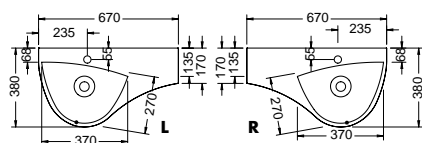

TIP ON

burgbad cleanFlow: allows water to accumulate in the basin **FLOA080 cover**. See page: 153. Please order separately.

Room switches and electrical equipment can be altered to make them suitable for use in your country. Surchage SOAS999: **219,-**, infos see page: 7.

Drilling of 2/3-hole fittings available. Surchage per fitting MPFBOL3: **156,-**. Without tap hole: no surcharge.

*Light in vanity unit: Touch control version L: lateral left, version R: lateral right.