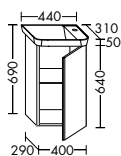

Left version:
washbasin left,
door hinge
right

Mineral cast washbasin

- depth of basin: 100 mm

Under cupboard

- 1 door
- 1 glass shelf
- toilet role holder

SFFZ044	L/R	440 mm	1080,-

INCL. LED LIGHTING OF RECESSED GRIP

- 4200 K, vertical / connected to room light* / IP24 / EEG G

SFGX044	L/R	2x6	440 mm	1284,-