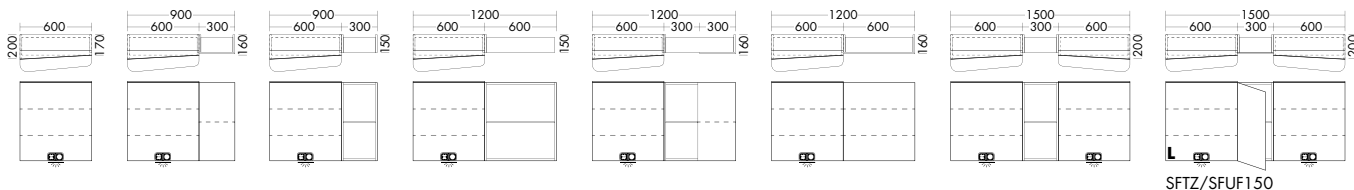

DESCRIPTION	REF.NO	WATT	WIDTH	PRICE

MIRROR CABINETS WITH HORIZONTAL LED-LIGHTING

Open shelf of mirror cabinets can be ordered in following colours:

Carcass colour No. T0000   White hgl. No. T0014   Platinum No. T0011   Bronze No. T0012

Available in another Badu carcass colour on request. Surcharge SOAS999: **219,-**

- 3 double mirrored doors
- 2 LED-lights, 4200 K
- Energy efficiency grade E
- 2 switches/ 2 sockets
- glass shelves
- IP24

SFTZ150 L/R   2x8   1500 mm   **2814,-**

i Article not available in UK.

INCL. LED-ILLUMINATION OF WASHBASIN, 5 W

SFUF150 L/R   2x8   1500 mm   **3396,-**

ILLUMINATED MIRROR

- LED-light, 4200 K
- Energy efficiency grade E
- 1 dimmer switch
- carcass: alu coloured
- IP24

SIIS059 L/R   8   590 mm   **1170,-**

Version L

i Room switches and electrical equipment can be altered to make them suitable for use in your country. Surcharge SOAS999: **219,-**, infos see page: 7.

i The following handle strip can be selected for the mirror cabinets: Anthracite, anodised, G0196 (standard), white G0273 or black G0274