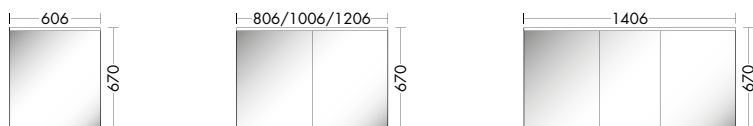

MIRROR CABINETS