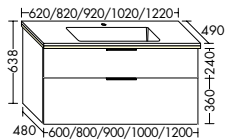

NEW 01.05.2024

1. **Mineral cast washbasin**
   - depth of basin: 120 mm
   vanity unit
   - 1 drawer top, 350 mm deep, with bottle-trap cut-out and interior divider
   - 1 pull out drawer bottom, 420 mm deep
   - incl. burgbad cleanFlow
   LED-lighting of vanity unit
   - incl. switch to dim, 4000 K, EEK G, IP24

SHCC062	11,0	620 mm	1958,-
SHCC082	12,6	820 mm	2083,-
SHCC092	13,3	920 mm	2207,-
SHCC102	14,0	1020 mm	2334,-
SHCC122	14,7	1220 mm	2486,-

Socket needed