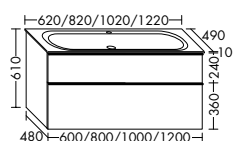

Mineral cast washbasin

- depth of basin: 100 mm

vantiy unit

- 1 drawer top, 350 mm deep, with bottle-trap cut-out and interior divider
- 1 pull out drawer bottom

SFXL062	620 mm	1828,-
SFXL082	820 mm	2053,-
SFXL102	1020 mm	2278,-
SFXL122	1220 mm	2503,-