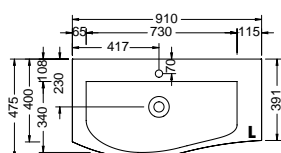

- burgbad cleanFlow: allows water to accumulate in the basin **FLOA080 cover**. See page: 153. Please order separately.
- Room switches and electrical equipment can be altered to make them suitable for use in your country. Surcharge SOAS999: **219,-**, infos see page: 7.
- Drilling of 2/3-hole fittings available. Surcharge per fitting MPFBOL3: **156,-**. Without tap hole: no surcharge.
- *Light in vanity unit: Touch control version L: lateral left, version R: lateral right.