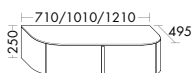

SIDEBOARDS (DEPTH COMPATIBLE WITH COUNTERTOP SOLUTION)

- 1 pull out drawer
- 1 work top

KOBW071		710mm	1404,-	1941,-
KOBW101		1010mm	1579,-	2173,-
KOBW121		1210mm	1701,-	2348,-

	DESCRIPTION	REF.NO	WIDTH	PRICE