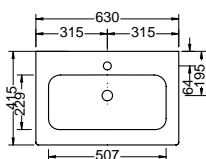

DESCRIPTION	REF.NO	WIDTH	PG 1	PG 2	PG 3
Washbasin colour	Included	Material					
		Ceramics - are industrially produced of high-quality porcelain raw materials: kaolin, clay feldspat and quartz. When firing temperatures reach approximately 1,250°C, the ceramic body creates a lasting compound with the glaze that gives the product a high mechanical consistency and a cohesive glass surface.					
White No. C0001							

CERAMIC WASHBASINS INCL. VANITY UNIT DEPTH 415

ceramic washbasin

- depth of basin: 120 mm

Under cupboard

- 1 pull out drawer, 260 mm deep, with bottle-trap cut-out and divider

SGVP063	630 mm	1556,-	1892,-	2066,-
SGVP083	830 mm	1697,-	2046,-	2229,-

ceramic washbasin

- depth of basin: 120 mm

Under cupboard

- 1 drawer top, 260 mm deep, with bottle-trap cut-out and interior divider
- 1 pull out drawer bottom, 260 mm deep

SGHD063	630 mm	1832,-	2226,-	2430,-
SGHD083	830 mm	1997,-	2406,-	2623,-

ceramic washbasin

- depth of basin: 120 mm

Under cupboard

- 1 drawer top, 260 mm deep, with bottle-trap cut-out and interior divider
- 1 drawer central, 260 mm deep
- 1 pull out drawer bottom, 260 mm deep
- spec. siphon
- with plinth

SGHE063	630 mm	2261,-	2664,-	2880,-
SGHE083	830 mm	2424,-	2844,-	3073,-