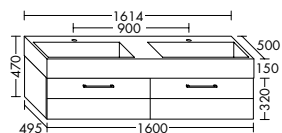

Mineral cast washbasin
– depth of basin: 130 mm
vanity unit
– 2 pull out drawers with splitted front fascia
– 2 metal boxes
– incl. burgbad cleanFlow

SEVA161   1614 mm   **5209,-**   **5604,-**