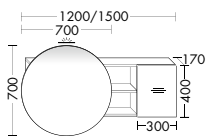

- double mirrored door
- 1 door
- LED-light, 2700 K - 6400 K
- Energy efficiency grade G
- 1 switch/ 1 socket
- Light temperature control: Cold/ warm white and dimming function
- 1 magnifying mirror
- shelves
- 1 fixed shelf, 2 central panels
- indirect LED wall/washbasin lighting
- IP20

SPRM120	L/R	37,4	1200 mm	4650,-	4860,-	5124,-

SPRM150	L/R	40,6	1500 mm	4804,-	5023,-	5288,-

i Article not available in UK.
Top section of mirrored door with satin-textured design.