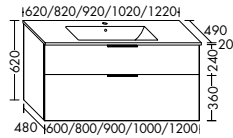

NEW 01.06.2024
SHBT122: 01.09.2024

1. **ceramic washbasin**
   - depth of basin: 130 mm
2. **vanity unit**
   - 1 drawer top, 350 mm deep, with bottle-trap cut-out and interior divider
   - 1 pull out drawer bottom, 420 mm deep

SHBT062		620 mm	1558,-
SHBT082		820 mm	1658,-
SHBT092		920 mm	1763,-
SHBT102		1020 mm	1858,-
SHBT122		1220 mm	1984,-