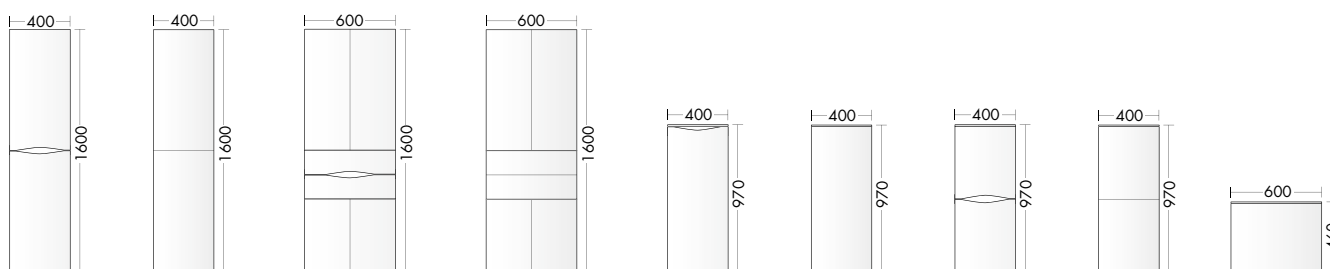

MINERAL CAST WASHBASINS

VANITY UNITS

MIRROR CABINETS | ILLUMINATED MIRROR

CABINETS