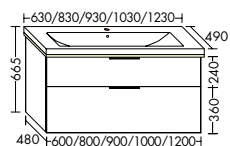

1. **ceramic washbasin**
   – depth of basin: 130 mm
   Under cupboard
   – 1 drawer top, 350 mm deep, with bottle-trap cut-out and interior divider
   – 1 pull out drawer bottom, 420 mm deep
   LED-lighting of vanity unit
   – incl. switch to dim, 4000 K, EEK G, IP24

SEZA063	11,0	630 mm	1958,-
SEZA083	12,6	830 mm	2083,-
SEZA093	13,3	930 mm	2207,-
SEZA103	14,0	1030 mm	2334,-
SEZA123	14,7	1230 mm	2486,-

Socket necessary