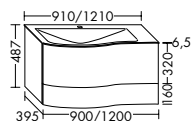

Version L

TIP ON

Mineral cast washbasin

- depth of basin: 130 mm
- **Under cupboard**
- 1 pull out drawer with bottle-trap cut-out on top
- 1 drawer bottom with bottle-trap cut-out
- 1 interior divider
- incl. burgbad cleanFlow

		DEPTH	475 mm		
SFFQ09T	L/R	910 mm	3360,-	3568,-	3821,-
SFFQ12T	L/R	1210 mm	3639,-	3863,-	4133,-