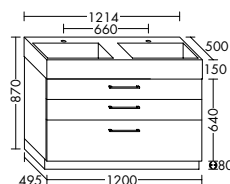

Mineral cast washbasin
– depth of basin: 130 mm
Under cupboard
– 1 pull out drawer top with 2 bottle-trap cut-outs
– 2 pull out drawers bottom
– 1 metal box
– 1 plinth
– incl. burgbad cleanFlow

SEVC121   1214 mm   **5012,-**   **5507,-**

made to measure:
870 - 910