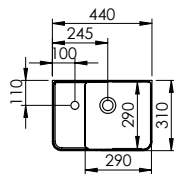

GENERAL INFORMATION

WOOD GRAIN:

vertical

It is not possible to guarantee a continuous grain pattern due to the process used.

Small colour variances are material based.

Dimensions online:

<http://montageanleitungen.eu/M1155.pdf>

DESCRIPTION	REF.NO	WATT	WIDTH	PRICE

MINERAL CAST WASHBASIN INCL. VANITY UNIT

Washbasin colour

White gloss No. C0001

Included

Material

Mineral cast: combination of pulverised natural stone powder and polyester resin as binding agent. Polyester surface is finished to high gloss dirt repellent surface - free of pores.

Left version:
washbasin left,
door hinge
right

Mineral cast washbasin

- depth of basin: 100 mm

Under cupboard

- 1 door
- 1 glass shelf
- toilet role holder

SFFZ044	L/R	440 mm	1080,-

INCL. LED LIGHTING OF RECESSED GRIP

- 4200 K, vertical / connected to room light* / IP24 / EEG G

SFGX044	L/R	2x6	440 mm	1284,-

Version R

MIRROR WITH VERTICAL LED-LIGHTING

- LED-light, 4200 K
- Energy efficiency grade G
- 1 dimmer switch
- carcass: alu coloured
- IP24

SIHO040	L/R	7,4	400 mm	739,-

- LED-light, 4000 K
- Energy efficiency grade E
- connection to room light
- carcass chrome coloured
- reversible
- IP44

SIEG040		9,6	400 mm	570,-

*Vanity unit lighting with touch switch feasible (installation of body on the right). Surcharge SOAS999: **219,-**

Washbasin only available with 1 mixer hole.