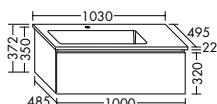

ceramic washbasin
– depth of basin: 120 mm
Under cupboard
– 1 pull out drawer, 350 mm deep, with bottle-trap cut-out and divider

SGVR103 L	1030 mm	1922,-	2316,-	2511,-