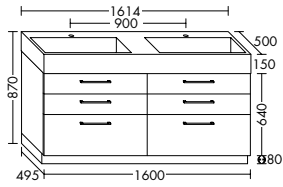

DESCRIPTION	REF.NO	WIDTH	PG 1	PG 2
Washbasin colours White gloss No. C0001 (Standard) White Matt No. C0037 Surcharge SOAS999: 219,-	Included 	Material Mineral cast: combination of pulverised natural stone powder and polyester resin as binding agent. Polyester surface is finished to high gloss dirt repellent surface - free of pores.		

DOUBLE MINERAL CAST WASHBASINS (DEPTH: 500 MM)

Mineral cast washbasin

- depth of basin: 130 mm
- **vanity unit**
- 2 pull out drawers with bottle-trap cut-out on top
- 4 drawers down
- 2 metal boxes
- 1 plinth
- incl. burgbad cleanFlow

SEVC161	1614 mm	6874,-	7571,-