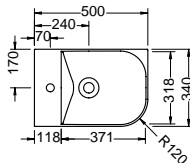

GENERAL INFORMATION

Dimensions online:
<http://montageanleitung.eu/M1302.pdf>

DESCRIPTION	REF.NO	WATT	WIDTH	PG 1	PG 2

MINERAL CAST WASHBASIN INCL. VANITY UNIT

Washbasin colours

White gloss No. C0001
(Standard)

White Matt No. C0037
Surcharge SOAS999: **219,-**

Included

Material

Mineral cast: combination of pulverised natural stone powder and polyester resin as binding agent. Polyester surface is finished to high gloss dirt repellent surface - free of pores.

mineral cast washbasin:

- depth of basin: 113 mm

vanity unit:

- 1 pull out drawer

- incl. burghad cleanFlow

SGUC050	L/R	500 mm	2724,-	3051,-

Version R

MIRROR WITH LED-LIGHT

- circulating LED-light, 4000 K
- Energy efficiency grade E
- 1 sensor-switch
- Carcass: White
- IP44

SIIN040	20,7	400 mm	1093,-	1093,-

burghad cleanFlow: allows water to accumulate in the basin **FLOA080 cover**. See page: 153. Please order separately.

Washbasin only available with 1 mixer hole. Without tap hole: no no surcharge.