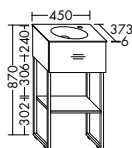

Version R

Mineral cast washbasin

- depth of basin: 90 mm

Under cupboard

- 1 pull out drawer with bottle-trap cut-out
- 1 shelf
- metal legs, Silk black (thickness: 20 mm)
- incl. burghbad cleanFlow

SFHQ045	L/R	450 mm	2342,-	2719,-	2927,-