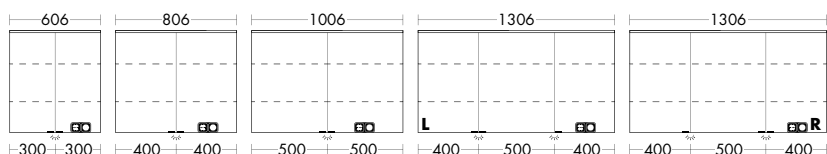

SPIZ060	6,0	606 mm	1646,-	1646,-
SPIZ080	8,0	806 mm	1926,-	1926,-
SPIZ100	9,6	1006 mm	2141,-	2141,-
SPIZ130 L/R	12,5	1306 mm	2655,-	2655,-

i Article not available in UK.

MIRROR WITH HORIZONTAL LED-LIGHT