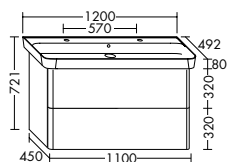

1. **ceramic washbasin**
   – depth of basin: 110 mm
2. **vantiy unit**
   – 1 pull out drawer top, 350 mm deep, with interior divider
   – 1 pull out drawer bottom
   – spec. siphon

SFFS120		1200 mm	2436,-

INCL. LED LIGHTING OF RECESSED GRIP
4200 K, vertical / connected to room light* / IP24 / EEG G

SFFT120	2x6	1200 mm	2846,-