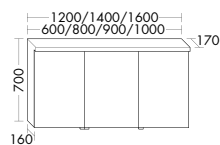

	DESCRIPTION	REF.NO	WATT	WIDTH	PG 1	PG 2	PG 3
--	-------------	--------	------	-------	------	------	------

MIRROR CABINETS WITH HORIZONTAL LED-LIGHTING

- double mirrored doors
- LED-light, 2700 K - 6500 K
- Energy efficiency grade G
- 1 switch/ 1 socket
- Light temperature control: Cold/warm white and dimming function
- glass shelves
- 1 magnifying mirror
- 1 magnetic rail
- IP24