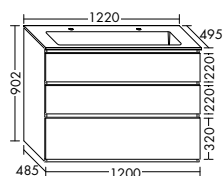

Mineral cast washbasin with 2 tap holes
– depth of basin: 100 mm
vanity unit
– 1 drawer top, 350 mm deep, with bottle-trap cut-out and interior divider
– 1 drawer central, 350 mm deep
– 1 pull out drawer bottom
– incl. burgbad cleanFlow
– with plinth

SGHW122		1220 mm	2972,-	3474,-	3714,-