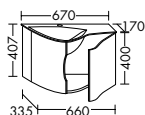

MINERAL CAST WASHBASINS INCL. VANITY UNIT

Left version: washbasin left, door hinge right

Mineral cast washbasin

- depth of basin: 110 mm

Under cupboard

- 1 door

- incl. burgbad cleanFlow

DEPTH

380 mm

SFHB067

L/R

670 mm

1958,-

2128,-

2366,-

INCL. LED LIGHTING OF RECESSED GRIP

incl. switch* / 4500 K / IP24 / EEG G