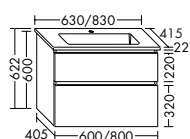

CERAMIC WASHBASINS INCL. VANITY UNIT DEPTH 415

ceramic washbasin

- depth of basin: 120 mm

Under cupboard

- 1 pull out drawer, 260 mm deep, with bottle-trap cut-out and divider

SGVP063	630 mm	1556,-	1892,-	2066,-
SGVP083	830 mm	1697,-	2046,-	2229,-