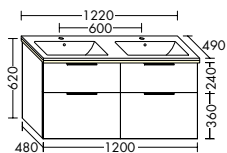

Ceramic double washbasin

- depth of basin: 130 mm

vanity unit

- 2 drawers top, 350 mm deep, with bottle-trap cut-out and interior divider
- 2 pull out drawers bottom, 420 mm deep

SHBZ122

1220 mm

2927,-

NEW 01.09.2024