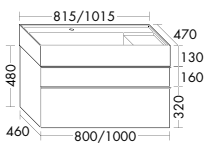

Mineral cast washbasin

- depth of basin: 105 mm

- 1 shelf right

Under cupboard

- 1 drawer top, 300 mm deep, with bottle-trap cut-out
- 1 pull out drawer bottom
- incl. burgbad cleanFlow

SFKN082	815 mm	2563,-	2726,-

SFKN102	1015 mm	2798,-	2968,-