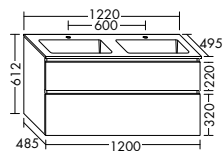

Mineral cast double washbasin

- depth of basin: 100 mm

Under cupboard

- 1 drawer top, 350 mm deep, with 2 bottle-trap cut-outs and 2 interior dividers
- 1 pull out drawer bottom
- incl. burgbad cleanFlow

SGHZ122	1220 mm	2753,-	3244,-	3474,-