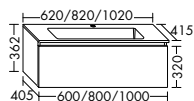

DESCRIPTION	REF.NO	WIDTH	PG 1	PG 2	PG 3
Washbasin colours White gloss No. C0001 (Standard) White Matt No. C0037 Surcharge SOAS999: 219,-	Included 	Material Mineral cast: combination of pulverised natural stone powder and polyester resin as binding agent. Polyester surface is finished to high gloss dirt repellent surface-free of pores.			

MINERAL CAST WASHBASIN INCL. VANITY UNIT DEPTH 415

Mineral cast washbasin
– depth of basin: 100 mm
Under cupboard
– 1 pull out drawer, 260 mm deep, with bottle-trap cut-out and divider
– incl. burgbad cleanFlow

SGVW062	620 mm	1556,-	1892,-	2066,-
SGVW082	820 mm	1697,-	2046,-	2229,-
SGVW102	1020 mm	1836,-	2198,-	2394,-