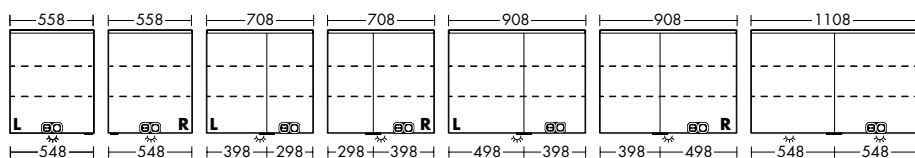

DESCRIPTION	REF.NO	WATT	WIDTH	PRICE
MIRROR CABINETS WITH HORIZONTAL LED-LIGHTING					
	– double mirrored doors	SPHU055 L/R	5,0	558 mm	1232,-
	– LED-light, 4200 K	SPHU070 L/R	6,5	708 mm	1536,-
	– Energy efficiency grade G	SPHU090 L/R	8,4	908 mm	1703,-
	– 1 switch/ 1 socket	SPHU110	10,3	1108 mm	1847,-
	– glass shelves				
– carcass exterior, mirrored					i Article not available in UK.
– carcass interior Anthracite grey					
– IP24					

	– double mirrored doors	SPHY055 L/R	5,0	558 mm	1455,-
	– LED-light, 4200 K	SPHY070 L/R	6,5	708 mm	1759,-
	– Energy efficiency grade G	SPHY090 L/R	8,4	908 mm	1922,-
	– 1 switch/ 1 socket	SPHY110	10,3	1108 mm	2064,-
	– glass shelves				
– carcass exterior, mirrored					i Article not available in UK.
– carcass interior Anthracite grey					
– LED-lighting of washbasin 5 W					
– IP24					

MIRROR WITH HORIZONTAL LED-LIGHT					
	– LED-lighting, 4250 K	SIHH055	2x10,9	550 mm	958,-
	– indirect LED-lighting top and down	SIHH070	2x10,9	700 mm	1052,-
	– Energy efficiency grade G	SIHH090	2x15,1	900 mm	1301,-
	– 1 dimmer switch at bottom right	SIHH110	2x15,1	1100 mm	1628,-
	– carcass: alu coloured				
– IP24					

Changing position of socket possible. Only horizontally! Surcharge SOAS999: **219,-**, infos see page: 7.

Room switches and electrical equipment can be altered to make them suitable for use in your country. Surcharge SOAS999: **219,-**, infos see page: 7.