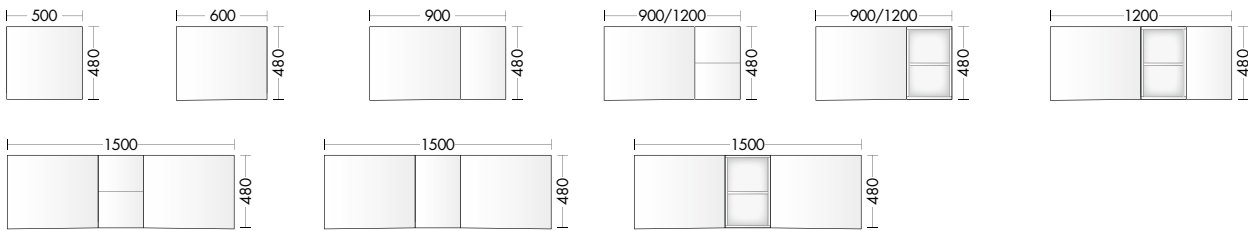

VANITY UNITS