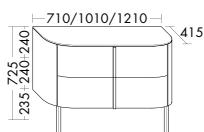

BASE UNITS

- 2 pull out drawers
- 2 alu legs
- 1 work top

SGCM071		710mm	1862,-	2543,-
SGCM101		1010mm	2115,-	2888,-
SGCM121		1210mm	2258,-	3079,-