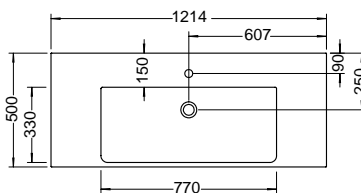

- **burgbad cleanFlow:** allows water to accumulate in the basin **FLOA080 cover.** See page: 153 . Please order separately.
- Drilling of 2/3-hole fittings available. Surcharge per fitting MPFBOL3: **156,-**. Without tap hole: no surcharge.
- **made to measure possible.** Surcharge SOAT999 **219,-**, infos see page: 7.