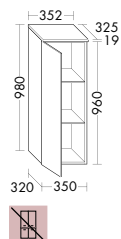

MID-HEIGHT UNITS

- 1 door
- 2 glass shelves
- incl. worktop

UHDF035 L/R		352 mm	954,-	1007,-