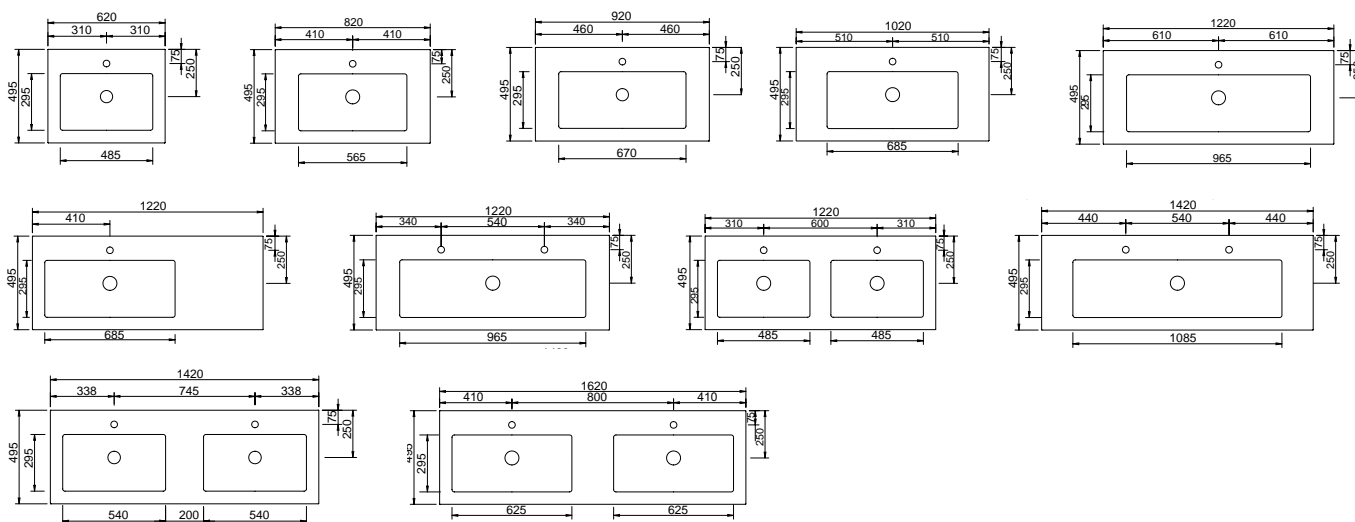

DESCRIPTION	REF.NO	WIDTH	PG 1	PG 2	PG 3
Washbasin colours White gloss No. C0001 (Standard) White Matt No. C0037 Surcharge SOAS99 219,-	Included 	Material Mineral cast: combination of pulverised natural stone powder and polyester resin as binding agent. Polyester surface is finished to high gloss dirt repellent surface - free of pores.			

MINERAL CAST WASHBASIN INCL. VANITY UNIT DEPTH 495

Mineral cast double washbasin
– depth of basin: 100 mm
Under cupboard
– 2 pull out drawers, 350 mm deep, with bottle-trap cut-out and divider
– incl. burgbad cleanFlow

SGWD122	1220 mm	3023,-	3658,-	3969,-
SGWD142	1420 mm	3384,-	4041,-	4363,-
SGWD162	1620 mm	3583,-	4226,-	4547,-

Mineral cast double washbasin
– depth of basin: 100 mm
Under cupboard
– 2 drawers top, 350 mm deep, with bottle-trap cut-out and interior divider
– 2 pull out drawers bottom, 350 mm deep
– incl. burgbad cleanFlow

SGIB122	1220 mm	3555,-	4303,-	4669,-
SGIB142	1420 mm	3981,-	4753,-	5134,-
SGIB162	1620 mm	4215,-	4973,-	5349,-

Mineral cast double washbasin
– depth of basin: 100 mm
Under cupboard
– 2 drawers top, 300 mm deep, with bottle-trap cut-out and interior divider
– 2 drawers, central, 300 mm deep
– 2 pull out drawers bottom, 300 mm deep
– incl. burgbad cleanFlow
– with plinth

SGIC122	1220 mm	4391,-	5181,-	5569,-
SGIC142	1420 mm	4839,-	5655,-	6056,-
SGIC162	1620 mm	5051,-	5852,-	6249,-

burgbad cleanFlow: allows water to accumulate in the basin **FLOA080 cover**. See page: 153. Please order separately.
Drilling of 2/3-hole fittings available. Surcharge per fitting MPFBOL3: **156,-**. Without tap hole: no surcharge.