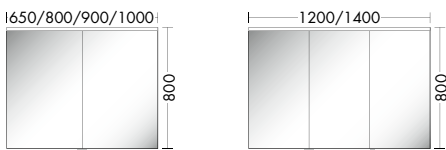

MIRROR CABINETS