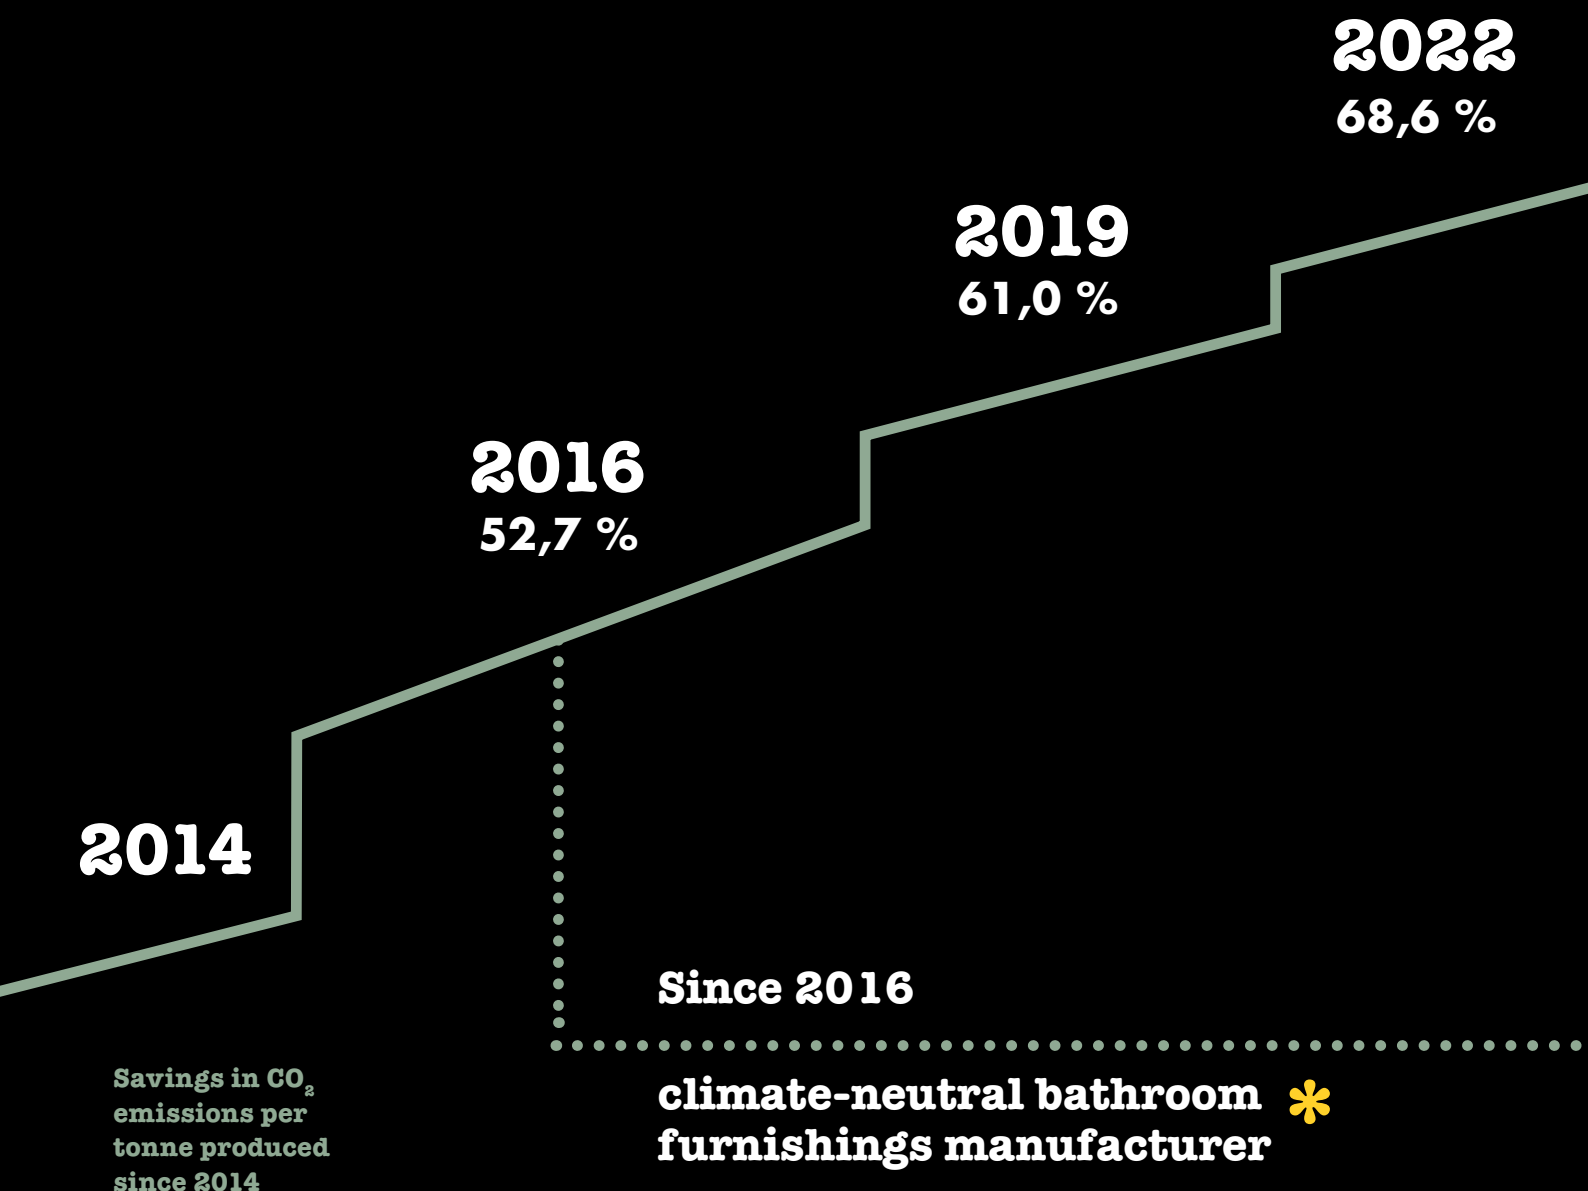

RECOMMENDED RETAIL PRICELIST 2024

burgbad

NEW:

10 YEARS WARRANTY*

*register online at www.burgbad.com.

burgbad
stands for
excellent
quality.
Guaranteed.

We provide a **5-year guarantee** from the date of the invoice on your burgbad bathroom furniture. By simply registering online, you can **extend** this guarantee period **to 10 years**. To submit a claim under guarantee, the bathroom furniture must have been installed properly by a qualified sanitary fitter to a solid wall or a wood/metal stud wall.