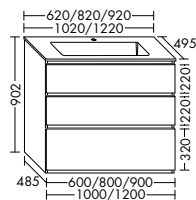

DESCRIPTION	REF.NO	WIDTH	PG 1	PG 2	PG 3
Washbasin colours	Included	Material				
 White gloss No. C0001 (Standard)	 White Matt No. C0037 Surcharge SOAS999: 219,-					
Mineral cast: combination of pulverised natural stone powder and polyester resin as binding agent. Polyester surface is finished to high gloss dirt repellent surface - free of pores.						

MINERAL CAST WASHBASIN INCL. VANITY UNIT DEPTH 495

Mineral cast washbasin

- depth of basin: 100 mm

Under cupboard

- 1 drawer top, 350 mm deep, with bottle-trap cut-out and interior divider
- 1 drawer central, 350 mm deep
- 1 pull out drawer bottom
- incl. burgbad cleanFlow
- with plinth

SGHU062	620 mm	2408,-	2833,-	3060,-
SGHU082	820 mm	2535,-	2983,-	3221,-
SGHU092	920 mm	2618,-	3079,-	3319,-
SGHU102	1020 mm	2700,-	3174,-	3414,-
SGHU122	1220 mm	2865,-	3366,-	3608,-