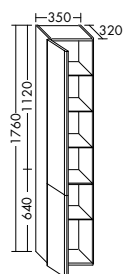

- 1 door open with overhang
- 4 glass shelves
- 1 open shelf with 4 shelves incl. verticaler LED-light, 8,2 W, 4200 K
- Energy efficiency grade G
- connected to room light
- 1 fixed central panel
- IP20

HSZD050 L/R   500 mm   **1944,-**

i High gloss doors consist of two front panels that are joined in the middle

- 2 doors
- 4 glass shelves
- 1 fixed shelf

HSIE035 L/R   350 mm   **1136,-**