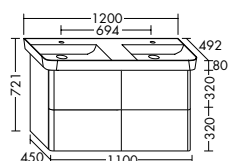

Mineral cast washbasin
– depth of basin: 120 mm
vantiy unit
– 2 pull out drawers top, 350 mm deep, with interior divider
– 2 pull out drawers bottom, 350 mm deep
– incl. burgbad cleanFlow

SFFX120		1200 mm	3454,-

INCL. LED LIGHTING OF RECESSED GRIP
4200 K, vertical / connected to room light* / IP24 / EEG G

SFFY120		2x6	1200 mm	3863,-