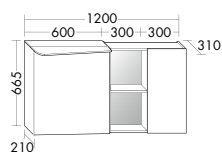

Version L

- 2 double mirrored doors
- open shelf with 1 fixed shelf
- LED lighting, 4200 K
- Energy efficiency grade E
- 1 switch/ 1 socket
- glass shelves
- IP24

SFTX120	L/R	8	1200 mm	2109,-

i Article not available in UK.

INCL. LED-ILLUMINATION OF WASHBASIN, 5 W

SFUD120	L/R	8	1200 mm	2342,-

i Article not available in UK.