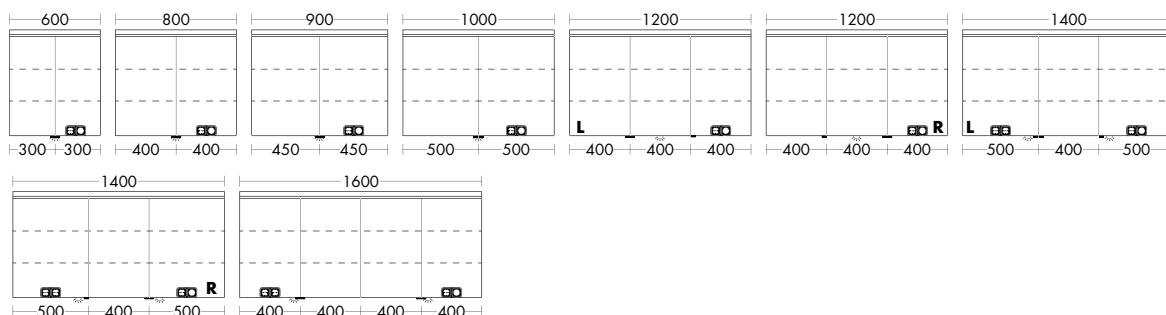

DESCRIPTION	REF.NO	WATT	WIDTH	PG 1	PG 2	PG 3

MIRROR CABINETS WITH HORIZONTAL LED-LIGHTING

- double mirrored doors
- LED-light, 2700 K - 6500 K
- Energy efficiency grade G
- 1 switch/ 1 socket
- Light temperature control: Cold/warm white and dimming function
- glass shelves
- 1 magnifying mirror
- 1 magnetic rail
- IP24

SPQK060		7,5	600 mm	1695,-	1851,-	1958,-
SPQK080		10,0	800 mm	1828,-	1980,-	2091,-
SPQK090		11,5	900 mm	1883,-	2036,-	2147,-
SPQK100		12,5	1000 mm	1937,-	2091,-	2201,-
SPQK120	L/R	15,0	1200 mm	2156,-	2312,-	2421,-
SPQK140	L/R	17,5	1400 mm	2378,-	2529,-	2640,-
SPQK160		20,0	1600 mm	2595,-	2751,-	2859,-

i Article not available in UK.

- double mirrored doors
- LED-light, 2700 K - 6500 K
- Energy efficiency grade G
- 1 switch/ 1 socket
- Light temperature control: Cold/warm white and dimming function
- glass shelves
- 1 magnifying mirror
- 1 magnetic rail
- LED-lighting of washbasin, 2 W
- IP24

SPQL060		7,5	600 mm	1864,-	2018,-	2128,-
SPQL080		10,0	800 mm	1997,-	2151,-	2261,-
SPQL090		11,5	900 mm	2051,-	2205,-	2316,-
SPQL100		12,5	1000 mm	2108,-	2261,-	2370,-
SPQL120	L/R	15,0	1200 mm	2325,-	2479,-	2589,-
SPQL140	L/R	17,5	1400 mm	2681,-	2837,-	2946,-
SPQL160		20,0	1600 mm	2903,-	3054,-	3165,-

i Article not available in UK.

MIRROR WITH LED-LIGHT

- circulating LED-light, 5700 K
- Energy efficiency grade F
- 1 sensor-switch: ON/OFF
- 1 sensor-switch for mirror heating, 21 W
- IP44

SIJN075		12	750 mm	671,-	671,-	671,-

MIRROR WITH HORIZONTAL LED-LIGHT

- LED-light, 5700 K, EEG E
- 1 sensor-switch: ON/OFF
- 1 sensor-switch for mirror heating, 38 W
- 2 USB-ports for type A left
- 1 self-adhesive plastic housing for mobile phone
- carcass: alu coloured
- IP44

SIIX060		10	600 mm	671,-	671,-	671,-
SIIX080		10	800 mm	709,-	709,-	709,-
SIIX090		10	900 mm	729,-	729,-	729,-
SIIX100		12	1000 mm	758,-	758,-	758,-
SIIX120		12	1200 mm	804,-	804,-	804,-
SIIX140		12	1400 mm	855,-	855,-	855,-
SIIX160		10	1600 mm	934,-	934,-	934,-

i Changing position of socket possible. Only horizontally! Surcharge SOAS999: **219,-**, infos see page: 7.

i Room switches and electrical equipment can be altered to make them suitable for use in your country. Surcharge SOAS999: **219,-**, infos see page: 7.