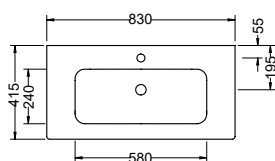

DESCRIPTION	REF.NO	WIDTH	PG 1	PG 2	PG 3
Washbasin colour	Included	Material					
		Ceramics - are industrially produced of high-quality porcelain raw materials: kaolin, clay feldspat and quartz. When firing temperatures reach approximately 1,250°C, the ceramic body creates a lasting compound with the glaze that gives the product a high mechanical consistency and a cohesive glass surface.					
White No. C0001							

CERAMIC WASHBASINS INCL. VANITY UNIT DEPTH 415

ceramic washbasin

- depth of basin: 120 mm

Under cupboard

- 1 pull out drawer, 260 mm deep, with bottle-trap cut-out and divider

SGVP063	630 mm	1556,-	1892,-	2066,-
SGVP083	830 mm	1697,-	2046,-	2229,-

ceramic washbasin

- depth of basin: 120 mm

Under cupboard

- 1 drawer top, 260 mm deep, with bottle-trap cut-out and interior divider
- 1 pull out drawer bottom, 260 mm deep

SGHD063	630 mm	1832,-	2226,-	2430,-
SGHD083	830 mm	1997,-	2406,-	2623,-

ceramic washbasin

- depth of basin: 120 mm

Under cupboard

- 1 drawer top, 260 mm deep, with bottle-trap cut-out and interior divider
- 1 drawer central, 260 mm deep
- 1 pull out drawer bottom, 260 mm deep
- spec. siphon
- with plinth

SGHE063	630 mm	2261,-	2664,-	2880,-
SGHE083	830 mm	2424,-	2844,-	3073,-