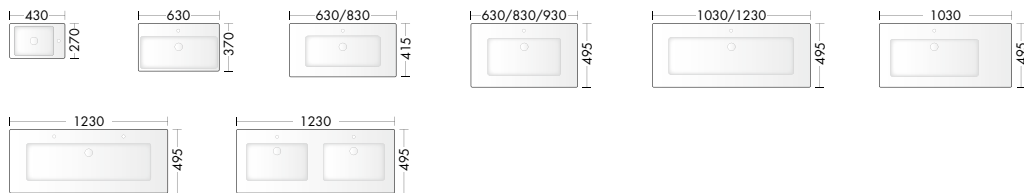

CERAMIC WASHBASINS