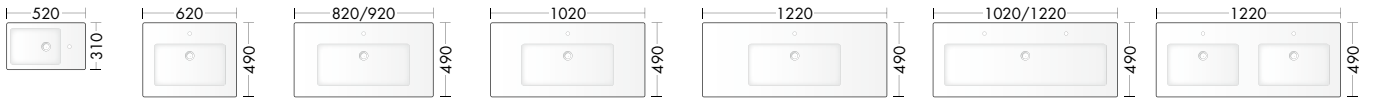

MINERAL CAST WASHBASINS