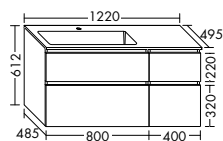

Version L

Mineral cast washbasin

- depth of basin: 100 mm

Under cupboard

- 1 drawer top, 350 mm deep, with bottle-trap cut-out and interior divider
- 1 drawer top, 350 mm deep
- 2 pull out drawers bottom, 350 mm deep
- incl. burgbad cleanFlow

SGIJ122 L/R	1220 mm	3381,-	4127,-	4493,-

burgbad cleanFlow: allows water to accumulate in the basin **FLOA080 cover**. See page: 153. Please order separately.

Drilling of 2/3-hole fittings available. Surcharge per fitting MPFBOL3: **156,-**. Without tap hole: no surcharge.