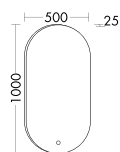

ILLUMINATED MIRROR

- circulating LED-light, 2700 K - 6500 K
- dimmable (3 levels)
- Energy efficiency grade G
- 1 switch, selection: cold/warm white
- Carcass: White
- IP24

SIJH050	40,3	500 mm	1161,-	1161,-

i Changing position of socket possible. Only horizontally! Surcharge SOAS999: **219,-**, infos see page: 7.

i Room switches and electrical equipment can be altered to make them suitable for use in your country. Surcharge SOAS999: **219,-**, infos see page: 7.