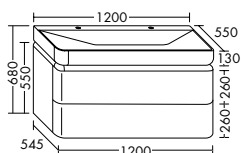

Mineral cast washbasin
– depth of basin: 113 mm
vanity unit
– 2 pull out drawers
– 1 double socket right
– Direct electrical connection
– incl. burgbad cleanFlow
– IP24

SGTX120	1200 mm	4116,-	4609,-

i Article not available in UK.
Electrical connection required