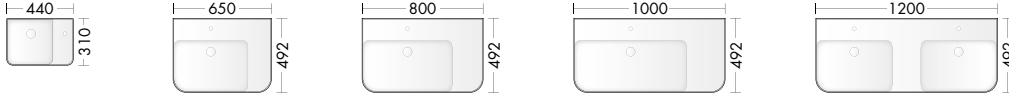

MINERAL CAST WASHBASINS