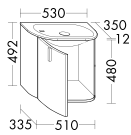

Left version: Tap (left),
door hinge (left)

Mineral cast washbasin

- depth of basin: 100 mm

Under cupboard

- 1 door
- incl. burgbad cleanFlow

SGCG053 L/R	530 mm	1776,-	2396,-