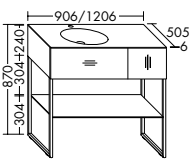

Version L

TIP ON

Mineral cast washbasin
– depth of basin: 90 mm
Under cupboard
– 1 pull out drawer with bottle-trap cut-out, front divided and bonded
– 1 metal box
– 1 shelf
– metal legs, Silk black (thickness: 20 mm)
– incl. burgbad cleanFlow

SFHQ090 L/R	906 mm	3654,-	4254,-	4526,-
SFHQ120 L/R	1206 mm	3887,-	4504,-	4774,-