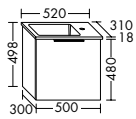

DESCRIPTION	REF.NO	WATT	WIDTH	PRICE

MINERAL CAST WASHBASINS INCL. VANITY UNIT

Washbasin colour	Included	Material
White gloss No. C0001		Mineral cast: combination of pulverised natural stone powder and polyester resin as binding agent. Polyester surface is finished to high gloss dirt repellent surface - free of pores.