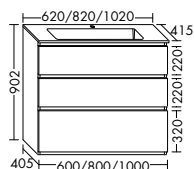

Mineral cast washbasin
– depth of basin: 100 mm
Under cupboard
– 1 drawer top, 260 mm deep, with bottle-trap cut-out and interior divider
– 1 drawer central, 260 mm deep
– 1 pull out drawer bottom, 260 mm deep
– incl. burgbad cleanFlow
– with plinth

SGHS062	620 mm	2261,-	2664,-	2880,-
SGHS082	820 mm	2424,-	2844,-	3073,-
SGHS102	1020 mm	2589,-	3024,-	3266,-