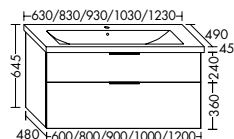

1. **ceramic washbasin**
   – depth of basin: 130 mm
   Under cupboard
   – 1 drawer top, 350 mm deep, with bottle-trap cut-out and interior divider
   – 1 pull out drawer bottom, 420 mm deep

SEYQ063		630 mm	1558,-
SEYQ083		830 mm	1658,-
SEYQ093		930 mm	1763,-
SEYQ103		1030 mm	1858,-
SEYQ123		1230 mm	1984,-