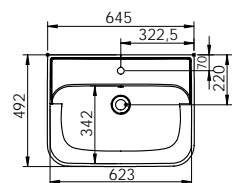

*Vanity unit lighting with touch switch feasible (installation of body on the right). Surcharge SOAS999: **219,-**

Washbasin only available with 1 mixer hole.