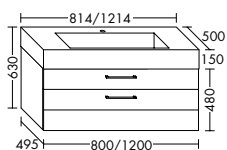

Mineral cast washbasin

1. depth of basin: 130 mm
2. ### Under cupboard
3. 1 pull out drawer with bottle-trap cut-out on top
   - 1 pull out drawer bottom with splitted front fascia
   - 1 metal box
   - incl. burgbad cleanFlow

SEUU081	814 mm	3917,-	4301,-
SEUU121	1214 mm	4419,-	4834,-