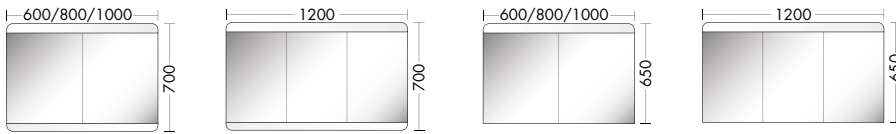

MIRROR CABINETS