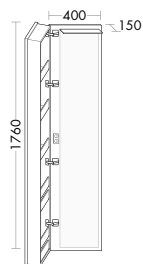

- 1 door with partition
- 5 shelves
- 1 mirror

SPQN040	L/R	400 mm	1421,-	1725,-	1988,-

i Divider: anthracite
Minimum distance to wall: 150 mm

- 1 door with partition
- 5 shelves
- 1 mirror
- LED-light top, 2,6 W, 4000 K
- Energy efficiency grade E
- 1 contact switch
- 1 double socket
- IP24

SPQM040	L/R	400 mm	1886,-	2188,-	2518,-

i Article not available in UK.
Divider: anthracite
Minimum distance to wall: 150 mm

Version L