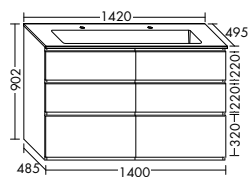

Mineral cast washbasin with 2 tap holes

- depth of basin: 100 mm

vanity unit

- 2 drawers top, 350 mm deep, with interior divider
- 2 drawers, central, 350 mm deep
- 2 pull out drawers bottom, 350 mm deep
- incl. burgbad cleanFlow
- with plinth

SGIX142	1420 mm	4830,-	5623,-	6019,-