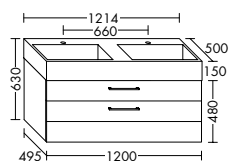

Mineral cast washbasin
– depth of basin: 130 mm
Under cupboard
– 1 pull out drawer top with 2 bottle-trap cut-outs
– 1 pull out drawer bottom with splitted front fascia
– 1 metal box
– incl. burgbad cleanFlow

SEVB121   1214 mm   **4579,-**   **5006,-**