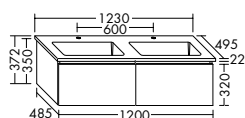

SGHM123	1230 mm	3191,-	3692,-	3934,-
----------------	---------	---------------	---------------	---------------

Ceramic double washbasin

- depth of basin: 120 mm
- Under cupboard**
- 2 pull out drawers, 350 mm deep, with bottle-trap cut-out and divider