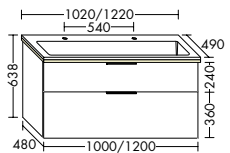

NEW 01.05.2024

1. **Mineral cast washbasin**
   - 2 tap holes
   - depth of basin: 120 mm
   vanity unit
   - 1 drawer top, 350 mm deep, with bottle-trap cut-out and interior divider
   - 1 pull out drawer bottom, 420 mm deep
   - incl. burgbad cleanFlow
   LED-lighting of vanity unit
   - incl. switch to dim, 4000 K, EEK G, IP24

SHCT102	14,0	1020 mm	2441,-
SHCT122	14,7	1220 mm	2588,-

Socket needed

burgbad cleanFlow: allows water to accumulate in the basin with **FLOA071 cover**. See page: 153. Please order separately.
Washbasin only available with 1 mixer hole.