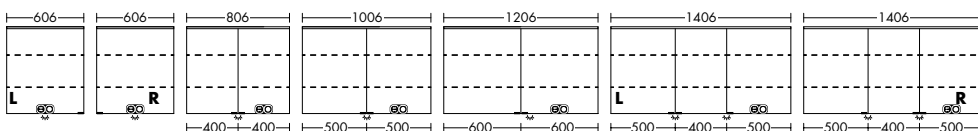

SPIY061	L/R	6,0	606 mm	1354,-
SPIY080		8,0	806 mm	1723,-
SPIY100		9,6	1006 mm	1937,-
SPIY121		11,5	1206 mm	2158,-
SPIY140	L/R	13,5	1406 mm	2441,-

i Article not available in UK.

- double mirrored doors
- LED lighting, 4200 K
- Energy efficiency grade E
- 1 switch/ 1 socket
- glass shelves
- carcass exterior, mirrored
- carcass interior Anthracite grey
- LED-lighting of washbasin 5 W
- IP24

SPIZ061	L/R	6,0	606 mm	1553,-
SPIZ080		8,0	806 mm	1926,-
SPIZ100		9,6	1006 mm	2141,-
SPIZ121		11,5	1206 mm	2361,-
SPIZ140	L/R	13,5	1406 mm	2818,-

i Article not available in UK.

MIRROR WITH LED-LIGHT

- circulating LED-light, 5700 K
- Energy efficiency grade F
- 1 sensor-switch: ON/OFF
- 1 sensor-switch for mirror heating, 21 W
- IP44