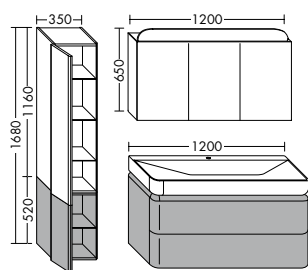

DESCRIPTION	REF.NO	WIDTH	PG 1	PG 2

TALL UNIT					
	- 1 door - 5 glass shelves - 1 fixed shelf	HSQZ035 L/R	350 mm	2145,-	2404,-

MID-HEIGHT UNITS					
	- 1 door - 4 glass shelves	UHFJ035 L/R	350 mm	1941,-	2175,-
				i Combinable with UHFK035 to tall unit	

	- 1 door - 1 glass shelf	UHFK035 L/R	350 mm	1772,-	1986,-
				i Combinable with UHFJ035 to tall unit.	

COVER					
	- in front fascia	APHE035	350 mm	598,-	669,-

SAMPLE

The two mid-height cabinets can be combined to create a tall cabinet. The upper cabinet can be selected in a different colour. We recommend a lighter colour for the upper element.

- Mineral cast washbasin incl. vanity unit SGTW120
- Mirror cabinet SGUE120
- Mid-height units UHFJ035 and UHFK035