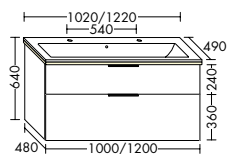

NEW 01.09.2024

1. **ceramic washbasin**
   - 2 tap holes
   - depth of basin: 130 mm
2. **vanity unit**
   - 1 drawer top, 350 mm deep, with bottle-trap cut-out and interior divider
   - 1 pull out drawer bottom, 420 mm deep
3. **LED-lighting of vanity unit**
   - incl. switch to dim, 4000 K, EEK G, IP24

SHBW102	14,0	1020 mm	2441,-
SHBW122	14,7	1220 mm	2588,-

Socket needed

F Washbasin only available with 1 mixer hole.