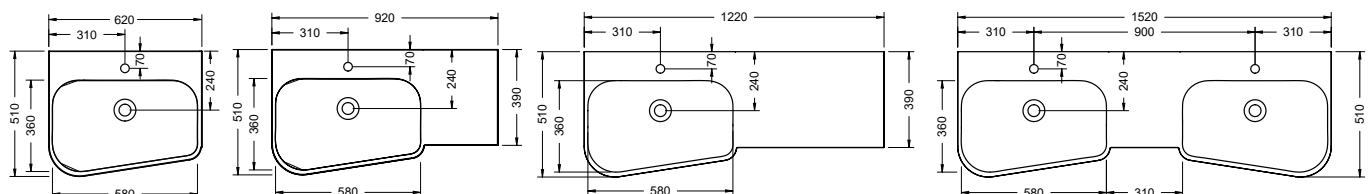

burgbad cleanFlow: allows water to accumulate in the basin **FLOA080 cover**. See page: 153. Please order separately.

Drilling of 2/3-hole fittings available. Surcharge per fitting MPFBOL3: **156,-**. Without tap hole: no surcharge.