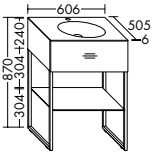

MINERAL CAST WASHBASINS INCL. VANITY UNIT

TIP ON

Mineral cast washbasin
– depth of basin: 90 mm
Under cupboard
– 1 pull out drawer with bottle-trap cut-out
– 1 metal box
– 1 shelf
– metal legs, Silk black (thickness: 20 mm)
– incl. burgbad cleanFlow

SFHQ060	606 mm	3045,-	3534,-	3803,-
i	3 tap drilling not possible.