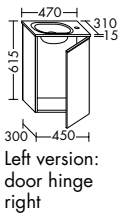

Mineral cast washbasin
– depth of basin: 90 mm
– basin size: 300x180 mm
vantiy unit
– 1 door

SGGU047 L/R	470 mm	986,-

i You can choose how the washbasin is mounted, basin R or L.