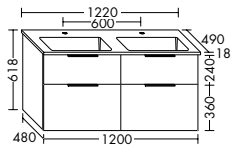

NEW 01.05.2024

Mineral cast double washbasin vanity unit	SHCF122		1220 mm	2927,-
– depth of basin: 120 mm – 2 drawers top, 350 mm deep, with bottle-trap cut-out and interior divider – 2 pull out drawers bottom, 420 mm deep – incl. burgbad cleanFlow