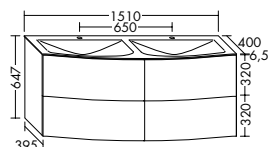

TIP ON

Mineral cast washbasin

- depth of basin: 130 mm
- **Under cupboard**
- 2 pull out drawers with bottle-trap cut-out on top
- 2 pull out drawers bottom
- 1 interior divider
- incl. burgbad cleanFlow

DEPTH	500 mm			
SFGZ15T	1510 mm	4926,-	5233,-	5608,-