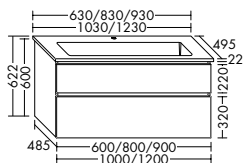

CERAMIC WASHBASINS INCL. VANITY UNIT DEPTH 495

ceramic washbasin
 – depth of basin: 120 mm
Under cupboard
 – 1 pull out drawer, 350 mm deep, with bottle-trap cut-out and divider

SGVQ063	630 mm	1693,-	2046,-	2228,-
SGVQ083	830 mm	1781,-	2153,-	2346,-
SGVQ093	930 mm	1853,-	2235,-	2428,-
SGVQ103	1030 mm	1922,-	2316,-	2511,-
SGVQ123	1230 mm	2061,-	2477,-	2657,-