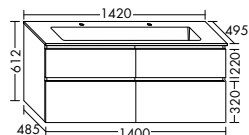

DESCRIPTION	REF.NO	WIDTH	PG 1	PG 2	PG 3
Washbasin colours White gloss No. C0001 (Standard)	Included 	Material Mineral cast: combination of pulverised natural stone powder and polyester resin as binding agent. Polyester surface is finished to high gloss dirt repellent surface - free of pores.				
 White Matt No. C0037 Surcharge SOAS999: 219,-						

MINERAL CAST WASHBASIN INCL. VANITY UNIT DEPTH 495

Mineral cast washbasin with 2 tap holes

- depth of basin: 100 mm

vanity unit

- 2 drawers top, 300 mm deep, with interior divider
- 2 pull out drawers bottom, 300 mm deep
- incl. burgbad cleanFlow

SGIW142	1420 mm	3998,-	4742,-	5119,-