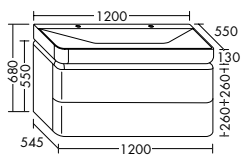

Mineral cast washbasin
– depth of basin: 113 mm
vanity unit
– 2 pull out drawers
– incl. burgbad cleanFlow

SGZB120	1200 mm	3999,-	4491,-

NEW 01.04.2024