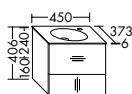

Version R

Mineral cast washbasin

- depth of basin: 90 mm

Under cupboard

- 1 pull out drawer with bottle-trap cut-out
- 1 shelf
- metal legs, Silk black (thickness: 20 mm)
- incl. burghbad cleanFlow

SFHQ045	L/R	450 mm	2342,-	2719,-	2927,-
---------	-----	--------	--------	--------	--------