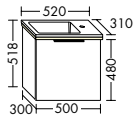

Mineral cast washbasin
– depth of basin: 100 mm
vanity unit
– 1 flap with interior divider, bonded with front
– incl. burgbad cleanFlow

SHCI052		520 mm	701,-
	burgbad cleanFlow: allows water to accumulate in the basin with FLOA071 cover. See page: 153. Please order separately.		

NEW 01.05.2024