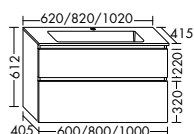

Mineral cast washbasin
– depth of basin: 100 mm
Under cupboard
– 1 drawer top, 260 mm deep, with bottle-trap cut-out and interior divider
– 1 pull out drawer bottom, 260 mm deep
– incl. burgbad cleanFlow

SGHR062	620 mm	1832,-	2226,-	2430,-
SGHR082	820 mm	1997,-	2406,-	2623,-
SGHR102	1020 mm	2160,-	2586,-	2816,-