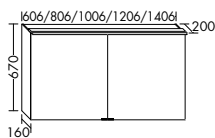

SGGS142	1420 mm	3368,-
----------------	---------	---------------

	DESCRIPTION	REF.NO	WATT	WIDTH	PRICE
--	-------------	--------	------	-------	-------

MIRROR CABINETS WITH HORIZONTAL LED-LIGHTING

- double mirrored doors
- LED lighting, 4200 K
- Energy efficiency grade E
- 1 switch/ 1 socket
- glass shelves
- carcass exterior, mirrored
- carcass interior Anthracite grey
- IP24