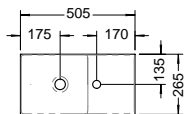

GENERAL INFORMATION

WOOD GRAIN:

vertical

It is not possible to guarantee a continuous grain pattern due to the process used.

Small colour variances are material based.

Dimensions online:

<http://montageanleitungen.eu/M1206.pdf>

DESCRIPTION	REF.NO	WATT	WIDTH	PG 1	PG 2
MINERAL CAST WASHBASIN INCL. VANITY UNIT					

Washbasin colours

White gloss No. C0001
(Standard)

White Matt No. C0037
Surcharge SOAS999: **219,-**

Included

Material

Mineral cast: combination of pulverised natural stone powder and polyester resin as binding agent. Polyester surface is finished to high gloss dirt repellent surface - free of pores.

Left version:
door hinge
right

Mineral cast washbasin

- depth of basin: 95 mm
- 1 towel hook
- 1 toilet role holder

Under cupboard

- 1 door
- incl. burgbad cleanFlow

SFKP051	L/R	505 mm	1479,-	1532,-

i You can choose how the washbasin is mounted, basin R or L.

MIRROR WITH VERTICAL LED-LIGHTING

- LED-light, 4200 K
- Energy efficiency grade G
- 1 dimmer switch
- carcass: alu coloured
- IP24

SIHO040	L/R	7,4	400 mm	739,-	739,-

- LED-light, 4000 K
- Energy efficiency grade E
- connection to room light
- carcass chrome coloured
- reversible
- IP44

SIEG040		9,6	400 mm	570,-	570,-

burgbad cleanFlow: allows water to accumulate in the basin **FLOA080 cover**. See page: 153. Please order separately.

Room switches and electrical equipment can be altered to make them suitable for use in your country. Surcharge SOAS999: **219,-**, infos see page: 7.