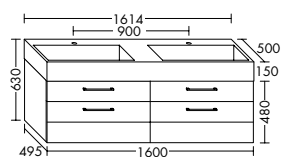

Mineral cast washbasin
– depth of basin: 130 mm
Under cupboard
– 2 pull out drawers with bottle-trap cut-out on top
– 2 pull out drawers bottom with splitted front fascia
– 2 metal boxes
– incl. burgbad cleanFlow

SEVB161   1614 mm   **6141,-**   **6703,-**

burgbad cleanFlow: allows water to accumulate in the basin **FLOA080 cover**. See page: 153. Please order separately.

Drilling of 2/3-hole fittings available. Surcharge per fitting MPFBOL3: **156,-**. Without tap hole: no surcharge.

made to measure possible. Surcharge SOAT999 **219,-**, infos see page: 7.