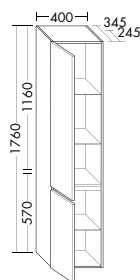

DESCRIPTION	REF.NO	WIDTH	PG 1	PG 2	PG 3

TALL UNITS I WALL MOUNTED

- 2 doors
- 3 glass shelves
- 1 fixed shelf

made to measure:

- ☑ 167 - 345
- ☑ 200 - 450

DEPTH	345 mm			
HSPC040 L/R	400 mm	1185,-	1532,-	1753,-
DEPTH	245 mm			
HSPD040 L/R	400 mm	1185,-	1532,-	1753,-