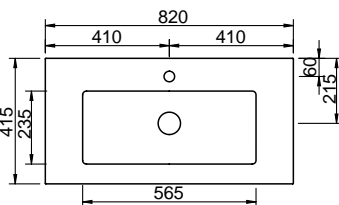

MINERAL CAST WASHBASIN INCL. VANITY UNIT DEPTH 495

Mineral cast washbasin
– depth of basin: 100 mm
Under cupboard
– 1 pull out drawer, 350 mm deep, with bottle-trap cut-out and divider
– incl. burgbad cleanFlow

SGVX062	620 mm	1693,-	2046,-	2228,-
SGVX082	820 mm	1781,-	2153,-	2346,-
SGVX092	920 mm	1853,-	2235,-	2428,-
SGVX102	1020 mm	1922,-	2316,-	2511,-
SGVX122	1220 mm	2061,-	2477,-	2672,-