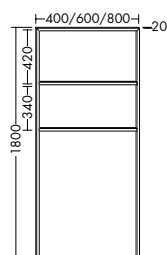

TOWEL RAIL

- 2 rails
- 2 hooks
- metal frame, Silk black
- to lean against the wall

HHRE001		800 mm	557,-
HHRE002		600 mm	531,-
HHRE003		400 mm	497,-

TOWEL RAIL - TO MOUNT AT THE WASHBASIN-BOWL SECTION

- metal, Silk black

HHAG001		75 mm	169,-

Wood grain: horizontal
wood grain front: vertical