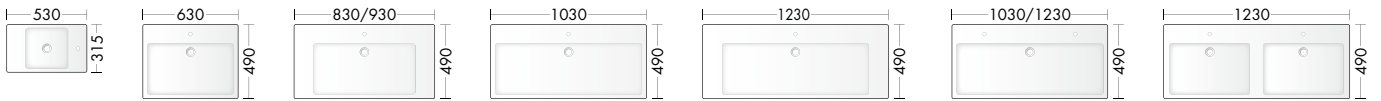

CERAMIC WASHBASINS EQIO