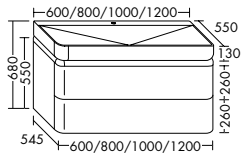

DESCRIPTION	REF.NO	WIDTH	PG 1	PG 2
Washbasin colours	Included	Material			
  White gloss No. C0001 (Standard)	 White Matt No. C0037 Surcharge SOAS999: 219,-		Mineral cast: combination of pulverised natural stone powder and polyester resin as binding agent. Polyester surface is finished to high gloss dirt repellent surface - free of pores.		

MINERAL CAST WASHBASINS INCL. VANITY UNIT

Mineral cast washbasin
– depth of basin: 113 mm
Under cupboard
– 2 pull out drawers
– incl. burgbad cleanFlow

SGZA060	600 mm	3163,-	3557,-
SGZA080	800 mm	3426,-	3848,-
SGZA100	1000 mm	3699,-	4159,-
SGZA120	1200 mm	3999,-	4491,-

NEW 01.04.2024

Mineral cast washbasin
– depth of basin: 113 mm
Under cupboard
– 2 pull out drawers
– 1 double socket right
– Direct electrical connection
– incl. burgbad cleanFlow
– IP24

SGTW060	600 mm	3279,-	3673,-
SGTW080	800 mm	3542,-	3966,-
SGTW100	1000 mm	3818,-	4275,-
SGTW120	1200 mm	4116,-	4609,-

i Article not available in UK.
Electrical connection required

Mineral cast washbasin
– depth of basin: 113 mm
vanity unit
– 2 pull out drawers
– incl. burgbad cleanFlow

SGZB120	1200 mm	3999,-	4491,-

NEW 01.04.2024

Mineral cast washbasin
– depth of basin: 113 mm
vanity unit
– 2 pull out drawers
– 1 double socket right
– Direct electrical connection
– incl. burgbad cleanFlow
– IP24

SGTX120	1200 mm	4116,-	4609,-

i Article not available in UK.
Electrical connection required

F burgbad cleanFlow: allows water to accumulate in the basin **FLOA080 cover**. See page: 153. Please order separately.

F Drilling of 2/3-hole fittings available. Surcharge per fitting MPFBOL3: **156,-**. Without tap hole: no surcharge.