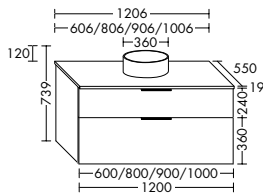

1. **Ceramic washbasin**
   - depth of basin: 100 mm
2. **Under cupboard**
   - console plate in front colour
   - 1 drawer top, 350 mm deep, with bottle-trap cut-out and interior divider
   - 1 pull out drawer bottom, 420 mm deep
   - incl. metal consoles

SGUM060	606 mm	1836,-
SGUM080	806 mm	1976,-
SGUM090	906 mm	2048,-
SGUM100	1006 mm	2117,-
SGUM120	1206 mm	2259,-