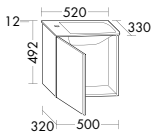

Mineral cast washbasin

- depth of basin: 120 mm
- basin size 370x250 mm

vanity unit

- 1 door
- incl. burgbad cleanFlow

Version R:
basin right, door left

SFUM052 L/R 520 mm **1395,-**

Corner solution possible.