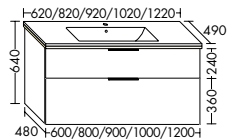

NEW 01.06.2024
SHBU122: 01.09.2024

1. **ceramic washbasin**
   - depth of basin: 130 mm
2. **vanity unit**
   - 1 drawer top, 350 mm deep, with bottle-trap cut-out and interior divider
   - 1 pull out drawer bottom, 420 mm deep
3. **LED-lighting of vanity unit**
   - incl. switch to dim, 4000 K, EEK G, IP24

SHBU062	11,0	620 mm	1958,-
SHBU082	12,6	820 mm	2083,-
SHBU092	13,3	920 mm	2207,-
SHBU102	14,0	1020 mm	2334,-
SHBU122	14,7	1220 mm	2486,-

Socket needed