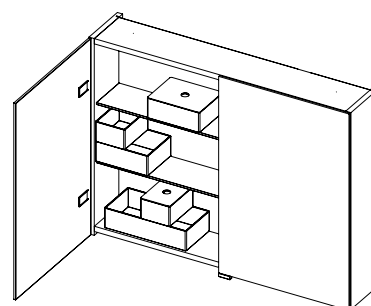

Example 3 - Mirror cabinet (depth 150 mm)

INTERIOR DIVIDERS FOR VANITY UNITS WITH BOTTLE-TRAP CUT-OUT

– for drawers 260 mm deep with bottle-trap cut-out
– plastic, black
– 5 compartments

ACGR026	260 mm	Black	113,-

– for drawers 300 mm deep with bottle-trap cut-out
– plastic, black
– 5 compartments

ACGR030	300 mm	Black	133,-

– for drawers 350 mm deep with bottle-trap cut-out
– plastic, black
– 8 compartments

ACGR035	350 mm	Black	171,-