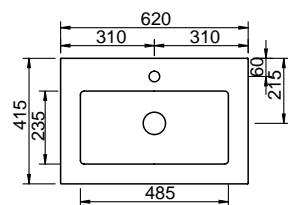

DESCRIPTION	REF.NO	WIDTH	PG 1	PG 2	PG 3
Washbasin colours White gloss No. C0001 (Standard) White Matt No. C0037 Surcharge SOAS999: 219,-	Included 	Material Mineral cast: combination of pulverised natural stone powder and polyester resin as binding agent. Polyester surface is finished to high gloss dirt repellent surface-free of pores.			

MINERAL CAST WASHBASIN INCL. VANITY UNIT DEPTH 415

Mineral cast washbasin
– depth of basin: 100 mm
Under cupboard
– 1 pull out drawer, 260 mm deep, with bottle-trap cut-out and divider
– incl. burgbad cleanFlow

SGVW062	620 mm	1556,-	1892,-	2066,-
SGVW082	820 mm	1697,-	2046,-	2229,-
SGVW102	1020 mm	1836,-	2198,-	2394,-

Mineral cast washbasin
– depth of basin: 100 mm
Under cupboard
– 1 drawer top, 260 mm deep, with bottle-trap cut-out and interior divider
– 1 pull out drawer bottom, 260 mm deep
– incl. burgbad cleanFlow

SGHR062	620 mm	1832,-	2226,-	2430,-
SGHR082	820 mm	1997,-	2406,-	2623,-
SGHR102	1020 mm	2160,-	2586,-	2816,-

Mineral cast washbasin
– depth of basin: 100 mm
Under cupboard
– 1 drawer top, 260 mm deep, with bottle-trap cut-out and interior divider
– 1 drawer central, 260 mm deep
– 1 pull out drawer bottom, 260 mm deep
– incl. burgbad cleanFlow
– with plinth

SGHS062	620 mm	2261,-	2664,-	2880,-
SGHS082	820 mm	2424,-	2844,-	3073,-
SGHS102	1020 mm	2589,-	3024,-	3266,-

MINERAL CAST WASHBASIN INCL. VANITY UNIT DEPTH 495

Mineral cast washbasin
– depth of basin: 100 mm
Under cupboard
– 1 pull out drawer, 350 mm deep, with bottle-trap cut-out and divider
– incl. burgbad cleanFlow

SGVX062	620 mm	1693,-	2046,-	2228,-
SGVX082	820 mm	1781,-	2153,-	2346,-
SGVX092	920 mm	1853,-	2235,-	2428,-
SGVX102	1020 mm	1922,-	2316,-	2511,-
SGVX122	1220 mm	2061,-	2477,-	2672,-