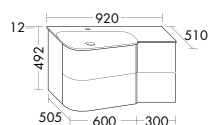

Version L

Mineral cast washbasin

- depth of basin: 120 mm
- **Under cupboard**
- 1 pull out drawer top with bottle-trap cut-out and divider
- 1 pull out drawer bottom
- 2 drawers, on side, with tip on-technique
- incl. burgbad cleanFlow

SFUG092 L/R   920 mm   **3632,-**