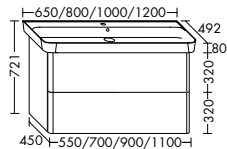

1. **ceramic washbasin**
   – depth of basin: 110 mm
2. **vantiy unit**
   – 1 pull out drawer top, 350 mm deep, with interior divider
   – 1 pull out drawer bottom
   – spec. siphon

SFEN065		650 mm	1839,-
SFEN080		800 mm	2014,-
SFEN100		1000 mm	2168,-
SFEN120		1200 mm	2312,-

INCL. LED LIGHTING OF RECESSED GRIP
4200 K, vertical / connected to room light* / IP24 / EEG G

SFEY065	2x6	650 mm	2243,-
SFEY080	2x6	800 mm	2419,-
SFEY100	2x6	1000 mm	2569,-
SFEY120	2x6	1200 mm	2713,-