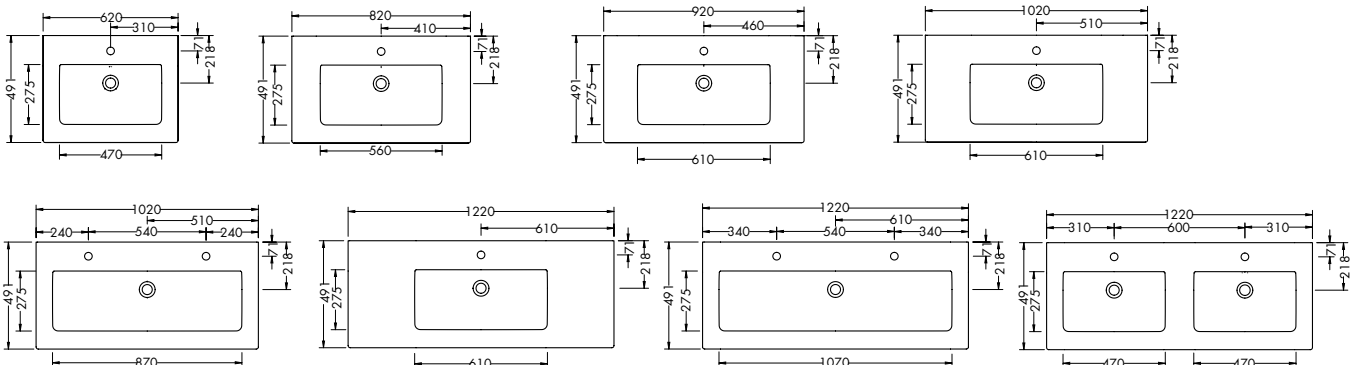

CERAMIC WASHBASINS EQIO SLIM INCL. VANITY UNIT

NEW 01.09.2024

Ceramic double washbasin

- depth of basin: 130 mm

vanity unit

- 1 drawer top, 350 mm deep, with 2 bottle-trap cut-outs and interior divider
- 1 pull out drawer bottom, 420 mm deep

SHBX122

1220 mm

2211,-

NEW 01.09.2024

Ceramic double washbasin

- depth of basin: 130 mm

vanity unit

- 1 drawer top, 350 mm deep, with 2 bottle-trap cut-outs and interior divider
- 1 pull out drawer bottom, 420 mm deep

LED-lighting of vanity unit

- incl. switch to dim, 4000 K, EEK G, IP24

SHBY122

14,7

1220 mm

2713,-

Socket needed

NEW 01.09.2024

Ceramic double washbasin

- depth of basin: 130 mm

vanity unit

- 2 drawers top, 350 mm deep, with bottle-trap cut-out and interior divider
- 2 pull out drawers bottom, 420 mm deep

SHBZ122

1220 mm

2927,-

NEW 01.09.2024

Ceramic double washbasin

- depth of basin: 130 mm

vanity unit

- 2 drawers top, 350 mm deep, with bottle-trap cut-out and interior divider
- 2 pull out drawers bottom, 420 mm deep

LED-lighting of vanity unit

- incl. switch to dim, 4000 K, EEK G, IP24

SHCA122

14,7

1220 mm

3431,-

Socket needed

Washbasin only available with 1 mixer hole.