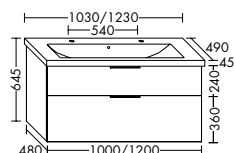

1. **ceramic washbasin with 2 tap holes**
   – depth of basin: 130 mm
   Under cupboard
   – 1 drawer top, 350 mm deep, with bottle-trap cut-out and interior divider
   – 1 pull out drawer bottom, 420 mm deep

SEYR103		1030 mm	1967,-
SEYR123		1230 mm	2089,-

Can be mounted only with push to open system or spec. siphon.