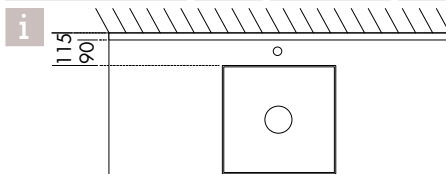

- LED lighting top, 4000 K
- Energy efficiency grade E
- connection to room light
- carcass: Melaminee anthracite grey
- 1 plastic strip (10 mm) bottom
- IP24

SIGW080	12,0	800 mm	1971,-	1971,-
SIGW120	17,5	1200 mm	2329,-	2329,-
SIGW160	26,0	1600 mm	2837,-	2837,-
SIGW200	29,0	2000 mm	3323,-	3323,-

Attention: Consider 90 mm space for mixer on washbasin top. (Distance between wall and basin 115 mm).