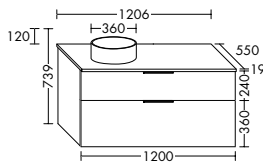

Version L

1. **Ceramic washbasin**
   - depth of basin: 100 mm
2. **Under cupboard**
   - console plate in front colour
   - 1 drawer top, 350 mm deep, with bottle-trap cut-out and interior divider
   - 1 pull out drawer bottom, 420 mm deep
   - incl. metal consoles

SGUN120 L/R	1206 mm	2259,-