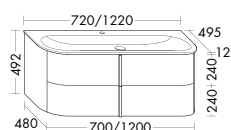

NEW SFZP122:
01.01.2024

Mineral cast washbasin

– depth of basin: 120 mm

Under cupboard

- 1 top drawer with ut-out for plumbing and 2 storage boxes
- 1 pull out drawer bottom
- incl. burbad cleanFlow

SFZP072		720 mm	2616,-	3426,-
SFZP122	NEW	1220 mm	3437,-	4181,-