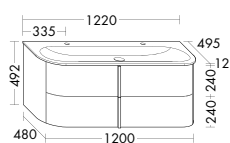

MINERAL CAST WASHBASINS INCL. VANITY UNIT

NEW 01.01.2024

Mineral cast washbasin

- depth of basin: 120 mm

vanity unit

- 1 drawer with cut-out for plumbing and 2 storage boxes
- incl. burgbad cleanFlow

SGZC122	1220 mm	3092,-	3780,-
----------------	---------	---------------	---------------