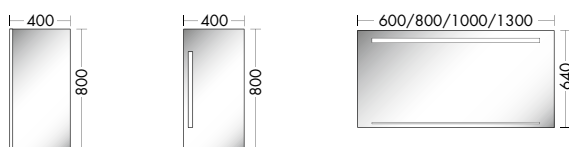

ILLUMINATED MIRROR