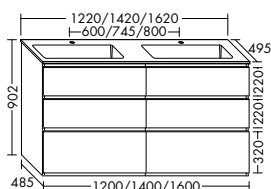

Mineral cast double washbasin
– depth of basin: 100 mm
Under cupboard
– 2 drawers top, 300 mm deep, with bottle-trap cut-out and interior divider
– 2 drawers, central, 300 mm deep
– 2 pull out drawers bottom, 300 mm deep
– incl. burgbad cleanFlow
– with plinth

SGIC122	1220 mm	4391,-	5181,-	5569,-
SGIC142	1420 mm	4839,-	5655,-	6056,-
SGIC162	1620 mm	5051,-	5852,-	6249,-