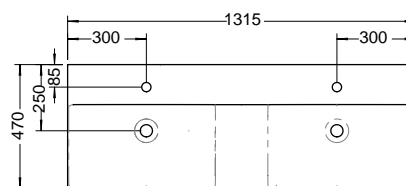

burgbad cleanFlow: allows water to accumulate in the basin **FLOA080 cover**. See page: 153. Please order separately.

Drilling of 2/3-hole fittings available. Surcharge per fitting MPFBOL3: **156,-**. Without tap hole: no surcharge.