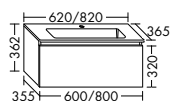

Mineral cast washbasin

- depth of basin: 100 mm

Under cupboard

- 1 pull out drawer, 260 mm deep, with bottle-trap cut-out and divider
- incl. burgbad cleanFlow

SGVV062	620 mm	1485,-	1787,-	1950,-

SGVV082	820 mm	1607,-	1929,-	2108,-