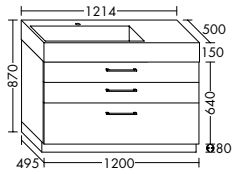

DESCRIPTION	REF.NO	WIDTH	PG 1	PG 2
Washbasin colours White gloss No. C0001 (Standard) White Matt No. C0037 Surcharge SOAS999: 219,-	Included	Material Mineral cast: combination of pulverised natural stone powder and polyester resin as binding agent. Polyester surface is finished to high gloss dirt repellent surface - free of pores.		

MINERAL CAST WASHBASIN (DEPTH 500 MM) INCL. VANITY UNIT

Version L

Mineral cast washbasin
– depth of basin: 130 mm
Under cupboard
– 1 pull out drawer with bottle-trap cut-out on top
– 2 pull out drawers bottom
– 1 metal box
– 1 plinth
– incl. burgbad cleanFlow

made to measure:
870 - 910

SEUY121	L/R	1214 mm	4847,-	5338,-