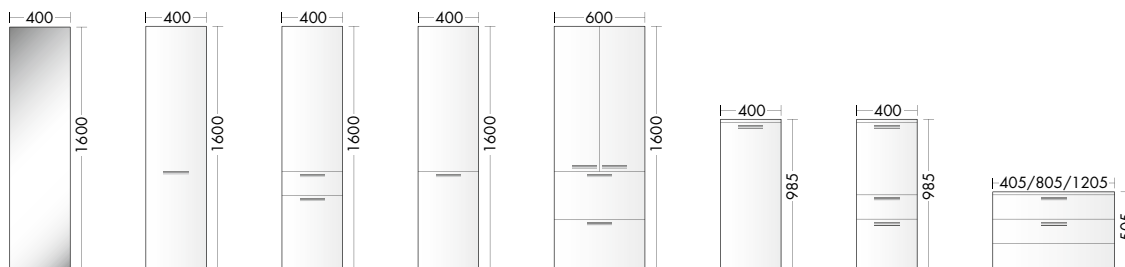

MINERAL CAST WASHBASINS

VANITY UNITS

BASE UNITS

MIRROR CABINETS | ILLUMINATED MIRROR

CABINETS