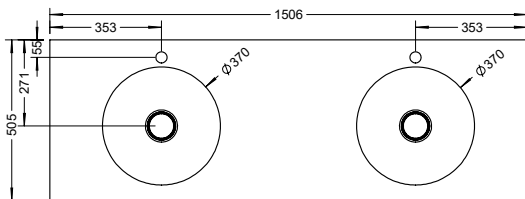

DESCRIPTION	REF.NO	WIDTH	PG 1	PG 2	PG 3
Washbasin colours	Included	Material				
 White gloss No. C0001 (Standard)	 White Matt No. C0037 Surcharge SOAS999: 219,-		Mineral cast: combination of pulverised natural stone powder and polyester resin as binding agent. Polyester surface is finished to high gloss dirt repellent surface - free of pores.			

MINERAL CAST WASHBASINS INCL. VANITY UNIT

TIP ON

Mineral cast washbasin

- depth of basin: 90 mm

Under cupboard

- 1 pull out drawer with bottle-trap cut-out, front divided and bonded
- 1 pull out drawer with bottle-trap cut-out
- 1 metal box
- 1 shelf
- metal legs, Silk black (thickness: 20 mm)
- incl. burgbad cleanFlow

SFHQ150 L/R 1506 mm **5226,-** **5951,-** **6227,-**

- **i** Version L: pull out drawer left, front divided and bonded
- Version R: pull out drawer right, front divided and bonded

TIP ON

Mineral cast washbasin

- depth of basin: 90 mm

Under cupboard

- 1 pull out drawer top with bottle-trap cut-out, front divided and bonded
- 1 pull out drawer with bottle-trap cut-out on top
- 1 drawer bottom, front divided and bonded
- 1 drawer bottom
- 2 metal boxes
- incl. burgbad cleanFlow

SFHR150 L/R 1506 mm **5576,-** **6364,-** **6626,-**

- **i** Version L: pull out drawer left, front divided and bonded
- Version R: pull out drawer right, front divided and bonded

Wood grain: horizontal wood grain front: vertical

burgbad cleanFlow: allows water to accumulate in the basin **FLOA080 cover**. See page: 153. Please order separately.

Drilling of 2/3-hole fittings available. Surcharge per fitting MPFBOL3: **156,-**. Without tap hole: no surcharge.