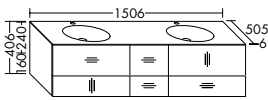

TIP ON

Mineral cast washbasin

- depth of basin: 90 mm

Under cupboard

- 1 pull out drawer top with bottle-trap cut-out, front divided and bonded
- 1 pull out drawer with bottle-trap cut-out on top
- 1 drawer bottom, front divided and bonded
- 1 drawer bottom
- 2 metal boxes
- incl. burgbad cleanFlow

SFHR150 L/R 1506 mm **5576,-** **6364,-** **6626,-**

- **i** Version L: pull out drawer left, front divided and bonded
- Version R: pull out drawer right, front divided and bonded