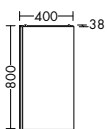

MIRROR WITH VERTICAL LED-LIGHTING

- LED-light, 4200 K
- Energy efficiency grade G
- 1 dimmer switch
- carcass: alu coloured
- IP24

SIHO040	L/R	7,4	400 mm	739,-	739,-