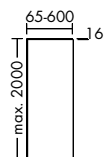

INFILL PANEL IN CARCASS MATERIAL

- small edge 16 mm
- exact dimensions required
- Height up to max. 2000 mm
- width: min.: 65 mm- max.: 600 mm
- adaptation at site

PB 0080		68,-
surcharge per m²		86,-