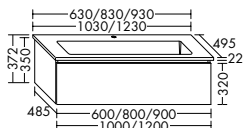

DESCRIPTION	REF.NO	WIDTH	PG 1	PG 2	PG 3
Washbasin colour White No. C0001 Matt black no. C0038 Surcharge SOAS999: 219,-	Included 	Material Ceramics - are industrially produced of high-quality porcelain raw materials: kaolin, clay feldspat and quartz. When firing temperatures reach approximately 1,250°C, the ceramic body creates a lasting compound with the glaze that gives the product a high mechanical consistency and a cohesive glass surface.			

CERAMIC WASHBASINS INCL. VANITY UNIT DEPTH 495

ceramic washbasin
– depth of basin: 120 mm
Under cupboard
– 1 pull out drawer, 350 mm deep, with bottle-trap cut-out and divider

SGVQ063	630 mm	1693,-	2046,-	2228,-
SGVQ083	830 mm	1781,-	2153,-	2346,-
SGVQ093	930 mm	1853,-	2235,-	2428,-
SGVQ103	1030 mm	1922,-	2316,-	2511,-
SGVQ123	1230 mm	2061,-	2477,-	2657,-