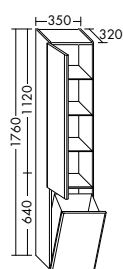

- 1 door
- 1 linen basket
- 3 glass shelves
- 1 fixed shelf

HSIG035 L/R   350 mm   **1241,-**