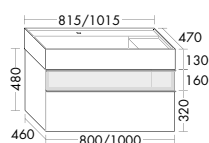

1. **Mineral cast washbasin**
   – depth of basin: 105 mm
   – 1 shelf right
   Under cupboard
   – 1 drawer top, 300 mm deep, with Aluminium framed front incl. smoked glass and bottle-trap cut-out
   – 1 pull out drawer bottom
   – incl. burgbad cleanFlow

SFKL082		815 mm	2728,-	2858,-

SFKL102		1015 mm	2964,-	3109,-

INCL. LED-LIGHTING OF VANITY UNIT
4200 K / connected to room light / IP24 / EEG G / Direct electrical connection

SFMX082	3,6	815 mm	3026,-	3158,-

SFMX102	4,6	1015 mm	3285,-	3429,-