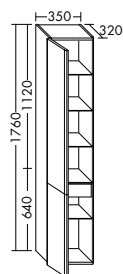

- 2 doors
- 1 interior drawer
- 4 glass shelves
- 1 fixed shelf

HSIF035 L/R   350 mm   **1365,-**