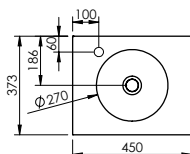

GENERAL INFORMATION

Wood grain:

Front: horizontal and vertical / Carcass: horizontal

Dimensions online:

<http://montageanleitung.eu/M1170.pdf>

DESCRIPTION	REF.NO	WATT	WIDTH	PG 1	PG 2	PG 3

MINERAL CAST WASHBASINS INCL. VANITY UNIT

Washbasin colours

White gloss No. C0001 (Standard)

White Matt No. C0037
Surcharge SOAS999: **219,-**

Included

Material

Mineral cast: combination of pulverised natural stone powder and polyester resin as binding agent. Polyester surface is finished to high gloss dirt repellent surface - free of pores.

Mineral cast washbasin

- depth of basin: 90 mm

Under cupboard

- 1 pull out drawer with bottle-trap cut-out
- 1 shelf
- metal legs, Silk black (thickness: 20 mm)
- incl. burghbad cleanFlow

SFHQ045	L/R	450 mm	2342,-	2719,-	2927,-

Mineral cast washbasin

- depth of basin: 90 mm

Under cupboard

- 1 pull out drawer, front divided and bonded
- 1 metal box
- incl. burghbad cleanFlow

SFHR045	L/R	450 mm	2108,-	2449,-	2638,-

Version L

ILLUMINATED MIRROR

NEW 01.01.2024

- circulating LED-light, 2700 K - 6500 K
- dimmable (3 levels)
- Energy efficiency grade G
- 1 switch, selection: cold/warm white
- Carcass: White Matt no. K0023, Black matt No. K0087
- IP24

SIIK050	20,9	500 mm	1571,-	1571,-	1571,-

Wood grain: horizontal wood grain front: vertical

burghbad cleanFlow: allows water to accumulate in the basin **FLOA080 cover**. See page: 153. Please order separately.

Washbasin only available with 1 mixer hole. Without tap hole: no no surcharge.