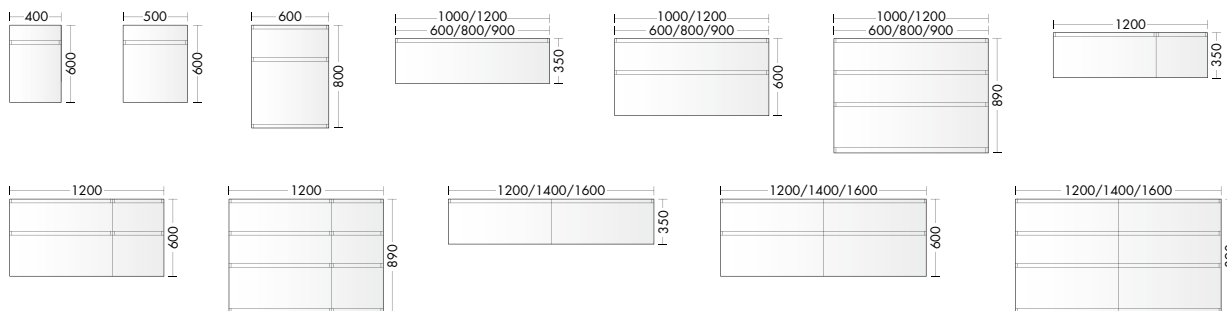

VANITY UNITS