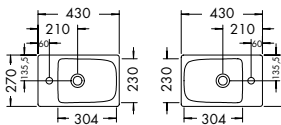

1. **ceramic washbasin**
   - depth of basin: 100 mm
2. **base unit**
   - 1 fascia
   - 1 door

SGID043	L/R	430 mm	1131,-	1369,-	1487,-

i You can choose how the washbasin is mounted, basin R or L.

Left version: door hinge right

MINERAL CAST WASHBASIN INCL. VANITY UNIT

Washbasin colours

White gloss No. C0001 (Standard)

White Matt No. C0037
Surcharge SOAS999**219,-**

Included

Material

Mineral cast: combination of pulverised natural stone powder and polyester resin as binding agent. Polyester surface is finished to high gloss dirt repellent surface - free of pores.