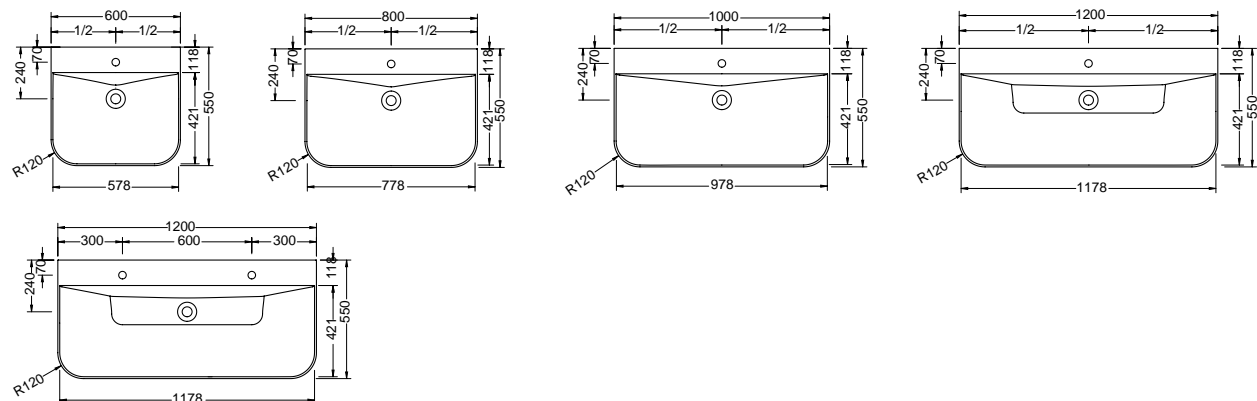

F burgbad cleanFlow: allows water to accumulate in the basin **FLOA080 cover**. See page: 153. Please order separately.

F Drilling of 2/3-hole fittings available. Surcharge per fitting MPFBOL3: **156,-**. Without tap hole: no surcharge.