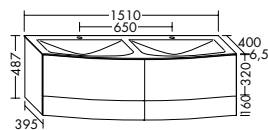

Sinea 2.0

DESCRIPTION	REF.NO	WATT	WIDTH	PG 1	PG 2	PG 3
Washbasin colours White gloss No. C0001 (Standard) White Matt No. C0037 Surcharge SOAS999: 219,-	Included 	Material Mineral cast: combination of pulverised natural stone powder and polyester resin as binding agent. Polyester surface is finished to high gloss dirt repellent surface - free of pores.				

MINERAL CAST WASHBASINS INCL. VANITY UNIT

TIP ON

Mineral cast washbasin

- depth of basin: 130 mm
- **Under cupboard**
- 2 pull out drawers with bottle-trap cut-out on top
- 2 drawers bottom
- 1 interior divider
- incl. burgbad cleanFlow

DEPTH	500 mm			
SFFQ15T	1510 mm	4860,-	5162,-	5535,-