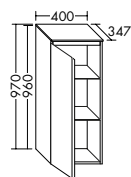

MID-HEIGHT UNITS

- 1 door
- 2 glass shelves
- 1 work top

made to measure:

- ➡ 167 - 347
- ➡ 200 - 450

UHFG040	L/R	400 mm	887,-	1157,-	1313,-