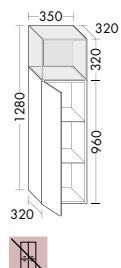

- 1 open shelf, smoked glass bronze
- 1 door
- 2 glass shelves

SFKK035 L/R		350 mm	1644,-	1716,-

i Changing position of socket possible. Only horizontally! Surcharge SOAS999: **219,-**, infos see page: 7.

i Room switches and electrical equipment can be altered to make them suitable for use in your country. Surcharge SOAS999: **219,-**, infos see page: 7.