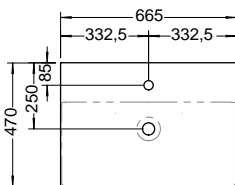

burgbad cleanFlow: allows water to accumulate in the basin **FLOA080 cover**. See page: 153. Please order separately.

Drilling of 2/3-hole fittings available. Surcharge per fitting MPFBOL3: **156,-**. Without tap hole: no surcharge.