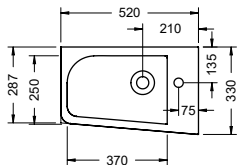

ILLUMINATED MIRROR

Version R

- LED-light, 4200 K
- Energy efficiency grade E
- 1 dimmer switch
- 2 hooks
- in carcass colour
- IP24

SIIT060 L/R 8 600 mm **1067,-**

burgbad cleanFlow: allows water to accumulate in the basin **FLOA080 cover**. See page: 153. Please order separately.

Washbasin only available with 1 mixer hole. Without tap hole: no surcharge.

Room switches and electrical equipment can be altered to make them suitable for use in your country. Surcharge SOAS999: **219,-**, infos see page: 7.