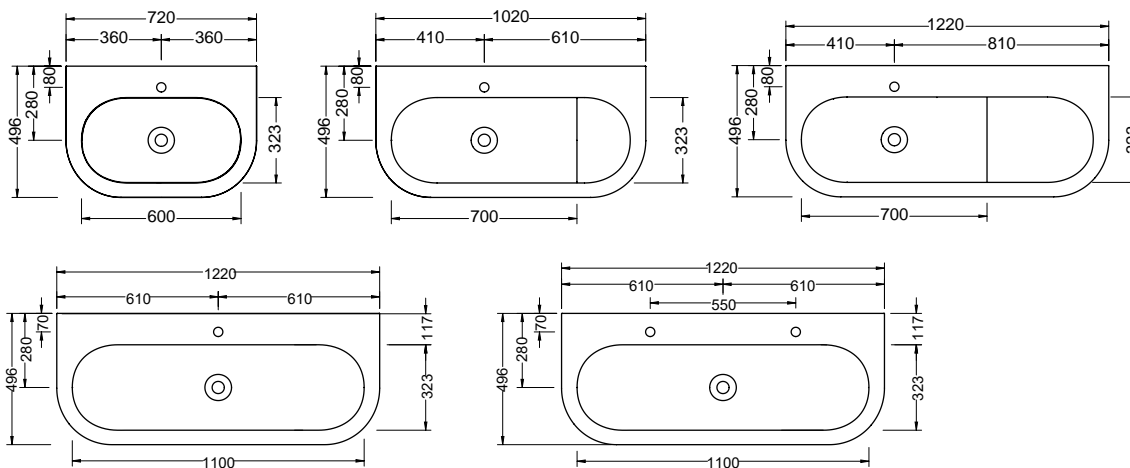

DESCRIPTION	REF.NO	WIDTH	PG 1	PG 2
Washbasin colours	Included	Material			
  White gloss No. C0001 (Standard)	 White Matt No. C0037 Surcharge SOAS999: 219,-		Mineral cast: combination of pulverised natural stone powder and polyester resin as binding agent. Polyester surface is finished to high gloss dirt repellent surface - free of pores.		

MINERAL CAST WASHBASINS INCL. VANITY UNIT

NEW 01.01.2024

Mineral cast washbasin

- depth of basin: 120 mm

vanity unit

- 1 drawer with cut-out for plumbing and 2 storage boxes
- incl. burgbad cleanFlow

SGZC122	1220 mm	3092,-	3780,-

NEW 01.01.2024

Mineral cast washbasin

- depth of basin: 120 mm

vanity unit

- 1 top drawer with ut-out for plumbing and 2 storage boxes
- 1 pull out drawer bottom
- incl. burgbad cleanFlow

SGZD122	1220 mm	3546,-	4294,-

NEW 01.01.2024

Mineral cast washbasin

- depth of basin: 120 mm

vanity unit

- 1 top drawer with ut-out for plumbing and 2 storage boxes
- 1 pull out drawer, centered
- 1 pull out drawer bottom
- incl. burgbad cleanFlow

SGZE122	1220 mm	3998,-	4787,-

burgbad cleanFlow: allows water to accumulate in the basin **FLOA080 cover**. See page: 153. Please order separately.

Drilling of 2/3-hole fittings available. Surcharge per fitting MPFBOL3: **156,-**. Without tap hole: no surcharge.