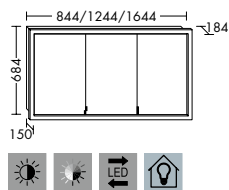

MIRROR CABINETS WITH FRAME INCL. LED-LIGHT

- double mirrored doors
- Frame, matt white, with LED lighting, 2700 K - 6500 K
- Energy efficiency grade G
- 1 switch, selection: cold/warm white
- 1 functional panel incl. 2 sockets, 1 magnifying mirror
- SPFT160: 2 functional panels
- 1 interior divider
- carcass exterior, mirrored
- carcass interior melamine grey
- IP24

SPHV080	38,7	844 mm	5014,-	5014,-
SPHV120	49,0	1244 mm	5964,-	5964,-
SPHV160	59,3	1644 mm	7367,-	7367,-

i Article not available in UK.