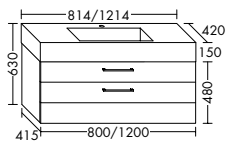

1. **Mineral cast washbasin**
   - depth of basin: 130 mm
   vanity unit
   - 1 drawer top with bottle-trap cut-out
   - 1 pull out drawer bottom with splitted front fascia
   - 1 metal box
   - incl. burgbad cleanFlow

SEUR081	814 mm	3825,-	4202,-
SEUR121	1214 mm	4196,-	4601,-