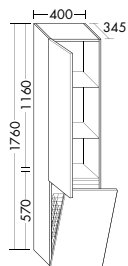

- 1 door
- 2 glass shelves
- 1 fixed shelf
- 1 linen basket

HSPG040 L/R	400 mm	1536,-	1883,-	2104,-