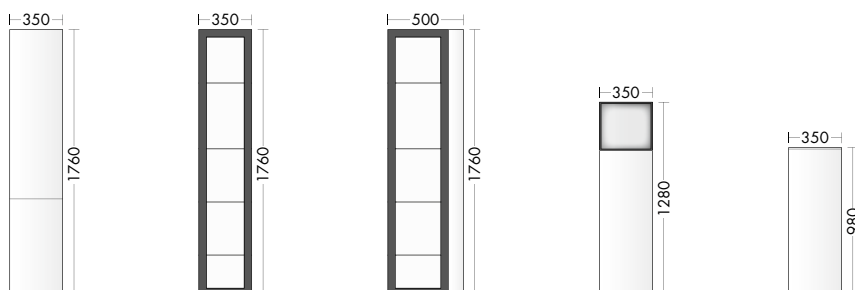

MINERAL CAST WASHBASINS

VANITY UNITS

MIRROR CABINETS

ILLUMINATED MIRROR

CABINETS