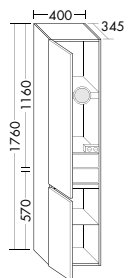

- 1 door top, mirrored inside
- 1 door bottom
- 2 interior drawers, anthracite grey
- 1 magnifying mirror
- interior LED-light, 6,7 W, 4200 K
- Energy efficiency grade G
- 1 double socket
- 1 contact switch
- IP24

HSPH040 L/R	400 mm	2085,-	2432,-	2653,-

i Article not available in UK.