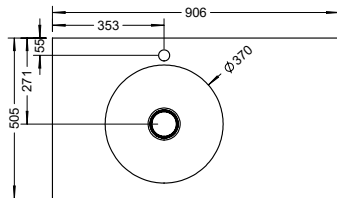

Wood grain: horizontal wood grain front: vertical

burgbad cleanFlow: allows water to accumulate in the basin **FLOA080 cover**. See page: 153. Please order separately.

Drilling of 2/3-hole fittings available. Surcharge per fitting MPFBOL3: **156,-**. Without tap hole: no surcharge.