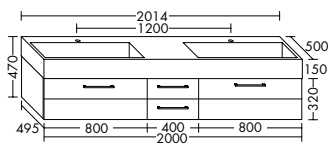

made to measure:

870 - 910

Mineral cast washbasin

- depth of basin: 130 mm
- **Under cupboard**
- 2 pull out drawers with splitted front fascia
- 2 drawers, central
- 2 metal boxes
- incl. burgbad cleanFlow

SEVA201	2014 mm	7196,-	7871,-