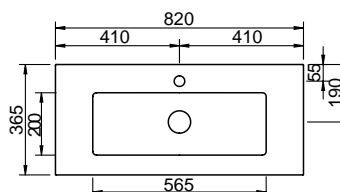

burgbad cleanFlow: allows water to accumulate in the basin **FLOA080 cover**. See page: 153. Please order separately.

Drilling of 2/3-hole fittings available. Surcharge per fitting MPFBOL3: **156,-**. Without tap hole: no surcharge.