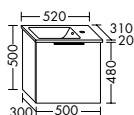

Eqio Guest bath

GENERAL INFORMATION

DELIVERY TIME: 1 WEEK EX FACTORY

WOOD GRAIN:

vertical

It is not possible to guarantee a continuous grain pattern due to the process used.
Small colour variances are material based.

Dimensions online:

<http://montageanleitungen.eu/M1142.pdf>

DESCRIPTION	REF.NO	WATT	WIDTH	PRICE

CERAMIC WASHBASINS EQIO SLIM INCL. VANITY UNIT

Washbasin colour

White No. C0001

Included

Material

Ceramics - are industrially produced of high-quality porcelain raw materials: kaolin, clay feldspat and quartz. When firing temperatures reach approximately 1,250°C, the ceramic body creates a lasting compound with the glaze that gives the product a high mechanical consistency and a cohesive glass surface.

ceramic washbasin

- depth of basin: 100 mm

vanity unit

- 1 flap with interior divider, bonded with front

SGZJ052

520 mm

701,-

NEW 01.09.2024

ceramic washbasin

- depth of basin: 100 mm

vanity unit

- 1 flap with interior divider, bonded with front

SHCH052

8

520 mm

988,-

i Socket necessary

NEW 01.09.2024

LED-lighting of vanity unit

- incl. switch to dim, 4000 K, EEK G, IP24

CERAMIC WASHBASINS INCL. VANITY UNIT

Washbasin colour

White No. C0001

Included

Material

Ceramics - are industrially produced of high-quality porcelain raw materials: kaolin, clay feldspat and quartz. When firing temperatures reach approximately 1,250°C, the ceramic body creates a lasting compound with the glaze that gives the product a high mechanical consistency and a cohesive glass surface.

ceramic washbasin

- depth of basin: 100 mm

vanity unit

- 1 flap with interior divider, bonded with front

SFPF053

530 mm

701,-

ceramic washbasin

- depth of basin: 100 mm

vanity unit

- 1 flap with interior divider, bonded with front

SFPQ053

8

530 mm

988,-

i Socket necessary