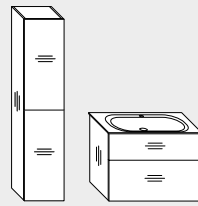

WOOD GRAIN: