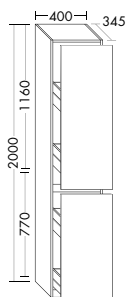

APOTHECARY UNIT | FLOORSTANDING

- 2 pull out drawers
- 1 double socket
- 1 holder for hair dryer, metal, graphite
- with plinth

HSPP040		400 mm	2321,-	2738,-	3004,-

i Article not available in UK.