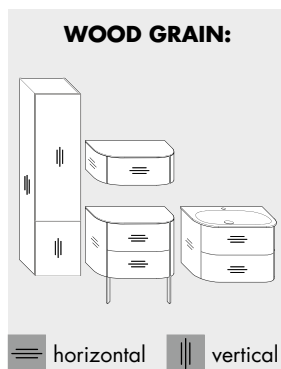

GENERAL INFORMATION

It is not possible to guarantee a continuous grain pattern due to the process used.
Small colour variances are material based.

Dimensions online:
<http://montageanleitung.eu/M1248.pdf>

PRICE GROUP 1 - THERMOFORM FRONT R3 | CARCASS: MELAMINE / THERMOFORM (PN497)

from inside to outside:

■ MDF

■ Thermoform Foil

F5048
White high gloss
Carcass no. K0040

F5044
White matt
Carcass-No. K0045

F5045
Basalt grey matt
Back of door HSNN040
HSNP040: White matt
Carcass no. K0418

F5046
Ice-blue soft mat
Back of door / interior: anthracite grey
Carcass no. K0576

F6441 NEW 01.04.2024
Velours grey soft matt
Back of door / interior:
anthracite grey
Carcass no. K0716

F5047
Graphite soft mat
Back of door / interior / back
panel: Anthracite grey
Carcass no. K0014

F5051
Merino oak decor
Carcass no. K0510

F5052
Cashmere oak decor
Carcass no. K0462

F5317
Urban oak decor
Carcass-No. K0599

F6447 NEW 01.04.2024
Classic oak decor
Carcass no. K0717

F5053
Flanelle oak decor
Carcass no. K0463

F6029
Silver oak decor
Carcass-No. K0658

F5054
Frassino cappuccino decor
Carcass-No. K0520

F5055
Tectona cinnamon decor
Carcass-No. K0545

F5056
Rust oak decor
Back of door HSNN040
HSNP040: Anthracite grey
Carcass-No. K0564

F5057
Velvet walnut decor
Carcass no. K0509

F5058
Marone truffle decor
Carcass no. K0421