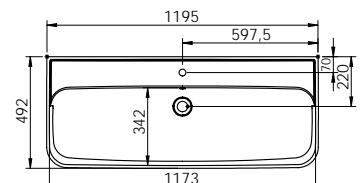

*Vanity unit lighting with touch switch feasible (installation of body on the right). Surcharge SOAS999: **219,-**

Washbasin only available with 1 mixer hole.