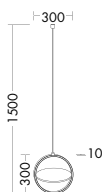

ACCESSORIES

HANGING SHELF WITH HAND TOWEL HOLDER FOR CEILING INSTALLATION

- 1 metal ring, gold colour
- 1 shelf, walnut finish
- 1 towel rail bottom
- 1 steel cable adjustable up to 2000 mm in length

DEPTH	290mm	
ACFN030	300mm	776,-

i Steel cable needs to be shortened on site.

WALL SHELF WITH MIRROR AND HAND TOWEL HOLDER

- 1 metal ring, gold colour
- 1 shelf, walnut finish
- 1 mirror
- 1 towel rail bottom

DEPTH	290mm	
ACFP030	300mm	776,-