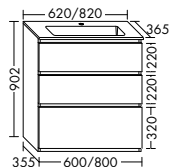

Mineral cast washbasin

- depth of basin: 100 mm

Under cupboard

- 1 drawer top, 260 mm deep, with bottle-trap cut-out and interior divider
- 1 drawer central, 260 mm deep
- 1 pull out drawer bottom, 260 mm deep
- incl. burgbad cleanFlow
- with plinth

SGHQ062	620 mm	2168,-	2531,-	2736,-

SGHQ082	820 mm	2306,-	2700,-	2921,-