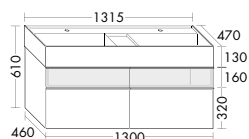

1. **Mineral cast washbasin**
   – depth of basin: 105 mm
   Under cupboard
   – 2 drawers top, 300 mm deep, with Aluminium framed front incl. smoked glass and bottle-trap cut-out
   – 2 pull out drawers bottom, 350 mm deep
   – incl. burgbad cleanFlow

SFKM132		1315 mm	4468,-	4644,-

INCL. LED-LIGHTING OF VANITY UNIT
4200 K / connected to room light / IP24 / EEG G / Direct electrical connection

SFMY132	2x2,9	1315 mm	4969,-	5143,-