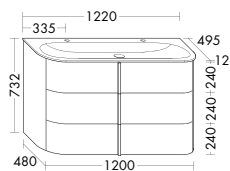

NEW 01.01.2024

Mineral cast washbasin

- depth of basin: 120 mm

vanity unit

- 1 top drawer with ut-out for plumbing and 2 storage boxes
- 1 pull out drawer bottom
- incl. burgbad cleanFlow

SGZD122	1220 mm	3546,-	4294,-
----------------	---------	---------------	---------------