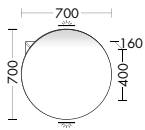

DESCRIPTION	REF.NO	WATT	WIDTH	PG 1	PG 2	PG 3

MIRROR CABINETS

- double mirrored door
- LED-light, 2700 K - 6400 K
- Energy efficiency grade G
- 1 switch/ 1 socket
- Light temperature control: Cold/ warm white and dimming function
- 1 magnifying mirror
- shelves
- indirect LED wall/washbasin lighting
- IP20

SPRM070	L/R	31,4	700 mm	3889,-	4063,-	4384,-

i Article not available in UK.
Top section of mirrored door with satin-textured design.