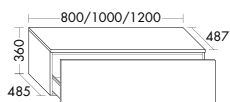

DESCRIPTION	REF.NO	WIDTH	PG 1	PG 2	PG 3

SIDEBOARD

- 1 pull out drawer
- incl. worktop
- incl. fitting console
- maximum load with optimized fixing: approx. 130 kg

USIQ080	800 mm	1251,-	1616,-	1866,-
USIQ100	1000 mm	1316,-	1712,-	1969,-
USIQ120	1200 mm	1382,-	1798,-	2064,-