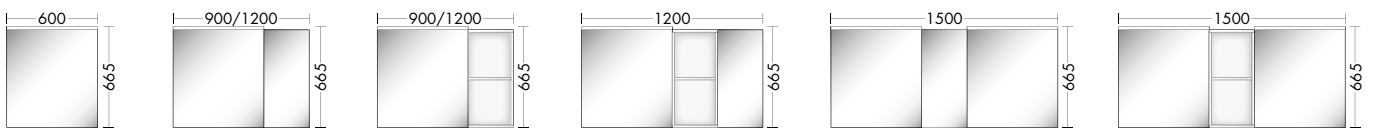

MIRROR CABINETS