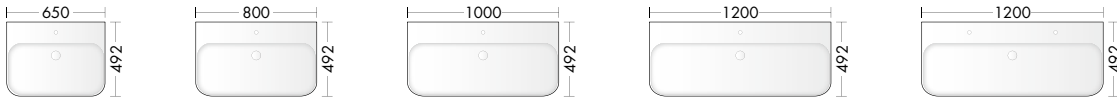

CERAMIC WASHBASINS