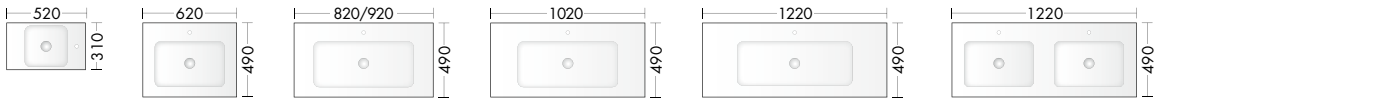

CERAMIC WASHBASINS EQIO

CERAMIC WASHBASINS EQIO SLIM

MINERAL CAST WASHBASINS

GLASS WASHBASINS

CERAMIC BASINS | MINERAL CAST WASHBASIN SIT ON VESSEL

VANITY UNITS | VANTIIY UNITS INCL. COUNTERTOPS

MIRROR CABINETS