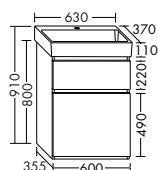

ceramic washbasin

- depth of basin: 100 mm

Under cupboard

- 1 drawer top, 260 mm deep, with bottle-trap cut-out and interior divider
- 1 pull out drawer bottom, 260 mm deep
- with plinth

SGHC063	630 mm	1924,-	2301,-	2494,-