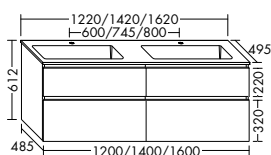

Mineral cast double washbasin
– depth of basin: 100 mm
Under cupboard
– 2 drawers top, 350 mm deep, with bottle-trap cut-out and interior divider
– 2 pull out drawers bottom, 350 mm deep
– incl. burgbad cleanFlow

SGIB122	1220 mm	3555,-	4303,-	4669,-
SGIB142	1420 mm	3981,-	4753,-	5134,-
SGIB162	1620 mm	4215,-	4973,-	5349,-