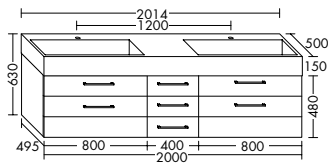

Mineral cast washbasin

- depth of basin: 130 mm
- **Under cupboard**
- 2 pull out drawers with bottle-trap cut-out on top
- 2 pull out drawers bottom with splitted front fascia
- 3 drawers, central
- 2 metal boxes
- incl. burgbad cleanFlow

SEVB201	2014 mm	8308,-	9173,-