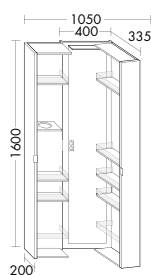

DESCRIPTION	REF.NO	WIDTH	PG 1	PG 2

TALL UNIT

- 1 mirror
- 1 door with partition and long line handle left, 4 shelves with rail
- 1 door with partition and long line handle right, 5 shelves with rail
- 1 LED-light, 2,8 W, top, 4200 K
- Energy efficiency grade E
- 1 contact switch
- 1 double socket, left
- 1 holder for hair dryer, left
- 4 hooks
- Tip-on-Technic not possible
- IP24

HSGS040	400 mm	3983,-	4264,-

i Article not available in UK.
Width incl. handle: 1050 mm opened.