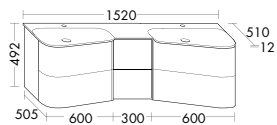

Mineral cast washbasin

- depth of basin: 120 mm

Under cupboard

- 2 pull out drawers top with bottle-trap cut-out and divider
- 2 pull out drawers bottom
- 2 drawers, central, with tip-on technique
- incl. burgbad cleanFlow

SFUK152 1520 mm **5387,-**