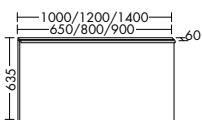

i Article not available in UK.

MIRROR WITH HORIZONTAL LED-LIGHT

- LED-light, 4000 K
- Energy efficiency grade E
- connection to room light
- carcass chrome coloured
- IP44

SIGP065		5,0	650 mm	587,-
SIGP080		6,0	800 mm	615,-
SIGP090		7,0	900 mm	632,-
SIGP100		8,0	1000 mm	658,-
SIGP120		9,0	1200 mm	696,-
SIGP140		11,0	1400 mm	739,-

- LED lighting top, 4250 K
- Energy efficiency grade G
- 1 switch right
- carcass: alu coloured
- IP24

SIDL065		4,6	650 mm	701,-
SIDL080		5,7	800 mm	763,-
SIDL090		6,5	900 mm	795,-
SIDL100		7,2	1000 mm	827,-
SIDL120		8,7	1200 mm	889,-
SIDL140		10,2	1400 mm	945,-