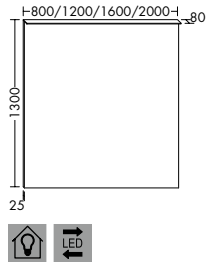

ILLUMINATED MIRROR WITH HORIZONTAL LED-LIGHT CONNECTED TO ROOM LIGHT - FOR WORK TOPS