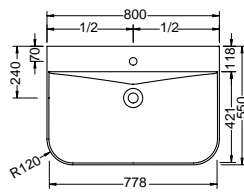

burgbad cleanFlow: allows water to accumulate in the basin **FLOA080 cover**. See page: 153. Please order separately.

Drilling of 2/3-hole fittings available. Surcharge per fitting MPFBOL3: **156,-**. Without tap hole: no surcharge.