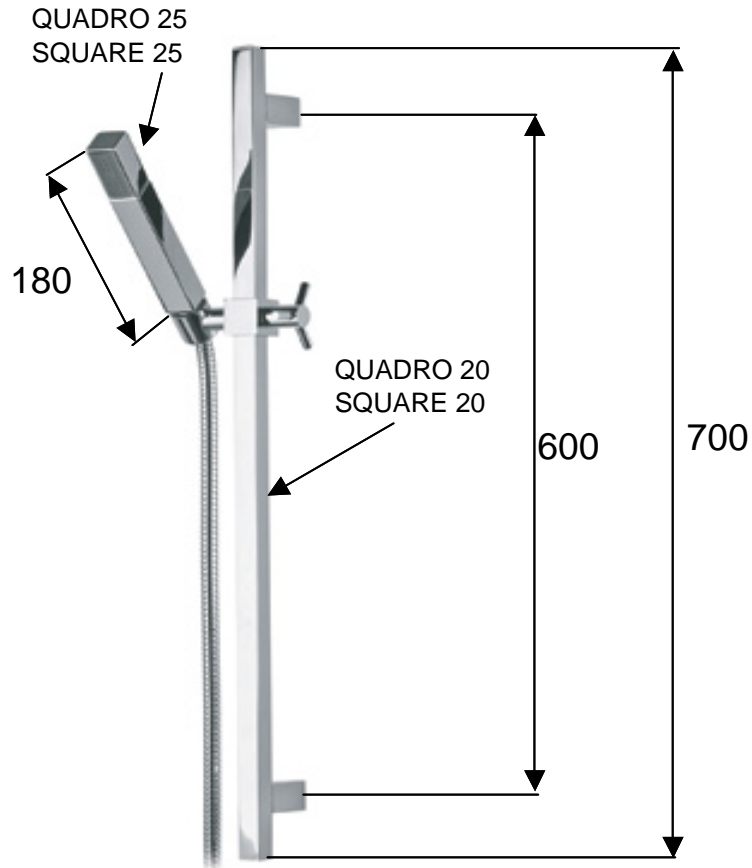

DANIEL

SCHEDA TECNICA TECHNICAL FEATURES

ART. COD.

A 345495

MATERIALI / MATERIALS

OTTONE CROMATO / CHROME PLATED BRASS

CROMATURA / CHROME PLATING

UNI EN 248