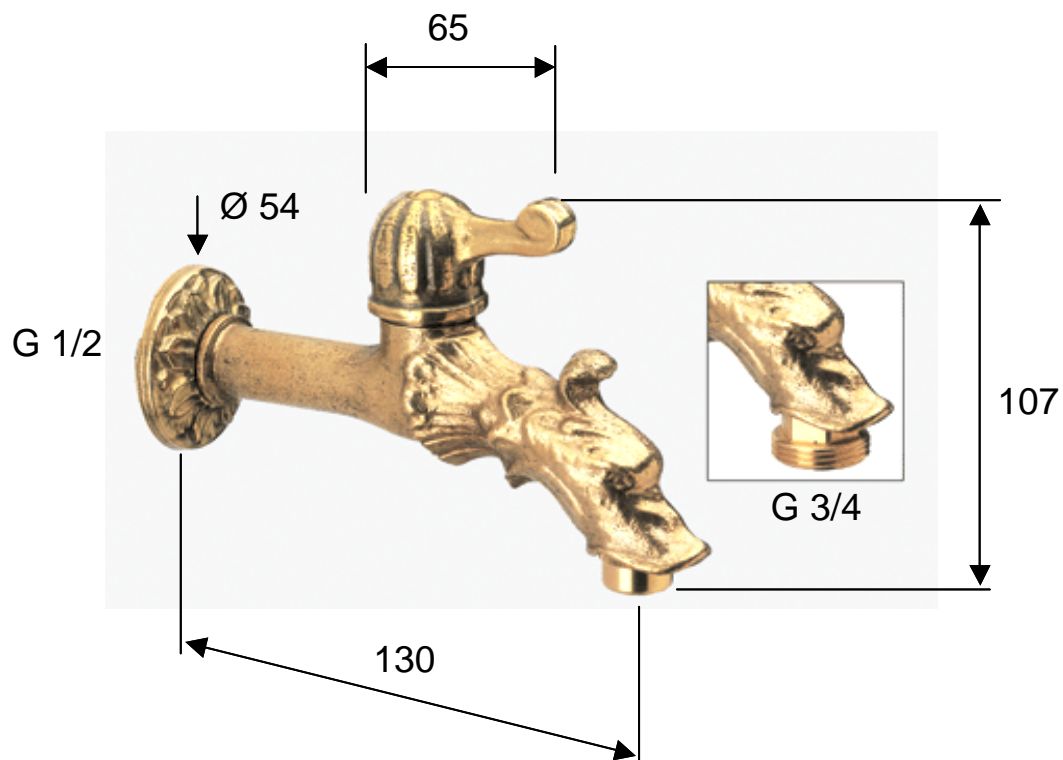

DANIEL

SCHEDA TECNICA TECHNICAL FEATURES

ART. COD.

A 696

MATERIALI / MATERIALS

OTTONE / BRASS