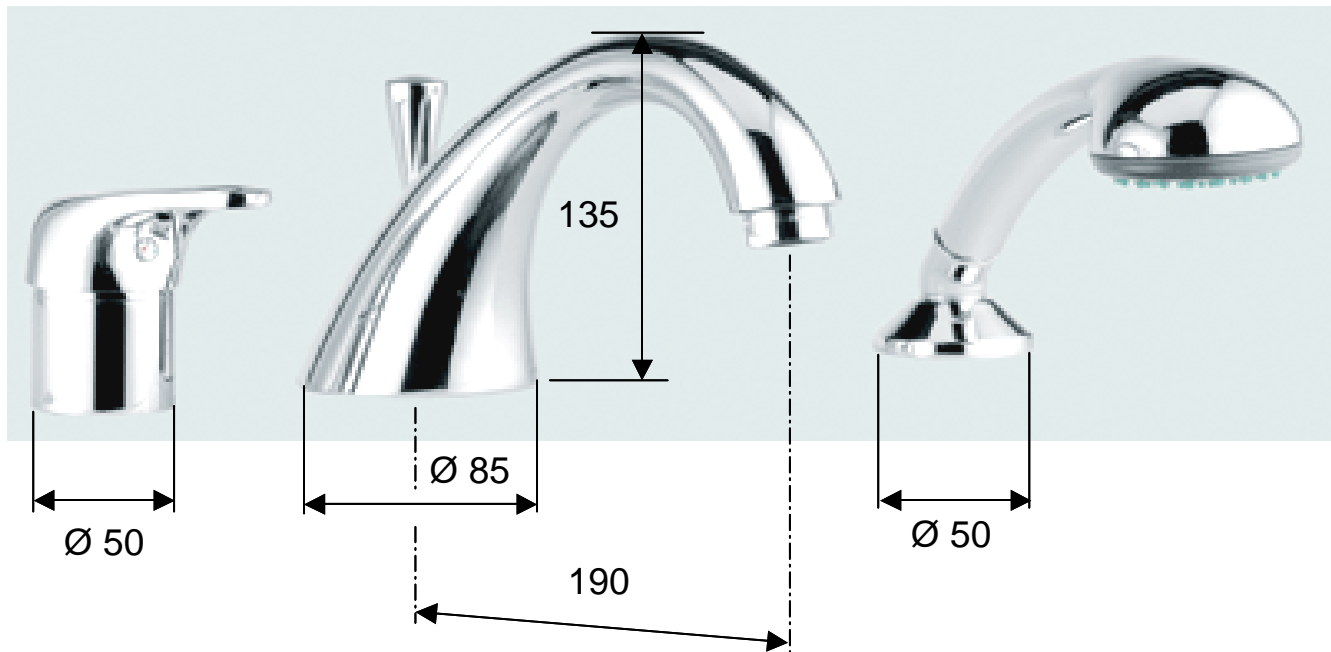

DANIEL

SCHEDA TECNICA TECHNICAL FEATURES

ART. COD.

ES 5691

MATERIALI MATERIALS

OTTONE CROMATO / CHROME PLATED BRASS

CROMATURA / CHROME PLATING

UNI EN 248