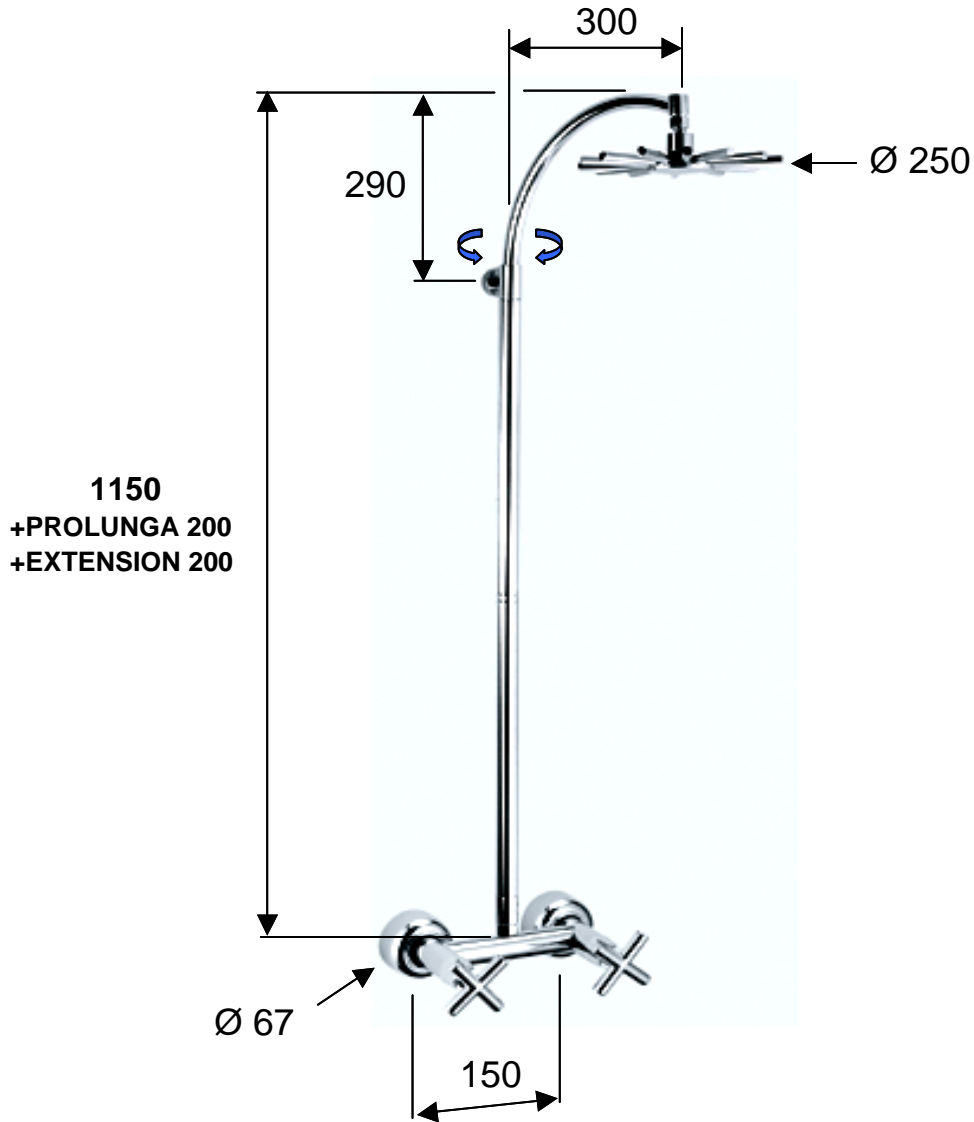

DANIEL

SCHEDA TECNICA TECHNICAL FEATURES

ART. COD. J4437

MATERIALI / MATERIALS

OTTONE CROMATO / CHROME PLATED BRASS

CROMATURA / CHROME PLATING

UNI EN 248