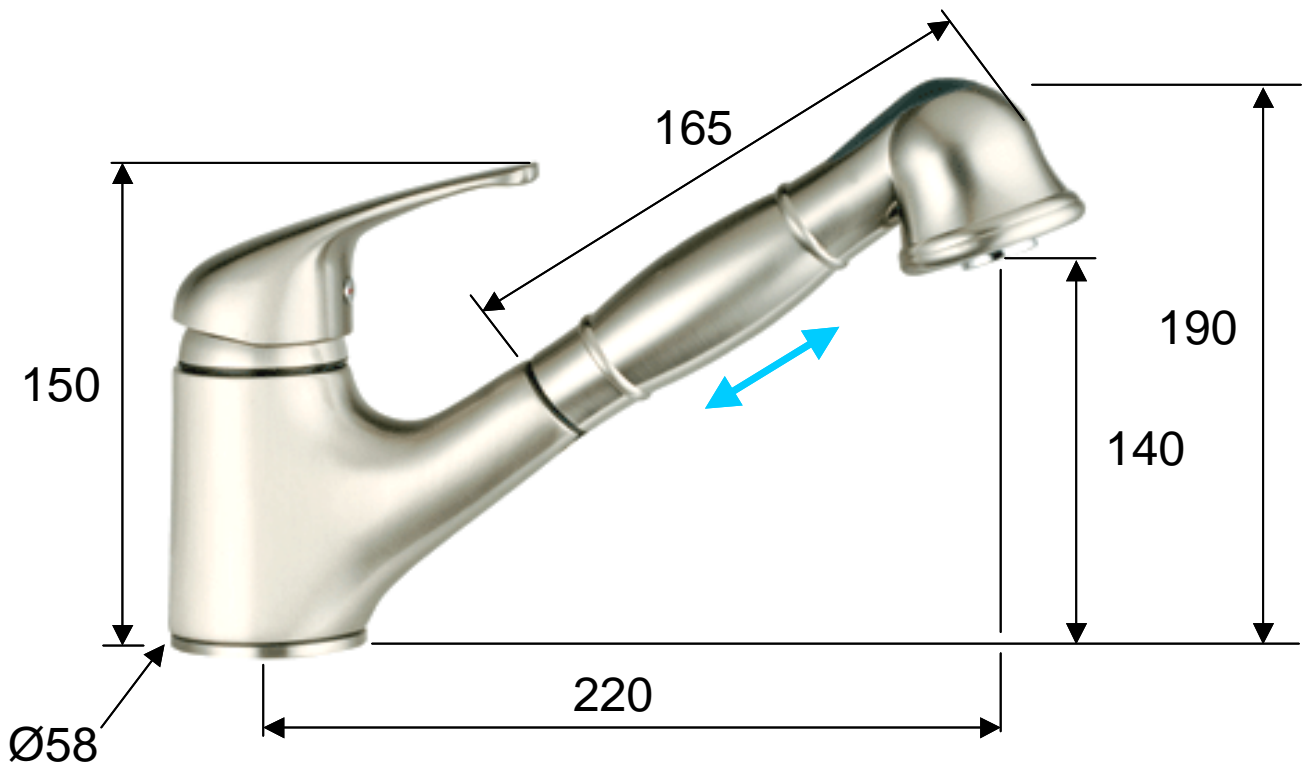

DANIEL

SCHEDA TECNICA TECHNICAL FEATURES

ART. COD.

K5613REV

MATERIALI / MATERIALS

OTTONE CROMATO / CHROME PLATED BRASS

CROMATURA / CHROME PLATING

UNI EN 248