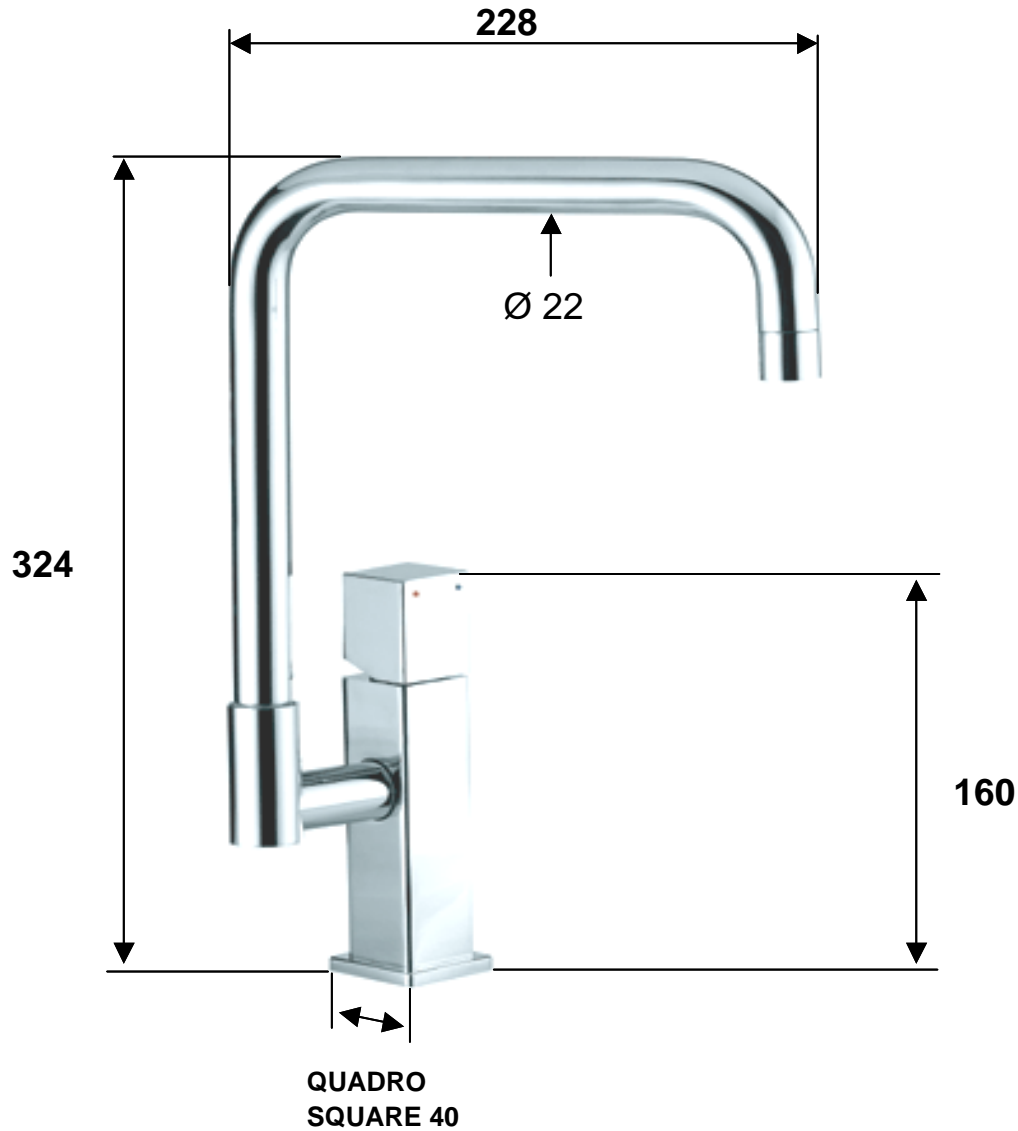

DANIEL

SCHEDA TECNICA TECHNICAL FEATURES

ART. COD.

OX23608

MATERIALI / MATERIALS

OTTONE CROMATO / CHROME PLATED BRASS

CROMATURA / CHROME PLATING

UNI EN 248