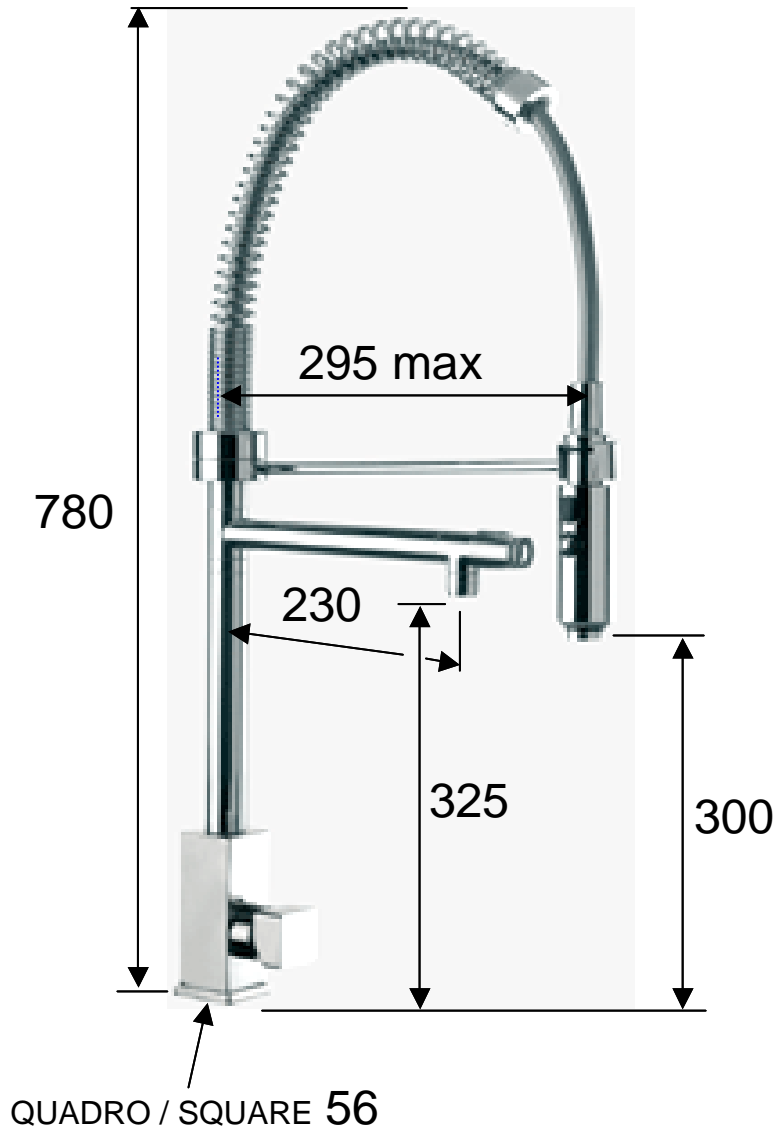

DANIEL

SCHEDA TECNICA TECHNICAL FEATURES

ART. COD.

OX23681

MATERIALI / MATERIALS

OTTONE CROMATO / CHROME PLATED BRASS

CROMATURA / CHROME PLATING

UNI EN 248