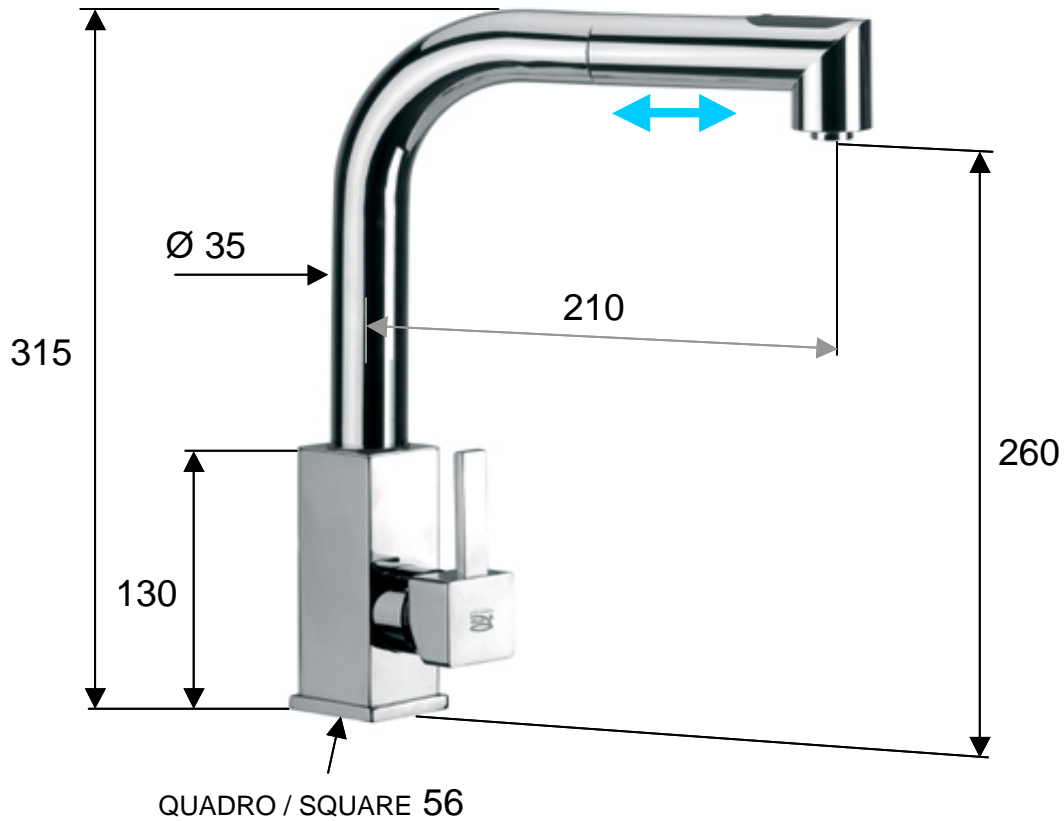

DANIEL

SCHEDA TECNICA TECHNICAL FEATURES

ART. COD.

OX23690

DOCCHETTA A 2 FUNZIONI
2 FUNCTIONS HEAD SHOWER

MATERIALI / MATERIALS

OTTONE CROMATO / CHROME PLATED BRASS

CROMATURA / CHROME PLATING