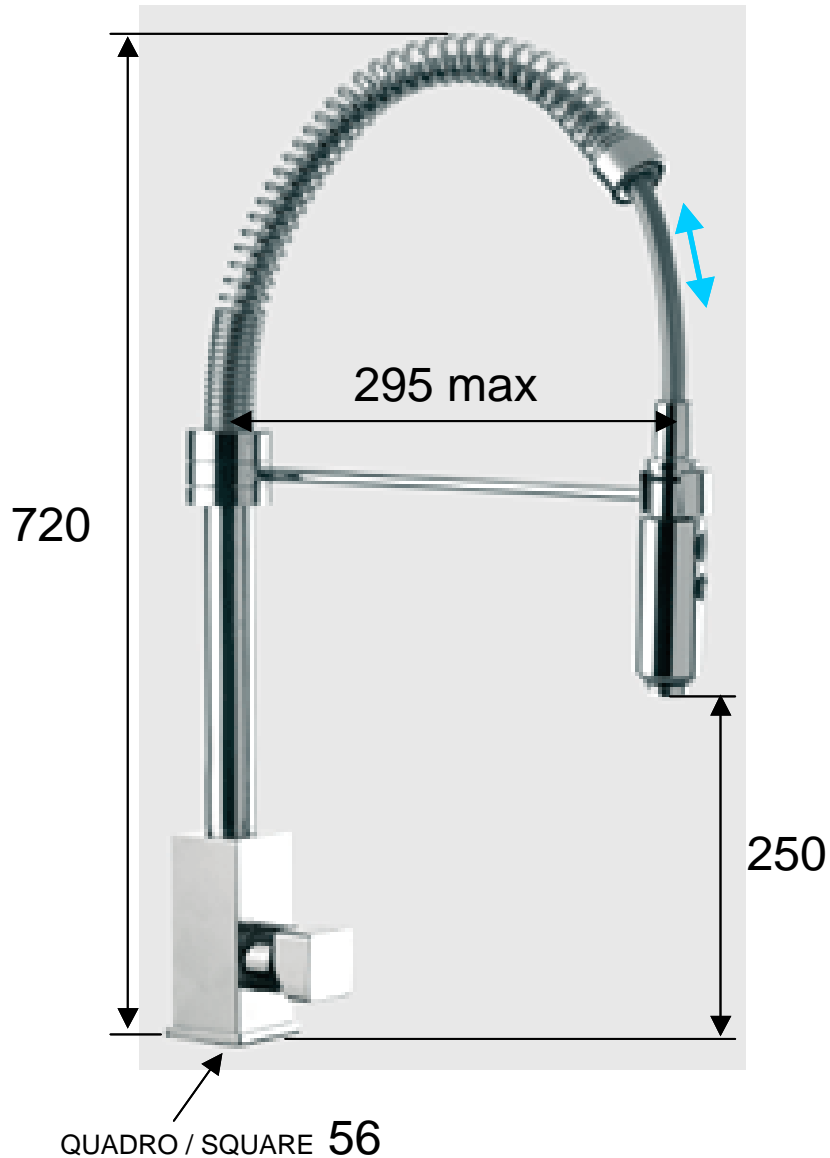

DANIEL

SCHEDA TECNICA TECHNICAL FEATURES

ART. COD.

OX23694

MATERIALI / MATERIALS

OTTONE CROMATO / CHROME PLATED BRASS

CROMATURA / CHROME PLATING

UNI EN 248