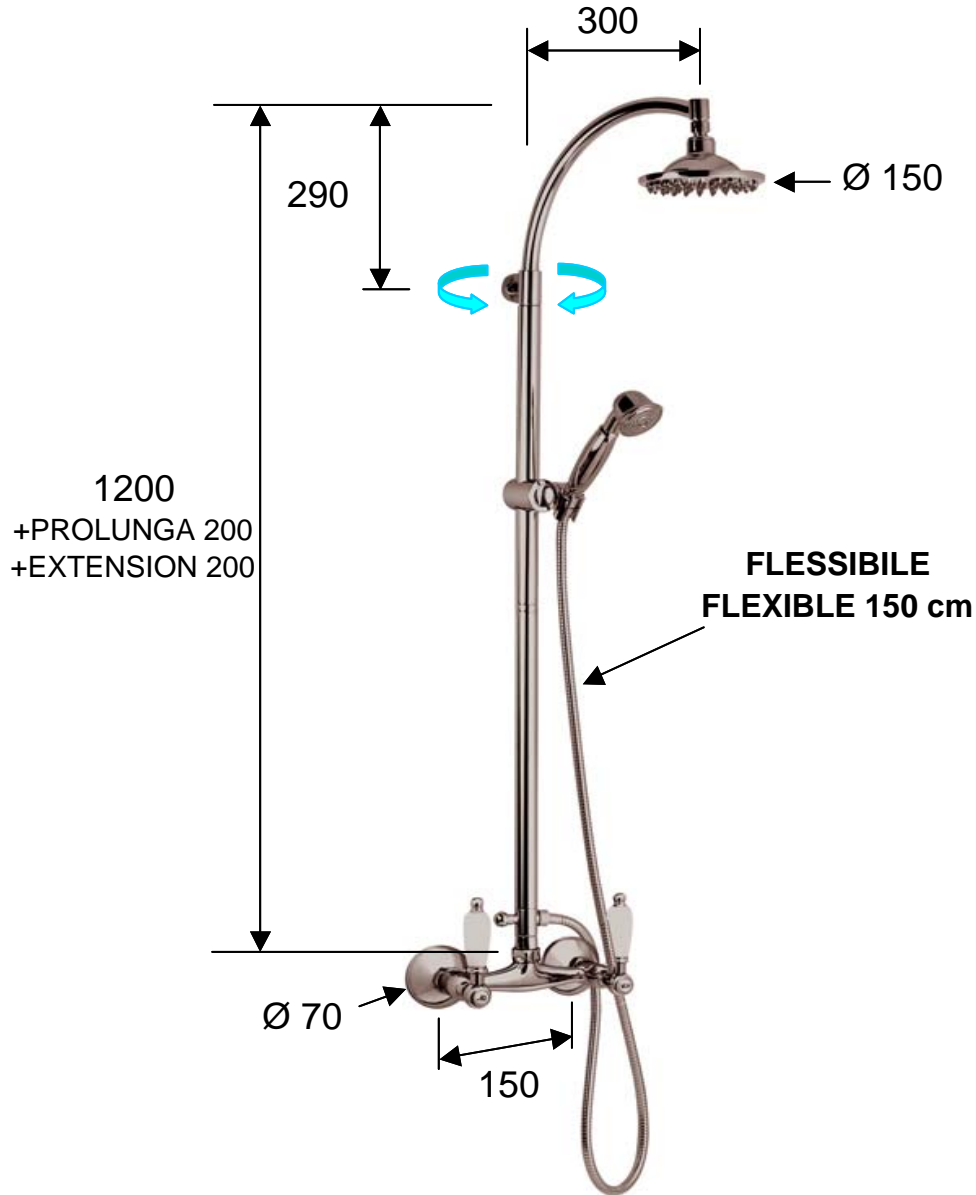

DANIEL

SCHEDA TECNICA TECHNICAL FEATURES

ART. COD.

RT4436

MATERIALI / MATERIALS

OTTONE CROMATO / CHROME PLATED BRASS

CROMATURA / CHROME PLATING

UNI EN 248