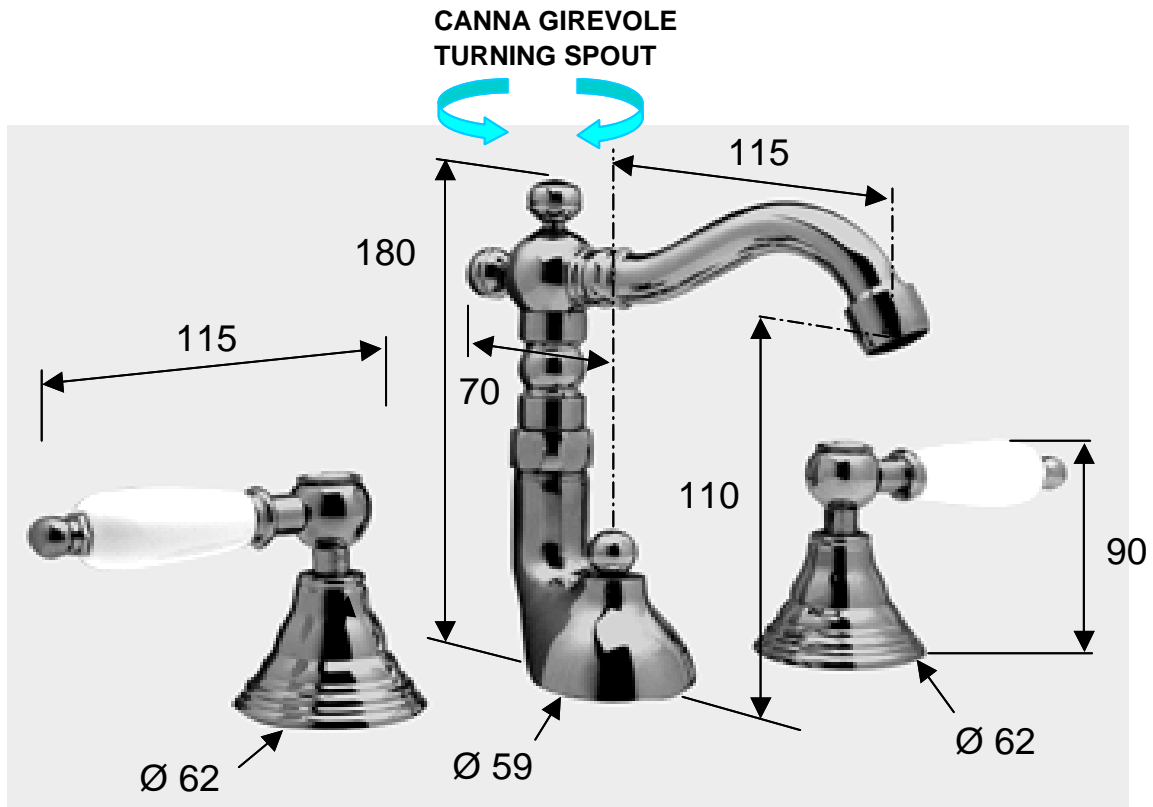

DANIEL

SCHEDA TECNICA TECHNICAL FEATURES

ART. COD.

RT6004

MATERIALI / MATERIALS

OTTONE CROMATO / CHROME PLATED BRASS

CROMATURA / CHROME PLATING

UNI EN 248