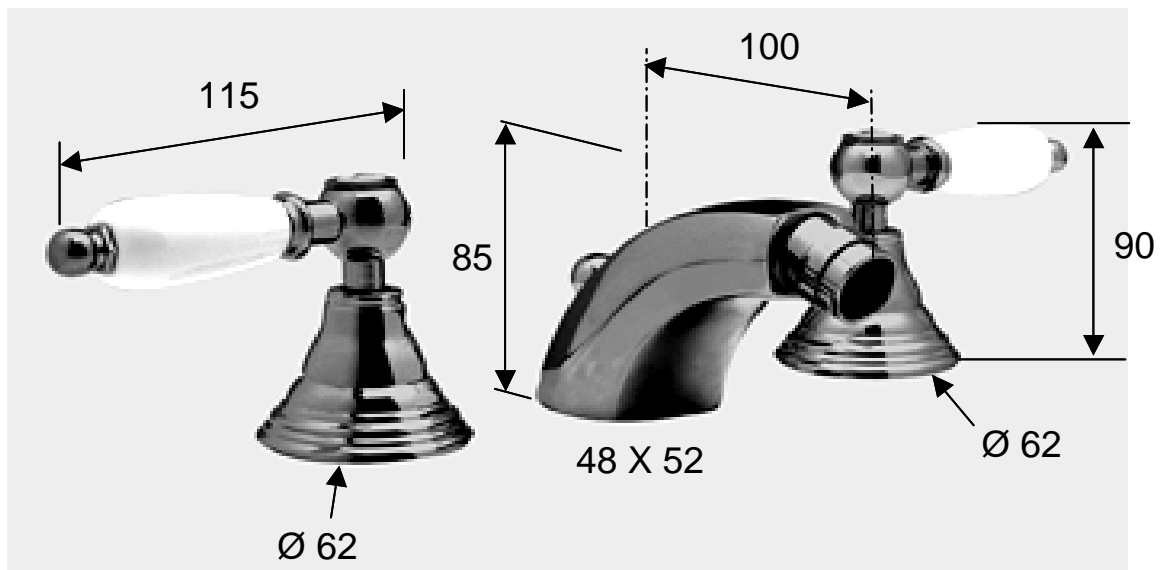

DANIEL

SCHEDA TECNICA TECHNICAL FEATURES

ART. COD.

RT6302

MATERIALI / MATERIALS

OTTONE CROMATO / CHROME PLATED BRASS

CROMATURA / CHROME PLATING

UNI EN 248