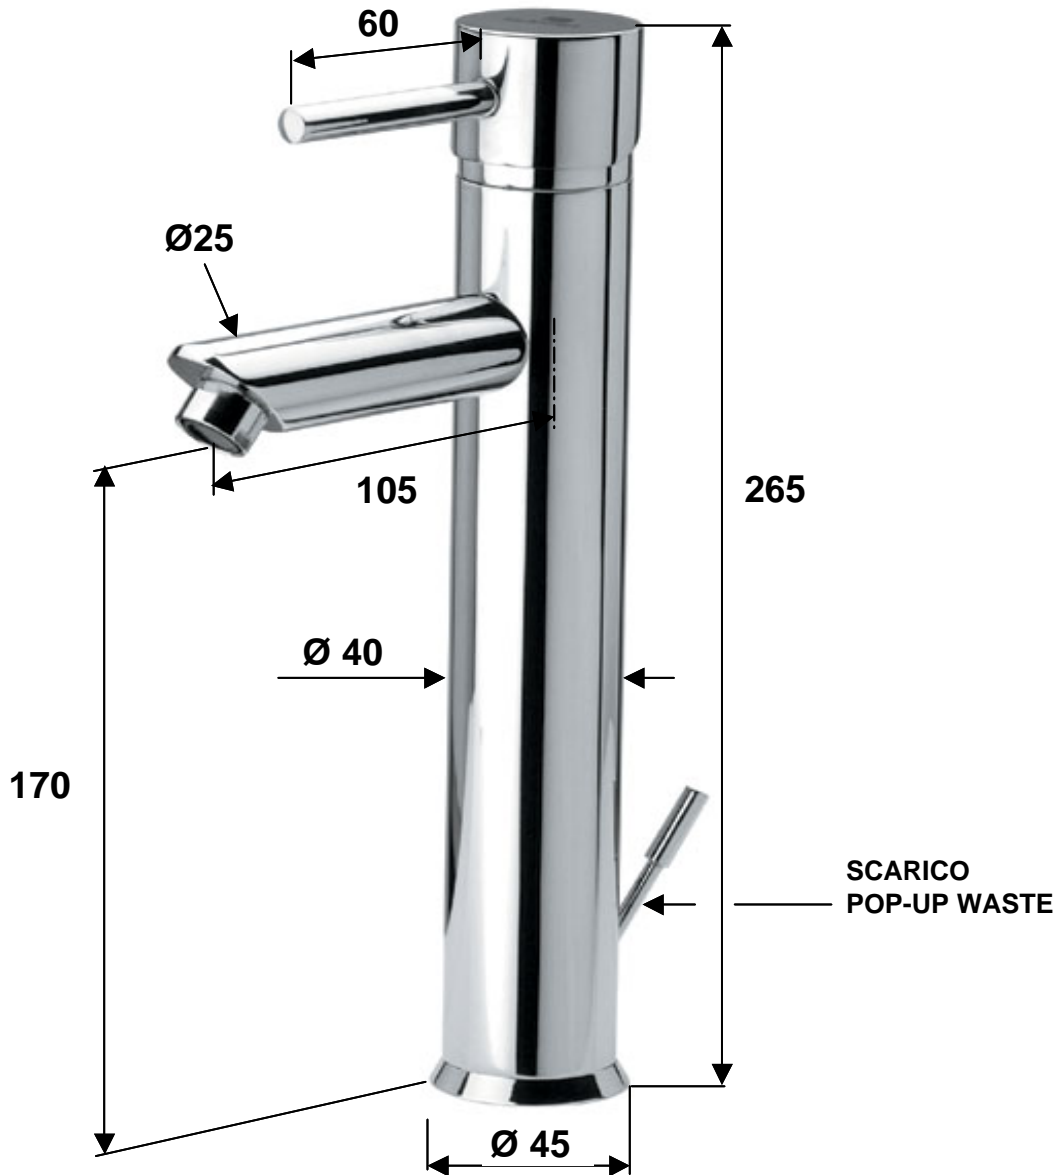

DANIEL

SCHEDA TECNICA TECHNICAL FEATURES

ART. COD.

S20607

MATERIALI / MATERIALS

OTTONE CROMATO / CHROME PLATED BRASS

CROMATURA / CHROME PLATING

UNI EN 248