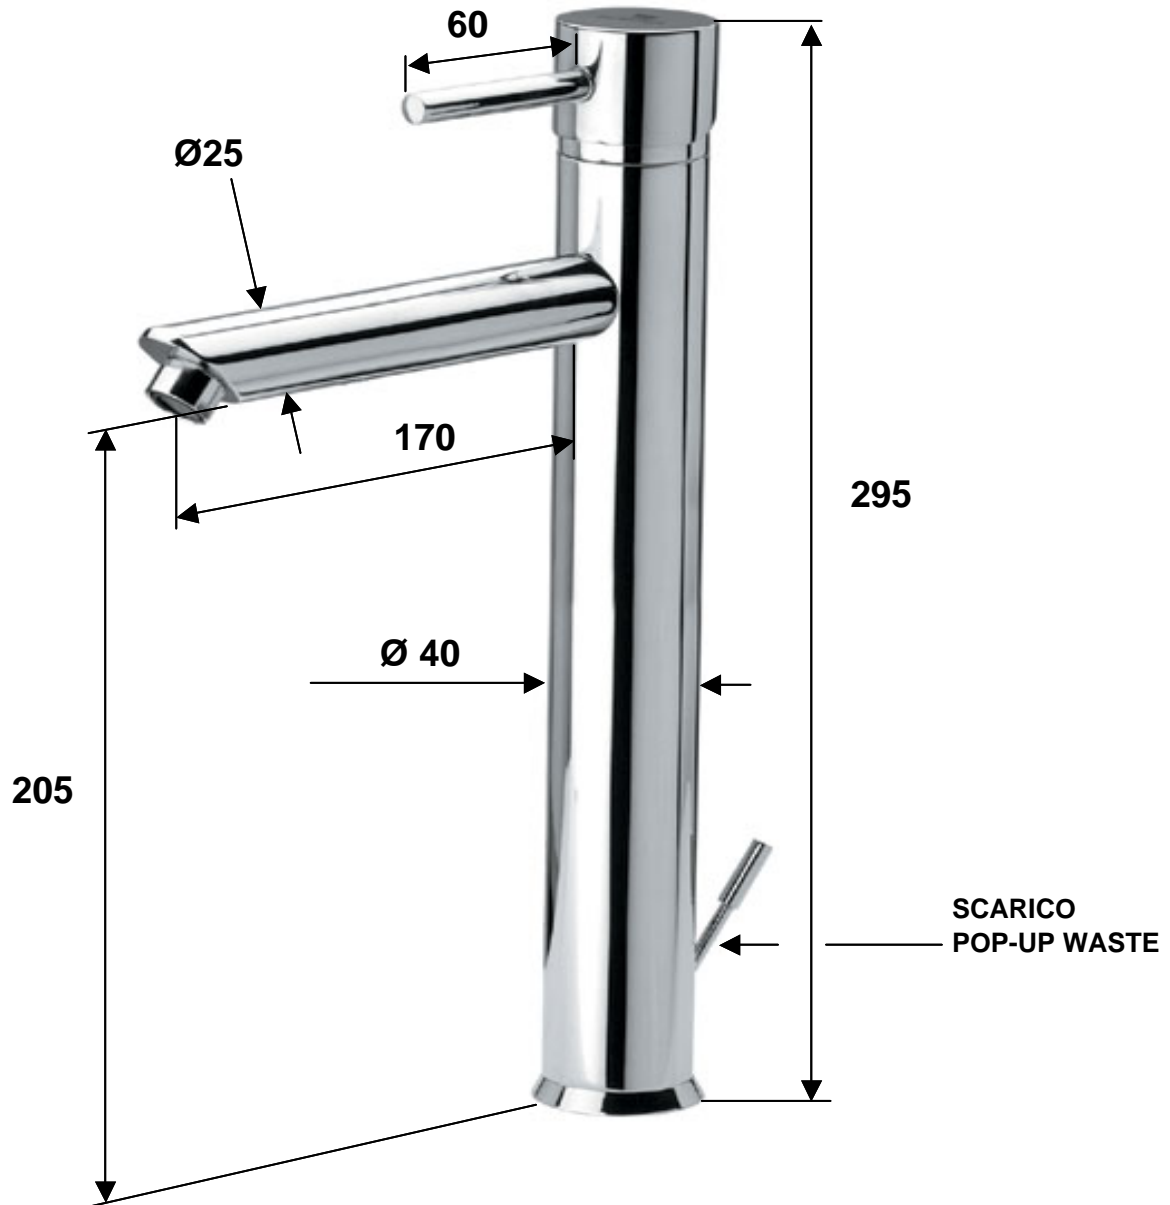

DANIEL

SCHEDA TECNICA TECHNICAL FEATURES

ART. COD.

S20607X

MATERIALI / MATERIALS

OTTONE CROMATO / CHROME PLATED BRASS

CROMATURA / CHROME PLATING

UNI EN 248