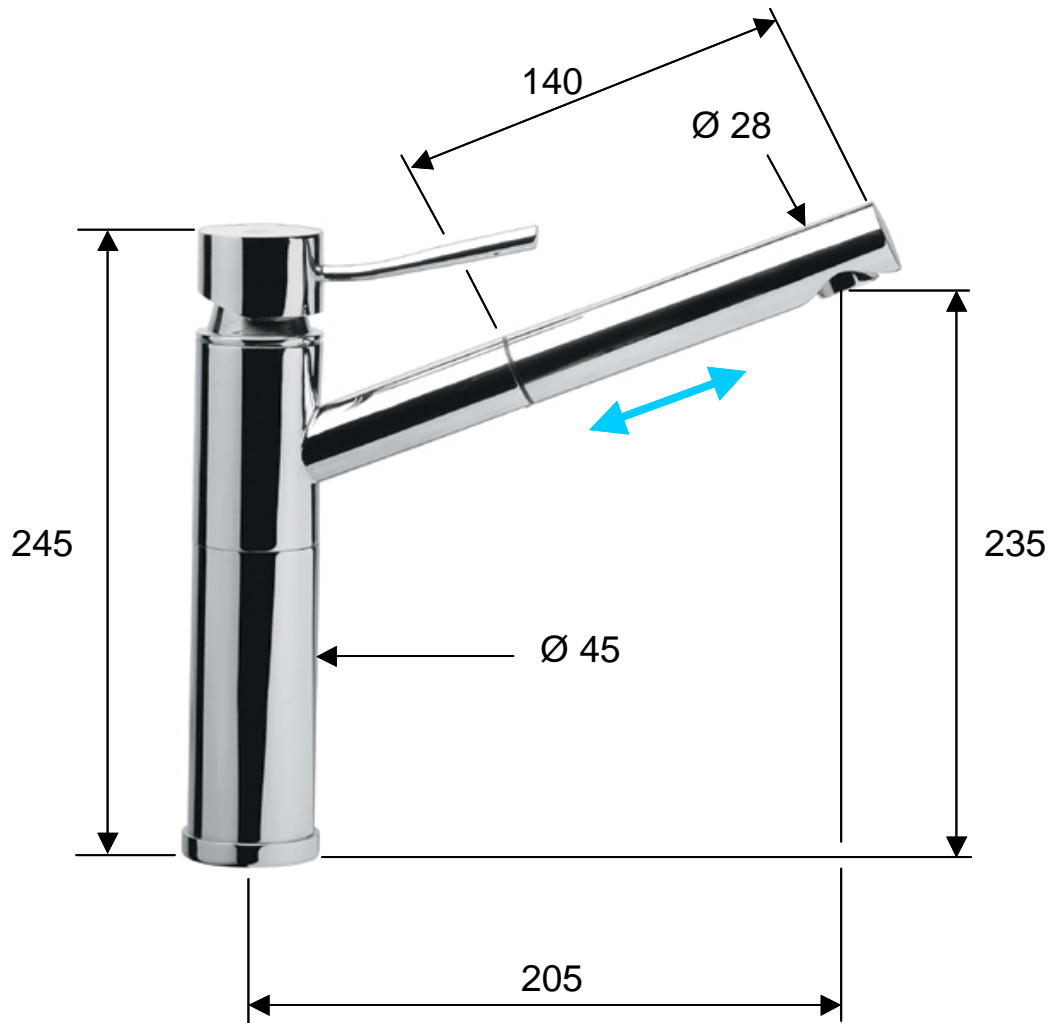

DANIEL

SCHEDA TECNICA TECHNICAL FEATURES

ART. COD.

S20613

MATERIALI / MATERIALS

OTTONE CROMATO / CHROME PLATED BRASS

CROMATURA / CHROME PLATING

UNI EN 248