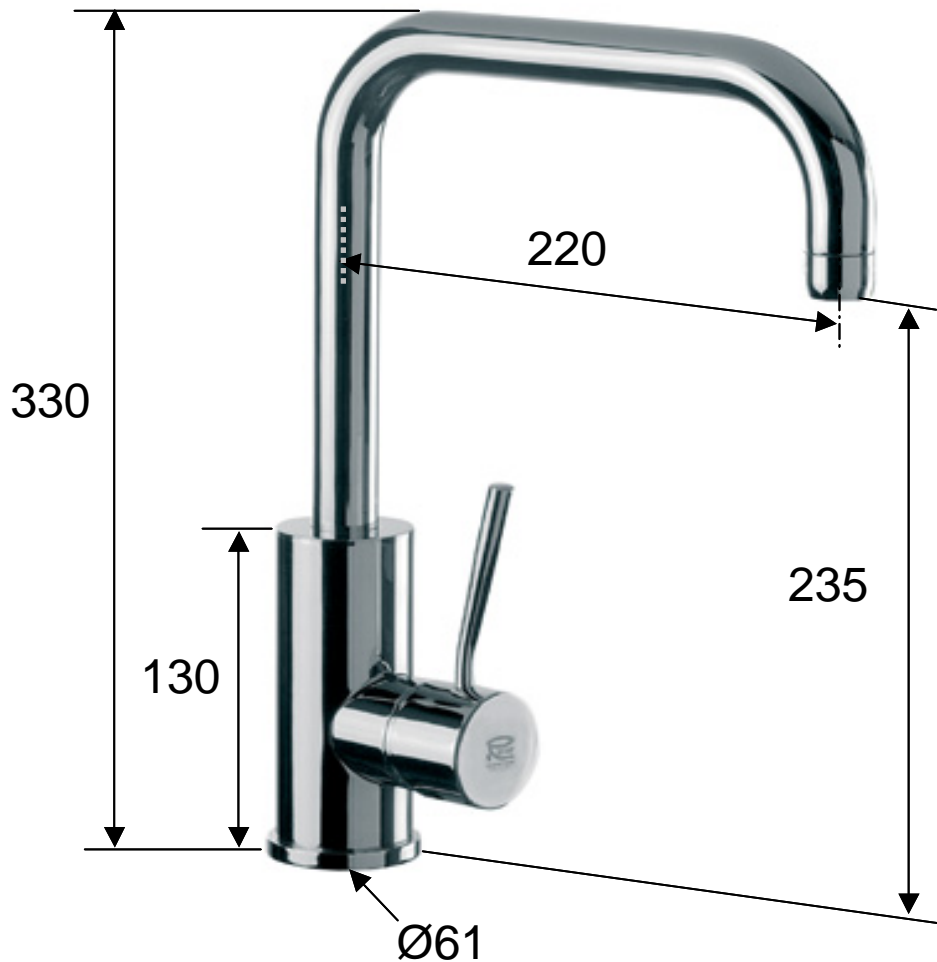

DANIEL

SCHEDA TECNICA TECHNICAL FEATURES

ART. COD.

S20680

MATERIALI / MATERIALS

OTTONE CROMATO / CHROME PLATED BRASS

CROMATURA / CHROME PLATING

UNI EN 248