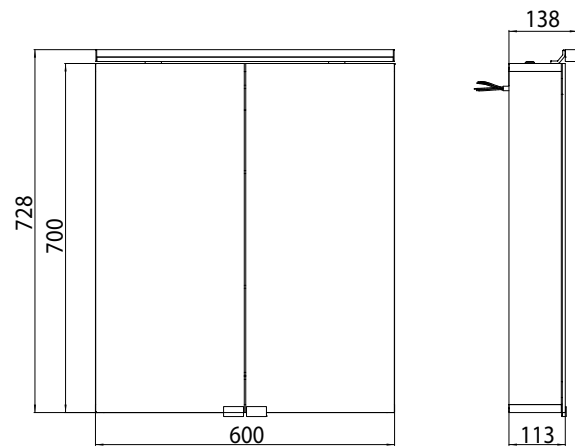

Lichtspiegelschrank flat (LED), 600 mm, IP 44, 7 W, 4.000 K
Aufputzmodell, 2 einstellbare Ablagen, 2 Türen, 1 Steckdose, 1 Lichtschalter, Höhe: 728 mm, LED-Leuchte (Version mit Waschtischbeleuchtung: 2 Steckdosen, 2 Lichtschalter)
Illuminated mirror cabinet flat (LED), 600 mm, IP 44, 7 W, 4.000 K
wall-mounted model, 2 adjustable shelves, 2 doors, 1 socket, 1 switch, height: 728 mm, LED-Light (Version with washbasin illumination: 2 sockets, 2 switch)

ohne Waschtischbeleuchtung without washbasin illumination	9797 050 63	1.021,90 €	2
mit Waschtischbeleuchtung with washbasin illumination	9797 052 63	1.183,70 €	2

Lichtspiegelschrank flat (LED), 800 mm, IP 44, 10 W, 4.000 K
Aufputzmodell, 2 einstellbare Ablagen, 2 Türen, 1 Steckdose, 1 Lichtschalter, Höhe: 728 mm, LED-Leuchte (Version mit Waschtischbeleuchtung: 2 Steckdosen, 2 Lichtschalter)
Illuminated mirror cabinet flat (LED), 800 mm, IP 44, 10 W, 4.000 K
wall-mounted model, 2 adjustable shelves, 2 doors, 1 socket, 1 switch, height: 728 mm, LED-Light (Version with washbasin illumination: 2 sockets, 2 switch)

ohne Waschtischbeleuchtung without washbasin illumination	9797 050 64	1.129,40 €	2
mit Waschtischbeleuchtung with washbasin illumination	9797 052 64	1.286,40 €	2