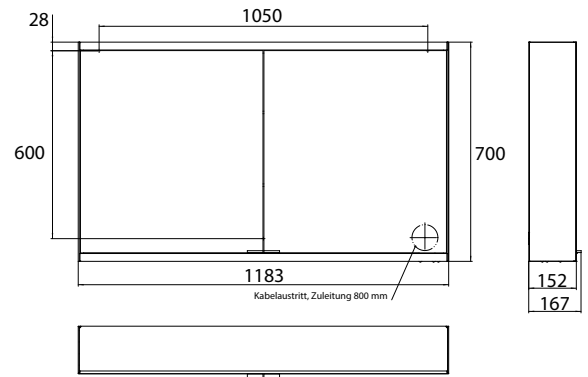

Lichtspiegelschrank prime 2, 1.200 mm, 2 Türen, **Unterputzmodell**, IP 20 mit Lichtpaket, mit verspiegelter- oder weißer Glasrückwand, 2 stufenlos einstellbare Ablagen, 2 Türen, 2 Steckdosen und 2 Lichttaster (Helligkeit und Lichtfarbe - kalt/warm - stufenlos dimmbar), Höhe: 730 mm, LED-Beleuchtung

Unterputz-Lichtspiegelschrank, immer mit Einbaurahmen bestellen
Illuminated mirror cabinet prime 2, 1.200 mm, 2 doors, **built-in version**, IP 20 with light-package, with mirrored or white glass back panel, 2 continuously adjustable crystal glass shelves, 2 doors, 2 sockets and 2 switches (brightness and luminous colour cold/warm continuously dimmable), height: 730 mm, LED-lights, IP 20
Built-in illuminated mirror cabinet, please order with built-in frame.

aluminium/spiegel	9497 060 56	2.443,40 €	2
aluminium/mirror			
aluminium/weiss	9497 061 56	2.443,40 €	2
aluminium/white			
Einbaurahmen	9497 000 17	299,30 €	2
Built-in frame