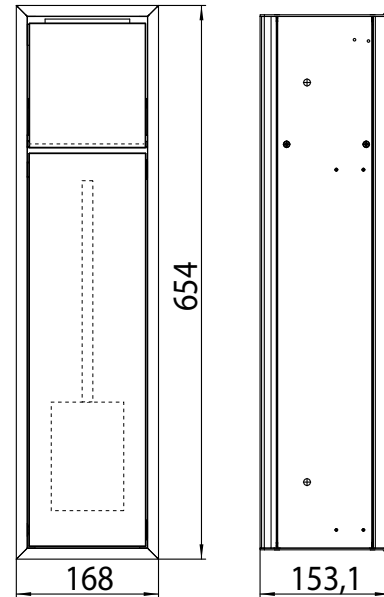

WC-Modul - Unterputzmodell
Papierhalter, Toilettenbürstengarnitur
Türanschlag links/rechts wechselbar
Unterputzmodule bitte immer mit
Einbaurahmen bestellen
Module for WC - build in model
WC-paper, toilet brush set, door hinge
left/right changeable
Please order built-in modules with an
installation frame

chrom/optiwhite	9740 278 40	969,20 €	2
chrome/optiwhite			
chrom/schwarz	9740 279 40	969,20 €	2
chrome/black			
Einbaurahmen	9740 000 41	136,70 €	2
Built-in frame