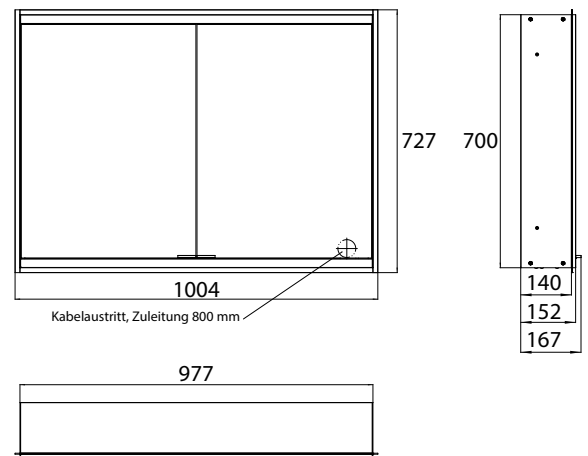

emco prime 2

mit Lichtpaket · with light-package

PG

Lichtspiegelschrank prime 2, 1.000 mm, 2 Türen, **Aufputzmodell**, IP 20 mit Lichtpaket, Seitenwand verspiegelt, mit verspiegelter- oder weißer Glasrückwand, 2 stufenlos einstellbare Ablagen, 2 Türen, 2 Steckdosen und 2 Lichttaster (Helligkeit und Lichtfarbe - kalt/warm - stufenlos dimmbar), Höhe: 700 mm, LED-Beleuchtung

Illuminated mirror cabinet prime 2, 1.000 mm, 2 doors, **wall-mounted version**, IP 20 with light-package, with mirrored or white glass back panel, mirrored side panels, 2 continuously adjustable crystal glass shelves, 2 doors, 2 sockets and 2 switches (brightness and luminous colour cold/warm continuously dimmable), height: 700 mm, LED-lights, IP 20

aluminium/spiegel	9497 060 45	2.227,50 €	2
aluminium/mirror			
aluminium/weiss	9497 061 45	2.227,50 €	2
aluminium/white			

Lichtspiegelschrank prime 2, 1.000 mm, 2 Türen, **Unterputzmodell**, IP 20 mit Lichtpaket, mit verspiegelter- oder weißer Glasrückwand, 2 stufenlos einstellbare Ablagen, 2 Türen, 2 Steckdosen und 2 Lichttaster (Helligkeit und Lichtfarbe - kalt/warm - stufenlos dimmbar), Höhe: 730 mm, LED-Beleuchtung

Unterputz-Lichtspiegelschrank, immer mit Einbaurahmen bestellen
Illuminated mirror cabinet prime 2, 1.000 mm, 2 doors, **built-in version**, IP 20 with light-package, with mirrored or white glass back panel, 2 continuously adjustable crystal glass shelves, 2 doors, 2 sockets and 2 switches (brightness and luminous colour cold/warm continuously dimmable), height: 730 mm, LED-lights, IP 20
Built-in illuminated mirror cabinet, please order with built-in frame.