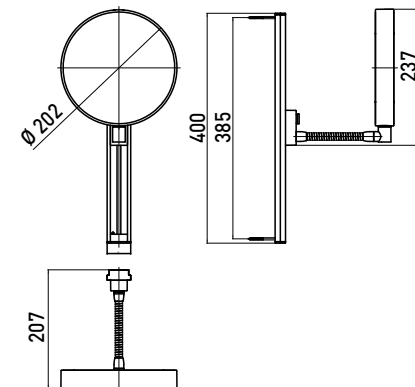

Rasier- und Kosmetikspiegel
beidseitig verspiegelt: Vergrößerung:
3- und 7-fach, rund, unbeleuchtet, am
Flexarm, Gleitschiene zur Höhenverstel-
lung
Shaving and cosmetic mirror
3- and 7 magnifying glass, height adju-
stable, not illuminated

chrom
chrome

1095 001 15

352,20 € 2