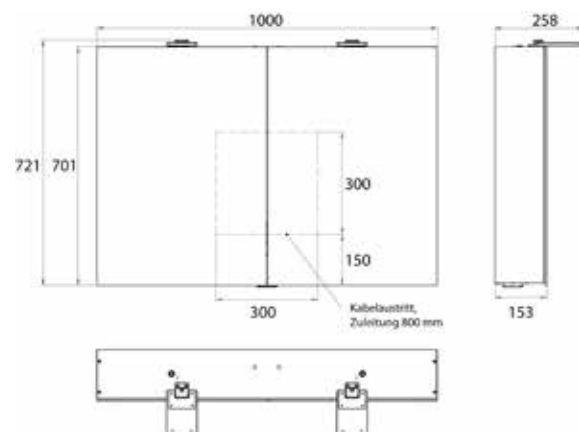

emco pure 2 Style

PG

Lichtspiegelschrank Pure 2 Style (LED), 800 mm, IP 20, 22 W, 2.700-6.500 K
Aufputzmodell, 4 stufenlos einstellbare Ablagen, 2 Türen, 2 Steckdosen, Höhe: 721 mm, zwei LED-Aufsatzleuchten (Waschtischbeleuchtung, Oberlicht separat abschaltbar)

Illuminated mirror cabinet Pure 2 Style (LED), 800 mm, IP 20, 22 W, 2.700-6.500 K

Surface-mounted model, 4 continuously adjustable shelves, 2 doors, 2 sockets, height: 721 mm, two LED top lights (washbasin light, top light can be switched off separately)

aluminium
aluminium

9797 053 03

1.384,60 € 2

Lichtspiegelschrank Pure 2 Style (LED), 1000 mm, IP 20, 24 W, 2.700-6.500 K
Aufputzmodell, 4 stufenlos einstellbare Ablagen, 2 Türen, 2 Steckdosen, Höhe: 721 mm, zwei LED-Aufsatzleuchten (Waschtischbeleuchtung, Oberlicht separat abschaltbar)

Illuminated mirror cabinet Pure 2 Style (LED), 1000 mm, IP 20, 24 W, 2.700-6.500 K

Surface-mounted model, 4 continuously adjustable shelves, 2 doors, 2 sockets, height: 721 mm, two LED top lights (washbasin light, top light can be switched off separately)

aluminium
aluminium

9797 053 04

1.527,40 € 2