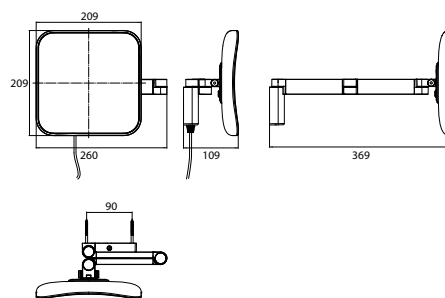

emco kosmetikspiegel evo

emco cosmetic mirror evo

PG

LED Rasier- und Kosmetikspiegel, eckig, Wandmodell, Doppelgelenkarm mit Spiralkabel und Stecker

2 Lichttaster, Helligkeit und Lichtfarbe - kalt/warm (3.000 - 6.000 K) - stufenlos dimmbar.

LED Shaving- and cosmetic mirror, square, wall mounted, two swivel arms with helix cable and switch
2 switches, brightness and luminous colour cold/warm (3.000 - 6.000 K) continuously dimmable.

chrom, Vergr.: 5-fach 1095 060 51 595,50 € 2
chrome, 5 magn. glass

schwarz, Vergr.: 5-fach 1095 133 51 688,50 € 2
black, 5 magn. glass

LED Rasier- und Kosmetikspiegel mit emco light system, eckig, Wandmodell, Doppelgelenkarm mit Spiralkabel und Stecker

2 Lichttaster, Helligkeit und Lichtfarbe - kalt/warm (3.000 - 6.000 K) - stufenlos dimmbar.

mit emco light system. Detailinformationen zum emco light system unter www.emco-bath.com

LED Shaving- and cosmetic mirror with emco light system, square, wall mounted, two swivel arms with helix cable and switch

2 switches, brightness and luminous colour cold/warm (3.000 - 6.000 K) continuously dimmable.

with emco light system. For detailed information about emco light system please check www.emco-bath.com

chrom, Vergr. : 5-fach 1095 080 51 778,90 € 2
chrome, 5 magn. glass

schwarz, Vergr.: 5-fach 1095 133 53 894,50 € 2
black, 5 magn. glass