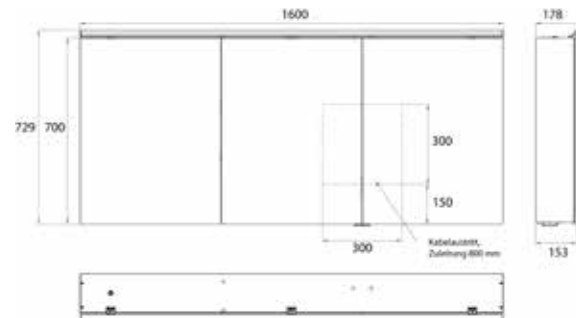

emco pure 2 Classic

PG

Lichtspiegelschrank Pure 2 Classic (LED), 1600 mm, IP 20, 34 W, 2.700-6.500 K
Aufputzmodell, 6 stufenlos einstellbare Ablagen, 3 Türen, 2 Steckdosen, Höhe: 729 mm, mit LED-Aufsatzleuchte (Waschtischbeleuchtung, Oberlicht separat abschaltbar)

Illuminated mirror cabinet Pure 2 Classic (LED), 1600 mm, IP 20, 34 W, 2.700-6.500 K
Surface-mounted model, 6 continuously adjustable shelves, 3 doors, 2 sockets, height: 729 mm, with LED top light (washbasin light, top light can be switched off separately)

aluminium
aluminium

9797 055 07

2.344,80 €

2