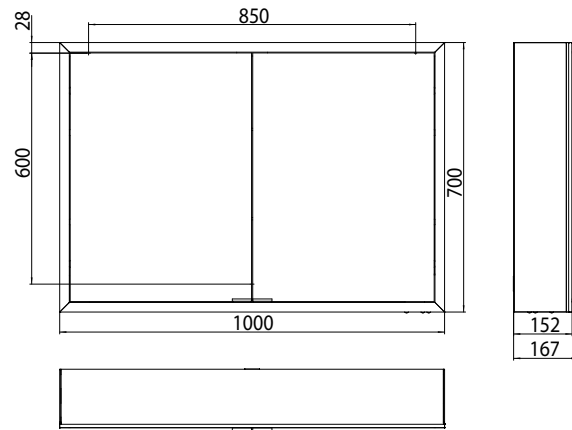

Lichtspiegelschrank prime, 1.000 mm, 2 Türen, **Unterputzmodell**, IP 20
mit verspiegelter- oder weißer Glasrückwand, 2 stufenlos einstellbare Ablagen, 2 Türen, 2 Steckdosen und 1 Lichtschalter, Höhe: 730 mm, LED-Beleuchtung rundum (ca. 4.000 K)
Unterputz-Lichtspiegelschrank, immer mit Einbaurahmen bestellen
Illuminated mirror cabinet prime, 1.000 mm, 2 doors, **built-in version**, IP 20
with mirrored or white glass back panel, 2 continuously adjustable crystal glass shelves, 2 doors, 2 sockets and 1 switch, height: 730 mm, surrounding LED-lights (ca. 4.000 K), IP 20
Built-in illuminated mirror cabinet, please order with built-in frame.

aluminium/spiegel	9497 050 93	2.056,90 €	2
aluminium/mirror			
aluminium/weiss	9497 051 93	2.056,90 €	2
aluminium/white			
Einbaurahmen	9497 000 12	291,40 €	2
Built-in frame