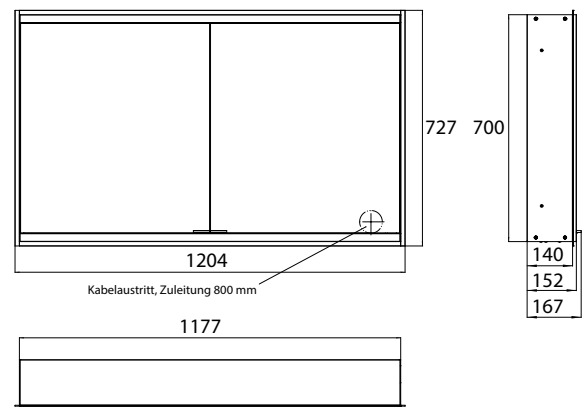

emco prime 2

mit Lichtpaket · with light-package

PG

Lichtspiegelschrank prime 2, 1.200 mm, 2 Türen, **Aufputzmodell**, IP 20 mit Lichtpaket, Seitenwand verspiegelt, mit verspiegelter- oder weißer Glasrückwand, 2 stufenlos einstellbare Ablagen, 2 Türen, 2 Steckdosen und 2 Lichttaster (Helligkeit und Lichtfarbe - kalt/warm - stufenlos dimmbar), Höhe: 700 mm, LED-Beleuchtung

Illuminated mirror cabinet prime 2, 1.200 mm, 2 doors, **wall-mounted version**, IP 20 with light-package, with mirrored or white glass back panel, mirrored side panels, 2 continuously adjustable crystal glass shelves, 2 doors, 2 sockets and 2 switches (brightness and luminous colour cold/warm continuously dimmable), height: 700 mm, LED-lights, IP 20

aluminium/spiegel	9497 060 46	2.478,40 €	2
aluminium/mirror			
aluminium/weiss	9497 061 46	2.478,40 €	2
aluminium/white			

Lichtspiegelschrank prime 2, 1.200 mm, 2 Türen, **Unterputzmodell**, IP 20 mit Lichtpaket, mit verspiegelter- oder weißer Glasrückwand, 2 stufenlos einstellbare Ablagen, 2 Türen, 2 Steckdosen und 2 Lichttaster (Helligkeit und Lichtfarbe - kalt/warm - stufenlos dimmbar), Höhe: 730 mm, LED-Beleuchtung

Unterputz-Lichtspiegelschrank, immer mit Einbaurahmen bestellen
Illuminated mirror cabinet prime 2, 1.200 mm, 2 doors, **built-in version**, IP 20 with light-package, with mirrored or white glass back panel, 2 continuously adjustable crystal glass shelves, 2 doors, 2 sockets and 2 switches (brightness and luminous colour cold/warm continuously dimmable), height: 730 mm, LED-lights, IP 20
Built-in illuminated mirror cabinet, please order with built-in frame.