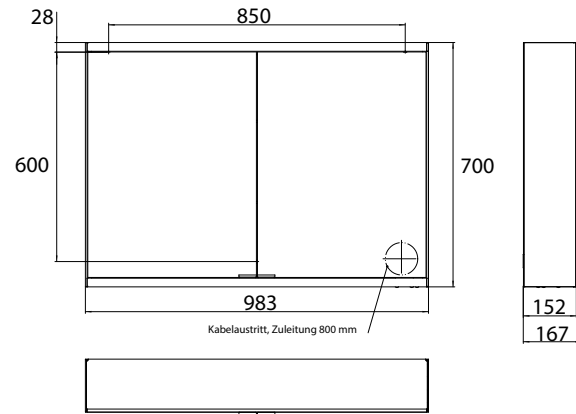

Lichtspiegelschrank prime 2, 1.000 mm, 2 Türen, **Unterputzmodell**, IP 20
mit verspiegelter- oder weißer Glasrückwand, 2 stufenlos einstellbare Ablagen, 2 Türen, 2 Steckdosen und 1 Lichtschalter, Höhe: 730 mm, LED-Beleuchtung (ca. 4.000 K)
Unterputz-Lichtspiegelschrank, immer mit Einbaurahmen bestellen
Illuminated mirror cabinet prime 2, 1.000 mm, 2 doors, **built-in version**, IP 20
with mirrored or white glass back panel, 2 continuously adjustable crystal glass shelves, 2 doors, 2 sockets and 1 switch, height: 730 mm, LED-lights (ca. 4.000 K), IP 20
Built-in illuminated mirror cabinet, please order with built-in frame.

aluminium/spiegel	9497 050 55	1.892,60 €	2
aluminium/mirror			
aluminium/weiss	9497 051 55	1.892,60 €	2
aluminium/white			
Einbaurahmen	9497 000 18	291,40 €	2
Built-in frame