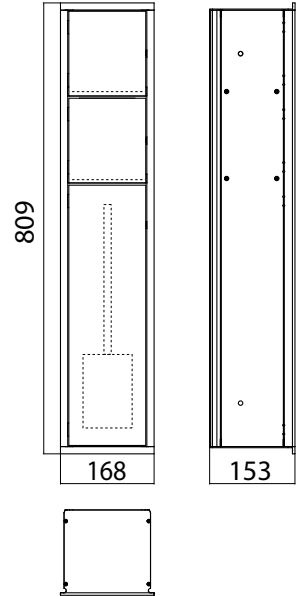

WC-Modul, Unterputzmodell, Reserverollenfach, Papierhalter, Toilettenbürstengarnitur, aluminium/aluminium
Unterputzmodule bitte immer mit Einbaurahmen bestellen
WC module, flush-mounted model, box for spare paper, paper holder, toilet brush set, aluminium/aluminium
Please order built-in modules with an installation frame

Türanschlag links door hinge left	9783 050 50	808,30 €	2
Türanschlag rechts door hinge right	9783 050 52	808,30 €	2
Einbaurahmen Built-in frame	9750 000 51	145,50 €	2