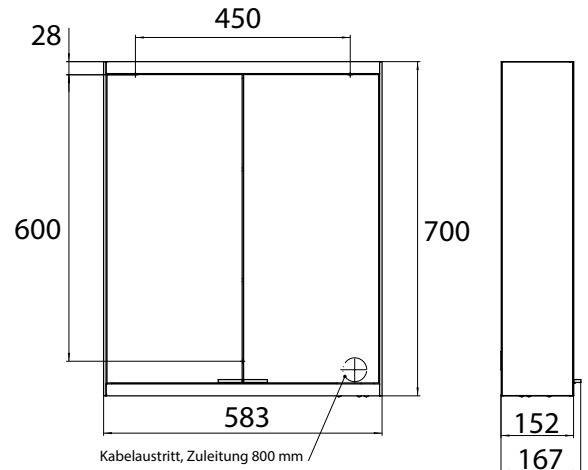

Lichtspiegelschrank prime 2, 600 mm, 2 Türen, **Aufputzmodell**, IP 20 mit Lichtpaket, Seitenwand verspiegelt, mit verspiegelter- oder weißer Glasrückwand, 2 stufenlos einstellbare Ablagen, 2 Türen, 1 Steckdose und 2 Lichttaster (Helligkeit und Lichtfarbe - kalt/warm - stufenlos dimmbar), Höhe: 700 mm, LED-Beleuchtung

Illuminated mirror cabinet prime 2, 600 mm, 2 doors, **wall-mounted version**, IP 20

with light-package, with mirrored or white glass back panel, mirrored side panels, 2 continuously adjustable crystal glass shelves, 2 doors, 1 socket and 2 switches (brightness and luminous colour cold/warm continuously dimmable), height: 700 mm, LED-lights, IP 20

aluminium/spiegel	9497 060 23	1.934,70 €	2
aluminium/mirror			
aluminium/weiss	9497 061 23	1.934,70 €	2
aluminium/white