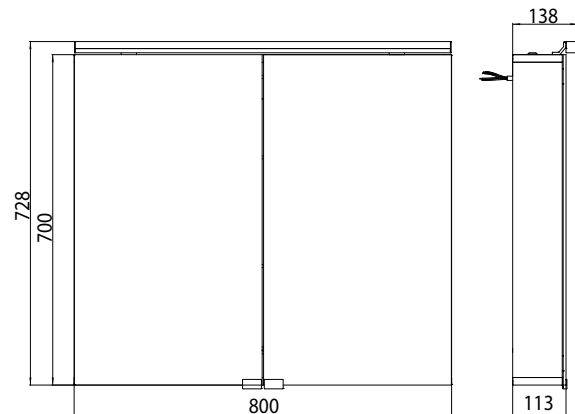

Lichtspiegelschrank flat (LED), 600 mm, IP 44, 7 W, 4.000 K
Aufputzmodell, 2 einstellbare Ablagen, 2 Türen, 1 Steckdose, 1 Lichtschalter, Höhe: 728 mm, LED-Leuchte (Version mit Waschtischbeleuchtung: 2 Steckdosen, 2 Lichtschalter)
Illuminated mirror cabinet flat (LED), 600 mm, IP 44, 7 W, 4.000 K
wall-mounted model, 2 adjustable shelves, 2 doors, 1 socket, 1 switch, height: 728 mm, LED-Light (Version with washbasin illumination: 2 sockets, 2 switch)

ohne Waschtischbeleuchtung without washbasin illumination	9797 050 63	1.021,90 €	2
mit Waschtischbeleuchtung with washbasin illumination	9797 052 63	1.183,70 €	2

Lichtspiegelschrank flat (LED), 800 mm, IP 44, 10 W, 4.000 K
Aufputzmodell, 2 einstellbare Ablagen, 2 Türen, 1 Steckdose, 1 Lichtschalter, Höhe: 728 mm, LED-Leuchte (Version mit Waschtischbeleuchtung: 2 Steckdosen, 2 Lichtschalter)
Illuminated mirror cabinet flat (LED), 800 mm, IP 44, 10 W, 4.000 K
wall-mounted model, 2 adjustable shelves, 2 doors, 1 socket, 1 switch, height: 728 mm, LED-Light (Version with washbasin illumination: 2 sockets, 2 switch)

ohne Waschtischbeleuchtung without washbasin illumination	9797 050 64	1.129,40 €	2
mit Waschtischbeleuchtung with washbasin illumination	9797 052 64	1.286,40 €	2