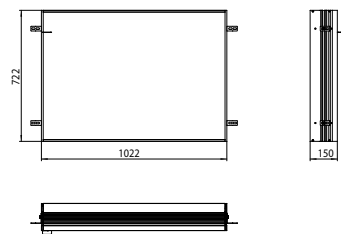

Einbaurahmen
für Lichtspiegelschrank prime, 1.000 mm
Built-in frame
for illuminated mirror cabinet prime,
1.000 mm

Einbaurahmen 9497 000 12 291,40 € 2
Built-in frame