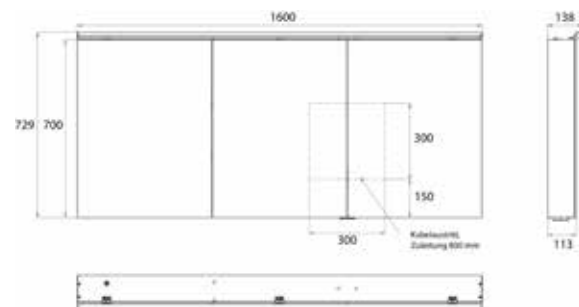

emco flat 2 Classic

PG

Lichtspiegelschrank Flat 2 Classic (LED), 1600 mm, IP 20, 34 W, 2.700-6.500 K
Aufputzmodell, 6 stufenlos einstellbare Ablagen, 3 Türen, 2 Steckdosen, Höhe: 729 mm, mit LED-Aufsatzleuchte (Waschtischbeleuchtung, Oberlicht separat abschaltbar)

Illuminated mirror cabinet Flat 2 Classic (LED), 1600 mm, IP 20, 34 W, 2.700-6.500 K
Surface-mounted model, 6 continuously adjustable shelves, 3 doors, 2 sockets, height: 729 mm, with LED top light (washbasin light, top light can be switched off separately)

aluminium
aluminium

9797 065 07

2.015,90 €

2