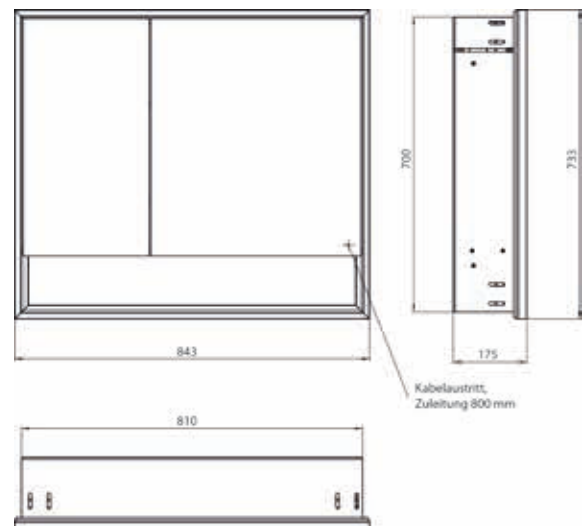

emco loft mit Unterfach

emco loft with lower compartment

PG

Lichtspiegelschrank loft mit Unterfach, 800 mm, 2 Türen, **Unterputzmodell**, IP 20.

Umlaufende LED-Beleuchtung, verspiegelte Rückwand, 2 stufenlos einstellbare Ablagen, 2 Türen (breite Tür rechts), 1 Steckdose, Lichtsteuerung über 3 kapazitive von außen bedienbare Touch-Bedienfelder (An/Aus, Helligkeit und Lichtfarbe - kalt/warm - stufenlos einstellbar), Kabeldurchlass nach außen bei geschlossenen Spiegeltüren. Offenes Unterfach (Höhe: 122 mm) über die komplette Breite mit verspiegelter Rückwand. Höhe: 733 mm

Unterputz-Lichtspiegelschrank, immer mit Einbaurahmen bestellen

Illuminated mirror cabinet loft with an accessible compartment, 800 mm, 2 doors, **built-in version**, IP 20.

Surrounding LED lights, mirrored back panel, 2 continuously adjustable shelves, 2 doors (wide door on the right), 1 socket, light control via 3 capacitive touch control panels which can be operated from the outside (on/off, brightness and light colour - cold/warm - continuously adjustable), external cable routing for closed mirror doors. Accessible compartment (height: 122 mm) on the bottom with mirrored rear wall. Height: 733 mm. Built-in illuminated mirror cabinet, please order with built-in frame.

aluminium/spiegel	9798 052 09	2.306,10 €	2
aluminium/mirror			
Einbaurahmen	9798 000 02	251,40 €	2
Built-in frame