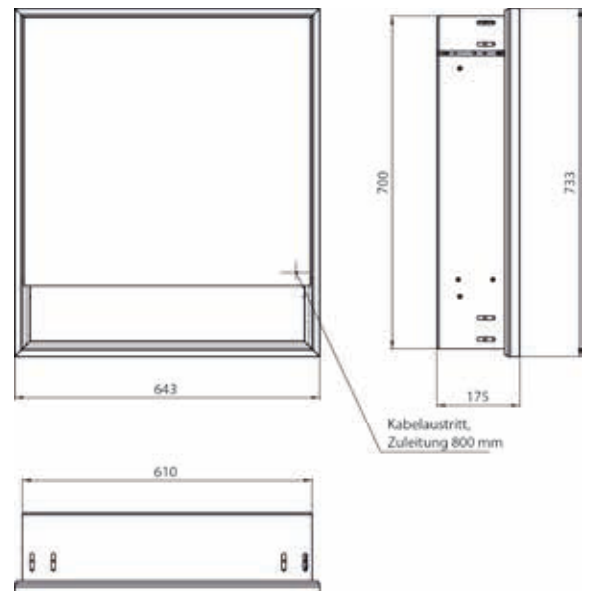

emco loft mit Unterfach

emco loft with lower compartment

PG

Lichtspiegelschrank loft mit Unterfach, 600 mm, 1 Tür, **Unterputzmodell**, IP 20. Umlaufende LED-Beleuchtung, verspiegelte Rückwand, 2 stufenlos einstellbare Ablagen, 1 Tür (Türanschlag links), 1 Steckdose, Lichtsteuerung über 3 kapazitive von außen bedienbare Touch-Bedienfelder (An/Aus, Helligkeit und Lichtfarbe - kalt/warm - stufenlos einstellbar), Kabeldurchlass nach außen bei geschlossenen Spiegeltüren. Offenes Unterfach (Höhe: 122 mm) über die komplette Breite mit verspiegelter Rückwand. Höhe: 733 mm

Unterputz-Lichtspiegelschrank, immer mit Einbaurahmen bestellen

Illuminated mirror cabinet loft with an accessible compartment, 600 mm, 1 door, **built-in version**, IP 20.

Surrounding LED lights, mirrored back panel, 2 continuously adjustable shelves, 1 door (door hinge left), 1 socket, light control via 3 capacitive touch control panels which can be operated from the outside (on/off, brightness and light colour - cold/warm - continuously adjustable), external cable routing for closed mirror doors. Accessible compartment (height: 122 mm) on the bottom with mirrored rear wall. Height: 733 mm. Built-in illuminated mirror cabinet, please order with built-in frame.

aluminium/spiegel	9798 052 01	1.976,80 €	2
aluminium/mirror			
Einbaurahmen	9798 000 01	221,60 €	2
Built-in frame