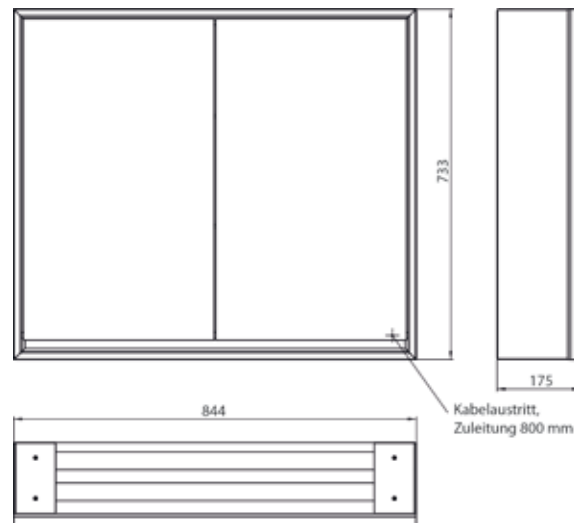

Lichtspiegelschrank loft, 800 mm, 2 Türen, **Unterputzmodell**, IP 20.
Umlaufende LED-Beleuchtung, verspiegelte Rückwand, 2 stufenlos einstellbare Ablagen, 2 Türen, 1 Steckdose, Lichtsteuerung über 3 kapazitive von außen bedienbare Touch-Bedienfelder (An/Aus, Helligkeit und Lichtfarbe - kalt/warm - stufenlos einstellbar), Kabeldurchlass nach außen bei geschlossenen Spiegeltüren.
Höhe: 733 mm

Unterputz-Lichtspiegelschrank, immer mit Einbaurahmen bestellen
Illuminated mirror cabinet loft, 800 mm, 2 doors, **built-in version**, IP 20.
Surrounding LED lights, mirrored back panel, 2 continuously adjustable shelves, 2 doors, 1 socket, light control via 3 capacitive touch control panels which can be operated from the outside (on/off, brightness and light colour - cold/warm - continuously adjustable), external cable routing for closed mirror doors. Height: 733 mm.
Built-in illuminated mirror cabinet, please order with built-in frame.

aluminium/spiegel 9798 051 07 2.306,10 € 2
aluminium/mirror
Einbaurahmen 9798 000 02 251,40 € 2
Built-in frame