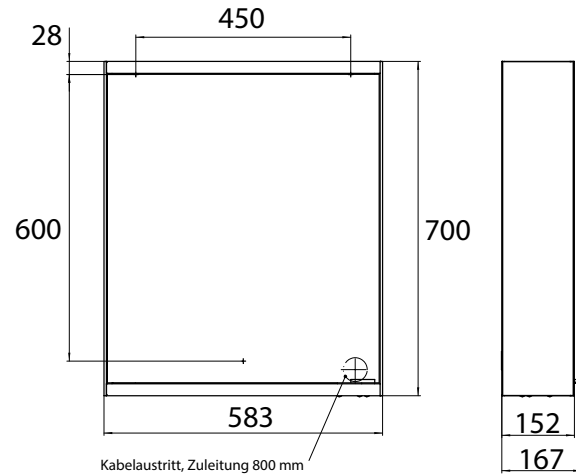

Lichtspiegelschrank prime 2, 600 mm, 1 Tür, **Aufputzmodell**, IP 20
Seitenwand verspiegelt, mit verspiegelter- oder weißer Glasrückwand, 2 stufenlos einstellbare Ablagen, 1 Tür (Türanschlag links), 1 Steckdose und 1 Lichtschalter, Höhe: 700 mm, LED-Beleuchtung (ca. 4.000 K)

Illuminated mirror cabinet prime 2, 600 mm, 1 door, **wall-mounted version**, IP 20 with mirrored or white glass back panel, mirrored side panels, 2 continuously adjustable crystal glass shelves, 1 door (door hinge left), 1 socket and 1 switch, height: 700 mm, LED-lights (ca. 4.000 K), IP 20

aluminium/spiegel	9497 050 21	1.453,30 €	2
aluminium/mirror			
aluminium/weiss	9497 051 21	1.453,30 €	2
aluminium/white