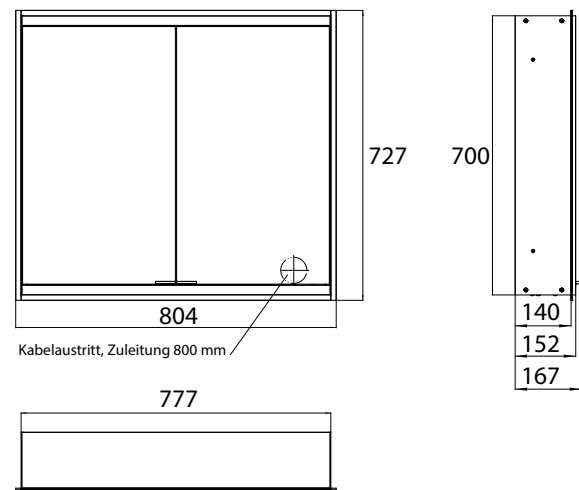

emco prime 2

ohne Lichtpaket · without light-package

PG

Lichtspiegelschrank prime 2, 800 mm, 2 Türen, **Aufputzmodell**, IP 20
Seitenwand verspiegelt, mit verspiegelter- oder weißer Glasrückwand, 2 stufenlos einstellbare Ablagen, 2 Türen, 1 Steckdose und 1 Lichtschalter, Höhe: 700 mm, LED-Beleuchtung (ca. 4.000 K)
Illuminated mirror cabinet prime 2, 800 mm, 2 doors, **wall-mounted version**, IP 20
with mirrored or white glass back panel, mirrored side panels, 2 continuously adjustable crystal glass shelves, 2 doors, 1 socket and 1 switch, height: 700 mm, LED-lights (ca. 4.000 K), IP 20

aluminium/spiegel	9497 050 24	1.781,10 €	2
aluminium/mirror			
aluminium/weiss	9497 051 24	1.781,10 €	2
aluminium/white			

Lichtspiegelschrank prime 2, 800 mm, 2 Türen, **Unterputzmodell**, IP 20
mit verspiegelter- oder weißer Glasrückwand, 2 stufenlos einstellbare Ablagen, 2 Türen, 1 Steckdose und 1 Lichtschalter, Höhe: 730 mm, LED-Beleuchtung (ca. 4.000 K)
Unterputz-Lichtspiegelschrank, immer mit Einbaurahmen bestellen
Illuminated mirror cabinet prime 2, 800 mm, 2 doors, **built-in version**, IP 20
with mirrored or white glass back panel, 2 continuously adjustable crystal glass shelves, 2 doors, 1 socket and 1 switch, height: 730 mm, LED-lights (ca. 4.000 K), IP 20
Built-in illuminated mirror cabinet, please order with built-in frame.

aluminium/spiegel	9497 050 34	1.725,30 €	2
aluminium/mirror			
aluminium/weiss	9497 051 34	1.725,30 €	2
aluminium/white			
Einbaurahmen	9497 000 19	251,40 €	2
Built-in frame