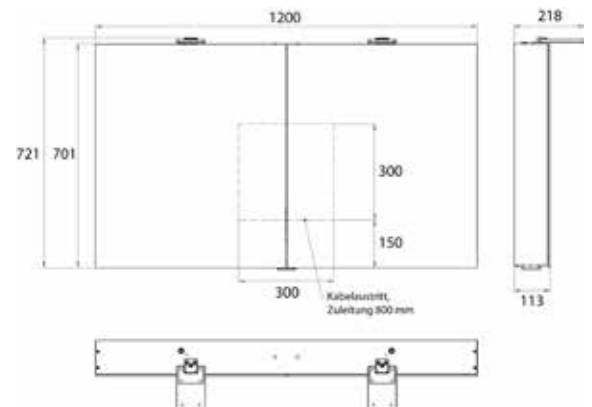

Lichtspiegelschrank Flat 2 Style (LED), 1400 mm, IP 20, 34 W, 2.700-6.500 K Aufputzmodell, 6 stufenlos einstellbare Ablagen, 3 Türen, 2 Steckdosen, Höhe: 721 mm, drei LED-Aufsatzleuchten (Waschtischbeleuchtung, Oberlicht separat abschaltbar)

Illuminated mirror cabinet Flat 2 Style (LED), 1400 mm, IP 20, 34 W, 2.700-6.500 K
Surface-mounted model, 6 continuously adjustable shelves, 3 doors, 2 sockets, height: 721 mm, three LED top lights (washbasin light, top light can be switched off separately)

aluminium
aluminium

9797 063 06

2.044,20 € 2