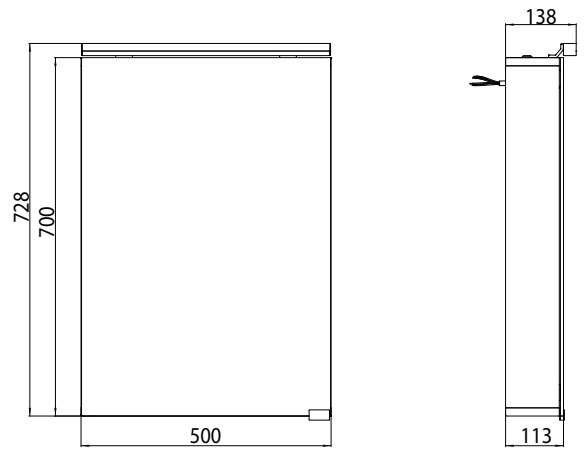

Lichtspiegelschrank flat (LED), 500 mm, IP 44, 6 W, 4.000 K
Aufputzmodell, 2 stufenlos einstellbare Ablagen, 1 Tür, 1 Steckdose, 1 Lichtschalter, Höhe: 728 mm, LED-Leuchte (Version mit Waschtischbeleuchtung: 2 Steckdosen, 2 Schalter)
Illuminated mirror cabinet flat (LED), 500 mm, IP 44, 6 W, 4.000 K
wall-mounted model, 2 continuously adjustable shelves, 1 door, 1 socket, 1 switch, height: 728 mm, LED-Light (Version with washbasin: 2 sockets, 2 switch)

ohne Waschtischbeleuchtung without washbasin illumination	9797 050 68	950,70 €	2
mit Waschtischbeleuchtung with washbasin illumination	9797 052 68	1.115,40 €	2