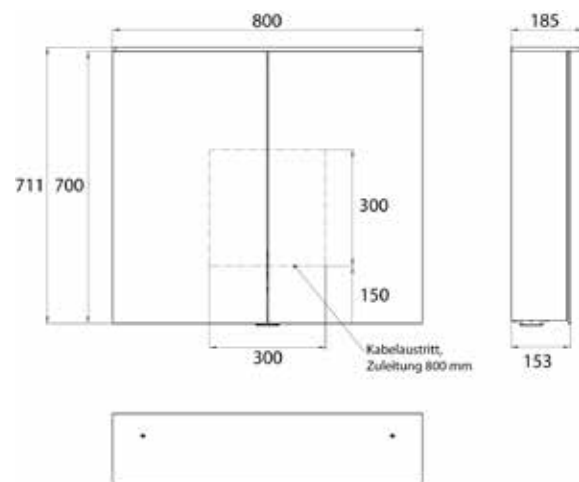

Lichtspiegelschrank Pure 2 Design (LED), 1000 mm, IP 20, 24 W, 2.700-6.500 K
Aufputzmodell, 4 stufenlos einstellbare Ablagen, 2 Türen, 2 Steckdosen, Höhe: 711 mm, mit Lichtsegel
(Waschtischbeleuchtung, Oberlicht separat abschaltbar)

Illuminated mirror cabinet Pure 2 Design (LED), 1000 mm, IP 20, 24 W, 2.700-6.500 K
wall-mounted model, 4 continuously adjustable shelves, 2 doors, 2 sockets, height: 711 mm, with light sail (washbasin lighting, light sail can be switched off separately)

aluminium 9797 054 04 1.617,80 € 2
aluminium