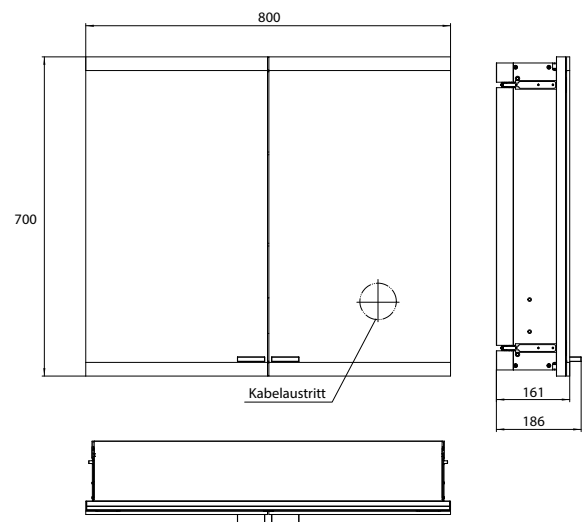

Lichtspiegelschrank evo, 800 mm, 2 Türen, **Unterputzmodell**, IP 20
Mit emco light system: Bedienung der Funktionen Ein/Aus, Lichtstärke, Lichtfarbe (2.700 bis 6.500 K) und Szenenauswahl (Cosmetic, Energizing, Relaxing) über App, Controller oder direkt am Touch-Bedienfeld. Vernetzung verschiedener Lichtquellen über Bluetooth. Detailinformationen zum emco light system unter www.emco-bath.com.
Ohne emco light system: stufenlose Lichtsteuerung An/Aus, Helligkeit und Lichtfarbe (2.700 bis 6.500 K) über drei integrierte Touchbedienfelder, Waagerechte LED-Beleuchtung, verspiegelte Rückwand, 2 stufenlos einstellbare Glasablagen, 2 Steckdosen, Höhe: 700 mm
Unterputz-Lichtspiegelschrank, immer mit Einbaurahmen bestellen
Illuminated mirror cabinet evo, 800 mm, 2 doors, **built-in version**, IP 20
with emco light system: operation of the functions On/Off, luminous intensity, light color (2.700 to 6.500 K) and scene (Cosmetic, Energizing, Relaxing) via App, Controller or directly at the touch-control panel. Connection of different light sources via Bluetooth. For detailed information about emco light system please check www.emco-bath.com.
Without emco light system: continuous light control on/off, brightness and light color (2.700 bis 6.500 K) via three integrated touch control panels. Horizontal LED-lights with mirrored back panel, 2 continuously adjustable crystal glass shelves, 2 sockets, height: 700 mm
Built-in illuminated mirror cabinet, please order with built-in frame.