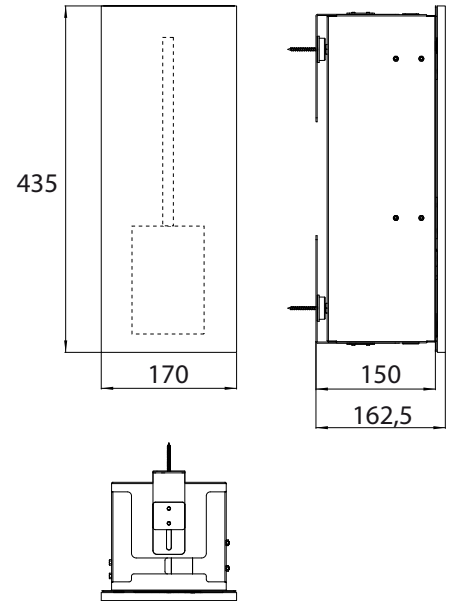

Toilettenbürstengarnitur-Modul - Unterputzmodell
mit integrierter Toilettenbürstengarnitur, Türanschlag links.
Kein Einbaurahmen erforderlich.
Module for toilet brush set - built-in-model
with integrated toilet brush set, left hinged door.
No additional build-in frame required

alpin-weiss (matt)	9755 513 04	424,80 €	2
alpin-white (matt)			
schwarz-matt	9755 514 04	424,80 €	2
matt black			
diamantgrau (matt)	9755 515 04	424,80 €	2
diamond grey (matt)