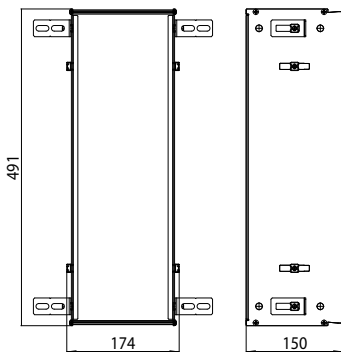

Einbaurahmen
für Asis Module mit 495 mm
Unterputzmodule bitte immer mit
Einbaurahmen bestellen
Built-in frame
for Asis module 495 mm
Please order built-in modules with an
installation frame

9730 000 31 119,10 € 2