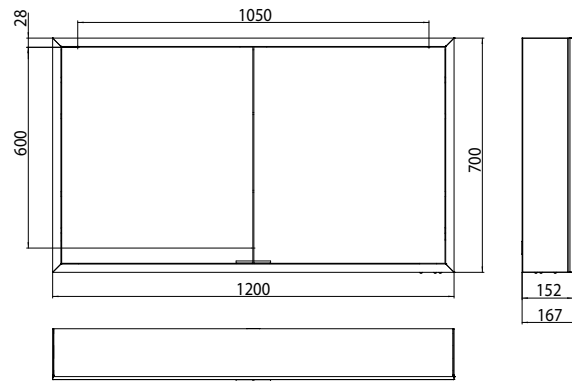

Lichtspiegelschrank prime, 1.200 mm, 2 Türen, **Unterputzmodell**, IP 20
mit verspiegelter- oder weißer Glasrückwand, 2 stufenlos einstellbare Ablagen, 2 Türen, 2 Steckdosen und 1 Lichtschalter, Höhe: 730 mm, LED-Beleuchtung rundum (ca. 4.000 K)
Unterputz-Lichtspiegelschrank, immer mit Einbaurahmen bestellen
Illuminated mirror cabinet prime, 1.200 mm, 2 doors, **built-in version**, IP 20
with mirrored or white glass back panel, 2 continuously adjustable crystal glass shelves, 2 doors, 2 sockets and 1 switch, height: 730 mm, surrounding LED-lights (ca. 4.000 K), IP 20
Built-in illuminated mirror cabinet, please order with built-in frame.

aluminium/spiegel	9497 050 94	2.300,90 €	2
aluminium/mirror			
aluminium/weiss	9497 051 94	2.300,90 €	2
aluminium/white			
Einbaurahmen	9497 000 13	299,30 €	2
Built-in frame