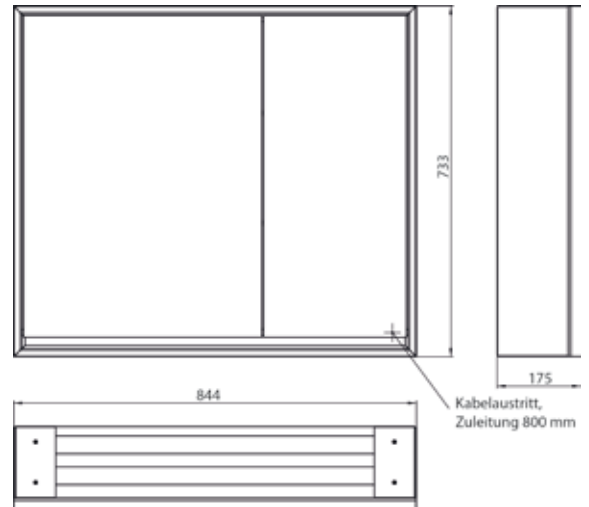

Lichtspiegelschrank loft, 800 mm, 2 Türen, **Aufputzmodell** mit verspiegelten Seitenwänden, IP 20.
Umlaufende LED-Beleuchtung, verspiegelte Rückwand, 2 stufenlos einstellbare Ablagen, 2 Türen (breite Tür links), 1 Steckdose, Lichtsteuerung über 3 kapazitive von außen bedienbare Touch-Bedienfelder (An/Aus, Helligkeit und Lichtfarbe - kalt/warm - stufenlos einstellbar), Kabeldurchlass nach außen bei geschlossenen Spiegeltüren.
Höhe: 733 mm
Illuminated mirror cabinet loft, 800 mm, 2 doors, **wall-mounted model** with mirrored side panels, IP 20.
Surrounding LED lights, mirrored back panel, 2 continuously adjustable shelves, 2 doors (wide door on the left), 1 socket, light control via 3 capacitive touch control panels which can be operated from the outside (on/off, brightness and light colour - cold/warm - continuously adjustable), external cable routing for closed mirror doors
Height: 733 mm

aluminium/spiegel 9798 051 10 2.364,70 € 2
aluminium/mirror

loft

Lichtspiegelschrank loft, 800 mm, 2 Türen, **Unterputzmodell**, IP 20.
Umlaufende LED-Beleuchtung, verspiegelte Rückwand, 2 stufenlos einstellbare Ablagen, 2 Türen (breite Tür links), 1 Steckdose, Lichtsteuerung über 3 kapazitive von außen bedienbare Touch-Bedienfelder (An/Aus, Helligkeit und Lichtfarbe - kalt/warm - stufenlos einstellbar), Kabeldurchlass nach außen bei geschlossenen Spiegeltüren.
Höhe: 733 mm
Unterputz-Lichtspiegelschrank, immer mit Einbaurahmen bestellen
Illuminated mirror cabinet loft, 800 mm, 2 doors, **built-in version**, IP 20.
Surrounding LED lights, mirrored back panel, 2 continuously adjustable shelves, 2 doors (wide door on the left), 1 socket, light control via 3 capacitive touch control panels which can be operated from the outside (on/off, brightness and light colour - cold/warm - continuously adjustable), external cable routing for closed mirror doors. Height: 733 mm
Built-in illuminated mirror cabinet, please order with built-in frame.

aluminium/spiegel 9798 051 11 2.306,10 € 2
aluminium/mirror
Einbaurahmen 9798 000 02 251,40 € 2
Built-in frame