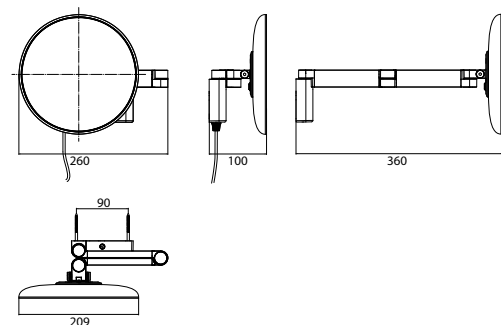

LED Rasier- und Kosmetikspiegel mit emco light system, rund, Wandmodell, Doppelgelenkarm mit Spiralkabel und Stecker. 2 Lichttaster, Helligkeit und Lichtfarbe - kalt/warm (3.000 - 6.000 K) - stufenlos dimmbar.

Mit emco light system: Bedienung der Funktionen Ein/Aus, Lichtstärke, Lichtfarbe (3.000 bis 6.000 K) über App, Controller oder direkt am Produkt. Detailinformationen zum emco light system unter www.emco-bath.com

LED Shaving- and cosmetic mirror with emco light system, round, wall mounted, two swivel arms with helix cable and switch. 2 switches, brightness and luminous colour cold/warm (3.000 - 6.000 K) continuously dimmable.

With emco light system: operation of the functions On/Off, luminous intensity, light color (3.000 to 6.000 K) via App, Controller or directly at the touch control panel. For detailed information about emco light system please check www.emco-bath.com

chrom, Vergr.: 5-fach	1095 080 45	778,90 €	2
chrome, 5 magn. glass			
chrom, Vergr.: 3-fach	1095 080 46	778,90 €	2
chrome, 3 magn. glass			
schwarz, Vergr.: 5-fach	1095 133 45	894,50 €	2
black, 5 magn. glass			
schwarz, Vergr.: 3-fach	1095 133 46	894,50 €	2
black, 3 magn. glass