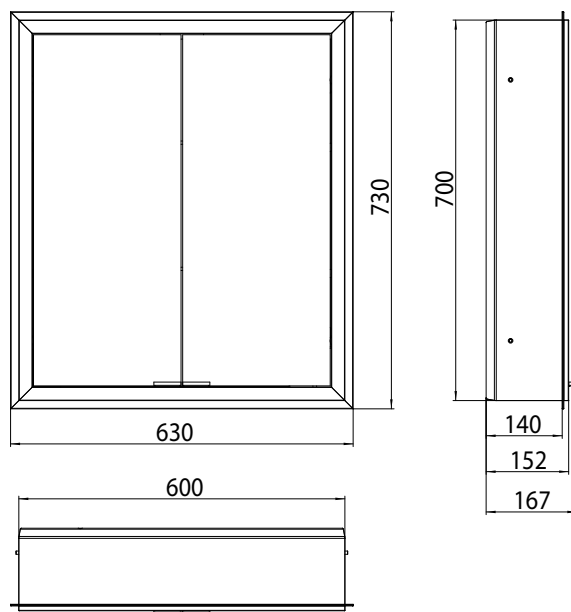

Lichtspiegelschrank prime, 600 mm, 2 Türen, **Unterputzmodell**, IP 20
mit verspiegelter- oder weißer Glasrückwand, 2 stufenlos einstellbare Ablagen, 2 Türen, 1 Steckdose und 1 Lichtschalter, Höhe: 730 mm, LED-Beleuchtung rundum (ca. 4.000 K)

Unterputz-Lichtspiegelschrank, immer mit Einbaurahmen bestellen

Illuminated mirror cabinet prime, 600 mm, 2 doors, **built-in version**, IP 20
with mirrored or white glass back panel, 2 continuously adjustable crystal glass shelves, 2 doors, 1 socket and 1 switch, height: 730 mm, surrounding LED-lights (ca. 4.000 K), IP 20

Built-in illuminated mirror cabinet, please order with built-in frame.

aluminium/spiegel	9497 050 71	1.736,20 €	2
aluminium/mirror			
aluminium/weiss	9497 051 71	1.736,20 €	2
aluminium/white			
Einbaurahmen	9497 000 10	221,60 €	2
Built-in frame