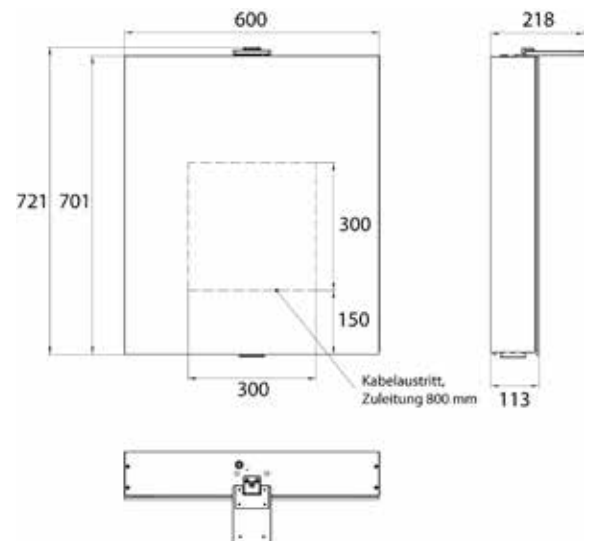

Lichtspiegelschrank Flat 2 Style (LED), 600 mm, IP 20, 14 W, 2.700-6.500 K
Aufputzmodell, 4 stufenlos einstellbare Ablagen, 2 Türen, 2 Steckdosen, Höhe: 721 mm, eine LED-Aufsatzleuchte (Waschtischbeleuchtung, Oberlicht separat abschaltbar)

Illuminated mirror cabinet Flat 2 Style (LED), 600 mm, IP 20, 14 W, 2.700-6.500 K
Surface-mounted model, 4 continuously adjustable shelves, 2 doors, 2 sockets, height: 721 mm, one LED top light (washbasin light, top light can be switched off separately)

aluminium
aluminium

9797 063 02

1.191,40 € 2