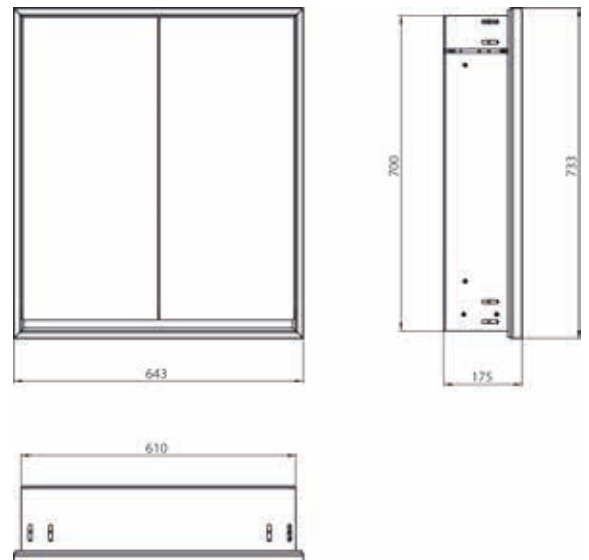

Lichtspiegelschrank loft, 600 mm, 2 Türen, **Aufputzmodell** mit verspiegelten Seitenwänden, IP 20.
Umlaufende LED-Beleuchtung, verspiegelte Rückwand, 2 stufenlos einstellbare Ablagen, 2 Türen, 1 Steckdose, Lichtsteuerung über 3 kapazitive von außen bedienbare Touch-Bedienfelder (An/Aus, Helligkeit und Lichtfarbe - kalt/warm - stufenlos einstellbar), Kabeldurchlass nach außen bei geschlossenen Spiegeltüren.
Höhe: 733 mm

Illuminated mirror cabinet loft, 600 mm, 2 doors, **wall-mounted model** with mirrored side panels, IP 20.
Surrounding LED lights, mirrored back panel, 2 continuously adjustable shelves, 2 doors, 1 socket, light control via 3 capacitive touch control panels which can be operated from the outside (on/off, brightness and light colour - cold/warm - continuously adjustable), external cable routing for closed mirror doors
Height: 733 mm.

aluminium/spiegel 9798 051 04 2.203,80 € 2
aluminium/mirror

loft

Lichtspiegelschrank loft, 600 mm, 2 Türen, **Unterputzmodell**, IP 20.
Umlaufende LED-Beleuchtung, verspiegelte Rückwand, 2 stufenlos einstellbare Ablagen, 2 Türen, 1 Steckdose, Lichtsteuerung über 3 kapazitive von außen bedienbare Touch-Bedienfelder (An/Aus, Helligkeit und Lichtfarbe - kalt/warm - stufenlos einstellbar), Kabeldurchlass nach außen bei geschlossenen Spiegeltüren.
Höhe: 733 mm