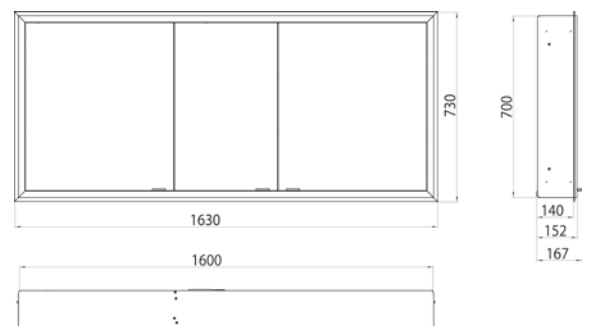

prime
Facelift