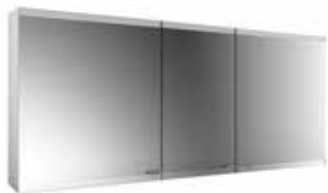

Lichtspiegelschrank evo, 1.600 mm, 3 Türen, **Aufputzmodell**, IP 20
Mit emco light system: Bedienung der Funktionen Ein/Aus, Lichtstärke, Lichtfarbe (2.700 bis 6.500 K) und Szenenauswahl (Cosmetic, Energizing, Relaxing) über App, Controller oder direkt am Touch-Bedienfeld. Vernetzung verschiedener Lichtquellen über Bluetooth. Detailinformationen zum emco light system unter www.emco-bath.com. Ohne emco light system: stufenlose Lichtsteuerung An/Aus, Helligkeit und Lichtfarbe (2.700 bis 6.500 K) über drei integrierte Touchbedienfelder, Waagerechte LED-Beleuchtung, verspiegelte Rückwand, 4 stufenlos einstellbare Glasablagen, 2 Steckdosen, Höhe: 700 mm
Illuminated mirror cabinet evo, 1.600 mm, 3 doors, **wall-mounted version**, IP 20
with emco light system: operation of the functions On/Off, luminous intensity, light color (2.700 to 6.500 K) and scene (Cosmetic, Energizing, Relaxing) via App, Controller or directly at the touch-control panel. Connection of different light sources via Bluetooth. For detailed information about emco light system please check www.emco-bath.com. Without emco light system: continuous light control on/off, brightness and light color (2.700 bis 6.500 K) via three integrated touch control panels. Horizontal LED-lights with mirrored back panel, 2 continuously adjustable crystal glass shelves, 2 sockets, height: 700 mm

aluminium, mit emco light system, mit Spiegelheizung	9397 070 08	5.735,30 €	2
aluminium, with emco light system, with heating area			
aluminium, mit emco light system, ohne Spiegelheizung	9397 080 08	5.268,60 €	2
aluminium, with emco light system, without heating area			
schwarz, mit emco light system, ohne Spiegelheizung	9397 133 08	6.319,50 €	2
black, with emco light system, without heating area			
aluminium, ohne emco light system, ohne Spiegelheizung	9397 081 08	4.760,90 €	2
aluminium, without emco light system, without heating area