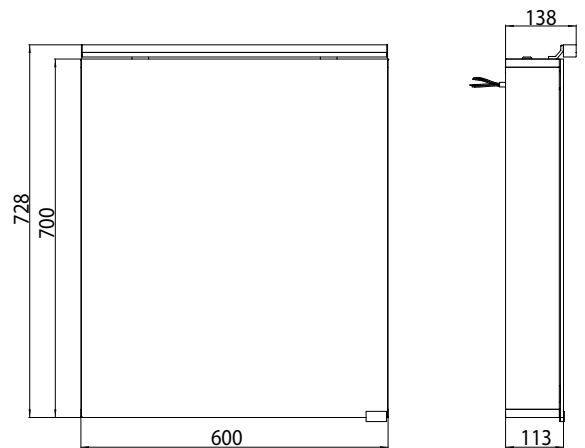

Lichtspiegelschrank flat (LED), 600 mm, IP 44, 7 W, 4.000 K
Aufputzmodell, 2 stufenlos einstellbare Ablagen, 1 Tür, 1 Steckdose, 1 Lichtschalter, Höhe: 728 mm, LED-Leuchte (Version mit Waschtischbeleuchtung: 2 Steckdosen, 2 Schalter)
Illuminated mirror cabinet flat (LED), 600 mm, IP 44, 7 W, 4.000 K
wall-mounted model, 2 continuously adjustable shelves, 1 door, 1 socket, 1 switch, height: 728 mm, LED-Light (Version with washbasin: 2 sockets, 2 switch)

ohne Waschtischbeleuchtung without washbasin illumination	9797 050 67	964,70 €	2
mit Waschtischbeleuchtung with washbasin illumination	9797 052 67	1.129,20 €	2