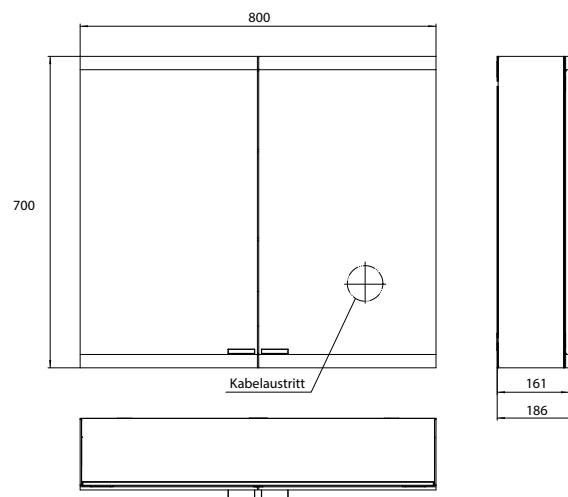

Lichtspiegelschrank evo, 800 mm, 2 Türen, **Aufputzmodell**, IP 20
Mit emco light system: Bedienung der Funktionen Ein/Aus, Lichtstärke, Lichtfarbe (2.700 bis 6.500 K) und Szenenauswahl (Cosmetic, Energizing, Relaxing) über App, Controller oder direkt am Touch-Bedienfeld. Vernetzung verschiedener Lichtquellen über Bluetooth. Detailinformationen zum emco light system unter www.emco-bath.com.
Ohne emco light system: stufenlose Lichtsteuerung An/Aus, Helligkeit und Lichtfarbe (2.700 bis 6.500 K) über drei integrierte Touchbedienfelder, Waagerechte LED-Beleuchtung, verspiegelte Rückwand, 2 stufenlos einstellbare Glasablagen, 2 Steckdosen, Höhe: 700 mm

Illuminated mirror cabinet evo, 800 mm, 2 doors, **wall-mounted version**, IP 20
with emco light system: operation of the functions On/Off, luminous intensity, light color (2.700 to 6.500 K) and scene (Cosmetic, Energizing, Relaxing) via App, Controller or directly at the touch-control panel. Connection of different light sources via Bluetooth. For detailed information about emco light system please check www.emco-bath.com.
Without emco light system: continuous light control on/off, brightness and light color (2.700 bis 6.500 K) via three integrated touch control panels. Horizontal LED-lights with mirrored back panel, 2 continuously adjustable crystal glass shelves, 2 sockets, height: 700 mm