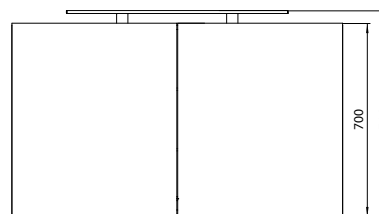

emco mee

PG

LED-Lichtspiegelschrank mee, 1.200 mm, IP 44, 4.000 K
Aufputzmodell, 2 einstellbare Ablagen, 2 Türen, 1 Steckdose, 1 Lichtschalter, Höhe: 746 mm, 800 mm LED-Leuchte
Illuminated mirror cabinet mee (LED), 1.200 mm, IP 44, 4.000 K
wall-mounted model, 2 adjustable shelves, 2 doors, 1 socket, 1 switch, height: 746 mm, 800 mm LED-Light

aluminium
aluminium

9498 050 53

1.075,40 € 2