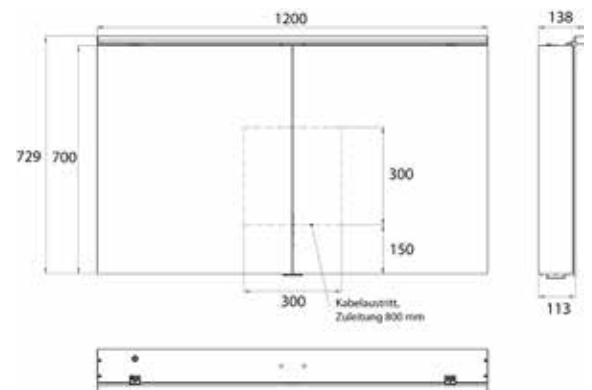

Lichtspiegelschrank Flat 2 Classic (LED), 1400 mm, IP 20, 30 W, 2.700-6.500 K Aufputzmodell, 6 stufenlos einstellbare Ablagen, 3 Türen, 2 Steckdosen, Höhe: 729 mm, mit LED-Aufsatzleuchte (Waschtischbeleuchtung, Oberlicht separat abschaltbar)

Illuminated mirror cabinet Flat 2 Classic (LED), 1400 mm, IP 20, 30 W, 2.700-6.500 K
Surface-mounted model, 6 continuously adjustable shelves, 3 doors, 2 sockets, height: 729 mm, with LED top light (washbasin light, top light can be switched off separately)

aluminium
aluminium

9797 065 06

1.874,70 € 2