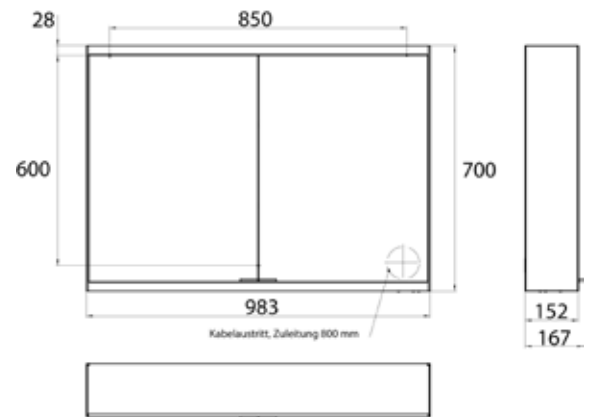

Lichtspiegelschrank prime 2 Facelift, 1.000 mm, 2 Türen, Unterputzmodell, IP20, mit verspiegelter- oder weißer Glasrückwand, 2 stufenlos einstellbare Ablagen, 2 Türen, 2 Steckdosen, stufenlose Lichtsteuerung (an/aus, Helligkeit und Lichtfarbe) über drei in die Glasrückwand integrierte Touchsensoren, Höhe: 730 mm, LED-Beleuchtung
Unterputz-Lichtspiegelschrank, immer mit Einbaurahmen bestellen

Illuminated mirror cabinet prime 2 Facelift, 1.000 mm, 2 doors, **built-in version**, IP 20 with mirrored or white glass back panel, 2 continuously adjustable crystal glass shelves, 2 doors, 2 sockets, continuous light control (on/off, brightness and light color) via three touch sensors which are integrated into the glass rear wall, height: 730 mm, LED-lights
Built-in illuminated mirror cabinet, please order with built-in frame.

aluminium/spiegel	9497 062 55	2.199,40 €	2
aluminium/mirror			
aluminium/weiss	9497 063 55	2.199,40 €	2
aluminium/white			
aluminium/schwarz	9497 135 55	2.529,30 €	2
aluminium/black			
Einbaurahmen	9497 000 18	291,40 €	2
Built-in frame