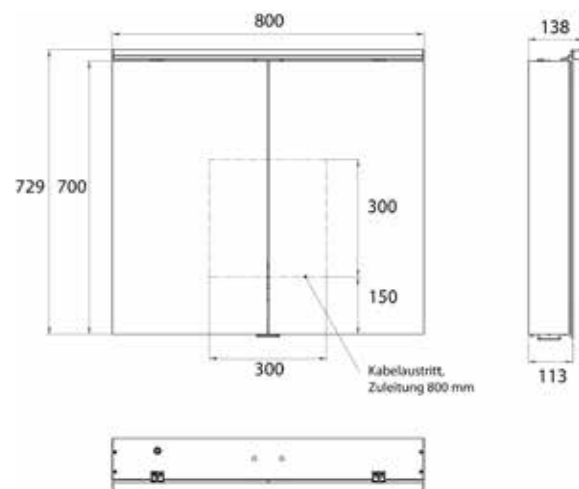

Lichtspiegelschrank Flat 2 Classic (LED), 1000 mm, IP 20, 22 W, 2.700-6.500 K
Aufputzmodell, 4 stufenlos einstellbare Ablagen, 2 Türen, 2 Steckdosen, Höhe: 729 mm, mit LED-Aufsatzleuchte (Waschtischbeleuchtung, Oberlicht separat abschaltbar)

Illuminated mirror cabinet Flat 2 Classic (LED), 1000 mm, IP 20, 22 W, 2.700-6.500 K

Surface-mounted model, 4 continuously adjustable shelves, 2 doors, 2 sockets, height: 729 mm, with LED top light (washbasin light, top light can be switched off separately)

aluminium
aluminium

9797 065 04

1.272,00 €

2