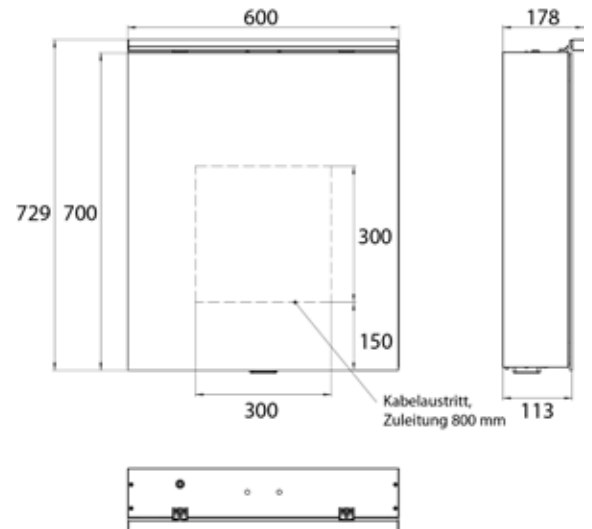

Lichtspiegelschrank Flat 2 Classic (LED), 600 mm, IP 20, 14 W, 2.700-6.500 K
Aufputzmodell, 4 stufenlos einstellbare Ablagen, 2 Türen, 2 Steckdosen, Höhe: 729 mm, mit LED-Aufsatzleuchte (Waschtischbeleuchtung, Oberlicht separat abschaltbar)

Illuminated mirror cabinet Flat 2 Classic (LED), 600 mm, IP 20, 14 W, 2.700-6.500 K

Surface-mounted model, 4 continuously adjustable shelves, 2 doors, 2 sockets, height: 729 mm, with LED top light (washbasin light, top light can be switched off separately)

aluminium
aluminium

9797 065 02

1.021,90 € 2