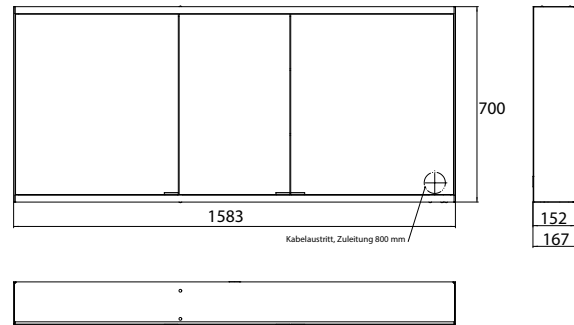

emco prime 2

ohne Lichtpaket · without light-package

PG

Lichtspiegelschrank prime 2, 1.600 mm, 3 Türen, **Aufputzmodell**, IP 20
Seitenwand verspiegelt, mit verspiegelter- oder weißer Glasrückwand, 4 stufenlos einstellbare Ablagen, 3 Türen, 2 Steckdosen und 1 Lichtschalter, Höhe: 700 mm, LED-Beleuchtung (ca. 4.000 K)
Illuminated mirror cabinet prime 2, 1.600 mm, 3 doors, **wall-mounted version**, IP 20
with mirrored or white glass back panel, mirrored side panels, 4 continuously adjustable crystal glass shelves, 3 doors, 2 sockets and 1 switch, height: 700 mm, LED-lights (ca. 4.000 K), IP 20

aluminium/spiegel	9497 050 48	2.921,70 €	2
aluminium/mirror			
aluminium/weiss	9497 051 48	2.921,70 €	2
aluminium/white			

Lichtspiegelschrank prime 2, 1.600 mm, 3 Türen, **Unterputzmodell**, IP 20
mit verspiegelter- oder weißer Glasrückwand, 4 stufenlos einstellbare Ablagen, 3 Türen, 2 Steckdosen und 1 Lichtschalter, Höhe: 730 mm, LED-Beleuchtung (ca. 4.000 K)
Unterputz-Lichtspiegelschrank, immer mit Einbaurahmen bestellen
Illuminated mirror cabinet prime 2, 1.600 mm, 3 doors, **built-in version**, IP 20
with mirrored or white glass back panel, 4 continuously adjustable crystal glass shelves, 3 doors, 2 sockets and 1 switch, height: 730 mm, LED-lights (ca. 4.000 K), IP 20
Built-in illuminated mirror cabinet, please order with built-in frame.

aluminium/spiegel	9497 050 58	2.908,10 €	2
aluminium/mirror			
aluminium/weiss	9497 051 58	2.908,10 €	2
aluminium/white			
Einbaurahmen	9497 000 15	315,20 €	2
Built-in frame