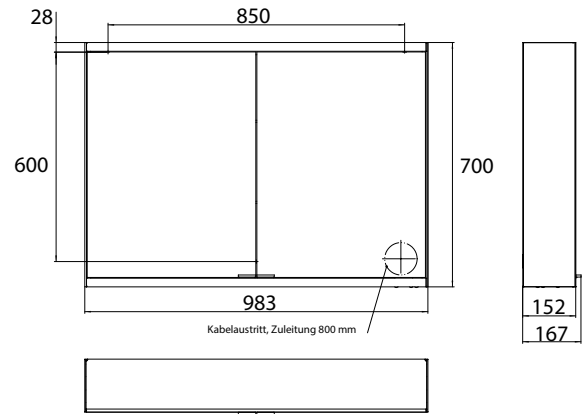

Lichtspiegelschrank prime 2, 1.000 mm, 2 Türen, **Unterputzmodell**, IP 20 mit Lichtpaket, mit verspiegelter- oder weißer Glasrückwand, 2 stufenlos einstellbare Ablagen, 2 Türen, 2 Steckdosen und 2 Lichttaster (Helligkeit und Lichtfarbe - kalt/warm - stufenlos dimmbar), Höhe: 730 mm, LED-Beleuchtung

Unterputz-Lichtspiegelschrank, immer mit Einbaurahmen bestellen
Illuminated mirror cabinet prime 2, 1.000 mm, 2 doors, **built-in version**, IP 20 with light-package, with mirrored or white glass back panel, 2 continuously adjustable crystal glass shelves, 2 doors, 2 sockets and 2 switches (brightness and luminous colour cold/warm continuously dimmable), height: 730 mm, LED-lights, IP 20
Built-in illuminated mirror cabinet, please order with built-in frame.

aluminium/spiegel	9497 060 55	2.199,40 €	2
aluminium/mirror			
aluminium/weiss	9497 061 55	2.199,40 €	2
aluminium/white			
Einbaurahmen	9497 000 18	291,40 €	2
Built-in frame