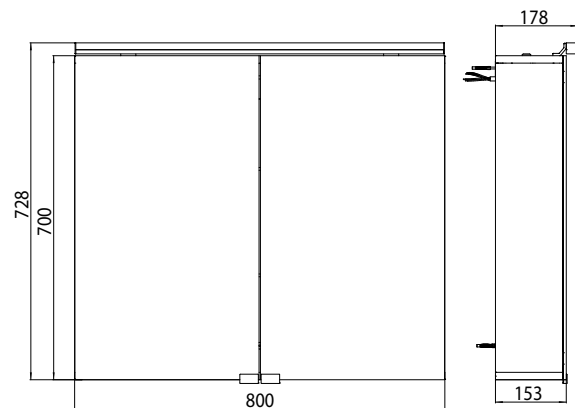

Lichtspiegelschrank pure (LED), 600 mm, IP 44, 7 W, 4.000 K
Aufputzmodell, 2 einstellbare Ablagen, 2 Türen, 1 Steckdose, 1 Lichtschalter, Höhe: 728 mm, LED-Leuchte (Version mit Waschtischbeleuchtung: 2 Steckdosen, 2 Lichtschalter)
Illuminated mirror cabinet pure (LED), 600 mm, IP 44, 7 W, 4.000 K
wall-mounted model, 2 adjustable shelves, 2 doors, 1 socket, 1 switch, height: 728 mm, LED-Light (Version with washbasin illumination: 2 sockets, 2 switch)

ohne Waschtischbeleuchtung without washbasin illumination	9797 050 81	1.115,10 €	2
mit Waschtischbeleuchtung with washbasin illumination	9797 052 81	1.272,60 €	2

Lichtspiegelschrank pure (LED), 800 mm, IP 44, 10 W, 4.000 K
Aufputzmodell, 2 einstellbare Ablagen, 2 Türen, 1 Steckdose, 1 Lichtschalter, Höhe: 728 mm, LED-Leuchte (Version mit Waschtischbeleuchtung: 2 Steckdosen, 2 Lichtschalter)
Illuminated mirror cabinet pure (LED), 800 mm, IP 44, 10 W, 4.000 K
wall-mounted model, 2 adjustable shelves, 2 doors, 1 socket, 1 switch, height: 728 mm, LED-Light (Version with washbasin illumination: 2 sockets, 2 switch)

ohne Waschtischbeleuchtung without washbasin illumination	9797 050 82	1.215,10 €	2
mit Waschtischbeleuchtung with washbasin illumination	9797 052 82	1.361,80 €	2