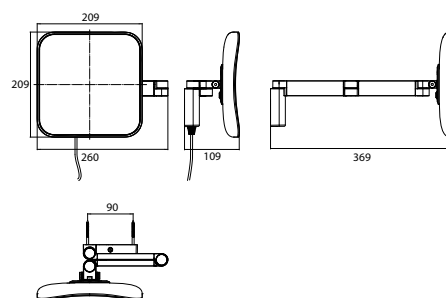

LED Rasier- und Kosmetikspiegel mit emco light system, eckig, Wandmodell, Doppelgelenkarm mit Spiralkabel und Stecker

2 Lichttaster, Helligkeit und Lichtfarbe - kalt/warm (3.000 - 6.000 K) - stufenlos dimmbar.

mit emco light system. Detailinformationen zum emco light system unter www.emco-bath.com

LED Shaving- and cosmetic mirror with emco light system, square, wall mounted, two swivel arms with helix cable and switch

2 switches, brightness and luminous colour cold/warm (3.000 - 6.000 K) continuously dimmable.

with emco light system. For detailed information about emco light system please check www.emco-bath.com

chrom, Vergr. : 5-fach 1095 080 51 778,90 € 2
chrome, 5 magn. glass

schwarz, Vergr.: 5-fach 1095 133 53 894,50 € 2
black, 5 magn. glass