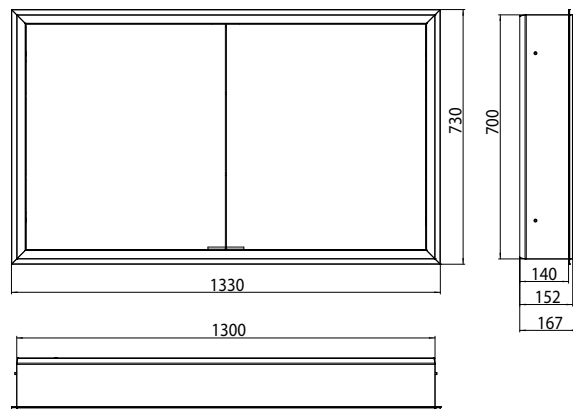

emco prime

ohne Lichtpaket · without light-package

PG

Lichtspiegelschrank prime, 1.300 mm, 2 Türen, **Aufputzmodell**, IP 20
Seitenwand verspiegelt, mit verspiegelter- oder weißer Glasrückwand, 2 stufenlos einstellbare Ablagen, 2 Türen, 2 Steckdosen und 1 Lichtschalter, Höhe: 700 mm, LED-Beleuchtung (ca. 4.000 K)
Illuminated mirror cabinet prime, 1.300 mm, 2 doors, **wall-mounted version**, IP 20
with mirrored or white glass back panel, mirrored side panels, 2 continuously adjustable crystal glass shelves, 2 doors, 2 sockets and 1 switch, height: 700 mm, LED-lights (ca. 4.000 K), IP 20

aluminium/spiegel	9497 050 85	2.586,80 €	2
aluminium/mirror			
aluminium/weiss	9497 051 85	2.586,80 €	2
aluminium/white			

Lichtspiegelschrank prime, 1.300 mm, 2 Türen, **Unterputzmodell**, IP 20
mit verspiegelter- oder weißer Glasrückwand, 2 stufenlos einstellbare Ablagen, 2 Türen, 2 Steckdosen und 1 Lichtschalter, Höhe: 730 mm, LED-Beleuchtung rundum (ca. 4.000 K)
Unterputz-Lichtspiegelschrank, immer mit Einbaurahmen bestellen
Illuminated mirror cabinet prime, 1.300 mm, 2 doors, **built-in version**, IP 20
with mirrored or white glass back panel, 2 continuously adjustable crystal glass shelves, 2 doors, 2 sockets and 1 switch, height: 730 mm, surrounding LED-lights (ca. 4.000 K), IP 20
Built-in illuminated mirror cabinet, please order with built-in frame.

aluminium/spiegel	9497 050 95	2.552,00 €	2
aluminium/mirror			
aluminium/weiss	9497 051 95	2.552,00 €	2
aluminium/white			
Einbaurahmen	9497 000 14	304,00 €	2
Built-in frame