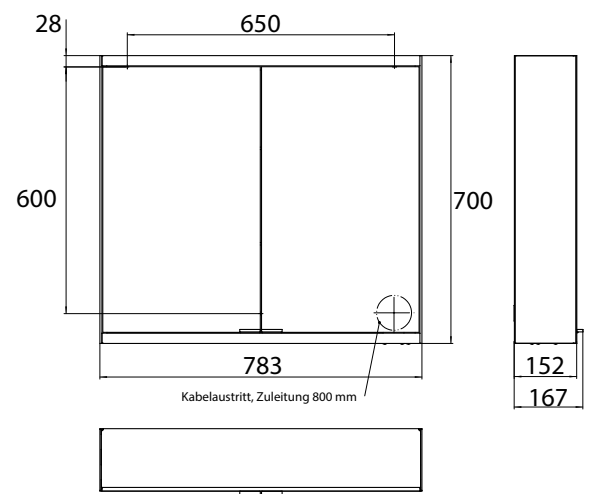

Lichtspiegelschrank prime 2, 800 mm, 2 Türen, **Unterputzmodell**, IP 20 mit Lichtpaket, mit verspiegelter- oder weißer Glasrückwand, 2 stufenlos einstellbare Ablagen, 2 Türen, 1 Steckdose und 2 Lichttaster (Helligkeit und Lichtfarbe - kalt/warm - stufenlos dimmbar), Höhe: 730 mm, LED-Beleuchtung
Unterputz-Lichtspiegelschrank, immer mit Einbaurahmen bestellen

Illuminated mirror cabinet prime 2, 800 mm, 2 doors, **built-in version**, IP 20 with light-package, with mirrored or white glass back panel, 2 continuously adjustable crystal glass shelves, 2 doors, 1 socket and 2 switches (brightness and luminous colour cold/warm continuously dimmable), height: 730 mm, LED-lights, IP 20

Built-in illuminated mirror cabinet, please order with built-in frame.

aluminium/spiegel	9497 060 34	2.032,10 €	2
aluminium/mirror			
aluminium/weiss	9497 061 34	2.032,10 €	2
aluminium/white			
Einbaurahmen	9497 000 19	251,40 €	2
Built-in frame