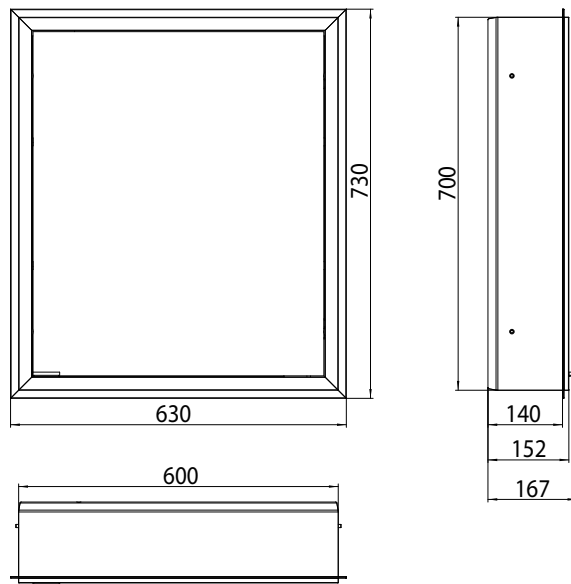

Lichtspiegelschrank prime, 600 mm, 1 Tür, **Unterputzmodell**, IP 20
mit verspiegelter- oder weißer Glasrückwand, 2 stufenlos einstellbare Ablagen, 1 Tür (Türanschlag rechts), 1 Steckdose und 1 Lichtschalter, Höhe: 730 mm, LED-Beleuchtung rundum (ca. 4.000 K)
Unterputz-Lichtspiegelschrank, immer mit Einbaurahmen bestellen

Illuminated mirror cabinet prime, 600 mm, 1 door, **built-in version**, IP 20
with mirrored or white glass back panel, 2 continuously adjustable crystal glass shelves, 1 door (door hinge right), 1 socket and 1 switch, height: 730 mm, surrounding LED-lights (ca. 4.000 K), IP 20

Built-in illuminated mirror cabinet, please order with built-in frame.

aluminium/spiegel	9497 050 70	1.575,80 €	2
aluminium/mirror			
aluminium/weiss	9497 051 70	1.575,80 €	2
aluminium/white			
Einbaurahmen	9497 000 10	221,60 €	2
Built-in frame