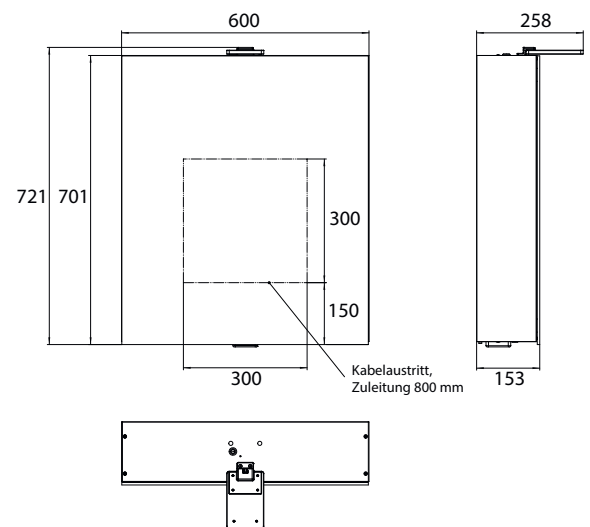

Lichtspiegelschrank Pure 2 Style (LED), 600 mm, IP 20, 14 W, 2.700-6.500 K
Aufputzmodell, 4 stufenlos einstellbare Ablagen, 2 Türen, 2 Steckdosen, Höhe: 721 mm, eine LED-Aufsatzleuchte (Waschtischbeleuchtung, Oberlicht separat abschaltbar)

Illuminated mirror cabinet Pure 2 Style (LED), 600 mm, IP 20, 14 W, 2.700-6.500 K

Surface-mounted model, 4 continuously adjustable shelves, 2 doors, 2 sockets, height: 721 mm, one LED top light (washbasin light, top light can be switched off separately)

aluminium
aluminium

9797 053 02

1.284,60 € 2