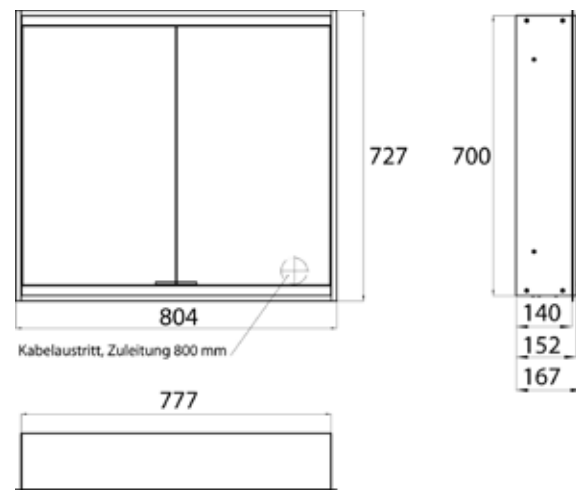

Lichtspiegelschrank prime 2 Facelift, 800 mm, 2 Türen, **Unterputzmodell**, IP20 mit verspiegelter- oder weißer Glasrückwand, 2 stufenlos einstellbare Ablagen, 2 Türen, 1 Steckdose, stufenlose Lichtsteuerung (an/aus, Helligkeit und Lichtfarbe) über drei in die Glasrückwand integrierte Touchsensoren, Höhe: 730 mm, LED-Beleuchtung

Unterputz-Lichtspiegelschrank, immer mit Einbaurahmen bestellen

Illuminated mirror cabinet prime 2 Facelift, 800 mm, 2 doors, **built-in version**, IP 20 with mirrored or white glass back panel, 2 continuously adjustable crystal glass shelves, 2 doors, 1 socket, continuous light control (on/off, brightness and light color) via three touch sensors which are integrated into the glass rear wall, height: 730 mm, LED-lights
Built-in illuminated mirror cabinet, please order with built-in frame.

aluminium/spiegel	9497 062 34	2.032,10 €	2
aluminium/mirror			
aluminium/weiss	9497 063 34	2.032,10 €	2
aluminium/white			
aluminium/schwarz	9497 135 34	2.336,90 €	2
aluminium/black			
Einbaurahmen	9497 000 19	251,40 €	2
Built-in frame