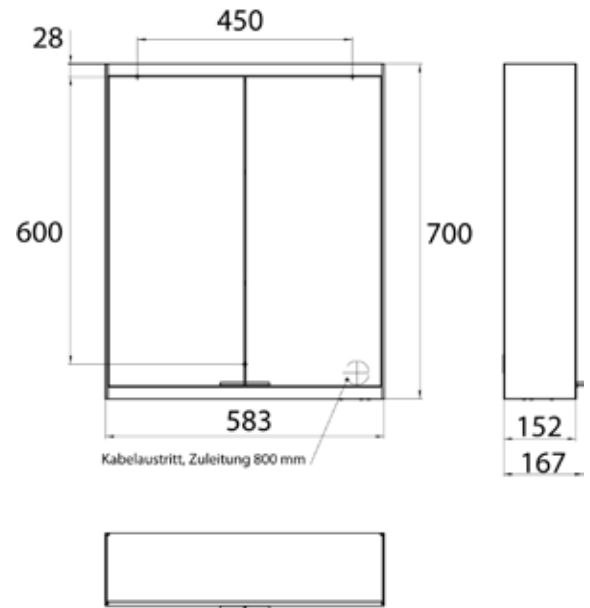

Lichtspiegelschrank prime 2 Facelift, 600 mm, 2 Türen, **Aufputzmodell**, IP20
Seitenwand verspiegelt, mit verspiegelter- oder weißer Glasrückwand, 2 stufenlos einstellbare Ablagen, 2 Türen, 1 Steckdose, stufenlose Lichtsteuerung (an/aus, Helligkeit und Lichtfarbe) über drei in die Glasrückwand integrierte Touchsensoren, Höhe: 700 mm, LED-Beleuchtung

Illuminated mirror cabinet prime 2 Facelift, 600 mm, 2 doors, **wall-mounted version**, IP 20

with mirrored or white glass back panel, mirrored side panels, 2 continuously adjustable crystal glass shelves, 2 doors, 1 socket, continuous light control (on/off, brightness and light color) via three touch sensors which are integrated into the glass rear wall, height: 700 mm, LED-lights

aluminium/spiegel	9497 062 23	1.934,70 €	2
aluminium/mirror			
aluminium/weiss	9497 063 23	1.934,70 €	2
aluminium/white			
aluminium/schwarz	9497 135 23	2.224,90 €	2
aluminium/black