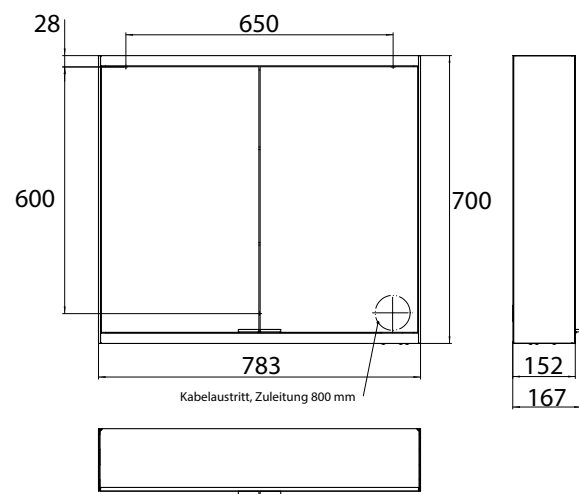

Lichtspiegelschrank prime 2, 800 mm, 2 Türen, **Unterputzmodell**, IP 20
mit verspiegelter- oder weißer Glasrückwand, 2 stufenlos einstellbare Ablagen, 2 Türen, 1 Steckdose und 1 Lichtschalter, Höhe: 730 mm, LED-Beleuchtung (ca. 4.000 K)
Unterputz-Lichtspiegelschrank, immer mit Einbaurahmen bestellen
Illuminated mirror cabinet prime 2, 800 mm, 2 doors, **built-in version**, IP 20
with mirrored or white glass back panel, 2 continuously adjustable crystal glass shelves, 2 doors, 1 socket and 1 switch, height: 730 mm, LED-lights (ca. 4.000 K), IP 20
Built-in illuminated mirror cabinet, please order with built-in frame.

aluminium/spiegel	9497 050 34	1.725,30 €	2
aluminium/mirror			
aluminium/weiss	9497 051 34	1.725,30 €	2
aluminium/white			
Einbaurahmen	9497 000 19	251,40 €	2
Built-in frame