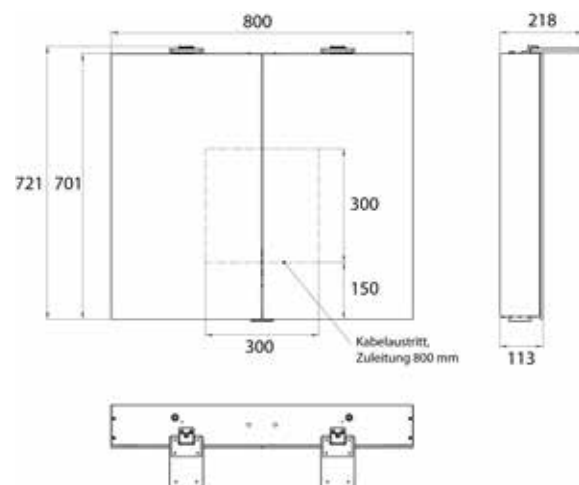

Lichtspiegelschrank Flat 2 Style (LED), 1000 mm, IP 20, 24 W, 2.700-6.500 K Aufputzmodell, 4 stufenlos einstellbare Ablagen, 2 Türen, 2 Steckdosen, Höhe: 721 mm, zwei LED-Aufsatzleuchten (Waschtischbeleuchtung, Oberlicht separat abschaltbar)

Illuminated mirror cabinet Flat 2 Style (LED), 1000 mm, IP 20, 24 W, 2.700-6.500 K Surface-mounted model, 4 continuously adjustable shelves, 2 doors, 2 sockets, height: 721 mm, two LED top lights (washbasin light, top light can be switched off separately)

aluminium 9797 063 04 1.441,50 € 2
aluminium