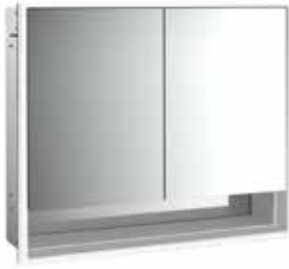

emco loft mit Unterfach

emco loft with lower compartment

PG

Lichtspiegelschrank loft mit Unterfach, 800 mm, 2 Türen, **Unterputzmodell**, IP 20.
Umlaufende LED-Beleuchtung, verspiegelte Rückwand, 2 stufenlos einstellbare Ablagen, 2 Türen, 1 Steckdose, Lichtsteuerung über 3 kapazitive von außen bedienbare Touch-Bedienfelder (An/Aus, Helligkeit und Lichtfarbe - kalt/warm - stufenlos einstellbar), Kabeldurchlass nach außen bei geschlossenen Spiegeltüren. Offenes Unterfach (Höhe: 122 mm) über die komplette Breite mit verspiegelter Rückwand. Höhe: 733 mm
Unterputz-Lichtspiegelschrank, immer mit Einbaurahmen bestellen

Illuminated mirror cabinet loft with an accessible compartment, 800 mm, 2 doors, **built-in version**, IP 20.
Surrounding LED lights, mirrored back panel, 2 continuously adjustable shelves, 2 doors, 1 socket, light control via 3 capacitive touch control panels which can be operated from the outside (on/off, brightness and light colour - cold/warm - continuously adjustable), external cable routing for closed mirror doors. Accessible compartment (height: 122 mm) on the bottom with mirrored rear wall. Height: 733 mm.
Built-in illuminated mirror cabinet, please order with built-in frame.

aluminium/spiegel	9798 052 07	2.306,10 €	2
aluminium/mirror			
Einbaurahmen	9798 000 02	251,40 €	2
Built-in frame