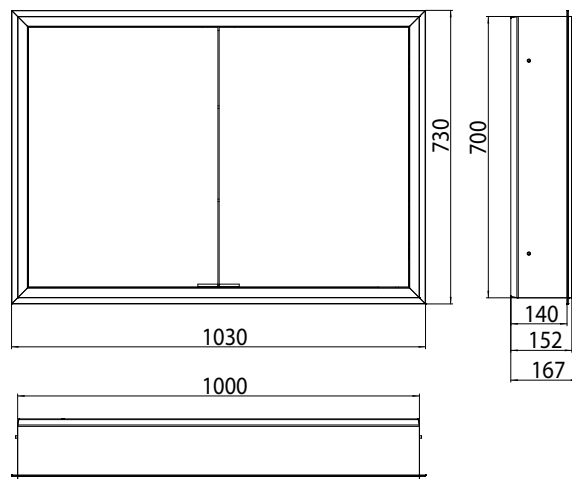

emco prime

ohne Lichtpaket · without light-package

PG

Lichtspiegelschrank prime, 1.000 mm, 2 Türen, **Aufputzmodell**, IP 20
Seitenwand verspiegelt, mit verspiegelter- oder weißer Glasrückwand, 2 stufenlos einstellbare Ablagen, 2 Türen, 2 Steckdosen und 1 Lichtschalter, Höhe: 700 mm, LED-Beleuchtung (ca. 4.000 K)
Illuminated mirror cabinet prime, 1.000 mm, 2 doors, **wall-mounted version**, IP 20
with mirrored or white glass back panel, mirrored side panels, 2 continuously adjustable crystal glass shelves, 2 doors, 2 sockets and 1 switch, height: 700 mm, LED-lights (ca. 4.000 K), IP 20

aluminium/spiegel	9497 050 83	2.084,90 €	2
aluminium/mirror			
aluminium/weiss	9497 051 83	2.084,90 €	2
aluminium/white			

Lichtspiegelschrank prime, 1.000 mm, 2 Türen, **Unterputzmodell**, IP 20
mit verspiegelter- oder weißer Glasrückwand, 2 stufenlos einstellbare Ablagen, 2 Türen, 2 Steckdosen und 1 Lichtschalter, Höhe: 730 mm, LED-Beleuchtung rundum (ca. 4.000 K)
Unterputz-Lichtspiegelschrank, immer mit Einbaurahmen bestellen
Illuminated mirror cabinet prime, 1.000 mm, 2 doors, **built-in version**, IP 20
with mirrored or white glass back panel, 2 continuously adjustable crystal glass shelves, 2 doors, 2 sockets and 1 switch, height: 730 mm, surrounding LED-lights (ca. 4.000 K), IP 20
Built-in illuminated mirror cabinet, please order with built-in frame.

aluminium/spiegel	9497 050 93	2.056,90 €	2
aluminium/mirror			
aluminium/weiss	9497 051 93	2.056,90 €	2
aluminium/white			
Einbaurahmen	9497 000 12	291,40 €	2
Built-in frame