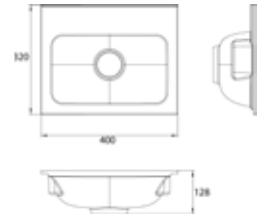

PG
	Gäste-Waschtisch (Mineralguss), 400 mm passend zu Waschtischunterschrank 9583 274 24/25 und 9583 275 24/25. Ohne Überlauf. Guests wash basin (mineral composite), 400 mm matching to Vanity unit 9583 274 24/25 und 9583 275 24/25. Without overflow drain.	ohne Hahnloch without tap hole mit 1 Hahnloch with 1 tap hole mit 2 Hahnlöchern with 2 tap holes	9577 114 40 9577 114 41 9577 114 42	489,10 € 489,10 € 489,10 €	2 2 2
	Waschtisch-Unterschrank, 400 mm. Korpus aus Lackfronten, Hochglanz, passend zu den Waschtischen 9577 114 40/41/42. Tür mit Glasfront und Griff in chrom. Türgriff rechts Ordnungssystem optional erhältlich. Vanity unit, 400 mm. Body in lacquer fronts, high gloss, matching washbasins 9577 114 40/41/42. Door with glass front and handle in chrome. door pull right Drawer insert available separately.	optiwhite optiwhite schwarz black	9583 274 24 9583 275 24	707,90 € 707,90 €	2 2
	Waschtisch-Unterschrank, 400 mm. Korpus aus Lackfronten, Hochglanz, passend zu den Waschtischen 9577 114 40/41/42. Tür mit Glasfront und Griff in chrom. Türgriff links Vanity unit, 400 mm. Body in lacquer fronts, high gloss, matching washbasins 9577 114 40/41/42. Door with glass front and handle in chrome. door pull left	optiwhite optiwhite schwarz black	9583 274 25 9583 275 25	707,90 € 707,90 €	2 2
	2-Loch Waschtischarmatur mit Dreh-/Kipphebel (Mengen- und Temperatureinstellung) passend zu Waschtisch 9577 114 42. 2-hole washstand fitting with pivoting/rocker lever (flow and temperature adjustment) suitable for washstand 9577 114 42.	chrom chrome	9583 001 03	559,90 €	2