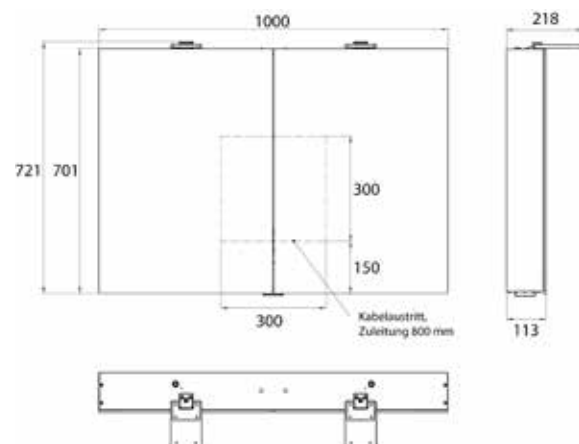

emco flat 2 Style

PG

Lichtspiegelschrank Flat 2 Style (LED), 800 mm, IP 20, 22 W, 2.700-6.500 K Aufputzmodell, 4 stufenlos einstellbare Ablagen, 2 Türen, 2 Steckdosen, Höhe: 721 mm, zwei LED-Aufsatzleuchten (Waschtischbeleuchtung, Oberlicht separat abschaltbar)

Illuminated mirror cabinet Flat 2 Style (LED), 800 mm, IP 20, 22 W, 2.700-6.500 K Surface-mounted model, 4 continuously adjustable shelves, 2 doors, 2 sockets, height: 721 mm, two LED top lights (washbasin light, top light can be switched off separately)

aluminium 9797 063 03 1.298,90 € 2
aluminium

Lichtspiegelschrank Flat 2 Style (LED), 1000 mm, IP 20, 24 W, 2.700-6.500 K Aufputzmodell, 4 stufenlos einstellbare Ablagen, 2 Türen, 2 Steckdosen, Höhe: 721 mm, zwei LED-Aufsatzleuchten (Waschtischbeleuchtung, Oberlicht separat abschaltbar)

Illuminated mirror cabinet Flat 2 Style (LED), 1000 mm, IP 20, 24 W, 2.700-6.500 K Surface-mounted model, 4 continuously adjustable shelves, 2 doors, 2 sockets, height: 721 mm, two LED top lights (washbasin light, top light can be switched off separately)

aluminium 9797 063 04 1.441,50 € 2
aluminium