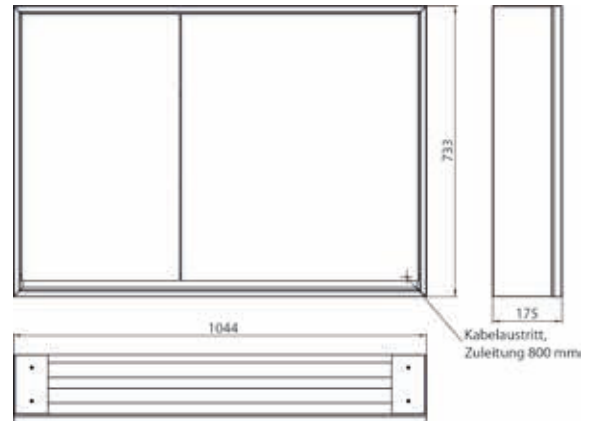

Lichtspiegelschrank loft, 1.000 mm, 2 Türen, **Unterputzmodell**, IP 20.
Umlaufende LED-Beleuchtung, verspiegelte Rückwand, 2 stufenlos einstellbare Ablagen, 2 Türen (breite Tür rechts), 2 Steckdosen, Lichtsteuerung über 3 kapazitive von außen bedienbare Touch-Bedienfelder (An/Aus, Helligkeit und Lichtfarbe - kalt/warm - stufenlos einstellbar), Kabeldurchlass nach außen bei geschlossenen Spiegeltüren.
Höhe: 733 mm

Unterputz-Lichtspiegelschrank, immer mit Einbaurahmen bestellen
Illuminated mirror cabinet loft, 1.000 mm, 2 doors, **built-in version**, IP 20.
Surrounding LED lights, mirrored back panel, 2 continuously adjustable shelves, 2 doors (wide door on the right), 2 sockets, light control via 3 capacitive touch control panels which can be operated from the outside (on/off, brightness and light colour - cold/warm - continuously adjustable), external cable routing for closed mirror doors. Height: 733 mm
Built-in illuminated mirror cabinet, please order with built-in frame.

aluminium/spiegel 9798 051 15 2.481,90 € 2
aluminium/mirror
Einbaurahmen 9798 000 03 291,40 € 2
Built-in frame