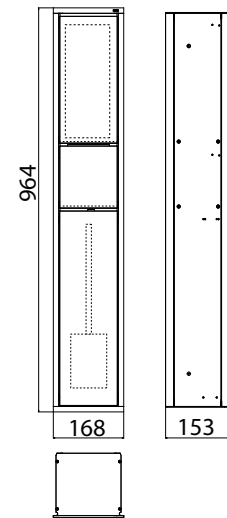

Gäste-WC-Modul - Unterputzmodell
Müllbeutelhalter, Papierhalter,
Toilettenbürstengarnitur
Türanschlag links/rechts wechselbar
Unterputzmodule bitte immer mit
Einbaurahmen bestellen
Module for Guest-WC - build in version
Waste box, paper holder, toilet brush set,
door hinge left/right changeable
Please order built-in modules with an
installation frame

aluminium/optiwhite	9760 274 70	1.211,90 €	2
aluminium/optiwhite			
aluminium/schwarz	9760 275 70	1.211,90 €	2
aluminium/black			
chrom/optiwhite	9760 278 70	1.333,70 €	2
chrome/optiwhite			
chrom/schwarz	9760 279 70	1.333,70 €	2
chrome/black			
Einbaurahmen	9760 000 61	157,90 €	2
Built-in frame