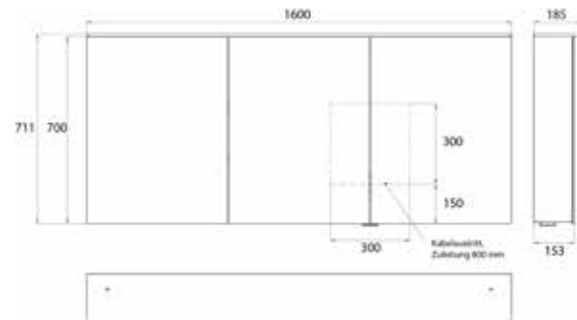

emco pure 2 Design

PG

Lichtspiegelschrank Pure 2 Design (LED),
1600 mm, IP 20, 36 W, 2.700-6.500 K
Aufputzmodell, 6 stufenlos einstellbare
Ablagen, 3 Türen, 2 Steckdosen, Höhe:
711 mm, mit Lichtsegel
(Waschtischbeleuchtung, Oberlicht
separat abschaltbar)

Illuminated mirror cabinet Pure 2 Design
(LED), 1600 mm, IP 20, 36 W,
2.700-6.500 K
wall-mounted model, 6 continuously
adjustable shelves, 3 doors, 2 sockets,
height: 711 mm, with light sail (washba-
sin lighting, light sail can be switched off
separately)

aluminium
aluminium

9797 054 07

2.604,70 €

2