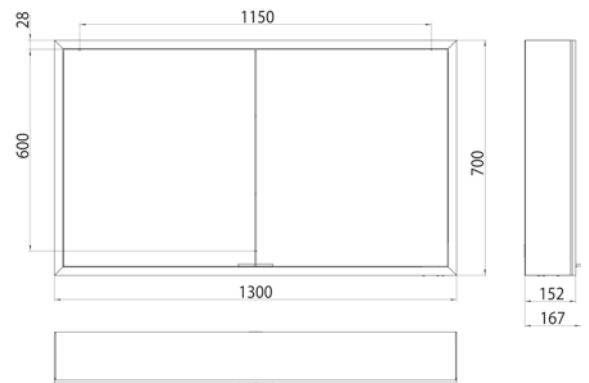

Lichtspiegelschrank prime, 1.300 mm, 2 Türen, **Unterputzmodell**, IP 20 mit Lichtpaket, mit verspiegelter- oder weißer Glasrückwand, 2 stufenlos einstellbare Ablagen, 2 Türen, 2 Steckdosen und 2 Lichttaster (Helligkeit und Lichtfarbe - kalt/warm - stufenlos dimmbar), Höhe: 730 mm, LED-Beleuchtung rundum

Unterputz-Lichtspiegelschrank, immer mit Einbaurahmen bestellen

Illuminated mirror cabinet prime, 1.300 mm, 2 doors, **built-in version**, IP 20

with light-package, with mirrored or white glass back panel, 2 continuously adjustable crystal glass shelves, 2 doors, 2 sockets and 2 switches (brightness and luminous colour cold/warm continuously dimmable), height: 730 mm, surrounding LED-lights, IP 20

Built-in illuminated mirror cabinet, please order with built-in frame.

aluminium/spiegel	9497 060 95	2.858,70 €	2
aluminium/mirror			
aluminium/weiss	9497 061 95	2.858,70 €	2
aluminium/white			
schwarz/spiegel	9497 133 95	3.285,90 €	2
black/mirror			
Einbaurahmen	9497 000 14	304,00 €	2
Built-in frame