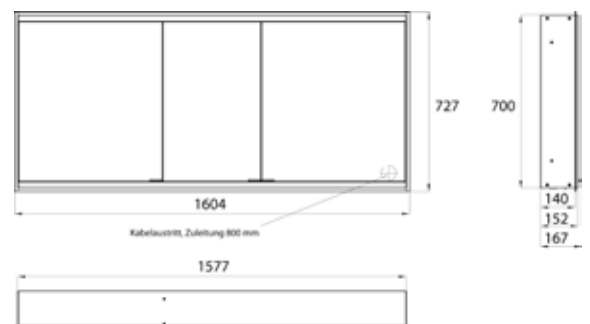

prime 2
Facelift