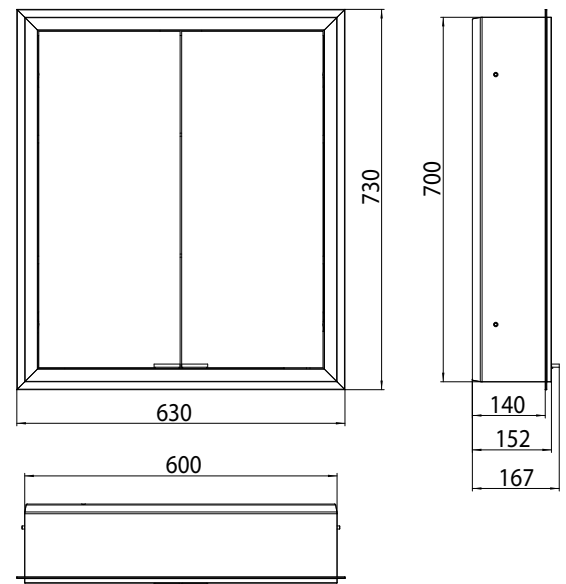

Lichtspiegelschrank prime, 600 mm, 2 Türen, **Unterputzmodell**, IP 20 mit Lichtpaket, mit verspiegelter- oder weißer Glasrückwand, 2 stufenlos einstellbare Ablagen, 2 Türen, 1 Steckdose und 2 Lichttaster (Helligkeit und Lichtfarbe - kalt/warm - stufenlos dimmbar), Höhe: 730 mm, LED-Beleuchtung rundum
Unterputz-Lichtspiegelschrank, immer mit Einbaurahmen bestellen
Illuminated mirror cabinet prime, 600 mm, 2 doors, **built-in version**, IP 20 with light-package, with mirrored or white glass back panel, 2 continuously adjustable crystal glass shelves, 2 doors, 1 socket and 2 switches (brightness and luminous colour cold/warm continuously dimmable), height: 730 mm, surrounding LED-lights, IP 20
Built-in illuminated mirror cabinet, please order with built-in frame.

aluminium/spiegel	9497 060 71	2.042,80 €	2
aluminium/mirror			
aluminium/weiss	9497 061 71	2.042,80 €	2
aluminium/white			
schwarz/spiegel	9497 133 71	2.347,10 €	2
black/mirror			
Einbaurahmen	9497 000 10	221,60 €	2
Built-in frame