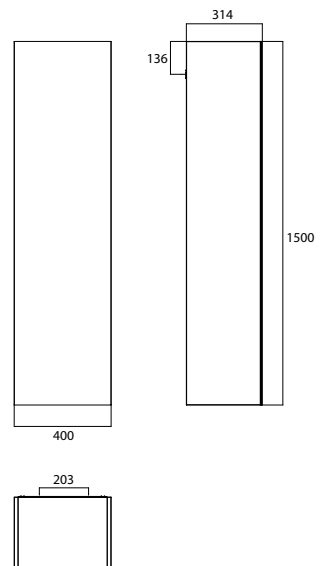

Hochschrank, 1.500 mm, mit Glastür
Korpus aus 16 mm MDF-Lackplatten, hochglanz bzw. matt schwarz oder weiß. Glastür (Verbundglas) mit Tip-on Beschlag. 4 Glasablagen.

1 LED-Innenraumleuchte mit Türkontaktschalter. Schrankaufhänger mit Aushängesicherung.

Tall cabinet, 1,500 mm, with glass door
Body made of 16 mm MDF lacquer boards, high-gloss or matt black or white. Glass door (laminated glass) with tip-on fitting. 4 glass shelves. 1 LED interior luminaire with door contact switch. Cabinet hanger with safety catch.

weiss hochglanz/op-
tiwhite

9579 504 02

1.647,20 €

2

white high gloss/op-
tiwhite

schwarz hochglanz/
schwarz

9579 509 02

1.647,20 €

2

black high gloss/black