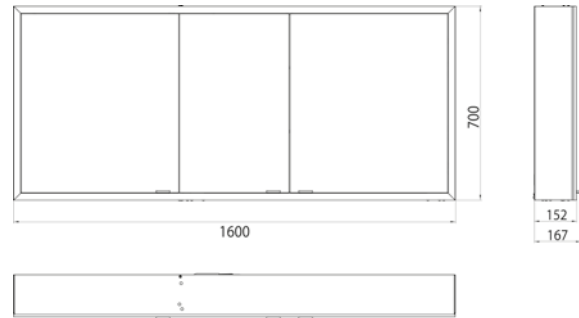

emco prime

ohne Lichtpaket · without light-package

PG

Lichtspiegelschrank prime, 1.600 mm, 3 Türen, **Aufputzmodell**, IP 20
Seitenwand verspiegelt, mit verspiegelter- oder weißer Glasrückwand, 4 stufenlos einstellbare Ablagen, 3 Türen, 2 Steckdosen und 1 Lichtschalter, Höhe: 700 mm, LED-Beleuchtung (ca. 4.000 K)
Illuminated mirror cabinet prime, 1.600 mm, 3 doors, **wall-mounted version**, IP 20
with mirrored or white glass back panel, mirrored side panels, 4 continuously adjustable crystal glass shelves, 3 doors, 2 sockets and 1 switch, height: 700 mm, LED-lights (ca. 4.000 K), IP 20

aluminium/spiegel	9497 050 86	3.042,10 €	2
aluminium/mirror			
aluminium/weiss	9497 051 86	3.042,10 €	2
aluminium/white			

Lichtspiegelschrank prime, 1.600 mm, 3 Türen, **Unterputzmodell**, IP 20
mit verspiegelter- oder weißer Glasrückwand, 4 stufenlos einstellbare Ablagen, 3 Türen, 2 Steckdosen und 1 Lichtschalter, Höhe: 730 mm, LED-Beleuchtung (ca. 4.000 K)
Illuminated mirror cabinet prime, 1.600 mm, 3 doors, **built-in version**, IP 20
with mirrored or white glass back panel, 4 continuously adjustable crystal glass shelves, 3 doors, 2 sockets and 1 switch, height: 730 mm, LED-lights (ca. 4.000 K), IP 20

aluminium/spiegel	9497 050 96	3.042,10 €	2
aluminium/mirror			
aluminium/weiss	9497 051 96	3.042,10 €	2
aluminium/white			
Einbaurahmen	9497 000 29	315,20 €	2
Built-in frame