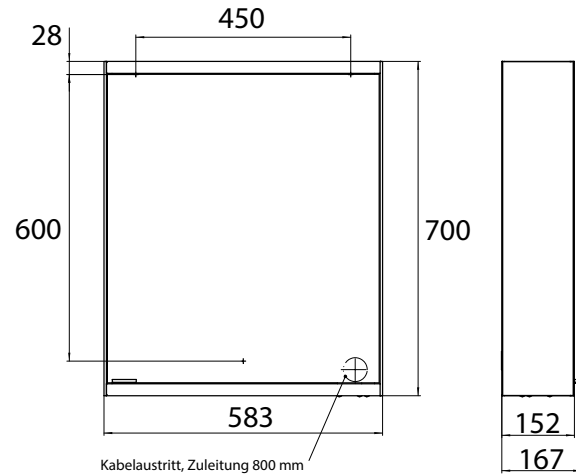

Lichtspiegelschrank prime 2, 600 mm, 1 Tür, **Aufputzmodell**, IP 20
Seitenwand verspiegelt, mit verspiegelter- oder weißer Glasrückwand, 2 stufenlos einstellbare Ablagen, 1 Tür (Türanschlag rechts), 1 Steckdose und 1 Lichtschalter, Höhe: 700 mm, LED-Beleuchtung (ca. 4.000 K)

Illuminated mirror cabinet prime 2, 600 mm, 1 door, wall-mounted version, IP 20 with mirrored or white glass back panel, mirrored side panels, 2 continuously adjustable crystal glass shelves, 1 door (door hinge right), 1 socket and 1 switch, height: 700 mm, (ca. 4.000 K), IP 20

aluminium/spiegel	9497 050 22	1.453,30 €	2
aluminium/mirror			
aluminium/weiss	9497 051 22	1.453,30 €	2
aluminium/white