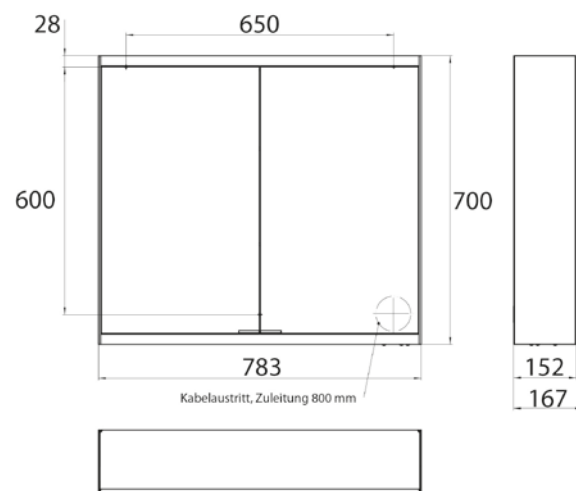

emco prime 2 Facelift

PG

Lichtspiegelschrank prime 2 Facelift, 800 mm, 2 Türen, **Aufputzmodell**, IP20
Seitenwand verspiegelt, mit verspiegelter- oder weißer Glasrückwand, 2 stufenlos einstellbare Ablagen, 2 Türen, 1 Steckdose, stufenlose Lichtsteuerung (an/aus, Helligkeit und Lichtfarbe) über drei in die Glasrückwand integrierte Touchsensoren, Höhe: 700 mm, LED-Beleuchtung

Illuminated mirror cabinet prime 2 Facelift, 800 mm, 2 doors, **wall-mounted version**, IP 20 with mirrored or white glass back panel, mirrored side panels, 2 continuously adjustable crystal glass shelves, 2 doors, 1 socket, continuous light control (on/off, brightness and light color) via three touch sensors which are integrated into the glass rear wall, height: 700 mm, LED-lights

aluminium/spiegel	9497 062 24	2.087,90 €	2
aluminium/mirror			
aluminium/weiss	9497 063 24	2.087,90 €	2
aluminium/white			
aluminium/schwarz	9497 135 24	2.401,10 €	2
aluminium/black			

Lichtspiegelschrank prime 2 Facelift, 800 mm, 2 Türen, **Unterputzmodell**, IP20 mit verspiegelter- oder weißer Glasrückwand, 2 stufenlos einstellbare Ablagen, 2 Türen, 1 Steckdose, stufenlose Lichtsteuerung (an/aus, Helligkeit und Lichtfarbe) über drei in die Glasrückwand integrierte Touchsensoren, Höhe: 730 mm, LED-Beleuchtung

Unterputz-Lichtspiegelschrank, immer mit Einbaurahmen bestellen