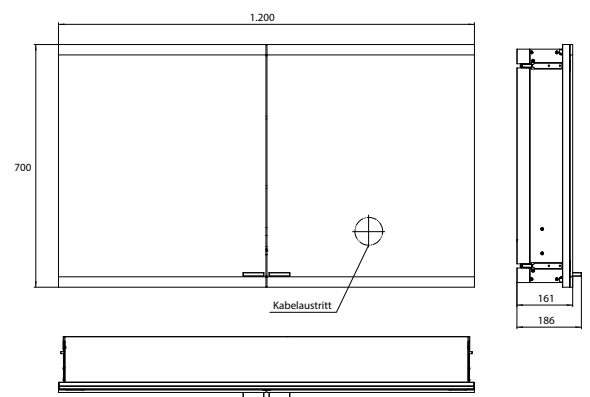

Lichtspiegelschrank evo, 1.200 mm, 2 Türen, **Unterputzmodell**, IP 20
Mit emco light system: Bedienung der Funktionen Ein/Aus, Lichtstärke, Lichtfarbe (2.700 bis 6.500 K) und Szenenauswahl (Cosmetic, Energizing, Relaxing) über App, Controller oder direkt am Touch-Bedienfeld. Vernetzung verschiedener Lichtquellen über Bluetooth. Detailinformationen zum emco light system unter www.emco-bath.com. Ohne emco light system: stufenlose Lichtsteuerung An/Aus, Helligkeit und Lichtfarbe (2.700 bis 6.500 K) über drei integrierte Touchbedienfelder, Waagerechte LED-Beleuchtung, verspiegelte Rückwand, 2 stufenlos einstellbare Glasablagen, 2 Steckdosen, Höhe: 700 mm
Unterputz-Lichtspiegelschrank, immer mit Einbaurahmen bestellen
Illuminated mirror cabinet evo,
1.200 mm, 2 doors, **built-in version**, IP 20
with emco light system: operation of the functions On/Off, luminous intensity, light color (2.700 to 6.500 K) and scene (Cosmetic, Energizing, Relaxing) via App, Controller or directly at the touch-control panel. Connection of different light sources via Bluetooth. For detailed information about emco light system please check www.emco-bath.com. Without emco light system: continuous light control on/off, brightness and light color (2.700 bis 6.500 K) via three integrated touch control panels. Horizontal LED-lights with mirrored back panel, 2 continuously adjustable crystal glass shelves, 2 sockets, height: 700 mm
Built-in illuminated mirror cabinet, please order with built-in frame.