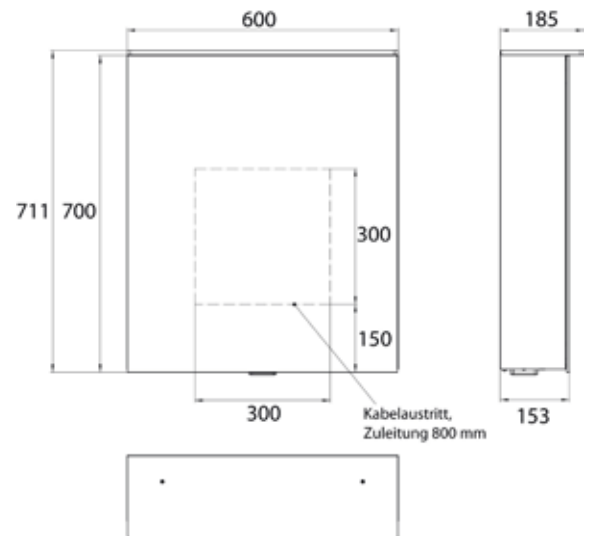

Lichtspiegelschrank Pure 2 Design (LED), 600 mm, IP 20, 16 W, 2.700-6.500 K
Aufputzmodell, 4 stufenlos einstellbare Ablagen, 2 Türen, 2 Steckdosen, Höhe: 711 mm, mit Lichtsegel
(Waschtischbeleuchtung, Oberlicht separat abschaltbar)

Illuminated mirror cabinet Pure 2 Design (LED), 600 mm, IP 20, 16 W, 2.700-6.500 K
wall-mounted model, 4 continuously adjustable shelves, 2 doors, 2 sockets, height: 711 mm, with light sail (washbasin lighting, light sail can be switched off separately)

aluminium
aluminium

9797 054 02

1.375,00 € 2