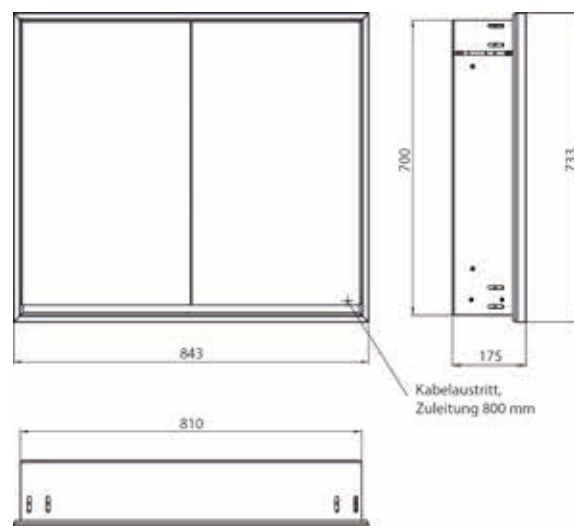

Lichtspiegelschrank loft, 800 mm, 2 Türen, **Aufputzmodell** mit verspiegelten Seitenwänden, IP 20.
Umlaufende LED-Beleuchtung, verspiegelte Rückwand, 2 stufenlos einstellbare Ablagen, 2 Türen, 1 Steckdose, Lichtsteuerung über 3 kapazitive von außen bedienbare Touch-Bedienfelder (An/Aus, Helligkeit und Lichtfarbe - kalt/warm - stufenlos einstellbar), Kabeldurchlass nach außen bei geschlossenen Spiegeltüren.
Höhe: 733 mm

Illuminated mirror cabinet loft, 800 mm, 2 doors, **wall-mounted model** with mirrored side panels, IP 20.
Surrounding LED lights, mirrored back panel, 2 continuously adjustable shelves, 2 doors, 1 socket, light control via 3 capacitive touch control panels which can be operated from the outside (on/off, brightness and light colour - cold/warm - continuously adjustable), external cable routing for closed mirror doors.
Height: 733 mm.

aluminium/spiegel 9798 051 06 2.364,70 € 2
aluminium/mirror

Lichtspiegelschrank loft, 800 mm, 2 Türen, **Unterputzmodell**, IP 20.
Umlaufende LED-Beleuchtung, verspiegelte Rückwand, 2 stufenlos einstellbare Ablagen, 2 Türen, 1 Steckdose, Lichtsteuerung über 3 kapazitive von außen bedienbare Touch-Bedienfelder (An/Aus, Helligkeit und Lichtfarbe - kalt/warm - stufenlos einstellbar), Kabeldurchlass nach außen bei geschlossenen Spiegeltüren.
Höhe: 733 mm