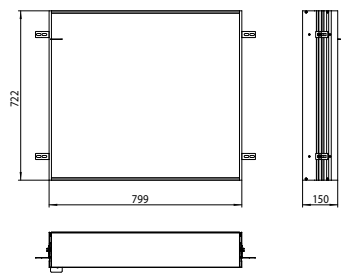

Einbaurahmen
für Lichtspiegelschrank prime 2, 800 mm
Built-in frame
for illuminated mirror cabinet prime 2,
800 mm

Einbaurahmen 9497 000 19 251,40 € 2
Built-in frame