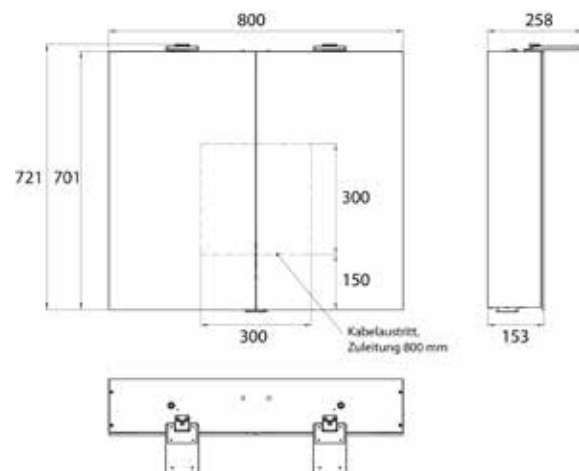

Lichtspiegelschrank Pure 2 Style (LED), 1000 mm, IP 20, 24 W, 2.700-6.500 K
Aufputzmodell, 4 stufenlos einstellbare Ablagen, 2 Türen, 2 Steckdosen, Höhe: 721 mm, zwei LED-Aufsatzleuchten (Waschtischbeleuchtung, Oberlicht separat abschaltbar)

Illuminated mirror cabinet Pure 2 Style (LED), 1000 mm, IP 20, 24 W, 2.700-6.500 K

Surface-mounted model, 4 continuously adjustable shelves, 2 doors, 2 sockets, height: 721 mm, two LED top lights (washbasin light, top light can be switched off separately)

aluminium
aluminium

9797 053 04

1.527,40 € 2