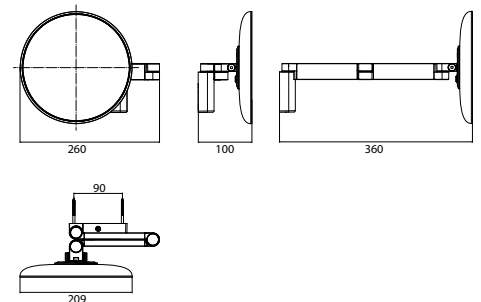

LED Rasier- und Kosmetikspiegel mit emco light system, rund, Wandmodell, Doppelgelenkarm mit Wandanschluss

2 Lichttaster, Helligkeit und Lichtfarbe - kalt/warm (3.000 - 6.000 K) - stufenlos dimmbar.

Mit emco light system: Bedienung der Funktionen Ein/Aus, Lichtstärke, Lichtfarbe (3.000 bis 6.000 K) über App, Controller oder direkt am Produkt. Detailinformationen zum emco light system unter www.emco-bath.com

LED Shaving- and cosmetic mirror with emco light system, round, wall mounted, two swivel arms

2 switches, brightness and luminous colour cold/warm (3.000 - 6.000 K) continuously dimmable.

With emco light system: operation of the functions On/Off, luminous intensity, light color (3.000 to 6.000 K) via App, Controller or directly at the touch touch-control panel. For detailed information about emco light system please check www.emco-bath.com

chrom, Vergr.: 5-fach	1095 080 35	739,50 €	2
chrome, 5 magn. glass			
chrom, Vergr.: 3-fach	1095 080 36	739,50 €	2
chrome, 3 magn. glass			
schwarz, Vergr.: 5-fach	1095 133 35	849,40 €	2
black, 5 magn. glass			
schwarz, Vergr.: 3-fach	1095 133 36	849,40 €	2
black, 3 magn. glass