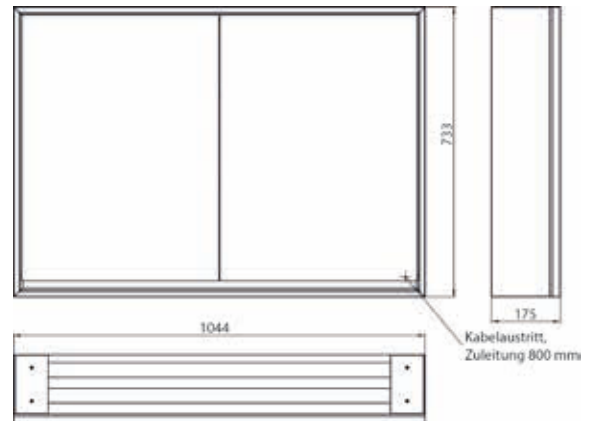

Lichtspiegelschrank loft, 1.000 mm, 2 Türen, **Unterputzmodell**, IP 20.
Umlaufende LED-Beleuchtung, verspiegelte Rückwand, 2 stufenlos einstellbare Ablagen, 2 Türen, 2 Steckdosen, Lichtsteuerung über 3 kapazitive von außen bedienbare Touch-Bedienfelder (An/Aus, Helligkeit und Lichtfarbe - kalt/warm - stufenlos einstellbar), Kabeldurchlass nach außen bei geschlossenen Spiegeltüren.
Höhe: 733 mm

Illuminated mirror cabinet loft, 1.000 mm, 2 doors, **built-in version**, IP 20.
Surrounding LED lights, mirrored back panel, 2 continuously adjustable shelves, 2 doors, 2 sockets, light control via 3 capacitive touch control panels which can be operated from the outside (on/off, brightness and light colour - cold/warm - continuously adjustable), external cable routing for closed mirror doors
Height: 733 mm.

aluminium/spiegel 9798 051 13 2.481,90 € 2
aluminium/mirror
Einbaurahmen 9798 000 03 291,40 € 2
Built-in frame