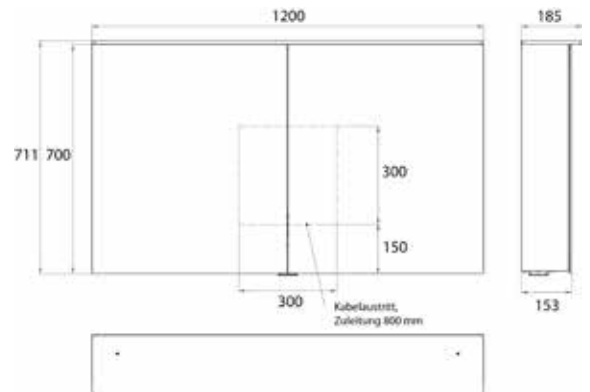

Lichtspiegelschrank Pure 2 Design (LED), 1400 mm, IP 20, 32 W, 2.700-6.500 K Aufputzmodell, 6 stufenlos einstellbare Ablagen, 3 Türen, 2 Steckdosen, Höhe: 711 mm, mit Lichtsegel (Waschtischbeleuchtung, Oberlicht separat abschaltbar)

Illuminated mirror cabinet Pure 2 Design (LED), 1400 mm, IP 20, 32 W, 2.700-6.500 K wall-mounted model, 6 continuously adjustable shelves, 3 doors, 2 sockets, height: 711 mm, with light sail (washbasin lighting, light sail can be switched off separately)

aluminium
aluminium

9797 054 06

2.463,40 € 2