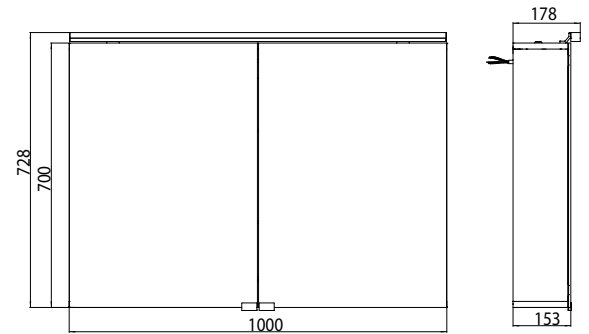

Lichtspiegelschrank pure (LED), 1.200 mm, IP 44, 15 W, 4.000 K
Aufputzmodell, 4 einstellbare Ablagen, 3 Türen, 1 Steckdose, 1 Lichtschalter, Höhe: 728 mm, LED-Leuchte (Version mit Waschtischbeleuchtung: 2 Steckdosen, 2 Lichtschalter)
Illuminated mirror cabinet pure (LED), 1.200 mm, IP 44, 15 W, 4.000 K wall-mounted model, 4 adjustable shelves, 3 doors, 1 socket, 1 switch, height: 728 mm, LED-Light (Version with washbasin illumination: 2 sockets, 2 switch)

ohne Waschtischbeleuchtung without washbasin illumination	9797 050 84	1.786,80 €	2
mit Waschtischbeleuchtung with washbasin illumination	9797 052 84	1.943,40 €	2