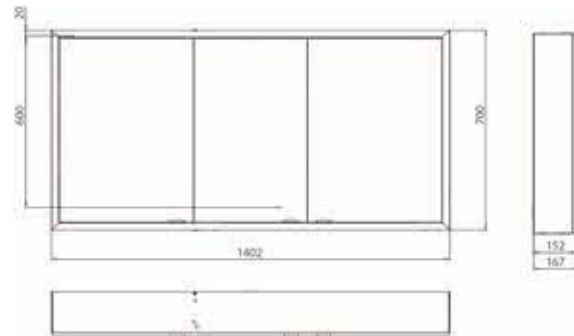

emco prime Facelift

PG

Lichtspiegelschrank prime Facelift, 1.400 mm, 3 Türen, Aufputzmodell, IP20
Seitenwand verspiegelt, mit verspiegelter- oder weißer Glasrückwand, 4 stufenlos einstellbare Ablagen, 3 Türen, 2 Steckdosen, stufenlose Lichtsteuerung (an/aus, Helligkeit und Lichtfarbe) über drei in die Glasrückwand integrierte Touchsensoren, Höhe: 700 mm, LED-Beleuchtung

Illuminated mirror cabinet prime Facelift, 1.400 mm, 3 doors, **wall-mounted version**, IP 20 with mirrored or white glass back panel, mirrored side panels, 4 continuously adjustable crystal glass shelves, 3 doors, 2 sockets, continuous light control (on/off, brightness and light color) via three touch sensors which are integrated into the glass rear wall, height: 700 mm, LED-lights

aluminium/spiegel	9497 062 87	3.075,50 €	2
aluminium/mirror			
aluminium/weiss	9497 063 87	3.075,50 €	2
aluminium/white			
aluminium/schwarz	9497 135 87	3.536,80 €	2
aluminium/black			

Lichtspiegelschrank prime Facelift, 1.400 mm, 3 Türen, **Unterputzmodell**, IP20, mit verspiegelter- oder weißer Glasrückwand, 4 stufenlos einstellbare Ablagen, 3 Türen, 2 Steckdosen, stufenlose Lichtsteuerung (an/aus, Helligkeit und Lichtfarbe) über drei in die Glasrückwand integrierte Touchsensoren, Höhe: 730 mm, LED-Beleuchtung
Unterputz-Lichtspiegelschrank, immer mit Einbaurahmen bestellen

Illuminated mirror cabinet prime Facelift, 1.400 mm, 3 doors, **built-in version**, IP 20 with mirrored or white glass back panel, 4 continuously adjustable crystal glass shelves, 3 doors, 2 sockets, continuous light control (on/off, brightness and light color) via three touch sensors which are integrated into the glass rear wall, height: 730 mm, LED-lights
Built-in illuminated mirror cabinet, please order with built-in frame.

aluminium/spiegel	9497 062 97	3.040,10 €	2
aluminium/mirror			
aluminium/weiss	9497 063 97	3.040,10 €	2
aluminium/white			
aluminium/schwarz	9497 135 97	3.496,10 €	2
aluminium/black			
Einbaurahmen	9497 000 30	309,00 €	2
Built-in frame