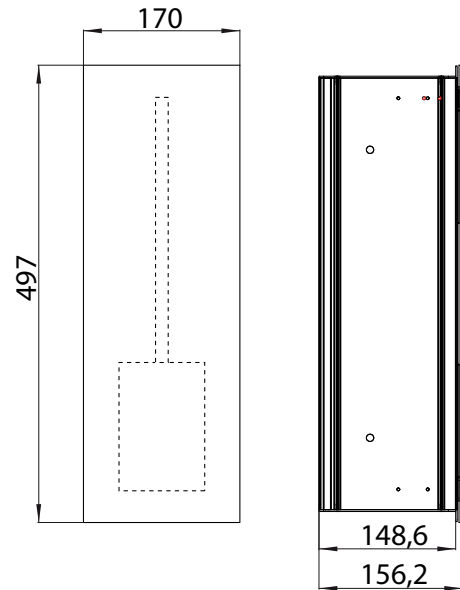

Toilettenbürstengarnitur-Modul - Unterputzmodell
1 Tür, Türanschlag links/rechts wechselbar
Unterputzmodule bitte immer mit Einbaurahmen bestellen
Module for toilet brush set - built-in-model
1 door, door hinge left/right changeable
Please order built-in modules with an installation frame

optiwhite	9734 274 31	732,00 €	2
optiwhite			
schwarz	9734 275 31	732,00 €	2
black			
Einbaurahmen	9730 000 31	119,10 €	2
Built-in frame