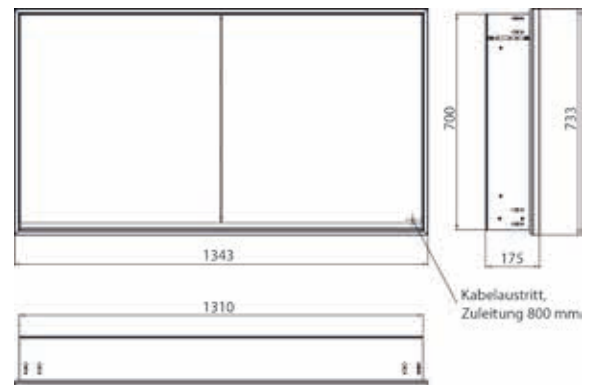

Lichtspiegelschrank loft, 1.300 mm, 2 Türen, **Aufputzmodell** mit verspiegelten Seitenwänden, IP 20.
Umlaufende LED-Beleuchtung, verspiegelte Rückwand, 2 stufenlos einstellbare Ablagen, 2 Türen, 2 Steckdosen, Lichtsteuerung über 3 kapazitive von außen bedienbare Touch-Bedienfelder (An/Aus, Helligkeit und Lichtfarbe - kalt/warm - stufenlos einstellbar), Kabeldurchlass nach außen bei geschlossenen Spiegeltüren.
Höhe: 733 mm

Illuminated mirror cabinet loft, 1.300 mm, 2 doors, **wall-mounted model** with mirrored side panels, IP 20.
Surrounding LED lights, mirrored back panel, 2 continuously adjustable shelves, 2 doors, 2 sockets, light control via 3 capacitive touch control panels which can be operated from the outside (on/off, brightness and light colour - cold/warm - continuously adjustable), external cable routing for closed mirror doors. Height: 733 mm.

aluminium/spiegel 9798 051 20 3.038,30 € 2
aluminium/mirror

Lichtspiegelschrank loft, 1.300 mm, 2 Türen, **Unterputzmodell**, IP 20.
Umlaufende LED-Beleuchtung, verspiegelte Rückwand, 2 stufenlos einstellbare Ablagen, 2 Türen, 2 Steckdosen, Lichtsteuerung über 3 kapazitive von außen bedienbare Touch-Bedienfelder (An/Aus, Helligkeit und Lichtfarbe - kalt/warm - stufenlos einstellbar), Kabeldurchlass nach außen bei geschlossenen Spiegeltüren.
Höhe: 733 mm