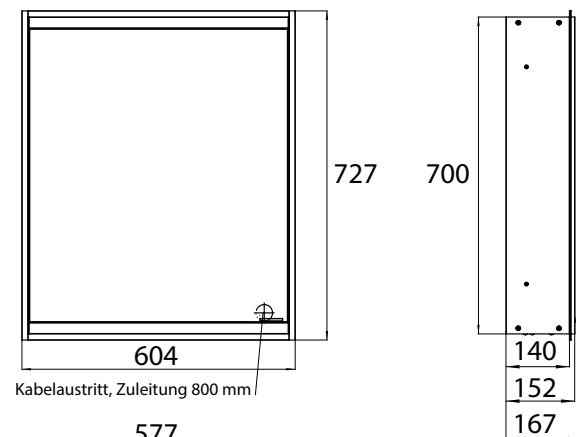

Lichtspiegelschrank prime 2, 600 mm, 1 Tür, **Unterputzmodell**, IP 20
mit verspiegelter- oder weißer Glasrückwand, 2 stufenlos einstellbare Ablagen, 1 Tür (Türanschlag links), 1 Steckdose und 1 Lichtschalter, Höhe: 730 mm, LED-Beleuchtung (ca. 4.000 K)

Unterputz-Lichtspiegelschrank, immer mit Einbaurahmen bestellen

Illuminated mirror cabinet prime 2, 600 mm, 1 door, **built-in version**, IP 20 with mirrored or white glass back panel, 2 continuously adjustable crystal glass shelves, 1 door (door hinge left), 1 socket and 1 switch, height: 730 mm, LED-lights (ca. 4.000 K), IP 20

Built-in illuminated mirror cabinet, please order with built-in frame.

aluminium/spiegel	9497 050 31	1.411,60 €	2
aluminium/mirror			
aluminium/weiss	9497 051 31	1.411,60 €	2
aluminium/white			
Einbaurahmen	9497 000 20	221,60 €	2
Built-in frame