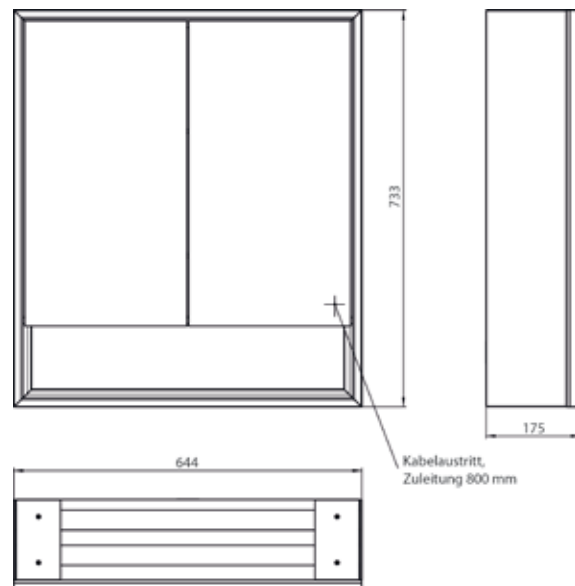

emco loft mit Unterfach

emco loft with lower compartment

PG

Lichtspiegelschrank loft mit Unterfach, 600 mm, 2 Türen, **Aufputzmodell** mit verspiegelten Seitenwänden, IP 20. Umlaufende LED-Beleuchtung, verspiegelte Rückwand, 2 stufenlos einstellbare Ablagen, 2 Türen, 1 Steckdose, Lichtsteuerung über 3 kapazitive von außen bedienbare Touch-Bedienfelder (An/Aus, Helligkeit und Lichtfarbe - kalt/warm - stufenlos einstellbar), Kabeldurchlass nach außen bei geschlossenen Spiegeltüren. Offenes Unterfach (Höhe: 122 mm) über die komplette Breite mit verspiegelter Rückwand. Höhe: 733 mm

Illuminated mirror cabinet loft with an accessible compartment, 600 mm, 2 doors, **wall-mounted model** with mirrored side panels, IP 20. Surrounding LED lights, mirrored back panel, 2 continuously adjustable shelves, 2 doors, 1 socket, light control via 3 capacitive touch control panels which can be operated from the outside (on/off, brightness and light colour - cold/warm - continuously adjustable), external cable routing for closed mirror doors. Accessible compartment (height: 122 mm) on the bottom with mirrored rear wall. Height: 733 mm.

aluminium/spiegel 9798 052 04 2.203,80 € 2
aluminium/mirror