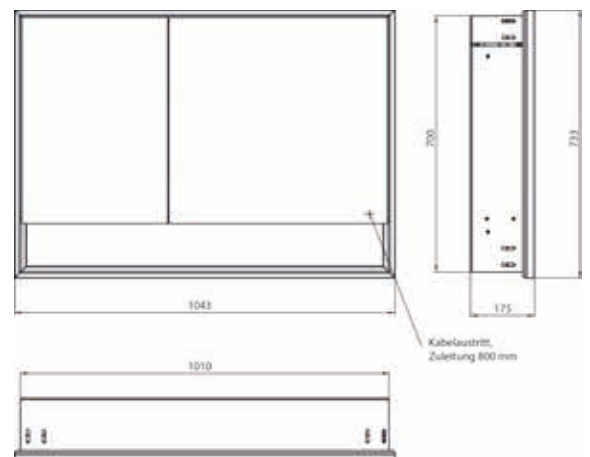

emco loft mit Unterfach

emco loft with lower compartment

PG

Lichtspiegelschrank loft mit Unterfach, 1.000 mm, 2 Türen, **Unterputzmodell**, IP 20.

Umlaufende LED-Beleuchtung, verspiegelte Rückwand, 2 stufenlos einstellbare Ablagen, 2 Türen (breite Tür rechts), 2 Steckdosen, Lichtsteuerung über 3 kapazitive von außen bedienbare Touch-Bedienfelder (An/Aus, Helligkeit und Lichtfarbe - kalt/warm - stufenlos einstellbar), Kabeldurchlass nach außen bei geschlossenen Spiegeltüren. Offenes Unterfach (Höhe: 122 mm) über die komplette Breite mit verspiegelter Rückwand. Höhe: 733 mm

Unterputz-Lichtspiegelschrank, immer mit Einbaurahmen bestellen

Illuminated mirror cabinet loft with an accessible compartment, 1.000 mm, 2 doors, **built-in version**, IP 20.

Surrounding LED lights, mirrored back panel, 2 continuously adjustable shelves, 2 doors (wide door on the right), 2 sockets, light control via 3 capacitive touch control panels which can be operated from the outside (on/off, brightness and light colour - cold/warm - continuously adjustable), external cable routing for closed mirror doors. Accessible compartment (height: 122 mm) on the bottom with mirrored rear wall. Height: 733 mm. Built-in illuminated mirror cabinet, please order with built-in frame.

aluminium/spiegel	9798 052 15	2.481,90 €	2
aluminium/mirror			
Einbaurahmen	9798 000 03	291,40 €	2
Built-in frame