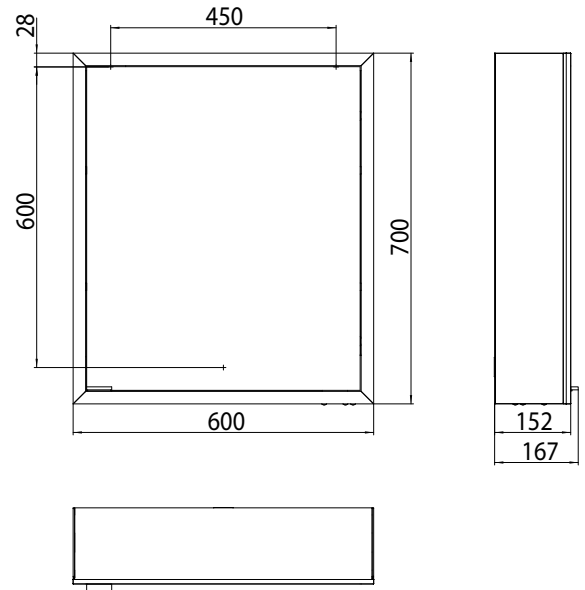

emco prime

mit Lichtpaket · with light-package

PG

Lichtspiegelschrank prime, 600 mm, 1 Tür, **Aufputzmodell**, IP 20 mit Lichtpaket, Seitenwand verspiegelt, mit verspiegelter- oder weißer Glasrückwand, 2 stufenlos einstellbare Ablagen, 1 Tür (Türanschlag rechts), 1 Steckdose und 2 Lichttaster (Helligkeit und Lichtfarbe - kalt/warm - stufenlos dimmbar), Höhe: 700 mm, LED-Beleuchtung rundum
Illuminated mirror cabinet prime, 600 mm, 1 door, **wall-mounted version**, IP 20 with light-package, with mirrored or white glass back panel, mirrored side panels, 2 continuously adjustable crystal glass shelves, 1 door (door hinge right, 1 socket and 2 switches (brightness and luminous colour cold/warm continuously dimmable), height: 700 mm, surrounding LED-lights, IP 20

aluminium/spiegel	9497 060 60	1.924,40 €	2
aluminium/mirror			
aluminium/weiss	9497 061 60	1.924,40 €	2
aluminium/white			
schwarz/spiegel	9497 133 60	2.219,10 €	2
black/mirror