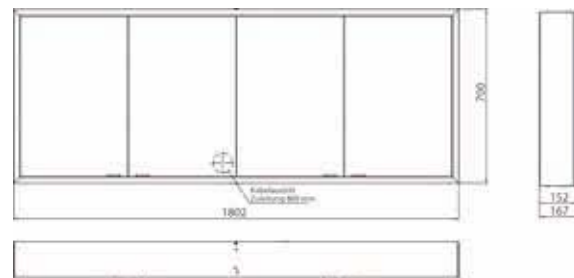

emco prime Facelift

PG

Lichtspiegelschrank prime Facelift, 1.800 mm, 4 Türen, **Aufputzmodell**, IP20
Seitenwand verspiegelt, mit verspiegelter- oder weißer Glasrückwand, 4 stufenlos einstellbare Ablagen, 4 Türen, 2 Steckdosen, stufenlose Lichtsteuerung (an/aus, Helligkeit und Lichtfarbe) über drei in die Glasrückwand integrierte Touchsensoren, Höhe: 700 mm, LED-Beleuchtung

Illuminated mirror cabinet prime Facelift, 1.800 mm, 4 doors, **wall-mounted version**, IP 20 with mirrored or white glass back panel, mirrored side panels, 4 continuously adjustable crystal glass shelves, 4 doors, 2 sockets, continuous light control (on/off, brightness and light color) via three touch sensors which are integrated into the glass rear wall, height: 700 mm, LED-lights

aluminium/spiegel	9497 062 88	3.425,00 €	2
aluminium/mirror			
aluminium/weiss	9497 063 88	3.425,00 €	2
aluminium/white			
aluminium/schwarz	9497 135 88	3.938,80 €	2
aluminium/black			

Lichtspiegelschrank prime Facelift, 1.800 mm, 4 Türen, **Unterputzmodell**, IP20 mit verspiegelter- oder weißer Glasrückwand, 4 stufenlos einstellbare Ablagen, 4 Türen, 2 Steckdosen, stufenlose Lichtsteuerung (an/aus, Helligkeit und Lichtfarbe) über drei in die Glasrückwand integrierte Touchsensoren, Höhe: 730 mm, LED-Beleuchtung

Unterputz-Lichtspiegelschrank, immer mit Einbaurahmen bestellen

Illuminated mirror cabinet prime Facelift, 1.800 mm, 4 doors, **built-in version**, IP 20 with mirrored or white glass back panel, 4 continuously adjustable crystal glass shelves, 4 doors, 2 sockets, continuous light control (on/off, brightness and light color) via three touch sensors which are integrated into the glass rear wall, height: 730 mm, LED-lights
Built-in illuminated mirror cabinet, please order with built-in frame.

aluminium/spiegel	9497 062 98	3.395,00 €	2
aluminium/mirror			
aluminium/weiss	9497 063 98	3.395,00 €	2
aluminium/white			
aluminium/schwarz	9497 135 98	3.904,30 €	2
aluminium/black			
Einbaurahmen	9497 000 32	355,00 €	2
Built-in frame