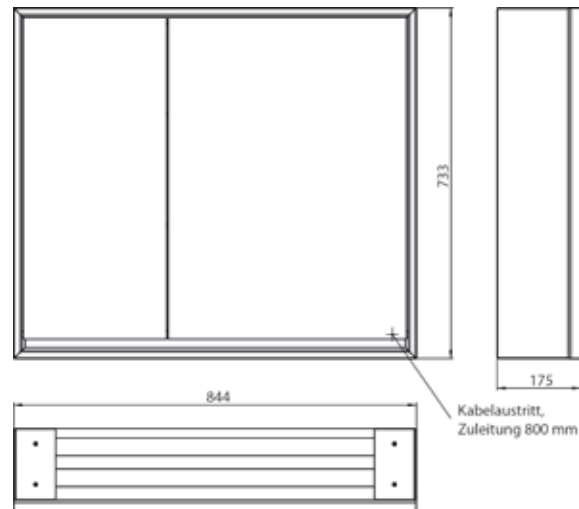

Lichtspiegelschrank loft, 800 mm, 2 Türen, **Unterputzmodell**, IP 20.
Umlaufende LED-Beleuchtung, verspiegelte Rückwand, 2 stufenlos einstellbare Ablagen, 2 Türen (breite Tür rechts), 1 Steckdose, Lichtsteuerung über 3 kapazitive von außen bedienbare Touch-Bedienfelder (An/Aus, Helligkeit und Lichtfarbe - kalt/warm - stufenlos einstellbar), Kabeldurchlass nach außen bei geschlossenen Spiegeltüren.
Höhe: 733 mm

Unterputz-Lichtspiegelschrank, immer mit Einbaurahmen bestellen
Illuminated mirror cabinet loft, 800 mm, 2 doors, **built-in version**, IP 20.
Surrounding LED lights, mirrored back panel, 2 continuously adjustable shelves, 2 doors (wide door on the right), 1 socket, light control via 3 capacitive touch control panels which can be operated from the outside (on/off, brightness and light colour - cold/warm - continuously adjustable), external cable routing for closed mirror doors. Height: 733 mm
Built-in illuminated mirror cabinet, please order with built-in frame.

aluminium/spiegel 9798 051 09 2.306,10 € 2
aluminium/mirror
Einbaurahmen 9798 000 02 251,40 € 2
Built-in frame