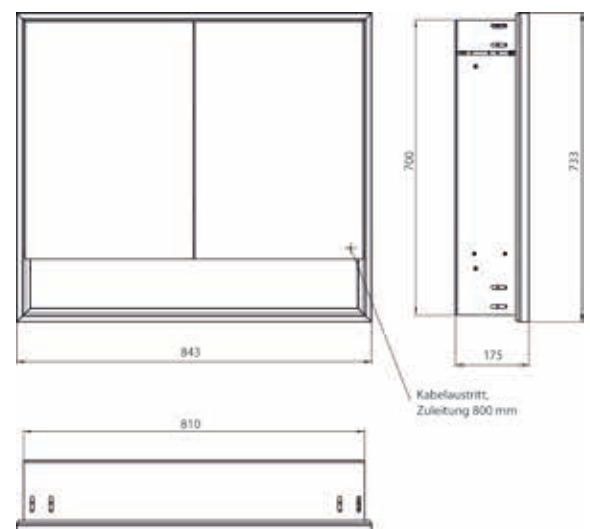

emco loft mit Unterfach

emco loft with lower compartment

PG

Lichtspiegelschrank loft mit Unterfach, 800 mm, 2 Türen, **Unterputzmodell**, IP 20.
Umlaufende LED-Beleuchtung, verspiegelte Rückwand, 2 stufenlos einstellbare Ablagen, 2 Türen, 1 Steckdose, Lichtsteuerung über 3 kapazitive von außen bedienbare Touch-Bedienfelder (An/Aus, Helligkeit und Lichtfarbe - kalt/warm - stufenlos einstellbar), Kabeldurchlass nach außen bei geschlossenen Spiegeltüren. Offenes Unterfach (Höhe: 122 mm) über die komplette Breite mit verspiegelter Rückwand. Höhe: 733 mm
Unterputz-Lichtspiegelschrank, immer mit Einbaurahmen bestellen

Illuminated mirror cabinet loft with an accessible compartment, 800 mm, 2 doors, **built-in version**, IP 20.
Surrounding LED lights, mirrored back panel, 2 continuously adjustable shelves, 2 doors, 1 socket, light control via 3 capacitive touch control panels which can be operated from the outside (on/off, brightness and light colour - cold/warm - continuously adjustable), external cable routing for closed mirror doors. Accessible compartment (height: 122 mm) on the bottom with mirrored rear wall. Height: 733 mm.
Built-in illuminated mirror cabinet, please order with built-in frame.

aluminium/spiegel	9798 052 07	2.306,10 €	2
aluminium/mirror			
Einbaurahmen	9798 000 02	251,40 €	2
Built-in frame