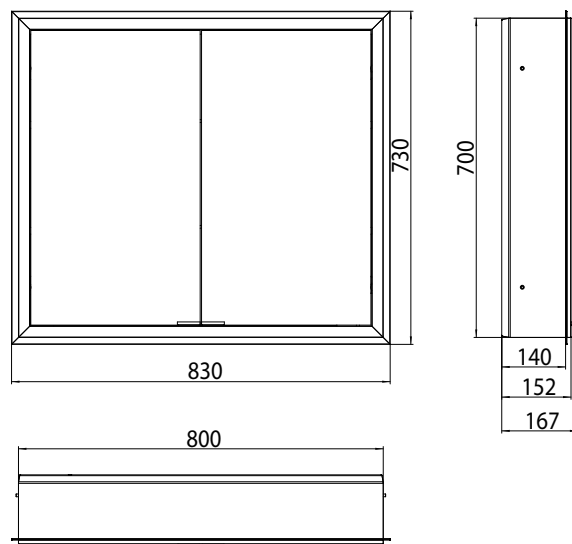

Lichtspiegelschrank prime, 800 mm, 2 Türen, **Unterputzmodell**, IP 20
mit verspiegelter- oder weißer Glasrückwand, 2 stufenlos einstellbare Ablagen, 2 Türen, 1 Steckdose und 1 Lichtschalter, Höhe: 730 mm, LED-Beleuchtung rundum (ca. 4.000 K)
Unterputz-Lichtspiegelschrank, immer mit Einbaurahmen bestellen
Illuminated mirror cabinet prime, 800 mm, 2 doors, **built-in version**, IP 20
with mirrored or white glass back panel, 2 continuously adjustable crystal glass shelves, 2 doors, 1 socket and 1 switch, height: 730 mm, surrounding LED-lights (ca. 4.000 K), IP 20
Built-in illuminated mirror cabinet, please order with built-in frame.

aluminium/spiegel	9497 050 72	1.889,50 €	2
aluminium/mirror			
aluminium/weiss	9497 051 72	1.889,50 €	2
aluminium/white			
Einbaurahmen	9497 000 11	251,40 €	2
Built-in frame