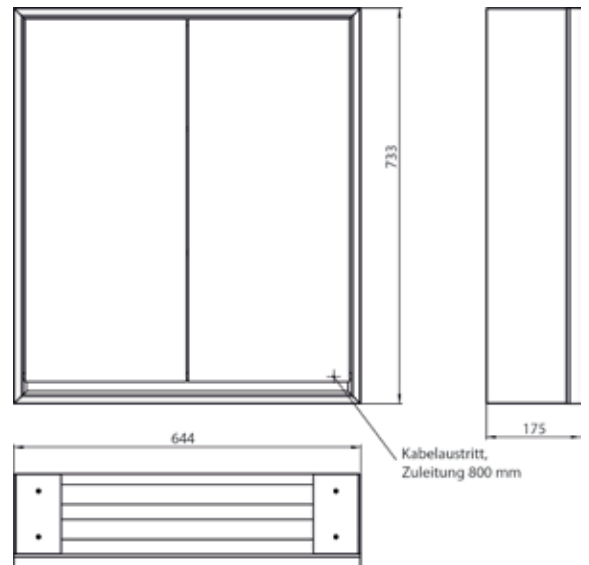

Lichtspiegelschrank loft, 600 mm, 2 Türen, **Aufputzmodell** mit verspiegelten Seitenwänden, IP 20.
Umlaufende LED-Beleuchtung, verspiegelte Rückwand, 2 stufenlos einstellbare Ablagen, 2 Türen, 1 Steckdose, Lichtsteuerung über 3 kapazitive von außen bedienbare Touch-Bedienfelder (An/Aus, Helligkeit und Lichtfarbe - kalt/warm - stufenlos einstellbar), Kabeldurchlass nach außen bei geschlossenen Spiegeltüren.
Höhe: 733 mm

Illuminated mirror cabinet loft, 600 mm, 2 doors, **wall-mounted model** with mirrored side panels, IP 20.
Surrounding LED lights, mirrored back panel, 2 continuously adjustable shelves, 2 doors, 1 socket, light control via 3 capacitive touch control panels which can be operated from the outside (on/off, brightness and light colour - cold/warm - continuously adjustable), external cable routing for closed mirror doors
Height: 733 mm.

aluminium/spiegel 9798 051 04 2.203,80 € 2
aluminium/mirror

loft

Lichtspiegelschrank loft, 600 mm, 2 Türen, **Unterputzmodell**, IP 20.
Umlaufende LED-Beleuchtung, verspiegelte Rückwand, 2 stufenlos einstellbare Ablagen, 2 Türen, 1 Steckdose, Lichtsteuerung über 3 kapazitive von außen bedienbare Touch-Bedienfelder (An/Aus, Helligkeit und Lichtfarbe - kalt/warm - stufenlos einstellbar), Kabeldurchlass nach außen bei geschlossenen Spiegeltüren.
Höhe: 733 mm

Unterputz-Lichtspiegelschrank, immer mit Einbaurahmen bestellen
Illuminated mirror cabinet loft, 600 mm, 2 doors, **built-in version**, IP 20.
Surrounding LED lights, mirrored back panel, 2 continuously adjustable shelves, 2 doors, 1 socket, light control via 3 capacitive touch control panels which can be operated from the outside (on/off, brightness and light colour - cold/warm - continuously adjustable), external cable routing for closed mirror doors
Height: 733 mm.
Built-in illuminated mirror cabinet, please order with built-in frame.

aluminium/spiegel 9798 051 05 2.144,90 € 2
aluminium/mirror
Einbaurahmen 9798 000 01 221,60 € 2
Built-in frame