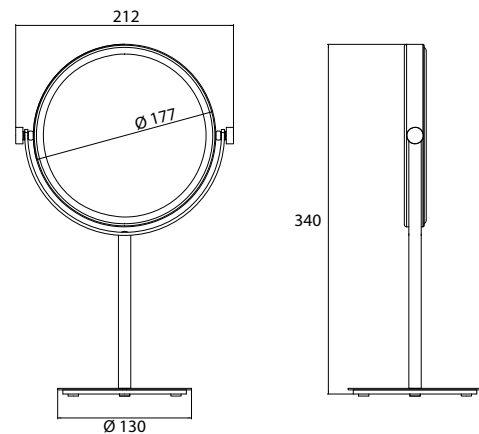

emco kosmetikspiegel pure

emco cosmetic mirror pure

PG

	Standspiegel, rund, Ø 229 mm standing mirror, round, Ø 229 mm	3-fach, chrom 3-times, chrome	1094 001 18	158,50 € 2
	Standspiegel, rund, Ø 177 mm standing mirror, round, Ø 177 mm	3-fach, chrom 3-times, chrome	1094 001 16	114,10 € 2
	Reisespiegel, 5-fach, rund, Ø 83 mm travel mirror, 5-times, round, Ø 83 mm	5-fach, chrom 5-times, chrome	1094 001 23	25,30 € 2