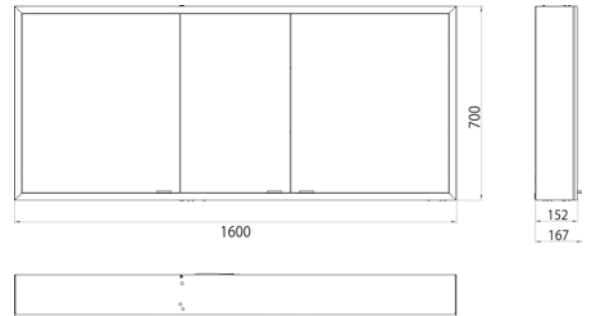

emco prime Facelift

PG

Lichtspiegelschrank prime Facelift, 1.600 mm, 3 Türen, **Aufputzmodell**, IP20
Seitenwand verspiegelt, mit verspiegelter- oder weißer Glasrückwand, 4 stufenlos einstellbare Ablagen, 3 Türen, 2 Steckdosen, stufenlose Lichtsteuerung (an/aus, Helligkeit und Lichtfarbe) über drei in die Glasrückwand integrierte Touchsensoren, Höhe: 700 mm, LED-Beleuchtung

Illuminated mirror cabinet prime Facelift, 1.600 mm, 3 doors, **wall-mounted version**, IP 20 with mirrored or white glass back panel, mirrored side panels, 4 continuously adjustable crystal glass shelves, 3 doors, 2 sockets, continuous light control (on/off, brightness and light color) via three touch sensors which are integrated into the glass rear wall, height: 700 mm, LED-lights

aluminium/spiegel	9497 062 86	3.322,50 €	2
aluminium/mirror			
aluminium/weiss	9497 063 86	3.322,50 €	2
aluminium/white			
aluminium/schwarz	9497 135 86	3.816,30 €	2
aluminium/black			

Lichtspiegelschrank prime Facelift, 1.600 mm, 3 Türen, **Unterputzmodell**, IP20, mit verspiegelter- oder weißer Glasrückwand, 4 stufenlos einstellbare Ablagen, 3 Türen, 2 Steckdosen, stufenlose Lichtsteuerung (an/aus, Helligkeit und Lichtfarbe) über drei in die Glasrückwand integrierte Touchsensoren, Höhe: 730 mm, LED-Beleuchtung
Unterputz-Lichtspiegelschrank, immer mit Einbaurahmen bestellen

Illuminated mirror cabinet prime Facelift, 1.600 mm, 3 doors, **built-in version**, IP 20 with mirrored or white glass back panel, 4 continuously adjustable crystal glass shelves, 3 doors, 2 sockets, continuous light control (on/off, brightness and light color) via three touch sensors which are integrated into the glass rear wall, height: 730 mm, LED-lights
Built-in illuminated mirror cabinet, please order with built-in frame.

aluminium/spiegel	9497 062 96	3.287,50 €	2
aluminium/mirror			
aluminium/weiss	9497 063 96	3.287,50 €	2
aluminium/white			
aluminium/schwarz	9497 135 96	3.780,60 €	2
aluminium/black			
Einbaurahmen	9497 000 29	315,20 €	2
Built-in frame