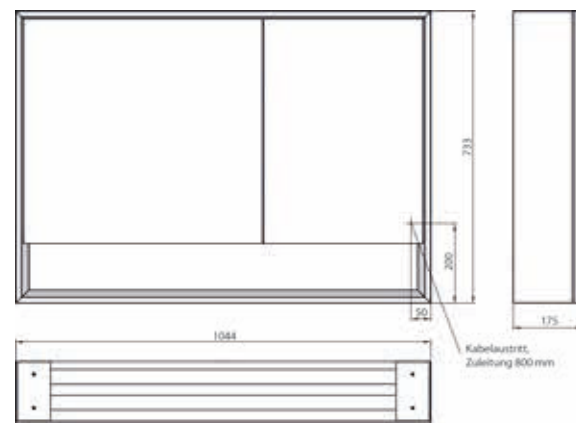

emco loft mit Unterfach

emco loft with lower compartment

PG

Lichtspiegelschrank loft mit Unterfach, 1.000 mm, 2 Türen, **Aufputzmodell** mit verspiegelten Seitenwänden, IP 20. Umlaufende LED-Beleuchtung, verspiegelte Rückwand, 2 stufenlos einstellbare Ablagen, 2 Türen (breite Tür links), 2 Steckdosen, Lichtsteuerung über 3 kapazitive von außen bedienbare Touch-Bedienfelder (An/Aus, Helligkeit und Lichtfarbe - kalt/warm - stufenlos einstellbar), Kabeldurchlass nach außen bei geschlossenen Spiegeltüren. Offenes Unterfach (Höhe: 122 mm) über die komplette Breite mit verspiegelter Rückwand. Höhe: 733 mm

Illuminated mirror cabinet loft with an accessible compartment, 1.000 mm, 2 doors, **wall-mounted model** with mirrored side panels, IP 20.

Surrounding LED lights, mirrored back panel, 2 continuously adjustable shelves, 2 doors (wide door on the left), 2 sockets, light control via 3 capacitive touch control panels which can be operated from the outside (on/off, brightness and light colour - cold/warm - continuously adjustable), external cable routing for closed mirror doors. Accessible compartment (height: 122 mm) on the bottom with mirrored rear wall. Height: 733 mm.

aluminium/spiegel	9798 052 16	2.511,10 €	2
aluminium/mirror