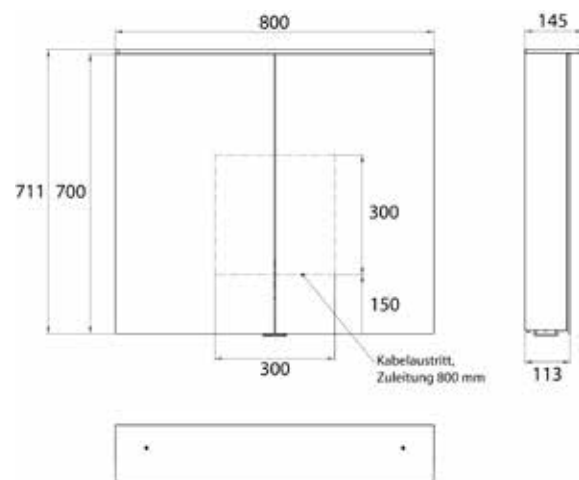

Lichtspiegelschrank Flat 2 Design (LED), 1000 mm, IP 20, 23 W, 2.700-6.500 K
Aufputzmodell, 4 stufenlos einstellbare Ablagen, 2 Türen, 2 Steckdosen, Höhe: 711 mm, mit Lichtsegel (Waschtischbeleuchtung, Oberlicht separat abschaltbar)
Illuminated mirror cabinet Flat 2 Design (LED), 1000 mm, IP 20, 23 W, 2.700-6.500 K
wall-mounted model, 4 continuously adjustable shelves, 2 doors, 2 sockets, height: 711 mm, with light sail (washbasin lighting, light sail can be switched off separately)

aluminium 9797 064 04 1.531,90 € 2
aluminium