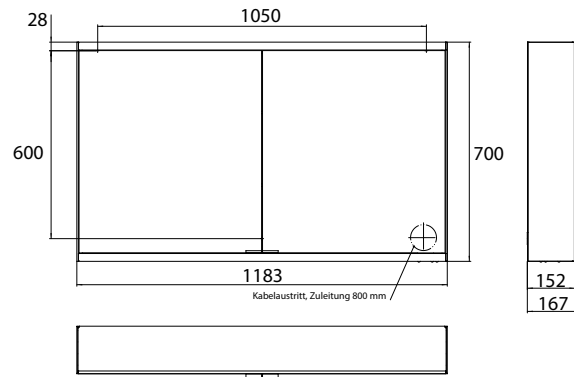

Lichtspiegelschrank prime 2, 1.200 mm, 2 Türen, **Unterputzmodell**, IP 20
mit verspiegelter- oder weißer Glasrückwand, 2 stufenlos einstellbare Ablagen, 2 Türen, 2 Steckdosen und 1 Lichtschalter, Höhe: 730 mm, LED-Beleuchtung (ca. 4.000 K)
Unterputz-Lichtspiegelschrank, immer mit Einbaurahmen bestellen
Illuminated mirror cabinet prime 2, 1.200 mm, 2 doors, **built-in version**, IP 20
with mirrored or white glass back panel, 2 continuously adjustable crystal glass shelves, 2 doors, 2 sockets and 1 switch, height: 730 mm, LED-lights (ca. 4.000 K), IP 20
Built-in illuminated mirror cabinet, please order with built-in frame.

aluminium/spiegel	9497 050 56	2.136,80 €	2
aluminium/mirror			
aluminium/weiss	9497 051 56	2.136,80 €	2
aluminium/white			
Einbaurahmen	9497 000 17	299,30 €	2
Built-in frame