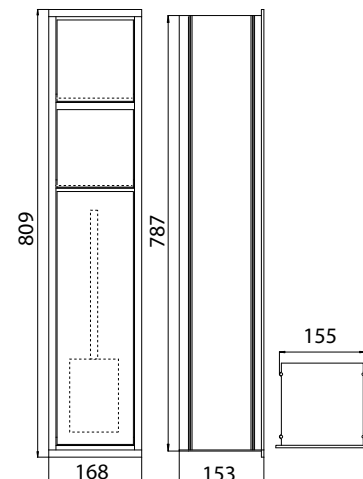

WC-Modul - Unterputzmodell
Reserverollen- / Feuchtpapierbox,
Papierhalter, Toilettenbürstengarnitur,
Türanschlag links/rechts wechselbar
Unterputzmodule bitte immer mit
Einbaurahmen bestellen
Module for WC - build in model
Boxes for spare paper holder, WC-paper,
toilet brush set, door hinge left/right
changeable
Please order built-in modules with an
installation frame

aluminium/optiwhite	9750 274 50	1.062,20 €	2
aluminium/optiwhite			
aluminium/schwarz	9750 275 50	1.062,20 €	2
aluminium/black			
chrom/optiwhite	9750 278 50	1.168,30 €	2
chrome/optiwhite			
chrom/schwarz	9750 279 50	1.168,30 €	2
chrome/black			
Einbaurahmen	9750 000 51	145,50 €	2
Built-in frame