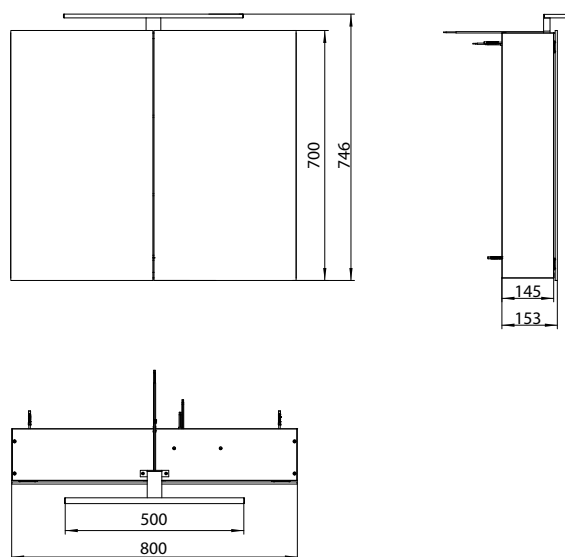

LED-Lichtspiegelschrank mee, 800 mm,
IP 44, 4.000 K
Aufputzmodell, 2 einstellbare Ablagen, 2
Türen, 1 Steckdose, 1 Lichtschalter, Höhe:
746 mm, 500 mm LED-Leuchte
Illuminated mirror cabinet mee (LED),
800 mm, IP 44, 4.000 K
wall-mounted model, 2 adjustable shel-
ves, 2 doors, 1 socket, 1 switch, height:
746 mm, 500 mm LED-Light

aluminium 9498 050 51 859,00 € 2
aluminium

LED-Lichtspiegelschrank mee, 1.000 mm,
IP 44, 4.000 K
Aufputzmodell, 2 einstellbare Ablagen, 2
Türen, 1 Steckdose, 1 Lichtschalter, Höhe:
746 mm, 600 mm LED-Leuchte
Illuminated mirror cabinet mee (LED),
1.000 mm, IP 44, 4.000 K
wall-mounted model, 2 adjustable shel-
ves, 2 doors, 1 socket, 1 switch, height:
746 mm, 600 mm LED-Light

aluminium 9498 050 52 937,80 € 2
aluminium