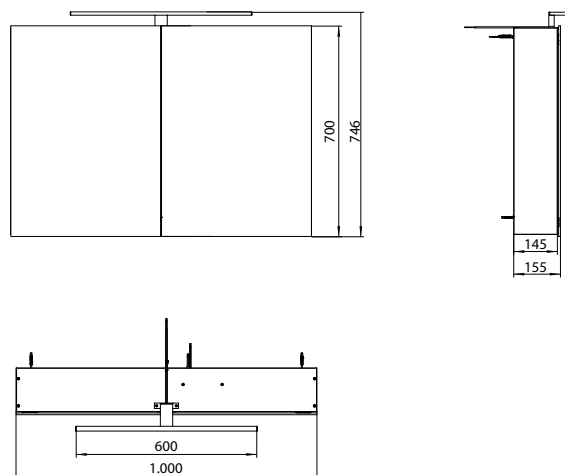

LED-Lichtspiegelschrank mee, 800 mm,
IP 44, 4.000 K
Aufputzmodell, 2 einstellbare Ablagen, 2
Türen, 1 Steckdose, 1 Lichtschalter, Höhe:
746 mm, 500 mm LED-Leuchte
Illuminated mirror cabinet mee (LED),
800 mm, IP 44, 4.000 K
wall-mounted model, 2 adjustable shel-
ves, 2 doors, 1 socket, 1 switch, height:
746 mm, 500 mm LED-Light

aluminium 9498 050 51 859,00 € 2
aluminium

LED-Lichtspiegelschrank mee, 1.000 mm,
IP 44, 4.000 K
Aufputzmodell, 2 einstellbare Ablagen, 2
Türen, 1 Steckdose, 1 Lichtschalter, Höhe:
746 mm, 600 mm LED-Leuchte
Illuminated mirror cabinet mee (LED),
1.000 mm, IP 44, 4.000 K
wall-mounted model, 2 adjustable shel-
ves, 2 doors, 1 socket, 1 switch, height:
746 mm, 600 mm LED-Light

aluminium 9498 050 52 937,80 € 2
aluminium