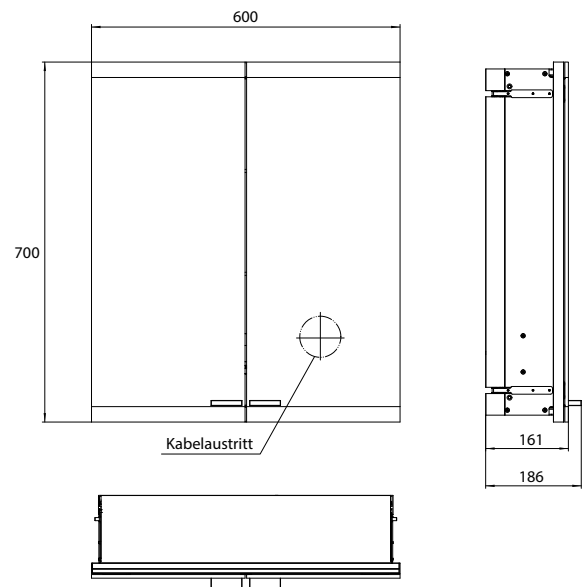

Illuminated mirror cabinet evo, 600 mm, 2 doors, **built-in version**, IP 20
with emco light system: operation of the functions On/Off, luminous intensity, light color (2.700 to 6.500 K) and scene (Cosmetic, Energizing, Relaxing) via App, Controller or directly at the touch-control panel. Connection of different light sources via Bluetooth. For detailed information about emco light system please check www.emco-bath.com.
Without emco light system: continuous light control on/off, brightness and light color (2.700 bis 6.500 K) via three integrated touch control panels. Horizontal LED-lights with mirrored back panel, 2 continuously adjustable crystal glass shelves, 2 sockets, height: 700 mm
Built-in illuminated mirror cabinet, please order with built-in frame.

aluminium, mit emco light system, ohne Spiegelheizung	9397 080 13	3.001,30 €	2
aluminium, with emco light system, without heating area			
aluminium, ohne emco light system, ohne Spiegelheizung	9397 081 13	2.531,20 €	2
aluminium, without emco light system, without heating area			
schwarz, mit emco light system, ohne Spiegelheizung	9397 133 13	3.603,80 €	2
black, with emco light system, without heating area			
Einbaurahmen Built-in frame	9397 000 01	213,30 €	2