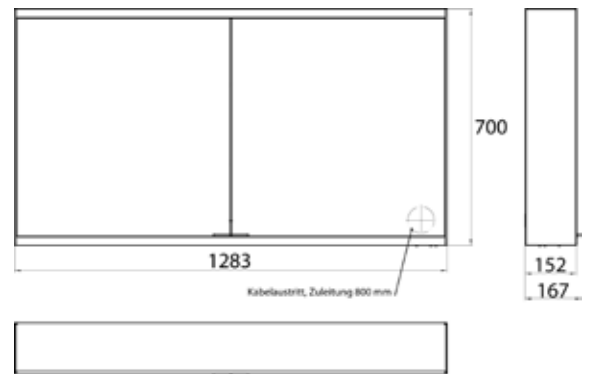

Lichtspiegelschrank prime 2 Facelift, 1.300 mm, 2 Türen, **Unterputzmodell**, IP20
mit verspiegelter- oder weißer Glasrückwand, 2 stufenlos einstellbare Ablagen, 2 Türen, 2 Steckdosen, stufenlose Lichtsteuerung (an/aus, Helligkeit und Lichtfarbe) über drei in die Glasrückwand integrierte Touchsensoren, Höhe: 730 mm, LED-Beleuchtung

Unterputz-Lichtspiegelschrank, immer mit Einbaurahmen bestellen

Illuminated mirror cabinet prime 2 Facelift, 1.300 mm, 2 doors, **built-in version**, IP 20

with mirrored or white glass back panel, 2 continuously adjustable crystal glass shelves, 2 doors, 2 sockets, continuous light control (on/off, brightness and light color) via three touch sensors which are integrated into the glass rear wall, height: 730 mm, LED-lights
Built-in illuminated mirror cabinet, please order with built-in frame.

aluminium/spiegel	9497 062 57	2.626,70 €	2
aluminium/mirror			
aluminium/weiss	9497 063 57	2.626,70 €	2
aluminium/white			
aluminium/schwarz	9497 135 57	3.020,70 €	2
aluminium/black			
Einbaurahmen	9497 000 16	304,00 €	2
Built-in frame