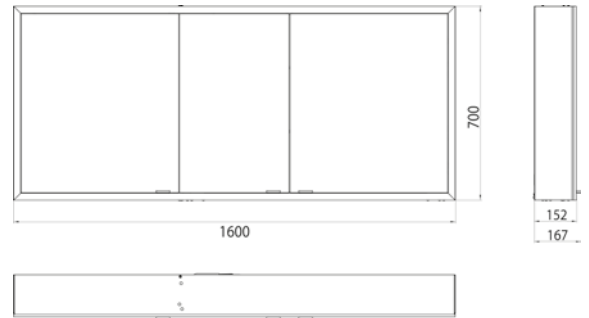

emco prime

mit Lichtpaket · with light-package

PG

Lichtspiegelschrank prime, 1.600 mm, 3 Türen, **Aufputzmodell**, IP 20 mit Lichtpaket, Seitenwand verspiegelt, mit verspiegelter- oder weißer Glasrückwand, 4 stufenlos einstellbare Ablagen, 3 Türen, 2 Steckdosen und 2 Lichttaster (Helligkeit und Lichtfarbe - kalt/warm - stufenlos dimmbar), Höhe: 700 mm, LED-Beleuchtung

Illuminated mirror cabinet prime, 1.600 mm, 3 doors, **wall-mounted version**, IP 20

with light-package, with mirrored or white glass back panel, mirrored side panels, 4 continuously adjustable crystal glass shelves, 3 doors, 2 sockets and 2 switches (brightness and luminous colour cold/warm continuously dimmable), height: 700 mm, LED-lights, IP 20

aluminium/spiegel	9497 060 86	3.322,50 €	2
aluminium/mirror			
aluminium/weiss	9497 061 86	3.322,50 €	2
aluminium/white			
schwarz/spiegel	9497 133 86	3.816,30 €	2
black/mirror			

Lichtspiegelschrank prime, 1.600 mm, 3 Türen, **Unterputzmodell**, IP 20 mit Lichtpaket, mit verspiegelter- oder weißer Glasrückwand, 4 stufenlos einstellbare Ablagen, 3 Türen, 2 Steckdosen und 2 Lichttaster (Helligkeit und Lichtfarbe - kalt/warm - stufenlos dimmbar), Höhe: 730 mm, LED-Beleuchtung

Illuminated mirror cabinet prime, 1.600 mm, 3 doors, **built-in version**, IP 20

with light-package, with mirrored or white glass back panel, 4 continuously adjustable crystal glass shelves, 3 doors, 2 sockets and 2 switches (brightness and luminous colour cold/warm continuously dimmable), height: 730 mm, LED-lights, IP 20

aluminium/spiegel	9497 060 96	3.322,50 €	2
aluminium/mirror			
aluminium/weiss	9497 061 96	3.322,50 €	2
aluminium/white			
schwarz/spiegel	9497 133 96	3.816,30 €	2
black/mirror			
Einbaurahmen	9497 000 29	315,20 €	2
Built-in frame