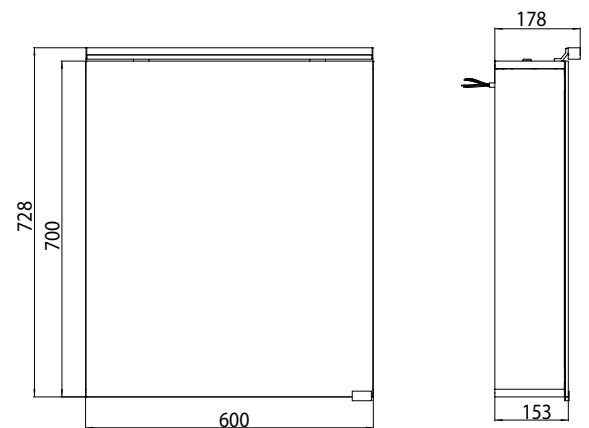

emco pure

PG

Lichtspiegelschrank pure (LED), 500 mm, IP 44, 5 W, 4.000 K
Aufputzmodell, 2 stufenlos einstellbare Ablagen, 1 Tür, 1 Steckdose, 1 Lichtschalter, Höhe: 728 mm, LED-Leuchte (Version mit Waschtischbeleuchtung: 2 Steckdosen, 2 Schalter)
Illuminated mirror cabinet pure (LED), 500 mm, IP 44, 5 W, 4.000 K
wall-mounted model, 2 continuously adjustable shelves, 1 door, 1 socket, 1 switch, height: 728 mm, LED-Light (Version with washbasin: 2 sockets, 2 switch)

ohne Waschtischbeleuchtung
without washbasin illumination
mit Waschtischbeleuchtung
with washbasin illumination

9797 050 86
9797 052 86

1.029,20 €
1.183,70 €

2
2

Lichtspiegelschrank pure (LED), 600 mm, IP 44, 7 W, 4.000 K
Aufputzmodell, 2 stufenlos einstellbare Ablagen, 1 Tür, 1 Steckdose, 1 Lichtschalter, Höhe: 728 mm, LED-Leuchte
Illuminated mirror cabinet pure (LED), 600 mm, IP 44, 7 W, 4.000 K
wall-mounted model, 2 continuously adjustable shelves, 1 door, 1 socket, 1 switch, height: 728 mm, LED-Light

ohne Waschtischbeleuchtung
without washbasin illumination
mit Waschtischbeleuchtung
with washbasin illumination

9797 050 85
9797 052 85

1.057,70 €
1.211,00 €

2
2