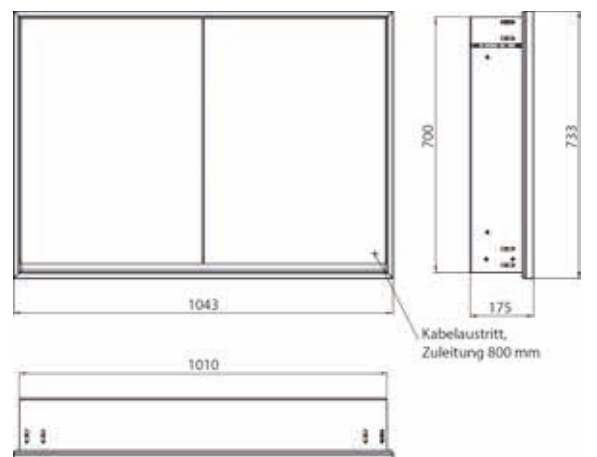

Lichtspiegelschrank loft, 1.000 mm, 2 Türen, **Aufputzmodell** mit verspiegelten Seitenwänden, IP 20.
Umlaufende LED-Beleuchtung, verspiegelte Rückwand, 2 stufenlos einstellbare Ablagen, 2 Türen, 2 Steckdosen, Lichtsteuerung über 3 kapazitive von außen bedienbare Touch-Bedienfelder (An/Aus, Helligkeit und Lichtfarbe - kalt/warm - stufenlos einstellbar), Kabeldurchlass nach außen bei geschlossenen Spiegeltüren.
Höhe: 733 mm

Illuminated mirror cabinet loft, 1.000 mm, 2 doors, **wall-mounted model** with mirrored side panels, IP 20.
Surrounding LED lights, mirrored back panel, 2 continuously adjustable shelves, 2 doors, 2 sockets, light control via 3 capacitive touch control panels which can be operated from the outside (on/off, brightness and light colour - cold/warm - continuously adjustable), external cable routing for closed mirror doors
Height: 733 mm.

aluminium/spiegel 9798 051 12 2.511,10 € 2
aluminium/mirror

Lichtspiegelschrank loft, 1.000 mm, 2 Türen, **Unterputzmodell**, IP 20.
Umlaufende LED-Beleuchtung, verspiegelte Rückwand, 2 stufenlos einstellbare Ablagen, 2 Türen, 2 Steckdosen, Lichtsteuerung über 3 kapazitive von außen bedienbare Touch-Bedienfelder (An/Aus, Helligkeit und Lichtfarbe - kalt/warm - stufenlos einstellbar), Kabeldurchlass nach außen bei geschlossenen Spiegeltüren.
Höhe: 733 mm

Illuminated mirror cabinet loft, 1.000 mm, 2 doors, **built-in version**, IP 20.
Surrounding LED lights, mirrored back panel, 2 continuously adjustable shelves, 2 doors, 2 sockets, light control via 3 capacitive touch control panels which can be operated from the outside (on/off, brightness and light colour - cold/warm - continuously adjustable), external cable routing for closed mirror doors
Height: 733 mm.