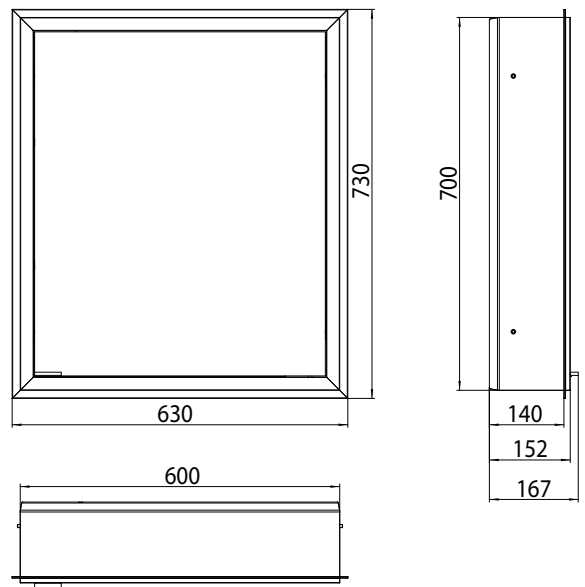

Lichtspiegelschrank prime, 600 mm, 1 Tür, **Unterputzmodell**, IP 20 mit Lichtpaket, mit verspiegelter- oder weißer Glasrückwand, 2 stufenlos einstellbare Ablagen, 1 Tür (Türanschlag rechts), 1 Steckdose und 2 Lichttaster (Helligkeit und Lichtfarbe - kalt/warm - stufenlos dimmbar), Höhe: 730 mm, LED-Beleuchtung rundum
Unterputz-Lichtspiegelschrank, immer mit Einbaurahmen bestellen
Illuminated mirror cabinet prime, 600 mm, 1 door, **built-in version**, IP 20 with light-package, with mirrored or white glass back panel, 2 continuously adjustable crystal glass shelves, 1 door (door hinge right), 1 socket and 2 switches (brightness and luminous colour cold/warm continuously dimmable), height: 730 mm, surrounding LED-lights, IP 20
Built-in illuminated mirror cabinet, please order with built-in frame.

aluminium/spiegel	9497 060 70	1.882,70 €	2
aluminium/mirror			
aluminium/weiss	9497 061 70	1.882,70 €	2
aluminium/white			
schwarz/spiegel	9497 133 70	2.170,30 €	2
black/mirror			
Einbaurahmen	9497 000 10	221,60 €	2
Built-in frame