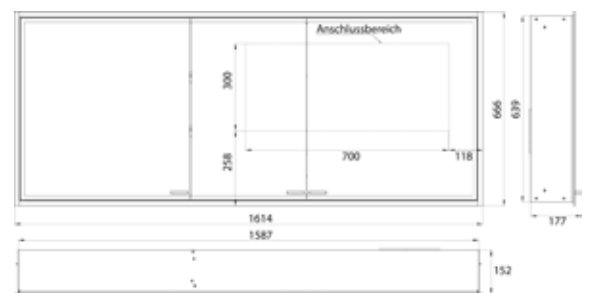

ohne light system without light system	9897 071 10	4.682,20 €	2
mit light system with light system	9897 081 10	5.101,80 €	2
Einbaurahmen Built-in frame	9897 000 23	359,20 €	2

prestige 2