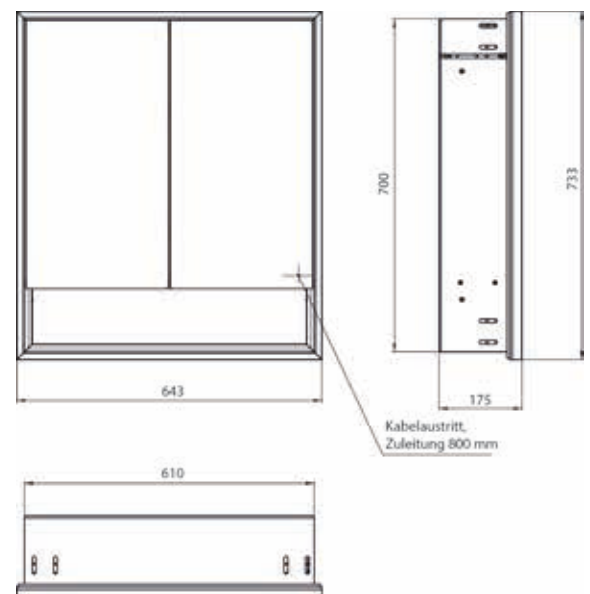

emco loft mit Unterfach

emco loft with lower compartment

PG

Lichtspiegelschrank loft mit Unterfach, 600 mm, 2 Türen, **Unterputzmodell**, IP 20.
Umlaufende LED-Beleuchtung, verspiegelte Rückwand, 2 stufenlos einstellbare Ablagen, 2 Türen, 1 Steckdose, Lichtsteuerung über 3 kapazitive von außen bedienbare Touch-Bedienfelder (An/Aus, Helligkeit und Lichtfarbe - kalt/warm - stufenlos einstellbar), Kabeldurchlass nach außen bei geschlossenen Spiegeltüren. Offenes Unterfach (Höhe: 122 mm) über die komplette Breite mit verspiegelter Rückwand. Höhe: 733 mm
Unterputz-Lichtspiegelschrank, immer mit Einbaurahmen bestellen
Illuminated mirror cabinet loft with an accessible compartment, 600 mm, 2 doors, **built-in version**, IP 20.
Surrounding LED lights, mirrored back panel, 2 continuously adjustable shelves, 2 doors, 1 socket, light control via 3 capacitive touch control panels which can be operated from the outside (on/off, brightness and light colour - cold/warm - continuously adjustable), external cable routing for closed mirror doors. Accessible compartment (height: 122 mm) on the bottom with mirrored rear wall. Height: 733 mm.
Built-in illuminated mirror cabinet, please order with built-in frame.

aluminium/spiegel	9798 052 05	2.144,90 €	2
aluminium/mirror			
Einbaurahmen	9798 000 01	221,60 €	2
Built-in frame			

loft