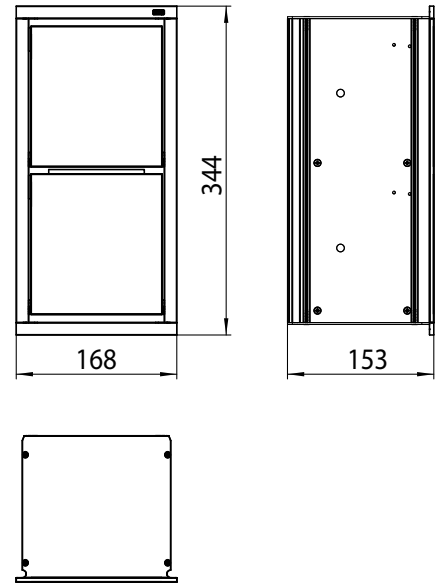

WC-Papier-Modul - Unterputzmodell
Unterputzmodule bitte immer mit
Einbaurahmen bestellen
Module for toilet paper - built-in-model
Please order built-in modules with an
installation frame

chrom/optiwwhite	9725 278 21	785,50 €	2
chrome/optiwwhite			
chrom/schwarz	9725 279 21	785,50 €	2
chrome/black			
Einbaurahmen	9725 000 21	110,60 €	2
Built-in frame