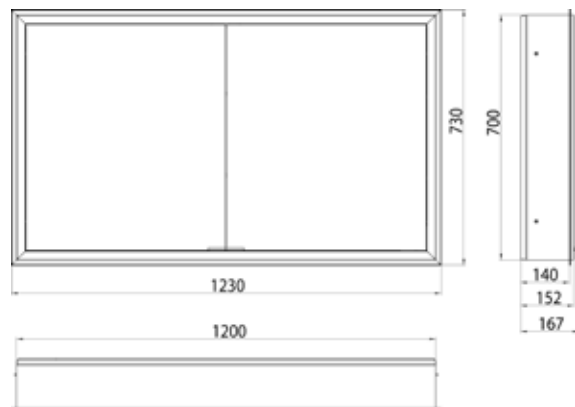

emco prime Facelift

PG

Lichtspiegelschrank prime Facelift, 1.200 mm, 2 Türen, **Aufputzmodell**, IP20
Seitenwand verspiegelt, mit verspiegelter- oder weißer Glasrückwand, 2 stufenlos einstellbare Ablagen, 2 Türen, 2 Steckdosen, stufenlose Lichtsteuerung (an/aus, Helligkeit und Lichtfarbe) über drei in die Glasrückwand integrierte Touchsensoren, Höhe: 700 mm, LED-Beleuchtung

Illuminated mirror cabinet prime Facelift, 1.200 mm, 2 doors, **wall-mounted version**, IP 20 with mirrored or white glass back panel, mirrored side panels, 2 continuously adjustable crystal glass shelves, 2 doors, 2 sockets, continuous light control (on/off, brightness and light color) via three touch sensors which are integrated into the glass rear wall, height: 700 mm, LED-lights

aluminium/spiegel	9497 062 84	2.642,60 €	2
aluminium/mirror			
aluminium/weiss	9497 063 84	2.642,60 €	2
aluminium/white			
aluminium/schwarz	9497 135 84	3.042,10 €	2
aluminium/black			

Lichtspiegelschrank prime Facelift, 1.200 mm, 2 Türen, **Unterputzmodell**, IP20, mit verspiegelter- oder weißer Glasrückwand, 2 stufenlos einstellbare Ablagen, 2 Türen, 2 Steckdosen, stufenlose Lichtsteuerung (an/aus, Helligkeit und Lichtfarbe) über drei in die Glasrückwand integrierte Touchsensoren, Höhe: 730 mm, LED-Beleuchtung

Unterputz-Lichtspiegelschrank, immer mit Einbaurahmen bestellen