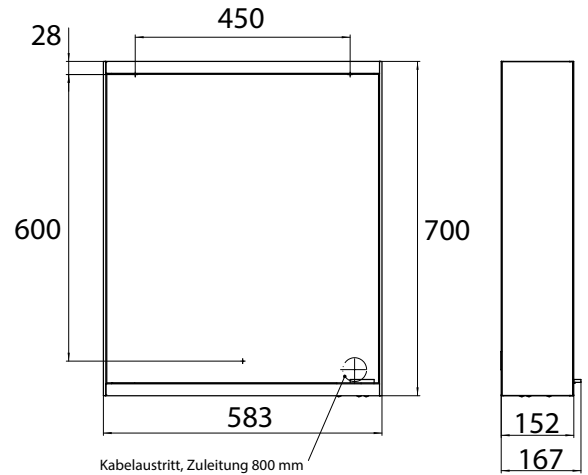

Lichtspiegelschrank prime 2, 600 mm, 1 Tür, **Aufputzmodell**, IP 20 mit Lichtpaket, Seitenwand verspiegelt, mit verspiegelter- oder weißer Glasrückwand, 2 stufenlos einstellbare Ablagen, 1 Tür (Türanschlag links), 1 Steckdose und 2 Lichttaster (Helligkeit und Lichtfarbe - kalt/warm - stufenlos dimmbar), Höhe: 700 mm, LED-Beleuchtung

Illuminated mirror cabinet prime 2, 600 mm, 1 door, **wall-mounted version**, IP 20 with light-package, with mirrored or white glass back panel, mirrored side panels, 2 continuously adjustable crystal glass shelves, 1 door (door hinge left), 1 socket and 2 switches (brightness and luminous colour cold/warm continuously dimmable), height: 700 mm, LED-lights, IP 20

aluminium/spiegel	9497 060 21	1.760,00 €	2
aluminium/mirror			
aluminium/weiss	9497 061 21	1.760,00 €	2
aluminium/white