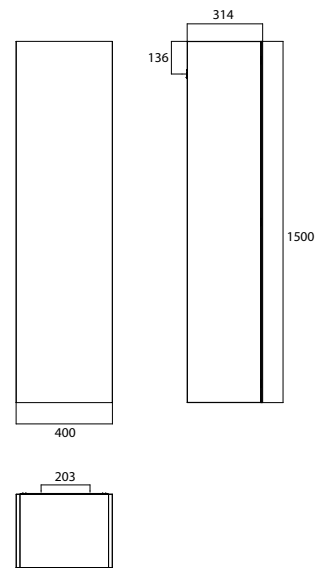

Hochschrank, 1.500 mm, mit Doppelspiegeltür
Korpus aus 16 mm MDF-Lackplatten, hochglanz schwarz oder weiß. Beidseitig verspiegelte Glastür (Verbundglas) mit Tip-on Beschlag. 4 Glasablagen. 1 LED-Innenraumleuchte mit Türkontaktschalter. Schrankaufhänger mit Aushängesicherung.

Tall cabinet, 1,500 mm, with double mirror door

Body made of 16 mm MDF lacquer boards, high-gloss black or white. Glass door mirrored on both sides (laminated glass) with tip-on fitting. 4 glass shelves. 1 LED interior luminaire with door contact switch. Cabinet hanger with safety catch.

weiss hochglanz/
spiegel

9579 504 01

1.647,20 €

2

white high gloss/
mirror

schwarz hochglanz/
spiegel

9579 509 01

1.647,20 €

2

black high gloss/
mirror

brm evo