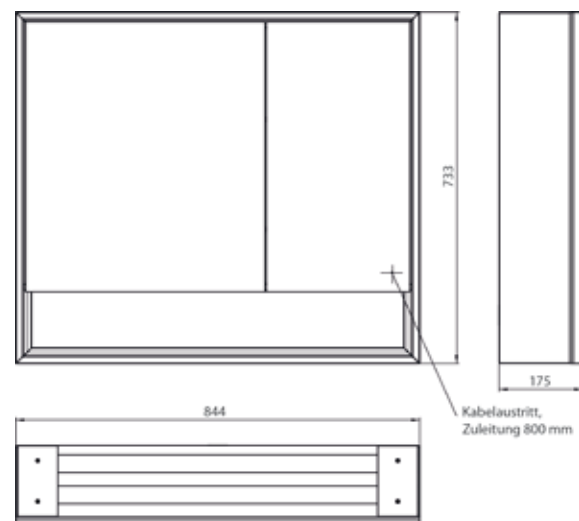

emco loft mit Unterfach

emco loft with lower compartment

PG

Lichtspiegelschrank loft mit Unterfach, 800 mm, 2 Türen, **Aufputzmodell** mit verspiegelten Seitenwänden, IP 20. Umlaufende LED-Beleuchtung, verspiegelte Rückwand, 2 stufenlos einstellbare Ablagen, 2 Türen (breite Tür links), 1 Steckdose, Lichtsteuerung über 3 kapazitive von außen bedienbare Touch-Bedienfelder (An/Aus, Helligkeit und Lichtfarbe - kalt/warm - stufenlos einstellbar), Kabeldurchlass nach außen bei geschlossenen Spiegeltüren. Offenes Unterfach (Höhe: 122 mm) über die komplette Breite mit verspiegelter Rückwand. Höhe: 733 mm

Illuminated mirror cabinet loft with an accessible compartment, 800 mm, 2 doors, **wall-mounted model** with mirrored side panels, IP 20.

Surrounding LED lights, mirrored back panel, 2 continuously adjustable shelves, 2 doors (wide door on the left), 1 socket, light control via 3 capacitive touch control panels which can be operated from the outside (on/off, brightness and light colour - cold/warm - continuously adjustable), external cable routing for closed mirror doors. Accessible compartment (height: 122 mm) on the bottom with mirrored rear wall. Height: 733 mm.

aluminium/spiegel 9798 052 10 2.364,70 € 2
aluminium/mirror