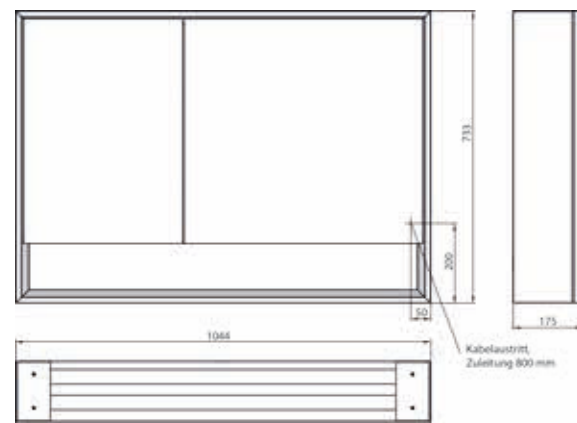

emco loft mit Unterfach

emco loft with lower compartment

PG

Lichtspiegelschrank loft mit Unterfach, 1.000 mm, 2 Türen, **Aufputzmodell** mit verspiegelten Seitenwänden, IP 20. Umlaufende LED-Beleuchtung, verspiegelte Rückwand, 2 stufenlos einstellbare Ablagen, 2 Türen (breite Tür rechts), 2 Steckdosen, Lichtsteuerung über 3 kapazitive von außen bedienbare Touch-Bedienfelder (An/Aus, Helligkeit und Lichtfarbe - kalt/warm - stufenlos einstellbar), Kabeldurchlass nach außen bei geschlossenen Spiegeltüren. Offenes Unterfach (Höhe: 122 mm) über die komplette Breite mit verspiegelter Rückwand. Höhe: 733 mm

Illuminated mirror cabinet loft with an accessible compartment, 1.000 mm, 2 doors, **wall-mounted model** with mirrored side panels, IP 20.

Surrounding LED lights, mirrored back panel, 2 continuously adjustable shelves, 2 doors (wide door on the right), 2 sockets, light control via 3 capacitive touch control panels which can be operated from the outside (on/off, brightness and light colour - cold/warm - continuously adjustable), external cable routing for closed mirror doors. Accessible compartment (height: 122 mm) on the bottom with mirrored rear wall. Height: 733 mm.

aluminium/spiegel	9798 052 14	2.511,10 €	2
aluminium/mirror