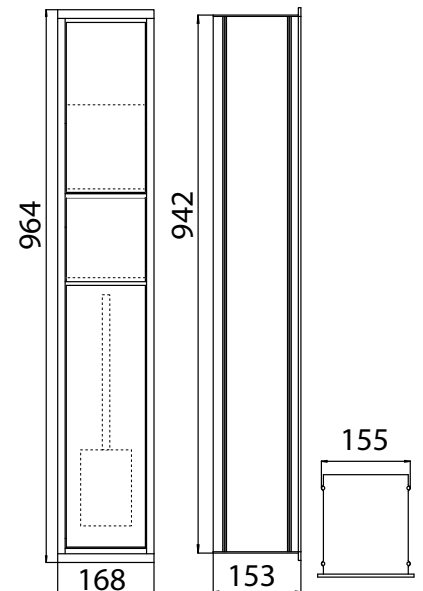

WC-Modul - Unterputzmodell
Fach mit Einlegeboden, Papierhalterbox, Toilettenbürstengarnitur
Türanschlag links/rechts wechselbar
Unterputzmodule bitte immer mit Einbaurahmen bestellen
Module for WC - build in model
Boxes for Accessories, WC paper, Toilet brush set box, door hinge left/right changeable
Please order built-in modules with an installation frame

chrom/optiwhite chrome/optiwhite	9760 278 64	1.382,30 €	2
chrom/schwarz chrome/black	9760 279 64	1.382,30 €	2
Einbaurahmen Built-in frame	9760 000 61	157,90 €	2