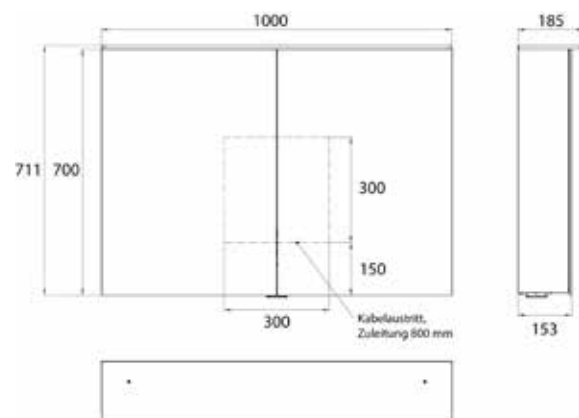

emco pure 2 Design

PG

Lichtspiegelschrank Pure 2 Design (LED), 800 mm, IP 20, 20 W, 2.700-6.500 K
Aufputzmodell, 4 stufenlos einstellbare Ablagen, 2 Türen, 2 Steckdosen, Höhe: 711 mm, mit Lichtsegel
(Waschtischbeleuchtung, Oberlicht separat abschaltbar)

Illuminated mirror cabinet Pure 2 Design (LED), 800 mm, IP 20, 20 W, 2.700-6.500 K
wall-mounted model, 4 continuously adjustable shelves, 2 doors, 2 sockets, height: 711 mm, with light sail (washbasin lighting, light sail can be switched off separately)

aluminium 9797 054 03 1.475,00 € 2
aluminium

Lichtspiegelschrank Pure 2 Design (LED), 1000 mm, IP 20, 24 W, 2.700-6.500 K
Aufputzmodell, 4 stufenlos einstellbare Ablagen, 2 Türen, 2 Steckdosen, Höhe: 711 mm, mit Lichtsegel
(Waschtischbeleuchtung, Oberlicht separat abschaltbar)

Illuminated mirror cabinet Pure 2 Design (LED), 1000 mm, IP 20, 24 W, 2.700-6.500 K
wall-mounted model, 4 continuously adjustable shelves, 2 doors, 2 sockets, height: 711 mm, with light sail (washbasin lighting, light sail can be switched off separately)

aluminium 9797 054 04 1.617,80 € 2
aluminium