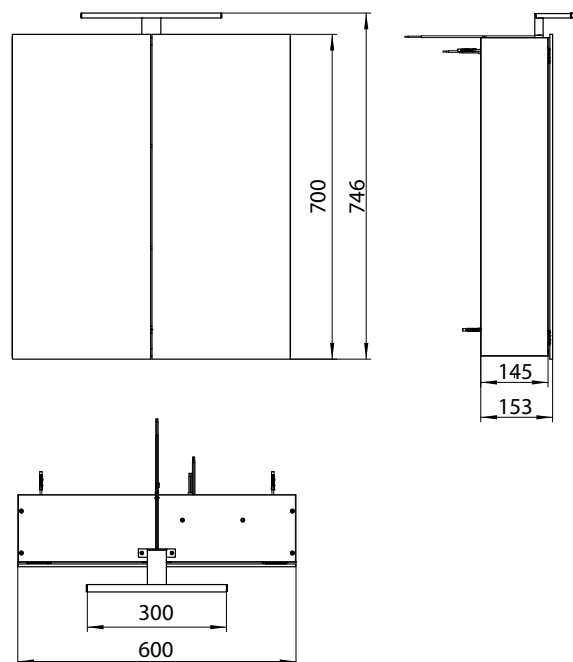

LED-Lichtspiegelschrank mee, 600 mm, IP 44, 4.000 K
Aufputzmodell, 2 stufenlos einstellbare Ablagen, 1 Tür, 1 Steckdose, 1 Lichtschalter, Höhe: 746 mm, 300 mm LED-Leuchte
Illuminated mirror cabinet mee (LED), 600 mm, IP 44, 4.000 K
wall-mounted model, 2 continuously adjustable shelves, 1 door, 1 socket, 1 switch, height: 746 mm, 300 mm LED-Light

aluminium
aluminium

9498 050 49

675,50 € 2

LED-Lichtspiegelschrank mee, 600 mm, IP 44, 4.000 K
Aufputzmodell, 2 einstellbare Ablagen, 2 Türen, 1 Steckdose, 1 Lichtschalter, Höhe: 746 mm, 300 mm LED-Leuchte
Illuminated mirror cabinet mee (LED), 600 mm, IP 44, 4.000 K
wall-mounted model, 2 adjustable shelves, 2 doors, 1 socket, 1 switch, height: 746 mm, 300 mm LED-Light

aluminium
aluminium

9498 050 50

754,20 € 2