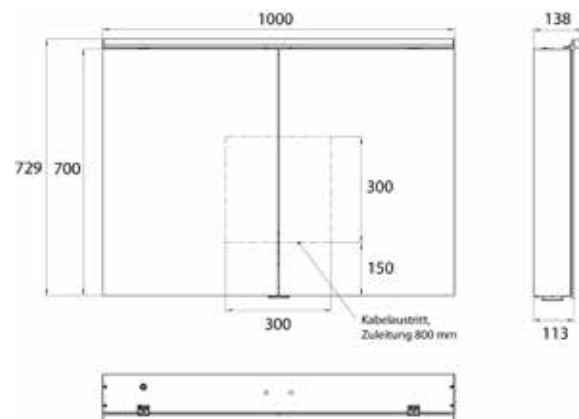

emco flat 2 Classic

PG

Lichtspiegelschrank Flat 2 Classic (LED), 800 mm, IP 20, 18 W, 2.700-6.500 K
Aufputzmodell, 4 stufenlos einstellbare Ablagen, 2 Türen, 2 Steckdosen, Höhe: 729 mm, mit LED-Aufsatzleuchte (Waschtischbeleuchtung, Oberlicht separat abschaltbar)

Illuminated mirror cabinet Flat 2 Classic (LED), 800 mm, IP 20, 18 W, 2.700-6.500 K

Surface-mounted model, 4 continuously adjustable shelves, 2 doors, 2 sockets, height: 729 mm, with LED top light (washbasin light, top light can be switched off separately)

aluminium
aluminium

9797 065 03

1.129,40 €

2

Lichtspiegelschrank Flat 2 Classic (LED), 1000 mm, IP 20, 22 W, 2.700-6.500 K
Aufputzmodell, 4 stufenlos einstellbare Ablagen, 2 Türen, 2 Steckdosen, Höhe: 729 mm, mit LED-Aufsatzleuchte (Waschtischbeleuchtung, Oberlicht separat abschaltbar)

Illuminated mirror cabinet Flat 2 Classic (LED), 1000 mm, IP 20, 22 W, 2.700-6.500 K

Surface-mounted model, 4 continuously adjustable shelves, 2 doors, 2 sockets, height: 729 mm, with LED top light (washbasin light, top light can be switched off separately)

aluminium
aluminium

9797 065 04

1.272,00 €

2