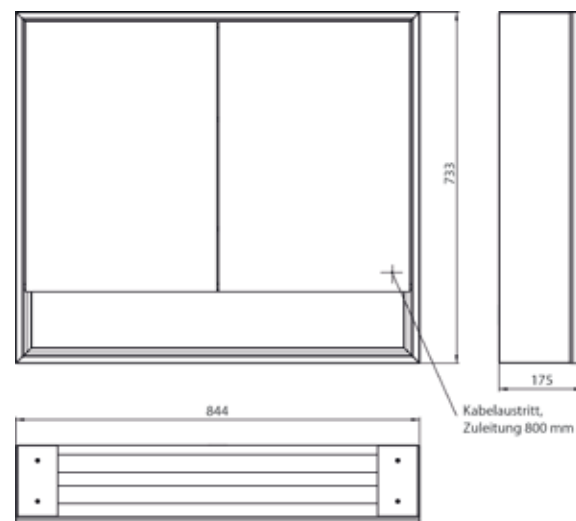

emco loft mit Unterfach

emco loft with lower compartment

PG

Lichtspiegelschrank loft mit Unterfach, 800 mm, 2 Türen, **Aufputzmodell** mit verspiegelten Seitenwänden, IP 20. Umlaufende LED-Beleuchtung, verspiegelte Rückwand, 2 stufenlos einstellbare Ablagen, 2 Türen, 1 Steckdose, Lichtsteuerung über 3 kapazitive von außen bedienbare Touch-Bedienfelder (An/Aus, Helligkeit und Lichtfarbe - kalt/warm - stufenlos einstellbar), Kabeldurchlass nach außen bei geschlossenen Spiegeltüren. Offenes Unterfach (Höhe: 122 mm) über die komplette Breite mit verspiegelter Rückwand. Höhe: 733 mm

Illuminated mirror cabinet loft with an accessible compartment, 800 mm, 2 doors, **wall-mounted model** with mirrored side panels, IP 20. Surrounding LED lights, mirrored back panel, 2 continuously adjustable shelves, 2 doors, 1 socket, light control via 3 capacitive touch control panels which can be operated from the outside (on/off, brightness and light colour - cold/warm - continuously adjustable), external cable routing for closed mirror doors. Accessible compartment (height: 122 mm) on the bottom with mirrored rear wall. Height: 733 mm.

aluminium/spiegel 9798 052 06 2.364,70 € 2
aluminium/mirror