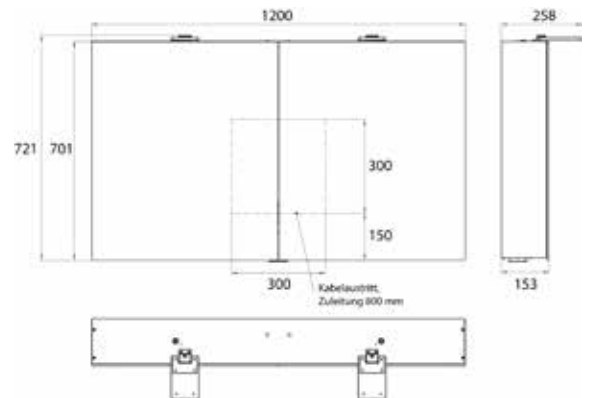

Lichtspiegelschrank Pure 2 Style (LED), 1400 mm, IP 20, 34 W, 2.700-6.500 K
Aufputzmodell, 6 stufenlos einstellbare Ablagen, 3 Türen, 2 Steckdosen, Höhe: 721 mm, drei LED-Aufsatzleuchten (Waschtischbeleuchtung, Oberlicht separat abschaltbar)

Illuminated mirror cabinet Pure 2 Style (LED), 1400 mm, IP 20, 34 W, 2.700-6.500 K

Surface-mounted model, 6 continuously adjustable shelves, 3 doors, 2 sockets, height: 721 mm, three LED top lights (washbasin light, top light can be switched off separately)

aluminium
aluminium

9797 053 06

2.373,00 € 2