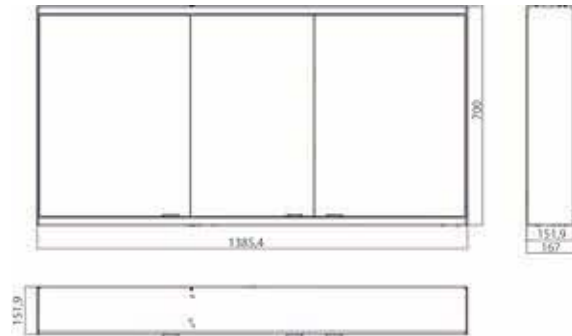

emco prime 2 Facelift

PG

Lichtspiegelschrank prime 2 Facelift, 1.400 mm, 3 Türen, **Aufputzmodell**, IP20
Seitenwand verspiegelt, mit verspiegelter- oder weißer Glasrückwand, 4 stufenlos einstellbare Ablagen, 3 Türen, 2 Steckdosen, stufenlose Lichtsteuerung (an/aus, Helligkeit und Lichtfarbe) über drei in die Glasrückwand integrierte Touchsensoren, Höhe: 700 mm, LED-Beleuchtung

Illuminated mirror cabinet prime 2 Facelift, 1.400 mm, 3 doors, **wall-mounted version**, IP 20
with mirrored or white glass back panel, mirrored side panels, 4 continuously adjustable crystal glass shelves, 3 doors, 2 sockets, continuous light control (on/off, brightness and light color) via three touch sensors which are integrated into the glass rear wall, height: 700 mm, LED-lights

aluminium/spiegel	9497 062 49	2.954,90 €	2
aluminium/mirror			
aluminium/weiss	9497 063 49	2.954,90 €	2
aluminium/white			
aluminium/schwarz	9497 135 49	3.398,10 €	2
aluminium/black			

Lichtspiegelschrank prime 2 Facelift, 1.400 mm, 3 Türen, **Unterputzmodell**, IP20
mit verspiegelter- oder weißer Glasrückwand, 4 stufenlos einstellbare Ablagen, 3 Türen, 2 Steckdosen, stufenlose Lichtsteuerung (an/aus, Helligkeit und Lichtfarbe) über drei in die Glasrückwand integrierte Touchsensoren, Höhe: 730 mm, LED-Beleuchtung

Unterputz-Lichtspiegelschrank, immer mit Einbaurahmen bestellen

Illuminated mirror cabinet prime 2 Facelift, 1.400 mm, 3 doors, **built-in version**, IP 20
with mirrored or white glass back panel, 4 continuously adjustable crystal glass shelves, 3 doors, 2 sockets, continuous light control (on/off, brightness and light color) via three touch sensors which are integrated into the glass rear wall, height: 730 mm, LED-lights
Built-in illuminated mirror cabinet, please order with built-in frame.

aluminium/spiegel	9497 062 63	2.920,10 €	2
aluminium/mirror			
aluminium/weiss	9497 063 63	2.920,10 €	2
aluminium/white			
aluminium/schwarz	9497 135 63	3.358,10 €	2
aluminium/black			
Einbaurahmen	9497 000 31	309,00 €	2
Built-in frame