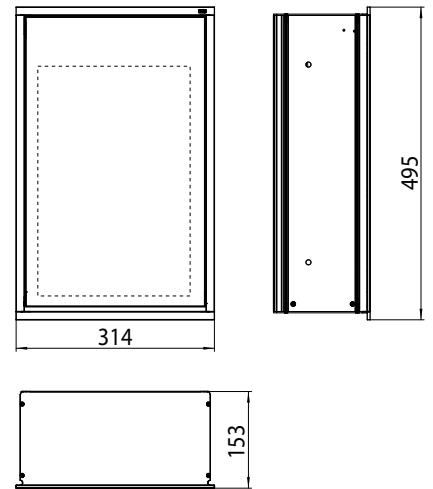

Abfallsammler Modul - Unterputzmodell
Unterputzmodule bitte immer mit
Einbaurahmen bestellen
Refuse bin module - built-in-version
Please order built-in modules with an
installation frame

aluminium/optiwhite	9732 274 30	1.010,00 €	2
aluminium/optiwhite			
aluminium/schwarz	9732 275 30	1.010,00 €	2
aluminium/black			
chrom/optiwhite	9732 278 30	1.163,90 €	2
chrome/optiwhite			
chrom/schwarz	9732 279 30	1.163,90 €	2
chrome/black			
Einbaurahmen	9732 000 31	131,40 €	2
Built-in frame