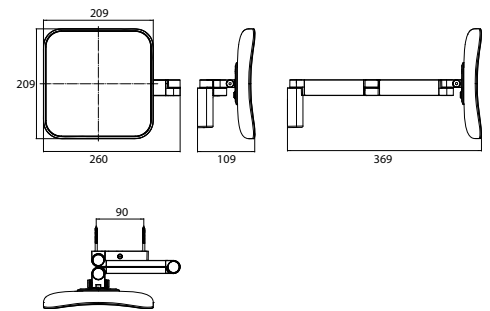

emco kosmetikspiegel evo

emco cosmetic mirror evo

PG

LED Rasier- und Kosmetikspiegel, eckig, Wandmodell, Doppelgelenkarm mit Wandanschluss

2 Lichttaster, Helligkeit und Lichtfarbe - kalt/warm (3.000 - 6.000 K) - stufenlos dimmbar.

LED Shaving- and cosmetic mirror, square, wall mounted, two swivel arms
2 switches, brightness and luminous colour cold/warm (3.000 - 6.000 K) continuously dimmable.

chrom, Vergr.: 5-fach
chrome, 5 magn. glass

1095 060 50

556,20 € 2

schwarz, Vergr.: 5-fach
black, 5 magn. glass

1095 133 50

640,90 € 2

LED Rasier- und Kosmetikspiegel mit emco light system, eckig, Wandmodell, Doppelgelenkarm mit Wandanschluss
2 Lichttaster, Helligkeit und Lichtfarbe - kalt/warm (3.000 - 6.000 K) - stufenlos dimmbar.

mit emco light system. Detailinformationen zum emco light system unter www.emco-bath.com

LED Shaving- and cosmetic mirror with emco light system, square, wall mounted, two swivel arms
2 switches, brightness and luminous colour cold/warm (3.000 - 6.000 K) continuously dimmable.

with emco light system. For detailed information about emco light system please check www.emco-bath.com

chrom, Vergr.: 5-fach
chrome, 5 magn. glass

1095 080 50

739,50 € 2

schwarz, Vergr.: 5-fach
black, 5 magn. glass

1095 133 52

849,40 € 2