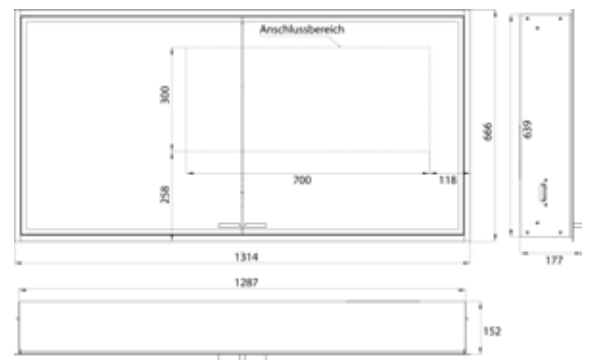

emco prestige 2

PG

Lichtspiegelschrank prestige 2, 1315 mm, **Unterputzmodell**, IP 44
Mit emco light system: Bedienung der Funktionen Ein/Aus, Lichtstärke, Lichtfarbe (2.700 bis 6.500 K) und Szenenauswahl (Cosmetic, Energizing, Relaxing) über App, Controller oder direkt am Touch-Bedienfeld. Vernetzung verschiedener Lichtquellen über Bluetooth. Detailinformationen zum emco light system unter www.emco-bath.com. Ohne emco light system: stufenlose Lichtsteuerung An/Aus, Helligkeit und Lichtfarbe (2.700 bis 6.500 K) über drei integrierte Touchbedienfelder, Umlaufende LED-Beleuchtung, verspiegelte Rückwand, 2 stufenlos einstellbare Glasablagen, 2 Steckdosen, Höhe: 666 mm
Unterputz-Lichtspiegelschrank, immer mit Einbaurahmen bestellen
Illuminated mirror cabinet prestige 2, 1315 mm, **built-in model**, IP 44
with emco light system: operation of the functions On/Off, luminous intensity, light color (2.700 to 6.500 K) and scene (Cosmetic, Energizing, Relaxing) via App, Controller or directly at the touch-control panel. Connection of different light sources via Bluetooth. For detailed information about emco light system please check www.emco-bath.com. Without emco light system: continuous light control on/off, brightness and light color (2.700 bis 6.500 K) via three integrated touch control panels. Surrounding LED-lights with mirrored back panel, 2 continuously adjustable crystal glass shelves, 2 sockets, height: 666 mm
Built-in illuminated mirror cabinet, please order with built-in frame.

ohne light system without light system	9897 071 09	3.691,90 €	2
mit light system with light system	9897 081 09	4.111,60 €	2
Einbaurahmen Built-in frame	9897 000 09	311,50 €	2

prestige 2