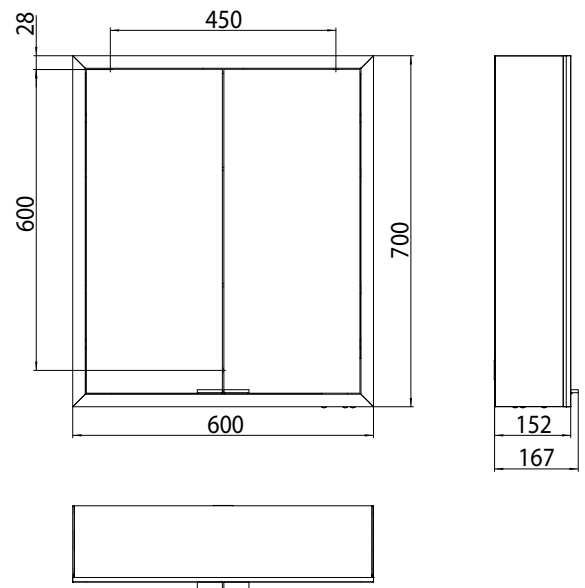

Lichtspiegelschrank prime, 600 mm, 2 Türen, **Aufputzmodell**, IP 20 mit Lichtpaket, Seitenwand verspiegelt, mit verspiegelter- oder weißer Glasrückwand, 2 stufenlos einstellbare Ablagen, 2 Türen, 1 Steckdose und 2 Lichttaster (Helligkeit und Lichtfarbe - kalt/warm - stufenlos dimmbar), Höhe: 700 mm, LED-Beleuchtung rundum
Illuminated mirror cabinet prime, 600 mm, 2 doors, **wall-mounted version**, IP 20 with light-package, with mirrored or white glass back panel, mirrored side panels, 2 continuously adjustable crystal glass shelves, 2 doors, 1 socket and 2 switches (brightness and luminous colour cold/warm continuously dimmable), height: 700 mm, surrounding LED-lights, IP 20

aluminium/spiegel	9497 060 61	2.098,90 €	2
aluminium/mirror			
aluminium/weiss	9497 061 61	2.098,90 €	2
aluminium/white			
schwarz/spiegel	9497 133 61	2.414,10 €	2
black/mirror