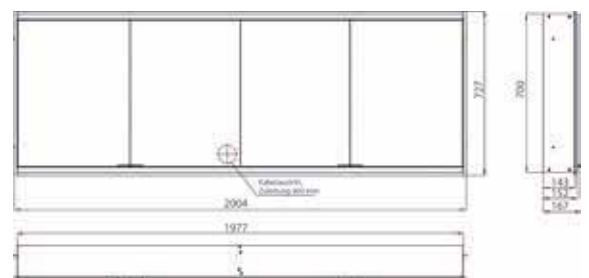

prime 2
Facelift