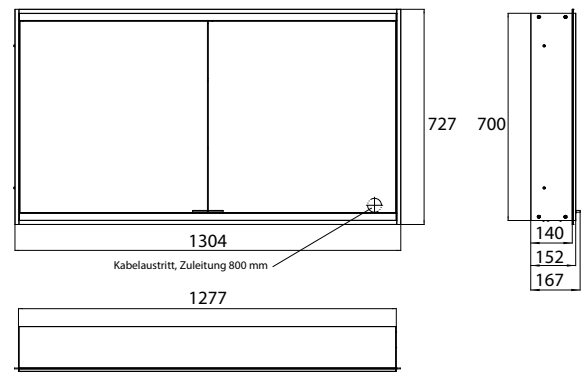

emco prime 2

mit Lichtpaket · with light-package

PG

Lichtspiegelschrank prime 2, 1.300 mm, 2 Türen, **Aufputzmodell**, IP 20 mit Lichtpaket, Seitenwand verspiegelt, mit verspiegelter- oder weißer Glasrückwand, 2 stufenlos einstellbare Ablagen, 2 Türen, 2 Steckdosen und 2 Lichttaster (Helligkeit und Lichtfarbe - kalt/warm - stufenlos dimmbar), Höhe: 700 mm, LED-Beleuchtung

Illuminated mirror cabinet prime 2, 1.300 mm, 2 doors, wall-mounted version, IP 20 with light-package, with mirrored or white glass back panel, mirrored side panels, 2 continuously adjustable crystal glass shelves, 2 doors, 2 sockets and 2 switches (brightness and luminous colour cold/warm continuously dimmable), height: 700 mm, LED-lights, IP 20

aluminium/spiegel	9497 060 47	2.660,80 €	2
aluminium/mirror			
aluminium/weiss	9497 061 47	2.660,80 €	2
aluminium/white			

Lichtspiegelschrank prime 2, 1.300 mm, 2 Türen, **Unterputzmodell**, IP 20 mit Lichtpaket, mit verspiegelter- oder weißer Glasrückwand, 2 stufenlos einstellbare Ablagen, 2 Türen, 2 Steckdosen und 2 Lichttaster (Helligkeit und Lichtfarbe - kalt/warm - stufenlos dimmbar), Höhe: 730 mm, LED-Beleuchtung

Unterputz-Lichtspiegelschrank, immer mit Einbaurahmen bestellen
Illuminated mirror cabinet prime 2, 1.300 mm, 2 doors, **built-in version**, IP 20 with light-package, with mirrored or white glass back panel, 2 continuously adjustable crystal glass shelves, 2 doors, 2 sockets and 2 switches (brightness and luminous colour cold/warm continuously dimmable), height: 730 mm, LED-lights, IP 20
Built-in illuminated mirror cabinet, please order with built-in frame.