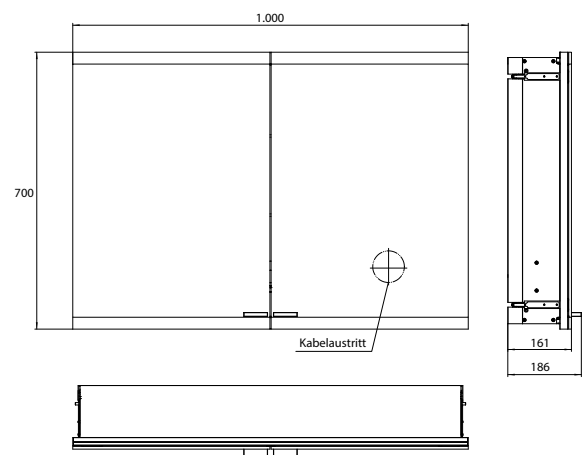

Lichtspiegelschrank evo, 1.000 mm, 2 Türen, **Unterputzmodell**, IP 20
Mit emco light system: Bedienung der Funktionen Ein/Aus, Lichtstärke, Lichtfarbe (2.700 bis 6.500 K) und Szenenauswahl (Cosmetic, Energizing, Relaxing) über App, Controller oder direkt am Touch-Bedienfeld. Vernetzung verschiedener Lichtquellen über Bluetooth. Detailinformationen zum emco light system unter www.emco-bath.com. Ohne emco light system: stufenlose Lichtsteuerung An/Aus, Helligkeit und Lichtfarbe (2.700 bis 6.500 K) über drei integrierte Touchbedienfelder, Waagerechte LED-Beleuchtung, verspiegelte Rückwand, 2 stufenlos einstellbare Glasablagen, 2 Steckdosen, Höhe: 700 mm
Unterputz-Lichtspiegelschrank, immer mit Einbaurahmen bestellen
Illuminated mirror cabinet evo, 1.000 mm, 2 doors, **built-in version**, IP 20 with emco light system: operation of the functions On/Off, luminous intensity, light color (2.700 to 6.500 K) and scene (Cosmetic, Energizing, Relaxing) via App, Controller or directly at the touch-control panel. Connection of different light sources via Bluetooth. For detailed information about emco light system please check www.emco-bath.com. Without emco light system: continuous light control on/off, brightness and light color (2.700 bis 6.500 K) via three integrated touch control panels. Horizontal LED-lights with mirrored back panel, 2 continuously adjustable crystal glass shelves, 2 sockets, height: 700 mm
Built-in illuminated mirror cabinet, please order with built-in frame.