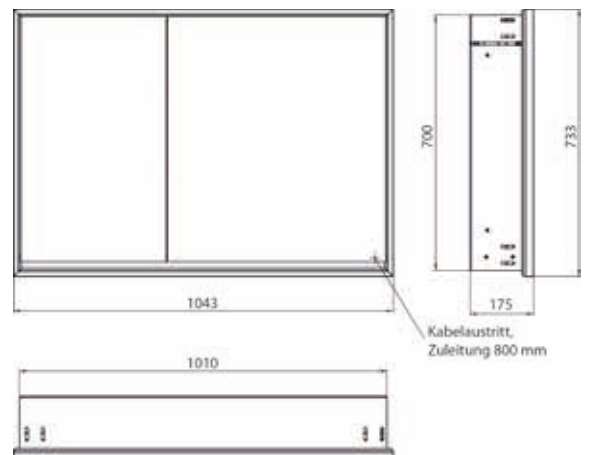

Lichtspiegelschrank loft, 1.000 mm, 2 Türen, **Aufputzmodell** mit verspiegelten Seitenwänden, IP 20.
Umlaufende LED-Beleuchtung, verspiegelte Rückwand, 2 stufenlos einstellbare Ablagen, 2 Türen (breite Tür rechts), 2 Steckdosen, Lichtsteuerung über 3 kapazitive von außen bedienbare Touch-Bedienfelder (An/Aus, Helligkeit und Lichtfarbe - kalt/warm - stufenlos einstellbar), Kabeldurchlass nach außen bei geschlossenen Spiegeltüren.
Höhe: 733 mm

Illuminated mirror cabinet loft, 1.000 mm, 2 doors, **wall-mounted model** with mirrored side panels, IP 20.
Surrounding LED lights, mirrored back panel, 2 continuously adjustable shelves, 2 doors (wide door on the right), 2 sockets, light control via 3 capacitive touch control panels which can be operated from the outside (on/off, brightness and light colour - cold/warm - continuously adjustable), external cable routing for closed mirror doors.
Height: 733 mm

aluminium/spiegel 9798 051 14 2.511,10 € 2
aluminium/mirror

Lichtspiegelschrank loft, 1.000 mm, 2 Türen, **Unterputzmodell**, IP 20.
Umlaufende LED-Beleuchtung, verspiegelte Rückwand, 2 stufenlos einstellbare Ablagen, 2 Türen (breite Tür rechts), 2 Steckdosen, Lichtsteuerung über 3 kapazitive von außen bedienbare Touch-Bedienfelder (An/Aus, Helligkeit und Lichtfarbe - kalt/warm - stufenlos einstellbar), Kabeldurchlass nach außen bei geschlossenen Spiegeltüren.
Höhe: 733 mm