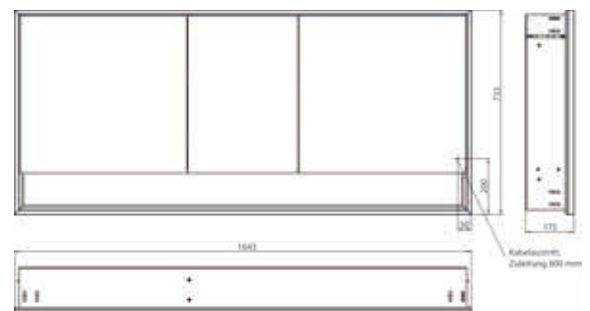

emco loft mit Unterfach

emco loft with lower compartment

PG

Lichtspiegelschrank loft mit Unterfach, 1.600 mm, 3 Türen, **Unterputzmodell**, IP 20.

Umlaufende LED-Beleuchtung, verspiegelte Rückwand, 4 stufenlos einstellbare Ablagen, 3 Türen, 2 Steckdosen, Lichtsteuerung über 3 kapazitive von außen bedienbare Touch-Bedienfelder (An/Aus, Helligkeit und Lichtfarbe - kalt/warm - stufenlos einstellbar), Kabeldurchlass nach außen bei geschlossenen Spiegeltüren. Offenes Unterfach (Höhe: 122 mm) über die komplette Breite mit verspiegelter Rückwand. Höhe: 733 mm
Unterputz-Lichtspiegelschrank, immer mit Einbaurahmen bestellen

Illuminated mirror cabinet loft with an accessible compartment, 1.600 mm, 3 doors, **built-in version**, IP 20.

Surrounding LED lights, mirrored back panel, 4 continuously adjustable shelves, 3 doors, 2 sockets, light control via 3 capacitive touch control panels which can be operated from the outside (on/off, brightness and light colour - cold/warm - continuously adjustable), external cable routing for closed mirror doors. Accessible compartment (height: 122 mm) on the bottom with mirrored rear wall. Height: 733 mm.

Built-in illuminated mirror cabinet, please order with built-in frame.

aluminium/spiegel	9798 052 23	3.451,90 €	2
aluminium/mirror			
Einbaurahmen	9798 000 06	315,20 €	2
Built-in frame