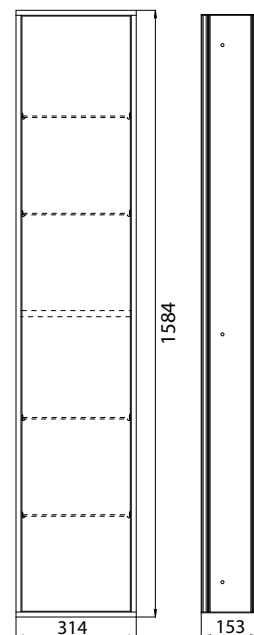

Schrankmodul mit beidseitig
verspiegelter Tür - Unterputzversion
großes Stauraumfach mit 4 Glasablagen,
Türkontaktschalter und LED-Beleuchtung
Unterputzmodule bitte immer mit
Einbaurahmen bestellen
Cabinet module with mirrored-door -
built-in model
Cabinet module, large storage box with
4 shelves of crystal clear, door-contact-
switch and LED light unit
Please order built-in modules with an
installation frame

aluminium/spiegel	9720 099 13	1.487,80 €	2
aluminium/mirror			
chrom/spiegel	9720 280 13	1.637,10 €	2
chrome/mirror			
Einbaurahmen	9720 000 11	279,90 €	2
Built-in frame