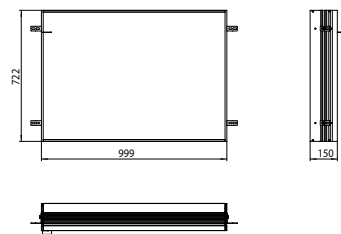

Einbaurahmen
für Lichtspiegelschrank prime 2, 1.000
mm
Built-in frame
for illuminated mirror cabinet prime 2,
1.000 mm

Einbaurahmen 9497 000 18 291,40 € 2
Built-in frame