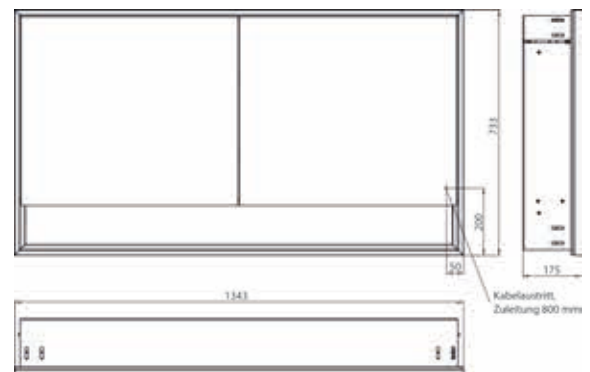

emco loft mit Unterfach

emco loft with lower compartment

PG

Lichtspiegelschrank loft mit Unterfach, 1.300 mm, 2 Türen, **Unterputzmodell**, IP 20.
Umlaufende LED-Beleuchtung, verspiegelte Rückwand, 2 stufenlos einstellbare Ablagen, 2 Türen, 2 Steckdosen, Lichtsteuerung über 3 kapazitive von außen bedienbare Touch-Bedienfelder (An/Aus, Helligkeit und Lichtfarbe - kalt/warm - stufenlos einstellbar), Kabeldurchlass nach außen bei geschlossenen Spiegeltüren. Offenes Unterfach (Höhe: 122 mm) über die komplette Breite mit verspiegelter Rückwand. Höhe: 733 mm
Unterputz-Lichtspiegelschrank, immer mit Einbaurahmen bestellen
Illuminated mirror cabinet loft with an accessible compartment, 1.300 mm, 2 doors, **built-in version**, IP 20.
Surrounding LED lights, mirrored back panel, 2 continuously adjustable shelves, 2 doors, 2 sockets, light control via 3 capacitive touch control panels which can be operated from the outside (on/off, brightness and light colour - cold/warm - continuously adjustable), external cable routing for closed mirror doors. Accessible compartment (height: 122 mm) on the bottom with mirrored rear wall. Height: 733 mm.
Built-in illuminated mirror cabinet, please order with built-in frame.

aluminium/spiegel	9798 052 21	3.001,60 €	2
aluminium/mirror			
Einbaurahmen	9798 000 05	304,00 €	2
Built-in frame