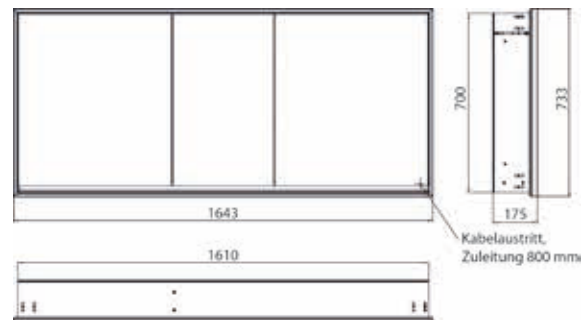

Lichtspiegelschrank loft, 1.600 mm, 3 Türen, **Aufputzmodell** mit verspiegelten Seitenwänden, IP 20.
Umlaufende LED-Beleuchtung, verspiegelte Rückwand, 4 stufenlos einstellbare Ablagen, 3 Türen, 2 Steckdosen, Lichtsteuerung über 3 kapazitive von außen bedienbare Touch-Bedienfelder (An/Aus, Helligkeit und Lichtfarbe - kalt/warm - stufenlos einstellbar), Kabeldurchlass nach außen bei geschlossenen Spiegeltüren.
Höhe: 733 mm

Illuminated mirror cabinet loft, 1.600 mm, 3 doors, **wall-mounted model** with mirrored side panels, IP 20.
Surrounding LED lights, mirrored back panel, 4 continuously adjustable shelves, 3 doors, 2 sockets, light control via 3 capacitive touch control panels which can be operated from the outside (on/off, brightness and light colour - cold/warm - continuously adjustable), external cable routing for closed mirror doors. Height: 733 mm.

aluminium/spiegel 9798 051 22 3.488,60 € 2
aluminium/mirror

Lichtspiegelschrank loft, 1.600 mm, 3 Türen, **Unterputzmodell**, IP 20.
Umlaufende LED-Beleuchtung, verspiegelte Rückwand, 4 stufenlos einstellbare Ablagen, 3 Türen, 2 Steckdosen, Lichtsteuerung über 3 kapazitive von außen bedienbare Touch-Bedienfelder (An/Aus, Helligkeit und Lichtfarbe - kalt/warm - stufenlos einstellbar), Kabeldurchlass nach außen bei geschlossenen Spiegeltüren. Höhe: 733 mm
Unterputz-Lichtspiegelschrank, immer mit Einbaurahmen bestellen