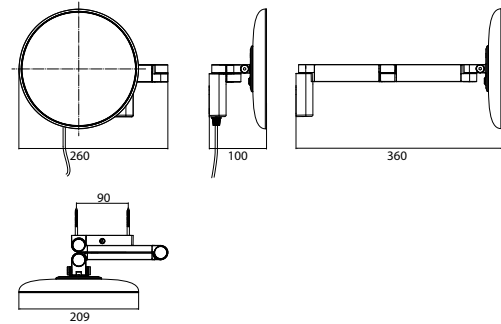

LED Shaving- and cosmetic mirror, round, wall mounted, two swivel arms with helix cable and switch

2 switches, brightness and luminous colour cold/warm (3.000 - 6.000 K) continuously dimmable.

chrom, Vergr.: 5-fach	1095 060 40	595,50 €	2
chrome, 5 magn. glass			
chrom, Vergr.: 3-fach	1095 060 41	595,50 €	2
chrome, 3 magn. glass			
schwarz, Vergr.: 5-fach	1095 133 40	688,50 €	2
black, 5 magn. glass			
schwarz, Vergr.: 3-fach	1095 133 41	688,50 €	2
black, 3 magn. glass			