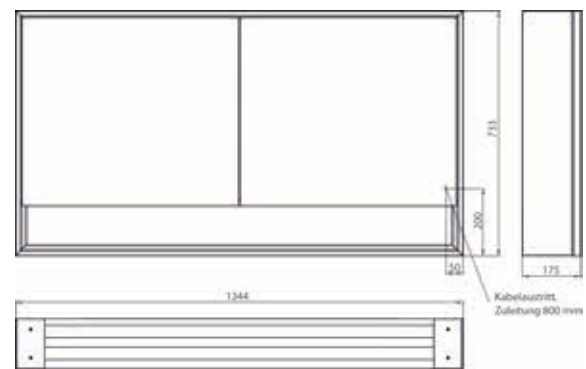

emco loft mit Unterfach

emco loft with lower compartment

PG

Lichtspiegelschrank loft mit Unterfach, 1.300 mm, 2 Türen, **Aufputzmodell** mit verspiegelten Seitenwänden, IP 20. Umlaufende LED-Beleuchtung, verspiegelte Rückwand, 2 stufenlos einstellbare Ablagen, 2 Türen, 2 Steckdosen, Lichtsteuerung über 3 kapazitive von außen bedienbare Touch-Bedienfelder (An/Aus, Helligkeit und Lichtfarbe - kalt/warm - stufenlos einstellbar), Kabeldurchlass nach außen bei geschlossenen Spiegeltüren. Offenes Unterfach (Höhe: 122 mm) über die komplette Breite mit verspiegelter Rückwand. Höhe: 733 mm

Illuminated mirror cabinet loft with an accessible compartment, 1.300 mm, 2 doors, **wall-mounted model** with mirrored side panels, IP 20. Surrounding LED lights, mirrored back panel, 2 continuously adjustable shelves, 2 doors, 2 sockets, light control via 3 capacitive touch control panels which can be operated from the outside (on/off, brightness and light colour - cold/warm - continuously adjustable), external cable routing for closed mirror doors. Accessible compartment (height: 122 mm) on the bottom with mirrored rear wall. Height: 733 mm.

aluminium/spiegel 9798 052 20 3.038,30 € 2
aluminium/mirror