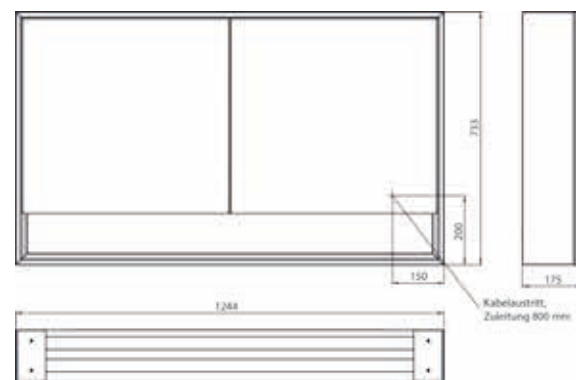

emco loft mit Unterfach

emco loft with lower compartment

PG

Lichtspiegelschrank loft mit Unterfach, 1.200 mm, 2 Türen, **Aufputzmodell** mit verspiegelten Seitenwänden, IP 20. Umlaufende LED-Beleuchtung, verspiegelte Rückwand, 2 stufenlos einstellbare Ablagen, 2 Türen, 2 Steckdosen, Lichtsteuerung über 3 kapazitive von außen bedienbare Touch-Bedienfelder (An/Aus, Helligkeit und Lichtfarbe - kalt/warm - stufenlos einstellbar), Kabeldurchlass nach außen bei geschlossenen Spiegeltüren. Offenes Unterfach (Höhe: 122 mm) über die komplette Breite mit verspiegelter Rückwand. Höhe: 733 mm

Illuminated mirror cabinet loft with an accessible compartment, 1.200 mm, 2 doors, **wall-mounted model** with mirrored side panels, IP 20. Surrounding LED lights, mirrored back panel, 2 continuously adjustable shelves, 2 doors, 2 sockets, light control via 3 capacitive touch control panels which can be operated from the outside (on/off, brightness and light colour - cold/warm - continuously adjustable), external cable routing for closed mirror doors. Accessible compartment (height: 122 mm) on the bottom with mirrored rear wall. Height: 733 mm.

aluminium/spiegel 9798 052 18 2.774,70 € 2
aluminium/mirror