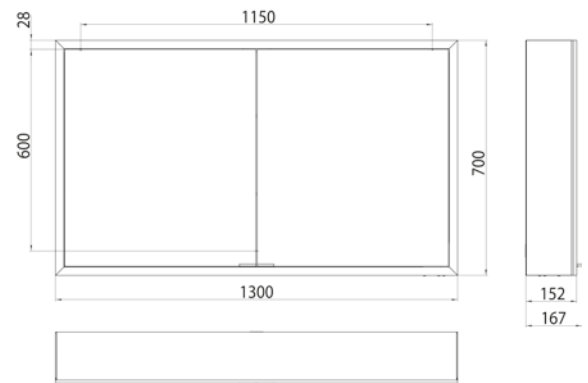

Lichtspiegelschrank prime Facelift, 1.300 mm, 2 Türen, **Unterputzmodell**, IP20, mit verspiegelter- oder weißer Glasrückwand, 2 stufenlos einstellbare Ablagen, 2 Türen, 2 Steckdosen, stufenlose Lichtsteuerung (an/aus, Helligkeit und Lichtfarbe) über drei in die Glasrückwand integrierte Touchsensoren, Höhe: 730 mm, LED-Beleuchtung

Unterputz-Lichtspiegelschrank, immer mit Einbaurahmen bestellen
Illuminated mirror cabinet prime Facelift, 1.300 mm, 2 doors, **built-in version**, IP 20 with mirrored or white glass back panel, 2 continuously adjustable crystal glass shelves, 2 doors, 2 sockets, continuous light control (on/off, brightness and light color) via three touch sensors which are integrated into the glass rear wall, height: 730 mm, LED-lights
Built-in illuminated mirror cabinet, please order with built-in frame.

aluminium/spiegel	9497 062 95	2.858,70 €	2
aluminium/mirror			
aluminium/weiss	9497 063 95	2.858,70 €	2
aluminium/white			
aluminium/schwarz	9497 135 95	3.285,90 €	2
aluminium/black			
Einbaurahmen	9497 000 14	304,00 €	2
Built-in frame