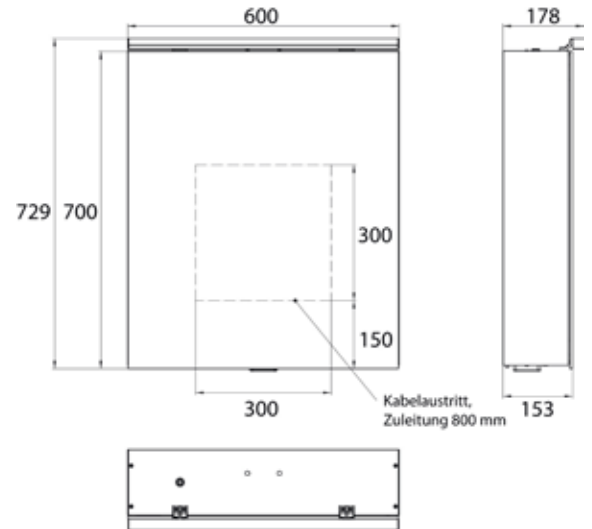

Lichtspiegelschrank Pure 2 Classic (LED), 600 mm, IP 20, 14 W, 2.700-6.500 K
Aufputzmodell, 4 stufenlos einstellbare Ablagen, 2 Türen, 2 Steckdosen, Höhe: 729 mm, mit LED-Aufsatzleuchte (Waschtischbeleuchtung, Oberlicht separat abschaltbar)

Illuminated mirror cabinet Pure 2 Classic (LED), 600 mm, IP 20, 14 W, 2.700-6.500 K

Surface-mounted model, 4 continuously adjustable shelves, 2 doors, 2 sockets, height: 729 mm, with LED top light (washbasin light, top light can be switched off separately)

aluminium
aluminium

9797 055 02

1.115,10 € 2