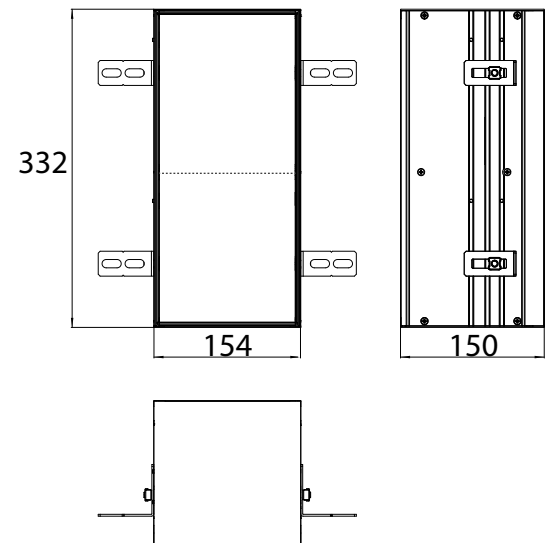

emco asis plus

PG

WC-Modul - Unterputzmodell, Tür befliesbar (Fliese + Kleber, max.: 12 mm) mit zwei Fächern für WC-Papier, Reserverolle oder Feuchtpapierbox. Türanschlag links.

Kein Einbaurahmen erforderlich.

Module for WC build-in model, door tileable (tiles + adhesive, max.: 12mm) with two boxes for WC-paper, spare paper or moist-tissue box, left-hinged door
No additional build-in frame required

aluminium
aluminium

9756 110 02

606,80 € 2

WC-Modul - Unterputzmodell, Tür befliesbar (Fliese + Kleber, max.: 12 mm) mit zwei Fächern für WC-Papier, Reserverolle oder Feuchtpapierbox. Türanschlag rechts.

Kein Einbaurahmen erforderlich.

Module for WC build-in model, door tileable (tiles + adhesive, max.: 12mm) with two boxes for WC-paper, spare paper or moist-tissue box, right-hinged door
No additional build-in frame required

aluminium
aluminium

9756 110 03

606,80 € 2