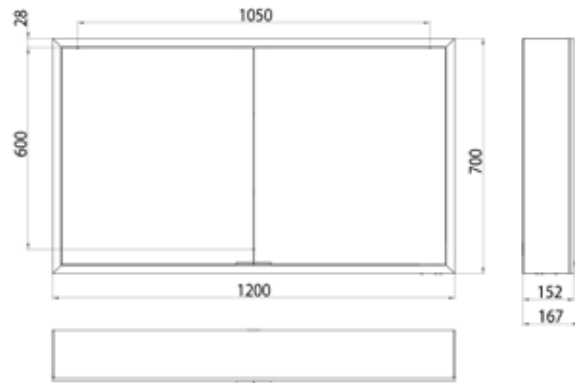

Lichtspiegelschrank prime Facelift, 1.200 mm, 2 Türen, **Unterputzmodell**, IP20, mit verspiegelter- oder weißer Glasrückwand, 2 stufenlos einstellbare Ablagen, 2 Türen, 2 Steckdosen, stufenlose Lichtsteuerung (an/aus, Helligkeit und Lichtfarbe) über drei in die Glasrückwand integrierte Touchsensoren, Höhe: 730 mm, LED-Beleuchtung

Unterputz-Lichtspiegelschrank, immer mit Einbaurahmen bestellen

Illuminated mirror cabinet prime Facelift, 1.200 mm, 2 doors, **built-in version**, IP 20 with mirrored or white glass back panel, 2 continuously adjustable crystal glass shelves, 2 doors, 2 sockets, continuous light control (on/off, brightness and light color) via three touch sensors which are integrated into the glass rear wall, height: 730 mm, LED-lights
Built-in illuminated mirror cabinet, please order with built-in frame.

aluminium/spiegel	9497 062 94	2.607,70 €	2
aluminium/mirror			
aluminium/weiss	9497 063 94	2.607,70 €	2
aluminium/white			
aluminium/schwarz	9497 135 94	2.999,40 €	2
aluminium/black			
Einbaurahmen	9497 000 13	299,30 €	2
Built-in frame