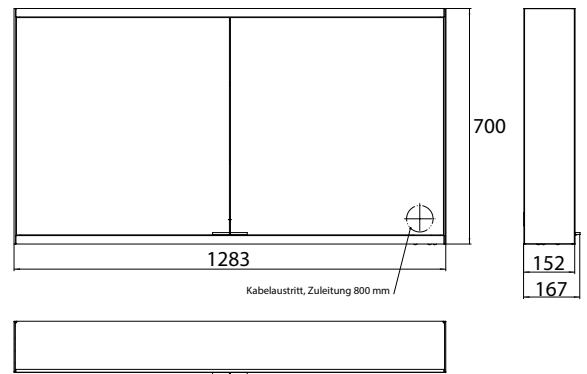

Lichtspiegelschrank prime 2, 1.300 mm, 2 Türen, **Unterputzmodell**, IP 20 mit Lichtpaket, mit verspiegelter- oder weißer Glasrückwand, 2 stufenlos einstellbare Ablagen, 2 Türen, 2 Steckdosen und 2 Lichttaster (Helligkeit und Lichtfarbe - kalt/warm - stufenlos dimmbar), Höhe: 730 mm, LED-Beleuchtung

Unterputz-Lichtspiegelschrank, immer mit Einbaurahmen bestellen
Illuminated mirror cabinet prime 2, 1.300 mm, 2 doors, **built-in version**, IP 20 with light-package, with mirrored or white glass back panel, 2 continuously adjustable crystal glass shelves, 2 doors, 2 sockets and 2 switches (brightness and luminous colour cold/warm continuously dimmable), height: 730 mm, LED-lights, IP 20
Built-in illuminated mirror cabinet, please order with built-in frame.

aluminium/spiegel	9497 060 57	2.626,70 €	2
aluminium/mirror			
aluminium/weiss	9497 061 57	2.626,70 €	2
aluminium/white			
Einbaurahmen	9497 000 16	304,00 €	2
Built-in frame