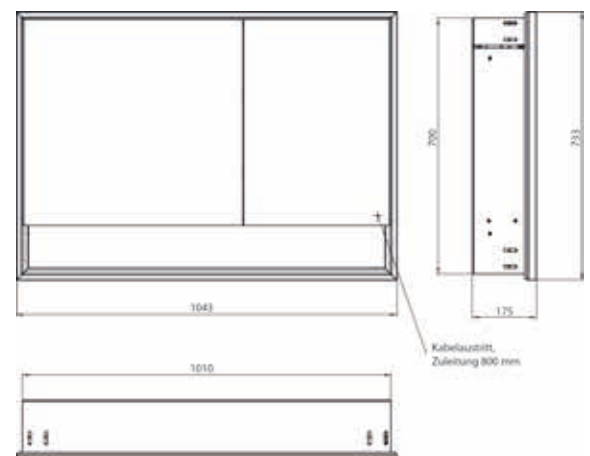

emco loft mit Unterfach

emco loft with lower compartment

PG

Lichtspiegelschrank loft mit Unterfach, 1.000 mm, 2 Türen, **Unterputzmodell**, IP 20.

Umlaufende LED-Beleuchtung, verspiegelte Rückwand, 2 stufenlos einstellbare Ablagen, 2 Türen (breite Tür links), 2 Steckdosen, Lichtsteuerung über 3 kapazitive von außen bedienbare Touch-Bedienfelder (An/Aus, Helligkeit und Lichtfarbe - kalt/warm - stufenlos einstellbar), Kabeldurchlass nach außen bei geschlossenen Spiegeltüren. Offenes Unterfach (Höhe: 122 mm) über die komplette Breite mit verspiegelter Rückwand. Höhe: 733 mm

Unterputz-Lichtspiegelschrank, immer mit Einbaurahmen bestellen

Illuminated mirror cabinet loft with an accessible compartment, 1.000 mm, 2 doors, **built-in version**, IP 20.

Surrounding LED lights, mirrored back panel, 2 continuously adjustable shelves, 2 doors (wide door on the left), 2 sockets, light control via 3 capacitive touch control panels which can be operated from the outside (on/off, brightness and light colour - cold/warm - continuously adjustable), external cable routing for closed mirror doors. Accessible compartment (height: 122 mm) on the bottom with mirrored rear wall. Height: 733 mm. Built-in illuminated mirror cabinet, please order with built-in frame.

aluminium/spiegel	9798 052 17	2.481,90 €	2
aluminium/mirror			
Einbaurahmen	9798 000 03	291,40 €	2
Built-in frame