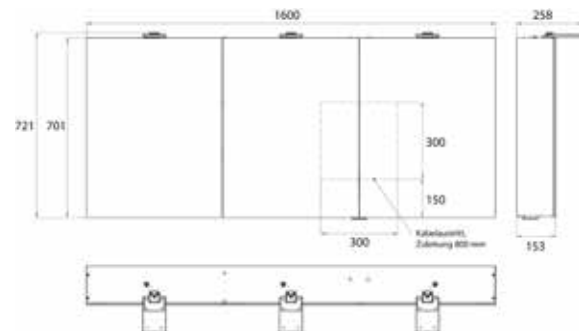

emco pure 2 Style

PG

Lichtspiegelschrank Pure 2 Style (LED), 1600 mm, IP 20, 36 W, 2.700-6.500 K
Aufputzmodell, 6 stufenlos einstellbare Ablagen, 3 Türen, 2 Steckdosen, Höhe: 721 mm, drei LED-Aufsatzleuchten (Waschtischbeleuchtung, Oberlicht separat abschaltbar)

Illuminated mirror cabinet Pure 2 Style (LED), 1600 mm, IP 20, 36 W, 2.700-6.500 K

Surface-mounted model, 6 continuously adjustable shelves, 3 doors, 2 sockets, height: 721 mm, three LED top lights (washbasin light, top light can be switched off separately)

aluminium 9797 053 07 2.514,30 € 2
aluminium