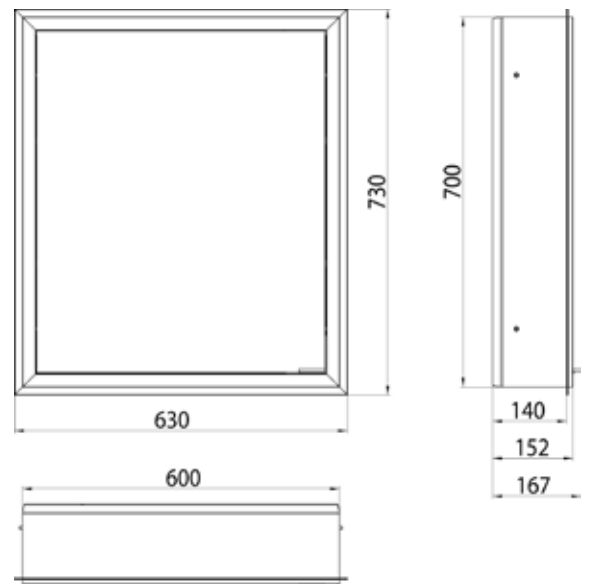

Lichtspiegelschrank prime Facelift, 600 mm, 1 Tür, **Unterputzmodell**, IP20
mit verspiegelter- oder weißer Glasrückwand, 2 stufenlos einstellbare Ablagen, 1 Tür (Türanschlag links), 1 Steckdose, stufenlose Lichtsteuerung (an/aus, Helligkeit und Lichtfarbe) über drei in die Glasrückwand integrierte Touchsensoren,
Höhe: 730 mm, LED-Beleuchtung
Unterputz-Lichtspiegelschrank, immer mit Einbaurahmen bestellen
Illuminated mirror cabinet prime Facelift, 600 mm, 1 door, **built-in version**, IP 20
with mirrored or white glass back panel, 2 continuously adjustable crystal glass shelves, 1 door (door hinge left), 1 socket, continuous light control (on/off, brightness and light color) via three touch sensors which are integrated into the glass rear wall, height: 730 mm, LED-lights
Built-in illuminated mirror cabinet, please order with built-in frame.

aluminium/spiegel	9497 062 69	1.882,70 €	2
aluminium/mirror			
aluminium/weiss	9497 063 69	1.882,70 €	2
aluminium/white			
aluminium/schwarz	9497 135 69	2.170,30 €	2
aluminium/black			
Einbaurahmen	9497 000 10	221,60 €	2
Built-in frame