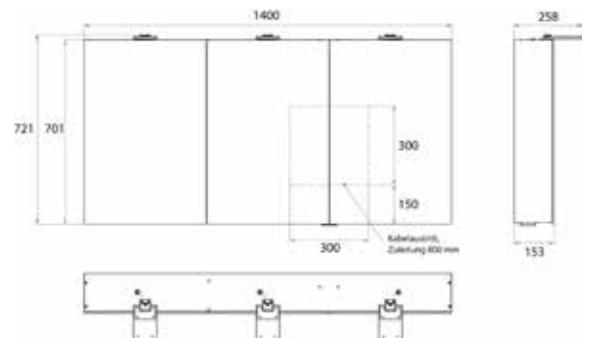

emco pure 2 Style

PG

Lichtspiegelschrank Pure 2 Style (LED), 1200 mm, IP 20, 26 W, 2.700-6.500 K
Aufputzmodell, 4 stufenlos einstellbare Ablagen, 2 Türen, 2 Steckdosen, Höhe: 721 mm, zwei LED-Aufsatzleuchten (Waschtischbeleuchtung, Oberlicht separat abschaltbar)

Illuminated mirror cabinet Pure 2 Style (LED), 1200 mm, IP 20, 26 W, 2.700-6.500 K

Surface-mounted model, 4 continuously adjustable shelves, 2 doors, 2 sockets, height: 721 mm, two LED top lights (washbasin light, top light can be switched off separately)

aluminium
aluminium

9797 053 05

1.956,30 € 2

Lichtspiegelschrank Pure 2 Style (LED), 1400 mm, IP 20, 34 W, 2.700-6.500 K
Aufputzmodell, 6 stufenlos einstellbare Ablagen, 3 Türen, 2 Steckdosen, Höhe: 721 mm, drei LED-Aufsatzleuchten (Waschtischbeleuchtung, Oberlicht separat abschaltbar)

Illuminated mirror cabinet Pure 2 Style (LED), 1400 mm, IP 20, 34 W, 2.700-6.500 K

Surface-mounted model, 6 continuously adjustable shelves, 3 doors, 2 sockets, height: 721 mm, three LED top lights (washbasin light, top light can be switched off separately)

aluminium
aluminium

9797 053 06

2.373,00 € 2

pure 2