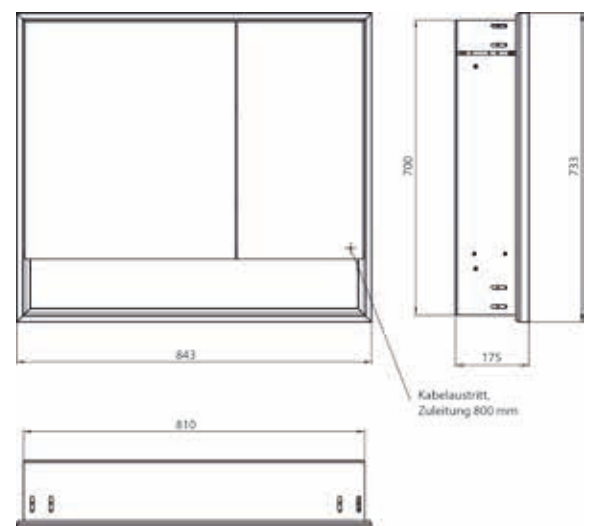

emco loft mit Unterfach

emco loft with lower compartment

PG

Lichtspiegelschrank loft mit Unterfach, 800 mm, 2 Türen, **Unterputzmodell**, IP 20.
Umlaufende LED-Beleuchtung, verspiegelte Rückwand, 2 stufenlos einstellbare Ablagen, 2 Türen (breite Tür links), 1 Steckdose, Lichtsteuerung über 3 kapazitive von außen bedienbare Touch-Bedienfelder (An/Aus, Helligkeit und Lichtfarbe - kalt/warm - stufenlos einstellbar), Kabeldurchlass nach außen bei geschlossenen Spiegeltüren. Offenes Unterfach (Höhe: 122 mm) über die komplette Breite mit verspiegelter Rückwand. Höhe: 733 mm
Unterputz-Lichtspiegelschrank, immer mit Einbaurahmen bestellen
Illuminated mirror cabinet loft with an accessible compartment, 800 mm, 2 doors, **built-in version**, IP 20.
Surrounding LED lights, mirrored back panel, 2 continuously adjustable shelves, 2 doors (wide door on the left), 1 socket, light control via 3 capacitive touch control panels which can be operated from the outside (on/off, brightness and light colour - cold/warm - continuously adjustable), external cable routing for closed mirror doors. Accessible compartment (height: 122 mm) on the bottom with mirrored rear wall. Height: 733 mm.
Built-in illuminated mirror cabinet, please order with built-in frame.

aluminium/spiegel	9798 052 11	2.306,10 €	2
aluminium/mirror			
Einbaurahmen	9798 000 02	251,40 €	2
Built-in frame