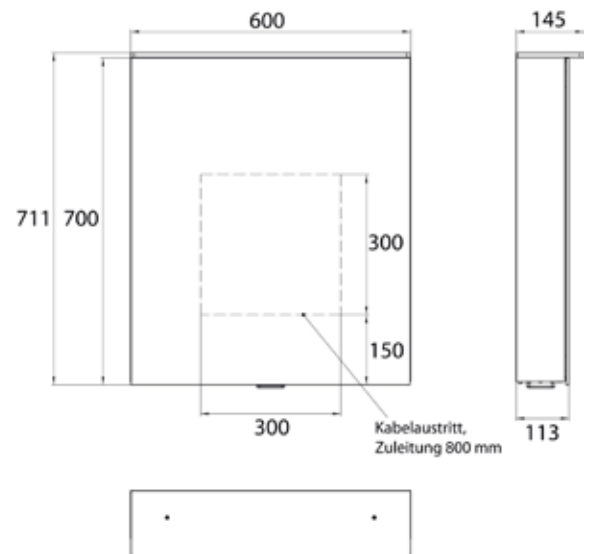

Lichtspiegelschrank Flat 2 Design (LED), 600 mm, IP 20, 15 W, 2.700-6.500 K
Aufputzmodell, 4 stufenlos einstellbare Ablagen, 2 Türen, 2 Steckdosen, Höhe: 711 mm, mit Lichtsegel (Waschtischbeleuchtung, Oberlicht separat abschaltbar)
Illuminated mirror cabinet Flat 2 Design (LED), 600 mm, IP 20, 15 W, 2.700-6.500 K
wall-mounted model, 4 continuously adjustable shelves, 2 doors, 2 sockets, height: 711 mm, with light sail (washbasin lighting, light sail can be switched off separately)

aluminium 9797 064 02 1.281,80 € 2
aluminium