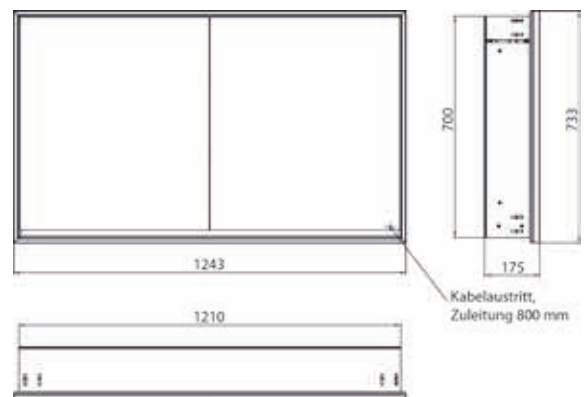

Lichtspiegelschrank loft, 1.200 mm, 2 Türen, **Aufputzmodell** mit verspiegelten Seitenwänden, IP 20.
Umlaufende LED-Beleuchtung, verspiegelte Rückwand, 2 stufenlos einstellbare Ablagen, 2 Türen, 2 Steckdosen, Lichtsteuerung über 3 kapazitive von außen bedienbare Touch-Bedienfelder (An/Aus, Helligkeit und Lichtfarbe - kalt/warm - stufenlos einstellbar), Kabeldurchlass nach außen bei geschlossenen Spiegeltüren.
Höhe: 733 mm

Illuminated mirror cabinet loft, 1.200 mm, 2 doors, **wall-mounted model** with mirrored side panels, IP 20.
Surrounding LED lights, mirrored back panel, 2 continuously adjustable shelves, 2 doors, 2 sockets, light control via 3 capacitive touch control panels which can be operated from the outside (on/off, brightness and light colour - cold/warm - continuously adjustable), external cable routing for closed mirror doors.
Height: 733 mm.

aluminium/spiegel 9798 051 18 2.774,70 € 2
aluminium/mirror

Lichtspiegelschrank loft, 1.200 mm, 2 Türen, **Unterputzmodell**, IP 20.
Umlaufende LED-Beleuchtung, verspiegelte Rückwand, 2 stufenlos einstellbare Ablagen, 2 Türen, 2 Steckdosen, Lichtsteuerung über 3 kapazitive von außen bedienbare Touch-Bedienfelder (An/Aus, Helligkeit und Lichtfarbe - kalt/warm - stufenlos einstellbar), Kabeldurchlass nach außen bei geschlossenen Spiegeltüren.
Höhe: 733 mm