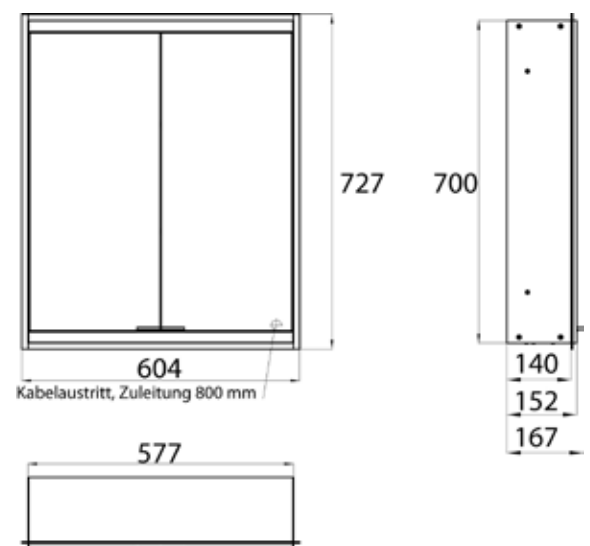

Lichtspiegelschrank prime 2 Facelift, 600 mm, 2 Türen, **Unterputzmodell**, IP20
mit verspiegelter- oder weißer Glasrückwand, 2 stufenlos einstellbare Ablagen, 2 Türen, 1 Steckdose, stufenlose Lichtsteuerung (an/aus, Helligkeit und Lichtfarbe) über drei in die Glasrückwand integrierte Touchsensoren, Höhe: 730 mm, LED-Beleuchtung

Unterputz-Lichtspiegelschrank, immer mit Einbaurahmen bestellen

Illuminated mirror cabinet prime 2 Facelift, 600 mm, 2 doors, **built-in version**, IP 20

with mirrored or white glass back panel, 2 continuously adjustable crystal glass shelves, 2 doors, 1 socket, continuous light control (on/off, brightness and light color) via three touch sensors which are integrated into the glass rear wall, height: 730 mm, LED-lights

Built-in illuminated mirror cabinet, please order with built-in frame.

aluminium/spiegel	9497 062 33	1.878,60 €	2
aluminium/mirror			
aluminium/weiss	9497 063 33	1.878,60 €	2
aluminium/white			
aluminium/schwarz	9497 135 33	2.160,40 €	2
aluminium/black			
Einbaurahmen	9497 000 20	221,60 €	2
Built-in frame