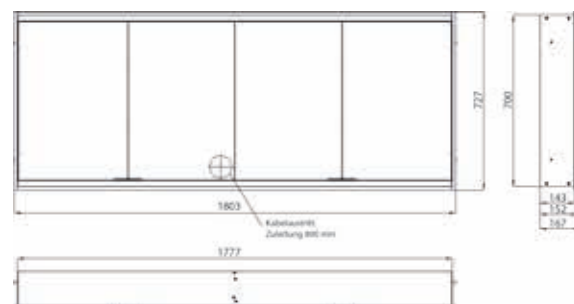

emco prime 2 Facelift

PG

Lichtspiegelschrank prime 2 Facelift, 1.800 mm, 4 Türen, **Aufputzmodell**, IP20
Seitenwand verspiegelt, mit verspiegelter- oder weißer Glasrückwand, 4 stufenlos einstellbare Ablagen, 4 Türen, 2 Steckdosen, stufenlose Lichtsteuerung (an/aus, Helligkeit und Lichtfarbe) über drei in die Glasrückwand integrierte Touchsensoren, Höhe: 700 mm, LED-Beleuchtung

Illuminated mirror cabinet prime 2 Facelift, 1.800 mm, 4 doors, **wall-mounted version**, IP 20 with mirrored or white glass back panel, mirrored side panels, 4 continuously adjustable crystal glass shelves, 4 doors, 2 sockets, continuous light control (on/off, brightness and light color) via three touch sensors which are integrated into the glass rear wall, height: 700 mm, LED-lights

aluminium/spiegel	9497 062 64	3.332,70 €	2
aluminium/mirror			
aluminium/weiss	9497 063 64	3.332,70 €	2
aluminium/white			
aluminium/schwarz	9497 135 64	3.832,60 €	2
aluminium/black			

Lichtspiegelschrank prime 2 Facelift, 1.800 mm, 4 Türen, **Unterputzmodell**, IP20, mit verspiegelter- oder weißer Glasrückwand, 4 stufenlos einstellbare Ablagen, 4 Türen, 2 Steckdosen, stufenlose Lichtsteuerung (an/aus, Helligkeit und Lichtfarbe) über drei in die Glasrückwand integrierte Touchsensoren, Höhe: 730 mm, LED-Beleuchtung
Unterputz-Lichtspiegelschrank, immer mit Einbaurahmen bestellen