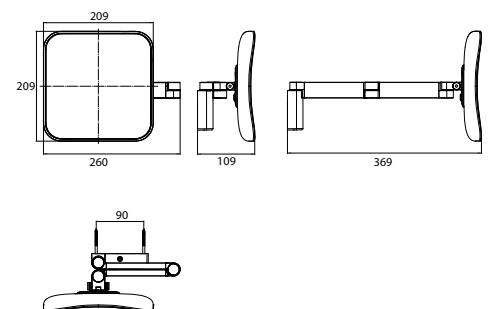

emco kosmetikspiegel evo

emco cosmetic mirror evo

PG

LED Rasier- und Kosmetikspiegel, eckig, Wandmodell, Doppelgelenkarm mit Wandanschluss

2 Lichttaster, Helligkeit und Lichtfarbe - kalt/warm (3.000 - 6.000 K) - stufenlos dimmbar.

LED Shaving- and cosmetic mirror, square, wall mounted, two swivel arms
2 switches, brightness and luminous colour cold/warm (3.000 - 6.000 K) continuously dimmable.

chrom, Vergr.: 5-fach
chrome, 5 magn. glass

1095 060 50

556,20 € 2

schwarz, Vergr.: 5-fach
black, 5 magn. glass

1095 133 50

640,90 € 2

LED Rasier- und Kosmetikspiegel mit emco light system, eckig, Wandmodell, Doppelgelenkarm mit Wandanschluss
2 Lichttaster, Helligkeit und Lichtfarbe - kalt/warm (3.000 - 6.000 K) - stufenlos dimmbar.

mit emco light system. Detailinformationen zum emco light system unter www.emco-bath.com

LED Shaving- and cosmetic mirror with emco light system, square, wall mounted, two swivel arms
2 switches, brightness and luminous colour cold/warm (3.000 - 6.000 K) continuously dimmable.

with emco light system. For detailed information about emco light system please check www.emco-bath.com

chrom, Vergr.: 5-fach
chrome, 5 magn. glass

1095 080 50

739,50 € 2

schwarz, Vergr.: 5-fach
black, 5 magn. glass

1095 133 52

849,40 € 2