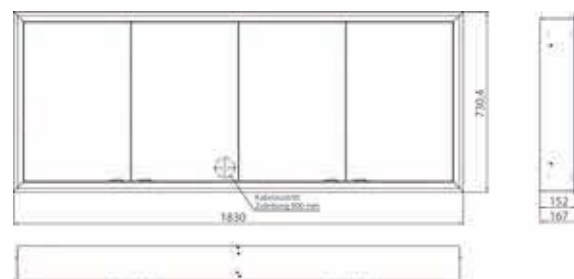

emco prime Facelift

PG

Lichtspiegelschrank prime Facelift, 1.800 mm, 4 Türen, **Aufputzmodell**, IP20
Seitenwand verspiegelt, mit verspiegelter- oder weißer Glasrückwand, 4 stufenlos einstellbare Ablagen, 4 Türen, 2 Steckdosen, stufenlose Lichtsteuerung (an/aus, Helligkeit und Lichtfarbe) über drei in die Glasrückwand integrierte Touchsensoren, Höhe: 700 mm, LED-Beleuchtung

Illuminated mirror cabinet prime Facelift, 1.800 mm, 4 doors, **wall-mounted version**, IP 20 with mirrored or white glass back panel, mirrored side panels, 4 continuously adjustable crystal glass shelves, 4 doors, 2 sockets, continuous light control (on/off, brightness and light color) via three touch sensors which are integrated into the glass rear wall, height: 700 mm, LED-lights

aluminium/spiegel	9497 062 88	3.425,00 €	2
aluminium/mirror			
aluminium/weiss	9497 063 88	3.425,00 €	2
aluminium/white			
aluminium/schwarz	9497 135 88	3.938,80 €	2
aluminium/black			

Lichtspiegelschrank prime Facelift, 1.800 mm, 4 Türen, **Unterputzmodell**, IP20 mit verspiegelter- oder weißer Glasrückwand, 4 stufenlos einstellbare Ablagen, 4 Türen, 2 Steckdosen, stufenlose Lichtsteuerung (an/aus, Helligkeit und Lichtfarbe) über drei in die Glasrückwand integrierte Touchsensoren, Höhe: 730 mm, LED-Beleuchtung

Unterputz-Lichtspiegelschrank, immer mit Einbaurahmen bestellen