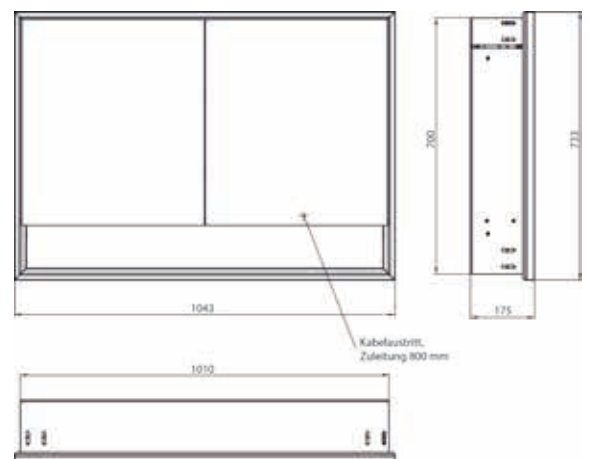

emco loft mit Unterfach

emco loft with lower compartment

PG

Lichtspiegelschrank loft mit Unterfach, 1.000 mm, 2 Türen, **Unterputzmodell**, IP 20.
Umlaufende LED-Beleuchtung, verspiegelte Rückwand, 2 stufenlos einstellbare Ablagen, 2 Türen, 2 Steckdosen, Lichtsteuerung über 3 kapazitive von außen bedienbare Touch-Bedienfelder (An/Aus, Helligkeit und Lichtfarbe - kalt/warm - stufenlos einstellbar), Kabeldurchlass nach außen bei geschlossenen Spiegeltüren. Offenes Unterfach (Höhe: 122 mm) über die komplette Breite mit verspiegelter Rückwand. Höhe: 733 mm
Unterputz-Lichtspiegelschrank, immer mit Einbaurahmen bestellen
Illuminated mirror cabinet loft with an accessible compartment, 1.000 mm, 2 doors, **built-in version**, IP 20.
Surrounding LED lights, mirrored back panel, 2 continuously adjustable shelves, 2 doors, 2 sockets, light control via 3 capacitive touch control panels which can be operated from the outside (on/off, brightness and light colour - cold/warm - continuously adjustable), external cable routing for closed mirror doors. Accessible compartment (height: 122 mm) on the bottom with mirrored rear wall. Height: 733 mm.
Built-in illuminated mirror cabinet, please order with built-in frame.

aluminium/spiegel	9798 052 13	2.481,90 €	2
aluminium/mirror			
Einbaurahmen	9798 000 03	291,40 €	2
Built-in frame			

loft