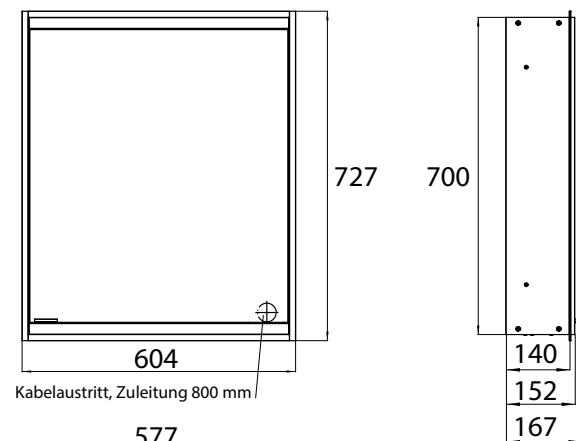

Lichtspiegelschrank prime 2, 600 mm, 1 Tür, **Unterputzmodell**, IP 20 mit verspiegelter- oder weißer Glasrückwand, 2 stufenlos einstellbare Ablagen, 1 Tür (Türanschlag rechts), 1 Steckdose und 1 Lichtschalter, Höhe: 730 mm, LED-Beleuchtung (ca. 4.000 K)

Unterputz-Lichtspiegelschrank, immer mit Einbaurahmen bestellen

Illuminated mirror cabinet prime 2, 600 mm, 1 door, **built-in version**, IP 20 with mirrored or white glass back panel, 2 continuously adjustable crystal glass shelves, 1 door (door hinge right), 1 socket and 1 switch, height: 730 mm, LED-lights (ca. 4.000 K), IP 20
Built-in illuminated mirror cabinet, please order with built-in frame.

aluminium/spiegel	9497 050 32	1.411,60 €	2
aluminium/mirror			
aluminium/weiss	9497 051 32	1.411,60 €	2
aluminium/white			
Einbaurahmen	9497 000 20	221,60 €	2
Built-in frame