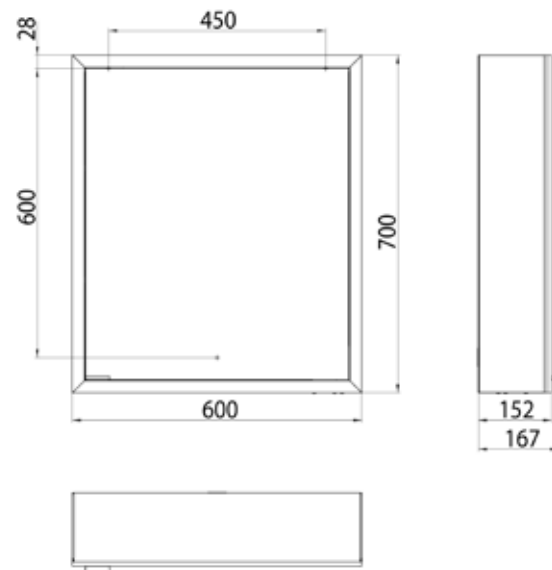

Lichtspiegelschrank prime Facelift, 600 mm, 1 Tür, **Aufputzmodell**, IP20
Seitenwand verspiegelt, mit verspiegelter- oder weißer Glasrückwand, 2 stufenlos einstellbare Ablagen, 1 Tür (Türanschlag rechts), 1 Steckdose, stufenlose Lichtsteuerung (an/aus, Helligkeit und Lichtfarbe) über drei in die Glasrückwand integrierte Touchsensoren, Höhe: 700 mm, LED-Beleuchtung
Illuminated mirror cabinet prime Facelift, 600 mm, 1 door, **wall-mounted version**, IP 20
with mirrored or white glass back panel, mirrored side panels, 2 continuously adjustable crystal glass shelves, 1 door (door hinge right), 1 socket, continuous light control (on/off, brightness and light color) via three touch sensors which are integrated into the glass rear wall, height: 700 mm, LED-lights

aluminium/spiegel	9497 062 60	1.924,40 €	2
aluminium/mirror			
aluminium/weiss	9497 063 60	1.924,40 €	2
aluminium/white			
aluminium/schwarz	9497 135 60	2.219,10 €	2
aluminium/black