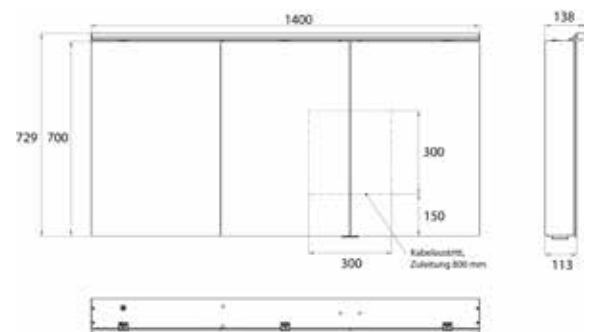

emco flat 2 Classic

PG

Lichtspiegelschrank Flat 2 Classic (LED), 1200 mm, IP 20, 26 W, 2.700-6.500 K Aufputzmodell, 4 stufenlos einstellbare Ablagen, 2 Türen, 2 Steckdosen, Höhe: 729 mm, mit LED-Aufsatzleuchte (Waschtischbeleuchtung, Oberlicht separat abschaltbar)

Illuminated mirror cabinet Flat 2 Classic (LED), 1200 mm, IP 20, 26 W, 2.700-6.500 K
Surface-mounted model, 4 continuously adjustable shelves, 2 doors, 2 sockets, height: 729 mm, with LED top light (washbasin light, top light can be switched off separately)

aluminium
aluminium

9797 065 05

1.479,50 € 2

Lichtspiegelschrank Flat 2 Classic (LED), 1400 mm, IP 20, 30 W, 2.700-6.500 K Aufputzmodell, 6 stufenlos einstellbare Ablagen, 3 Türen, 2 Steckdosen, Höhe: 729 mm, mit LED-Aufsatzleuchte (Waschtischbeleuchtung, Oberlicht separat abschaltbar)

Illuminated mirror cabinet Flat 2 Classic (LED), 1400 mm, IP 20, 30 W, 2.700-6.500 K
Surface-mounted model, 6 continuously adjustable shelves, 3 doors, 2 sockets, height: 729 mm, with LED top light (washbasin light, top light can be switched off separately)

aluminium
aluminium

9797 065 06

1.874,70 € 2

flat 2