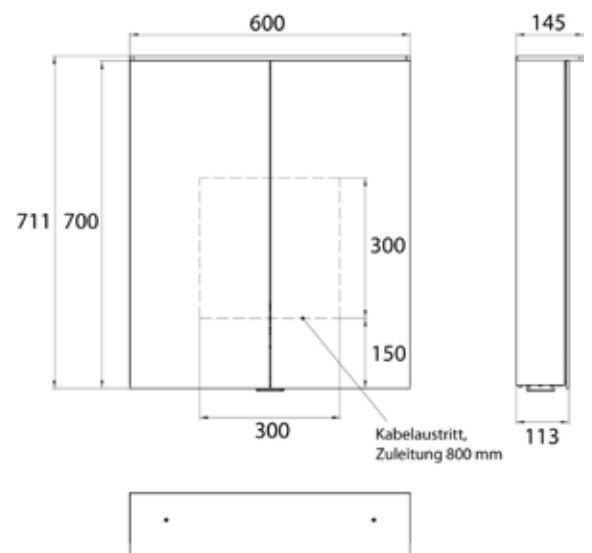

emco flat 2 Design

PG

Lichtspiegelschrank Flat 2 Design (LED), 600 mm, IP 20, 15 W, 2.700-6.500 K
Aufputzmodell, 4 stufenlos einstellbare Ablagen, 1 Tür, 2 Steckdosen, Höhe: 711 mm, mit Lichtsegel (Waschtischbeleuchtung, Oberlicht separat abschaltbar)
Illuminated mirror cabinet Flat 2 Design (LED), 600 mm, IP 20, 15 W, 2.700-6.500 K
wall-mounted model, 4 continuously adjustable shelves, 1 door, 2 sockets, height: 711 mm, with light sail (washbasin lighting, light sail can be switched off separately)

aluminium 9797 064 01 1.224,60 € 2
aluminium

Lichtspiegelschrank Flat 2 Design (LED), 600 mm, IP 20, 15 W, 2.700-6.500 K
Aufputzmodell, 4 stufenlos einstellbare Ablagen, 2 Türen, 2 Steckdosen, Höhe: 711 mm, mit Lichtsegel (Waschtischbeleuchtung, Oberlicht separat abschaltbar)
Illuminated mirror cabinet Flat 2 Design (LED), 600 mm, IP 20, 15 W, 2.700-6.500 K
wall-mounted model, 4 continuously adjustable shelves, 2 doors, 2 sockets, height: 711 mm, with light sail (washbasin lighting, light sail can be switched off separately)

aluminium 9797 064 02 1.281,80 € 2
aluminium

flat 2