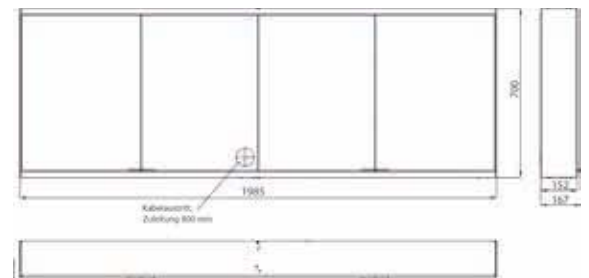

emco prime 2 Facelift

PG

Lichtspiegelschrank prime 2 Facelift, 2.000 mm, 4 Türen, **Aufputzmodell**, IP20
Seitenwand verspiegelt, mit verspiegelter- oder weißer Glasrückwand, 4 stufenlos einstellbare Ablagen, 4 Türen, 2 Steckdosen, stufenlose Lichtsteuerung (an/aus, Helligkeit und Lichtfarbe) über drei in die Glasrückwand integrierte Touchsensoren, Höhe: 700 mm, LED-Beleuchtung

Illuminated mirror cabinet prime 2 Facelift, 2.000 mm, 4 doors, **wall-mounted version**, IP 20 with mirrored or white glass back panel, mirrored side panels, 4 continuously adjustable crystal glass shelves, 4 doors, 2 sockets, continuous light control (on/off, brightness and light color) via three touch sensors which are integrated into the glass rear wall, height: 700 mm, LED-lights

aluminium/spiegel	9497 062 66	3.430,00 €	2
aluminium/mirror			
aluminium/weiss	9497 063 66	3.430,00 €	2
aluminium/white			
aluminium/schwarz	9497 135 66	3.944,50 €	2
aluminium/black			

Lichtspiegelschrank prime 2 Facelift, 2.000 mm, 4 Türen, **Unterputzmodell**, IP20, mit verspiegelter- oder weißer Glasrückwand, 4 stufenlos einstellbare Ablagen, 4 Türen, 2 Steckdosen, stufenlose Lichtsteuerung (an/aus, Helligkeit und Lichtfarbe) über Touchsensoren, Höhe: 730 mm, LED-Beleuchtung
Unterputz-Lichtspiegelschrank, immer mit Einbaurahmen bestellen

Illuminated mirror cabinet prime 2 Facelift, 2.000 mm, 4 doors, **built-in version**, IP 20 with mirrored or white glass back panel, 4 continuously adjustable crystal glass shelves, 4 doors, 2 sockets, continuous light control (on/off, brightness and light color) via three touch sensors which are integrated into the glass rear wall, height: 730 mm, LED-lights
Built-in illuminated mirror cabinet, please order with built-in frame.

aluminium/spiegel	9497 062 67	3.400,00 €	2
aluminium/mirror			
aluminium/weiss	9497 063 67	3.400,00 €	2
aluminium/white			
aluminium/schwarz	9497 135 67	3.910,00 €	2
aluminium/black			
Einbaurahmen	9497 000 36	375,00 €	2
Built-in frame