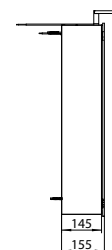

emco mee

PG

LED-Lichtspiegelschrank mee, 1.200 mm, IP 44, 4.000 K
Aufputzmodell, 2 einstellbare Ablagen, 2 Türen, 1 Steckdose, 1 Lichtschalter, Höhe: 746 mm, 800 mm LED-Leuchte
Illuminated mirror cabinet mee (LED), 1.200 mm, IP 44, 4.000 K
wall-mounted model, 2 adjustable shelves, 2 doors, 1 socket, 1 switch, height: 746 mm, 800 mm LED-Light

aluminium
aluminium

9498 050 53

1.075,40 € 2