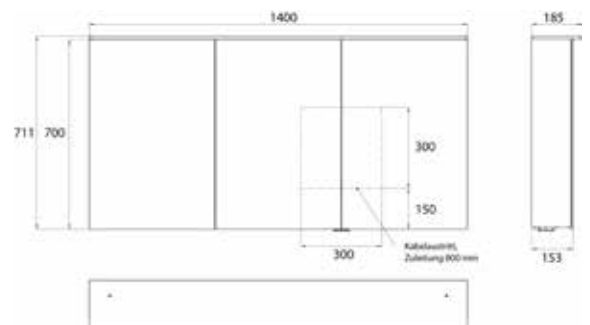

emco pure 2 Design

PG

Lichtspiegelschrank Pure 2 Design (LED), 1200 mm, IP 20, 28 W, 2.700-6.500 K Aufputzmodell, 4 stufenlos einstellbare Ablagen, 2 Türen, 2 Steckdosen, Höhe: 711 mm, mit Lichtsegel (Waschtischbeleuchtung, Oberlicht separat abschaltbar)

Illuminated mirror cabinet Pure 2 Design (LED), 1200 mm, IP 20, 28 W, 2.700-6.500 K wall-mounted model, 4 continuously adjustable shelves, 2 doors, 2 sockets, height: 711 mm, with light sail (washbasin lighting, light sail can be switched off separately)

aluminium
aluminium

9797 054 05

2.046,70 € 2

Lichtspiegelschrank Pure 2 Design (LED), 1400 mm, IP 20, 32 W, 2.700-6.500 K Aufputzmodell, 6 stufenlos einstellbare Ablagen, 3 Türen, 2 Steckdosen, Höhe: 711 mm, mit Lichtsegel (Waschtischbeleuchtung, Oberlicht separat abschaltbar)

Illuminated mirror cabinet Pure 2 Design (LED), 1400 mm, IP 20, 32 W, 2.700-6.500 K wall-mounted model, 6 continuously adjustable shelves, 3 doors, 2 sockets, height: 711 mm, with light sail (washbasin lighting, light sail can be switched off separately)

aluminium
aluminium

9797 054 06

2.463,40 € 2

pure 2