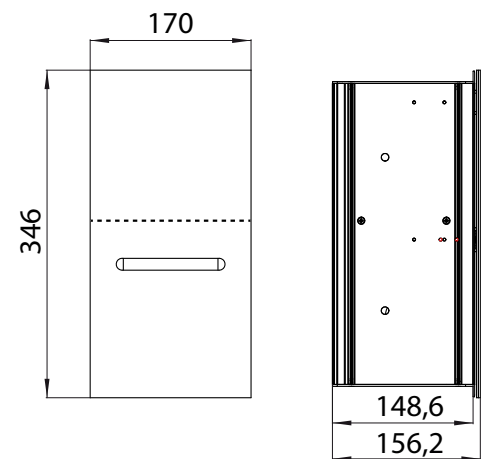

emco asis 2.0

PG

WC-Papier-Modul - Unterputzmodell
1 Tür, Türanschlag links
Unterputzmodule bitte immer mit
Einbaurahmen bestellen
Module for toilet paper - built-in-model
1 door, door hinge left
Please order built-in modules with an
installation frame

optiwhite	9724 274 22	718,20 €	2
optiwhite			
schwarz	9724 275 22	718,20 €	2
black			
Einbaurahmen	9725 000 21	110,60 €	2
Built-in frame			

WC-Papier-Modul - Unterputzmodell
1 Tür, Türanschlag rechts
Unterputzmodule bitte immer mit
Einbaurahmen bestellen
Module for toilet paper - built-in-model
1 door, door hinge right
Please order built-in modules with an
installation frame

optiwhite	9724 274 21	718,20 €	2
optiwhite			
schwarz	9724 275 21	718,20 €	2
black			
Einbaurahmen	9725 000 21	110,60 €	2
Built-in frame