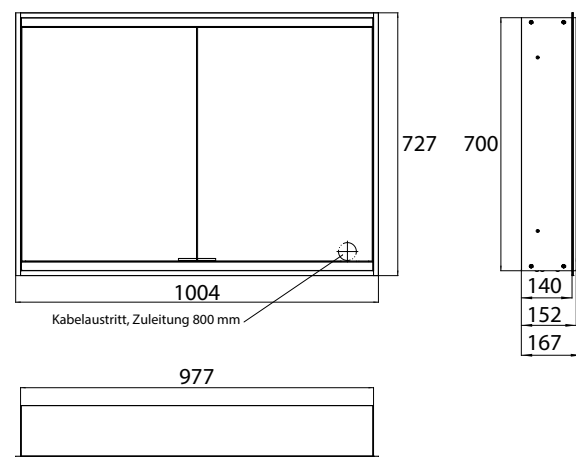

emco prime 2

ohne Lichtpaket · without light-package

PG

Lichtspiegelschrank prime 2, 1.000 mm, 2 Türen, **Aufputzmodell**, IP 20
Seitenwand verspiegelt, mit verspiegelter- oder weißer Glasrückwand, 2 stufenlos einstellbare Ablagen, 2 Türen, 2 Steckdosen und 1 Lichtschalter, Höhe: 700 mm, LED-Beleuchtung (ca. 4.000 K)
Illuminated mirror cabinet prime 2, 1.000 mm, 2 doors, **wall-mounted version**, IP 20
with mirrored or white glass back panel, mirrored side panels, 2 continuously adjustable crystal glass shelves, 2 doors, 2 sockets and 1 switch, height: 700 mm, LED-lights (ca. 4.000 K), IP 20

aluminium/spiegel	9497 050 45	1.920,50 €	2
aluminium/mirror			
aluminium/weiss	9497 051 45	1.920,50 €	2
aluminium/white			

Lichtspiegelschrank prime 2, 1.000 mm, 2 Türen, **Unterputzmodell**, IP 20
mit verspiegelter- oder weißer Glasrückwand, 2 stufenlos einstellbare Ablagen, 2 Türen, 2 Steckdosen und 1 Lichtschalter, Höhe: 730 mm, LED-Beleuchtung (ca. 4.000 K)
Unterputz-Lichtspiegelschrank, immer mit Einbaurahmen bestellen
Illuminated mirror cabinet prime 2, 1.000 mm, 2 doors, **built-in version**, IP 20
with mirrored or white glass back panel, 2 continuously adjustable crystal glass shelves, 2 doors, 2 sockets and 1 switch, height: 730 mm, LED-lights (ca. 4.000 K), IP 20
Built-in illuminated mirror cabinet, please order with built-in frame.

aluminium/spiegel	9497 050 55	1.892,60 €	2
aluminium/mirror			
aluminium/weiss	9497 051 55	1.892,60 €	2
aluminium/white			
Einbaurahmen	9497 000 18	291,40 €	2
Built-in frame