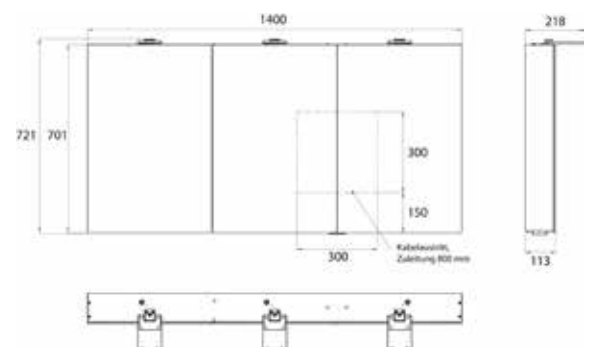

emco flat 2 Style

PG

Lichtspiegelschrank Flat 2 Style (LED), 1200 mm, IP 20, 26 W, 2.700-6.500 K Aufputzmodell, 4 stufenlos einstellbare Ablagen, 2 Türen, 2 Steckdosen, Höhe: 721 mm, zwei LED-Aufsatzleuchten (Waschtischbeleuchtung, Oberlicht separat abschaltbar)

Illuminated mirror cabinet Flat 2 Style (LED), 1200 mm, IP 20, 26 W, 2.700-6.500 K
Surface-mounted model, 4 continuously adjustable shelves, 2 doors, 2 sockets, height: 721 mm, two LED top lights (washbasin light, top light can be switched off separately)

aluminium
aluminium

9797 063 05

1.649,00 € 2

Lichtspiegelschrank Flat 2 Style (LED), 1400 mm, IP 20, 34 W, 2.700-6.500 K Aufputzmodell, 6 stufenlos einstellbare Ablagen, 3 Türen, 2 Steckdosen, Höhe: 721 mm, drei LED-Aufsatzleuchten (Waschtischbeleuchtung, Oberlicht separat abschaltbar)

Illuminated mirror cabinet Flat 2 Style (LED), 1400 mm, IP 20, 34 W, 2.700-6.500 K
Surface-mounted model, 6 continuously adjustable shelves, 3 doors, 2 sockets, height: 721 mm, three LED top lights (washbasin light, top light can be switched off separately)

aluminium
aluminium

9797 063 06

2.044,20 € 2