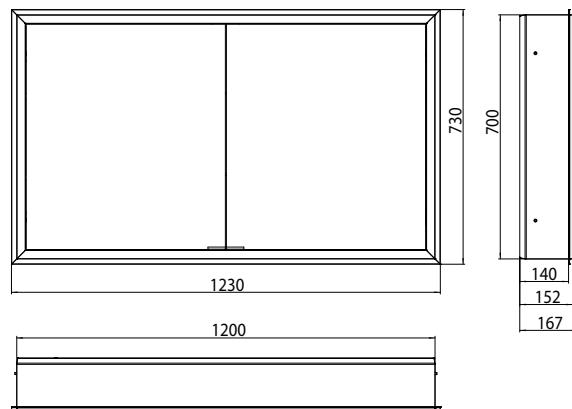

emco prime

ohne Lichtpaket · without light-package

PG

Lichtspiegelschrank prime, 1.200 mm, 2 Türen, **Aufputzmodell**, IP 20
Seitenwand verspiegelt, mit verspiegelter- oder weißer Glasrückwand, 2 stufenlos einstellbare Ablagen, 2 Türen, 2 Steckdosen und 1 Lichtschalter, Höhe: 700 mm, LED-Beleuchtung (ca. 4.000 K)
Illuminated mirror cabinet prime, 1.200 mm, 2 doors, **wall-mounted version**, IP 20
with mirrored or white glass back panel, mirrored side panels, 2 continuously adjustable crystal glass shelves, 2 doors, 2 sockets and 1 switch, height: 700 mm, LED-lights (ca. 4.000 K), IP 20

aluminium/spiegel	9497 050 84	2.335,70 €	2
aluminium/mirror			
aluminium/weiss	9497 051 84	2.335,70 €	2
aluminium/white			

Lichtspiegelschrank prime, 1.200 mm, 2 Türen, **Unterputzmodell**, IP 20
mit verspiegelter- oder weißer Glasrückwand, 2 stufenlos einstellbare Ablagen, 2 Türen, 2 Steckdosen und 1 Lichtschalter, Höhe: 730 mm, LED-Beleuchtung rundum (ca. 4.000 K)
Unterputz-Lichtspiegelschrank, immer mit Einbaurahmen bestellen
Illuminated mirror cabinet prime, 1.200 mm, 2 doors, **built-in version**, IP 20
with mirrored or white glass back panel, 2 continuously adjustable crystal glass shelves, 2 doors, 2 sockets and 1 switch, height: 730 mm, surrounding LED-lights (ca. 4.000 K), IP 20
Built-in illuminated mirror cabinet, please order with built-in frame.

aluminium/spiegel	9497 050 94	2.300,90 €	2
aluminium/mirror			
aluminium/weiss	9497 051 94	2.300,90 €	2
aluminium/white			
Einbaurahmen	9497 000 13	299,30 €	2
Built-in frame