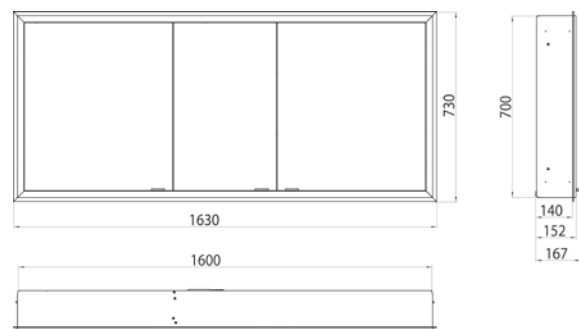

emco prime

ohne Lichtpaket · without light-package

PG

Lichtspiegelschrank prime, 1.600 mm, 3 Türen, **Aufputzmodell**, IP 20
Seitenwand verspiegelt, mit verspiegelter- oder weißer Glasrückwand, 4 stufenlos einstellbare Ablagen, 3 Türen, 2 Steckdosen und 1 Lichtschalter, Höhe: 700 mm, LED-Beleuchtung (ca. 4.000 K)
Illuminated mirror cabinet prime, 1.600 mm, 3 doors, **wall-mounted version**, IP 20
with mirrored or white glass back panel, mirrored side panels, 4 continuously adjustable crystal glass shelves, 3 doors, 2 sockets and 1 switch, height: 700 mm, LED-lights (ca. 4.000 K), IP 20

aluminium/spiegel	9497 050 86	3.042,10 €	2
aluminium/mirror			
aluminium/weiss	9497 051 86	3.042,10 €	2
aluminium/white			

Lichtspiegelschrank prime, 1.600 mm, 3 Türen, **Unterputzmodell**, IP 20
mit verspiegelter- oder weißer Glasrückwand, 4 stufenlos einstellbare Ablagen, 3 Türen, 2 Steckdosen und 1 Lichtschalter, Höhe: 730 mm, LED-Beleuchtung (ca. 4.000 K)
Illuminated mirror cabinet prime, 1.600 mm, 3 doors, **built-in version**, IP 20
with mirrored or white glass back panel, 4 continuously adjustable crystal glass shelves, 3 doors, 2 sockets and 1 switch, height: 730 mm, LED-lights (ca. 4.000 K), IP 20

aluminium/spiegel	9497 050 96	3.042,10 €	2
aluminium/mirror			
aluminium/weiss	9497 051 96	3.042,10 €	2
aluminium/white			
Einbaurahmen	9497 000 29	315,20 €	2
Built-in frame