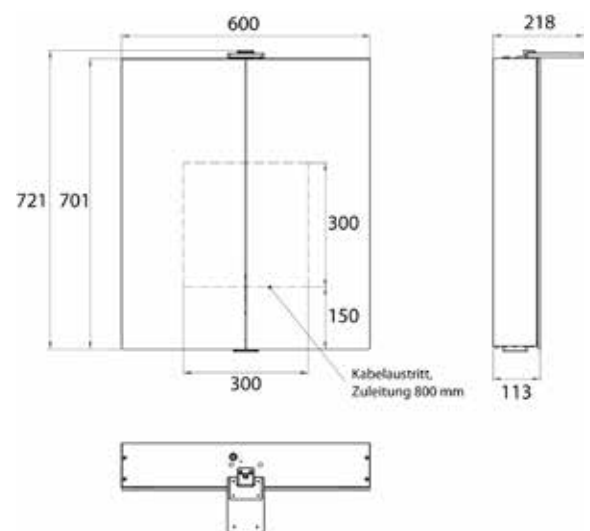

emco flat 2 Style

PG

Lichtspiegelschrank Flat 2 Style (LED), 600 mm, IP 20, 14 W, 2.700-6.500 K
Aufputzmodell, 4 stufenlos einstellbare Ablagen, 1 Tür, 2 Steckdosen, Höhe: 721 mm, eine LED-Aufsatzleuchte (Waschtischbeleuchtung, Oberlicht separat abschaltbar)

Illuminated mirror cabinet Flat 2 Style (LED), 600 mm, IP 20, 14 W, 2.700-6.500 K
Surface-mounted model, 4 continuously adjustable shelves, 1 door, 2 sockets, height: 721 mm, one LED top light (washbasin light, top light can be switched off separately)

aluminium
aluminium

9797 063 01

1.134,20 € 2

Lichtspiegelschrank Flat 2 Style (LED), 600 mm, IP 20, 14 W, 2.700-6.500 K
Aufputzmodell, 4 stufenlos einstellbare Ablagen, 2 Türen, 2 Steckdosen, Höhe: 721 mm, eine LED-Aufsatzleuchte (Waschtischbeleuchtung, Oberlicht separat abschaltbar)

Illuminated mirror cabinet Flat 2 Style (LED), 600 mm, IP 20, 14 W, 2.700-6.500 K
Surface-mounted model, 4 continuously adjustable shelves, 2 doors, 2 sockets, height: 721 mm, one LED top light (washbasin light, top light can be switched off separately)

aluminium
aluminium

9797 063 02

1.191,40 € 2