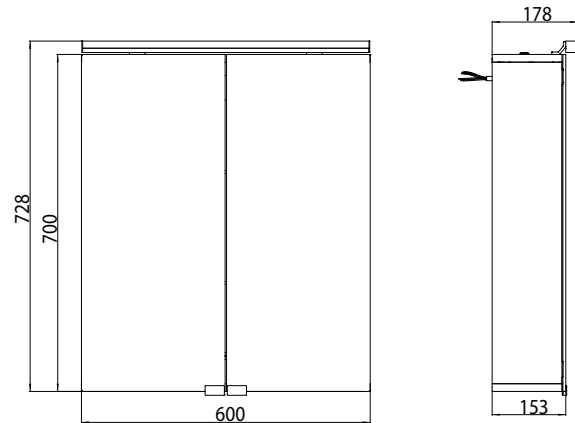

Lichtspiegelschrank pure (LED), 800 mm, IP 44, 10 W, 4.000 K
Aufputzmodell, 2 einstellbare Ablagen, 2 Türen, 1 Steckdose, 1 Lichtschalter, Höhe: 728 mm, LED-Leuchte (Version mit Waschtischbeleuchtung: 2 Steckdosen, 2 Lichtschalter)
Illuminated mirror cabinet pure (LED), 800 mm, IP 44, 10 W, 4.000 K
wall-mounted model, 2 adjustable shelves, 2 doors, 1 socket, 1 switch, height: 728 mm, LED-Light (Version with washbasin illumination: 2 sockets, 2 switch)

ohne Waschtischbeleuchtung without washbasin illumination	9797 050 82	1.215,10 €	2
mit Waschtischbeleuchtung with washbasin illumination	9797 052 82	1.361,80 €	2