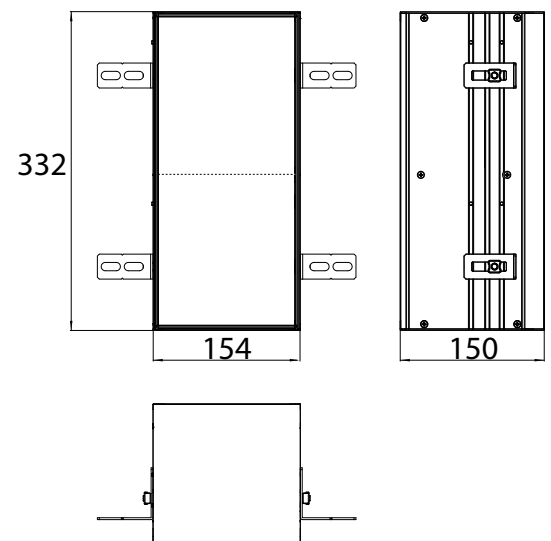

emco asis plus

PG

WC-Modul - Unterputzmodell, Tür befliesbar (Fliese + Kleber, max.: 12 mm) mit zwei Fächern für WC-Papier, Reserverolle oder Feuchtpapierbox. Türanschlag links.

Kein Einbaurahmen erforderlich.

Module for WC build-in model, door tileable (tiles + adhesive, max.: 12mm) with two boxes for WC-paper, spare paper or moist-tissue box, left-hinged door
No additional build-in frame required

aluminium
aluminium

9756 110 02

606,80 € 2

WC-Modul - Unterputzmodell, Tür befliesbar (Fliese + Kleber, max.: 12 mm) mit zwei Fächern für WC-Papier, Reserverolle oder Feuchtpapierbox. Türanschlag rechts.

Kein Einbaurahmen erforderlich.

Module for WC build-in model, door tileable (tiles + adhesive, max.: 12mm) with two boxes for WC-paper, spare paper or moist-tissue box, right-hinged door
No additional build-in frame required

aluminium
aluminium

9756 110 03

606,80 € 2