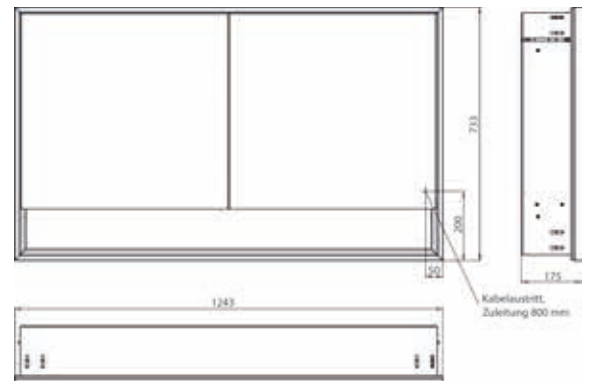

emco loft mit Unterfach

emco loft with lower compartment

PG

Lichtspiegelschrank loft mit Unterfach, 1.200 mm, 2 Türen, **Unterputzmodell**, IP 20.
Umlaufende LED-Beleuchtung, verspiegelte Rückwand, 2 stufenlos einstellbare Ablagen, 2 Türen, 2 Steckdosen, Lichtsteuerung über 3 kapazitive von außen bedienbare Touch-Bedienfelder (An/Aus, Helligkeit und Lichtfarbe - kalt/warm - stufenlos einstellbar), Kabeldurchlass nach außen bei geschlossenen Spiegeltüren. Offenes Unterfach (Höhe: 122 mm) über die komplette Breite mit verspiegelter Rückwand. Höhe: 733 mm
Unterputz-Lichtspiegelschrank, immer mit Einbaurahmen bestellen
Illuminated mirror cabinet loft with an accessible compartment, 1.200 mm, 2 doors, **built-in version**, IP 20.
Surrounding LED lights, mirrored back panel, 2 continuously adjustable shelves, 2 doors, 2 sockets, light control via 3 capacitive touch control panels which can be operated from the outside (on/off, brightness and light colour - cold/warm - continuously adjustable), external cable routing for closed mirror doors. Accessible compartment (height: 122 mm) on the bottom with mirrored rear wall. Height: 733 mm.
Built-in illuminated mirror cabinet, please order with built-in frame.

aluminium/spiegel	9798 052 19	2.737,40 €	2
aluminium/mirror			
Einbaurahmen	9798 000 04	299,30 €	2
Built-in frame