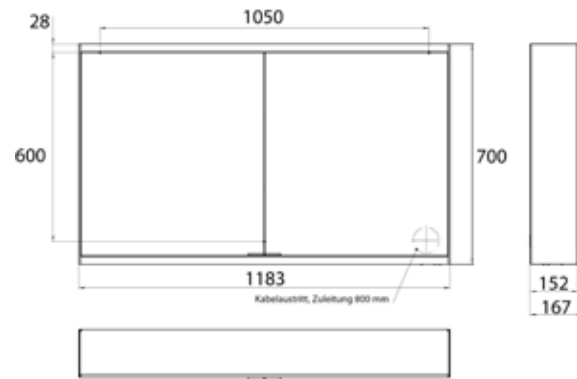

Lichtspiegelschrank prime 2 Facelift, 1.200 mm, 2 Türen, **Unterputzmodell**, IP20
mit verspiegelter- oder weißer Glasrückwand, 2 stufenlos einstellbare Ablagen, 2 Türen, 2 Steckdosen, stufenlose Lichtsteuerung (an/aus, Helligkeit und Lichtfarbe) über drei in die Glasrückwand integrierte Touchsensoren, Höhe: 730 mm, LED-Beleuchtung

Unterputz-Lichtspiegelschrank, immer mit Einbaurahmen bestellen

Illuminated mirror cabinet prime 2 Facelift, 1.200 mm, 2 doors, **built-in version**, IP 20
with mirrored or white glass back panel, 2 continuously adjustable crystal glass shelves, 2 doors, 2 sockets, continuous light control (on/off, brightness and light color) via three touch sensors which are integrated into the glass rear wall, height: 730 mm, LED-lights
Built-in illuminated mirror cabinet, please order with built-in frame.

aluminium/spiegel	9497 062 56	2.443,40 €	2
aluminium/mirror			
aluminium/weiss	9497 063 56	2.443,40 €	2
aluminium/white			
aluminium/schwarz	9497 135 56	2.809,90 €	2
aluminium/black			
Einbaurahmen	9497 000 17	299,30 €	2
Built-in frame