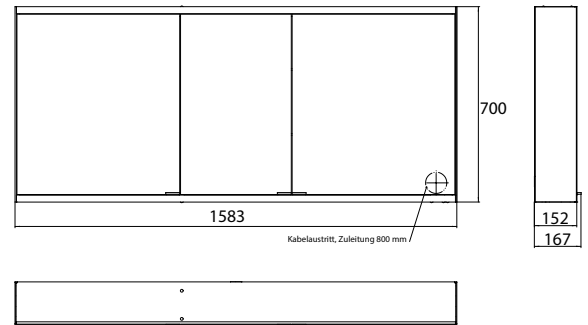

emco prime 2

mit Lichtpaket · with light-package

PG

Lichtspiegelschrank prime 2, 1.600 mm, 3 Türen, **Aufputzmodell**, IP 20 mit Lichtpaket, Seitenwand verspiegelt, mit verspiegelter- oder weißer Glasrückwand, 4 stufenlos einstellbare Ablagen, 3 Türen, 2 Steckdosen und 2 Lichttaster (Helligkeit und Lichtfarbe - kalt/warm - stufenlos dimmbar), Höhe: 700 mm, LED-Beleuchtung

Illuminated mirror cabinet prime 2, 1.600 mm, 3 doors, **wall-mounted version**, IP 20 with light-package, with mirrored or white glass back panel, mirrored side panels, 4 continuously adjustable crystal glass shelves, 3 doors, 2 sockets and 2 switches (brightness and luminous colour cold/warm continuously dimmable), height: 700 mm, LED-lights, IP 20

aluminium/spiegel	9497 060 48	3.175,00 €	2
aluminium/mirror			
aluminium/weiss	9497 061 48	3.175,00 €	2
aluminium/white			

Lichtspiegelschrank prime 2, 1.600 mm, 3 Türen, **Unterputzmodell**, IP 20 mit Lichtpaket, mit verspiegelter- oder weißer Glasrückwand, 4 stufenlos einstellbare Ablagen, 3 Türen, 2 Steckdosen und 2 Lichttaster (Helligkeit und Lichtfarbe - kalt/warm - stufenlos dimmbar), Höhe: 730 mm, LED-Beleuchtung
Unterputz-Lichtspiegelschrank, immer mit Einbaurahmen bestellen

Illuminated mirror cabinet prime 2, 1.600 mm, 3 doors, **built-in version**, IP 20 with light-package, with mirrored or white glass back panel, 4 continuously adjustable crystal glass shelves, 3 doors, 2 sockets and 2 switches (brightness and luminous colour cold/warm continuously dimmable), height: 730 mm, LED-lights, IP 20
Built-in illuminated mirror cabinet, please order with built-in frame.

aluminium/spiegel	9497 060 58	3.161,20 €	2
aluminium/mirror			
aluminium/weiss	9497 061 58	3.161,20 €	2
aluminium/white			
Einbaurahmen	9497 000 15	315,20 €	2
Built-in frame