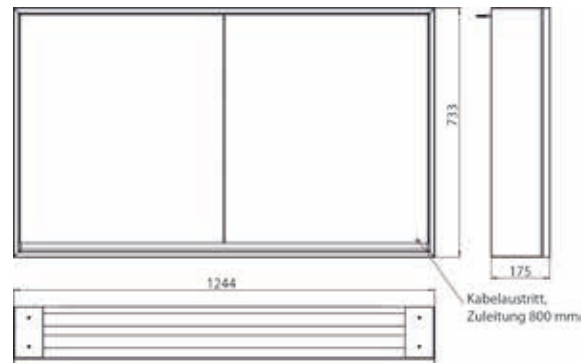

Lichtspiegelschrank loft, 1.200 mm, 2 Türen, **Unterputzmodell**, IP 20.
Umlaufende LED-Beleuchtung, verspiegelte Rückwand, 2 stufenlos einstellbare Ablagen, 2 Türen, 2 Steckdosen, Lichtsteuerung über 3 kapazitive von außen bedienbare Touch-Bedienfelder (An/Aus, Helligkeit und Lichtfarbe - kalt/warm - stufenlos einstellbar), Kabeldurchlass nach außen bei geschlossenen Spiegeltüren.
Höhe: 733 mm

Unterputz-Lichtspiegelschrank, immer mit Einbaurahmen bestellen
Illuminated mirror cabinet loft, 1.200 mm, 2 doors, **built-in version**, IP 20.
Surrounding LED lights, mirrored back panel, 2 continuously adjustable shelves, 2 doors, 2 sockets, light control via 3 capacitive touch control panels which can be operated from the outside (on/off, brightness and light colour - cold/warm - continuously adjustable), external cable routing for closed mirror doors. Height: 733 mm.
Built-in illuminated mirror cabinet, please order with built-in frame.

aluminium/spiegel 9798 051 19 2.737,40 € 2
aluminium/mirror
Einbaurahmen 9798 000 04 299,30 € 2
Built-in frame