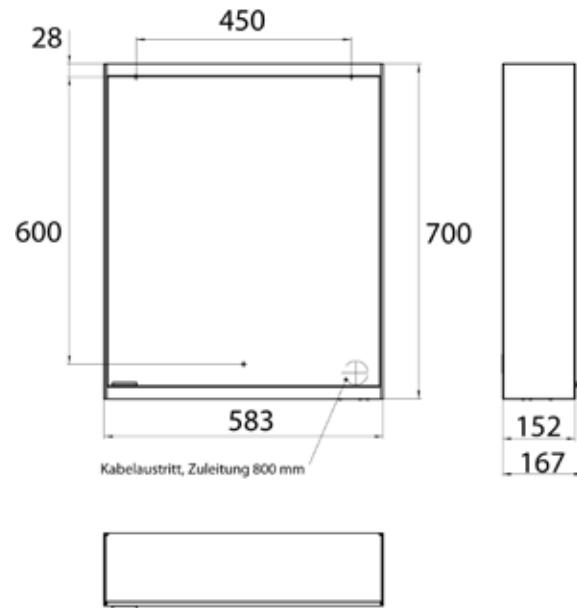

Lichtspiegelschrank prime 2 Facelift, 600 mm, 1 Tür, **Aufputzmodell**, IP20
Seitenwand verspiegelt, mit verspiegelter- oder weißer Glasrückwand, 2 stufenlos einstellbare Ablagen, 1 Tür (Türanschlag rechts), 1 Steckdose, stufenlose Lichtsteuerung (an/aus, Helligkeit und Lichtfarbe) über drei in die Glasrückwand integrierte Touchsensoren, Höhe: 700 mm, LED-Beleuchtung

Illuminated mirror cabinet prime 2 Facelift, 600 mm, 1 door, **wall-mounted version**, IP 20
with mirrored or white glass back panel, mirrored side panels, 2 continuously adjustable crystal glass shelves, 1 door (door hinge right), 1 socket, continuous light control (on/off, brightness and light color) via three touch sensors which are integrated into the glass rear wall, height: 700 mm, LED-lights

aluminium/spiegel	9497 062 22	1.760,00 €	2
aluminium/mirror			
aluminium/weiss	9497 063 22	1.760,00 €	2
aluminium/white			
aluminium/schwarz	9497 135 22	2.024,80 €	2
aluminium/black