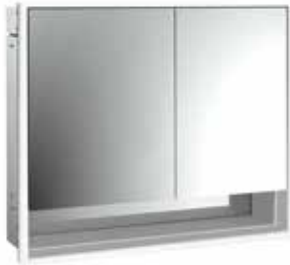

emco loft mit Unterfach

emco loft with lower compartment

PG

Lichtspiegelschrank loft mit Unterfach, 800 mm, 2 Türen, **Unterputzmodell**, IP 20.
Umlaufende LED-Beleuchtung, verspiegelte Rückwand, 2 stufenlos einstellbare Ablagen, 2 Türen (breite Tür links), 1 Steckdose, Lichtsteuerung über 3 kapazitive von außen bedienbare Touch-Bedienfelder (An/Aus, Helligkeit und Lichtfarbe - kalt/warm - stufenlos einstellbar), Kabeldurchlass nach außen bei geschlossenen Spiegeltüren. Offenes Unterfach (Höhe: 122 mm) über die komplette Breite mit verspiegelter Rückwand. Höhe: 733 mm
Unterputz-Lichtspiegelschrank, immer mit Einbaurahmen bestellen
Illuminated mirror cabinet loft with an accessible compartment, 800 mm, 2 doors, **built-in version**, IP 20.
Surrounding LED lights, mirrored back panel, 2 continuously adjustable shelves, 2 doors (wide door on the left), 1 socket, light control via 3 capacitive touch control panels which can be operated from the outside (on/off, brightness and light colour - cold/warm - continuously adjustable), external cable routing for closed mirror doors. Accessible compartment (height: 122 mm) on the bottom with mirrored rear wall. Height: 733 mm.
Built-in illuminated mirror cabinet, please order with built-in frame.

aluminium/spiegel	9798 052 11	2.306,10 €	2
aluminium/mirror			
Einbaurahmen	9798 000 02	251,40 €	2
Built-in frame