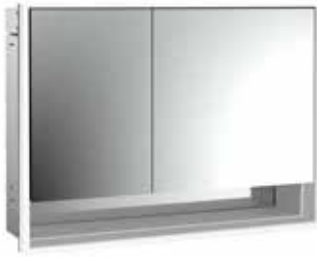

emco loft mit Unterfach

emco loft with lower compartment

PG

Lichtspiegelschrank loft mit Unterfach, 1.000 mm, 2 Türen, **Unterputzmodell**, IP 20.

Umlaufende LED-Beleuchtung, verspiegelte Rückwand, 2 stufenlos einstellbare Ablagen, 2 Türen (breite Tür rechts), 2 Steckdosen, Lichtsteuerung über 3 kapazitive von außen bedienbare Touch-Bedienfelder (An/Aus, Helligkeit und Lichtfarbe - kalt/warm - stufenlos einstellbar), Kabeldurchlass nach außen bei geschlossenen Spiegeltüren. Offenes Unterfach (Höhe: 122 mm) über die komplette Breite mit verspiegelter Rückwand. Höhe: 733 mm

Unterputz-Lichtspiegelschrank, immer mit Einbaurahmen bestellen

Illuminated mirror cabinet loft with an accessible compartment, 1.000 mm, 2 doors, **built-in version**, IP 20.

Surrounding LED lights, mirrored back panel, 2 continuously adjustable shelves, 2 doors (wide door on the right), 2 sockets, light control via 3 capacitive touch control panels which can be operated from the outside (on/off, brightness and light colour - cold/warm - continuously adjustable), external cable routing for closed mirror doors. Accessible compartment (height: 122 mm) on the bottom with mirrored rear wall. Height: 733 mm. Built-in illuminated mirror cabinet, please order with built-in frame.

aluminium/spiegel	9798 052 15	2.481,90 €	2
aluminium/mirror			
Einbaurahmen	9798 000 03	291,40 €	2
Built-in frame