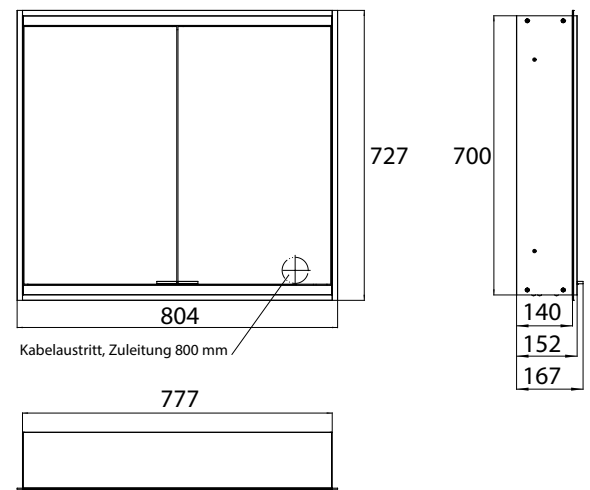

emco prime 2

mit Lichtpaket · with light-package

PG

Lichtspiegelschrank prime 2, 800 mm, 2 Türen, **Aufputzmodell**, IP 20 mit Lichtpaket, Seitenwand verspiegelt, mit verspiegelter- oder weißer Glasrückwand, 2 stufenlos einstellbare Ablagen, 2 Türen, 1 Steckdose und 2 Lichttaster (Helligkeit und Lichtfarbe - kalt/warm - stufenlos dimmbar), Höhe: 700 mm, LED-Beleuchtung

Illuminated mirror cabinet prime 2, 800 mm, 2 doors, **wall-mounted version**, IP 20

with light-package, with mirrored or white glass back panel, mirrored side panels, 2 continuously adjustable crystal glass shelves, 2 doors, 1 socket and 2 switches (brightness and luminous colour cold/warm continuously dimmable), height: 700 mm, LED-lights, IP 20

aluminium/spiegel	9497 060 24	2.087,90 €	2
aluminium/mirror			
aluminium/weiss	9497 061 24	2.087,90 €	2
aluminium/white			

Lichtspiegelschrank prime 2, 800 mm, 2 Türen, **Unterputzmodell**, IP 20 mit Lichtpaket, mit verspiegelter- oder weißer Glasrückwand, 2 stufenlos einstellbare Ablagen, 2 Türen, 1 Steckdose und 2 Lichttaster (Helligkeit und Lichtfarbe - kalt/warm - stufenlos dimmbar), Höhe: 730 mm, LED-Beleuchtung
Unterputz-Lichtspiegelschrank, immer mit Einbaurahmen bestellen

Illuminated mirror cabinet prime 2, 800 mm, 2 doors, **built-in version**, IP 20 with light-package, with mirrored or white glass back panel, 2 continuously adjustable crystal glass shelves, 2 doors, 1 socket and 2 switches (brightness and luminous colour cold/warm continuously dimmable), height: 730 mm, LED-lights, IP 20

Built-in illuminated mirror cabinet, please order with built-in frame.