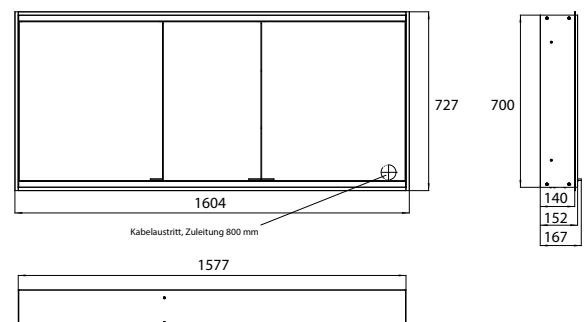

emco prime 2

mit Lichtpaket · with light-package

PG

Lichtspiegelschrank prime 2, 1.600 mm, 3 Türen, **Aufputzmodell**, IP 20 mit Lichtpaket, Seitenwand verspiegelt, mit verspiegelter- oder weißer Glasrückwand, 4 stufenlos einstellbare Ablagen, 3 Türen, 2 Steckdosen und 2 Lichttaster (Helligkeit und Lichtfarbe - kalt/warm - stufenlos dimmbar), Höhe: 700 mm, LED-Beleuchtung

Illuminated mirror cabinet prime 2, 1.600 mm, 3 doors, **wall-mounted version**, IP 20 with light-package, with mirrored or white glass back panel, mirrored side panels, 4 continuously adjustable crystal glass shelves, 3 doors, 2 sockets and 2 switches (brightness and luminous colour cold/warm continuously dimmable), height: 700 mm, LED-lights, IP 20

aluminium/spiegel	9497 060 48	3.175,00 €	2
aluminium/mirror			
aluminium/weiss	9497 061 48	3.175,00 €	2
aluminium/white			

Lichtspiegelschrank prime 2, 1.600 mm, 3 Türen, **Unterputzmodell**, IP 20 mit Lichtpaket, mit verspiegelter- oder weißer Glasrückwand, 4 stufenlos einstellbare Ablagen, 3 Türen, 2 Steckdosen und 2 Lichttaster (Helligkeit und Lichtfarbe - kalt/warm - stufenlos dimmbar), Höhe: 730 mm, LED-Beleuchtung
Unterputz-Lichtspiegelschrank, immer mit Einbaurahmen bestellen

Illuminated mirror cabinet prime 2, 1.600 mm, 3 doors, **built-in version**, IP 20 with light-package, with mirrored or white glass back panel, 4 continuously adjustable crystal glass shelves, 3 doors, 2 sockets and 2 switches (brightness and luminous colour cold/warm continuously dimmable), height: 730 mm, LED-lights, IP 20
Built-in illuminated mirror cabinet, please order with built-in frame.