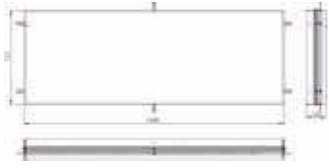

emco prime 2 Facelift

PG

Einbaurahmen
für Lichtspiegelschrank prime 2 Facelift,
2.000 mm
Built-in frame
for illuminated mirror cabinet prime 2
Facelift, 2.000 mm

Einbaurahmen
Built-in frame

9497 000 36

375,00 € 2