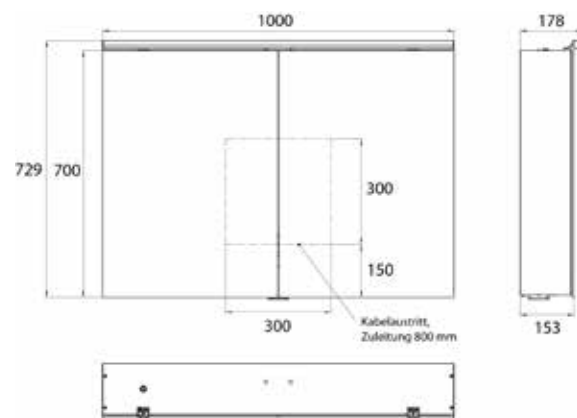

emco pure 2 Classic

PG

Lichtspiegelschrank Pure 2 Classic (LED), 800 mm, IP 20, 18 W, 2.700-6.500 K
Aufputzmodell, 4 stufenlos einstellbare Ablagen, 2 Türen, 2 Steckdosen, Höhe: 729 mm, mit LED-Aufsatzleuchte (Waschtischbeleuchtung, Oberlicht separat abschaltbar)

Illuminated mirror cabinet Pure 2 Classic (LED), 800 mm, IP 20, 18 W, 2.700-6.500 K

Surface-mounted model, 4 continuously adjustable shelves, 2 doors, 2 sockets, height: 729 mm, with LED top light (washbasin light, top light can be switched off separately)

aluminium 9797 055 03 1.215,10 € 2
aluminium

Lichtspiegelschrank Pure 2 Classic (LED), 1000 mm, IP 20, 22 W, 2.700-6.500 K
Aufputzmodell, 4 stufenlos einstellbare Ablagen, 2 Türen, 2 Steckdosen, Höhe: 729 mm, mit LED-Aufsatzleuchte (Waschtischbeleuchtung, Oberlicht separat abschaltbar)

Illuminated mirror cabinet Pure 2 Classic (LED), 1000 mm, IP 20, 22 W, 2.700-6.500 K

Surface-mounted model, 4 continuously adjustable shelves, 2 doors, 2 sockets, height: 729 mm, with LED top light (washbasin light, top light can be switched off separately)

aluminium 9797 055 04 1.357,90 € 2
aluminium