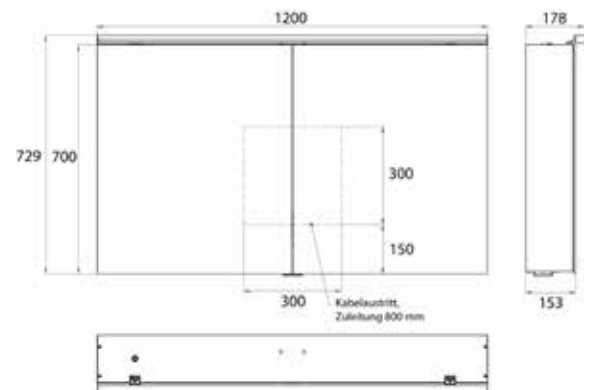

Lichtspiegelschrank Pure 2 Classic (LED), 1400 mm, IP 20, 30 W, 2.700-6.500 K Aufputzmodell, 6 stufenlos einstellbare Ablagen, 3 Türen, 2 Steckdosen, Höhe: 729 mm, mit LED-Aufsatzleuchte (Waschtischbeleuchtung, Oberlicht separat abschaltbar)

Illuminated mirror cabinet Pure 2 Classic (LED), 1400 mm, IP 20, 30 W, 2.700-6.500 K

Surface-mounted model, 6 continuously adjustable shelves, 3 doors, 2 sockets, height: 729 mm, with LED top light (washbasin light, top light can be switched off separately)

aluminium
aluminium

9797 055 06

2.203,50 € 2