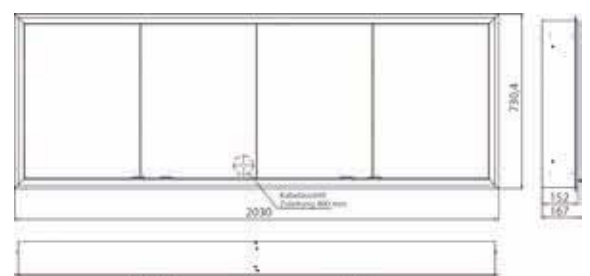

prime
Facelift