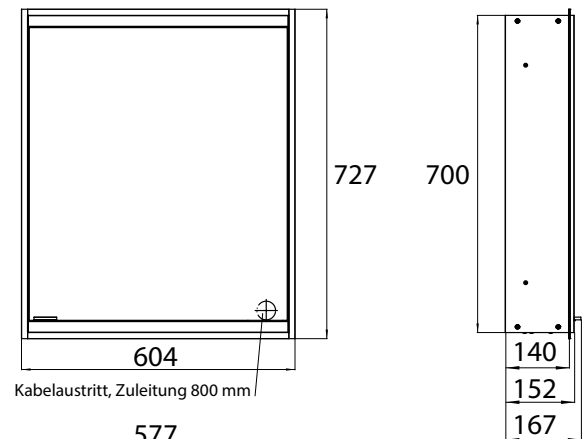

Lichtspiegelschrank prime 2, 600 mm, 1 Tür, **Unterputzmodell**, IP 20 mit Lichtpaket, mit verspiegelter- oder weißer Glasrückwand, 2 stufenlos einstellbare Ablagen, 1 Tür (Türanschlag rechts), 1 Steckdose und 2 Lichttaster (Helligkeit und Lichtfarbe - kalt/warm - stufenlos dimmbar), Höhe: 730 mm, LED-Beleuchtung
Unterputz-Lichtspiegelschrank, immer mit Einbaurahmen bestellen
Illuminated mirror cabinet prime 2, 600 mm, 1 door, **built-in version**, IP 20 with light-package, with mirrored or white glass back panel, 2 continuously adjustable crystal glass shelves, 1 door (door hinge right), 1 socket and 2 switches (brightness and luminous colour cold/warm continuously dimmable), height: 730 mm, LED-lights, IP 20
Built-in illuminated mirror cabinet, please order with built-in frame.

aluminium/spiegel	9497 060 32	1.718,30 €	2
aluminium/mirror			
aluminium/weiss	9497 061 32	1.718,30 €	2
aluminium/white			
Einbaurahmen	9497 000 20	221,60 €	2
Built-in frame