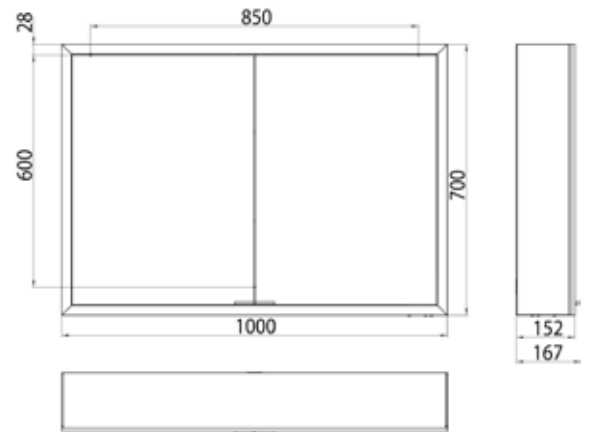

Lichtspiegelschrank prime Facelift, 1.000 mm, 2 Türen, **Unterputzmodell**, IP20, mit verspiegelter- oder weißer Glasrückwand, 2 stufenlos einstellbare Ablagen, 2 Türen, 2 Steckdosen, stufenlose Lichtsteuerung (an/aus, Helligkeit und Lichtfarbe) über drei in die Glasrückwand integrierte Touchsensoren, Höhe: 730 mm, LED-Beleuchtung

Unterputz-Lichtspiegelschrank, immer mit Einbaurahmen bestellen

Illuminated mirror cabinet prime Facelift, 1.000 mm, 2 doors, **built-in version**, IP 20 with mirrored or white glass back panel, 2 continuously adjustable crystal glass shelves, 2 doors, 2 sockets, continuous light control (on/off, brightness and light color) via three touch sensors which are integrated into the glass rear wall, height: 730 mm, LED-lights
Built-in illuminated mirror cabinet, please order with built-in frame.

aluminium/spiegel	9497 062 93	2.363,70 €	2
aluminium/mirror			
aluminium/weiss	9497 063 93	2.363,70 €	2
aluminium/white			
aluminium/schwarz	9497 135 93	2.719,00 €	2
aluminium/black			
Einbaurahmen	9497 000 12	291,40 €	2
Built-in frame