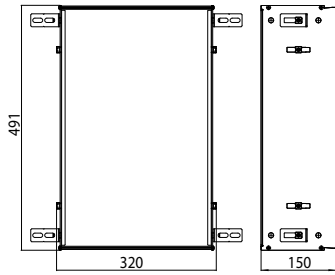

emco asis 300

PG

Einbaurahmen
für Asis Module mit 495 mm
Unterputzmodule bitte immer mit
Einbaurahmen bestellen
Built-in frame
for Asis module 495 mm
Please order built-in modules with an
installation frame

9732 000 31 131,40 € 2