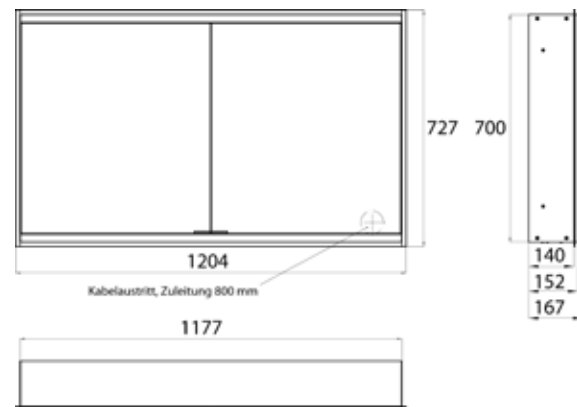

emco prime 2 Facelift

PG

Lichtspiegelschrank prime 2 Facelift, 1.200 mm, 2 Türen, **Aufputzmodell**, IP20
Seitenwand verspiegelt, mit verspiegelter- oder weißer Glasrückwand, 2 stufenlos einstellbare Ablagen, 2 Türen, 2 Steckdosen, stufenlose Lichtsteuerung (an/aus, Helligkeit und Lichtfarbe) über drei in die Glasrückwand integrierte Touchsensoren, Höhe: 700 mm, LED-Beleuchtung

Illuminated mirror cabinet prime 2 Facelift, 1.200 mm, 2 doors, **wall-mounted version**, IP 20
with mirrored or white glass back panel, mirrored side panels, 2 continuously adjustable crystal glass shelves, 2 doors, 2 sockets, continuous light control (on/off, brightness and light color) via three touch sensors which are integrated into the glass rear wall, height: 700 mm, LED-lights

aluminium/spiegel	9497 062 46	2.478,40 €	2
aluminium/mirror			
aluminium/weiss	9497 063 46	2.478,40 €	2
aluminium/white			
aluminium/schwarz	9497 135 46	2.850,20 €	2
aluminium/black			

Lichtspiegelschrank prime 2 Facelift, 1.200 mm, 2 Türen, **Unterputzmodell**, IP20
mit verspiegelter- oder weißer Glasrückwand, 2 stufenlos einstellbare Ablagen, 2 Türen, 2 Steckdosen, stufenlose Lichtsteuerung (an/aus, Helligkeit und Lichtfarbe) über drei in die Glasrückwand integrierte Touchsensoren, Höhe: 730 mm, LED-Beleuchtung

Unterputz-Lichtspiegelschrank, immer mit Einbaurahmen bestellen