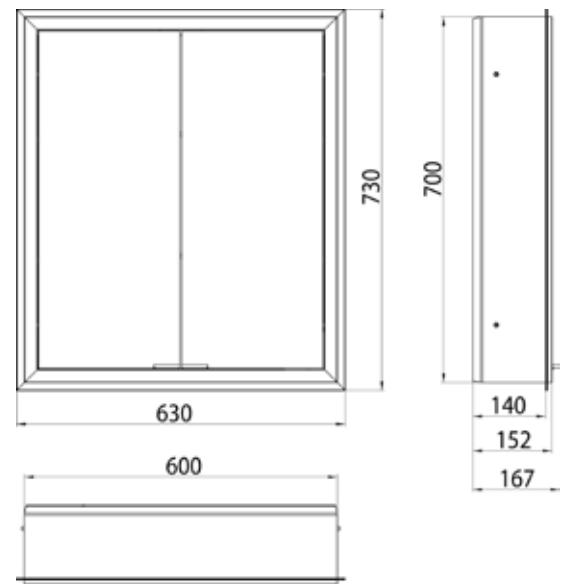

Lichtspiegelschrank prime Facelift, 600 mm, 2 Türen, **Unterputzmodell**, IP20
mit verspiegelter- oder weißer Glasrückwand, 2 stufenlos einstellbare Ablagen, 2 Türen, 1 Steckdose, stufenlose Lichtsteuerung (an/aus, Helligkeit und Lichtfarbe) über drei in die Glasrückwand integrierte Touchsensoren, Höhe: 730 mm, LED-Beleuchtung

Unterputz-Lichtspiegelschrank, immer mit Einbaurahmen bestellen

Illuminated mirror cabinet prime Facelift, 600 mm, 2 doors, **built-in version**, IP 20
with mirrored or white glass back panel, 2 continuously adjustable crystal glass shelves, 2 doors, 1 socket, continuous light control (on/off, brightness and light color) via three touch sensors which are integrated into the glass rear wall, height: 730 mm, LED-lights

Built-in illuminated mirror cabinet, please order with built-in frame.

aluminium/spiegel	9497 062 71	2.042,80 €	2
aluminium/mirror			
aluminium/weiss	9497 063 71	2.042,80 €	2
aluminium/white			
aluminium/schwarz	9497 135 71	2.347,10 €	2
aluminium/black			
Einbaurahmen	9497 000 10	221,60 €	2
Built-in frame