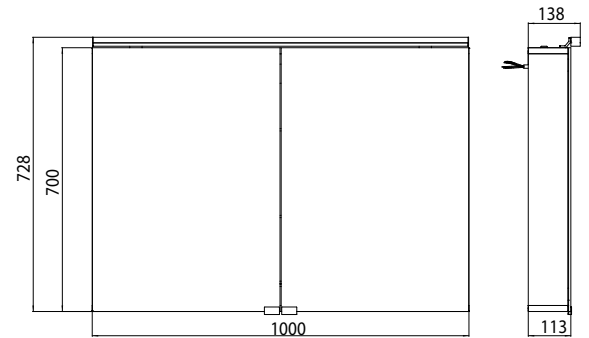

Lichtspiegelschrank flat (LED), 1.200 mm, IP 44, 15 W, 4.000 K
Aufputzmodell, 4 einstellbare Ablagen, 3 Türen, 1 Steckdose, 1 Lichtschalter, Höhe: 728 mm, LED-Leuchte (Version mit Waschtischbeleuchtung: 2 Steckdosen, 2 Lichtschalter)
Illuminated mirror cabinet flat (LED), 1.200 mm, IP 44, 15 W, 4.000 K wall-mounted model, 4 adjustable shelves, 3 doors, 1 socket, 1 switch, height: 728 mm, LED-Light (Version with washbasin illumination: 2 sockets, 2 switch)

ohne Waschtischbeleuchtung without washbasin illumination	9797 050 66	1.479,50 €	2
mit Waschtischbeleuchtung with washbasin illumination	9797 052 66	1.628,60 €	2