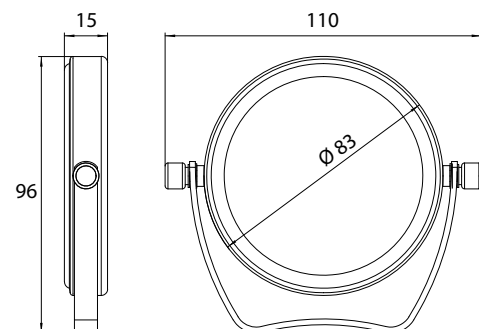

emco kosmetikspiegel pure

emco cosmetic mirror pure

PG

	Standspiegel, rund, Ø 229 mm standing mirror, round, Ø 229 mm	3-fach, chrom 3-times, chrome	1094 001 18	158,50 € 2
	Standspiegel, rund, Ø 177 mm standing mirror, round, Ø 177 mm	3-fach, chrom 3-times, chrome	1094 001 16	114,10 € 2
	Reisespiegel, 5-fach, rund, Ø 83 mm travel mirror, 5-times, round, Ø 83 mm	5-fach, chrom 5-times, chrome	1094 001 23	25,30 € 2