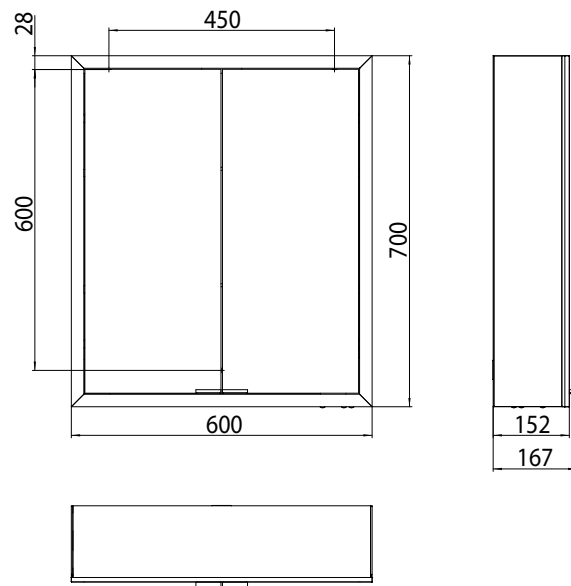

emco prime

ohne Lichtpaket · without light-package

PG

Lichtspiegelschrank prime, 600 mm, 2 Türen, **Aufputzmodell**, IP 20
Seitenwand verspiegelt, mit verspiegelter- oder weißer Glasrückwand, 2 stufenlos einstellbare Ablagen, 2 Türen, 1 Steckdose und 1 Lichtschalter, Höhe: 700 mm, LED-Beleuchtung rundum (ca. 4.000 K)

Illuminated mirror cabinet prime, 600 mm, 2 doors, **wall-mounted version**, IP 20

with mirrored or white glass back panel, mirrored side panels, 2 continuously adjustable crystal glass shelves, 2 doors, 1 socket and 1 switch, height: 700 mm, LED-lights (ca. 4.000 K), IP 20

aluminium/spiegel	9497 050 61	1.791,80 €	2
aluminium/mirror			
aluminium/weiss	9497 051 61	1.791,80 €	2
aluminium/white