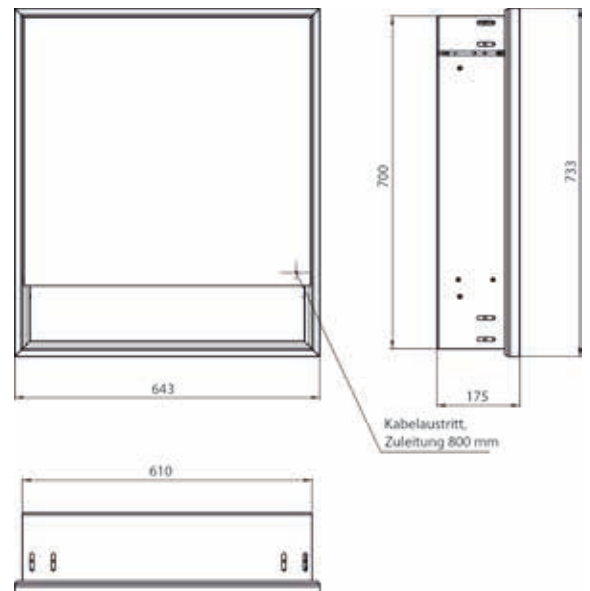

emco loft mit Unterfach

emco loft with lower compartment

PG

Lichtspiegelschrank loft mit Unterfach, 600 mm, 1 Tür, **Unterputzmodell**, IP 20. Umlaufende LED-Beleuchtung, verspiegelte Rückwand, 2 stufenlos einstellbare Ablagen, 1 Tür (Türanschlag rechts), 1 Steckdose, Lichtsteuerung über 3 kapazitive von außen bedienbare Touch-Bedienfelder (An/Aus, Helligkeit und Lichtfarbe - kalt/warm - stufenlos einstellbar), Kabeldurchlass nach außen bei geschlossenen Spiegeltüren. Offenes Unterfach (Höhe: 122 mm) über die komplette Breite mit verspiegelter Rückwand. Höhe: 733 mm

Unterputz-Lichtspiegelschrank, immer mit Einbaurahmen bestellen

Illuminated mirror cabinet loft with an accessible compartment, 600 mm, 1 door, **built-in version**, IP 20.

Surrounding LED lights, mirrored back panel, 2 continuously adjustable shelves, 1 door (door hinge right), 1 socket, light control via 3 capacitive touch control panels which can be operated from the outside (on/off, brightness and light colour - cold/warm - continuously adjustable), external cable routing for closed mirror doors. Accessible compartment (height: 122 mm) on the bottom with mirrored rear wall. Height: 733 mm. Built-in illuminated mirror cabinet, please order with built-in frame.

aluminium/spiegel	9798 052 03	1.976,80 €	2
aluminium/mirror			
Einbaurahmen	9798 000 01	221,60 €	2
Built-in frame