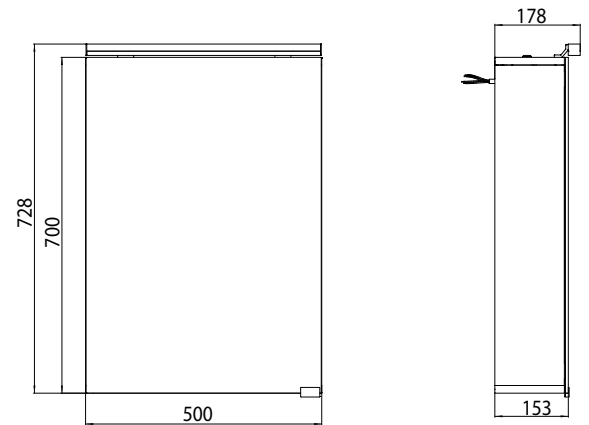

Lichtspiegelschrank pure (LED), 600 mm, IP 44, 7 W, 4.000 K
Aufputzmodell, 2 stufenlos einstellbare Ablagen, 1 Tür, 1 Steckdose, 1 Lichtschalter, Höhe: 728 mm, LED-Leuchte
Illuminated mirror cabinet pure (LED), 600 mm, IP 44, 7 W, 4.000 K
wall-mounted model, 2 continuously adjustable shelves, 1 door, 1 socket, 1 switch, height: 728 mm, LED-Light

ohne Waschtischbeleuchtung
without washbasin illumination
mit Waschtischbeleuchtung
with washbasin illumination

9797 050 85
9797 052 85

1.057,70 €
1.211,00 €

2
2