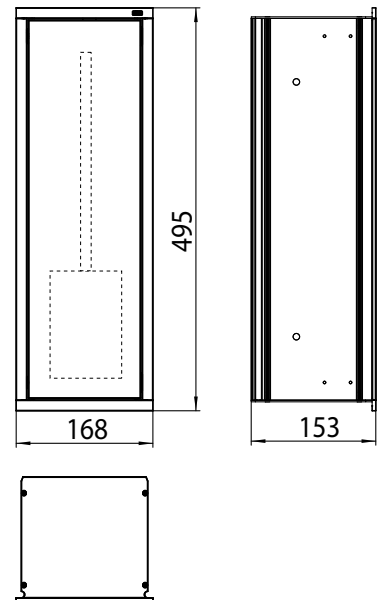

Toilettenbürstengarnitur-Modul -
Unterputzmodell
Türanschlag links/rechts wechselbar
Unterputzmodule bitte immer mit
Einbaurahmen bestellen
Module for toilet brush set - built-in-
model
door hinge left/right changeable
Please order built-in modules with an
installation frame

chrom/optiwwhite	9730 278 31	805,70 €	2
chrome/optiwwhite			
chrom/schwarz	9730 279 31	805,70 €	2
chrome/black			
Einbaurahmen	9730 000 31	119,10 €	2
Built-in frame