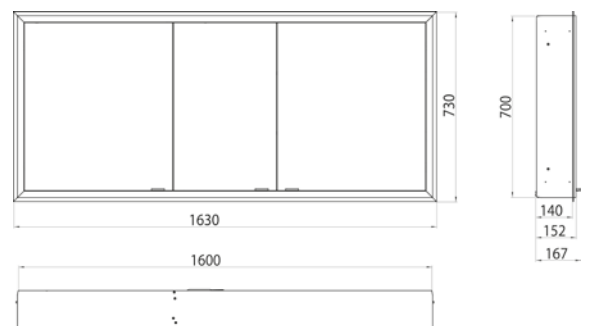

emco prime

mit Lichtpaket · with light-package

PG

Lichtspiegelschrank prime, 1.600 mm, 3 Türen, **Aufputzmodell**, IP 20 mit Lichtpaket, Seitenwand verspiegelt, mit verspiegelter- oder weißer Glasrückwand, 4 stufenlos einstellbare Ablagen, 3 Türen, 2 Steckdosen und 2 Lichttaster (Helligkeit und Lichtfarbe - kalt/warm - stufenlos dimmbar), Höhe: 700 mm, LED-Beleuchtung

Illuminated mirror cabinet prime, 1.600 mm, 3 doors, **wall-mounted version**, IP 20

with light-package, with mirrored or white glass back panel, mirrored side panels, 4 continuously adjustable crystal glass shelves, 3 doors, 2 sockets and 2 switches (brightness and luminous colour cold/warm continuously dimmable), height: 700 mm, LED-lights, IP 20

aluminium/spiegel	9497 060 86	3.322,50 €	2
aluminium/mirror			
aluminium/weiss	9497 061 86	3.322,50 €	2
aluminium/white			
schwarz/spiegel	9497 133 86	3.816,30 €	2
black/mirror			

Lichtspiegelschrank prime, 1.600 mm, 3 Türen, **Unterputzmodell**, IP 20 mit Lichtpaket, mit verspiegelter- oder weißer Glasrückwand, 4 stufenlos einstellbare Ablagen, 3 Türen, 2 Steckdosen und 2 Lichttaster (Helligkeit und Lichtfarbe - kalt/warm - stufenlos dimmbar), Höhe: 730 mm, LED-Beleuchtung

Illuminated mirror cabinet prime, 1.600 mm, 3 doors, **built-in version**, IP 20

with light-package, with mirrored or white glass back panel, 4 continuously adjustable crystal glass shelves, 3 doors, 2 sockets and 2 switches (brightness and luminous colour cold/warm continuously dimmable), height: 730 mm, LED-lights, IP 20

aluminium/spiegel	9497 060 96	3.322,50 €	2
aluminium/mirror			
aluminium/weiss	9497 061 96	3.322,50 €	2
aluminium/white			
schwarz/spiegel	9497 133 96	3.816,30 €	2
black/mirror			
Einbaurahmen	9497 000 29	315,20 €	2
Built-in frame			

prime