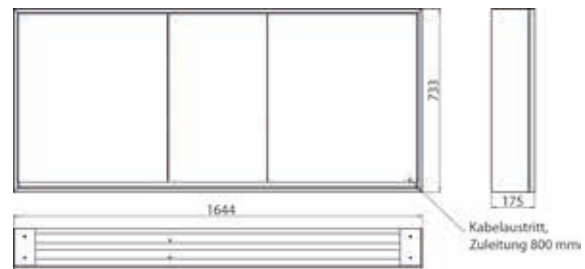

Lichtspiegelschrank loft, 1.600 mm, 3 Türen, **Aufputzmodell** mit verspiegelten Seitenwänden, IP 20.
Umlaufende LED-Beleuchtung, verspiegelte Rückwand, 4 stufenlos einstellbare Ablagen, 3 Türen, 2 Steckdosen, Lichtsteuerung über 3 kapazitive von außen bedienbare Touch-Bedienfelder (An/Aus, Helligkeit und Lichtfarbe - kalt/warm - stufenlos einstellbar), Kabeldurchlass nach außen bei geschlossenen Spiegeltüren.
Höhe: 733 mm

Illuminated mirror cabinet loft, 1.600 mm, 3 doors, **wall-mounted model** with mirrored side panels, IP 20.
Surrounding LED lights, mirrored back panel, 4 continuously adjustable shelves, 3 doors, 2 sockets, light control via 3 capacitive touch control panels which can be operated from the outside (on/off, brightness and light colour - cold/warm - continuously adjustable), external cable routing for closed mirror doors. Height: 733 mm.

aluminium/spiegel 9798 051 22 3.488,60 € 2
aluminium/mirror

Lichtspiegelschrank loft, 1.600 mm, 3 Türen, **Unterputzmodell**, IP 20.
Umlaufende LED-Beleuchtung, verspiegelte Rückwand, 4 stufenlos einstellbare Ablagen, 3 Türen, 2 Steckdosen, Lichtsteuerung über 3 kapazitive von außen bedienbare Touch-Bedienfelder (An/Aus, Helligkeit und Lichtfarbe - kalt/warm - stufenlos einstellbar), Kabeldurchlass nach außen bei geschlossenen Spiegeltüren. Höhe: 733 mm
Unterputz-Lichtspiegelschrank, immer mit Einbaurahmen bestellen

Illuminated mirror cabinet loft, 1.600 mm, 3 doors, **built-in version**, IP 20.
Surrounding LED lights, mirrored back panel, 4 continuously adjustable shelves, 3 doors, 2 sockets, light control via 3 capacitive touch control panels which can be operated from the outside (on/off, brightness and light colour - cold/warm - continuously adjustable), external cable routing for closed mirror doors. Height: 733 mm.
Built-in illuminated mirror cabinet, please order with built-in frame.

aluminium/spiegel 9798 051 23 3.451,90 € 2
aluminium/mirror
Einbaurahmen 9798 000 06 315,20 € 2
Built-in frame