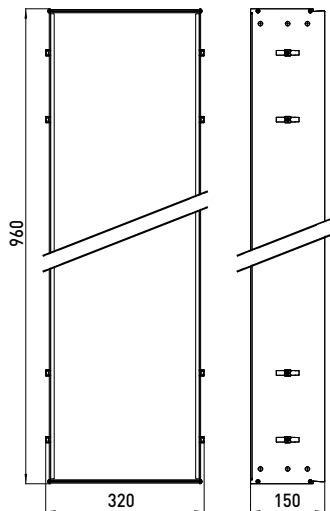

Einbaurahmen
für Asis Module (300) mit 964 mm
Unterputzmodule bitte immer mit
Einbaurahmen bestellen
Built-in frame
for Asis module (300) 964 mm
Please order built-in modules with an
installation frame

9770 000 61 177,50 € 2