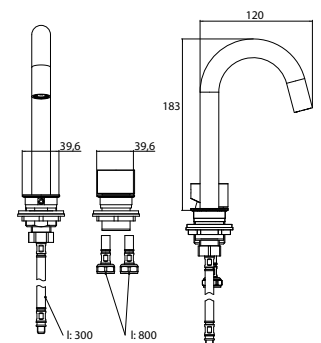

PG
	Gäste-Waschtisch (Mineralguss), 400 mm passend zu Waschtischunterschrank 9583 274 24/25 und 9583 275 24/25. Ohne Überlauf. Guests wash basin (mineral composite), 400 mm matching to Vanity unit 9583 274 24/25 und 9583 275 24/25. Without overflow drain.	ohne Hahnloch without tap hole mit 1 Hahnloch with 1 tap hole mit 2 Hahnlöchern with 2 tap holes	9577 114 40 9577 114 41 9577 114 42	489,10 € 489,10 € 489,10 €	2 2 2
	Waschtisch-Unterschrank, 400 mm. Korpus aus Lackfronten, Hochglanz, passend zu den Waschtischen 9577 114 40/41/42. Tür mit Glasfront und Griff in chrom. Türgriff rechts Ordnungssystem optional erhältlich. Vanity unit, 400 mm. Body in lacquer fronts, high gloss, matching washbasins 9577 114 40/41/42. Door with glass front and handle in chrome. door pull right Drawer insert available separately.	optiwhite optiwhite schwarz black	9583 274 24 9583 275 24	707,90 € 707,90 €	2 2
	Waschtisch-Unterschrank, 400 mm. Korpus aus Lackfronten, Hochglanz, passend zu den Waschtischen 9577 114 40/41/42. Tür mit Glasfront und Griff in chrom. Türgriff links Vanity unit, 400 mm. Body in lacquer fronts, high gloss, matching washbasins 9577 114 40/41/42. Door with glass front and handle in chrome. door pull left	optiwhite optiwhite schwarz black	9583 274 25 9583 275 25	707,90 € 707,90 €	2 2
	2-Loch Waschtischarmatur mit Dreh-/Kipphebel (Mengen- und Temperatureinstellung) passend zu Waschtisch 9577 114 42. 2-hole washstand fitting with pivoting/rocker lever (flow and temperature adjustment) suitable for washstand 9577 114 42.	chrom chrome	9583 001 03	559,90 €	2