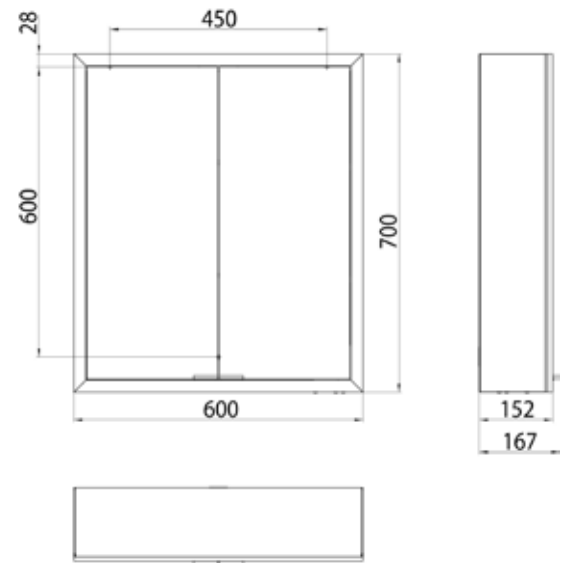

Lichtspiegelschrank prime Facelift, 600 mm, 2 Türen, **Aufputzmodell**, IP20
Seitenwand verspiegelt, mit verspiegelter- oder weißer Glasrückwand, 2 stufenlos einstellbare Ablagen, 2 Türen, 1 Steckdose, stufenlose Lichtsteuerung (an/aus, Helligkeit und Lichtfarbe) über drei in die Glasrückwand integrierte Touchsensoren, Höhe: 700 mm, LED-Beleuchtung

Illuminated mirror cabinet prime Facelift, 600 mm, 2 doors, **wall-mounted version**, IP 20

with mirrored or white glass back panel, mirrored side panels, 2 continuously adjustable crystal glass shelves, 2 doors, 1 socket, continuous light control (on/off, brightness and light color) via three touch sensors which are integrated into the glass rear wall, height: 700 mm, LED-lights

aluminium/spiegel	9497 062 61	2.098,90 €	2
aluminium/mirror			
aluminium/weiss	9497 063 61	2.098,90 €	2
aluminium/white			
aluminium/schwarz	9497 135 61	2.414,10 €	2
aluminium/black