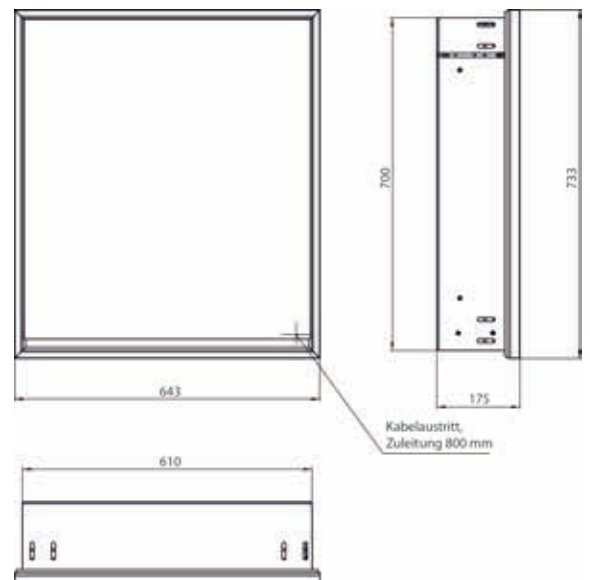

Lichtspiegelschrank loft, 600 mm, 1 Tür, **Aufputzmodell** mit verspiegelten Seitenwänden, IP 20.
Umlaufende LED-Beleuchtung, verspiegelte Rückwand, 2 stufenlos einstellbare Ablagen, 1 Tür (Türanschlag links), 1 Steckdose, Lichtsteuerung über 3 kapazitive von außen bedienbare Touch-Bedienfelder (An/Aus, Helligkeit und Lichtfarbe - kalt/warm - stufenlos einstellbar), Kabeldurchlass nach außen bei geschlossenen Spiegeltüren.
Höhe: 733 mm
Illuminated mirror cabinet loft, 600 mm, 1 door, **wall-mounted model** with mirrored side panels, IP 20.
Surrounding LED lights, mirrored back panel, 2 continuously adjustable shelves, 1 door (door hinge left), 1 socket, light control via 3 capacitive touch control panels which can be operated from the outside (on/off, brightness and light colour - cold/warm - continuously adjustable), external cable routing for closed mirror doors
Height: 733 mm.

aluminium/spiegel 9798 051 00 2.020,60 € 2
aluminium/mirror