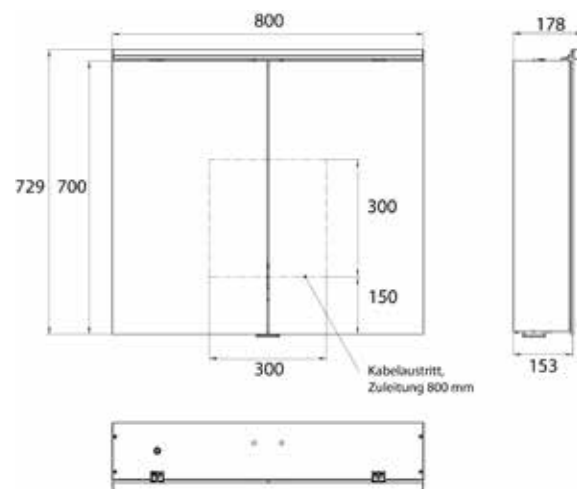

Lichtspiegelschrank Pure 2 Classic (LED), 1000 mm, IP 20, 22 W, 2.700-6.500 K
Aufputzmodell, 4 stufenlos einstellbare Ablagen, 2 Türen, 2 Steckdosen, Höhe: 729 mm, mit LED-Aufsatzleuchte (Waschtischbeleuchtung, Oberlicht separat abschaltbar)

Illuminated mirror cabinet Pure 2 Classic (LED), 1000 mm, IP 20, 22 W, 2.700-6.500 K

Surface-mounted model, 4 continuously adjustable shelves, 2 doors, 2 sockets, height: 729 mm, with LED top light (washbasin light, top light can be switched off separately)

aluminium 9797 055 04 1.357,90 € 2
aluminium