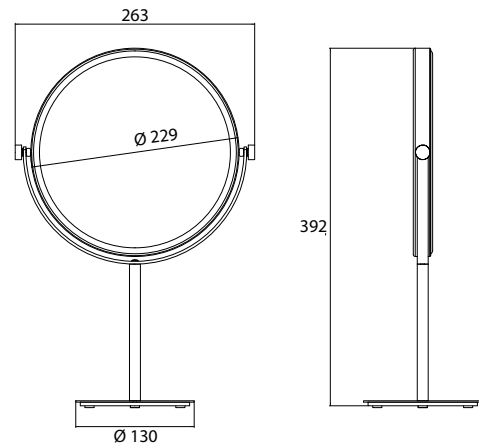

emco kosmetikspiegel pure

emco cosmetic mirror pure

PG

	Standspiegel, rund, Ø 229 mm standing mirror, round, Ø 229 mm	3-fach, chrom 3-times, chrome	1094 001 18	158,50 € 2
	Standspiegel, rund, Ø 177 mm standing mirror, round, Ø 177 mm	3-fach, chrom 3-times, chrome	1094 001 16	114,10 € 2
	Reisespiegel, 5-fach, rund, Ø 83 mm travel mirror, 5-times, round, Ø 83 mm	5-fach, chrom 5-times, chrome	1094 001 23	25,30 € 2