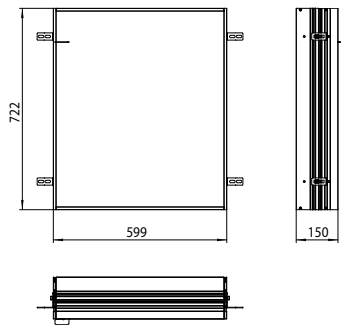

emco prime 2

PG

Einbaurahmen
für Lichtspiegelschrank prime 2, 600 mm
Built-in frame
for illuminated mirror cabinet prime 2,
600 mm

Einbaurahmen 9497 000 20 221,60 € 2
Built-in frame