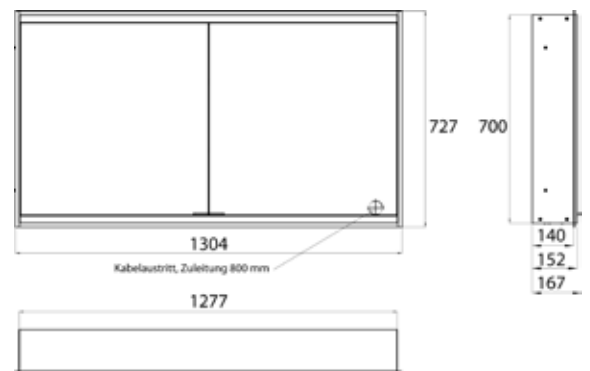

prime 2
Facelift