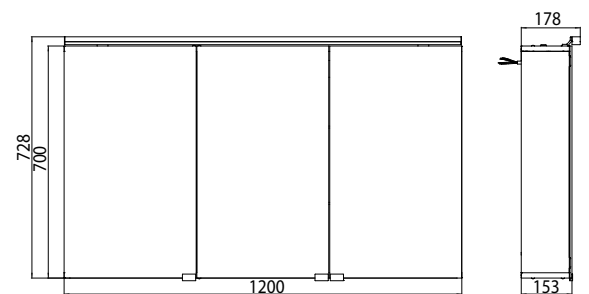

emco pure

PG

Lichtspiegelschrank pure (LED), 1.000 mm, IP 44, 12 W, 4.000 K
Aufputzmodell, 2 einstellbare Ablagen, 2 Türen, 1 Steckdose, 1 Lichtschalter, Höhe: 728 mm, LED-Leuchte (Version mit Waschtischbeleuchtung: 2 Steckdosen, 2 Lichtschalter)
Illuminated mirror cabinet pure (LED), 1.000 mm, IP 44, 12 W, 4.000 K wall-mounted model, 2 adjustable shelves, 2 doors, 1 socket, 1 switch, height: 728 mm, LED-Light (Version with washbasin illumination: 2 sockets, 2 switch)

ohne Waschtischbeleuchtung without washbasin illumination	9797 050 83	1.357,90 €	2
mit Waschtischbeleuchtung with washbasin illumination	9797 052 83	1.505,30 €	2

Lichtspiegelschrank pure (LED), 1.200 mm, IP 44, 15 W, 4.000 K
Aufputzmodell, 4 einstellbare Ablagen, 3 Türen, 1 Steckdose, 1 Lichtschalter, Höhe: 728 mm, LED-Leuchte (Version mit Waschtischbeleuchtung: 2 Steckdosen, 2 Lichtschalter)
Illuminated mirror cabinet pure (LED), 1.200 mm, IP 44, 15 W, 4.000 K wall-mounted model, 4 adjustable shelves, 3 doors, 1 socket, 1 switch, height: 728 mm, LED-Light (Version with washbasin illumination: 2 sockets, 2 switch)

ohne Waschtischbeleuchtung without washbasin illumination	9797 050 84	1.786,80 €	2
mit Waschtischbeleuchtung with washbasin illumination	9797 052 84	1.943,40 €	2