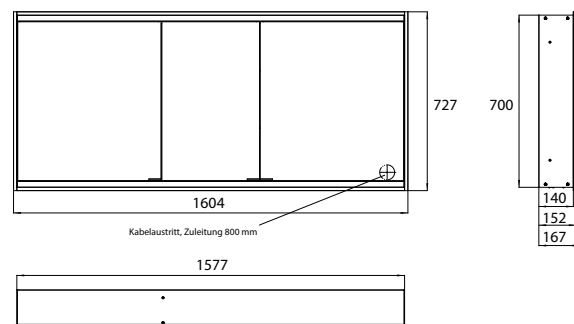

emco prime 2

ohne Lichtpaket · without light-package

PG

Lichtspiegelschrank prime 2, 1.600 mm, 3 Türen, **Aufputzmodell**, IP 20
Seitenwand verspiegelt, mit verspiegelter- oder weißer Glasrückwand, 4 stufenlos einstellbare Ablagen, 3 Türen, 2 Steckdosen und 1 Lichtschalter, Höhe: 700 mm, LED-Beleuchtung (ca. 4.000 K)
Illuminated mirror cabinet prime 2, 1.600 mm, 3 doors, **wall-mounted version**, IP 20
with mirrored or white glass back panel, mirrored side panels, 4 continuously adjustable crystal glass shelves, 3 doors, 2 sockets and 1 switch, height: 700 mm, LED-lights (ca. 4.000 K), IP 20

aluminium/spiegel	9497 050 48	2.921,70 €	2
aluminium/mirror			
aluminium/weiss	9497 051 48	2.921,70 €	2
aluminium/white			

Lichtspiegelschrank prime 2, 1.600 mm, 3 Türen, **Unterputzmodell**, IP 20
mit verspiegelter- oder weißer Glasrückwand, 4 stufenlos einstellbare Ablagen, 3 Türen, 2 Steckdosen und 1 Lichtschalter, Höhe: 730 mm, LED-Beleuchtung (ca. 4.000 K)
Unterputz-Lichtspiegelschrank, immer mit Einbaurahmen bestellen
Illuminated mirror cabinet prime 2, 1.600 mm, 3 doors, **built-in version**, IP 20
with mirrored or white glass back panel, 4 continuously adjustable crystal glass shelves, 3 doors, 2 sockets and 1 switch, height: 730 mm, LED-lights (ca. 4.000 K), IP 20
Built-in illuminated mirror cabinet, please order with built-in frame.

aluminium/spiegel	9497 050 58	2.908,10 €	2
aluminium/mirror			
aluminium/weiss	9497 051 58	2.908,10 €	2
aluminium/white			
Einbaurahmen	9497 000 15	315,20 €	2
Built-in frame