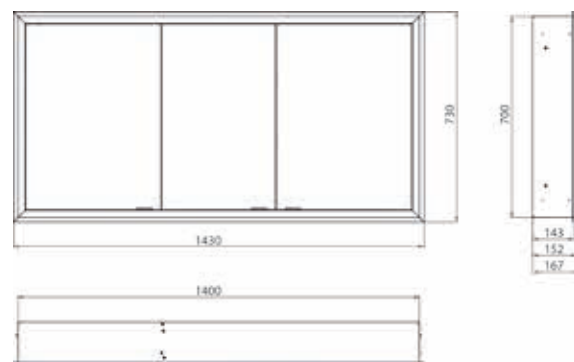

emco prime Facelift

PG

Lichtspiegelschrank prime Facelift, 1.400 mm, 3 Türen, Aufputzmodell, IP20
Seitenwand verspiegelt, mit verspiegelter- oder weißer Glasrückwand, 4 stufenlos einstellbare Ablagen, 3 Türen, 2 Steckdosen, stufenlose Lichtsteuerung (an/aus, Helligkeit und Lichtfarbe) über drei in die Glasrückwand integrierte Touchsensoren, Höhe: 700 mm, LED-Beleuchtung

Illuminated mirror cabinet prime Facelift, 1.400 mm, 3 doors, **wall-mounted version**, IP 20 with mirrored or white glass back panel, mirrored side panels, 4 continuously adjustable crystal glass shelves, 3 doors, 2 sockets, continuous light control (on/off, brightness and light color) via three touch sensors which are integrated into the glass rear wall, height: 700 mm, LED-lights

aluminium/spiegel	9497 062 87	3.075,50 €	2
aluminium/mirror			
aluminium/weiss	9497 063 87	3.075,50 €	2
aluminium/white			
aluminium/schwarz	9497 135 87	3.536,80 €	2
aluminium/black			

Lichtspiegelschrank prime Facelift, 1.400 mm, 3 Türen, **Unterputzmodell**, IP20, mit verspiegelter- oder weißer Glasrückwand, 4 stufenlos einstellbare Ablagen, 3 Türen, 2 Steckdosen, stufenlose Lichtsteuerung (an/aus, Helligkeit und Lichtfarbe) über drei in die Glasrückwand integrierte Touchsensoren, Höhe: 730 mm, LED-Beleuchtung
Unterputz-Lichtspiegelschrank, immer mit Einbaurahmen bestellen