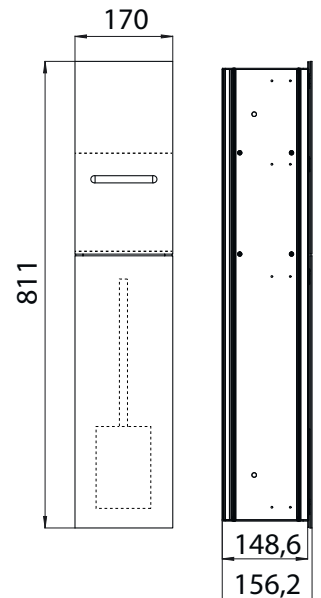

WC-Modul - Unterputzmodell
Reserverollen- / Feuchtpapierbox,
Papierhalter, Toilettenbürstengarnitur,
Türanschlag rechts
Unterputzmodule bitte immer mit
Einbaurahmen bestellen

Module for WC - build in model
Boxes for spare paper holder, WC-paper,
toilet brush set, door hinge right
Please order built-in modules with an
installation frame

optiwhite	9754 274 50	1.066,80 €	2
optiwhite			
schwarz	9754 275 50	1.066,80 €	2
black			
Einbaurahmen	9750 000 51	145,50 €	2
Built-in frame