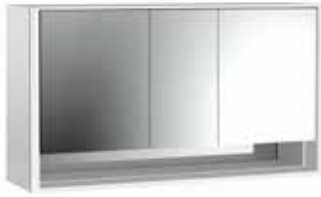

emco loft mit Unterfach

emco loft with lower compartment

PG

Lichtspiegelschrank loft mit Unterfach, 1.600 mm, 3 Türen, **Aufputzmodell** mit verspiegelten Seitenwänden, IP 20. Umlaufende LED-Beleuchtung, verspiegelte Rückwand, 4 stufenlos einstellbare Ablagen, 3 Türen, 2 Steckdosen, Lichtsteuerung über 3 kapazitive von außen bedienbare Touch-Bedienfelder (An/Aus, Helligkeit und Lichtfarbe - kalt/warm - stufenlos einstellbar), Kabeldurchlass nach außen bei geschlossenen Spiegeltüren. Offenes Unterfach (Höhe: 122 mm) über die komplette Breite mit verspiegelter Rückwand. Höhe: 733 mm

Illuminated mirror cabinet loft with an accessible compartment, 1.600 mm, 3 doors, **wall-mounted model** with mirrored side panels, IP 20. Surrounding LED lights, mirrored back panel, 4 continuously adjustable shelves, 3 doors, 2 sockets, light control via 3 capacitive touch control panels which can be operated from the outside (on/off, brightness and light colour - cold/warm - continuously adjustable), external cable routing for closed mirror doors. Accessible compartment (height: 122 mm) on the bottom with mirrored rear wall. Height: 733 mm.

aluminium/spiegel 9798 052 22 3.488,60 € 2
aluminium/mirror