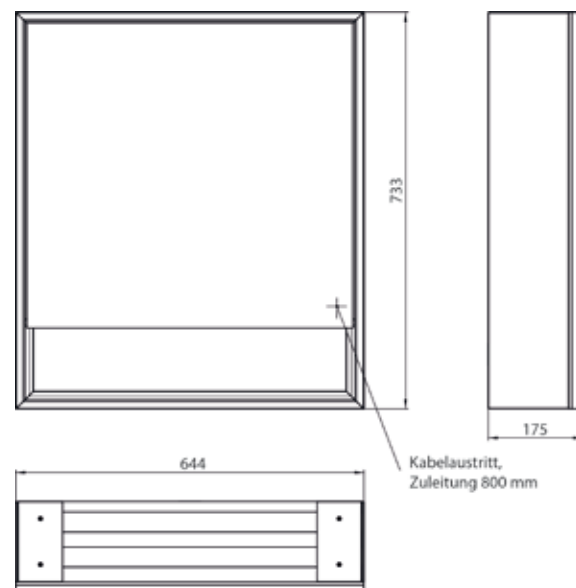

emco loft mit Unterfach

emco loft with lower compartment

PG

Lichtspiegelschrank loft mit Unterfach, 600 mm, 1 Tür, **Aufputzmodell** mit verspiegelten Seitenwänden, IP 20. Umlaufende LED-Beleuchtung, verspiegelte Rückwand, 2 stufenlos einstellbare Ablagen, 1 Tür (Türanschlag rechts), 1 Steckdose, Lichtsteuerung über 3 kapazitive von außen bedienbare Touch-Bedienfelder (An/Aus, Helligkeit und Lichtfarbe - kalt/warm - stufenlos einstellbar), Kabeldurchlass nach außen bei geschlossenen Spiegeltüren. Offenes Unterfach (Höhe: 122 mm) über die komplette Breite mit verspiegelter Rückwand. Höhe: 733 mm

Illuminated mirror cabinet loft with an accessible compartment, 600 mm, 1 door, **wall-mounted model** with mirrored side panels, IP 20.

Surrounding LED lights, mirrored back panel, 2 continuously adjustable shelves, 1 door (door hinge right), 1 socket, light control via 3 capacitive touch control panels which can be operated from the outside (on/off, brightness and light colour - cold/warm - continuously adjustable), external cable routing for closed mirror doors. Accessible compartment (height: 122 mm) on the bottom with mirrored rear wall. Height: 733 mm.

aluminium/spiegel
aluminium/mirror

9798 052 02

2.020,60 €

2