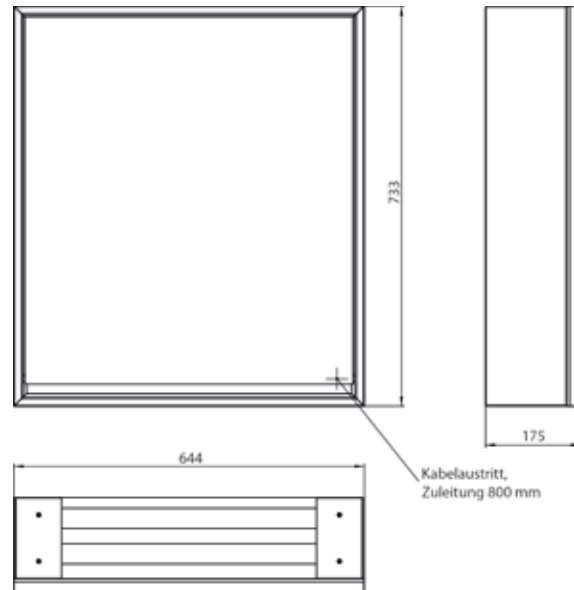

Lichtspiegelschrank loft, 600 mm, 1 Tür, **Aufputzmodell** mit verspiegelten Seitenwänden, IP 20.
Umlaufende LED-Beleuchtung, verspiegelte Rückwand, 2 stufenlos einstellbare Ablagen, 1 Tür (Türanschlag rechts), 1 Steckdose, Lichtsteuerung über 3 kapazitive von außen bedienbare Touch-Bedienfelder (An/Aus, Helligkeit und Lichtfarbe - kalt/warm - stufenlos einstellbar), Kabeldurchlass nach außen bei geschlossenen Spiegeltüren.
Höhe: 733 mm

Illuminated mirror cabinet loft, 600 mm, 1 door, **wall-mounted model** with mirrored side panels, IP 20.
Surrounding LED lights, mirrored back panel, 2 continuously adjustable shelves, 1 door (door hinge right), 1 socket, light control via 3 capacitive touch control panels which can be operated from the outside (on/off, brightness and light colour - cold/warm - continuously adjustable), external cable routing for closed mirror doors
Height: 733 mm.

aluminium/spiegel 9798 051 02 2.020,60 € 2
aluminium/mirror

Lichtspiegelschrank loft, 600 mm, 1 Tür, **Unterputzmodell**, IP 20.
Umlaufende LED-Beleuchtung, verspiegelte Rückwand, 2 stufenlos einstellbare Ablagen, 1 Tür (Türanschlag rechts), 1 Steckdose, Lichtsteuerung über 3 kapazitive von außen bedienbare Touch-Bedienfelder (An/Aus, Helligkeit und Lichtfarbe - kalt/warm - stufenlos einstellbar), Kabeldurchlass nach außen bei geschlossenen Spiegeltüren.
Höhe: 733 mm

Illuminated mirror cabinet loft, 600 mm, 1 door, **built-in version**, IP 20.
Surrounding LED lights, mirrored back panel, 2 continuously adjustable shelves, 1 door (door hinge right), 1 socket, light control via 3 capacitive touch control panels which can be operated from the outside (on/off, brightness and light colour - cold/warm - continuously adjustable), external cable routing for closed mirror doors
Height: 733 mm.

aluminium/spiegel 9798 051 03 1.976,80 € 2
aluminium/mirror
Einbaurahmen 9798 000 01 221,60 € 2
Built-in frame