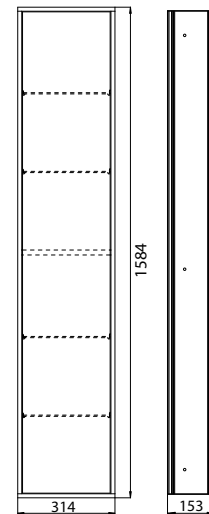

Schrankmodul - Unterputzmodell
großes Stauraumfach mit 4 Glasablagen,
Türkontaktschalter und LED-Beleuchtung
Unterputzmodule bitte immer mit
Einbaurahmen bestellen
Cabinet module - build in model
Cabinet module, large storage box with
4 shelves of crystal clear, door-contact-
switch and LED light unit
Please order built-in modules with an
installation frame

aluminium/optiwhite	9720 274 13	1.518,80 €	2
aluminium/optiwhite			
aluminium/schwarz	9720 275 13	1.518,80 €	2
aluminium/black			
chrom/optiwhite	9720 278 13	1.671,30 €	2
chrome/optiwhite			
chrom/schwarz	9720 279 13	1.671,30 €	2
chrome/black			
Einbaurahmen	9720 000 11	279,90 €	2
Built-in frame