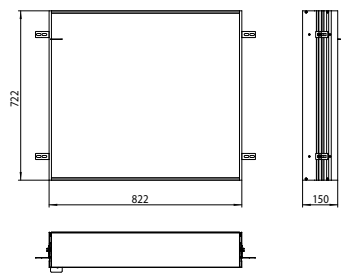

Einbaurahmen
für Lichtspiegelschrank prime, 800 mm
Built-in frame
for illuminated mirror cabinet prime,
800 mm

Einbaurahmen 9497 000 11 251,40 € 2
Built-in frame