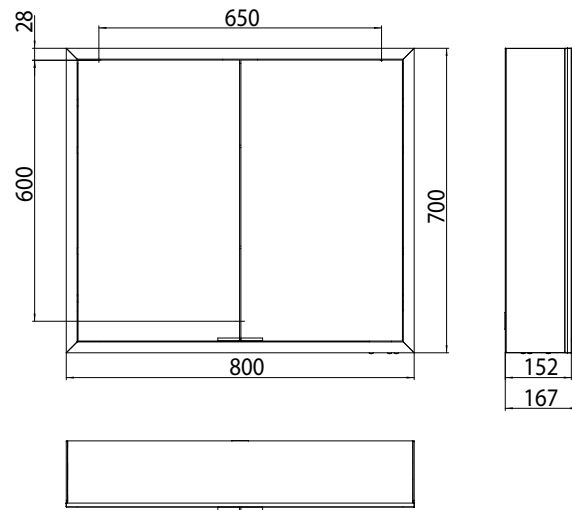

emco prime

ohne Lichtpaket · without light-package

PG

Lichtspiegelschrank prime, 800 mm, 2 Türen, **Aufputzmodell**, IP 20
Seitenwand verspiegelt, mit verspiegelter- oder weißer Glasrückwand, 2 stufenlos einstellbare Ablagen, 2 Türen, 1 Steckdose und 1 Lichtschalter, Höhe: 700 mm, LED-Beleuchtung rundum (ca. 4.000 K)
Illuminated mirror cabinet prime, 800 mm, 2 doors, **wall-mounted version**, IP 20
with mirrored or white glass back panel, mirrored side panels, 2 continuously adjustable crystal glass shelves, 2 doors, 1 socket and 1 switch, height: 700 mm, LED-lights (ca. 4.000 K), IP 20

aluminium/spiegel	9497 050 62	1.945,50 €	2
aluminium/mirror			
aluminium/weiss	9497 051 62	1.945,50 €	2
aluminium/white			

Lichtspiegelschrank prime, 800 mm, 2 Türen, **Unterputzmodell**, IP 20
mit verspiegelter- oder weißer Glasrückwand, 2 stufenlos einstellbare Ablagen, 2 Türen, 1 Steckdose und 1 Lichtschalter, Höhe: 730 mm, LED-Beleuchtung rundum (ca. 4.000 K)
Unterputz-Lichtspiegelschrank, immer mit Einbaurahmen bestellen
Illuminated mirror cabinet prime, 800 mm, 2 doors, **built-in version**, IP 20
with mirrored or white glass back panel, 2 continuously adjustable crystal glass shelves, 2 doors, 1 socket and 1 switch, height: 730 mm, surrounding LED-lights (ca. 4.000 K), IP 20
Built-in illuminated mirror cabinet, please order with built-in frame.

aluminium/spiegel	9497 050 72	1.889,50 €	2
aluminium/mirror			
aluminium/weiss	9497 051 72	1.889,50 €	2
aluminium/white			
Einbaurahmen	9497 000 11	251,40 €	2
Built-in frame