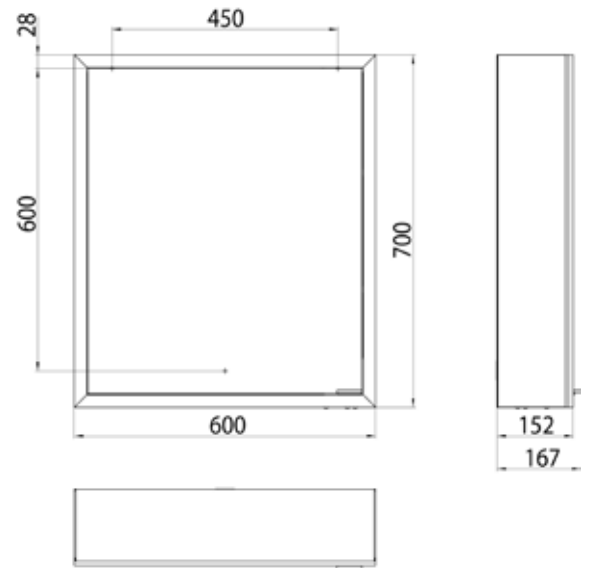

Lichtspiegelschrank prime Facelift, 600 mm, 1 Tür, **Aufputzmodell**, IP20
Seitenwand verspiegelt, mit verspiegelter- oder weißer Glasrückwand, 2 stufenlos einstellbare Ablagen, 1 Tür (Türanschlag links), 1 Steckdose, stufenlose Lichtsteuerung (an/aus, Helligkeit und Lichtfarbe) über drei in die Glasrückwand integrierte Touchsensoren, Höhe: 700 mm, LED-Beleuchtung
Illuminated mirror cabinet prime Facelift, 600 mm, 1 door, **wall-mounted version**, IP 20
with mirrored or white glass back panel, mirrored side panels, 2 continuously adjustable crystal glass shelves, 1 door (door hinge left), 1 socket, continuous light control (on/off, brightness and light color) via three touch sensors which are integrated into the glass rear wall, height: 700 mm, LED-lights

aluminium/spiegel	9497 062 59	1.924,40 €	2
aluminium/mirror			
aluminium/weiss	9497 063 59	1.924,40 €	2
aluminium/white			
aluminium/schwarz	9497 135 59	2.219,10 €	2
aluminium/black