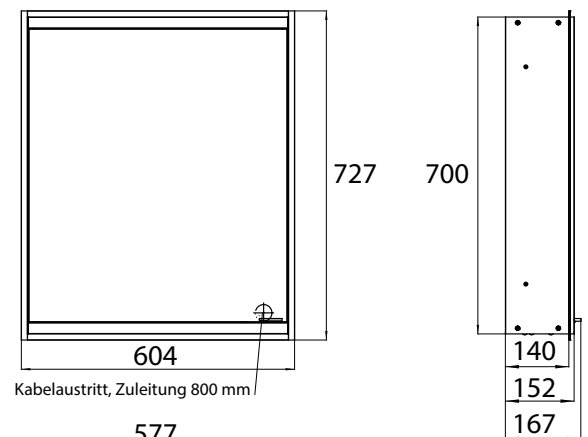

Lichtspiegelschrank prime 2, 600 mm, 1 Tür, **Unterputzmodell**, IP 20 mit Lichtpaket, mit verspiegelter- oder weißer Glasrückwand, 2 stufenlos einstellbare Ablagen, 1 Tür (Türanschlag links), 1 Steckdose und 2 Lichttaster (Helligkeit und Lichtfarbe - kalt/warm - stufenlos dimmbar), Höhe: 730 mm, LED-Beleuchtung

Unterputz-Lichtspiegelschrank, immer mit Einbaurahmen bestellen
Illuminated mirror cabinet prime 2, 600 mm, 1 door, **built-in version**, IP 20 with light-package, with mirrored or white glass back panel, 2 continuously adjustable crystal glass shelves, 1 door (door hinge left), 1 socket and 2 switches (brightness and luminous colour cold/warm continuously dimmable), height: 730 mm, LED-lights, IP 20
Built-in illuminated mirror cabinet, please order with built-in frame.

aluminium/spiegel	9497 060 31	1.718,30 €	2
aluminium/mirror			
aluminium/weiss	9497 061 31	1.718,30 €	2
aluminium/white			
Einbaurahmen	9497 000 20	221,60 €	2
Built-in frame