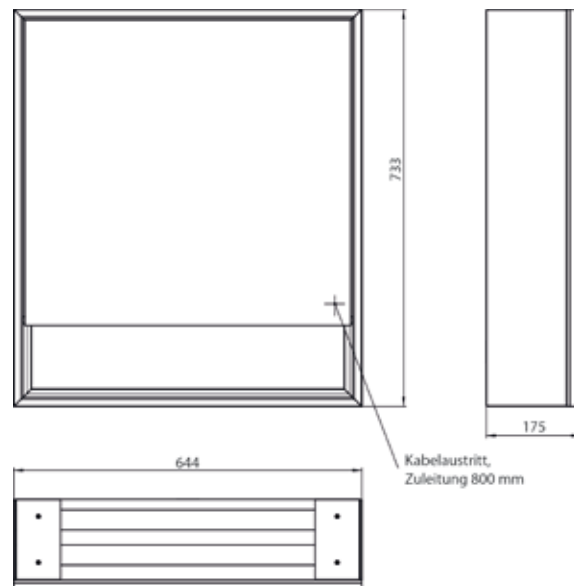

emco loft mit Unterfach

emco loft with lower compartment

PG

Lichtspiegelschrank loft mit Unterfach, 600 mm, 1 Tür, **Aufputzmodell** mit verspiegelten Seitenwänden, IP 20. Umlaufende LED-Beleuchtung, verspiegelte Rückwand, 2 stufenlos einstellbare Ablagen, 1 Tür (Türanschlag links), 1 Steckdose, Lichtsteuerung über 3 kapazitive von außen bedienbare Touch-Bedienfelder (An/Aus, Helligkeit und Lichtfarbe - kalt/warm - stufenlos einstellbar), Kabeldurchlass nach außen bei geschlossenen Spiegeltüren. Offenes Unterfach (Höhe: 122 mm) über die komplette Breite mit verspiegelter Rückwand. Höhe: 733 mm

Illuminated mirror cabinet loft with an accessible compartment, 600 mm, 1 door, **wall-mounted model** with mirrored side panels, IP 20.

Surrounding LED lights, mirrored back panel, 2 continuously adjustable shelves, 1 door (door hinge left), 1 socket, light control via 3 capacitive touch control panels which can be operated from the outside (on/off, brightness and light colour - cold/warm - continuously adjustable), external cable routing for closed mirror doors. Accessible compartment (height: 122 mm) on the bottom with mirrored rear wall. Height: 733 mm.

aluminium/spiegel	9798 052 00	2.020,60 €	2
aluminium/mirror