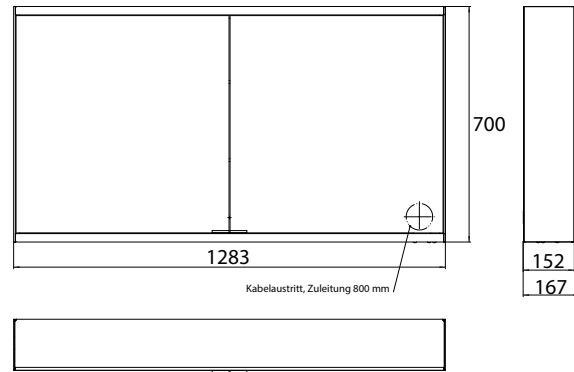

Lichtspiegelschrank prime 2, 1.300 mm, 2 Türen, **Unterputzmodell**, IP 20
mit verspiegelter- oder weißer Glasrückwand, 2 stufenlos einstellbare Ablagen, 2 Türen, 2 Steckdosen und 1 Lichtschalter, Höhe: 730 mm, LED-Beleuchtung (ca. 4.000 K)
Unterputz-Lichtspiegelschrank, immer mit Einbaurahmen bestellen
Illuminated mirror cabinet prime 2, 1.300 mm, 2 doors, **built-in version**, IP 20
with mirrored or white glass back panel, 2 continuously adjustable crystal glass shelves, 2 doors, 2 sockets and 1 switch, height: 730 mm, LED-lights (ca. 4.000 K), IP 20
Built-in illuminated mirror cabinet, please order with built-in frame.

aluminium/spiegel	9497 050 57	2.387,70 €	2
aluminium/mirror			
aluminium/weiss	9497 051 57	2.387,70 €	2
aluminium/white			
Einbaurahmen	9497 000 16	304,00 €	2
Built-in frame