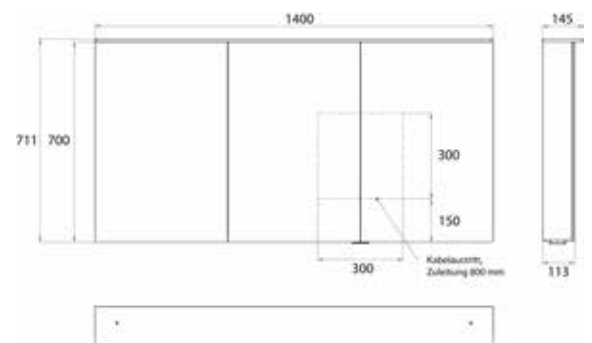

emco flat 2 Design

PG

Lichtspiegelschrank Flat 2 Design (LED), 1200 mm, IP 20, 27 W, 2.700-6.500 K Aufputzmodell, 4 stufenlos einstellbare Ablagen, 2 Türen, 2 Steckdosen, Höhe: 711 mm, mit Lichtsegel (Waschtischbeleuchtung, Oberlicht separat abschaltbar)

Illuminated mirror cabinet Flat 2 Design (LED), 1200 mm, IP 20, 27 W, 2.700-6.500 K wall-mounted model, 4 continuously adjustable shelves, 2 doors, 2 sockets, height: 711 mm, with light sail (washbasin lighting, light sail can be switched off separately)

aluminium
aluminium

9797 064 05

1.739,40 € 2

Lichtspiegelschrank Flat 2 Design (LED), 1400 mm, IP 20, 31 W, 2.700-6.500 K Aufputzmodell, 6 stufenlos einstellbare Ablagen, 3 Türen, 2 Steckdosen, Höhe: 711 mm, mit Lichtsegel (Waschtischbeleuchtung, Oberlicht separat abschaltbar)

Illuminated mirror cabinet Flat 2 Design (LED), 1400 mm, IP 20, 31 W, 2.700-6.500 K wall-mounted model, 6 continuously adjustable shelves, 3 doors, 2 sockets, height: 711 mm, with light sail (washbasin lighting, light sail can be switched off separately)

aluminium
aluminium

9797 064 06

2.134,60 € 2