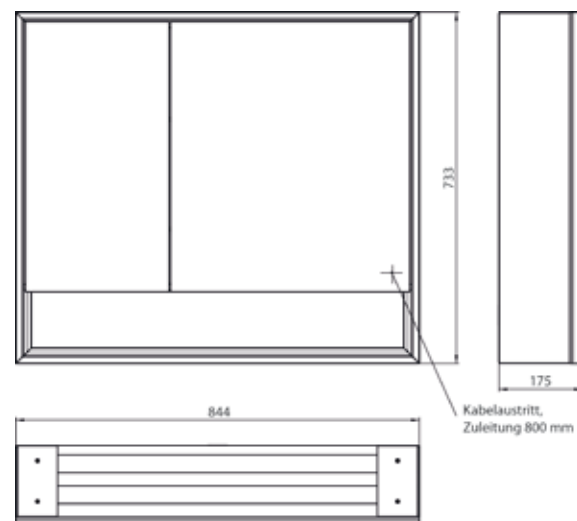

emco loft mit Unterfach

emco loft with lower compartment

PG

Lichtspiegelschrank loft mit Unterfach, 800 mm, 2 Türen, **Aufputzmodell** mit verspiegelten Seitenwänden, IP 20. Umlaufende LED-Beleuchtung, verspiegelte Rückwand, 2 stufenlos einstellbare Ablagen, 2 Türen (breite Tür rechts), 1 Steckdose, Lichtsteuerung über 3 kapazitive von außen bedienbare Touch-Bedienfelder (An/Aus, Helligkeit und Lichtfarbe - kalt/warm - stufenlos einstellbar), Kabeldurchlass nach außen bei geschlossenen Spiegeltüren. Offenes Unterfach (Höhe: 122 mm) über die komplette Breite mit verspiegelter Rückwand. Höhe: 733 mm

Illuminated mirror cabinet loft with an accessible compartment, 800 mm, 2 doors, **wall-mounted model** with mirrored side panels, IP 20.

Surrounding LED lights, mirrored back panel, 2 continuously adjustable shelves, 2 doors (wide door on the right), 1 socket, light control via 3 capacitive touch control panels which can be operated from the outside (on/off, brightness and light colour - cold/warm - continuously adjustable), external cable routing for closed mirror doors. Accessible compartment (height: 122 mm) on the bottom with mirrored rear wall. Height: 733 mm.

aluminium/spiegel 9798 052 08 2.364,70 € 2
aluminium/mirror