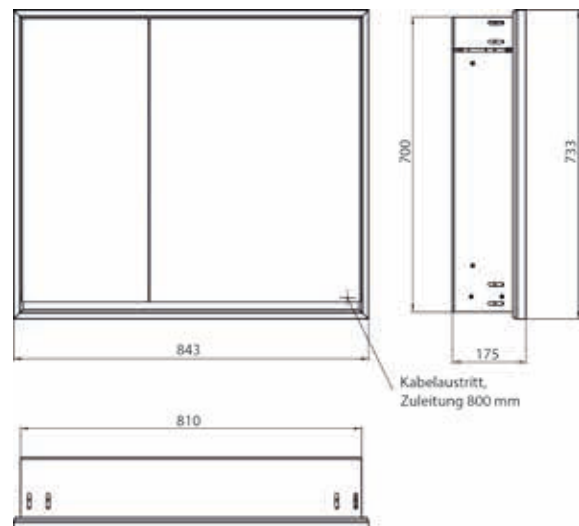

Lichtspiegelschrank loft, 800 mm, 2 Türen, **Aufputzmodell** mit verspiegelten Seitenwänden, IP 20.
Umlaufende LED-Beleuchtung, verspiegelte Rückwand, 2 stufenlos einstellbare Ablagen, 2 Türen (breite Tür rechts), 1 Steckdose, Lichtsteuerung über 3 kapazitive von außen bedienbare Touch-Bedienfelder (An/Aus, Helligkeit und Lichtfarbe - kalt/warm - stufenlos einstellbar), Kabeldurchlass nach außen bei geschlossenen Spiegeltüren.
Höhe: 733 mm

Illuminated mirror cabinet loft, 800 mm, 2 doors, **wall-mounted model** with mirrored side panels, IP 20.
Surrounding LED lights, mirrored back panel, 2 continuously adjustable shelves, 2 doors (wide door on the right), 1 socket, light control via 3 capacitive touch control panels which can be operated from the outside (on/off, brightness and light colour - cold/warm - continuously adjustable), external cable routing for closed mirror doors
Height: 733 mm

aluminium/spiegel 9798 051 08 2.364,70 € 2
aluminium/mirror

Lichtspiegelschrank loft, 800 mm, 2 Türen, **Unterputzmodell**, IP 20.
Umlaufende LED-Beleuchtung, verspiegelte Rückwand, 2 stufenlos einstellbare Ablagen, 2 Türen (breite Tür rechts), 1 Steckdose, Lichtsteuerung über 3 kapazitive von außen bedienbare Touch-Bedienfelder (An/Aus, Helligkeit und Lichtfarbe - kalt/warm - stufenlos einstellbar), Kabeldurchlass nach außen bei geschlossenen Spiegeltüren.
Höhe: 733 mm