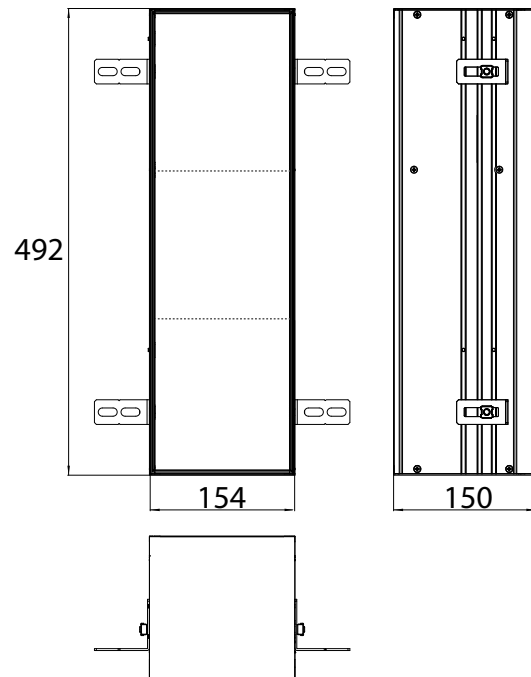

WC-Modul - Unterputzmodell, Tür befliesbar (Fliese + Kleber, max.: 12 mm) mit drei Fächern für WC-Papier, Reserverolle oder Feuchtpapierbox. Türanschlag links.

Kein Einbaurahmen erforderlich.

Module for WC build-in model, door tileable (tiles + adhesive, max.: 12mm) with three boxes for WC-paper, spare paper or moist-tissue box, left-hinged door
No additional build-in frame required

aluminium
aluminium

9756 110 04

693,50 € 2