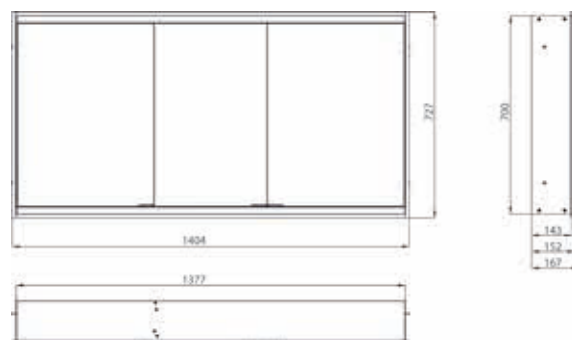

emco prime 2 Facelift

PG

Lichtspiegelschrank prime 2 Facelift, 1.400 mm, 3 Türen, **Aufputzmodell**, IP20
Seitenwand verspiegelt, mit verspiegelter- oder weißer Glasrückwand, 4 stufenlos einstellbare Ablagen, 3 Türen, 2 Steckdosen, stufenlose Lichtsteuerung (an/aus, Helligkeit und Lichtfarbe) über drei in die Glasrückwand integrierte Touchsensoren, Höhe: 700 mm, LED-Beleuchtung

Illuminated mirror cabinet prime 2 Facelift, 1.400 mm, 3 doors, **wall-mounted version**, IP 20
with mirrored or white glass back panel, mirrored side panels, 4 continuously adjustable crystal glass shelves, 3 doors, 2 sockets, continuous light control (on/off, brightness and light color) via three touch sensors which are integrated into the glass rear wall, height: 700 mm, LED-lights

aluminium/spiegel	9497 062 49	2.954,90 €	2
aluminium/mirror			
aluminium/weiss	9497 063 49	2.954,90 €	2
aluminium/white			
aluminium/schwarz	9497 135 49	3.398,10 €	2
aluminium/black			

Lichtspiegelschrank prime 2 Facelift, 1.400 mm, 3 Türen, **Unterputzmodell**, IP20
mit verspiegelter- oder weißer Glasrückwand, 4 stufenlos einstellbare Ablagen, 3 Türen, 2 Steckdosen, stufenlose Lichtsteuerung (an/aus, Helligkeit und Lichtfarbe) über drei in die Glasrückwand integrierte Touchsensoren, Höhe: 730 mm, LED-Beleuchtung

Unterputz-Lichtspiegelschrank, immer mit Einbaurahmen bestellen