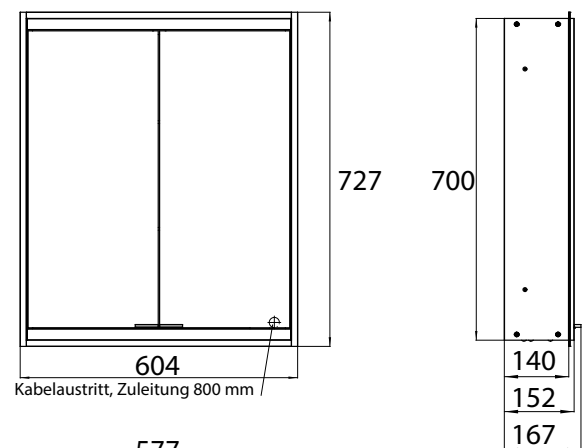

Lichtspiegelschrank prime 2, 600 mm, 2 Türen, **Unterputzmodell**, IP 20 mit Lichtpaket, mit verspiegelter- oder weißer Glasrückwand, 2 stufenlos einstellbare Ablagen, 2 Türen, 1 Steckdose und 2 Lichttaster (Helligkeit und Lichtfarbe - kalt/warm - stufenlos dimmbar), Höhe: 730 mm, LED-Beleuchtung
Unterputz-Lichtspiegelschrank, immer mit Einbaurahmen bestellen

Illuminated mirror cabinet prime 2, 600 mm, 2 doors, **built-in version**, IP 20 with light-package, with mirrored or white glass back panel, 2 continuously adjustable crystal glass shelves, 2 doors, 1 socket and 2 switches (brightness and luminous colour cold/warm continuously dimmable), height: 730 mm, LED-lights, IP 20

Built-in illuminated mirror cabinet, please order with built-in frame.

aluminium/spiegel	9497 060 33	1.878,60 €	2
aluminium/mirror			
aluminium/weiss	9497 061 33	1.878,60 €	2
aluminium/white			
Einbaurahmen	9497 000 20	221,60 €	2
Built-in frame