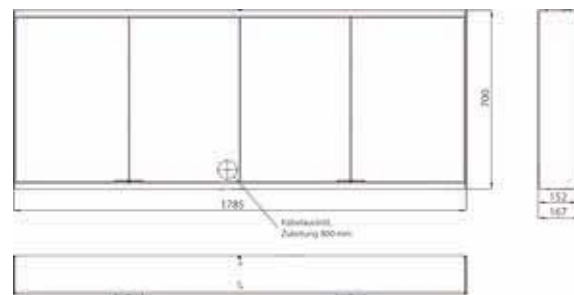

emco prime 2 Facelift

PG

Lichtspiegelschrank prime 2 Facelift, 1.800 mm, 4 Türen, **Aufputzmodell**, IP20
Seitenwand verspiegelt, mit verspiegelter- oder weißer Glasrückwand, 4 stufenlos einstellbare Ablagen, 4 Türen, 2 Steckdosen, stufenlose Lichtsteuerung (an/aus, Helligkeit und Lichtfarbe) über drei in die Glasrückwand integrierte Touchsensoren, Höhe: 700 mm, LED-Beleuchtung

Illuminated mirror cabinet prime 2 Facelift, 1.800 mm, 4 doors, **wall-mounted version**, IP 20 with mirrored or white glass back panel, mirrored side panels, 4 continuously adjustable crystal glass shelves, 4 doors, 2 sockets, continuous light control (on/off, brightness and light color) via three touch sensors which are integrated into the glass rear wall, height: 700 mm, LED-lights

aluminium/spiegel	9497 062 64	3.332,70 €	2
aluminium/mirror			
aluminium/weiss	9497 063 64	3.332,70 €	2
aluminium/white			
aluminium/schwarz	9497 135 64	3.832,60 €	2
aluminium/black			

Lichtspiegelschrank prime 2 Facelift, 1.800 mm, 4 Türen, **Unterputzmodell**, IP20, mit verspiegelter- oder weißer Glasrückwand, 4 stufenlos einstellbare Ablagen, 4 Türen, 2 Steckdosen, stufenlose Lichtsteuerung (an/aus, Helligkeit und Lichtfarbe) über drei in die Glasrückwand integrierte Touchsensoren, Höhe: 730 mm, LED-Beleuchtung
Unterputz-Lichtspiegelschrank, immer mit Einbaurahmen bestellen

Illuminated mirror cabinet prime 2 Facelift, 1.800 mm, 4 doors, **built-in version**, IP 20 with mirrored or white glass back panel, 4 continuously adjustable crystal glass shelves, 4 doors, 2 sockets, continuous light control (on/off, brightness and light color) via three touch sensors which are integrated into the glass rear wall, height: 730 mm, LED-lights
Built-in illuminated mirror cabinet, please order with built-in frame.

aluminium/spiegel	9497 062 65	3.305,00 €	2
aluminium/mirror			
aluminium/weiss	9497 063 65	3.305,00 €	2
aluminium/white			
aluminium/schwarz	9497 135 65	3.800,80 €	2
aluminium/black			
Einbaurahmen	9497 000 34	355,00 €	2
Built-in frame