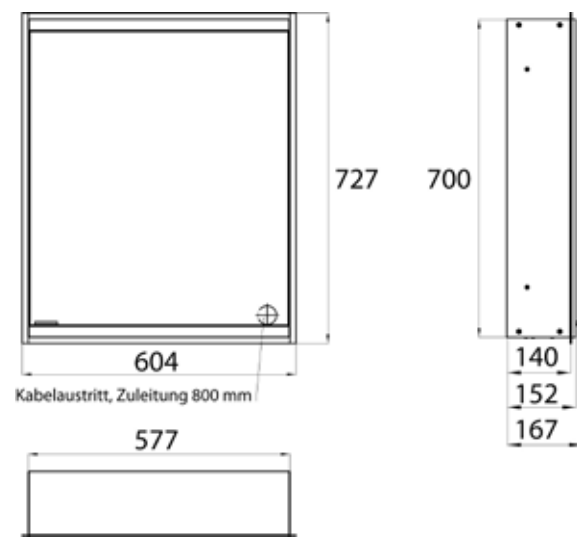

Lichtspiegelschrank prime 2 Facelift, 600 mm, 1 Tür, **Unterputzmodell**, IP20 mit verspiegelter- oder weißer Glasrückwand, 2 stufenlos einstellbare Ablagen, 1 Tür (Türanschlag rechts), 1 Steckdose, stufenlose Lichtsteuerung (an/aus, Helligkeit und Lichtfarbe) über drei in die Glasrückwand integrierte Touchsensoren, Höhe: 730 mm, LED-Beleuchtung
Unterputz-Lichtspiegelschrank, immer mit Einbaurahmen bestellen

Illuminated mirror cabinet prime 2 Facelift, 600 mm, 1 door, **built-in version**, IP 20
with mirrored or white glass back panel, 2 continuously adjustable crystal glass shelves, 1 door (door hinge right), 1 socket, continuous light control (on/off, brightness and light color) via three touch sensors which are integrated into the glass rear wall, height: 730 mm, LED-lights
Built-in illuminated mirror cabinet, please order with built-in frame.

aluminium/spiegel	9497 062 32	1.718,30 €	2
aluminium/mirror			
aluminium/weiss	9497 063 32	1.718,30 €	2
aluminium/white			
aluminium/schwarz	9497 135 32	1.976,10 €	2
aluminium/black			
Einbaurahmen	9497 000 20	221,60 €	2
Built-in frame