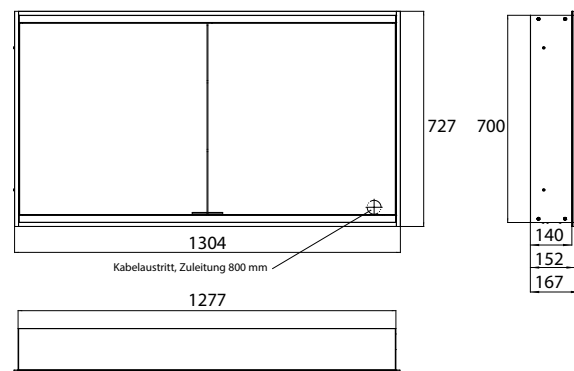

emco prime 2

ohne Lichtpaket · without light-package

PG

Lichtspiegelschrank prime 2, 1.300 mm, 2 Türen, **Aufputzmodell**, IP 20
Seitenwand verspiegelt, mit verspiegelter- oder weißer Glasrückwand, 2 stufenlos einstellbare Ablagen, 2 Türen, 2 Steckdosen und 1 Lichtschalter, Höhe: 700 mm, LED-Beleuchtung (ca. 4.000 K)
Illuminated mirror cabinet prime 2, 1.300 mm, 2 doors, **wall-mounted version**, IP 20
with mirrored or white glass back panel, mirrored side panels, 2 continuously adjustable crystal glass shelves, 2 doors, 2 sockets and 1 switch, height: 700 mm, LED-lights (ca. 4.000 K), IP 20

aluminium/spiegel	9497 050 47	2.422,50 €	2
aluminium/mirror			
aluminium/weiss	9497 051 47	2.422,50 €	2
aluminium/white			

Lichtspiegelschrank prime 2, 1.300 mm, 2 Türen, **Unterputzmodell**, IP 20
mit verspiegelter- oder weißer Glasrückwand, 2 stufenlos einstellbare Ablagen, 2 Türen, 2 Steckdosen und 1 Lichtschalter, Höhe: 730 mm, LED-Beleuchtung (ca. 4.000 K)
Unterputz-Lichtspiegelschrank, immer mit Einbaurahmen bestellen
Illuminated mirror cabinet prime 2, 1.300 mm, 2 doors, **built-in version**, IP 20
with mirrored or white glass back panel, 2 continuously adjustable crystal glass shelves, 2 doors, 2 sockets and 1 switch, height: 730 mm, LED-lights (ca. 4.000 K), IP 20
Built-in illuminated mirror cabinet, please order with built-in frame.

aluminium/spiegel	9497 050 57	2.387,70 €	2
aluminium/mirror			
aluminium/weiss	9497 051 57	2.387,70 €	2
aluminium/white			
Einbaurahmen	9497 000 16	304,00 €	2
Built-in frame