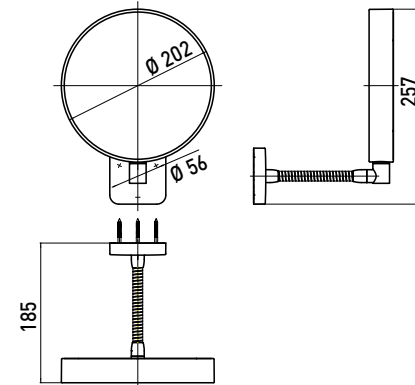

Rasier- und Kosmetikspiegel
beidseitig verspiegelt: Vergrößerung:
3- und 7-fach, rund, unbeleuchtet, am
Flexarm
Shaving and cosmetic mirror
3- and 7 magnifying glass, with flex arm,
not illuminated

chrom
chrome

1095 001 14

245,10 € 2