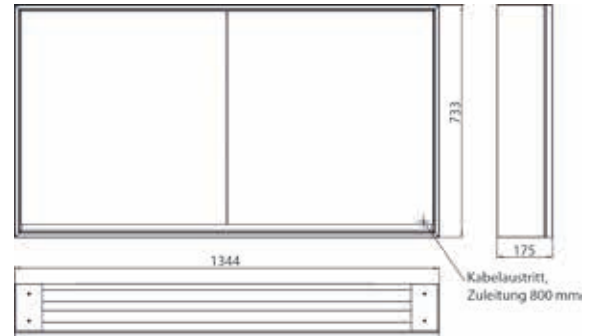

Lichtspiegelschrank loft, 1.300 mm, 2 Türen, **Unterputzmodell**, IP 20.
Umlaufende LED-Beleuchtung, verspiegelte Rückwand, 2 stufenlos einstellbare Ablagen, 2 Türen, 2 Steckdosen, Lichtsteuerung über 3 kapazitive von außen bedienbare Touch-Bedienfelder (An/Aus, Helligkeit und Lichtfarbe - kalt/warm - stufenlos einstellbar), Kabeldurchlass nach außen bei geschlossenen Spiegeltüren.
Höhe: 733 mm

Unterputz-Lichtspiegelschrank, immer mit Einbaurahmen bestellen
Illuminated mirror cabinet loft, 1.300 mm, 2 doors, **built-in version**, IP 20.
Surrounding LED lights, mirrored back panel, 2 continuously adjustable shelves, 2 doors, 2 sockets, light control via 3 capacitive touch control panels which can be operated from the outside (on/off, brightness and light colour - cold/warm - continuously adjustable), external cable routing for closed mirror doors Height: 733 mm.
Built-in illuminated mirror cabinet, please order with built-in frame.

aluminium/spiegel 9798 051 21 3.001,60 € 2
aluminium/mirror
Einbaurahmen 9798 000 05 304,00 € 2
Built-in frame