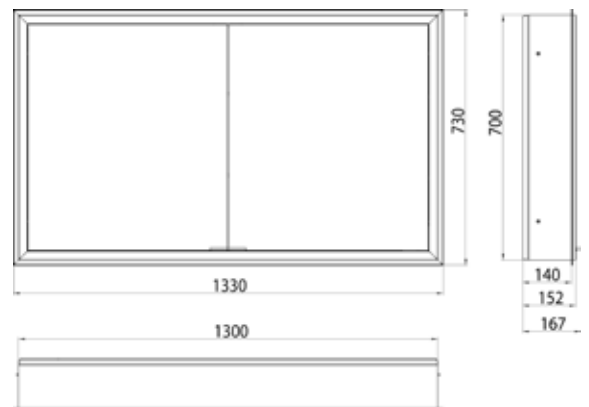

emco prime

mit Lichtpaket · with light-package

PG

Lichtspiegelschrank prime, 1.300 mm, 2 Türen, **Aufputzmodell**, IP 20 mit Lichtpaket, Seitenwand verspiegelt, mit verspiegelter- oder weißer Glasrückwand, 2 stufenlos einstellbare Ablagen, 2 Türen, 2 Steckdosen und 2 Lichttaster (Helligkeit und Lichtfarbe - kalt/warm - stufenlos dimmbar), Höhe: 700 mm, LED-Beleuchtung rundum

Illuminated mirror cabinet prime, 1.300 mm, 2 doors, **wall-mounted version**, IP 20

with light-package, with mirrored or white glass back panel, mirrored side panels, 2 continuously adjustable crystal glass shelves, 2 doors, 2 sockets and 2 switches (brightness and luminous colour cold/warm continuously dimmable), height: 700 mm, surrounding LED-lights, IP 20

aluminium/spiegel	9497 060 85	2.893,60 €	2
aluminium/mirror			
aluminium/weiss	9497 061 85	2.893,60 €	2
aluminium/white			
schwarz/spiegel	9497 133 85	3.328,60 €	2
black/mirror			

Lichtspiegelschrank prime, 1.300 mm, 2 Türen, **Unterputzmodell**, IP 20 mit Lichtpaket, mit verspiegelter- oder weißer Glasrückwand, 2 stufenlos einstellbare Ablagen, 2 Türen, 2 Steckdosen und 2 Lichttaster (Helligkeit und Lichtfarbe - kalt/warm - stufenlos dimmbar), Höhe: 730 mm, LED-Beleuchtung rundum

Unterputz-Lichtspiegelschrank, immer mit Einbaurahmen bestellen

Illuminated mirror cabinet prime, 1.300 mm, 2 doors, **built-in version**, IP 20

with light-package, with mirrored or white glass back panel, 2 continuously adjustable crystal glass shelves, 2 doors, 2 sockets and 2 switches (brightness and luminous colour cold/warm continuously dimmable), height: 730 mm, surrounding LED-lights, IP 20

Built-in illuminated mirror cabinet, please order with built-in frame.