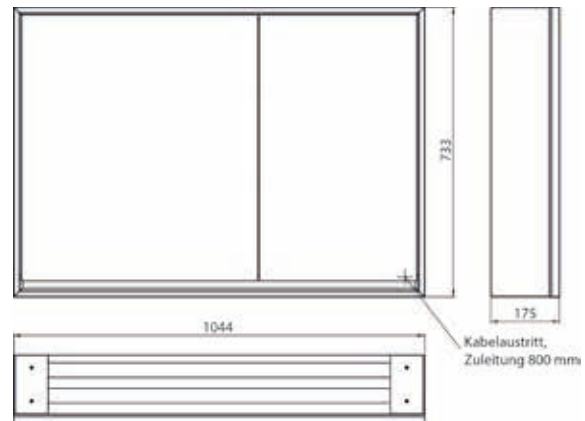

Lichtspiegelschrank loft, 1.000 mm, 2 Türen, **Unterputzmodell**, IP 20.
Umlaufende LED-Beleuchtung, verspiegelte Rückwand, 2 stufenlos einstellbare Ablagen, 2 Türen (breite Tür links), 2 Steckdosen, Lichtsteuerung über 3 kapazitive von außen bedienbare Touch-Bedienfelder (An/Aus, Helligkeit und Lichtfarbe - kalt/warm - stufenlos einstellbar), Kabeldurchlass nach außen bei geschlossenen Spiegeltüren.
Höhe: 733 mm

Unterputz-Lichtspiegelschrank, immer mit Einbaurahmen bestellen
Illuminated mirror cabinet loft, 1.000 mm, 2 doors, **built-in version**, IP 20.
Surrounding LED lights, mirrored back panel, 2 continuously adjustable shelves, 2 doors (wide door on the left), 2 sockets, light control via 3 capacitive touch control panels which can be operated from the outside (on/off, brightness and light colour - cold/warm - continuously adjustable), external cable routing for closed mirror doors.
Height: 733 mm
Built-in illuminated mirror cabinet, please order with built-in frame.

aluminium/spiegel 9798 051 17 2.481,90 € 2
aluminium/mirror
Einbaurahmen 9798 000 03 291,40 € 2
Built-in frame