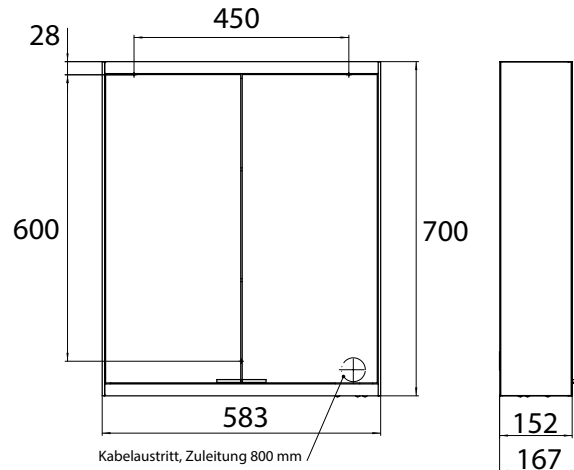

emco prime 2

ohne Lichtpaket · without light-package

PG

Lichtspiegelschrank prime 2, 600 mm, 2 Türen, **Aufputzmodell**, IP 20
Seitenwand verspiegelt, mit verspiegelter- oder weißer Glasrückwand, 2 stufenlos einstellbare Ablagen, 2 Türen, 1 Steckdose und 1 Lichtschalter, Höhe: 700 mm, LED-Beleuchtung (ca. 4.000 K)
Illuminated mirror cabinet prime 2, 600 mm, 2 doors, **wall-mounted version**, IP 20
with mirrored or white glass back panel, mirrored side panels, 2 continuously adjustable crystal glass shelves, 2 doors, 1 socket and 1 switch, height: 700 mm, LED-lights (ca. 4.000 K), IP 20

aluminium/spiegel	9497 050 23	1.627,80 €	2
aluminium/mirror			
aluminium/weiss	9497 051 23	1.627,80 €	2
aluminium/white			

Lichtspiegelschrank prime 2, 600 mm, 2 Türen, **Unterputzmodell**, IP 20
mit verspiegelter- oder weißer Glasrückwand, 2 stufenlos einstellbare Ablagen, 2 Türen, 1 Steckdose und 1 Lichtschalter, Höhe: 730 mm, LED-Beleuchtung (ca. 4.000 K)
Unterputz-Lichtspiegelschrank, immer mit Einbaurahmen bestellen
Illuminated mirror cabinet prime 2, 600 mm, 2 doors, **built-in version**, IP 20
with mirrored or white glass back panel, 2 continuously adjustable crystal glass shelves, 2 doors, 1 socket and 1 switch, height: 730 mm, LED-lights (ca. 4.000 K), IP 20
Built-in illuminated mirror cabinet, please order with built-in frame.

aluminium/spiegel	9497 050 33	1.572,10 €	2
aluminium/mirror			
aluminium/weiss	9497 051 33	1.572,10 €	2
aluminium/white			
Einbaurahmen	9497 000 20	221,60 €	2
Built-in frame