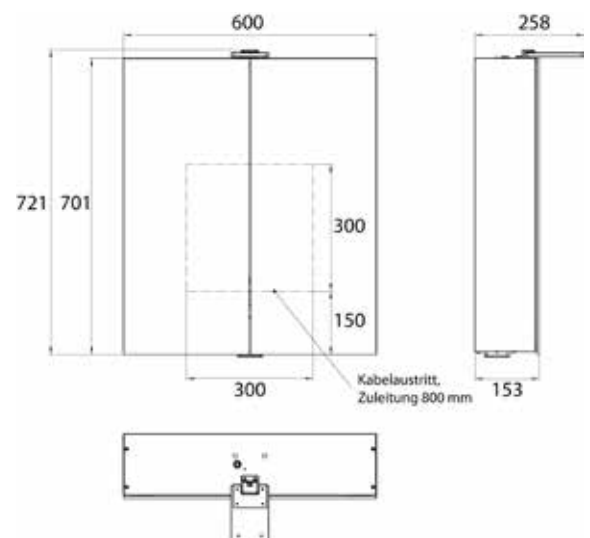

emco pure 2 Style

PG

Lichtspiegelschrank Pure 2 Style (LED), 600 mm, IP 20, 14 W, 2.700-6.500 K
Aufputzmodell, 4 stufenlos einstellbare Ablagen, 1 Tür, 2 Steckdosen, Höhe: 721 mm, eine LED-Aufsatzleuchte (Waschtischbeleuchtung, Oberlicht separat abschaltbar)

Illuminated mirror cabinet Pure 2 Style (LED), 600 mm, IP 20, 14 W, 2.700-6.500 K

Surface-mounted model, 4 continuously adjustable shelves, 1 door, 2 sockets, height: 721 mm, one LED top light (washbasin light, top light can be switched off separately)

aluminium
aluminium

9797 053 01

1.227,20 € 2

Lichtspiegelschrank Pure 2 Style (LED), 600 mm, IP 20, 14 W, 2.700-6.500 K
Aufputzmodell, 4 stufenlos einstellbare Ablagen, 2 Türen, 2 Steckdosen, Höhe: 721 mm, eine LED-Aufsatzleuchte (Waschtischbeleuchtung, Oberlicht separat abschaltbar)

Illuminated mirror cabinet Pure 2 Style (LED), 600 mm, IP 20, 14 W, 2.700-6.500 K

Surface-mounted model, 4 continuously adjustable shelves, 2 doors, 2 sockets, height: 721 mm, one LED top light (washbasin light, top light can be switched off separately)

aluminium
aluminium

9797 053 02

1.284,60 € 2

pure 2