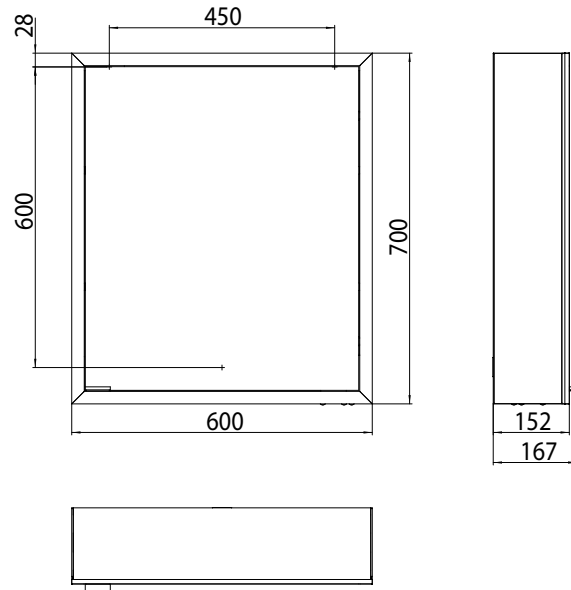

emco prime

ohne Lichtpaket · without light-package

PG

Lichtspiegelschrank prime, 600 mm, 1 Tür, **Aufputzmodell**, IP 20
Seitenwand verspiegelt, mit verspiegelter- oder weißer Glasrückwand, 2 stufenlos einstellbare Ablagen, 1 Tür (Türanschlag rechts), 1 Steckdose und 1 Lichtschalter, Höhe: 700 mm, LED-Beleuchtung (ca. 4.000 K)

Illuminated mirror cabinet prime, 600 mm, 1 door, **wall-mounted version**, IP 20

with mirrored or white glass back panel, mirrored side panels, 2 continuously adjustable crystal glass shelves, 1 door (door hinge right), 1 socket and 1 switch, height: 700 mm, LED-lights (ca. 4.000 K), IP 20

aluminium/spiegel	9497 050 60	1.617,50 €	2
aluminium/mirror			
aluminium/weiss	9497 051 60	1.617,50 €	2
aluminium/white