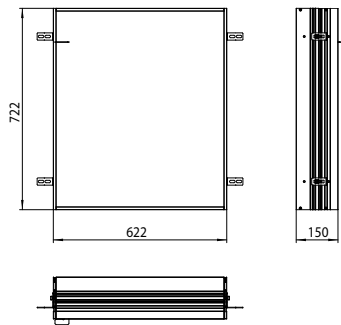

Einbaurahmen
für Lichtspiegelschrank prime, 600 mm
Built-in frame
for illuminated mirror cabinet prime,
600 mm

Einbaurahmen 9497 000 10 221,60 € 2
Built-in frame