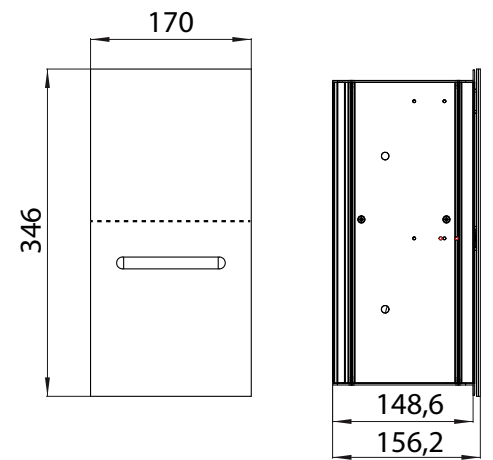

WC-Papier-Modul - Unterputzmodell
1 Tür, Türanschlag rechts
Unterputzmodule bitte immer mit
Einbaurahmen bestellen
Module for toilet paper - built-in-model
1 door, door hinge right
Please order built-in modules with an
installation frame

optiwhite	9724 274 21	718,20 €	2
optiwhite			
schwarz	9724 275 21	718,20 €	2
black			
Einbaurahmen	9725 000 21	110,60 €	2
Built-in frame