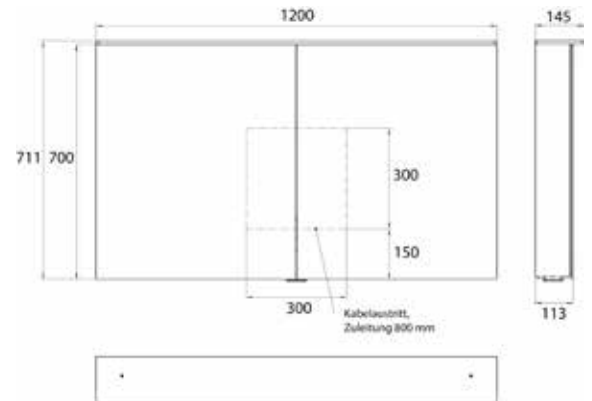

Lichtspiegelschrank Flat 2 Design (LED), 1400 mm, IP 20, 31 W, 2.700-6.500 K Aufputzmodell, 6 stufenlos einstellbare Ablagen, 3 Türen, 2 Steckdosen, Höhe: 711 mm, mit Lichtsegel (Waschtischbeleuchtung, Oberlicht separat abschaltbar)

Illuminated mirror cabinet Flat 2 Design (LED), 1400 mm, IP 20, 31 W, 2.700-6.500 K wall-mounted model, 6 continuously adjustable shelves, 3 doors, 2 sockets, height: 711 mm, with light sail (washbasin lighting, light sail can be switched off separately)

aluminium
aluminium

9797 064 06

2.134,60 € 2