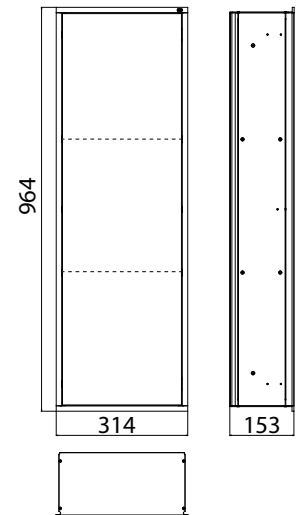

Schrankmodul - Unterputzmodell
mit Glastür und 2 Aluminiumablagen
Unterputzmodule bitte immer mit
Einbaurahmen bestellen
Cabinet module - build in model
with glass-door and two aluminium
shelves
Please order built-in modules with an
installation frame

aluminium/optiwhite	9770 274 63	885,90 €	2
aluminium/optiwhite			
aluminium/schwarz	9770 275 63	885,90 €	2
aluminium/black			
chrom/optiwhite	9770 278 63	973,40 €	2
chrome/optiwhite			
chrom/schwarz	9770 279 63	973,40 €	2
chrome/black			
Einbaurahmen	9770 000 61	177,50 €	2
Built-in frame