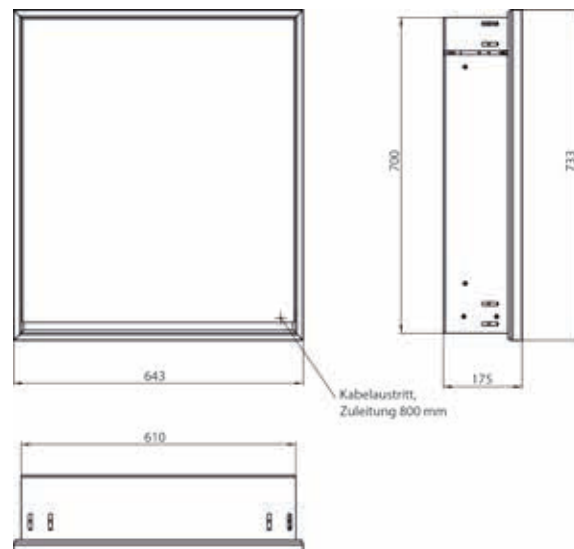

Lichtspiegelschrank loft, 600 mm, 1 Tür, **Aufputzmodell** mit verspiegelten Seitenwänden, IP 20.
Umlaufende LED-Beleuchtung, verspiegelte Rückwand, 2 stufenlos einstellbare Ablagen, 1 Tür (Türanschlag rechts), 1 Steckdose, Lichtsteuerung über 3 kapazitive von außen bedienbare Touch-Bedienfelder (An/Aus, Helligkeit und Lichtfarbe - kalt/warm - stufenlos einstellbar), Kabeldurchlass nach außen bei geschlossenen Spiegeltüren.
Höhe: 733 mm

Illuminated mirror cabinet loft, 600 mm, 1 door, **wall-mounted model** with mirrored side panels, IP 20.
Surrounding LED lights, mirrored back panel, 2 continuously adjustable shelves, 1 door (door hinge right), 1 socket, light control via 3 capacitive touch control panels which can be operated from the outside (on/off, brightness and light colour - cold/warm - continuously adjustable), external cable routing for closed mirror doors
Height: 733 mm.

aluminium/spiegel 9798 051 02 2.020,60 € 2
aluminium/mirror

Lichtspiegelschrank loft, 600 mm, 1 Tür, **Unterputzmodell**, IP 20.
Umlaufende LED-Beleuchtung, verspiegelte Rückwand, 2 stufenlos einstellbare Ablagen, 1 Tür (Türanschlag rechts), 1 Steckdose, Lichtsteuerung über 3 kapazitive von außen bedienbare Touch-Bedienfelder (An/Aus, Helligkeit und Lichtfarbe - kalt/warm - stufenlos einstellbar), Kabeldurchlass nach außen bei geschlossenen Spiegeltüren.
Höhe: 733 mm