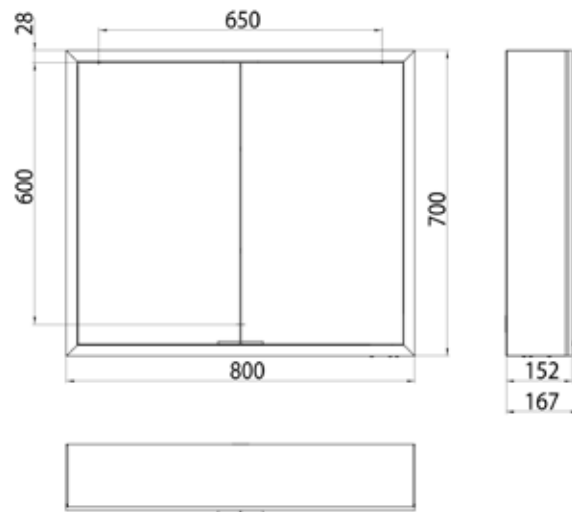

emco prime Facelift

PG

Lichtspiegelschrank prime Facelift, 800 mm, 2 Türen, **Aufputzmodell**, IP20
Seitenwand verspiegelt, mit verspiegelter- oder weißer Glasrückwand, 2 stufenlos einstellbare Ablagen, 2 Türen, 1 Steckdose, stufenlose Lichtsteuerung (an/aus, Helligkeit und Lichtfarbe) über drei in die Glasrückwand integrierte Touchsensoren, Höhe: 700 mm, LED-Beleuchtung

Illuminated mirror cabinet prime Facelift, 800 mm, 2 doors, **wall-mounted version**, IP 20

with mirrored or white glass back panel, mirrored side panels, 2 continuously adjustable crystal glass shelves, 2 doors, 1 socket, continuous light control (on/off, brightness and light color) via three touch sensors which are integrated into the glass rear wall, height: 700 mm, LED-lights

aluminium/spiegel	9497 062 62	2.252,10 €	2
aluminium/mirror			
aluminium/weiss	9497 063 62	2.252,10 €	2
aluminium/white			
aluminium/schwarz	9497 135 62	2.584,90 €	2
aluminium/black			

Lichtspiegelschrank prime Facelift, 800 mm, 2 Türen, **Unterputzmodell**, IP20 mit verspiegelter- oder weißer Glasrückwand, 2 stufenlos einstellbare Ablagen, 2 Türen, 1 Steckdose, stufenlose Lichtsteuerung (an/aus, Helligkeit und Lichtfarbe) über drei in die Glasrückwand integrierte Touchsensoren, Höhe: 730 mm, LED-Beleuchtung

Unterputz-Lichtspiegelschrank, immer mit Einbaurahmen bestellen