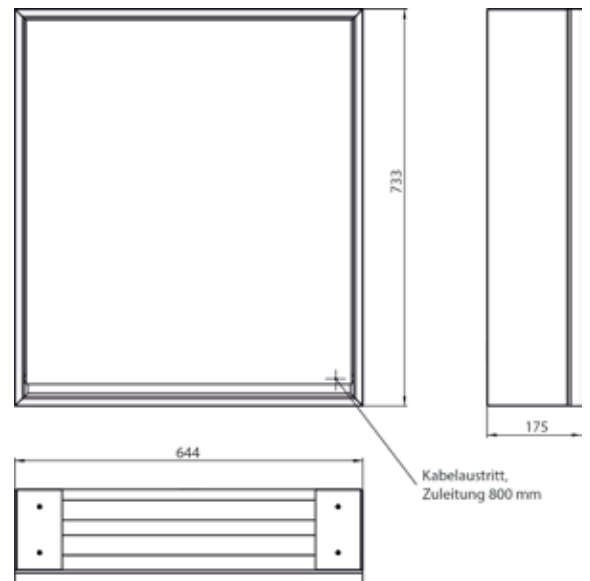

Lichtspiegelschrank loft, 600 mm, 1 Tür, **Aufputzmodell** mit verspiegelten Seitenwänden, IP 20.
Umlaufende LED-Beleuchtung, verspiegelte Rückwand, 2 stufenlos einstellbare Ablagen, 1 Tür (Türanschlag links), 1 Steckdose, Lichtsteuerung über 3 kapazitive von außen bedienbare Touch-Bedienfelder (An/Aus, Helligkeit und Lichtfarbe - kalt/warm - stufenlos einstellbar), Kabeldurchlass nach außen bei geschlossenen Spiegeltüren.
Höhe: 733 mm
Illuminated mirror cabinet loft, 600 mm, 1 door, **wall-mounted model** with mirrored side panels, IP 20.
Surrounding LED lights, mirrored back panel, 2 continuously adjustable shelves, 1 door (door hinge left), 1 socket, light control via 3 capacitive touch control panels which can be operated from the outside (on/off, brightness and light colour - cold/warm - continuously adjustable), external cable routing for closed mirror doors
Height: 733 mm.

aluminium/spiegel 9798 051 00 2.020,60 € 2
aluminium/mirror

Lichtspiegelschrank loft, 600 mm, 1 Tür, **Unterputzmodell**, IP 20.
Umlaufende LED-Beleuchtung, verspiegelte Rückwand, 2 stufenlos einstellbare Ablagen, 1 Tür (Türanschlag links), 1 Steckdose, Lichtsteuerung über 3 kapazitive von außen bedienbare Touch-Bedienfelder (An/Aus, Helligkeit und Lichtfarbe - kalt/warm - stufenlos einstellbar), Kabeldurchlass nach außen bei geschlossenen Spiegeltüren.
Höhe: 733 mm.
Unterputz-Lichtspiegelschrank, immer mit Einbaurahmen bestellen
Illuminated mirror cabinet loft, 600 mm, 1 door, **built-in version**, IP 20. Surrounding LED lights, mirrored back panel, 2 continuously adjustable shelves, 1 door (door hinge left), 1 socket, light control via 3 capacitive touch control panels which can be operated from the outside (on/off, brightness and light colour - cold/warm - continuously adjustable), external cable routing for closed mirror doors
Height: 733 mm. Built-in illuminated mirror cabinet, please order with built-in frame.

aluminium/spiegel 9798 051 01 1.976,80 € 2
aluminium/mirror
Einbaurahmen 9798 000 01 221,60 € 2
Built-in frame