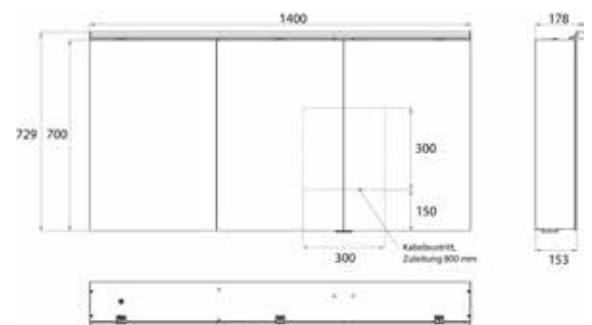

emco pure 2 Classic

PG

Lichtspiegelschrank Pure 2 Classic (LED), 1200 mm, IP 20, 26 W, 2.700-6.500 K Aufputzmodell, 4 stufenlos einstellbare Ablagen, 2 Türen, 2 Steckdosen, Höhe: 729 mm, mit LED-Aufsatzleuchte (Waschtischbeleuchtung, Oberlicht separat abschaltbar)

Illuminated mirror cabinet Pure 2 Classic (LED), 1200 mm, IP 20, 26 W, 2.700-6.500 K

Surface-mounted model, 4 continuously adjustable shelves, 2 doors, 2 sockets, height: 729 mm, with LED top light (washbasin light, top light can be switched off separately)

aluminium
aluminium

9797 055 05

1.786,80 € 2

Lichtspiegelschrank Pure 2 Classic (LED), 1400 mm, IP 20, 30 W, 2.700-6.500 K Aufputzmodell, 6 stufenlos einstellbare Ablagen, 3 Türen, 2 Steckdosen, Höhe: 729 mm, mit LED-Aufsatzleuchte (Waschtischbeleuchtung, Oberlicht separat abschaltbar)

Illuminated mirror cabinet Pure 2 Classic (LED), 1400 mm, IP 20, 30 W, 2.700-6.500 K

Surface-mounted model, 6 continuously adjustable shelves, 3 doors, 2 sockets, height: 729 mm, with LED top light (washbasin light, top light can be switched off separately)

aluminium
aluminium

9797 055 06

2.203,50 € 2

pure 2