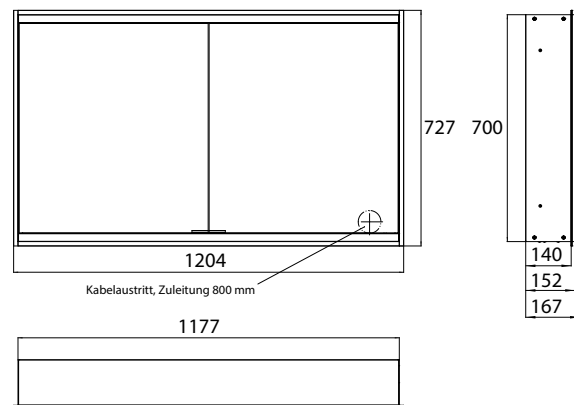

emco prime 2

ohne Lichtpaket · without light-package

PG

Lichtspiegelschrank prime 2, 1.200 mm, 2 Türen, **Aufputzmodell**, IP 20
Seitenwand verspiegelt, mit verspiegelter- oder weißer Glasrückwand, 2 stufenlos einstellbare Ablagen, 2 Türen, 2 Steckdosen und 1 Lichtschalter, Höhe: 700 mm, LED-Beleuchtung (ca. 4.000 K)
Illuminated mirror cabinet prime 2, 1.200 mm, 2 doors, **wall-mounted version**, IP 20
with mirrored or white glass back panel, mirrored side panels, 2 continuously adjustable crystal glass shelves, 2 doors, 2 sockets and 1 switch, height: 700 mm, LED-lights (ca. 4.000 K), IP 20

aluminium/spiegel	9497 050 46	2.171,60 €	2
aluminium/mirror			
aluminium/weiss	9497 051 46	2.171,60 €	2
aluminium/white			

Lichtspiegelschrank prime 2, 1.200 mm, 2 Türen, **Unterputzmodell**, IP 20
mit verspiegelter- oder weißer Glasrückwand, 2 stufenlos einstellbare Ablagen, 2 Türen, 2 Steckdosen und 1 Lichtschalter, Höhe: 730 mm, LED-Beleuchtung (ca. 4.000 K)
Unterputz-Lichtspiegelschrank, immer mit Einbaurahmen bestellen
Illuminated mirror cabinet prime 2, 1.200 mm, 2 doors, **built-in version**, IP 20
with mirrored or white glass back panel, 2 continuously adjustable crystal glass shelves, 2 doors, 2 sockets and 1 switch, height: 730 mm, LED-lights (ca. 4.000 K), IP 20
Built-in illuminated mirror cabinet, please order with built-in frame.

aluminium/spiegel	9497 050 56	2.136,80 €	2
aluminium/mirror			
aluminium/weiss	9497 051 56	2.136,80 €	2
aluminium/white			
Einbaurahmen	9497 000 17	299,30 €	2
Built-in frame