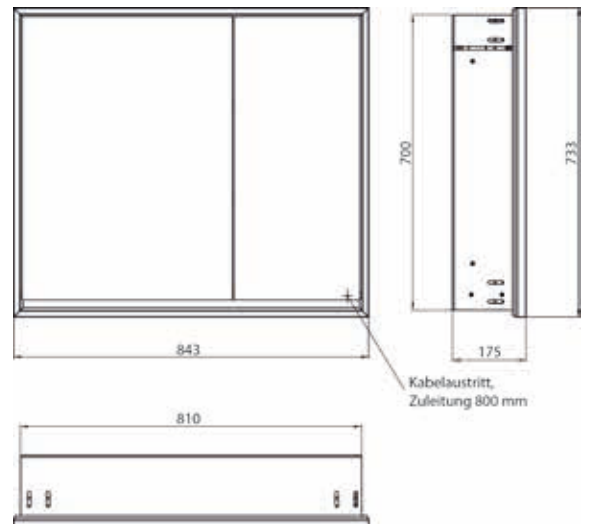

Lichtspiegelschrank loft, 800 mm, 2 Türen, **Aufputzmodell** mit verspiegelten Seitenwänden, IP 20.
Umlaufende LED-Beleuchtung, verspiegelte Rückwand, 2 stufenlos einstellbare Ablagen, 2 Türen (breite Tür links), 1 Steckdose, Lichtsteuerung über 3 kapazitive von außen bedienbare Touch-Bedienfelder (An/Aus, Helligkeit und Lichtfarbe - kalt/warm - stufenlos einstellbar), Kabeldurchlass nach außen bei geschlossenen Spiegeltüren.
Höhe: 733 mm
Illuminated mirror cabinet loft, 800 mm, 2 doors, **wall-mounted model** with mirrored side panels, IP 20.
Surrounding LED lights, mirrored back panel, 2 continuously adjustable shelves, 2 doors (wide door on the left), 1 socket, light control via 3 capacitive touch control panels which can be operated from the outside (on/off, brightness and light colour - cold/warm - continuously adjustable), external cable routing for closed mirror doors
Height: 733 mm

aluminium/spiegel 9798 051 10 2.364,70 € 2
aluminium/mirror

loft