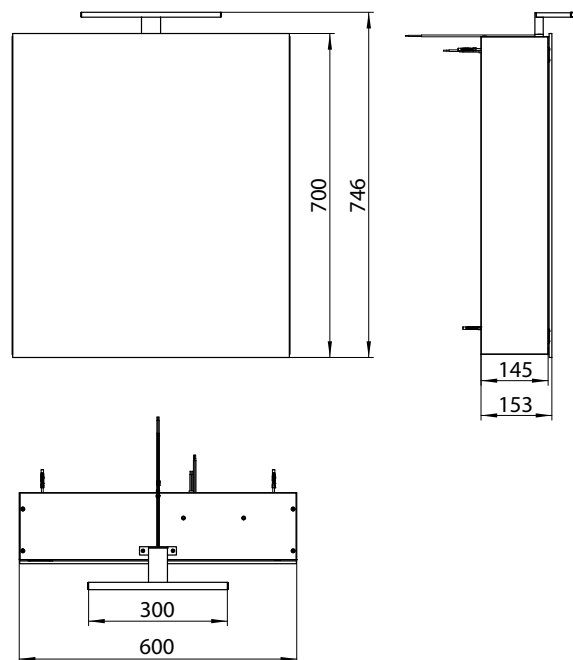

LED-Lichtspiegelschrank mee, 600 mm, IP 44, 4.000 K
Aufputzmodell, 2 einstellbare Ablagen, 2 Türen, 1 Steckdose, 1 Lichtschalter, Höhe: 746 mm, 300 mm LED-Leuchte
Illuminated mirror cabinet mee (LED), 600 mm, IP 44, 4.000 K
wall-mounted model, 2 adjustable shelves, 2 doors, 1 socket, 1 switch, height: 746 mm, 300 mm LED-Light

aluminium
aluminium

9498 050 50

754,20 € 2