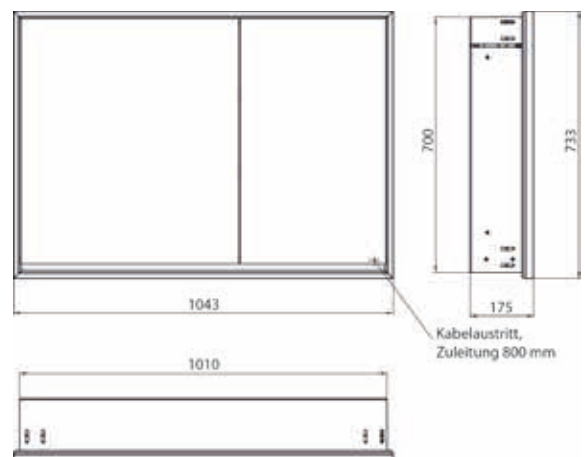

Lichtspiegelschrank loft, 1.000 mm, 2 Türen, **Aufputzmodell** mit verspiegelten Seitenwänden, IP 20.
Umlaufende LED-Beleuchtung, verspiegelte Rückwand, 2 stufenlos einstellbare Ablagen, 2 Türen (breite Tür links), 2 Steckdosen, Lichtsteuerung über 3 kapazitive von außen bedienbare Touch-Bedienfelder (An/Aus, Helligkeit und Lichtfarbe - kalt/warm - stufenlos einstellbar), Kabeldurchlass nach außen bei geschlossenen Spiegeltüren.
Höhe: 733 mm

Illuminated mirror cabinet loft, 1.000 mm, 2 doors, **wall-mounted model** with mirrored side panels, IP 20.
Surrounding LED lights, mirrored back panel, 2 continuously adjustable shelves, 2 doors (wide door on the left), 2 sockets, light control via 3 capacitive touch control panels which can be operated from the outside (on/off, brightness and light colour - cold/warm - continuously adjustable), external cable routing for closed mirror doors.
Height: 733 mm

aluminium/spiegel 9798 051 16 2.511,10 € 2
aluminium/mirror

Lichtspiegelschrank loft, 1.000 mm, 2 Türen, **Unterputzmodell**, IP 20.
Umlaufende LED-Beleuchtung, verspiegelte Rückwand, 2 stufenlos einstellbare Ablagen, 2 Türen (breite Tür links), 2 Steckdosen, Lichtsteuerung über 3 kapazitive von außen bedienbare Touch-Bedienfelder (An/Aus, Helligkeit und Lichtfarbe - kalt/warm - stufenlos einstellbar), Kabeldurchlass nach außen bei geschlossenen Spiegeltüren.
Höhe: 733 mm