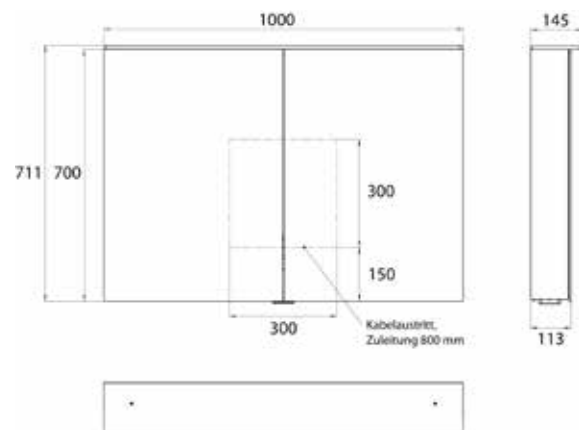

emco flat 2 Design

PG

Lichtspiegelschrank Flat 2 Design (LED), 800 mm, IP 20, 19 W, 2.700-6.500 K
Aufputzmodell, 4 stufenlos einstellbare Ablagen, 2 Türen, 2 Steckdosen, Höhe: 711 mm, mit Lichtsegel (Waschtischbeleuchtung, Oberlicht separat abschaltbar)
Illuminated mirror cabinet Flat 2 Design (LED), 800 mm, IP 20, 19 W, 2.700-6.500 K
wall-mounted model, 4 continuously adjustable shelves, 2 doors, 2 sockets, height: 711 mm, with light sail (washbasin lighting, light sail can be switched off separately)

aluminium 9797 064 03 1.389,30 € 2
aluminium

Lichtspiegelschrank Flat 2 Design (LED), 1000 mm, IP 20, 23 W, 2.700-6.500 K
Aufputzmodell, 4 stufenlos einstellbare Ablagen, 2 Türen, 2 Steckdosen, Höhe: 711 mm, mit Lichtsegel (Waschtischbeleuchtung, Oberlicht separat abschaltbar)
Illuminated mirror cabinet Flat 2 Design (LED), 1000 mm, IP 20, 23 W, 2.700-6.500 K
wall-mounted model, 4 continuously adjustable shelves, 2 doors, 2 sockets, height: 711 mm, with light sail (washbasin lighting, light sail can be switched off separately)

aluminium 9797 064 04 1.531,90 € 2
aluminium