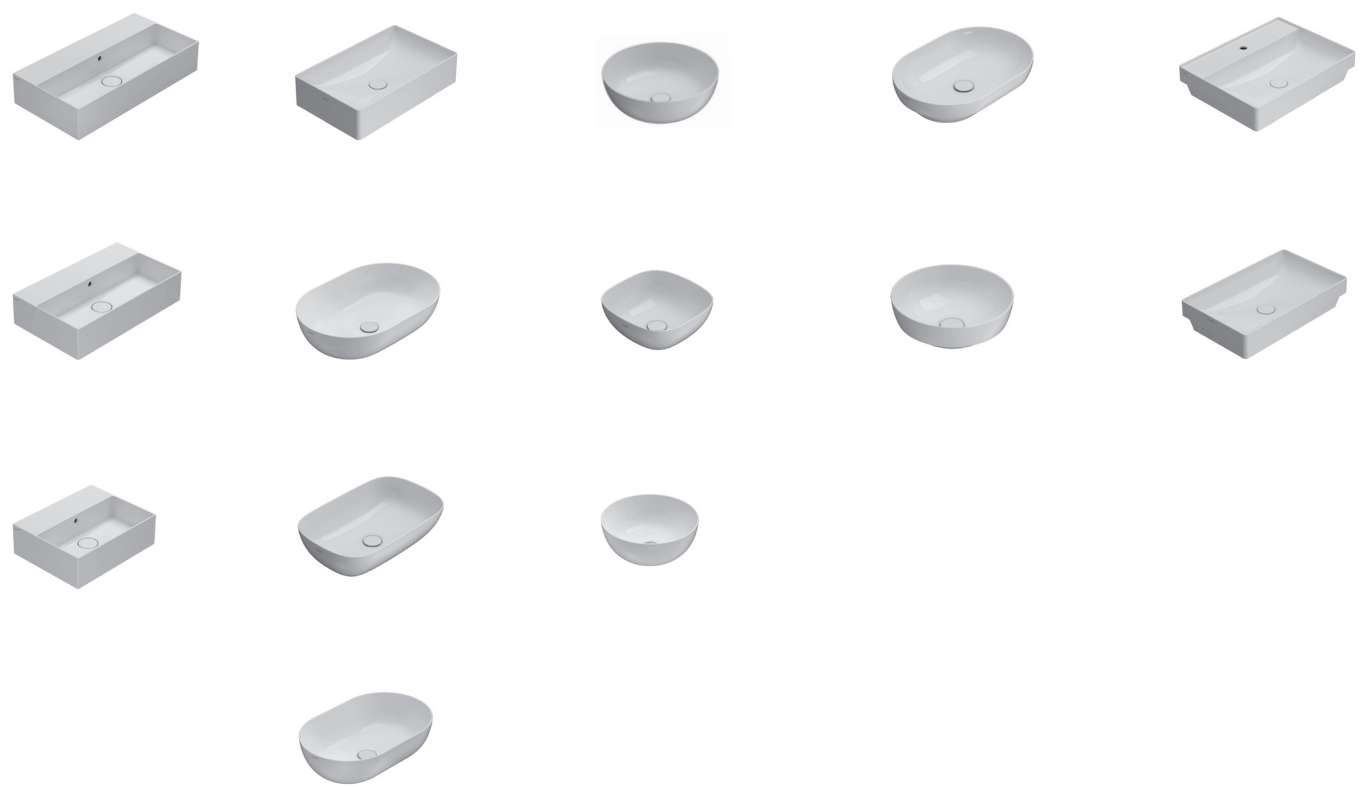

GLOBO

Inspired by **Life**

**T-Edge
Price List
18.1**

B&C

B&C

B&C

B&C

Composizioni Arredo Wood suggerite con i lavabi T-Edge

Wood furniture compositions suggested with T-Edge basins

B6R60.PA
Lavabo 60.38 h16 cm. Installazione da appoggio. Finitura PERLA **BdC** € 442,00
Basin 60.38 h16 cm. Sit-on installation. Perla finish

EV1570.PA2
Pensile a giorno. Installazione verticale. Finitura PERLA € 212,00
Open wall cabinet. Vertical installation. Perla finish