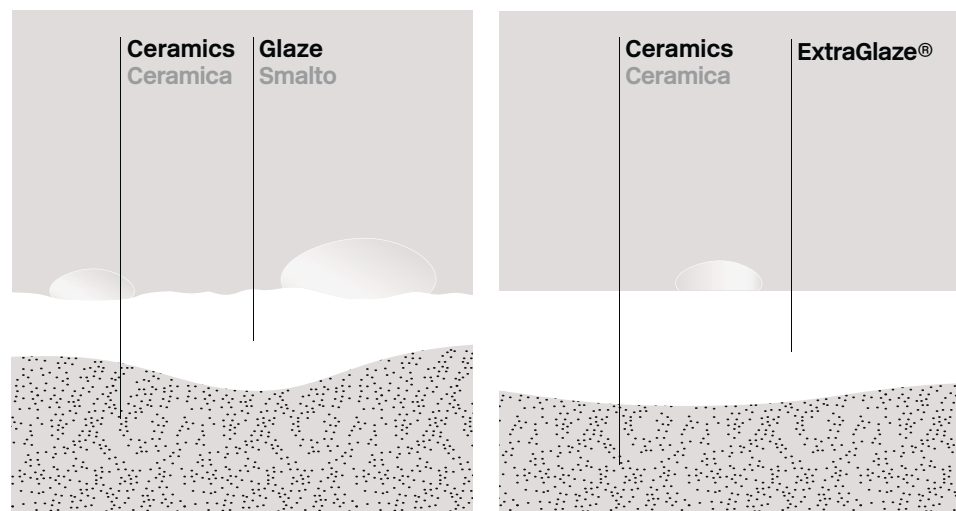

ExtraGlaze® represents the latest goal achieved by GSI in innovation and research, in order to provide the highest quality within its products. ExtraGlaze® is a new ceramic glaze which by minimizing the formation of surface pores, makes the ceramic surfaces smoother, brighter and easily washable. ExtraGlaze® is applied to the products during the production cycle and prior to their firing. In this way, the new enamel is an integral part of the ceramic and its permanent effects. The result is extremely smooth, shiny and long lasting ceramic surfaces. The products treated with the ExtraGlaze® are more resistant to chemicals, and thanks to the extreme smoothness and brightness, they are protected from bacteria and limestone and stay clean longer. The ExtraGlaze® properties reflect positively on environmental sustainability thanks to the use of a reduced amount of detergent and water during the cleaning routine operations.