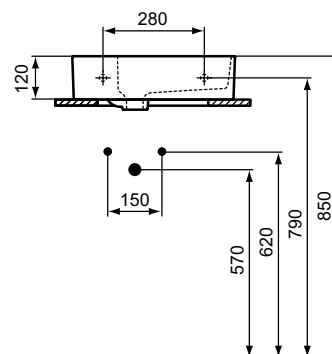

T3922, T3924

T3919, T3921

Extra

Extra vessel basin 60 cm

Ceramic products

Description

Rectangular Vessel basin

Without tap hole, without overflow