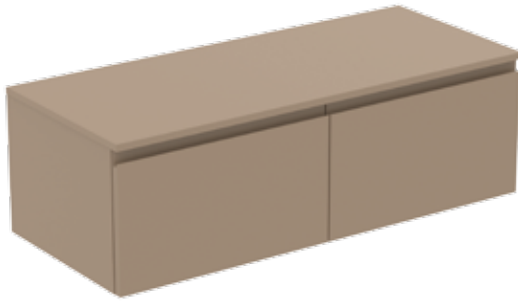

Finesse

Finesse basin unit 120 cm with worktop

NEW

Description

Basin unit 120 cm with worktop

50,5 cm projection

2 external drawers (next each other)

Handle free design - groove (above drawer) for easy opening

Soft close system

For combination with:

- Linda-X Washbasin 60 cm T4988, T4990, T4989

- Linda-X Washbasin 50 cm T4985, T4987, T4986

- Conca Washbasin 60 cm T3818, T3822, T3823, T3825, T3819, T3824

- Conca Washbasin 50 cm T3812, T3814, T3815, T3817, T3813, T3816

- Conca Washbasin 40 cm T3876, T3877, T3878, T3879

- Extra Washbasin 60 cm R0542, R0544, R0543

- Extra Washbasin 50 cm T3884, T3886, T3885

- Extra Washbasin 45 cm T3917, T3918

- Extra Handwash basins Left tap platform 45 cm T3920, T3921

- Extra Handwash basins Right tap platform 45 cm T3923, T3924

- Strada II Washbasin 60 cm T3644

- Strada II Washbasin 50 cm T3643

- Linda-X Vessel basins: T4399, T4400, T4401, T4402

- Ipalys Vessel basins: E1396, E1397, E1398, E1413

- Conca Vessel basins: T3696, T3698

- Extra Vessel basins: T3740, T3741

- La Dolce Vita Vessel basins: E2717

- Strada II Vessel basins: T2998, T2999, T2964, T2965, T2966,

T2967, T2981, T3604, T2929, T2959, T2961, T2962, T2963

- Strada Vessel basins: K0776, K0781, K0816, K0784, K0795

- Connect Air Vessel basins: K0833, E0348

- i.life B Vessel basins: T5092, T5091, T5087