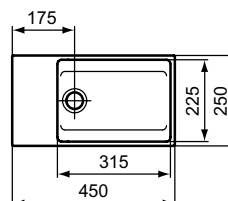

T3922, T3924

T3919, T3921

Extra

Extra vessel basin 60 cm

Ceramic products

Description

Rectangular Vessel basin

Without tap hole, without overflow