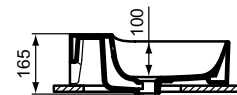

Siphons:

AA Chrome

GN Silver Storm

A2 Brushed Gold

A5 Magnetic Grey