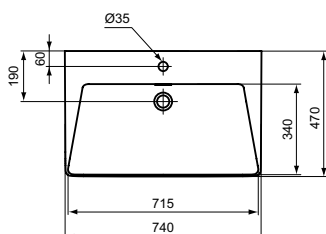

Tipo-Z basin 74 cm

Description

One piece basin 74 cm, floor standing
1 tap hole punched
With overflow (slotted shape hole)
In carton box
EN 14688

reddot winner 2022

Diamatec
technology

Product	W x D x H mm	Kg	Article-No.	Price/EUR
One piece basin 74 cm, floor standing, 1 tap hole punched	740 x 470 x 900	38,4	T442501	2 456,00
			T4425V1	3 192,00
			T4425V2	3 684,00
			T4425V3	3 684,00

Recommended equipment

Fixation set M10 x 140 mm	WW965340	*
Design siphon G1 1/4	E0079AA	*
Design siphon G1 1/4	T4441GN	220,00
	T4441A2	220,00
	T4441A5	220,00
Design stop angle valve (water connection G1/2, connection with mixer 10 mm/ G3/8) - 1pc	A3491AA	*
Free waste G1 1/4 with chrome cover	J3291AA	*
Free waste G1 1/4 with white ceramic cover	E211401	71,00
	E2114xx	87,00
Click-clack waste (with colored ceramic cover) for basins with overflow	E265301	69,00

* Refer to the General Price List of Ideal Standard

Colours

- 01 Euro White
- V1 Silk White (Matt White)
- V2 Black Gloss
- V3 Silk Black (Matt Black)

Products & XX:

V2

V3

Siphons:

AA

GN

A2

A5