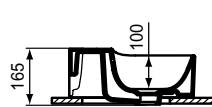

Conca

Conca handwash basin 40 cm

Description

Wall mounted
Without tap hole and with overflow (slotted shape)
Non-grinded underneath (Glazed underneath): not suitable for worktop installation (flatness is not ensured)
Grinded underneath: suitable for worktop installation (flatness is ensured)
In carton box
EN 14688

reddot winner 2021

Product	W x D x H mm	Kg	Article-No.	Price/EUR
Handwash basin 40 cm, non-grinded underneath	400 x 350 x 165	12,8	T381101	195,00
Handwash basin 40 cm, grinded underneath	400 x 350 x 165	12,8	T387701	240,00
Handwash basin 40 cm, with 3 tap holes, non-grinded underneath	400 x 350 x 165	12,8	T381001	195,00

Recommended equipment

Fixation set M10 x 140 mm	WW965340	*
Design siphon G1 1/4	E0079AA	*
Design siphon G1 1/4	T4441GN	220,00
	T4441A2	220,00
	T4441A5	220,00
Design stop angle valve (water connection G1/2, connection with mixer 10 mm/ G3/8) - 1pc	A3491AA	*
Click - Clack push-to-open basin waste - slotted, waste 1 1/4" (32 mm)	S8803AA	*
Free waste G1 1/4 with white ceramic cover	E211401	71,00
Click-clack waste (with colored ceramic cover) for basins with overflow	E265301	69,00

* Refer to the General Price List of Ideal Standard

Colours

01 Euro White

Siphons:

AA Chrome

GN Silver Storm

A2 Brushed Gold

A5 Magnetic Grey