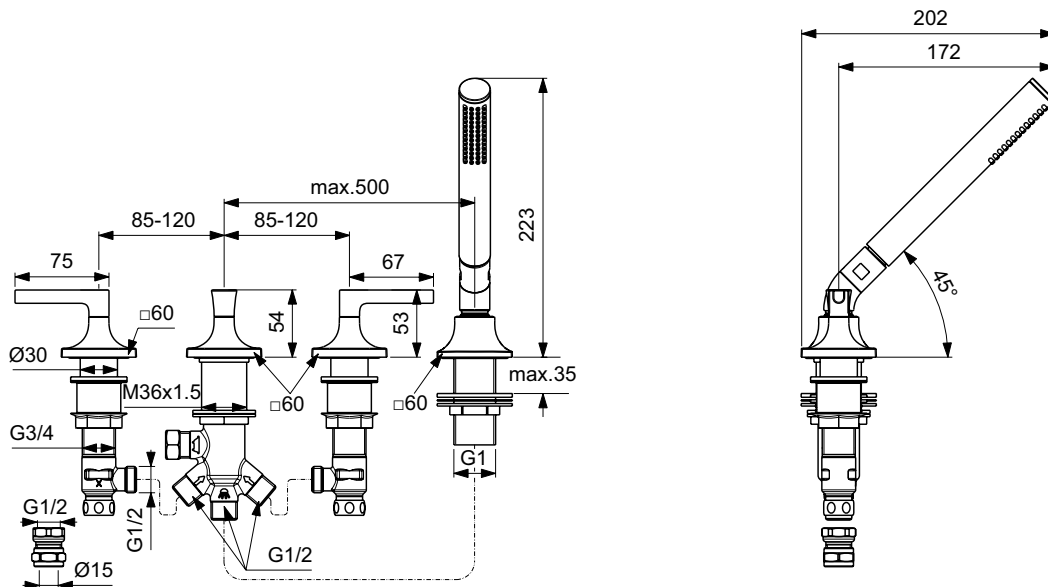

Colours

AA Chrome

A5 Magnetic Grey

Product	Article-No.	Price/EUR
4-hole bath & shower mixer, lever handles	BD167AA	838,00
	BD167A5	1 343,00
Necessary equipment		
Multiplex Trio waste and overflow device	K7807AA	*

* Refer to the General Price List of Ideal Standard

Colours: AA A5