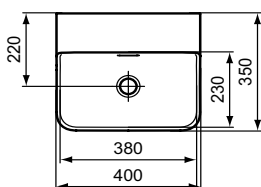

T3811, T3877