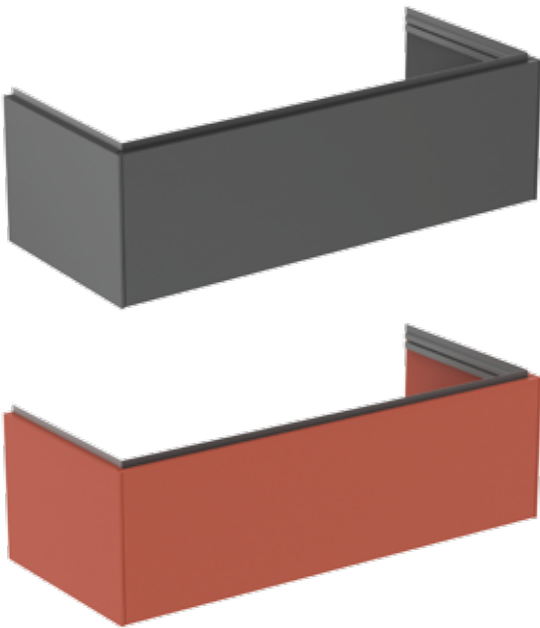

Furniture and mirrors

Description

1 external drawer
 Push to open and soft close functions combined in one system
 Cabinets inside anthracite finish matching drawer colors

For combination with:

Extra Vanity basins: