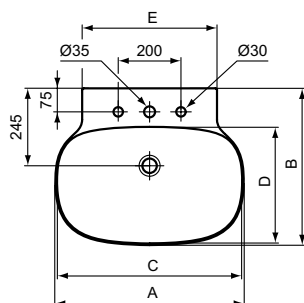

mm	A	B	C	D	E	F
T4397	750	500	740	370	580	280
T4394	600	500	590	370	430	280
T4391	500	480	490	350	330	200

Linda-X

Linda-X washbasin 75, 60, 50 cm

Description

Wall mounted
 For installation on furniture or worktop
 Cutting template TT0299731 included
 Grinded underneath
 1 taphole punched
 Without overflow
 In carton box
 EN 14688