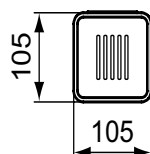

Colours:

AA

GN

A2

A5