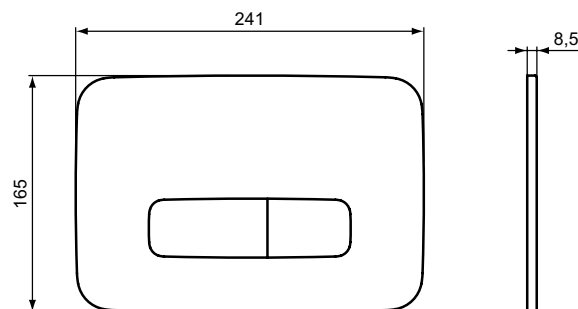

Plates:

GN

A2

A5