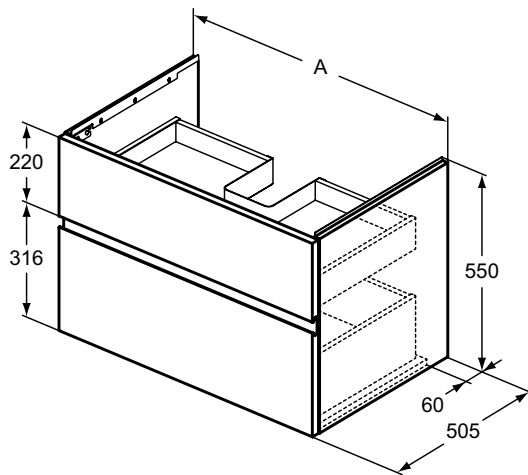

Finesse

Finesse vanity basin unit 120, 100, 80, 60 cm

Product	W x D x H mm	Kg	Article-No.	Price/EUR
Symmetrical hand basin unit 60 cm	600 x 505 x 550		E3395Y1	665,00
			E3395Y2	665,00
			E3395UP	665,00
			E3395UQ	665,00
			E3395UR	665,00
			E3395US	665,00

Recommended equipment

Space Saving Siphon	EE23033967	*

* Refer to the General Price List of Ideal Standard

	A
E3394	1200
E3397	1000
E3396	800
E3395	600