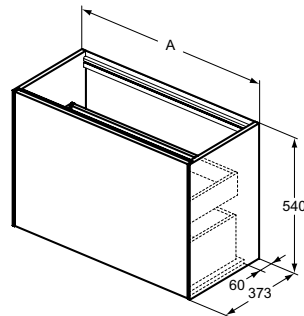

Recommended equipment

Space Saving Siphon	EE23033967	*

* Refer to the General Price List of Ideal Standard

	A
T3939	1200
T3997	1000
T3994	800
T3991	600