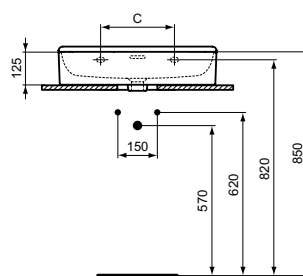

Siphons:

AA Chrome

GN Silver Storm

A2 Brushed Gold

A5 Magnetic Grey

	A	B	C
T3794/T3828	800	780	280
T3789/T3822	600	580	280
T3784/T3814	500	480	200