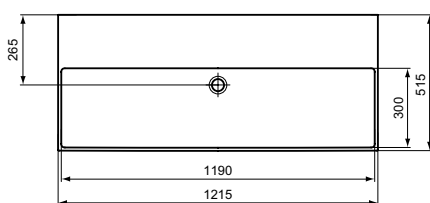

Solos

Solos vanity basin

NEW

Description

Diamatec® technology
20 cm deep tap deck for more space
Without tap holes
Without overflow
Grinded underneath
In carton box
EN 14688

Expected availability in January 2025. Please check it with country representative offices, quoted on last page.

For combination with built-in mixers

Compatible with Conca, Finnese or Ideal Standard i.life B furniture

Optional

Movable solid surface shelf - product details on the next pages.

reddot winner 2024

Product	W x D x H mm	Kg	Article-No.	Price/EUR
Vanity basin 121 cm, without tap holes	1215 x 515 x 120	41,0	T556201 T5562V2	904,00 1 174,00
Vanity basin 101 cm, without tap holes	1015 x 515 x 120	35,5	T556101 T5561V2	752,00 978,00

Recommended equipment

Fixation set M10 x 140 mm	WW965340	*
Design siphon G1 1/4	E0079AA	*
Design siphon G1 1/4	T4441GN	220,00
	T4441A2	220,00
	T4441A5	220,00
Design stop angle valve (water connection G1/2, connection with mixer 10 mm/ G3/8) - 1pc	A3491AA	*
Free waste G1 1/4 with chrome cover	J3291AA	*
Free waste G1 1/4 with white ceramic cover	E211401	71,00
	E2114V2	87,00

* Refer to the General Price List of Ideal Standard

Colours

1. 01 Euro White
   V2 Black Gloss

Products:

V2

Siphons:

AA

GN

A2

A5

T5362