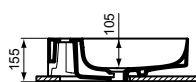

Linda-X

Linda-X washbasin 60, 50 cm

Description

Wall mounted
For installation on furniture or worktop
Cutting template TT0299731 included
Grinded underneath
1 taphole punched
With overflow
In carton box
EN 14688

archiproducts
DESIGN AWARDS
WINNER 2021

reddot winner 2022

Diamatec
technology

Product	W x D x H mm	Kg	Article-No.	Price/EUR
Washbasin 60 cm, 1 taphole punched	600 x 500 x 135	15,5	T498301	463,00
			T4983V1	603,00
Washbasin 50 cm, 1 taphole punched	500 x 480 x 135	12,5	T498101	384,00
			T4981V1	499,00

Recommended equipment

Design siphon G1 1/4	E0079AA	*
Design siphon G1 1/4	T4441GN	220,00
	T4441A2	220,00
	T4441A5	220,00
Design stop angle valve (water connection G1/2, connection with mixer 10 mm/ G3/8) - 1pc	A3491AA	*
Free waste G1 1/4 with chrome cover	J3291AA	*
Free waste G1 1/4 with white ceramic cover	E211401	71,00
	E2114V1	87,00
Fixation set M10 x 140 mm - please order 2 sets (4-point fixation)	WW965340	*
Click-clack waste (with colored ceramic cover) for basins with overflow	E265301	69,00

* Refer to the General Price List of Ideal Standard

Colours

1. 01 Euro White
   V1 Silk White (Matt White)

Siphons:

AA Chrome

GN Silver Storm

A2 Brushed Gold

A5 Magnetic Grey

T4983

T4981