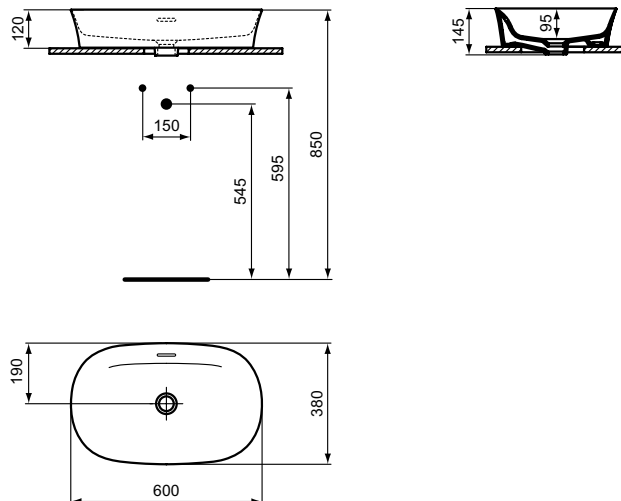

Recommended equipment

Free waste G1 1/4 with chrome cover	J3291AA	*
Free waste G1 1/4 with coloured ceramic cover	E211401	71,00
	E2114xx	87,00
Design siphon G1 1/4	E0079AA	*
Design siphon G1 1/4	T4441GN	220,00
	T4441A2	220,00
	T4441A5	220,00
Design stop angle valve (water connection G1/2, connection with mixer 10 mm/ G3/8) - 1pc	A3491AA	*
Elongated pop-up rod	A960200AA	*
Click-clack waste (with colored ceramic cover) for basins with overflow	E265301	69,00

* Refer to the General Price List of Ideal Standard