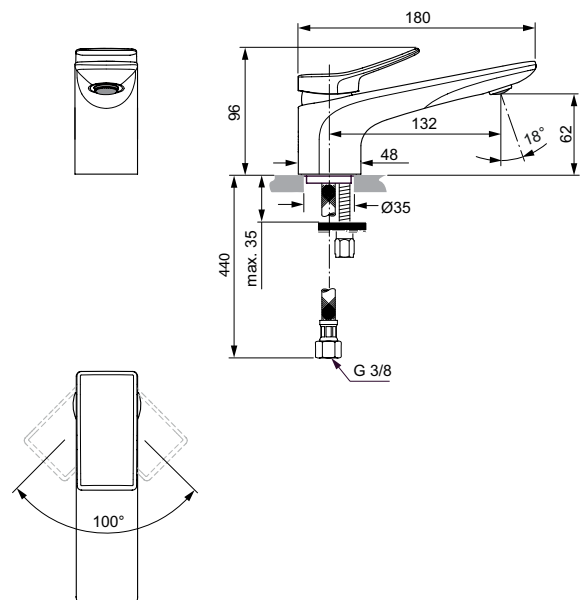

Conca

Conca basin mixer

Description

28 mm ceramic cartridge, hot water limiter, no click
Ideal Standard logo on the body
Metal handle without red/blue printing
Coin slot aerator M24x1 with 5 l/min flow rate limiter
Easy-Fix installation
Flexible hoses PEX G3/8" for water supply
Metal pop-up waste
Finishes:

- technology electroplating (AA)
- technology PVD (GN, A2, A5)

- Model without pop-up waste

Colours

AA Chrome
GN Silver Storm
A2 Brushed Gold
A5 Magnetic Grey

Product

Product	Article-No.	Price/EUR
One-hole basin mixer with metal pop-up waste	BC753AA	306,00
	BC753GN	487,00
	BC753A2	487,00
	BC753A5	487,00
One-hole basin mixer without pop-up waste	BC754AA	297,00
	BC754GN	479,00
	BC754A2	479,00
	BC754A5	479,00

Colours:

AA

GN

A2

A5

BC754