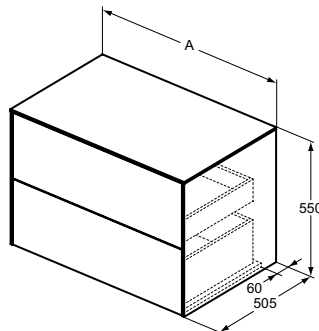

Recommended equipment

Space Saving Siphon	EE23033967	*

* Refer to the General Price List of Ideal Standard

	A
T4324	1202
T4323	1002
T4322	802
T4321	602