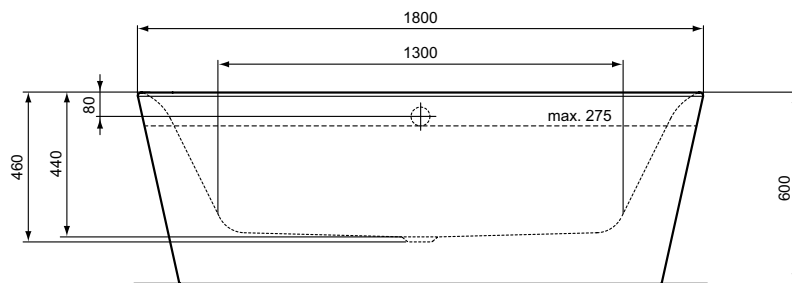

Tonic

Tonic II freestanding bathtub

Description

Freestanding double-ended bathtub 180x80 cm with Waste filler

4 mm, acrylic white

With drain and overflow set with bathtub filling function

Water capacity 275L

Color: White Matt/Black Matt

EN 14 516

- Model in White Matt color

Colours

V1 White Matt

V3 White Matt/Black Matt

Product

Freestanding double-ended bathtub 180x80 cm with Waste filler

Kg

Article-No.

Price/EUR

62,0

K8726V3

3 007,00

K8726V1

2 702,00