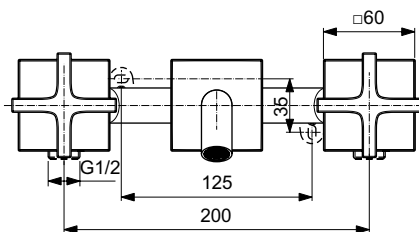

Colours:

AA

A5