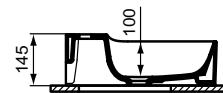

Siphons:

AA Chrome

GN Silver Storm

A2 Brushed Gold

A5 Magnetic Grey