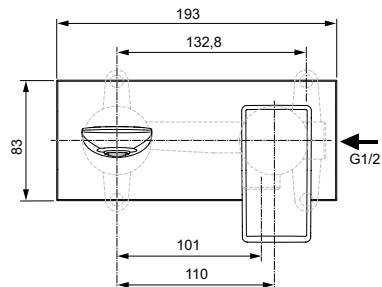

Colours:

AA

GN

A2

A5