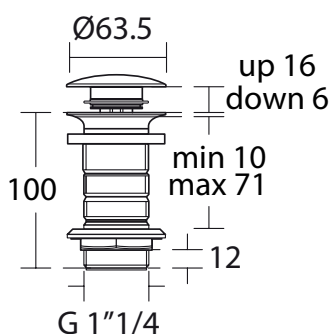

Click - Clack push to open basin waste

Description

Click - Clack push to open basin waste 1 1/4"
Chrome finish
Brass construction
Slotted waste to be used with an overflow basin

Click - Clack push to open basin waste 1 1/4"
Chrome finish
Brass construction
Solid waste to be used with basin without overflow

Click-Clack waste (with colored ceramic cover) for basins with overflow

Product

Product	Article-No.	Price/EUR
Click - Clack push to open basin waste 1 1/4" for basin with overflow	E1482AA	68,00
	E1482GN	108,90
	E1482A2	108,90
	E1482A5	108,90
Click - Clack push to open basin waste 1 1/4" for basin without overflow	E1483AA	68,00
	E1483GN	108,90
	E1483A2	108,90
	E1483A5	108,90
Click-clack waste (with colored ceramic cover) for basins with overflow	E265301	69,00

* Refer to the General Price List of Ideal Standard

Colours

01 Euro White

Siphons:

AA Chrome

GN Silver Storm

A2 Brushed Gold

A5 Magnetic Grey

E1483