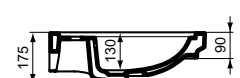

Calla

Calla vanity basin

Description

1 tap hole punched
With overflow (with 3 holes)
For assembly with: Furniture CONCA Vanity units or alone with Design siphon
In carton box
EN 14688

Product	W x D x H mm	Kg	Article-No.	Price/EUR
Vanity basin 86,5 cm, 1 tap hole	865 x 540 x 175	26,4	E224101	320,00
Vanity basin 66,5 cm, 1 tap hole	665 x 540 x 175	20,0	E223801	290,00

Recommended equipment

Fixation set M10 x 140 mm	WW965340	*
Design siphon G1 1/4	E0079AA	*
Design siphon G1 1/4	T4441GN	220,00
	T4441A2	220,00
	T4441A5	220,00
Design stop angle valve (water connection G1/2, connection with mixer 10 mm/ G3/8) - 1pc	A3491AA	*
Free waste G1 1/4 with white ceramic cover	E211401	71,00
Click-clack waste (with colored ceramic cover) for basins with overflow	E265301	69,00

* Refer to the General Price List of Ideal Standard

Colours

01 Euro White

Siphons:

AA Chrome

GN Silver Storm

A2 Brushed Gold

A5 Magnetic Grey

E2241

E2238