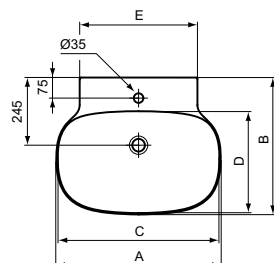

mm	A	B	C	D	E	F
T4396	750	500	740	370	580	280
T4393	600	500	590	370	430	280
T4390	500	480	490	350	330	200

Linda-X

Linda-X washbasin 75, 60, 50 cm

Ceramic products

Description

For wall mounted installation - alone
 Non-grinded underneath
 Without taphole punched
 Without overflow
 In carton box
 EN 14688