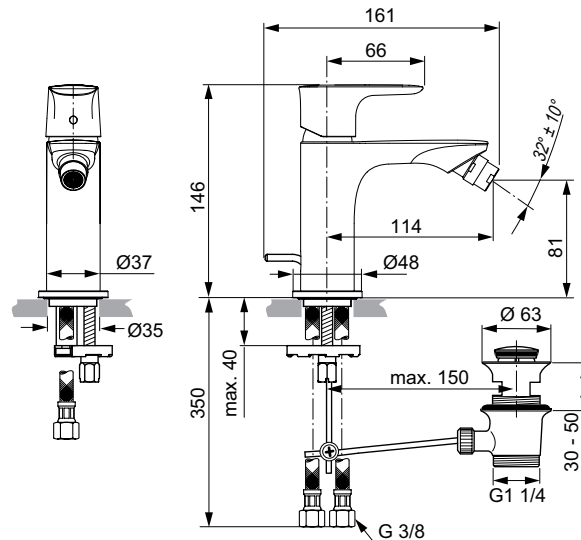

* Refer to the General Price List of Ideal Standard

Colours:

AA

GN

A2

A5

Connect Air

Connect Air Pillar tap