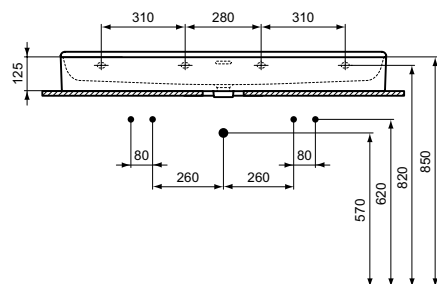

Siphons:

AA Chrome

GN Silver Storm

A2 Brushed Gold

A5 Magnetic Grey

T3839