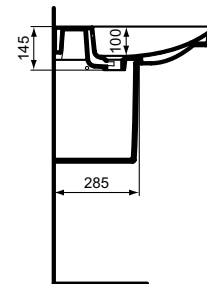

La Dolce Vita

La Dolce Vita vanity basin

NEW

Description

Asymmetrical Vanity basin 106 cm

Without tap hole

With overflow (slotted shape)

- Left hand basin

- Right hand basin

In carton box

EN 14688

For assembly with Conca furniture basin units or semi-pedestal E267101

Expected availability in April 2024. Please check it with country representative offices, quoted on last page.

Semi-pedestal

In carton box

Expected availability in April 2024. Please check it with country representative offices, quoted on last page.

reddot winner 2024

Product	W x D x H mm	Kg	Article-No.	Price/EUR
Vanity basin, Left hand	1060 x 535 x 145	33,0	E270301	468,00
Vanity basin, Right hand	1060 x 535 x 145	33,0	E270401	468,00

Recommended equipment

Fixation set M10 x 140 mm (in case of 3 point fixation - 2 sets needed)	WW965340	*
Semi-pedestal	E267101	96,00
Design siphon G1 1/4	E0079AA	*
Design siphon G1 1/4	T4441GN	220,00
	T4441A2	220,00
	T4441A5	220,00
Design stop angle valve (water connection G1/2, connection with mixer 10 mm/ G3/8) - 1pc	A3491AA	*
Free waste G1 1/4 with chrome cover	J3291AA	*
Free waste G1 1/4 with white ceramic cover	E211401	71,00
Click-clack waste (with chrome cover) for basins with overflow	E1483AA	68,00
Click-clack waste (with colored ceramic cover) for basins with overflow	E265301	69,00

* Refer to the General Price List of Ideal Standard

Colours

01 Euro White

Siphons:

E2703