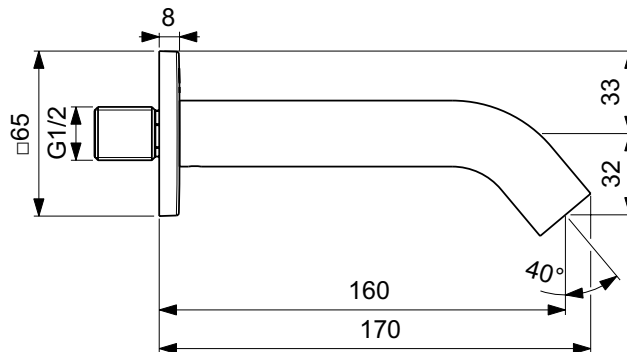

Colours

AA Chrome
A5 Magnetic Grey

Sanitary brass

Product	Article-No.	Price/EUR
Wall spout 160 mm	BD170AA	82,00
	BD170A5	130,00

Colours:

AA

A5