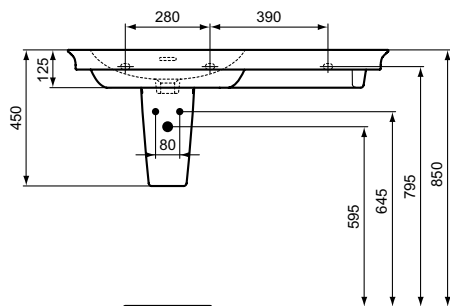

La Dolce Vita

La Dolce Vita vanity basin

NEW

Description

Asymmetrical Vanity basin 106 cm

Without tap hole

With overflow (slotted shape)

- Left hand basin

- Right hand basin

In carton box

EN 14688

For assembly with Conca furniture basin units or semi-pedestal E267101

Expected availability in April 2024. Please check it with country representative offices, quoted on last page.

Semi-pedestal

In carton box

Expected availability in April 2024. Please check it with country representative offices, quoted on last page.

reddot winner 2024

Product	W x D x H mm	Kg	Article-No.	Price/EUR
Vanity basin, Left hand	1060 x 535 x 145	33,0	E270301	468,00
Vanity basin, Right hand	1060 x 535 x 145	33,0	E270401	468,00

Recommended equipment

Fixation set M10 x 140 mm (in case of 3 point fixation - 2 sets needed)	WW965340	*
Semi-pedestal	E267101	96,00
Design siphon G1 1/4	E0079AA	*
Design siphon G1 1/4	T4441GN	220,00
	T4441A2	220,00
	T4441A5	220,00
Design stop angle valve (water connection G1/2, connection with mixer 10 mm/ G3/8) - 1pc	A3491AA	*
Free waste G1 1/4 with chrome cover	J3291AA	*
Free waste G1 1/4 with white ceramic cover	E211401	71,00
Click-clack waste (with chrome cover) for basins with overflow	E1483AA	68,00
Click-clack waste (with colored ceramic cover) for basins with overflow	E265301	69,00

* Refer to the General Price List of Ideal Standard

Colours

01 Euro White

Siphons:

E2703