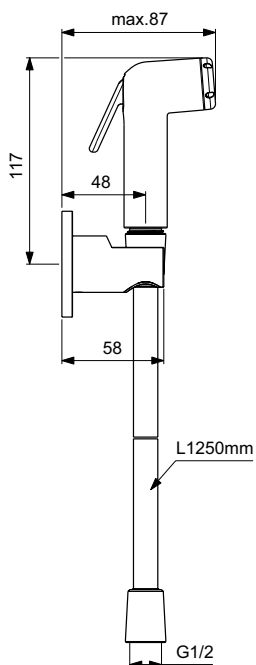

Colours:

XG

GN

A2

A5

Shower accessories

Description

IdealFlex shower hose 1750, 1750, 1500, 1250 mm