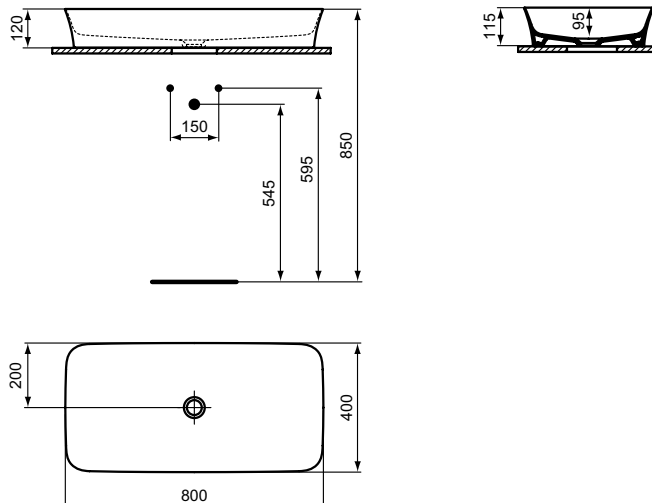

* Refer to the General Price List of Ideal Standard

Ipalyss

Ipalyss vessel basin 65 cm

Description

Rectangular Vessel basin with thin walls
 Diamatec® technology
 Without tap hole and with overflow (slotted shape)
 Including fixation set D570967 and cutting template TT0293386
 In carton box
 EN 14688