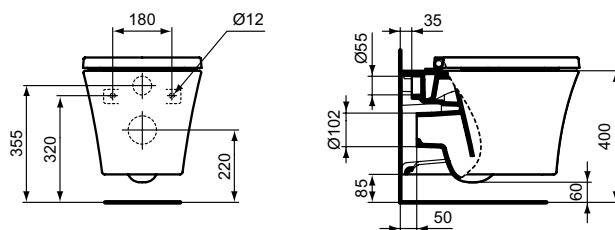

Colours

01 Euro White

E2634, E2667

E2634, E3304