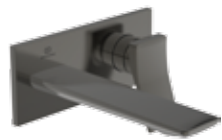

Conca

Conca built-in basin mixer

Description

Built-in basin mixer Kit 2
28mm ceramic cartridge, hot water limiter, no click
Built-in Kit 2 (visible part)
Casted spout 180/220 mm
Metal escutcheon with Ideal Standard logo, chrome
Metal handle without red/blue printing
Coin slot aerator M24x1 with 5 l/min flow rate limiter
To be used only in combination with A1313NU Kit 1 (internal part)
Finishes:
- technology electroplating (AA)
- technology PVD (GN, A2, A5)

Colours

AA Chrome
GN Silver Storm
A2 Brushed Gold
A5 Magnetic Grey

Product

Product	Article-No.	Price/EUR
Built-in basin mixer Kit 2, spout 180 mm	A7371AA	352,00
	A7371GN	562,00
	A7371A2	562,00
	A7371A5	562,00
Built-in basin mixer Kit 2, spout 220 mm	A7372AA	381,00
	A7372GN	611,00
	A7372A2	611,00
	A7372A5	611,00

Necessary equipment

Kit 1 (internal part)	A1313NU	158,60

Colours:

AA

GN

A2

A5

Ideal Standard