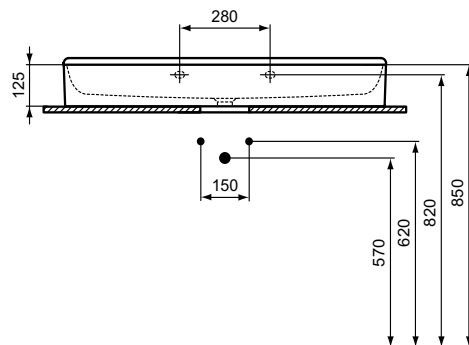

Conca

Conca washbasin 100 cm

Ceramic products

Description

Wall mounted
 With 3 tap holes punched
 With overflow (slotted shape)/without overflow
 - Non-grinded underneath (Glazed underneath): not suitable for worktop installation (flatness is not ensured)
 - Grinded underneath: suitable for worktop installation (flatness is ensured)
 In carton box
 EN 14688