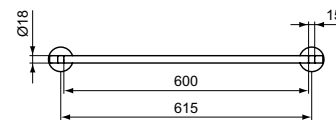

Colours:

AA

GN

A2

A5