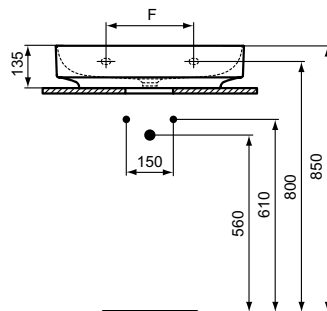

mm	A	B	C	D	E	F
T4397	750	500	740	370	580	280
T4394	600	500	590	370	430	280
T4391	500	480	490	350	330	200

Linda-X

Linda-X washbasin 75, 60, 50 cm

Description

Wall mounted
 For installation on furniture or worktop
 Cutting template TT0299731 included
 Grinded underneath
 1 taphole punched
 Without overflow
 In carton box
 EN 14688