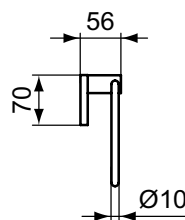

Conca

Conca towel ring

Description

Towel ring - Round
Including fixing set

Finishes:

- technology electroplating (AA)
- technology PVD (GN, A2, A5)

Colours

- AA Chrome
- GN Silver Storm
- A2 Brushed Gold
- A5 Magnetic Grey

Product

Towel ring - Round

Article-No.

Price/EUR

T4503AA	88,40
T4503GN	158,60
T4503A2	158,60
T4503A5	158,60

Colours:

AA

GN

A2

A5