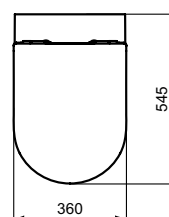

T3749, T5208