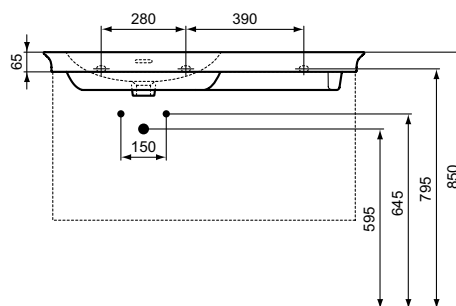

La Dolce Vita

La Dolce Vita vanity basin

NEW

Description

Asymmetrical Vanity basin 106 cm

With 3 tap holes

With overflow (slotted shape)

- Left hand basin

- Right hand basin

In carton box

EN 14688

For assembly with Conca furniture basin units or semi-pedestal E267101

Expected availability in April 2024. Please check it with country representative offices, quoted on last page.

Semi-pedestal

In carton box

Expected availability in April 2024. Please check it with country representative offices, quoted on last page.

reddot winner 2024

Product	W x D x H mm	Kg	Article-No.	Price/EUR
Vanity basin, Left hand	1060 x 535 x 145	33,0	E267801	468,00
Vanity basin, Right hand	1060 x 535 x 145	33,0	E267901	468,00

Recommended equipment

Fixation set M10 x 140 mm (in case of 3 point fixation - 2 sets needed)	WW965340	*
Semi-pedestal	E267101	96,00
Design siphon G1 1/4	E0079AA	*
Design siphon G1 1/4	T4441GN	220,00
	T4441A2	220,00
	T4441A5	220,00
Design stop angle valve (water connection G1/2, connection with mixer 10 mm/ G3/8) - 1pc	A3491AA	*
Free waste G1 1/4 with chrome cover	J3291AA	*
Free waste G1 1/4 with white ceramic cover	E211401	71,00
Click-clack waste (with chrome cover) for basins with overflow	E1483AA	68,00
Click-clack waste (with colored ceramic cover) for basins with overflow	E265301	69,00

* Refer to the General Price List of Ideal Standard

Colours

01 Euro White

Siphons:

AA

GN

A2

A5

E2678