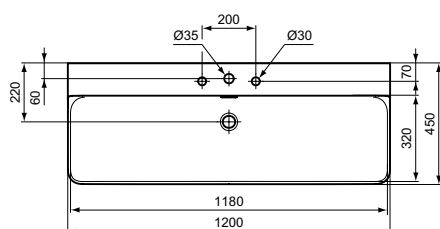

Siphons:

AA Chrome

GN Silver Storm

A2 Brushed Gold

A5 Magnetic Grey

T3804, T3840