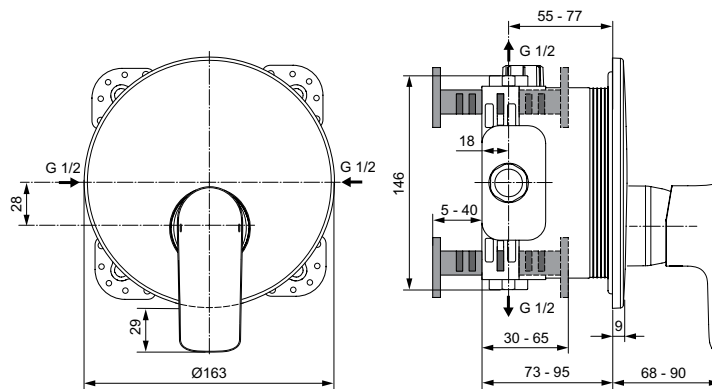

Colours:

AA

GN

A2

A5