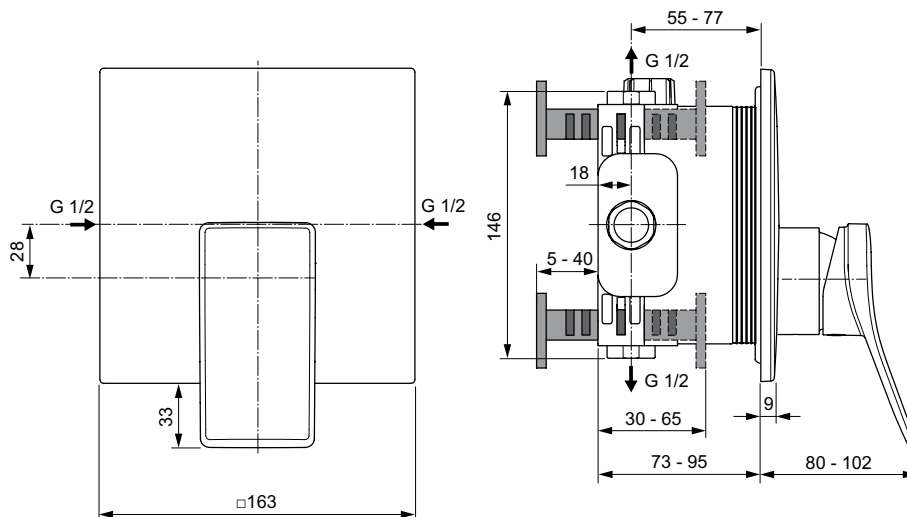

Colours:

AA

GN

A2

A5