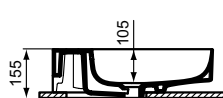

Siphons:

T4756