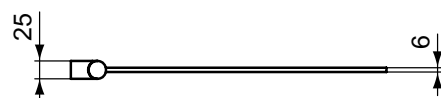

T5395

Accessories