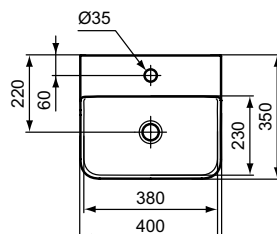

Siphons:

AA Chrome

GN Silver Storm

A2 Brushed Gold

A5 Magnetic Grey