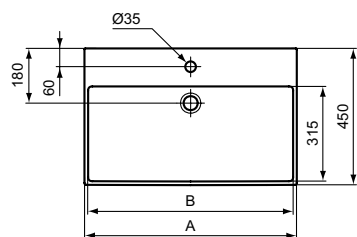

Siphons:

AA Chrome

GN Silver Storm

A2 Brushed Gold

A5 Magnetic Grey

	A	B	C
R0538/R0553	1015	990	280
R0537/R0547	815	790	280
T3728/T3894	700	675	280
R0536/R0542	615	590	280
T3726/T3884	500	475	240