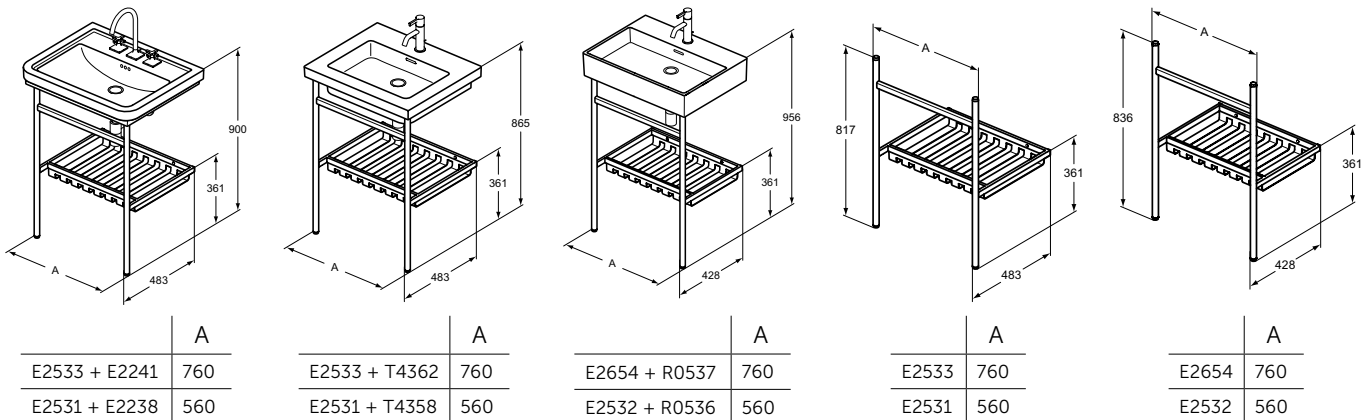

Finishes

XG Silk Black