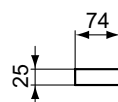

Conca

Conca towel rail

Description

Towel rail single, 60 cm - Squared
Including fixing set

Finishes:

- technology electroplating (AA)
- technology PVD (GN, A2, A5)

Towel rail double, 60 cm - Squared
Including fixing set

Finishes:

- technology electroplating (AA)
- technology PVD (GN, A2, A5)

Colours

AA Chrome

GN Silver Storm

A2 Brushed Gold

A5 Magnetic Grey

Product	Article-No.	Price/EUR
Towel rail single, 60 cm - Squared	T4498AA	96,40
	T4498GN	174,30
	T4498A2	174,30
	T4498A5	174,30
Towel rail double, 60 cm - Squared	T4500AA	127,10
	T4500GN	229,00
	T4500A2	229,00
	T4500A5	229,00

Colours:

AA

GN

A2

A5

T4498

T4500