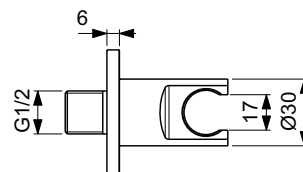

Shower accessories

Description

Hand shower support
Cylindrical design
Metal escutcheon, with plastic insert
Finishes:
- technology electroplating (AA)
- technology PVD (GN, A2, A5)

Hand shower support with G1/2 connection
Cylindrical design
Metal escutcheon, with plastic insert
G 1/2 connection w/ back flow prevention
Finishes:
- technology electroplating (AA)
- technology PVD (GN, A2, A5)

Colours

AA Chrome
GN Silver Storm
A2 Brushed Gold
A5 Magnetic Grey

Product	Article-No.	Price/EUR
Hand shower support	BC806AA	*
	BC806GN	*
	BC806A2	*
	BC806A5	*
Hand shower support with G1/2 connection	BC807AA	*
	BC807GN	*
	BC807A2	*
	BC807A5	*

* Refer to the General Price List of Ideal Standard

Colours:

AA

GN

A2

A5

BC806

BC807

Sanitary brass