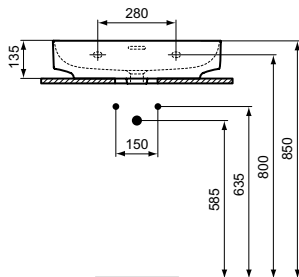

T4755

T4753

Linda-X

Linda-X washbasin 60, 50 cm

Description

For wall mounted installation - alone
 Non-grinded underneath
 Without tap hole punched
 With overflow
 In carton box
 EN 14688

Ceramic products

Product	W x D x H mm	Kg	Article-No.	Price/EUR
Washbasin 60 cm, without taphole punched	600 x 500 x 135	15,5	T475601	421,00
Washbasin 50 cm, without taphole punched	500 x 480 x 135	12,5	T475401	350,00