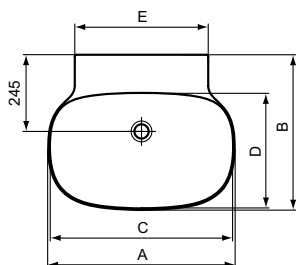

Siphons:

mm	A	B	C	D	E	F
T4398	750	500	740	370	580	280
T4395	600	500	590	370	430	280
T4392	500	480	490	350	330	200