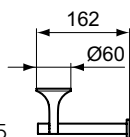

La Dolce Vita

La Dolce Vita tissue holder

NEW

Description

Tissue holder with cover

Including fixing set

Finishes:

- technology electroplating (AA)
- technology PVD (GN, A2, A5)

Expected availability in April 2024. Please check it with country representative offices (quoted on last page).

Tissue holder without cover

Including fixing set

Finishes:

- technology electroplating (AA)
- technology PVD (GN, A2, A5)

Expected availability in April 2024. Please check it with country representative offices (quoted on last page).

Tissue holder without cover - double

Including fixing set

Finishes:

- technology electroplating (AA)
- technology PVD (GN, A2, A5)

Expected availability in April 2024. Please check it with country representative offices (quoted on last page)

Colours

AA Chrome

GN Silver Storm

A2 Brushed Gold

A5 Magnetic Grey

reddot winner 2024

Product

Product	Article-No.	Price/EUR
Tissue holder with cover	T5509AA	56,00
	T5509GN	83,00
	T5509A2	83,00
	T5509A5	83,00
Tissue holder without cover	T5495AA	39,00
	T5495GN	59,00
	T5495A2	59,00
	T5495A5	59,00
Tissue holder without cover - double	T5496AA	50,00
	T5496GN	74,00
	T5496A2	74,00
	T5496A5	74,00

Colours:

AA

GN

A2

A5

T5509

T5495

T5496