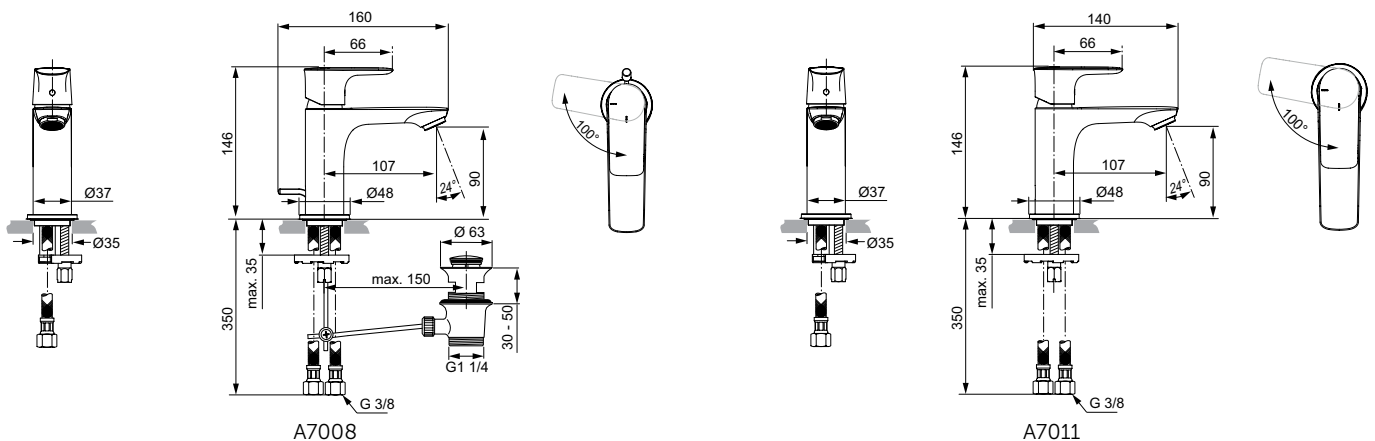

Colours:

AA

GN

A2

A5