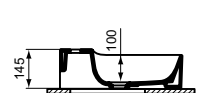

Siphons:

AA Chrome

GN Silver Storm

A2 Brushed Gold

A5 Magnetic Grey

	A	B	C	D
T3796/T3830	800	780	65	280
T3791/T3824	600	580	70	280
T3786/T3816	500	480	70	200