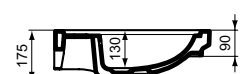

Calla

Calla vanity basin

Ceramic products

Description

2 tap holes punched
With overflow (with 3 holes)
For assembly with: Furniture CONCA Vanity units or alone with Design siphon
In carton box
EN 14688

Product	W x D x H mm	Kg	Article-No.	Price/EUR
Vanity basin 86,5 cm, 2 tap holes	865 x 540 x 175	26,4	E224201	320,00
Vanity basin 66,5 cm, 2 tap holes	665 x 540 x 175	20,0	E223901	290,00

Recommended equipment

Fixation set M10 x 140 mm	WW965340	*
Design siphon G1 1/4	E0079AA	*
Design siphon G1 1/4	T4441GN	220,00
	T4441A2	220,00
	T4441A5	220,00
Design stop angle valve (water connection G1/2, connection with mixer 10 mm/ G3/8) - 1pc	A3491AA	*
Free waste G1 1/4 with white ceramic cover	E211401	71,00
Click-clack waste (with colored ceramic cover) for basins with overflow	E265301	69,00

* Refer to the General Price List of Ideal Standard

Colours

01 Euro White

Siphons:

AA Chrome

GN Silver Storm

A2 Brushed Gold

A5 Magnetic Grey

E2242