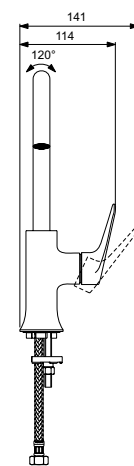

La Dolce Vita

La Dolce Vita High spout basin

NEW

Description

- One-hole High spout basin mixer
- 28 mm FirmaFlow® ceramic cartridge with hot water limiter
- Ideal Standard logo on the body
- Metal handle without red/blue printing
- Aerator M24x1 - 5 l/min
- Easy-Fix installation
- Flexible hoses PEX G3/8" for water supply
- Metal pop-up waste
- Comply with EN817
- Finishes:
  - technology electroplating (AA)
  - technology PVD (GN, A2, A5)
- Model without pop-up waste

Expected availability in April 2024. Please check it with country representative offices, quoted on last page.

Colours

- AA Chrome
- GN Silver Storm
- A2 Brushed Gold
- A5 Magnetic Grey

reddot winner 2024

DESIGN
AWARD
2024

Product

One-hole High spout basin mixer with pop-up waste

Article-No.

Price/EUR

BD657AA	168,00
BD657GN	269,00
BD657A2	269,00
BD657A5	269,00
BD658AA	160,00
BD658GN	256,00
BD658A2	256,00
BD658A5	256,00

One-hole High spout basin mixer without pop-up waste

Sanitary brass

Colours:

AA

GN

A2

A5

BD658