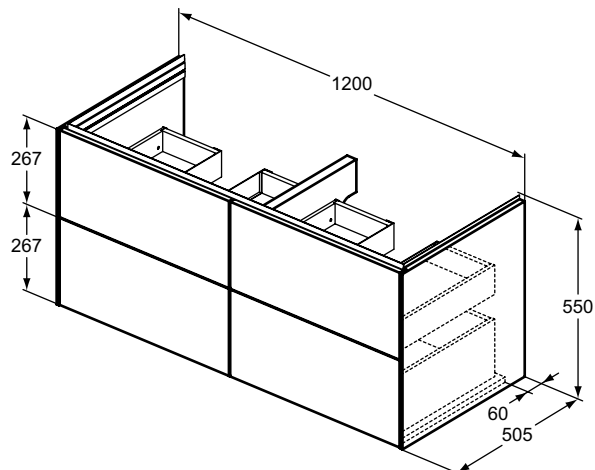

Recommended equipment

Space Saving Siphon	EE23033967	*

* Refer to the General Price List of Ideal Standard