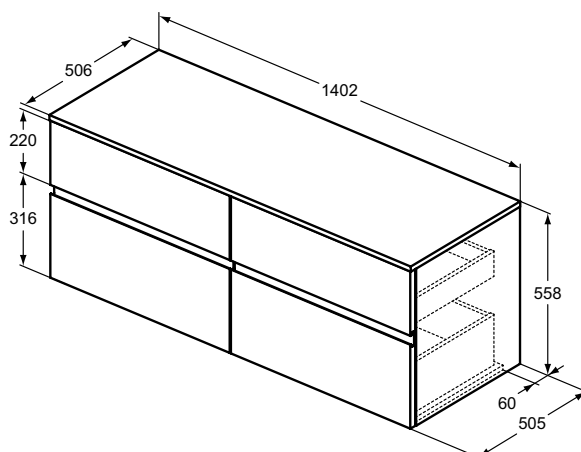

Recommended equipment

Space Saving Siphon	EE23033967	*

* Refer to the General Price List of Ideal Standard