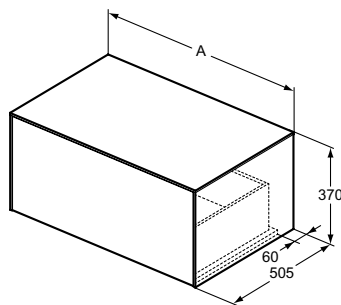

Recommended equipment

Space Saving Siphon	EE23033967	*

* Refer to the General Price List of Ideal Standard

	A
T4314	1202
T4313	1002
T4312	802
T4311	602