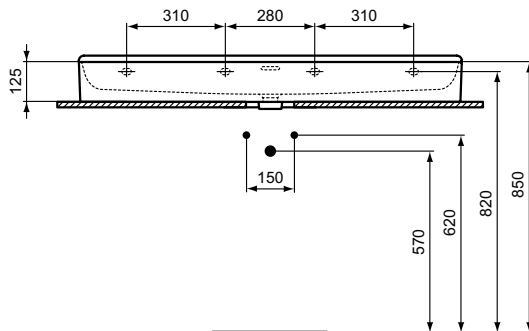

Siphons:

AA Chrome

GN Silver Storm

A2 Brushed Gold

A5 Magnetic Grey