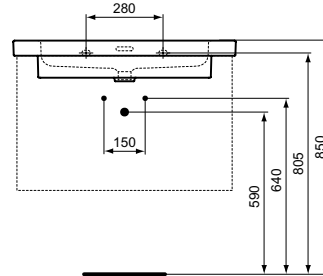

	A	B	C
T4372	1210	890	160
T4368	1010	750	125

	A	B	C
T4364	810	610	200
T4360	610	470	170

Extra

Extra double washbasin 120 cm

Ceramic products

Description

Wall mounted
 With 1 tap hole punched and 1 overflow per each basin bowl (slotted shape)
 Non-grinded underneath (Glazed underneath): not suitable for worktop installation (flatness is not ensured)
 Grinded underneath: suitable for worktop installation (flatness is ensured)
 In carton box
 EN 14688