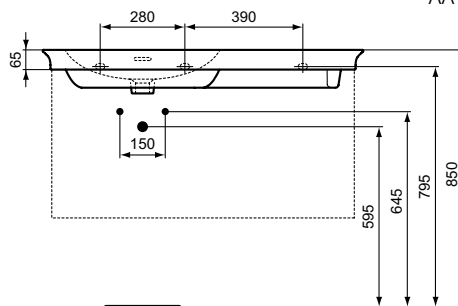

La Dolce Vita

La Dolce Vita vanity basin

NEW

Description

Asymmetrical Vanity basin 106 cm

Without tap hole

With overflow (slotted shape)

- Left hand basin

- Right hand basin

In carton box

EN 14688

For assembly with Conca furniture basin units or semi-pedestal E267101

Expected availability in April 2024. Please check it with country representative offices, quoted on last page.

Semi-pedestal

In carton box

Expected availability in April 2024. Please check it with country representative offices, quoted on last page.

reddot winner 2024

Product	W x D x H mm	Kg	Article-No.	Price/EUR
Vanity basin, Left hand	1060 x 535 x 145	33,0	E270301	468,00
Vanity basin, Right hand	1060 x 535 x 145	33,0	E270401	468,00

Recommended equipment

Fixation set M10 x 140 mm (in case of 3 point fixation - 2 sets needed)	WW965340	*
Semi-pedestal	E267101	96,00
Design siphon G1 1/4	E0079AA	*
Design siphon G1 1/4	T4441GN	220,00
	T4441A2	220,00
	T4441A5	220,00
Design stop angle valve (water connection G1/2, connection with mixer 10 mm/ G3/8) - 1pc	A3491AA	*
Free waste G1 1/4 with chrome cover	J3291AA	*
Free waste G1 1/4 with white ceramic cover	E211401	71,00
Click-clack waste (with chrome cover) for basins with overflow	E1483AA	68,00
Click-clack waste (with colored ceramic cover) for basins with overflow	E265301	69,00

* Refer to the General Price List of Ideal Standard

Colours

01 Euro White

Siphons:

E2703