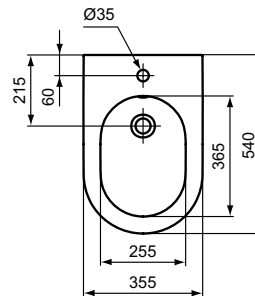

Blend Curve

Blend Curve bidet

Description

One tap hole, overflow
Including fixation kit TT0293851 (for fully hidden attachment - no lateral holes)
In carton box
EN 14528

One tap hole, overflow
Including fixation kit TT0299598 (for fully hidden attachment - no lateral holes)
In carton box
EN 14528

Product	W x D x H mm	Kg	Article-No.	Price/EUR
Floor standing BTW bidet	355 x 560 x 400	24,9	T375301	302,00
			T3753V1	395,00
Wall mounted bidet	355 x 540 x 250	17,6	T375001	302,00
			T3750V1	395,00

Recommended equipment

Siphon waste for bidet G1 1/4	A2307AA	*
Stop angle valve (water connection G1/2, connection with mixer 10 mm/ G3/8) - 1pc	B7883AA	*

* Refer to the General Price List of Ideal Standard

Colours

- 01 Euro White
- V1 Silk White (Matt White)

Siphon:

T3750