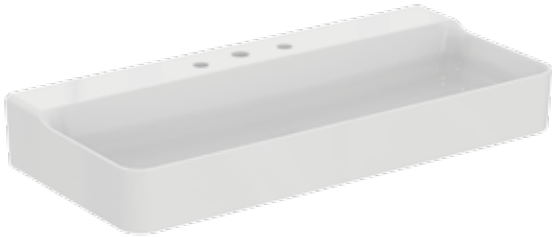

Conca

Conca washbasin 100 cm

Ceramic products

Description

Wall mounted
 With 3 tap holes punched
 With overflow (slotted shape)/without overflow
 - Non-grinded underneath (Glazed underneath): not suitable for worktop installation (flatness is not ensured)
 - Grinded underneath: suitable for worktop installation (flatness is ensured)
 In carton box
 EN 14688