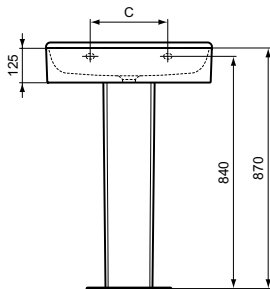

Siphons:

AA Chrome

GN Silver Storm

A2 Brushed Gold

A5 Magnetic Grey

	A	B	C
T3797/T3831	800	780	280
T3792/T3825	600	580	280
T3787/T3817	500	480	200