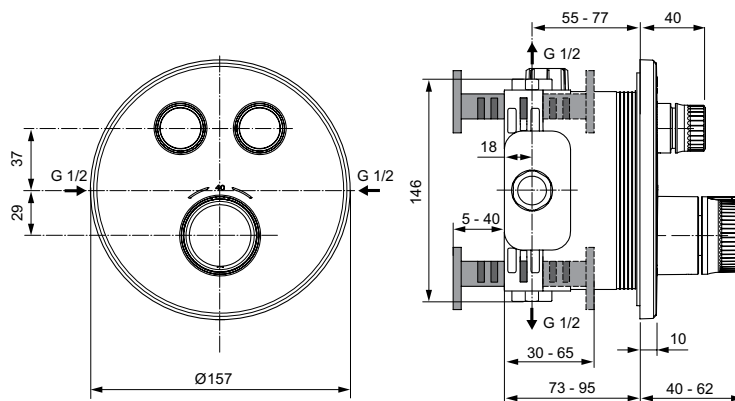

Colours:

AA

GN

A2

A5