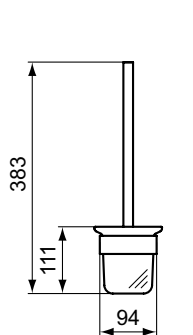

Colours:

AA

GN

A2

A5