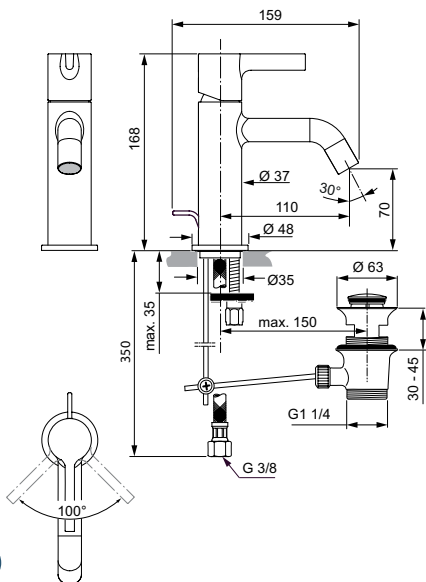

Colours:

AA

GN

A2

A5

BC775, BC851

BC776, BC852
Atelier collections price list 2024