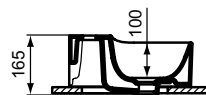

Siphons:

AA Chrome

GN Silver Storm

A2 Brushed Gold

A5 Magnetic Grey