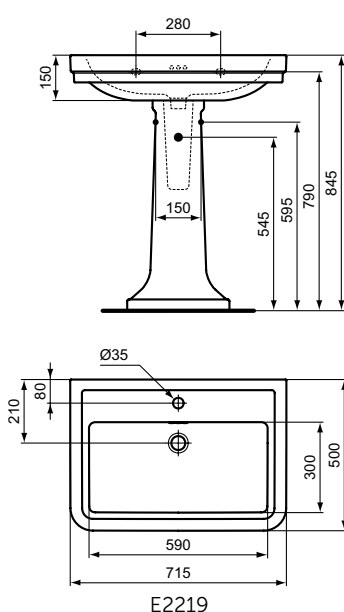

Siphons:

AA Chrome

GN Silver Storm

A2 Brushed Gold

A5 Magnetic Grey