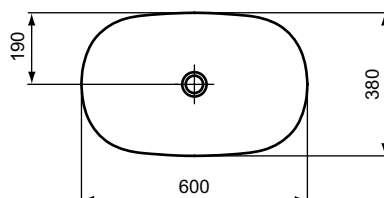

Recommended equipment

Free waste G1 1/4 with chrome cover	J3291AA	*
Free waste G1 1/4 with white ceramic cover	E211401	71,00
Design siphon G1 1/4	E0079AA	*
Design siphon G1 1/4	T4441GN	220,00
	T4441A2	220,00
	T4441A5	220,00
Design stop angle valve (water connection G1/2, connection with mixer 10 mm/ G3/8) - 1pc	A3491AA	*

* Refer to the General Price List of Ideal Standard