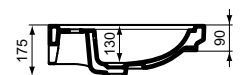

Siphons:

AA Chrome

GN Silver Storm

A2 Brushed Gold

A5 Magnetic Grey