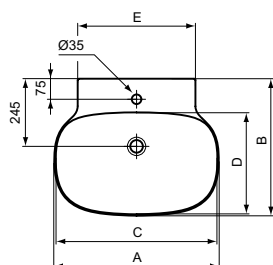

Siphons:

mm	A	B	C	D	E	F
T4991	750	500	740	370	580	280
T4988	600	500	590	370	430	280
T4985	500	480	490	350	330	200