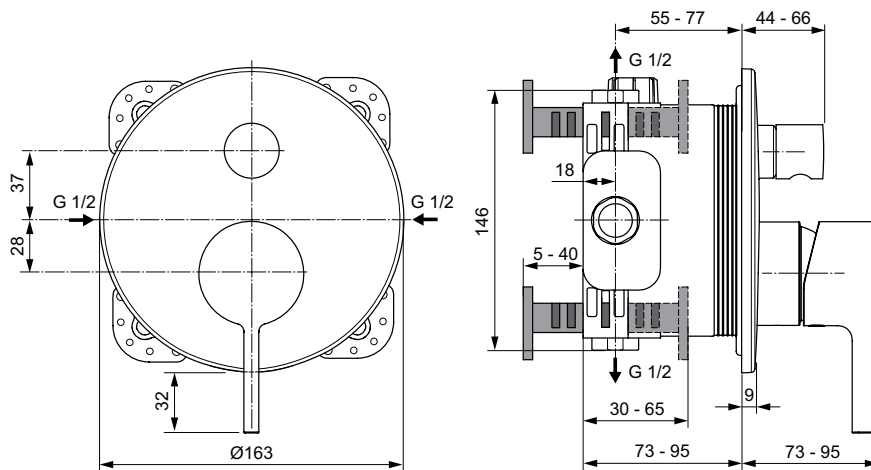

Colours:

AA

GN

A2

A5