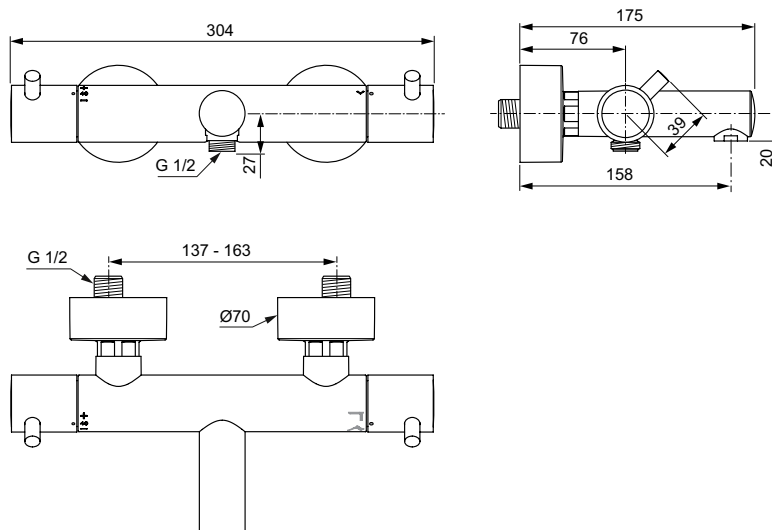

Colours:

AA

GN

A2

A5

Ceratherm T125

Ceratherm T125 shower system

Description