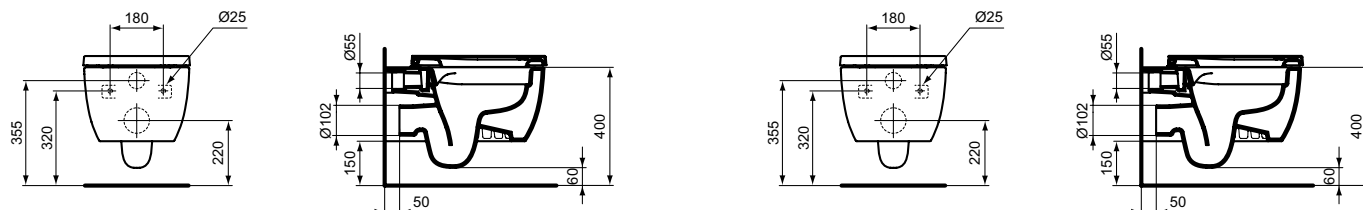

Colours

- 01 Euro White
- V1 Silk White (Matt White)