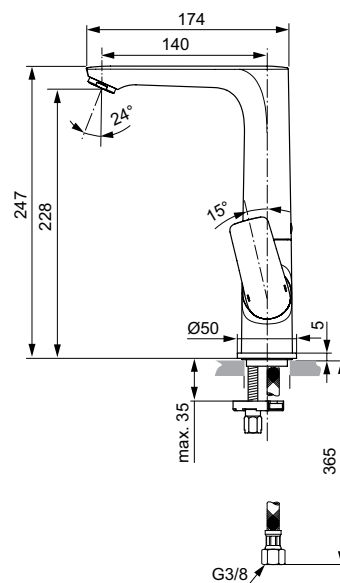

Connect Air

Connect Air High Spout basin mixer

Description

- Brass cast slim body
- Metal handle with red and blue colour indication - printed on handle
- Swiveling square cast spout 120°
- Aerator Perlator M24x1 with 5 l/min flow rate limiter
- 28 mm cartridge
- Hot water limiter- separate in pack
- Metal pop-up waste
- Flexible hoses PEX G3/8"
- Easy-Fix fixation with centering & sealing ring
- Noise class 1
- Comply with EN817
- Finishes:
  - technology electroplating (AA)
  - technology PVD (GN, A2, A5)
- Model without pop-up waste

Colours

- AA Chrome
- GN Silver Storm
- A2 Brushed Gold
- A5 Magnetic Grey

Product

One-hole High spout Basin mixer with metal pop-up waste, slim

Article-No. Price/EUR

A7020AA	*
A7020GN	*
A7020A2	*
A7020A5	*
A7023AA	*
A7023GN	*
A7023A2	*
A7023A5	*

One-hole High spout basin mixer without pop-up waste, slim

* Refer to the General Price List of Ideal Standard

Colours:

AA

GN

A2

A5

A7023