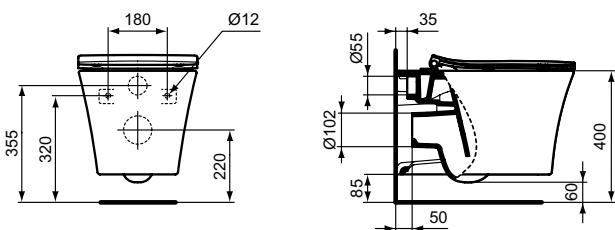

Colours

01 Euro White

E2634, E2667

E2634, E3304