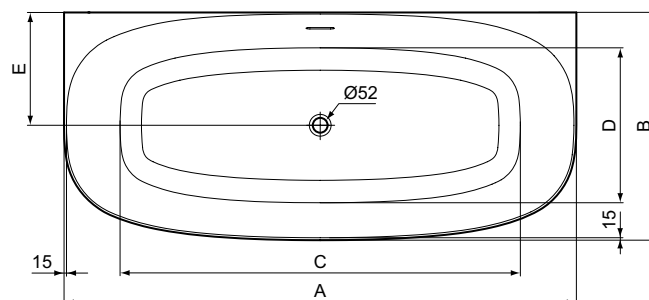

Colours

01 Euro White
V1 White Matt
V3 White Matt/Black Matt

Product	Kg	Article-No.	Price/EUR
Freestanding/Wall double-ended bathtub 180x80 cm - Water capacity: 220L	50,0	T9940V3	3 243,00
		T9940V1	2 878,00
		T994001	2 394,00
Freestanding/Wall double-ended bathtub 150x75 cm - Water capacity: 190L	40,0	T546501	1 760,00

	A	B	C	D	E	H O
T9940	1800	800	1400	540	400	220 L
T5465	1500	750	1165	500	370	190 L