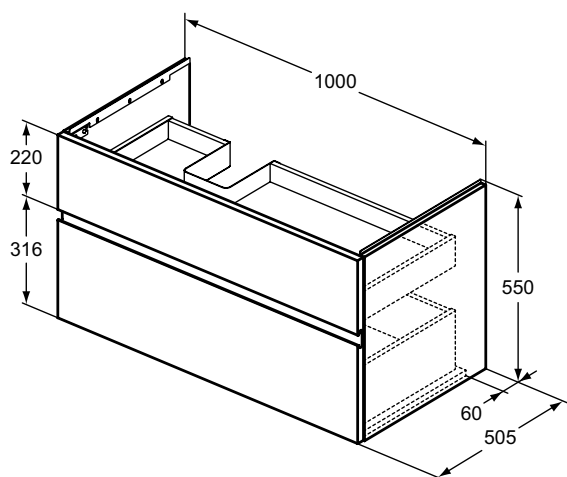

Finesse

Finesse vanity basin unit 120, 100 cm

Product	W x D x H mm	Kg	Article-No.	Price/EUR
Asymmetrical Right hand basin unit 100 cm	1000 x 505 x 550		E3446Y1	802,00
			E3446Y2	802,00
			E3446UP	802,00
			E3446UQ	802,00
			E3446UR	802,00
			E3446US	802,00

Recommended equipment

Space Saving Siphon	EE23033967	*

* Refer to the General Price List of Ideal Standard