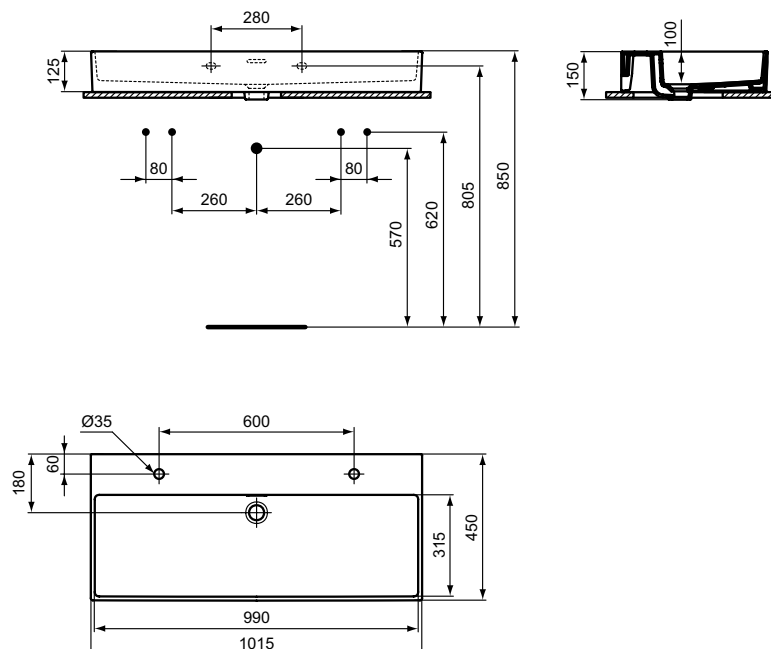

Extra

Extra washbasin 100, 80, 70, 60, 50 cm

Description

Wall mounted
 With 1 tap hole punched and with overflow (slotted shape)
 Non-grinded underneath (Glazed underneath): not suitable for worktop installation (flatness is not ensured)
 Grinded underneath: suitable for worktop installation (flatness is ensured)
 In carton box
 EN 14688