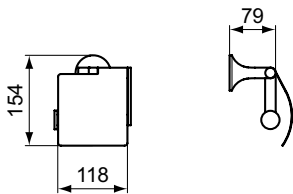

La Dolce Vita

La Dolce Vita tissue holder

NEW

Description

Tissue holder with cover

Including fixing set

Finishes:

- technology electroplating (AA)
- technology PVD (GN, A2, A5)

Expected availability in April 2024. Please check it with country representative offices (quoted on last page).

Tissue holder without cover

Including fixing set

Finishes:

- technology electroplating (AA)
- technology PVD (GN, A2, A5)

Expected availability in April 2024. Please check it with country representative offices (quoted on last page).

Tissue holder without cover - double

Including fixing set

Finishes:

- technology electroplating (AA)
- technology PVD (GN, A2, A5)

Expected availability in April 2024. Please check it with country representative offices (quoted on last page)

Colours

AA Chrome

GN Silver Storm

A2 Brushed Gold

A5 Magnetic Grey

reddot winner 2024

Product

Product	Article-No.	Price/EUR
Tissue holder with cover	T5509AA	56,00
	T5509GN	83,00
	T5509A2	83,00
	T5509A5	83,00
Tissue holder without cover	T5495AA	39,00
	T5495GN	59,00
	T5495A2	59,00
	T5495A5	59,00
Tissue holder without cover - double	T5496AA	50,00
	T5496GN	74,00
	T5496A2	74,00
	T5496A5	74,00

Colours:

AA

GN

A2

A5

T5509

T5495

T5496