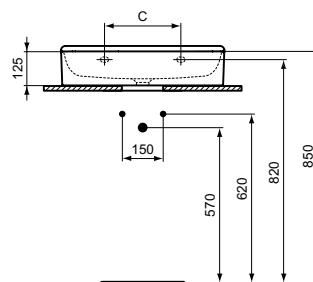

Siphons:

AA Chrome

GN Silver Storm

A2 Brushed Gold

A5 Magnetic Grey

	A	B	C
T3795/T3829	800	780	280
T3790/T3823	600	580	280
T3785/T3815	500	480	200