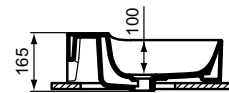

Siphons:

AA Chrome

GN Silver Storm

A2 Brushed Gold

A5 Magnetic Grey