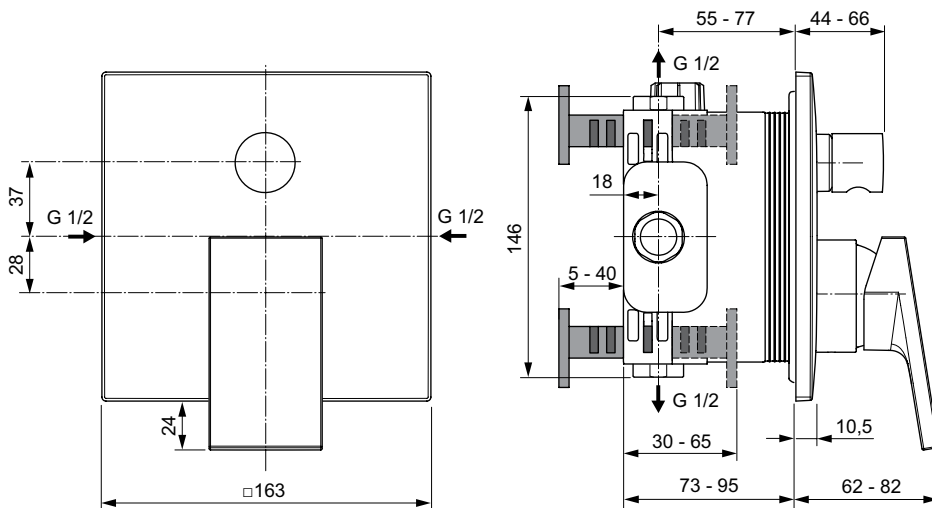

Necessary equipment

EASY-BOX Kit 1 (internal part)	A1000NU	*
--------------------------------	---------	---

* Refer to the General Price List of Ideal Standard

Colours:

AA

GN

A2

A5