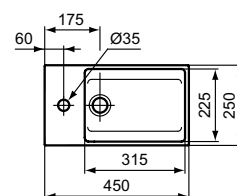

T3733, T3920