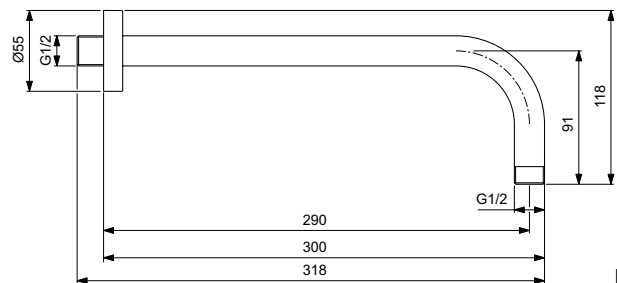

Description

Wall connection 400, 300 mm
For head shower
Metal escutcheon

Finishes:

- technology electroplating (AA)
- technology PVD (GN, A2, A5)

Ceiling connection 150 mm

For head shower
Metal escutcheon

Finishes:

- technology electroplating (AA)
- technology PVD (GN, A2, A5)

Colours

- AA Chrome
- GN Silver Storm
- A2 Brushed Gold
- A5 Magnetic Grey

Product	Article-No.	Price/EUR
Wall connection 400 mm	B9445AA	*
	B9445GN	*
	B9445A2	*
	B9445A5	*
Wall connection 300 mm	B9444AA	*
	B9444GN	*
	B9444A2	*
	B9444A5	*
Ceiling connection 150 mm	B9446AA	*
	B9446GN	*
	B9446A2	*
	B9446A5	*

* Refer to the General Price List of Ideal Standard

Colours:

AA

GN

A2

A5

B9444