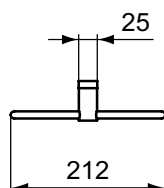

Conca

Conca towel ring

Description

Towel ring - Round
Including fixing set

Finishes:

- technology electroplating (AA)
- technology PVD (GN, A2, A5)

Colours

- AA Chrome
- GN Silver Storm
- A2 Brushed Gold
- A5 Magnetic Grey

Product

Towel ring - Round

Article-No.

Price/EUR

T4503AA	88,40
T4503GN	158,60
T4503A2	158,60
T4503A5	158,60

Colours:

AA

GN

A2

A5