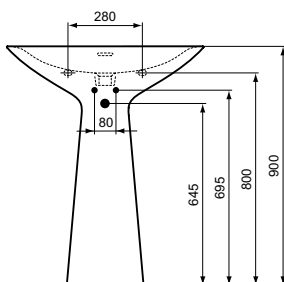

Tipo-Z basin 74 cm

Description

One piece basin 74 cm, floor standing
1 tap hole punched
With overflow (slotted shape hole)
In carton box
EN 14688

reddot winner 2022

Diamatec
technology

Product	W x D x H mm	Kg	Article-No.	Price/EUR
One piece basin 74 cm, floor standing, 1 tap hole punched	740 x 470 x 900	38,4	T442501	2 456,00
			T4425V1	3 192,00
			T4425V2	3 684,00
			T4425V3	3 684,00

Recommended equipment

Fixation set M10 x 140 mm	WW965340	*
Design siphon G1 1/4	E0079AA	*
Design siphon G1 1/4	T4441GN	220,00
	T4441A2	220,00
	T4441A5	220,00
Design stop angle valve (water connection G1/2, connection with mixer 10 mm/ G3/8) - 1pc	A3491AA	*
Free waste G1 1/4 with chrome cover	J3291AA	*
Free waste G1 1/4 with white ceramic cover	E211401	71,00
	E2114xx	87,00
Click-clack waste (with colored ceramic cover) for basins with overflow	E265301	69,00

* Refer to the General Price List of Ideal Standard

Colours

- 01 Euro White
- V1 Silk White (Matt White)
- V2 Black Gloss
- V3 Silk Black (Matt Black)

Products & XX:

V2

V3

Siphons:

AA

GN

A2

A5