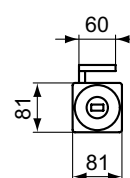

Conca

Conca toilet brush holder

Description

Toilet brush holder - Round

Wall mounted

Glass is frosted

Including fixing set

Finishes:

- technology electroplating (AA)

- technology PVD (GN, A2, A5)

Toilet brush holder - Squared

Wall mounted

Including fixing set

Stainless steel

Finishes:

- technology electroplating (AA)

- technology PVD (GN, A2, A5)

Colours

AA Chrome

GN Silver Storm

A2 Brushed Gold

A5 Magnetic Grey

Product	Article-No.	Price/EUR
Toilet brush holder - Round	T4495AA	88,40
	T4495GN	152,30
	T4495A2	152,30
	T4495A5	152,30
Toilet brush holder - Squared	T4494AA	88,40
	T4494GN	152,30
	T4494A2	152,30
	T4494A5	152,30

Colours:

AA

GN

A2

A5

T4495

T4494