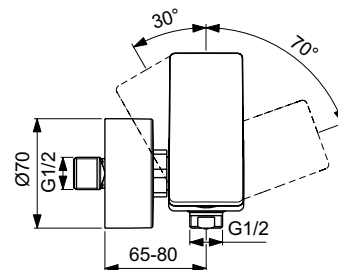

Colours:

AA

GN

A2

A5