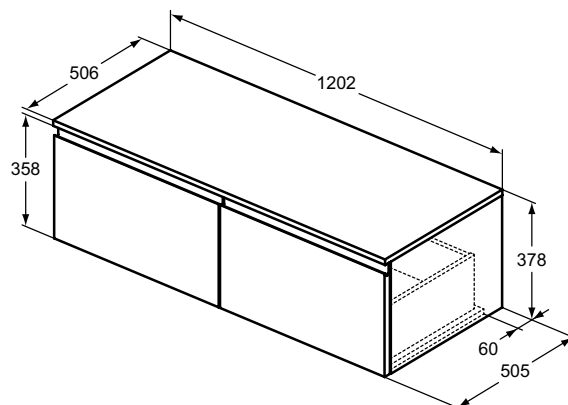

Recommended equipment

Space Saving Siphon	EE23033967	*

* Refer to the General Price List of Ideal Standard