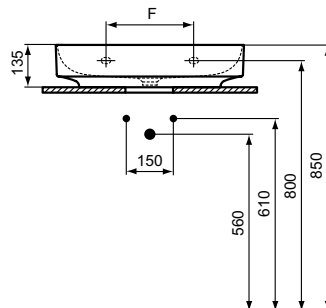

Siphons:

AA Chrome

GN Silver Storm

A2 Brushed Gold

A5 Magnetic Grey

mm	A	B	C	D	E	F
T4992	750	500	740	370	580	280
T4989	600	500	590	370	430	280
T4986	500	480	490	350	330	200