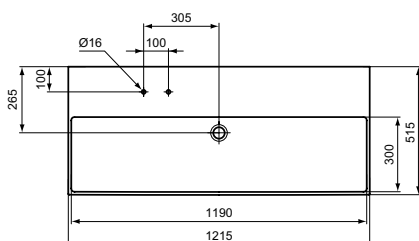

Solos

Solos vanity basin

NEW

Description

Diamatec® technology
20 cm deep tap deck for more space
2 tap holes Ø16 mm
Without overflow
Grinded underneath
In carton box
EN 14688

Expected availability in January 2025. Please check it with country representative offices, quoted on last page.

For combination with Solos sequential basin mixer & spout on left side of tap deck

Compatible with Conca, Finnese or Ideal Standard i.life B furniture

Optional

Movable solid surface shelf - product details on the next pages.

reddot winner 2024

Product	W x D x H mm	Kg	Article-No.	Price/EUR
Vanity basin 121 cm, 2 tap holes punched	1215 x 515 x 120	41,0	T536801 T5368V2	904,00 1 174,00
Vanity basin 101 cm, 2 tap holes punched	1015 x 515 x 120	35,5	T537001 T5370V2	752,00 978,00

Recommended equipment

Fixation set M10 x 140 mm (in case of 4 point fixation - 2 sets needed)	WW965340	*
Design siphon G1 1/4	E0079AA	*
Design siphon G1 1/4	T4441GN	220,00
	T4441A2	220,00
	T4441A5	220,00
Design stop angle valve (water connection G1/2, connection with mixer 10 mm/ G3/8) - 1pc	A3491AA	*
Free waste G1 1/4 with chrome cover	J3291AA	*
Free waste G1 1/4 with white ceramic cover	E211401	71,00
	E2114V2	87,00

* Refer to the General Price List of Ideal Standard

Colours

1. 01 Euro White
   V2 Black Gloss

Products:

V2

Siphons:

AA

GN

A2

A5

T5368