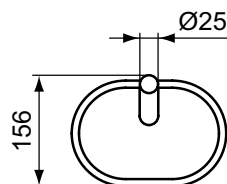

Conca

Conca towel ring

Description

Towel ring - Round
Including fixing set

Finishes:

- technology electroplating (AA)
- technology PVD (GN, A2, A5)

Colours

- AA Chrome
- GN Silver Storm
- A2 Brushed Gold
- A5 Magnetic Grey

Product

Towel ring - Round

Article-No.

Price/EUR

T4503AA	88,40
T4503GN	158,60
T4503A2	158,60
T4503A5	158,60

Colours:

AA

GN

A2

A5