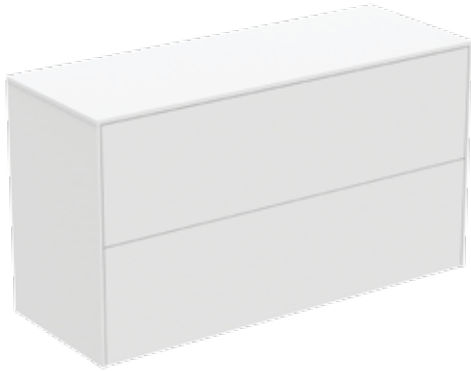

Conca

Conca basin unit 120, 100, 80, 60 cm

Description

Short projection 37 cm
 2 external drawers
 No cut on the worktop
 Push to open and soft close functions combined in one system
 Cabinets inside anthracite finish matching drawer colors
 To be cut according cutting template included into basin
 For combination with: