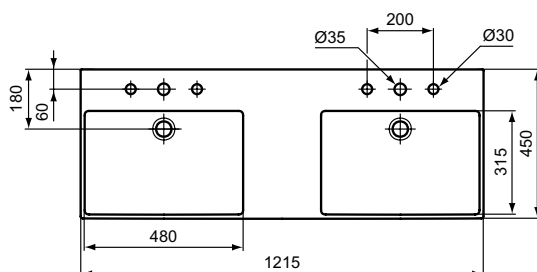

Extra washbasin 100 cm

Description

Wall mounted

With 2 tap holes punched and with overflow (slotted shape)

Non-grinded underneath (Glazed underneath): not suitable for worktop installation (flatness is not ensured)