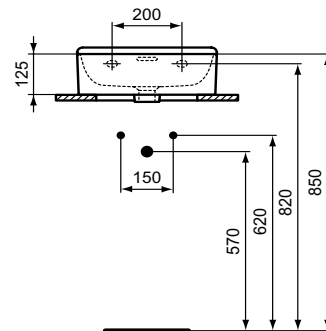

Conca

Conca handwash basin 40 cm

Description

Wall mounted
Without tap hole and with overflow (slotted shape)
Non-grinded underneath (Glazed underneath): not suitable for worktop installation (flatness is not ensured)
Grinded underneath: suitable for worktop installation (flatness is ensured)
In carton box
EN 14688

reddot winner 2021

Product	W x D x H mm	Kg	Article-No.	Price/EUR
Handwash basin 40 cm, non-grinded underneath	400 x 350 x 165	12,8	T381101	195,00
Handwash basin 40 cm, grinded underneath	400 x 350 x 165	12,8	T387701	240,00
Handwash basin 40 cm, with 3 tap holes, non-grinded underneath	400 x 350 x 165	12,8	T381001	195,00

Recommended equipment

Fixation set M10 x 140 mm	WW965340	*
Design siphon G1 1/4	E0079AA	*
Design siphon G1 1/4	T4441GN	220,00
	T4441A2	220,00
	T4441A5	220,00
Design stop angle valve (water connection G1/2, connection with mixer 10 mm/ G3/8) - 1pc	A3491AA	*
Click - Clack push-to-open basin waste - slotted, waste 1 1/4" (32 mm)	S8803AA	*
Free waste G1 1/4 with white ceramic cover	E211401	71,00
Click-clack waste (with colored ceramic cover) for basins with overflow	E265301	69,00

* Refer to the General Price List of Ideal Standard

Colours

01 Euro White

Siphons:

AA Chrome

GN Silver Storm

A2 Brushed Gold

A5 Magnetic Grey