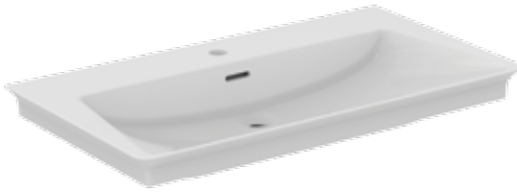

E2678

E2679

La Dolce Vita

La Dolce Vita vanity basin

NEW Description

Symmetrical central hand basin
 With 1 tap hole
 With overflow (slotted shape)
 In carton box
 EN 14688
 For assembly with Conca furniture basin units or semi-pedestal E267101
 Expected availability in April 2024. Please check it with country representative offices, quoted on last page.