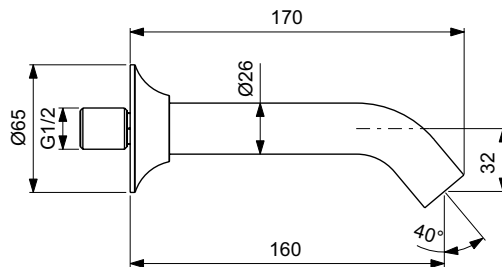

La Dolce Vita

La Dolce Vita wall spout

NEW

Description

Wall spout
Tubular spout 160 mm
Metal escutcheon
Caché laminar M24x1
G1/2 connection

Finishes:

- technology electroplating (AA)
- technology PVD (GN, A2, A5)

Expected availability in April 2024. Please check it with country representative offices, quoted on last page.

Colours

AA Chrome
GN Silver Storm
A2 Brushed Gold
A5 Magnetic Grey

reddot winner 2024

Sanitary brass

Product	Article-No.	Price/EUR
Wall spout	BD672AA	70,00
	BD672GN	112,00
	BD672A2	112,00
	BD672A5	112,00

Colours:

AA

GN

A2

A5