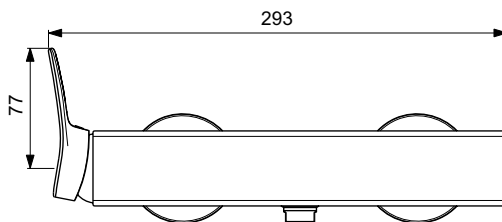

Colours:

AA

GN

A2

A5