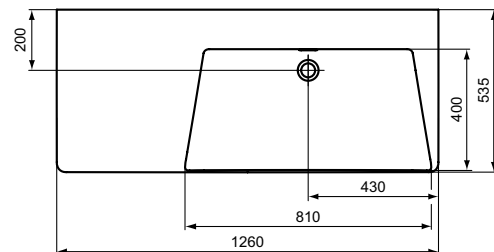

E2707

Siphons:

E2706