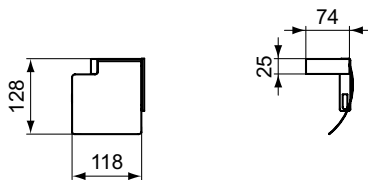

Conca

Conca tissue holder

Description

Tissue holder with cover - Squared
Including fixing set

Finishes:

- technology electroplating (AA)
- technology PVD (GN, A2, A5)

Tissue holder without cover - Round
Including fixing set

Finishes:

- technology electroplating (AA)
- technology PVD (GN, A2, A5)

Colours

AA Chrome

GN Silver Storm

A2 Brushed Gold

A5 Magnetic Grey

Product	Article-No.	Price/EUR
Tissue holder with cover - Squared	T4496AA	94,10
	T4496GN	170,10
	T4496A2	170,10
	T4496A5	170,10
Tissue holder without cover - Round	T4497AA	89,60
	T4497GN	159,60
	T4497A2	159,60
	T4497A5	159,60

Colours:

AA

GN

A2

A5

T4496

T4497