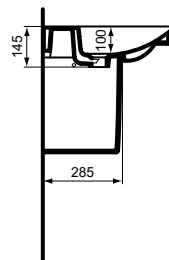

Siphons:

mm	A	B	C	D
E2702	1060	535	1010	400
E2701	860	470	810	335
E2700	660	470	610	335