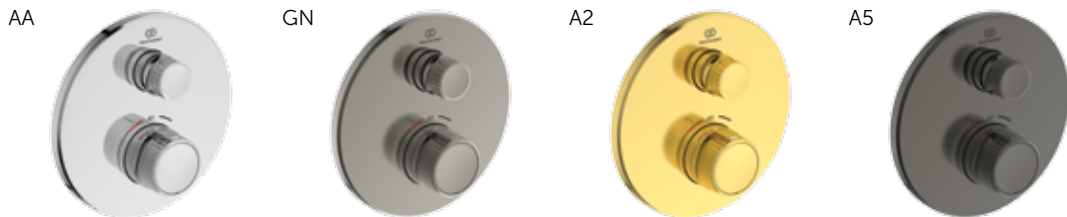

EASY-BOX universal built-in Kit 1	A1000NU	*
-----------------------------------	---------	---

* Refer to the General Price List of Ideal Standard

Colours:

Ceratherm Navigo

Ceratherm Navigo® built-in thermostatic shower mixer