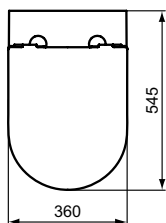

Colours

01 Euro White

E2634, E2667