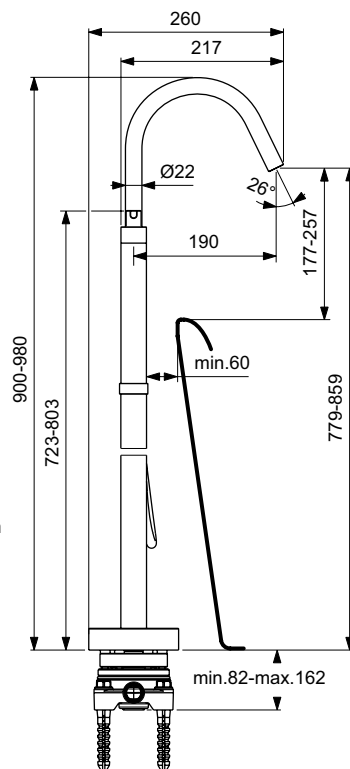

Colours:

AA

A5