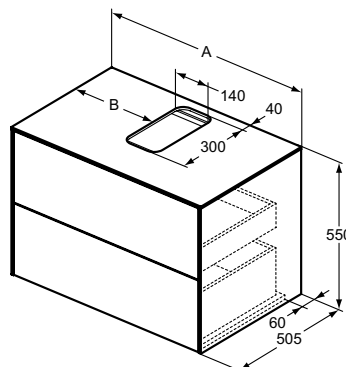

Recommended equipment

Space Saving Siphon	EE23033967	*

* Refer to the General Price List of Ideal Standard

	A	B
T3943	1202	531
T3942	1002	431
T3941	802	331
T3940	602	231