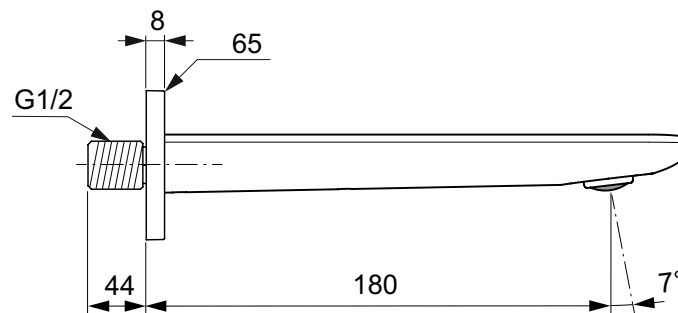

Colours:

AA

GN

A2

A5