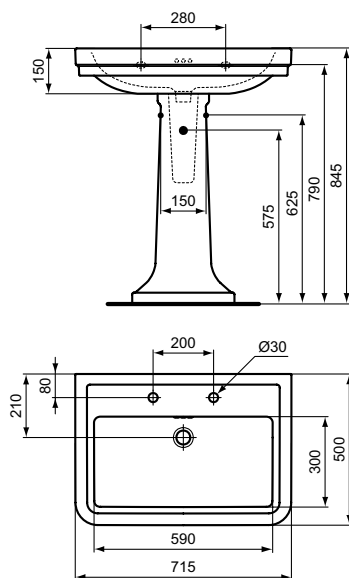

Siphons:

AA Chrome

GN Silver Storm

A2 Brushed Gold

A5 Magnetic Grey

E2222