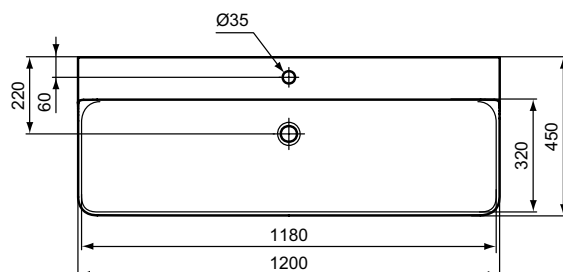

Siphons:

AA Chrome

GN Silver Storm

A2 Brushed Gold

A5 Magnetic Grey