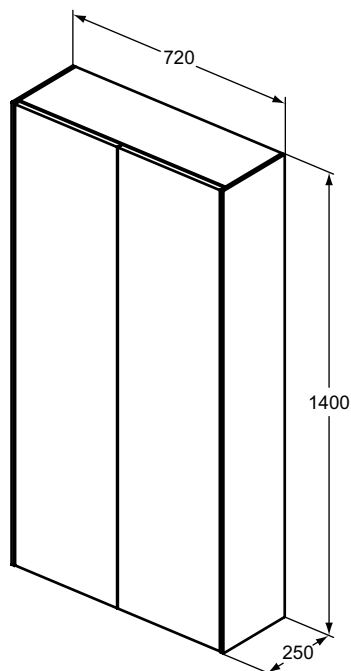

Colours

Y1 Matt White (Lacquered)
Y2 Matt Anthracite (Lacquered)
Y3 Matt Sunset (Lacquered)
Y4 Smoked Oak (Real wood veneer)
Y5 Dark Walnut (Real wood veneer)
Y6 Light Oak (Real wood veneer)

Product	W x D x H mm	Kg	Article-No.	Price/EUR
Double Semi-Tall Column unit	720 x 250 x 1400	48,0	T4107Y1	970,00
			T4107Y2	970,00
			T4107Y3	970,00
			T4107Y4	1 066,00
			T4107Y5	1 066,00
			T4107Y6	1 066,00

Colours: