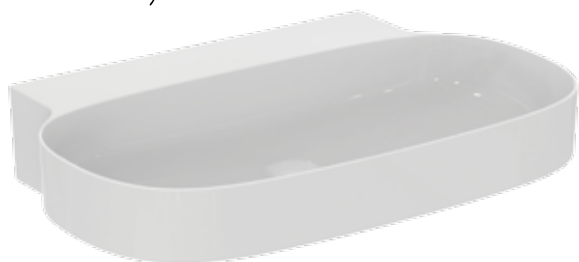

mm	A	B	C	D	E	F
T4396	750	500	740	370	580	280
T4393	600	500	590	370	430	280
T4390	500	480	490	350	330	200

Linda-X

Linda-X washbasin 75, 60, 50 cm

Ceramic products

Description

For wall mounted installation - alone
 Non-grinded underneath
 Without taphole punched
 Without overflow
 In carton box
 EN 14688