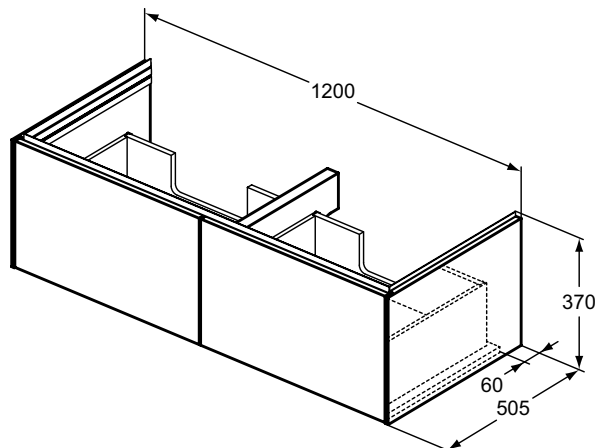

Conca

Conca vanity basin unit 120 cm

NEW

Description

Symmetrical hand basin unit
50,5 cm projection
2 external drawers (next to each other)
Push to open and soft close functions combined in one system.
Cabinets inside anthracite finish matching drawer colors

For combination with:
- i.life B Vanity basin double 121 cm T460201

Colours

Y1 Matt White (Lacquered)
Y2 Matt Anthracite (Lacquered)
Y3 Matt Sunset (Lacquered)
Y4 Smoked Oak (Real wood veneer)
Y5 Dark Walnut (Real wood veneer)
Y6 Light Oak (Real wood veneer)

Recommended equipment

Space Saving Siphon EE23033967 (please, order separately)

Furniture and mirrors

Product	W x D x H mm	Kg	Article-No.	Price/EUR
Symmetrical hand basin unit 120 cm	1200 x 505 x 370	44,6	T5516Y1	1 208,00
			T5516Y2	1 208,00
			T5516Y3	1 208,00
			T5516Y4	1 328,00
			T5516Y5	1 328,00
			T5516Y6	1 328,00

Recommended equipment

Space Saving Siphon	EE23033967	*

* Refer to the General Price List of Ideal Standard