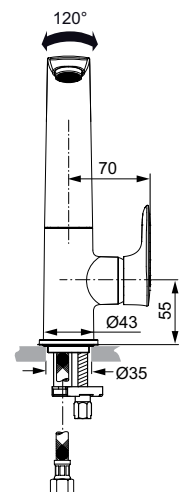

Connect Air

Connect Air High Spout basin mixer

Description

- Brass cast slim body
- Metal handle with red and blue colour indication - printed on handle
- Swiveling square cast spout 120°
- Aerator Perlator M24x1 with 5 l/min flow rate limiter
- 28 mm cartridge
- Hot water limiter- separate in pack
- Metal pop-up waste
- Flexible hoses PEX G3/8"
- Easy-Fix fixation with centering & sealing ring
- Noise class 1
- Comply with EN817
- Finishes:
  - technology electroplating (AA)
  - technology PVD (GN, A2, A5)
- Model without pop-up waste

Colours

- AA Chrome
- GN Silver Storm
- A2 Brushed Gold
- A5 Magnetic Grey

Product

One-hole High spout Basin mixer with metal pop-up waste, slim

Article-No. Price/EUR

A7020AA	*
A7020GN	*
A7020A2	*
A7020A5	*
A7023AA	*
A7023GN	*
A7023A2	*
A7023A5	*

One-hole High spout basin mixer without pop-up waste, slim

* Refer to the General Price List of Ideal Standard

Colours:

AA

GN

A2

A5

A7023