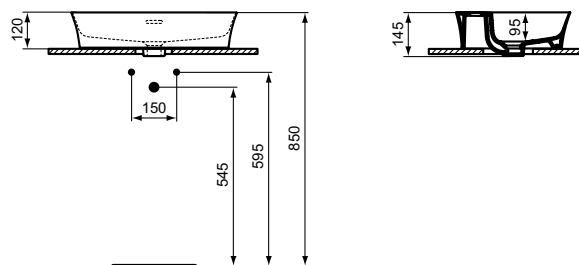

Recommended equipment

Free waste G1 1/4 with chrome cover	J3291AA	*
Free waste G1 1/4 with coloured ceramic cover	E211401	71,00
	E2114xx	87,00
Design siphon G1 1/4	E0079AA	*
Design siphon G1 1/4	T4441GN	220,00
	T4441A2	220,00
	T4441A5	220,00
Design stop angle valve (water connection G1/2, connection with mixer 10 mm/ G3/8) - 1pc	A3491AA	*
Click-clack waste (with colored ceramic cover) for basins with overflow	E265301	69,00

* Refer to the General Price List of Ideal Standard