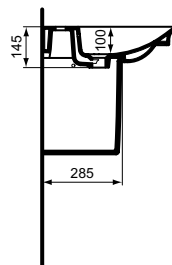

mm	A	B	C	D
E2677	1060	535	1010	400
E2676	860	470	810	335
E2675	660	470	610	335