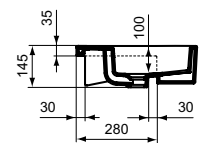

Siphons:

AA Chrome

GN Silver Storm

A2 Brushed Gold

A5 Magnetic Grey

T3735