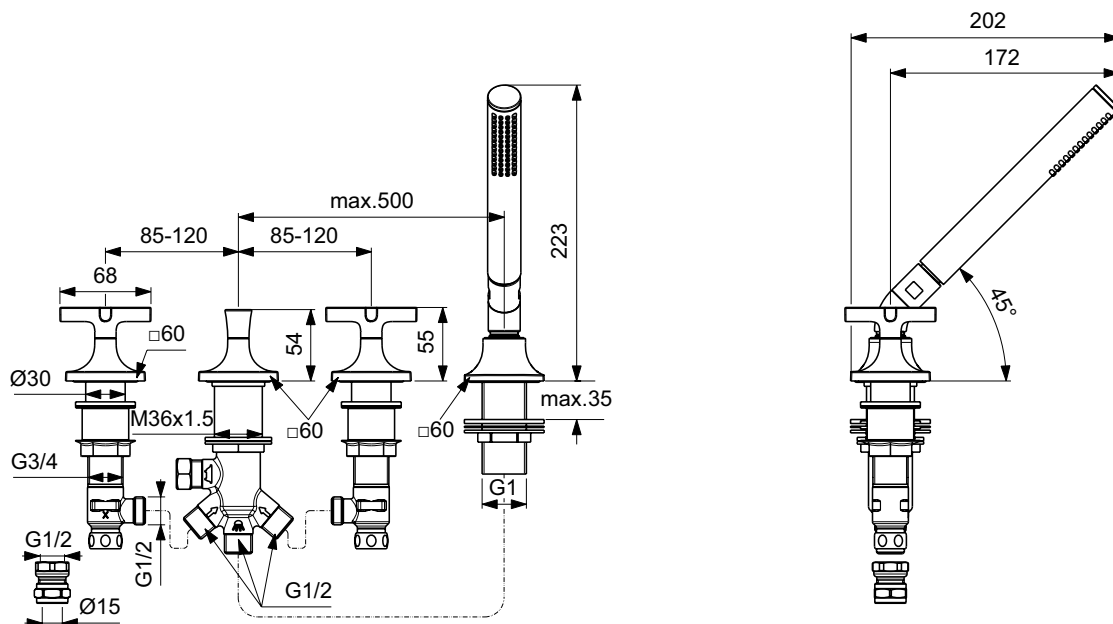

Colours

AA Chrome

A5 Magnetic Grey

Product	Article-No.	Price/EUR
4-hole bath & shower mixer, cross handles	BD166AA	838,00
	BD166A5	1 343,00
Necessary equipment		
Multiplex Trio waste and overflow device	K7807AA	*

* Refer to the General Price List of Ideal Standard

Colours: AA A5