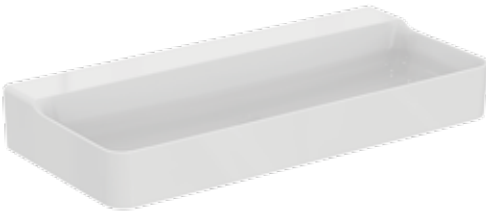

Conca

Conca washbasin 100 cm