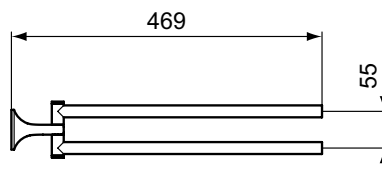

* Please check with country representative offices (quoted on the last page).

Colours:

AA

GN

A2

A5

La Dolce Vita

La Dolce Vita tissue holder