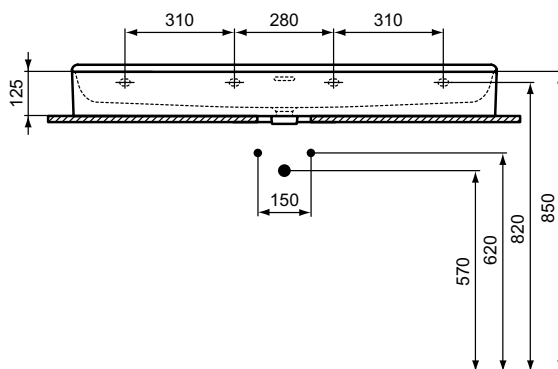

Siphons:

AA Chrome

GN Silver Storm

A2 Brushed Gold

A5 Magnetic Grey