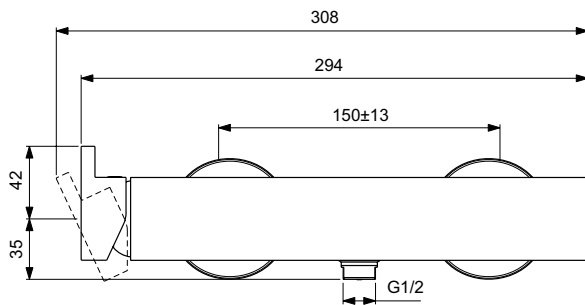

Extra

Extra exposed shower mixer

Description

38 mm ceramic cartridge FirmaFlow®+ with hot water limiter
Ideal Standard logo on the body
Metal handle without red/blue printing
Check valve
S-connectors with noise reducers
Finishes:
- technology electroplating (AA)
- technology PVD (GN, A2, A5)

Colours

AA Chrome
GN Silver Storm
A2 Brushed Gold
A5 Magnetic Grey

Sanitary brass

Product	Article-No.	Price/EUR
Exposed shower mixer	BD512AA	224,00
	BD512GN	359,00
	BD512A2	359,00
	BD512A5	359,00

Colours:

AA

GN

A2

A5