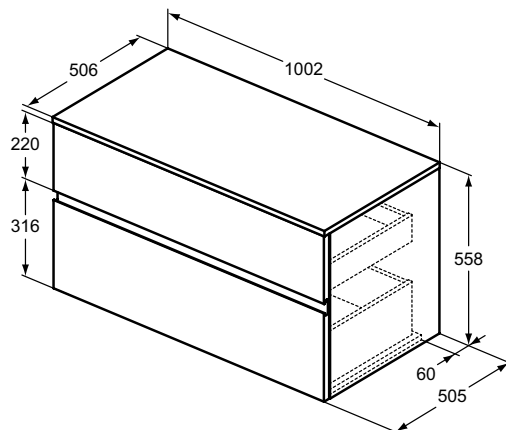

Recommended equipment

Space Saving Siphon	EE23033967	*

* Refer to the General Price List of Ideal Standard