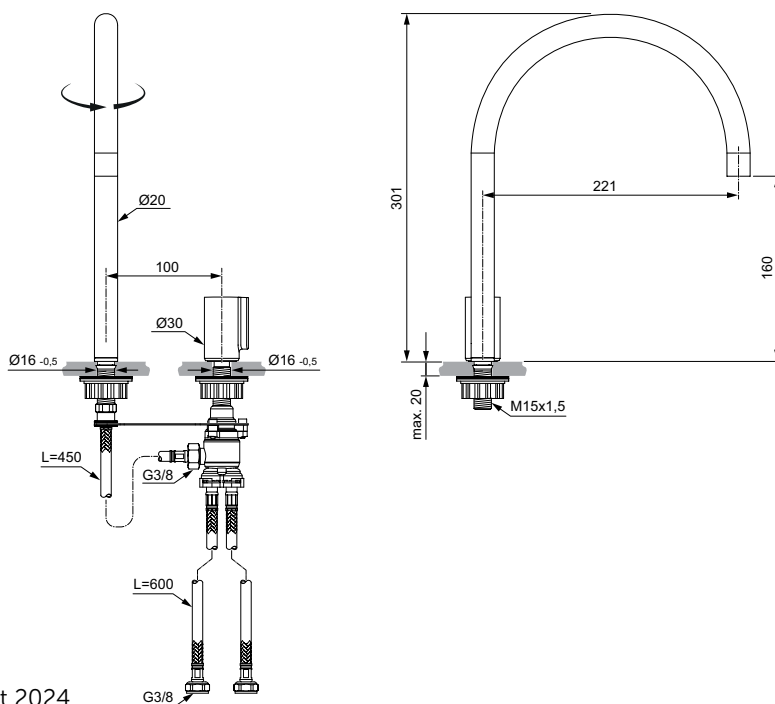

Solos

Solos 2-hole basin mixer

NEW

Description

Sequential flush valve for flow and temperature control
Metal round handle
Round rotating tubular spout
Cache aerator 5 l/min
Brass connections for the handle and spout
Flexible hoses G3/8"

Finishes:

- technology electroplating (AA)
- technology PVD (GN, A2, A5)
- technology powder coating (XG, AC)

Colours

- AA Chrome
- GN Silver Storm
- A2 Brushed Gold
- A5 Magnetic Grey
- XG Silk Black
- AC Glossy White

reddot winner 2024

Sanitary brass

Product	Article-No.	Price/EUR
2-hole basin mixer	A7830AA	329,00
	A7830GN	526,00
	A7830A2	526,00
	A7830A5	526,00
	A7830XG	410,00
	A7830AC	410,00

Colours: