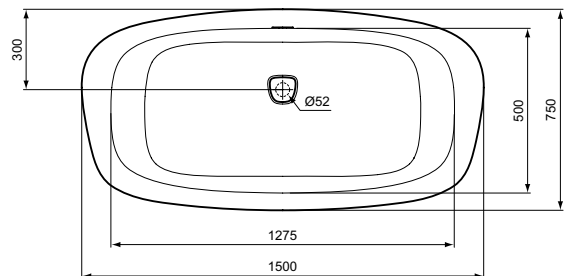

Product

	Kg	Article-No.	Price/EUR
Freestanding double-ended bathtub 190x90 cm - Water capacity 290L	55,0	K8722V3	3 184,00
		K8722V1	2 829,00
Freestanding double-ended bathtub 180x80 cm - Water capacity 220L	50,0	K8721V3	2 947,00
		K8721V1	2 619,00
Freestanding double-ended bathtub 170x75 cm - Water capacity 185L	45,0	K8720V3	2 807,00
		K8720V1	2 489,00
Freestanding double-ended bathtub 150x75 cm - Water capacity 170L	40,0	T546401	1 696,00

	A	B	C	D	E	F	G
K8720	1700	750	1445	610	1115	485	475
K8721	1800	800	1545	660	1215	535	525
K8722	1900	900	1645	760	1315	635	625