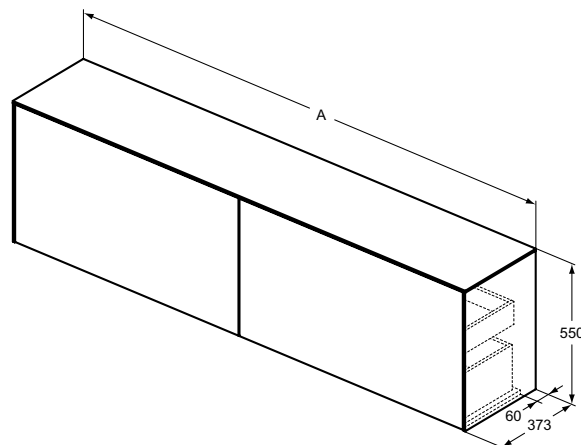

Recommended equipment

Space Saving Siphon	EE23033967	*

* Refer to the General Price List of Ideal Standard

	A
T4341	2387
T4332	1987
T4331	1587