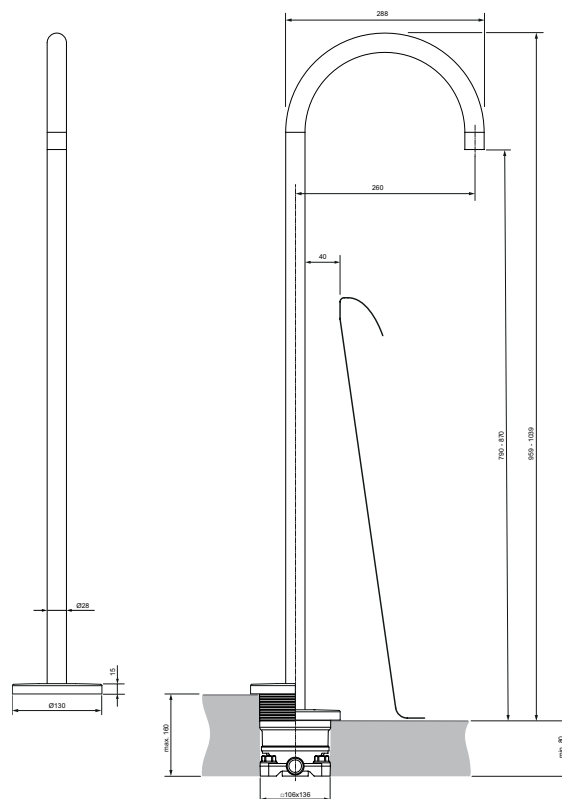

Colours

AA Chrome
GN Silver Storm
A2 Brushed Gold
A5 Magnetic Grey

Sanitary brass

Product	Article-No.	Price/EUR
Freestanding tub spout	A7387AA	919,00
	A7387GN	1 472,00
	A7387A2	1 472,00
	A7387A5	1 472,00