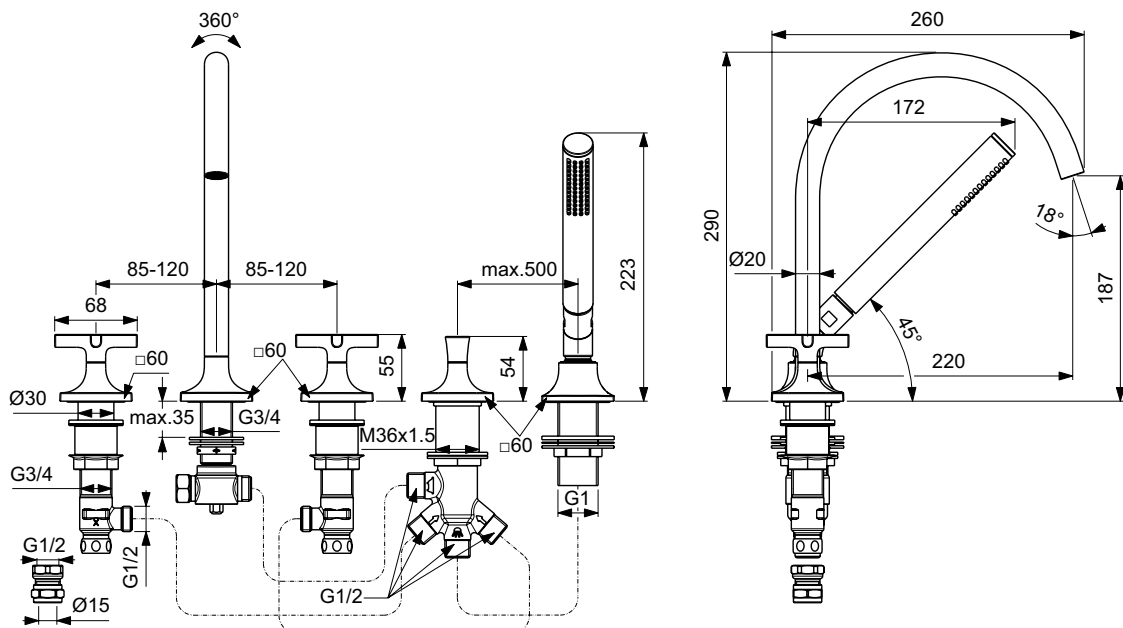

Colours

AA Chrome
A5 Magnetic Grey

Sanitary brass

Product	Article-No.	Price/EUR
5-hole bath & shower mixer with spout, cross handles	BD164AA	944,00
	BD164A5	1 508,00

Colours:

AA

A5