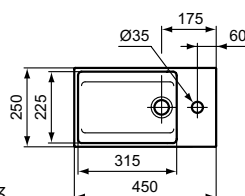

Siphons:

- AA Chrome
- GN Silver Storm
- A2 Brushed Gold
- A5 Magnetic Grey

T3734, T3923