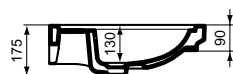

Calla

Calla vanity basin

Ceramic products

Description

2 tap holes punched
With overflow (with 3 holes)
For assembly with: Furniture CONCA Vanity units or alone with Design siphon
In carton box
EN 14688

Product	W x D x H mm	Kg	Article-No.	Price/EUR
Vanity basin 86,5 cm, 2 tap holes	865 x 540 x 175	26,4	E224201	320,00
Vanity basin 66,5 cm, 2 tap holes	665 x 540 x 175	20,0	E223901	290,00

Recommended equipment

Fixation set M10 x 140 mm	WW965340	*
Design siphon G1 1/4	E0079AA	*
Design siphon G1 1/4	T4441GN	220,00
	T4441A2	220,00
	T4441A5	220,00
Design stop angle valve (water connection G1/2, connection with mixer 10 mm/ G3/8) - 1pc	A3491AA	*
Free waste G1 1/4 with white ceramic cover	E211401	71,00
Click-clack waste (with colored ceramic cover) for basins with overflow	E265301	69,00

* Refer to the General Price List of Ideal Standard

Colours

01 Euro White

Siphons:

AA Chrome

GN Silver Storm

A2 Brushed Gold

A5 Magnetic Grey

E2242