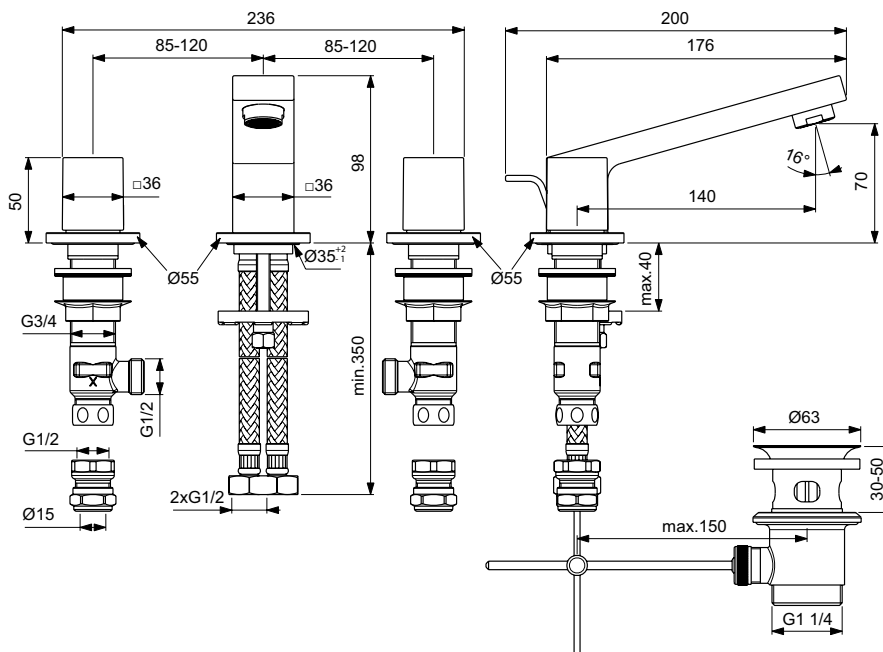

Colours:

AA

GN

A2

A5

Extra

Extra built-in basin mixer

Description