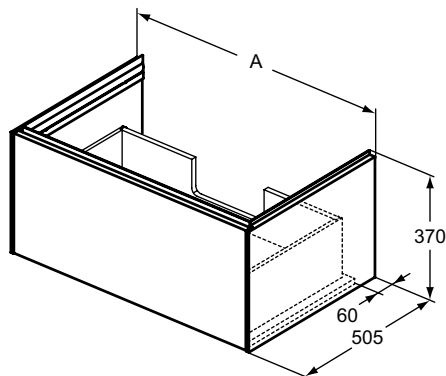

Conca

Conca vanity basin unit 120, 100, 80, 60 cm

Furniture and mirrors

Description

1 external drawer
Push to open and soft close functions combined in one system
Cabinets inside anthracite finish matching drawer colors

For combination with:

Extra Vanity basins:

- 121 cm Vanity basin for Conca vanity unit 120 cm
- 101 cm Vanity basin for Conca vanity unit 100 cm
- 81 cm Vanity basin for Conca vanity unit 80 cm
- 61 cm Vanity basin for Conca vanity unit 60 cm

Solos Vanity basins:

- 121,5 cm Vanity Basin for Conca vanity unit 120 cm
- 101,5 cm Vanity Basin for Conca vanity unit 100 cm

Ideal Standard i.life B Vanity basins:

- 101 cm Vanity basin for Conca vanity unit 100 cm
- 81 cm Vanity basin for Conca vanity unit 80 cm
- 61 cm Vanity basin for Conca vanity unit 60 cm

Colours

- Y1 Matt White (Lacquered)
- Y2 Matt Anthracite (Lacquered)
- Y3 Matt Sunset (Lacquered)
- Y4 Smoked Oak (Real wood veneer)
- Y5 Dark Walnut (Real wood veneer)
- Y6 Light Oak (Real wood veneer)

Recommended equipment

Space Saving Siphon EE23033967 (please, order separately)

Product	W x D x H mm	Kg	Article-No.	Price/EUR
Vanity Basin unit 120 cm	1200 x 505 x 370	38	T4580xx	984,00
			T4580yy	1 082,00
Vanity Basin unit 100 cm	1000 x 505 x 370	36	T4579xx	870,00
			T4579yy	958,00
Vanity Basin unit 80 cm	800 x 505 x 370	29	T4578xx	768,00
			T4578yy	847,00
Vanity Basin unit 60 cm	600 x 505 x 370	25	T4577xx	674,00
			T4577yy	739,00

Recommended equipment

Space Saving Siphon	EE23033967	*

* Refer to the General Price List of Ideal Standard

	A
T4577	600
T4578	800
T4579	1000
T4580	1200