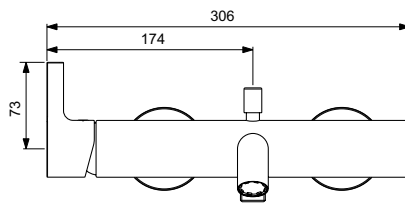

Joy

Joy exposed bath & shower mixer

Description

38 mm ceramic cartridge FirmaFlow®+ with hot water limiter, no click

Ideal Standard logo on the body

Metal handle without red/blue printing

Check valve

S-connectors with noise reducers

Caché aerator M24x1

Automatic diverter

Finishes:

- technology electroplating (AA)

- technology PVD (GN, A2, A5)

Colours

AA Chrome

GN Silver Storm

A2 Brushed Gold

A5 Magnetic Grey

Sanitary brass

Product	Article-No.	Price/EUR
Exposed bath & shower mixer	BC786AA	290,00
	BC786GN	465,00
	BC786A2	465,00
	BC786A5	465,00

Colours:

AA

GN

A2

A5