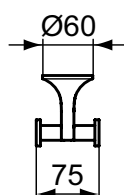

La Dolce Vita

La Dolce Vita robe hook

NEW

Description

Double robe hook
Including fixing set
Finishes:

- technology electroplating (AA)
- technology PVD (GN, A2, A5)

Expected availability in April 2024. Please check it with country representative offices (quoted on last page).

Colours

AA Chrome
GN Silver Storm
A2 Brushed Gold
A5 Magnetic Grey

reddot winner 2024

Product

Double robe hook

Article-No.

Price/EUR

T5504AA	30,00
T5504GN	45,00
T5504A2	45,00
T5504A5	45,00

Colours:

AA

GN

A2

A5