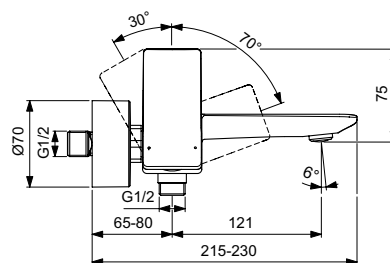

Conca

Conca exposed bath & shower mixer

Description

38 mm ceramic cartridge FirmaFlow®+ with hot water limiter, no click

Ideal Standard logo on the body

Metal handle without red/blue printing

Check valve

S-connectors with noise reducers

Coin slot aerator M24x1

Automatic diverter

Finishes:

- technology electroplating (AA)

- technology PVD (GN, A2, A5)

Colours

AA Chrome

GN Silver Storm

A2 Brushed Gold

A5 Magnetic Grey

Sanitary brass

Product	Article-No.	Price/EUR
Exposed bath & shower mixer	BC762AA	412,00
	BC762GN	657,00
	BC762A2	657,00
	BC762A5	657,00

Colours:

AA

GN

A2

A5