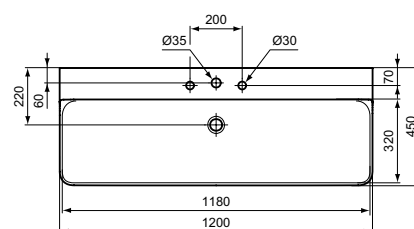

T3807, T3843