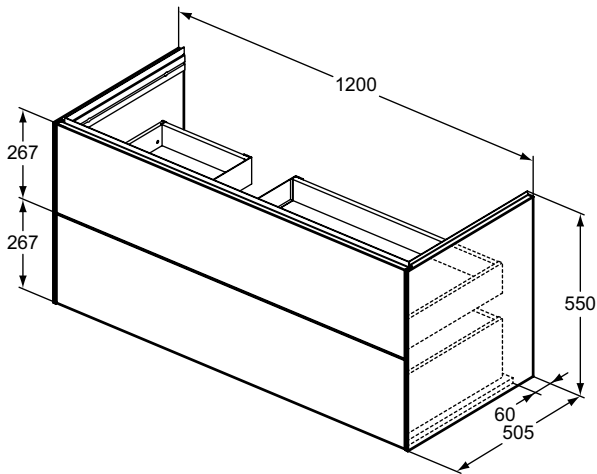

Conca vanity basin unit 120, 100 cm

Product	W x D x H mm	Kg	Article-No.	Price/EUR
Asymmetrical Right hand basin unit 100 cm	1000 x 505 x 550		T5581Y1	1 020,00
			T5581Y2	1 020,00
			T5581Y3	1 020,00
			T5581Y4	1 122,00
			T5581Y5	1 122,00
			T5581Y6	1 122,00

Recommended equipment

Space Saving Siphon	EE23033967	*

* Refer to the General Price List of Ideal Standard

T5582