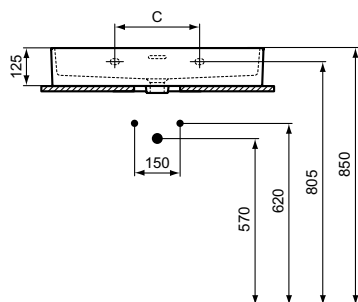

Siphons:

AA Chrome

GN Silver Storm

A2 Brushed Gold

A5 Magnetic Grey

	A	B	C
R0538/R0553	1015	990	280
R0537/R0547	815	790	280
T3728/T3894	700	675	280
R0536/R0542	615	590	280
T3726/T3884	500	475	240