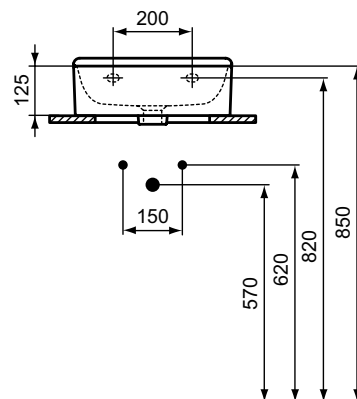

Siphons:

AA Chrome

GN Silver Storm

A2 Brushed Gold

A5 Magnetic Grey