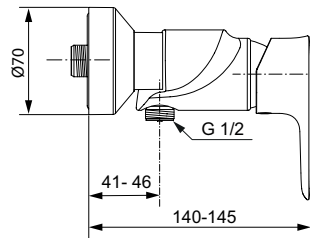

Colours:

AA

GN

A2

A5

Connect Air

Connect Air exposed bath & shower mixer

Description