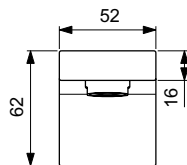

Extra

Extra wall spout

Description

Cast spout 175 mm
Aerator M24x1
G1/2 connection
Finishes:
- technology electroplating (AA)
- technology PVD (GN, A2, A5)

Colours

AA Chrome
GN Silver Storm
A2 Brushed Gold
A5 Magnetic Grey

Sanitary brass

Product	Article-No.	Price/EUR
Wall spout 175 mm	BD519AA	124,00
	BD519GN	198,00
	BD519A2	198,00
	BD519A5	198,00

Colours:

AA

GN

A2

A5