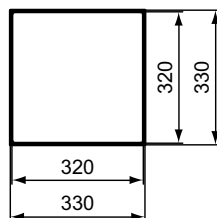

Solos

Solos vanity basin

NEW

Description

Movable solid surface shelf

For combination with Solos Vanity basins

Colours

- 01 Glossy White
- V2 Glossy Black
- Y3 Matt Sunset

Expected availability in January 2025. Please check it with country representative offices, quoted on last page.

reddot winner 2024

DESIGN
AWARD
2024

Product	W x D x H mm	Kg	Article-No.	Price/EUR
Movable solid surface shelf	330 x 330 x 30		T556301	170,00
			T5563V2	170,00
			T5563Y3	170,00

* Refer to the General Price List of Ideal Standard

Colours

- 01 Glossy White
- V2 Glossy Black
- Y3 Matt Sunset

Products:

V2

Y3