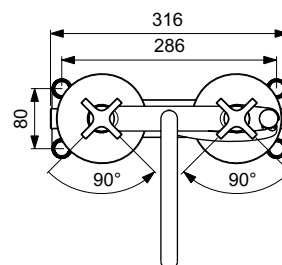

Colours:

AA

A5