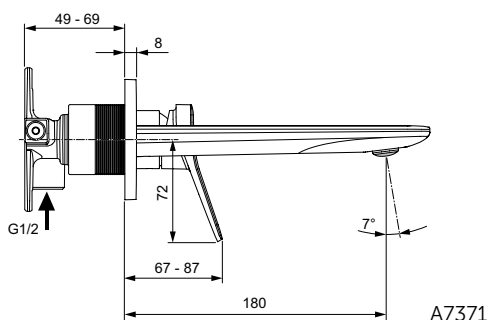

Colours:

AA

GN

A2

A5