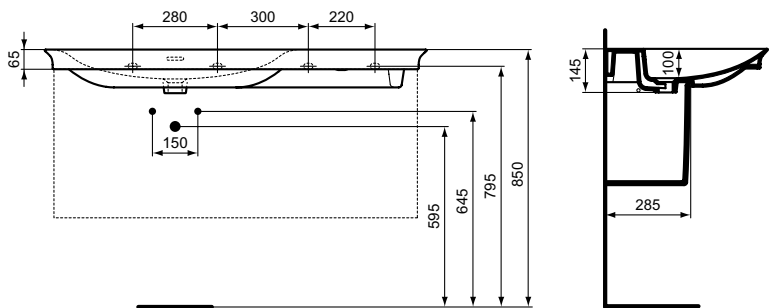

Siphons:

E2706