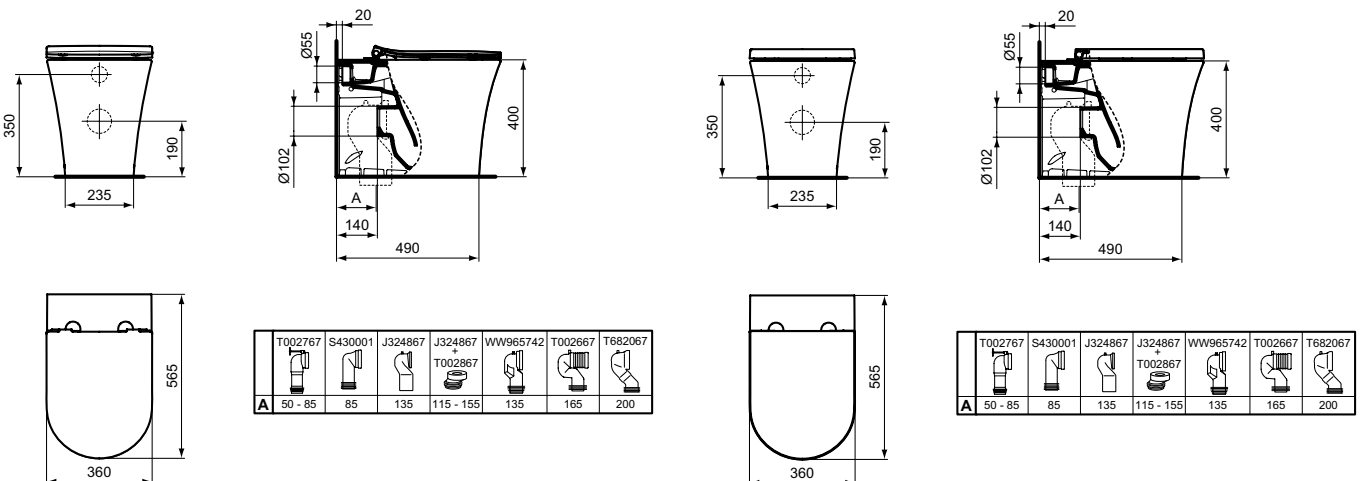

Colours

01 Euro White

E2638, E2667

E2638, E3304