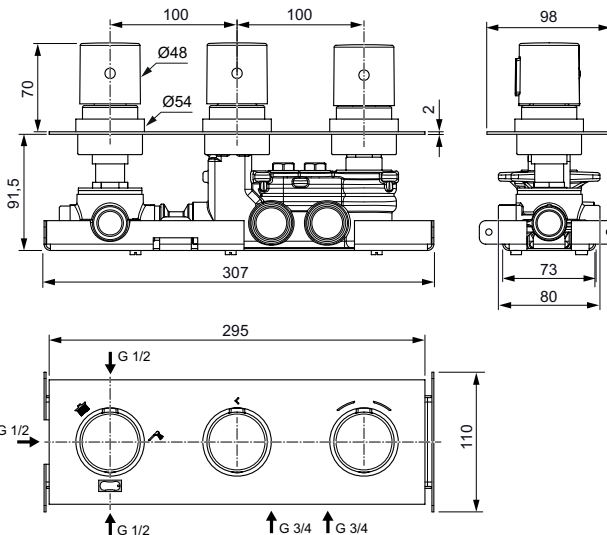

Product

3-outlet built-in thermostatic bath & shower mixer

Article-No.	Price/EUR
A7664AA	*
A7664GN	*
A7664A2	*
A7664A5	*
A7664XG	*

* Refer to the General Price List of Ideal Standard

Colours: AA

GN

A2

A5

XG