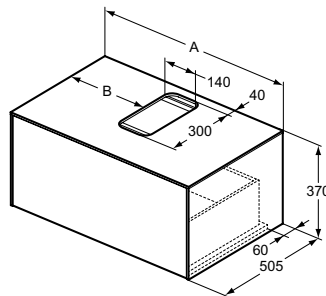

Recommended equipment

Space Saving Siphon	EE23033967	*

* Refer to the General Price List of Ideal Standard

	A	B
T3931	1202	531
T3930	1002	431
T3929	802	331
T3928	602	231