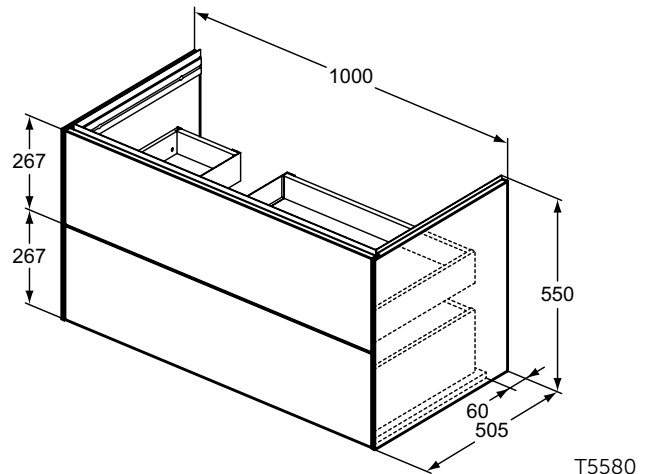

T5582

T5580