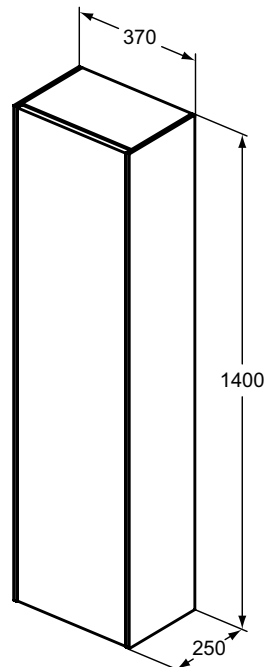

Colours

Y1 Matt White (Lacquered)
Y2 Matt Anthracite (Lacquered)
Y3 Matt Sunset (Lacquered)
Y4 Smoked Oak (Real wood veneer)
Y5 Dark Walnut (Real wood veneer)
Y6 Light Oak (Real wood veneer)

Furniture and mirrors

Product	W x D x H mm	Kg	Article-No.	Price/EUR
Semi-Tall Column unit	370 x 250 x 1400	30,5	T3956Y1	607,00
			T3956Y2	607,00
			T3956Y3	607,00
			T3956Y4	668,00
			T3956Y5	668,00
			T3956Y6	668,00

Colours: