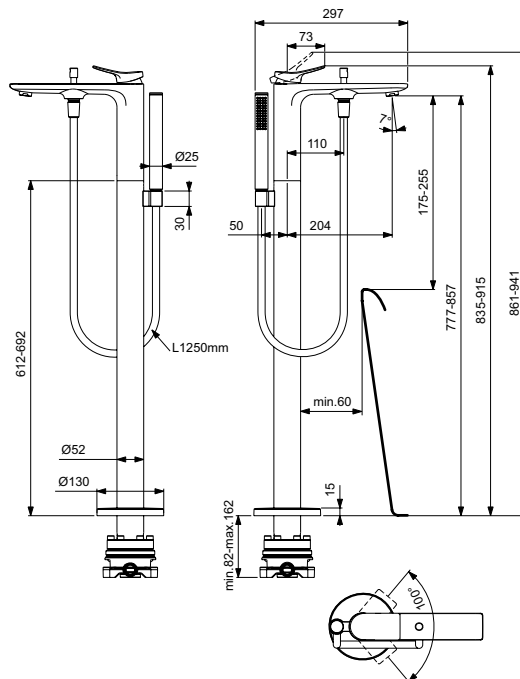

* Refer to the General Price List of Ideal Standard

Conca

Conca wall spout

Description

Casted spout 180 mm
 Metal escutcheon 65x65 mm with logo Ideal Standard
 Coin slot aerator M24x1
 G1/2 connection
 Finishes:
 - technology electroplating (AA)
 - technology PVD (GN, A2, A5)