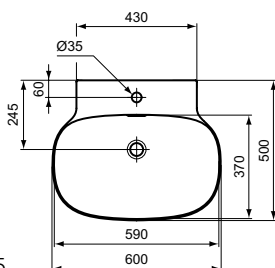

T4755

T4753

Linda-X

Linda-X washbasin 60, 50 cm

Description

For wall mounted installation - alone
 Non-grinded underneath
 Without tap hole punched
 With overflow
 In carton box
 EN 14688

Ceramic products

Product	W x D x H mm	Kg	Article-No.	Price/EUR
Washbasin 60 cm, without taphole punched	600 x 500 x 135	15,5	T475601	421,00
Washbasin 50 cm, without taphole punched	500 x 480 x 135	12,5	T475401	350,00