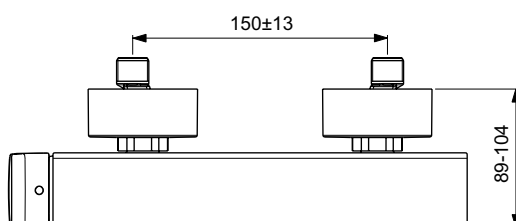

Colours:

AA

GN

A2

A5