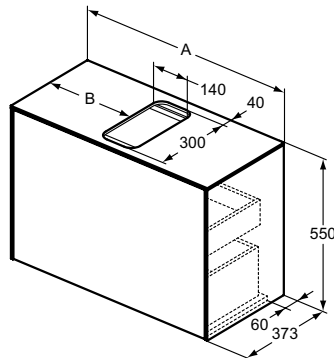

Recommended equipment

Space Saving Siphon	EE23033967	*

* Refer to the General Price List of Ideal Standard

	A	B
T3937	1202	531
T3936	1002	431
T3935	802	331
T3934	602	231