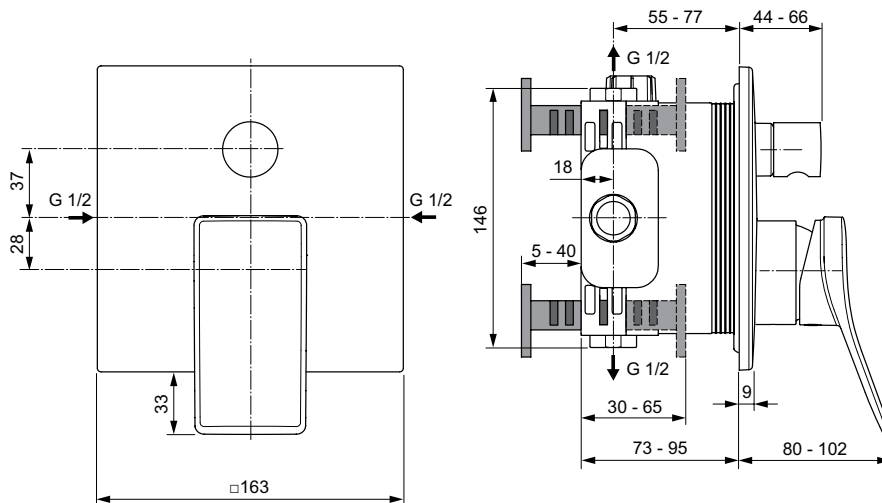

Colours:

AA

GN

A2

A5