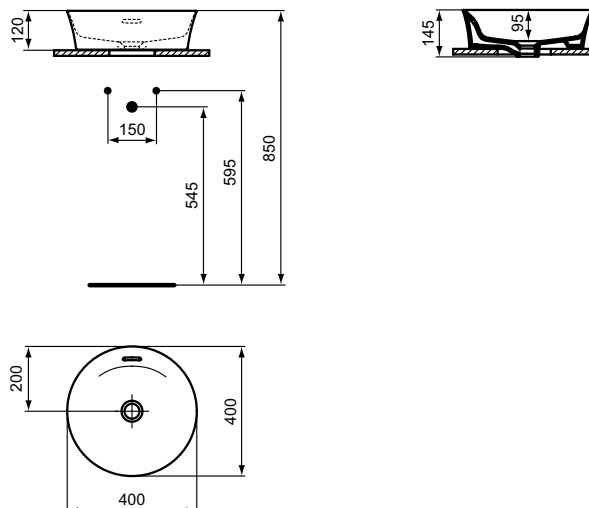

Recommended equipment

Free waste G1 1/4 with chrome cover	J3291AA	*
Free waste G1 1/4 with coloured ceramic cover	E211401	71,00
	E2114xx	87,00
Design siphon G1 1/4	E0079AA	*
Design siphon G1 1/4	T4441GN	220,00
	T4441A2	220,00
	T4441A5	220,00
Design stop angle valve (water connection G1/2, connection with mixer 10 mm/ G3/8) - 1pc	A3491AA	*
Elongated pop-up rod	A960200AA	*
Click-clack waste (with colored ceramic cover) for basins with overflow	E265301	69,00

* Refer to the General Price List of Ideal Standard