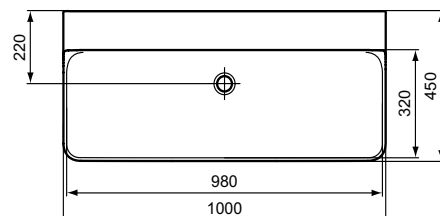

Siphons:

AA Chrome

GN Silver Storm

A2 Brushed Gold

A5 Magnetic Grey