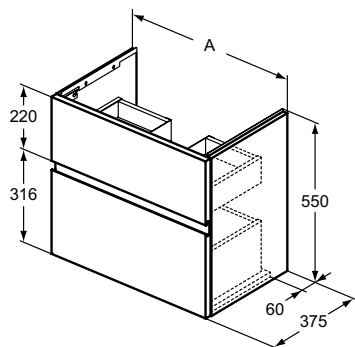

Recommended equipment

Space Saving Siphon	EE23033967	*

* Refer to the General Price List of Ideal Standard

	A
E3380	800
E3379	600
E3378	500