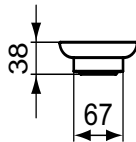

A2

A5

La Dolce Vita

La Dolce Vita robe hook

NEW

Description

Single robe hook
Including fixing set

Finishes: