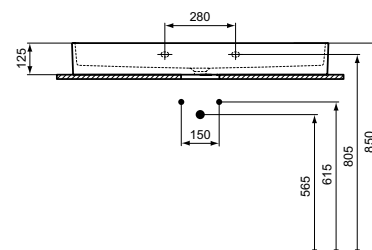

Solos

Solos vanity basin

NEW

Description

Diamatec® technology
20 cm deep tap deck for more space
2 tap holes Ø16 mm
Without overflow
Grinded underneath
In carton box
EN 14688

Expected availability in January 2025. Please check it with country representative offices, quoted on last page.

For combination with Solos sequential basin mixer & spout on left side of tap deck

Compatible with Conca, Finnese or Ideal Standard i.life B furniture

Optional

Movable solid surface shelf - product details on the next pages.

reddot winner 2024

Product	W x D x H mm	Kg	Article-No.	Price/EUR
Vanity basin 121 cm, 2 tap holes punched	1215 x 515 x 120	41,0	T536801 T5368V2	904,00 1 174,00
Vanity basin 101 cm, 2 tap holes punched	1015 x 515 x 120	35,5	T537001 T5370V2	752,00 978,00

Recommended equipment

Fixation set M10 x 140 mm (in case of 4 point fixation - 2 sets needed)	WW965340	*
Design siphon G1 1/4	E0079AA	*
Design siphon G1 1/4	T4441GN	220,00
	T4441A2	220,00
	T4441A5	220,00
Design stop angle valve (water connection G1/2, connection with mixer 10 mm/ G3/8) - 1pc	A3491AA	*
Free waste G1 1/4 with chrome cover	J3291AA	*
Free waste G1 1/4 with white ceramic cover	E211401	71,00
	E2114V2	87,00

* Refer to the General Price List of Ideal Standard

Colours

1. 01 Euro White
   V2 Black Gloss

Products:

V2

Siphons:

AA

GN

A2

A5