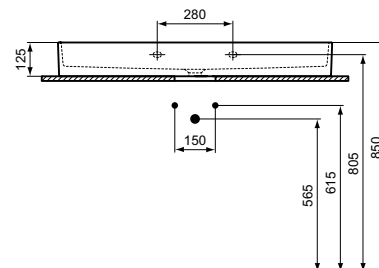

Solos

Solos vanity basin

NEW

Description

Diamatec® technology
20 cm deep tap deck for more space
Without tap holes
Without overflow
Grinded underneath
In carton box
EN 14688

Expected availability in January 2025. Please check it with country representative offices, quoted on last page.

For combination with built-in mixers

Compatible with Conca, Finnese or Ideal Standard i.life B furniture

Optional

Movable solid surface shelf - product details on the next pages.

reddot winner 2024

Product	W x D x H mm	Kg	Article-No.	Price/EUR
Vanity basin 121 cm, without tap holes	1215 x 515 x 120	41,0	T556201 T5562V2	904,00 1 174,00
Vanity basin 101 cm, without tap holes	1015 x 515 x 120	35,5	T556101 T5561V2	752,00 978,00

Recommended equipment

Fixation set M10 x 140 mm	WW965340	*
Design siphon G1 1/4	E0079AA	*
Design siphon G1 1/4	T4441GN	220,00
	T4441A2	220,00
	T4441A5	220,00
Design stop angle valve (water connection G1/2, connection with mixer 10 mm/ G3/8) - 1pc	A3491AA	*
Free waste G1 1/4 with chrome cover	J3291AA	*
Free waste G1 1/4 with white ceramic cover	E211401	71,00
	E2114V2	87,00

* Refer to the General Price List of Ideal Standard

Colours

1. 01 Euro White
   V2 Black Gloss

Products:

V2

Siphons:

AA

GN

A2

A5

T5362