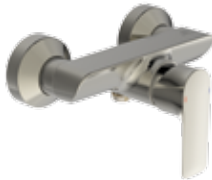

Connect Air

Connect Air exposed shower mixer

Description

38 mm cartridge FirmaFlow®+ ISI with hot water limiter
Brass cast body
Metal handle with red and blue colour indication - printed on handle
Standard S-Connection with noise reduction
Check valve
Rosettes with covered nuts
Noise class 1
Comply with EN817
Finishes:
- technology electroplating (AA)
- technology PVD (GN, A2, A5)

Colours

AA Chrome
GN Silver Storm
A2 Brushed Gold
A5 Magnetic Grey

Sanitary brass

Product	Article-No.	Price/EUR
Exposed shower mixer	A7032AA	*
	A7032GN	*
	A7032A2	*
	A7032A5	*

* Refer to the General Price List of Ideal Standard

Colours:

AA

GN

A2

A5