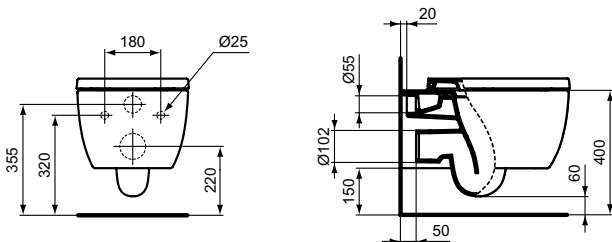

Colours

01 Euro White

V1 Silk White (Matt White)