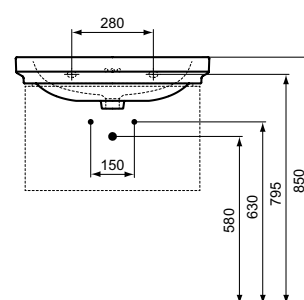

Calla

Calla vanity basin

Ceramic products

Description

2 tap holes punched
With overflow (with 3 holes)
For assembly with: Furniture CONCA Vanity units or alone with Design siphon
In carton box
EN 14688

Product	W x D x H mm	Kg	Article-No.	Price/EUR
Vanity basin 86,5 cm, 2 tap holes	865 x 540 x 175	26,4	E224201	320,00
Vanity basin 66,5 cm, 2 tap holes	665 x 540 x 175	20,0	E223901	290,00

Recommended equipment

Fixation set M10 x 140 mm	WW965340	*
Design siphon G1 1/4	E0079AA	*
Design siphon G1 1/4	T4441GN	220,00
	T4441A2	220,00
	T4441A5	220,00
Design stop angle valve (water connection G1/2, connection with mixer 10 mm/ G3/8) - 1pc	A3491AA	*
Free waste G1 1/4 with white ceramic cover	E211401	71,00
Click-clack waste (with colored ceramic cover) for basins with overflow	E265301	69,00

* Refer to the General Price List of Ideal Standard

Colours

01 Euro White

Siphons:

AA Chrome

GN Silver Storm

A2 Brushed Gold

A5 Magnetic Grey

E2242