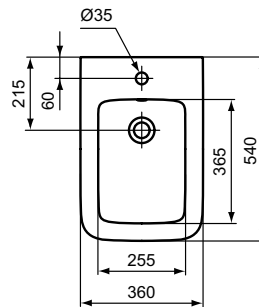

Blend Cube

Blend Cube bidet

Description

One tap hole, overflow
Including fixation kit TT0293851 (for fully hidden attachment - no lateral holes)
In carton box
EN 14528

One tap hole, overflow
Including fixation kit TT0299598 (for fully hidden attachment - no lateral holes)
In carton box
EN 14528

Product	W x D x H mm	Kg	Article-No.	Price/EUR
Floor standing bidet BTW	355 x 560 x 400	23,7	T368901	322,00
			T3689V1	419,00
Wall mounted bidet	360 x 540 x 250	20,5	T368701	322,00
			T3687V1	419,00

Recommended equipment

Siphon waste for bidet G1 1/4	A2307AA	*
Stop angle valve (water connection G1/2, connection with mixer 10 mm/ G3/8) - 1pc	B7883AA	*

* Refer to the General Price List of Ideal Standard

Colours

- 01 Euro White
- V1 Silk White (Matt White)

Siphon:

AA Chrome

T3687