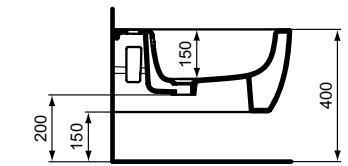

Blend Curve

Blend Curve bidet

Description

One tap hole, overflow
Including fixation kit TT0293851 (for fully hidden attachment - no lateral holes)
In carton box
EN 14528

One tap hole, overflow
Including fixation kit TT0299598 (for fully hidden attachment - no lateral holes)
In carton box
EN 14528

Product	W x D x H mm	Kg	Article-No.	Price/EUR
Floor standing BTW bidet	355 x 560 x 400	24,9	T375301	302,00
			T3753V1	395,00
Wall mounted bidet	355 x 540 x 250	17,6	T375001	302,00
			T3750V1	395,00

Recommended equipment

Siphon waste for bidet G1 1/4	A2307AA	*
Stop angle valve (water connection G1/2, connection with mixer 10 mm/ G3/8) - 1pc	B7883AA	*

* Refer to the General Price List of Ideal Standard

Colours

- 01 Euro White
- V1 Silk White (Matt White)

Siphon: