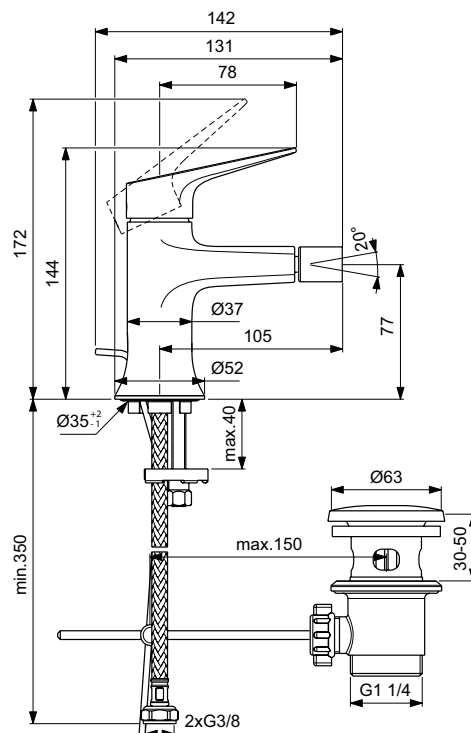

La Dolce Vita

La Dolce Vita bidet mixer

NEW

Description

Bidet mixer
28 mm FirmaFlow® ceramic cartridge with hot water limiter
Ideal Standard logo on the body
Metal handle without red/blue printing
Aerator ball joint M16x1.5 l/min
Easy-Fix installation
Flexible hoses PEX G3/8" for water supply
Metal pop-up waste
Comply with EN817

Finishes:

- technology electroplating (AA)
- technology PVD (GN, A2, A5)

Expected availability in April 2024. Please check it with country representative offices, quoted on last page.

Colours

- AA Chrome
- GN Silver Storm
- A2 Brushed Gold
- A5 Magnetic Grey

reddot winner 2024

Product

Bidet mixer with pop-up waste

Article-No.

Price/EUR

BD664AA	129,00
BD664GN	208,00
BD664A2	208,00
BD664A5	208,00

Colours:

AA

GN

A2

A5