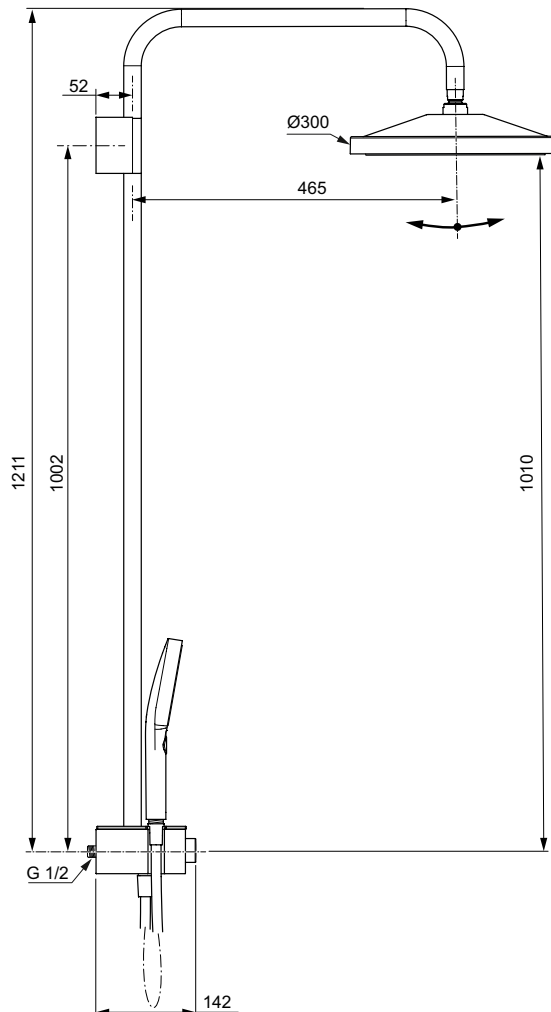

Product

Shower system with 1-functional shower head

Article-No.

A7880AA

Price/EUR

*

* Refer to the General Price List of Ideal Standard