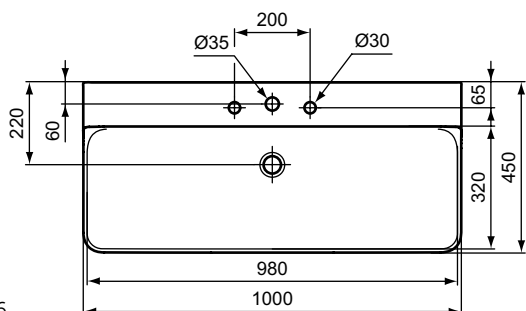

T3801, T3836