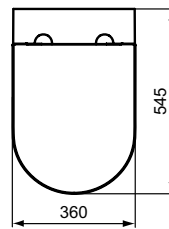

E2636, E3304