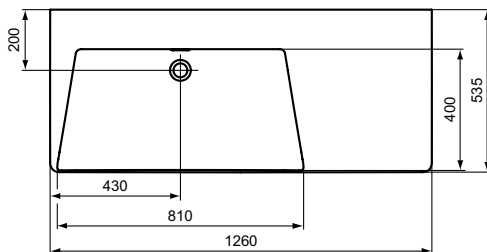

Siphons:

E2706