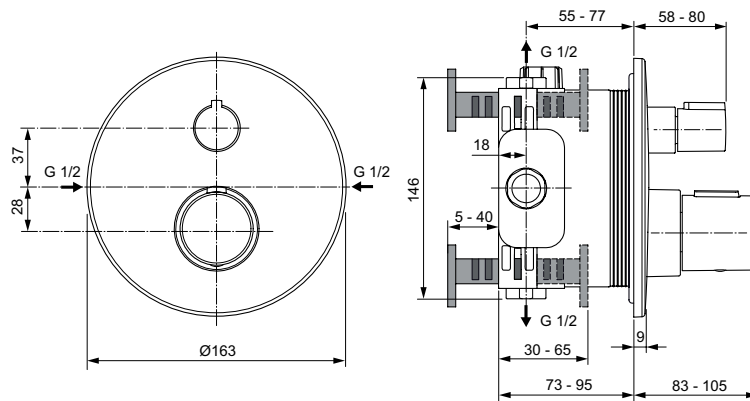

Colours

AA Chrome
GN Silver Storm
A2 Brushed Gold
A5 Magnetic Grey

Sanitary brass

Product	Article-No.	Price/EUR
Built-in thermostatic shower mixer	A5813AA	*
	A5813GN	*
	A5813A2	*
	A5813A5	*

Necessary equipment	Article-No.	Price/EUR
EASY-BOX universal built-in Kit 1	A1000NU	*

* Refer to the General Price List of Ideal Standard