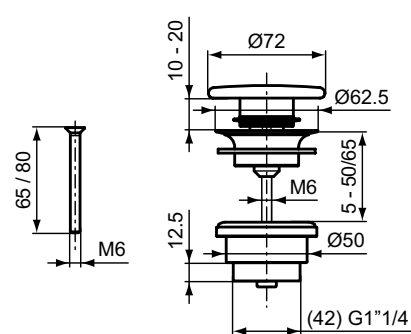

Click - Clack push to open basin waste

Description

Click - Clack push to open basin waste 1 1/4"
Chrome finish
Brass construction
Slotted waste to be used with an overflow basin

Click - Clack push to open basin waste 1 1/4"
Chrome finish
Brass construction
Solid waste to be used with basin without overflow

Click-Clack waste (with colored ceramic cover) for basins with overflow

Product

Product	Article-No.	Price/EUR
Click - Clack push to open basin waste 1 1/4" for basin with overflow	E1482AA	68,00
	E1482GN	108,90
	E1482A2	108,90
	E1482A5	108,90
Click - Clack push to open basin waste 1 1/4" for basin without overflow	E1483AA	68,00
	E1483GN	108,90
	E1483A2	108,90
	E1483A5	108,90
Click-clack waste (with colored ceramic cover) for basins with overflow	E265301	69,00

* Refer to the General Price List of Ideal Standard

Colours

01 Euro White

Siphons:

AA Chrome

GN Silver Storm

A2 Brushed Gold

A5 Magnetic Grey

E2653