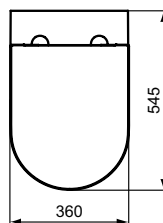

E2634, E3304