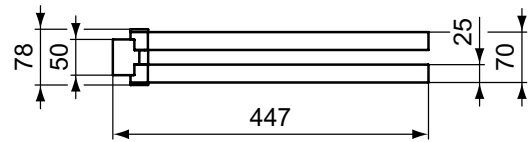

Colours

AA Chrome
GN Silver Storm
A2 Brushed Gold
A5 Magnetic Grey

Product	Article-No.	Price/EUR
Towel bar single, 45 cm - Squared	T5393AA	58,00
	T5393GN	93,00
	T5393A2	93,00
	T5393A5	93,00
Towel bar double, 45 cm - Squared	T5395AA	83,00
	T5395GN	133,00
	T5395A2	133,00
	T5395A5	133,00

Colours:

AA

GN

A2

A5

T5393