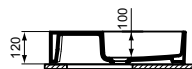

Solos

Solos vanity basin

NEW

Description

Diamatec® technology
20 cm deep tap deck for more space
Without tap holes
Without overflow
Grinded underneath
In carton box
EN 14688

Expected availability in January 2025. Please check it with country representative offices, quoted on last page.

For combination with built-in mixers

Compatible with Conca, Finnese or Ideal Standard i.life B furniture

Optional

Movable solid surface shelf - product details on the next pages.

reddot winner 2024

Product	W x D x H mm	Kg	Article-No.	Price/EUR
Vanity basin 121 cm, without tap holes	1215 x 515 x 120	41,0	T556201 T5562V2	904,00 1 174,00
Vanity basin 101 cm, without tap holes	1015 x 515 x 120	35,5	T556101 T5561V2	752,00 978,00

Recommended equipment

Fixation set M10 x 140 mm	WW965340	*
Design siphon G1 1/4	E0079AA	*
Design siphon G1 1/4	T4441GN	220,00
	T4441A2	220,00
	T4441A5	220,00
Design stop angle valve (water connection G1/2, connection with mixer 10 mm/ G3/8) - 1pc	A3491AA	*
Free waste G1 1/4 with chrome cover	J3291AA	*
Free waste G1 1/4 with white ceramic cover	E211401	71,00
	E2114V2	87,00

* Refer to the General Price List of Ideal Standard

Colours

1. 01 Euro White
   V2 Black Gloss

Products:

V2

Siphons:

AA

GN

A2

A5

T5362