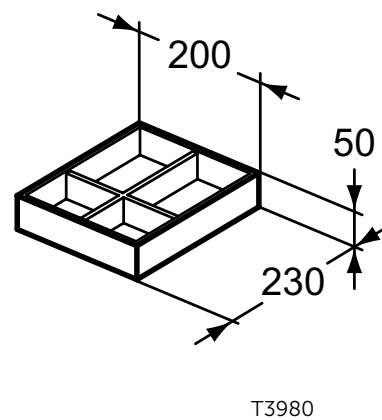

Colours

Y2 Matt Anthracite (Lacquered)

Product	W x D x H mm	Kg	Article-No.	Price/EUR
Drawer Storage box 240 mm, Large, compatible with lower/external drawers	240 x 370 x 147	2,4	T3979Y2	229,00
Drawer Storage box 220 mm, Small, compatible with upper/inner drawers	200 x 230 x 50	1,0	T3980Y2	147,00

Colours:

Y2