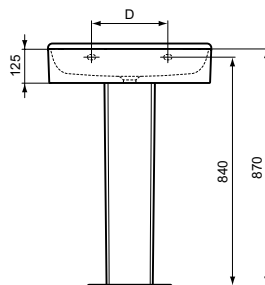

Siphons:

AA Chrome

GN Silver Storm

A2 Brushed Gold

A5 Magnetic Grey

	A	B	C	D
T3796/T3830	800	780	65	280
T3791/T3824	600	580	70	280
T3786/T3816	500	480	70	200