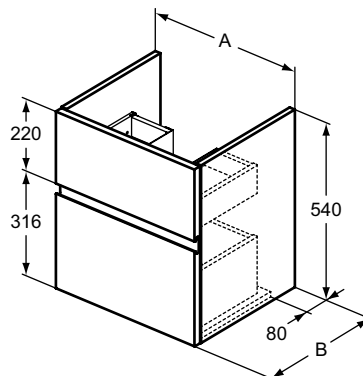

A	B
E3405	430	402
E3407	480	409
E3409	530	409