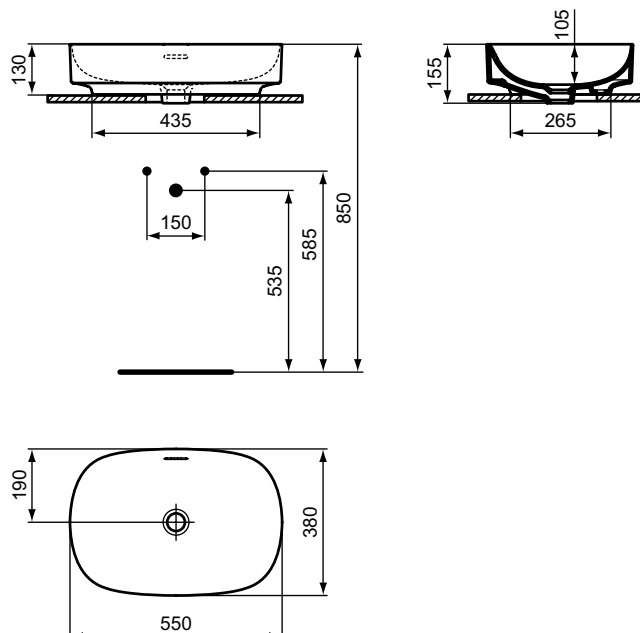

Linda-X

Linda-X vessel basin oval 55 cm

Description

Vessel basin with thin walls
 Diamatec® technology
 Without taphole
 Without overflow hole
 Please make sure to assembly with free flow waste (order separately)!
 Incl. fixation set D570967 and cutting template TT0299748
 In carton box
 EN 14688