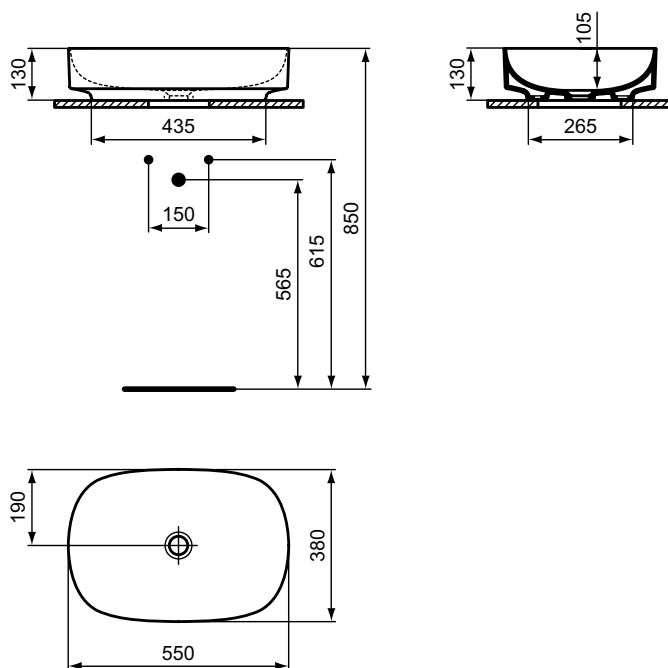

Linda-X

Linda-X vessel basin oval 55 cm

Description

Vessel basin with thin walls
Diamatec® technology
Without taphole
Without overflow hole
Please make sure to assembly with free flow waste (order separately)!
Incl. fixation set D570967 and cutting template TT0299748
In carton box
EN 14688

Ceramic products

Product	W x D x H mm	Kg	Article-No.	Price/EUR
Vessel basin 55 cm oval, without overflow	550 x 380 x 130	11,5	T440201	460,00
			T4402V1	597,00

Recommended equipment

Design siphon G1 1/4	E0079AA	*
Design siphon G1 1/4	T4441GN	220,00
	T4441A2	220,00
	T4441A5	220,00
Design stop angle valve (water connection G1/2, connection with mixer 10 mm/ G3/8) - 1pc	A3491AA	*
Free waste G1 1/4 with chrome cover	J3291AA	*
Free waste G1 1/4 with white ceramic cover	E211401	71,00
	E2114V1	87,00

* Refer to the General Price List of Ideal Standard

Colours

- 01 Euro White
- V1 Silk White (Matt White)

Siphons: