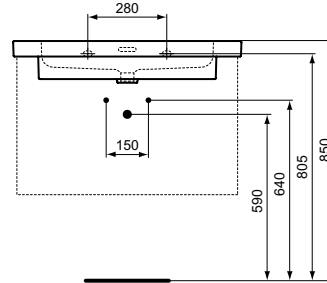

Siphons:

AA Chrome

GN Silver Storm

A2 Brushed Gold

A5 Magnetic Grey

	A	B	C
T4373	1210	890	160
T4369	1010	750	125