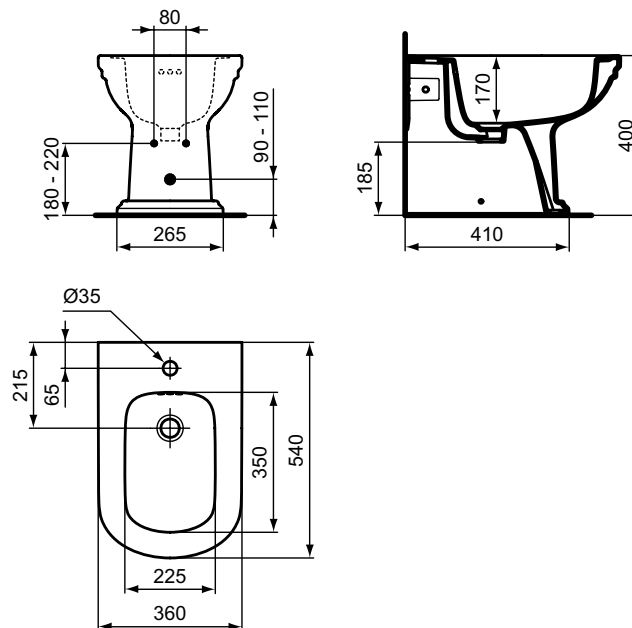

Colours

01 Euro White

Siphon:

AA Chrome