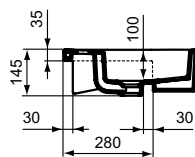

Siphons:

AA Chrome

GN Silver Storm

A2 Brushed Gold

A5 Magnetic Grey

T3735