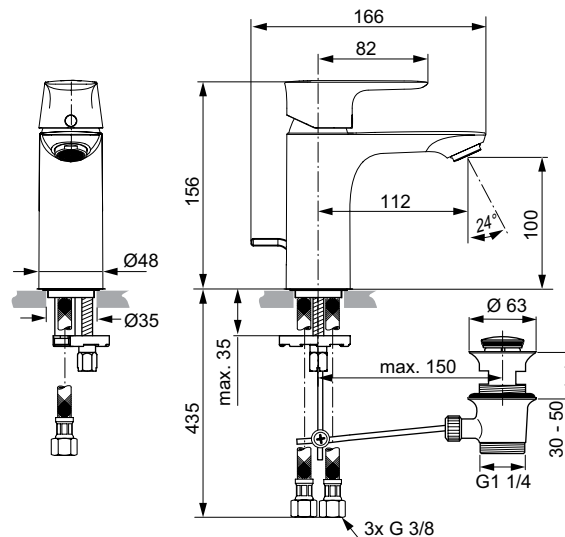

Colours:

AA

GN

A2

A5

Connect Air

Connect Air basin mixer Grande

Description