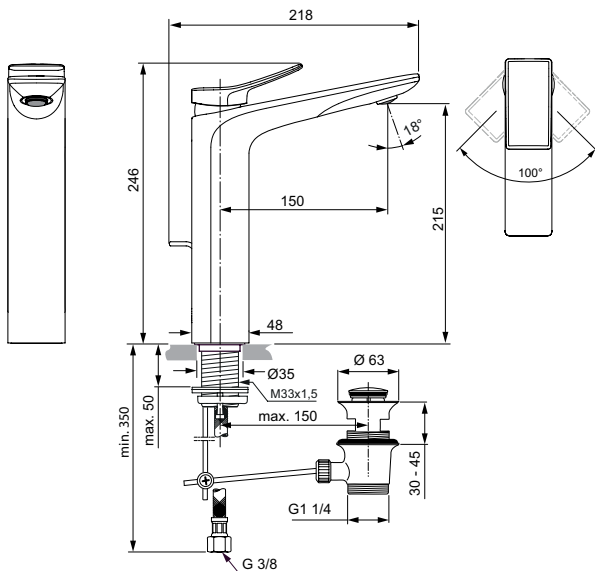

Colours:

AA

GN

A2

A5

BC757