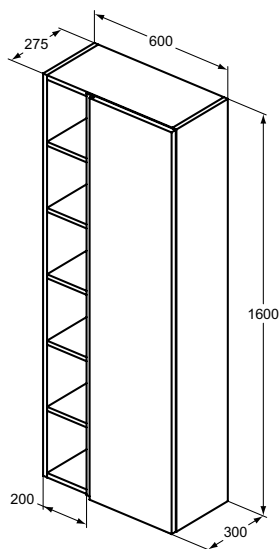

Colours

Y1 Matt White (Lacquered)
Y2 Matt Anthracite (Lacquered)
UP Matt Greige (Lacquered)
UQ Ribbed Matt ashblue (Lacquered)
UR Dark Elm (melamine)
US White Oak (melamine)

Expected availability in April 2024. Please, check with country representative offices, quoted on last page.

Furniture and mirrors

Product	W x D x H mm	Kg	Article-No.	Price/EUR
Column unit	600 x 300 x 1600		E3442Y1	722,00
			E3442Y2	722,00
			E3442UP	722,00
			E3442UQ	722,00
			E3442UR	722,00
			E3442US	722,00
Low column unit	600 x 300 x 1200		E3443Y1	676,00
			E3443Y2	676,00
			E3443UP	676,00
			E3443UQ	676,00
			E3443UR	676,00
			E3443US	676,00

E3442