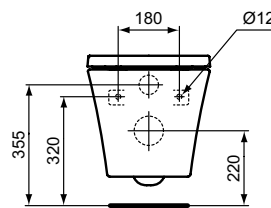

Colours

01 Euro White

E2636, E2667