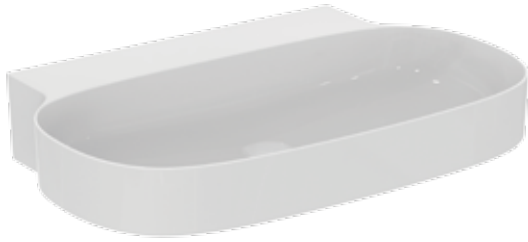

Linda-X

Linda-X washbasin 75, 60, 50 cm

Description

Wall mounted washbasins 75/60/50 cm
 For installation on furniture or worktop
 Cutting template TT0299731 included
 Grinded underneath
 Without taphole punched
 Without overflow
 In carton box
 EN 14688