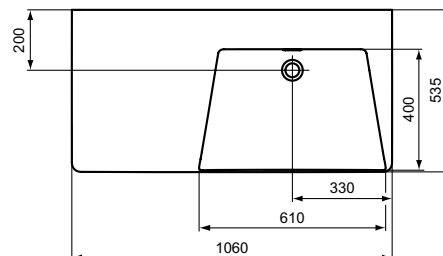

La Dolce Vita

La Dolce Vita vanity basin

NEW

Description

Asymmetrical Vanity basin 106 cm

Without tap hole

With overflow (slotted shape)

- Left hand basin

- Right hand basin

In carton box

EN 14688

For assembly with Conca furniture basin units or semi-pedestal E267101

Expected availability in April 2024. Please check it with country representative offices, quoted on last page.

Semi-pedestal

In carton box

Expected availability in April 2024. Please check it with country representative offices, quoted on last page.

reddot winner 2024

Product	W x D x H mm	Kg	Article-No.	Price/EUR
Vanity basin, Left hand	1060 x 535 x 145	33,0	E270301	468,00
Vanity basin, Right hand	1060 x 535 x 145	33,0	E270401	468,00

Recommended equipment

Fixation set M10 x 140 mm (in case of 3 point fixation - 2 sets needed)	WW965340	*
Semi-pedestal	E267101	96,00
Design siphon G1 1/4	E0079AA	*
Design siphon G1 1/4	T4441GN	220,00
	T4441A2	220,00
	T4441A5	220,00
Design stop angle valve (water connection G1/2, connection with mixer 10 mm/ G3/8) - 1pc	A3491AA	*
Free waste G1 1/4 with chrome cover	J3291AA	*
Free waste G1 1/4 with white ceramic cover	E211401	71,00
Click-clack waste (with chrome cover) for basins with overflow	E1483AA	68,00
Click-clack waste (with colored ceramic cover) for basins with overflow	E265301	69,00

* Refer to the General Price List of Ideal Standard

Colours

01 Euro White

Siphons:

E2703

E2704