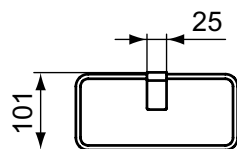

Conca

Conca towel ring

Description

Towel ring - Squared
Including fixing set

Finishes:

- technology electroplating (AA)
- technology PVD (GN, A2, A5)

Colours

AA Chrome
GN Silver Storm
A2 Brushed Gold
A5 Magnetic Grey

Product	Article-No.	Price/EUR
Towel ring - Squared	T4502AA	88,40
	T4502GN	158,60
	T4502A2	158,60
	T4502A5	158,60

Colours:

AA

GN

A2

A5