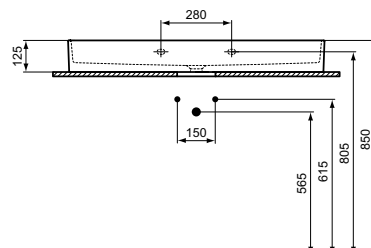

Siphons:

AA

GN

A2

A5

T5367