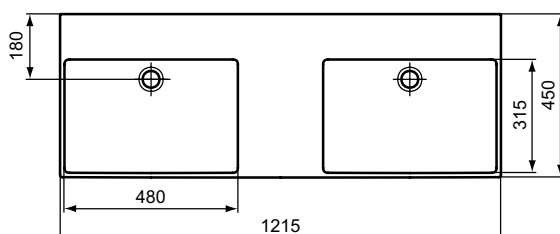

Extra

Extra double washbasin 120 cm

Description

Wall mounted
 With 3 tap holes punched and 1 overflow per each basin bowl (slotted shape)
 Non-grinded underneath (Glazed underneath): not suitable for worktop installation (flatness is not ensured)
 Grinded underneath: suitable for worktop installation (flatness is ensured)
 In carton box
 EN 14688