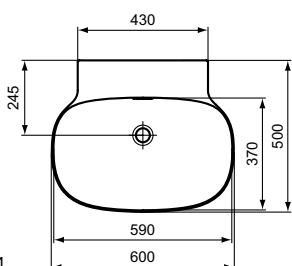

Siphons:

T4984