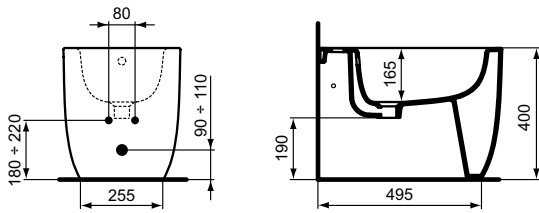

Blend Curve

Blend Curve bidet

Description

One tap hole, overflow
Including fixation kit TT0293851 (for fully hidden attachment - no lateral holes)
In carton box
EN 14528

One tap hole, overflow
Including fixation kit TT0299598 (for fully hidden attachment - no lateral holes)
In carton box
EN 14528

Product	W x D x H mm	Kg	Article-No.	Price/EUR
Floor standing BTW bidet	355 x 560 x 400	24,9	T375301	302,00
			T3753V1	395,00
Wall mounted bidet	355 x 540 x 250	17,6	T375001	302,00
			T3750V1	395,00

Recommended equipment

Siphon waste for bidet G1 1/4	A2307AA	*
Stop angle valve (water connection G1/2, connection with mixer 10 mm/ G3/8) - 1pc	B7883AA	*

* Refer to the General Price List of Ideal Standard

Colours

- 01 Euro White
- V1 Silk White (Matt White)

Siphon: