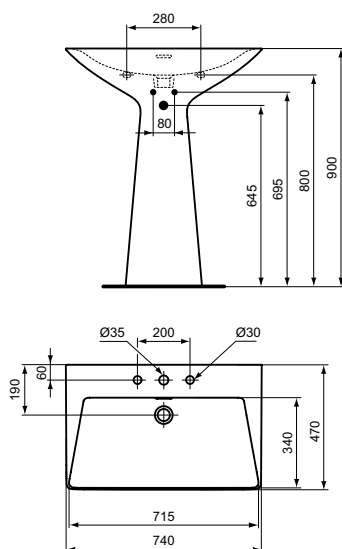

Siphons:

AA

GN

A2

A5