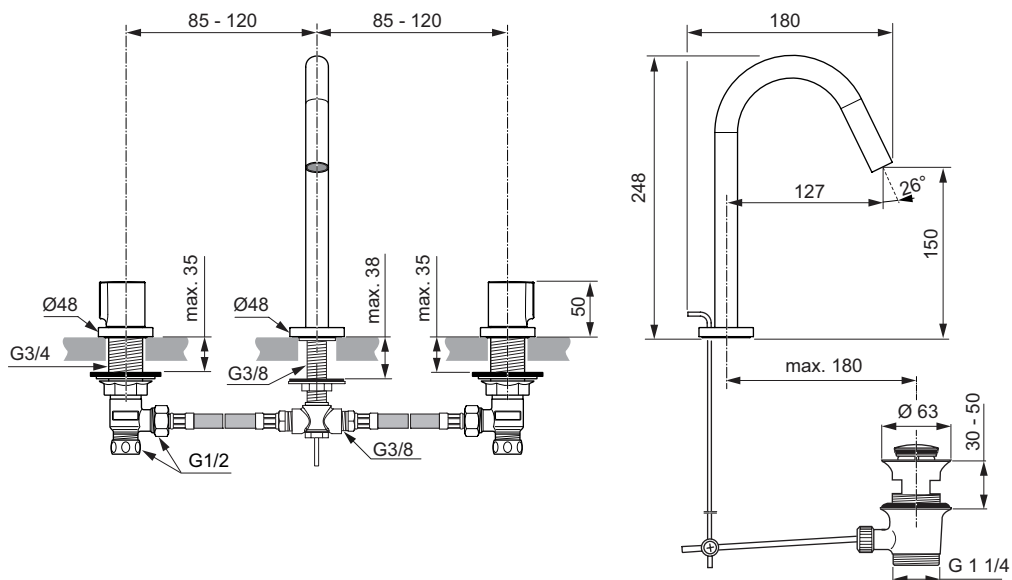

Joy

Joy 3-hole basin mixer

Description

Decorative basin body base
Tubular spout with logo Ideal Standard
Handles without red/blue printing
Caché aerator M16,5x1 with 5 l/min flow rate limiter
On-off ceramic valves (clockwise and anti-clockwise)
Flexible hoses PEX G3/8"
Metal pop-up waste
Finishes:
- technology electroplating (AA)
- technology PVD (GN, A2, A5)

Colours

AA Chrome
GN Silver Storm
A2 Brushed Gold
A5 Magnetic Grey

Product

3-hole basin mixer with metal pop-up waste

Article-No.

Price/EUR

BC783AA	335,00
BC783GN	537,00
BC783A2	537,00
BC783A5	537,00

Colours: