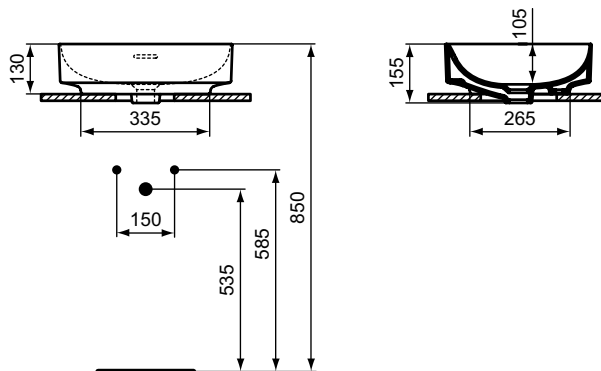

Linda-X

Linda-X vessel basin oval 45 cm

Description

Vessel basin with thin walls
 Diamatec® technology
 Without taphole
 Without overflow hole
 Please make sure to assembly with free flow waste (order separately)!
 Incl. fixation set D570967 and cutting template TT0299748
 In carton box
 EN 14688