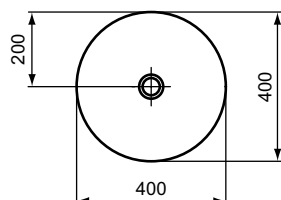

Recommended equipment

Free waste G1 1/4 with chrome cover	J3291AA	*
Free waste G1 1/4 with white ceramic cover	E211401	71,00
Design siphon G1 1/4	E0079AA	*
Design siphon G1 1/4	T4441GN	220,00
	T4441A2	220,00
	T4441A5	220,00
Design stop angle valve (water connection G1/2, connection with mixer 10 mm/ G3/8) - 1pc	A3491AA	*

* Refer to the General Price List of Ideal Standard