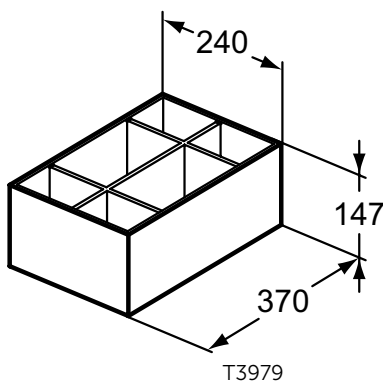

Colours

Y2 Matt Anthracite (Lacquered)

Product	W x D x H mm	Kg	Article-No.	Price/EUR
Drawer Storage box 240 mm, Large, compatible with lower/external drawers	240 x 370 x 147	2,4	T3979Y2	229,00
Drawer Storage box 220 mm, Small, compatible with upper/inner drawers	200 x 230 x 50	1,0	T3980Y2	147,00

Colours:

Y2