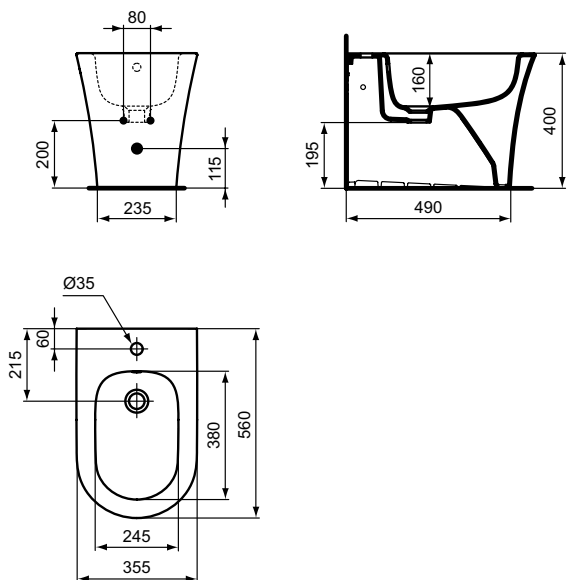

Siphon:

AA Chrome

E2639