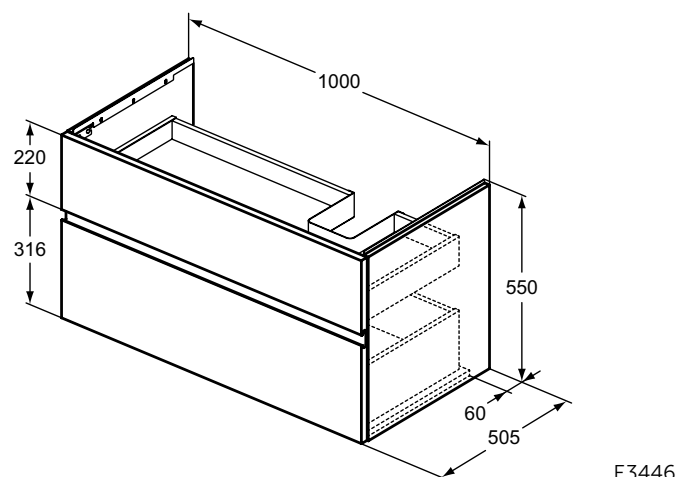

Finesse

Finesse vanity basin unit 120, 100 cm

Product	W x D x H mm	Kg	Article-No.	Price/EUR
Asymmetrical Right hand basin unit 100 cm	1000 x 505 x 550		E3446Y1	802,00
			E3446Y2	802,00
			E3446UP	802,00
			E3446UQ	802,00
			E3446UR	802,00
			E3446US	802,00

Recommended equipment

Space Saving Siphon	EE23033967	*

* Refer to the General Price List of Ideal Standard