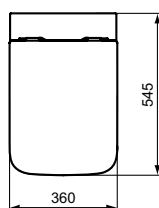

T4656, T5211