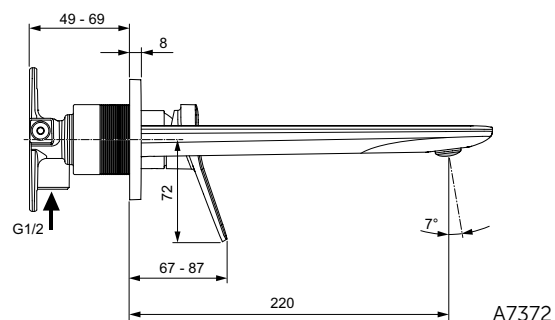

Colours:

AA

GN

A2

A5