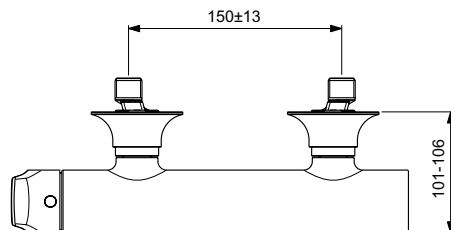

La Dolce Vita

La Dolce Vita bath & shower mixer

NEW

Description

Exposed bath & shower mixer
 38 mm FirmaFlow®+ ceramic cartridge with hot water limiter
 Ideal Standard logo on the body
 Metal handle without red/blue printing
 Check valve
 S-connectors with noise reducers
 Aerator M24x1
 Automatic diverter
 Accessories:
 Idealrain Stick cylindrical hand shower 8 l/min
 Idealflex shower hose 1250 mm
 Fixed wall bracket
 Finishes:
 - technology electroplating (AA)
 - technology PVD (GN, A2, A5)