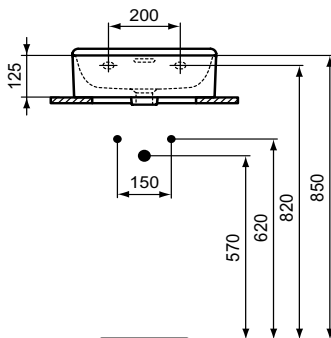

Siphons:

AA Chrome

GN Silver Storm

A2 Brushed Gold

A5 Magnetic Grey