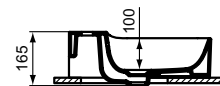

Siphons:

	A	B	C
T3692/T3826	800	780	280
T3691/T3818	600	580	280
T3690/T3812	500	480	200