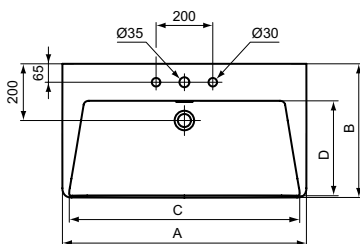

Siphons:

AA GN A2 A5

mm	A	B	C	D
E2677	1060	535	1010	400
E2676	860	470	810	335
E2675	660	470	610	335