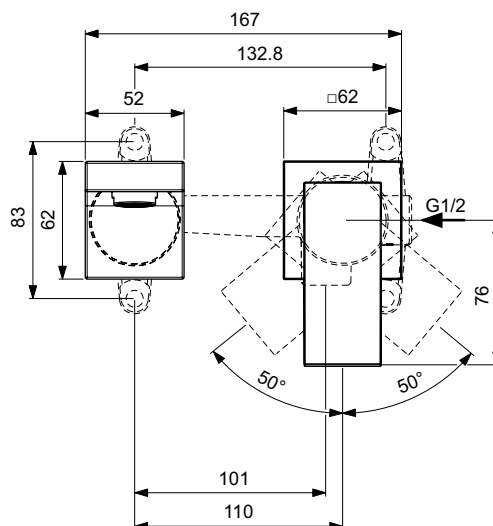

Colours:

AA

GN

A2

A5