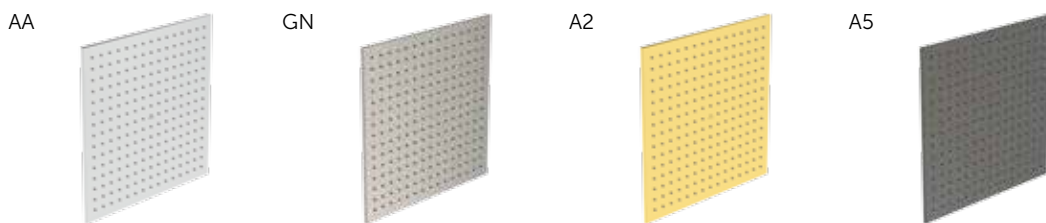

Shower accessories

Description

Shower head 400, 300 mm

Square design
Metal housing
Flow limiter 12 l/min
Finishes:

- technology electroplating (AA)
- technology PVD (GN, A2, A5)

Colours

AA Chrome
GN Silver Storm
A2 Brushed Gold
A5 Magnetic Grey

Product	Article-No.	Price/EUR
Shower head 400 mm	A5806AA	*
	A5806GN	*
	A5806A2	*
	A5806A5	*
Shower head 300 mm	A5805AA	*
	A5805GN	*
	A5805A2	*
	A5805A5	*

* Refer to the General Price List of Ideal Standard

Colours: