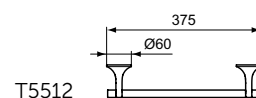

Colours:

AA

GN

A2

A5