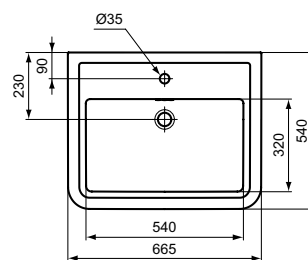

Calla

Calla vanity basin

Description

1 tap hole punched
With overflow (with 3 holes)
For assembly with: Furniture CONCA Vanity units or alone with Design siphon
In carton box
EN 14688

Product	W x D x H mm	Kg	Article-No.	Price/EUR
Vanity basin 86,5 cm, 1 tap hole	865 x 540 x 175	26,4	E224101	320,00
Vanity basin 66,5 cm, 1 tap hole	665 x 540 x 175	20,0	E223801	290,00

Recommended equipment

Fixation set M10 x 140 mm	WW965340	*
Design siphon G1 1/4	E0079AA	*
Design siphon G1 1/4	T4441GN	220,00
	T4441A2	220,00
	T4441A5	220,00
Design stop angle valve (water connection G1/2, connection with mixer 10 mm/ G3/8) - 1pc	A3491AA	*
Free waste G1 1/4 with white ceramic cover	E211401	71,00
Click-clack waste (with colored ceramic cover) for basins with overflow	E265301	69,00

* Refer to the General Price List of Ideal Standard

Colours

01 Euro White

Siphons:

AA Chrome

GN Silver Storm

A2 Brushed Gold

A5 Magnetic Grey

E2238