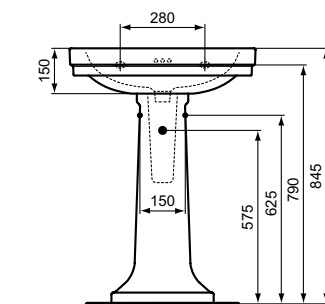

Calla

Calla washbasin 70, 60 cm

Description

With overflow (with 3 holes)

3 tap holes punched

For assembly with: CALLA Pedestal or alone with Design siphon

In carton box

EN 14688

Product	W x D x H mm	Kg	Article-No.	Price/EUR
Washbasin 70 cm, 3 tap holes punched	715 x 500 x 175	22,6	E222301	250,00
Washbasin 60 cm, 3 tap holes punched	615 x 500 x 175	19,6	E221801	226,00
Recommended equipment				
Pedestal for Calla wall mounted washbasin 70/60 cm			E222401	158,00
Fixation set M10 x 140 mm - please order 2 sets (4-point fixation)			WW965340	*
Design siphon G1 1/4			E0079AA	*
Design siphon G1 1/4			T4441GN	220,00
			T4441A2	220,00
			T4441A5	220,00
Design stop angle valve (water connection G1/2, connection with mixer 10 mm/ G3/8) - 1pc			A3491AA	*
Free waste G1 1/4 with white ceramic cover			E211401	71,00
Click-clack waste (with colored ceramic cover) for basins with overflow			E265301	69,00

* Refer to the General Price List of Ideal Standard

Colours

01 Euro White

Siphons:

AA Chrome

GN Silver Storm

A2 Brushed Gold

A5 Magnetic Grey

E2218