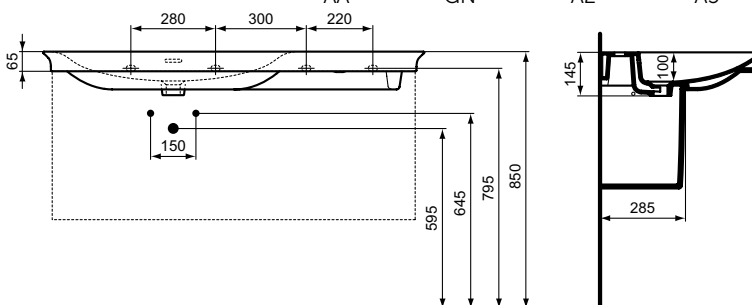

Siphons:

E2696