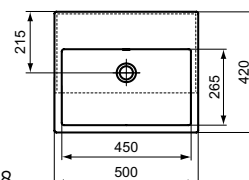

Extra semi-countertop basin 50 cm

Description

With tap hole punched and with overflow (slotted shape)

Without tap hole and with overflow (slotted shape)

Including fixation set E209167 and cutting template TT0299737

In carton box

EN 14688

Product	W x D x H mm	Kg	Article-No.	Price/EUR
Semi-countertop basin 50 cm with tap hole punched	500 x 420 x 145	13,8	T373501	261,00
			T3735V1	340,00
Semi-countertop basin 50 cm without tap hole punched	500 x 420 x 145	13,8	T427801	261,00
Recommended equipment				
Design siphon G1 1/4			E0079AA	*
Design siphon G1 1/4			T4441GN	220,00
			T4441A2	220,00
			T4441A5	220,00
Design stop angle valve (water connection G1/2, connection with mixer 10 mm/ G3/8) - 1pc			A3491AA	*
Free waste G1 1/4 with white ceramic cover			E211401	71,00
Click-clack waste (with colored ceramic cover) for basins with overflow			E265301	69,00

* Refer to the General Price List of Ideal Standard

Colours

01 Euro White

V1 Silk White (Matt White)

Siphons:

AA Chrome

GN Silver Storm

A2 Brushed Gold

A5 Magnetic Grey

T3735

T4278