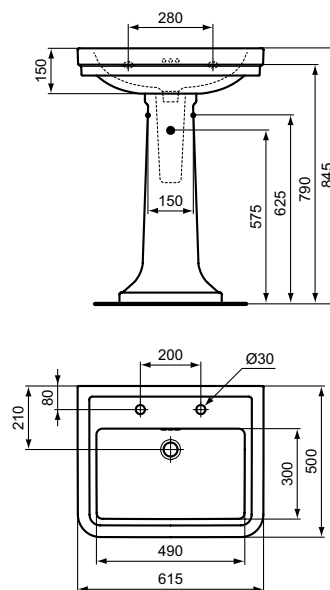

Calla

Calla washbasin 70, 60 cm

Description

With overflow (with 3 holes)

2 tap holes punched

For assembly with: CALLA Pedestal or alone with Design siphon

In carton box

EN 14688

Product	W x D x H mm	Kg	Article-No.	Price/EUR
Washbasin 70 cm, 2 tap holes punched	715 x 500 x 175	22,6	E222201	250,00
Washbasin 60 cm, 2 tap holes punched	615 x 500 x 175	19,6	E221701	226,00
Recommended equipment				
Pedestal for Calla wall mounted washbasin 70/60 cm			E222401	158,00
Fixation set M10 x 140 mm - please order 2 sets (4-point fixation)			WW965340	*
Design siphon G1 1/4			E0079AA	*
Design siphon G1 1/4			T4441GN	220,00
			T4441A2	220,00
			T4441A5	220,00
Design stop angle valve (water connection G1/2, connection with mixer 10 mm/ G3/8) - 1pc			A3491AA	*
Free waste G1 1/4 with white ceramic cover			E211401	71,00
Click-clack waste (with colored ceramic cover) for basins with overflow			E265301	69,00

* Refer to the General Price List of Ideal Standard

Colours

01 Euro White

Siphons:

AA Chrome

GN Silver Storm

A2 Brushed Gold

A5 Magnetic Grey

E2217