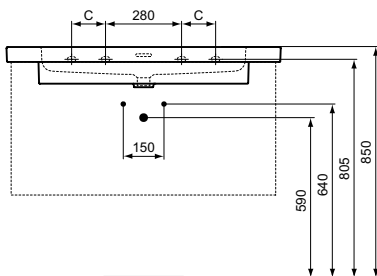

	A	B	C
T4372	1210	890	160
T4368	1010	750	125

	A	B	C
T4364	810	610	200
T4360	610	470	170

Extra

Extra double washbasin 120 cm

Ceramic products

Description

Wall mounted
 With 1 tap hole punched and 1 overflow per each basin bowl (slotted shape)
 Non-grinded underneath (Glazed underneath): not suitable for worktop installation (flatness is not ensured)
 Grinded underneath: suitable for worktop installation (flatness is ensured)
 In carton box
 EN 14688