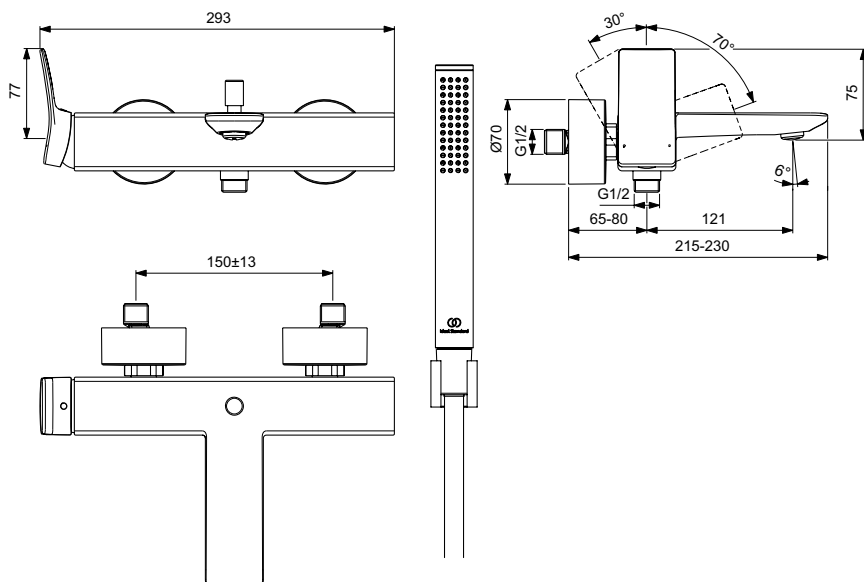

Conca

Conca exposed bath & shower mixer

Description

38 mm ceramic cartridge FirmaFlow®+ with hot water limiter, no click
Ideal Standard logo on the body
Metal handle without red/blue printing
Check valve
S-connectors with noise reducers
Coin slot aerator M24x1
Automatic diverter

Accessories:

- metal stick hand shower, IS logo
- IdealFlex shower hose 1250 mm
- square Wall bracket

Finishes:

- technology electroplating (AA)
- technology PVD (GN, A2, A5)

Colours

- AA Chrome
- GN Silver Storm
- A2 Brushed Gold
- A5 Magnetic Grey

Product

Exposed bath & shower mixer with accessories

Article-No.

Price/EUR

BC763AA	487,00
BC763GN	782,00
BC763A2	782,00
BC763A5	782,00

Colours:

AA

GN

A2

A5