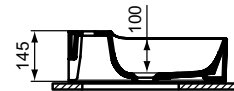

Siphons:

AA Chrome

GN Silver Storm

A2 Brushed Gold

A5 Magnetic Grey