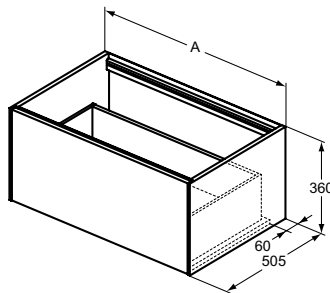

Recommended equipment

Space Saving Siphon	EE23033967	*

* Refer to the General Price List of Ideal Standard

	A
T3933	1200
T3988	1000
T3985	800
T3982	600