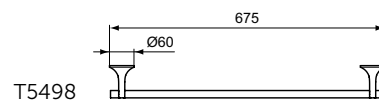

Colours:

AA

GN

A2

A5