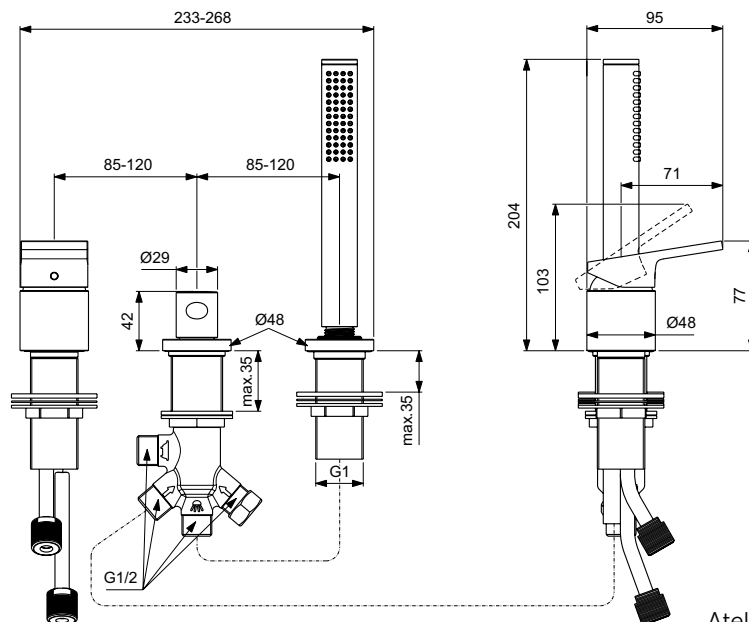

Colours:

AA

GN

A2

A5