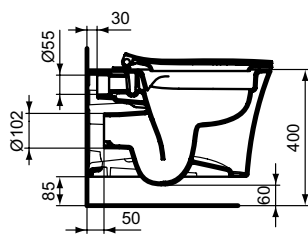

Colours

01 Euro White

E2636, E2667