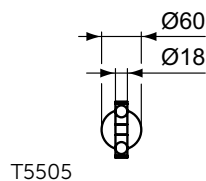

* Please check with country representative offices (quoted on the last page).

Colours:

AA

GN

A2

A5

La Dolce Vita

La Dolce Vita tissue holder