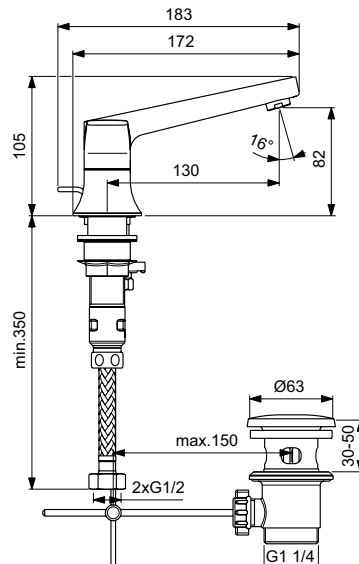

Colours:

AA

GN

A2

A5