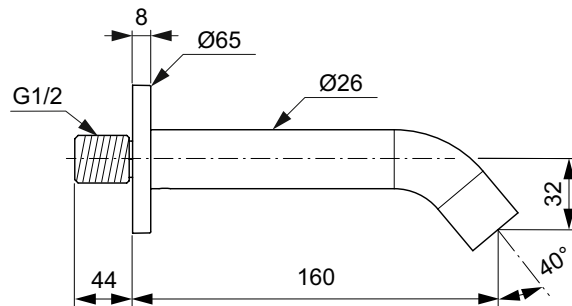

Joy

Joy wall spout

Description

Tubular spout 160 mm
Metal escutcheon Ø 65 mm with logo Ideal Standard
Caché laminar M24x1
G1/2 connection
Finishes:
- technology electroplating (AA)
- technology PVD (GN, A2, A5)

Colours

AA Chrome
GN Silver Storm
A2 Brushed Gold
A5 Magnetic Grey

Sanitary brass

Product	Article-No.	Price/EUR
Wall spout 160 mm	BC805AA	70,00
	BC805GN	112,00
	BC805A2	112,00
	BC805A5	112,00

Colours:

AA

GN

A2

A5