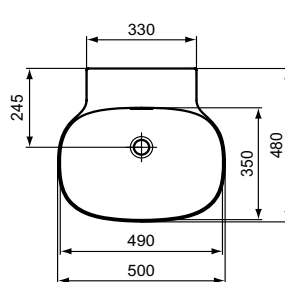

Linda-X

Linda-X washbasin 60, 50 cm

Description

For wall mounted installation - alone
Non-grinded underneath
Without tap hole punched
With overflow
In carton box
EN 14688

Ceramic products

Product	W x D x H mm	Kg	Article-No.	Price/EUR
Washbasin 60 cm, without taphole punched	600 x 500 x 135	15,5	T475601	421,00
Washbasin 50 cm, without taphole punched	500 x 480 x 135	12,5	T475401	350,00

Recommended equipment

Design siphon G1 1/4	E0079AA	*
Design siphon G1 1/4	T4441GN	220,00
	T4441A2	220,00
	T4441A5	220,00
Design stop angle valve (water connection G1/2, connection with mixer 10 mm/ G3/8) - 1pc	A3491AA	*
Free waste G1 1/4 with chrome cover	J3291AA	*
Free waste G1 1/4 with white ceramic cover	E211401	71,00
	E2114V1	87,00
Fixation set M10 x 140 mm - please order 2 sets (4-point fixation)	WW965340	*
Click-clack waste (with colored ceramic cover) for basins with overflow	E265301	69,00

* Refer to the General Price List of Ideal Standard

Colours

01 Euro White

Siphons:

T4756

T4754