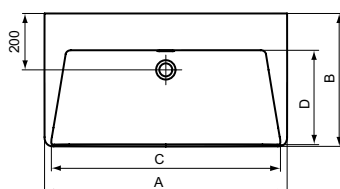

La Dolce Vita

La Dolce Vita vanity basin

NEW

Description

Symmetrical central hand basin

Without tap hole

With overflow (slotted shape)

In carton box

EN 14688

For assembly with Conca furniture basin units or semi-pedestal E267101

Expected availability in April 2024. Please check it with country representative offices, quoted on last page.

Semi-pedestal

In carton box

Expected availability in April 2024. Please check it with country representative offices, quoted on last page.

reddot winner 2024

Product	W x D x H mm	Kg	Article-No.	Price/EUR
Vanity basin 86 cm	860 x 470 x 145	24,5	E270101	330,00
Vanity basin 66 cm	660 x 470 x 145	19,5	E270001	242,00

Recommended equipment

Fixation set M10 x 140 mm	WW965340	*
Semi-pedestal	E267101	96,00
Design siphon G1 1/4	E0079AA	*
Design siphon G1 1/4	T4441GN	220,00
	T4441A2	220,00
	T4441A5	220,00
Design stop angle valve (water connection G1/2, connection with mixer 10 mm/ G3/8) - 1pc	A3491AA	*
Free waste G1 1/4 with chrome cover	J3291AA	*
Free waste G1 1/4 with white ceramic cover	E211401	71,00
Click-clack waste (with chrome cover) for basins with overflow	E1483AA	68,00
Click-clack waste (with colored ceramic cover) for basins with overflow	E265301	69,00

* Refer to the General Price List of Ideal Standard

Colours

01 Euro White

Siphons:

mm	A	B	C	D
E2702	1060	535	1010	400
E2701	860	470	810	335
E2700	660	470	610	335