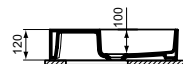

Solos

Solos vanity basin

NEW

Description

Diamatec® technology
20 cm deep tap deck for more space
2 tap holes Ø16 mm
Without overflow
Grinded underneath
In carton box
EN 14688

Expected availability in January 2025. Please check it with country representative offices, quoted on last page.

For combination with Solos sequential basin mixer & spout on left side of tap deck

Compatible with Conca, Finnese or Ideal Standard i.life B furniture

Optional

Movable solid surface shelf - product details on the next pages.

reddot winner 2024

Product	W x D x H mm	Kg	Article-No.	Price/EUR
Vanity basin 121 cm, 2 tap holes punched	1215 x 515 x 120	41,0	T536801 T5368V2	904,00 1 174,00
Vanity basin 101 cm, 2 tap holes punched	1015 x 515 x 120	35,5	T537001 T5370V2	752,00 978,00

Recommended equipment

Fixation set M10 x 140 mm (in case of 4 point fixation - 2 sets needed)	WW965340	*
Design siphon G1 1/4	E0079AA	*
Design siphon G1 1/4	T4441GN	220,00
	T4441A2	220,00
	T4441A5	220,00
Design stop angle valve (water connection G1/2, connection with mixer 10 mm/ G3/8) - 1pc	A3491AA	*
Free waste G1 1/4 with chrome cover	J3291AA	*
Free waste G1 1/4 with white ceramic cover	E211401	71,00
	E2114V2	87,00

* Refer to the General Price List of Ideal Standard

Colours

1. 01 Euro White
   V2 Black Gloss

Products:

V2

Siphons:

AA

GN

A2

A5