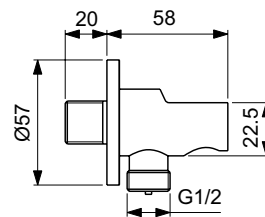

Shower accessories

Description

Hand shower support
Cylindrical design
Metal escutcheon, with plastic insert
Finishes:
- technology electroplating (AA)
- technology PVD (GN, A2, A5)

Hand shower support with G1/2 connection
Cylindrical design
Metal escutcheon, with plastic insert
G 1/2 connection w/ back flow prevention
Finishes:
- technology electroplating (AA)
- technology PVD (GN, A2, A5)

Colours

AA Chrome
GN Silver Storm
A2 Brushed Gold
A5 Magnetic Grey

Product	Article-No.	Price/EUR
Hand shower support	BC806AA	*
	BC806GN	*
	BC806A2	*
	BC806A5	*
Hand shower support with G1/2 connection	BC807AA	*
	BC807GN	*
	BC807A2	*
	BC807A5	*

* Refer to the General Price List of Ideal Standard

Colours:

AA

GN

A2

A5

BC806

BC807

Sanitary brass