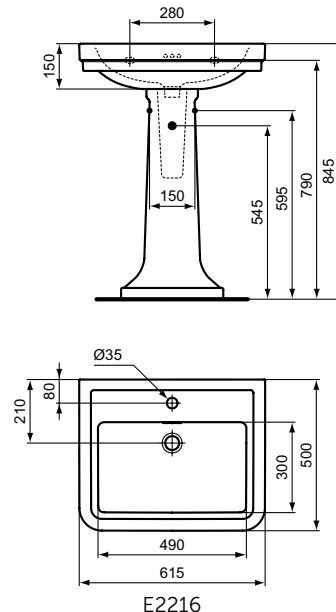

Siphons:

AA Chrome

GN Silver Storm

A2 Brushed Gold

A5 Magnetic Grey