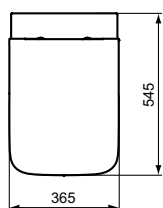

Colours

- 01 Euro White
- V1 Silk White (Matt White)

T4656, T3926, T3927