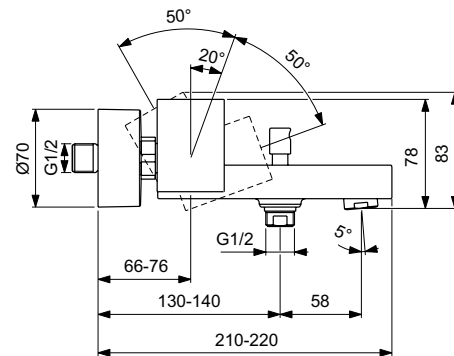

Colours:

AA

GN

A2

A5