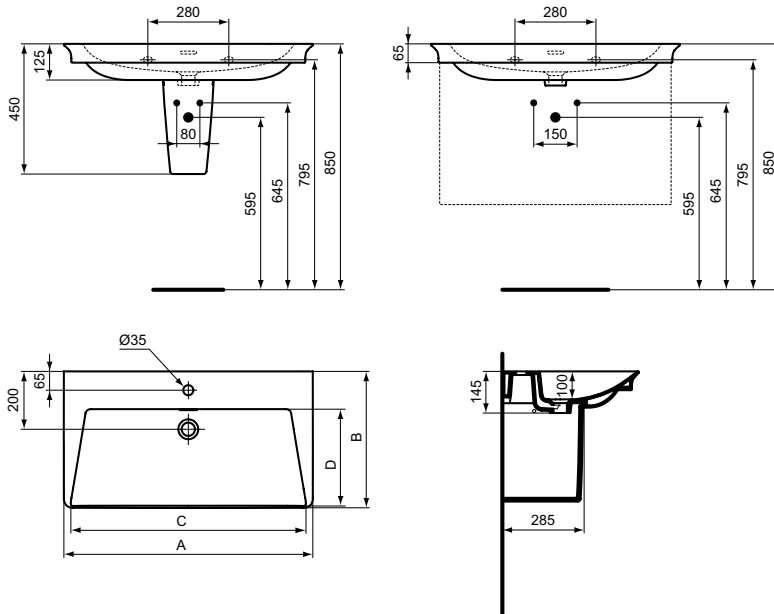

Siphons:

mm	A	B	C	D
E2631	1060	535	1010	400
E2629	860	470	810	335
E2644	660	470	610	335