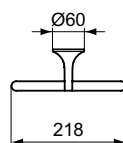

A5

La Dolce Vita

La Dolce Vita towel rail

NEW

Description

Towel rail
 Sizes 80, 60, 45, 30 cm
 Including fixing set
 Finishes:
 - technology electroplating (AA)
 - technology PVD (GN, A2, A5)

Expected availability in April 2024. Please check it with country representative offices (quoted on last page).