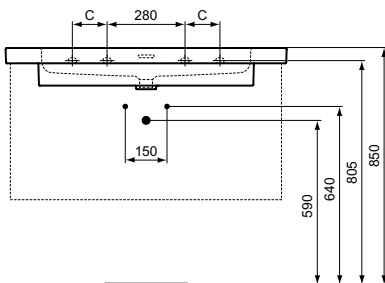

Siphons:

AA Chrome

GN Silver Storm

A2 Brushed Gold

A5 Magnetic Grey

	A	B	C
T4373	1210	890	160
T4369	1010	750	125