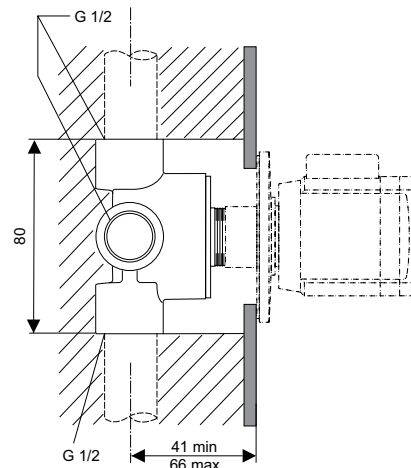

Joy-Neo

Joy-Neo built-in valve diverter

Description

On/Off valve Kit 2 version (visible part)
Cylindrical handle
Square metal escutcheon without logo
To be used only in combination with A2391NU Kit 1 (internal part)
G1/2" connection, 3/4 positions - 1 inlet, 3 outlets
Finishes:
- technology electroplating (AA)
- technology PVD (A5)

Colours

AA Chrome
A5 Magnetic Grey

Sanitary brass

Product	Article-No.	Price/EUR
Built-in valve diverter Kit2	A7568AA	119,00
	A7568A5	192,00
Necessary equipment		
Multiway diverter built-in (1 inlet, 3 outlets)	A2391NU	*

* Refer to the General Price List of Ideal Standard

Colours:

AA

A5

A2391