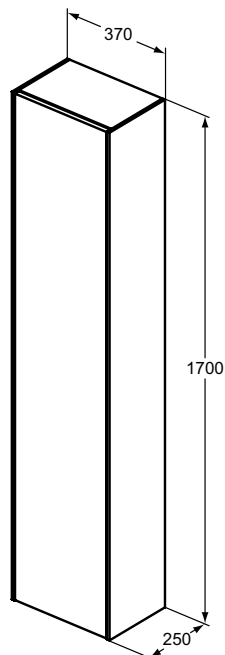

Conca

Conca column unit

Description

Tall Column unit

Reversible unit
1 door
Push to open system
4 Glass and 1 wooden shelves

Colours

Y1 Matt White (Lacquered)
Y2 Matt Anthracite (Lacquered)
Y3 Matt Sunset (Lacquered)
Y4 Smoked Oak (Real wood veneer)
Y5 Dark Walnut (Real wood veneer)
Y6 Light Oak (Real wood veneer)

Product	W x D x H mm	Kg	Article-No.	Price/EUR
Tall Column unit	370 x 250 x 1700	35,5	T3955Y1	969,00
			T3955Y2	969,00
			T3955Y3	969,00
			T3955Y4	1 066,00
			T3955Y5	1 066,00
			T3955Y6	1 066,00

Colours: