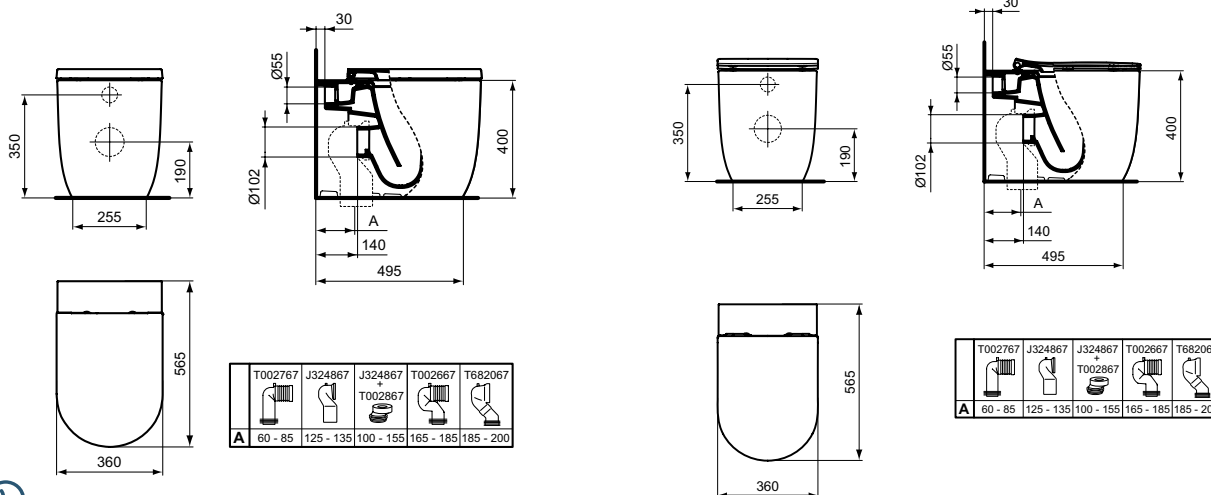

Colours

- 01 Euro White
- V1 Silk White (Matt White)