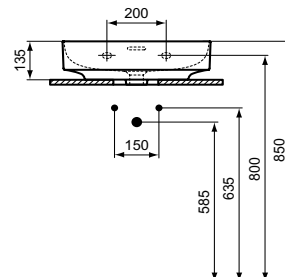

T4755

T4753

Linda-X

Linda-X washbasin 60, 50 cm

Description

For wall mounted installation - alone
 Non-grinded underneath
 Without tap hole punched
 With overflow
 In carton box
 EN 14688

Ceramic products

Product	W x D x H mm	Kg	Article-No.	Price/EUR
Washbasin 60 cm, without taphole punched	600 x 500 x 135	15,5	T475601	421,00
Washbasin 50 cm, without taphole punched	500 x 480 x 135	12,5	T475401	350,00