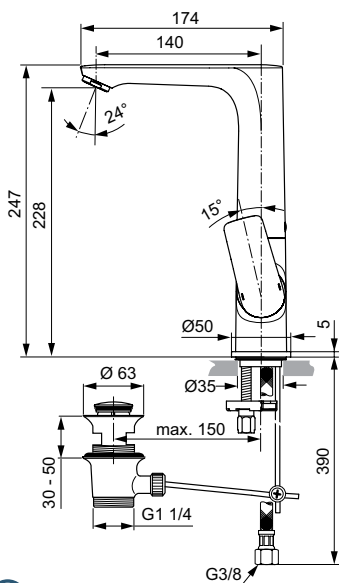

Colours:

AA

GN

A2

A5

A7020