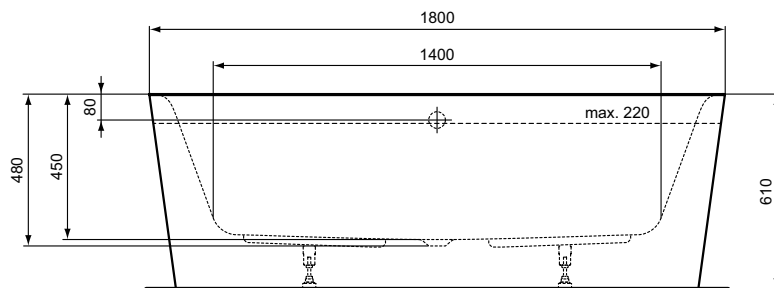

Colour

01 Euro White

Product	Kg	Article-No.	Price/EUR
Freestanding/Wall Double-Ended Bathtub with Waste filler 180x80 cm	66,0	T994101	2 712,00