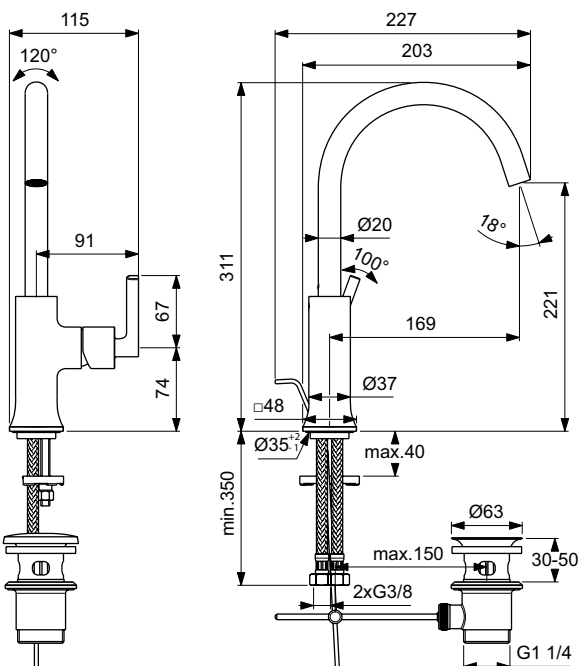

Colours:

AA

A5

BD149