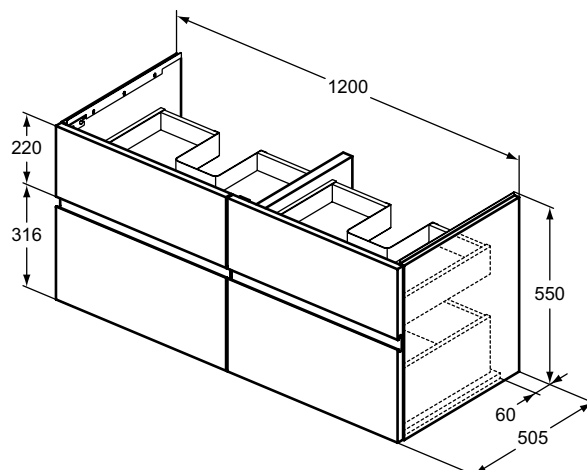

Recommended equipment

Space Saving Siphon	EE23033967	*

* Refer to the General Price List of Ideal Standard