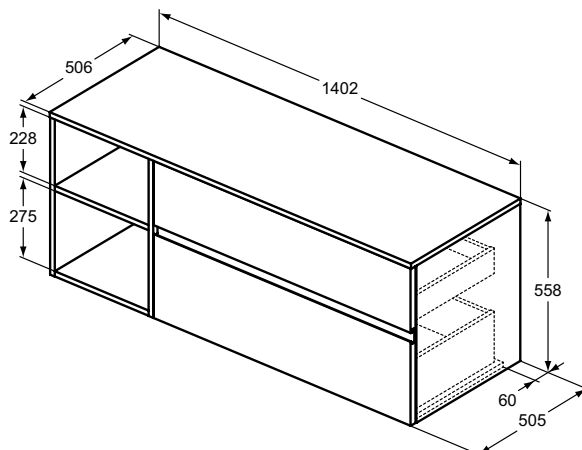

Recommended equipment

Space Saving Siphon	EE23033967	*

* Refer to the General Price List of Ideal Standard