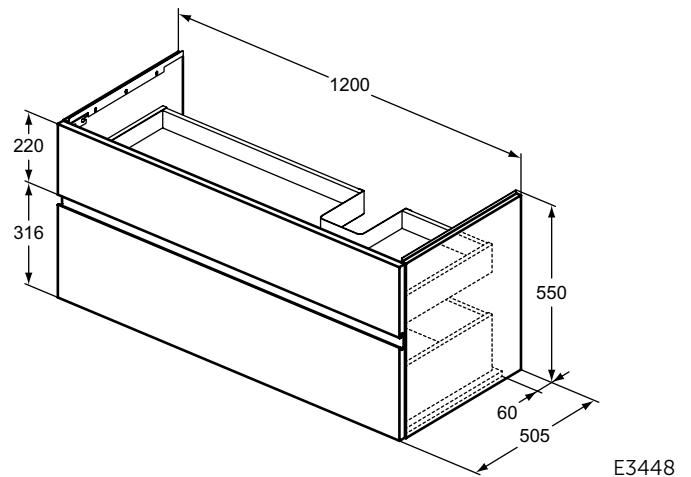

Finesse

Finesse vanity basin unit 120, 100 cm

Product	W x D x H mm	Kg	Article-No.	Price/EUR
Asymmetrical Right hand basin unit 100 cm	1000 x 505 x 550		E3446Y1	802,00
			E3446Y2	802,00
			E3446UP	802,00
			E3446UQ	802,00
			E3446UR	802,00
			E3446US	802,00

Recommended equipment

Space Saving Siphon	EE23033967	*

* Refer to the General Price List of Ideal Standard