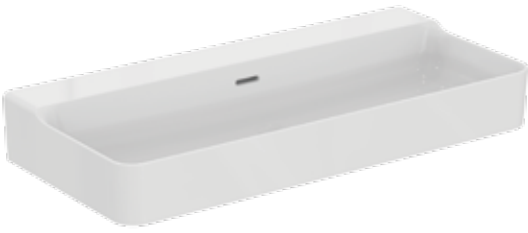

Conca

Conca washbasin 100 cm