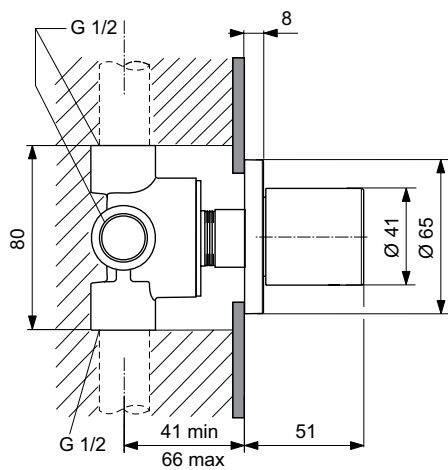

Colours:

AA

A5

A7567