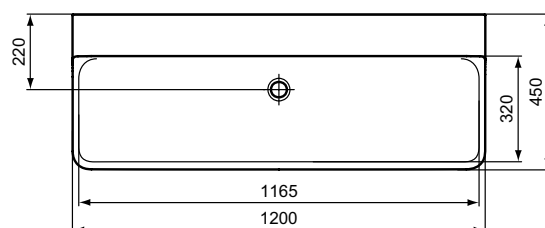

Siphons:

AA Chrome

GN Silver Storm

A2 Brushed Gold

A5 Magnetic Grey