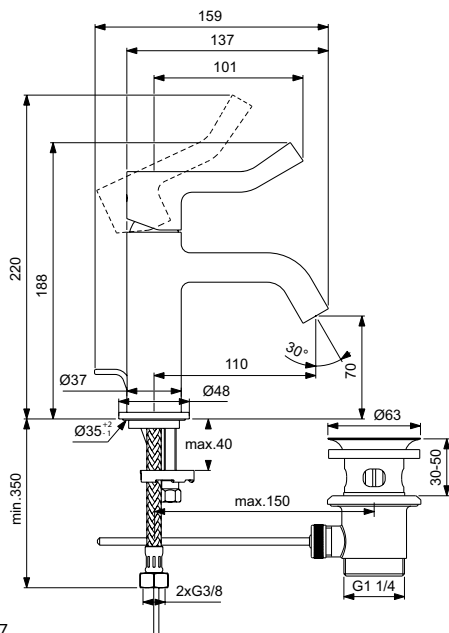

Colours:

BD467