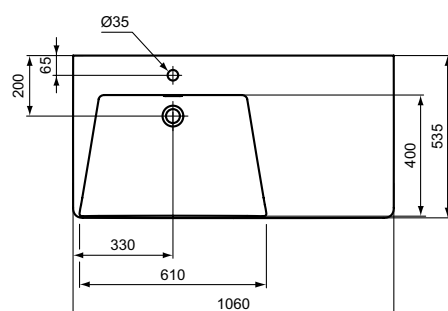

La Dolce Vita

La Dolce Vita vanity basin

NEW

Description

Asymmetrical Vanity basin 106 cm

With 1 tap hole

With overflow (slotted shape)

- Left hand basin

- Right hand basin

In carton box

EN 14688

For assembly with Conca furniture basin units or semi-pedestal E267101

Expected availability in April 2024. Please check it with country representative offices, quoted on last page.

Semi-pedestal

In carton box

Expected availability in April 2024. Please check it with country representative offices, quoted on last page.

reddot winner 2024

Product	W x D x H mm	Kg	Article-No.	Price/EUR
Vanity basin, Left hand	1060 x 535 x 145	33,0	E264601	468,00
Vanity basin, Right hand	1060 x 535 x 145	33,0	E264701	468,00

Recommended equipment

Fixation set M10 x 140 mm (in case of 3 point fixation - 2 sets needed)	WW965340	*
Semi-pedestal	E267101	96,00
Design siphon G1 1/4	E0079AA	*
Design siphon G1 1/4	T4441GN	220,00
	T4441A2	220,00
	T4441A5	220,00
Design stop angle valve (water connection G1/2, connection with mixer 10 mm/ G3/8) - 1pc	A3491AA	*
Free waste G1 1/4 with chrome cover	J3291AA	*
Free waste G1 1/4 with white ceramic cover	E211401	71,00
Click-clack waste (with chrome cover) for basins with overflow	E1483AA	68,00
Click-clack waste (with colored ceramic cover) for basins with overflow	E265301	69,00

* Refer to the General Price List of Ideal Standard

Colours

01 Euro White

Siphons:

E2646