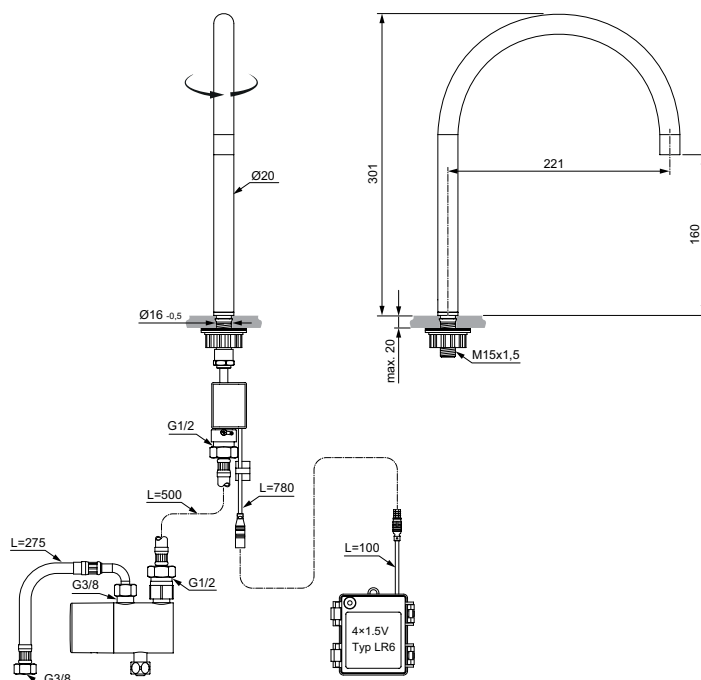

Solos

Solos electronic basin mixer

NEW

Description

One hole electronic basin mixer
Round rotating tubular spout
Cache aerator 5 l/min
Capacitive sensor for automatic open and close with hand presence
Safety time guarantees shut-off of water flow after 30 seconds
Battery box for 4xAA alkaline batteries
Detection selector on the battery box for:
- Sensitivity adjustment setting from 0-5 (factory setting is 0)
- Cleaning mode activation
- Long flush activation
LED indicator located on the battery box flash when the product is power ON for calibration, or if the batteries are low and need to be changed.
Flexible hoses G3/8"
Ideal Standard micro thermostat for pre-mixed water control
To be combined with dedicated Solos ceramic washbasins (1 tap hole)
Finishes:
- technology electroplating (AA)
- technology PVD (GN, A2, A5)
- technology powder coating (XG, AC)

reddot winner 2024

Colours

AA Chrome
GN Silver Storm
A2 Brushed Gold
A5 Magnetic Grey
XG Silk Black
AC Glossy White

Product

One hole electronic basin mixer

Article-No.

Price/EUR

A7832AA	526,00
A7832GN	723,00
A7832A2	723,00
A7832A5	723,00
A7832XG	608,00
A7832AC	608,00

Colours: