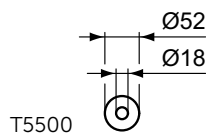

* Please check with country representative offices (quoted on the last page).

Colours:

AA

GN

A2

A5

La Dolce Vita

La Dolce Vita tissue holder