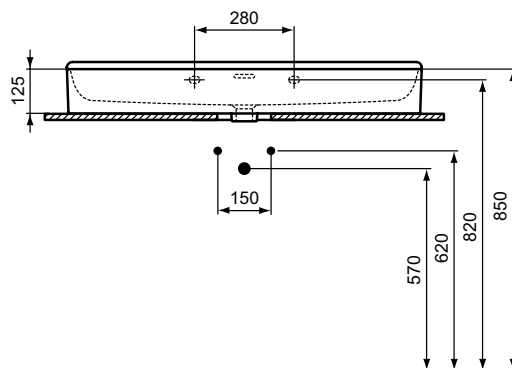

Siphons:

AA Chrome

GN Silver Storm

A2 Brushed Gold

A5 Magnetic Grey