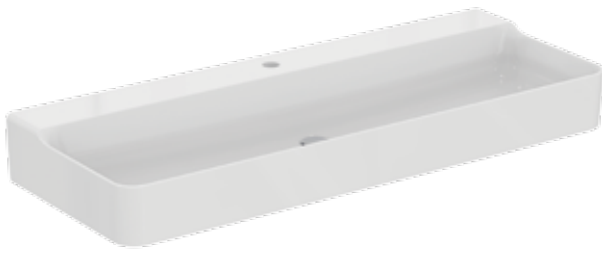

Conca

Conca washbasin 120 cm

Ceramic products