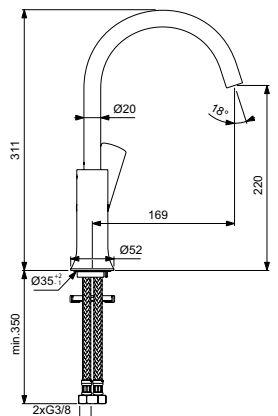

La Dolce Vita

La Dolce Vita High spout basin

NEW

Description

- One-hole High spout basin mixer
- 28 mm FirmaFlow® ceramic cartridge with hot water limiter
- Ideal Standard logo on the body
- Metal handle without red/blue printing
- Aerator M24x1 - 5 l/min
- Easy-Fix installation
- Flexible hoses PEX G3/8" for water supply
- Metal pop-up waste
- Comply with EN817
- Finishes:
  - technology electroplating (AA)
  - technology PVD (GN, A2, A5)
- Model without pop-up waste

Expected availability in April 2024. Please check it with country representative offices, quoted on last page.

Colours

- AA Chrome
- GN Silver Storm
- A2 Brushed Gold
- A5 Magnetic Grey

reddot winner 2024

DESIGN
AWARD
2024

Product

One-hole High spout basin mixer with pop-up waste

Article-No.

Price/EUR

BD657AA	168,00
BD657GN	269,00
BD657A2	269,00
BD657A5	269,00
BD658AA	160,00
BD658GN	256,00
BD658A2	256,00
BD658A5	256,00

One-hole High spout basin mixer without pop-up waste

Sanitary brass

Colours:

AA

GN

A2

A5