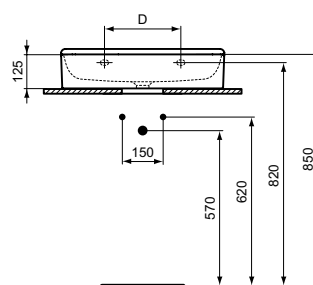

Siphons:

AA Chrome

GN Silver Storm

A2 Brushed Gold

A5 Magnetic Grey

	A	B	C	D
T3796/T3830	800	780	65	280
T3791/T3824	600	580	70	280
T3786/T3816	500	480	70	200