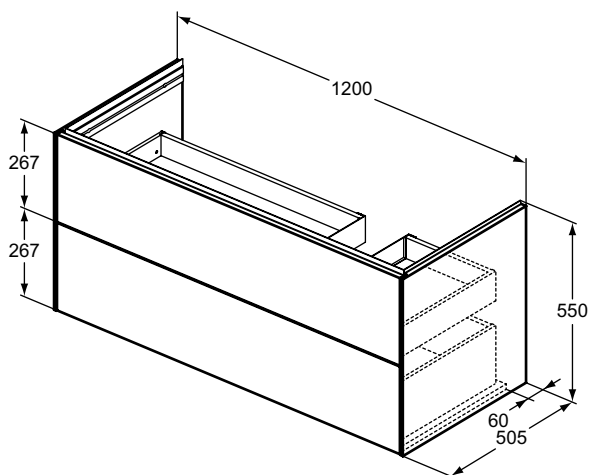

T5582

T5583