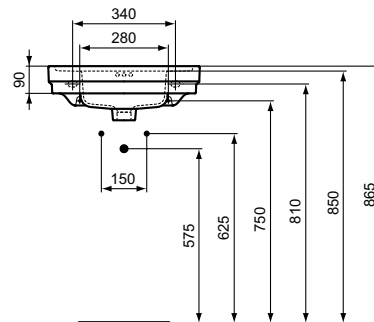

Siphons:

AA Chrome

GN Silver Storm

A2 Brushed Gold

A5 Magnetic Grey

E2234