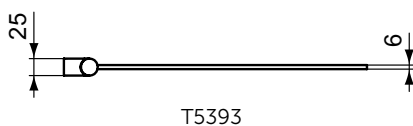

Conca

Conca towel bar

Description

Towel bar single, 45 cm - Squared
180° turnable
Including fixing set
Finishes:
- technology electroplating (AA)
- technology PVD (GN, A2, A5)

Towel bar double, 45 cm - Squared
180° turnable
Including fixing set
Finishes:
- technology electroplating (AA)
- technology PVD (GN, A2, A5)

Colours

AA Chrome
GN Silver Storm
A2 Brushed Gold
A5 Magnetic Grey

Product	Article-No.	Price/EUR
Towel bar single, 45 cm - Squared	T5393AA	58,00
	T5393GN	93,00
	T5393A2	93,00
	T5393A5	93,00
Towel bar double, 45 cm - Squared	T5395AA	83,00
	T5395GN	133,00
	T5395A2	133,00
	T5395A5	133,00

Colours:

AA

GN

A2

A5

T5393

T5395

Accessories