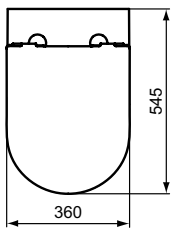

Colours

01 Euro White

E2636, E2667