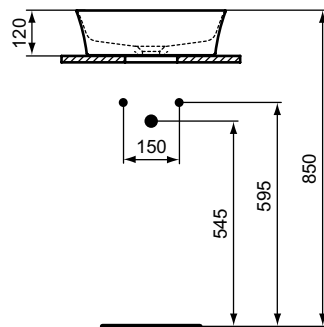

* Refer to the General Price List of Ideal Standard

Ipalys

Ipalys vessel basin 40 cm

Description

Round Vessel basin with thin walls
 Diamatec® technology
 Without tap-hole and with overflow
 Incl. fixation set D570967 and cutting template TT0293384
 In carton box
 EN 14688