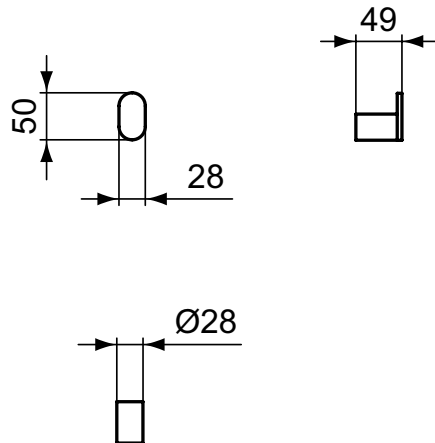

GN

A2

A5

Conca

Conca robe hook

Description

Single robe hook - Squared
Including fixing set

Finishes: