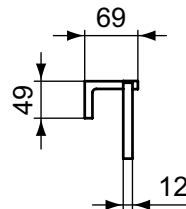

Conca

Conca towel ring

Description

Towel ring - Squared
Including fixing set

Finishes:

- technology electroplating (AA)
- technology PVD (GN, A2, A5)

Colours

AA Chrome
GN Silver Storm
A2 Brushed Gold
A5 Magnetic Grey

Product	Article-No.	Price/EUR
Towel ring - Squared	T4502AA	88,40
	T4502GN	158,60
	T4502A2	158,60
	T4502A5	158,60

Colours:

AA

GN

A2

A5