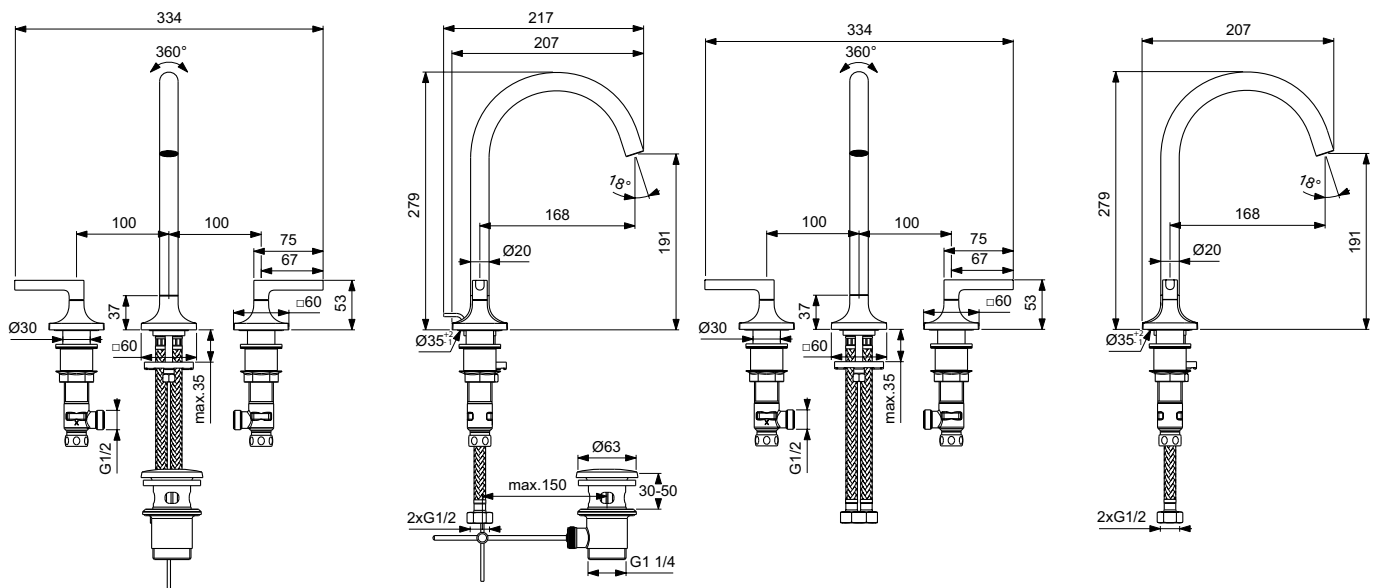

BD146

Colours:

AA

A5

BD144