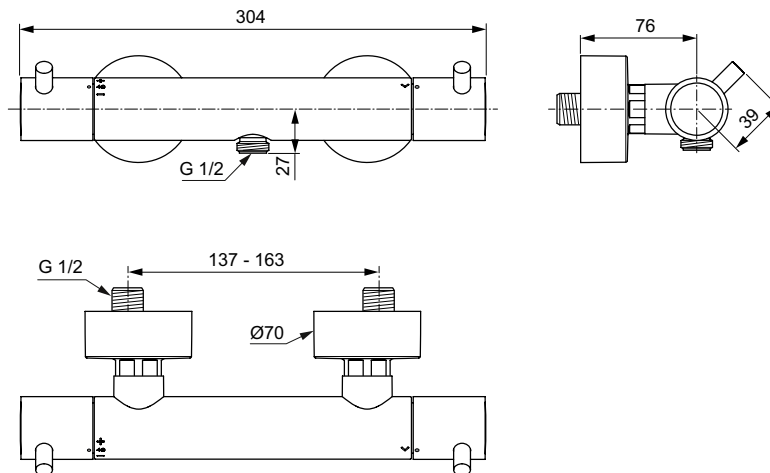

Colours

AA Chrome
GN Silver Storm
A2 Brushed Gold
A5 Magnetic Grey

Sanitary brass

Product	Article-No.	Price/EUR
Exposed thermostatic shower mixer	A7587AA	*
	A7587GN	*
	A7587A2	*
	A7587AA	*

* Refer to the General Price List of Ideal Standard

Colours:

AA

GN

A2

A5