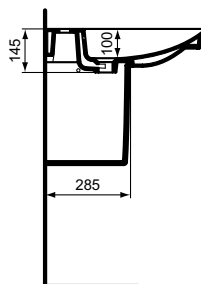

La Dolce Vita

La Dolce Vita vanity basin

NEW

Description

Asymmetrical Vanity basin 106 cm

With 3 tap holes

With overflow (slotted shape)

- Left hand basin

- Right hand basin

In carton box

EN 14688

For assembly with Conca furniture basin units or semi-pedestal E267101

Expected availability in April 2024. Please check it with country representative offices, quoted on last page.

Semi-pedestal

In carton box

Expected availability in April 2024. Please check it with country representative offices, quoted on last page.

reddot winner 2024

Product	W x D x H mm	Kg	Article-No.	Price/EUR
Vanity basin, Left hand	1060 x 535 x 145	33,0	E267801	468,00
Vanity basin, Right hand	1060 x 535 x 145	33,0	E267901	468,00

Recommended equipment

Fixation set M10 x 140 mm (in case of 3 point fixation - 2 sets needed)	WW965340	*
Semi-pedestal	E267101	96,00
Design siphon G1 1/4	E0079AA	*
Design siphon G1 1/4	T4441GN	220,00
	T4441A2	220,00
	T4441A5	220,00
Design stop angle valve (water connection G1/2, connection with mixer 10 mm/ G3/8) - 1pc	A3491AA	*
Free waste G1 1/4 with chrome cover	J3291AA	*
Free waste G1 1/4 with white ceramic cover	E211401	71,00
Click-clack waste (with chrome cover) for basins with overflow	E1483AA	68,00
Click-clack waste (with colored ceramic cover) for basins with overflow	E265301	69,00

* Refer to the General Price List of Ideal Standard

Colours

01 Euro White

Siphons:

AA

GN

A2

A5

E2678

E2679