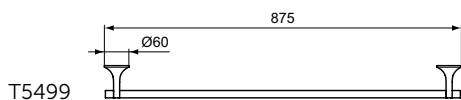

Colours:

AA

GN

A2

A5