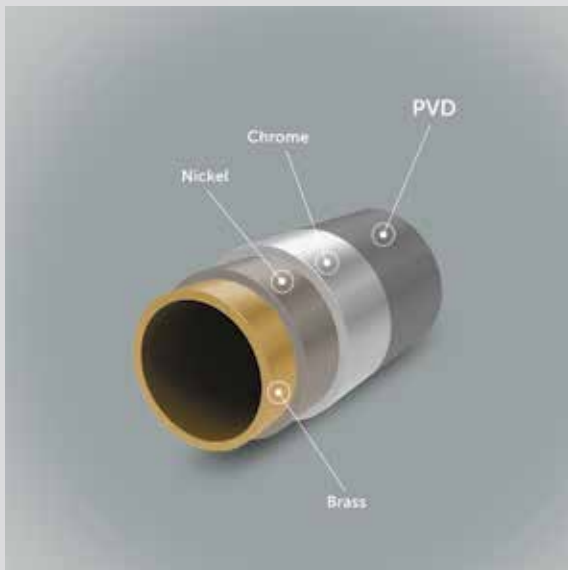

Unprecedented strength and durability

A material that allows highly complex and challenging designs

A unique blend of alumina and chamotte.

Diamatec® brass

Diamatec® Brass is our most advanced brassware engineering. Made possible by the development of a much stronger, corrosion-resistant zinc-copper alloy, Diamatec Brass enables Ideal Standard to create taps with optimal wall thickness, reducing raw material consumption without sacrificing durability.

CLEANER

AquaBlade® Technology ensures 95% of the surface is cleaned every time.

QUIETER

AquaBlade® is proven to be up to 25% quieter than equivalent models.

SMARTER

More effective and efficient use of water compared to standard flushes.

PVD

A superior surface that withstands scratches and abrasion. Ideal Standard's range of coloured fittings uses Physical Vapour Deposition (PVD) technology to apply fine layers of metal, atom by atom. This allows us to control the composition, hardness and durability of the surface compounds that coat our expertly engineered products. Independent testing demonstrates that PVD-finished taps from Ideal Standard are so durable, they are still free from scratches and abrasion marks after 10,000 use cycles¹. And, because we offer these shades consistently across taps, showering products and accessories, there's no compromising your design vision.

¹ Result of a hand abrasion test commissioned by Ideal Standard and conducted by Tribotron AG to international standard IEC 68-2-70 which provides a standard method of determining the resistance of surfaces and materials to abrasion arising from manual operation, such as rubbing by fingertips and hands.