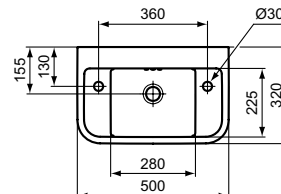

Calla

Calla handwash basin 45 cm

Description

With overflow (with 3 holes)
- Right tap hole
- left tap hole
- 2 tap holes punched
Including fixation set TT0299729.
In carton box
EN 14688

Ceramic products

Product	W x D x H mm	Kg	Article-No.	Price/EUR
Handwash basin 45 cm, right taphole	500 x 320 x 180	20,0	E223401	183,00
Handwash basin 45 cm, left taphole	500 x 320 x 180	20,0	E223301	183,00
Handwash basin 45 cm, 2 tapholes	500 x 320 x 180	20,0	E251701	183,00

Recommended equipment

Design siphon G1 1/4	E0079AA	*
Design siphon G1 1/4	T4441GN	220,00
	T4441A2	220,00
	T4441A5	220,00
Design stop angle valve (water connection G1/2, connection with mixer 10 mm/ G3/8) - 1pc	A3491AA	*
Free waste G1 1/4 with white ceramic cover	E211401	71,00
Click-clack waste (with colored ceramic cover) for basins with overflow	E265301	69,00

* Refer to the General Price List of Ideal Standard

Colours

01 Euro White

Siphons:

AA Chrome

GN Silver Storm

A2 Brushed Gold

A5 Magnetic Grey

E2234

E2233

E2517