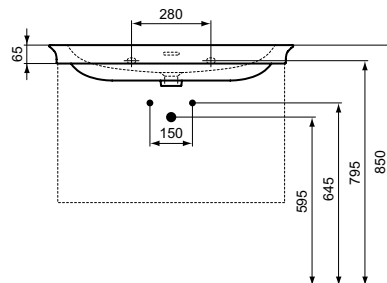

Siphons:

AA GN A2 A5

mm	A	B	C	D
E2677	1060	535	1010	400
E2676	860	470	810	335
E2675	660	470	610	335