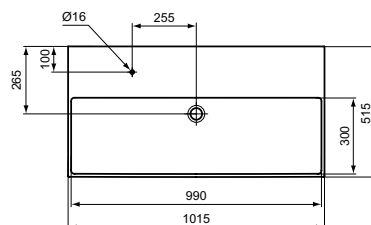

Solos

Solos vanity basin

Ceramic products

NEW **Description**

Diamatec® technology
20 cm deep tap deck for more space
1 tap hole Ø16 mm
Without overflow
Grinded underneath
In carton box
EN 14688

Expected availability in January 2025. Please check it with country representative offices, quoted on last page.

For combination with Solos electronic Basin Mixer & Spout on left side of tap deck, pre-mixer & electronics to be positioned under the tap deck

Compatible with Conca, Finnese or Ideal Standard i.life B furniture

Optional

Movable solid surface shelf - product details on the next pages.

reddot winner 2024

Product	W x D x H mm	Kg	Article-No.	Price/EUR
Vanity basin 121 cm, 1 tap hole punched	1215 x 515 x 120	41,0	T536701 T5367V2	904,00 1 174,00
Vanity basin 101 cm, 1 tap hole punched	1015 x 515 x 120	35,5	T536901 T5369V2	752,00 978,00

Recommended equipment

Fixation set M10 x 140 mm	WW965340	*
Design siphon G1 1/4	E0079AA	*
Design siphon G1 1/4	T4441GN	220,00
	T4441A2	220,00
	T4441A5	220,00
Design stop angle valve (water connection G1/2, connection with mixer 10 mm/ G3/8) - 1pc	A3491AA	*
Free waste G1 1/4 with chrome cover	J3291AA	*
Free waste G1 1/4 with white ceramic cover	E211401	71,00
	E2114V2	87,00

* Refer to the General Price List of Ideal Standard

Colours

- 01 Euro White
- V2 Black Gloss

Products:

V2

Siphons:

AA

GN

A2

A5

T5369