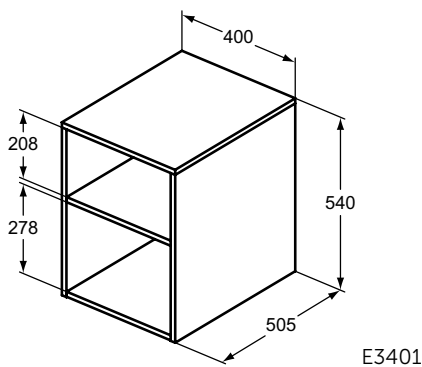

Product	W x D x H mm	Kg	Article-No.	Price/EUR
Side open unit with 1 internal shelf	400 x 505 x 540		E3401Y1	356,00
			E3401Y2	356,00
			E3401UP	356,00
			E3401UQ	356,00
			E3401UR	356,00
			E3401US	356,00
Side open unit	400 x 505 x 360		E3402Y1	285,00
			E3402Y2	285,00
			E3402UP	285,00
			E3402UQ	285,00
			E3402UR	285,00
			E3402US	285,00