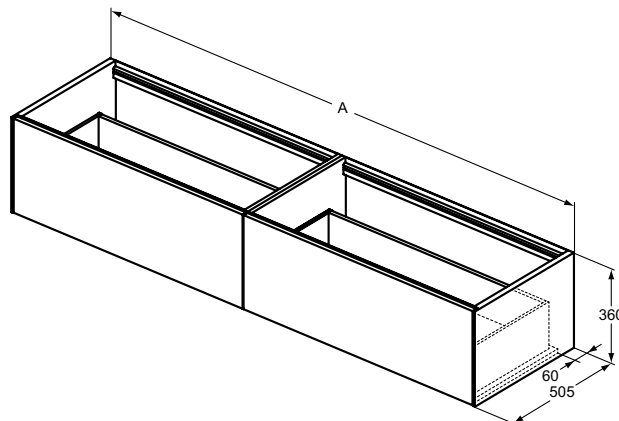

Recommended equipment

Space Saving Siphon	EE23033967	*

* Refer to the General Price List of Ideal Standard

	A
T4333	2385
T3987	1985
T3984	1585