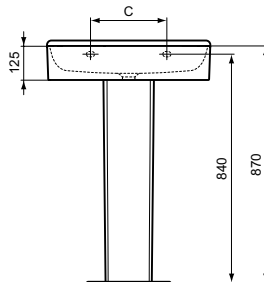

Siphons:

AA Chrome

GN Silver Storm

A2 Brushed Gold

A5 Magnetic Grey

	A	B	C
T3795/T3829	800	780	280
T3790/T3823	600	580	280
T3785/T3815	500	480	200