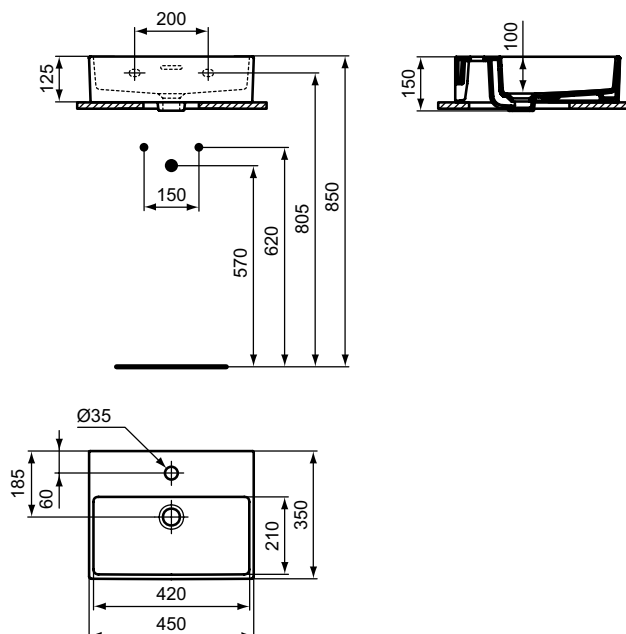

Extra

Extra handwash basin 45 cm

Description

Wall mounted
 Without tap hole and with overflow (slotted shape)
 Non-grinded underneath (Glazed underneath): not suitable for worktop installation (flatness is not ensured)
 Grinded underneath: suitable for worktop installation (flatness is ensured)
 In carton box
 EN 14688