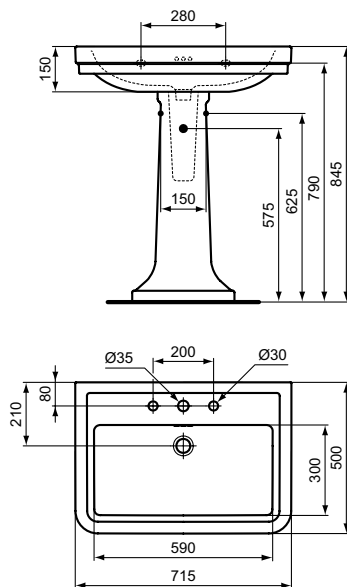

Siphons:

AA Chrome

GN Silver Storm

A2 Brushed Gold

A5 Magnetic Grey

E2223