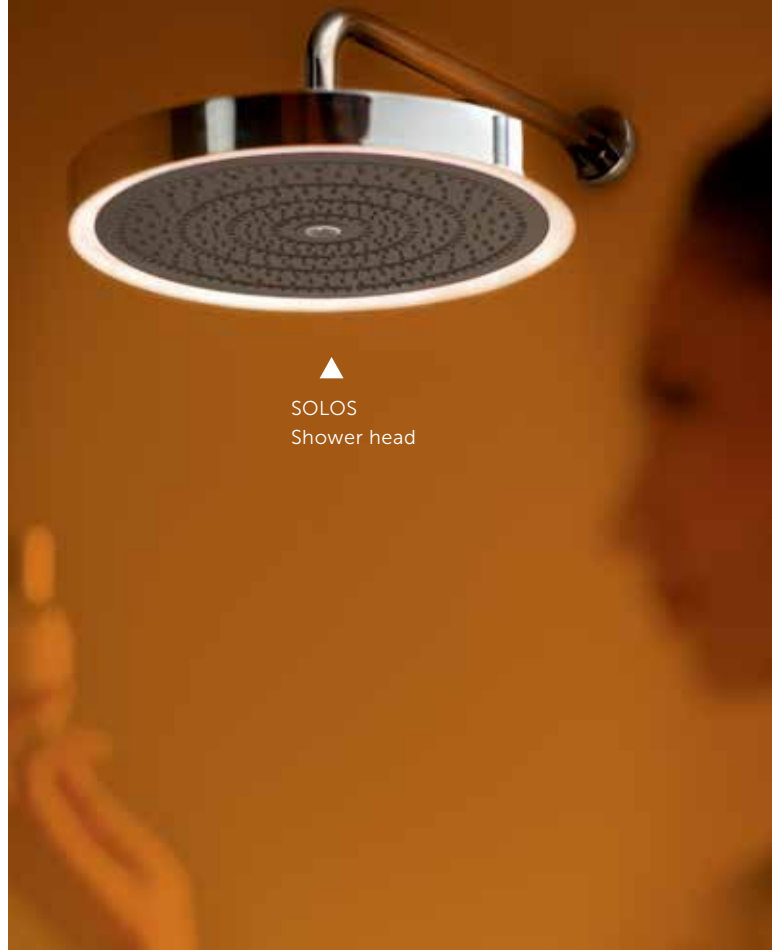

2 PIONEERING TECHNOLOGIES

Basins are made from Diamatec®, a unique ceramic material, proven to be extremely hard-wearing. The fitting features a sequential valve, allowing both temperature and flow control in one simple rotation of the control knob, avoiding unnecessary warm water use. A second model includes touchless capacitive sensor technology.

3 THE NEXT-LEVEL SHOWER EXPERIENCE

Thanks to the customisable ambient light, luxurious spray modes and intuitive smart controls the Solos shower solutions create an intricate play of light, colour and water for a spa-like feeling that delivers pure pleasure for the senses.

SOLOS
Shower head

SOLOS
Head and
hand shower

SOLOS
Basin mixer

SOLOS
Basin

SOLOS
Thermostatic
shower system

Singular™
from Ideal Standard

The Solos shower range combines intuitive controls with a sleek, minimalist look, to create a sophisticated all-in-one showering solution.