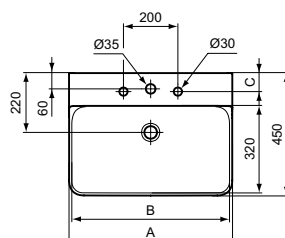

Siphons:

AA Chrome

GN Silver Storm

A2 Brushed Gold

A5 Magnetic Grey

	A	B	C	D
T3796/T3830	800	780	65	280
T3791/T3824	600	580	70	280
T3786/T3816	500	480	70	200