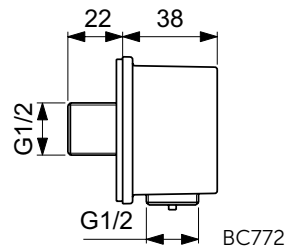

Shower accessories

Description

Wall elbow
Square design
Metal escutcheon
G 1/2 connection with back flow prevention
Finishes:
- technology electroplating (AA)
- technology PVD (GN, A2, A5)

Wall elbow
Cylindrical design
Metal escutcheon
G 1/2 connection with back flow prevention
Finishes:
- technology electroplating (AA)
- technology PVD (GN, A2, A5)

Colours

AA Chrome
GN Silver Storm
A2 Brushed Gold
A5 Magnetic Grey

Sanitary brass

Product	Article-No.	Price/EUR
Wall elbow, square design	BC772AA	*
	BC772GN	*
	BC772A2	*
	BC772A5	*
Wall elbow, cylindrical design	BC808AA	*
	BC808GN	*
	BC808A2	*
	BC808A5	*

* Refer to the General Price List of Ideal Standard

Colours:

AA

GN

A2

A5