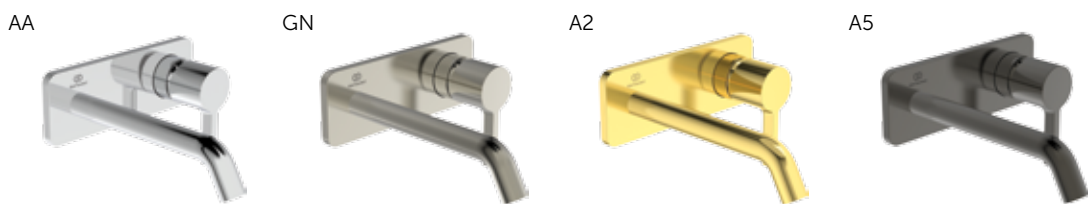

Necessary equipment

Kit 1 (internal part)	A1313NU	158,60
-----------------------	---------	--------

Colours:

Joy

Joy bidet mixer

Description

28 mm ceramic cartridge, hot water limiter, no click
 Ideal Standard logo on the body
 Metal handle without red/blue printing
 Ball Joint M18x1 with 5 l/min flow rate limiter
 Easy-Fix installation
 Flexible hoses PEX G3/8" for water supply
 Metal pop-up waste
 Finishes:
 - technology electroplating (AA)
 - technology PVD (GN, A2, A5)