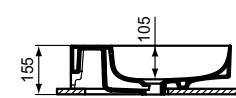

Siphons:

T4756