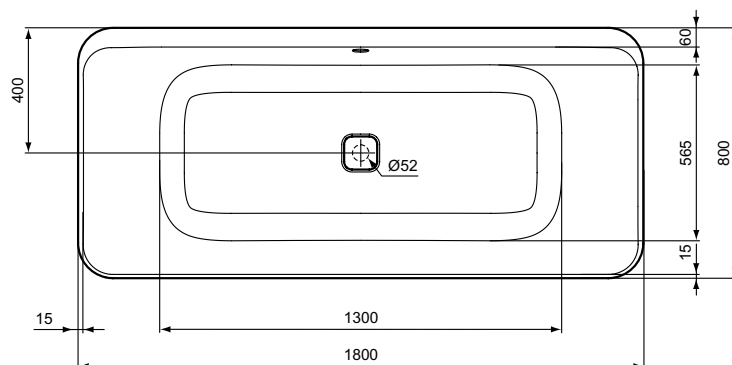

Tonic

Tonic II freestanding bathtub

Description

Freestanding double-ended bathtub 180x80 cm with Waste filler

4 mm, acrylic white

With drain and overflow set with bathtub filling function

Water capacity 275L

Color: White Matt/Black Matt

EN 14 516

- Model in White Matt color

Colours

V1 White Matt

V3 White Matt/Black Matt

Product

Freestanding double-ended bathtub 180x80 cm with Waste filler

Kg

Article-No.

Price/EUR

62,0

K8726V3

3 007,00

K8726V1

2 702,00