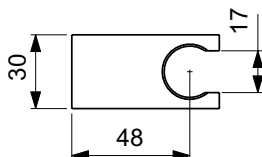

Shower accessories

Description

Hand shower support
Square design
Metal with plastic insert
Finishes:
- technology electroplating (AA)
- technology PVD (GN, A2, A5)

Hand shower support with G1/2 connection
Square design
Metal with plastic insert
G 1/2 connection w/ back flow prevention
Finishes:
- technology electroplating (AA)
- technology PVD (GN, A2, A5)

Colours

AA Chrome
GN Silver Storm
A2 Brushed Gold
A5 Magnetic Grey

Product	Article-No.	Price/EUR
Hand shower support	BC770AA	*
	BC770GN	*
	BC770A2	*
	BC770A5	*
Hand shower support with G1/2 connection	BC771AA	*
	BC771GN	*
	BC771A2	*
	BC771A5	*

* Refer to the General Price List of Ideal Standard

Colours:

AA

GN

A2

A5

BC770