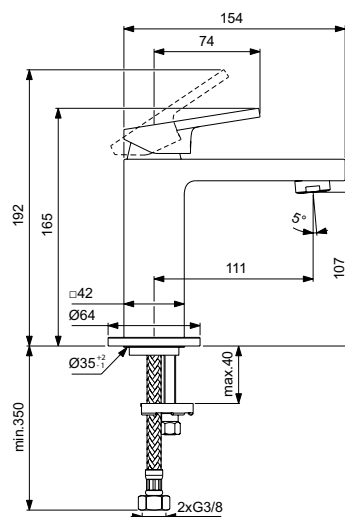

BD501

Ideal Standard