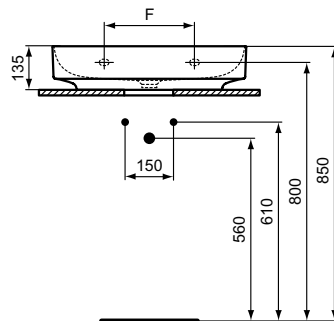

mm	A	B	C	D	E	F
T4993	750	500	740	370	580	280
T4990	600	500	590	370	430	280
T4987	500	480	490	350	330	200

Linda-X

Linda-X washbasin 75, 60, 50 cm

Description

Wall mounted
 For installation on furniture
 or worktop
 Cutting template TT0299731 included
 Grinded underneath
 3 tapholes punched
 Without overflow
 In carton box
 EN 14688