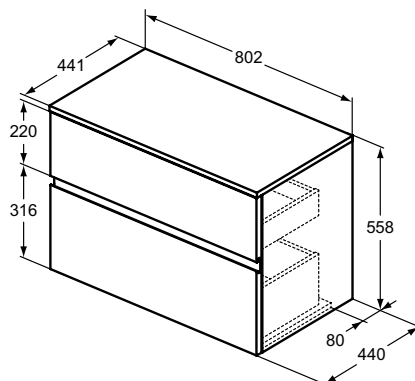

Recommended equipment

Space Saving Siphon	EE23033967	*

* Refer to the General Price List of Ideal Standard