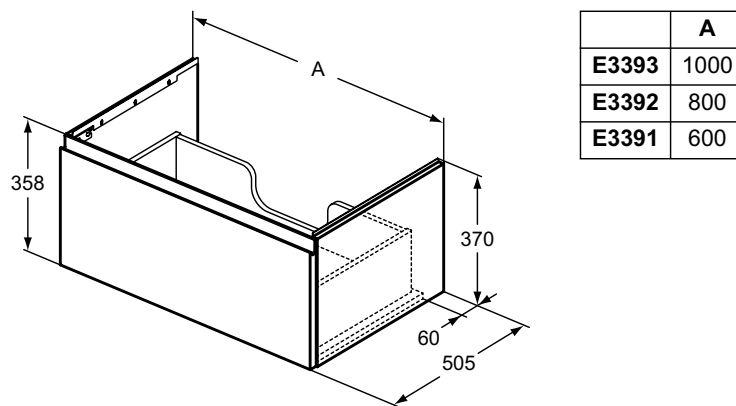

Finesse

Finesse vanity basin unit 120, 100, 80, 60 cm

Product	W x D x H mm	Kg	Article-No.	Price/EUR
Symmetrical hand basin unit 60 cm, 1 drawer	600 x 505 x 370		E3391Y1	485,00
			E3391Y2	485,00
			E3391UP	485,00
			E3391UQ	485,00
			E3391UR	485,00
			E3391US	485,00

Recommended equipment

Space Saving Siphon	EE23033967	*

* Refer to the General Price List of Ideal Standard