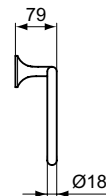

A5

La Dolce Vita

La Dolce Vita towel rail

NEW

Description

Towel rail
 Sizes 80, 60, 45, 30 cm
 Including fixing set
 Finishes:
 - technology electroplating (AA)
 - technology PVD (GN, A2, A5)

Expected availability in April 2024. Please check it with country representative offices (quoted on last page).