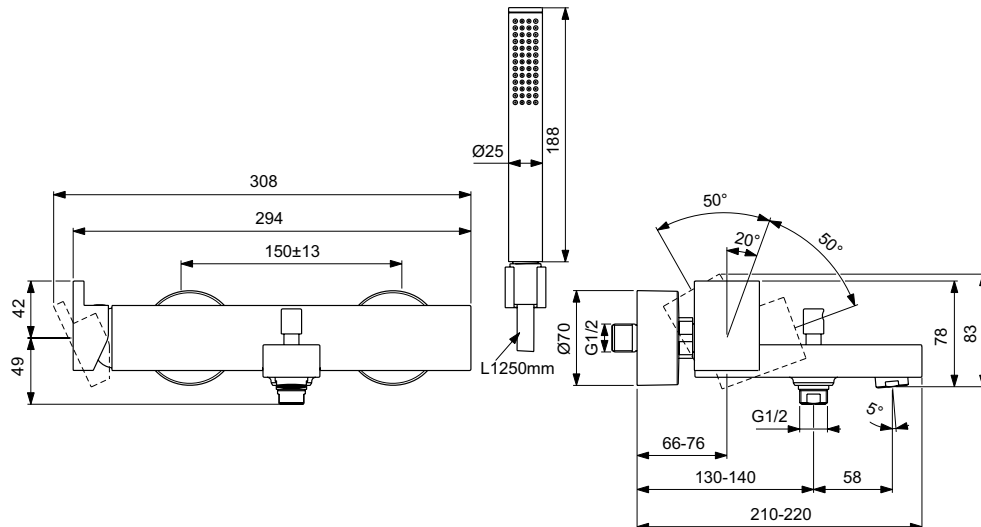

Extra

Extra exposed bath & shower mixer

Description

38 mm ceramic cartridge FirmaFlow®+ with hot water limiter
Ideal Standard logo on the body
Metal handle without red/blue printing
Check valve
S-connectors with noise reducers
Aerator M24x1
Automatic diverter

Accessories:

- metal stick hand shower 8 l/min
- IdealFlex shower hose 1250 mm
- wall bracket

Finishes:

- technology electroplating (AA)
- technology PVD (GN, A2, A5)

Colours

- AA Chrome
- GN Silver Storm
- A2 Brushed Gold
- A5 Magnetic Grey

Sanitary brass

Product

Exposed bath & shower mixer with accessories

Article-No.

Price/EUR

BD514AA	307,00
BD514GN	490,00
BD514A2	490,00
BD514A5	490,00

Colours:

AA

GN

A2

A5