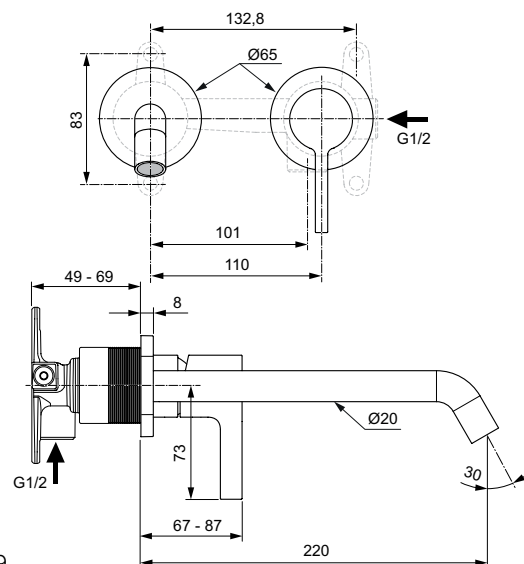

Joy

Joy built-in basin mixer

Description

Built-in Kit 2 (visible part)
28 mm ceramic cartridge, hot water limiter, no click
Tubular spout 180/220 mm
Circular metal escutcheons with Ideal Standard logo
Metal handle without red/blue printing
Caché aerator M16,5x1 with 5 l/min flow rate limiter
To be used only in combination with A1313NU Kit 1 (internal part)
Finishes:
- technology electroplating (AA)
- technology PVD (GN, A2, A5)

Colours

AA Chrome
GN Silver Storm
A2 Brushed Gold
A5 Magnetic Grey

Sanitary brass

Product	Article-No.	Price/EUR
Built-in basin mixer, spout 180 mm	A7378AA	245,00
	A7378GN	393,00
	A7378A2	393,00
	A7378A5	393,00
Built-in basin mixer, spout 220 mm	A7379AA	267,00
	A7379GN	426,00
	A7379A2	426,00
	A7379A5	426,00

Necessary equipment

Kit 1 (internal part)	A1313NU	158,60

Colours:

AA

GN

A2

A5

A7378

A7379