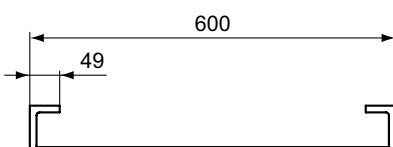

Conca

Conca towel rail

Description

Towel rail single, 60 cm - Squared
Including fixing set

Finishes:

- technology electroplating (AA)
- technology PVD (GN, A2, A5)

Towel rail double, 60 cm - Squared
Including fixing set

Finishes:

- technology electroplating (AA)
- technology PVD (GN, A2, A5)

Colours

AA Chrome

GN Silver Storm

A2 Brushed Gold

A5 Magnetic Grey

Product	Article-No.	Price/EUR
Towel rail single, 60 cm - Squared	T4498AA	96,40
	T4498GN	174,30
	T4498A2	174,30
	T4498A5	174,30
Towel rail double, 60 cm - Squared	T4500AA	127,10
	T4500GN	229,00
	T4500A2	229,00
	T4500A5	229,00

Colours:

AA

GN

A2

A5

T4498

T4500