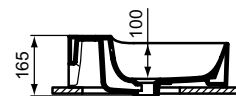

Siphons:

AA Chrome

GN Silver Storm

A2 Brushed Gold

A5 Magnetic Grey