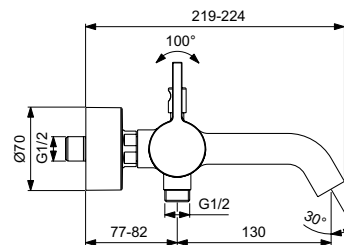

Joy

Joy exposed bath & shower mixer

Description

38 mm ceramic cartridge FirmaFlow®+ with hot water limiter, no click

Ideal Standard logo on the body

Metal handle without red/blue printing

Check valve

S-connectors with noise reducers

Caché aerator M24x1

Automatic diverter

Finishes:

- technology electroplating (AA)

- technology PVD (GN, A2, A5)

Colours

AA Chrome

GN Silver Storm

A2 Brushed Gold

A5 Magnetic Grey

Sanitary brass

Product	Article-No.	Price/EUR
Exposed bath & shower mixer	BC786AA	290,00
	BC786GN	465,00
	BC786A2	465,00
	BC786A5	465,00

Colours:

AA

GN

A2

A5