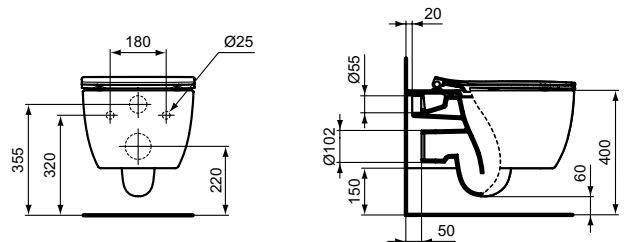

Colours

01 Euro White

V1 Silk White (Matt White)