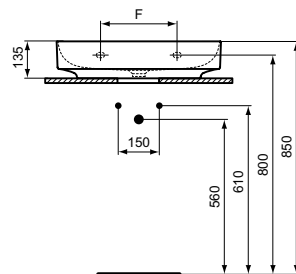

mm	A	B	C	D	E	F
T4396	750	500	740	370	580	280
T4393	600	500	590	370	430	280
T4390	500	480	490	350	330	200

Linda-X

Linda-X washbasin 75, 60, 50 cm

Ceramic products

Description

For wall mounted installation - alone
 Non-grinded underneath
 Without taphole punched
 Without overflow
 In carton box
 EN 14688