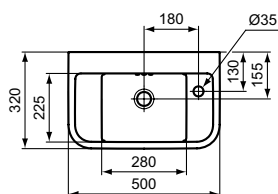

Siphons:

AA Chrome

GN Silver Storm

A2 Brushed Gold

A5 Magnetic Grey

E2234