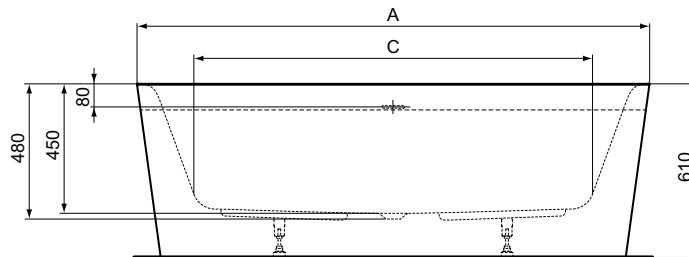

Colours

01 Euro White
V1 White Matt
V3 White Matt/Black Matt

Product	Kg	Article-No.	Price/EUR
Freestanding/Wall double-ended bathtub 180x80 cm - Water capacity: 220L	50,0	T9940V3	3 243,00
		T9940V1	2 878,00
		T994001	2 394,00
Freestanding/Wall double-ended bathtub 150x75 cm - Water capacity: 190L	40,0	T546501	1 760,00

	A	B	C	D	E	H O
T9940	1800	800	1400	540	400	220 L
T5465	1500	750	1165	500	370	190 L