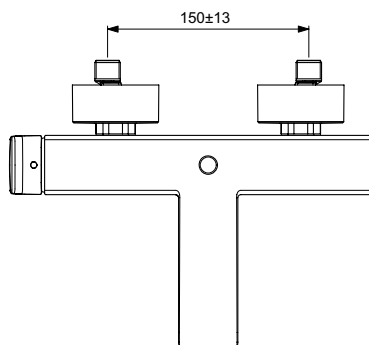

Conca

Conca exposed bath & shower mixer

Description

38 mm ceramic cartridge FirmaFlow®+ with hot water limiter, no click

Ideal Standard logo on the body

Metal handle without red/blue printing

Check valve

S-connectors with noise reducers

Coin slot aerator M24x1

Automatic diverter

Finishes:

- technology electroplating (AA)

- technology PVD (GN, A2, A5)

Colours

AA Chrome

GN Silver Storm

A2 Brushed Gold

A5 Magnetic Grey

Sanitary brass

Product	Article-No.	Price/EUR
Exposed bath & shower mixer	BC762AA	412,00
	BC762GN	657,00
	BC762A2	657,00
	BC762A5	657,00

Colours:

AA

GN

A2

A5