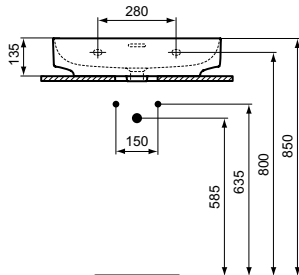

T4983

T4981

Linda-X

Linda-X washbasin 60, 50 cm

Description

Wall mounted
 For installation on furniture or worktop
 Cutting template TT0299731 included
 Grinded underneath
 Without tap hole punched
 With overflow
 In carton box
 EN 14688