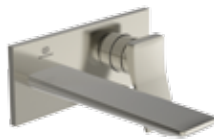

Conca

Conca built-in basin mixer

Description

Built-in basin mixer Kit 2
28mm ceramic cartridge, hot water limiter, no click
Built-in Kit 2 (visible part)
Casted spout 180/220 mm
Metal escutcheon with Ideal Standard logo, chrome
Metal handle without red/blue printing
Coin slot aerator M24x1 with 5 l/min flow rate limiter
To be used only in combination with A1313NU Kit 1 (internal part)
Finishes:
- technology electroplating (AA)
- technology PVD (GN, A2, A5)

Colours

AA Chrome
GN Silver Storm
A2 Brushed Gold
A5 Magnetic Grey

Product

Product	Article-No.	Price/EUR
Built-in basin mixer Kit 2, spout 180 mm	A7371AA	352,00
	A7371GN	562,00
	A7371A2	562,00
	A7371A5	562,00
Built-in basin mixer Kit 2, spout 220 mm	A7372AA	381,00
	A7372GN	611,00
	A7372A2	611,00
	A7372A5	611,00

Necessary equipment

Kit 1 (internal part)	A1313NU	158,60

Colours:

AA

GN

A2

A5

Ideal Standard