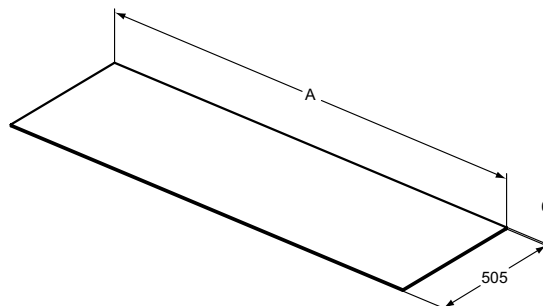

A
T4343	2385
T4204	2000
T4202	1585
T3972	1200
T3971	1000
T3970	800
T3969	600