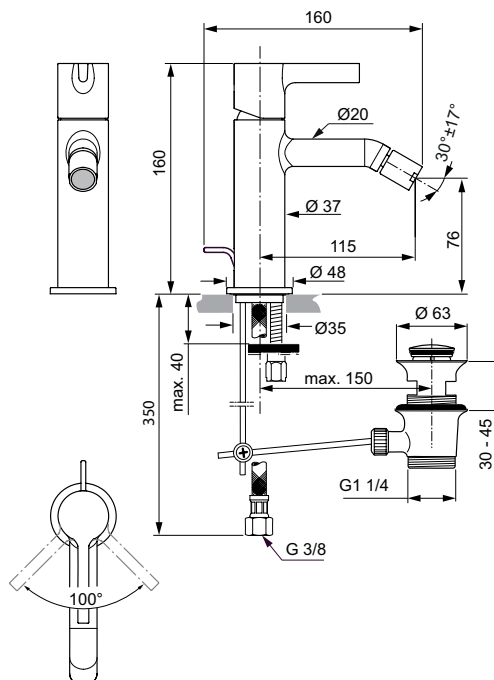

Colours:

AA

GN

A2

A5

Joy

Joy exposed shower mixer

Description