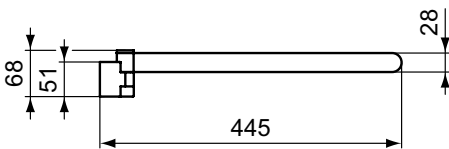

Colours:

AA

GN

A2

A5

T5394