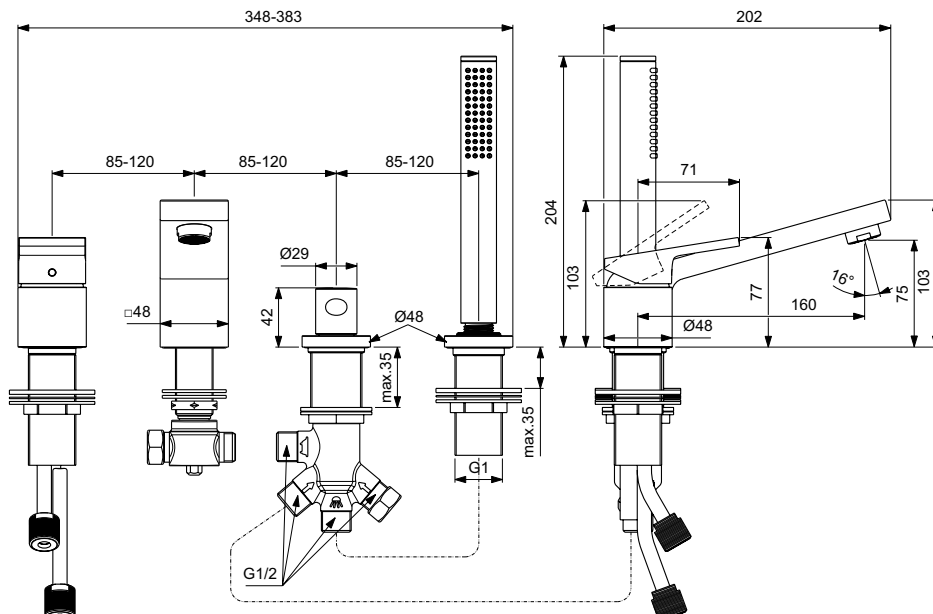

Colours:

AA

GN

A2

A5