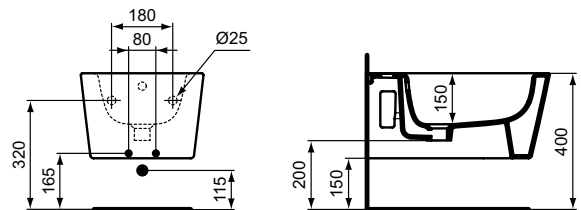

Blend Cube

Blend Cube bidet

Description

One tap hole, overflow
Including fixation kit TT0293851 (for fully hidden attachment - no lateral holes)
In carton box
EN 14528

One tap hole, overflow
Including fixation kit TT0299598 (for fully hidden attachment - no lateral holes)
In carton box
EN 14528

Product	W x D x H mm	Kg	Article-No.	Price/EUR
Floor standing bidet BTW	355 x 560 x 400	23,7	T368901	322,00
			T3689V1	419,00
Wall mounted bidet	360 x 540 x 250	20,5	T368701	322,00
			T3687V1	419,00

Recommended equipment

Siphon waste for bidet G1 1/4	A2307AA	*
Stop angle valve (water connection G1/2, connection with mixer 10 mm/ G3/8) - 1pc	B7883AA	*

* Refer to the General Price List of Ideal Standard

Colours

- 01 Euro White
- V1 Silk White (Matt White)

Siphon:

AA Chrome