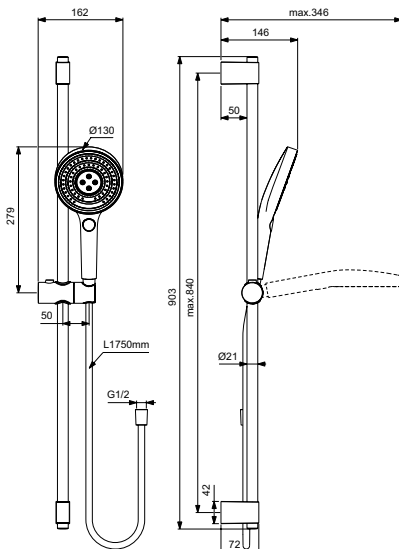

Idealrain Solos

Idealrain Solos shower kit

NEW

Description

Idealrain Solos shower kit

- 900 mm sliding bar with metal brackets
- 600 mm sliding bar

Metal rail and hand spray holder for added strength and durability
Metal Easyfix wall brackets allowing free height adjustment and re-using existing holes in the wall
1750 mm IdelaFlex shower hose
3-functional hand shower, 8 l/min flow restrictor
Spray modes: Rain, SilkRain, Active Massage
EasyClean fully silicone surface with no gaps between nozzles and faceplate prevents lime scale build-up and facilitate cleaning

Finishes:

- technology electroplating (AA)
- technology powder coating (XG)
- technology PVD (GN, A2, A5)

Expected availability in January 2024. (Please, check with country representative offices, quoted on last page.)

Colours

AA Chrome
XG Silk Black
GN Silver Storm
A2 Brushed Gold
A5 Magnetic Grey

reddot winner 2024

Product

Product	Article-No.	Price/EUR
Idealrain Solos shower kit 900 mm	A7898AA	*
	A7898XG	*
	A7898GN	*
	A7898A2	*
	A7898A5	*
Idealrain Solos shower kit 600 mm	A7897AA	*
	A7897XG	*
	A7897GN	*
	A7897A2	*
	A7897A5	*

* Refer to the General Price List of Ideal Standard

Colours: AA

XG

GN

A2

A5

A7898

A7897