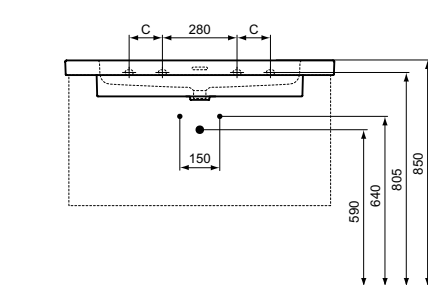

Colours

1. 01 Euro White
   V1 Silk White (Matt White)

	A	B	C
T4370	1210	890	160
T4366	1010	750	125