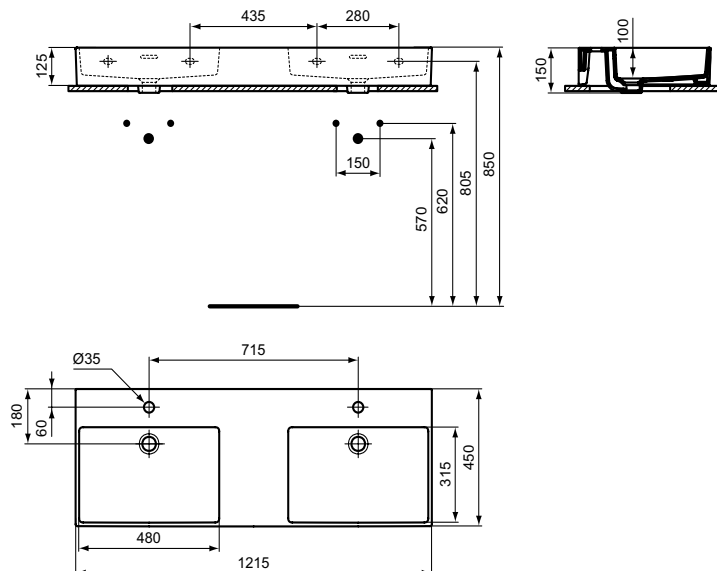

Extra double washbasin 120 cm

Description

Wall mounted
Without tap holes and with 1 overflow per each basin bowl (slotted shape)
Non-grinded underneath (Glazed underneath): not suitable for worktop installation (flatness is not ensured)
Grinded underneath: suitable for worktop installation (flatness is ensured)
In carton box
EN 14688