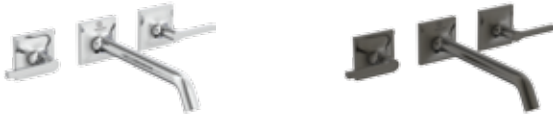

Colours

AA Chrome
A5 Magnetic Grey

Sanitary brass

Product	Article-No.	Price/EUR
3-hole built-in basin mixer	BD154AA	327,00
	BD154A5	522,00
Necessary equipment		
Kit 1 (internal part)	BD355NU	271,00

Colours:

AA

A5