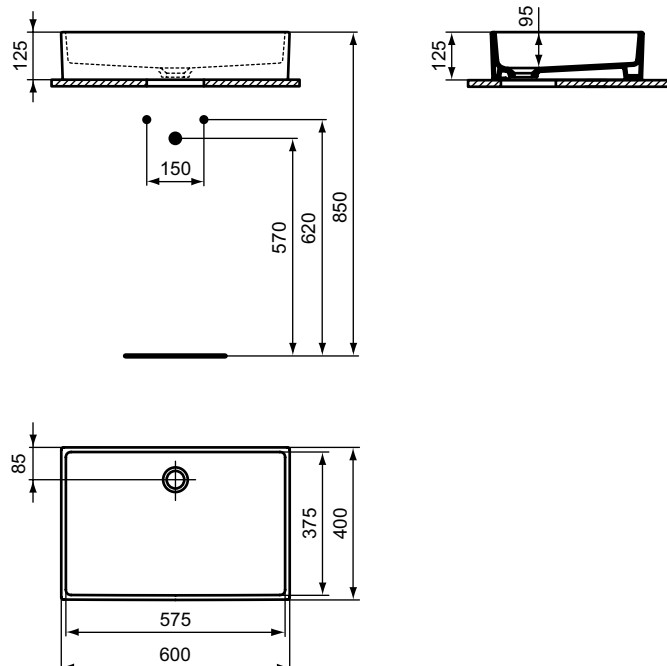

Extra

Extra vessel basin 50 cm

Description

Rectangular Vessel basin

With tap hole punched, with overflow

Including fixation set D570967 and cutting template TT0299739

In carton box

EN 14688