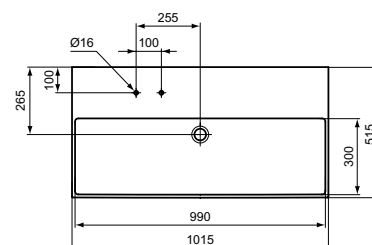

Solos

Solos vanity basin

NEW

Description

Diamatec® technology
20 cm deep tap deck for more space
2 tap holes Ø16 mm
Without overflow
Grinded underneath
In carton box
EN 14688

Expected availability in January 2025. Please check it with country representative offices, quoted on last page.

For combination with Solos sequential basin mixer & spout on left side of tap deck

Compatible with Conca, Finnese or Ideal Standard i.life B furniture

Optional

Movable solid surface shelf - product details on the next pages.

reddot winner 2024

Product	W x D x H mm	Kg	Article-No.	Price/EUR
Vanity basin 121 cm, 2 tap holes punched	1215 x 515 x 120	41,0	T536801 T5368V2	904,00 1 174,00
Vanity basin 101 cm, 2 tap holes punched	1015 x 515 x 120	35,5	T537001 T5370V2	752,00 978,00

Recommended equipment

Fixation set M10 x 140 mm (in case of 4 point fixation - 2 sets needed)	WW965340	*
Design siphon G1 1/4	E0079AA	*
Design siphon G1 1/4	T4441GN	220,00
	T4441A2	220,00
	T4441A5	220,00
Design stop angle valve (water connection G1/2, connection with mixer 10 mm/ G3/8) - 1pc	A3491AA	*
Free waste G1 1/4 with chrome cover	J3291AA	*
Free waste G1 1/4 with white ceramic cover	E211401	71,00
	E2114V2	87,00

* Refer to the General Price List of Ideal Standard

Colours

1. 01 Euro White
   V2 Black Gloss

Products:

V2

Siphons:

AA

GN

A2

A5

T5370