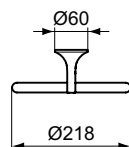

La Dolce Vita

La Dolce Vita towel ring

NEW

Description

Towel ring - Round

Included fixing set

Finishes:

- technology electroplating (AA)

- technology PVD (GN, A2, A5)

Expected availability in April 2024. Please check it with country representative offices (quoted on last page).

Colours

AA Chrome

GN Silver Storm

A2 Brushed Gold

A5 Magnetic Grey

reddot winner 2024

Product

Towel ring - Round

Article-No.

Price/EUR

T5502AA	52,00
T5502GN	77,00
T5502A2	77,00
T5502A5	77,00

Colours:

AA

GN

A2

A5