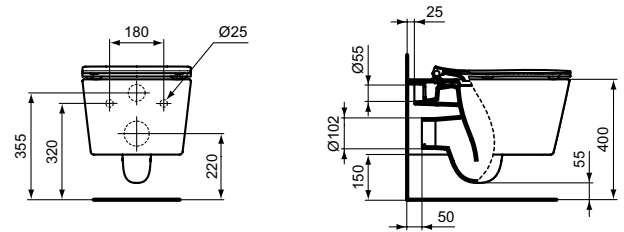

T3686, T3926, T3927