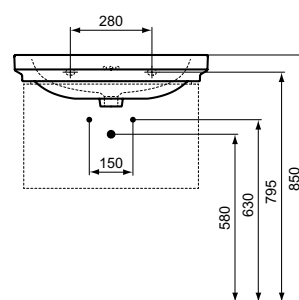

Siphons:

AA Chrome

GN Silver Storm

A2 Brushed Gold

A5 Magnetic Grey