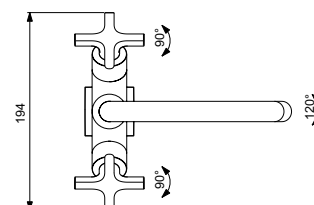

Joy-Neo

Joy-Neo basin mixer

Description

On-off ceramic valves (clockwise and anti-clockwise)
Ideal Standard logo on the body
Metal Cross handles without red/blue printing
Tubular spout with 120° swivel limit
Caché aerator M16,5x1 - 5 l/min
Flexible hoses PEX G3/8" for water supply
Metal pop-up waste
Easy-Fix installation
Finishes:

- technology electroplating (AA)
- technology PVD (A5)

- Model without pop-up waste

Colours

AA Chrome
A5 Magnetic Grey

Product

Product	Article-No.	Price/EUR
One-hole basin mixer Dual Control with metal pop-up waste	BD151AA	329,00
	BD151A5	527,00
One-hole basin mixer Dual Control without pop-up waste	BD152AA	322,00
	BD152A5	516,00

Colours:

AA

A5

BD151

BD152