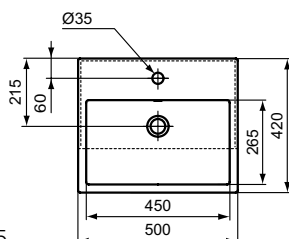

Siphons:

AA Chrome

GN Silver Storm

A2 Brushed Gold

A5 Magnetic Grey

T3735