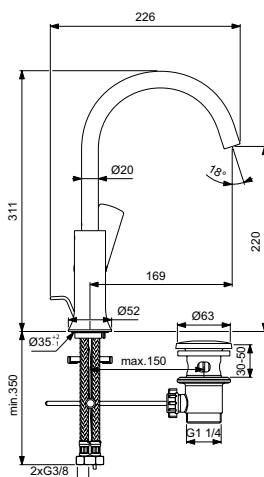

La Dolce Vita

La Dolce Vita High spout basin

NEW

Description

- One-hole High spout basin mixer
- 28 mm FirmaFlow® ceramic cartridge with hot water limiter
- Ideal Standard logo on the body
- Metal handle without red/blue printing
- Aerator M24x1 - 5 l/min
- Easy-Fix installation
- Flexible hoses PEX G3/8" for water supply
- Metal pop-up waste
- Comply with EN817
- Finishes:
  - technology electroplating (AA)
  - technology PVD (GN, A2, A5)
- Model without pop-up waste

Expected availability in April 2024. Please check it with country representative offices, quoted on last page.

Colours

- AA Chrome
- GN Silver Storm
- A2 Brushed Gold
- A5 Magnetic Grey

reddot winner 2024

DESIGN
AWARD
2024

Product

One-hole High spout basin mixer with pop-up waste

Article-No.

Price/EUR

BD657AA	168,00
BD657GN	269,00
BD657A2	269,00
BD657A5	269,00
BD658AA	160,00
BD658GN	256,00
BD658A2	256,00
BD658A5	256,00

One-hole High spout basin mixer without pop-up waste

Sanitary brass

Colours:

AA

GN

A2

A5

BD658