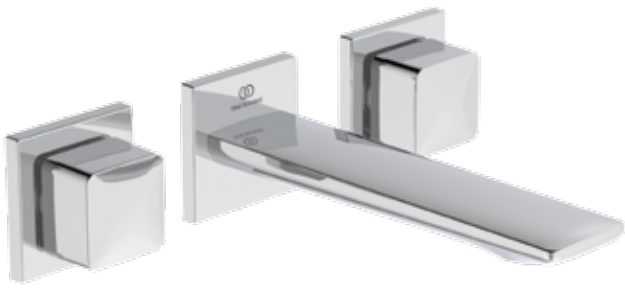

Conca

Conca 3-hole built-in basin mixer

Description

Kit1 + Kit 2 (complete set)
 Casted spout 180 mm
 Metal escutcheons with Ideal Standard logo, chrome
 On-off ceramic valves (clockwise and anti-clockwise)
 Coin slot aerator M24x1 - 5 l/min
 Finishes:
 - technology electroplating (AA)
 - technology PVD (GN, A2, A5)