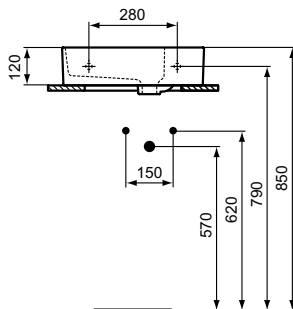

Siphons:

- AA Chrome
- GN Silver Storm
- A2 Brushed Gold
- A5 Magnetic Grey

T3734, T3923