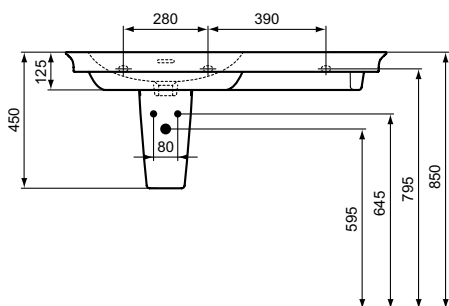

La Dolce Vita

La Dolce Vita vanity basin

NEW

Description

Asymmetrical Vanity basin 106 cm

With 3 tap holes

With overflow (slotted shape)

- Left hand basin

- Right hand basin

In carton box

EN 14688

For assembly with Conca furniture basin units or semi-pedestal E267101

Expected availability in April 2024. Please check it with country representative offices, quoted on last page.

Semi-pedestal

In carton box

Expected availability in April 2024. Please check it with country representative offices, quoted on last page.

reddot winner 2024

Product	W x D x H mm	Kg	Article-No.	Price/EUR
Vanity basin, Left hand	1060 x 535 x 145	33,0	E267801	468,00
Vanity basin, Right hand	1060 x 535 x 145	33,0	E267901	468,00

Recommended equipment

Fixation set M10 x 140 mm (in case of 3 point fixation - 2 sets needed)	WW965340	*
Semi-pedestal	E267101	96,00
Design siphon G1 1/4	E0079AA	*
Design siphon G1 1/4	T4441GN	220,00
	T4441A2	220,00
	T4441A5	220,00
Design stop angle valve (water connection G1/2, connection with mixer 10 mm/ G3/8) - 1pc	A3491AA	*
Free waste G1 1/4 with chrome cover	J3291AA	*
Free waste G1 1/4 with white ceramic cover	E211401	71,00
Click-clack waste (with chrome cover) for basins with overflow	E1483AA	68,00
Click-clack waste (with colored ceramic cover) for basins with overflow	E265301	69,00

* Refer to the General Price List of Ideal Standard

Colours

01 Euro White

Siphons:

AA

GN

A2

A5

E2678