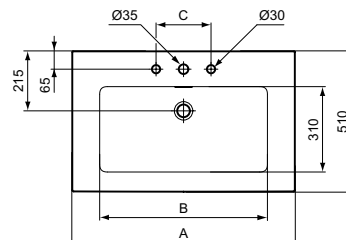

	A	B	C
T4372	1210	890	160
T4368	1010	750	125

	A	B	C
T4364	810	610	200
T4360	610	470	170

Extra

Extra double washbasin 120 cm

Ceramic products

Description

Wall mounted
 With 1 tap hole punched and 1 overflow per each basin bowl (slotted shape)
 Non-grinded underneath (Glazed underneath): not suitable for worktop installation (flatness is not ensured)
 Grinded underneath: suitable for worktop installation (flatness is ensured)
 In carton box
 EN 14688