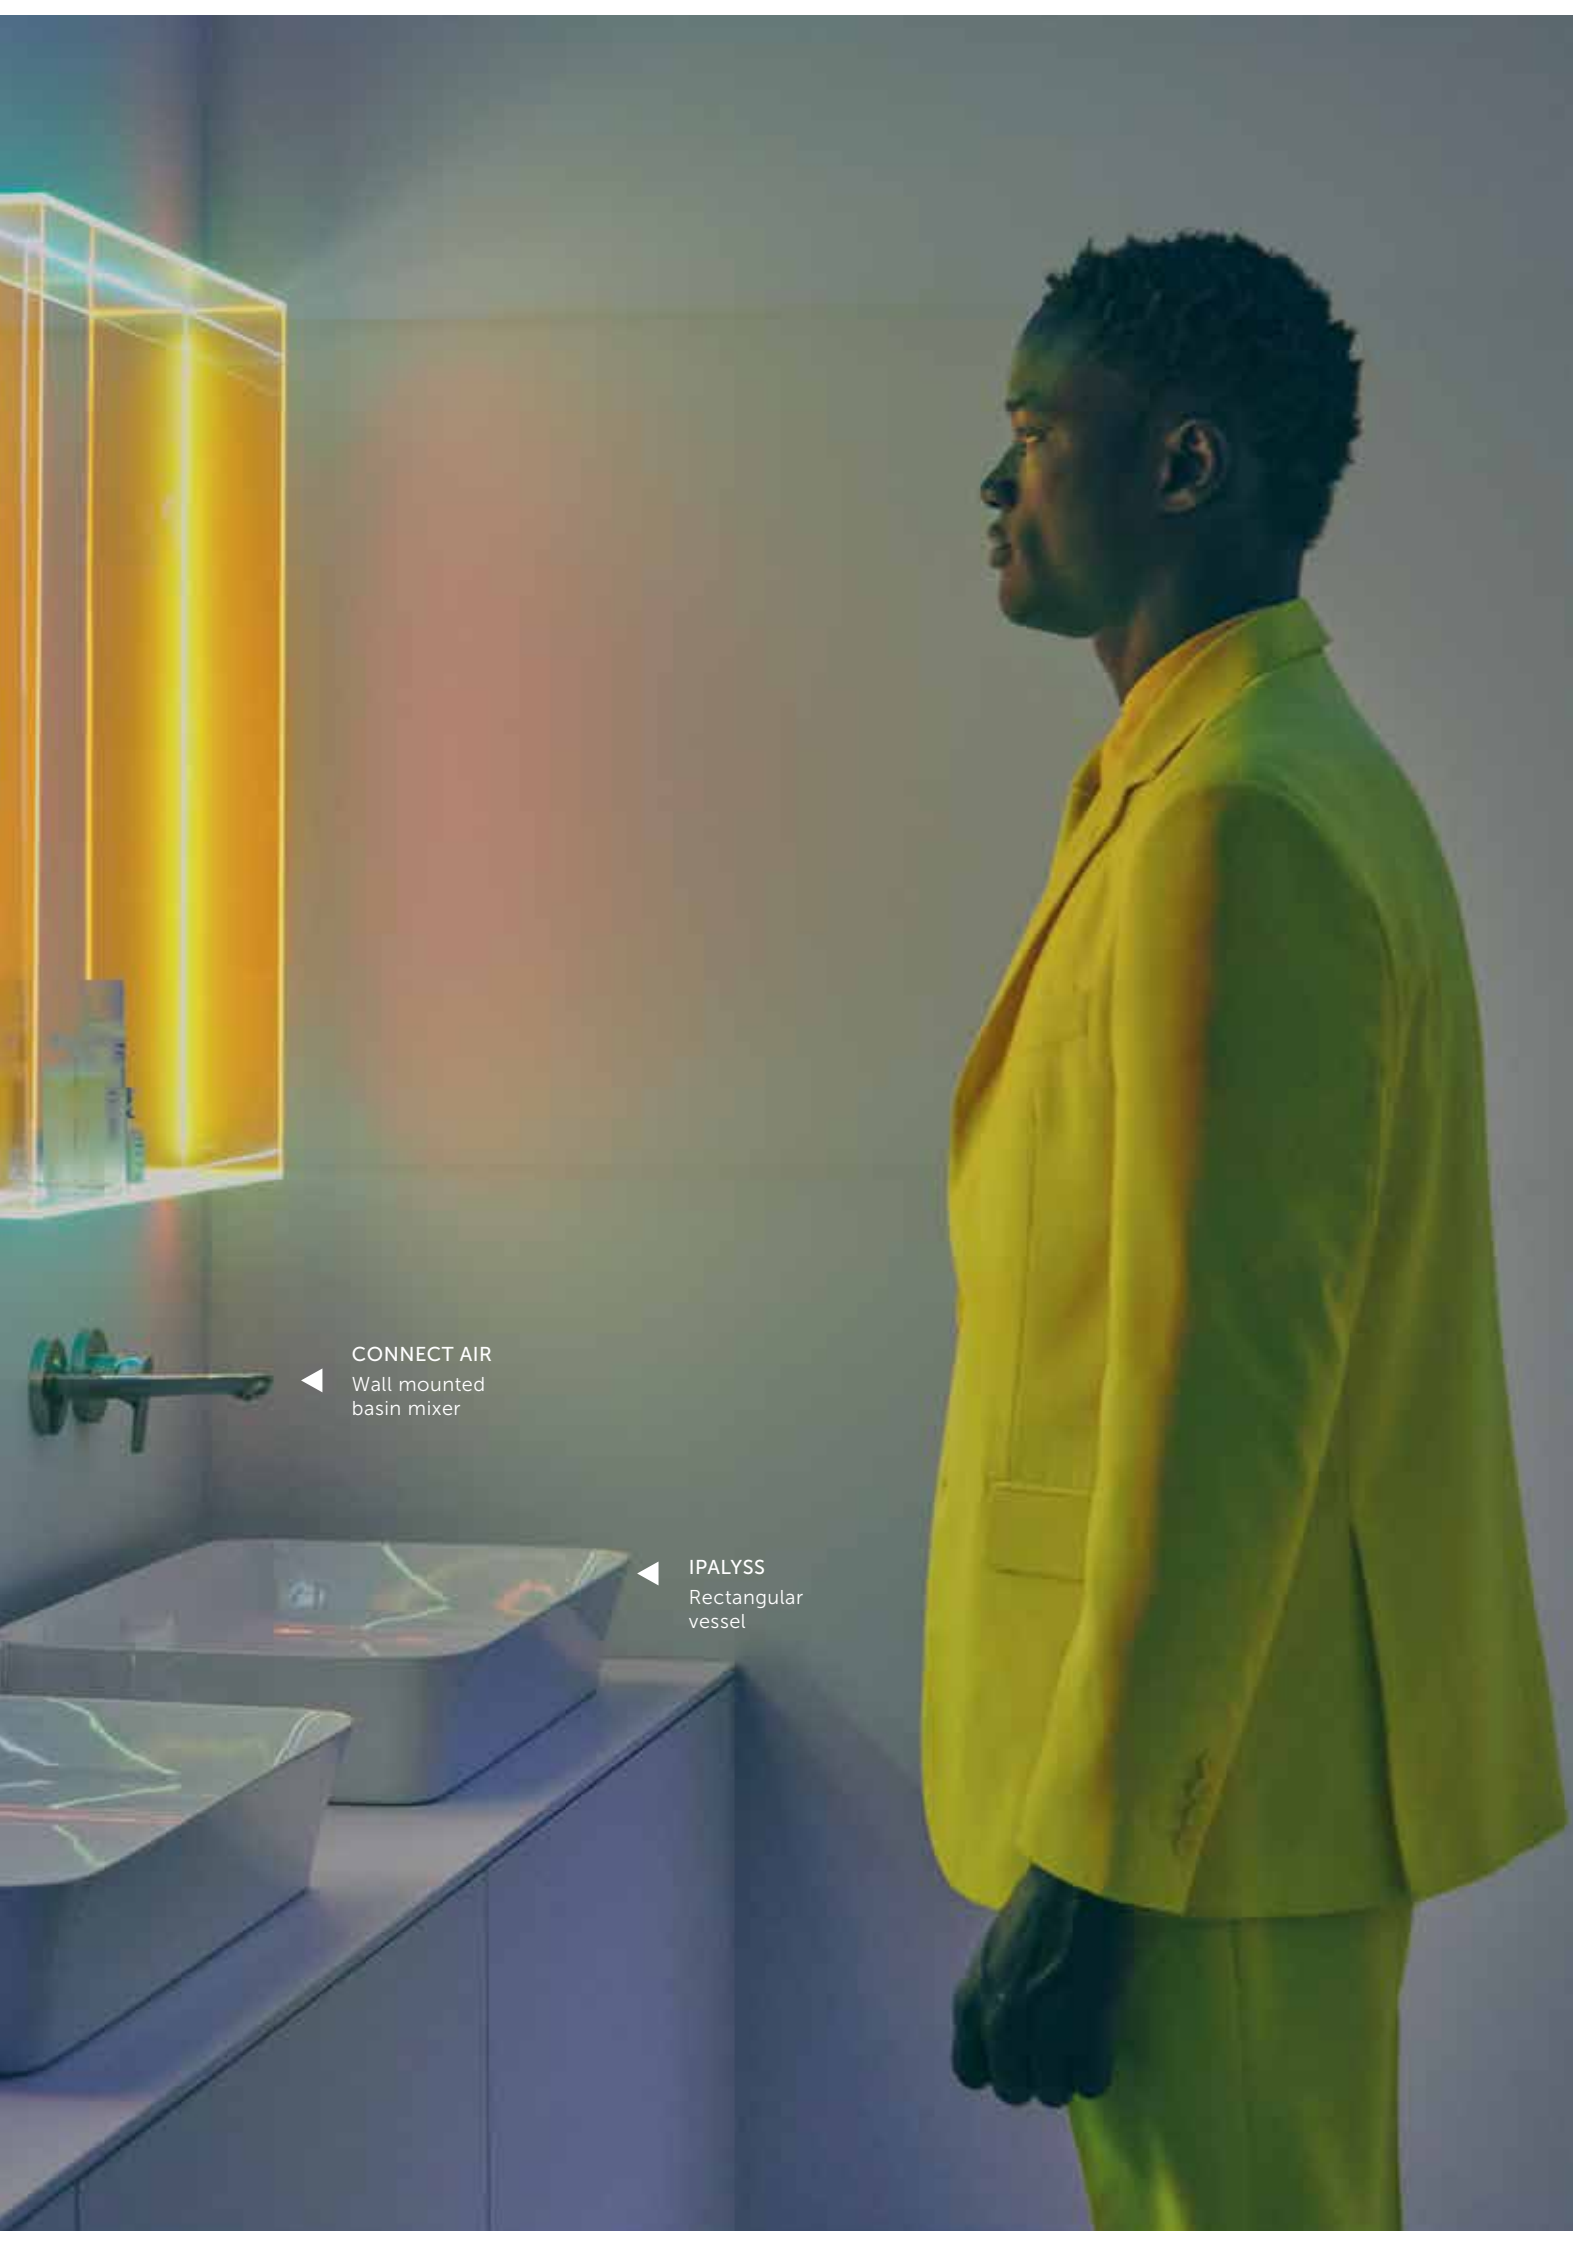

◀ MIRROR

◀ JOY
Vessel mixer

◀ IPALYSS
Rectangular vessel

◀ CONCA
Furniture unit

Ipalyss truly pushes the boundaries of design, offering beautifully elegant, ultra-thin vessels strong enough to withstand demanding environments while striking the right tone in luxurious settings.

Singular™
from Ideal Standard

CONNECT AIR
Wall mounted
basin mixer

IPALYSS
Rectangular
vessel

Furniture

CRAFTED FOR FLEXIBILITY

Our furniture collections offer you the power of personal expression, with an inspiring range of materials, sizes and models. With an extensive palette of colours and finishes that includes different lacquers, wood finishes and porcelain stoneware finishes for the worktops – you'll find combinations to suit any project or lifestyle. All our furniture ranges are made from Chain of Custody-certified wood that comes from sustainably managed forests.