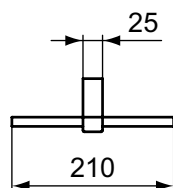

Conca

Conca towel ring

Description

Towel ring - Squared
Including fixing set

Finishes:

- technology electroplating (AA)
- technology PVD (GN, A2, A5)

Colours

AA Chrome
GN Silver Storm
A2 Brushed Gold
A5 Magnetic Grey

Product	Article-No.	Price/EUR
Towel ring - Squared	T4502AA	88,40
	T4502GN	158,60
	T4502A2	158,60
	T4502A5	158,60

Colours:

AA

GN

A2

A5