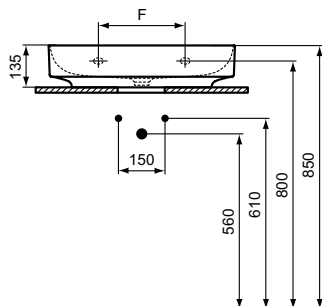

Siphons:

mm	A	B	C	D	E	F
T4398	750	500	740	370	580	280
T4395	600	500	590	370	430	280
T4392	500	480	490	350	330	200