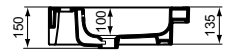

Colours

1. 01 Euro White
   V1 Silk White (Matt White)

	A	B	C
T4370	1210	890	160
T4366	1010	750	125