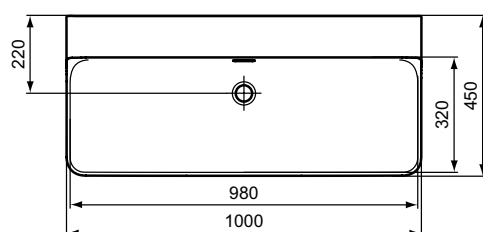

Siphons:

AA Chrome

GN Silver Storm

A2 Brushed Gold

A5 Magnetic Grey