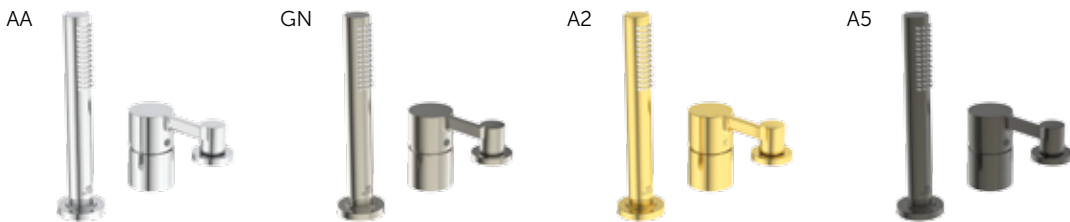

Necessary equipment

Multiplex Trio waste & overflow device with special filler, Ø 52 mm, chromium plated	K7807AA	*
--	---------	---

* Refer to the General Price List of Ideal Standard

Colours:

Joy

Joy 4-hole bath & shower mixer