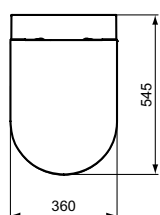

Colours

- 01 Euro White
- V1 Silk White (Matt White)

T4655, T3760, T3761