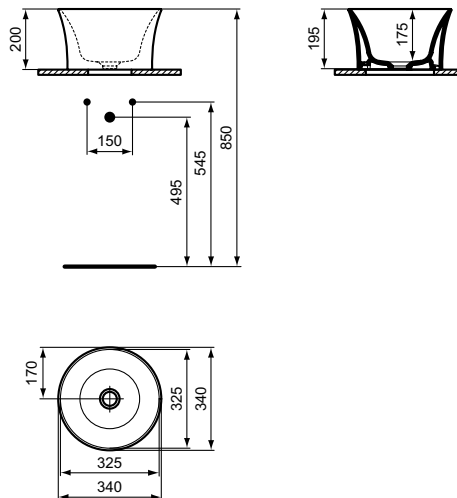

La Dolce Vita

La Dolce Vita vessel basin

NEW

Description

Vessel basin Round - 40 cm
Without tap hole
Without overflow
Height 20 cm - deep vessel basins
Including fixation set D570967 and cutting template
In carton box
EN 14688

Expected availability in September 2024. Please check it with country representative offices, quoted on last page.

red dot winner 2024

Product	W x D x H mm	Kg	Article-No.	Price/EUR
Vessel basin Round 40 cm	340 x 340 x 195	8,0	E271701	162,00
Recommended equipment				
Design siphon G1 1/4			E0079AA	*
Design siphon G1 1/4			T4441GN	220,00
			T4441A2	220,00
			T4441A5	220,00
Design stop angle valve (water connection G1/2, connection with mixer 10 mm/ G3/8) - 1pc			A3491AA	*
Free waste G1 1/4 with chrome cover			J3291AA	*
Free waste G1 1/4 with white ceramic cover			E211401	71,00

* Refer to the General Price List of Ideal Standard

Colours

01 Euro White

Siphons: