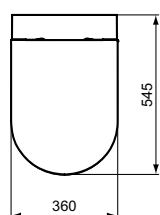

T4655, T5208