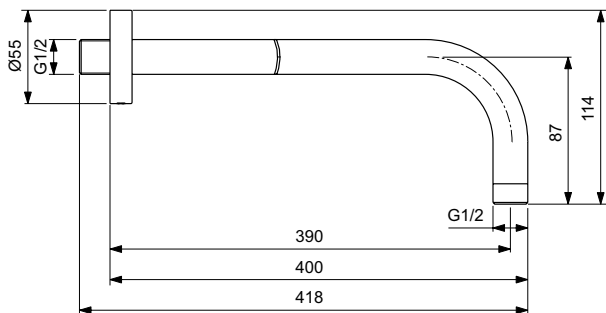

Colours:

AA

GN

A2

A5

B9445