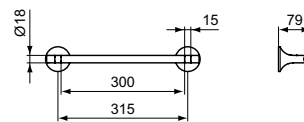

Colours:

AA

GN

A2

A5