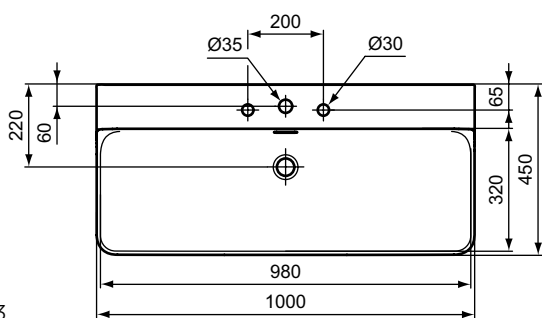

T3798, T3833