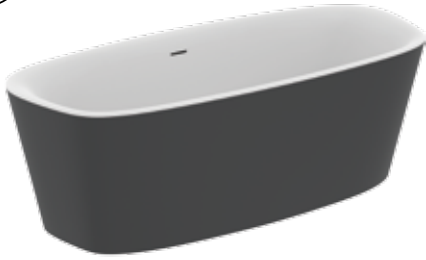

Dea

Dea freestanding bathtub