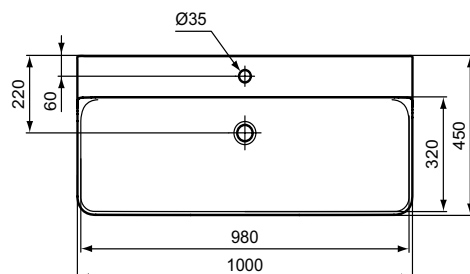

Siphons:

AA Chrome

GN Silver Storm

A2 Brushed Gold

A5 Magnetic Grey