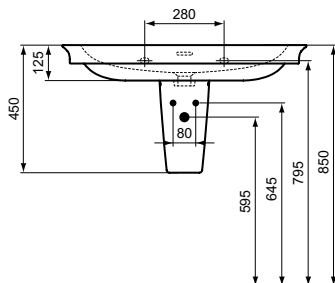

Siphons:

AA GN A2 A5

mm	A	B	C	D
E2677	1060	535	1010	400
E2676	860	470	810	335
E2675	660	470	610	335