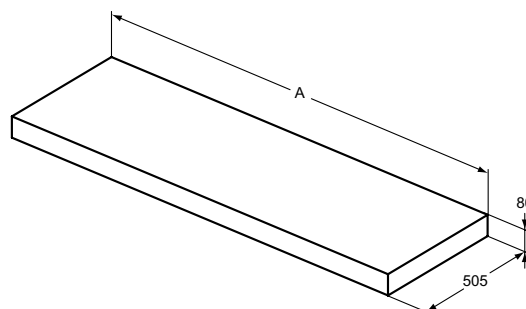

A
T4342	2400
T4000	2000
T3954	1800
T3953	1600
T3952	1200