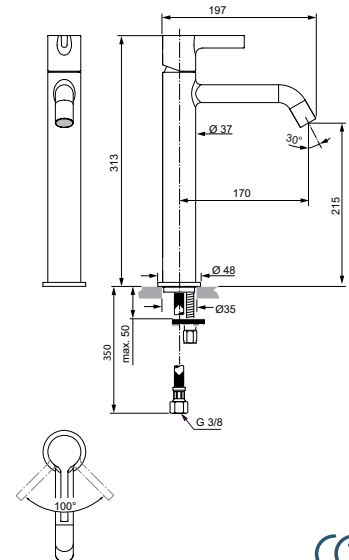

Colours:

AA

GN

A2

A5

Joy

Joy 3-hole basin mixer

Description