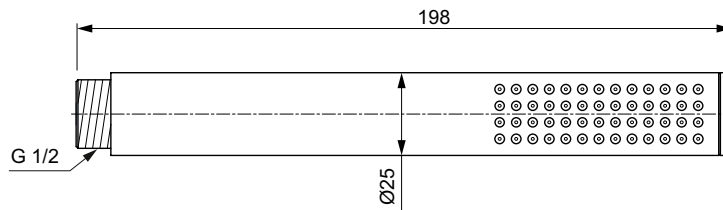

Colours:

AA

GN

A2

A5

Shower accessories

Description

Idealrain Stick shower kit