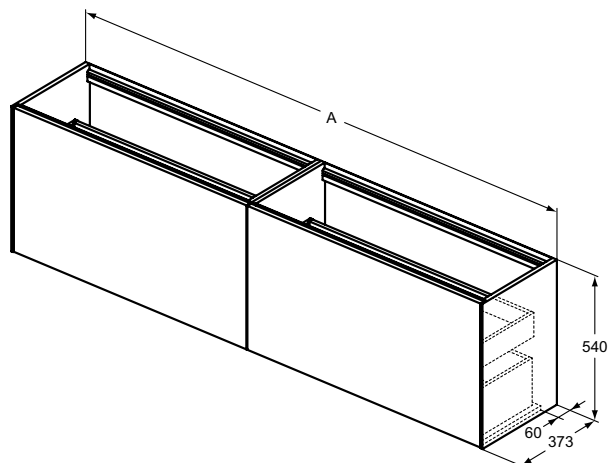

Recommended equipment

Space Saving Siphon	EE23033967	*

* Refer to the General Price List of Ideal Standard

	A
T4339	2385
T3999	1985
T3996	1585