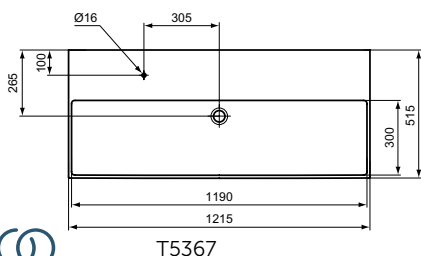

Siphons:

AA

GN

A2

A5

T5367