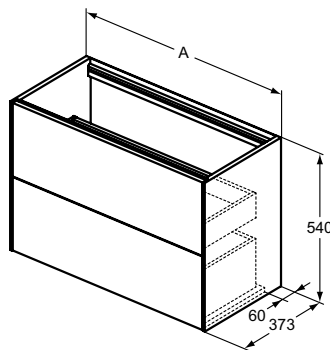

Recommended equipment

Space Saving Siphon	EE23033967	*

* Refer to the General Price List of Ideal Standard

	A
T3951	1200
T4353	1000
T4352	800
T4354	600