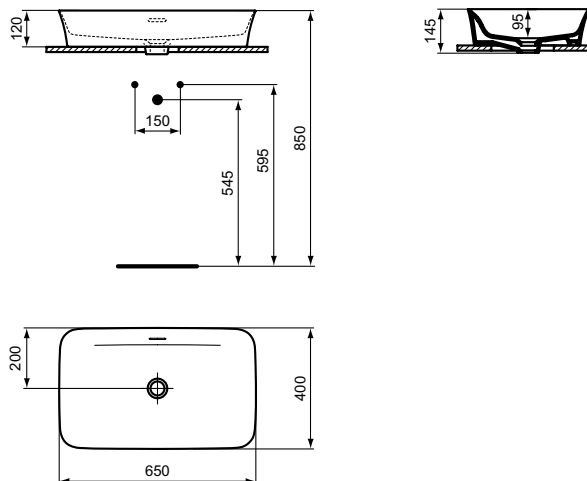

Recommended equipment

Free waste G1 1/4 with chrome cover	J3291AA	*
Free waste G1 1/4 with coloured ceramic cover	E211401	71,00
	E2114xx	87,00
Design siphon G1 1/4	E0079AA	*
Design siphon G1 1/4	T4441GN	220,00
	T4441A2	220,00
	T4441A5	220,00
Design stop angle valve (water connection G1/2, connection with mixer 10 mm/ G3/8) - 1pc	A3491AA	*
Elongated pop-up rod	A960200AA	*
Click-clack waste (with colored ceramic cover) for basins with overflow	E265301	69,00

* Refer to the General Price List of Ideal Standard