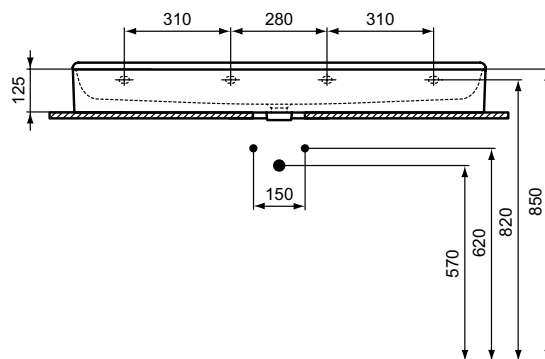

Siphons:

AA Chrome

GN Silver Storm

A2 Brushed Gold

A5 Magnetic Grey