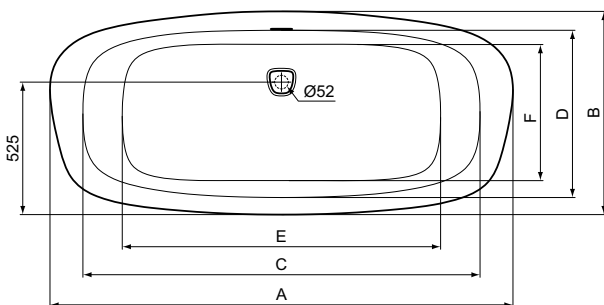

Product

	Kg	Article-No.	Price/EUR
Freestanding double-ended bathtub 190x90 cm - Water capacity 290L	55,0	K8722V3	3 184,00
		K8722V1	2 829,00
Freestanding double-ended bathtub 180x80 cm - Water capacity 220L	50,0	K8721V3	2 947,00
		K8721V1	2 619,00
Freestanding double-ended bathtub 170x75 cm - Water capacity 185L	45,0	K8720V3	2 807,00
		K8720V1	2 489,00
Freestanding double-ended bathtub 150x75 cm - Water capacity 170L	40,0	T546401	1 696,00

	A	B	C	D	E	F	G
K8720	1700	750	1445	610	1115	485	475
K8721	1800	800	1545	660	1215	535	525
K8722	1900	900	1645	760	1315	635	625