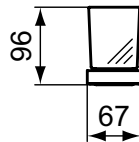

Conca

Conca tumbler with glass

Description

Tumbler with glass - Squared
Wall mounted
Frosted glass
Including fixing set
Finishes:
- technology electroplating (AA)
- technology PVD (GN, A2, A5)

Colours

AA Chrome
GN Silver Storm
A2 Brushed Gold
A5 Magnetic Grey

Product

Tumbler with glass - Squared

Article-No.

Price/EUR

T4504AA	85,10
T4504GN	143,90
T4504A2	143,90
T4504A5	143,90

Colours:

AA

GN

A2

A5