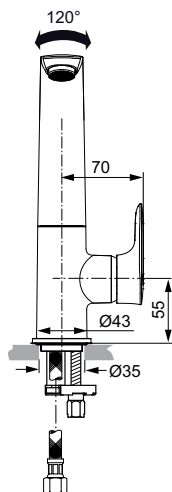

Connect Air

Connect Air High Spout basin mixer

Description

- Brass cast slim body
- Metal handle with red and blue colour indication - printed on handle
- Swiveling square cast spout 120°
- Aerator Perlator M24x1 with 5 l/min flow rate limiter
- 28 mm cartridge
- Hot water limiter- separate in pack
- Metal pop-up waste
- Flexible hoses PEX G3/8"
- Easy-Fix fixation with centering & sealing ring
- Noise class 1
- Comply with EN817
- Finishes:
  - technology electroplating (AA)
  - technology PVD (GN, A2, A5)
- Model without pop-up waste

Colours

- AA Chrome
- GN Silver Storm
- A2 Brushed Gold
- A5 Magnetic Grey

Product

One-hole High spout Basin mixer with metal pop-up waste, slim

Article-No. Price/EUR

A7020AA	*
A7020GN	*
A7020A2	*
A7020A5	*
A7023AA	*
A7023GN	*
A7023A2	*
A7023A5	*

One-hole High spout basin mixer without pop-up waste, slim

* Refer to the General Price List of Ideal Standard

Colours:

AA

GN

A2

A5