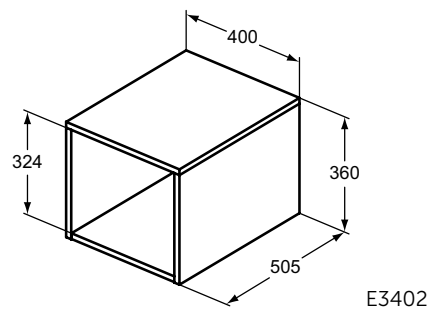

Product	W x D x H mm	Kg	Article-No.	Price/EUR
Side open unit with 1 internal shelf	400 x 505 x 540		E3401Y1	356,00
			E3401Y2	356,00
			E3401UP	356,00
			E3401UQ	356,00
			E3401UR	356,00
			E3401US	356,00
Side open unit	400 x 505 x 360		E3402Y1	285,00
			E3402Y2	285,00
			E3402UP	285,00
			E3402UQ	285,00
			E3402UR	285,00
			E3402US	285,00