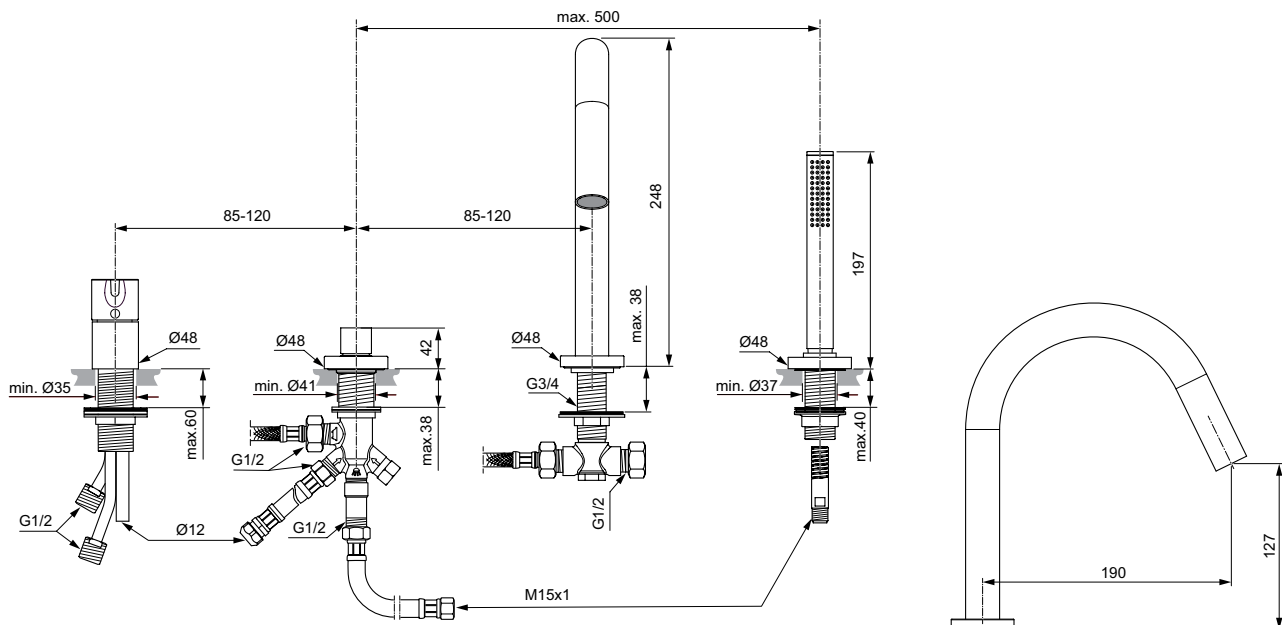

A2

A5

Joy

Joy freestanding spout

Description

Kit 1+Kit 2 version (complete set)
 Tubular spout
 Caché aerator M24x1
 Floor escutcheon with logo Ideal Standard
 Finishes:
 - technology electroplating (AA)
 - technology PVD (GN, A2, A5)