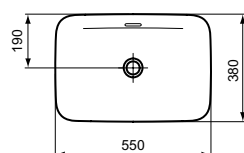

Recommended equipment

Free waste G1 1/4 with chrome cover	J3291AA	*
Free waste G1 1/4 with coloured ceramic cover	E211401	71,00
	E2114xx	87,00
Design siphon G1 1/4	E0079AA	*
Design siphon G1 1/4	T4441GN	220,00
	T4441A2	220,00
	T4441A5	220,00
Design stop angle valve (water connection G1/2, connection with mixer 10 mm/ G3/8) - 1pc	A3491AA	*
Elongated pop-up rod	A960200AA	*
Click-clack waste (with colored ceramic cover) for basins with overflow	E265301	69,00

* Refer to the General Price List of Ideal Standard