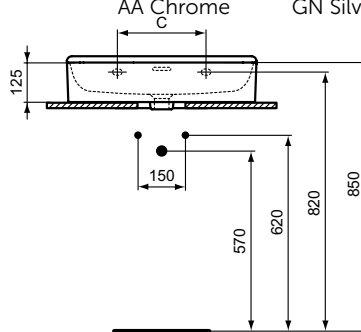

Siphons:

	A	B	C
T3692/T3826	800	780	280
T3691/T3818	600	580	280
T3690/T3812	500	480	200