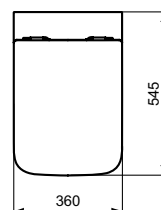

T3686, T5211