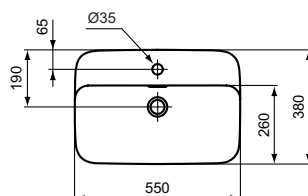

Recommended equipment

Free waste G1 1/4 with chrome cover	J3291AA	*
Free waste G1 1/4 with coloured ceramic cover	E211401	71,00
	E2114xx	87,00
Design siphon G1 1/4	E0079AA	*
Design siphon G1 1/4	T4441GN	220,00
	T4441A2	220,00
	T4441A5	220,00
Design stop angle valve (water connection G1/2, connection with mixer 10 mm/ G3/8) - 1pc	A3491AA	*
Click-clack waste (with colored ceramic cover) for basins with overflow	E265301	69,00

* Refer to the General Price List of Ideal Standard