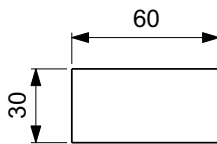

Shower accessories

Description

Hand shower support
Square design
Metal with plastic insert
Finishes:
- technology electroplating (AA)
- technology PVD (GN, A2, A5)

Hand shower support with G1/2 connection
Square design
Metal with plastic insert
G 1/2 connection w/ back flow prevention
Finishes:
- technology electroplating (AA)
- technology PVD (GN, A2, A5)

Colours

AA Chrome
GN Silver Storm
A2 Brushed Gold
A5 Magnetic Grey

Product	Article-No.	Price/EUR
Hand shower support	BC770AA	*
	BC770GN	*
	BC770A2	*
	BC770A5	*
Hand shower support with G1/2 connection	BC771AA	*
	BC771GN	*
	BC771A2	*
	BC771A5	*

* Refer to the General Price List of Ideal Standard

Colours:

AA

GN

A2

A5

BC770