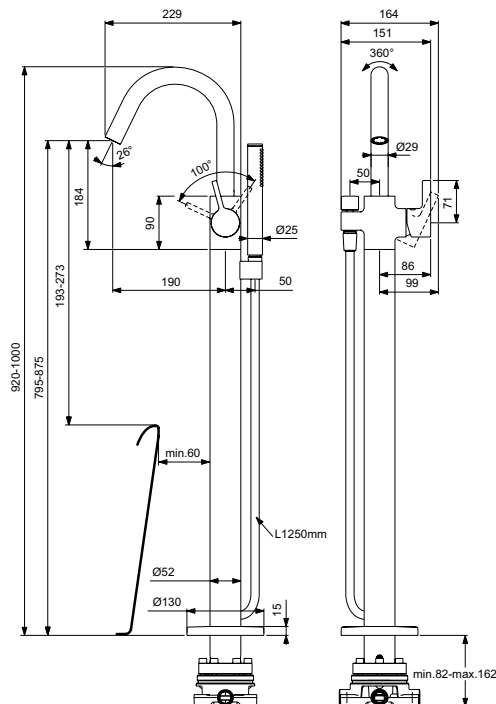

A5

Joy

Joy wall spout

Description

Tubular spout 160 mm
 Metal escutcheon Ø 65 mm with logo Ideal Standard
 Caché laminar M24x1
 G1/2 connection
 Finishes:
 - technology electroplating (AA)
 - technology PVD (GN, A2, A5)