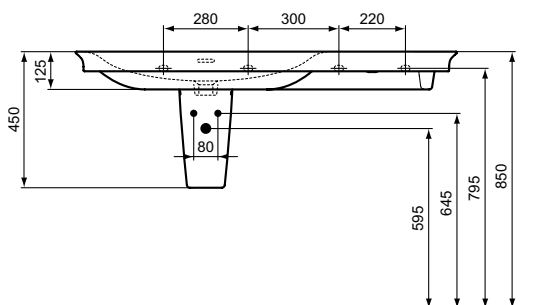

Siphons:

E2696