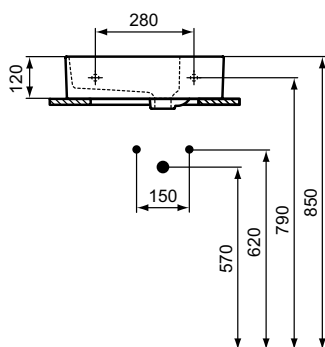

T3922, T3924

T3919, T3921

Extra

Extra vessel basin 60 cm

Ceramic products

Description

Rectangular Vessel basin

Without tap hole, without overflow