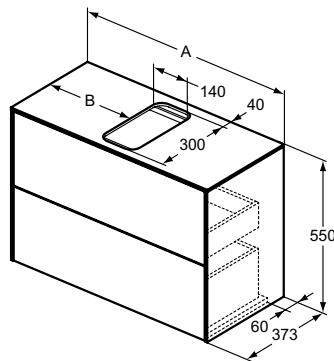

Recommended equipment

Space Saving Siphon	EE23033967	*

* Refer to the General Price List of Ideal Standard

	A	B
T3949	1202	531
T3948	1002	431
T3947	802	331
T3946	602	231