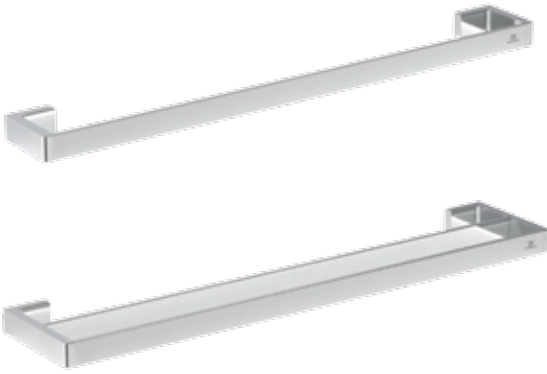

Conca

Conca towel rail

Description

Towel rail single, 60 cm - Squared
Including fixing set

Finishes:

- technology electroplating (AA)
- technology PVD (GN, A2, A5)

Towel rail double, 60 cm - Squared
Including fixing set