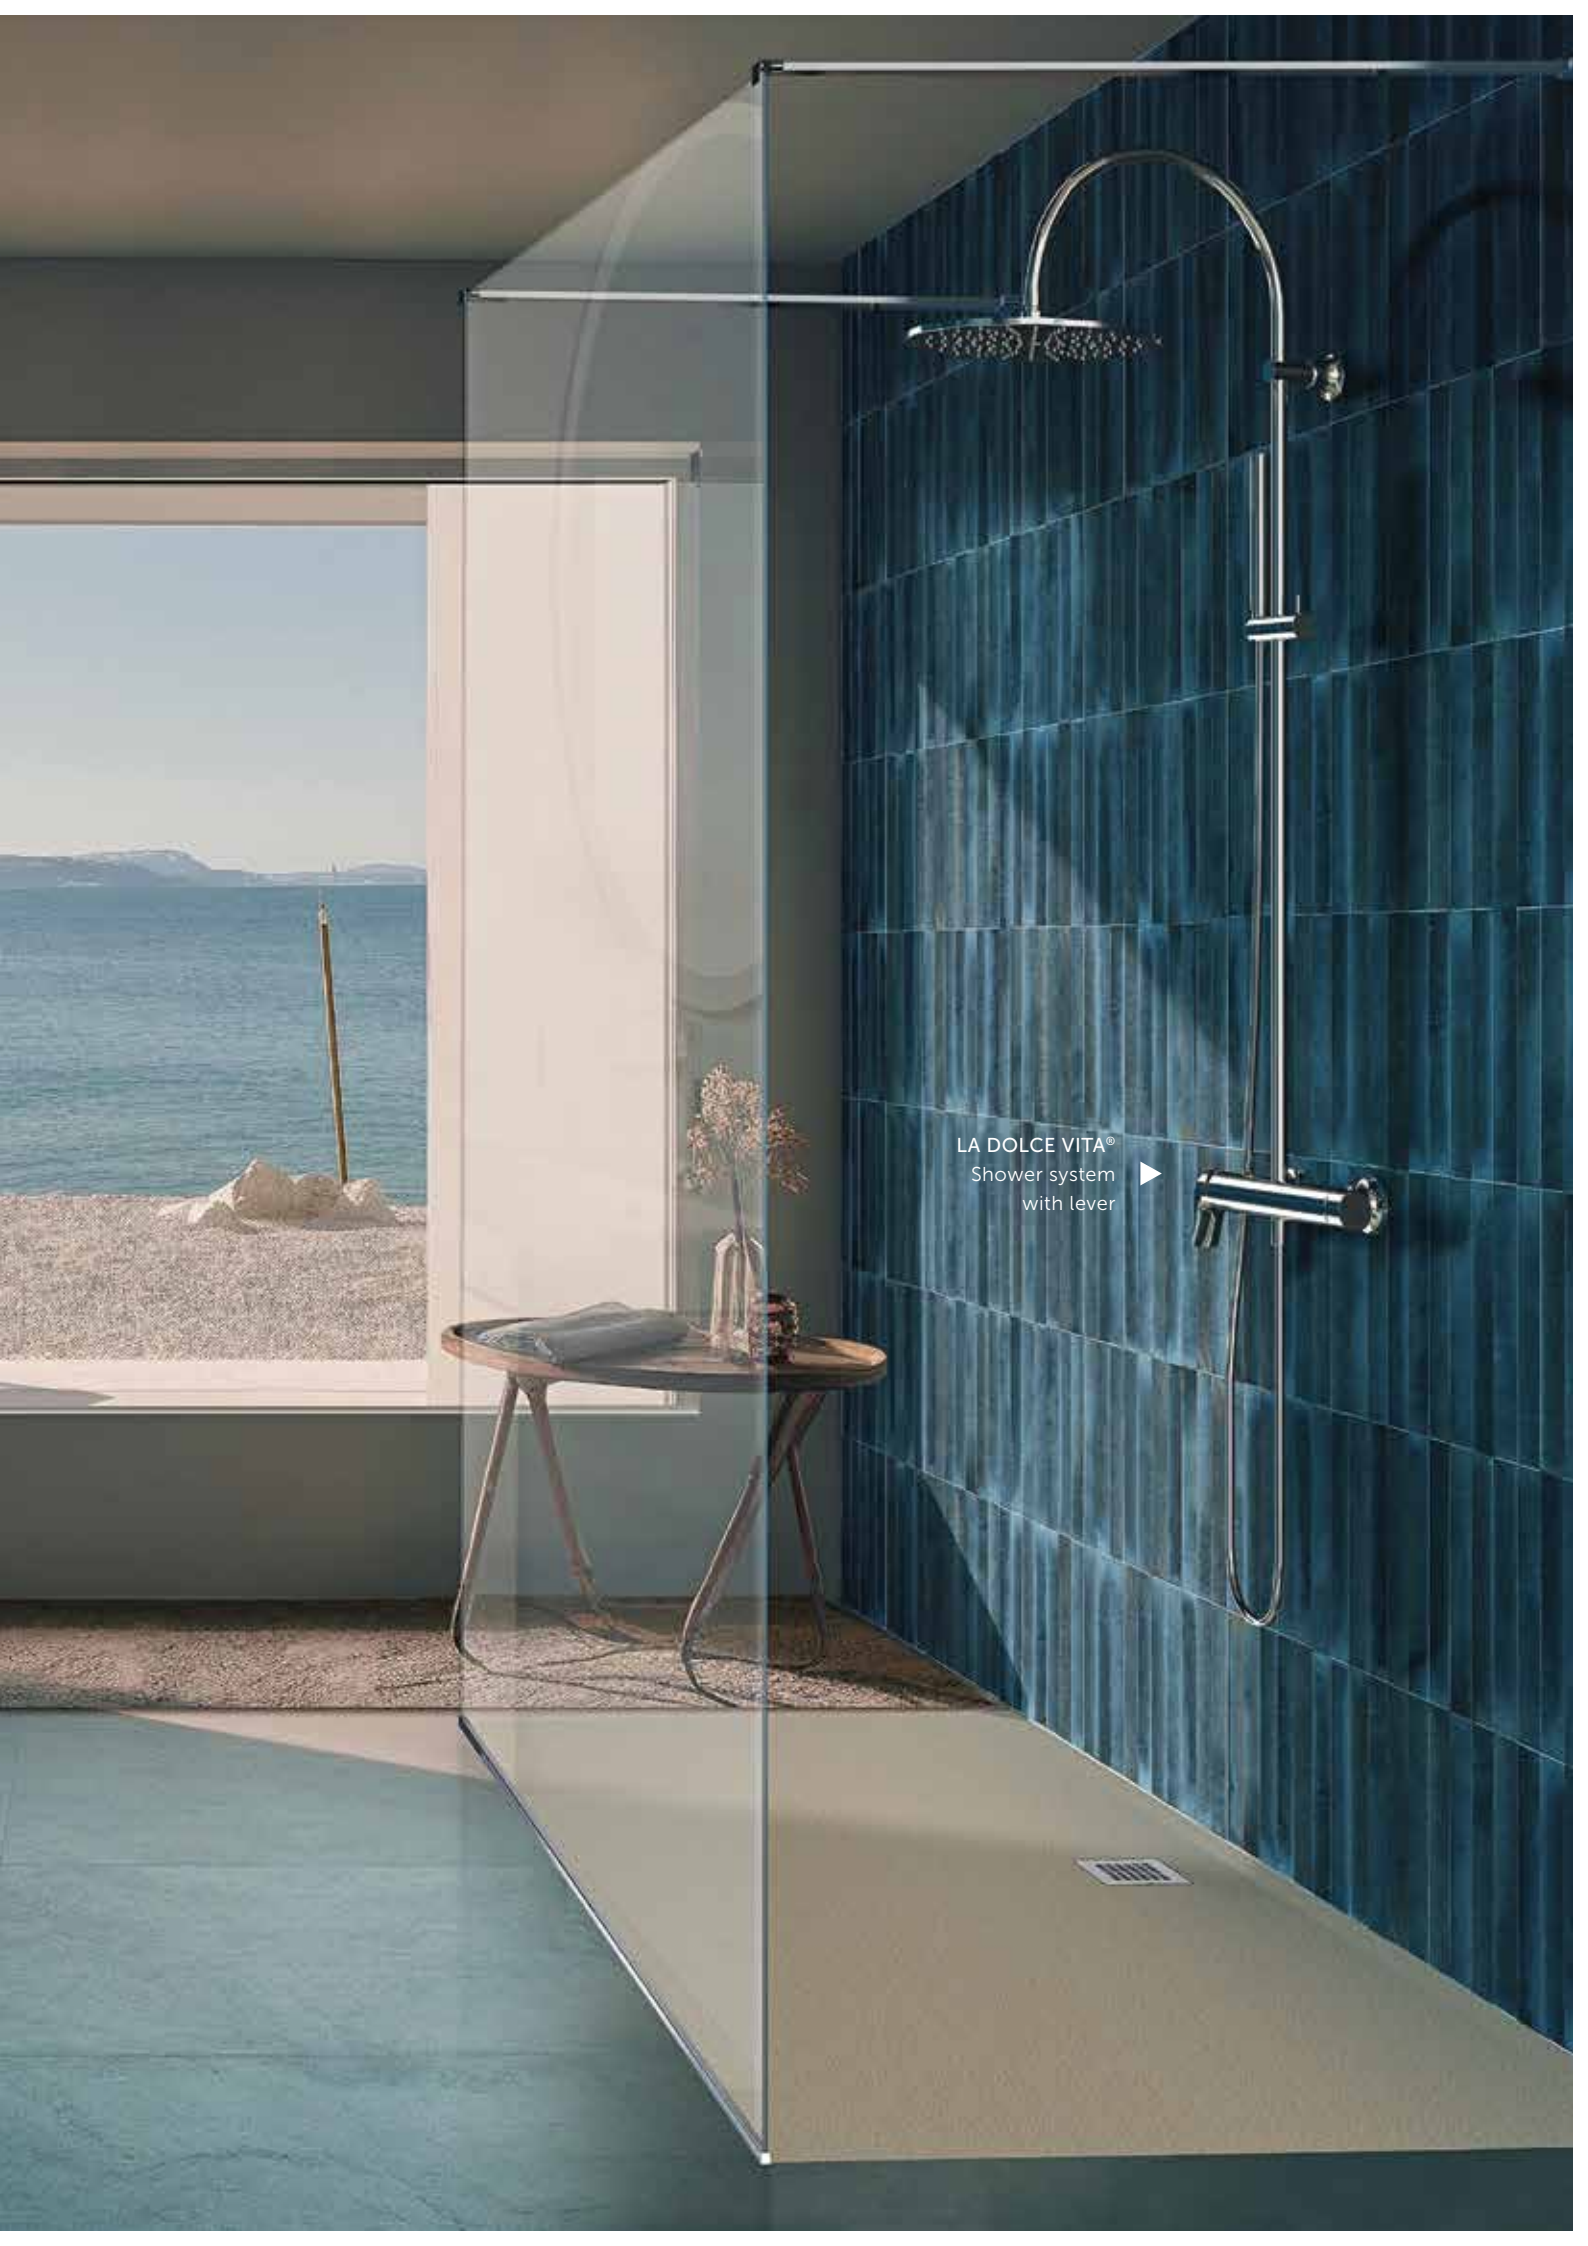

LA DOLCE VITA®
Shower system
with lever ▶