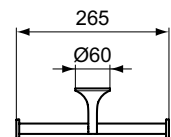

La Dolce Vita

La Dolce Vita tissue holder

NEW

Description

Tissue holder with cover

Including fixing set

Finishes:

- technology electroplating (AA)
- technology PVD (GN, A2, A5)

Expected availability in April 2024. Please check it with country representative offices (quoted on last page).

Tissue holder without cover

Including fixing set

Finishes:

- technology electroplating (AA)
- technology PVD (GN, A2, A5)

Expected availability in April 2024. Please check it with country representative offices (quoted on last page).

Tissue holder without cover - double

Including fixing set

Finishes:

- technology electroplating (AA)
- technology PVD (GN, A2, A5)

Expected availability in April 2024. Please check it with country representative offices (quoted on last page)

Colours

AA Chrome

GN Silver Storm

A2 Brushed Gold

A5 Magnetic Grey

reddot winner 2024

Product

Product	Article-No.	Price/EUR
Tissue holder with cover	T5509AA	56,00
	T5509GN	83,00
	T5509A2	83,00
	T5509A5	83,00
Tissue holder without cover	T5495AA	39,00
	T5495GN	59,00
	T5495A2	59,00
	T5495A5	59,00
Tissue holder without cover - double	T5496AA	50,00
	T5496GN	74,00
	T5496A2	74,00
	T5496A5	74,00

Colours:

AA

GN

A2

A5

T5509

T5495

T5496