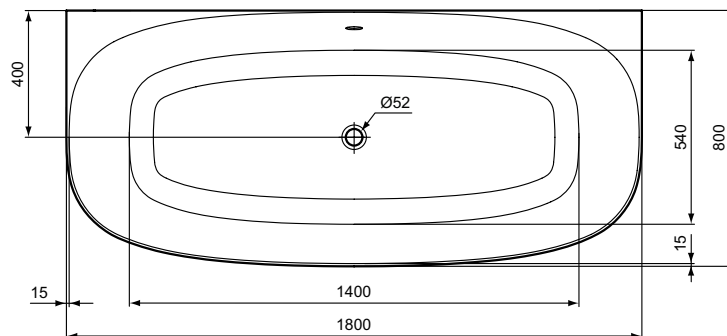

Colour

01 Euro White

Product	Kg	Article-No.	Price/EUR
Freestanding/Wall Double-Ended Bathtub with Waste filler 180x80 cm	66,0	T994101	2 712,00