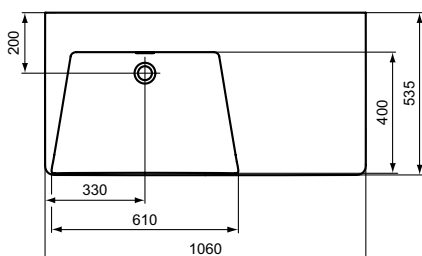

La Dolce Vita

La Dolce Vita vanity basin

NEW

Description

Asymmetrical Vanity basin 106 cm

Without tap hole

With overflow (slotted shape)

- Left hand basin

- Right hand basin

In carton box

EN 14688

For assembly with Conca furniture basin units or semi-pedestal E267101

Expected availability in April 2024. Please check it with country representative offices, quoted on last page.

Semi-pedestal

In carton box

Expected availability in April 2024. Please check it with country representative offices, quoted on last page.

reddot winner 2024

Product	W x D x H mm	Kg	Article-No.	Price/EUR
Vanity basin, Left hand	1060 x 535 x 145	33,0	E270301	468,00
Vanity basin, Right hand	1060 x 535 x 145	33,0	E270401	468,00

Recommended equipment

Fixation set M10 x 140 mm (in case of 3 point fixation - 2 sets needed)	WW965340	*
Semi-pedestal	E267101	96,00
Design siphon G1 1/4	E0079AA	*
Design siphon G1 1/4	T4441GN	220,00
	T4441A2	220,00
	T4441A5	220,00
Design stop angle valve (water connection G1/2, connection with mixer 10 mm/ G3/8) - 1pc	A3491AA	*
Free waste G1 1/4 with chrome cover	J3291AA	*
Free waste G1 1/4 with white ceramic cover	E211401	71,00
Click-clack waste (with chrome cover) for basins with overflow	E1483AA	68,00
Click-clack waste (with colored ceramic cover) for basins with overflow	E265301	69,00

* Refer to the General Price List of Ideal Standard

Colours

01 Euro White

Siphons:

E2703