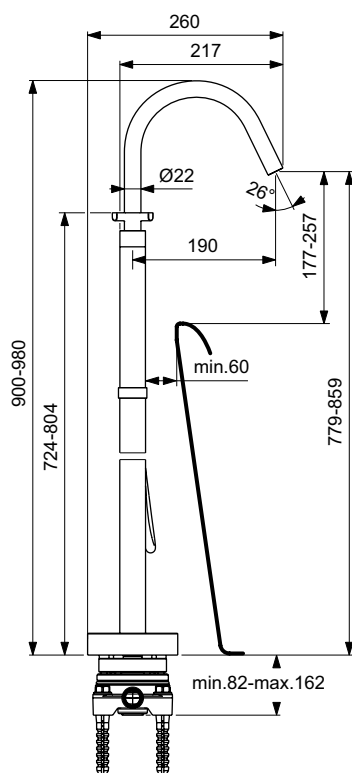

Colours:

AA

A5