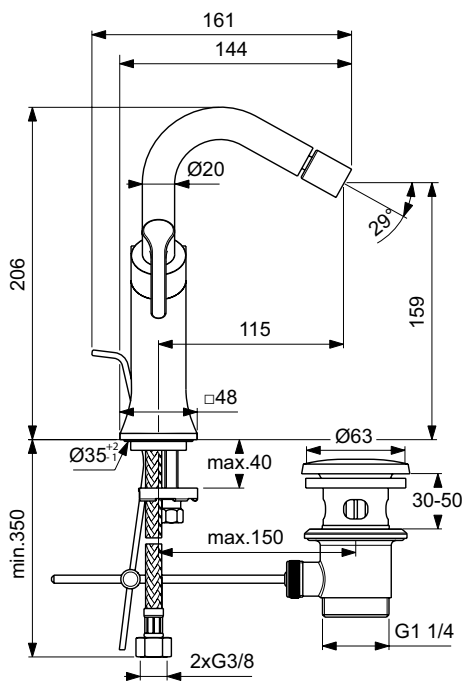

Colours:

AA

A5