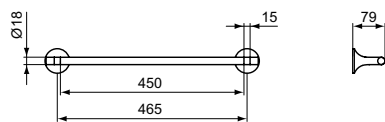

Colours:

AA

GN

A2

A5