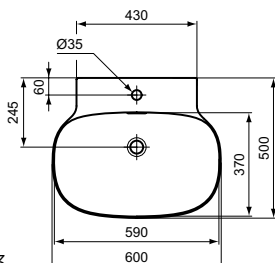

Siphons:

AA Chrome

GN Silver Storm

A2 Brushed Gold

A5 Magnetic Grey

T4983