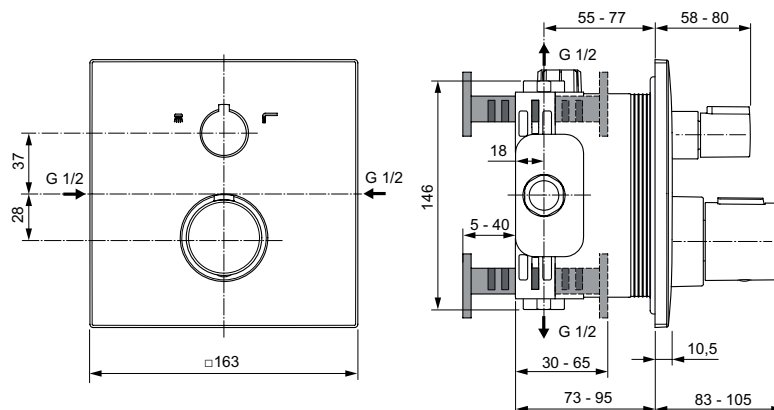

Necessary equipment

EASY-BOX universal built-in Kit 1	A1000NU	*
-----------------------------------	---------	---

* Refer to the General Price List of Ideal Standard

Colours:

AA

GN

A2

A5