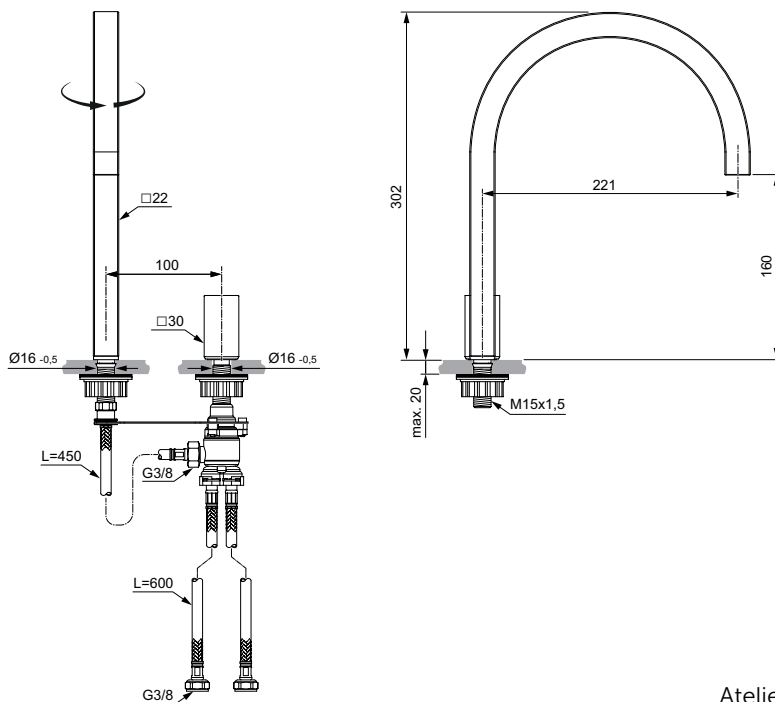

Solos

Solos 2-hole basin mixer

NEW

Description

Sequential flush valve for flow and temperature control
Metal handle, square design
Square design rotating tubular spout
Cache aerator 5l/min
Brass connections for the handle and spout
Flexible hoses G3/8"
Finish: Chrome
To be combined with dedicated Solos ceramic washbasins (2 tap holes)

Finishes:

- technology electroplating (AA)
- technology PVD (GN, A2, A5)
- technology powder coating (XG, AC)

Colours

AA Chrome
GN Silver Storm
A2 Brushed Gold
A5 Magnetic Grey
XG Silk Black
AC Glossy White

reddot winner 2024

Product

2-hole basin mixer

Article-No.

Price/EUR

A7831AA	329,00
A7831GN	526,00
A7831A2	526,00
A7831A5	526,00
A7831XG	410,00
A7831AC	410,00

Colours: