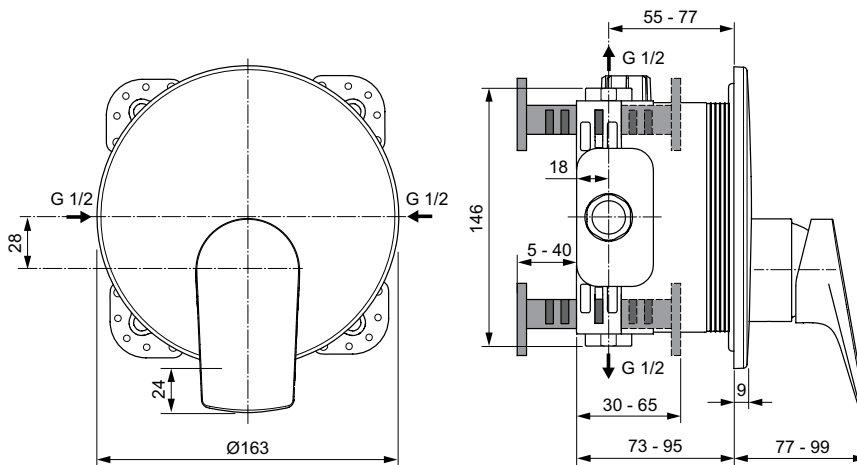

Colours:

AA

GN

A2

A5