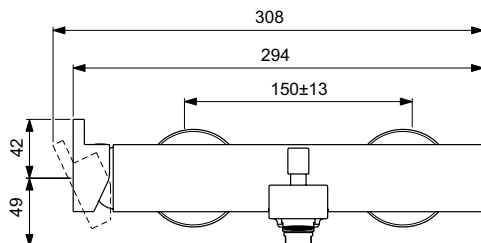

Colours:

AA

GN

A2

A5