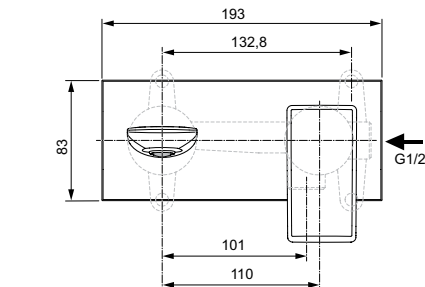

Colours:

AA

GN

A2

A5