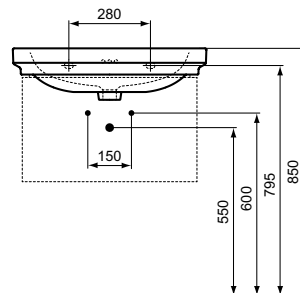

Calla

Calla vanity basin

Description

1 tap hole punched
With overflow (with 3 holes)
For assembly with: Furniture CONCA Vanity units or alone with Design siphon
In carton box
EN 14688

Product	W x D x H mm	Kg	Article-No.	Price/EUR
Vanity basin 86,5 cm, 1 tap hole	865 x 540 x 175	26,4	E224101	320,00
Vanity basin 66,5 cm, 1 tap hole	665 x 540 x 175	20,0	E223801	290,00

Recommended equipment

Fixation set M10 x 140 mm	WW965340	*
Design siphon G1 1/4	E0079AA	*
Design siphon G1 1/4	T4441GN	220,00
	T4441A2	220,00
	T4441A5	220,00
Design stop angle valve (water connection G1/2, connection with mixer 10 mm/ G3/8) - 1pc	A3491AA	*
Free waste G1 1/4 with white ceramic cover	E211401	71,00
Click-clack waste (with colored ceramic cover) for basins with overflow	E265301	69,00

* Refer to the General Price List of Ideal Standard

Colours

01 Euro White

Siphons:

AA Chrome

GN Silver Storm

A2 Brushed Gold

A5 Magnetic Grey