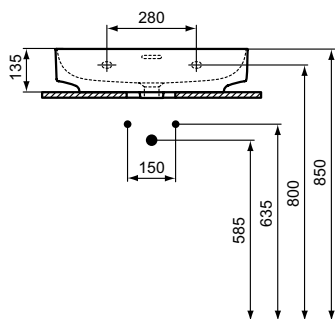

Siphons:

T4756