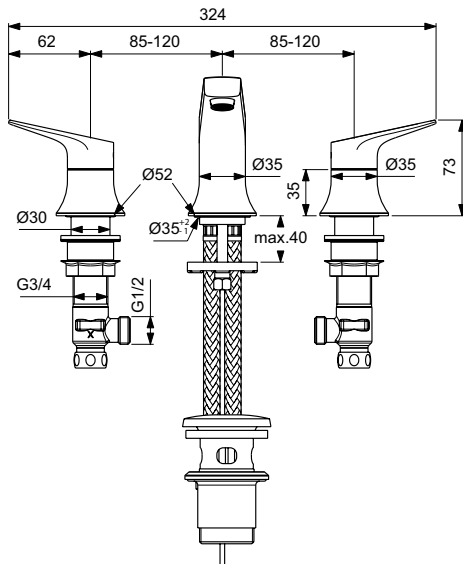

Colours:

AA

GN

A2

A5