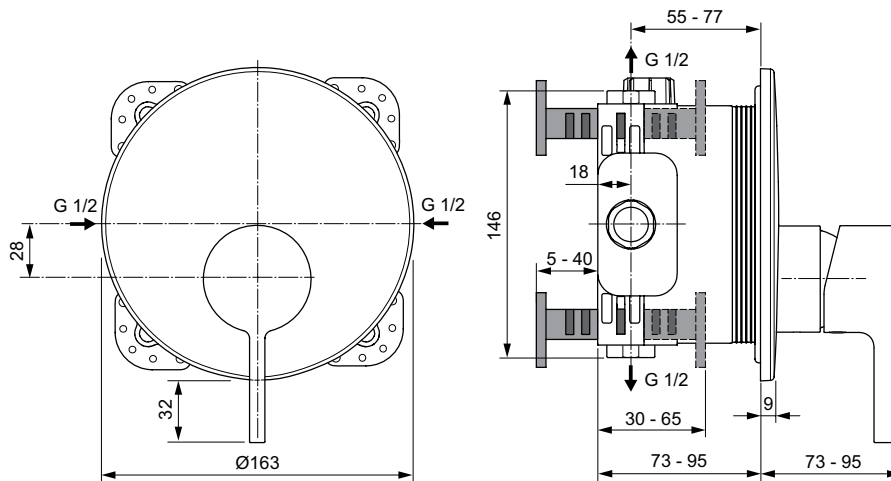

EASY-BOX universal built-in Kit 1	A1000NU	*
-----------------------------------	----------------	---

* Refer to the General Price List of Ideal Standard

Colours:

AA

GN

A2

A5

Joy