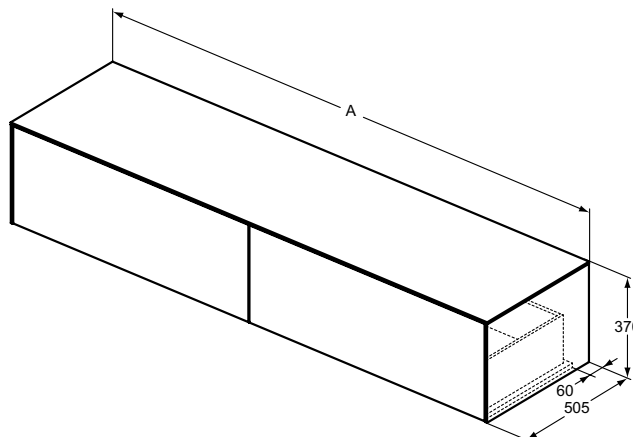

Recommended equipment

Space Saving Siphon	EE23033967	*

* Refer to the General Price List of Ideal Standard

	A
T4335	2387
T4316	1987
T4315	1587