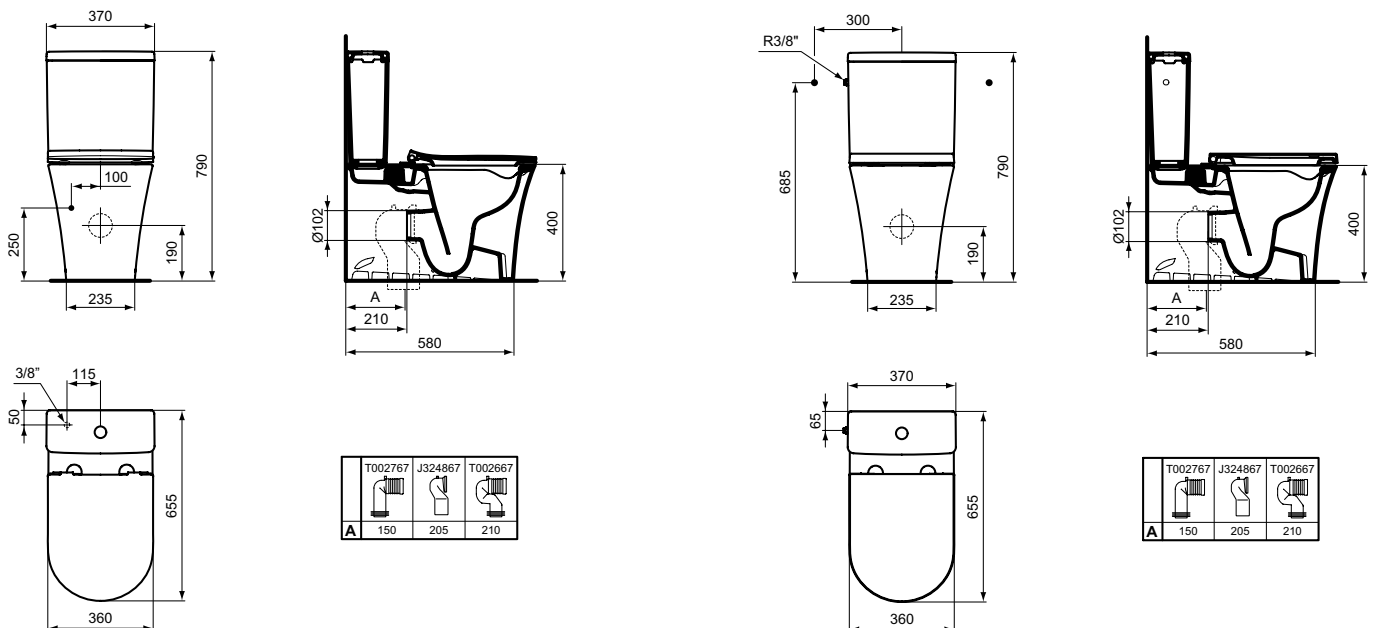

Colours

01 Euro White

T3751, E2642, E2710, E2667

E2642, E2713, E3304