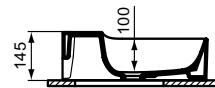

Siphons:

AA Chrome

GN Silver Storm

A2 Brushed Gold

A5 Magnetic Grey