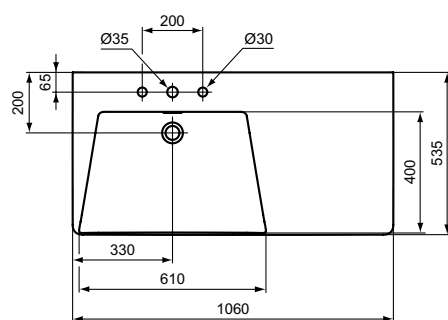

La Dolce Vita

La Dolce Vita vanity basin

NEW

Description

Asymmetrical Vanity basin 106 cm

With 3 tap holes

With overflow (slotted shape)

- Left hand basin

- Right hand basin

In carton box

EN 14688

For assembly with Conca furniture basin units or semi-pedestal E267101

Expected availability in April 2024. Please check it with country representative offices, quoted on last page.

Semi-pedestal

In carton box

Expected availability in April 2024. Please check it with country representative offices, quoted on last page.

reddot winner 2024

Product	W x D x H mm	Kg	Article-No.	Price/EUR
Vanity basin, Left hand	1060 x 535 x 145	33,0	E267801	468,00
Vanity basin, Right hand	1060 x 535 x 145	33,0	E267901	468,00

Recommended equipment

Fixation set M10 x 140 mm (in case of 3 point fixation - 2 sets needed)	WW965340	*
Semi-pedestal	E267101	96,00
Design siphon G1 1/4	E0079AA	*
Design siphon G1 1/4	T4441GN	220,00
	T4441A2	220,00
	T4441A5	220,00
Design stop angle valve (water connection G1/2, connection with mixer 10 mm/ G3/8) - 1pc	A3491AA	*
Free waste G1 1/4 with chrome cover	J3291AA	*
Free waste G1 1/4 with white ceramic cover	E211401	71,00
Click-clack waste (with chrome cover) for basins with overflow	E1483AA	68,00
Click-clack waste (with colored ceramic cover) for basins with overflow	E265301	69,00

* Refer to the General Price List of Ideal Standard

Colours

01 Euro White

Siphons:

AA

GN

A2

A5

E2678