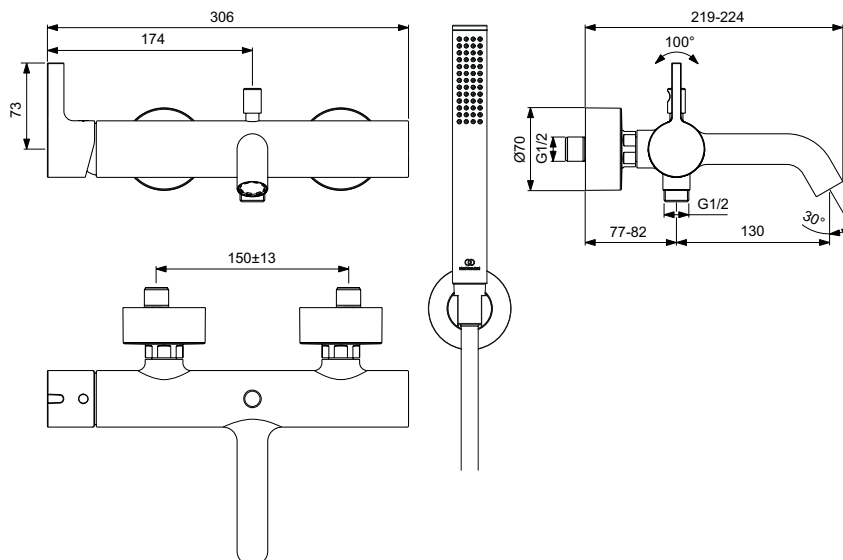

Colours:

AA

GN

A2

A5