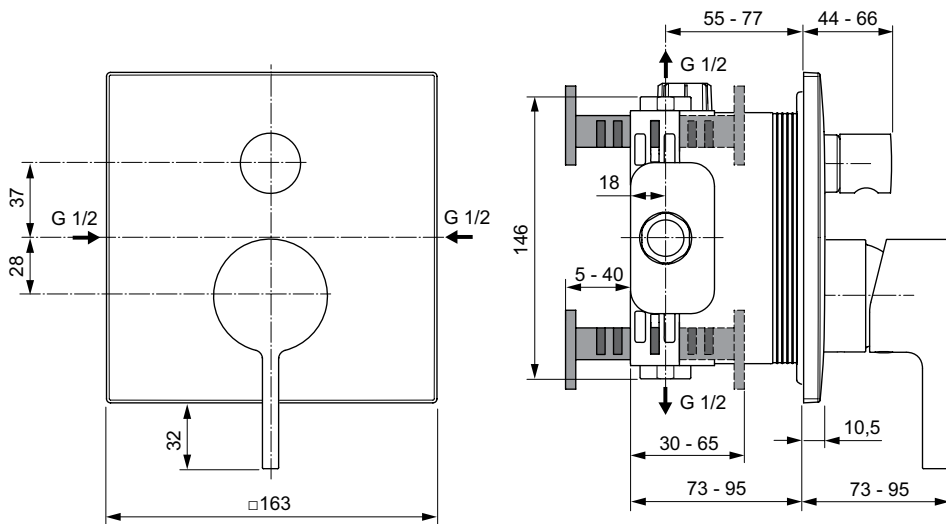

Colours:

AA

A5