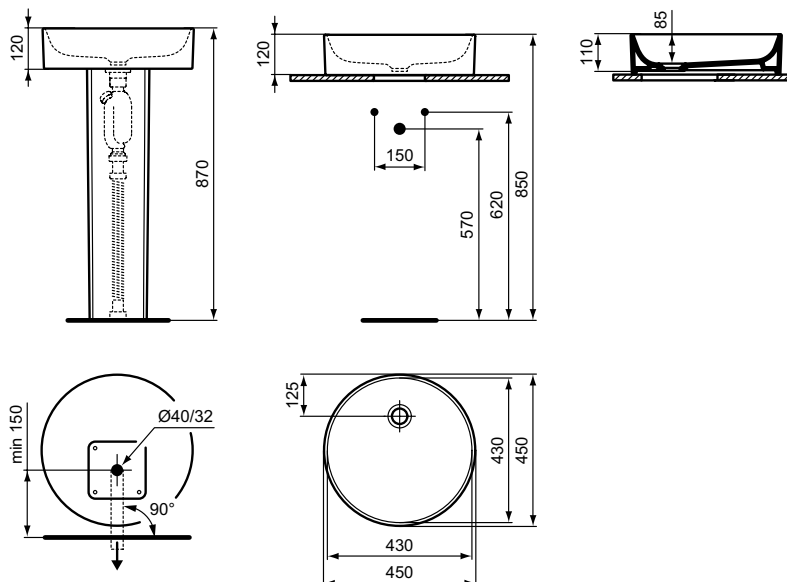

Siphons:

AA Chrome

GN Silver Storm

A2 Brushed Gold

A5 Magnetic Grey