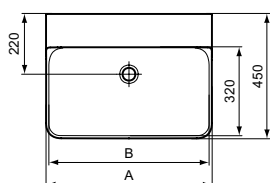

Siphons:

AA Chrome

GN Silver Storm

A2 Brushed Gold

A5 Magnetic Grey

	A	B	C
T3797/T3831	800	780	280
T3792/T3825	600	580	280
T3787/T3817	500	480	200