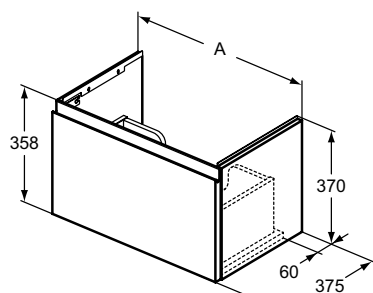

Recommended equipment

Space Saving Siphon	EE23033967	*

* Refer to the General Price List of Ideal Standard

	A
E3377	800
E3376	600
E3375	500