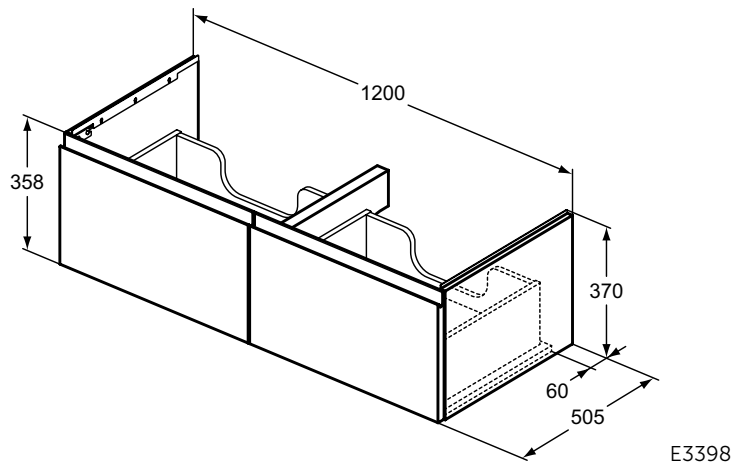

Finesse

Finesse vanity basin unit 120, 100, 80, 60 cm

Product	W x D x H mm	Kg	Article-No.	Price/EUR
Symmetrical hand basin unit 60 cm, 1 drawer	600 x 505 x 370		E3391Y1	485,00
			E3391Y2	485,00
			E3391UP	485,00
			E3391UQ	485,00
			E3391UR	485,00
			E3391US	485,00

Recommended equipment

Space Saving Siphon	EE23033967	*

* Refer to the General Price List of Ideal Standard