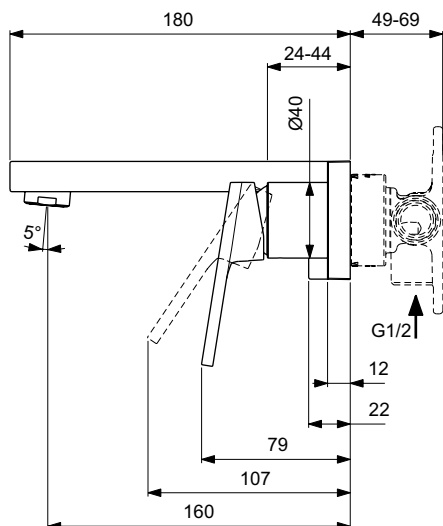

Colours:

AA

GN

A2

A5