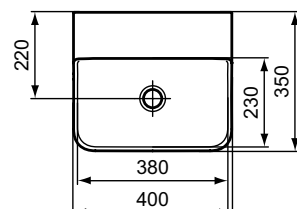

Siphons:

AA Chrome

GN Silver Storm

A2 Brushed Gold

A5 Magnetic Grey