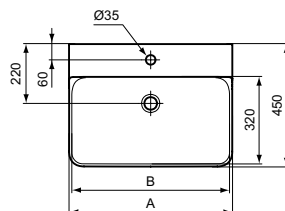

Siphons:

AA Chrome

GN Silver Storm

A2 Brushed Gold

A5 Magnetic Grey

	A	B	C
T3795/T3829	800	780	280
T3790/T3823	600	580	280
T3785/T3815	500	480	200