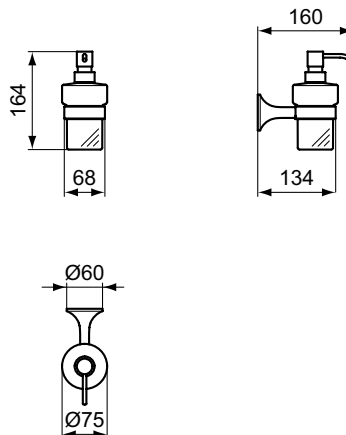

Accessories