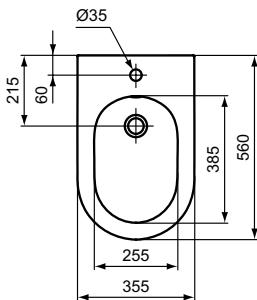

Blend Curve

Blend Curve bidet

Description

One tap hole, overflow
Including fixation kit TT0293851 (for fully hidden attachment - no lateral holes)
In carton box
EN 14528

One tap hole, overflow
Including fixation kit TT0299598 (for fully hidden attachment - no lateral holes)
In carton box
EN 14528

Product	W x D x H mm	Kg	Article-No.	Price/EUR
Floor standing BTW bidet	355 x 560 x 400	24,9	T375301	302,00
			T3753V1	395,00
Wall mounted bidet	355 x 540 x 250	17,6	T375001	302,00
			T3750V1	395,00

Recommended equipment

Siphon waste for bidet G1 1/4	A2307AA	*
Stop angle valve (water connection G1/2, connection with mixer 10 mm/ G3/8) - 1pc	B7883AA	*

* Refer to the General Price List of Ideal Standard

Colours

- 01 Euro White
- V1 Silk White (Matt White)

Siphon:

T3753