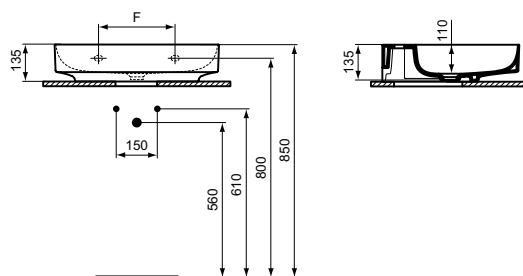

Siphons:

mm	A	B	C	D	E	F
T4991	750	500	740	370	580	280
T4988	600	500	590	370	430	280
T4985	500	480	490	350	330	200