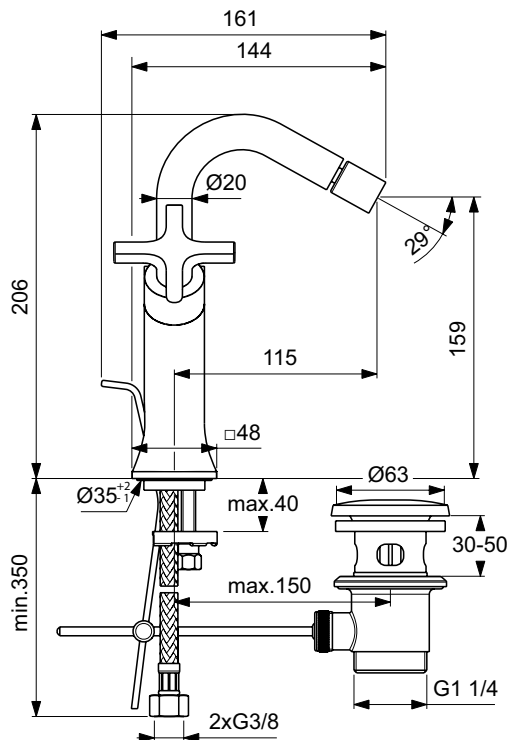

Colours

AA Chrome
A5 Magnetic Grey

Sanitary brass

Product	Article-No.	Price/EUR
One-hole bidet mixer Dual Control, cross handles	BD157AA	329,00
	BD157A5	527,00

Colours:

AA

A5