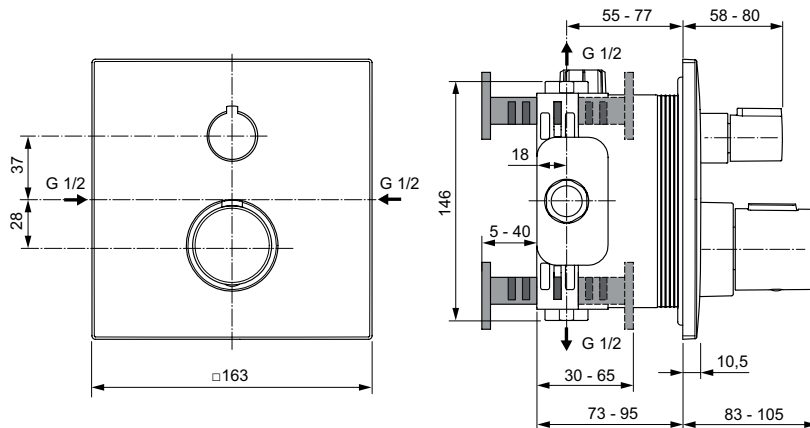

Colours:

AA

GN

A2

A5