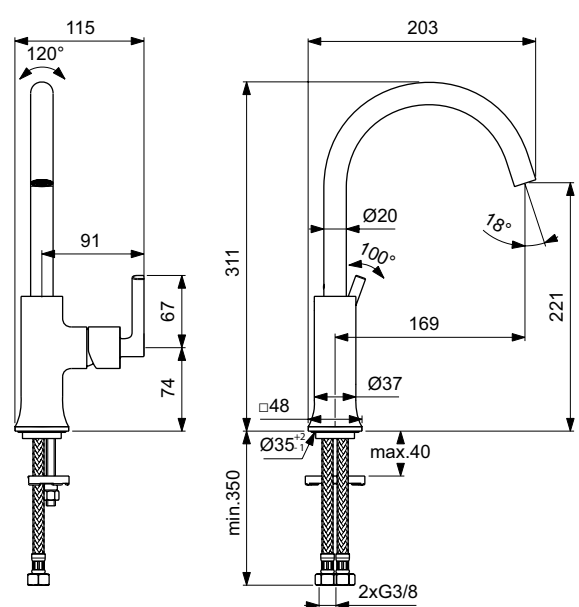

Joy-Neo

Joy-Neo basin mixer

Description

28mm ceramic cartridge, hot water limiter, no click
Ideal Standard logo on the body
Metal handle without red/blue printing
Tubular spout with 120° swivel limit
Caché aerator M16,5x1 - 5 l/min
Flexible hoses PEX G3/8" for water supply
Metal pop-up waste
Easy-Fix installation
Finishes:
- technology electroplating (AA)
- technology PVD (A5)
- Model without pop-up waste

Colours

AA Chrome
A5 Magnetic Grey

Product

Product	Article-No.	Price/EUR
One-hole basin mixer with metal pop-up waste	BD149AA	374,00
	BD149A5	599,00
One-hole basin mixer without pop-up waste	BD150AA	368,00
	BD150A5	587,00

Colours:

AA

A5

BD150