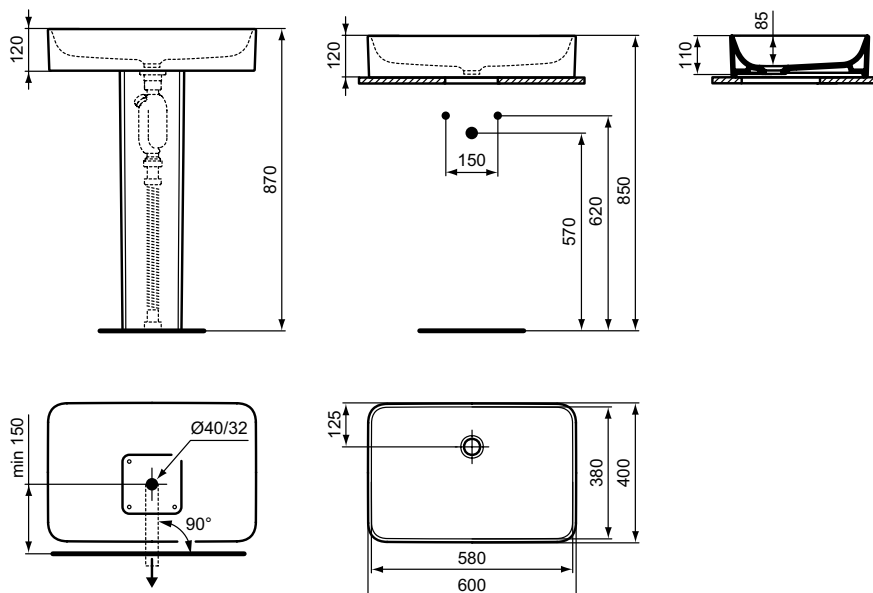

Siphons:

AA Chrome

GN Silver Storm

A2 Brushed Gold

A5 Magnetic Grey