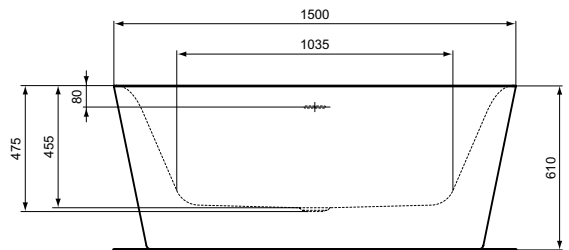

Product

	Kg	Article-No.	Price/EUR
Freestanding double-ended bathtub 190x90 cm - Water capacity 290L	55,0	K8722V3	3 184,00
		K8722V1	2 829,00
Freestanding double-ended bathtub 180x80 cm - Water capacity 220L	50,0	K8721V3	2 947,00
		K8721V1	2 619,00
Freestanding double-ended bathtub 170x75 cm - Water capacity 185L	45,0	K8720V3	2 807,00
		K8720V1	2 489,00
Freestanding double-ended bathtub 150x75 cm - Water capacity 170L	40,0	T546401	1 696,00

	A	B	C	D	E	F	G
K8720	1700	750	1445	610	1115	485	475
K8721	1800	800	1545	660	1215	535	525
K8722	1900	900	1645	760	1315	635	625