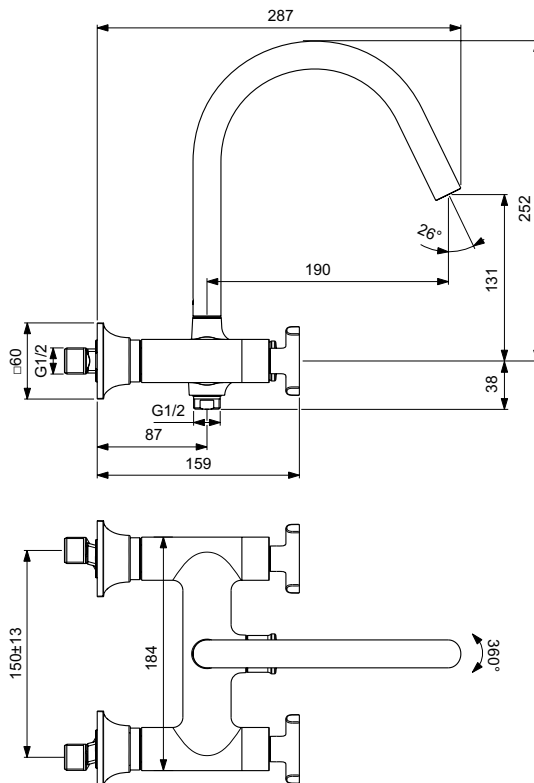

Colours:

AA

A5