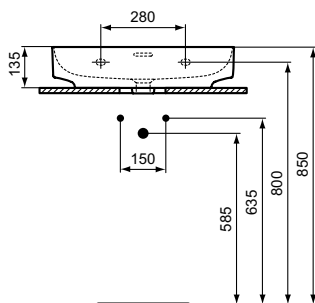

Siphons:

T4984