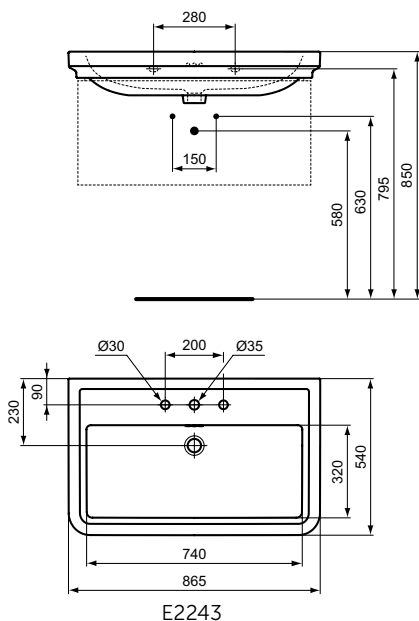

Siphons:

AA Chrome

GN Silver Storm

A2 Brushed Gold

A5 Magnetic Grey