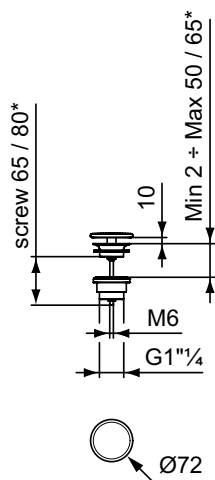

Article-No.

Price/EUR

E211401	71,00
E2114V1	87,00
E2114V2	87,00
E2114V3	87,00
E2114V4	87,00
E2114V5	87,00
E2114V6	87,00
E2114V7	87,00
E2114V8	87,00
E2114V9	87,00
E2114X8	87,00
E2114X9	87,00

* Refer to the General Price List of Ideal Standard