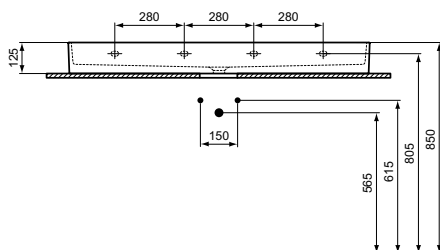

Solos

Solos vanity basin

NEW

Description

Diamatec® technology
20 cm deep tap deck for more space
2 tap holes Ø16 mm
Without overflow
Grinded underneath
In carton box
EN 14688

Expected availability in January 2025. Please check it with country representative offices, quoted on last page.

For combination with Solos sequential basin mixer & spout on left side of tap deck

Compatible with Conca, Finnese or Ideal Standard i.life B furniture

Optional

Movable solid surface shelf - product details on the next pages.

reddot winner 2024

Product	W x D x H mm	Kg	Article-No.	Price/EUR
Vanity basin 121 cm, 2 tap holes punched	1215 x 515 x 120	41,0	T536801 T5368V2	904,00 1 174,00
Vanity basin 101 cm, 2 tap holes punched	1015 x 515 x 120	35,5	T537001 T5370V2	752,00 978,00

Recommended equipment

Fixation set M10 x 140 mm (in case of 4 point fixation - 2 sets needed)	WW965340	*
Design siphon G1 1/4	E0079AA	*
Design siphon G1 1/4	T4441GN	220,00
	T4441A2	220,00
	T4441A5	220,00
Design stop angle valve (water connection G1/2, connection with mixer 10 mm/ G3/8) - 1pc	A3491AA	*
Free waste G1 1/4 with chrome cover	J3291AA	*
Free waste G1 1/4 with white ceramic cover	E211401	71,00
	E2114V2	87,00

* Refer to the General Price List of Ideal Standard

Colours

1. 01 Euro White
   V2 Black Gloss

Products:

V2

Siphons:

AA

GN

A2

A5