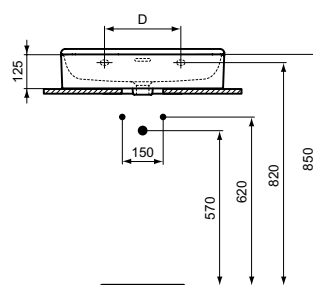

Siphons:

AA Chrome

GN Silver Storm

A2 Brushed Gold

A5 Magnetic Grey

	A	B	C	D
T3793/T3827	800	780	65	280
T3788/T3819	600	580	70	280
T3783/T3813	500	480	70	200