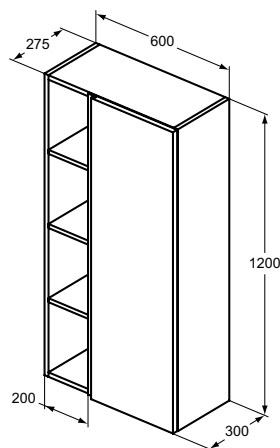

Finesse

Finesse column unit

NEW

Description

Column unit, reversable, with 4 internal glass shelves adjustable and 1 MFC shelf + Open module with 5 MFC shelves
1 door, Soft close system
Open module with shelves
Handle free design - groove (on door side) for easy opening

Low Column unit, reversable, with 2 internal glass shelves adjustable and 1 MFC shelf + Open module with 3 MFC shelves
1 door, Soft close system
Open module with shelves
Handle free design - groove (on door side) for easy opening

Colours

Y1 Matt White (Lacquered)
Y2 Matt Anthracite (Lacquered)
UP Matt Greige (Lacquered)
UQ Ribbed Matt ashblue (Lacquered)
UR Dark Elm (melamine)
US White Oak (melamine)

Expected availability in April 2024. Please, check with country representative offices, quoted on last page.

Furniture and mirrors

Product	W x D x H mm	Kg	Article-No.	Price/EUR
Column unit	600 x 300 x 1600		E3442Y1	722,00
			E3442Y2	722,00
			E3442UP	722,00
			E3442UQ	722,00
			E3442UR	722,00
			E3442US	722,00
Low column unit	600 x 300 x 1200		E3443Y1	676,00
			E3443Y2	676,00
			E3443UP	676,00
			E3443UQ	676,00
			E3443UR	676,00
			E3443US	676,00

E3442

E3443