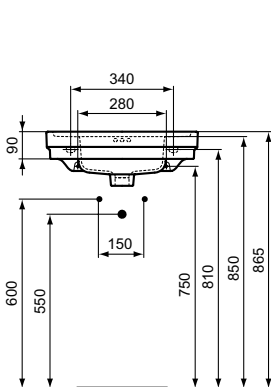

Siphons:

AA Chrome

GN Silver Storm

A2 Brushed Gold

A5 Magnetic Grey

E2234