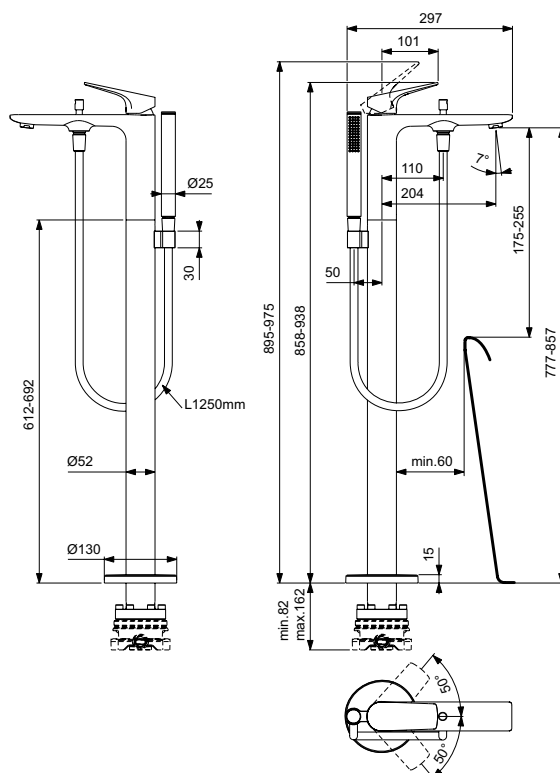

La Dolce Vita

La Dolce Vita bath & shower mixer

NEW

Description

Freestanding bath & shower mixer
38 mm FirmaFlow®+ ceramic cartridge with hot water limiter
Aerator M24x1
Metal handle without red/blue printing
Automatic diverter, Hand-spray Stick 8 l/min
Shower hose Idealflex 1250 mm
Floor base escutcheon
To be used only in combination with: internal kit A6133NU – vertical adjustable and suitable for in-floor installation 80-160 mm floor thickness
Finishes:
- technology electroplating (AA)
- technology PVD (GN, A2, A5)

Expected availability in April 2024. Please check it with country representative offices, quoted on last page.

Necessary equipment

Kit 1 (internal part) A6133NU

Colours

AA Chrome
GN Silver Storm
A2 Brushed Gold
A5 Magnetic Grey

reddot winner 2024

Product

Freestanding bath & shower mixer

Article-No. Price/EUR

BD673AA	702,00
BD673GN	1 123,00
BD673A2	1 123,00
BD673A5	1 123,00

Necessary equipment

Kit 1 (internal part)

A6133NU *

* Refer to the General Price List of Ideal Standard

Colours:

AA

GN

A2

A5