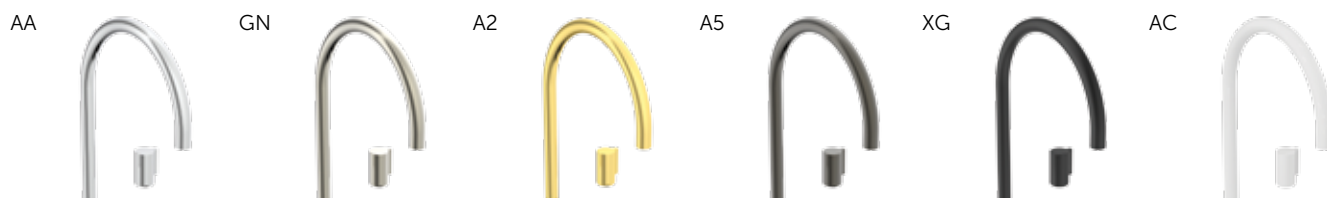

Solos

Solos 2-hole basin mixer

NEW

Description

Sequential flush valve for flow and temperature control
Metal round handle
Round rotating tubular spout
Cache aerator 5 l/min
Brass connections for the handle and spout
Flexible hoses G3/8"

Finishes:

- technology electroplating (AA)
- technology PVD (GN, A2, A5)
- technology powder coating (XG, AC)

Colours

- AA Chrome
- GN Silver Storm
- A2 Brushed Gold
- A5 Magnetic Grey
- XG Silk Black
- AC Glossy White

reddot winner 2024

Sanitary brass

Product	Article-No.	Price/EUR
2-hole basin mixer	A7830AA	329,00
	A7830GN	526,00
	A7830A2	526,00
	A7830A5	526,00
	A7830XG	410,00
	A7830AC	410,00

Colours: