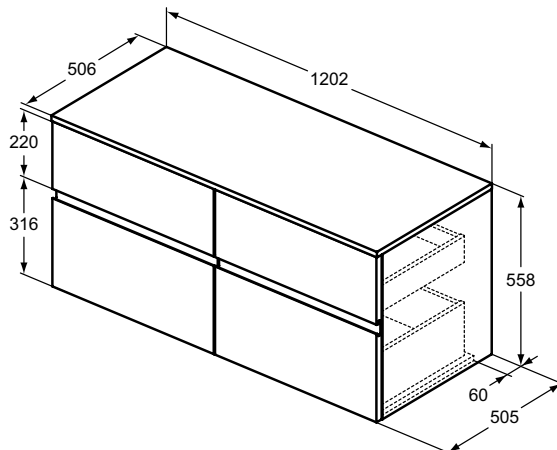

Recommended equipment

Space Saving Siphon	EE23033967	*

* Refer to the General Price List of Ideal Standard