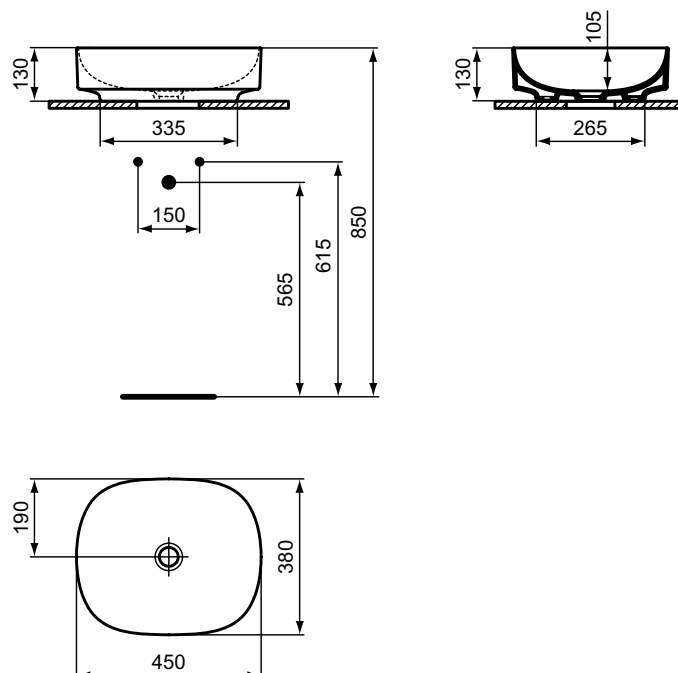

Ipalys

Ipalys vessel basin 80 cm

Description

Rectangular Vessel basin with thin walls

Diamatec® technology

Without tap hole and without overflow hole

Free waste E211401 - not included for basins in 01 Euro White.