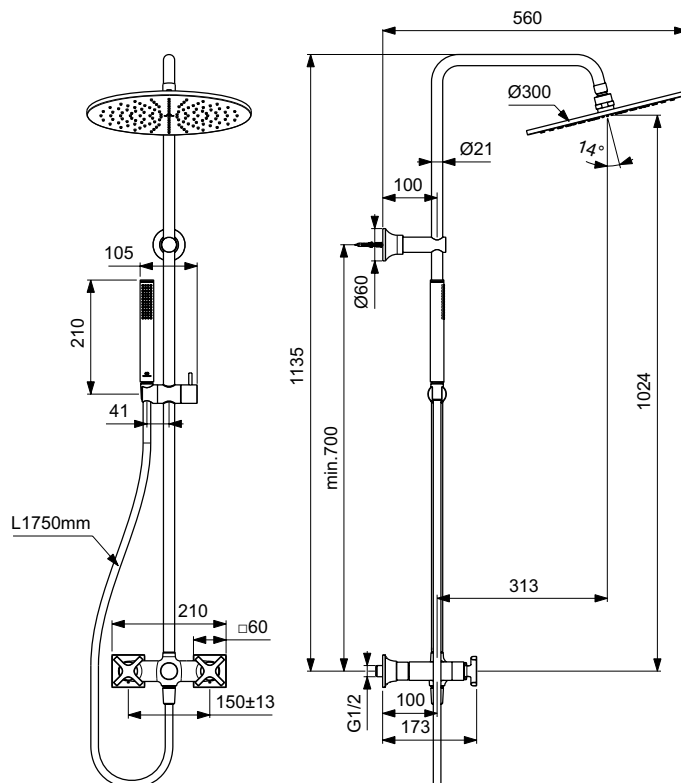

Colours:

AA

A5