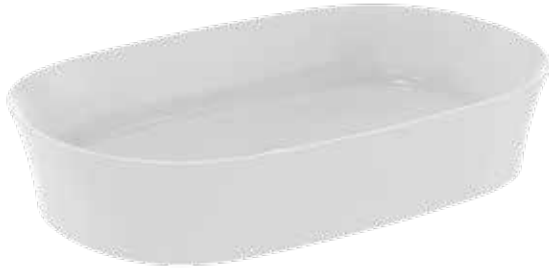

* Refer to the General Price List of Ideal Standard

Ipalys

Ipalys vessel basin 60 cm

Description

Oval Vessel basin with thin walls

Diamatec® technology

Without tap-hole and without overflow hole

Free flow waste E211401 - not included for basins in 01 Euro White. Please make sure to assembly with free flow waste (order separately)!