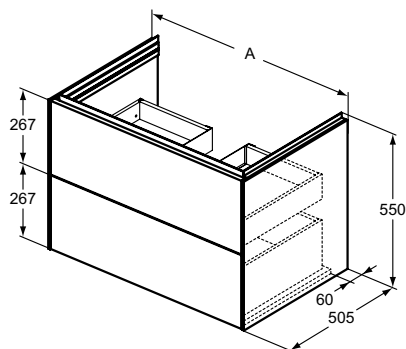

A
T4573	600
T4574	800
T4575	1000
T4576	1200