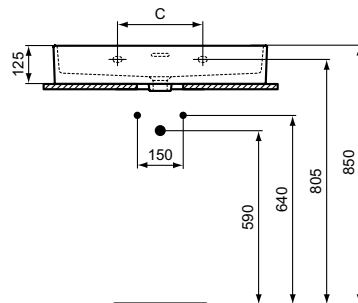

Siphons:

AA Chrome

GN Silver Storm

A2 Brushed Gold

A5 Magnetic Grey

	A	B	C
R0552/R0556	1015	990	280
R0546/R0549	815	790	280
T3893/T3896	700	675	280
R0541/R0544	615	590	280
T3883/T3886	500	475	240