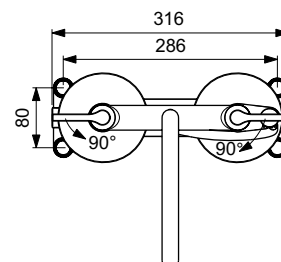

Colours:

AA

A5