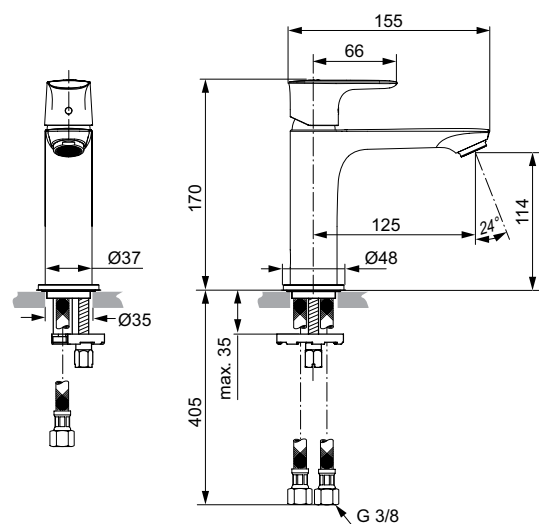

Connect Air

Connect Air basin mixer Grande

Description

Brass cast slim body Ø37 mm
Metal handle with red and blue colour indication - printed on handle
Metal pop-up waste
Aerator Perlator M24x1 with 5 l/min flow rate limiter
28 mm cartridge FirmaFlow® ISI with hot water limiter
Flexible hoses PEX G3/8"
Easy-Fix fixation with centering & sealing ring
Noise class 1
Comply with EN817
Finishes:
- technology electroplating (AA)
- technology PVD (GN, A2, A5)
- Model without pop-up waste

Colours

AA Chrome
GN Silver Storm
A2 Brushed Gold
A5 Magnetic Grey

Sanitary brass

Product	Article-No.	Price/EUR
One-hole basin mixer Grande with metal pop-up waste, slim	A7012AA	*
	A7012GN	*
	A7012A2	*
	A7012A5	*
One-hole basin mixer Grande without pop-up waste, slim	A7015AA	*
	A7015GN	*
	A7015A2	*
	A7015A5	*

* Refer to the General Price List of Ideal Standard

Colours:

AA

GN

A2

A5

A7015