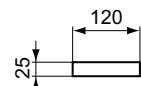

Conca

Conca towel rail

Description

Towel rail single, 60 cm - Squared
Including fixing set

Finishes:

- technology electroplating (AA)
- technology PVD (GN, A2, A5)

Towel rail double, 60 cm - Squared
Including fixing set

Finishes:

- technology electroplating (AA)
- technology PVD (GN, A2, A5)

Colours

AA Chrome

GN Silver Storm

A2 Brushed Gold

A5 Magnetic Grey

Product	Article-No.	Price/EUR
Towel rail single, 60 cm - Squared	T4498AA	96,40
	T4498GN	174,30
	T4498A2	174,30
	T4498A5	174,30
Towel rail double, 60 cm - Squared	T4500AA	127,10
	T4500GN	229,00
	T4500A2	229,00
	T4500A5	229,00

Colours:

AA

GN

A2

A5

T4498

T4500