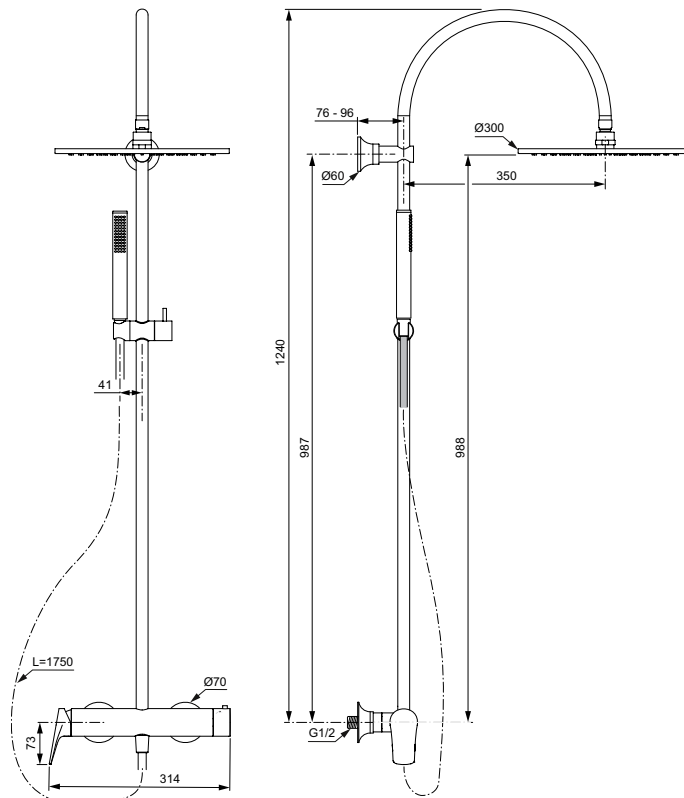

La Dolce Vita

La Dolce Vita shower system

NEW

Description

Single lever exposed shower system with integrated diverter
Casted shower mixer body
38 mm FirmaFlow®+ ceramic cartridge with hot water limiter
Connection with hidden S-connectors nut
S-connectors with noise reducers
Metal handle without red/blue printing
Non return valve
2-way ceramic manual diverter integrated in the body
Metal shower head 300 mm diameter, 12 l/min flow limiter
1- functional Idealrain Stick hand shower, 8 l/min
1750 mm Idealflex shower hose
Comply with EN817

Finishes:

- technology electroplating (AA)
- technology PVD (GN, A2, A5)

Expected availability in April 2024. Please check it with country representative offices, quoted on last page.

Colours

- AA Chrome
- GN Silver Storm
- A2 Brushed Gold
- A5 Magnetic Grey

reddot winner 2024

Product

Single lever exposed shower system with integrated diverter

Article-No.

Price/EUR

BD674AA	568,00
BD674GN	908,00
BD674A2	908,00
BD674A5	908,00

Colours:

AA

GN

A2

A5