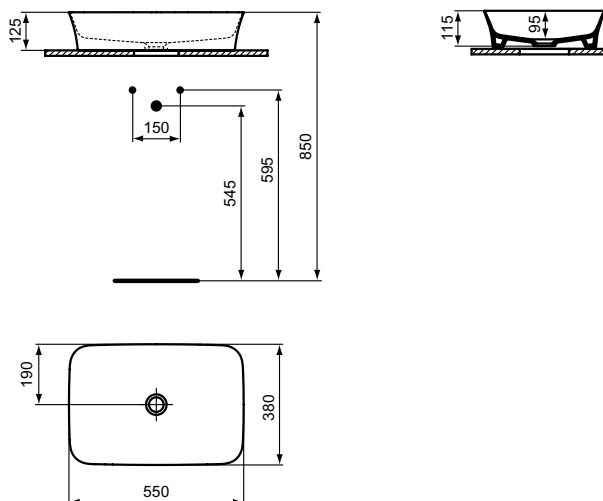

Recommended equipment

Free waste G1 1/4 with chrome cover	J3291AA	*
Free waste G1 1/4 with white ceramic cover	E211401	71,00
Design siphon G1 1/4	E0079AA	*
Design siphon G1 1/4	T4441GN	220,00
	T4441A2	220,00
	T4441A5	220,00
Design stop angle valve (water connection G1/2, connection with mixer 10 mm/ G3/8) - 1pc	A3491AA	*

* Refer to the General Price List of Ideal Standard