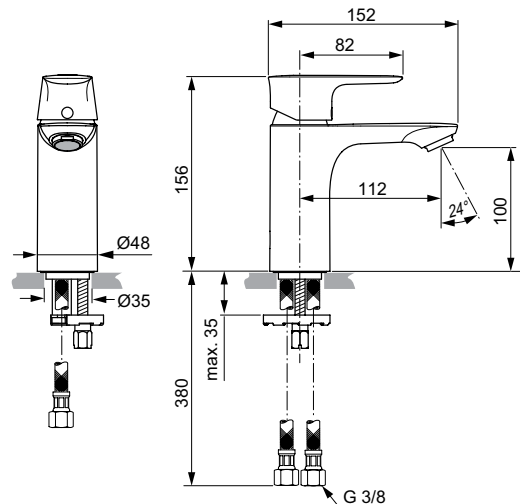

Connect Air

Connect Air basin mixer

Description

Brass cast body Ø48 mm
Metal handle with red and blue colour indication - printed on handle
Front handle fixation, chromed button
Aerator Perlator M24x1 with 5 l/min flow rate limiter
38 mm cartridge FirmaFlow®+ ISI with hot water limiter
Flexible hoses PEX G3/8"
Easy-Fix fixation with centering & sealing ring
Metal pop-up waste
Noise class 1
Comply with EN817
Finishes:
- technology electroplating (AA)
- technology PVD (GN, A2, A5)
- Model without pop-up waste

Colours

AA Chrome
GN Silver Storm
A2 Brushed Gold
A5 Magnetic Grey

Product

Product	Article-No.	Price/EUR
One-hole basin mixer with metal pop-up waste	A7021AA	*
	A7021GN	*
	A7021A2	*
	A7021A5	*
One-hole basin mixer without pop-up waste	A7024AA	*
	A7024GN	*
	A7024A2	*
	A7024A5	*

* Refer to the General Price List of Ideal Standard

Colours:

AA

GN

A2

A5

A7024