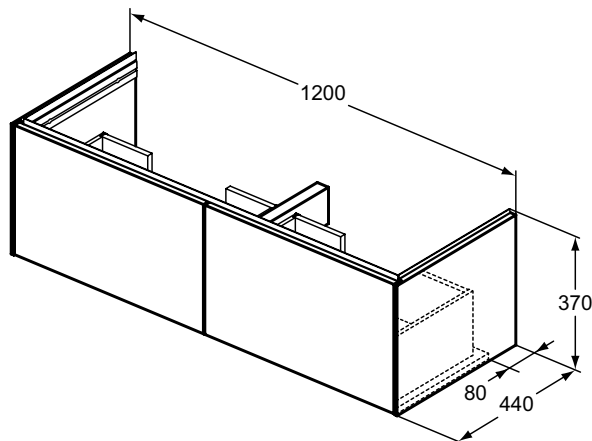

Conca

Conca vanity basin unit 120 cm

NEW

Description

Symmetrical hand basin unit

44 cm projection

2 external drawers (next to each other)

Push to open and soft close functions combined in one system.

Cabinets inside anthracite finish matching drawer colors

For combination with:

- Extra basin double 120 cm R053901, R0539V1, R055801, R055701 or

- Connect Air Vanity basin double 124 cm E027301 or

- Strada II Vanity basin double 124 cm T300501, T363601 or

- Eurovit Vanity basin double 121,5 cm E053401

Colours

Y1 Matt White (Lacquered)

Y2 Matt Anthracite (Lacquered)

Y3 Matt Sunset (Lacquered)

Y4 Smoked Oak (Real wood veneer)

Y5 Dark Walnut (Real wood veneer)

Y6 Light Oak (Real wood veneer)

Recommended equipment

Space Saving Siphon EE23033967 (please, order separately)

Expected availability in October 2024. Please, check with country representative offices, quoted on last page.

Furniture and mirrors

Product	W x D x H mm	Kg	Article-No.	Price/EUR
Symmetrical hand basin unit 120 cm	1200 x 440 x 370		T5578Y1	1 153,00
			T5578Y2	1 153,00
			T5578Y3	1 153,00
			T5578Y4	1 268,00
			T5578Y5	1 268,00
			T5578Y6	1 268,00

Recommended equipment

Space Saving Siphon	EE23033967	*

* Refer to the General Price List of Ideal Standard