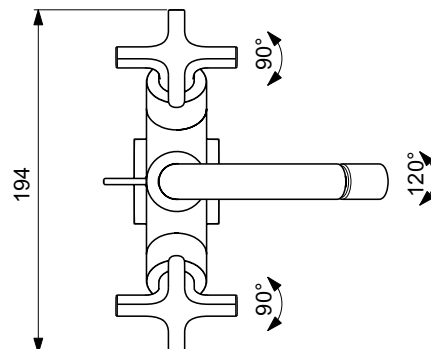

Colours

AA Chrome
A5 Magnetic Grey

Sanitary brass

Product	Article-No.	Price/EUR
One-hole bidet mixer Dual Control, cross handles	BD157AA	329,00
	BD157A5	527,00

Colours:

AA

A5