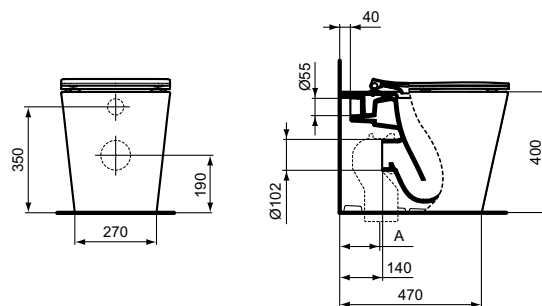

Colours

- 01 Euro White
- V1 Silk White (Matt White)

T002767	J324867	J324867 + T002867	T002667	T682067
A 60 - 85	125 - 135	100 - 155	165 - 185	185 - 200

T002767	J324867	J324867 + T002867	T002667	T682067
A 60 - 85	125 - 135	100 - 155	165 - 185	185 - 200

T3688, T3926, T3927

Ideal Standard

T3688, T5211

Atelier collections price list 2024