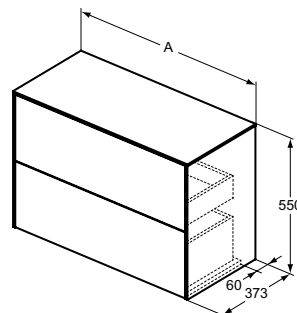

Recommended equipment

Space Saving Siphon	EE23033967	*

* Refer to the General Price List of Ideal Standard

	A
T4330	1202
T4329	1002
T4328	802
T4327	602