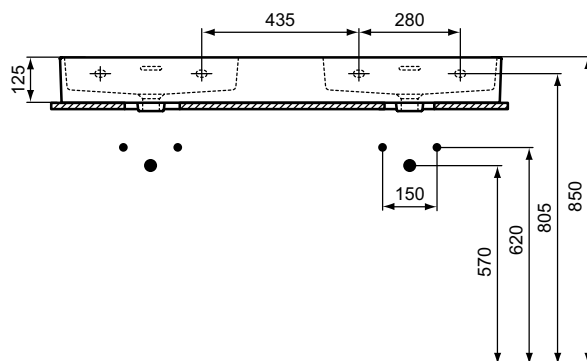

Extra

Extra double washbasin 120 cm

Description

Wall mounted
 With 3 tap holes punched and 1 overflow per each basin bowl (slotted shape)
 Non-grinded underneath (Glazed underneath): not suitable for worktop installation (flatness is not ensured)
 Grinded underneath: suitable for worktop installation (flatness is ensured)
 In carton box
 EN 14688