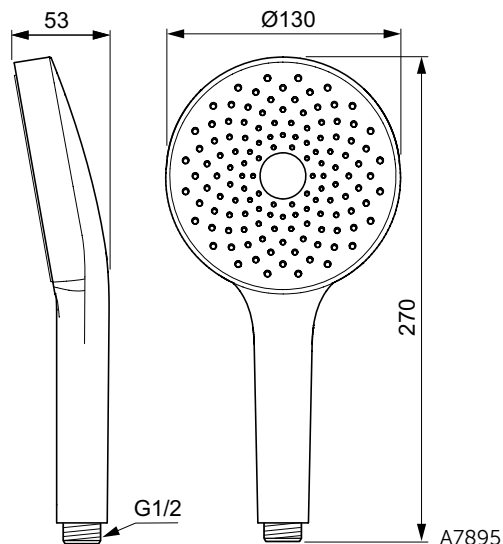

* Refer to the General Price List of Ideal Standard

Colours: AA

XG

GN

A2

A5

Idealrain Solos

Idealrain Solos shower kit