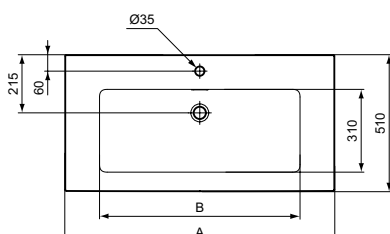

Colours

1. 01 Euro White
   V1 Silk White (Matt White)

	A	B	C
T4370	1210	890	160
T4366	1010	750	125