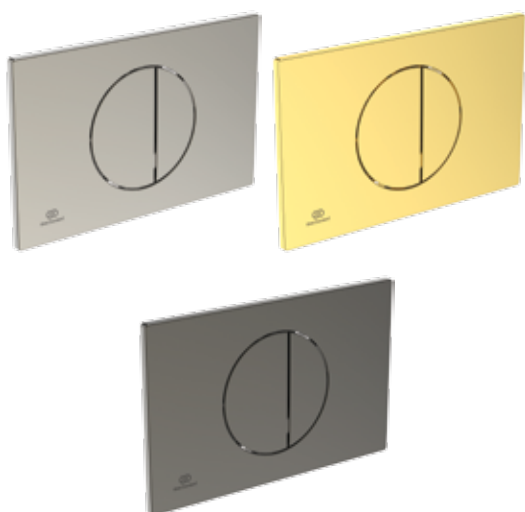

Mechanical control plates

NEW

Description

Oleas® M5 Mechanical control plate

Dual flush

Finishes:

- technology PVD (GN, A2, A5)

For combination with ProSys® 80M, ProSys® 120M, ProSys® 150M, ProSys® Eco