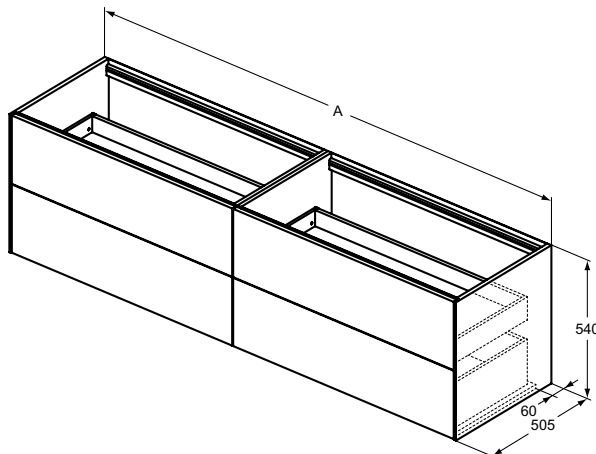

Recommended equipment

Space Saving Siphon	EE23033967	*

* Refer to the General Price List of Ideal Standard

	A
T4336	2385
T3993	1985
T3990	1585