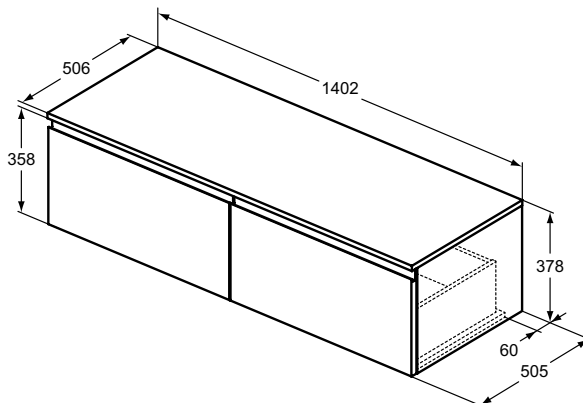

Recommended equipment

Space Saving Siphon	EE23033967	*

* Refer to the General Price List of Ideal Standard