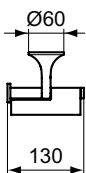

La Dolce Vita

La Dolce Vita tissue holder

NEW

Description

Tissue holder with cover

Including fixing set

Finishes:

- technology electroplating (AA)
- technology PVD (GN, A2, A5)

Expected availability in April 2024. Please check it with country representative offices (quoted on last page).

Tissue holder without cover

Including fixing set

Finishes:

- technology electroplating (AA)
- technology PVD (GN, A2, A5)

Expected availability in April 2024. Please check it with country representative offices (quoted on last page).

Tissue holder without cover - double

Including fixing set

Finishes:

- technology electroplating (AA)
- technology PVD (GN, A2, A5)

Expected availability in April 2024. Please check it with country representative offices (quoted on last page)

Colours

AA Chrome

GN Silver Storm

A2 Brushed Gold

A5 Magnetic Grey

reddot winner 2024

Product

Product	Article-No.	Price/EUR
Tissue holder with cover	T5509AA	56,00
	T5509GN	83,00
	T5509A2	83,00
	T5509A5	83,00
Tissue holder without cover	T5495AA	39,00
	T5495GN	59,00
	T5495A2	59,00
	T5495A5	59,00
Tissue holder without cover - double	T5496AA	50,00
	T5496GN	74,00
	T5496A2	74,00
	T5496A5	74,00

Colours:

AA

GN

A2

A5

T5509

T5495

T5496