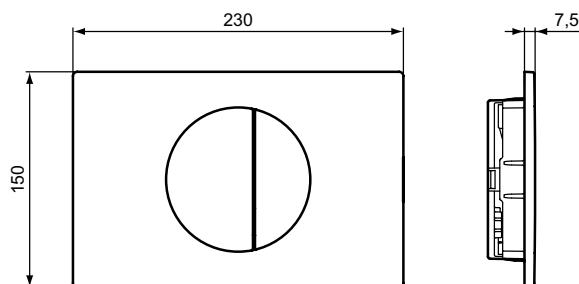

Mechanical control plates

NEW

Description

Oleas® M5 Mechanical control plate

Dual flush

Finishes:

- technology PVD (GN, A2, A5)

For combination with ProSys® 80M, ProSys® 120M, ProSys® 150M, ProSys® Eco

Expected availability in April 2024. Please check with country representative offices (quoted on last page).

Colours

GN Silver storm

A2 Brushed gold

A5 Magnetic grey

Product	W x D x H mm	Kg	Article-No.	Price/EUR
Oleas® M5 Mechanical control plate	230 x 7,5 x 150	0,4	R0503GN	*
			R0503A2	*
			R0503A5	*

* Refer to the General Price List of Ideal Standard

Colours

GN Silver storm

A2 Brushed gold

A5 Magnetic grey

Plates:

GN

A2

A5