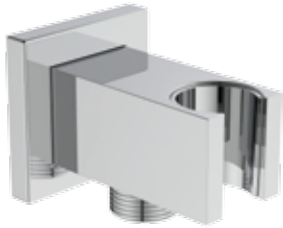

Shower accessories