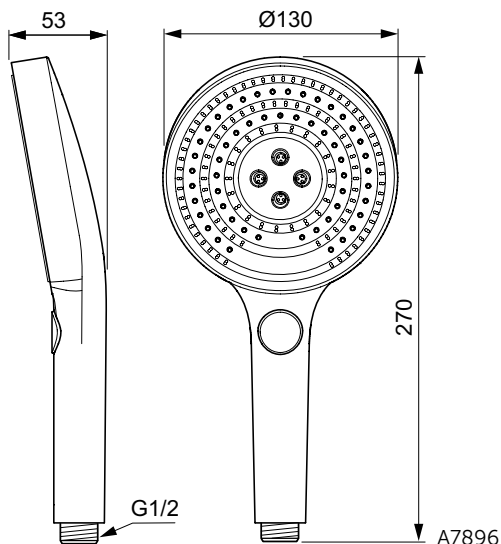

Idealrain Solos

Idealrain Solos hand shower

NEW

Description

Idealrain Solos 3-functional hand shower
Round shape, 130 mm diameter
3 spray modes: Rain, SilkRain, Active Massage
Push button for selecting spray mode, Cosmopolitan look & feel
EasyClean fully silicone surface with no gaps between nozzles and faceplate prevents lime scale build-up and facilitate cleaning
Flow rate: equipped with 8 l/min flow regulator
Finishes:
- technology electroplating (AA)
- technology powder coating (XG)
- technology PVD (GN, A2, A5)
Expected availability in January 2024. (Please, check with country representative offices, quoted on last page.)

Idealrain Solos 1-functional hand shower
Round shape, 130 mm diameter
1 spray mode: Rain, Cosmopolitan look & feel
EasyClean fully silicone surface with no gaps between nozzles and faceplate prevents lime scale build-up and facilitate cleaning
Flow rate: equipped with 8 l/min flow regulator
Finish:
- technology electroplating (AA)
Expected availability in January 2024. (Please, check with country representative offices, quoted on last page.)

Colours

- AA Chrome
- XG Silk Black
- GN Silver Storm
- A2 Brushed Gold
- A5 Magnetic Grey

reddot winner 2024

Sanitary brass

Product	Article-No.	Price/EUR
Idealrain Solos 3-functional hand shower	A7896AA	*
	A7896XG	*
	A7896GN	*
	A7896A2	*
	A7896A5	*
Idealrain Solos 1-functional hand shower	A7895AA	*

* Refer to the General Price List of Ideal Standard

Colours: AA

XG

GN

A2

A5