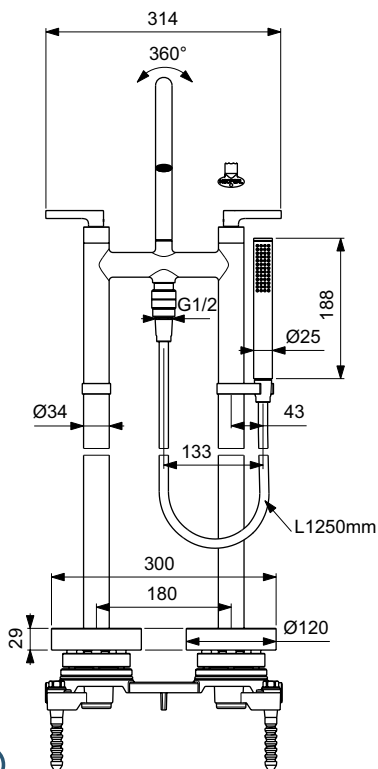

Colours:

AA

A5