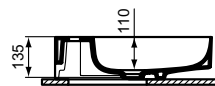

mm	A	B	C	D	E	F
T4397	750	500	740	370	580	280
T4394	600	500	590	370	430	280
T4391	500	480	490	350	330	200

Linda-X

Linda-X washbasin 75, 60, 50 cm

Description

Wall mounted
 For installation on furniture or worktop
 Cutting template TT0299731 included
 Grinded underneath
 1 taphole punched
 Without overflow
 In carton box
 EN 14688