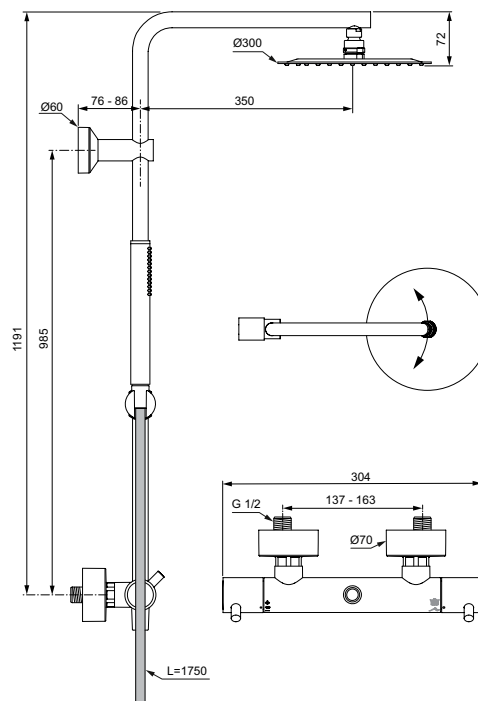

Colours:

AA

GN

A2

A5

Ceratherm Solos

Ceratherm Solos shower system

NEW