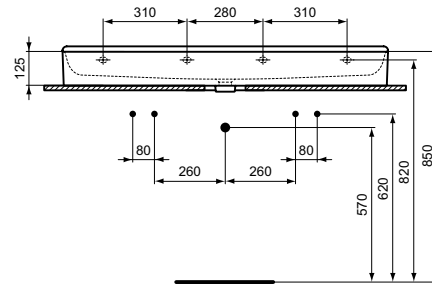

Conca

Conca washbasin 120 cm

Description

Wall mounted
With 2 tap holes punched
Grinded underneath: suitable for worktop installation (flatness is ensured)
With 1 overflow (slotted shape)
Without overflow - Please make sure to assembly with free waste (order separately!)
In carton box
EN 14688

In case of installation with mixer with pop-up waste, please, order A960200AA Elongated pop-up rod

reddot winner 2021

Product	W x D x H mm	Kg	Article-No.	Price/EUR
Washbasin 120 cm with 1 overflow (slotted shape)	1200 x 450 x 165	33,9	T383901	726,00
Washbasin 120 cm without overflow	1200 x 450 x 165	33,9	T384401	726,00

Recommended equipment

Fixation set M10 x 140 mm - please order 2 sets (4-point fixation)	WW965340	*
Design siphon G1 1/4	E0079AA	*
Design siphon G1 1/4	T4441GN	220,00
	T4441A2	220,00
	T4441A5	220,00
Design stop angle valve (water connection G1/2, connection with mixer 10 mm/ G3/8) - 1pc	A3491AA	*
Free waste G1 1/4 with chrome cover	J3291AA	*
Free waste G1 1/4 with white ceramic cover	E211401	71,00
Elongated pop-up rod	A960200AA	*
Click-clack waste (with colored ceramic cover) for basins with overflow	E265301	69,00

* Refer to the General Price List of Ideal Standard

Colours

01 Euro White

Siphons:

AA Chrome

GN Silver Storm

A2 Brushed Gold

A5 Magnetic Grey

T3839

T3844