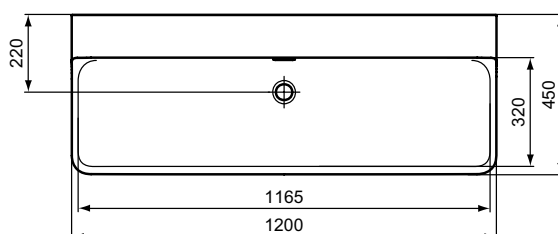

Siphons:

AA Chrome

GN Silver Storm

A2 Brushed Gold

A5 Magnetic Grey