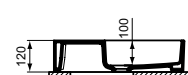

Solos

Solos vanity basin

Ceramic products

NEW **Description**

Diamatec® technology
20 cm deep tap deck for more space
1 tap hole Ø16 mm
Without overflow
Grinded underneath
In carton box
EN 14688

Expected availability in January 2025. Please check it with country representative offices, quoted on last page.

For combination with Solos electronic Basin Mixer & Spout on left side of tap deck, pre-mixer & electronics to be positioned under the tap deck

Compatible with Conca, Finnese or Ideal Standard i.life B furniture

Optional

Movable solid surface shelf - product details on the next pages.

reddot winner 2024

Product	W x D x H mm	Kg	Article-No.	Price/EUR
Vanity basin 121 cm, 1 tap hole punched	1215 x 515 x 120	41,0	T536701 T5367V2	904,00 1 174,00
Vanity basin 101 cm, 1 tap hole punched	1015 x 515 x 120	35,5	T536901 T5369V2	752,00 978,00

Recommended equipment

Fixation set M10 x 140 mm	WW965340	*
Design siphon G1 1/4	E0079AA	*
Design siphon G1 1/4	T4441GN	220,00
	T4441A2	220,00
	T4441A5	220,00
Design stop angle valve (water connection G1/2, connection with mixer 10 mm/ G3/8) - 1pc	A3491AA	*
Free waste G1 1/4 with chrome cover	J3291AA	*
Free waste G1 1/4 with white ceramic cover	E211401	71,00
	E2114V2	87,00

* Refer to the General Price List of Ideal Standard

Colours

- 01 Euro White
- V2 Black Gloss

Products:

V2

Siphons:

AA

GN

A2

A5

T5367