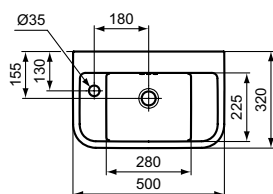

Calla

Calla handwash basin 45 cm

Description

With overflow (with 3 holes)
- Right tap hole
- left tap hole
- 2 tap holes punched
Including fixation set TT0299729.
In carton box
EN 14688

Ceramic products

Product	W x D x H mm	Kg	Article-No.	Price/EUR
Handwash basin 45 cm, right taphole	500 x 320 x 180	20,0	E223401	183,00
Handwash basin 45 cm, left taphole	500 x 320 x 180	20,0	E223301	183,00
Handwash basin 45 cm, 2 tapholes	500 x 320 x 180	20,0	E251701	183,00

Recommended equipment

Design siphon G1 1/4	E0079AA	*
Design siphon G1 1/4	T4441GN	220,00
	T4441A2	220,00
	T4441A5	220,00
Design stop angle valve (water connection G1/2, connection with mixer 10 mm/ G3/8) - 1pc	A3491AA	*
Free waste G1 1/4 with white ceramic cover	E211401	71,00
Click-clack waste (with colored ceramic cover) for basins with overflow	E265301	69,00

* Refer to the General Price List of Ideal Standard

Colours

01 Euro White

Siphons:

AA Chrome

GN Silver Storm

A2 Brushed Gold

A5 Magnetic Grey

E2234

E2233

E2517