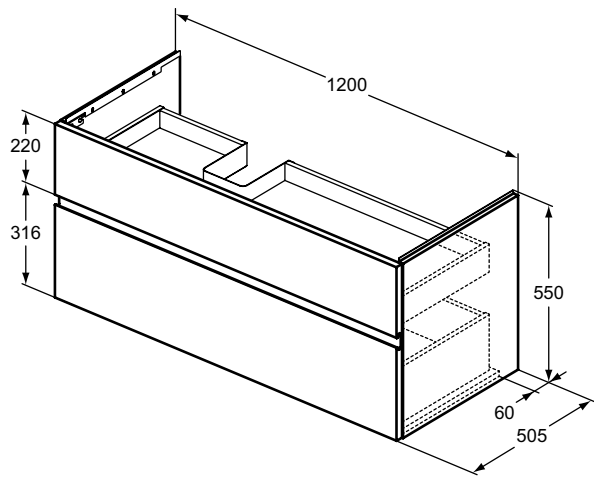

Finesse

Finesse vanity basin unit 120, 100 cm

Product	W x D x H mm	Kg	Article-No.	Price/EUR
Asymmetrical Right hand basin unit 100 cm	1000 x 505 x 550		E3446Y1	802,00
			E3446Y2	802,00
			E3446UP	802,00
			E3446UQ	802,00
			E3446UR	802,00
			E3446US	802,00

Recommended equipment

Space Saving Siphon	EE23033967	*

* Refer to the General Price List of Ideal Standard