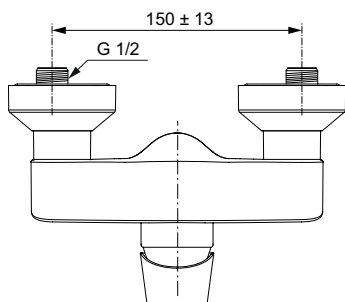

Colours:

AA

GN

A2

A5

Connect Air

Connect Air exposed bath & shower mixer

Description