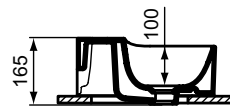

Siphons:

AA Chrome

GN Silver Storm

A2 Brushed Gold

A5 Magnetic Grey