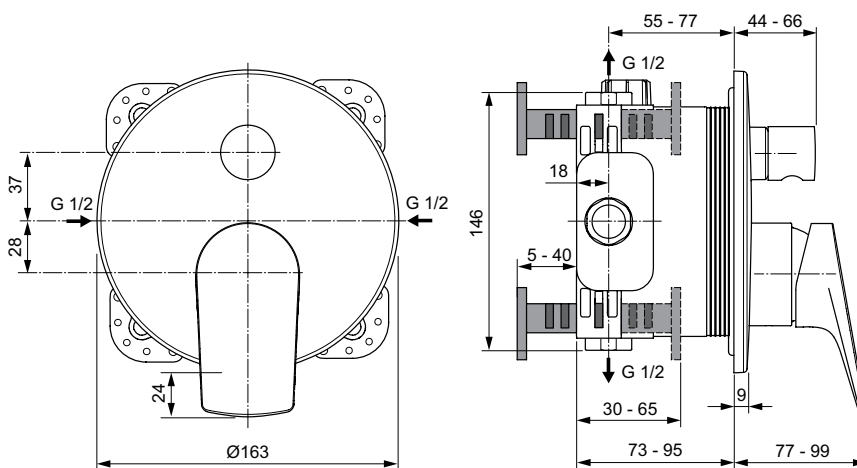

La Dolce Vita

La Dolce Vita wall spout

NEW

Description

Wall spout
 Tubular spout 160 mm
 Metal escutcheon
 Caché laminar M24x1
 G1/2 connection

Finishes:

- technology electroplating (AA)
- technology PVD (GN, A2, A5)