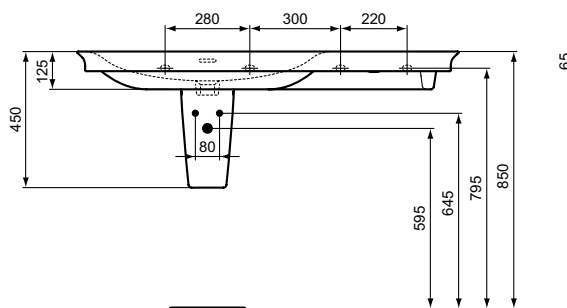

E2632

E2633

La Dolce Vita

La Dolce Vita vanity basin

NEW
Description

Asymmetrical Vanity basin 106 cm

With 1 tap hole

With overflow (slotted shape)