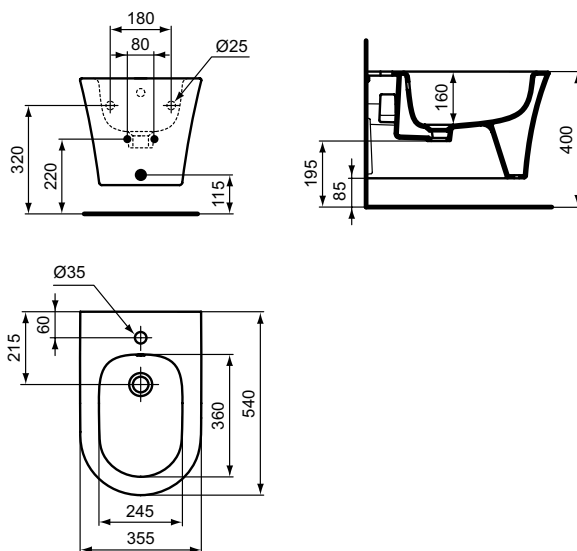

La Dolce Vita

La Dolce Vita bidet

Ceramic products

NEW **Description**

One tap hole punched
Overflow (slotted shape)
Including fixation kit TT0293851 (for fully hidden attachment - no lateral holes)
In carton box
EN 14528

Expected availability in April 2024. Please check it with country representative offices, quoted on last page.

One tap hole punched
Overflow
Including fixation kit TT0299598 (for fully hidden attachment - no lateral holes)
In carton box
EN 14528

Expected availability in April 2024. Please check it with country representative offices, quoted on last page.

Product

Product	W x D x H mm	Kg	Article-No.	Price/EUR
Floor standing BTW bidet	355 x 560 x 400	22,5	E263901	252,00
Wall mounted bidet	355 x 540 x 315	21,5	E263701	258,00

Recommended equipment

Siphon waste for bidet G1 1/4	A2307AA	*
Stop angle valve (water connection G1/2, connection with mixer 10 mm/ G3/8) - 1pc	B7883AA	*

* Refer to the General Price List of Ideal Standard

Colours

01 Euro White

Siphon:

AA Chrome

E2637