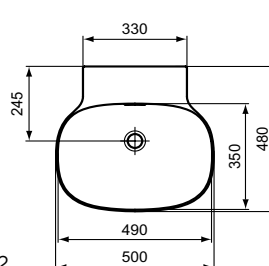

Linda-X

Linda-X washbasin 60, 50 cm

Description

Wall mounted
For installation on furniture or worktop
Cutting template TT0299731 included
Grinded underneath
Without tap hole punched
With overflow
In carton box
EN 14688

Ceramic products

Product	W x D x H mm	Kg	Article-No.	Price/EUR
Washbasin 60 cm, without taphole punched	600 x 500 x 135	15,5	T498401	463,00
Washbasin 50 cm, without taphole punched	500 x 480 x 135	12,5	T498201	384,00

Recommended equipment

Design siphon G1 1/4	E0079AA	*
Design siphon G1 1/4	T4441GN	220,00
	T4441A2	220,00
	T4441A5	220,00
Design stop angle valve (water connection G1/2, connection with mixer 10 mm/ G3/8) - 1pc	A3491AA	*
Free waste G1 1/4 with chrome cover	J3291AA	*
Free waste G1 1/4 with white ceramic cover	E211401	71,00
	E2114V1	87,00
Fixation set M10 x 140 mm - please order 2 sets (4-point fixation)	WW965340	*
Click-clack waste (with colored ceramic cover) for basins with overflow	E265301	69,00

* Refer to the General Price List of Ideal Standard

Colours

01 Euro White

Siphons:

T4984

T4982