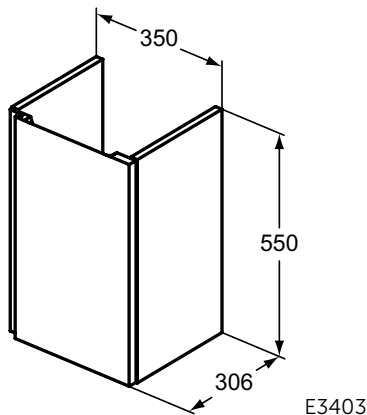

Product

Product	W x D x H mm	Kg	Article-No.	Price/EUR
Guest basin unit, 1 door Right hinges	350 x 306 x 550		E3403Y1	304,00
			E3403Y2	304,00
			E3403UP	304,00
			E3403UQ	304,00
			E3403UR	304,00
			E3403US	304,00
Guest basin unit, 1 door Left hinges	350 x 306 x 550		E3449Y1	304,00
			E3449Y2	304,00
			E3449UP	304,00
			E3449UQ	304,00
			E3449UR	304,00
			E3449US	304,00