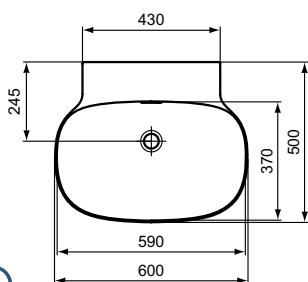

Siphons:

T4756