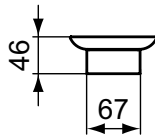

Colours:

AA

GN

A2

A5