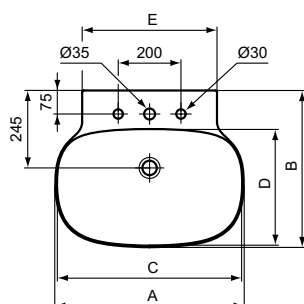

mm	A	B	C	D	E	F
T4992	750	500	740	370	580	280
T4989	600	500	590	370	430	280
T4986	500	480	490	350	330	200

Linda-X

Linda-X washbasin 60, 50 cm

**Description**

For wall mounted installation - alone
 Non-grinded underneath
 1 taphole punched
 With overflow
 In carton box
 EN 14688