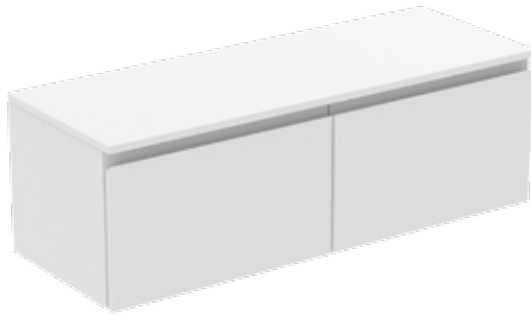

Finesse

Finesse basin unit 120 cm with worktop

NEW

Description

Basin unit 120 cm with worktop

44 cm projection

2 external drawers (next each other)

Handle free design - groove (above drawer) for easy opening

Soft close system

For combination with:

- Linda-X Washbasin 60 cm T4988, T4990, T4989
- Linda-X Washbasin 50 cm T4985, T4987, T4986
- Conca Washbasin 60 cm T3818, T3822, T3823, T3825, T3819, T3824
- Conca Washbasin 50 cm T3812, T3814, T3815, T3817, T3813, T3816
- Conca Washbasin 40 cm T3876, T3877, T3878, T3879
- Extra Washbasin 60 cm R0542, R0544, R0543
- Extra Washbasin 50 cm T3884, T3886, T3885
- Extra Washbasin 45 cm T3917, T3918
- Extra Handwash basins Left tap platform 45 cm T3920, T3921
- Extra Handwash basins Right tap platform 45 cm T3923, T3924
- Strada II Washbasin 60 cm T3644
- Strada II Washbasin 50 cm T3643
- Linda-X Vessel basins: T4399, T4400, T4401, T4402
- Ipalys Vessel basins: E1396, E1397, E1398, E1413
- Conca Vessel basins: T3696, T3698
- Extra Vessel basins: T3740, T3741
- La Dolce Vita Vessel basins: E2717
- Strada II Vessel basins: T2998, T2999, T2964, T2965, T2966, T2967, T2981, T3604, T2929, T2959, T2961, T2962, T2963
- Strada Vessel basins: K0776, K0781, K0816, K0784, K0795
- Connect Air Vessel basins: K0833, E0348
- i.life B Vessel basins: T5092, T5091, T5087