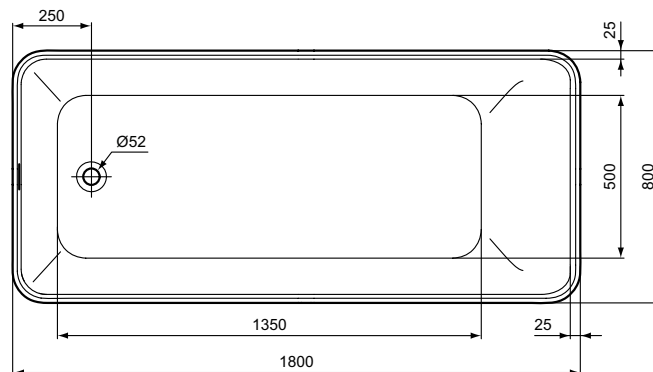

Product

Product	Kg	Article-No.	Price/EUR
Solid surface matt freestanding bathtub 180x80 cm	175,0	K8830EN	4 586,00