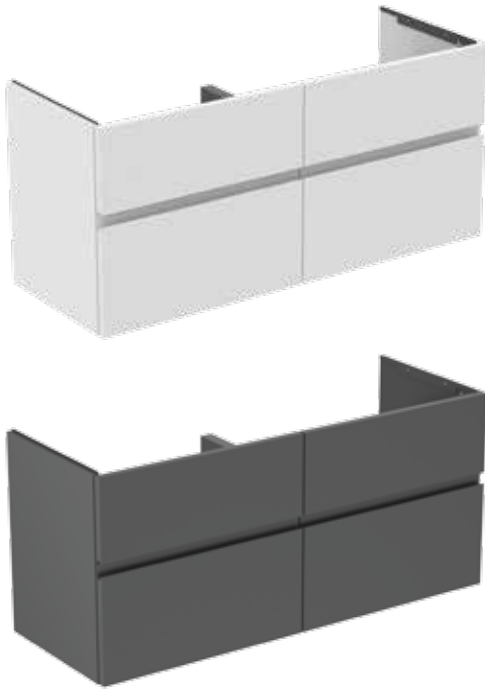

Finesse

Finesse vanity basin unit 120 cm

NEW

Description

Vanity basin unit
44 cm projection
4 external asymmetric drawers (2 above the other 2)
Handle free design - groove (below upper & above down drawer)
for easy opening
Soft close system