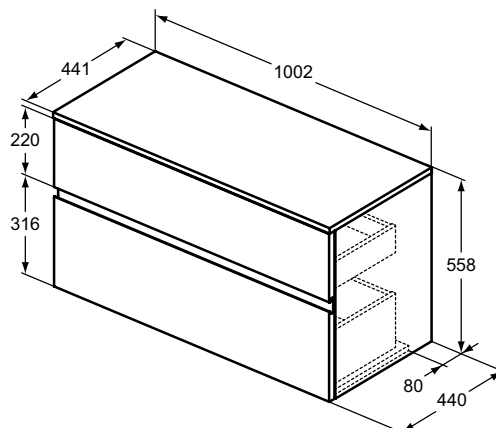

Recommended equipment

Space Saving Siphon	EE23033967	*

* Refer to the General Price List of Ideal Standard