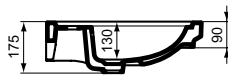

Siphons:

AA Chrome

GN Silver Storm

A2 Brushed Gold

A5 Magnetic Grey