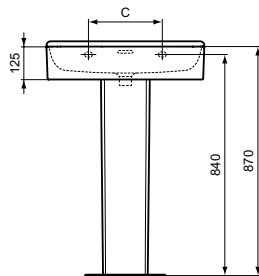

Siphons:

AA Chrome

GN Silver Storm

A2 Brushed Gold

A5 Magnetic Grey

	A	B	C
T3794/T3828	800	780	280
T3789/T3822	600	580	280
T3784/T3814	500	480	200