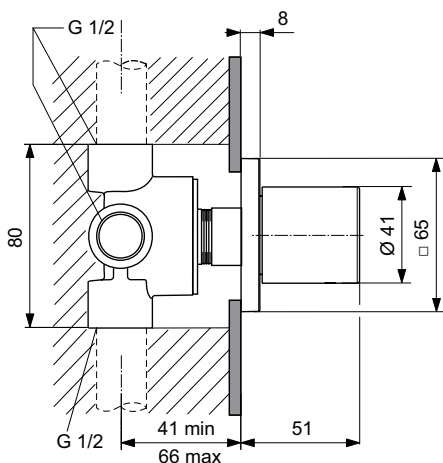

Colours:

AA

A5

A7568