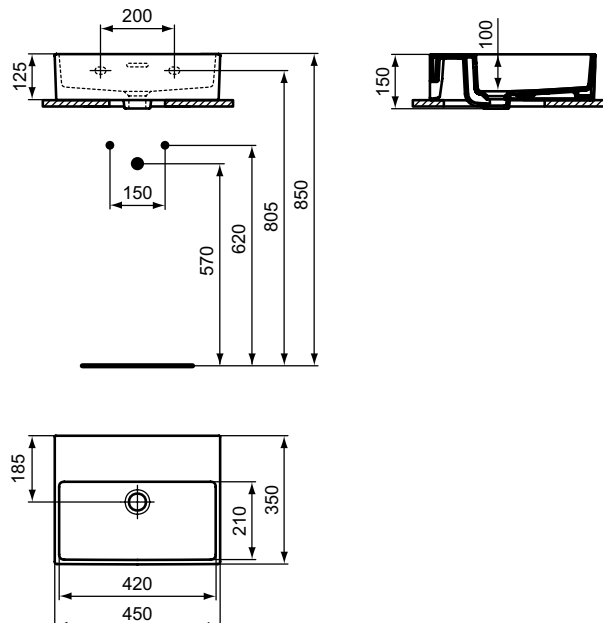

Extra handwash basin 45 cm

Description

Wall mounted
With 1 tap hole punched and with overflow (slotted shape)
Including fixation set TT0299729

- Right tap platform
- Left tap platform

Non-grinded underneath (Glazed underneath): not suitable for worktop installation (flatness is not ensured)
Grinded underneath: suitable for worktop installation (flatness is ensured)
In carton box
EN 14688