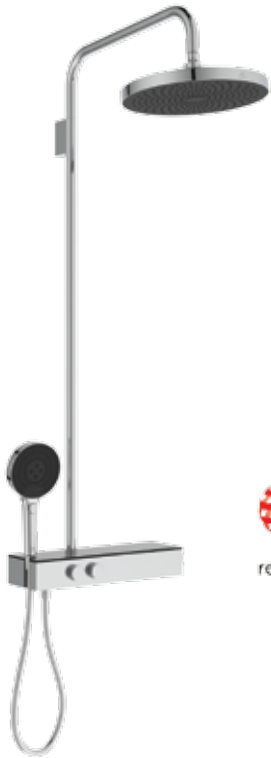

Ceratherm Solos

Ceratherm Solos shower system

NEW

Description

Shower system with 1-functional shower head
1-functional shower head Ø300 mm
EasyClean fully silicone surface with no gaps between nozzles and faceplate prevents lime scale build-up and facilitate cleaning
Flow limiter 12 l/min
3-functional (Rain, Silkrain and Active massage) push button operated hand spray Ø130 mm, 8 l/min
Square design thermostatic shower mixer with metal outer body as storage space and safety glass on top
Hand spray holder integrated into the body
Cool body technology
Hidden fixation
PreciTherm® thermostatic cartridge for precise temperature control
Temperature safety 40°C override button
NAVIGO® independent push buttons to select Hand & Head shower and control the water volume:
- On/Off by pushing
- Flow adjustment by turning
Back flow prevention via check valve included
Water and Energy saving
Idealflex shower hose 1750 mm
Finish: technology electroplating (AA)
Comply with EN 1111