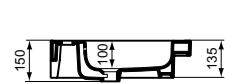

Siphons:

AA Chrome

GN Silver Storm

A2 Brushed Gold

A5 Magnetic Grey

	A	B	C
T4372	1210	890	160
T4368	1010	750	125