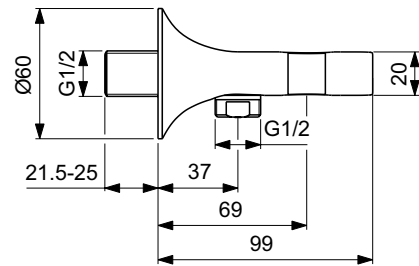

Colours:

AA

GN

A2

A5

Ceratherm Navigo

Ceratherm Navigo® built-in thermostatic shower mixer

Description