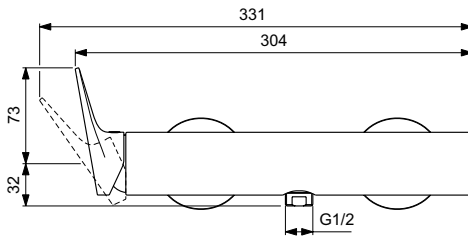

La Dolce Vita

La Dolce Vita bath & shower mixer

NEW

Description

Exposed bath & shower mixer
 38 mm FirmaFlow®+ ceramic cartridge with hot water limiter
 Ideal Standard logo on the body
 Metal handle without red/blue printing
 Check valve
 S-connectors with noise reducers
 Aerator M24x1
 Automatic diverter
 Accessories:
 Idealrain Stick cylindrical hand shower 8 l/min
 Idealflex shower hose 1250 mm
 Fixed wall bracket
 Finishes:
 - technology electroplating (AA)
 - technology PVD (GN, A2, A5)