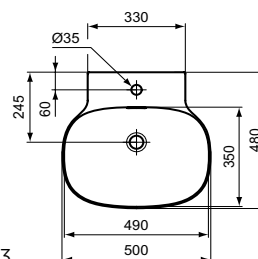

T4755

T4753

Linda-X

Linda-X washbasin 60, 50 cm

Description

For wall mounted installation - alone
 Non-grinded underneath
 Without tap hole punched
 With overflow
 In carton box
 EN 14688

Ceramic products

Product	W x D x H mm	Kg	Article-No.	Price/EUR
Washbasin 60 cm, without taphole punched	600 x 500 x 135	15,5	T475601	421,00
Washbasin 50 cm, without taphole punched	500 x 480 x 135	12,5	T475401	350,00