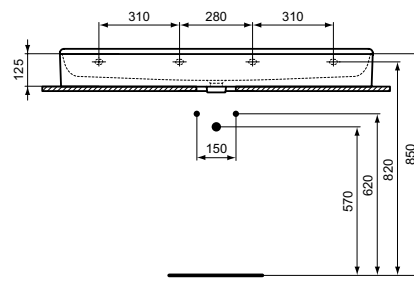

Siphons:

AA Chrome

GN Silver Storm

A2 Brushed Gold

A5 Magnetic Grey

T3804, T3840