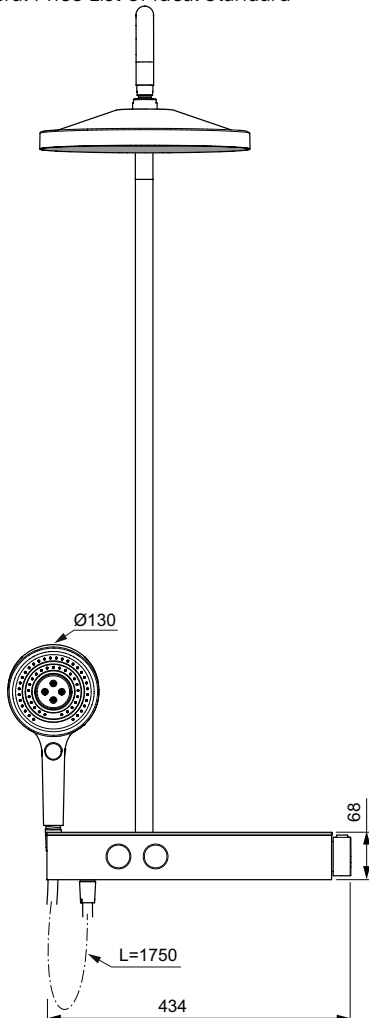

Product

Shower system with 1-functional shower head

Article-No.

A7880AA

Price/EUR

*

* Refer to the General Price List of Ideal Standard