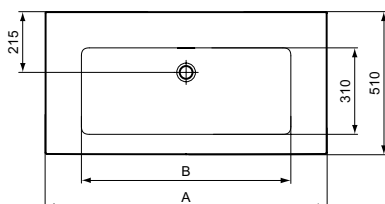

Siphons:

AA Chrome

GN Silver Storm

A2 Brushed Gold

A5 Magnetic Grey

	A	B	C
T4373	1210	890	160
T4369	1010	750	125