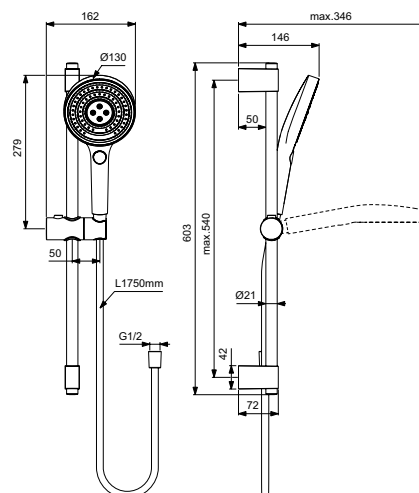

Idealrain Solos

Idealrain Solos shower kit

NEW

Description

Idealrain Solos shower kit

- 900 mm sliding bar with metal brackets
- 600 mm sliding bar

Metal rail and hand spray holder for added strength and durability
Metal Easyfix wall brackets allowing free height adjustment and re-using existing holes in the wall
1750 mm IdelaFlex shower hose
3-functional hand shower, 8 l/min flow restrictor
Spray modes: Rain, SilkRain, Active Massage
EasyClean fully silicone surface with no gaps between nozzles and faceplate prevents lime scale build-up and facilitate cleaning

Finishes:

- technology electroplating (AA)
- technology powder coating (XG)
- technology PVD (GN, A2, A5)

Expected availability in January 2024. (Please, check with country representative offices, quoted on last page.)

Colours

AA Chrome
XG Silk Black
GN Silver Storm
A2 Brushed Gold
A5 Magnetic Grey

reddot winner 2024

Product

Product	Article-No.	Price/EUR
Idealrain Solos shower kit 900 mm	A7898AA	*
	A7898XG	*
	A7898GN	*
	A7898A2	*
	A7898A5	*
Idealrain Solos shower kit 600 mm	A7897AA	*
	A7897XG	*
	A7897GN	*
	A7897A2	*
	A7897A5	*

* Refer to the General Price List of Ideal Standard

Colours: AA

XG

GN

A2

A5

A7898

A7897