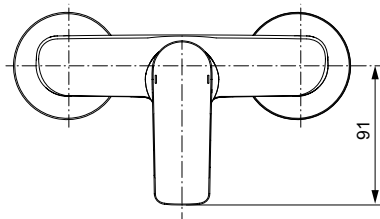

Colours:

AA

GN

A2

A5

Connect Air

Connect Air exposed bath & shower mixer

Description