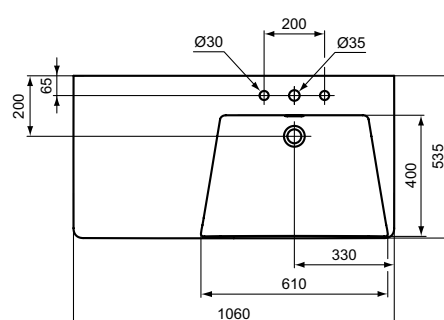

La Dolce Vita

La Dolce Vita vanity basin

NEW

Description

Asymmetrical Vanity basin 106 cm

With 3 tap holes

With overflow (slotted shape)

- Left hand basin

- Right hand basin

In carton box

EN 14688

For assembly with Conca furniture basin units or semi-pedestal E267101

Expected availability in April 2024. Please check it with country representative offices, quoted on last page.

Semi-pedestal

In carton box

Expected availability in April 2024. Please check it with country representative offices, quoted on last page.

reddot winner 2024

Product	W x D x H mm	Kg	Article-No.	Price/EUR
Vanity basin, Left hand	1060 x 535 x 145	33,0	E267801	468,00
Vanity basin, Right hand	1060 x 535 x 145	33,0	E267901	468,00

Recommended equipment

Fixation set M10 x 140 mm (in case of 3 point fixation - 2 sets needed)	WW965340	*
Semi-pedestal	E267101	96,00
Design siphon G1 1/4	E0079AA	*
Design siphon G1 1/4	T4441GN	220,00
	T4441A2	220,00
	T4441A5	220,00
Design stop angle valve (water connection G1/2, connection with mixer 10 mm/ G3/8) - 1pc	A3491AA	*
Free waste G1 1/4 with chrome cover	J3291AA	*
Free waste G1 1/4 with white ceramic cover	E211401	71,00
Click-clack waste (with chrome cover) for basins with overflow	E1483AA	68,00
Click-clack waste (with colored ceramic cover) for basins with overflow	E265301	69,00

* Refer to the General Price List of Ideal Standard

Colours

01 Euro White

Siphons:

AA

GN

A2

A5

E2678

E2679