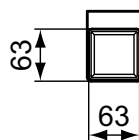

Conca

Conca tumbler with glass

Description

Tumbler with glass - Squared
Wall mounted
Frosted glass
Including fixing set
Finishes:
- technology electroplating (AA)
- technology PVD (GN, A2, A5)

Colours

AA Chrome
GN Silver Storm
A2 Brushed Gold
A5 Magnetic Grey

Product

Tumbler with glass - Squared

Article-No.

Price/EUR

T4504AA	85,10
T4504GN	143,90
T4504A2	143,90
T4504A5	143,90

Colours:

AA

GN

A2

A5