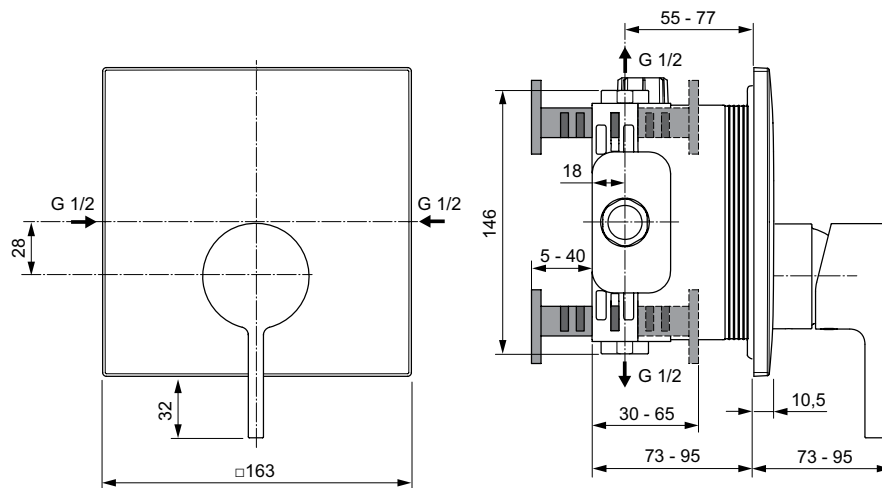

Colours

AA Chrome
A5 Magnetic Grey

Product	Article-No.	Price/EUR
Built-in shower mixer	A7621AA	272,00
	A7621A5	436,00
Necessary equipment		
EASY-BOX universal built-in Kit 1	A1000NU	*

* Refer to the General Price List of Ideal Standard

Colours:

AA

A5