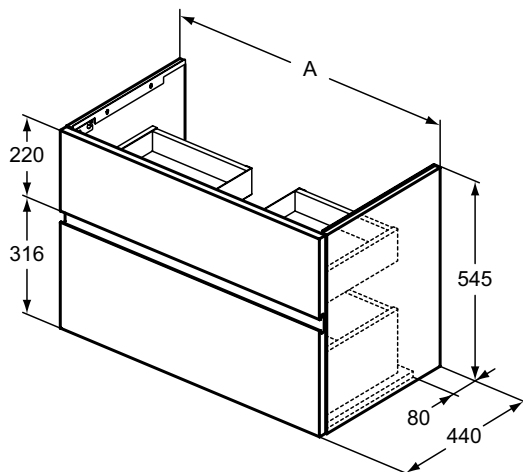

Finesse

Finesse vanity basin unit 120, 100, 80, 60 cm

Product	W x D x H mm	Kg	Article-No.	Price/EUR
Vanity basin unit 80 cm	800 x 440 x 545		E3387Y1	699,00
			E3387Y2	699,00
			E3387UP	699,00
			E3387UQ	699,00
			E3387UR	699,00
			E3387US	699,00
Vanity basin unit 60 cm	600 x 440 x 545		E3386Y1	632,00
			E3386Y2	632,00
			E3386UP	632,00
			E3386UQ	632,00
			E3386UR	632,00
			E3386US	632,00

Recommended equipment

Space Saving Siphon	EE23033967	*

* Refer to the General Price List of Ideal Standard

	A
E3385	1200
E3388	1000
E3387	800
E3386	600