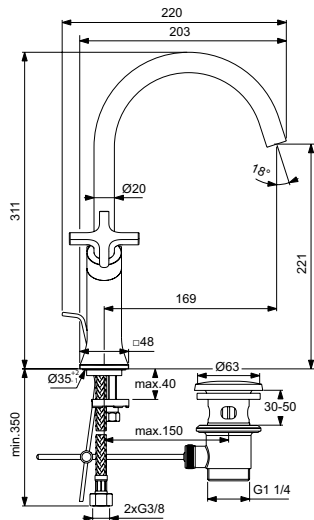

Colours:

AA

A5

BD151