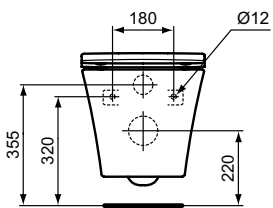

Colours

01 Euro White

E2636, E2667