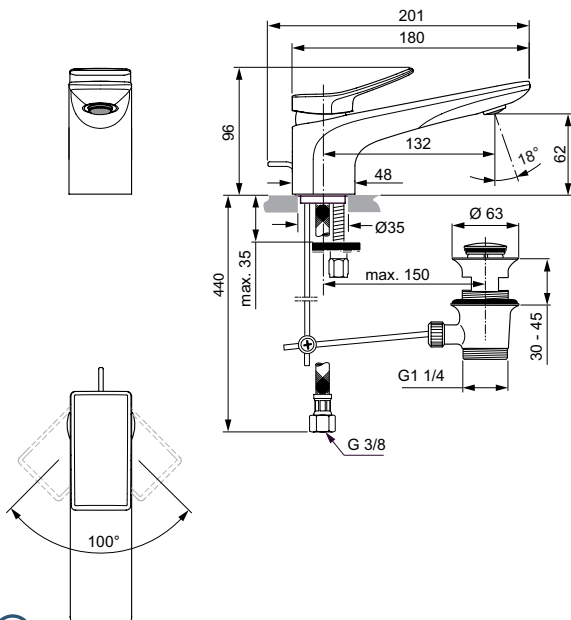

Colours:

AA

GN

A2

A5

BC753