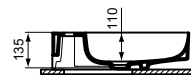

mm	A	B	C	D	E	F
T4396	750	500	740	370	580	280
T4393	600	500	590	370	430	280
T4390	500	480	490	350	330	200

Linda-X

Linda-X washbasin 75, 60, 50 cm

Ceramic products

Description

For wall mounted installation - alone
 Non-grinded underneath
 Without taphole punched
 Without overflow
 In carton box
 EN 14688