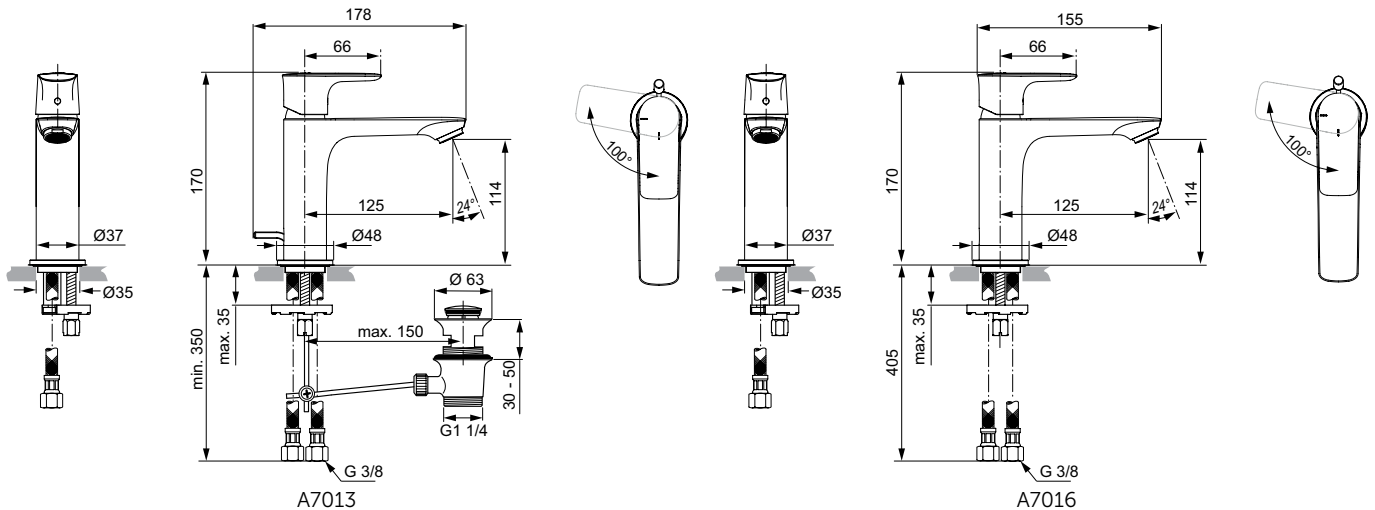

* Refer to the General Price List of Ideal Standard

Colours:

AA

GN

A2

A5

Connect Air

Connect Air basin mixer