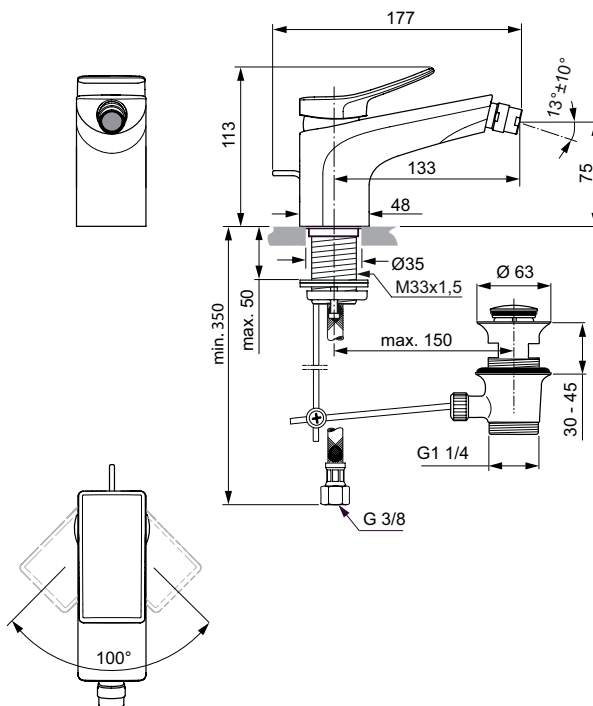

Colours:

AA

GN

A2

A5

Conca

Conca exposed shower mixer

Description