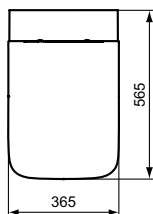

Colours

- 01 Euro White
- V1 Silk White (Matt White)

T002767	J324867	J324867 + T002867	T002667	T682067
A 60 - 85	125 - 135	100 - 155	165 - 185	185 - 200