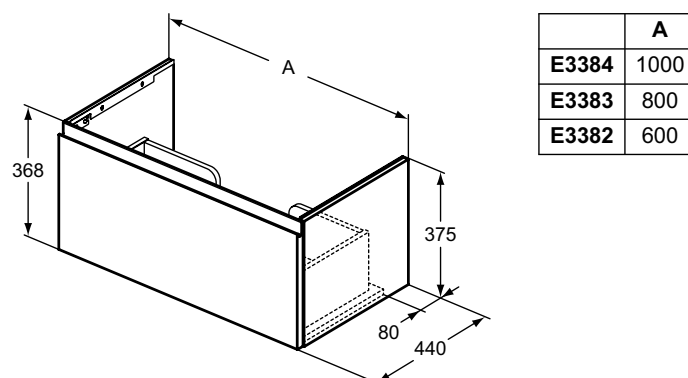

Recommended equipment

Space Saving Siphon	EE23033967	*
---------------------	------------	---

* Refer to the General Price List of Ideal Standard

Finesse

Finesse basin unit 53, 48, 43 cm

NEW

Description

Basin unit for combination with Connect Air CUBE basin
2 external asymmetric drawers (one above the other)
Handle free design - groove (below upper & above down drawer)
for easy opening