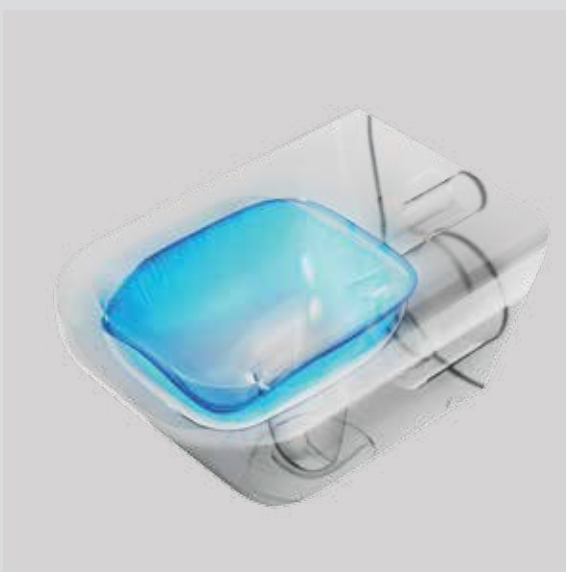

AquaBlade®

Silent, superior, splash-free flushing, even at low water volumes. For spaces where hygiene is paramount, and for washrooms where first impressions are essential, AquaBlade® delivers new standards in design, engineering and performance.

CLEANER

AquaBlade® Technology ensures 95% of the surface is cleaned every time.

QUIETER

AquaBlade® is proven to be up to 25% quieter than equivalent models.

SMARTER

More effective and efficient use of water compared to standard flushes.