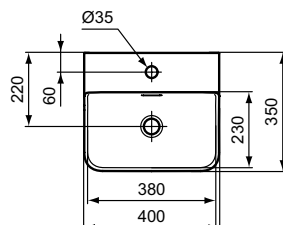

Siphons:

AA Chrome

GN Silver Storm

A2 Brushed Gold

A5 Magnetic Grey