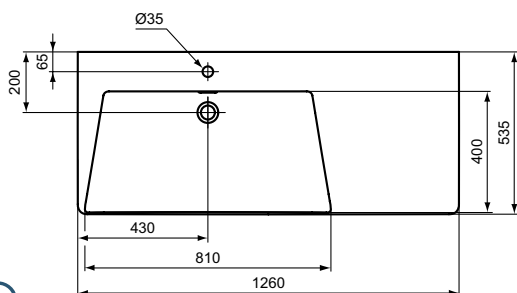

E2632

E2633

La Dolce Vita

La Dolce Vita vanity basin

NEW
Description

Asymmetrical Vanity basin 106 cm

With 1 tap hole

With overflow (slotted shape)