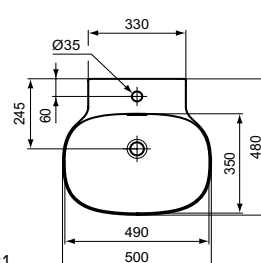

Linda-X

Linda-X washbasin 60, 50 cm

Description

Wall mounted
For installation on furniture or worktop
Cutting template TT0299731 included
Grinded underneath
1 taphole punched
With overflow
In carton box
EN 14688

archiproducts
DESIGN AWARDS
WINNER 2021

reddot winner 2022

Diamatec
technology

Product	W x D x H mm	Kg	Article-No.	Price/EUR
Washbasin 60 cm, 1 taphole punched	600 x 500 x 135	15,5	T498301	463,00
			T4983V1	603,00
Washbasin 50 cm, 1 taphole punched	500 x 480 x 135	12,5	T498101	384,00
			T4981V1	499,00

Recommended equipment

Design siphon G1 1/4	E0079AA	*
Design siphon G1 1/4	T4441GN	220,00
	T4441A2	220,00
	T4441A5	220,00
Design stop angle valve (water connection G1/2, connection with mixer 10 mm/ G3/8) - 1pc	A3491AA	*
Free waste G1 1/4 with chrome cover	J3291AA	*
Free waste G1 1/4 with white ceramic cover	E211401	71,00
	E2114V1	87,00
Fixation set M10 x 140 mm - please order 2 sets (4-point fixation)	WW965340	*
Click-clack waste (with colored ceramic cover) for basins with overflow	E265301	69,00

* Refer to the General Price List of Ideal Standard

Colours

1. 01 Euro White
   V1 Silk White (Matt White)

Siphons:

AA Chrome

GN Silver Storm

A2 Brushed Gold

A5 Magnetic Grey

T4983

T4981