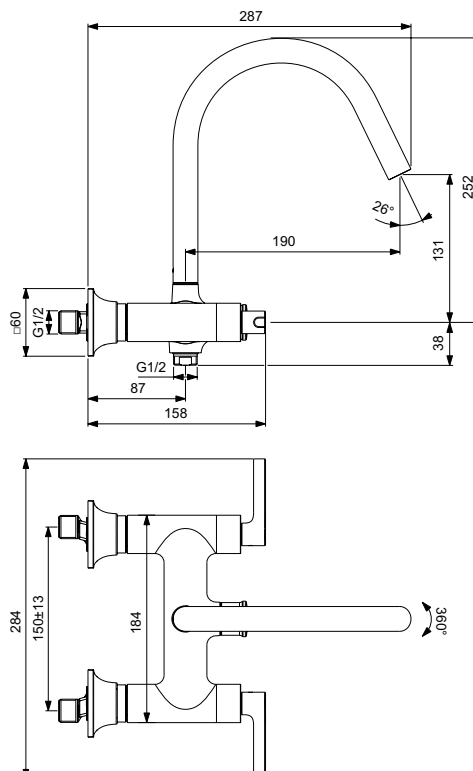

Colours:

AA

A5