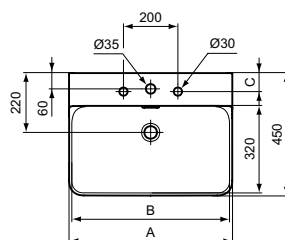

Siphons:

AA Chrome

GN Silver Storm

A2 Brushed Gold

A5 Magnetic Grey

	A	B	C	D
T3793/T3827	800	780	65	280
T3788/T3819	600	580	70	280
T3783/T3813	500	480	70	200