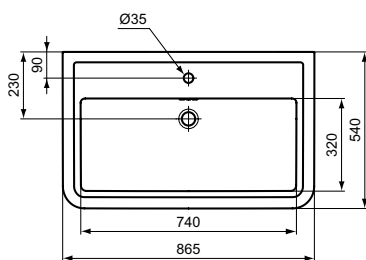

Calla

Calla vanity basin

Description

1 tap hole punched
With overflow (with 3 holes)
For assembly with: Furniture CONCA Vanity units or alone with Design siphon
In carton box
EN 14688

Product	W x D x H mm	Kg	Article-No.	Price/EUR
Vanity basin 86,5 cm, 1 tap hole	865 x 540 x 175	26,4	E224101	320,00
Vanity basin 66,5 cm, 1 tap hole	665 x 540 x 175	20,0	E223801	290,00

Recommended equipment

Fixation set M10 x 140 mm	WW965340	*
Design siphon G1 1/4	E0079AA	*
Design siphon G1 1/4	T4441GN	220,00
	T4441A2	220,00
	T4441A5	220,00
Design stop angle valve (water connection G1/2, connection with mixer 10 mm/ G3/8) - 1pc	A3491AA	*
Free waste G1 1/4 with white ceramic cover	E211401	71,00
Click-clack waste (with colored ceramic cover) for basins with overflow	E265301	69,00

* Refer to the General Price List of Ideal Standard

Colours

01 Euro White

Siphons:

AA Chrome

GN Silver Storm

A2 Brushed Gold

A5 Magnetic Grey

E2241