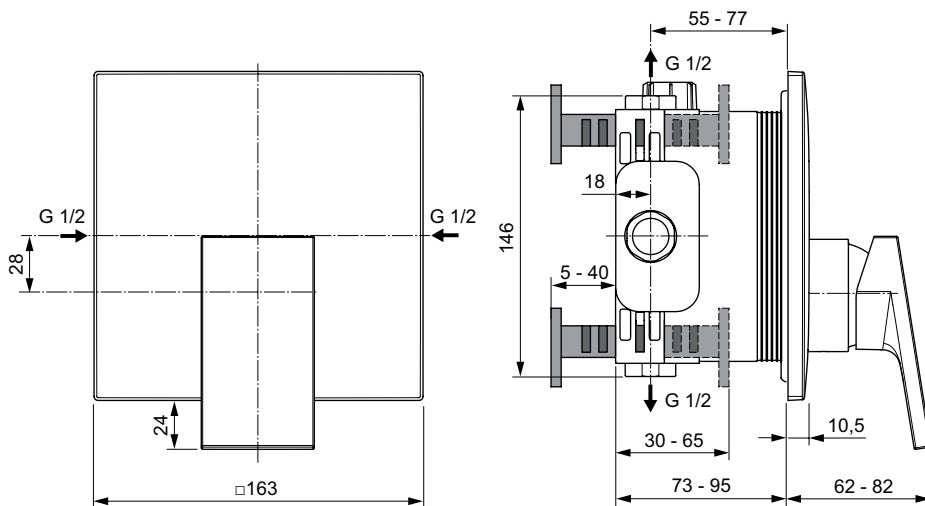

A5

Extra

Extra built-in bath & shower mixer

Description

Kit 2 version (visible part)
 47 mm ceramic cartridge
 Hot water limiter – integrated into the cartridge
 Metal escutcheon with Ideal Standard logo
 Metal handle without red/blue printing
 Automatic diverter
 To be used only in combination with EASY-BOX A1000NU Kit 1 (internal part)
 Finishes:
 - technology electroplating (AA)
 - technology PVD (GN, A2, A5)