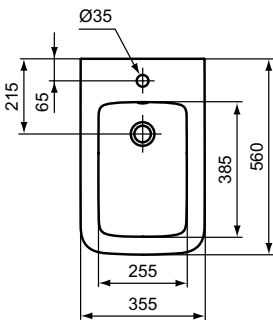

Blend Cube

Blend Cube bidet

Description

One tap hole, overflow
Including fixation kit TT0293851 (for fully hidden attachment - no lateral holes)
In carton box
EN 14528

One tap hole, overflow
Including fixation kit TT0299598 (for fully hidden attachment - no lateral holes)
In carton box
EN 14528

Product	W x D x H mm	Kg	Article-No.	Price/EUR
Floor standing bidet BTW	355 x 560 x 400	23,7	T368901	322,00
			T3689V1	419,00
Wall mounted bidet	360 x 540 x 250	20,5	T368701	322,00
			T3687V1	419,00

Recommended equipment

Siphon waste for bidet G1 1/4	A2307AA	*
Stop angle valve (water connection G1/2, connection with mixer 10 mm/ G3/8) - 1pc	B7883AA	*

* Refer to the General Price List of Ideal Standard

Colours

- 01 Euro White
- V1 Silk White (Matt White)

Siphon:

AA Chrome

T3689