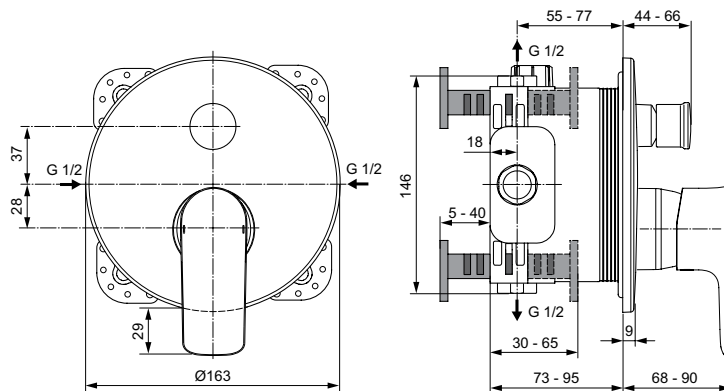

Colours:

AA

GN

A2

A5