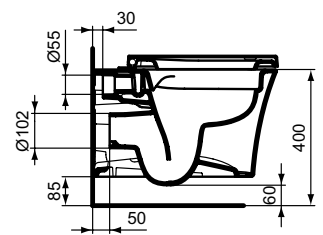

Colours

01 Euro White

E2636, E2667