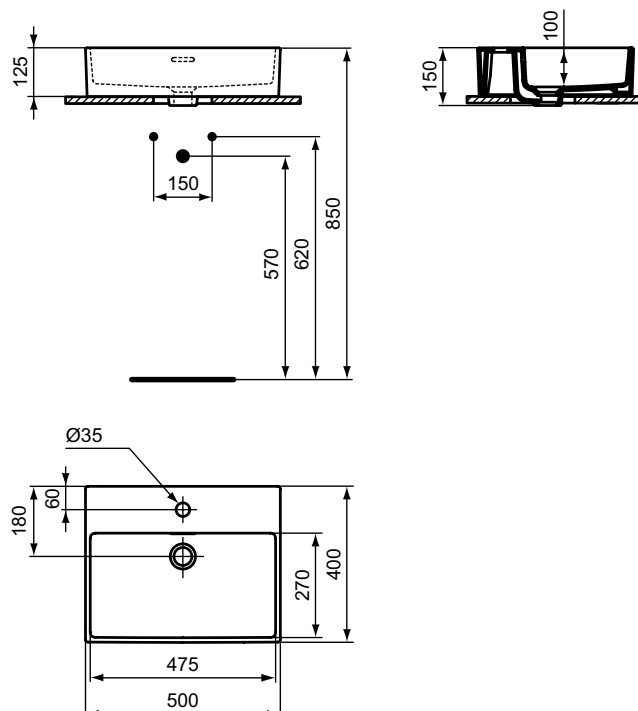

Extra semi-countertop basin 50 cm

Description

With tap hole punched and with overflow (slotted shape)

Without tap hole and with overflow (slotted shape)

Including fixation set E209167 and cutting template TT0299737