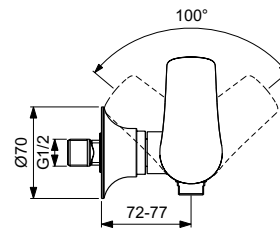

La Dolce Vita

La Dolce Vita bath & shower mixer

NEW

Description

Exposed bath & shower mixer
 38 mm FirmaFlow®+ ceramic cartridge with hot water limiter
 Ideal Standard logo on the body
 Metal handle without red/blue printing
 Check valve
 S-connectors with noise reducers
 Aerator M24x1
 Automatic diverter
 Accessories:
 Idealrain Stick cylindrical hand shower 8 l/min
 Idealflex shower hose 1250 mm
 Fixed wall bracket
 Finishes:
 - technology electroplating (AA)
 - technology PVD (GN, A2, A5)