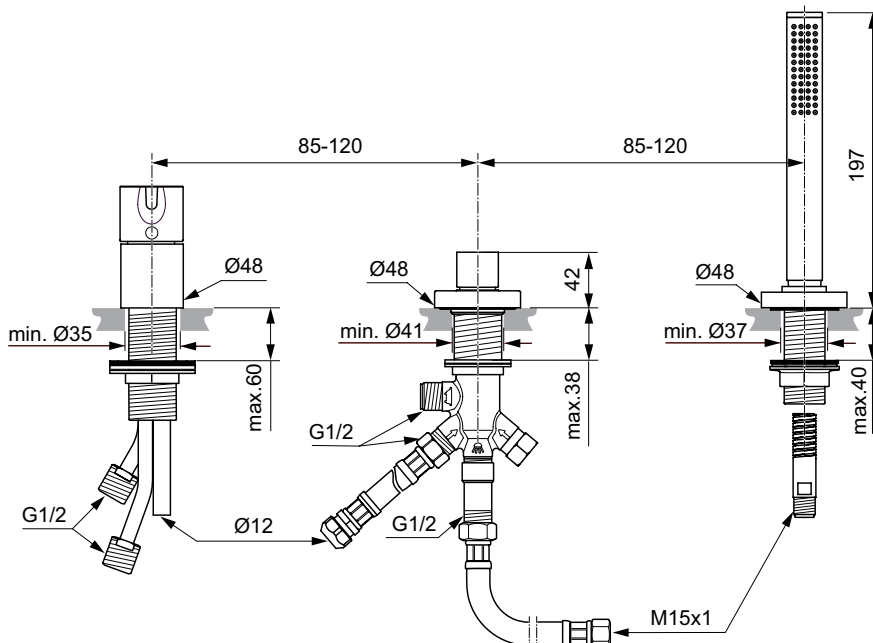

Necessary equipment

Multiplex Trio waste & overflow device with special filler, Ø 52 mm, chromium plated	K7807AA	*
--	---------	---

* Refer to the General Price List of Ideal Standard

Colours:

Joy

Joy 4-hole bath & shower mixer