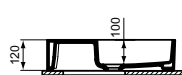

Solos

Solos vanity basin

Ceramic products

NEW **Description**

Diamatec® technology
20 cm deep tap deck for more space
1 tap hole Ø16 mm
Without overflow
Grinded underneath
In carton box
EN 14688

Expected availability in January 2025. Please check it with country representative offices, quoted on last page.

For combination with Solos electronic Basin Mixer & Spout on left side of tap deck, pre-mixer & electronics to be positioned under the tap deck

Compatible with Conca, Finnese or Ideal Standard i.life B furniture

Optional

Movable solid surface shelf - product details on the next pages.

reddot winner 2024

Product	W x D x H mm	Kg	Article-No.	Price/EUR
Vanity basin 121 cm, 1 tap hole punched	1215 x 515 x 120	41,0	T536701 T5367V2	904,00 1 174,00
Vanity basin 101 cm, 1 tap hole punched	1015 x 515 x 120	35,5	T536901 T5369V2	752,00 978,00

Recommended equipment

Fixation set M10 x 140 mm	WW965340	*
Design siphon G1 1/4	E0079AA	*
Design siphon G1 1/4	T4441GN	220,00
	T4441A2	220,00
	T4441A5	220,00
Design stop angle valve (water connection G1/2, connection with mixer 10 mm/ G3/8) - 1pc	A3491AA	*
Free waste G1 1/4 with chrome cover	J3291AA	*
Free waste G1 1/4 with white ceramic cover	E211401	71,00
	E2114V2	87,00

* Refer to the General Price List of Ideal Standard

Colours

- 01 Euro White
- V2 Black Gloss

Products:

V2

Siphons:

AA

GN

A2

A5

T5367