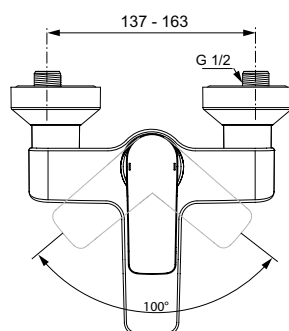

Colours:

AA

GN

A2

A5