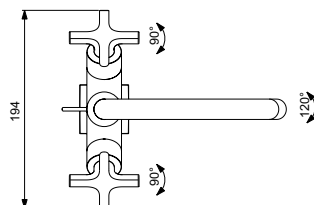

Joy-Neo

Joy-Neo basin mixer

Description

On-off ceramic valves (clockwise and anti-clockwise)
Ideal Standard logo on the body
Metal Cross handles without red/blue printing
Tubular spout with 120° swivel limit
Caché aerator M16,5x1 - 5 l/min
Flexible hoses PEX G3/8" for water supply
Metal pop-up waste
Easy-Fix installation
Finishes:

- technology electroplating (AA)
- technology PVD (A5)

- Model without pop-up waste

Colours

AA Chrome
A5 Magnetic Grey

Product

Product	Article-No.	Price/EUR
One-hole basin mixer Dual Control with metal pop-up waste	BD151AA	329,00
	BD151A5	527,00
One-hole basin mixer Dual Control without pop-up waste	BD152AA	322,00
	BD152A5	516,00

Colours:

AA

A5

BD151

BD152