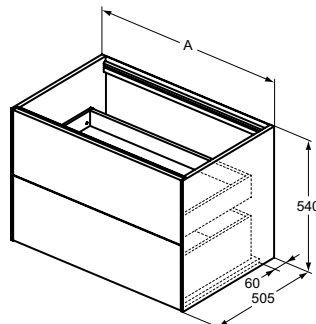

Recommended equipment

Space Saving Siphon	EE23033967	*

* Refer to the General Price List of Ideal Standard

	A
T3945	1200
T4357	1000
T4356	800
T4355	600