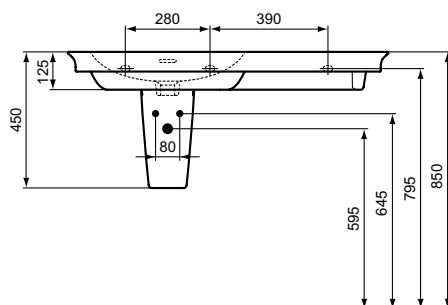

La Dolce Vita

La Dolce Vita vanity basin

NEW

Description

Asymmetrical Vanity basin 106 cm

With 1 tap hole

With overflow (slotted shape)

- Left hand basin

- Right hand basin

In carton box

EN 14688

For assembly with Conca furniture basin units or semi-pedestal E267101

Expected availability in April 2024. Please check it with country representative offices, quoted on last page.

Semi-pedestal

In carton box

Expected availability in April 2024. Please check it with country representative offices, quoted on last page.

reddot winner 2024

Product	W x D x H mm	Kg	Article-No.	Price/EUR
Vanity basin, Left hand	1060 x 535 x 145	33,0	E264601	468,00
Vanity basin, Right hand	1060 x 535 x 145	33,0	E264701	468,00

Recommended equipment

Fixation set M10 x 140 mm (in case of 3 point fixation - 2 sets needed)	WW965340	*
Semi-pedestal	E267101	96,00
Design siphon G1 1/4	E0079AA	*
Design siphon G1 1/4	T4441GN	220,00
	T4441A2	220,00
	T4441A5	220,00
Design stop angle valve (water connection G1/2, connection with mixer 10 mm/ G3/8) - 1pc	A3491AA	*
Free waste G1 1/4 with chrome cover	J3291AA	*
Free waste G1 1/4 with white ceramic cover	E211401	71,00
Click-clack waste (with chrome cover) for basins with overflow	E1483AA	68,00
Click-clack waste (with colored ceramic cover) for basins with overflow	E265301	69,00

* Refer to the General Price List of Ideal Standard

Colours

01 Euro White

Siphons:

E2646