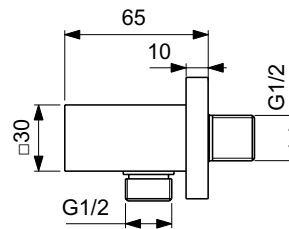

Shower accessories

Description

Hand shower support
Square design
Metal with plastic insert
Finishes:
- technology electroplating (AA)
- technology PVD (GN, A2, A5)

Hand shower support with G1/2 connection
Square design
Metal with plastic insert
G 1/2 connection w/ back flow prevention
Finishes:
- technology electroplating (AA)
- technology PVD (GN, A2, A5)

Colours

AA Chrome
GN Silver Storm
A2 Brushed Gold
A5 Magnetic Grey

Product	Article-No.	Price/EUR
Hand shower support	BC770AA	*
	BC770GN	*
	BC770A2	*
	BC770A5	*
Hand shower support with G1/2 connection	BC771AA	*
	BC771GN	*
	BC771A2	*
	BC771A5	*

* Refer to the General Price List of Ideal Standard

Colours:

AA

GN

A2

A5

BC770

BC771