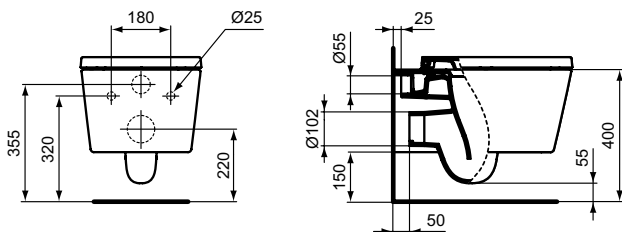

Colours

- 01 Euro White
- V1 Silk White (Matt White)
- V2 Glossy Black

Products:

V2