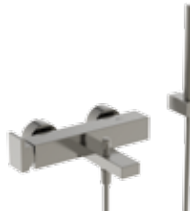

Extra

Extra exposed bath & shower mixer

Description

38 mm ceramic cartridge FirmaFlow®+ with hot water limiter
Ideal Standard logo on the body
Metal handle without red/blue printing
Check valve
S-connectors with noise reducers
Aerator M24x1
Automatic diverter

Accessories:

- metal stick hand shower 8 l/min
- IdealFlex shower hose 1250 mm
- wall bracket

Finishes:

- technology electroplating (AA)
- technology PVD (GN, A2, A5)

Colours

- AA Chrome
- GN Silver Storm
- A2 Brushed Gold
- A5 Magnetic Grey

Sanitary brass

Product

Exposed bath & shower mixer with accessories

Article-No.

Price/EUR

BD514AA	307,00
BD514GN	490,00
BD514A2	490,00
BD514A5	490,00

Colours:

AA

GN

A2

A5