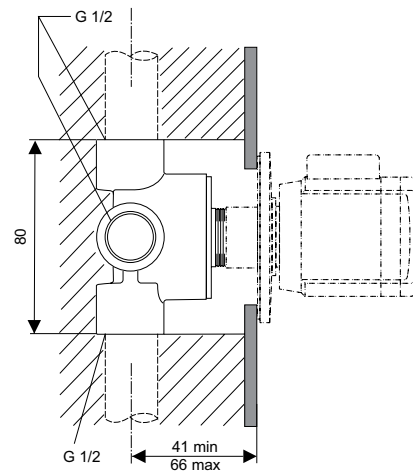

Joy-Neo

Joy-Neo built-in valve diverter

Description

On/Off valve Kit 2 version (visible part)
Cylindrical handle
Round metal escutcheon without logo
To be used only in combination with A2391NU Kit 1 (internal part)
G1/2" connection, 3/4 positions - 1 inlet, 3 outlets
Finishes:
- technology electroplating (AA)
- technology PVD (A5)

Colours

AA Chrome
A5 Magnetic Grey

Product	Article-No.	Price/EUR
Built-in valve diverter Kit2	A7567AA	119,00
	A7567A5	192,00
Necessary equipment		
Multiway diverter built-in (1 inlet, 3 outlets)	A2391NU	*

* Refer to the General Price List of Ideal Standard

Colours:

AA

A5

A2391