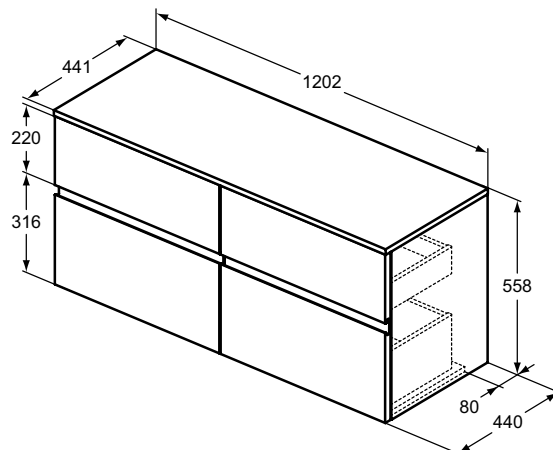

Recommended equipment

Space Saving Siphon	EE23033967	*

* Refer to the General Price List of Ideal Standard