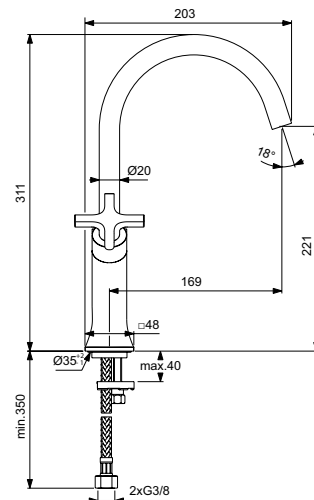

Joy-Neo

Joy-Neo basin mixer

Description

On-off ceramic valves (clockwise and anti-clockwise)
Ideal Standard logo on the body
Metal Cross handles without red/blue printing
Tubular spout with 120° swivel limit
Caché aerator M16,5x1 - 5 l/min
Flexible hoses PEX G3/8" for water supply
Metal pop-up waste
Easy-Fix installation
Finishes:

- technology electroplating (AA)
- technology PVD (A5)

- Model without pop-up waste

Colours

AA Chrome
A5 Magnetic Grey

Product

Product	Article-No.	Price/EUR
One-hole basin mixer Dual Control with metal pop-up waste	BD151AA	329,00
	BD151A5	527,00
One-hole basin mixer Dual Control without pop-up waste	BD152AA	322,00
	BD152A5	516,00

Colours:

AA

A5

BD151

BD152