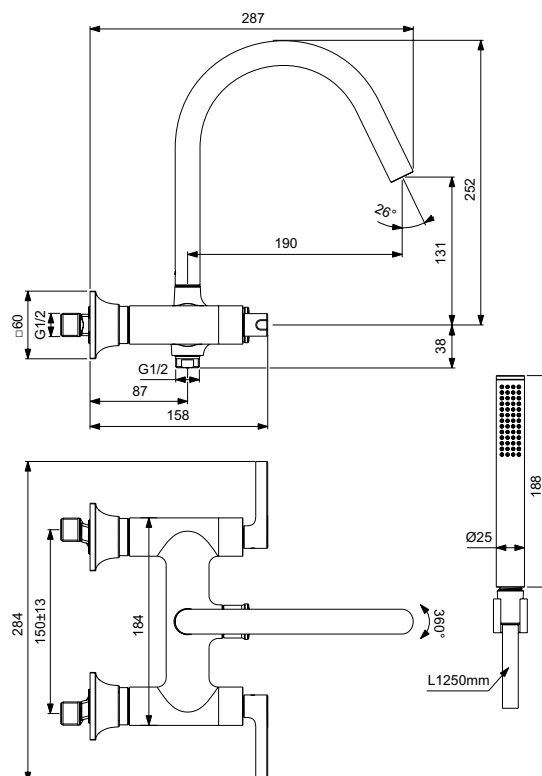

Colours:

AA

A5