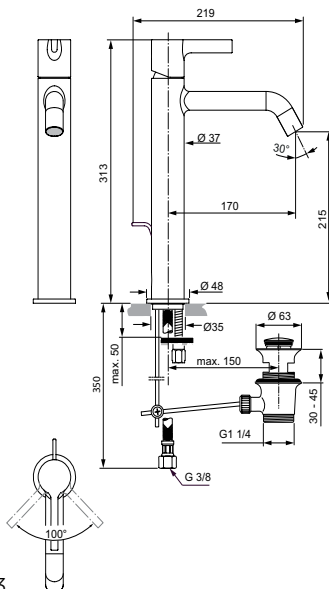

Colours:

AA

GN

A2

A5

Joy

Joy 3-hole basin mixer

Description