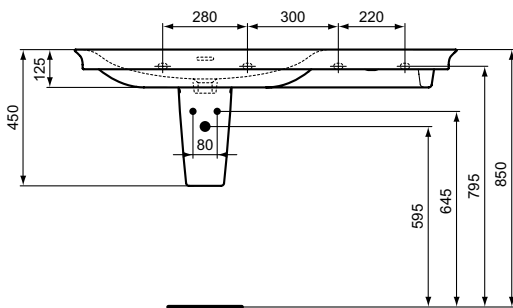

Siphons:

E2706