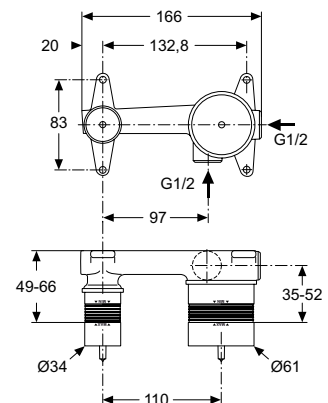

Colours:

AA

GN

A2

A5