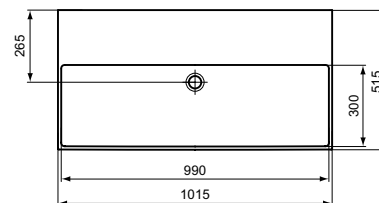

Solos

Solos vanity basin

NEW

Description

Diamatec® technology
20 cm deep tap deck for more space
Without tap holes
Without overflow
Grinded underneath
In carton box
EN 14688

Expected availability in January 2025. Please check it with country representative offices, quoted on last page.

For combination with built-in mixers

Compatible with Conca, Finnese or Ideal Standard i.life B furniture

Optional

Movable solid surface shelf - product details on the next pages.

reddot winner 2024

Product	W x D x H mm	Kg	Article-No.	Price/EUR
Vanity basin 121 cm, without tap holes	1215 x 515 x 120	41,0	T556201 T5562V2	904,00 1 174,00
Vanity basin 101 cm, without tap holes	1015 x 515 x 120	35,5	T556101 T5561V2	752,00 978,00

Recommended equipment

Fixation set M10 x 140 mm	WW965340	*
Design siphon G1 1/4	E0079AA	*
Design siphon G1 1/4	T4441GN	220,00
	T4441A2	220,00
	T4441A5	220,00
Design stop angle valve (water connection G1/2, connection with mixer 10 mm/ G3/8) - 1pc	A3491AA	*
Free waste G1 1/4 with chrome cover	J3291AA	*
Free waste G1 1/4 with white ceramic cover	E211401	71,00
	E2114V2	87,00

* Refer to the General Price List of Ideal Standard

Colours

1. 01 Euro White
   V2 Black Gloss

Products:

V2

Siphons:

AA

GN

A2

A5

T5361