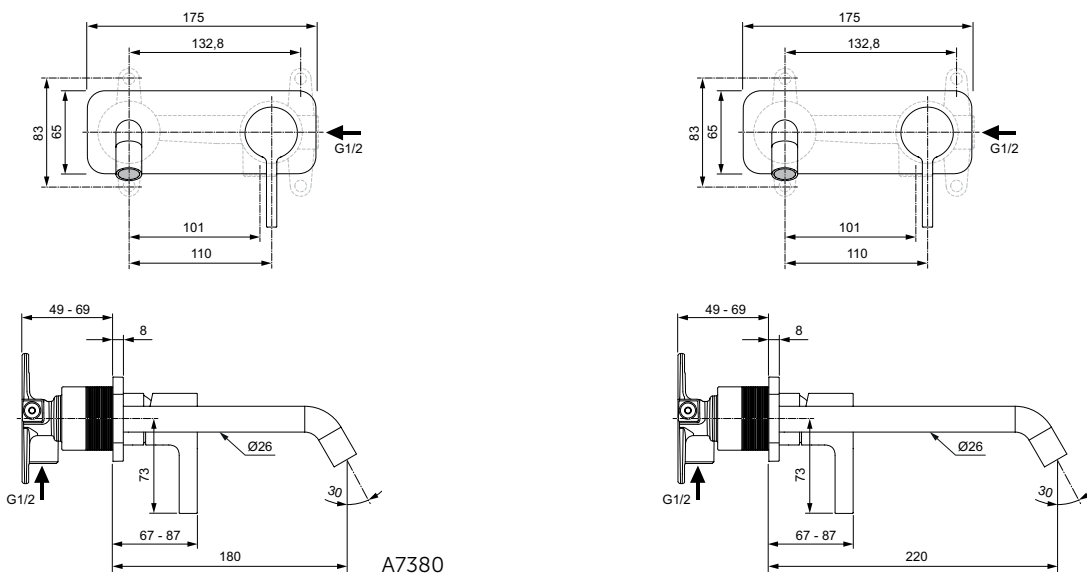

Joy

Joy built-in basin mixer

Description

Built-in Kit 2 (visible part)
28 mm ceramic cartridge, hot water limiter, no click
Tubular spout 180/220 mm
Soft-edge rectangular metal escutcheons with rings logo Ideal Standard
Metal handle without red/blue printing
Caché aerator M16,5x1 with 5 l/min flow rate limiter
To be used only in combination with A1313NU Kit 1 (internal part)
Finishes:
- technology electroplating (AA)
- technology PVD (GN, A2, A5)

Colours

AA Chrome
GN Silver Storm
A2 Brushed Gold
A5 Magnetic Grey

Product

Product	Article-No.	Price/EUR
Built-in basin mixer Kit 2, spout 180 mm	A7380AA	245,00
	A7380GN	393,00
	A7380A2	393,00
	A7380A5	393,00
Built-in basin mixer Kit 2, spout 220 mm	A7381AA	267,00
	A7381GN	426,00
	A7381A2	426,00
	A7381A5	426,00

Necessary equipment

Kit 1 (internal part)	A1313NU	158,60

Colours: