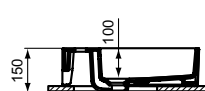

Siphons:

AA Chrome

GN Silver Storm

A2 Brushed Gold

A5 Magnetic Grey

	A	B	C
R0538/R0553	1015	990	280
R0537/R0547	815	790	280
T3728/T3894	700	675	280
R0536/R0542	615	590	280
T3726/T3884	500	475	240