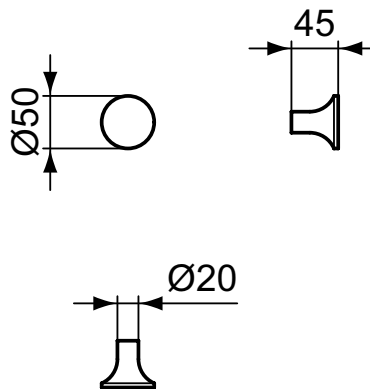

Colours:

AA

GN

A2

A5