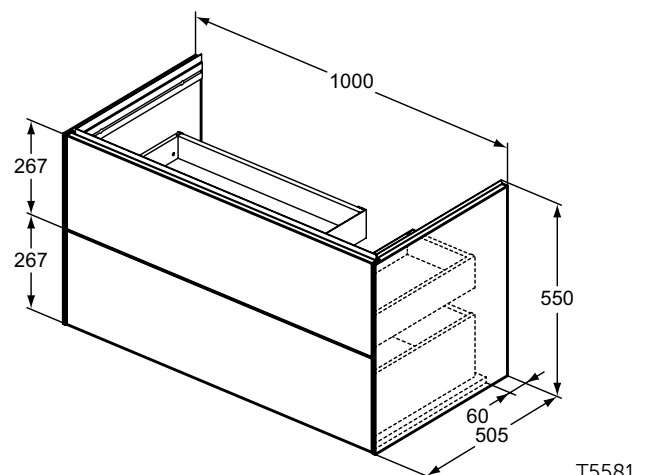

T5583

T5581