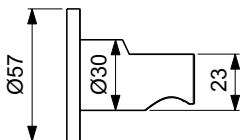

Colours:

AA

GN

A2

A5