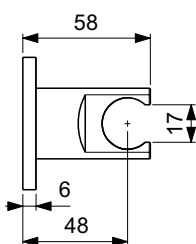

Colours:

AA

GN

A2

A5