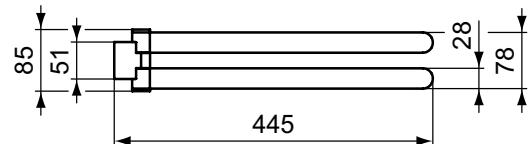

Colours:

AA

GN

A2

A5

T5394