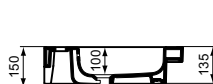

Siphons:

AA Chrome

GN Silver Storm

A2 Brushed Gold

A5 Magnetic Grey

	A	B	C
T4372	1210	890	160
T4368	1010	750	125