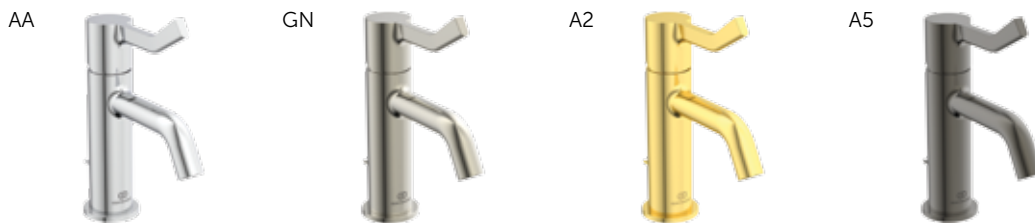

Colours:

BD467