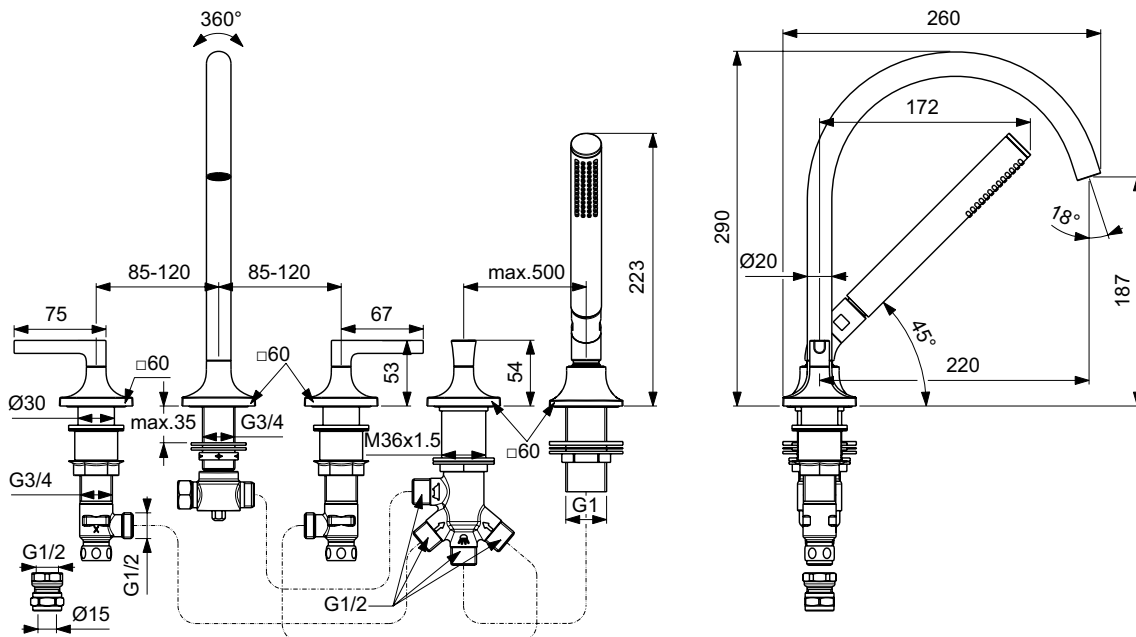

Colours:

AA

A5