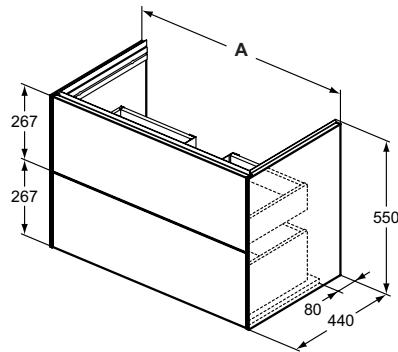

Conca vanity basin unit 100, 80, 60 cm

Product	W x D x H mm	Kg	Article-No.	Price/EUR
Symmetrical hand basin unit 60 cm	600 x 440 x 550		T5574Y1	789,00
			T5574Y2	789,00
			T5574Y3	789,00
			T5574Y4	868,00
			T5574Y5	868,00
			T5574Y6	868,00

Recommended equipment

Space Saving Siphon	EE23033967	*

* Refer to the General Price List of Ideal Standard

	A
T5577	1000
T5575	800
T5574	600