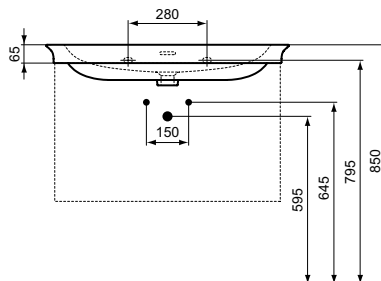

La Dolce Vita

La Dolce Vita vanity basin

NEW

Description

Symmetrical central hand basin

Without tap hole

With overflow (slotted shape)

In carton box

EN 14688

For assembly with Conca furniture basin units or semi-pedestal E267101

Expected availability in April 2024. Please check it with country representative offices, quoted on last page.

Semi-pedestal

In carton box

Expected availability in April 2024. Please check it with country representative offices, quoted on last page.

reddot winner 2024

Product	W x D x H mm	Kg	Article-No.	Price/EUR
Vanity basin 86 cm	860 x 470 x 145	24,5	E270101	330,00
Vanity basin 66 cm	660 x 470 x 145	19,5	E270001	242,00

Recommended equipment

Fixation set M10 x 140 mm	WW965340	*
Semi-pedestal	E267101	96,00
Design siphon G1 1/4	E0079AA	*
Design siphon G1 1/4	T4441GN	220,00
	T4441A2	220,00
	T4441A5	220,00
Design stop angle valve (water connection G1/2, connection with mixer 10 mm/ G3/8) - 1pc	A3491AA	*
Free waste G1 1/4 with chrome cover	J3291AA	*
Free waste G1 1/4 with white ceramic cover	E211401	71,00
Click-clack waste (with chrome cover) for basins with overflow	E1483AA	68,00
Click-clack waste (with colored ceramic cover) for basins with overflow	E265301	69,00

* Refer to the General Price List of Ideal Standard

Colours

01 Euro White

Siphons:

mm	A	B	C	D
E2702	1060	535	1010	400
E2701	860	470	810	335
E2700	660	470	610	335