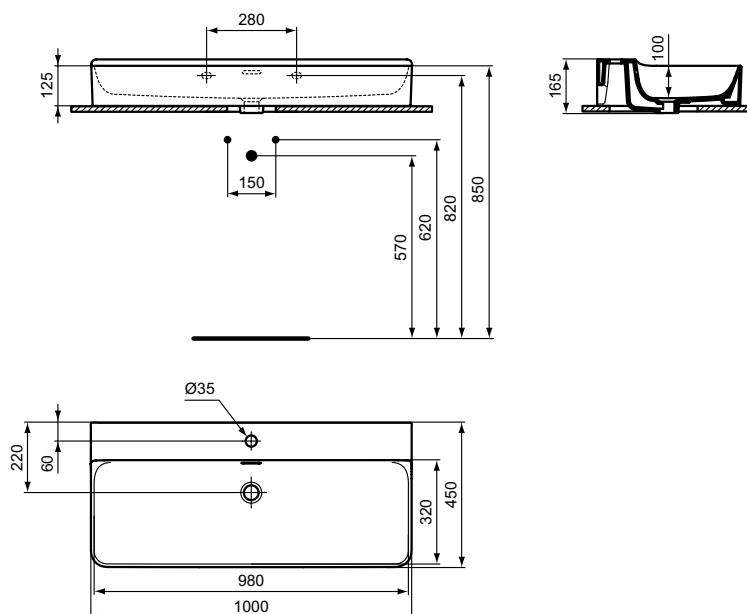

Conca

Conca washbasin 100 cm

Description

Wall mounted
 Without tap hole and with overflow (slotted shape)
 Non-grinded underneath (Glazed underneath): not suitable for
 worktop installation (flatness is not ensured)
 Grinded underneath: suitable for worktop installation (flatness is
 ensured)
 In carton box
 EN 14688