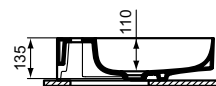

mm	A	B	C	D	E	F
T4992	750	500	740	370	580	280
T4989	600	500	590	370	430	280
T4986	500	480	490	350	330	200

Linda-X

Linda-X washbasin 60, 50 cm

**Description**

For wall mounted installation - alone
 Non-grinded underneath
 1 taphole punched
 With overflow
 In carton box
 EN 14688