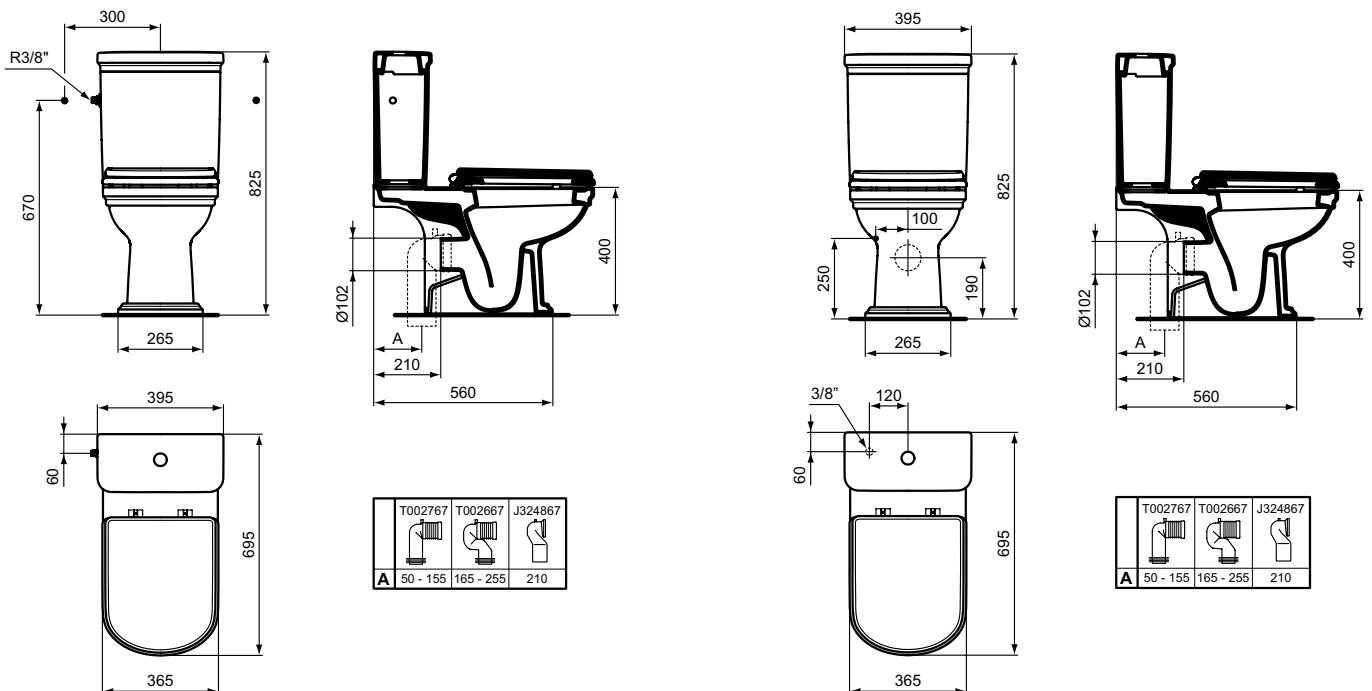

Colours

01 Euro White
GB GlossyBlack

E2227, E2513

E2227, E2512