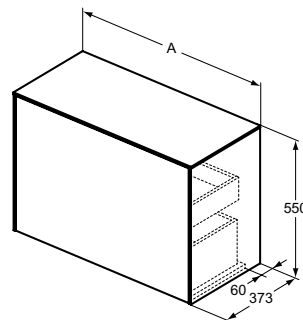

Recommended equipment

Space Saving Siphon	EE23033967	*

* Refer to the General Price List of Ideal Standard

	A
T4320	1202
T4319	1002
T4318	802
T4317	602