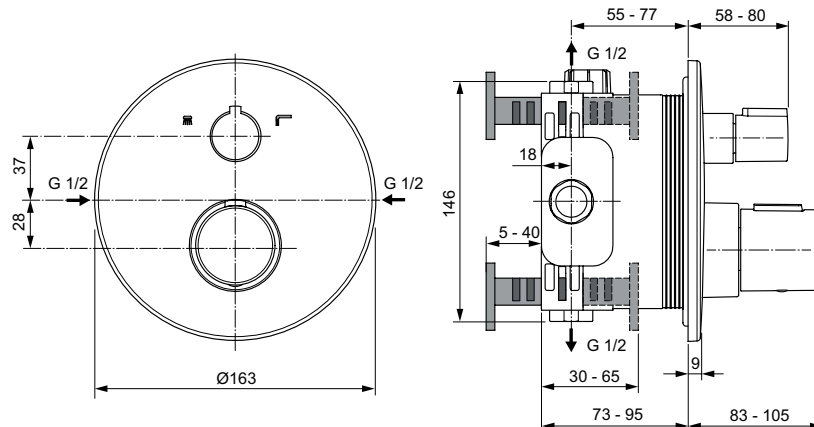

Necessary equipment

EASY-BOX universal built-in Kit 1	A1000NU	*
-----------------------------------	---------	---

* Refer to the General Price List of Ideal Standard

Colours:

AA

GN

A2

A5