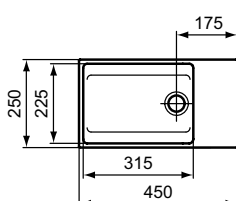

T3922, T3924

T3919, T3921

Extra

Extra vessel basin 60 cm

Ceramic products

Description

Rectangular Vessel basin

Without tap hole, without overflow