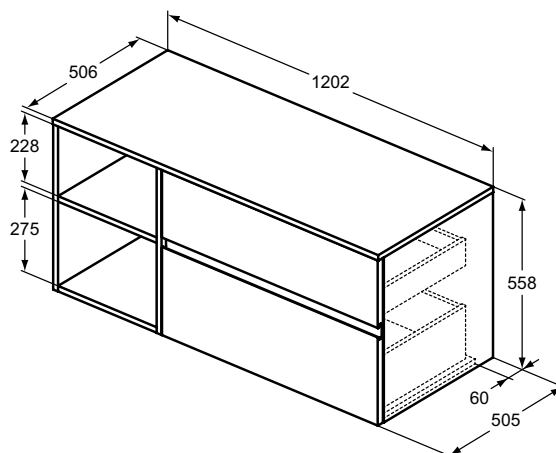

Recommended equipment

Space Saving Siphon	EE23033967	*

* Refer to the General Price List of Ideal Standard