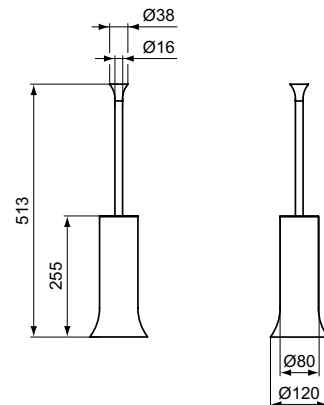

La Dolce Vita

La Dolce Vita toilet brush holder

NEW

Description

Toilet brush holder
Wall mounted
Included fixing set

Finishes:

- technology electroplating (AA)
- technology PVD (GN, A2, A5)

Expected availability in April 2024. Please check it with country representative offices (quoted on last page).

Toilet brush holder
Freestanding

Included fixing set

Finishes:

- technology electroplating (AA)
- technology PVD (GN, A2, A5)

Expected availability in April 2024. Please check it with country representative offices (quoted on last page).

Colours

AA Chrome
GN Silver Storm
A2 Brushed Gold
A5 Magnetic Grey

reddot winner 2024

Product

Toilet brush holder, wall mounted

Article-No.

Price/EUR

T5493AA	82,00
T5493GN	125,00
T5493A2	125,00
T5493A5	125,00
T5494AA	82,00
T5494GN	125,00
T5494A2	125,00
T5494A5	125,00

Toilet brush holder, freestanding

Colours:

AA

GN

A2

A5

T5493

T5494