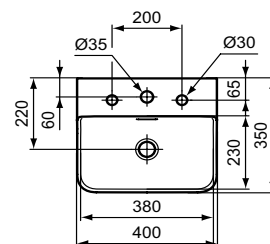

Conca

Conca handwash basin 40 cm

Description

Wall mounted
Without tap hole and with overflow (slotted shape)
Non-grinded underneath (Glazed underneath): not suitable for worktop installation (flatness is not ensured)
Grinded underneath: suitable for worktop installation (flatness is ensured)
In carton box
EN 14688

reddot winner 2021

Product	W x D x H mm	Kg	Article-No.	Price/EUR
Handwash basin 40 cm, non-grinded underneath	400 x 350 x 165	12,8	T381101	195,00
Handwash basin 40 cm, grinded underneath	400 x 350 x 165	12,8	T387701	240,00
Handwash basin 40 cm, with 3 tap holes, non-grinded underneath	400 x 350 x 165	12,8	T381001	195,00

Recommended equipment

Fixation set M10 x 140 mm	WW965340	*
Design siphon G1 1/4	E0079AA	*
Design siphon G1 1/4	T4441GN	220,00
	T4441A2	220,00
	T4441A5	220,00
Design stop angle valve (water connection G1/2, connection with mixer 10 mm/ G3/8) - 1pc	A3491AA	*
Click - Clack push-to-open basin waste - slotted, waste 1 1/4" (32 mm)	S8803AA	*
Free waste G1 1/4 with white ceramic cover	E211401	71,00
Click-clack waste (with colored ceramic cover) for basins with overflow	E265301	69,00

* Refer to the General Price List of Ideal Standard

Colours

01 Euro White

Siphons:

AA Chrome

GN Silver Storm

A2 Brushed Gold

A5 Magnetic Grey

T3810