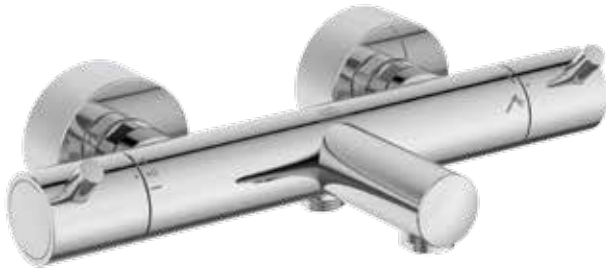

Ceratherm T125

Ceratherm T125 exposed thermostatic bath & shower mixer