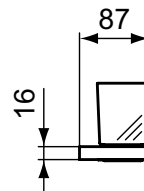

Conca

Conca tumbler with glass

Description

Tumbler with glass - Squared
Wall mounted
Frosted glass
Including fixing set
Finishes:
- technology electroplating (AA)
- technology PVD (GN, A2, A5)

Colours

AA Chrome
GN Silver Storm
A2 Brushed Gold
A5 Magnetic Grey

Product

Tumbler with glass - Squared

Article-No.

Price/EUR

T4504AA	85,10
T4504GN	143,90
T4504A2	143,90
T4504A5	143,90

Colours:

AA

GN

A2

A5