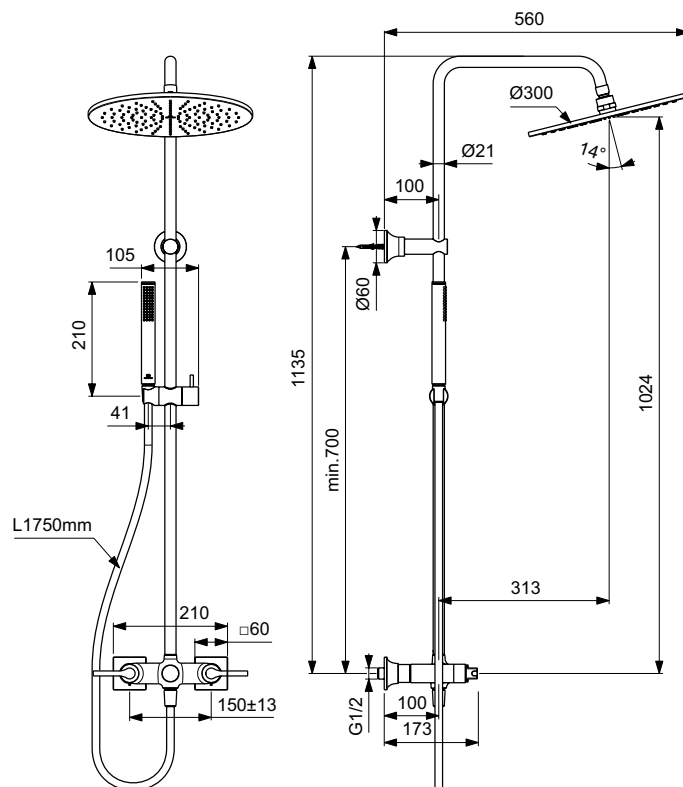

Colours:

AA

A5