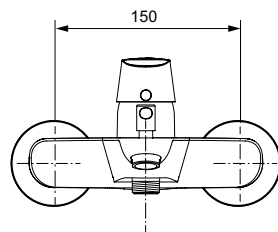

Colours:

AA

GN

A2

A5

Connect Air

Connect Air built-in shower mixer

Description