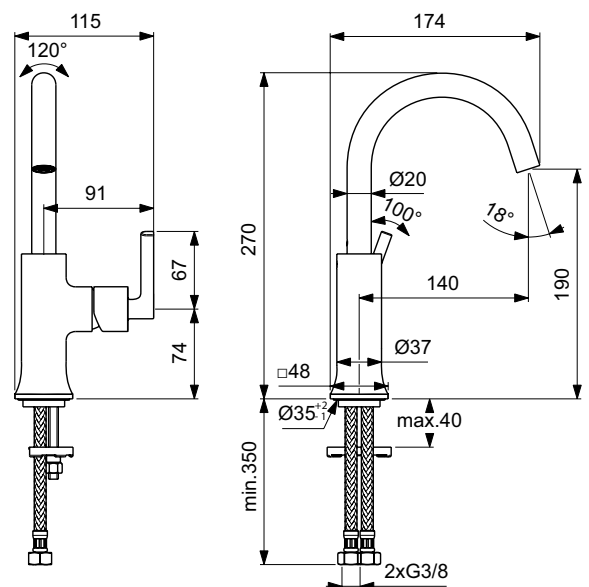

Joy-Neo

Joy-Neo basin mixer Piccolo

Description

28mm ceramic cartridge, hot water limiter, no click
Ideal Standard logo on the body
Metal handle without red/blue printing
Tubular spout with 120° swivel limit
Caché aerator M16,5x1 - 5 l/min
Flexible hoses PEX G3/8" for water supply
Metal pop-up waste
Easy-Fix installation
Finishes:
- technology electroplating (AA)
- technology PVD (A5)
- Model without pop-up waste

Colours

AA Chrome
A5 Magnetic Grey

Sanitary brass

Product	Article-No.	Price/EUR
One-hole basin mixer Piccolo with metal pop-up waste	BD147AA	299,00
	BD147A5	479,00
One-hole basin mixer Piccolo without pop-up waste	BD148AA	293,00
	BD148A5	467,00

Colours:

AA

A5

BD148