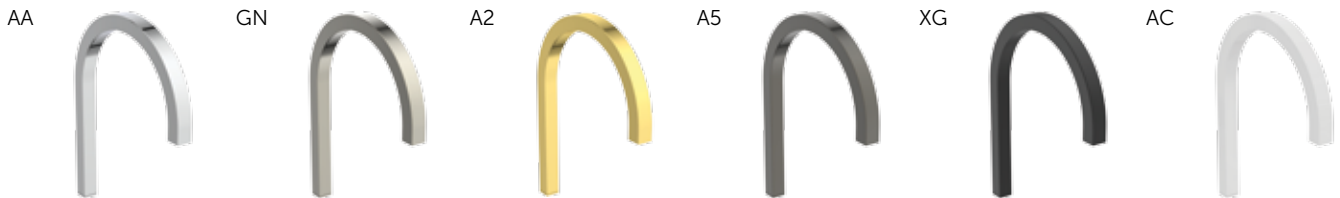

Solos

Solos electronic basin mixer

NEW

Description

One hole electronic basin mixer
Square rotating tubular spout
Cache aerator 5 l/min
Capacitive sensor for automatic open and close with hand presence
Safety time guarantees shut-off of water flow after 30 seconds
Battery box for 4x1,5V LR6 alkaline batteries
Detection selector on the battery box for:
- Sensitivity adjustment setting from 0-5 (factory setting is 0)
- Cleaning mode activation
- Long flush activation
LED indicator located on the battery box flash when the product is power ON for calibration, or if the batteries are low and need to be changed.
Flexible hoses G3/8"
Ideal Standard micro thermostat for pre-mixed water control
To be combined with dedicated Solos ceramic washbasins (1 tap hole)
Finishes:
- technology electroplating (AA)
- technology PVD (GN, A2, A5)
- technology powder coating (XG, AC)

reddot winner 2024

Colours

AA Chrome
GN Silver Storm
A2 Brushed Gold
A5 Magnetic Grey
XG Silk Black
AC Glossy White

Product

2-hole basin mixer

Article-No.

Price/EUR

A7833AA	526,00
A7833GN	723,00
A7833A2	723,00
A7833A5	723,00
A7833XG	608,00
A7833AC	608,00

Colours: