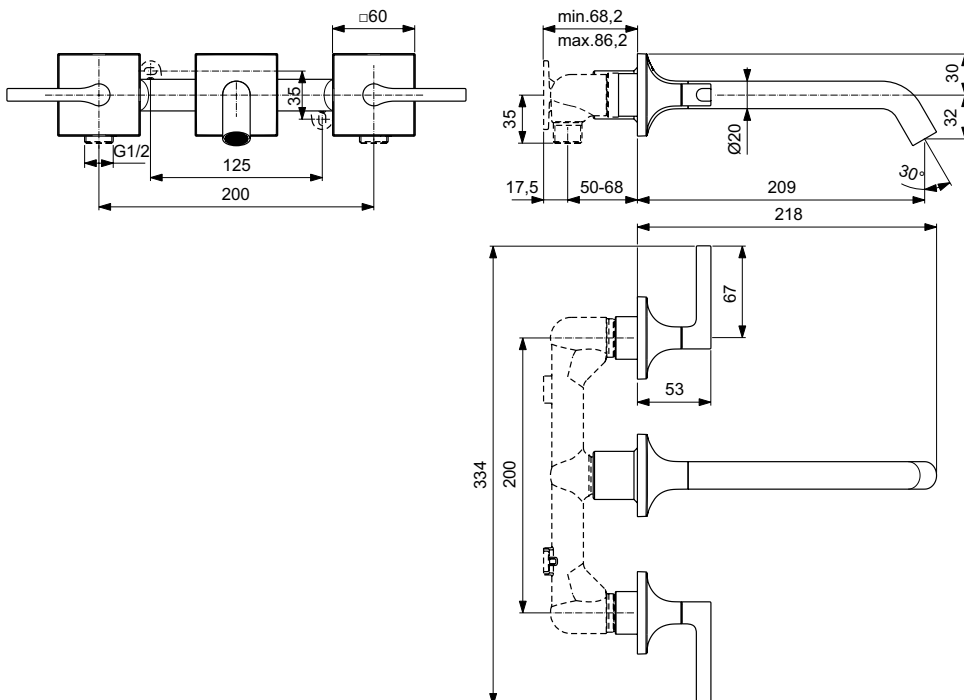

Colours

AA Chrome
A5 Magnetic Grey

Sanitary brass

Product	Article-No.	Price/EUR
3-hole built-in basin mixer	BD154AA	327,00
	BD154A5	522,00
Necessary equipment		
Kit 1 (internal part)	BD355NU	271,00

Colours:

AA

A5