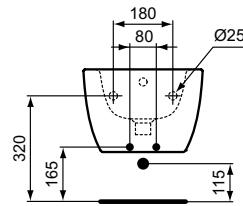

Blend Curve

Blend Curve bidet

Description

One tap hole, overflow
Including fixation kit TT0293851 (for fully hidden attachment - no lateral holes)
In carton box
EN 14528

One tap hole, overflow
Including fixation kit TT0299598 (for fully hidden attachment - no lateral holes)
In carton box
EN 14528

Product	W x D x H mm	Kg	Article-No.	Price/EUR
Floor standing BTW bidet	355 x 560 x 400	24,9	T375301	302,00
			T3753V1	395,00
Wall mounted bidet	355 x 540 x 250	17,6	T375001	302,00
			T3750V1	395,00

Recommended equipment

Siphon waste for bidet G1 1/4	A2307AA	*
Stop angle valve (water connection G1/2, connection with mixer 10 mm/ G3/8) - 1pc	B7883AA	*

* Refer to the General Price List of Ideal Standard

Colours

- 01 Euro White
- V1 Silk White (Matt White)

Siphon: