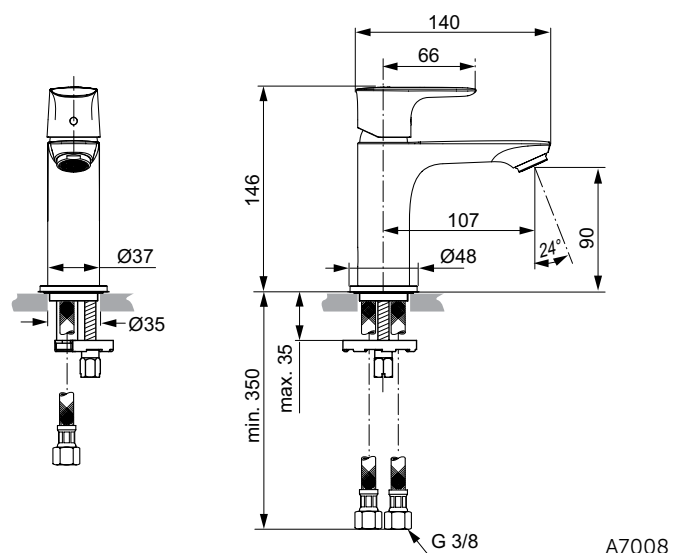

Connect Air

Connect Air basin mixer

Description

Brass cast slim body Ø37 mm
Metal handle with red and blue colour indication - printed on handle
Metal pop-up waste
Aerator Perlator M24x1 with 5 l/min flow rate limiter
28 mm cartridge FirmaFlow® ISI with hot water limiter
Flexible hoses PEX G3/8"
Easy-Fix fixation with centering & sealing ring
Noise class 1
Comply with EN817
Finishes:
- technology electroplating (AA)
- technology PVD (GN, A2, A5)
- Model without pop-up waste

Colours

AA Chrome
GN Silver Storm
A2 Brushed Gold
A5 Magnetic Grey

Product	Article-No.	Price/EUR
One-hole basin mixer with metal pop-up waste, slim	A7007AA	*
	A7007GN	*
	A7007A2	*
	A7007A5	*
One-hole basin mixer without pop-up waste, slim	A7010AA	*
	A7010GN	*
	A7010A2	*
	A7010A5	*

* Refer to the General Price List of Ideal Standard

Colours:

AA

GN

A2

A5