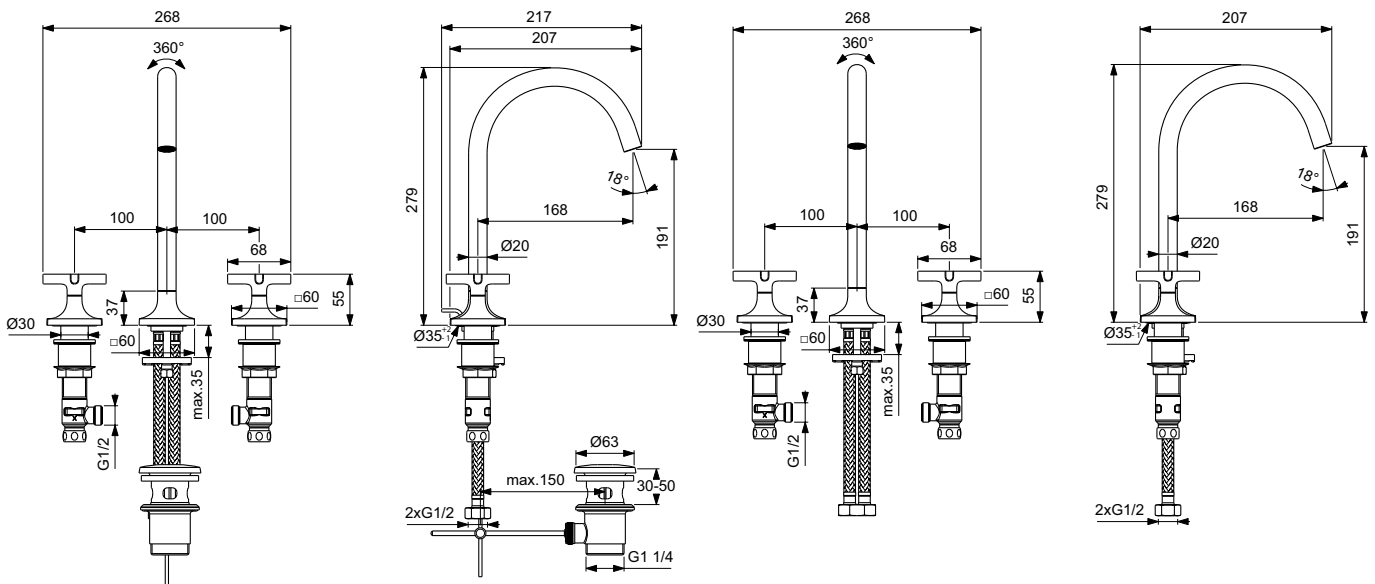

BD145

Colours

AA Chrome
A5 Magnetic Grey

Sanitary brass

Product	Article-No.	Price/EUR
3-hole basin mixer with metal pop-up waste	BD143AA	422,00
	BD143A5	676,00
3-hole basin mixer without pop-up waste	BD145AA	415,00
	BD145A5	664,00

Colours:

AA

A5

BD143