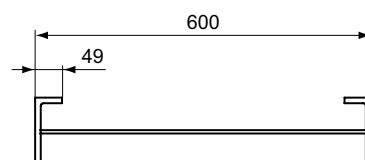

Conca

Conca towel rail

Description

Towel rail single, 60 cm - Squared
Including fixing set

Finishes:

- technology electroplating (AA)
- technology PVD (GN, A2, A5)

Towel rail double, 60 cm - Squared
Including fixing set

Finishes:

- technology electroplating (AA)
- technology PVD (GN, A2, A5)

Colours

AA Chrome

GN Silver Storm

A2 Brushed Gold

A5 Magnetic Grey

Product	Article-No.	Price/EUR
Towel rail single, 60 cm - Squared	T4498AA	96,40
	T4498GN	174,30
	T4498A2	174,30
	T4498A5	174,30
Towel rail double, 60 cm - Squared	T4500AA	127,10
	T4500GN	229,00
	T4500A2	229,00
	T4500A5	229,00

Colours:

AA

GN

A2

A5

T4498

T4500