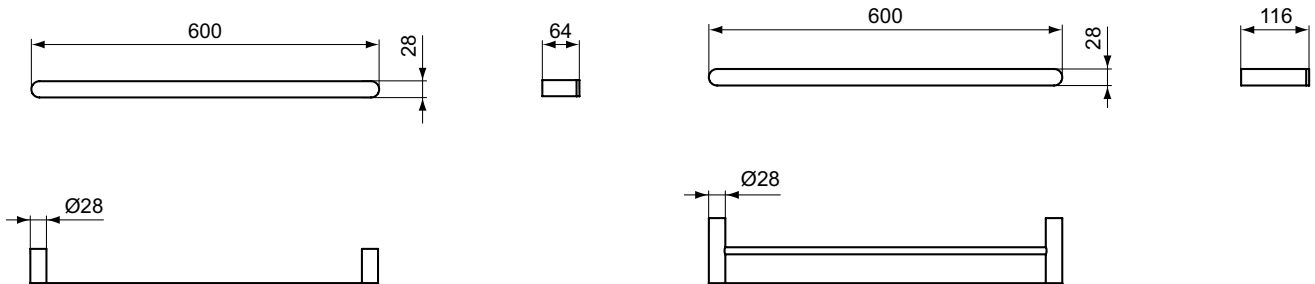

Accessories