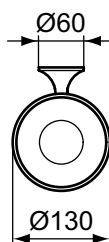

La Dolce Vita

La Dolce Vita soap dish

NEW

Description

Soap dish
Wall mounted
Frosted glass
Including fixing set
Finishes:
- technology electroplating (AA)
- technology PVD (GN, A2, A5)

Expected availability in April 2024. Please check it with country representative offices (quoted on last page).

Colours

AA Chrome
GN Silver Storm
A2 Brushed Gold
A5 Magnetic Grey

reddot winner 2024

Product	Article-No.	Price/EUR
Soap dish	T5507AA	42,00
	T5507GN	62,00
	T5507A2	62,00
	T5507A5	62,00

Colours:

AA

GN

A2

A5