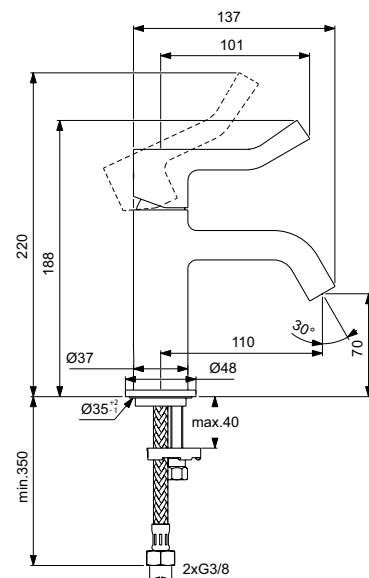

Joy

Joy basin mixer

Description

28 mm ceramic cartridge, hot water limiter, no click
Ideal Standard logo on the body
Metal handle without red/blue printing
Caché aerator M16, 5x1 with 5 l/min flow rate limiter
Easy-Fix installation
Flexible hoses PEX G3/8" for water supply
Metal pop-up waste
Finishes:
- technology electroplating (AA)
- technology PVD (GN, A2, A5)
- Model without pop-up waste

Colours

AA Chrome
GN Silver Storm
A2 Brushed Gold
A5 Magnetic Grey

Sanitary brass

Product	Article-No.	Price/EUR
One-hole basin mixer with metal pop-up waste	BD467AA	238,00
	BD467GN	380,00
	BD467A2	380,00
	BD467A5	380,00
One-hole basin mixer without pop-up waste	BD468AA	232,00
	BD468GN	370,00
	BD468A2	370,00
	BD468A5	370,00

Colours:

BD468