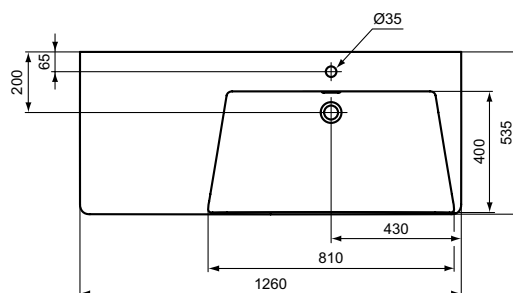

E2632

E2633

La Dolce Vita

La Dolce Vita vanity basin

NEW
Description

Asymmetrical Vanity basin 106 cm

With 1 tap hole

With overflow (slotted shape)