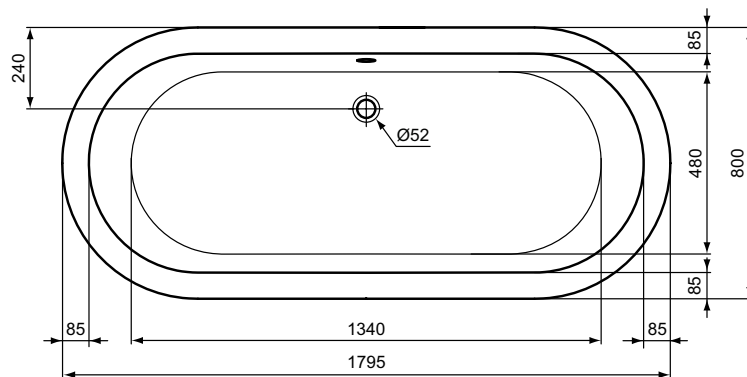

Colour

01 Euro white

Product	Kg	Article-No.	Price/EUR
Freestanding double-ended bathtub 180x80 cm	58,0	T500401	2 977,00