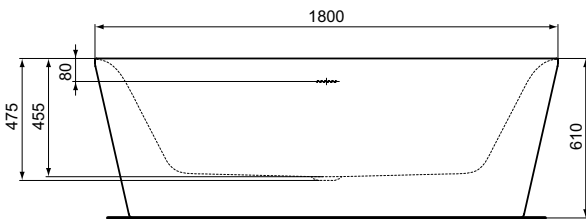

Product

	Kg	Article-No.	Price/EUR
Freestanding double-ended bathtub 190x90 cm - Water capacity 290L	55,0	K8722V3	3 184,00
		K8722V1	2 829,00
Freestanding double-ended bathtub 180x80 cm - Water capacity 220L	50,0	K8721V3	2 947,00
		K8721V1	2 619,00
Freestanding double-ended bathtub 170x75 cm - Water capacity 185L	45,0	K8720V3	2 807,00
		K8720V1	2 489,00
Freestanding double-ended bathtub 150x75 cm - Water capacity 170L	40,0	T546401	1 696,00

	A	B	C	D	E	F	G
K8720	1700	750	1445	610	1115	485	475
K8721	1800	800	1545	660	1215	535	525
K8722	1900	900	1645	760	1315	635	625