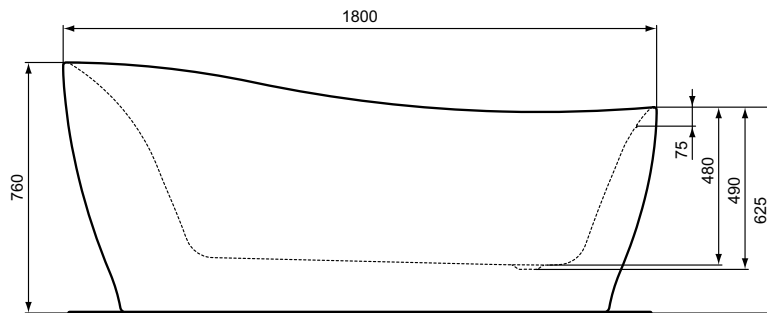

Product

Product	Kg	Article-No.	Price/EUR
Freestanding asymmetric bathtub 180x85 cm	61,0	K8715V2	3 301,00
		K8715V1	2 931,00
		K871501	2 441,00