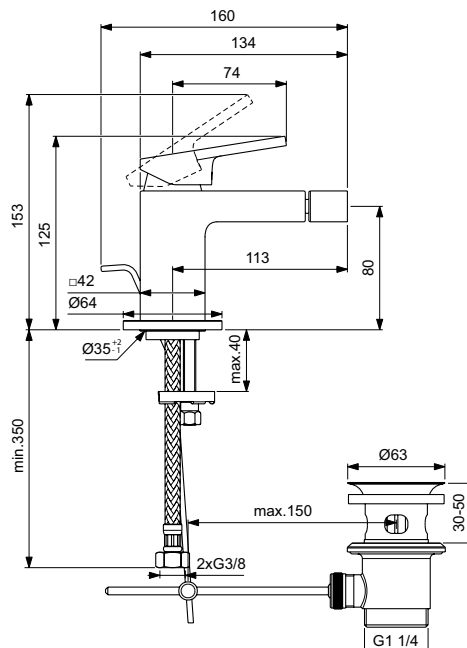

AA

GN

A2

A5

Extra

Extra exposed shower mixer

Description

38 mm ceramic cartridge FirmaFlow®+ with hot water limiter
 Ideal Standard logo on the body
 Metal handle without red/blue printing
 Check valve
 S-connectors with noise reducers
 Finishes:
 - technology electroplating (AA)
 - technology PVD (GN, A2, A5)