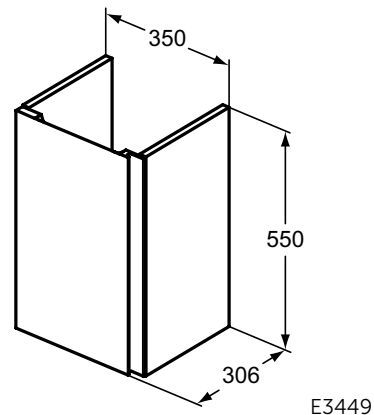

Product

Product	W x D x H mm	Kg	Article-No.	Price/EUR
Guest basin unit, 1 door Right hinges	350 x 306 x 550		E3403Y1	304,00
			E3403Y2	304,00
			E3403UP	304,00
			E3403UQ	304,00
			E3403UR	304,00
			E3403US	304,00
Guest basin unit, 1 door Left hinges	350 x 306 x 550		E3449Y1	304,00
			E3449Y2	304,00
			E3449UP	304,00
			E3449UQ	304,00
			E3449UR	304,00
			E3449US	304,00