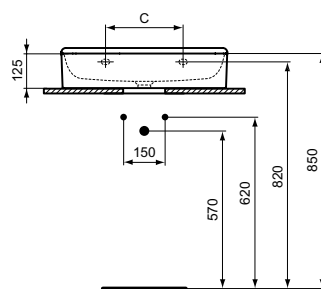

Siphons:

AA Chrome

GN Silver Storm

A2 Brushed Gold

A5 Magnetic Grey

	A	B	C
T3797/T3831	800	780	280
T3792/T3825	600	580	280
T3787/T3817	500	480	200