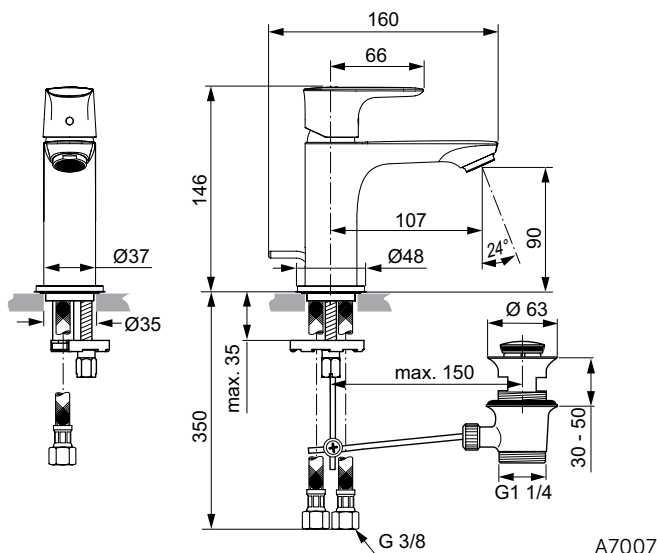

Connect Air

Connect Air basin mixer

Description

Brass cast slim body Ø37 mm
Metal handle with red and blue colour indication - printed on handle
Metal pop-up waste
Aerator Perlator M24x1 with 5 l/min flow rate limiter
28 mm cartridge FirmaFlow® ISI with hot water limiter
Flexible hoses PEX G3/8"
Easy-Fix fixation with centering & sealing ring
Noise class 1
Comply with EN817
Finishes:
- technology electroplating (AA)
- technology PVD (GN, A2, A5)
- Model without pop-up waste

Colours

AA Chrome
GN Silver Storm
A2 Brushed Gold
A5 Magnetic Grey

Product	Article-No.	Price/EUR
One-hole basin mixer with metal pop-up waste, slim	A7007AA	*
	A7007GN	*
	A7007A2	*
	A7007A5	*
One-hole basin mixer without pop-up waste, slim	A7010AA	*
	A7010GN	*
	A7010A2	*
	A7010A5	*

* Refer to the General Price List of Ideal Standard

Colours:

AA

GN

A2

A5