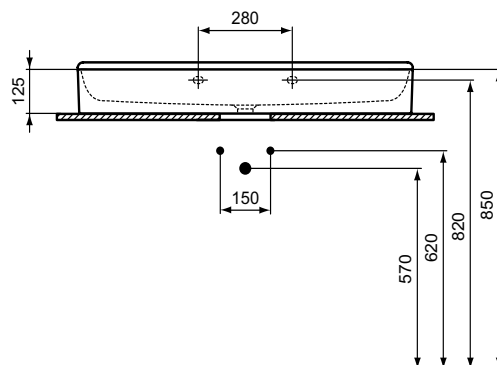

Siphons:

AA Chrome

GN Silver Storm

A2 Brushed Gold

A5 Magnetic Grey