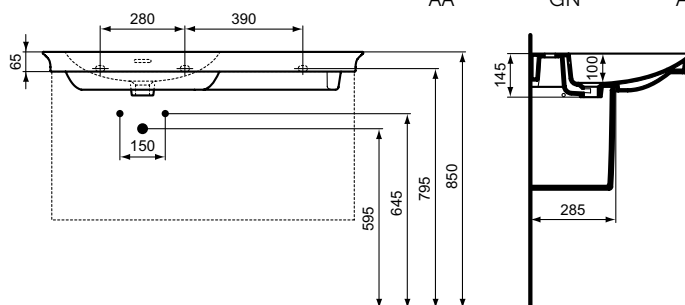

La Dolce Vita

La Dolce Vita vanity basin

NEW

Description

Asymmetrical Vanity basin 106 cm

With 1 tap hole

With overflow (slotted shape)

- Left hand basin

- Right hand basin

In carton box

EN 14688

For assembly with Conca furniture basin units or semi-pedestal E267101

Expected availability in April 2024. Please check it with country representative offices, quoted on last page.

Semi-pedestal

In carton box

Expected availability in April 2024. Please check it with country representative offices, quoted on last page.

reddot winner 2024

Product	W x D x H mm	Kg	Article-No.	Price/EUR
Vanity basin, Left hand	1060 x 535 x 145	33,0	E264601	468,00
Vanity basin, Right hand	1060 x 535 x 145	33,0	E264701	468,00

Recommended equipment

Fixation set M10 x 140 mm (in case of 3 point fixation - 2 sets needed)	WW965340	*
Semi-pedestal	E267101	96,00
Design siphon G1 1/4	E0079AA	*
Design siphon G1 1/4	T4441GN	220,00
	T4441A2	220,00
	T4441A5	220,00
Design stop angle valve (water connection G1/2, connection with mixer 10 mm/ G3/8) - 1pc	A3491AA	*
Free waste G1 1/4 with chrome cover	J3291AA	*
Free waste G1 1/4 with white ceramic cover	E211401	71,00
Click-clack waste (with chrome cover) for basins with overflow	E1483AA	68,00
Click-clack waste (with colored ceramic cover) for basins with overflow	E265301	69,00

* Refer to the General Price List of Ideal Standard

Colours

01 Euro White

Siphons:

E2646