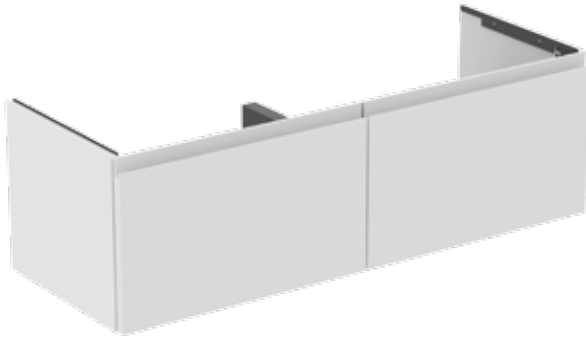

Furniture and mirrors

NEW

Description

Vanity basin unit
 - 2 external drawers (next each other)
 - 1 external drawer
 44 cm projection
 Handle free design - groove (above drawer) for easy opening
 Soft close system