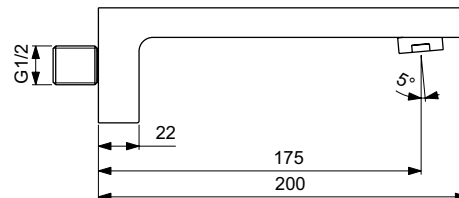

Colours:

AA

GN

A2

A5