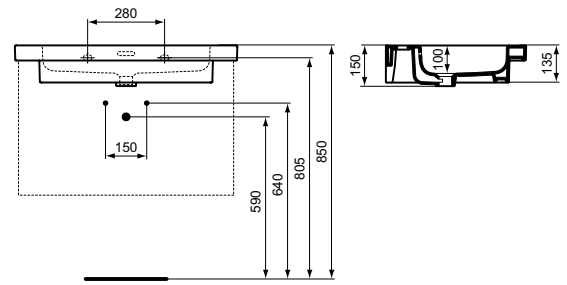

Colours

1. 01 Euro White
   V1 Silk White (Matt White)

	A	B	C
T4370	1210	890	160
T4366	1010	750	125