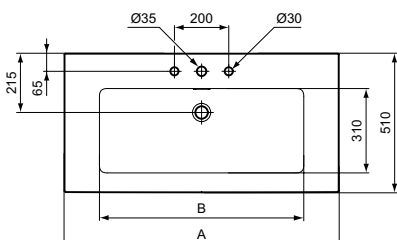

	A	B	C
T4372	1210	890	160
T4368	1010	750	125

	A	B	C
T4364	810	610	200
T4360	610	470	170

Extra

Extra double washbasin 120 cm

Ceramic products

Description

Wall mounted
 With 1 tap hole punched and 1 overflow per each basin bowl (slotted shape)
 Non-grinded underneath (Glazed underneath): not suitable for worktop installation (flatness is not ensured)
 Grinded underneath: suitable for worktop installation (flatness is ensured)
 In carton box
 EN 14688