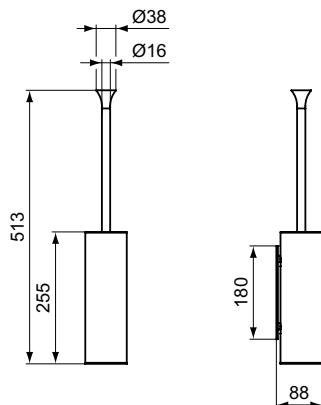

La Dolce Vita

La Dolce Vita toilet brush holder

NEW

Description

Toilet brush holder
Wall mounted
Included fixing set

Finishes:

- technology electroplating (AA)
- technology PVD (GN, A2, A5)

Expected availability in April 2024. Please check it with country representative offices (quoted on last page).

Toilet brush holder
Freestanding

Included fixing set

Finishes:

- technology electroplating (AA)
- technology PVD (GN, A2, A5)

Expected availability in April 2024. Please check it with country representative offices (quoted on last page).

Colours

AA Chrome
GN Silver Storm
A2 Brushed Gold
A5 Magnetic Grey

reddot winner 2024

Product

Toilet brush holder, wall mounted

Article-No.

Price/EUR

T5493AA	82,00
T5493GN	125,00
T5493A2	125,00
T5493A5	125,00
T5494AA	82,00
T5494GN	125,00
T5494A2	125,00
T5494A5	125,00

Toilet brush holder, freestanding

Colours:

AA

GN

A2

A5

T5493