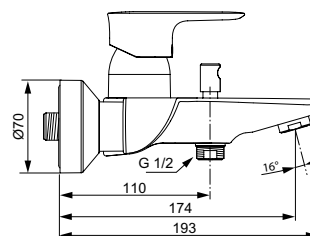

Colours:

AA

GN

A2

A5

Connect Air

Connect Air built-in shower mixer

Description