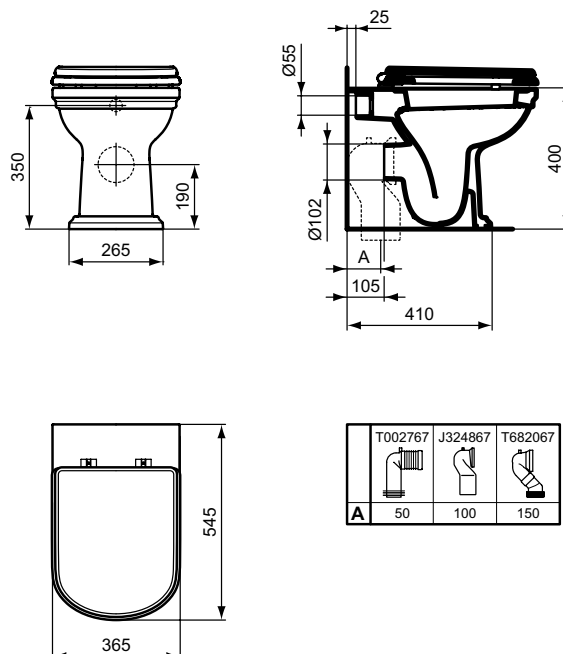

Colours

- 01 Euro White
- GB GlossyBlack