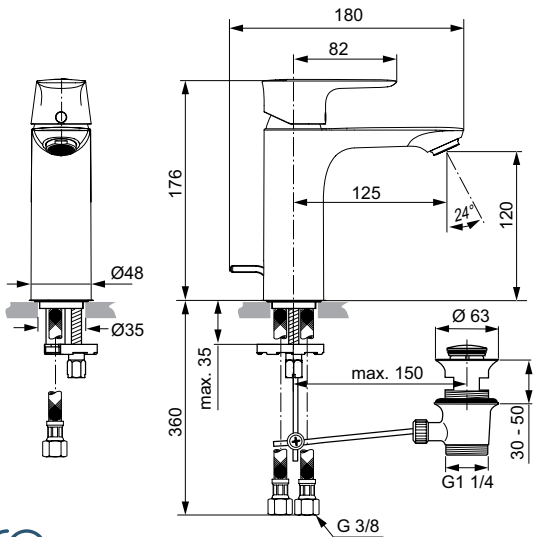

Colours:

AA

GN

A2

A5

A7053