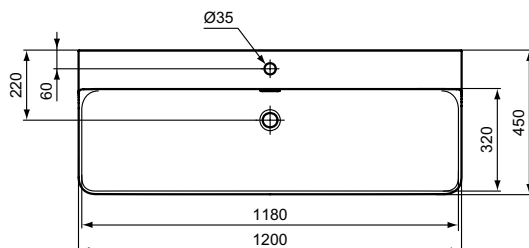

Siphons:

AA Chrome

GN Silver Storm

A2 Brushed Gold

A5 Magnetic Grey