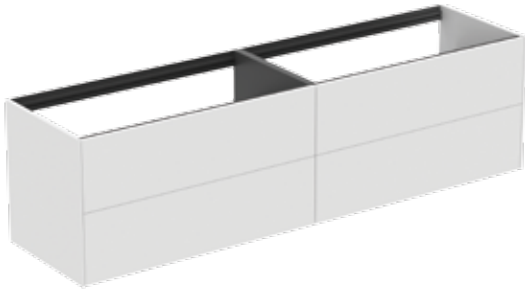

Description

Projection 50,5 cm
 Height 55 cm
 4 drawers
 No worktop
 Push to open and soft close functions combined in one system
 Cabinets inside anthracite finish matching drawer colors
 For combination with:
 - Ceramic Worktop (no cut/bespoke cut) 240 cm T4343 (for Basin unit 240 cm)
 - Ceramic Worktop (no cut/bespoke cut) 200 cm T4204 (for Basin unit 200 cm)
 - Ceramic Worktop (no cut/bespoke cut) 160 cm T4202 (for Basin unit 160 cm)