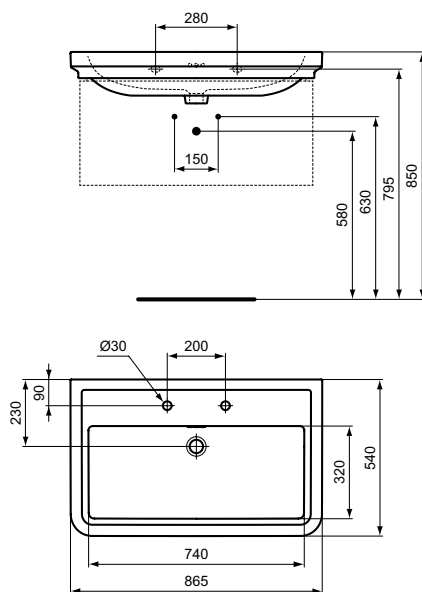

Siphons:

AA Chrome

GN Silver Storm

A2 Brushed Gold

A5 Magnetic Grey

E2239