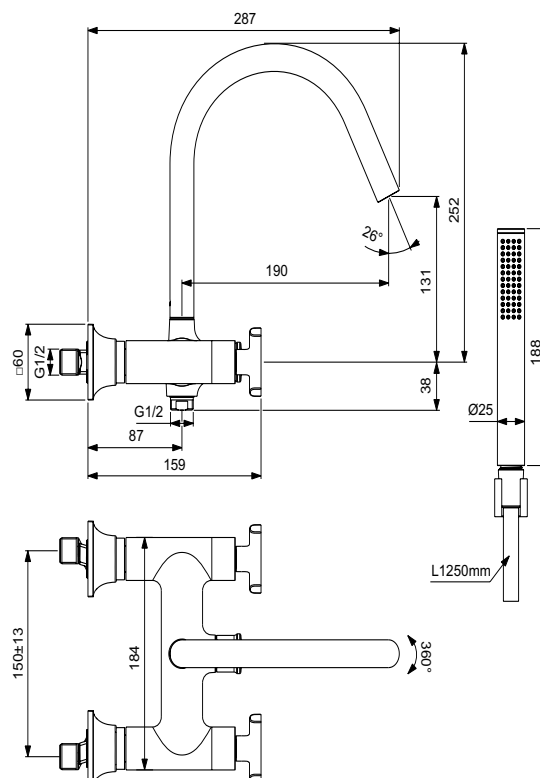

Colours

AA Chrome
A5 Magnetic Grey

Product	Article-No.	Price/EUR
Bath & shower mixer exposed Dual Control, cross handles	BD162AA	431,00
	BD162A5	690,00

Colours:

AA

A5