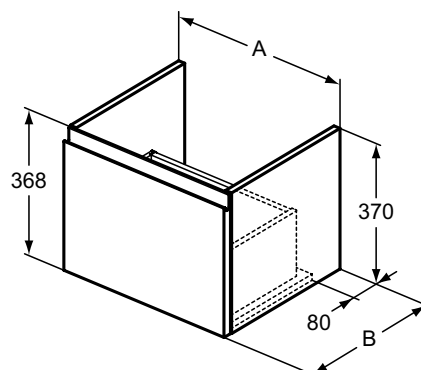

A	B
E3404	430	402
E3406	480	409
E3408	530	409