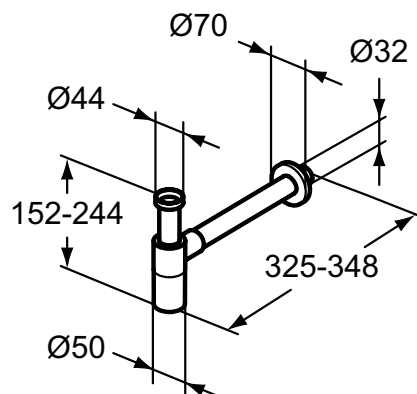

Siphons:

GN

A2

A5