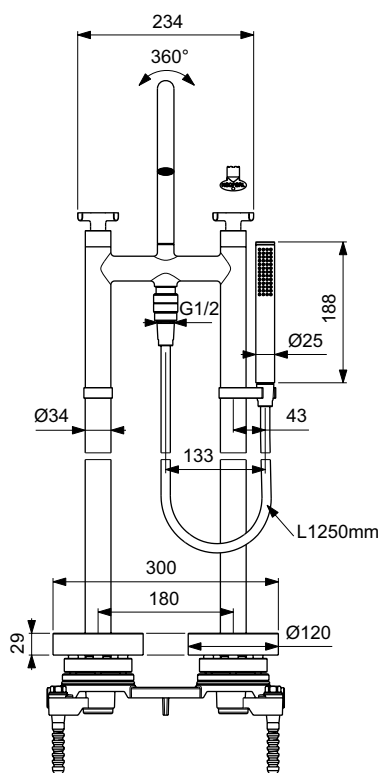

Colours:

AA

A5