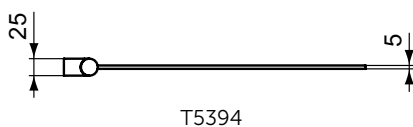

Colours:

AA

GN

A2

A5

T5394