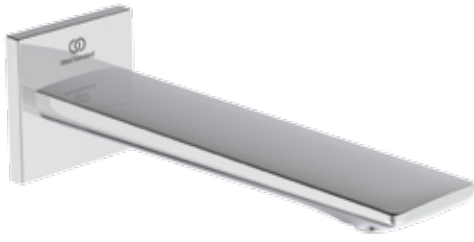

* Refer to the General Price List of Ideal Standard

Conca

Conca wall spout

Description

Casted spout 180 mm
 Metal escutcheon 65x65 mm with logo Ideal Standard
 Coin slot aerator M24x1
 G1/2 connection
 Finishes:
 - technology electroplating (AA)
 - technology PVD (GN, A2, A5)