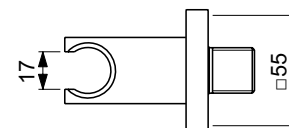

Shower accessories

Description

Hand shower support
Square design
Metal with plastic insert
Finishes:
- technology electroplating (AA)
- technology PVD (GN, A2, A5)

Hand shower support with G1/2 connection
Square design
Metal with plastic insert
G 1/2 connection w/ back flow prevention
Finishes:
- technology electroplating (AA)
- technology PVD (GN, A2, A5)

Colours

AA Chrome
GN Silver Storm
A2 Brushed Gold
A5 Magnetic Grey

Product	Article-No.	Price/EUR
Hand shower support	BC770AA	*
	BC770GN	*
	BC770A2	*
	BC770A5	*
Hand shower support with G1/2 connection	BC771AA	*
	BC771GN	*
	BC771A2	*
	BC771A5	*

* Refer to the General Price List of Ideal Standard

Colours:

AA

GN

A2

A5

BC770

BC771