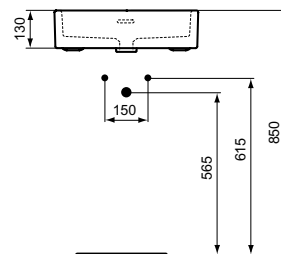

Siphons:

AA Chrome

GN Silver Storm

A2 Brushed Gold

A5 Magnetic Grey

T3735