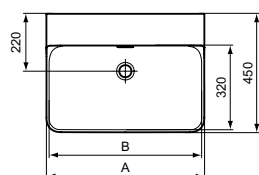

Siphons:

AA Chrome

GN Silver Storm

A2 Brushed Gold

A5 Magnetic Grey

	A	B	C
T3794/T3828	800	780	280
T3789/T3822	600	580	280
T3784/T3814	500	480	200