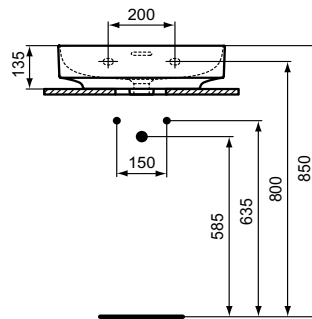

Siphons:

T4756