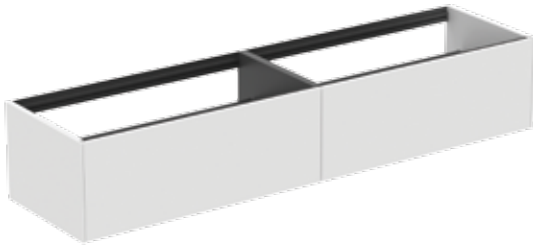

Description

Projection 50,5 cm

Height 37 cm

2 drawers

No worktop

Push to open and soft close functions combined in one system

Cabinets inside anthracite finish matching drawer colors

For combination with: