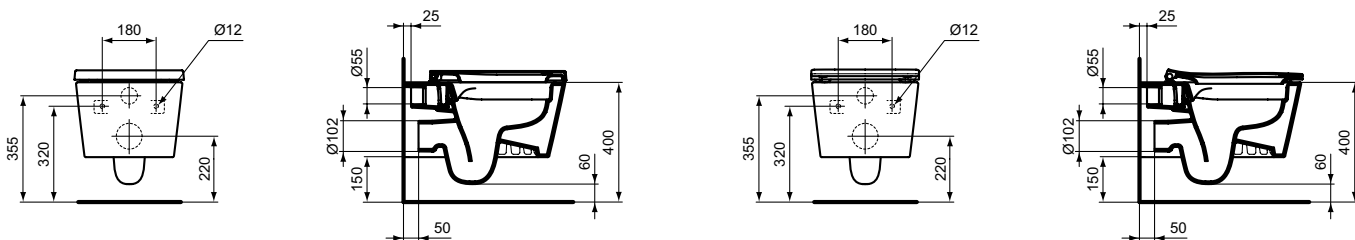

Colours

- 01 Euro White
- V1 Silk White (Matt White)