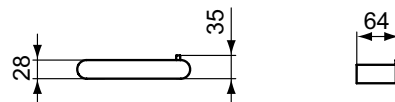

Conca

Conca tissue holder

Description

Tissue holder with cover - Squared
Including fixing set

Finishes:

- technology electroplating (AA)
- technology PVD (GN, A2, A5)

Tissue holder without cover - Round
Including fixing set

Finishes:

- technology electroplating (AA)
- technology PVD (GN, A2, A5)

Colours

AA Chrome

GN Silver Storm

A2 Brushed Gold

A5 Magnetic Grey

Product	Article-No.	Price/EUR
Tissue holder with cover - Squared	T4496AA	94,10
	T4496GN	170,10
	T4496A2	170,10
	T4496A5	170,10
Tissue holder without cover - Round	T4497AA	89,60
	T4497GN	159,60
	T4497A2	159,60
	T4497A5	159,60

Colours:

AA

GN

A2

A5

T4496

T4497