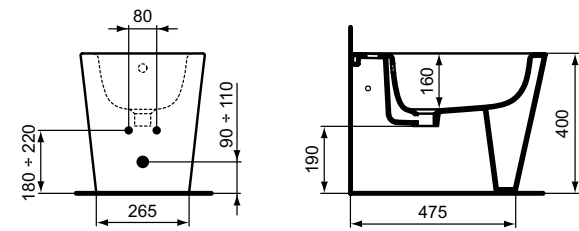

Siphon:

AA Chrome