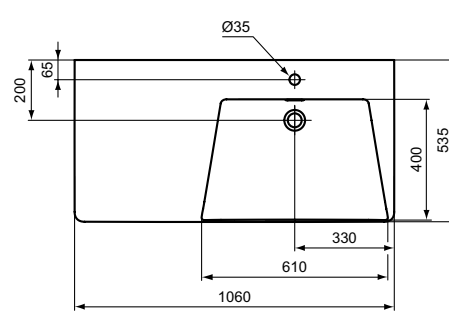

La Dolce Vita

La Dolce Vita vanity basin

NEW

Description

Asymmetrical Vanity basin 106 cm

With 1 tap hole

With overflow (slotted shape)

- Left hand basin

- Right hand basin

In carton box

EN 14688

For assembly with Conca furniture basin units or semi-pedestal E267101

Expected availability in April 2024. Please check it with country representative offices, quoted on last page.

Semi-pedestal

In carton box

Expected availability in April 2024. Please check it with country representative offices, quoted on last page.

reddot winner 2024

Product	W x D x H mm	Kg	Article-No.	Price/EUR
Vanity basin, Left hand	1060 x 535 x 145	33,0	E264601	468,00
Vanity basin, Right hand	1060 x 535 x 145	33,0	E264701	468,00

Recommended equipment

Fixation set M10 x 140 mm (in case of 3 point fixation - 2 sets needed)	WW965340	*
Semi-pedestal	E267101	96,00
Design siphon G1 1/4	E0079AA	*
Design siphon G1 1/4	T4441GN	220,00
	T4441A2	220,00
	T4441A5	220,00
Design stop angle valve (water connection G1/2, connection with mixer 10 mm/ G3/8) - 1pc	A3491AA	*
Free waste G1 1/4 with chrome cover	J3291AA	*
Free waste G1 1/4 with white ceramic cover	E211401	71,00
Click-clack waste (with chrome cover) for basins with overflow	E1483AA	68,00
Click-clack waste (with colored ceramic cover) for basins with overflow	E265301	69,00

* Refer to the General Price List of Ideal Standard

Colours

01 Euro White

Siphons:

E2646

E2647