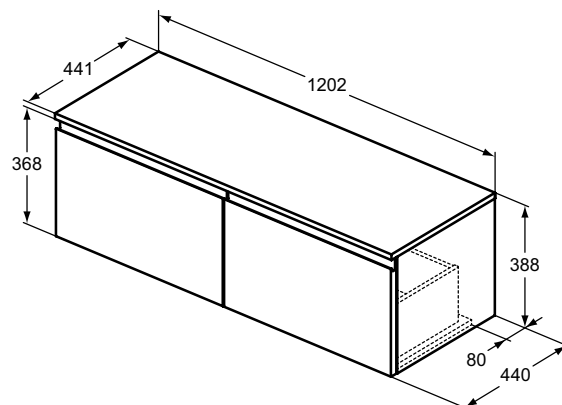

Recommended equipment

Space Saving Siphon	EE23033967	*

* Refer to the General Price List of Ideal Standard