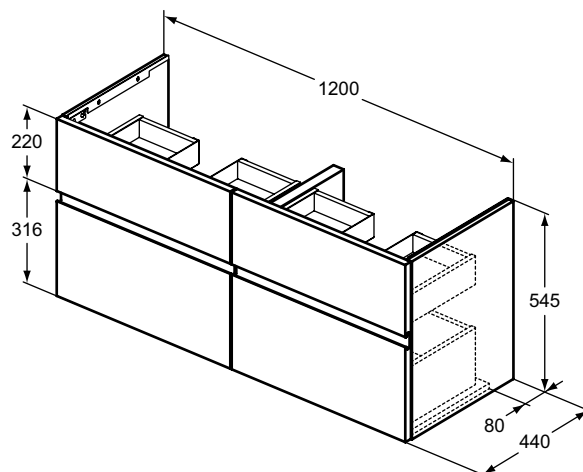

Recommended equipment

Space Saving Siphon	EE23033967	*

* Refer to the General Price List of Ideal Standard