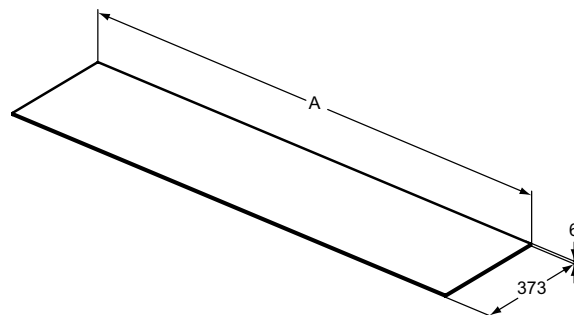

A
T4350	2385
T4349	1985
T4348	1585
T4347	1200
T4346	1000
T4345	800
T4344	600