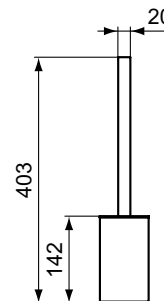

Colours:

AA

GN

A2

A5