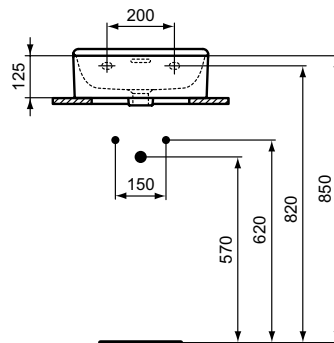

Siphons:

AA Chrome

GN Silver Storm

A2 Brushed Gold

A5 Magnetic Grey