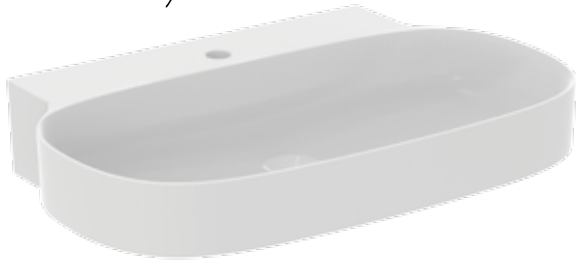

Linda-X

Linda-X washbasin 75, 60, 50 cm

Description

For wall mounted installation - alone
Non-grinded underneath
1 tap hole punched
Without overflow
In carton box
EN 14688

Please make sure to assembly with (order separately!):
- hidden overflow system IdealFlow N8326AA or
- free flow waste E2114xx

archiproducts
DESIGN AWARDS
WINNER 2021

reddot winner 2022

Diamatec
technology

Product	W x D x H mm	Kg	Article-No.	Price/EUR
Washbasin 75 cm, 1 taphole punched	750 x 500 x 135	19,0	T439601	457,00
			T4396V1	594,00
Washbasin 60 cm, 1 taphole punched	600 x 500 x 135	15,5	T439301	402,00
			T4393V1	521,00
Washbasin 50 cm, 1 taphole punched	500 x 480 x 135	12,5	T439001	331,00
			T4390V1	431,00

Recommended equipment

Design siphon G1 1/4	E0079AA	*
Design siphon G1 1/4	T4441GN	220,00
	T4441A2	220,00
	T4441A5	220,00
Design stop angle valve (water connection G1/2, connection with mixer 10 mm/ G3/8) - 1pc	A3491AA	*
Free waste G1 1/4 with chrome cover	J3291AA	*
Free waste G1 1/4 with white ceramic cover	E211401	71,00
	E2114V1	87,00
Fixation set M10 x 140 mm - please order 2 sets (4-point fixation)	WW965340	*
Hidden overflow system IdealFlow	N8326AA	*

* Refer to the General Price List of Ideal Standard

Colours

1. 01 Euro White
   V1 Silk White (Matt White)