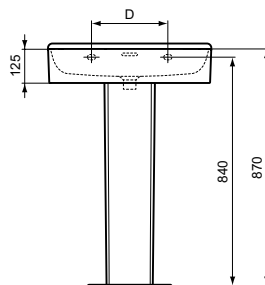

Siphons:

AA Chrome

GN Silver Storm

A2 Brushed Gold

A5 Magnetic Grey

	A	B	C	D
T3793/T3827	800	780	65	280
T3788/T3819	600	580	70	280
T3783/T3813	500	480	70	200