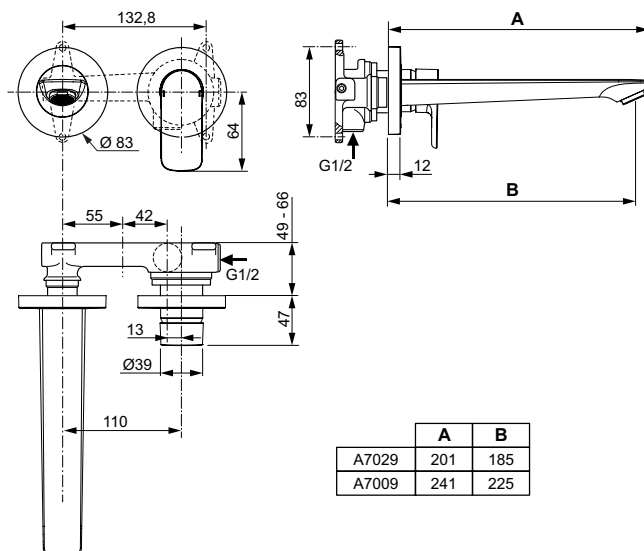

Necessary equipment

Built-in unit, Kit 1	A5948NU	*
----------------------	---------	---

* Refer to the General Price List of Ideal Standard

Colours:

AA

GN

A2

A5