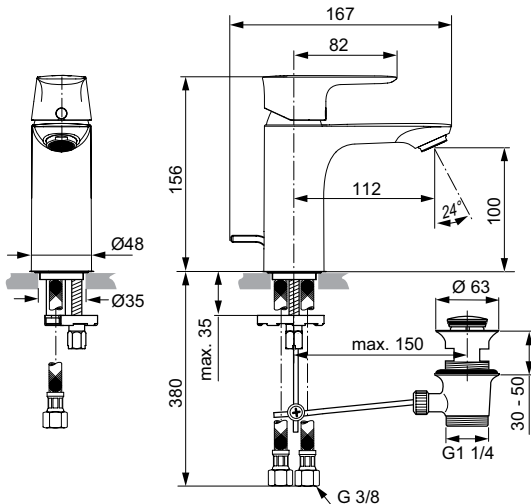

Colours:

AA

GN

A2

A5

A7021