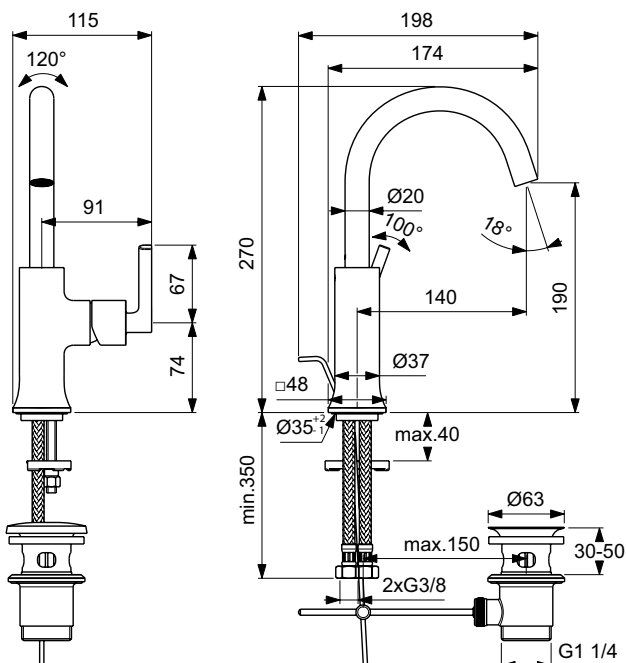

Colours:

AA

A5

BD147