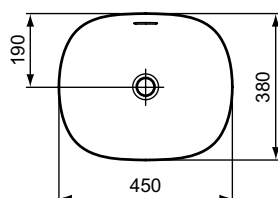

Linda-X

Linda-X vessel basin oval 45 cm

Description

Vessel basin with thin walls
 Diamatec® technology
 Without taphole
 Without overflow hole
 Please make sure to assembly with free flow waste (order separately)!
 Incl. fixation set D570967 and cutting template TT0299748
 In carton box
 EN 14688