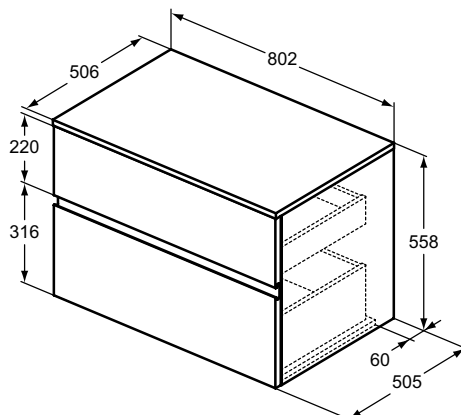

Recommended equipment

Space Saving Siphon	EE23033967	*

* Refer to the General Price List of Ideal Standard