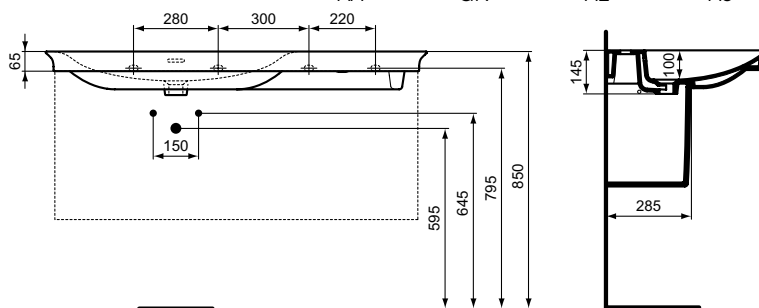

E2632

E2633

La Dolce Vita

La Dolce Vita vanity basin

NEW
Description

Asymmetrical Vanity basin 106 cm

With 1 tap hole

With overflow (slotted shape)