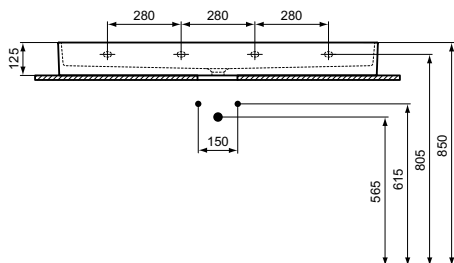

Solos

Solos vanity basin

NEW

Description

Diamatec® technology
20 cm deep tap deck for more space
Without tap holes
Without overflow
Grinded underneath
In carton box
EN 14688

Expected availability in January 2025. Please check it with country representative offices, quoted on last page.

For combination with built-in mixers

Compatible with Conca, Finnese or Ideal Standard i.life B furniture

Optional

Movable solid surface shelf - product details on the next pages.

reddot winner 2024

Product	W x D x H mm	Kg	Article-No.	Price/EUR
Vanity basin 121 cm, without tap holes	1215 x 515 x 120	41,0	T556201 T5562V2	904,00 1 174,00
Vanity basin 101 cm, without tap holes	1015 x 515 x 120	35,5	T556101 T5561V2	752,00 978,00

Recommended equipment

Fixation set M10 x 140 mm	WW965340	*
Design siphon G1 1/4	E0079AA	*
Design siphon G1 1/4	T4441GN	220,00
	T4441A2	220,00
	T4441A5	220,00
Design stop angle valve (water connection G1/2, connection with mixer 10 mm/ G3/8) - 1pc	A3491AA	*
Free waste G1 1/4 with chrome cover	J3291AA	*
Free waste G1 1/4 with white ceramic cover	E211401	71,00
	E2114V2	87,00

* Refer to the General Price List of Ideal Standard

Colours

1. 01 Euro White
   V2 Black Gloss

Products:

V2

Siphons:

AA

GN

A2

A5

T5362