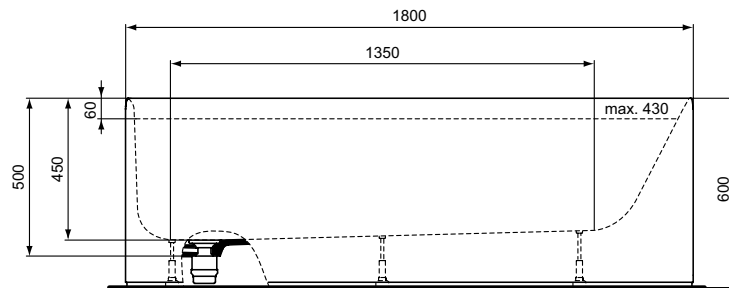

Product

Product	Kg	Article-No.	Price/EUR
Solid surface matt freestanding bathtub 180x80 cm	175,0	K8830EN	4 586,00