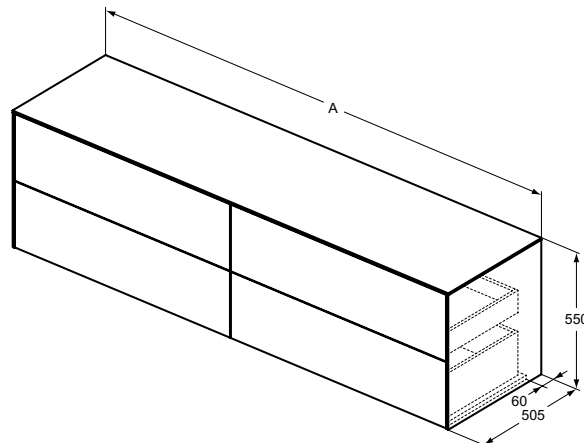

Recommended equipment

Space Saving Siphon	EE23033967	*

* Refer to the General Price List of Ideal Standard

	A
T4338	2387
T4326	1987
T4325	1587