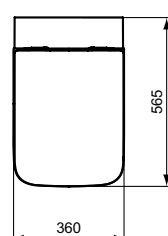

T002767	J324867	J324867 + T002867	T002667	T682067
A 60 - 85	125 - 135	100 - 155	165 - 185	185 - 200

T3688, T3926, T3927

Ideal Standard

T3688, T5211

Atelier collections price list 2024