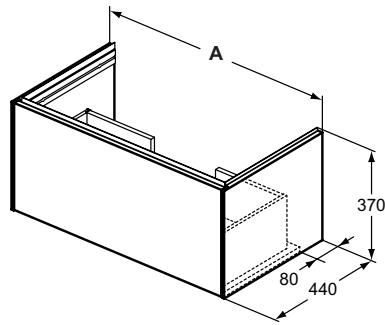

Conca vanity basin unit 100, 80, 60 cm

Product	W x D x H mm	Kg	Article-No.	Price/EUR
Symmetrical hand basin unit 60 cm	600 x 440 x 370		T5572Y1	604,00
			T5572Y2	604,00
			T5572Y3	604,00
			T5572Y4	664,00
			T5572Y5	664,00
			T5572Y6	664,00

Recommended equipment

Space Saving Siphon	EE23033967	*

* Refer to the General Price List of Ideal Standard

XX: YY:

Y1   Y2   Y3   Y4   Y5   Y6

	A
T5576	1000
T5573	800
T5572	600