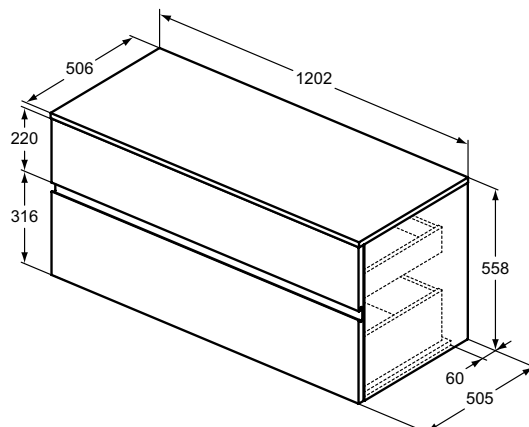

Recommended equipment

Space Saving Siphon	EE23033967	*

* Refer to the General Price List of Ideal Standard