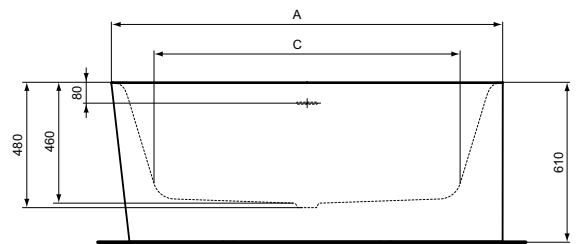

Product

	Kg	Article-No.	Price/EUR
Corner asymmetric bathtub 180x80 cm, right version - Water capacity: 235L	47,0	T549101	2 166,00
Corner asymmetric bathtub 180x80 cm, left version - Water capacity: 235L	47,0	T549201	2 166,00
Corner asymmetric bathtub 150x75 cm, right version - Water capacity: 160L	30,0	T546601	1 760,00
Corner asymmetric bathtub 150x75 cm, left version - Water capacity: 160L	30,0	T546701	1 760,00