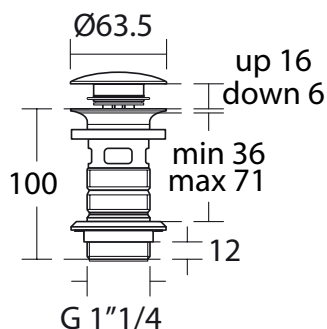

Siphons:

AA Chrome

GN Silver Storm

A2 Brushed Gold

A5 Magnetic Grey

E1482