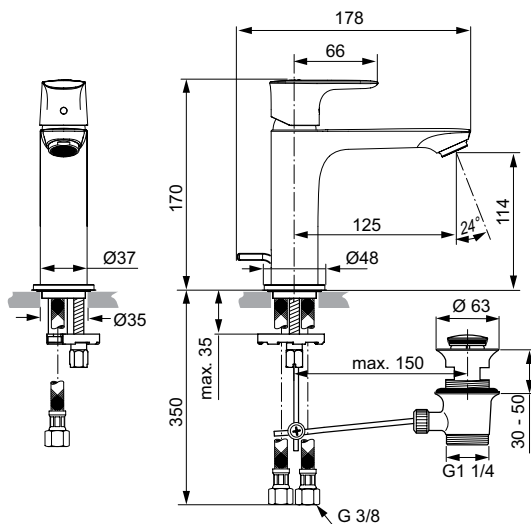

Connect Air

Connect Air basin mixer Grande

Description

Brass cast slim body Ø37 mm
Metal handle with red and blue colour indication - printed on handle
Metal pop-up waste
Aerator Perlator M24x1 with 5 l/min flow rate limiter
28 mm cartridge FirmaFlow® ISI with hot water limiter
Flexible hoses PEX G3/8"
Easy-Fix fixation with centering & sealing ring
Noise class 1
Comply with EN817
Finishes:
- technology electroplating (AA)
- technology PVD (GN, A2, A5)
- Model without pop-up waste

Colours

AA Chrome
GN Silver Storm
A2 Brushed Gold
A5 Magnetic Grey

Sanitary brass

Product	Article-No.	Price/EUR
One-hole basin mixer Grande with metal pop-up waste, slim	A7012AA	*
	A7012GN	*
	A7012A2	*
	A7012A5	*
One-hole basin mixer Grande without pop-up waste, slim	A7015AA	*
	A7015GN	*
	A7015A2	*
	A7015A5	*

* Refer to the General Price List of Ideal Standard

Colours:

AA

GN

A2

A5

A7012