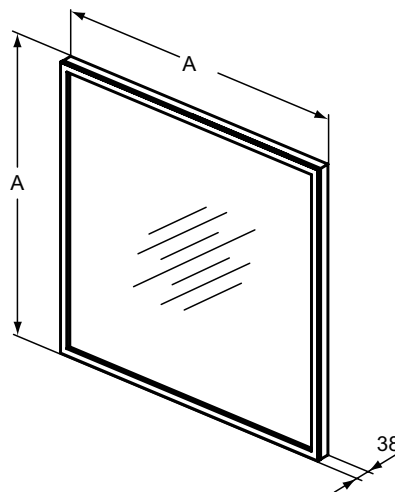

Finishes

BH Mirror

	A
T3968	1200
T3967	1000
T3966	800
T3965	600