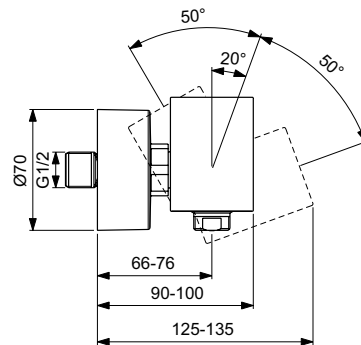

Extra

Extra exposed shower mixer

Description

38 mm ceramic cartridge FirmaFlow®+ with hot water limiter
Ideal Standard logo on the body
Metal handle without red/blue printing
Check valve
S-connectors with noise reducers
Finishes:
- technology electroplating (AA)
- technology PVD (GN, A2, A5)

Colours

AA Chrome
GN Silver Storm
A2 Brushed Gold
A5 Magnetic Grey

Sanitary brass

Product	Article-No.	Price/EUR
Exposed shower mixer	BD512AA	224,00
	BD512GN	359,00
	BD512A2	359,00
	BD512A5	359,00

Colours:

AA

GN

A2

A5