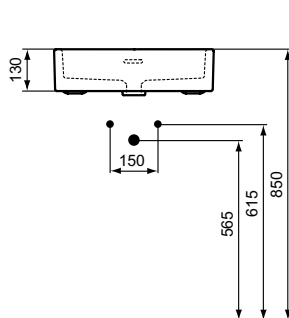

Siphons:

AA Chrome

GN Silver Storm

A2 Brushed Gold

A5 Magnetic Grey

T3735