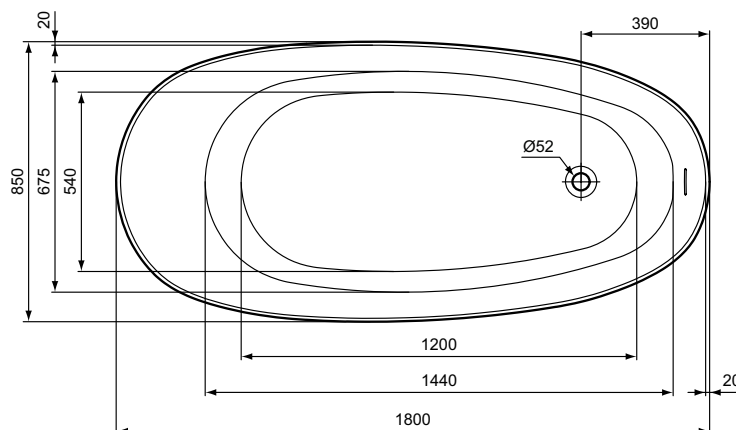

Product

Product	Kg	Article-No.	Price/EUR
Freestanding asymmetric bathtub 180x85 cm	61,0	K8715V2	3 301,00
		K8715V1	2 931,00
		K871501	2 441,00