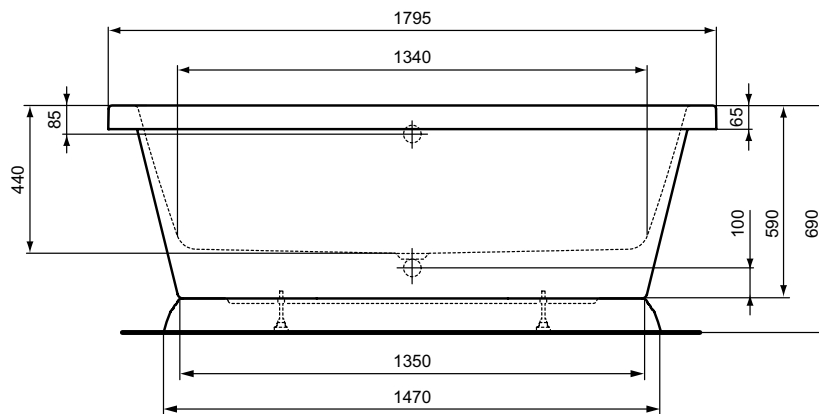

Colour

01 Euro white

Product	Kg	Article-No.	Price/EUR
Freestanding double-ended bathtub 180x80 cm	58,0	T500401	2 977,00