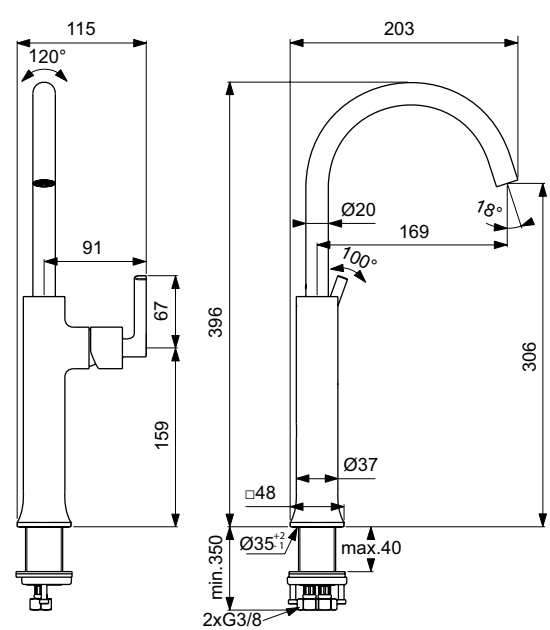

Joy-Neo

Joy-Neo Vessel basin mixer

Description

- 28 mm ceramic cartridge, hot water limiter, no click
- Ideal Standard logo on the body
- Metal handle without red/blue printing
- Tubular spout with 120° swivel limit
- Caché aerator M16,5x1 - 5 l/min
- Flexible hoses PEX G3/8" for water supply
- Metal pop-up waste
- Easy-Fix installation with centering & sealing ring
- Finishes:
  - technology electroplating (AA)
  - technology PVD (A5)
- Model without pop-up waste

Colours

- AA Chrome
- A5 Magnetic Grey

Product

Product	Article-No.	Price/EUR
One-hole Vessel basin mixer with metal pop-up waste	BD155AA	419,00
	BD155A5	669,00
One-hole Vessel basin mixer without pop-up waste	BD156AA	412,00
	BD156A5	657,00

Colours:

AA

A5

BD156