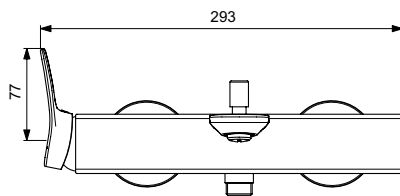

Conca

Conca exposed bath & shower mixer

Description

38 mm ceramic cartridge FirmaFlow®+ with hot water limiter, no click

Ideal Standard logo on the body

Metal handle without red/blue printing

Check valve

S-connectors with noise reducers

Coin slot aerator M24x1

Automatic diverter

Finishes:

- technology electroplating (AA)

- technology PVD (GN, A2, A5)

Colours

AA Chrome

GN Silver Storm

A2 Brushed Gold

A5 Magnetic Grey

Sanitary brass

Product	Article-No.	Price/EUR
Exposed bath & shower mixer	BC762AA	412,00
	BC762GN	657,00
	BC762A2	657,00
	BC762A5	657,00

Colours:

AA

GN

A2

A5