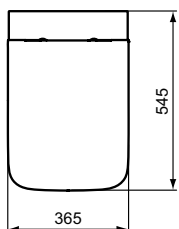

Colours

- 01 Euro White
- V1 Silk White (Matt White)
- V2 Glossy Black

Products:

V2

T3686, T3926, T3927