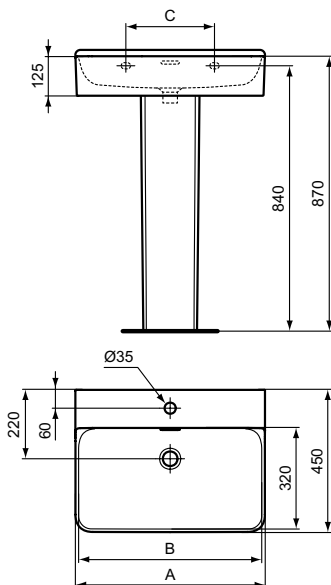

Siphons:

	A	B	C
T3692/T3826	800	780	280
T3691/T3818	600	580	280
T3690/T3812	500	480	200