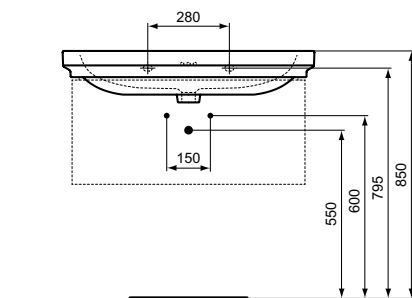

Siphons:

AA Chrome

GN Silver Storm

A2 Brushed Gold

A5 Magnetic Grey