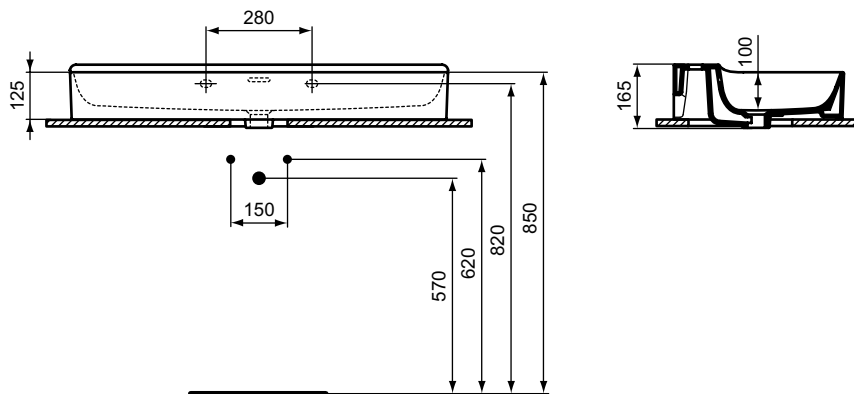

T3798, T3833