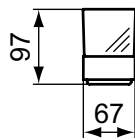

Conca

Conca tumbler with glass

Description

Tumbler with glass - Round
Wall mounted
Frosted glass
Including fixing set
Finishes:
- technology electroplating (AA)
- technology PVD (GN, A2, A5)

Colours

AA Chrome
GN Silver Storm
A2 Brushed Gold
A5 Magnetic Grey

Product	Article-No.	Price/EUR
Tumbler with glass - Round	T4505AA	85,10
	T4505GN	143,90
	T4505A2	143,90
	T4505A5	143,90

Colours:

AA

GN

A2

A5