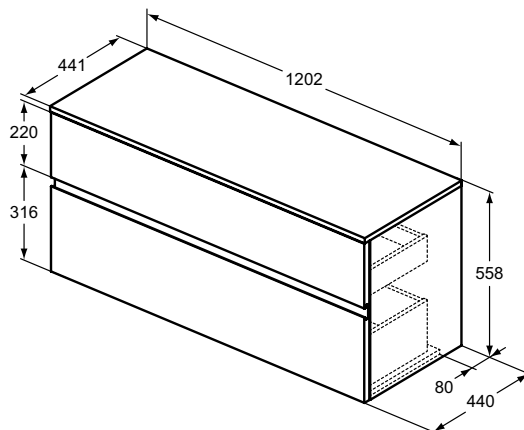

Recommended equipment

Space Saving Siphon	EE23033967	*

* Refer to the General Price List of Ideal Standard