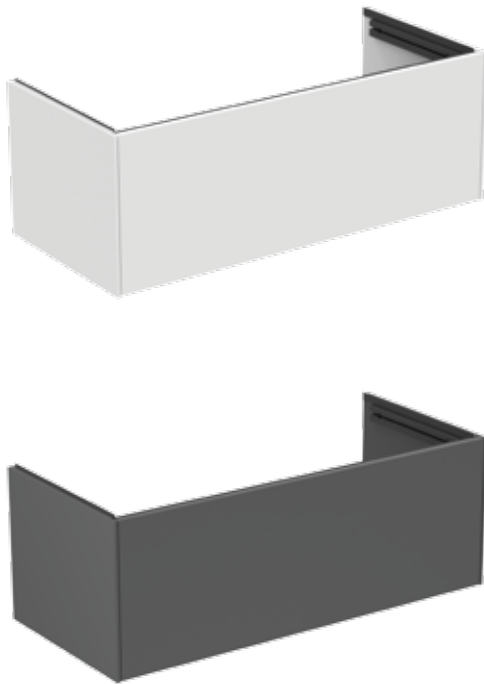

Y3 Matt Sunset (Lacquered)

Y4 Smoked Oak (Real wood veneer)

Y5 Dark Walnut (Real wood veneer)

Y6 Light Oak (Real wood veneer)

Recommended equipment

Space Saving Siphon EE23033967 (please, order separately)