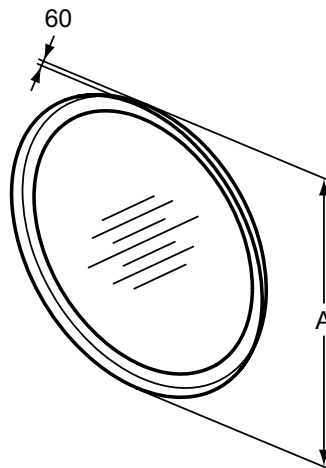

Finishes

BH Mirror