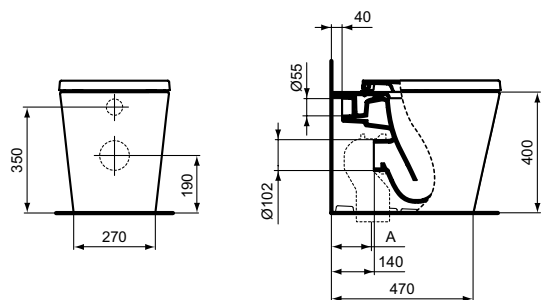

Colours

- 01 Euro White
- V1 Silk White (Matt White)

T002767	J324867	J324867 + T002867	T002667	T682067
A 60 - 85	125 - 135	100 - 155	165 - 185	185 - 200

T002767	J324867	J324867 + T002867	T002667	T682067
A 60 - 85	125 - 135	100 - 155	165 - 185	185 - 200

T3688, T3926, T3927

Ideal Standard

T3688, T5211

Atelier collections price list 2024