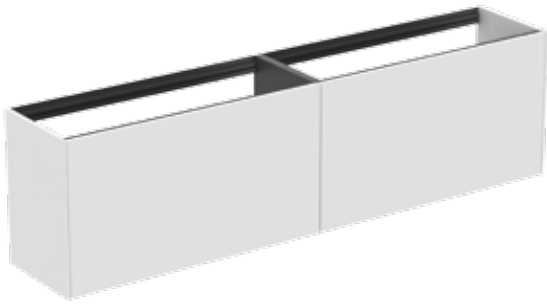

Description

Short projection 37 cm
 2 external & 2 internal drawers
 No worktop
 Push to open and soft close functions combined in one system
 Cabinets inside anthracite finish matching drawer colors

For combination with: