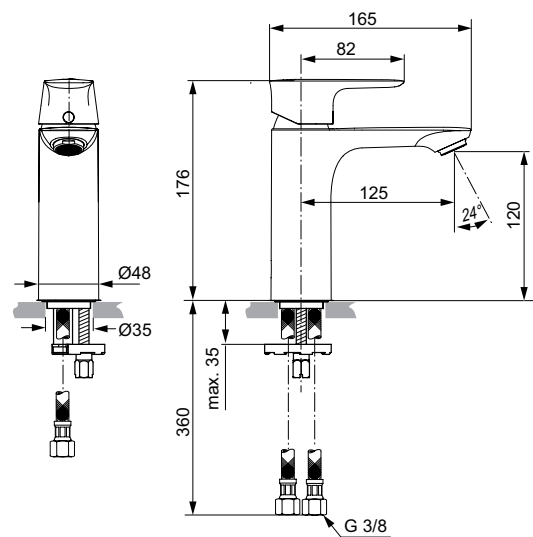

Connect Air

Connect Air basin mixer Grande

Description

Brass cast body Ø48 mm
Metal handle with red and blue colour indication - printed on handle
Front handle fixation, chromed button
Aerator Perlator M24x1 with 5 l/min flow rate limiter
38 mm cartridge FirmaFlow®+ ISI with hot water limiter
Flexible hoses PEX G3/8"
Easy-Fix fixation with centering & sealing ring
Metal pop-up waste
Noise class 1
Comply with EN817
Finishes:
- technology electroplating (AA)
- technology PVD (GN, A2, A5)
- Model without pop-up waste

Colours

AA Chrome
GN Silver Storm
A2 Brushed Gold
A5 Magnetic Grey

Product

One-hole basin mixer Grande with metal pop-up waste

Article-No.

Price/EUR

One-hole basin mixer Grande with metal pop-up waste	A7053AA	*
	A7053GN	*
	A7053A2	*
	A7053A5	*
One-hole basin mixer Grande without pop-up waste	A7055AA	*
	A7055GN	*
	A7055A2	*
	A7055A5	*

* Refer to the General Price List of Ideal Standard

Colours:

AA

GN

A2

A5

A7055