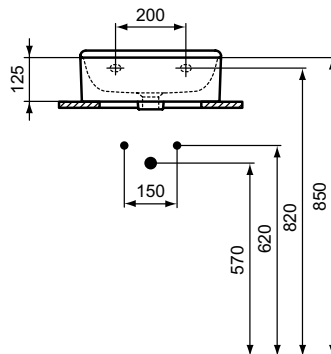

Siphons:

AA Chrome

GN Silver Storm

A2 Brushed Gold

A5 Magnetic Grey