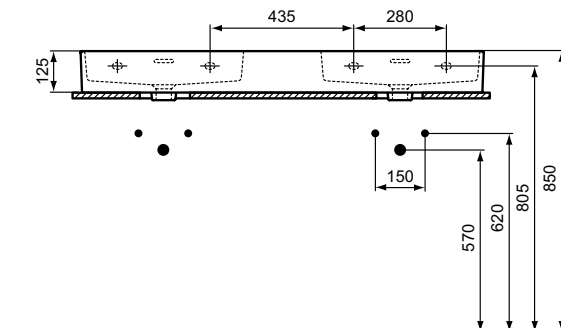

Siphons:

AA Chrome

GN Silver Storm

A2 Brushed Gold

A5 Magnetic Grey