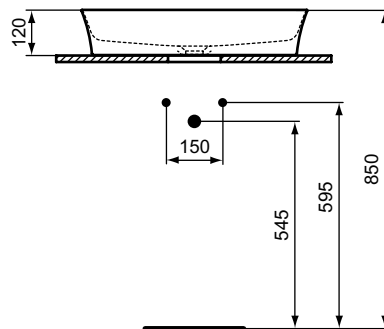

* Refer to the General Price List of Ideal Standard

Ipalyss

Ipalyss vessel basin 60 cm

Description

Oval Vessel basin with thin walls
 Diamatec® technology
 Without tap-hole and with overflow
 Incl. fixation set D570967 and cutting template TT0293382
 In carton box
 EN 14688