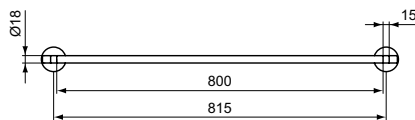

Colours:

AA

GN

A2

A5