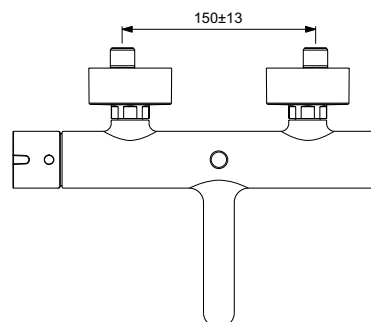

Joy

Joy exposed bath & shower mixer

Description

38 mm ceramic cartridge FirmaFlow®+ with hot water limiter, no click

Ideal Standard logo on the body

Metal handle without red/blue printing

Check valve

S-connectors with noise reducers

Caché aerator M24x1

Automatic diverter

Finishes:

- technology electroplating (AA)

- technology PVD (GN, A2, A5)

Colours

AA Chrome

GN Silver Storm

A2 Brushed Gold

A5 Magnetic Grey

Sanitary brass

Product	Article-No.	Price/EUR
Exposed bath & shower mixer	BC786AA	290,00
	BC786GN	465,00
	BC786A2	465,00
	BC786A5	465,00

Colours:

AA

GN

A2

A5