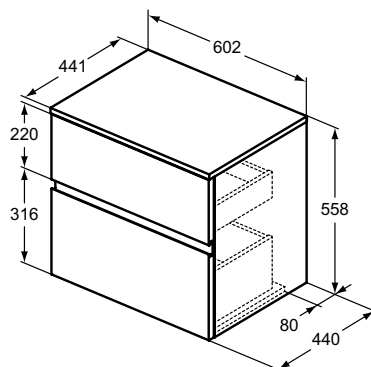

Recommended equipment

Space Saving Siphon	EE23033967	*

* Refer to the General Price List of Ideal Standard