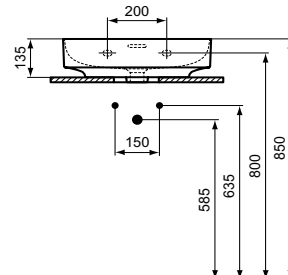

T4983

T4981

Linda-X

Linda-X washbasin 60, 50 cm

Description

Wall mounted
 For installation on furniture or worktop
 Cutting template TT0299731 included
 Grinded underneath
 Without tap hole punched
 With overflow
 In carton box
 EN 14688