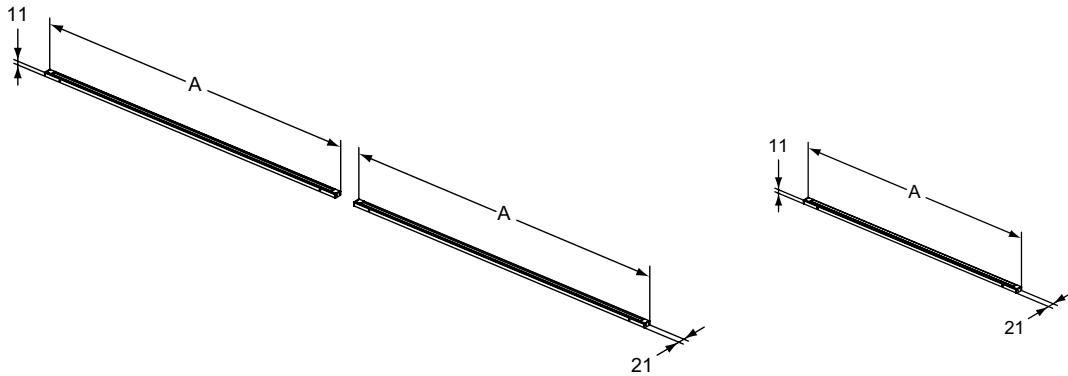

Colours:

Y2

	A
T4351	1152
T4310	952
T4309	752

	A
T3978	1152
T3977	952
T3976	752
T3975	552