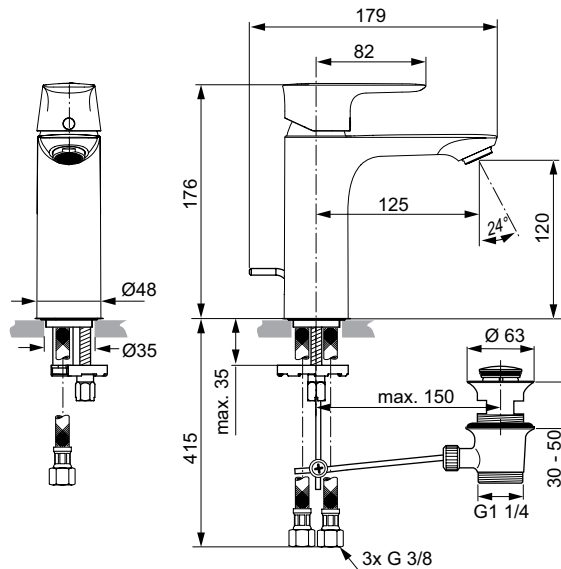

Colours

AA Chrome
GN Silver Storm
A2 Brushed Gold
A5 Magnetic Grey

Sanitary brass

Product	Article-No.	Price/EUR
One-hole basin mixer Grande with pop-up waste, for low pressure ND	A7054AA	*
	A7054GN	*
	A7054A2	*
	A7054A5	*

* Refer to the General Price List of Ideal Standard

Colours:

AA

GN

A2

A5