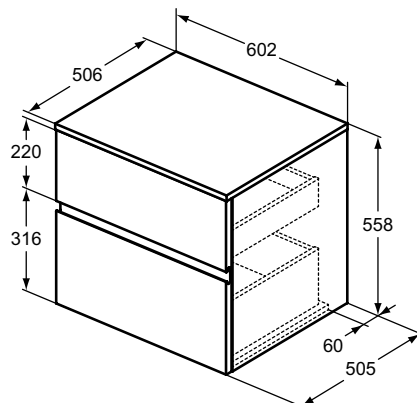

Recommended equipment

Space Saving Siphon	EE23033967	*

* Refer to the General Price List of Ideal Standard