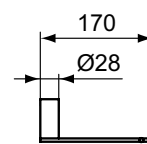

Conca

Conca tissue holder

Description

Tissue holder with cover - Squared
Including fixing set

Finishes:

- technology electroplating (AA)
- technology PVD (GN, A2, A5)

Tissue holder without cover - Round
Including fixing set

Finishes:

- technology electroplating (AA)
- technology PVD (GN, A2, A5)

Colours

AA Chrome

GN Silver Storm

A2 Brushed Gold

A5 Magnetic Grey

Product	Article-No.	Price/EUR
Tissue holder with cover - Squared	T4496AA	94,10
	T4496GN	170,10
	T4496A2	170,10
	T4496A5	170,10
Tissue holder without cover - Round	T4497AA	89,60
	T4497GN	159,60
	T4497A2	159,60
	T4497A5	159,60

Colours:

AA

GN

A2

A5

T4496

T4497