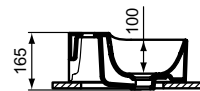

Siphons:

AA Chrome

GN Silver Storm

A2 Brushed Gold

A5 Magnetic Grey