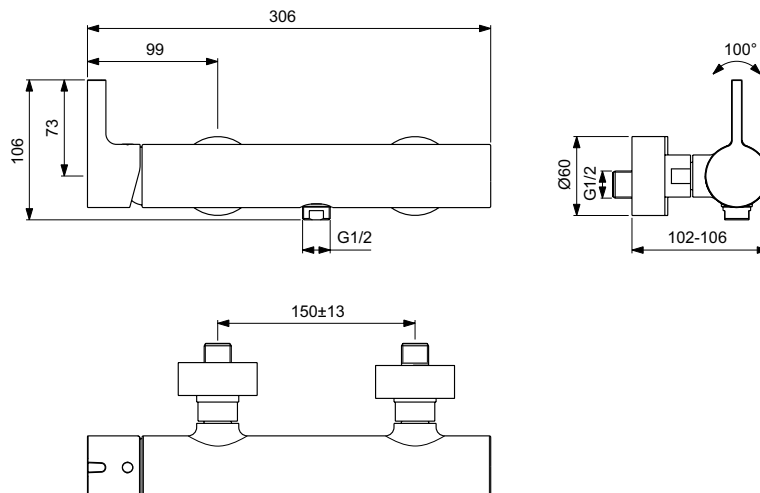

Colours:

AA

GN

A2

A5