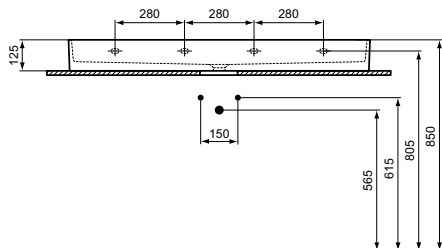

Siphons:

AA

GN

A2

A5

T5367