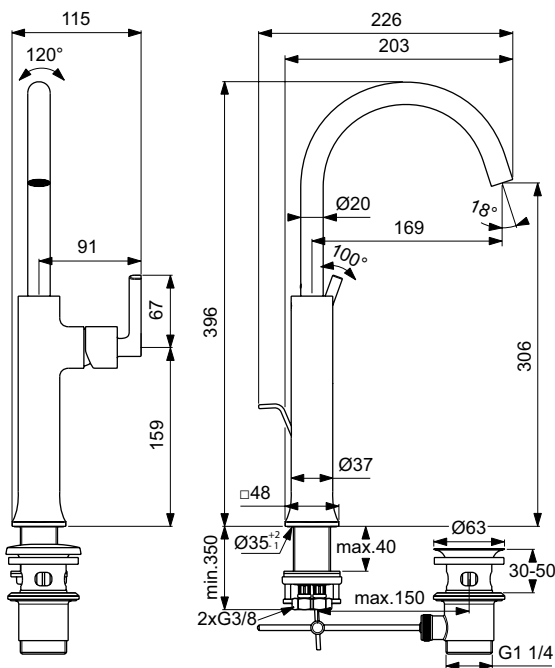

Colours:

AA

A5

BD155