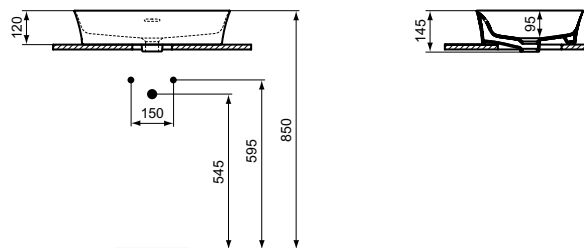

Recommended equipment

Free waste G1 1/4 with chrome cover	J3291AA	*
Free waste G1 1/4 with coloured ceramic cover	E211401	71,00
	E2114xx	87,00
Design siphon G1 1/4	E0079AA	*
Design siphon G1 1/4	T4441GN	220,00
	T4441A2	220,00
	T4441A5	220,00
Design stop angle valve (water connection G1/2, connection with mixer 10 mm/ G3/8) - 1pc	A3491AA	*
Elongated pop-up rod	A960200AA	*
Click-clack waste (with colored ceramic cover) for basins with overflow	E265301	69,00

* Refer to the General Price List of Ideal Standard