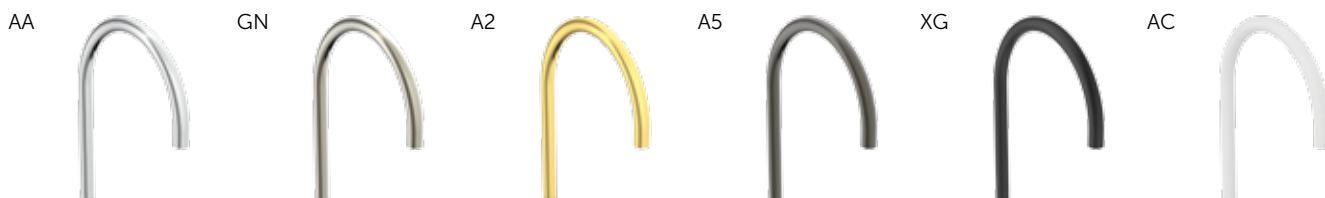

Solos

Solos electronic basin mixer

NEW

Description

One hole electronic basin mixer
Round rotating tubular spout
Cache aerator 5 l/min
Capacitive sensor for automatic open and close with hand presence
Safety time guarantees shut-off of water flow after 30 seconds
Battery box for 4xAA alkaline batteries
Detection selector on the battery box for:
- Sensitivity adjustment setting from 0-5 (factory setting is 0)
- Cleaning mode activation
- Long flush activation
LED indicator located on the battery box flash when the product is power ON for calibration, or if the batteries are low and need to be changed.
Flexible hoses G3/8"
Ideal Standard micro thermostat for pre-mixed water control
To be combined with dedicated Solos ceramic washbasins (1 tap hole)
Finishes:
- technology electroplating (AA)
- technology PVD (GN, A2, A5)
- technology powder coating (XG, AC)

reddot winner 2024

Colours

AA Chrome
GN Silver Storm
A2 Brushed Gold
A5 Magnetic Grey
XG Silk Black
AC Glossy White

Product

One hole electronic basin mixer

Article-No.

Price/EUR

A7832AA	526,00
A7832GN	723,00
A7832A2	723,00
A7832A5	723,00
A7832XG	608,00
A7832AC	608,00

Colours: