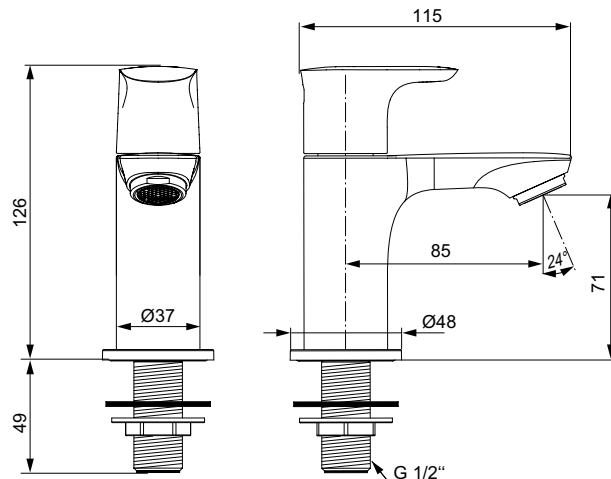

Colours:

AA

GN

A2

A5

Connect Air

Connect Air exposed shower mixer

Description