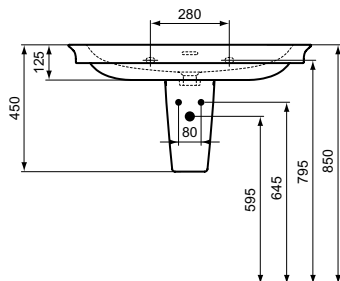

La Dolce Vita

La Dolce Vita vanity basin

NEW

Description

Symmetrical central hand basin

Without tap hole

With overflow (slotted shape)

In carton box

EN 14688

For assembly with Conca furniture basin units or semi-pedestal E267101

Expected availability in April 2024. Please check it with country representative offices, quoted on last page.

Semi-pedestal

In carton box

Expected availability in April 2024. Please check it with country representative offices, quoted on last page.

reddot winner 2024

Product	W x D x H mm	Kg	Article-No.	Price/EUR
Vanity basin 86 cm	860 x 470 x 145	24,5	E270101	330,00
Vanity basin 66 cm	660 x 470 x 145	19,5	E270001	242,00

Recommended equipment

Fixation set M10 x 140 mm	WW965340	*
Semi-pedestal	E267101	96,00
Design siphon G1 1/4	E0079AA	*
Design siphon G1 1/4	T4441GN	220,00
	T4441A2	220,00
	T4441A5	220,00
Design stop angle valve (water connection G1/2, connection with mixer 10 mm/ G3/8) - 1pc	A3491AA	*
Free waste G1 1/4 with chrome cover	J3291AA	*
Free waste G1 1/4 with white ceramic cover	E211401	71,00
Click-clack waste (with chrome cover) for basins with overflow	E1483AA	68,00
Click-clack waste (with colored ceramic cover) for basins with overflow	E265301	69,00

* Refer to the General Price List of Ideal Standard

Colours

01 Euro White

Siphons:

mm	A	B	C	D
E2702	1060	535	1010	400
E2701	860	470	810	335
E2700	660	470	610	335