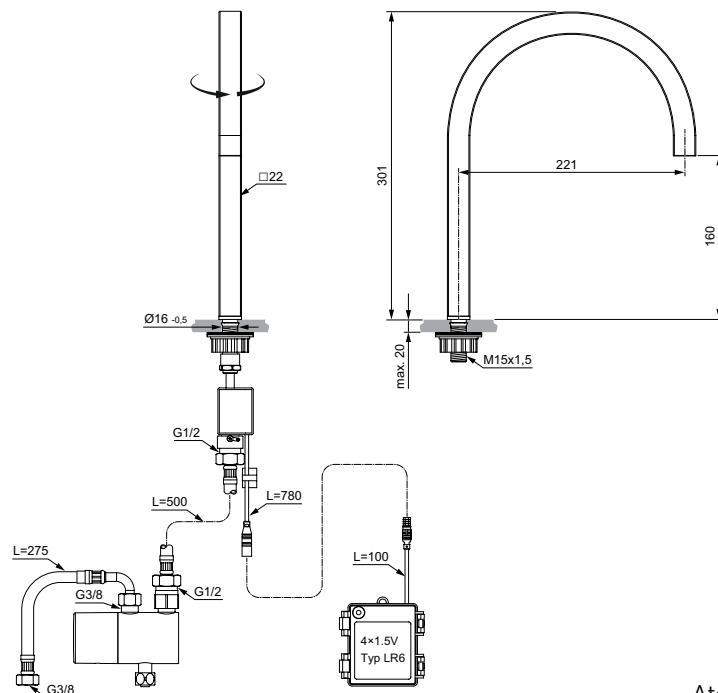

Colours:

Joy-Neo

Joy-Neo 3-hole basin mixer

Description

Decorative basin body base - square metal escutcheons
 Tubular spout with logo Ideal Standard
 Metal Cross handles without red/blue printing
 Caché aerator M16,5x1 with 5 l/min flow rate limiter
 On-off ceramic valves (clockwise and anti-clockwise)
 Flexible hoses for water supply
 Metal pop-up waste