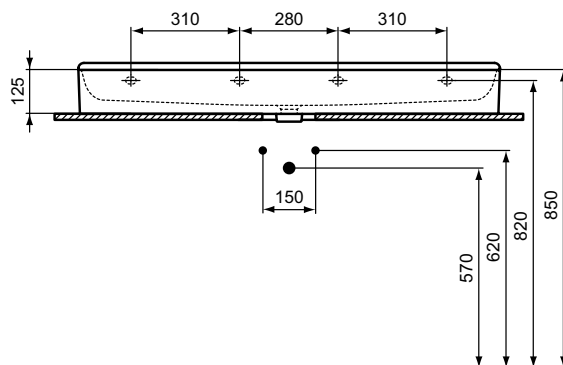

Siphons:

AA Chrome

GN Silver Storm

A2 Brushed Gold

A5 Magnetic Grey