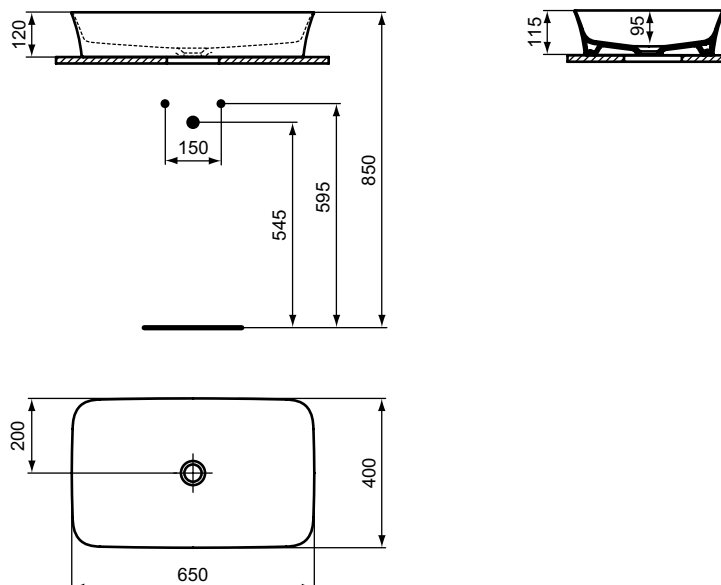

* Refer to the General Price List of Ideal Standard

Ipalyss

Ipalyss vessel basin 55 cm

Description

Rectangular Vessel basin 55 cm with thin walls
 Diamatec® technology
 With tap hole and with overflow (slotted shape)
 Including fixation set D570967 and cutting template EEEV45567
 In carton box
 EN 14688