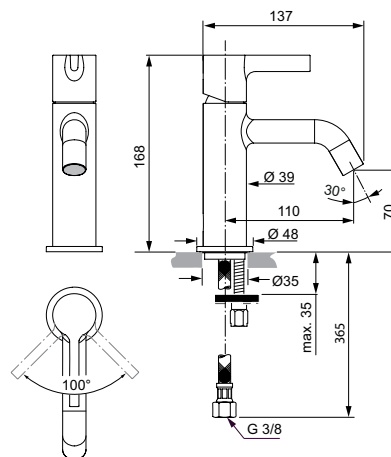

Colours:

AA

GN

A2

A5

BC775, BC851

BC776, BC852
Atelier collections price list 2024