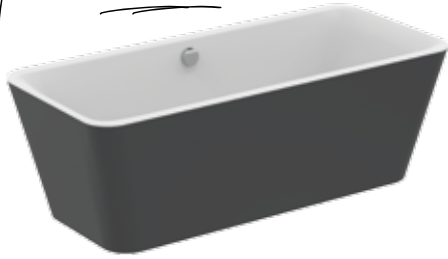

Tonic

Tonic II freestanding bathtub

Description

Freestanding double-ended bathtub 180x80 cm with Waste filler

4 mm, acrylic white

With drain and overflow set with bathtub filling function

Water capacity 275L

Color: White Matt/Black Matt

EN 14 516

- Model in White Matt color

Colours

V1 White Matt

V3 White Matt/Black Matt

Product

Freestanding double-ended bathtub 180x80 cm with Waste filler

Kg

Article-No.

Price/EUR

62,0

K8726V3

3 007,00

K8726V1

2 702,00