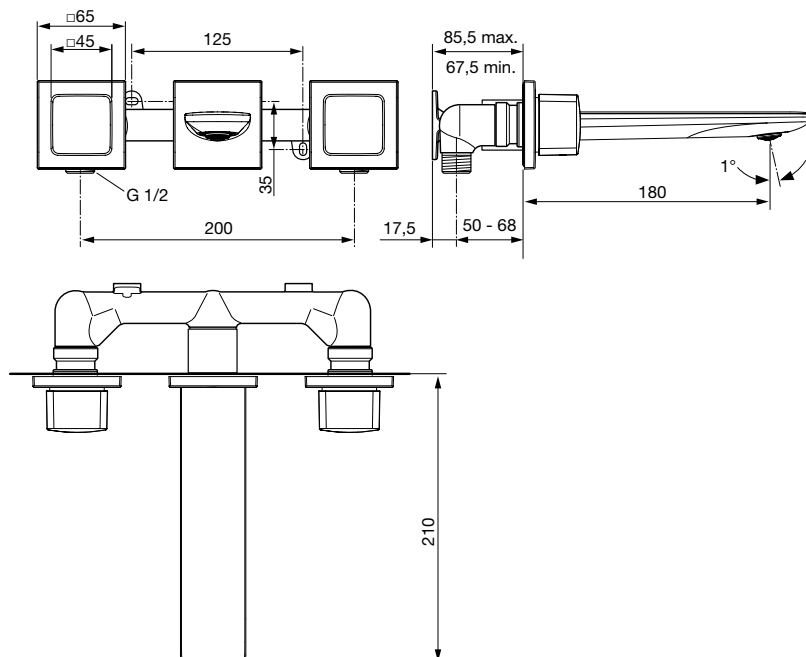

AA

GN

A2

A5

Conca

Conca bidet mixer

Description

28 mm ceramic cartridge, hot water limiter, no click
 Ideal Standard logo on the body
 Metal handle without red/blue printing
 Ball Joint M18x1 with 5 l/min flow rate limiter
 Easy-Fix installation
 Flexible hoses PEX G3/8" for water supply
 Metal pop-up waste
 Finishes:
 - technology electroplating (AA)
 - technology PVD (GN, A2, A5)