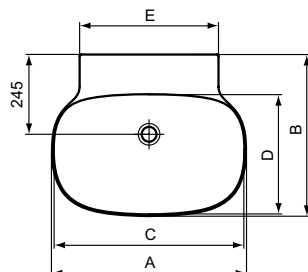

mm	A	B	C	D	E	F
T4993	750	500	740	370	580	280
T4990	600	500	590	370	430	280
T4987	500	480	490	350	330	200

Linda-X

Linda-X washbasin 75, 60, 50 cm

Description

Wall mounted
 For installation on furniture
 or worktop
 Cutting template TT0299731 included
 Grinded underneath
 3 tapholes punched
 Without overflow
 In carton box
 EN 14688