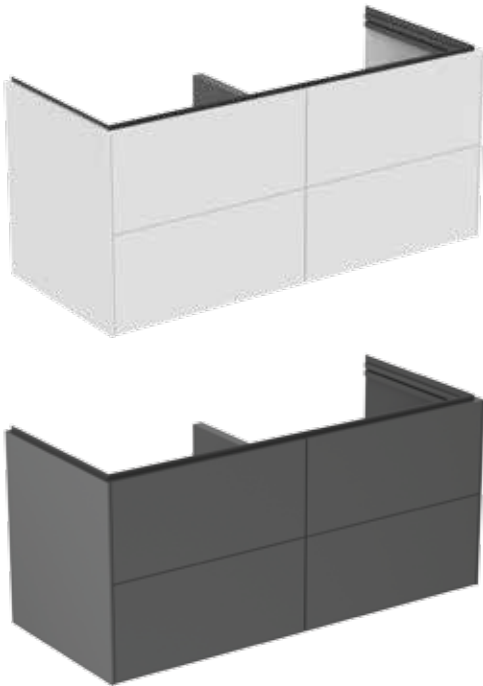

Conca

Conca vanity basin unit 120 cm