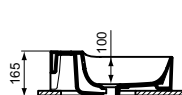

Conca

Conca washbasin 120 cm

Description

Wall mounted
With 2 tap holes punched
Grinded underneath: suitable for worktop installation (flatness is ensured)
With 1 overflow (slotted shape)
Without overflow - Please make sure to assembly with free waste (order separately!)
In carton box
EN 14688

In case of installation with mixer with pop-up waste, please, order A960200AA Elongated pop-up rod

reddot winner 2021

Product	W x D x H mm	Kg	Article-No.	Price/EUR
Washbasin 120 cm with 1 overflow (slotted shape)	1200 x 450 x 165	33,9	T383901	726,00
Washbasin 120 cm without overflow	1200 x 450 x 165	33,9	T384401	726,00

Recommended equipment

Fixation set M10 x 140 mm - please order 2 sets (4-point fixation)	WW965340	*
Design siphon G1 1/4	E0079AA	*
Design siphon G1 1/4	T4441GN	220,00
	T4441A2	220,00
	T4441A5	220,00
Design stop angle valve (water connection G1/2, connection with mixer 10 mm/ G3/8) - 1pc	A3491AA	*
Free waste G1 1/4 with chrome cover	J3291AA	*
Free waste G1 1/4 with white ceramic cover	E211401	71,00
Elongated pop-up rod	A960200AA	*
Click-clack waste (with colored ceramic cover) for basins with overflow	E265301	69,00

* Refer to the General Price List of Ideal Standard

Colours

01 Euro White

Siphons:

AA Chrome

GN Silver Storm

A2 Brushed Gold

A5 Magnetic Grey

T3839

T3844