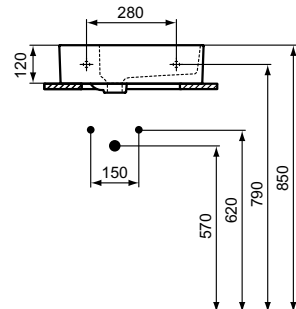

Siphons:

- AA Chrome
- GN Silver Storm
- A2 Brushed Gold
- A5 Magnetic Grey

T3734, T3923