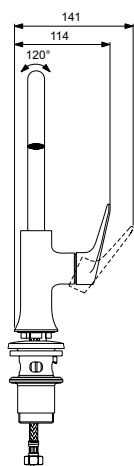

Colours:

AA

GN

A2

A5

BD657