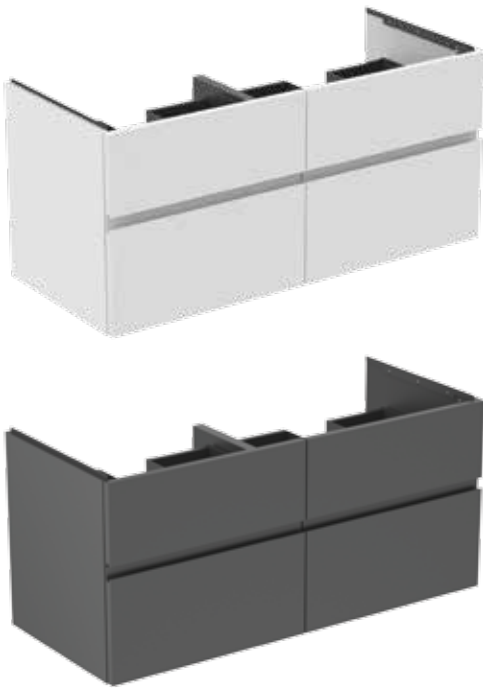

Finesse

Finesse vanity basin unit 120 cm