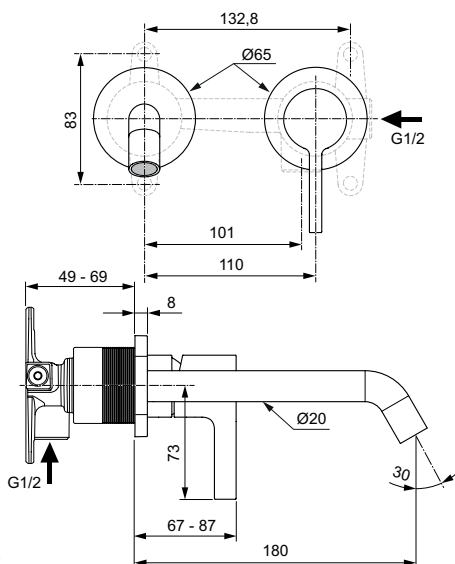

Colours:

AA

GN

A2

A5

A7378