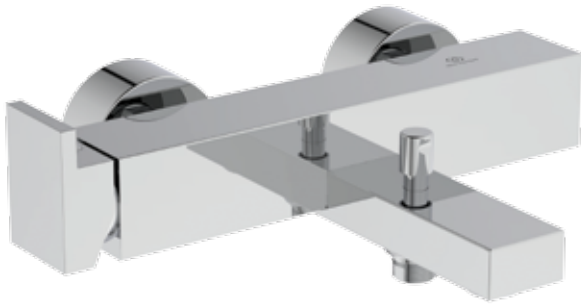

Extra

Extra exposed bath & shower mixer