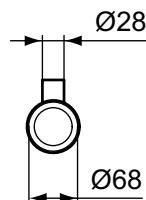

Conca

Conca tumbler with glass

Description

Tumbler with glass - Round
Wall mounted
Frosted glass
Including fixing set
Finishes:
- technology electroplating (AA)
- technology PVD (GN, A2, A5)

Colours

AA Chrome
GN Silver Storm
A2 Brushed Gold
A5 Magnetic Grey

Product	Article-No.	Price/EUR
Tumbler with glass - Round	T4505AA	85,10
	T4505GN	143,90
	T4505A2	143,90
	T4505A5	143,90

Colours:

AA

GN

A2

A5