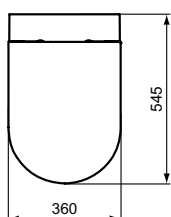

Colours

01 Euro White

V1 Silk White (Matt White)

T3749, T3760, T3761