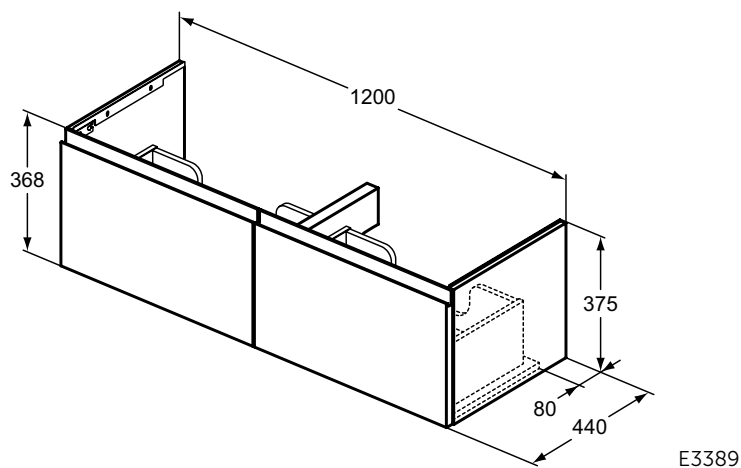

Recommended equipment

Space Saving Siphon	EE23033967	*
---------------------	------------	---

* Refer to the General Price List of Ideal Standard

Finesse

Finesse basin unit 53, 48, 43 cm

NEW

Description

Basin unit for combination with Connect Air CUBE basin
2 external asymmetric drawers (one above the other)
Handle free design - groove (below upper & above down drawer)
for easy opening