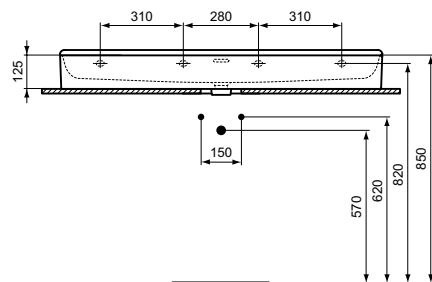

Siphons:

AA Chrome

GN Silver Storm

A2 Brushed Gold

A5 Magnetic Grey

T3804, T3840