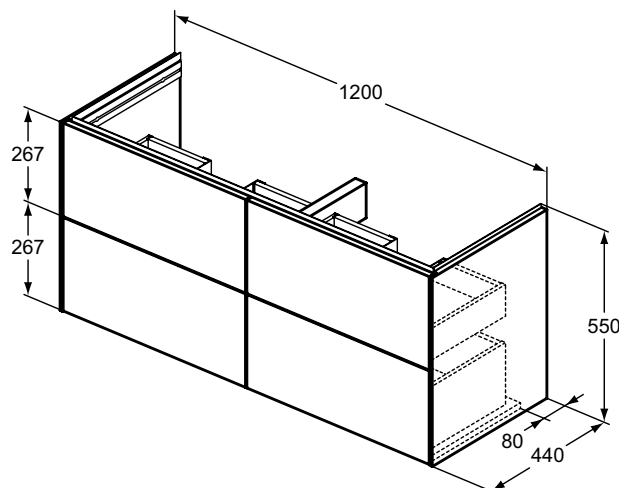

Recommended equipment

Space Saving Siphon	EE23033967	*

* Refer to the General Price List of Ideal Standard