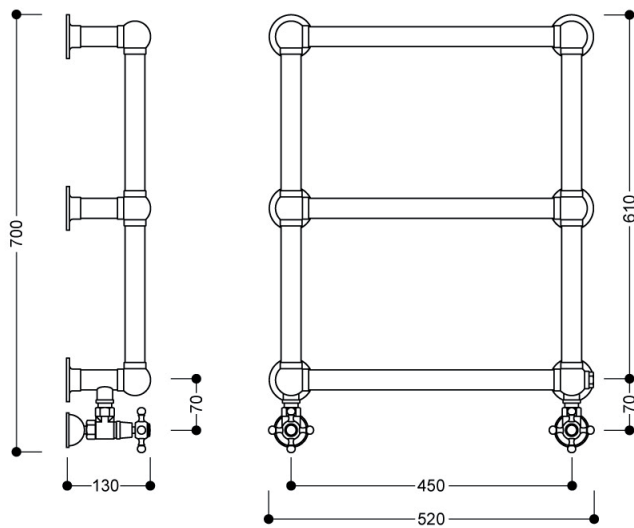

RETRO

Cod.7387

scalda salviette a parete completo di valvole in ottone
floor mounted towel warmer including a pair of valves

Cod.7401

scalda salviette elettrico a parete in ottone
floor mounted electric towel warmer

7387

Scalda salviette a parete completo di valvole in ottone
Floor mounted towel warmer including a pair of valves

7401

Scalda salviette elettrico a parete in ottone
Floor mounted electric towel warmer