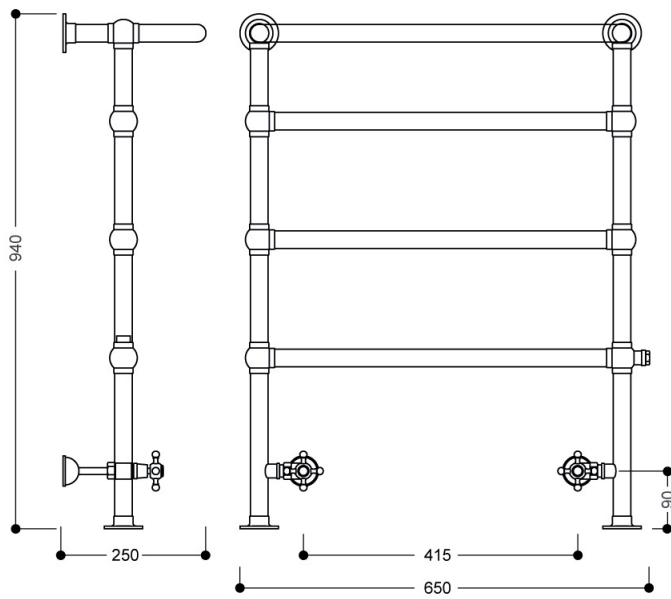

RETRO

Cod.7388

scalda salviette a pavimento completo di valvole in ottone
floor mounted towel warmer including a pair of valves

Cod.7402

scalda salviette elettrico a parete in ottone
floor mounted electric towel warmer

7388

Scalda salviette a pavimento completo di valvole in ottone
Floor mounted towel warmer including a pair of valves

7402

Scalda salviette elettrico a pavimento in ottone
Floor mounted electric towel warmer