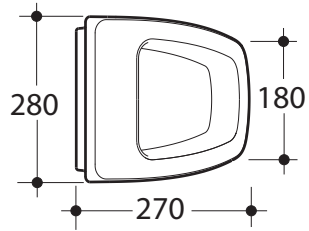

SPA

Cod.3330
Orinatoio
Urinal

hole
for fixing 45