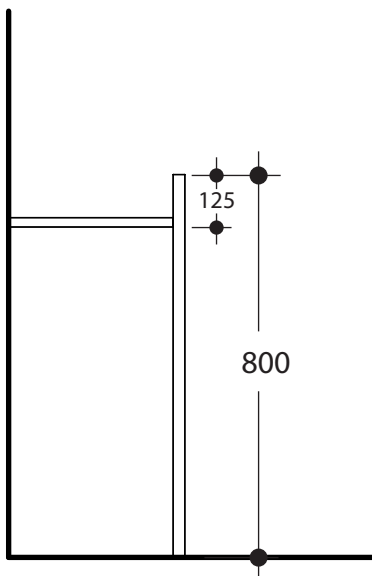

SERIE CENTO

cassetto estraibile art.9129

removable drawer art.9129

front view

back view

side view