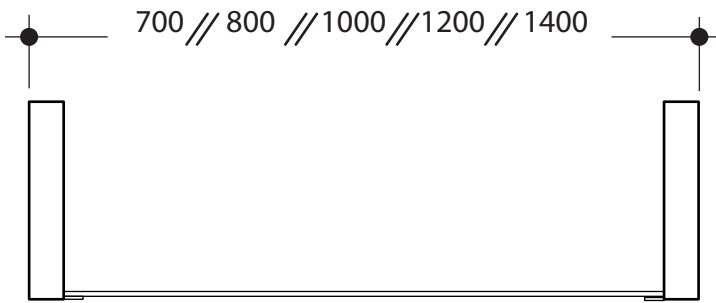

SERIE CENTO

struttura in metallo art.9125//9126//9153//9127//9128
wall hung brass unit art.9125//9126//9153//9127//9128

front view

back view

side view