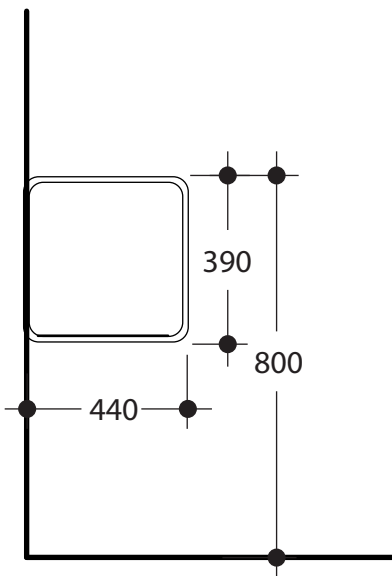

SERIE CENTO

struttura in metallo art.9125//9126//9153//9127//9128
wall hung brass unit art.9125//9126//9153//9127//9128

front view

back view

side view