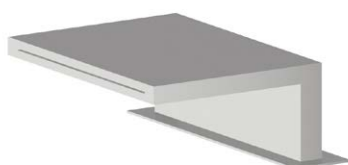

207

Bocca a parete in ottone con getto a cascata, versione aperta.

Brass waterfall spout, open version.

● 21.018 Cromo / Chrome	873,00
● 01.014 Bianco opaco / Matt white	999,00
● 01.093 Nero opaco / Matt black	999,00
● M0.070 Titanium satin	1.016,00
● M0.071 Gold satin	1.016,00
● M0.072 Copper satin	1.016,00
● M0.075 Copper glossy	1.016,00