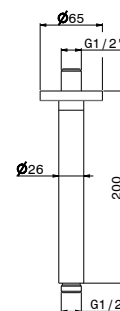

27671

Braccio soffione a soffitto in ottone tondo L=200 mm.

Brass round ceiling-mounted shower arm L=200 mm.

● 21.018 Cromo / Chrome	147,00
● 01.014 Bianco opaco / Matt white	172,00
● 01.093 Nero opaco / Matt black	172,00
● M0.070 Titanium satin	221,00
● M0.071 Gold satin	221,00
● M0.072 Copper satin	221,00
● M0.075 Copper glossy	221,00