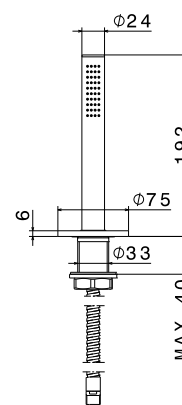

68493

Set doccia completo per bordo vasca.

Complete hand shower set for deck-mounted set.

● 21.018 Cromo / Chrome	245,00
● 01.014 Bianco opaco / Matt white	296,00
● 01.093 Nero opaco / Matt black	296,00
● M0.070 Titanium satin	352,00
● M0.071 Gold satin	352,00
● M0.072 Copper satin	352,00
● M0.075 Copper glossy	352,00