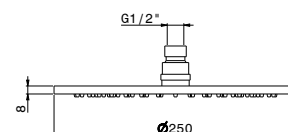

27747

Soffione tondo con getto a pioggia, h. 8 mm ø 250 mm.

Round head shower with raining jet, h. 8 mm ø 250 mm.

● 21.018 Cromo / Chrome	352,00
● 01.014 Bianco opaco / Matt white	549,00
● 01.093 Nero opaco / Matt black	549,00
● M0.070 Titanium satin	731,00
● M0.071 Gold satin	731,00
● M0.072 Copper satin	731,00
● M0.075 Copper glossy	731,00