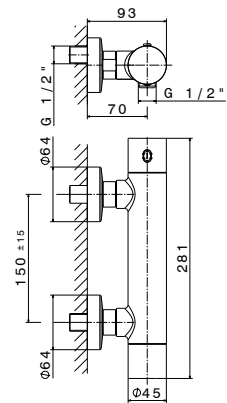

61165

Colonna doccia corpo freddo con miscelatore **termostatico** esterno completo di deviatore, soffione e doccia in ottone.

*Cold body shower column with exposed **thermostatic** mixer complete of diverter, head shower and brass single-jet hand shower set.*

● 21.018 Cromo / Chrome	1.452,00
● 01.014 Bianco opaco / Matt white	1.763,00
● 01.093 Nero opaco / Matt black	1.763,00
● M0.070* Titanium satin	2.223,00
● M0.071* Gold satin	2.223,00
● M0.072* Copper satin	2.223,00
● M0.075* Copper glossy	2.223,00

474

Miscelatore termostatico esterno doccia.

Exposed shower thermostatic mixer.

● 21.018 Cromo / Chrome	595,00
● 01.014 Bianco opaco / Matt white	712,00
● 01.093 Nero opaco / Matt black	712,00
● M0.070 Titanium satin	838,00
● M0.071 Gold satin	838,00
● M0.072 Copper satin	838,00
● M0.075 Copper glossy	838,00

72655

Miscelatore monocomando esterno doccia.

Single lever exposed shower mixer.

● 21.018 Cromo / Chrome	395,00
● 01.014 Bianco opaco / Matt white	414,00
● 01.093 Nero opaco / Matt black	414,00
● M0.070 Titanium satin	491,00
● M0.071 Gold satin	491,00
● M0.072 Copper satin	491,00
● M0.075 Copper glossy	491,00

* per finiture M0 il flessibile è nero opaco / with M0 finishes the flexible is matt black