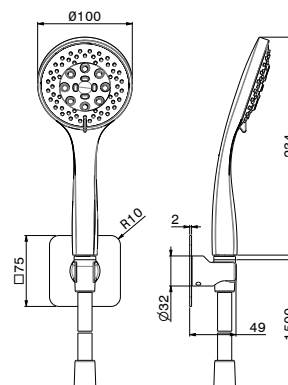

856

Set doccia completo di doccetta 3 getti in ABS e flessibile. **Senza presa acqua.**

*Complete shower set, with 3-jet ABS hand shower and flexible. **Without wall union.***

● 21.018 Cromo / Chrome	244,00
● 01.014 Bianco opaco / Matt white	282,00
● 01.093 Nero opaco / Matt black	282,00
● M0.070* Titanium satin	338,00
● M0.071* Gold satin	338,00
● M0.072* Copper satin	338,00
● M0.075* Copper glossy	338,00