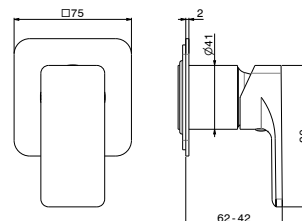

72675E

Parte esterna.
External part.

● 21.018 Cromo / Chrome	132,00
● 01.014 Bianco opaco / Matt white	149,00
● 01.093 Nero opaco / Matt black	149,00
● M0.070 Titanium satin	180,00
● M0.071 Gold satin	180,00
● M0.072 Copper satin	180,00
● M0.075 Copper glossy	180,00