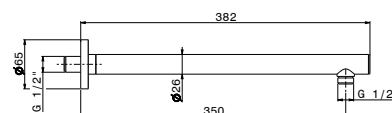

### 27670

Braccio soffione a parete in ottone tondo L=350 mm.

*Brass round wall-mounted shower arm L=350 mm.*

● 21.018 Cromo / Chrome	<b>221,00</b>
● 01.014 Bianco opaco / Matt white	<b>228,00</b>
● 01.093 Nero opaco / Matt black	<b>228,00</b>
● M0.070 Titanium satin	<b>290,00</b>
● M0.071 Gold satin	<b>290,00</b>
● M0.072 Copper satin	<b>290,00</b>
● M0.075 Copper glossy	<b>290,00</b>