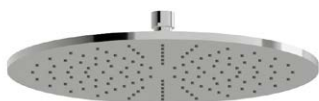

26534

Soffione tondo con getto a pioggia h.8mm ø 300 mm.
Round head shower with raining jet h.8mm ø 300 mm.

● 21.018 Cromo / Chrome	513,00
● 01.014 Bianco opaco / Matt white	721,00
● 01.093 Nero opaco / Matt black	721,00
● M0.070 Titanium satin	933,00
● M0.071 Gold satin	933,00
● M0.072 Copper satin	933,00
● M0.075 Copper glossy	933,00