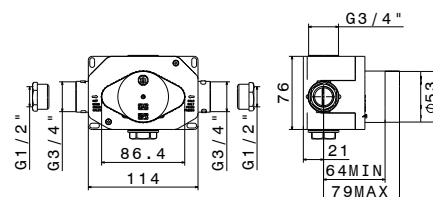

27890

Parte incasso.
Concealed part.

00.000 Neutro / Neutral	329,00