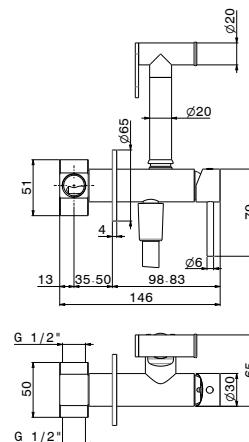

### 27670

Braccio soffione a parete in ottone tondo L=350 mm.

*Brass round wall-mounted shower arm L=350 mm.*

● 21.018 Cromo / Chrome	<b>221,00</b>
● 01.014 Bianco opaco / Matt white	<b>228,00</b>
● 01.093 Nero opaco / Matt black	<b>228,00</b>
● M0.070 Titanium satin	<b>290,00</b>
● M0.071 Gold satin	<b>290,00</b>
● M0.072 Copper satin	<b>290,00</b>
● M0.075 Copper glossy	<b>290,00</b>