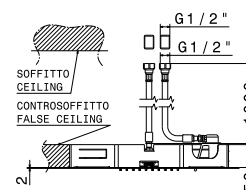

● 21.018 Cromo / Chrome	1.470,00
● 01.014 Bianco opaco / Matt white	1.530,00
● 01.093 Nero opaco / Matt black	1.530,00
● M0.070 Titanium satin	1.595,00
● M0.071 Gold satin	1.595,00
● M0.072 Copper satin	1.595,00
● M0.075 Copper glossy	1.595,00