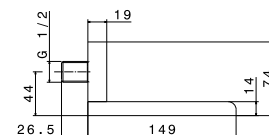

207

Bocca a parete in ottone con getto a cascata, versione aperta.

Brass waterfall spout, open version.

● 21.018 Cromo / Chrome	873,00
● 01.014 Bianco opaco / Matt white	999,00
● 01.093 Nero opaco / Matt black	999,00
● M0.070 Titanium satin	1.016,00
● M0.071 Gold satin	1.016,00
● M0.072 Copper satin	1.016,00
● M0.075 Copper glossy	1.016,00