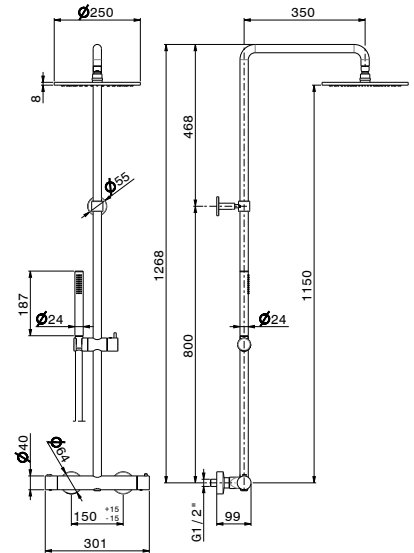

61165

Colonna doccia corpo freddo con miscelatore **termostatico** esterno completo di deviatore, soffione e doccia in ottone.

*Cold body shower column with exposed **thermostatic** mixer complete of diverter, head shower and brass single-jet hand shower set.*

● 21.018 Cromo / Chrome	1.452,00
● 01.014 Bianco opaco / Matt white	1.763,00
● 01.093 Nero opaco / Matt black	1.763,00
● M0.070* Titanium satin	2.223,00
● M0.071* Gold satin	2.223,00
● M0.072* Copper satin	2.223,00
● M0.075* Copper glossy	2.223,00