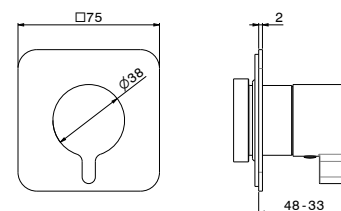

2 DEVIATORE / DIVERTER

69880E

Parte esterna.
External part.

● 21.018 Cromo / Chrome	124,00
● 01.014 Bianco opaco / Matt white	164,00
● 01.093 Nero opaco / Matt black	164,00
● M0.070 Titanium satin	206,00
● M0.071 Gold satin	206,00
● M0.072 Copper satin	206,00
● M0.075 Copper glossy	206,00