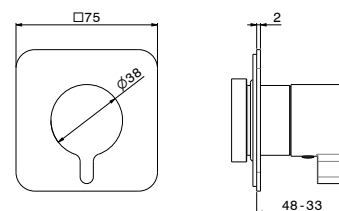

2 DEVIATORE / DIVERTER

69880E

Parte esterna.
External part.

● 21.018 Cromo / Chrome	124,00
● 01.014 Bianco opaco / Matt white	164,00
● 01.093 Nero opaco / Matt black	164,00
● M0.070 Titanium satin	206,00
● M0.071 Gold satin	206,00
● M0.072 Copper satin	206,00
● M0.075 Copper glossy	206,00