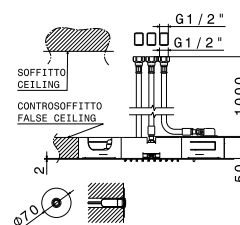

27692

Braccio soffione a parete in ottone tondo L=420 mm.

Brass round wall-mounted shower arm L=420 mm.

● 21.018 Cromo / Chrome	233,00
● 01.014 Bianco opaco / Matt white	235,00
● 01.093 Nero opaco / Matt black	235,00
● M0.070 Titanium satin	291,00
● M0.071 Gold satin	291,00
● M0.072 Copper satin	291,00
● M0.075 Copper glossy	291,00

26535

Soffione tondo con getto a pioggia h.8mm ø 400 mm.

Round head shower with raining jet h.8mm ø 400 mm.

● 21.018 Cromo / Chrome	884,00
● 01.014 Bianco opaco / Matt white	1.211,00
● 01.093 Nero opaco / Matt black	1.211,00
● M0.070 Titanium satin	1.460,00
● M0.071 Gold satin	1.460,00
● M0.072 Copper satin	1.460,00
● M0.075 Copper glossy	1.460,00

684

Soffione tondo ad incasso in acciaio con getto a pioggia e cascata, ø 400 mm.

Steel round concealed head shower with raining jet and waterfall jet, ø 400 mm.

● 21.018 Cromo / Chrome	1.470,00
● 01.014 Bianco opaco / Matt white	1.530,00
● 01.093 Nero opaco / Matt black	1.530,00
● M0.070 Titanium satin	1.595,00
● M0.071 Gold satin	1.595,00
● M0.072 Copper satin	1.595,00
● M0.075 Copper glossy	1.595,00

686

Soffione tondo ad incasso in acciaio con getto a pioggia, a cascata, atomizzatori e sistema di illuminazione multicolore automatico, ø 400 mm.

Steel round concealed head shower with raining jet, waterfall jet, atomizer jets and multicolor automatic lighting system, ø 400 mm.

● 21.018 Cromo / Chrome	2.679,00
● 01.014 Bianco opaco / Matt white	2.759,00
● 01.093 Nero opaco / Matt black	2.759,00
● M0.070 Titanium satin	2.864,00
● M0.071 Gold satin	2.864,00
● M0.072 Copper satin	2.864,00
● M0.075 Copper glossy	2.864,00