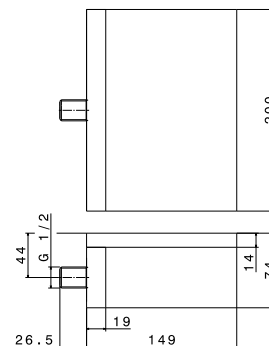

205

Bocca a parete in ottone con getto a cascata.

Brass waterfall spout.

● 21.018 Cromo / Chrome	877,00
● 01.014 Bianco opaco / Matt white	865,00
● 01.093 Nero opaco / Matt black	865,00
● M0.070 Titanium satin	949,00
● M0.071 Gold satin	949,00
● M0.072 Copper satin	949,00
● M0.075 Copper glossy	949,00