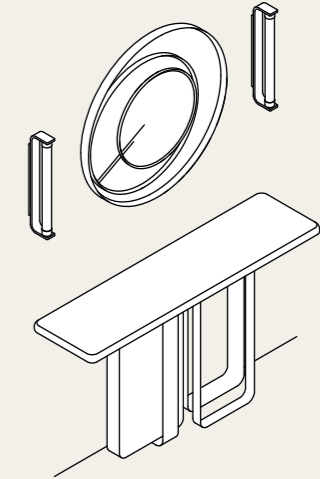

E0007
Rovere nero

L0001
Bianco carrara

MT17 Bronze
Bronzo

Room

05

COMPOSITION

NA_05

EN-

BATHROOM collection

Structure:
W 28 + 70 + 28 cm
D 56 cm
H 45 + 12 cm
Complementary units:
Ribbed oak finish/ Bronze
Top: Purefeel "Tortora Elegance" with
Oceania integrated washbasin
Antis Taps: Bronze
Circ Mirror: Ø 140 D 3 cm

HOME collection

Saint Germain Console: Black oak
finish/ Bianco Carrara Marble /Bronze
W 150 D 40 H 82
Eclisse Mirror: Bronze/ Bronze mirror
Ø 90 P 5 cm
Stradivari wall lamp: Glossy Gold/
W 5 D 12,5 H 55 cm

IT-

Collezione BAGNO

Struttura:
L 28 + 70 + 28 cm
P 56 cm
H 45 + 12 cm
Basi Complementari:
Rovere cannettato/ Bronzo
Top: in Purefeel "Tortora
Elegance" con lavabo integrato
Oceania
Rubinetteria Antis: Bronzo
Specchiera Circ: Ø 140 P 3 cm

Collezione HOME

Console Saint Germain: Rovere nero/
Marmo Bianco di Carrara/ Bronzo
L 150 P 40 H 82 cm
Specchiera Eclisse: Bronzo/ Specchio
bronzato/ Ø 90 P 5 cm
Lampada a muro Stradivari:
Oro Lucido/ L 5 P 12 H 55 cm