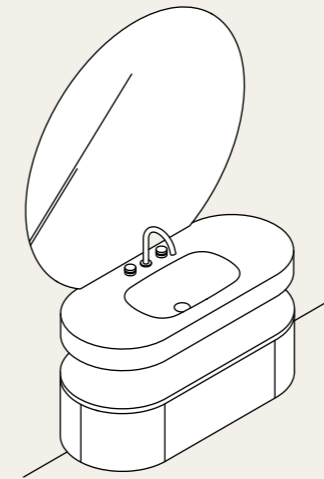

EW002
Ribbed Oak

M 0054
Tortora elegance

MT17 Bronze
Bronzo

Home Collection