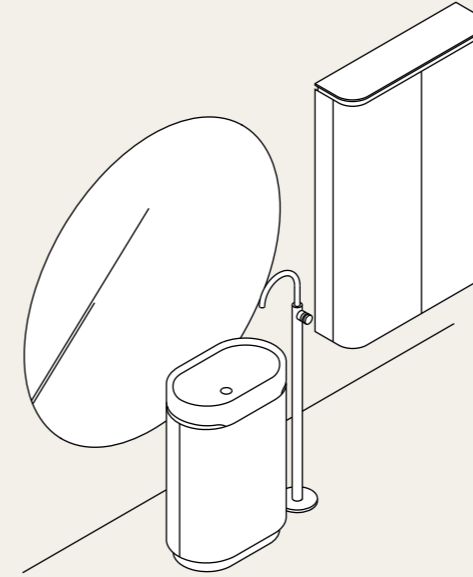

EW001
Ribbed Walnut

MT15 Satin gold
Oro satinato

L0019
Rosso Venezia

Room

06

COMPOSITION

NA_06

EN-

BATHROOM collection
Freestanding Nereo Washbasin:
W 60 cm
D 36 cm
H 90 cm
Ribbed walnut finish/ Satin gold/
"Rosso Venezia" Marble
Antis Taps: Satin gold
Rota Mirror: Ø 160 D 3 cm
Wall-hung tall unit: Ribbed walnut
finish/ Satin gold
W 90 D 25 H 140 cm

HOME collection
Auren Bed: Velvet T0004/
L 220 D 230 H 98
Freestanding round base: Ribbed
walnut finish/ Satin gold/
"Rosso Venezia" Marble/
Ø 56 H 61 cm
Stradivari wall Lamp: Glossy gold/
W 5 D 12 H 55 cm

IT-

Collezione BAGNO
Lavabo Nereo Freestanding:
L 60 cm
P 36 cm
H 90 cm
Noce cannettato/ Oro satinato/
Marmo "Rosso Venezia"
Rubinetteria Antis: Oro satinato
Specchiera Rota: Ø 160 P 3 cm
Colonna sospesa: Noce cannettato/
Oro satinato
L 90 P 25 H 140 cm

Home Collection