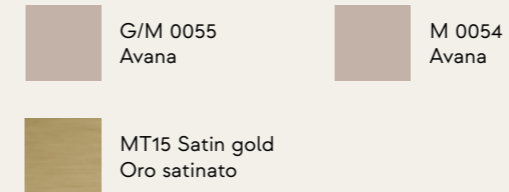

Room 04

COMPOSITION NA_04

EN-

BATHROOM collection
Structure:
W 28 + 70 + 28 cm
D 56 cm
H 45 + 12 cm
Matt "Avana" lacquered finish
Top: Purefeel "Avana" with Oceania integrated washbasin
Antis Taps: Satin gold
Kera Mirror: Matt "Avana" lacquered finish/ W 60 D 14 H 100 cm
Double Stradivari wall lamp: Glossy Gold/ W 26 D 9 H 70 cm
Complements: Kim pouf

HOME collection
Berenson Sofa: Fabric T0057/
W 220 D 95 H 70 cm
Complements: Yves small table
W 100 D 100 H 38 cm

IT-

Collezione BAGNO
Struttura:
L 28 + 70 + 28 cm
P 56 cm
H 45 + 12 cm
Laccato opaco "Avana"
Top: in Purefeel "Avana" con lavabo integrato Oceania
Rubinetteria Antis: Oro satinato
Specchiera Kera: Laccato opaco "Avana"/ L 60 P 14 H 100 cm
Lampada a muro Stradivari: Oro Lucido/ L 26 P 9 H 70 cm
Complements: Pouf Kim