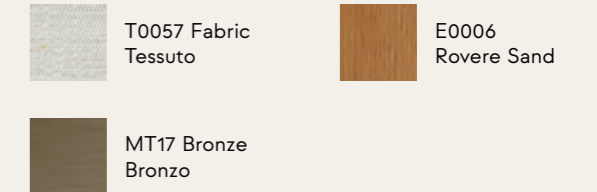

Collezione HOME
Divano Berenson: Tessuto T0057/
 L 220 P 95 H 70 cm
Complements: Tavolino Yves
 L 100 P 100 H 38 cm

EN- The new bronze metallic finish further enriches an already wide and articulated range of metal surfaces. A proposal that expands the expressive possibilities of the design, introducing a warm and sophisticated tone. The breadth of the metal range stands as a distinctive feature not only of the Nàos collection, but of the entire Oasis world.