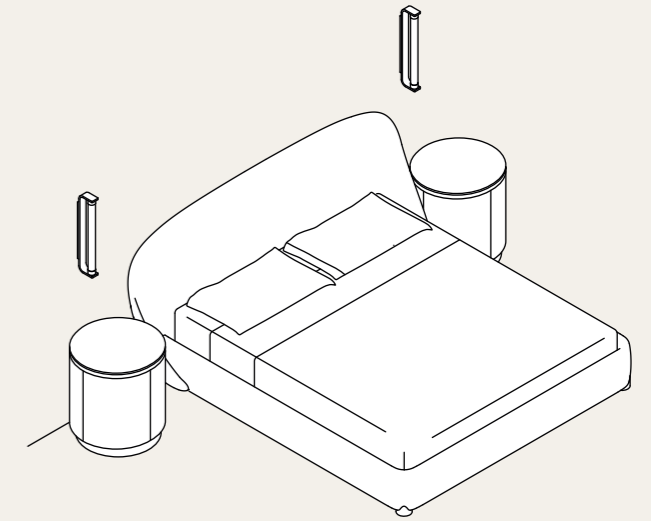

T0004 Velvet
Velluto

EW001
Ribbed Walnut

MT15 Satin gold
Oro satinato

L0019
Rosso Venezia

Collezione HOME
Letto Auren: Velluto T0004/
L 220 P 230 H 98 cm
Base a terra rotonda:
Noce cannettato/ Oro satinato/
Marmo "Rosso Venezia"
Ø 56 H 61 cm
Lampada a muro Stradivari:
Oro lucido/ L 5 P 12 H 55 cm