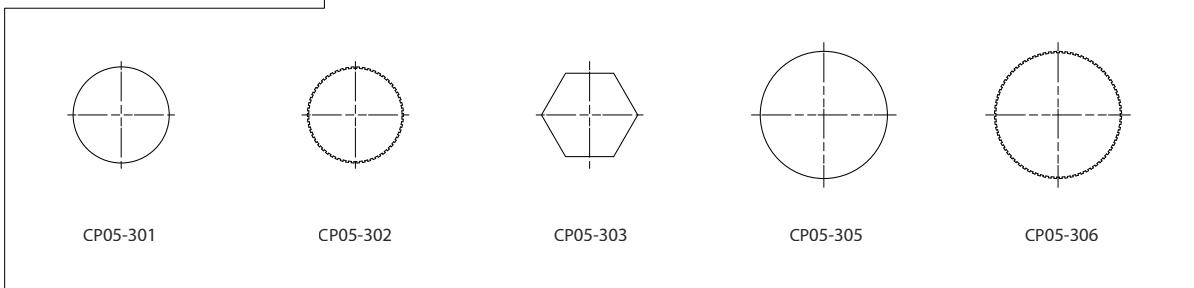

Cappuccio - Rosette - Rosace