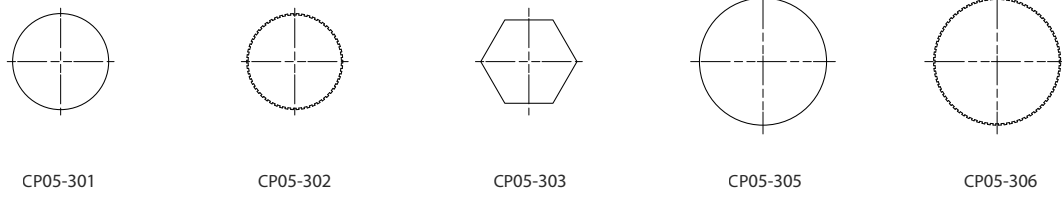

Cappuccio - Rosette - Rosace