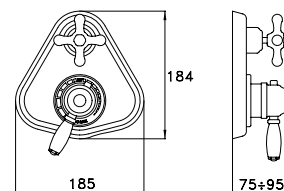

CROMO - CHROME		RM 06011 CR00	444,00
NICHEL-NICKEL		NI00	599,00
NICHEL SPAZ - MATT NICKEL - NICKEL MAT		NI01	629,00
ORO - GOLD - OR 24 CARATS		AU00	2.283,00
ORO ROSA - ROSE GOLD- OR ROSE		AU02	1.826,00
ARGENTO - SILVER - ARGENT		AG00	1.962,00
BRONZO - BRONZE		BZ00	754,00
BRONZO SCURO - DARK BRONZE - BRONZE NOIR		BZ01	754,00
PVD	LUCIDO/SHINY/BRILLANT	PV01	754,00
PVD	SATINATO/SATIN/SATINÉ	PV06	754,00
PVD	SPAZZOLATO/BRUSHED/BROSSE	PV13	754,00
PVD	LUCIDO/SHINY/BRILLANT	PV02	754,00
PVD	SATINATO/SATIN/SATINÉ	PV14	754,00
PVD	SPAZZOLATO/BRUSHED/BROSSE	PV05	754,00
PVD	LUCIDO/SHINY/BRILLANT	PV16	754,00
PVD	SATINATO/SATIN/SATINÉ	PV11	754,00
PVD	SPAZZOLATO/BRUSHED/BROSSE	PV09	754,00
PVD	LUCIDO/SHINY/BRILLANT	PV18	754,00
PVD	SATINATO/SATIN/SATINÉ	PV17	754,00
PVD	SPAZZOLATO/BRUSHED/BROSSE	PV10	754,00