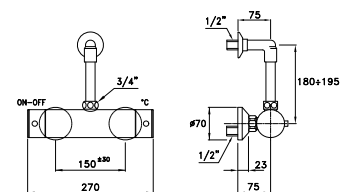

IS3285

Miscelatore termostatico esterno per doccia con rubinetto

Thermostatic external mixer for shower

Mitigeur thermostatique apparent pour douche

CROMO- CHROME	UN 06200 CR00	929,00	
NICHEL-NICKEL	NI00	1.237,00	
NICHEL SPAZ - MATT NICKEL - NICKEL MAT	NI01	1.292,00	
ORO - GOLD - OR 24 CARATS	AU00	3.158,00	
ORO ROSA - ROSE GOLD- OR ROSE	AU02	2.492,00	
ARGENTO - SILVER - ARGENT	AG00	3.010,00	
BRONZO - BRONZE	BZ00	1.487,00	
BRONZO SCURO - DARK BRONZE - BRONZE NOIR	BZ01	1.487,00	
PVD	LUCIDO/SHINY/BRILLANT	PV01	1.487,00
OTTONE - BRASS- LAITON	SATINATO/SATIN/SATINÉ	PV06	1.487,00
	SPAZZOLATO/BRUSHED/BROSSÉ	PV13	1.487,00
PVD	LUCIDO/SHINY/BRILLANT	PV02	1.487,00
NICHEL - NICKEL	SATINATO/SATIN/SATINÉ	PV14	1.487,00
	SPAZZOLATO/BRUSHED/BROSSÉ	PV05	1.487,00
PVD	LUCIDO/SHINY/BRILLANT	PV16	1.487,00
RAME - COPPER-CUIVRE	SATINATO/SATIN/SATINÉ	PV11	1.487,00
	SPAZZOLATO/BRUSHED/BROSSÉ	PV09	1.487,00
PVD	LUCIDO/SHINY/BRILLANT	PV18	1.719,00
NERO - BLACK - NOIR	SATINATO/SATIN/SATINÉ	PV17	1.719,00
	SPAZZOLATO/BRUSHED/BROSSÉ	PV10	1.719,00