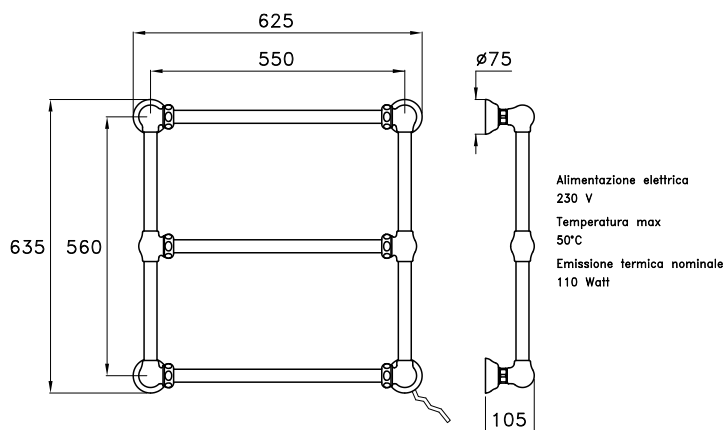

981E e 983E

Per informazioni tecniche rivolgersi al nostro servizio di assistenza

For any technical information please refer to our customer service

Pour les renseignements techniques contacter notre service d'assistance