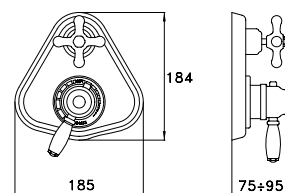

CROMO - CHROME		RM 06012 CR00	444,00
NICHEL - NICKEL		NI00	599,00
NICHEL SPAZ - MATT NICKEL - NICKEL MAT		NI01	629,00
ORO - GOLD - OR 24 CARATS		AU00	2.283,00
ORO ROSA - ROSE GOLD - OR ROSE		AU02	1.826,00
ARGENTO - SILVER - ARGENT		AG00	1.962,00
BRONZO - BRONZE		BZ00	754,00
BRONZO SCURO - DARK BRONZE - BRONZE NOIR		BZ01	754,00
PVD OTTONE - BRASS - LAITON	LUCIDO/SHINY/BRILLANT	PV01	754,00
	SATINATO/SATIN/SATINÉ	PV06	754,00
	SPAZZOLATO/BRUSHED/BROSSÉ	PV13	754,00
PVD NICHEL - NICKEL	LUCIDO/SHINY/BRILLANT	PV02	754,00
	SATINATO/SATIN/SATINÉ	PV14	754,00
	SPAZZOLATO/BRUSHED/BROSSÉ	PV05	754,00
PVD RAME - COPPER-CUIVRE	LUCIDO/SHINY/BRILLANT	PV16	754,00
	SATINATO/SATIN/SATINÉ	PV11	754,00
	SPAZZOLATO/BRUSHED/BROSSÉ	PV09	754,00
PVD NERO - BLACK - NOIR	LUCIDO/SHINY/BRILLANT	PV18	754,00
	SATINATO/SATIN/SATINÉ	PV17	754,00
	SPAZZOLATO/BRUSHED/BROSSÉ	PV10	754,00