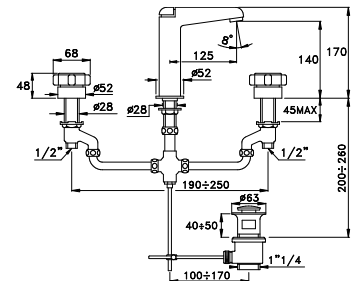

ASTER 3225

Gruppo per lavabo a tre fori con bocca alta fusa orientabile, scarico 1"1/4
Three-hole washbasin mixer, high swinging cast spout, pop-up waste 1"1/4
Mélangeur de lavabo 3 trous avec bec haut orientable et vidage 1"1/4

CROMO-CHROME **AT 00015 CRO0 795,00**