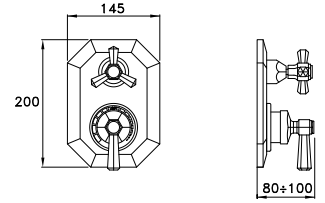

CROMO- CHROME		EC 06016 CR00	619,00
NICHEL-NICKEL		NI00	839,00
NICHEL SPAZ - MATT NICKEL - NICKEL MAT		NI01	880,00
ORO - GOLD - OR 24 CARATS		AU00	2.172,00
ORO ROSA - ROSE GOLD- OR ROSE		AU02	1.521,00
ARGENTO - SILVER - ARGENT		AG00	1.955,00
BRONZO - BRONZE		BZ00	1.054,00
BRONZO SCURO - DARK BRONZE - BRONZE NOIR		BZ01	1.054,00
PVD OTTONE - BRASS- LAITON	LUCIDO/SHINY/BRILLANT	PV01	1.054,00
	SATINATO/SATIN/SATINÉ	PV06	1.054,00
	SPAZZOLATO/BRUSHED/BROSSE	PV13	1.054,00
PVD NICHEL - NICKEL	LUCIDO/SHINY/BRILLANT	PV02	1.054,00
	SATINATO/SATIN/SATINÉ	PV14	1.054,00
	SPAZZOLATO/BRUSHED/BROSSE	PV05	1.054,00
PVD RAME - COPPER-CUIVRE	LUCIDO/SHINY/BRILLANT	PV16	1.054,00
	SATINATO/SATIN/SATINÉ	PV11	1.054,00
	SPAZZOLATO/BRUSHED/BROSSE	PV09	1.054,00
PVD NERO - BLACK - NOIR	LUCIDO/SHINY/BRILLANT	PV18	1.148,00
	SATINATO/SATIN/SATINÉ	PV17	1.148,00
	SPAZZOLATO/BRUSHED/BROSSE	PV10	1.148,00