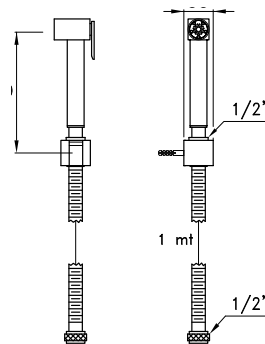

309Q

Doccia a mano modello Shut-Off in ottone, leva con ritorno automatico, supporto fisso e flessibile

Shut-off hand shower, with automatic return lever, support with integrated water inlet

Douchette en laiton Shut-Off avec manette de retour automatique, support fixe et flexible

CROMO- CHROME		BQ 03125 CR00	319,00
NICHEL-NICKEL		NI00	424,00
NICHEL SPAZ - MATT NICKEL - NICKEL MAT		NI01	444,00
ORO - GOLD - OR 24 CARATS		AU00	1.083,00
ORO ROSA - ROSE GOLD- OR ROSE		AU02	853,00
ARGENTO - SILVER - ARGENT		AG00	1.032,00
BRONZO - BRONZE		BZ00	511,00
BRONZO SCURO - DARK BRONZE - BRONZE NOIR		BZ01	511,00
PVD OTTONE - BRASS- LAITON	LUCIDO/SHINY/BRILLANT	PV01	511,00
	SATINATO/SATIN/SATINÉ	PV06	511,00
	SPAZZOLATO/BRUSHED/BROSSÉ	PV13	511,00
PVD NICHEL - NICKEL	LUCIDO/SHINY/BRILLANT	PV02	511,00
	SATINATO/SATIN/SATINÉ	PV14	511,00
	SPAZZOLATO/BRUSHED/BROSSÉ	PV05	511,00
PVD RAME - COPPER-CUIVRE	LUCIDO/SHINY/BRILLANT	PV16	511,00
	SATINATO/SATIN/SATINÉ	PV11	511,00
	SPAZZOLATO/BRUSHED/BROSSÉ	PV09	511,00
PVD NERO - BLACK - NOIR	LUCIDO/SHINY/BRILLANT	PV18	589,00
	SATINATO/SATIN/SATINÉ	PV17	589,00
	SPAZZOLATO/BRUSHED/BROSSÉ	PV10	589,00