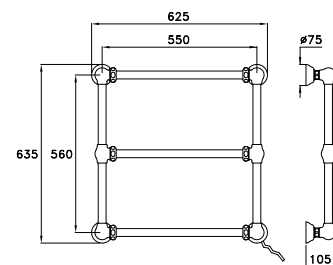

CROMO- CHROME		UN 07200 CROO	1.900,00
NICHEL-NICKEL		NI00	2.525,00
NICHEL SPAZ - MATT NICKEL - NICKEL.MAT		NI01	2.640,00
ORO - GOLD - OR 24 CARATS		AU00	6.456,00
ORO ROSA - ROSE GOLD- OR ROSE		AU02	5.089,00
ARGENTO - SILVER - ARGENT		AG00	6.152,00
BRONZO - BRONZE		BZ00	3.038,00
BRONZO SCURO - DARK BRONZE - BRONZE NOIR		BZ01	3.038,00
PVD OTTONE - BRASS- LAITON	LUCIDO/SHINY/BRILLANT	PV01	3.038,00
	SATINATO/SATIN/SATINÉ	PV06	3.038,00
	SPAZZOLATO/BRUSHED/BROSSÉ	PV13	3.038,00
PVD NICHEL - NICKEL	LUCIDO/SHINY/BRILLANT	PV02	3.038,00
	SATINATO/SATIN/SATINÉ	PV14	3.038,00
	SPAZZOLATO/BRUSHED/BROSSÉ	PV05	3.038,00
PVD RAME - COPPER-CUIVRE	LUCIDO/SHINY/BRILLANT	PV16	3.038,00
	SATINATO/SATIN/SATINÉ	PV11	3.038,00
	SPAZZOLATO/BRUSHED/BROSSÉ	PV09	3.038,00
PVD NERO - BLACK - NOIR	LUCIDO/SHINY/BRILLANT	PV18	3.512,00
	SATINATO/SATIN/SATINÉ	PV17	3.512,00
	SPAZZOLATO/BRUSHED/BROSSÉ	PV10	3.512,00