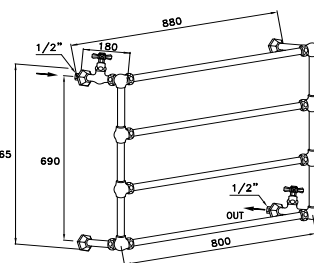

CROMO- CHROME		EC 07001 CR00	2.310,00
NICHEL-NICKEL		NI00	3.137,00
NICHEL SPAZ - MATT NICKEL - NICKEL MAT		NI01	3.296,00
ORO - GOLD - OR 24 CARATS		AU00	11.437,00
ORO ROSA - ROSE GOLD- OR ROSE		AU02	9.151,00
ARGENTO - SILVER - ARGENT		AG00	10.293,00
BRONZO - BRONZE		BZ00	3.839,00
BRONZO SCURO - DARK BRONZE - BRONZE NOIR		BZ01	3.839,00
PVD OTTONE - BRASS- LAITON	LUCIDO/SHINY/BRILLANT	PV01	3.839,00
	SATINATO/SATIN/SATINÉ	PV06	3.839,00
	SPAZZOLATO/BRUSHED/BROSSE	PV13	3.839,00
PVD NICHEL - NICKEL	LUCIDO/SHINY/BRILLANT	PV02	3.839,00
	SATINATO/SATIN/SATINÉ	PV14	3.839,00
	SPAZZOLATO/BRUSHED/BROSSE	PV05	3.839,00
PVD RAME - COPPER-CUIVRE	LUCIDO/SHINY/BRILLANT	PV16	3.839,00
	SATINATO/SATIN/SATINÉ	PV11	3.839,00
	SPAZZOLATO/BRUSHED/BROSSE	PV09	3.839,00
PVD NERO - BLACK - NOIR	LUCIDO/SHINY/BRILLANT	PV18	4.275,00
	SATINATO/SATIN/SATINÉ	PV17	4.275,00
	SPAZZOLATO/BRUSHED/BROSSE	PV10	4.275,00