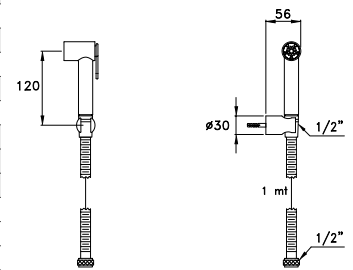

309T

Doccia a mano modello Shut-Off in ottone, leva con ritorno automatico, supporto fisso e flessibile

Shut-off hand shower, with automatic return lever, support with integrated water inlet

Douchette en laiton Shut-Off avec manette de retour automatique, support fixe et flexible

CROMO- CHROME		UN 03125 CR00	242,00
NICHEL-NICKEL		NI00	322,00
NICHEL SPAZ - MATT NICKEL - NICKEL MAT		NI01	337,00
ORO - GOLD - OR 24 CARATS		AU00	822,00
ORO ROSA - ROSE GOLD- OR ROSE		AU02	649,00
ARGENTO - SILVER - ARGENT		AG00	783,00
BRONZO - BRONZE		BZ00	387,00
BRONZO SCURO - DARK BRONZE - BRONZE NOIR		BZ01	387,00
PVD OTTONE - BRASS- LAITON	LUCIDO/SHINY/BRILLANT	PV01	387,00
	SATINATO/SATIN/SATINÉ	PV06	387,00
	SPAZZOLATO/BRUSHED/BROSSÉ	PV13	387,00
PVD NICHEL - NIKEL	LUCIDO/SHINY/BRILLANT	PV02	387,00
	SATINATO/SATIN/SATINÉ	PV14	387,00
	SPAZZOLATO/BRUSHED/BROSSÉ	PV05	387,00
PVD RAME - COPPER-CUIVRE	LUCIDO/SHINY/BRILLANT	PV16	387,00
	SATINATO/SATIN/SATINÉ	PV11	387,00
	SPAZZOLATO/BRUSHED/BROSSÉ	PV09	387,00
PVD NERO - BLACK - NOIR	LUCIDO/SHINY/BRILLANT	PV18	447,00
	SATINATO/SATIN/SATINÉ	PV17	447,00
	SPAZZOLATO/BRUSHED/BROSSÉ	PV10	447,00