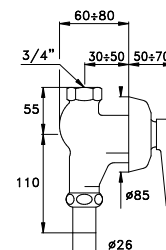

CROMO- CHROME		UN 08000	CR00	261,00
NICHEL-NICKEL			NI00	349,00
NICHEL SPAZ - MATT NICKEL - NICKEL MAT			NI01	364,00
ORO - GOLD - OR 24 CARATS			AU00	890,00
ORO ROSA - ROSE GOLD- OR ROSE			AU02	702,00
BRONZO - BRONZE			BZ00	419,00
BRONZO SCURO - DARK BRONZE - BRONZE NOIR			BZ01	419,00
PVD	LUCIDO/SHINY/BRILLANT		PV01	419,00
OTTONE - BRASS- LAITON	SATINATO/SATIN/SATINÉ		PV06	419,00
	SPAZZOLATO/BRUSHED/BROSSÉ		PV13	419,00
PVD	LUCIDO/SHINY/BRILLANT		PV02	419,00
NICHEL - NICKEL	SATINATO/SATIN/SATINÉ		PV14	419,00
	SPAZZOLATO/BRUSHED/BROSSÉ		PV05	419,00
PVD	LUCIDO/SHINY/BRILLANT		PV16	419,00
RAME - COPPER-CUIVRE	SATINATO/SATIN/SATINÉ		PV11	419,00
	SPAZZOLATO/BRUSHED/BROSSÉ		PV09	419,00
PVD	LUCIDO/SHINY/BRILLANT		PV18	484,00
NERO - BLACK - NOIR	SATINATO/SATIN/SATINÉ		PV17	484,00
	SPAZZOLATO/BRUSHED/BROSSÉ		PV10	484,00