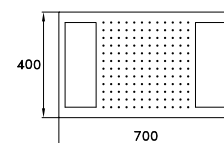

P700W

Soffione rettangolare 700x400 con getto a pioggia, 2 cascate e cromoterapia

Rectangular shower head 700x400 with rainfall, 2 waterfalls and chromotherapy

Pomme de douche rectangulaire 700x400 avec jet pluie, 2 cascades et chromothérapie

ACCIAIO - STEEL - ACIER	DI 11820 ST00	5.862,00
ACCIAIO SPAZZ - BRUSHED STEEL - ACIER BROSSÉ	ST01	6.098,00
BRONZO - BRONZE	BZ00	8.138,00
ORO - GOLD - OR	AU00	10.551,00
NERO OPACO - MATT BLACK - NOIR MAT	NE00	7.618,00

NOTE

Kit tubi alimentazione in inox 1/2"
Stainless steel feed pipes kit 1/2"
Kit tubes alimentation en inox 1/2"

Cromoterapia : 9 colori RGB
Chromotherapy: 9 RGB colors
Chromothérapie : 9 couleurs RGB

NOTE INSTALLAZIONE | INSTALLATION NOTE | NOTES D'INSTALLATION

Prevedere per l'utilizzo 2 rubinetti per comandare correttamente il soffione a pioggia e il getto a cascata.

Il gruppo integra il commander cromoterapia
Plan the use 2 faucets to correctly command the rainfall and the waterfalls.

Chromotherapy commander included

Prévoir l'usage de 2 robinets pour commander correctement la pomme de douche à pluie, le jet à cascade et les nébulisateurs.
Panneau de chromothérapie inclus

2w

P310W

Soffione con getto a pioggia e cascata

Shower head with rainfall and waterfall

Pomme de douche avec jet pluie et cascade

ACCIAIO - STEEL - ACIER	DP 03070 ST00	2.270,00
ACCIAIO SPAZZ - BRUSHED STEEL - ACIER BROSSÉ	ST01	2.506,00
BRONZO - BRONZE	BZ00	3.514,00
ORO - GOLD - OR	AU00	3.998,00
NERO OPACO - MATT BLACK - NOIR MAT	NE00	3.055,00

NOTE

Kit tubi alimentazione in inox 1/2"
Stainless steel feed pipes kit 1/2"
Kit tubes alimentation en inox 1/2"

NOTE INSTALLAZIONE | INSTALLATION NOTE | NOTES D'INSTALLATION

Prevedere per l'utilizzo 2 rubinetti per comandare correttamente il soffione a pioggia e il getto a cascata