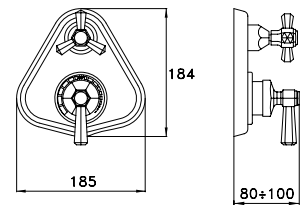

EC 06012 CR00	571,00
CROMO - CHROME			
NICHEL - NICKEL		NI00	851,00
NICHEL SPAZ - MATT NICKEL - NICKEL MAT		NI01	893,00
ORO - GOLD - OR 24 CARATS		AU00	2.268,00
ORO ROSA - ROSE GOLD - OR ROSE		AU02	1.813,00
ARGENTO - SILVER - ARGENT		AG00	1.944,00
BRONZO - BRONZE		BZ00	934,00
BRONZO SCURO - DARK BRONZE - BRONZE NOIR		BZ01	934,00
PVD	LUCIDO/SHINY/BRILLANT	PV01	934,00
OTTONE - BRASS - LAITON	SATINATO/SATIN/SATINÉ	PV06	934,00
	SPAZZOLATO/BRUSHED/BROSSÉ	PV13	934,00
PVD	LUCIDO/SHINY/BRILLANT	PV02	934,00
NICHEL - NICKEL	SATINATO/SATIN/SATINÉ	PV14	934,00
	SPAZZOLATO/BRUSHED/BROSSÉ	PV05	934,00
PVD	LUCIDO/SHINY/BRILLANT	PV16	934,00
RAME - COPPER-CUIVRE	SATINATO/SATIN/SATINÉ	PV11	934,00
	SPAZZOLATO/BRUSHED/BROSSÉ	PV09	934,00
PVD	LUCIDO/SHINY/BRILLANT	PV18	1.058,00
NERO - BLACK - NOIR	SATINATO/SATIN/SATINÉ	PV17	1.058,00
	SPAZZOLATO/BRUSHED/BROSSÉ	PV10	1.058,00