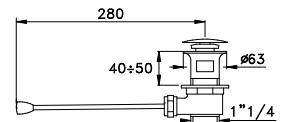

CROMO- CHROME		UN 09201	CR00	165,00
NICHEL - NICKEL			NI00	221,00
NICHEL SPAZ - MATT NICKEL - NICKEL MAT			NI01	233,00
ORO - GOLD - OR 24 CARATS			AU00	585,00
ORO ROSA - ROSE GOLD- OR ROSE			AU02	410,00
BRONZO - BRONZE			BZ00	280,00
BRONZO SCURO - DARK BRONZE - BRONZE NOIR			BZ01	280,00
PVD	LUCIDO/SHINY/BRILLANT		PV01	280,00
OTTONE - BRASS- LAITON	SATINATO/SATIN/SATINÉ		PV06	280,00
	SPAZZOLATO/BRUSHED/BROSSÉ		PV13	280,00
PVD	LUCIDO/SHINY/BRILLANT		PV02	280,00
NICHEL - NICKEL	SATINATO/SATIN/SATINÉ		PV14	280,00
	SPAZZOLATO/BRUSHED/BROSSÉ		PV05	280,00
PVD	LUCIDO/SHINY/BRILLANT		PV16	280,00
RAME - COPPER-CUIVRE	SATINATO/SATIN/SATINÉ		PV11	280,00
	SPAZZOLATO/BRUSHED/BROSSÉ		PV09	280,00
PVD	LUCIDO/SHINY/BRILLANT		PV18	306,00
NERO - BLACK - NOIR	SATINATO/SATIN/SATINÉ		PV17	306,00
	SPAZZOLATO/BRUSHED/BROSSÉ		PV10	306,00