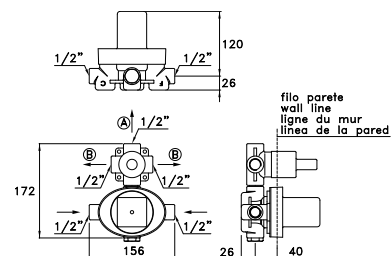

IS3294

Parti incasso per figure IS3294
Concealed body for IS3294 thermostatic mixer
Partie encastrée pour les mitigeurs IS3294

BRONZO - BRONZE **UN 06002 0000 680,00**