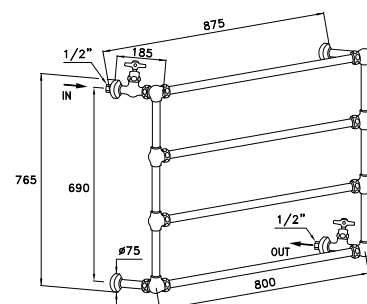

CROMO-CHROME		IT 07001 CR00	1.884,00
NICHEL-NICKEL		NI00	2.615,00
NICHEL SPAZ - MATT NICKEL - NICKEL MAT		NI01	2.746,00
ORO - GOLD - OR 24 CARATS		AU00	9.530,00
ORO ROSA - ROSE GOLD- OR ROSE		AU02	6.673,00
ARGENTO - SILVER - ARGENT		AG00	8.383,00
BRONZO - BRONZE		BZ00	3.158,00
BRONZO SCURO - DARK BRONZE - BRONZE NOIR		BZ01	3.158,00
PVD OTTONE - BRASS- LAITON	LUCIDO/SHINY/BRILLANT	PV01	3.158,00
	SATINATO/SATIN/SATINÉ	PV06	3.158,00
	SPAZZOLATO/BRUSHED/BROSSÉ	PV13	3.158,00
PVD NICHEL - NICKEL	LUCIDO/SHINY/BRILLANT	PV02	3.158,00
	SATINATO/SATIN/SATINÉ	PV14	3.158,00
	SPAZZOLATO/BRUSHED/BROSSÉ	PV05	3.158,00
PVD RAME - COPPER-CUIVRE	LUCIDO/SHINY/BRILLANT	PV16	3.158,00
	SATINATO/SATIN/SATINÉ	PV11	3.158,00
	SPAZZOLATO/BRUSHED/BROSSÉ	PV09	3.158,00
PVD NERO - BLACK - NOIR	LUCIDO/SHINY/BRILLANT	PV18	3.485,00
	SATINATO/SATIN/SATINÉ	PV17	3.485,00
	SPAZZOLATO/BRUSHED/BROSSÉ	PV10	3.485,00