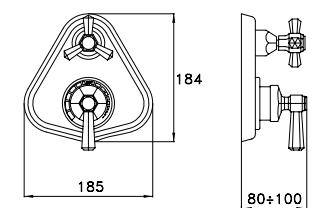

IS3293

Parti incasso per figure IS3293

Concealed body for IS3293 thermostatic mixer

Partie encastrée pour les mitigeurs IS3293

BRONZO - BRONZE

UN 06000 0000 449,00

ECCELSA IS3293 P.V.

Parti in vista per miscelatore termostatico modello monoblocco IS3293

Da installare su parte incasso codice UN 06000 0000

External parts for thermostatic mixer IS3293

To be installed on built-in part code UN 06000 0000

Façade pour mitigeur thermostatique.

A installer sur la partie encastrée UN 06000 0000

CROMO - CHROME

EC 06010 CR00 529,00

NICHEL - NICKEL

NI00

771,00

NICHEL SPAZ - MATT NICKEL - NICKEL MAT

NI01

812,00

ORO - GOLD - OR 24 CARATS

AU00

1.624,00

ORO ROSA - ROSE GOLD- OR ROSE

AU02

1.300,00

ARGENTO - SILVER - ARGENT

AG00

1.399,00

BRONZO - BRONZE

BZ00

846,00

BRONZO SCURO - DARK BRONZE - BRONZE NOIR

BZ01

846,00

PVD

LUCIDO/SHINY/BRILLANT

PV01

846,00

OTTONE - BRASS - LAITON

SATINATO/SATIN/SATINÉ

PV06

846,00

SPAZZOLATO/BRUSHED/BROSSE

PV13

846,00

PVD

LUCIDO/SHINY/BRILLANT

PV02

846,00

NICHEL - NICKEL

SATINATO/SATIN/SATINÉ

PV14

846,00

SPAZZOLATO/BRUSHED/BROSSE

PV05

846,00

PVD

LUCIDO/SHINY/BRILLANT

PV16

846,00

RAME - COPPER-CUIVRE

SATINATO/SATIN/SATINÉ

PV11

846,00

SPAZZOLATO/BRUSHED/BROSSE

PV09

846,00

PVD

LUCIDO/SHINY/BRILLANT

PV18

980,00

NERO - BLACK - NOIR

SATINATO/SATIN/SATINÉ

PV17

980,00

SPAZZOLATO/BRUSHED/BROSSE

PV10

980,00

IS3292

Parti incasso per figure IS3292

Concealed body for IS3292 thermostatic mixer

Partie encastrée pour les mitigeurs IS3292

BRONZO - BRONZE

UN 06001 0000 536,00

ECCELSA IS3292 P.V.

Parti in vista per miscelatore termostatico modello monoblocco IS3292 con rubinetto

Da installare su parte incasso codice UN 06001 0000

External parts for one way thermostatic mixer IS3292

To be installed on built-in part code UN 06001 0000