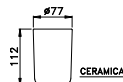

VETRO

CERAMICA

D020P

Dispenser sapone da piano
Deck mounted soap dispenser
Distributeur de savon liquide encastrée