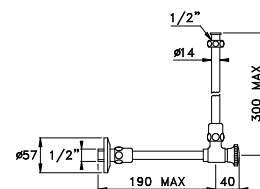

CROMO - CHROME		UN 09301	CR00	107,00
NICHEL-NICKEL			NI00	144,00
NICHEL SPAZ - MATT NICKEL - NICKEL MAT			NI01	151,00
ORO - GOLD - OR 24 CARATS			AU00	403,00
ORO ROSA - ROSE GOLD- OR ROSE			AU02	283,00
BRONZO - BRONZE			BZ00	184,00
BRONZO SCURO - DARK BRONZE - BRONZE NOIR			BZ01	184,00
PVD	LUCIDO/SHINY/BRILLANT		PV01	184,00
	SATINATO/SATIN/SATINÉ		PV06	184,00
	SPAZZOLATO/BRUSHED/BROSSÉ		PV13	184,00
PVD	LUCIDO/SHINY/BRILLANT		PV02	184,00
	SATINATO/SATIN/SATINÉ		PV14	184,00
	SPAZZOLATO/BRUSHED/BROSSÉ		PV05	184,00
PVD	LUCIDO/SHINY/BRILLANT		PV16	184,00
	SATINATO/SATIN/SATINÉ		PV11	184,00
	SPAZZOLATO/BRUSHED/BROSSÉ		PV09	184,00
PVD	LUCIDO/SHINY/BRILLANT		PV18	197,00
	SATINATO/SATIN/SATINÉ		PV17	197,00
	SPAZZOLATO/BRUSHED/BROSSÉ		PV10	197,00