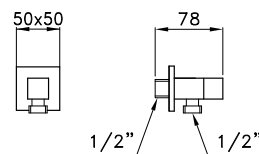

3194

Rubinetto di erogazione a parete

Wall mounted mixer

Robinet simple mural

CROMO- CHROME		BQ 04003 CR00	122,00
NICHEL-NICKEL		NI00	164,00
NICHEL SPAZ - MATT NICKEL - NICKEL MAT		NI01	171,00
ORO - GOLD - OR 24 CARATS		AU00	418,00
ORO ROSA - ROSE GOLD- OR ROSE		AU02	330,00
ARGENTO - SILVER - ARGENT		AG00	399,00
BRONZO - BRONZE		BZ00	197,00
BRONZO SCURO - DARK BRONZE - BRONZE NOIR		BZ01	197,00
PVD OTTONE - BRASS- LAITON	LUCIDO/SHINY/BRILLANT	PV01	197,00
	SATINATO/SATIN/SATINÉ	PV06	197,00
	SPAZZOLATO/BRUSHED/BROSSÉ	PV13	197,00
PVD NICHEL - NICKEL	LUCIDO/SHINY/BRILLANT	PV02	197,00
	SATINATO/SATIN/SATINÉ	PV14	197,00
	SPAZZOLATO/BRUSHED/BROSSÉ	PV05	197,00
PVD RAME - COPPER-CUIVRE	LUCIDO/SHINY/BRILLANT	PV16	197,00
	SATINATO/SATIN/SATINÉ	PV11	197,00
	SPAZZOLATO/BRUSHED/BROSSÉ	PV09	197,00
PVD NERO - BLACK - NOIR	LUCIDO/SHINY/BRILLANT	PV18	227,00
	SATINATO/SATIN/SATINÉ	PV17	227,00
	SPAZZOLATO/BRUSHED/BROSSÉ	PV10	227,00