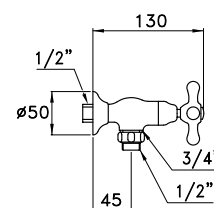

CROMO- CHROME		RM 04003	CR00	129,00
NICHEL-NICKEL			NI00	178,00
NICHEL SPAZ - MATT NICKEL - NICKEL MAT			NI01	187,00
ORO - GOLD - OR 24 CARATS			AU00	450,00
ORO ROSA - ROSE GOLD- OR ROSE			AU02	361,00
ARGENTO - SILVER - ARGENT			AG00	405,00
BRONZO - BRONZE			BZ00	218,00
BRONZO SCURO - DARK BRONZE - BRONZE NOIR			BZ01	218,00
PVD	LUCIDO/SHINY/BRILLANT		PV01	218,00
OTTONE - BRASS- LAITON	SATINATO/SATIN/SATINÉ		PV06	218,00
	SPAZZOLATO/BRUSHED/BROSSÉ		PV13	218,00
PVD	LUCIDO/SHINY/BRILLANT		PV02	218,00
NICHEL - NICKEL	SATINATO/SATIN/SATINÉ		PV14	218,00
	SPAZZOLATO/BRUSHED/BROSSÉ		PV05	218,00
PVD	LUCIDO/SHINY/BRILLANT		PV16	218,00
RAME - COPPER-CUIVRE	SATINATO/SATIN/SATINÉ		PV11	218,00
	SPAZZOLATO/BRUSHED/BROSSÉ		PV09	218,00
PVD	LUCIDO/SHINY/BRILLANT		PV18	238,00
NERO - BLACK - NOIR	SATINATO/SATIN/SATINÉ		PV17	238,00
	SPAZZOLATO/BRUSHED/BROSSÉ		PV10	238,00