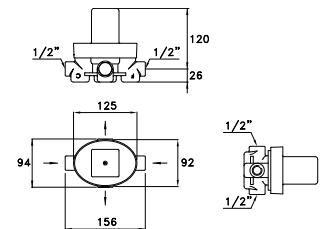

IS3293

Parti incasso per figure IS3293

Concealed body for IS3293 thermostatic mixer

Partie encastrée pour les mitigeurs IS3293

BRONZO - BRONZE

UN 06000 0000 449,00