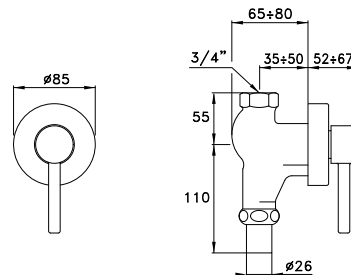

703T

Rubinetto di cacciata per installazione da incasso a parete, con chiusura a vite

Wall mounted flushing tap, screw closing valve

Robinet de chasse à encastrer à fermeture manuelle

CROMO- CHROME		BT 08000 CR00	387,00
NICHEL - NICKEL		NI00	514,00
NICHEL SPAZ - MATT NICKEL - NICKEL MAT		NI01	538,00
ORO - GOLD - OR 24 CARATS		AU00	1.315,00
ORO ROSA - ROSE GOLD- OR ROSE		AU02	1.037,00
BRONZO - BRONZE		BZ00	619,00
BRONZO SCURO - DARK BRONZE - BRONZE NOIR		BZ01	619,00
PVD	LUCIDO/SHINY/BRILLANT	PV01	619,00
OTTONE - BRASS- LAITON	SATINATO/SATIN/SATINÉ	PV06	619,00
	SPAZZOLATO/BRUSHED/BROSSÉ	PV13	619,00
PVD	LUCIDO/SHINY/BRILLANT	PV02	619,00
NICHEL - NICKEL	SATINATO/SATIN/SATINÉ	PV14	619,00
	SPAZZOLATO/BRUSHED/BROSSÉ	PV05	619,00
PVD	LUCIDO/SHINY/BRILLANT	PV16	619,00
RAME - COPPER-CUIVRE	SATINATO/SATIN/SATINÉ	PV11	619,00
	SPAZZOLATO/BRUSHED/BROSSÉ	PV09	619,00
PVD	LUCIDO/SHINY/BRILLANT	PV18	715,00
NERO - BLACK - NOIR	SATINATO/SATIN/SATINÉ	PV17	715,00
	SPAZZOLATO/BRUSHED/BROSSÉ	PV10	715,00