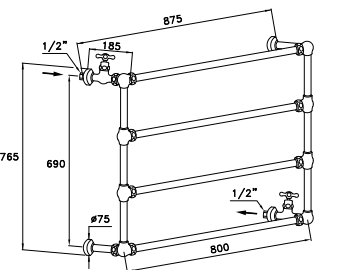

CROMO- CHROME		RM 07001 CR00	1.861,00
NICHEL-NICKEL		NI00	2.583,00
NICHEL SPAZ - MATT NICKEL - NICKEL MAT		NI01	2.713,00
ORO - GOLD - OR 24 CARATS		AU00	9.434,00
ORO ROSA - ROSE GOLD- OR ROSE		AU02	7.547,00
ARGENTO - SILVER - ARGENT		AG00	8.490,00
BRONZO - BRONZE		BZ00	3.115,00
BRONZO SCURO - DARK BRONZE - BRONZE NOIR		BZ01	3.115,00
PVD OTTONE - BRASS- LAITON	LUCIDO/SHINY/BRILLANT	PV01	3.115,00
	SATINATO/SATIN/SATINÉ	PV06	3.115,00
	SPAZZOLATO/BRUSHED/BROSSÉ	PV13	3.115,00
PVD NICHEL - NICKEL	LUCIDO/SHINY/BRILLANT	PV02	3.115,00
	SATINATO/SATIN/SATINÉ	PV14	3.115,00
	SPAZZOLATO/BRUSHED/BROSSÉ	PV05	3.115,00
PVD RAME - COPPER-CUIVRE	LUCIDO/SHINY/BRILLANT	PV16	3.115,00
	SATINATO/SATIN/SATINÉ	PV11	3.115,00
	SPAZZOLATO/BRUSHED/BROSSÉ	PV09	3.115,00
PVD NERO - BLACK - NOIR	LUCIDO/SHINY/BRILLANT	PV18	3.443,00
	SATINATO/SATIN/SATINÉ	PV17	3.443,00
	SPAZZOLATO/BRUSHED/BROSSÉ	PV10	3.443,00