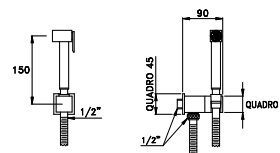

CROMO- CHROME		BQ 03124	CR00	442,00
NICHEL-NICKEL			NI00	588,00
NICHEL SPAZ - MATT NICKEL - NICKEL MAT			NI01	613,00
ORO - GOLD - OR 24 CARATS			AU00	1.500,00
ORO ROSA - ROSE GOLD- OR ROSE			AU02	1.183,00
BRONZO - BRONZE			BZ00	706,00
BRONZO SCURO - DARK BRONZE - BRONZE NOIR			BZ01	706,00
PVD	LUCIDO/SHINY/BRILLANT		PV01	706,00
	SATINATO/SATIN/SATINÉ		PV06	706,00
	SPAZZOLATO/BRUSHED/BROSSÉ		PV13	706,00
PVD	LUCIDO/SHINY/BRILLANT		PV02	706,00
	SATINATO/SATIN/SATINÉ		PV14	706,00
	SPAZZOLATO/BRUSHED/BROSSÉ		PV05	706,00
PVD	LUCIDO/SHINY/BRILLANT		PV16	706,00
	SATINATO/SATIN/SATINÉ		PV11	706,00
	SPAZZOLATO/BRUSHED/BROSSÉ		PV09	706,00
PVD	LUCIDO/SHINY/BRILLANT		PV18	815,00
	SATINATO/SATIN/SATINÉ		PV17	815,00
	SPAZZOLATO/BRUSHED/BROSSÉ		PV10	815,00