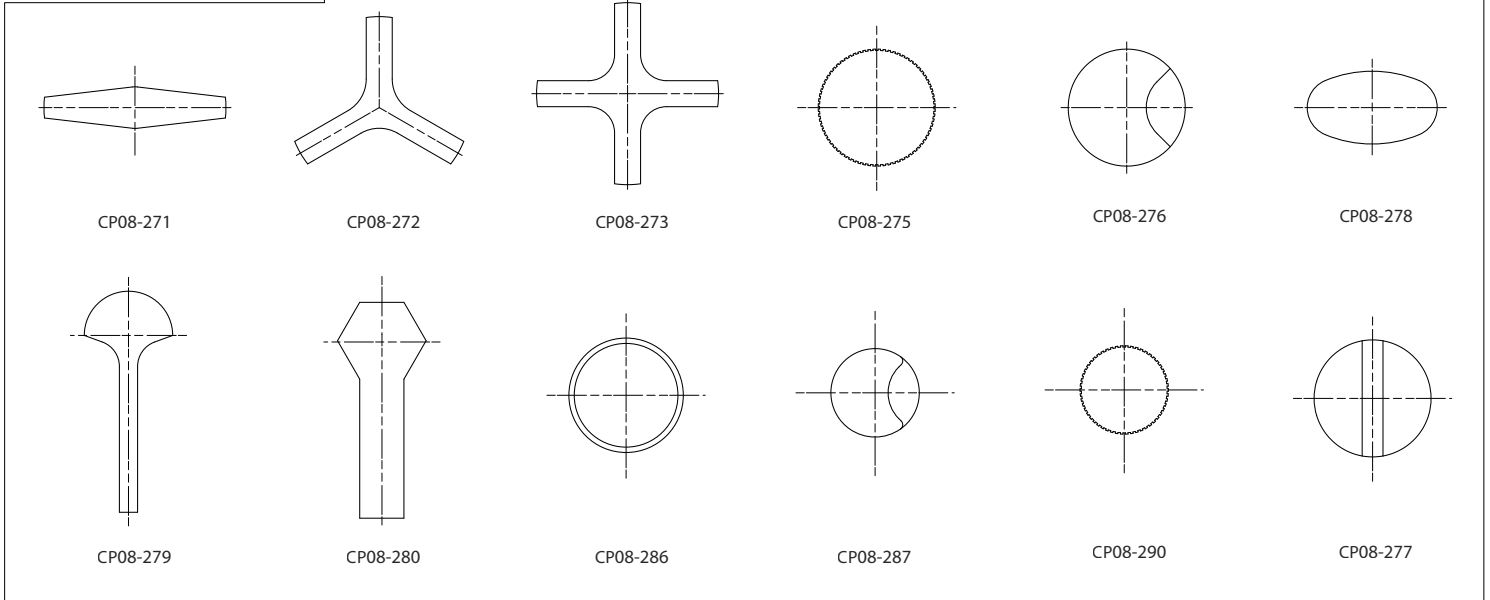

Maniglia - Handle - Poignée

Cappuccio - Rosette - Rosace

Rosone - Base - Embase

Bocca - Spout - Bec

Maniglia - Handle - Poignée

Cappuccio - Rosette - Rosace

Rosone - Base - Embase

Bocca - Spout - Bec