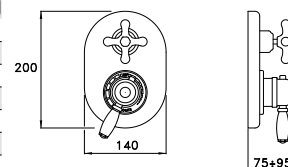

CROMO - CHROME		RM 06016 CR00	508,00
NICHEL-NICKEL		NI00	686,00
NICHEL SPAZ - MATT NICKEL - NICKEL MAT		NI01	719,00
ORO - GOLD - OR 24 CARATS		AU00	1.776,00
ORO ROSA - ROSE GOLD- OR ROSE		AU02	1.243,00
ARGENTO - SILVER - ARGENT		AG00	1.598,00
BRONZO - BRONZE		BZ00	862,00
BRONZO SCURO - DARK BRONZE - BRONZE NOIR		BZ01	862,00
PVD	LUCIDO/SHINY/BRILLANT	PV01	862,00
PVD	SATINATO/SATIN/SATINÉ	PV06	862,00
PVD	SPAZZOLATO/BRUSHED/BROSSE	PV13	862,00
PVD	LUCIDO/SHINY/BRILLANT	PV02	862,00
PVD	SATINATO/SATIN/SATINÉ	PV14	862,00
PVD	SPAZZOLATO/BRUSHED/BROSSE	PV05	862,00
PVD	LUCIDO/SHINY/BRILLANT	PV16	862,00
PVD	SATINATO/SATIN/SATINÉ	PV11	862,00
PVD	SPAZZOLATO/BRUSHED/BROSSE	PV09	862,00
PVD	LUCIDO/SHINY/BRILLANT	PV18	937,00
PVD	SATINATO/SATIN/SATINÉ	PV17	937,00
PVD	SPAZZOLATO/BRUSHED/BROSSE	PV10	937,00