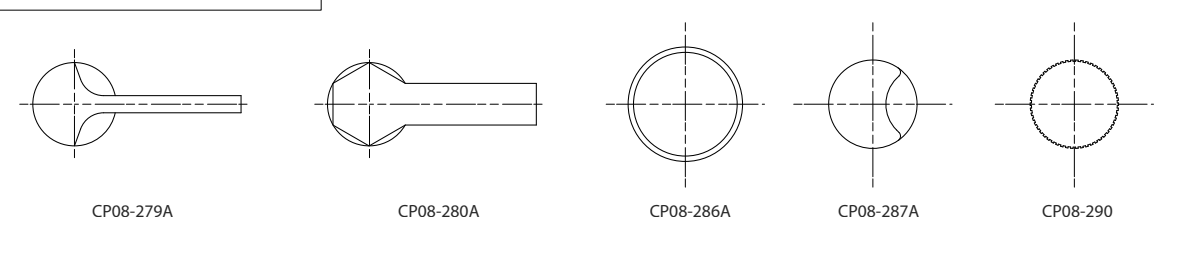

Maniglia - Handle - Poignée