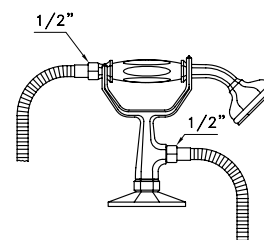

CROMO- CHROME		EC 03120 CR00	629,00
NICHEL-NICKEL		NI00	849,00
NICHEL SPAZ - MATT NICKEL - NICKEL MAT		NI01	891,00
ORO - GOLD - OR 24 CARATS		AU00	2.134,00
ORO ROSA - ROSE GOLD- OR ROSE		AU02	1.709,00
ARGENTO - SILVER - ARGENT		AG00	1.921,00
BRONZO - BRONZE		BZ00	1.038,00
BRONZO SCURO - DARK BRONZE - BRONZE NOIR		BZ01	1.038,00
PVD OTTONE - BRASS- LAITON	LUCIDO/SHINY/BRILLANT	PV01	1.038,00
	SATINATO/SATIN/SATINÉ	PV06	1.038,00
	SPAZZOLATO/BRUSHED/BROSSÉ	PV13	1.038,00
PVD NICHEL - NICKEL	LUCIDO/SHINY/BRILLANT	PV02	1.038,00
	SATINATO/SATIN/SATINÉ	PV14	1.038,00
	SPAZZOLATO/BRUSHED/BROSSÉ	PV05	1.038,00
PVD RAME - COPPER-CUIVRE	LUCIDO/SHINY/BRILLANT	PV16	1.038,00
	SATINATO/SATIN/SATINÉ	PV11	1.038,00
	SPAZZOLATO/BRUSHED/BROSSÉ	PV09	1.038,00
PVD NERO - BLACK - NOIR	LUCIDO/SHINY/BRILLANT	PV18	1.162,00
	SATINATO/SATIN/SATINÉ	PV17	1.162,00
	SPAZZOLATO/BRUSHED/BROSSÉ	PV10	1.162,00