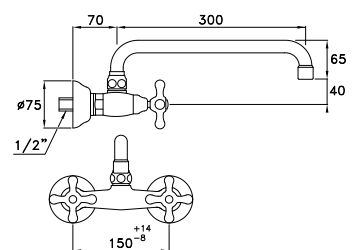

ROMA 3245/300

Gruppo per lavello a parete bocca alta lunghezza 300 mm
Wall mounted mixer, high swinging spout, aerator, spout length 300 mm
Mélangeur d'évier mural apparent et bec orientable longueur 300 mm

CROMO- CHROME		RM	04007	CR00	428,00
NICHEL-NICKEL				NI00	511,00
NICHEL SPAZ - MATT NICKEL - NICKEL MAT				NI01	537,00
ORO - GOLD - OR 24 CARATS				AU00	1.321,00
ORO ROSA - ROSE GOLD- OR ROSE				AU02	1.055,00
ARGENTO - SILVER - ARGENT				AG00	1.180,00
BRONZO - BRONZE				BZ00	629,00
BRONZO SCURO - DARK BRONZE - BRONZE NOIR				BZ01	629,00
PVD OTTONE - BRASS- LAITON	LUCIDO/SHINY/BRILLANT			PV01	629,00
	SATINATO/SATIN/SATINÉ			PV06	629,00
	SPAZZOLATO/BRUSHED/BROSSÉ			PV13	629,00
PVD NICHEL - NICKEL	LUCIDO/SHINY/BRILLANT			PV02	629,00
	SATINATO/SATIN/SATINÉ			PV14	629,00
	SPAZZOLATO/BRUSHED/BROSSÉ			PV05	629,00
PVD RAME - COPPER-CUIVRE	LUCIDO/SHINY/BRILLANT			PV16	629,00
	SATINATO/SATIN/SATINÉ			PV11	629,00
	SPAZZOLATO/BRUSHED/BROSSÉ			PV09	629,00
PVD NERO - BLACK - NOIR	LUCIDO/SHINY/BRILLANT			PV18	792,00
	SATINATO/SATIN/SATINÉ			PV17	792,00
	SPAZZOLATO/BRUSHED/BROSSÉ			PV10	792,00