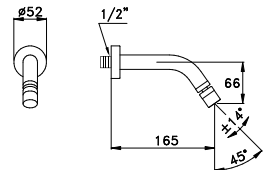

868

Bocca di erogazione a parete per lavabo, snodata

Wall-mounted washbasin spout, swivelling aerator

Bec mural pour lavabo, mousseur orientable à la sortie

CROMO- CHROME		UN 09006 CR00	110,00
NICHEL-NICKEL		NI00	146,00
NICHEL SPAZ - MATT NICKEL - NICKEL MAT		NI01	153,00
ORO - GOLD - OR 24 CARATS		AU00	372,00
ORO ROSA - ROSE GOLD- OR ROSE		AU02	292,00
BRONZO - BRONZE		BZ00	175,00
BRONZO SCURO - DARK BRONZE - BRONZE NOIR		BZ01	175,00
PVD OTTONE - BRASS- LAITON	LUCIDO/SHINY/BRILLANT	PV01	175,00
	SATINATO/SATIN/SATINÉ	PV06	175,00
	SPAZZOLATO/BRUSHED/BROSSÉ	PV13	175,00
PVD NICHEL - NICKEL	LUCIDO/SHINY/BRILLANT	PV02	175,00
	SATINATO/SATIN/SATINÉ	PV14	175,00
	SPAZZOLATO/BRUSHED/BROSSÉ	PV05	175,00
PVD RAME - COPPER-CUIVRE	LUCIDO/SHINY/BRILLANT	PV16	175,00
	SATINATO/SATIN/SATINÉ	PV11	175,00
	SPAZZOLATO/BRUSHED/BROSSÉ	PV09	175,00
PVD NERO - BLACK - NOIR	LUCIDO/SHINY/BRILLANT	PV18	203,00
	SATINATO/SATIN/SATINÉ	PV17	203,00
	SPAZZOLATO/BRUSHED/BROSSÉ	PV10	203,00