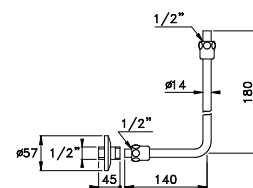

CROMO - CHROME		UN 09302	CR00	68,00
NICHEL-NICKEL			NI00	87,00
NICHEL SPAZ - MATT NICKEL - NICKEL MAT			NI01	92,00
ORO - GOLD - OR 24 CARATS			AU00	288,00
ORO ROSA - ROSE GOLD- OR ROSE			AU02	204,00
BRONZO - BRONZE			BZ00	107,00
BRONZO SCURO - DARK BRONZE - BRONZE NOIR			BZ01	107,00
PVD	LUCIDO/SHINY/BRILLANT		PV01	107,00
	SATINATO/SATIN/SATINÉ		PV06	107,00
	SPAZZOLATO/BRUSHED/BROSSÉ		PV13	107,00
PVD	LUCIDO/SHINY/BRILLANT		PV02	107,00
	SATINATO/SATIN/SATINÉ		PV14	107,00
	SPAZZOLATO/BRUSHED/BROSSÉ		PV05	107,00
PVD	LUCIDO/SHINY/BRILLANT		PV16	107,00
	SATINATO/SATIN/SATINÉ		PV11	107,00
	SPAZZOLATO/BRUSHED/BROSSÉ		PV09	107,00
PVD	LUCIDO/SHINY/BRILLANT		PV18	127,00
	SATINATO/SATIN/SATINÉ		PV17	127,00
	SPAZZOLATO/BRUSHED/BROSSÉ		PV10	127,00