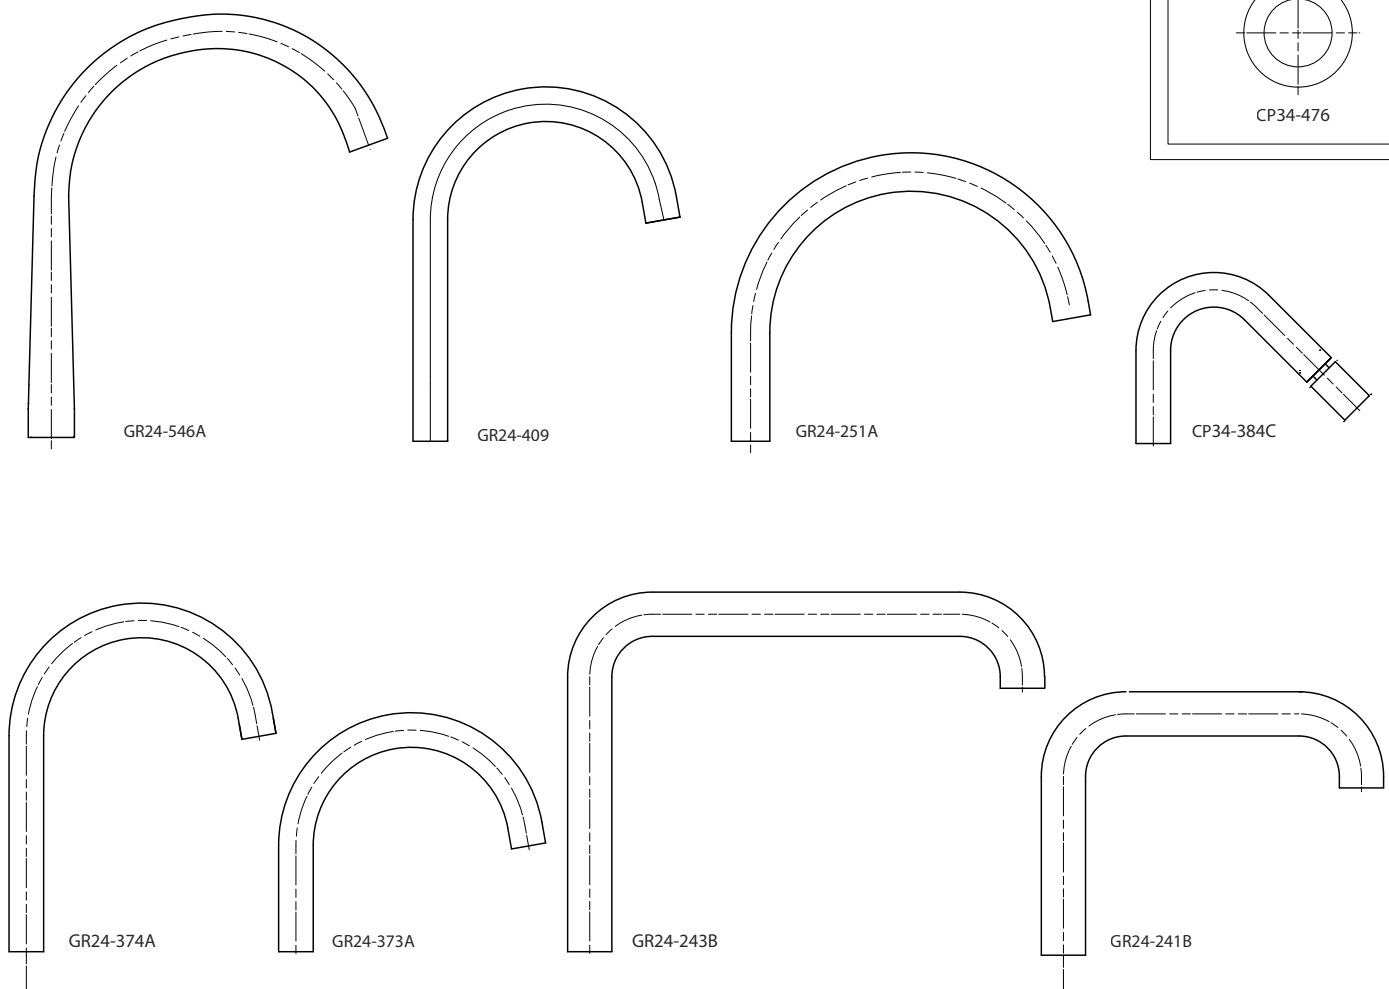

Maniglia - Handle - Poignée

Cappuccio - Rosette - Rosace

Rosone - Base - Embase

Bocca - Spout - Bec

Maniglia - Handle - Poignée

Cappuccio - Rosette - Rosace

Rosone - Base - Embase

Bocca - Spout - Bec