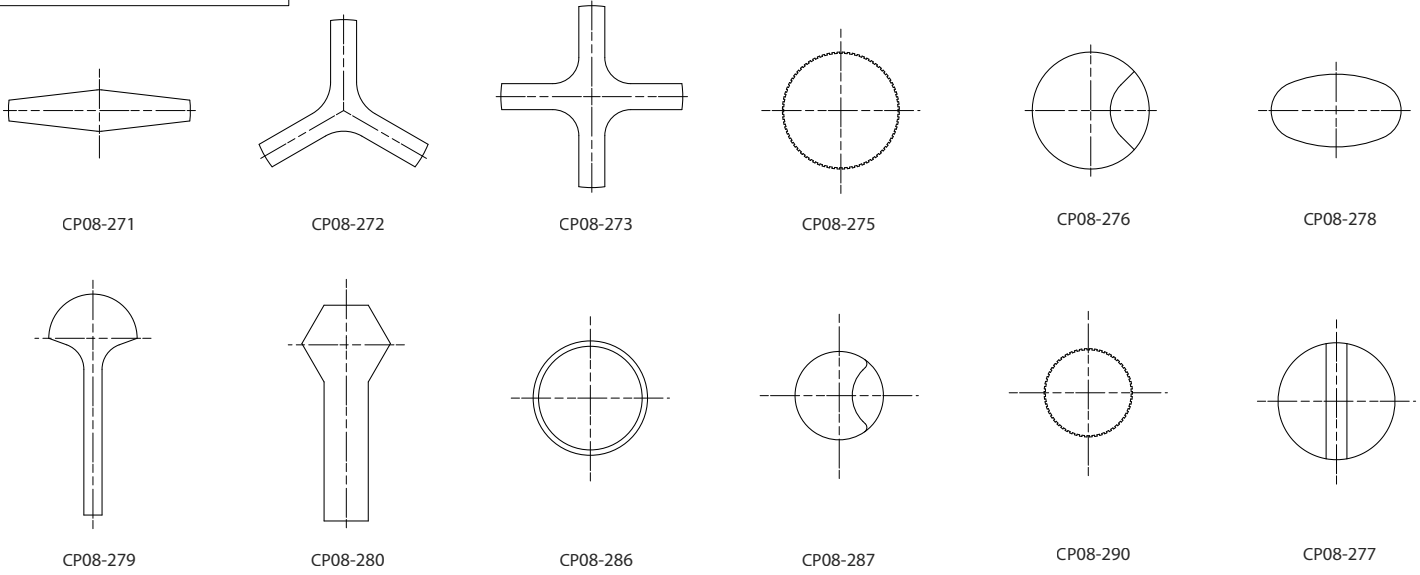

Maniglia - Handle - Poignée