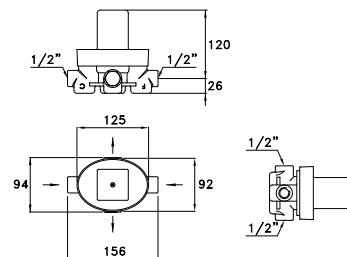

IS3293

Parti incasso per figure IS3293

Concealed body for IS3293 thermostatic mixer

Partie encastrée pour les mitigeurs IS3293

BRONZO - BRONZE **UN 06000 0000 449,00**