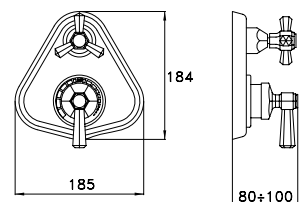

IS3293

Parti incasso per figure IS3293

Concealed body for IS3293 thermostatic mixer

Partie encastrée pour les mitigeurs IS3293

BRONZO - BRONZE

UN 06000 0000

449,00

ECCELSA IS3293 P.V.

Parti in vista per miscelatore termostatico modello monoblocco IS3293

Da installare su parte incasso codice UN 06000 0000

External parts for thermostatic mixer IS3293

To be installed on built-in part code UN 06000 0000

Façade pour mitigeur thermostatique.

A installer sur la partie encastrée UN 06000 0000

CROMO - CHROME

EC 06010 CR00

529,00

NICHEL - NICKEL

NI00

771,00

NICHEL SPAZ - MATT NICKEL - NICKEL MAT

NI01

812,00

ORO - GOLD - OR 24 CARATS

AU00

1.624,00

ORO ROSA - ROSE GOLD - OR ROSE

AU02

1.300,00

ARGENTO - SILVER - ARGENT

AG00

1.399,00

BRONZO - BRONZE

BZ00

846,00

BRONZO SCURO - DARK BRONZE - BRONZE NOIR

BZ01

846,00

PVD

LUCIDO/SHINY/BRILLANT

PV01

846,00

OTTONE - BRASS - LAITON

SATINATO/SATIN/SATINÉ

PV06

846,00

SPAZZOLATO/BRUSHED/BROSSE

PV13

846,00

PVD

LUCIDO/SHINY/BRILLANT

PV02

846,00

NICHEL - NICKEL

SATINATO/SATIN/SATINÉ

PV14

846,00

SPAZZOLATO/BRUSHED/BROSSE

PV05

846,00

PVD

LUCIDO/SHINY/BRILLANT

PV16

846,00

RAME - COPPER-CUIVRE

SATINATO/SATIN/SATINÉ

PV11

846,00

SPAZZOLATO/BRUSHED/BROSSE

PV09

846,00

PVD

LUCIDO/SHINY/BRILLANT

PV18

980,00

NERO - BLACK - NOIR

SATINATO/SATIN/SATINÉ

PV17

980,00

SPAZZOLATO/BRUSHED/BROSSE

PV10

980,00

IS3292

Parti incasso per figure IS3292

Concealed body for IS3292 thermostatic mixer

Partie encastrée pour les mitigeurs IS3292

BRONZO - BRONZE

UN 06001 0000

536,00

ECCELSA IS3292 P.V.

Parti in vista per miscelatore termostatico modello monoblocco IS3292 con rubinetto

Da installare su parte incasso codice UN 06001 0000

External parts for one way thermostatic mixer IS3292

To be installed on built-in part code UN 06001 0000