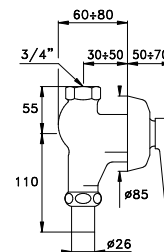

CROMO- CHROME		UN 08100 CR00	272,00
NICHEL - NICKEL		NI00	362,00
NICHEL SPAZ - MATT NICKEL - NICKEL MAT		NI01	378,00
ORO - GOLD - OR 24 CARATS		AU00	923,00
ORO ROSA - ROSE GOLD- OR ROSE		AU02	728,00
BRONZO - BRONZE		BZ00	434,00
BRONZO SCURO - DARK BRONZE - BRONZE NOIR		BZ01	434,00
PVD	LUCIDO/SHINY/BRILLANT	PV01	434,00
OTTONE - BRASS- LAITON	SATINATO/SATIN/SATINÉ	PV06	434,00
	SPAZZOLATO/BRUSHED/BROSSÉ	PV13	434,00
PVD	LUCIDO/SHINY/BRILLANT	PV02	434,00
NICHEL - NICKEL	SATINATO/SATIN/SATINÉ	PV14	434,00
	SPAZZOLATO/BRUSHED/BROSSÉ	PV05	434,00
PVD	LUCIDO/SHINY/BRILLANT	PV16	434,00
RAME - COPPER-CUIVRE	SATINATO/SATIN/SATINÉ	PV11	434,00
	SPAZZOLATO/BRUSHED/BROSSÉ	PV09	434,00
PVD	LUCIDO/SHINY/BRILLANT	PV18	502,00
NERO - BLACK - NOIR	SATINATO/SATIN/SATINÉ	PV17	502,00
	SPAZZOLATO/BRUSHED/BROSSÉ	PV10	502,00