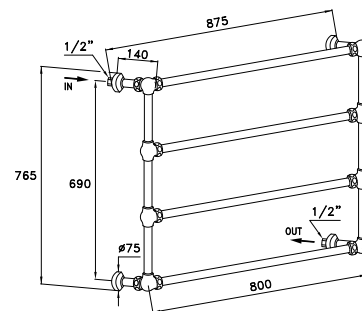

CROMO- CHROME		UN 07005 CR00	1.538,00
NICHEL-NICKEL		NI00	2.103,00
NICHEL SPAZ - MATT NICKEL - NICKEL MAT		NI01	2.210,00
ORO - GOLD - OR 24 CARATS		AU00	7.890,00
ORO ROSA - ROSE GOLD- OR ROSE		AU02	5.523,00
ARGENTO - SILVER - ARGENT		AG00	6.942,00
BRONZO - BRONZE		BZ00	2.494,00
BRONZO SCURO - DARK BRONZE - BRONZE NOIR		BZ01	2.494,00
	LUCIDO/SHINY/BRILLANT	PV01	2.494,00
PVD	SATINATO/SATIN/SATINÉ	PV06	2.494,00
OTTONE - BRASS- LAITON	SPAZZOLATO/BRUSHED/BROSSE	PV13	2.494,00
	LUCIDO/SHINY/BRILLANT	PV02	2.494,00
PVD	SATINATO/SATIN/SATINÉ	PV14	2.494,00
NICHEL - NICKEL	SPAZZOLATO/BRUSHED/BROSSE	PV05	2.494,00
	LUCIDO/SHINY/BRILLANT	PV16	2.494,00
PVD	SATINATO/SATIN/SATINÉ	PV11	2.494,00
RAME - COPPER-CUIVRE	SPAZZOLATO/BRUSHED/BROSSE	PV09	2.494,00
	LUCIDO/SHINY/BRILLANT	PV18	2.845,00
PVD	SATINATO/SATIN/SATINÉ	PV17	2.845,00
NERO - BLACK - NOIR	SPAZZOLATO/BRUSHED/BROSSE	PV10	2.845,00