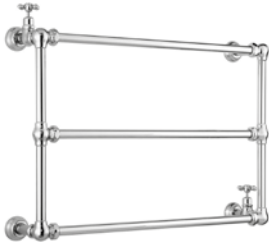

ROMA 981B

Scaldabiancheria a parete con sistema di sfogo d'aria a tre tubi orizzontali, con rubinetto di entrata e uscita con maniglia Roma

Interasse tra gli attacchi:

in verticale 560 mm (fisso)

in orizzontale 800 mm (può essere ridotto al momento dell'ordine)

Wall mounted towel-warmer, with three horizontal pipes, inlet/outlet valve with Roma handle, air drain

Distance between connection:

in vertical 560 mm (fixed);

in horizontal 800 mm (can be shortened at order moment)

Sèche serviettes à 3 barres, robinet d'entrée et sortie avec poignée Roma, avec purgeur

Entraxe verticale (fixe): 560 mm

Entraxe horizontale (variable): 800 mm

CROMO- CHROME		RM 07000 CR00	1.446,00
NICHEL-NICKEL		NI00	2.021,00
NICHEL SPAZ - MATT NICKEL - NICKEL MAT		NI01	2.120,00
ORO - GOLD - OR 24 CARATS		AU00	7.394,00
ORO ROSA - ROSE GOLD- OR ROSE		AU02	5.916,00
ARGENTO - SILVER - ARGENT		AG00	6.653,00
BRONZO - BRONZE		BZ00	2.466,00
BRONZO SCURO - DARK BRONZE - BRONZE NOIR		BZ01	2.466,00
PVD OTTONE - BRASS- LAITON	LUCIDO/SHINY/BRILLANT	PV01	2.466,00
	SATINATO/SATIN/SATINÉ	PV06	2.466,00
	SPAZZOLATO/BRUSHED/BROSSÉ	PV13	2.466,00
PVD NICHEL - NICKEL	LUCIDO/SHINY/BRILLANT	PV02	2.466,00
	SATINATO/SATIN/SATINÉ	PV14	2.466,00
	SPAZZOLATO/BRUSHED/BROSSÉ	PV05	2.466,00
PVD RAME - COPPER-CUIVRE	LUCIDO/SHINY/BRILLANT	PV16	2.466,00
	SATINATO/SATIN/SATINÉ	PV11	2.466,00
	SPAZZOLATO/BRUSHED/BROSSÉ	PV09	2.466,00
PVD NERO - BLACK - NOIR	LUCIDO/SHINY/BRILLANT	PV18	2.674,00
	SATINATO/SATIN/SATINÉ	PV17	2.674,00
	SPAZZOLATO/BRUSHED/BROSSÉ	PV10	2.674,00

ROMA 983B

Scaldabiancheria a parete con sistema di sfogo d'aria a quattro tubi orizzontali, con rubinetto di entrata e uscita con maniglia Roma

Interasse tra gli attacchi:

in verticale 690 mm (fisso);

in orizzontale 800 mm (può essere ridotto al momento dell'ordine)

Wall mounted towel-warmer, with four horizontal pipes, inlet/outlet valve with Roma handle, air drain

Distance between connection:

in vertical 690 mm (fixed);

in horizontal 800 mm (can be shortened at order moment)

Sèche serviettes à 4 barres, robinet d'entrée et sortie avec poignée Roma, avec purgeur

Entraxe verticale (fixe): 690 mm

Entraxe horizontale (variable): 800 mm