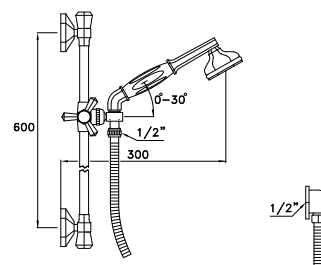

CROMO- CHROME		EC 03103 CR00	883,00
NICHEL-NICKEL		NI00	1.192,00
NICHEL SPAZ - MATT NICKEL - NICKEL MAT		NI01	1.252,00
ORO - GOLD - OR 24 CARATS		AU00	3.090,00
ORO ROSA - ROSE GOLD- OR ROSE		AU02	2.162,00
ARGENTO - SILVER - ARGENT		AG00	2.781,00
BRONZO - BRONZE		BZ00	1.502,00
BRONZO SCURO - DARK BRONZE - BRONZE NOIR		BZ01	1.502,00
PVD OTTONE - BRASS- LAITON	LUCIDO/SHINY/BRILLANT	PV01	1.502,00
	SATINATO/SATIN/SATINÉ	PV06	1.502,00
	SPAZZOLATO/BRUSHED/BROSSÉ	PV13	1.502,00
PVD NICHEL - NICKEL	LUCIDO/SHINY/BRILLANT	PV02	1.502,00
	SATINATO/SATIN/SATINÉ	PV14	1.502,00
	SPAZZOLATO/BRUSHED/BROSSÉ	PV05	1.502,00
PVD RAME - COPPER-CUIVRE	LUCIDO/SHINY/BRILLANT	PV16	1.502,00
	SATINATO/SATIN/SATINÉ	PV11	1.502,00
	SPAZZOLATO/BRUSHED/BROSSÉ	PV09	1.502,00
PVD NERO - BLACK - NOIR	LUCIDO/SHINY/BRILLANT	PV18	1.633,00
	SATINATO/SATIN/SATINÉ	PV17	1.633,00
	SPAZZOLATO/BRUSHED/BROSSÉ	PV10	1.633,00