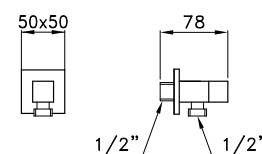

3194

Rubinetto di erogazione a parete

Wall mounted mixer

Robinet simple mural

CROMO- CHROME		BQ 04003 CR00	122,00
NICHEL-NICKEL		NI00	164,00
NICHEL SPAZ - MATT NICKEL - NICKEL MAT		NI01	171,00
ORO - GOLD - OR 24 CARATS		AU00	418,00
ORO ROSA - ROSE GOLD- OR ROSE		AU02	330,00
ARGENTO - SILVER - ARGENT		AG00	399,00
BRONZO - BRONZE		BZ00	197,00
BRONZO SCURO - DARK BRONZE - BRONZE NOIR		BZ01	197,00
PVD OTTONE - BRASS- LAITON	LUCIDO/SHINY/BRILLANT	PV01	197,00
	SATINATO/SATIN/SATINÉ	PV06	197,00
	SPAZZOLATO/BRUSHED/BROSSE	PV13	197,00
PVD NICHEL - NICKEL	LUCIDO/SHINY/BRILLANT	PV02	197,00
	SATINATO/SATIN/SATINÉ	PV14	197,00
	SPAZZOLATO/BRUSHED/BROSSE	PV05	197,00
PVD RAME - COPPER-CUIVRE	LUCIDO/SHINY/BRILLANT	PV16	197,00
	SATINATO/SATIN/SATINÉ	PV11	197,00
	SPAZZOLATO/BRUSHED/BROSSE	PV09	197,00
PVD NERO - BLACK - NOIR	LUCIDO/SHINY/BRILLANT	PV18	227,00
	SATINATO/SATIN/SATINÉ	PV17	227,00
	SPAZZOLATO/BRUSHED/BROSSE	PV10	227,00