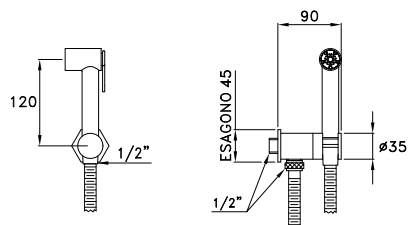

309Q

Doccia a mano modello Shut-Off in ottone, leva con ritorno automatico, supporto fisso e flessibile

Shut-off hand shower, with automatic return lever, support with integrated water inlet

Douchette en laiton Shut-Off avec manette de retour automatique, support fixe et flexible