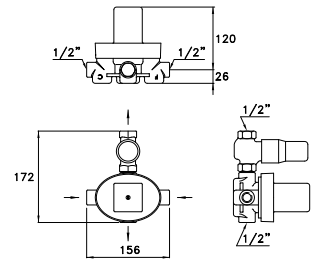

IS3292

Parti incasso per figure IS3292

Concealed body for IS3292 thermostatic mixer

Partie encastrée pour les mitigeurs IS3292

BRONZO - BRONZE

UN 06001 0000

536,00