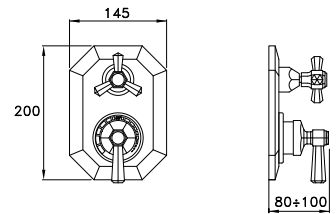

EC 06016 CR00	619,00
CROMO - CHROME			
NICHEL - NICKEL		NI00	839,00
NICHEL SPAZ - MATT NICKEL - NICKEL MAT		NI01	880,00
ORO - GOLD - OR 24 CARATS		AU00	2.172,00
ORO ROSA - ROSE GOLD - OR ROSE		AU02	1.521,00
ARGENTO - SILVER - ARGENT		AG00	1.955,00
BRONZO - BRONZE		BZ00	1.054,00
BRONZO SCURO - DARK BRONZE - BRONZE NOIR		BZ01	1.054,00
PVD	LUCIDO/SHINY/BRILLANT	PV01	1.054,00
OTTONE - BRASS - LAITON	SATINATO/SATIN/SATINÉ	PV06	1.054,00
	SPAZZOLATO/BRUSHED/BROSSÉ	PV13	1.054,00
PVD	LUCIDO/SHINY/BRILLANT	PV02	1.054,00
NICHEL - NICKEL	SATINATO/SATIN/SATINÉ	PV14	1.054,00
	SPAZZOLATO/BRUSHED/BROSSÉ	PV05	1.054,00
PVD	LUCIDO/SHINY/BRILLANT	PV16	1.054,00
RAME - COPPER-CUIVRE	SATINATO/SATIN/SATINÉ	PV11	1.054,00
	SPAZZOLATO/BRUSHED/BROSSÉ	PV09	1.054,00
PVD	LUCIDO/SHINY/BRILLANT	PV18	1.148,00
NERO - BLACK - NOIR	SATINATO/SATIN/SATINÉ	PV17	1.148,00
	SPAZZOLATO/BRUSHED/BROSSÉ	PV10	1.148,00