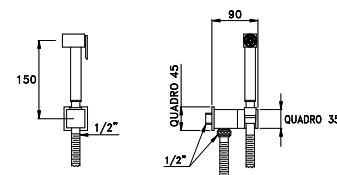

309AQ

Doccia a mano modello Shut-Off, leva con ritorno automatico e supporto

Shut-off hand shower, lever with automatic return and support

Douchette Shut-Off avec manette de retour automatique et support

CROMO - CHROME		BQ 03124	CR00	442,00
NICHEL - NICKEL			NI00	588,00
NICHEL SPAZ - MATT NICKEL - NICKEL MAT			NI01	613,00
ORO - GOLD - OR 24 CARATS			AU00	1.500,00
ORO ROSA - ROSE GOLD- OR ROSE			AU02	1.183,00
BRONZO - BRONZE			BZ00	706,00
BRONZO SCURO - DARK BRONZE - BRONZE NOIR			BZ01	706,00
PVD OTTONE - BRASS- LAITON	LUCIDO/SHINY/BRILLANT		PV01	706,00
	SATINATO/SATIN/SATINÉ		PV06	706,00
	SPAZZOLATO/BRUSHED/BROSSE		PV13	706,00
PVD NICHEL - NICKEL	LUCIDO/SHINY/BRILLANT		PV02	706,00
	SATINATO/SATIN/SATINÉ		PV14	706,00
	SPAZZOLATO/BRUSHED/BROSSE		PV05	706,00
PVD RAME - COPPER-CUIVRE	LUCIDO/SHINY/BRILLANT		PV16	706,00
	SATINATO/SATIN/SATINÉ		PV11	706,00
	SPAZZOLATO/BRUSHED/BROSSE		PV09	706,00
PVD NERO - BLACK - NOIR	LUCIDO/SHINY/BRILLANT		PV18	815,00
	SATINATO/SATIN/SATINÉ		PV17	815,00
	SPAZZOLATO/BRUSHED/BROSSE		PV10	815,00