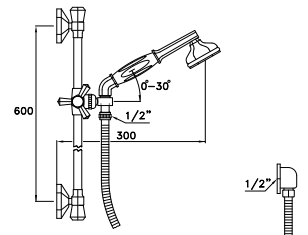

CROMO- CHROME		EC 03103 CR00	883,00
NICHEL-NICKEL		NI00	1.192,00
NICHEL SPAZ - MATT NICKEL - NICKEL MAT		NI01	1.252,00
ORO - GOLD - OR 24 CARATS		AU00	3.090,00
ORO ROSA - ROSE GOLD- OR ROSE		AU02	2.162,00
ARGENTO - SILVER - ARGENT		AG00	2.781,00
BRONZO - BRONZE		BZ00	1.502,00
BRONZO SCURO - DARK BRONZE - BRONZE NOIR		BZ01	1.502,00
PVD OTTONE - BRASS- LAITON	LUCIDO/SHINY/BRILLANT	PV01	1.502,00
	SATINATO/SATIN/SATINÉ	PV06	1.502,00
	SPAZZOLATO/BRUSHED/BROSSE	PV13	1.502,00
PVD NICHEL - NICKEL	LUCIDO/SHINY/BRILLANT	PV02	1.502,00
	SATINATO/SATIN/SATINÉ	PV14	1.502,00
	SPAZZOLATO/BRUSHED/BROSSE	PV05	1.502,00
PVD RAME - COPPER-CUIVRE	LUCIDO/SHINY/BRILLANT	PV16	1.502,00
	SATINATO/SATIN/SATINÉ	PV11	1.502,00
	SPAZZOLATO/BRUSHED/BROSSE	PV09	1.502,00
PVD NERO - BLACK - NOIR	LUCIDO/SHINY/BRILLANT	PV18	1.633,00
	SATINATO/SATIN/SATINÉ	PV17	1.633,00
	SPAZZOLATO/BRUSHED/BROSSE	PV10	1.633,00