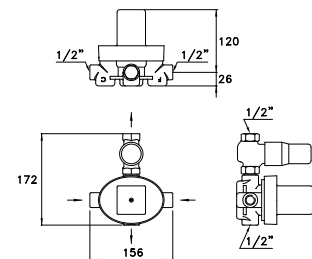

IS3292

Parti incasso per figure IS3292

Concealed body for IS3292 thermostatic mixer

Partie encastrée pour les mitigeurs IS3292

BRONZO - BRONZE

UN 06001 0000 536,00