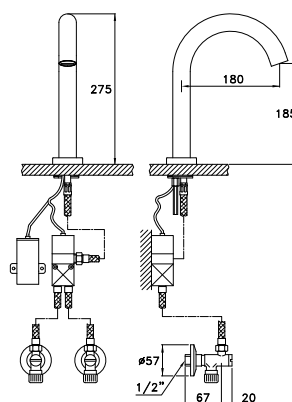

TELETRON TONDO 6202

Rubinetti elettronico con sensore infrarossi, alimentazione a batteria al litio con kit portabatteria IP67 completo di 2 rubinetti filtro-arresto-regolazione. Funzione sicurezza antiallagamento

Electronic tap, infrared sensors, lithium battery with 2 filter taps, stopping and flow regulating.

Anti-flooding system

Robinet électronique deux arrivées d'eau, capteur infrarouge, batterie au lithium avec deux robinets d'arrêt et réglage de débit et filtre. Fonction de sécurité anti-débordement.

CROMO- CHROME		UN 05001 CR00	649,00
NICHEL-NICKEL		NI00	863,00
NICHEL SPAZ - MATT NICKEL - NICKEL MAT		NI01	901,00
ORO - GOLD - OR 24 CARATS		AU00	2.202,00
ORO ROSA - ROSE GOLD- OR ROSE		AU02	1.738,00
BRONZO - BRONZE		BZ00	1.037,00
BRONZO SCURO - DARK BRONZE - BRONZE NOIR		BZ01	1.037,00
PVD	BRILLANTE/SHINING/BRILLANT	PV01	1.037,00
OTTONE - BRASS- LAITON	SATINATO/SATIN/SATINE	PV06	1.037,00
	SPAZZOLATO/MATT/MAT	PV13	1.037,00
PVD	BRILLANTE/SHINING/BRILLANT	PV02	1.037,00
NICHEL - NIKEL	SATINATO/SATIN/SATINE	PV14	1.037,00
	SPAZZOLATO/MATT/MAT	PV05	1.037,00
PVD	BRILLANTE/SHINING/BRILLANT	PV16	1.037,00
RAME - COPPER-CUIVRE	SATINATO/SATIN/SATINE	PV11	1.037,00
	SPAZZOLATO/MATT/MAT	PV09	1.037,00
PVD	BRILLANTE/SHINING/BRILLANT	PV18	1.200,00
NERO - BLACK - NOIR	SATINATO/SATIN/SATINE	PV17	1.200,00
	SPAZZOLATO/MATT/MAT	PV10	1.200,00