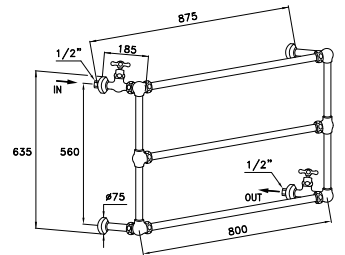

ROMA 981B

Scaldabiancheria a parete con sistema di sfogo d'aria a tre tubi orizzontali, con rubinetto di entrata e uscita con maniglia Roma

Interasse tra gli attacchi:

in verticale 560 mm (fisso)

in orizzontale 800 mm (può essere ridotto al momento dell'ordine)

Wall mounted towel-warmer, with three horizontal pipes, inlet/outlet valve with Roma handle, air drain

Distance between connection:

in vertical 560 mm (fixed);

in horizontal 800 mm (can be shortened at order moment)

Sèche serviettes à 3 barres, robinet d'entrée et sortie avec poignée Roma, avec purgeur

Entraxe verticale (fixe): 560 mm

Entraxe horizontale (variable): 800 mm

CROMO- CHROME		RM 07000 CR00	1.446,00
NICHEL-NICKEL		NI00	2.021,00
NICHEL SPAZ - MATT NICKEL - NICKEL MAT		NI01	2.120,00
ORO - GOLD - OR 24 CARATS		AU00	7.394,00
ORO ROSA - ROSE GOLD- OR ROSE		AU02	5.916,00
ARGENTO - SILVER - ARGENT		AG00	6.653,00
BRONZO - BRONZE		BZ00	2.466,00
BRONZO SCURO - DARK BRONZE - BRONZE NOIR		BZ01	2.466,00
PVD OTTONE - BRASS- LAITON	LUCIDO/SHINY/BRILLANT	PV01	2.466,00
	SATINATO/SATIN/SATINÉ	PV06	2.466,00
	SPAZZOLATO/BRUSHED/BROSSÉ	PV13	2.466,00
PVD NICHEL - NICKEL	LUCIDO/SHINY/BRILLANT	PV02	2.466,00
	SATINATO/SATIN/SATINÉ	PV14	2.466,00
	SPAZZOLATO/BRUSHED/BROSSÉ	PV05	2.466,00
PVD RAME - COPPER-CUIVRE	LUCIDO/SHINY/BRILLANT	PV16	2.466,00
	SATINATO/SATIN/SATINÉ	PV11	2.466,00
	SPAZZOLATO/BRUSHED/BROSSÉ	PV09	2.466,00
PVD NERO - BLACK - NOIR	LUCIDO/SHINY/BRILLANT	PV18	2.674,00
	SATINATO/SATIN/SATINÉ	PV17	2.674,00
	SPAZZOLATO/BRUSHED/BROSSÉ	PV10	2.674,00

ROMA 983B

Scaldabiancheria a parete con sistema di sfogo d'aria a quattro tubi orizzontali, con rubinetto di entrata e uscita con maniglia Roma

Interasse tra gli attacchi:

in verticale 690 mm (fisso);

in orizzontale 800 mm (può essere ridotto al momento dell'ordine)

Wall mounted towel-warmer, with four horizontal pipes, inlet/outlet valve with Roma handle, air drain

Distance between connection:

in vertical 690 mm (fixed);

in horizontal 800 mm (can be shortened at order moment)

Sèche serviettes à 4 barres, robinet d'entrée et sortie avec poignée Roma, avec purgeur

Entraxe verticale (fixe): 690 mm

Entraxe horizontale (variable): 800 mm