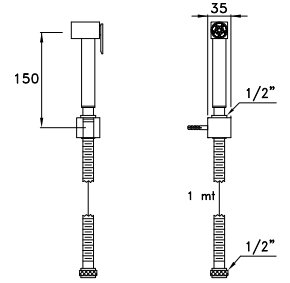

BAMBOO QUADRO 309Q

Doccia a mano modello Shut-Off, leva con ritorno automatico e supporto

Shut-off hand shower, lever with automatic return and support

Douchette Shut-Off avec manette de retour automatique et support

CROMO- CHROME		BQ 03125	CR00	319,00
NICHEL-NICKEL			NI00	424,00
NICHEL SPAZ - MATT NICKEL - NICKEL MAT			NI01	444,00
ORO - GOLD - OR 24 CARATS			AU00	1.083,00
ORO ROSA - ROSE GOLD- OR ROSE			AU02	853,00
BRONZO - BRONZE			BZ00	511,00
BRONZO SCURO - DARK BRONZE - BRONZE NOIR			BZ01	511,00
PVD	LUCIDO/SHINY/BRILLANT		PV01	511,00
OTTONE - BRASS-LAITON	SATINATO/SATIN/SATINÉ		PV06	511,00
	SPAZZOLATO/BRUSHED/BROSSÉ		PV13	511,00
PVD	LUCIDO/SHINY/BRILLANT		PV02	511,00
NICHEL - NICKEL	SATINATO/SATIN/SATINÉ		PV14	511,00
	SPAZZOLATO/BRUSHED/BROSSÉ		PV05	511,00
PVD	LUCIDO/SHINY/BRILLANT		PV16	511,00
RAME - COPPER-CUIVRE	SATINATO/SATIN/SATINÉ		PV11	511,00
	SPAZZOLATO/BRUSHED/BROSSÉ		PV09	511,00
PVD	LUCIDO/SHINY/BRILLANT		PV18	589,00
NERO - BLACK - NOIR	SATINATO/SATIN/SATINÉ		PV17	589,00
	SPAZZOLATO/BRUSHED/BROSSÉ		PV10	589,00