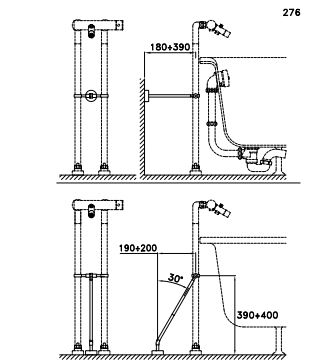

TITIAN 3267/302

Gruppo vasca con doccetta in metallo e saliscendi

Exposed wall mounted bath & shower mixer, hand shower, directional upper wall bracket, 150 cm shower hose.

Mélangeur bain-douche apparent avec douchette sur barre 302