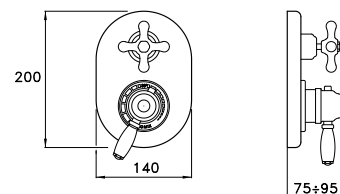

CROMO - CHROME		RM 06017 CR00	508,00
NICHEL - NICKEL		NI00	686,00
NICHEL SPAZ - MATT NICKEL - NICKEL MAT		NI01	719,00
ORO - GOLD - OR 24 CARATS		AU00	1.776,00
ORO ROSA - ROSE GOLD - OR ROSE		AU02	1.243,00
ARGENTO - SILVER - ARGENT		AG00	1.598,00
BRONZO - BRONZE		BZ00	862,00
BRONZO SCURO - DARK BRONZE - BRONZE NOIR		BZ01	862,00
PVD OTTONE - BRASS - LAITON	LUCIDO/SHINY/BRILLANT	PV01	862,00
	SATINATO/SATIN/SATINÉ	PV06	862,00
	SPAZZOLATO/BRUSHED/BROSSÉ	PV13	862,00
PVD NICHEL - NICKEL	LUCIDO/SHINY/BRILLANT	PV02	862,00
	SATINATO/SATIN/SATINÉ	PV14	862,00
	SPAZZOLATO/BRUSHED/BROSSÉ	PV05	862,00
PVD RAME - COPPER-CUIVRE	LUCIDO/SHINY/BRILLANT	PV16	862,00
	SATINATO/SATIN/SATINÉ	PV11	862,00
	SPAZZOLATO/BRUSHED/BROSSÉ	PV09	862,00
PVD NERO - BLACK - NOIR	LUCIDO/SHINY/BRILLANT	PV18	937,00
	SATINATO/SATIN/SATINÉ	PV17	937,00
	SPAZZOLATO/BRUSHED/BROSSÉ	PV10	937,00