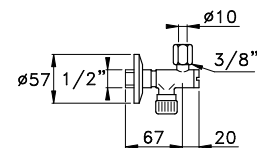

3170MF

Rubinetto di arresto regolazione filtro con comando a volantino

Shutoff-control-filter valve, with handwheel control

Robinet d'arrêt et de réglage avec filtre et poignée

CROMO - CHROME		UN 09300	CR00	79,00
NICHEL-NICKEL			NI00	107,00
NICHEL SPAZ - MATT NICKEL - NICKEL MAT			NI01	112,00
ORO - GOLD - OR 24 CARATS			AU00	253,00
ORO ROSA - ROSE GOLD- OR ROSE			AU02	178,00
BRONZO - BRONZE			BZ00	125,00
BRONZO SCURO - DARK BRONZE - BRONZE NOIR			BZ01	125,00
PVD	LUCIDO/SHINY/BRILLANT		PV01	125,00
	SATINATO/SATIN/SATINÉ		PV06	125,00
	SPAZZOLATO/BRUSHED/BROSSÉ		PV13	125,00
PVD	LUCIDO/SHINY/BRILLANT		PV02	125,00
	SATINATO/SATIN/SATINÉ		PV14	125,00
	SPAZZOLATO/BRUSHED/BROSSÉ		PV05	125,00
PVD	LUCIDO/SHINY/BRILLANT		PV16	125,00
	SATINATO/SATIN/SATINÉ		PV11	125,00
	SPAZZOLATO/BRUSHED/BROSSÉ		PV09	125,00
PVD	LUCIDO/SHINY/BRILLANT		PV18	146,00
	SATINATO/SATIN/SATINÉ		PV17	146,00
	SPAZZOLATO/BRUSHED/BROSSÉ		PV10	146,00