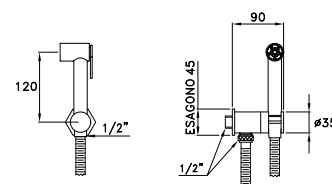

309Q

Doccia a mano modello Shut-Off in ottone, leva con ritorno automatico, supporto fisso e flessibile

Shut-off hand shower, with automatic return lever, support with integrated water inlet

Douchette en laiton Shut-Off avec manette de retour automatique, support fixe et flexible