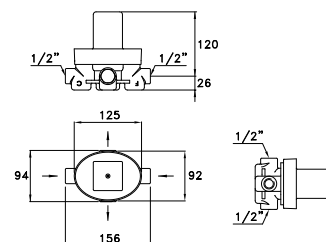

IS3293

Parti incasso per figure IS3293

Concealed body for IS3293 thermostatic mixer

Partie encastrée pour les mitigeurs IS3293

BRONZO - BRONZE **UN 06000 0000 449,00**