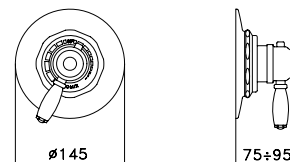

ROMA IS3293 P.V.

Parti in vista per miscelatore termostatico modello monoblocco IS3293

Da installare su parte incasso codice UN 06000 0000

External parts for thermostatic mixer IS3293

To be installed on built-in part code UN 06000 0000

Façade pour mitigeur thermostatique.

A installer sur la partie encastrée UN 06000 0000

CROMO- CHROME	RM 06010 CR00	386,00	
NICHEL-NICKEL	NI00	521,00	
NICHEL SPAZ - MATT NICKEL - NICKEL MAT	NI01	547,00	
ORO - GOLD - OR 24 CARATS	AU00	1.689,00	
ORO ROSA - ROSE GOLD- OR ROSE	AU02	1.351,00	
ARGENTO - SILVER - ARGENT	AG00	1.430,00	
BRONZO - BRONZE	BZ00	656,00	
BRONZO SCURO - DARK BRONZE - BRONZE NOIR	BZ01	656,00	
PVD	LUCIDO/SHINY/BRILLANT	PV01	656,00
OTTONE - BRASS- LAITON	SATINATO/SATIN/SATINÉ	PV06	656,00
	SPAZZOLATO/BRUSHED/BROSSÉ	PV13	656,00
PVD	LUCIDO/SHINY/BRILLANT	PV02	656,00
NICHEL - NICKEL	SATINATO/SATIN/SATINÉ	PV14	656,00
	SPAZZOLATO/BRUSHED/BROSSÉ	PV05	656,00
PVD	LUCIDO/SHINY/BRILLANT	PV16	656,00
RAME - COPPER-CUIVRE	SATINATO/SATIN/SATINÉ	PV11	656,00
	SPAZZOLATO/BRUSHED/BROSSÉ	PV09	656,00
PVD	LUCIDO/SHINY/BRILLANT	PV18	715,00
NERO - BLACK - NOIR	SATINATO/SATIN/SATINÉ	PV17	715,00
	SPAZZOLATO/BRUSHED/BROSSÉ	PV10	715,00