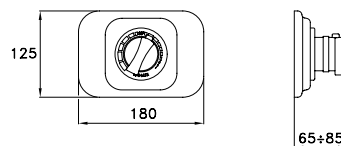

IS3293 P.V.

Parti in vista per miscelatore termostatico modello monoblocco IS3293

Da installare su parte incasso codice UN 06000 0000

External parts for thermostatic mixer IS3293

To be installed on built-in part code UN 06000 0000

Façade pour mitigeur thermostatique.

A installer sur la partie encastrée UN 06000 0000

CROMO- CHROME	UN 06010	CR00	355,00
NICHEL-NICKEL		NI00	556,00
NICHEL SPAZ - MATT NICKEL - NICKEL MAT		NI01	583,00
ORO - GOLD - OR 24 CARATS		AU00	1.689,00
ORO ROSA - ROSE GOLD- OR ROSE		AU02	1.183,00
ARGENTO - SILVER - ARGENT		AG00	1.430,00
BRONZO - BRONZE		BZ00	596,00
BRONZO SCURO - DARK BRONZE - BRONZE NOIR		BZ01	596,00
PVD			
OTTONE - BRASS- LAITON		LUCIDO/SHINY/BRILLANT	PV01 596,00
		SATINATO/SATIN/SATINÉ	PV06 596,00
		SPAZZOLATO/BRUSHED/BROSSÉ	PV13 596,00
PVD			
NICHEL - NICKEL		LUCIDO/SHINY/BRILLANT	PV02 596,00
		SATINATO/SATIN/SATINÉ	PV14 596,00
		SPAZZOLATO/BRUSHED/BROSSÉ	PV05 596,00
PVD			
RAME - COPPER-CUIVRE		LUCIDO/SHINY/BRILLANT	PV16 596,00
		SATINATO/SATIN/SATINÉ	PV11 596,00
		SPAZZOLATO/BRUSHED/BROSSÉ	PV09 596,00
PVD			
NERO - BLACK - NOIR		LUCIDO/SHINY/BRILLANT	PV18 658,00
		SATINATO/SATIN/SATINÉ	PV17 658,00
		SPAZZOLATO/BRUSHED/BROSSÉ	PV10 658,00