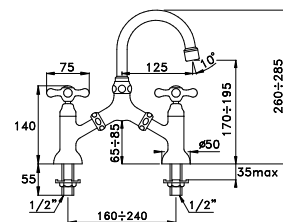

CROMO- CHROME		RM	00001	CR00	468,00
NICHEL-NICKEL				NI00	584,00
NICHEL SPAZ - MATT NICKEL - NICKEL MAT				NI01	613,00
ORO - GOLD - OR 24 CARATS				AU00	1.603,00
ORO ROSA - ROSE GOLD- OR ROSE				AU02	1.281,00
ARGENTO - SILVER - ARGENT				AG00	1.443,00
BRONZO - BRONZE				BZ00	781,00
BRONZO SCURO - DARK BRONZE - BRONZE NOIR				BZ01	781,00
PVD	LUCIDO/SHINY/BRILLANT			PV01	781,00
OTTONE - BRASS- LAITON	SATINATO/SATIN/SATINÉ			PV06	781,00
	SPAZZOLATO/BRUSHED/BROSSÉ			PV13	781,00
PVD	LUCIDO/SHINY/BRILLANT			PV02	781,00
NICHEL - NICKEL	SATINATO/SATIN/SATINÉ			PV14	781,00
	SPAZZOLATO/BRUSHED/BROSSÉ			PV05	781,00
PVD	LUCIDO/SHINY/BRILLANT			PV16	781,00
RAME - COPPER-CUIVRE	SATINATO/SATIN/SATINÉ			PV11	781,00
	SPAZZOLATO/BRUSHED/BROSSÉ			PV09	781,00
PVD	LUCIDO/SHINY/BRILLANT			PV18	868,00
NERO - BLACK - NOIR	SATINATO/SATIN/SATINÉ			PV17	868,00
	SPAZZOLATO/BRUSHED/BROSSÉ			PV10	868,00