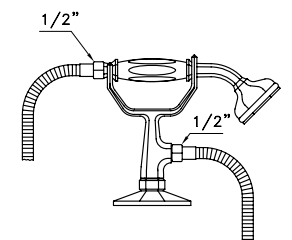

CROMO- CHROME		EC 03120 CR00	629,00
NICHEL-NICKEL		NI00	849,00
NICHEL SPAZ - MATT NICKEL - NICKEL MAT		NI01	891,00
ORO - GOLD - OR 24 CARATS		AU00	2.134,00
ORO ROSA - ROSE GOLD- OR ROSE		AU02	1.709,00
ARGENTO - SILVER - ARGENT		AG00	1.921,00
BRONZO - BRONZE		BZ00	1.038,00
BRONZO SCURO - DARK BRONZE - BRONZE NOIR		BZ01	1.038,00
PVD OTTONE - BRASS- LAITON	LUCIDO/SHINY/BRILLANT	PV01	1.038,00
	SATINATO/SATIN/SATINÉ	PV06	1.038,00
	SPAZZOLATO/BRUSHED/BROSSE	PV13	1.038,00
PVD NICHEL - NICKEL	LUCIDO/SHINY/BRILLANT	PV02	1.038,00
	SATINATO/SATIN/SATINÉ	PV14	1.038,00
	SPAZZOLATO/BRUSHED/BROSSE	PV05	1.038,00
PVD RAME - COPPER-CUIVRE	LUCIDO/SHINY/BRILLANT	PV16	1.038,00
	SATINATO/SATIN/SATINÉ	PV11	1.038,00
	SPAZZOLATO/BRUSHED/BROSSE	PV09	1.038,00
PVD NERO - BLACK - NOIR	LUCIDO/SHINY/BRILLANT	PV18	1.162,00
	SATINATO/SATIN/SATINÉ	PV17	1.162,00
	SPAZZOLATO/BRUSHED/BROSSE	PV10	1.162,00