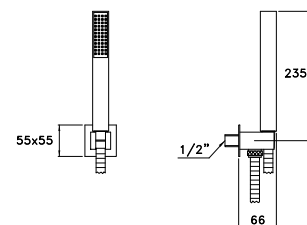

309AQ

Doccia a mano modello Shut-Off, leva con ritorno automatico e supporto

Shut-off hand shower, lever with automatic return and support

Douchette Shut-Off avec manette de retour automatique et support