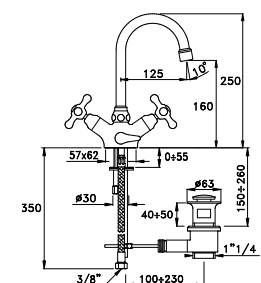

CROMO- CHROME		RM	00004	CR00	502,00
NICHEL-NICKEL				NI00	629,00
NICHEL SPAZ - MATT NICKEL - NICKEL MAT				NI01	660,00
ORO - GOLD - OR 24 CARATS				AU00	1.554,00
ORO ROSA - ROSE GOLD- OR ROSE				AU02	1.243,00
ARGENTO - SILVER - ARGENT				AG00	1.394,00
BRONZO - BRONZE				BZ00	779,00
BRONZO SCURO - DARK BRONZE - BRONZE NOIR				BZ01	779,00
PVD	LUCIDO/SHINY/BRILLANT			PV01	779,00
OTTONE - BRASS- LAITON	SATINATO/SATIN/SATINÉ			PV06	779,00
	SPAZZOLATO/BRUSHED/BROSSÉ			PV13	779,00
PVD	LUCIDO/SHINY/BRILLANT			PV02	779,00
NICHEL - NICKEL	SATINATO/SATIN/SATINÉ			PV14	779,00
	SPAZZOLATO/BRUSHED/BROSSÉ			PV05	779,00
PVD	LUCIDO/SHINY/BRILLANT			PV16	779,00
RAME - COPPER-CUIVRE	SATINATO/SATIN/SATINÉ			PV11	779,00
	SPAZZOLATO/BRUSHED/BROSSÉ			PV09	779,00
PVD	LUCIDO/SHINY/BRILLANT			PV18	929,00
NERO - BLACK - NOIR	SATINATO/SATIN/SATINÉ			PV17	929,00
	SPAZZOLATO/BRUSHED/BROSSÉ			PV10	929,00