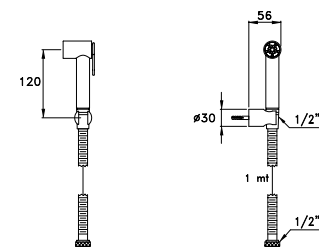

309T

Doccia a mano modello Shut-Off in ottone, leva con ritorno automatico, supporto fisso e flessibile
Shut-off hand shower, with automatic return lever, support with integrated water inlet
Douchette en laiton Shut-Off avec manette de retour automatique, support fixe et flexible

CROMO- CHROME		UN 03125	CR00	242,00
NICHEL-NICKEL			NI00	322,00
NICHEL SPAZ - MATT NICKEL - NICKEL MAT			NI01	337,00
ORO - GOLD - OR 24 CARATS			AU00	822,00
ORO ROSA - ROSE GOLD- OR ROSE			AU02	649,00
ARGENTO - SILVER - ARGENT			AG00	783,00
BRONZO - BRONZE			BZ00	387,00
BRONZO SCURO - DARK BRONZE - BRONZE NOIR			BZ01	387,00
PVD	LUCIDO/SHINY/BRILLANT		PV01	387,00
OTTONE - BRASS- LAITON	SATINATO/SATIN/SATINÉ		PV06	387,00
	SPAZZOLATO/BRUSHED/BROSSÉ		PV13	387,00
PVD	LUCIDO/SHINY/BRILLANT		PV02	387,00
NICHEL - NICKEL	SATINATO/SATIN/SATINÉ		PV14	387,00
	SPAZZOLATO/BRUSHED/BROSSÉ		PV05	387,00
PVD	LUCIDO/SHINY/BRILLANT		PV16	387,00
RAME - COPPER-CUIVRE	SATINATO/SATIN/SATINÉ		PV11	387,00
	SPAZZOLATO/BRUSHED/BROSSÉ		PV09	387,00
PVD	LUCIDO/SHINY/BRILLANT		PV18	447,00
NERO - BLACK - NOIR	SATINATO/SATIN/SATINÉ		PV17	447,00
	SPAZZOLATO/BRUSHED/BROSSÉ		PV10	447,00