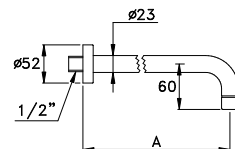

861AR

Bocca di lunghezza uguale a 100, 300, 400 mm

Per ordine far seguire al codice: /100, /300, /400

Wall mounted spout with wall projection of 100, 300, 400 mm

To order add /100, /300, /400 to the end of code no.

Bec longueur speciale à 100, 300, 400 mm

Pour commander faire suivre le code usine de /100, /300, /400

CROMO- CHROME	UN 09005 CR00	213,00	
NICHEL-NICKEL	NI00	269,00	
NICHEL SPAZ - MATT NICKEL - NICKEL MAT	NI01	283,00	
ORO - GOLD - OR 24 CARATS	AU00	557,00	
ORO ROSA - ROSE GOLD- OR ROSE	AU02	446,00	
BRONZO - BRONZE	BZ00	327,00	
BRONZO SCURO - DARK BRONZE - BRONZE NOIR	BZ01	327,00	
PVD	LUCIDO/SHINY/BRILLANT	PV01	327,00
	SATINATO/SATIN/SATINE	PV06	327,00
	SPAZZOLATO/BRUSHED/BROSSÉ	PV13	327,00
PVD	LUCIDO/SHINY/BRILLANT	PV02	327,00
	SATINATO/SATIN/SATINE	PV14	327,00
	SPAZZOLATO/BRUSHED/BROSSÉ	PV05	327,00
PVD	LUCIDO/SHINY/BRILLANT	PV16	327,00
	SATINATO/SATIN/SATINE	PV11	327,00
	SPAZZOLATO/BRUSHED/BROSSÉ	PV09	327,00
PVD	LUCIDO/SHINY/BRILLANT	PV18	393,00
	SATINATO/SATIN/SATINE	PV17	393,00
	SPAZZOLATO/BRUSHED/BROSSÉ	PV10	393,00