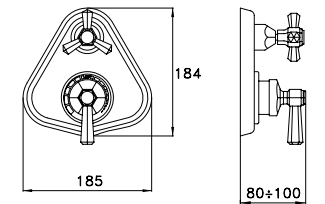

CROMO- CHROME		EC 06012 CR00	571,00
NICHEL-NICKEL		NI00	851,00
NICHEL SPAZ - MATT NICKEL - NICKEL MAT		NI01	893,00
ORO - GOLD - OR 24 CARATS		AU00	2.268,00
ORO ROSA - ROSE GOLD- OR ROSE		AU02	1.813,00
ARGENTO - SILVER - ARGENT		AG00	1.944,00
BRONZO - BRONZE		BZ00	934,00
BRONZO SCURO - DARK BRONZE - BRONZE NOIR		BZ01	934,00
PVD OTTONE - BRASS- LAITON	LUCIDO/SHINY/BRILLANT	PV01	934,00
	SATINATO/SATIN/SATINÉ	PV06	934,00
	SPAZZOLATO/BRUSHED/BROSSE	PV13	934,00
PVD NICHEL - NICKEL	LUCIDO/SHINY/BRILLANT	PV02	934,00
	SATINATO/SATIN/SATINÉ	PV14	934,00
	SPAZZOLATO/BRUSHED/BROSSE	PV05	934,00
PVD RAME - COPPER-CUIVRE	LUCIDO/SHINY/BRILLANT	PV16	934,00
	SATINATO/SATIN/SATINÉ	PV11	934,00
	SPAZZOLATO/BRUSHED/BROSSE	PV09	934,00
PVD NERO - BLACK - NOIR	LUCIDO/SHINY/BRILLANT	PV18	1.058,00
	SATINATO/SATIN/SATINÉ	PV17	1.058,00
	SPAZZOLATO/BRUSHED/BROSSE	PV10	1.058,00