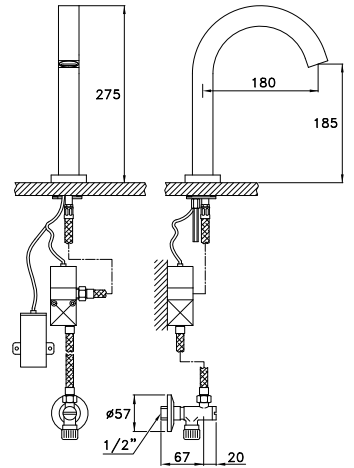

Single water electronic tap, infrared sensors, lithium battery, stopping and flow regulating filter tap.

Anti-flooding system. * for centralized systems we recommend the use of a thermostatic mixer IS3293, as shown in the next page

Robinet électronique une seule arrivée d'eau, capteur infrarouge, batterie au lithium avec robinet d'arrêt et réglage de débit et filtre. Fonction de sécurité anti-débordement. *Pour les systèmes centralisés, nous recommandons l'utilisation du mélangeur thermostatique IS3293, comme indiqué sur la page suivante

CROMO- CHROME		BQ 05000 CR00	924,00
NICHEL-NICKEL		NI00	1.229,00
NICHEL SPAZ - MATT NICKEL - NICKEL MAT		NI01	1.284,00
ORO - GOLD - OR 24 CARATS		AU00	3.142,00
ORO ROSA - ROSE GOLD- OR ROSE		AU02	2.476,00
BRONZO - BRONZE		BZ00	1.480,00
BRONZO SCURO - DARK BRONZE - BRONZE NOIR		BZ01	1.480,00
PVD	BRILLANTE/SHINING/BRILLANT	PV01	1.480,00
PVD	SATINATO/SATIN/SATINE	PV06	1.480,00
PVD	SPAZZOLATO/MATT/MAT	PV13	1.480,00
PVD	BRILLANTE/SHINING/BRILLANT	PV02	1.480,00
PVD	SATINATO/SATIN/SATINE	PV14	1.480,00
PVD	SPAZZOLATO/MATT/MAT	PV05	1.480,00
PVD	BRILLANTE/SHINING/BRILLANT	PV16	1.480,00
PVD	SATINATO/SATIN/SATINE	PV11	1.480,00
PVD	SPAZZOLATO/MATT/MAT	PV09	1.480,00
PVD	BRILLANTE/SHINING/BRILLANT	PV18	1.711,00
PVD	SATINATO/SATIN/SATINE	PV17	1.711,00
PVD	SPAZZOLATO/MATT/MAT	PV10	1.711,00