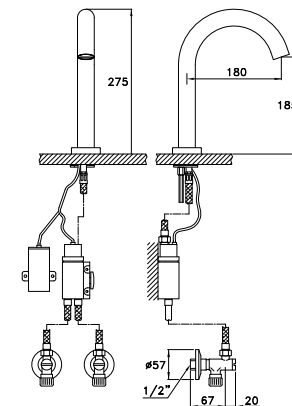

Electronic tap, infrared sensors, lithium battery with 2 filter taps, stopping and flow regulating mixing. Anti-flooding system

Robinet électronique deux arrivées d'eau, capteur infrarouge, batterie au lithium avec deux robinets d'arrêt et réglage de débit et filtre et mitigeur mécanique. Fonction de sécurité anti-débordement.

CROMO- CHROME		UN 05002 CR00	900,00
NICHEL-NICKEL		NI00	1.198,00
NICHEL SPAZ - MATT NICKEL - NICKEL MAT		NI01	1.252,00
ORO - GOLD - OR 24 CARATS		AU00	3.059,00
ORO ROSA - ROSE GOLD- OR ROSE		AU02	2.411,00
BRONZO - BRONZE		BZ00	1.440,00
BRONZO SCURO - DARK BRONZE - BRONZE NOIR		BZ01	1.440,00
PVD	BRILLANTE/SHINING/BRILLANT	PV01	1.440,00
OTTONE - BRASS- LAITON	SATINATO/SATIN/SATINE	PV06	1.440,00
	SPAZZOLATO/MATT/MAT	PV13	1.440,00
PVD	BRILLANTE/SHINING/BRILLANT	PV02	1.440,00
NICHEL - NIKEL	SATINATO/SATIN/SATINE	PV14	1.440,00
	SPAZZOLATO/MATT/MAT	PV05	1.440,00
PVD	BRILLANTE/SHINING/BRILLANT	PV16	1.440,00
RAME - COPPER-CUIVRE	SATINATO/SATIN/SATINE	PV11	1.440,00
	SPAZZOLATO/MATT/MAT	PV09	1.440,00
PVD	BRILLANTE/SHINING/BRILLANT	PV18	1.664,00
NERO - BLACK - NOIR	SATINATO/SATIN/SATINE	PV17	1.664,00
	SPAZZOLATO/MATT/MAT	PV10	1.664,00