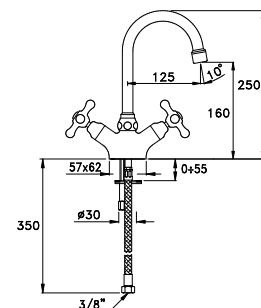

CROMO- CHROME		RM	00003	CR00	345,00
NICHEL-NICKEL				NI00	436,00
NICHEL SPAZ - MATT NICKEL - NICKEL MAT				NI01	460,00
ORO - GOLD - OR 24 CARATS				AU00	1.043,00
ORO ROSA - ROSE GOLD- OR ROSE				AU02	836,00
ARGENTO - SILVER - ARGENT				AG00	947,00
BRONZO - BRONZE				BZ00	523,00
BRONZO SCURO - DARK BRONZE - BRONZE NOIR				BZ01	523,00
PVD	LUCIDO/SHINY/BRILLANT			PV01	523,00
OTTONE - BRASS- LAITON	SATINATO/SATIN/SATINÉ			PV06	523,00
	SPAZZOLATO/BRUSHED/BROSSÉ			PV13	523,00
PVD	LUCIDO/SHINY/BRILLANT			PV02	523,00
NICHEL - NICKEL	SATINATO/SATIN/SATINÉ			PV14	523,00
	SPAZZOLATO/BRUSHED/BROSSÉ			PV05	523,00
PVD	LUCIDO/SHINY/BRILLANT			PV16	523,00
RAME - COPPER-CUIVRE	SATINATO/SATIN/SATINÉ			PV11	523,00
	SPAZZOLATO/BRUSHED/BROSSÉ			PV09	523,00
PVD	LUCIDO/SHINY/BRILLANT			PV18	636,00
NERO - BLACK - NOIR	SATINATO/SATIN/SATINÉ			PV17	636,00
	SPAZZOLATO/BRUSHED/BROSSÉ			PV10	636,00