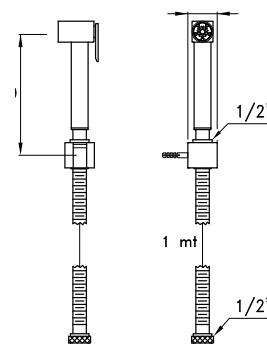

309Q

Doccia a mano modello Shut-Off in ottone, leva con ritorno automatico, supporto fisso e flessibile

Shut-off hand shower, with automatic return lever, support with integrated water inlet

Douchette en laiton Shut-Off avec manette de retour automatique, support fixe et flexible

CROMO- CHROME		BQ 03125 CR00	319,00
NICHEL-NICKEL		NI00	424,00
NICHEL SPAZ - MATT NICKEL - NICKEL MAT		NI01	444,00
ORO - GOLD - OR 24 CARATS		AU00	1.083,00
ORO ROSA - ROSE GOLD- OR ROSE		AU02	853,00
ARGENTO - SILVER - ARGENT		AG00	1.032,00
BRONZO - BRONZE		BZ00	511,00
BRONZO SCURO - DARK BRONZE - BRONZE NOIR		BZ01	511,00
PVD OTTONE - BRASS- LAITON	LUCIDO/SHINY/BRILLANT	PV01	511,00
	SATINATO/SATIN/SATINÉ	PV06	511,00
	SPAZZOLATO/BRUSHED/BROSSE	PV13	511,00
PVD NICHEL - NICKEL	LUCIDO/SHINY/BRILLANT	PV02	511,00
	SATINATO/SATIN/SATINÉ	PV14	511,00
	SPAZZOLATO/BRUSHED/BROSSE	PV05	511,00
PVD RAME - COPPER-CUIVRE	LUCIDO/SHINY/BRILLANT	PV16	511,00
	SATINATO/SATIN/SATINÉ	PV11	511,00
	SPAZZOLATO/BRUSHED/BROSSE	PV09	511,00
PVD NERO - BLACK - NOIR	LUCIDO/SHINY/BRILLANT	PV18	589,00
	SATINATO/SATIN/SATINÉ	PV17	589,00
	SPAZZOLATO/BRUSHED/BROSSE	PV10	589,00