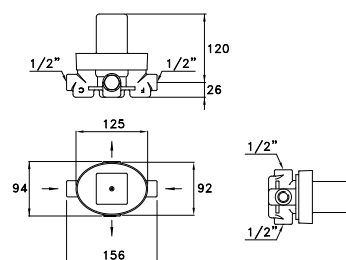

IS3293

Parti incasso per figure IS3293

Concealed body for IS3293 thermostatic mixer

Partie encastrée pour les mitigeurs IS3293

BRONZO - BRONZE

UN 06000 0000

449,00