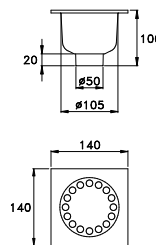

CROMO- CHROME		UN 09210	CR00	245,00
NICHEL-NICKEL			NI00	328,00
NICHEL SPAZ - MATT NICKEL - NICKEL MAT			NI01	342,00
ORO - GOLD - OR 24 CARATS			AU00	835,00
ORO ROSA - ROSE GOLD- OR ROSE			AU02	658,00
BRONZO - BRONZE			BZ00	393,00
BRONZO SCURO - DARK BRONZE - BRONZE NOIR			BZ01	393,00
PVD	LUCIDO/SHINY/BRILLANT		PV01	393,00
OTTONE - BRASS- LAITON	SATINATO/SATIN/SATINÉ		PV06	393,00
	SPAZZOLATO/BRUSHED/BROSSÉ		PV13	393,00
PVD	LUCIDO/SHINY/BRILLANT		PV02	393,00
NICHEL - NICKEL	SATINATO/SATIN/SATINÉ		PV14	393,00
	SPAZZOLATO/BRUSHED/BROSSÉ		PV05	393,00
PVD	LUCIDO/SHINY/BRILLANT		PV16	393,00
RAME - COPPER-CUIVRE	SATINATO/SATIN/SATINÉ		PV11	393,00
	SPAZZOLATO/BRUSHED/BROSSÉ		PV09	393,00
PVD	LUCIDO/SHINY/BRILLANT		PV18	454,00
NERO - BLACK - NOIR	SATINATO/SATIN/SATINÉ		PV17	454,00
	SPAZZOLATO/BRUSHED/BROSSÉ		PV10	454,00