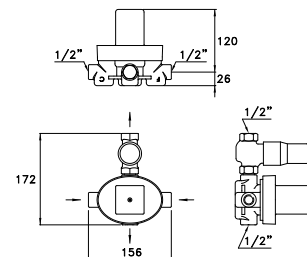

IS3292

Parti incasso per figure IS3292
Concealed body for IS3292 thermostatic mixer
Partie encastrée pour les mitigeurs IS3292

BRONZO - BRONZE **UN 06001 0000 536,00**