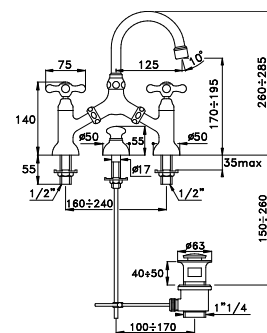

CROMO- CHROME		RM	00002	CR00	664,00
NICHEL-NICKEL				NI00	832,00
NICHEL SPAZ - MATT NICKEL - NICKEL MAT				NI01	873,00
ORO - GOLD - OR 24 CARATS				AU00	2.021,00
ORO ROSA - ROSE GOLD- OR ROSE				AU02	1.616,00
ARGENTO - SILVER - ARGENT				AG00	1.817,00
BRONZO - BRONZE				BZ00	1.011,00
BRONZO SCURO - DARK BRONZE - BRONZE NOIR				BZ01	1.011,00
PVD	LUCIDO/SHINY/BRILLANT			PV01	1.011,00
OTTONE - BRASS- LAITON	SATINATO/SATIN/SATINÉ			PV06	1.011,00
	SPAZZOLATO/BRUSHED/BROSSÉ			PV13	1.011,00
PVD	LUCIDO/SHINY/BRILLANT			PV02	1.011,00
NICHEL - NICKEL	SATINATO/SATIN/SATINÉ			PV14	1.011,00
	SPAZZOLATO/BRUSHED/BROSSÉ			PV05	1.011,00
PVD	LUCIDO/SHINY/BRILLANT			PV16	1.011,00
RAME - COPPER-CUIVRE	SATINATO/SATIN/SATINÉ			PV11	1.011,00
	SPAZZOLATO/BRUSHED/BROSSÉ			PV09	1.011,00
PVD	LUCIDO/SHINY/BRILLANT			PV18	1.227,00
NERO - BLACK - NOIR	SATINATO/SATIN/SATINÉ			PV17	1.227,00
	SPAZZOLATO/BRUSHED/BROSSÉ			PV10	1.227,00