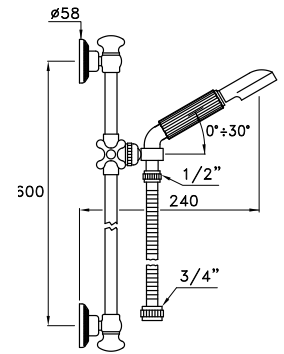

SWAN 302

Doccia a mano con asta a parete
Hand shower, wall mounted slide bar, sliding jointed support
Ensemble de douche sur barre

ORO - GOLD - OR 24 CARATS	SW 03100 AU00	1.245,00
CROMO- CHROME	CR00	372,00