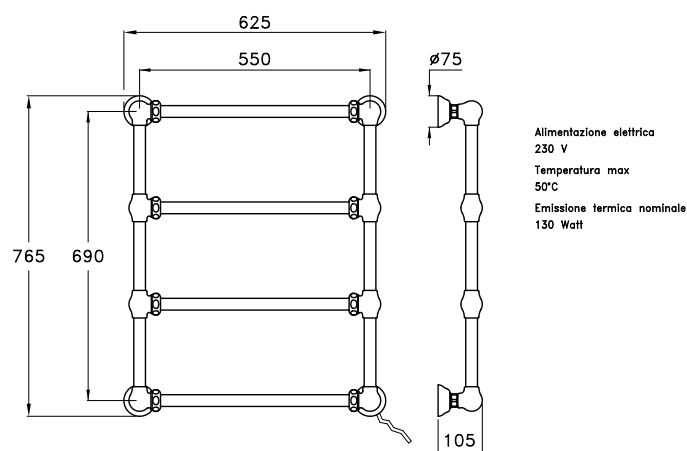

981E e 983E

Per informazioni tecniche rivolgersi al nostro servizio di assistenza

For any technical information please refer to our customer service

Pour les renseignements techniques contacter notre service d'assistance