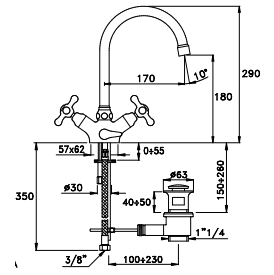

CROMO- CHROME		RM 0005 CROO	523,00
NICHEL-NICKEL		NI00	651,00
NICHEL SPAZ - MATT NICKEL - NICKEL MAT		NI01	685,00
ORO - GOLD - OR 24 CARATS		AU00	1.597,00
ORO ROSA - ROSE GOLD- OR ROSE		AU02	1.277,00
ARGENTO - SILVER - ARGENT		AG00	1.434,00
BRONZO - BRONZE		BZ00	789,00
BRONZO SCURO - DARK BRONZE - BRONZE NOIR		BZ01	789,00
PVD	LUCIDO/SHINY/BRILLANT	PV01	789,00
OTTONE - BRASS- LAITON	SATINATO/SATIN/SATINÉ	PV06	789,00
	SPAZZOLATO/BRUSHED/BROSSÉ	PV13	789,00
PVD	LUCIDO/SHINY/BRILLANT	PV02	789,00
NICHEL - NICKEL	SATINATO/SATIN/SATINÉ	PV14	789,00
	SPAZZOLATO/BRUSHED/BROSSÉ	PV05	789,00
PVD	LUCIDO/SHINY/BRILLANT	PV16	789,00
RAME - COPPER-CUIVRE	SATINATO/SATIN/SATINÉ	PV11	789,00
	SPAZZOLATO/BRUSHED/BROSSÉ	PV09	789,00
PVD	LUCIDO/SHINY/BRILLANT	PV18	966,00
NERO - BLACK - NOIR	SATINATO/SATIN/SATINÉ	PV17	966,00
	SPAZZOLATO/BRUSHED/BROSSÉ	PV10	966,00