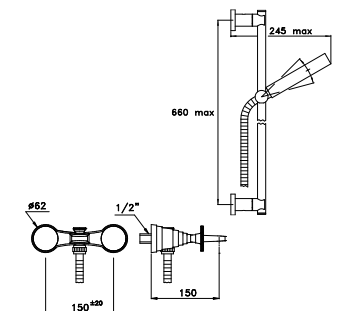

CROMO- CHROME		TT 02011	CR00	1.225,00
NICHEL-NICKEL			NI00	1.663,00
NICHEL SPAZ - MATT NICKEL - NICKEL MAT			NI01	1.746,00
ORO - GOLD - OR 24 CARATS			AU00	4.188,00
ORO ROSA - ROSE GOLD- OR ROSE			AU02	2.931,00
BRONZO - BRONZE			BZ00	2.035,00
BRONZO SCURO - DARK BRONZE - BRONZE NOIR			BZ01	2.035,00
PVD	LUCIDO/SHINY/BRILLANT		PV01	2.035,00
OTTONE - BRASS- LAITON	SATINATO/SATIN/SATINÉ		PV06	2.035,00
	SPAZZOLATO/BRUSHED/BROSSÉ		PV13	2.035,00
PVD	LUCIDO/SHINY/BRILLANT		PV02	2.035,00
NICHEL - NICKEL	SATINATO/SATIN/SATINÉ		PV14	2.035,00
	SPAZZOLATO/BRUSHED/BROSSÉ		PV05	2.035,00
PVD	LUCIDO/SHINY/BRILLANT		PV16	2.035,00
RAME - COPPER-CUIVRE	SATINATO/SATIN/SATINÉ		PV11	2.035,00
	SPAZZOLATO/BRUSHED/BROSSÉ		PV09	2.035,00
PVD	LUCIDO/SHINY/BRILLANT		PV18	2.265,00
NERO - BLACK - NOIR	SATINATO/SATIN/SATINÉ		PV17	2.265,00
	SPAZZOLATO/BRUSHED/BROSSÉ		PV10	2.265,00