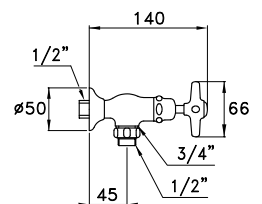

CROMO- CHROME		IT 04003 CR00	137,00
NICHEL-NICKEL		NI00	184,00
NICHEL SPAZ - MATT NICKEL - NICKEL MAT		NI01	191,00
ORO - GOLD - OR 24 CARATS		AU00	464,00
ORO ROSA - ROSE GOLD- OR ROSE		AU02	366,00
ARGENTO - SILVER - ARGENT		AG00	443,00
BRONZO - BRONZE		BZ00	220,00
BRONZO SCURO - DARK BRONZE - BRONZE NOIR		BZ01	220,00
PVD OTTONE - BRASS- LAITON	LUCIDO/SHINY/BRILLANT	PV01	220,00
	SATINATO/SATIN/SATINÉ	PV06	220,00
	SPAZZOLATO/BRUSHED/BROSSÉ	PV13	220,00
PVD NICHEL - NIKEL	LUCIDO/SHINY/BRILLANT	PV02	220,00
	SATINATO/SATIN/SATINÉ	PV14	220,00
	SPAZZOLATO/BRUSHED/BROSSÉ	PV05	220,00
PVD RAME - COPPER-CUIVRE	LUCIDO/SHINY/BRILLANT	PV16	220,00
	SATINATO/SATIN/SATINÉ	PV11	220,00
	SPAZZOLATO/BRUSHED/BROSSÉ	PV09	220,00
PVD NERO - BLACK - NOIR	LUCIDO/SHINY/BRILLANT	PV18	254,00
	SATINATO/SATIN/SATINÉ	PV17	254,00
	SPAZZOLATO/BRUSHED/BROSSÉ	PV10	254,00