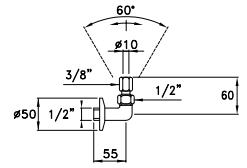

CROMO- CHROME		UN 09305	CR00	39,00
NICHEL - NICKEL			NI00	59,00
NICHEL SPAZ - MATT NICKEL - NICKEL MAT			NI01	63,00
ORO - GOLD - OR 24 CARATS			AU00	137,00
ORO ROSA - ROSE GOLD- OR ROSE			AU02	95,00
BRONZO - BRONZE			BZ00	68,00
BRONZO SCURO - DARK BRONZE - BRONZE NOIR			BZ01	68,00
PVD	LUCIDO/SHINY/BRILLANT		PV01	68,00
OTTONE - BRASS- LAITON	SATINATO/SATIN/SATINÉ		PV06	68,00
	SPAZZOLATO/BRUSHED/BROSSÉ		PV13	68,00
PVD	LUCIDO/SHINY/BRILLANT		PV02	68,00
NICHEL - NICKEL	SATINATO/SATIN/SATINÉ		PV14	68,00
	SPAZZOLATO/BRUSHED/BROSSÉ		PV05	68,00
PVD	LUCIDO/SHINY/BRILLANT		PV16	68,00
RAME - COPPER-CUIVRE	SATINATO/SATIN/SATINÉ		PV11	68,00
	SPAZZOLATO/BRUSHED/BROSSÉ		PV09	68,00
PVD	LUCIDO/SHINY/BRILLANT		PV18	72,00
NERO - BLACK - NOIR	SATINATO/SATIN/SATINÉ		PV17	72,00
	SPAZZOLATO/BRUSHED/BROSSÉ		PV10	72,00