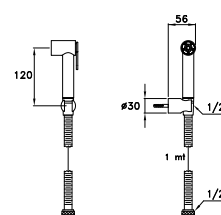

309T

Doccia a mano Shut-Off, leva con ritorno automatico e supporto

Shut-off hand shower, with automatic return and support lever

Douchette Shut-Off avec manette de retour automatique, support fixe et flexible

CROMO- CHROME		UN 03125	CR00	242,00
NICHEL SPAZ - MATT NICKEL - NICKEL MAT			NI01	337,00
ORO - GOLD - OR 24 CARATS			AU00	822,00
ORO ROSA - ROSE GOLD- OR ROSE			AU02	649,00
ORO INGLESE - ENGLISH GOLD - OR ANGLAIS MAT			AU04	649,00
BRONZO - BRONZE			BZ00	387,00
BRONZO SCURO - DARK BRONZE - BRONZE NOIR			BZ01	387,00
PVD OTTONE - BRASS- LAITON	LUCIDO/SHINY/BRILLANT		PV01	387,00
	SATINATO/SATIN/SATINÉ		PV06	387,00
	SPAZZOLATO/BRUSHED/BROSSÉ		PV13	387,00
PVD NICHEL - NICKEL	LUCIDO/SHINY/BRILLANT		PV02	387,00
	SATINATO/SATIN/SATINÉ		PV14	387,00
	SPAZZOLATO/BRUSHED/BROSSÉ		PV05	387,00
PVD RAME - COPPER-CUIVRE	LUCIDO/SHINY/BRILLANT		PV16	387,00
	SATINATO/SATIN/SATINÉ		PV11	387,00
	SPAZZOLATO/BRUSHED/BROSSÉ		PV09	387,00
PVD NERO - BLACK - NOIR	LUCIDO/SHINY/BRILLANT		PV18	447,00
	SATINATO/SATIN/SATINÉ		PV17	447,00
	SPAZZOLATO/BRUSHED/BROSSÉ		PV10	447,00