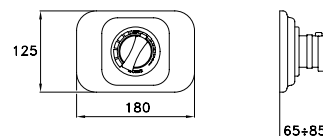

IS3293 P.V.

Parti in vista per miscelatore termostatico modello monoblocco IS3293

Da installare su parte incasso codice UN 06000 0000

External parts for thermostatic mixer IS3293

To be installed on built-in part code UN 06000 0000

Façade pour mitigeur thermostatique.

A installer sur la partie encastrée UN 06000 0000

CROMO- CHROME	UN 06010 CR00	355,00	
NICHEL-NICKEL	NI00	556,00	
NICHEL SPAZ - MATT NICKEL - NICKEL MAT	NI01	583,00	
ORO - GOLD - OR 24 CARATS	AU00	1.689,00	
ORO ROSA - ROSE GOLD- OR ROSE	AU02	1.183,00	
ARGENTO - SILVER - ARGENT	AG00	1.430,00	
BRONZO - BRONZE	BZ00	596,00	
BRONZO SCURO - DARK BRONZE - BRONZE NOIR	BZ01	596,00	
PVD	LUCIDO/SHINY/BRILLANT	PV01	596,00
OTTONE - BRASS- LAITON	SATINATO/SATIN/SATINÉ	PV06	596,00
	SPAZZOLATO/BRUSHED/BROSSÉ	PV13	596,00
PVD	LUCIDO/SHINY/BRILLANT	PV02	596,00
NICHEL - NICKEL	SATINATO/SATIN/SATINÉ	PV14	596,00
	SPAZZOLATO/BRUSHED/BROSSÉ	PV05	596,00
PVD	LUCIDO/SHINY/BRILLANT	PV16	596,00
RAME - COPPER-CUIVRE	SATINATO/SATIN/SATINÉ	PV11	596,00
	SPAZZOLATO/BRUSHED/BROSSÉ	PV09	596,00
PVD	LUCIDO/SHINY/BRILLANT	PV18	658,00
NERO - BLACK - NOIR	SATINATO/SATIN/SATINÉ	PV17	658,00
	SPAZZOLATO/BRUSHED/BROSSÉ	PV10	658,00