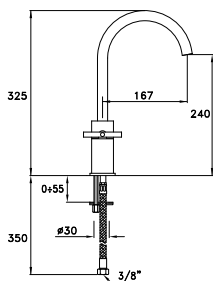

3223 CHARM

Miscelatore monocomando per lavabo

Single-lever washbasin mixer

Mitigeur monocommande pour lavabo

Anello in Oro lucido PVD con texture e con corpo in finitura satinata
PVD Shiny Gold ring with texture and body in satin finish
Bague en PVD Or brillant avec texture et corps en finition satinée

Codice - Code	Finitura corpo - Body finish - Finition du corps	Prezzo - Price - Prix
CH 00117 PV14 123	Nichel PVD satinato/Satin PVD Nickel/Nickel PVD satinée	890,00 euro
CH 00117 PV17 123	Nero PVD satinato/Satin PVD Black/Noir PVD satinée	950,00 euro
CH 00117 PV06 123	Ottone PVD satinato/Satin PVD Brass/Laiton PVD satinée	890,00 euro
CH 00117 PV11 123	Rame PVD satinato/Satin PVD Copper/Cuivre PVD satinée	890,00 euro